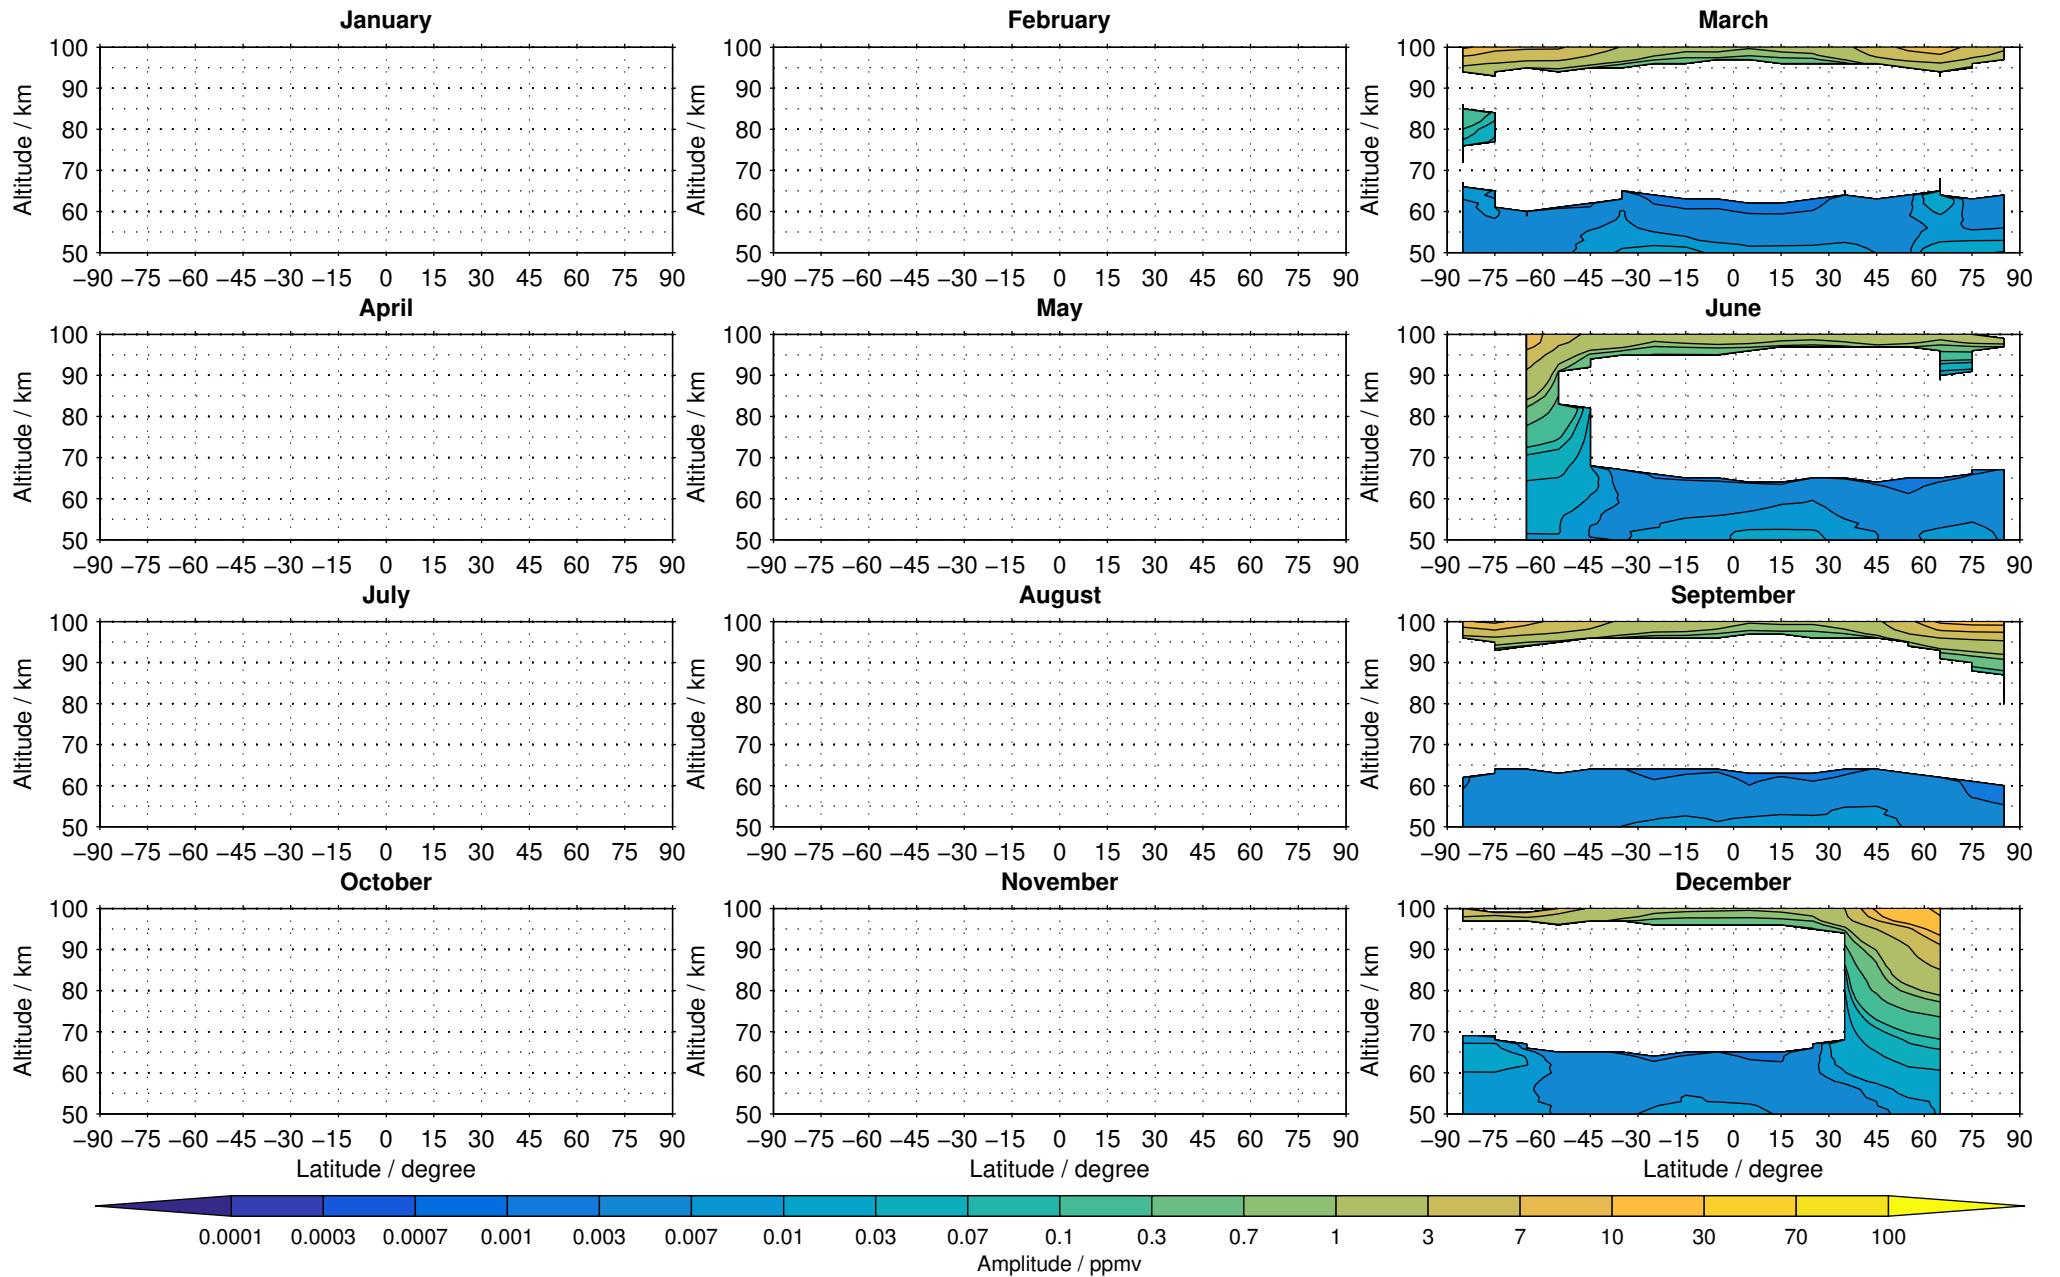

Envisat/MIPAS (IMKIAA) V5R v521 MA daytime nitric oxide distribution for 2005

Creation Time:
11-04-2017
21:27:24 LT

Envisat/MIPAS (IMKIAA) V5R v521 MA daytime nitric oxide distribution for 2006

Creation Time:
11-04-2017
21:27:25 LT

Envisat/MIPAS (IMKIAA) V5R v521 MA daytime nitric oxide distribution for 2007

Creation Time:
11-04-2017
21:27:25 LT

Envisat/MIPAS (IMKIAA) V5R v521 MA daytime nitric oxide distribution for 2008

Creation Time:
11-04-2017
21:27:26 LT

Envisat/MIPAS (IMKIAA) V5R v521 MA daytime nitric oxide distribution for 2009

Creation Time:
11-04-2017
21:27:27 LT

Envisat/MIPAS (IMKIAA) V5R v521 MA daytime nitric oxide distribution for 2010

Creation Time:
11-04-2017
21:27:29 LT

Envisat/MIPAS (IMKIAA) V5R v521 MA daytime nitric oxide distribution for 2011

Creation Time:
11-04-2017
21:27:30 LT

Envisat/MIPAS (IMKIAA) V5R v521 MA daytime nitric oxide distribution for 2012

Creation Time:
11-04-2017
21:27:31 LT