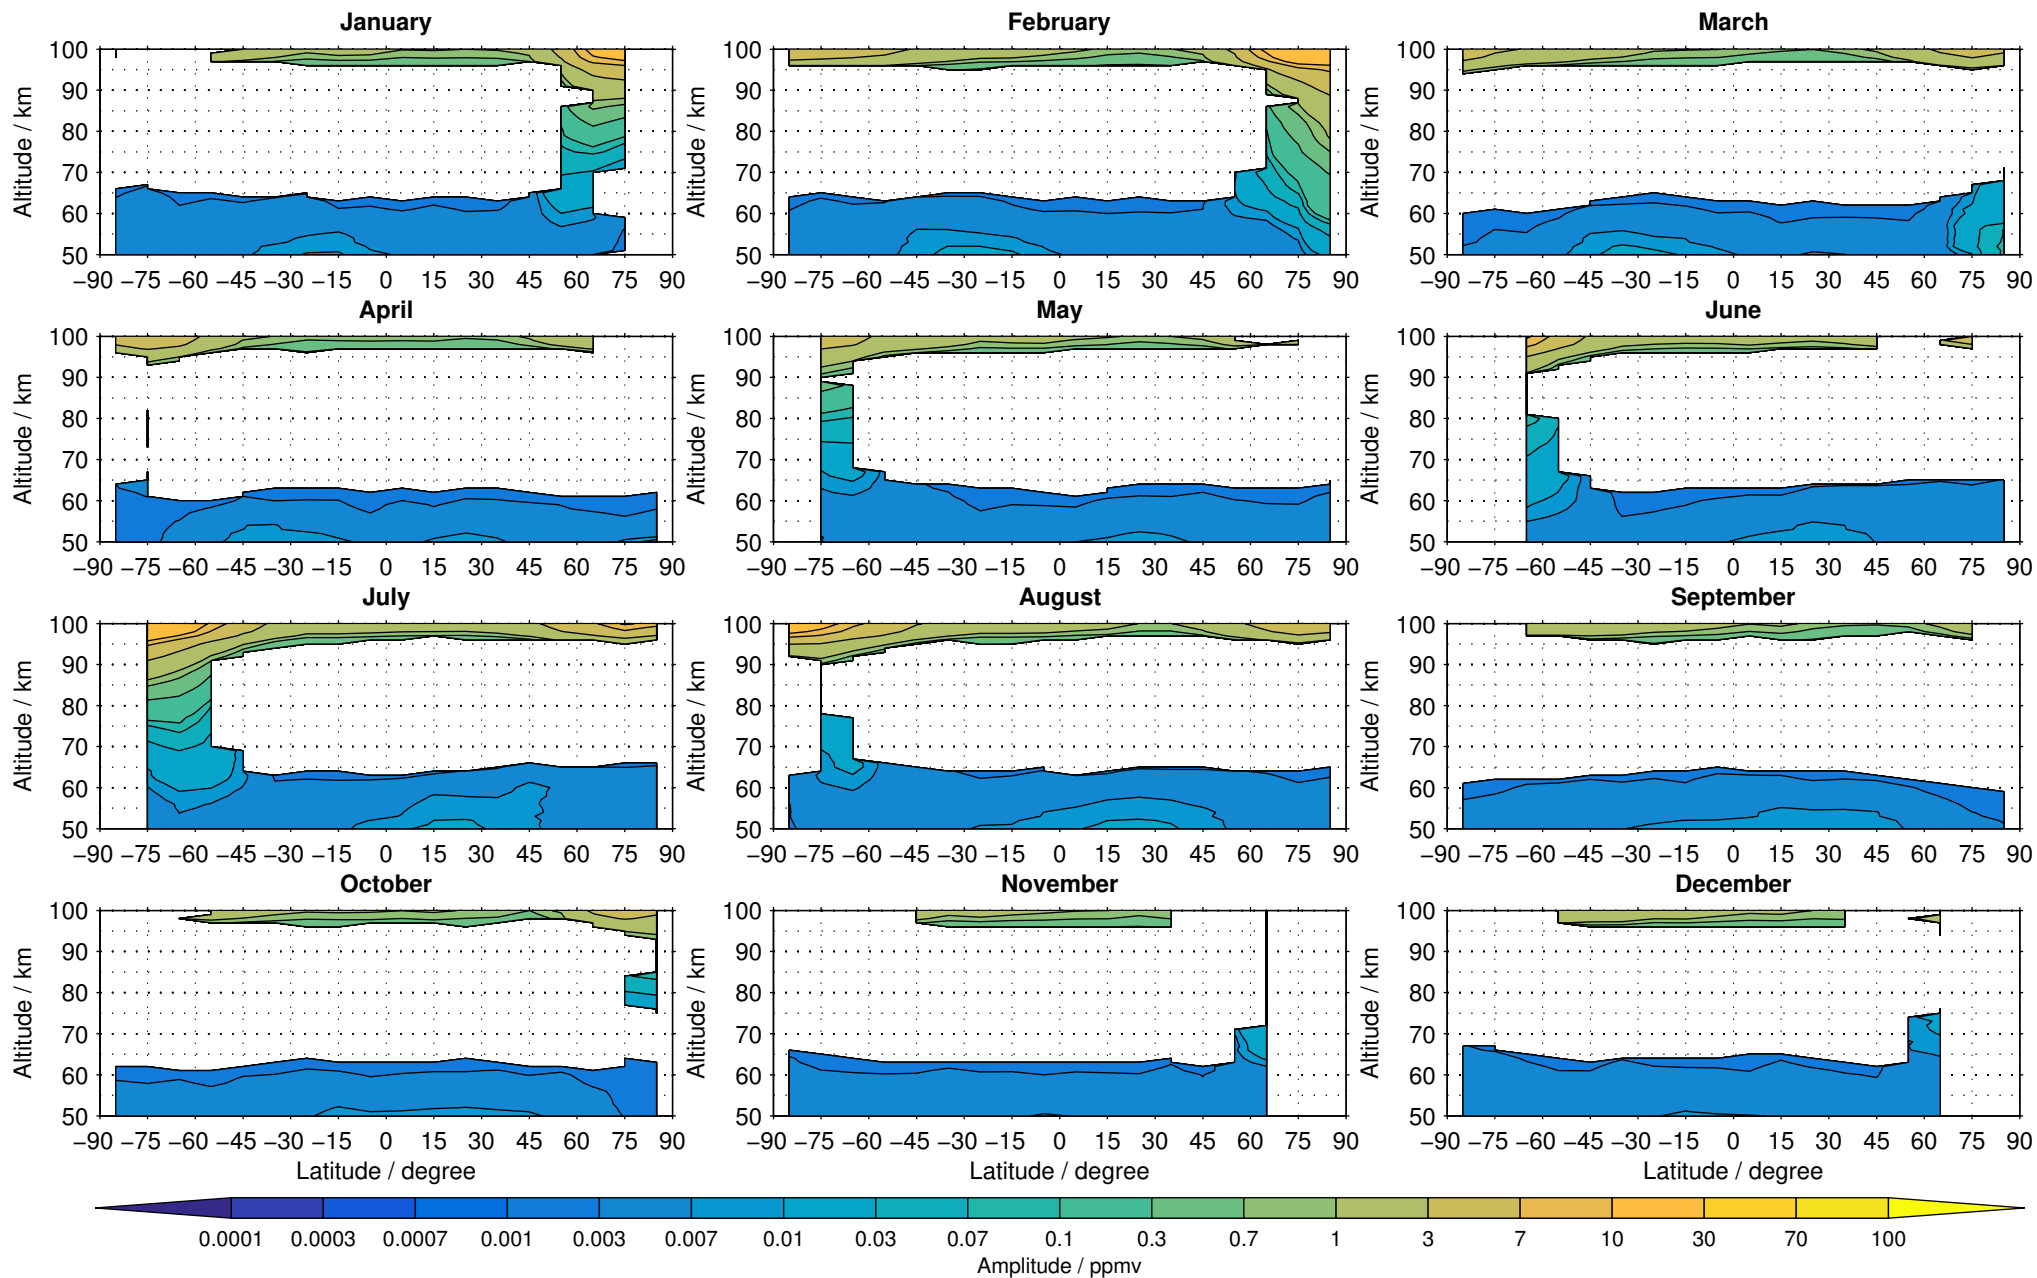

Envisat/MIPAS (IMKIAA) V5R v521 MA daytime nitric oxide distribution for 2007

Creation Time:
11-04-2017
21:27:25 LT

Envisat/MIPAS (IMKIAA) V5R v521 MA daytime nitric oxide distribution for 2008

Creation Time:
11-04-2017
21:27:26 LT

Envisat/MIPAS (IMKIAA) V5R v521 MA daytime nitric oxide distribution for 2009

Creation Time:
11-04-2017
21:27:27 LT

Envisat/MIPAS (IMKIAA) V5R v521 MA daytime nitric oxide distribution for 2010

Creation Time:
11-04-2017
21:27:29 LT

Envisat/MIPAS (IMKIAA) V5R v521 MA daytime nitric oxide distribution for 2011

Creation Time:
11-04-2017
21:27:30 LT

Envisat/MIPAS (IMKIAA) V5R v521 MA daytime nitric oxide distribution for 2012

Creation Time:
11-04-2017
21:27:31 LT