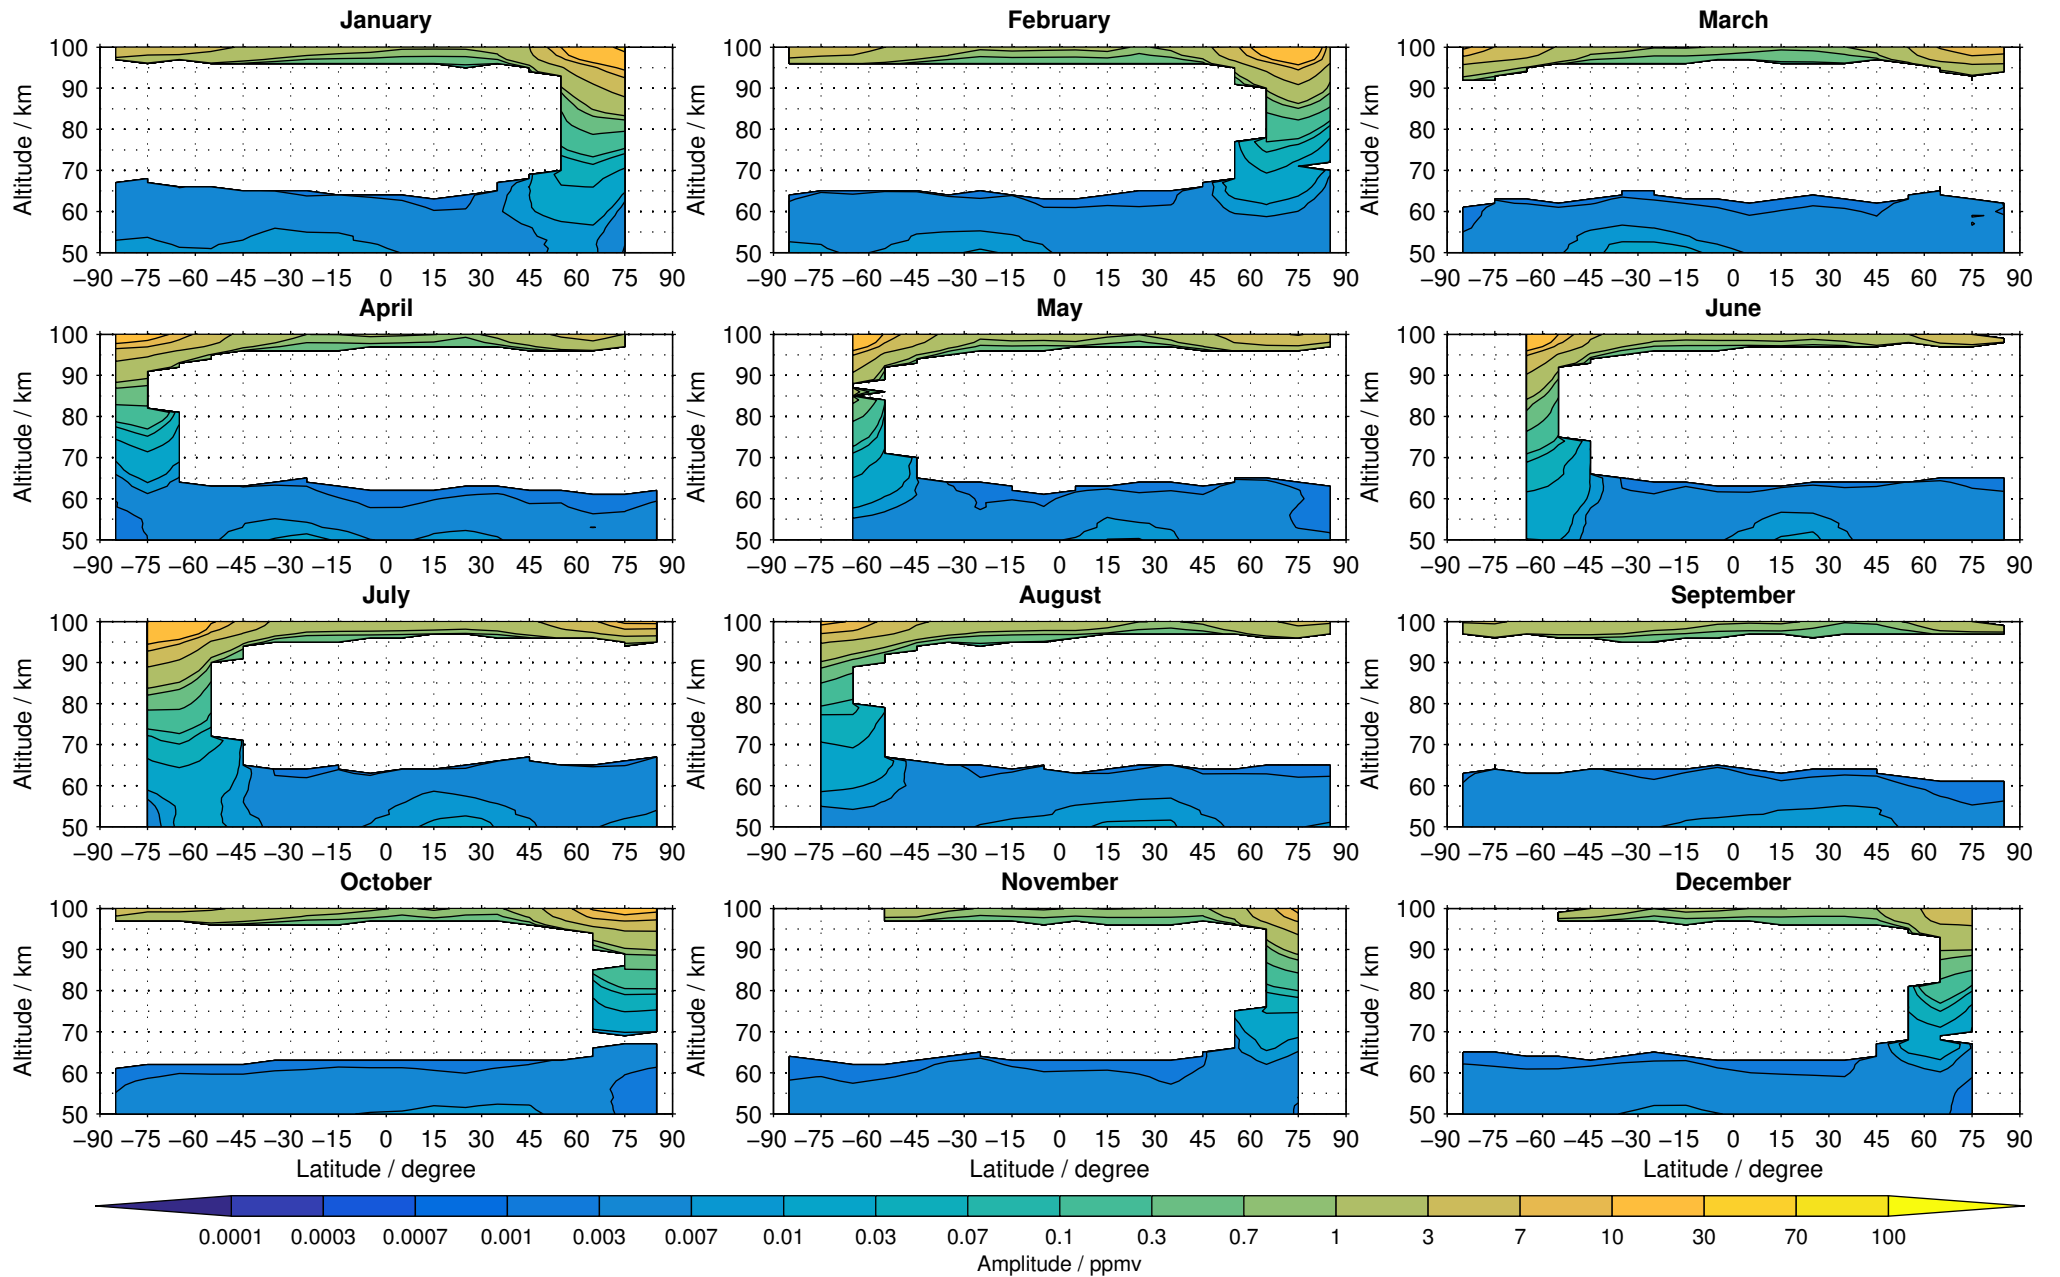

Envisat/MIPAS (IMKIAA) V5R v521 MA daytime nitric oxide distribution for 2005

Creation Time:
11-04-2017
21:27:24 LT

Envisat/MIPAS (IMKIAA) V5R v521 MA daytime nitric oxide distribution for 2006

Creation Time:
11-04-2017
21:27:25 LT

Envisat/MIPAS (IMKIAA) V5R v521 MA daytime nitric oxide distribution for 2007

Creation Time:
11-04-2017
21:27:25 LT

Envisat/MIPAS (IMKIAA) V5R v521 MA daytime nitric oxide distribution for 2008

Creation Time:
11-04-2017
21:27:26 LT

Envisat/MIPAS (IMKIAA) V5R v521 MA daytime nitric oxide distribution for 2009

Creation Time:
11-04-2017
21:27:27 LT

Envisat/MIPAS (IMKIAA) V5R v521 MA daytime nitric oxide distribution for 2010

Creation Time:
11-04-2017
21:27:29 LT

Envisat/MIPAS (IMKIAA) V5R v521 MA daytime nitric oxide distribution for 2011

Creation Time:
11-04-2017
21:27:30 LT

Envisat/MIPAS (IMKIAA) V5R v521 MA daytime nitric oxide distribution for 2012

Creation Time:
11-04-2017
21:27:31 LT