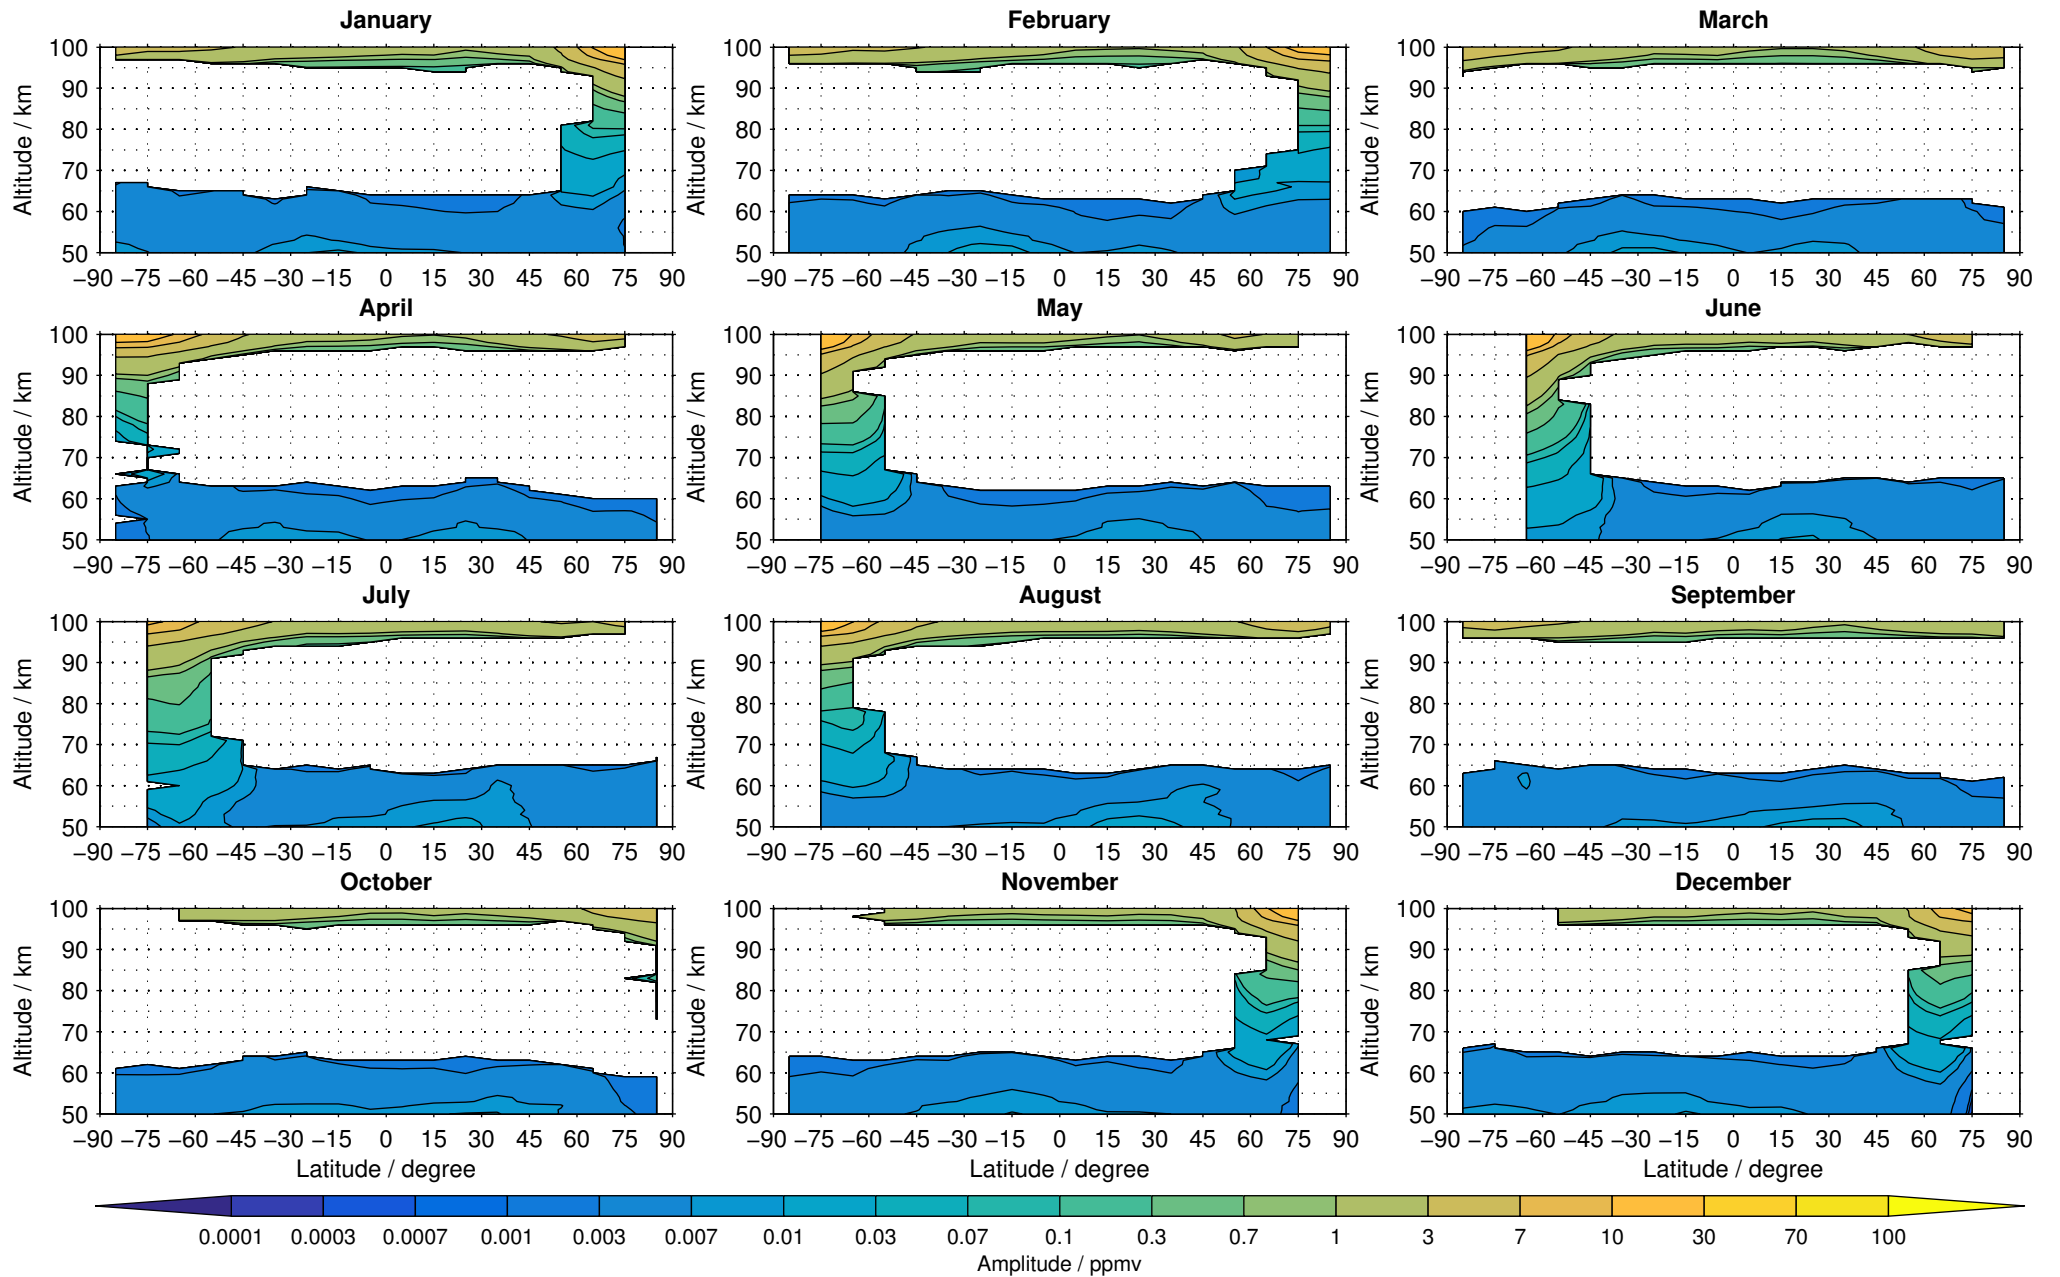

Envisat/MIPAS (IMKIAA) V5R v521 MA daytime nitric oxide distribution for 2007

Creation Time:
11-04-2017
21:27:25 LT

Envisat/MIPAS (IMKIAA) V5R v521 MA daytime nitric oxide distribution for 2008

Creation Time:
11-04-2017
21:27:26 LT

Envisat/MIPAS (IMKIAA) V5R v521 MA daytime nitric oxide distribution for 2009

Creation Time:
11-04-2017
21:27:27 LT

Envisat/MIPAS (IMKIAA) V5R v521 MA daytime nitric oxide distribution for 2010

Creation Time:
11-04-2017
21:27:29 LT

Envisat/MIPAS (IMKIAA) V5R v521 MA daytime nitric oxide distribution for 2011

Creation Time:
11-04-2017
21:27:30 LT

Envisat/MIPAS (IMKIAA) V5R v521 MA daytime nitric oxide distribution for 2012

Creation Time:
11-04-2017
21:27:31 LT