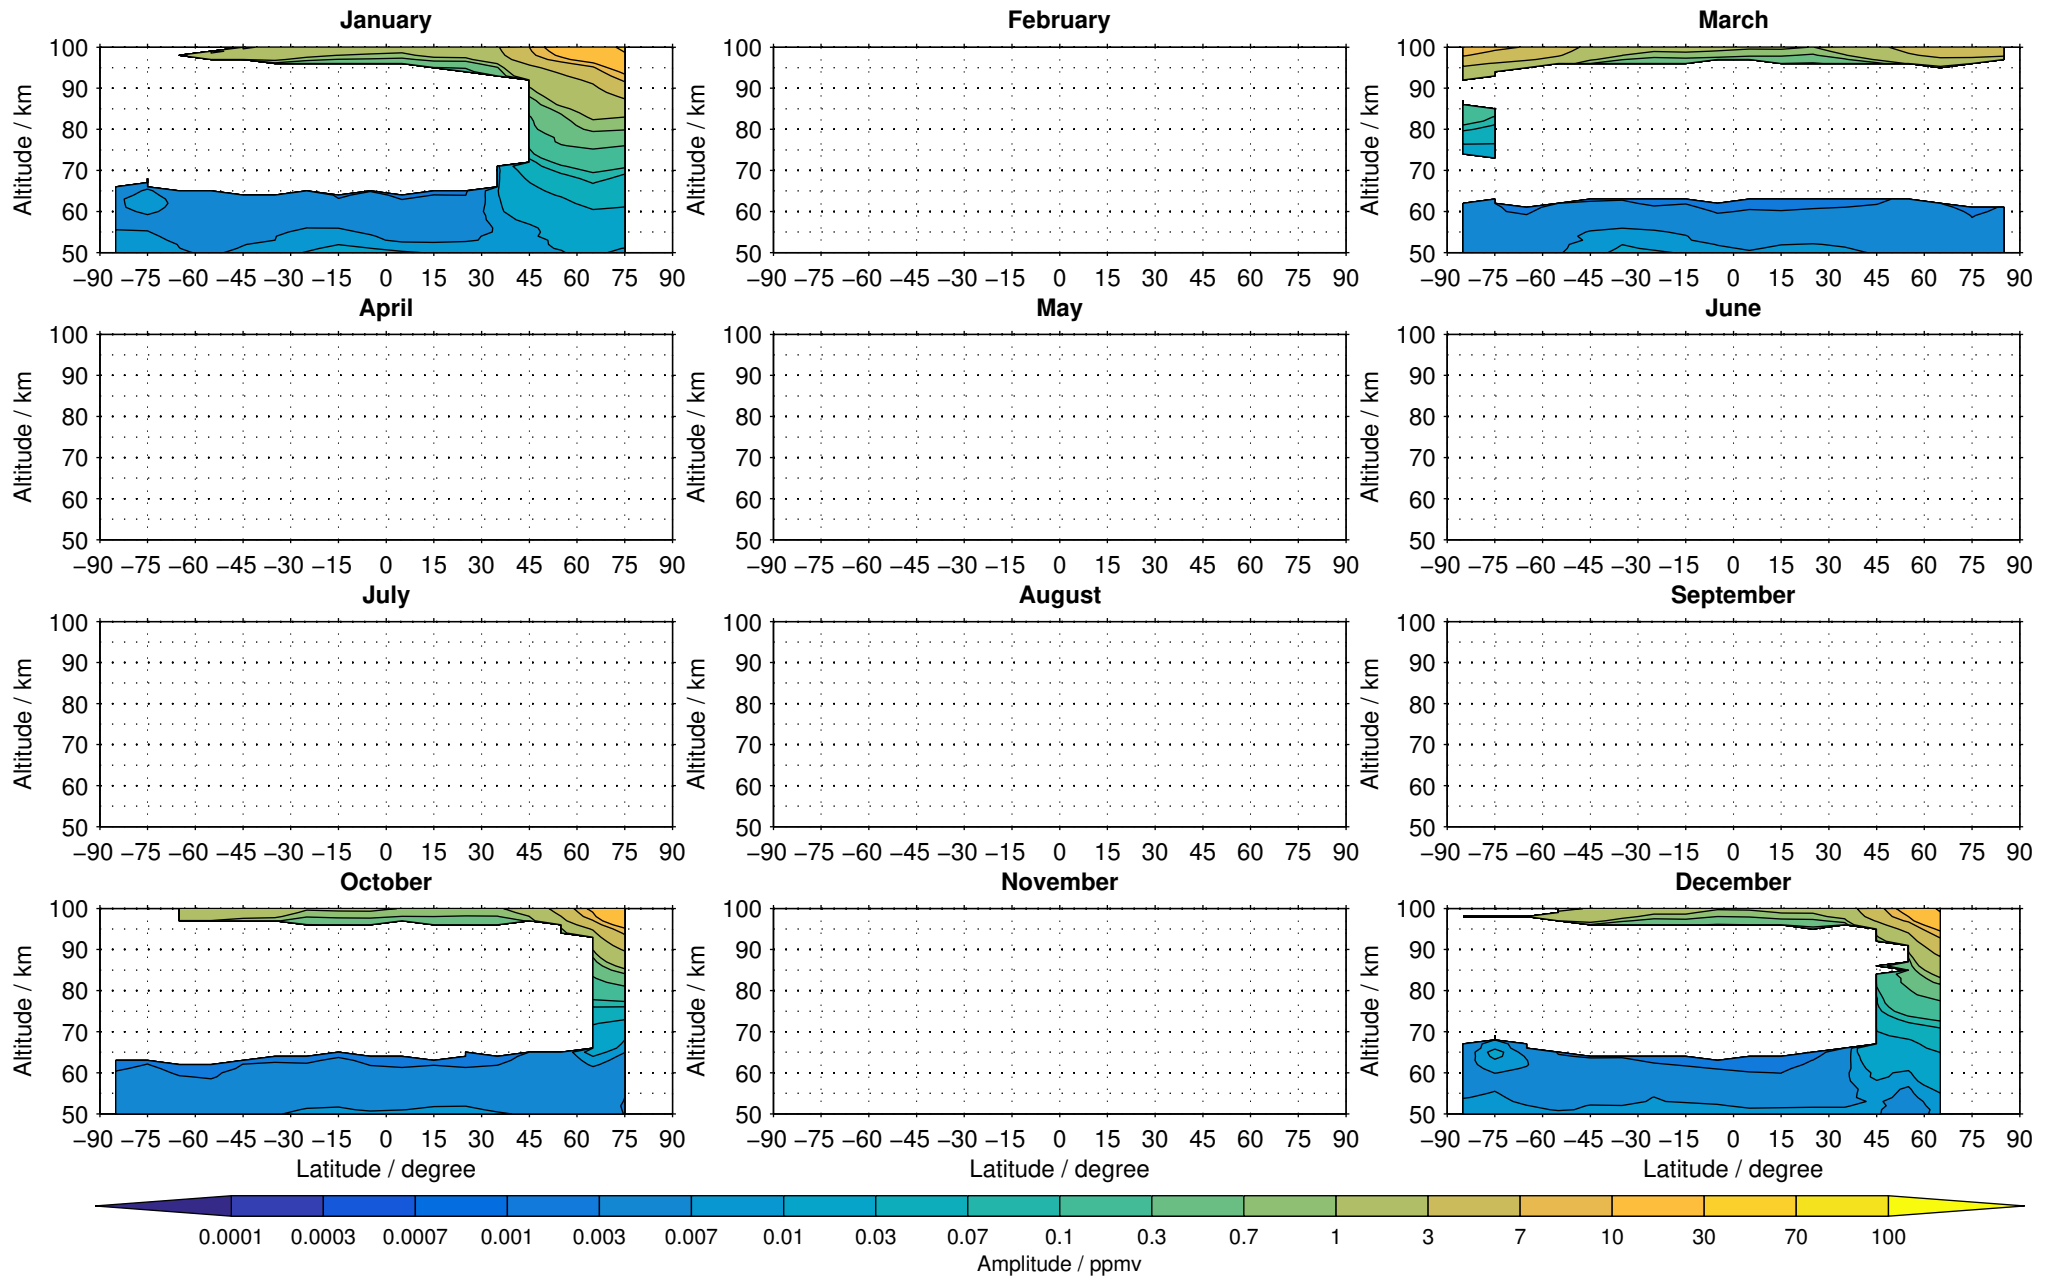

Envisat/MIPAS (IMKIAA) V5R v521 MA daytime nitric oxide distribution for 2005

Creation Time:
11-04-2017
21:27:24 LT

Envisat/MIPAS (IMKIAA) V5R v521 MA daytime nitric oxide distribution for 2006

Creation Time:
11-04-2017
21:27:25 LT

Envisat/MIPAS (IMKIAA) V5R v521 MA daytime nitric oxide distribution for 2007

Creation Time:
11-04-2017
21:27:25 LT

Envisat/MIPAS (IMKIAA) V5R v521 MA daytime nitric oxide distribution for 2008

Creation Time:
11-04-2017
21:27:26 LT

Envisat/MIPAS (IMKIAA) V5R v521 MA daytime nitric oxide distribution for 2009

Creation Time:
11-04-2017
21:27:27 LT

Envisat/MIPAS (IMKIAA) V5R v521 MA daytime nitric oxide distribution for 2010

Creation Time:
11-04-2017
21:27:29 LT

Envisat/MIPAS (IMKIAA) V5R v521 MA daytime nitric oxide distribution for 2011

Creation Time:
11-04-2017
21:27:30 LT

Envisat/MIPAS (IMKIAA) V5R v521 MA daytime nitric oxide distribution for 2012

Creation Time:
11-04-2017
21:27:31 LT