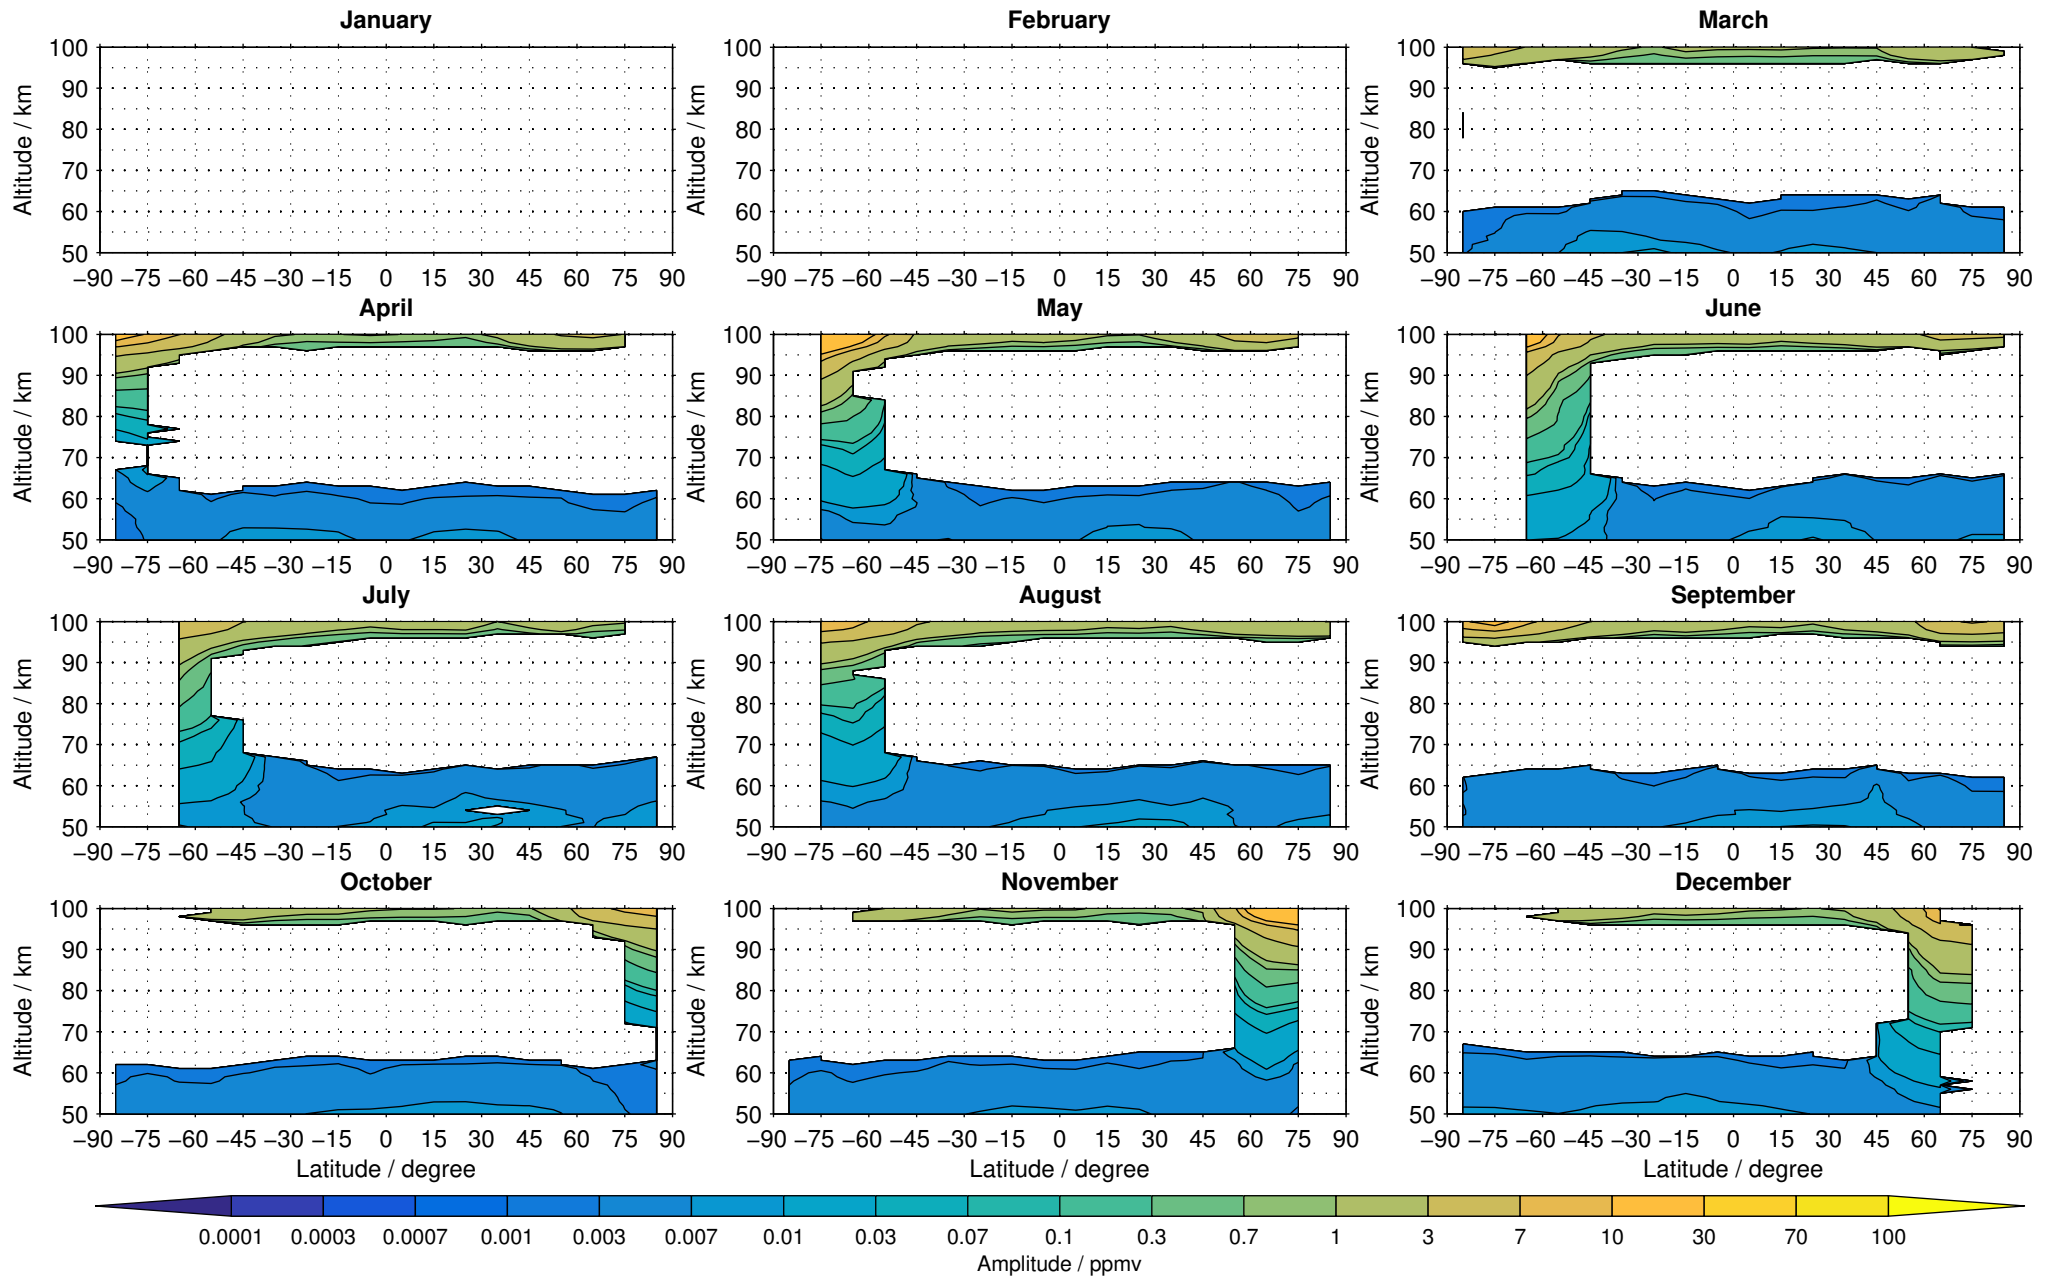

Envisat/MIPAS (IMKIAA) V5R v521 MA daytime nitric oxide distribution for 2005

Creation Time:
11-04-2017
21:27:24 LT

Envisat/MIPAS (IMKIAA) V5R v521 MA daytime nitric oxide distribution for 2006

Creation Time:
11-04-2017
21:27:25 LT

Envisat/MIPAS (IMKIAA) V5R v521 MA daytime nitric oxide distribution for 2007

Creation Time:
11-04-2017
21:27:25 LT

Envisat/MIPAS (IMKIAA) V5R v521 MA daytime nitric oxide distribution for 2008

Creation Time:
11-04-2017
21:27:26 LT

Envisat/MIPAS (IMKIAA) V5R v521 MA daytime nitric oxide distribution for 2009

Creation Time:
11-04-2017
21:27:27 LT

Envisat/MIPAS (IMKIAA) V5R v521 MA daytime nitric oxide distribution for 2010

Creation Time:
11-04-2017
21:27:29 LT

Envisat/MIPAS (IMKIAA) V5R v521 MA daytime nitric oxide distribution for 2011

Creation Time:
11-04-2017
21:27:30 LT

Envisat/MIPAS (IMKIAA) V5R v521 MA daytime nitric oxide distribution for 2012

Creation Time:
11-04-2017
21:27:31 LT