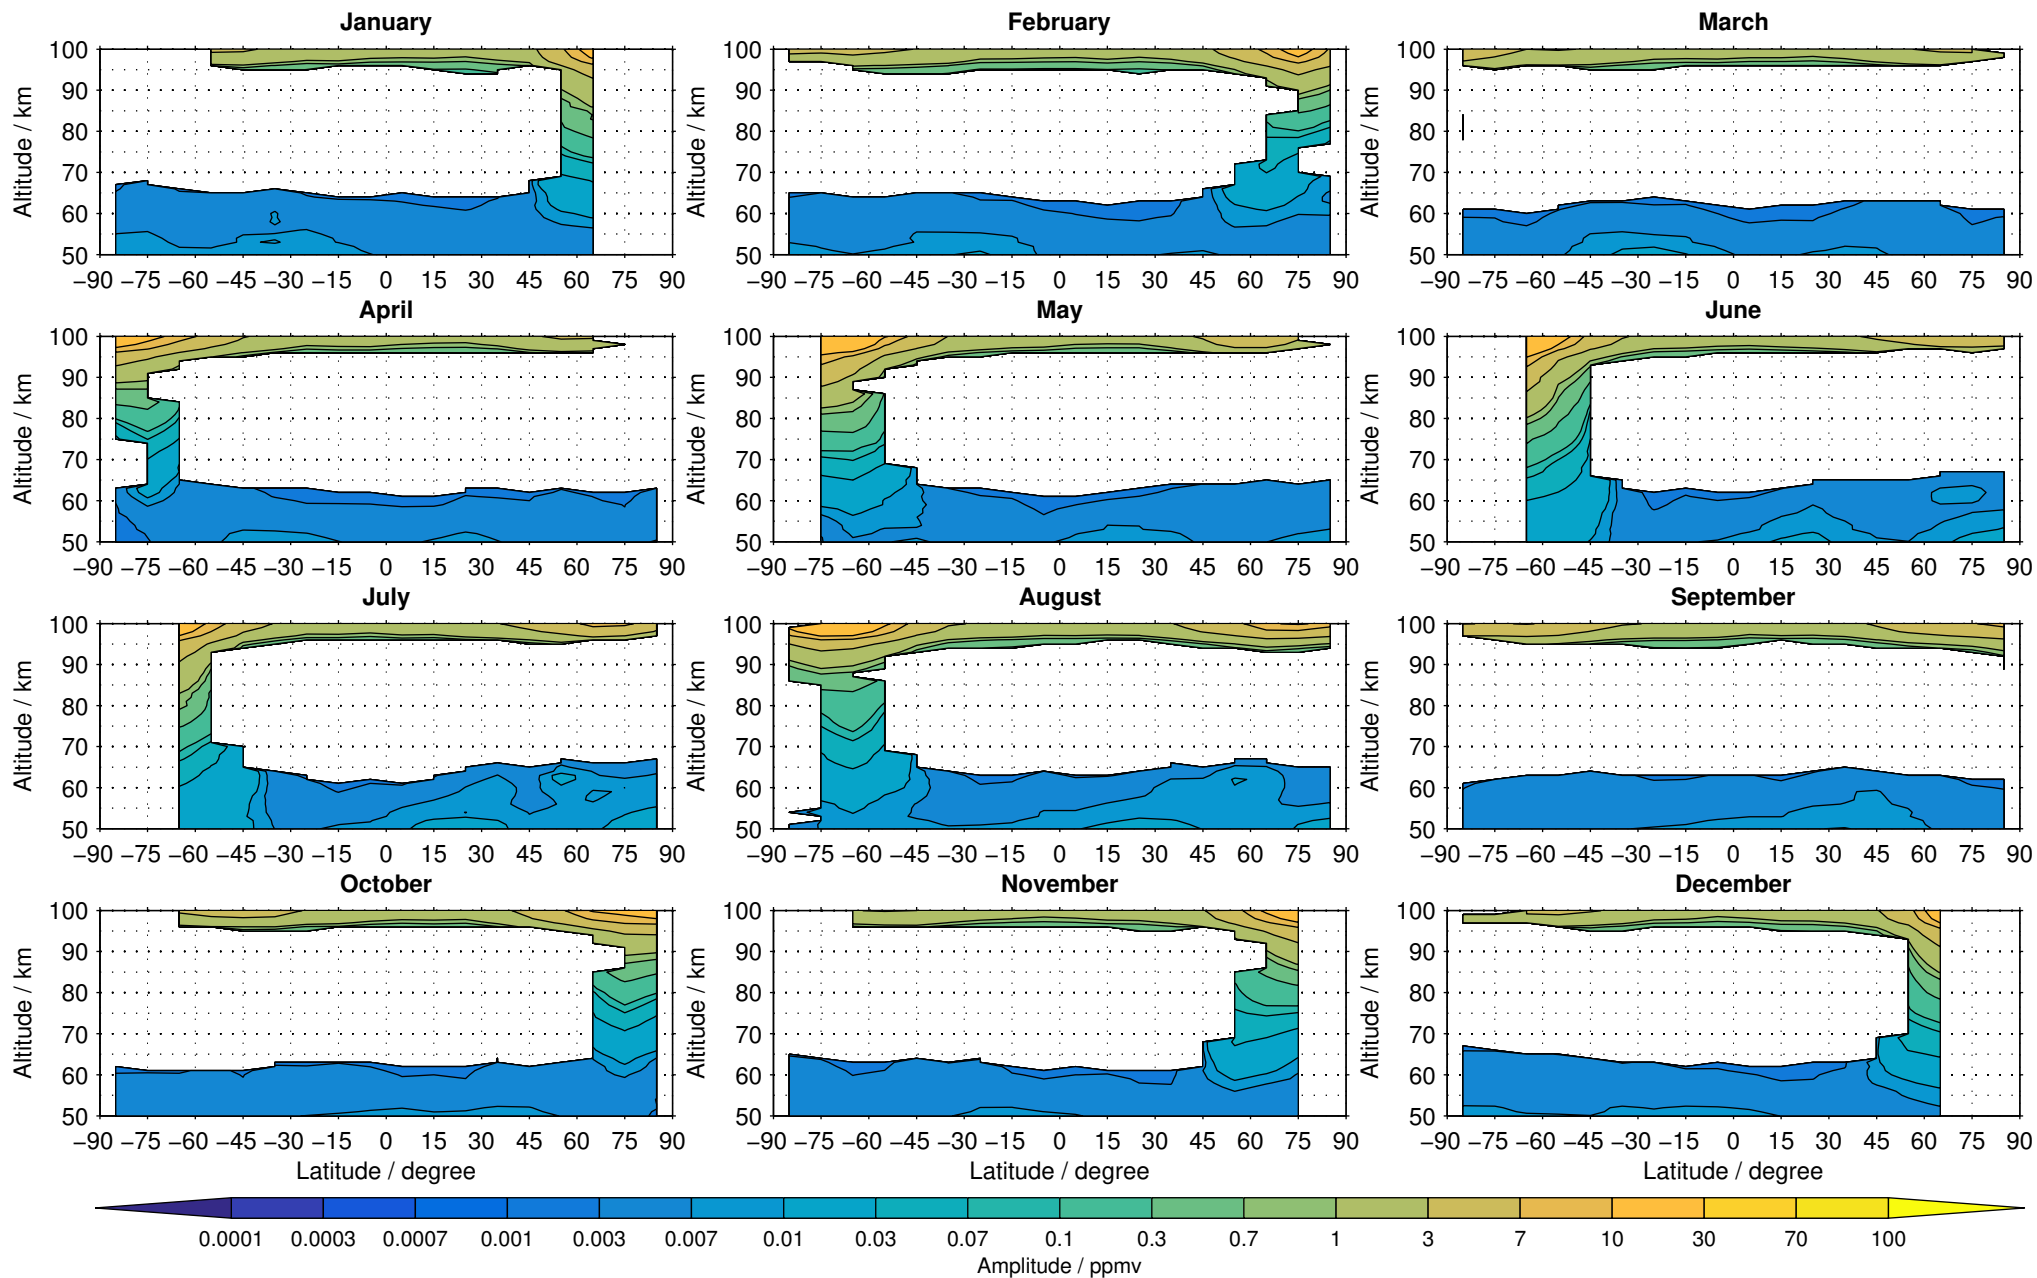

Envisat/MIPAS (IMKIAA) V5R v521 MA daytime nitric oxide distribution for 2007

Creation Time:
11-04-2017
21:27:25 LT

Envisat/MIPAS (IMKIAA) V5R v521 MA daytime nitric oxide distribution for 2008

Creation Time:
11-04-2017
21:27:26 LT

Envisat/MIPAS (IMKIAA) V5R v521 MA daytime nitric oxide distribution for 2009

Creation Time:
11-04-2017
21:27:27 LT

Envisat/MIPAS (IMKIAA) V5R v521 MA daytime nitric oxide distribution for 2010

Creation Time:
11-04-2017
21:27:29 LT

Envisat/MIPAS (IMKIAA) V5R v521 MA daytime nitric oxide distribution for 2011

Creation Time:
11-04-2017
21:27:30 LT

Envisat/MIPAS (IMKIAA) V5R v521 MA daytime nitric oxide distribution for 2012

Creation Time:
11-04-2017
21:27:31 LT