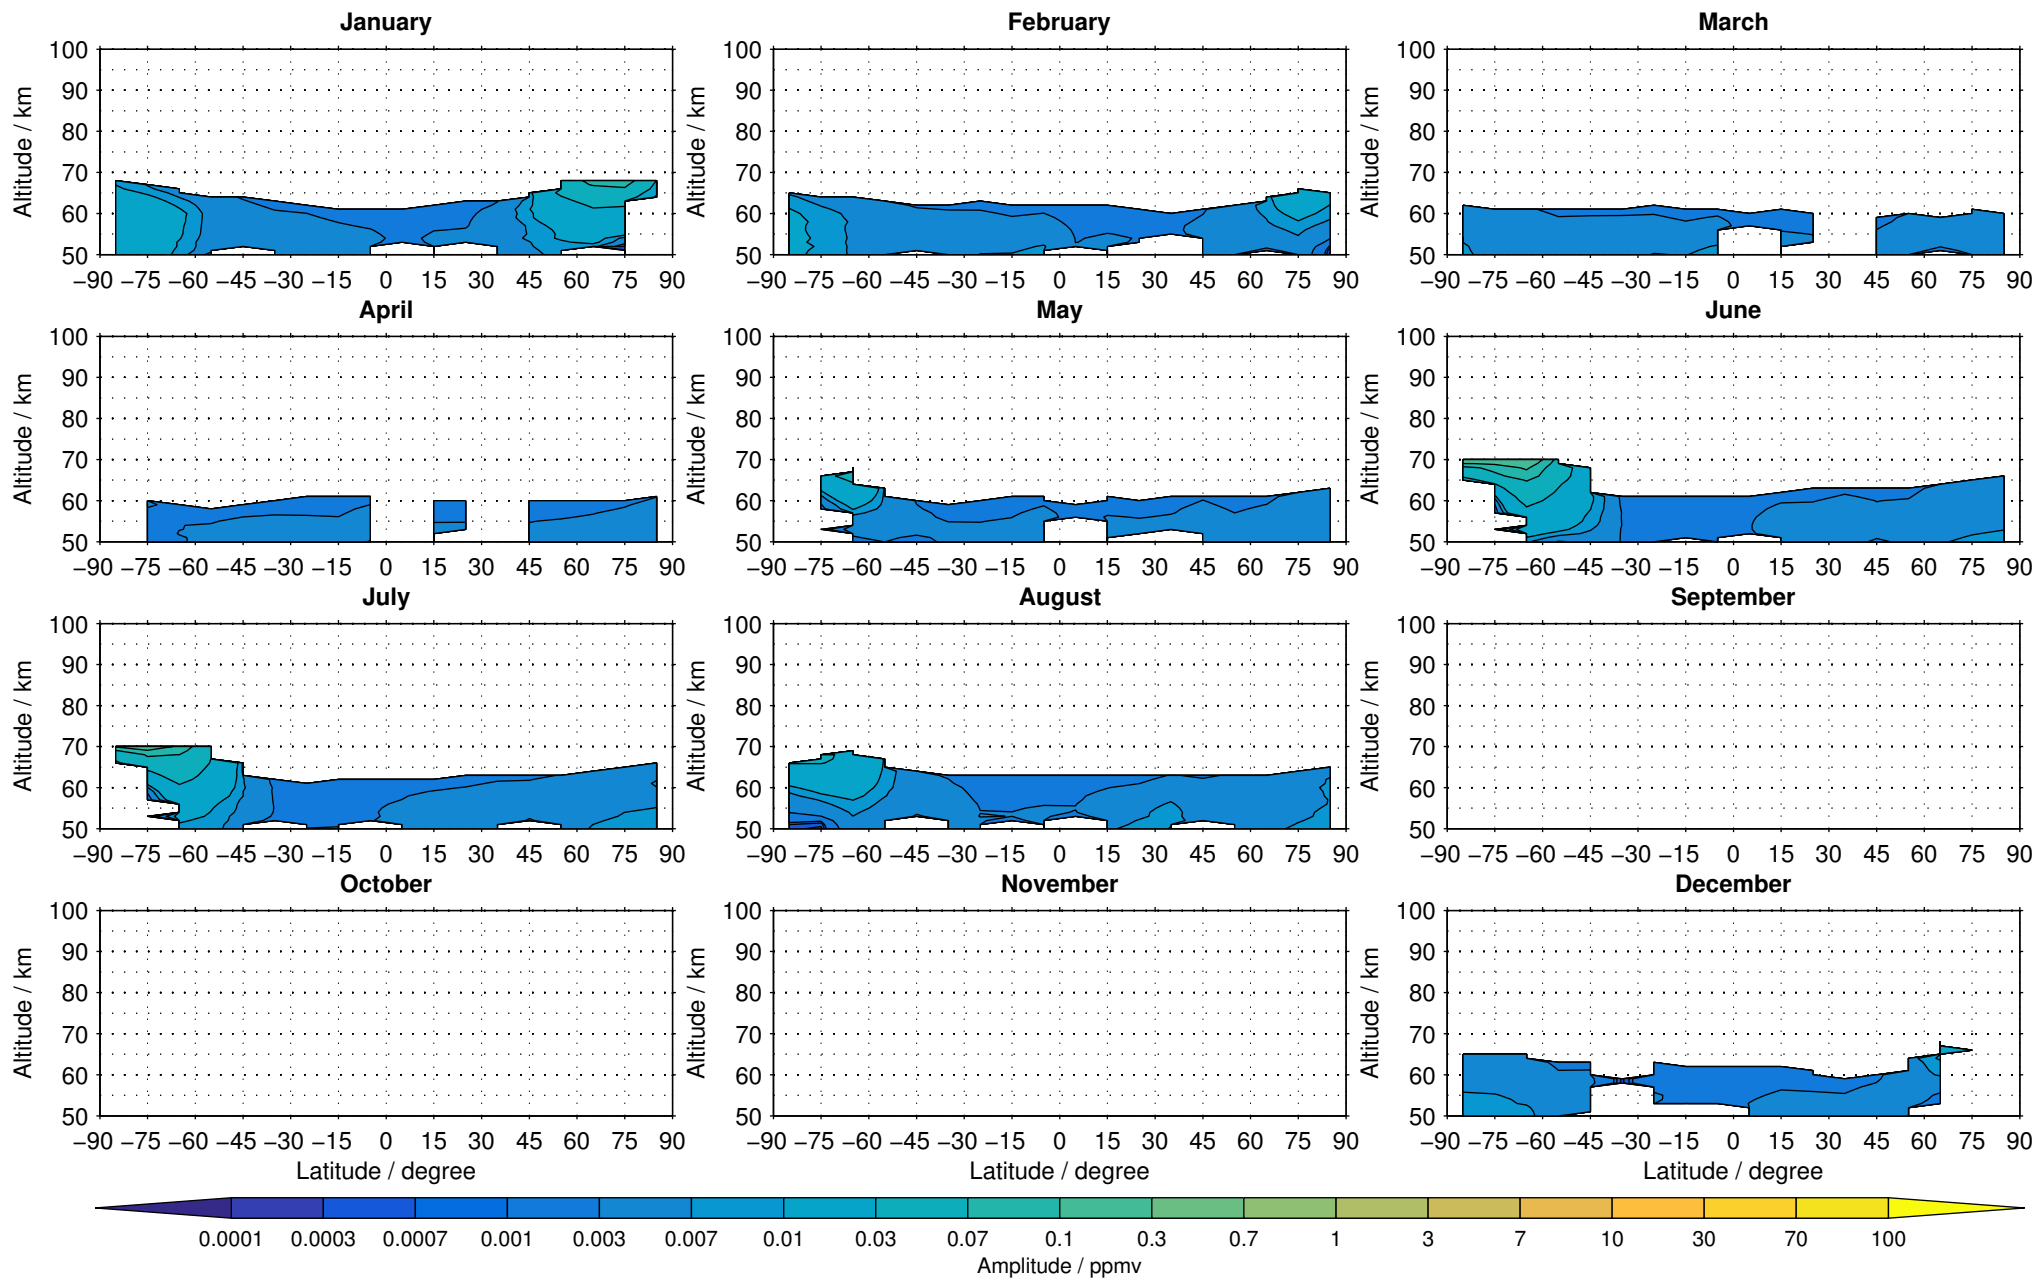

# Envisat/MIPAS (IMKIAA) V5R v220/221 NOM nitric oxide distribution for 2005

Creation Time:  
11-04-2017  
21:26:03 LT

# Envisat/MIPAS (IMKIAA) V5R v220/221 NOM nitric oxide distribution for 2006

Creation Time:  
11-04-2017  
21:26:04 LT