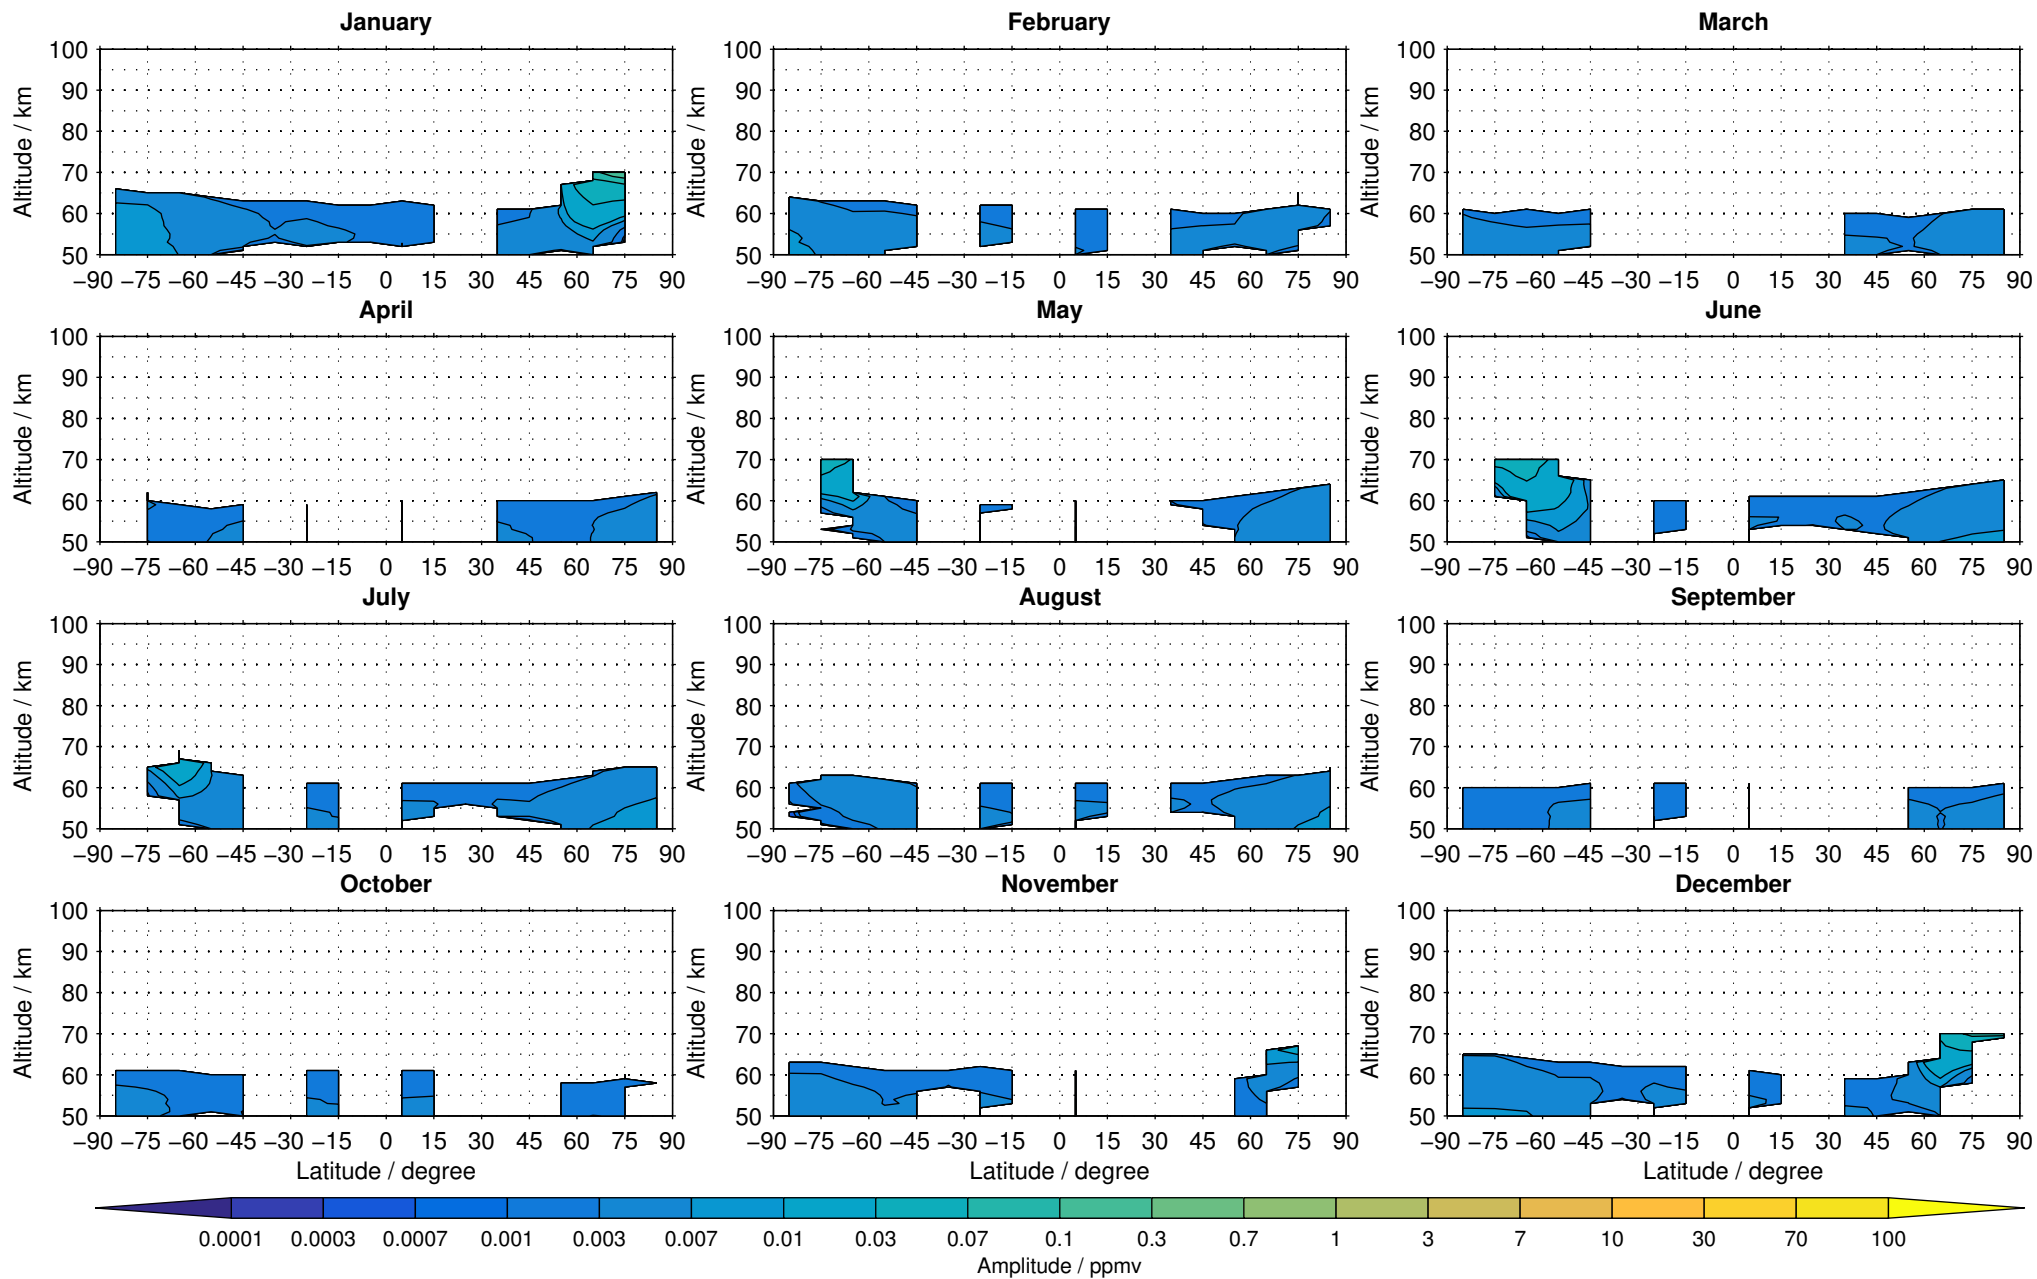

Envisat/MIPAS (IMKIAA) V5R v220/221 NOM nitric oxide distribution for 2007

Creation Time:
11-04-2017
21:26:05 LT