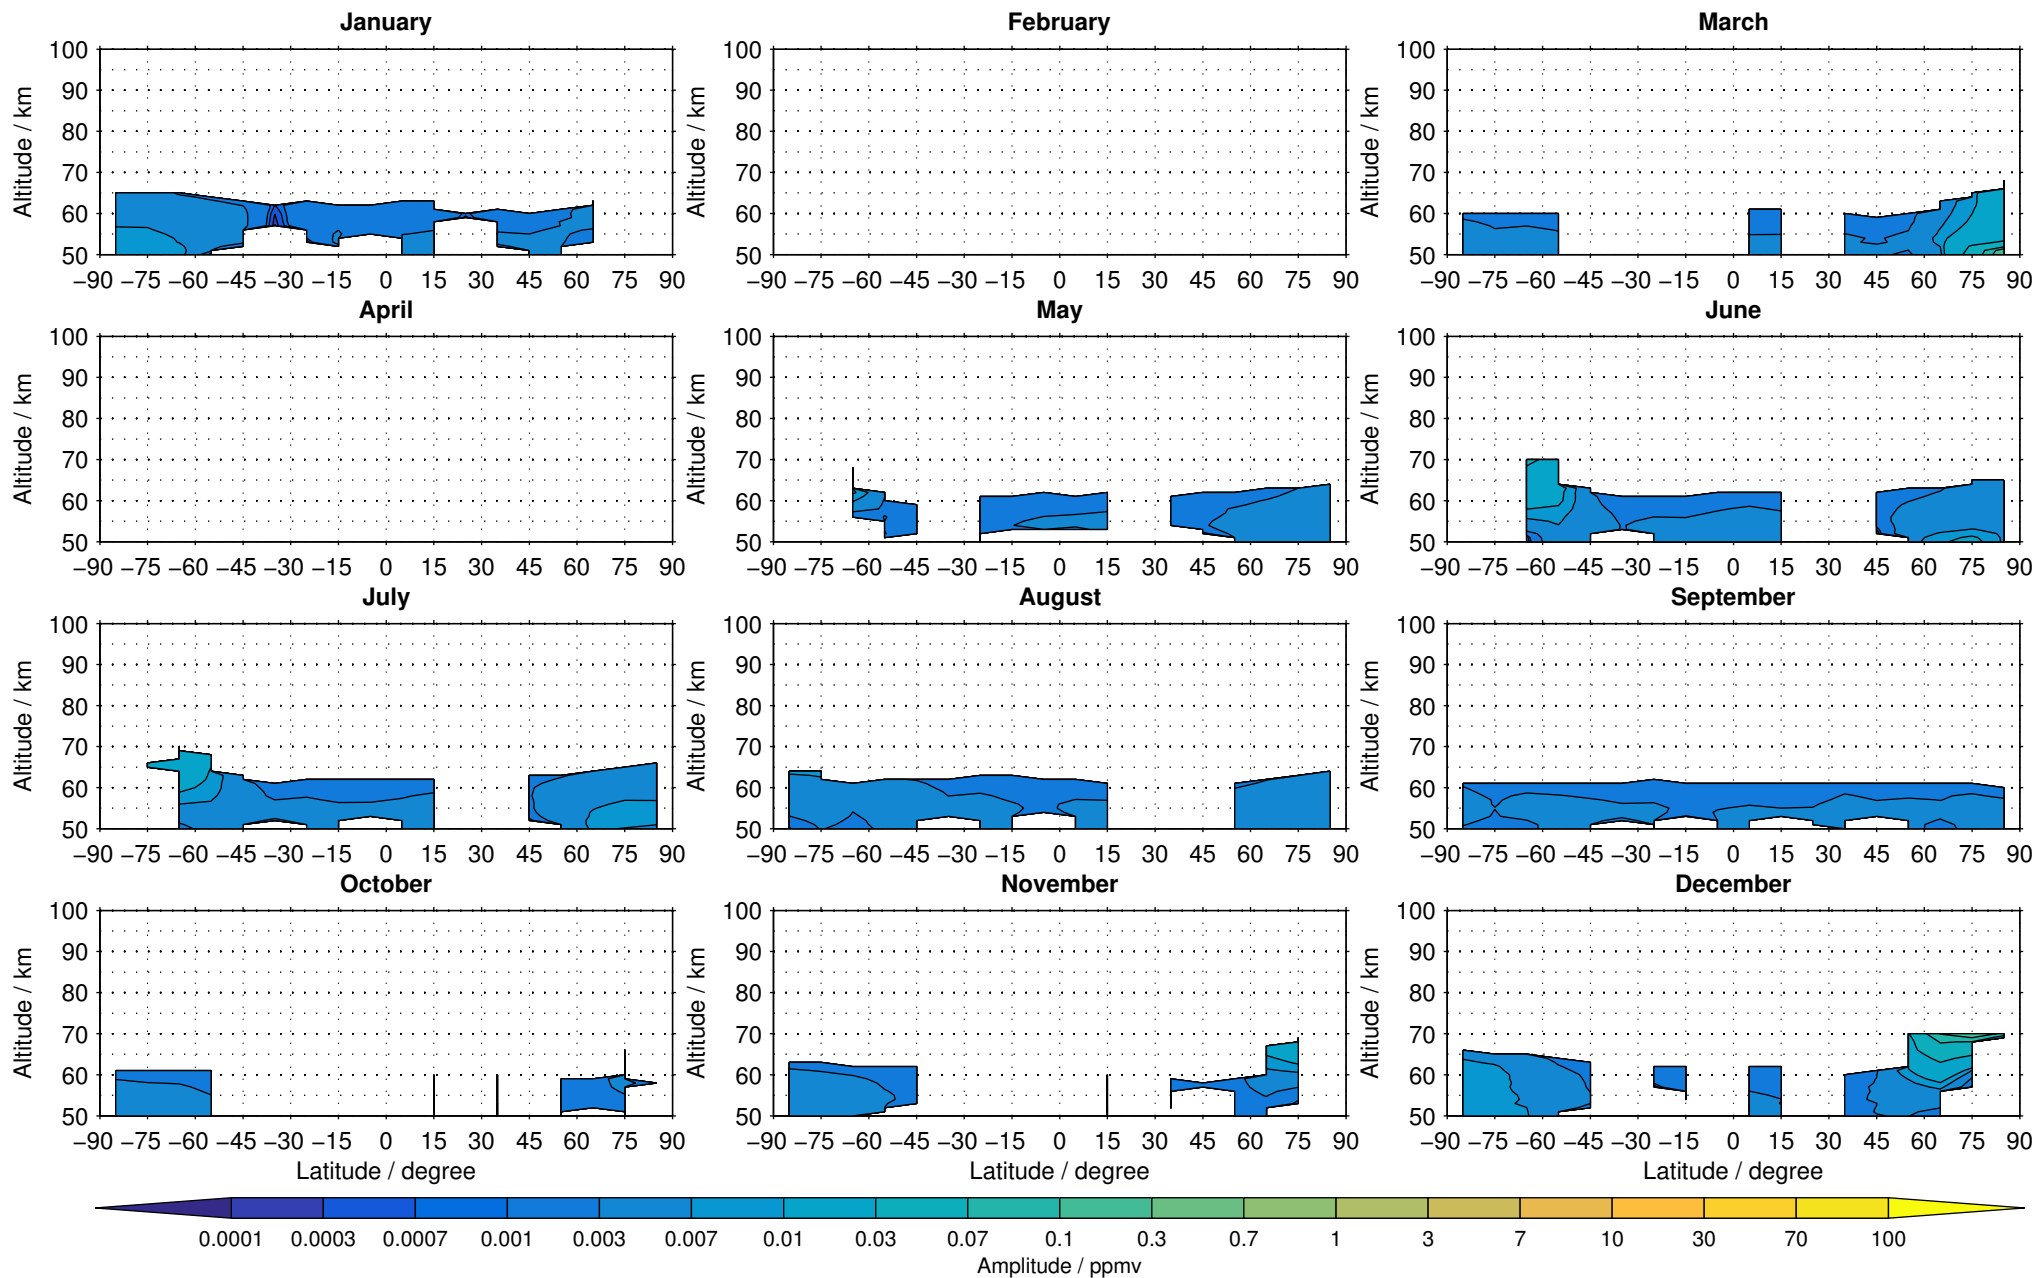

# Envisat/MIPAS (IMKIAA) V5R v220/221 NOM nitric oxide distribution for 2005

Creation Time:  
11-04-2017  
21:26:03 LT

# Envisat/MIPAS (IMKIAA) V5R v220/221 NOM nitric oxide distribution for 2006

Creation Time:  
11-04-2017  
21:26:04 LT