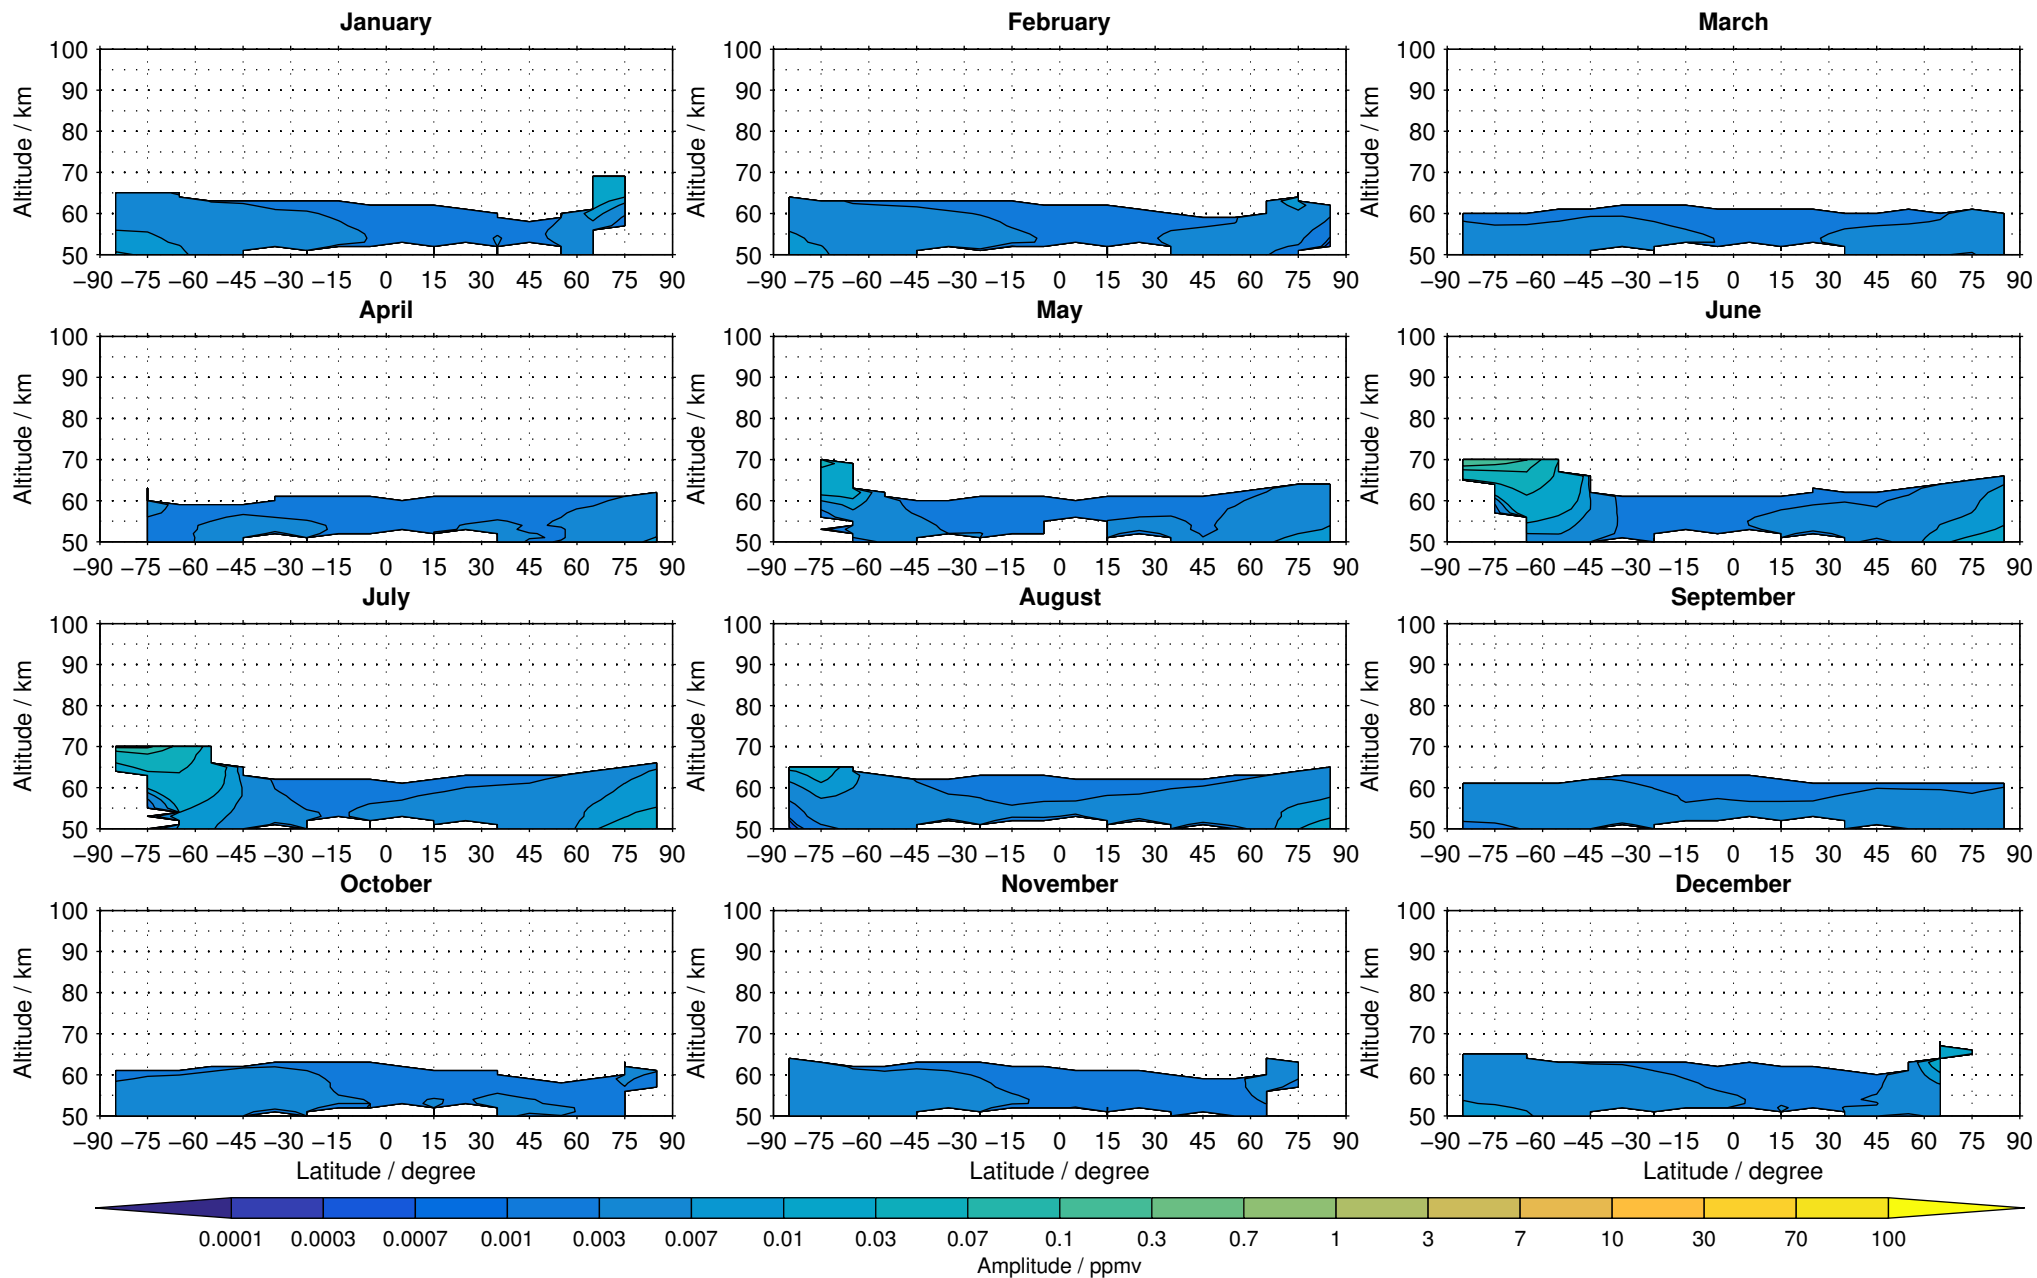

Envisat/MIPAS (IMKIAA) V5R v220/221 NOM nitric oxide distribution for 2011

Creation Time:
11-04-2017
21:26:09 LT