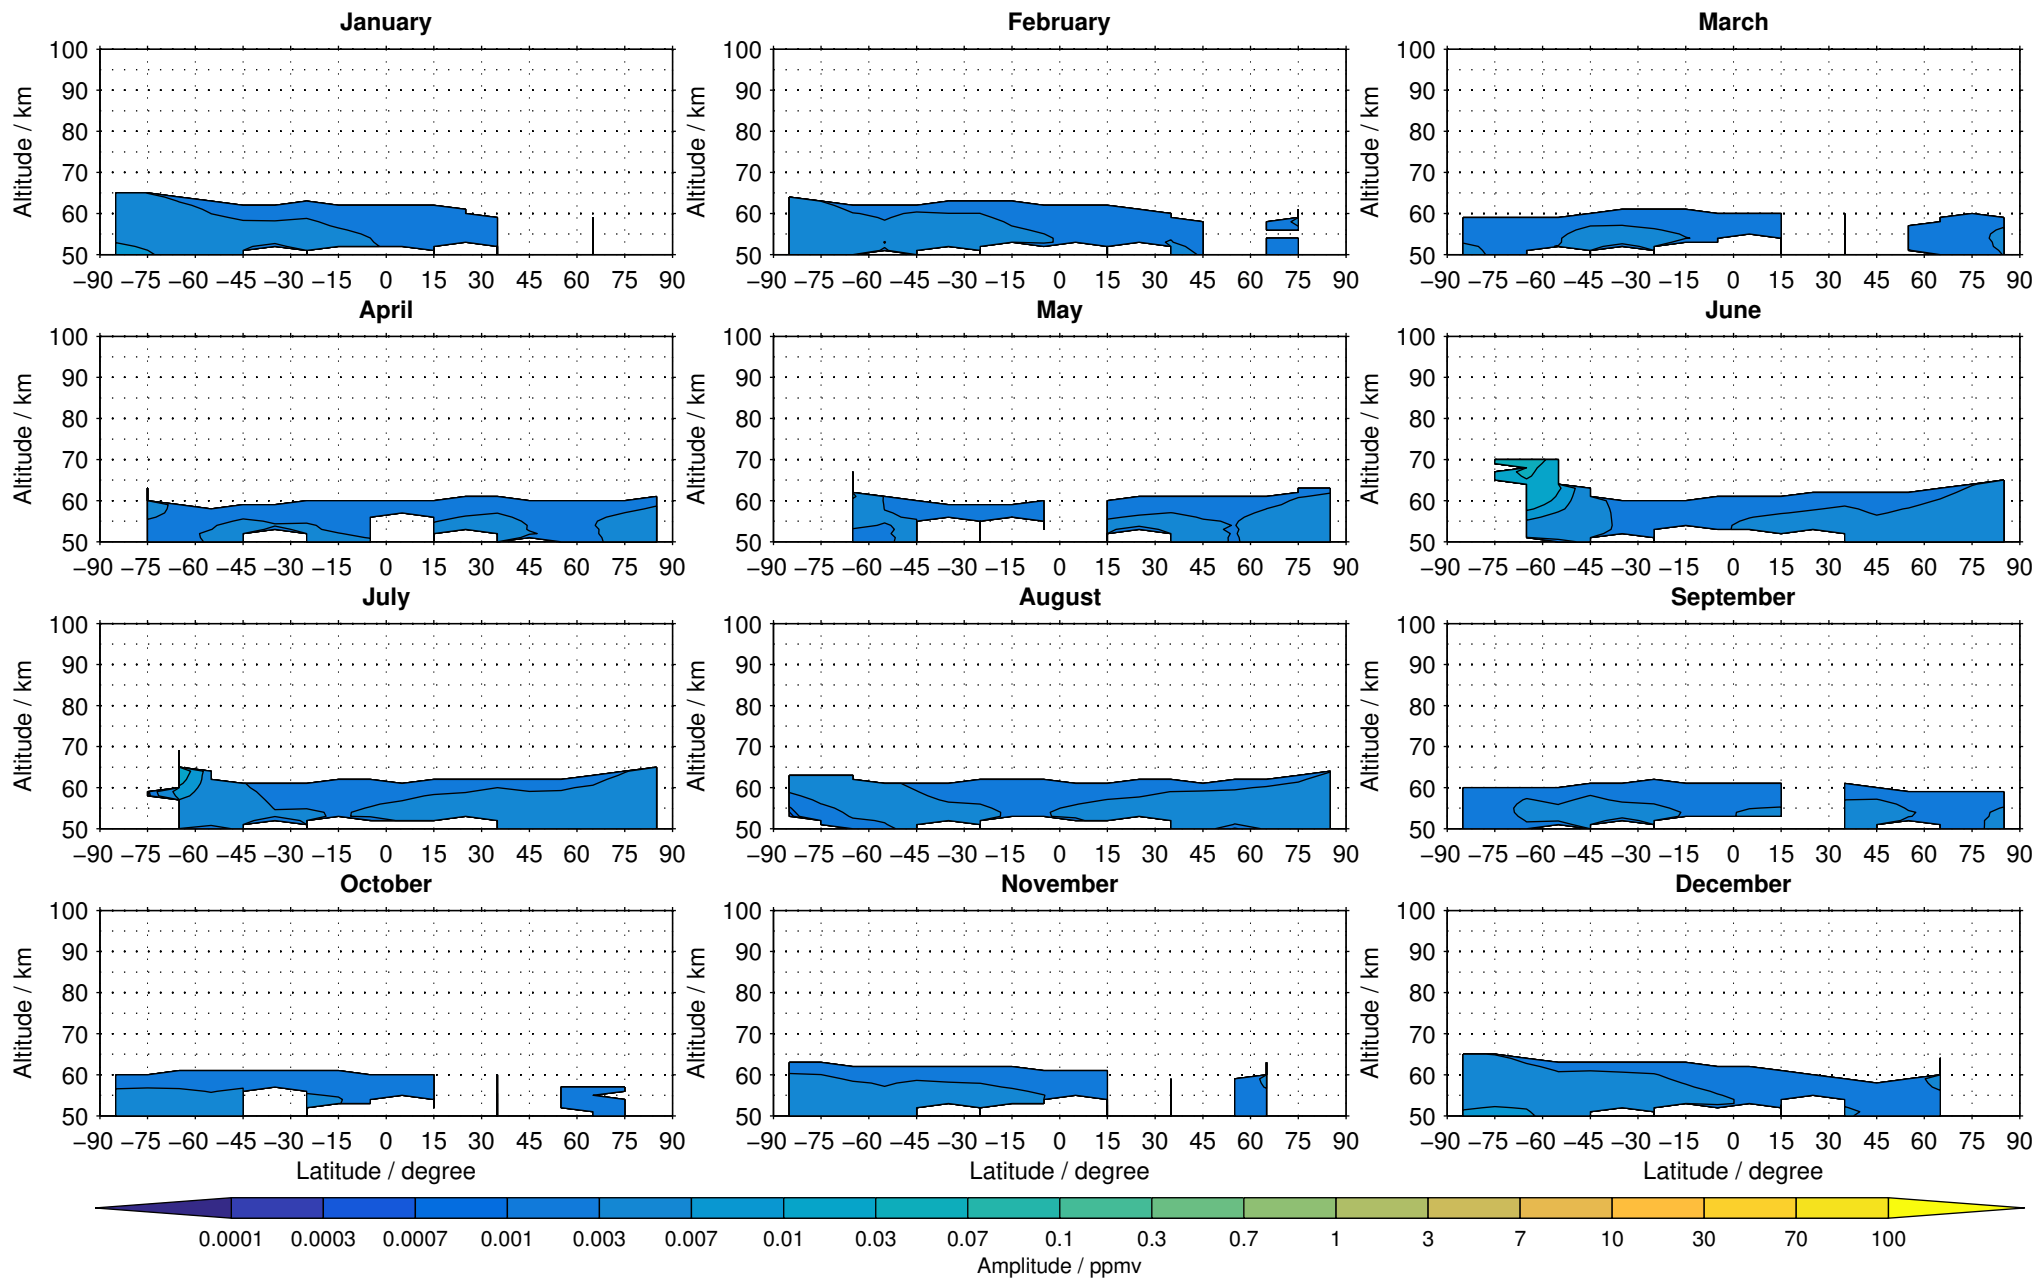

Envisat/MIPAS (IMKIAA) V5R v220/221 NOM nitric oxide distribution for 2010

Creation Time:
11-04-2017
21:26:08 LT