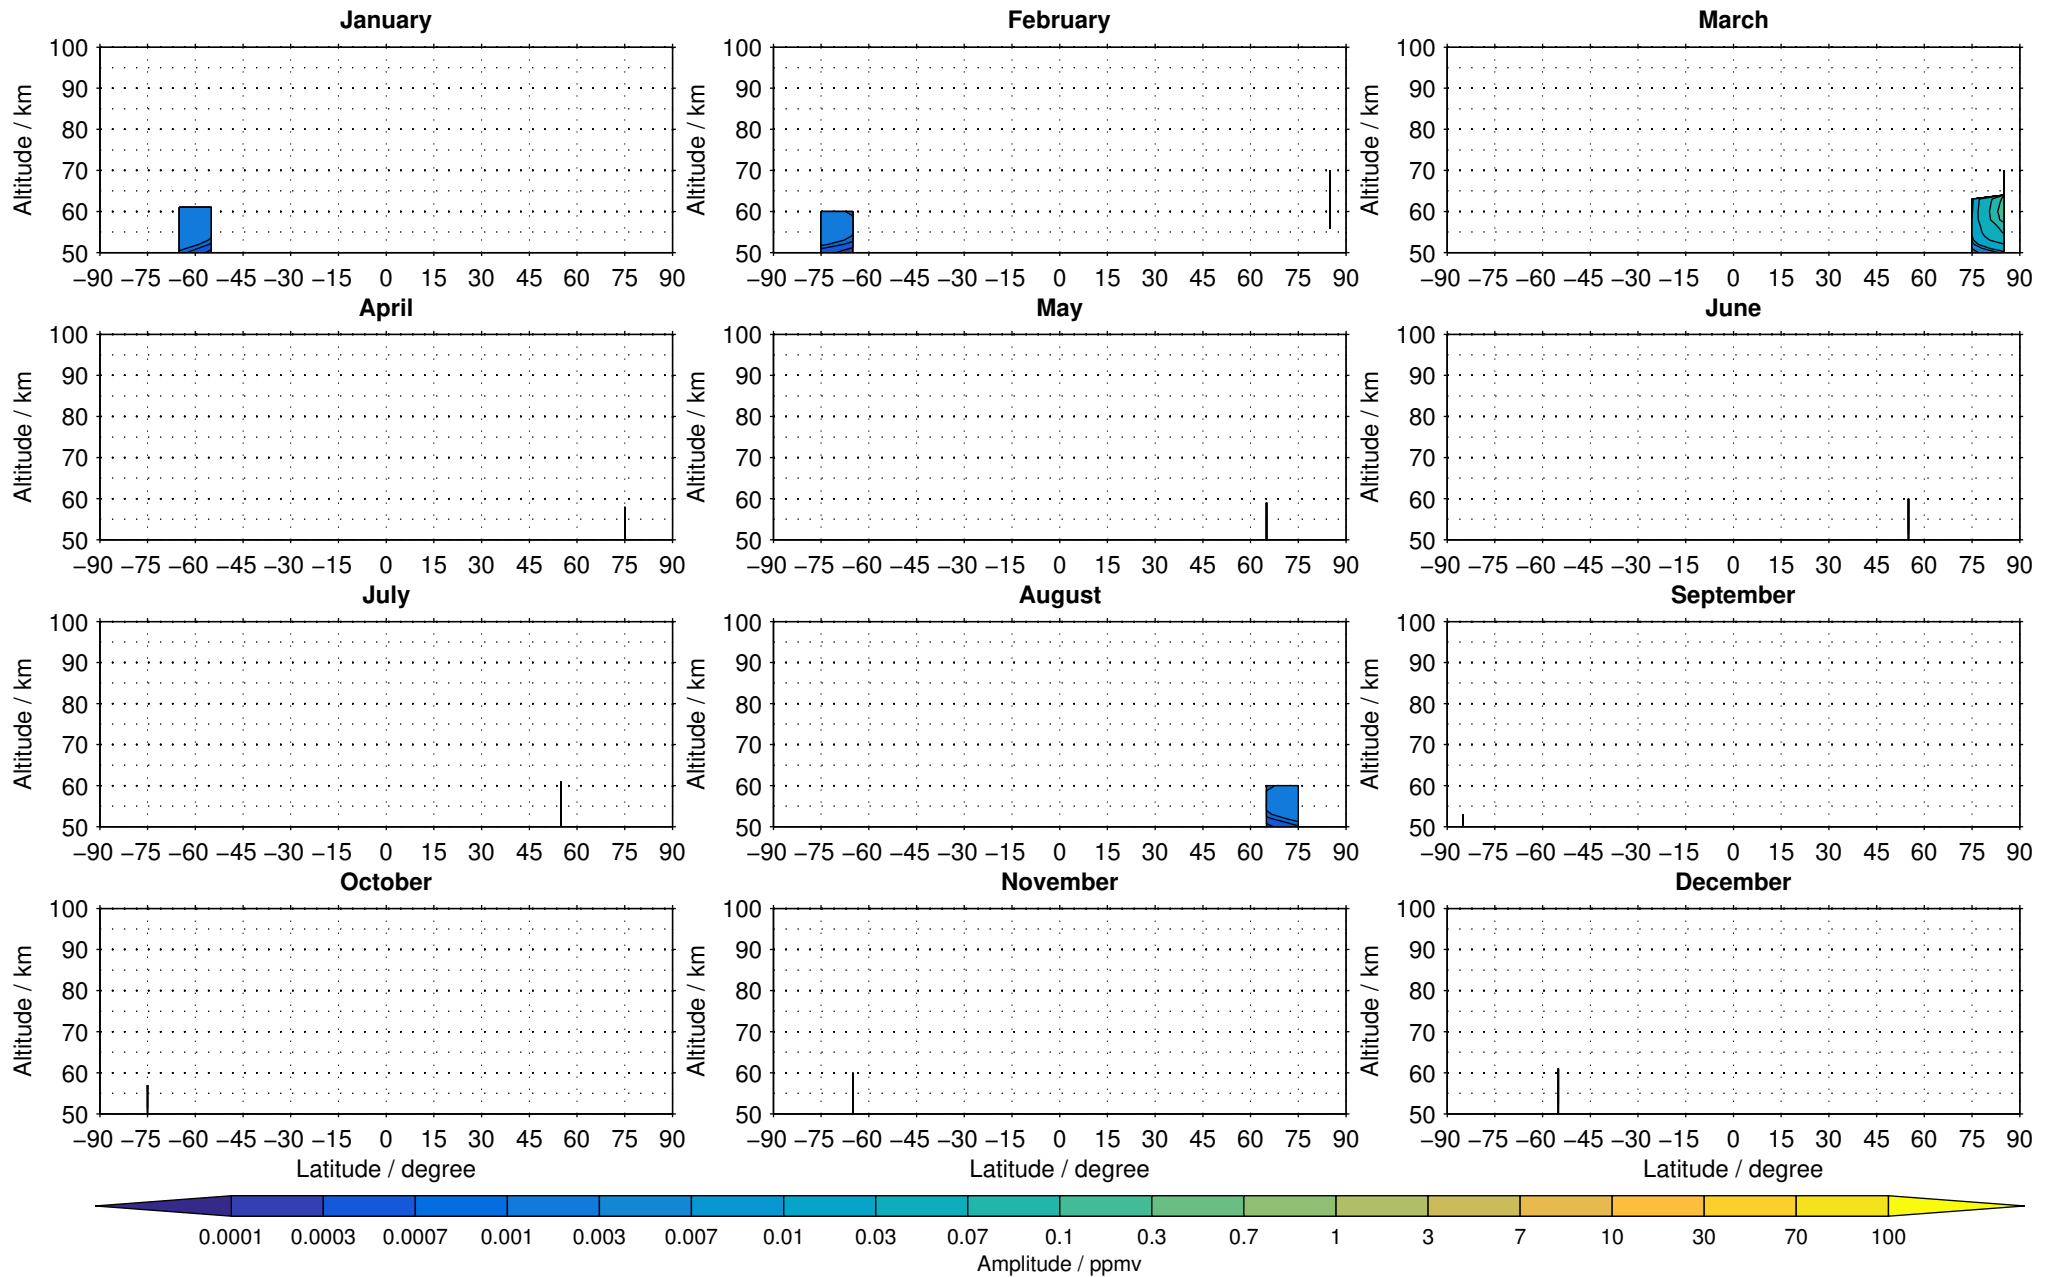

# Envisat/MIPAS (IMKIAA) V5R v220/221 NOM nighttime nitric oxide distribution for 2007

Creation Time:  
11-04-2017  
21:26:42 LT

# Envisat/MIPAS (IMKIAA) V5R v220/221 NOM nighttime nitric oxide distribution for 2008

Creation Time:  
11-04-2017  
21:26:43 LT

# Envisat/MIPAS (IMKIAA) V5R v220/221 NOM nighttime nitric oxide distribution for 2009

Creation Time:  
11-04-2017  
21:26:43 LT