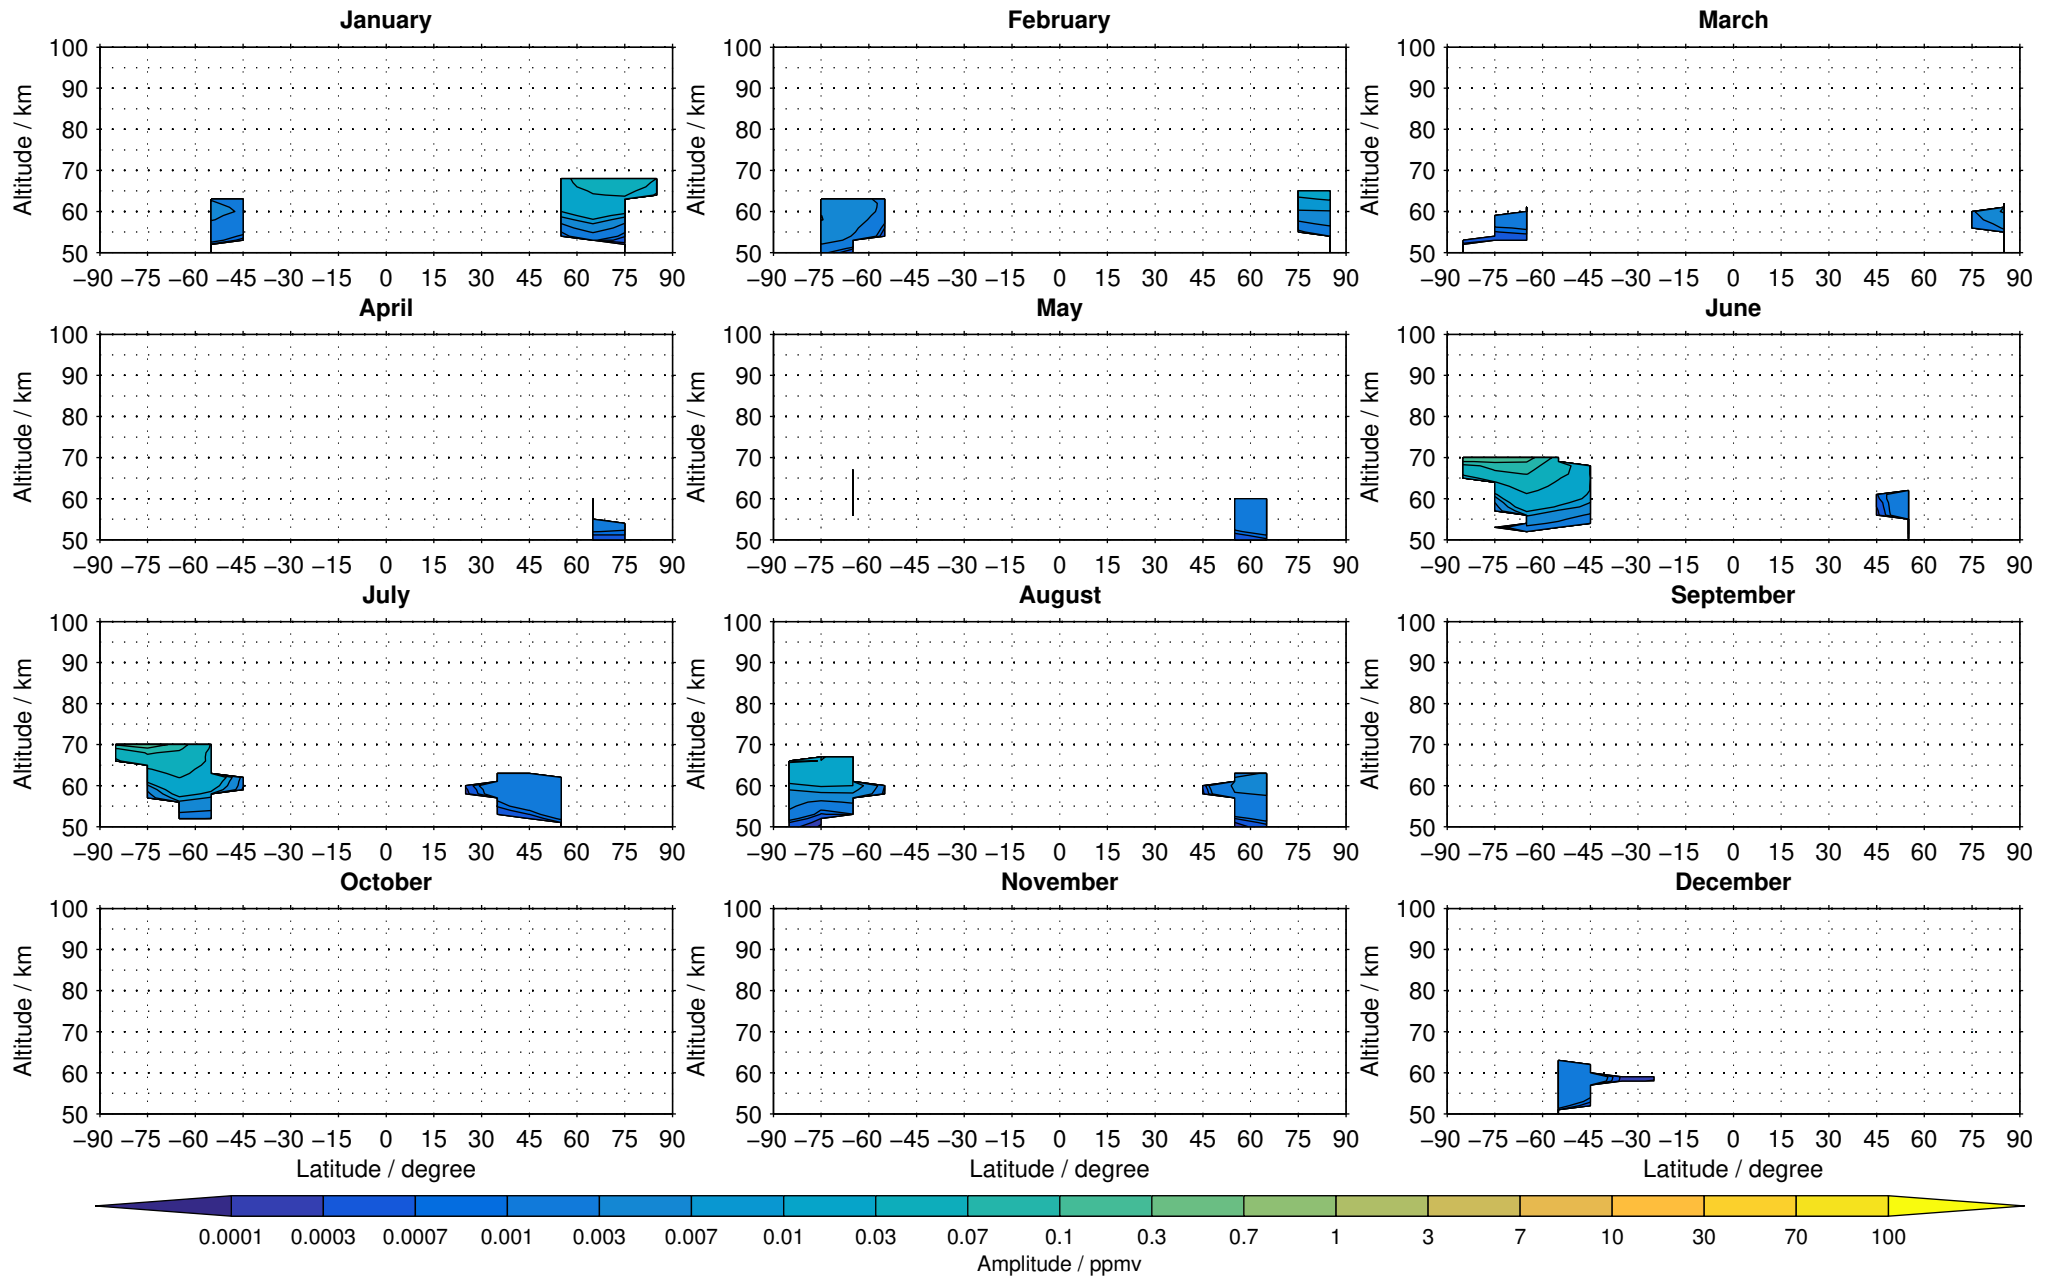

# Envisat/MIPAS (IMKIAA) V5R v220/221 NOM nighttime nitric oxide distribution for 2005

Creation Time:  
11-04-2017  
21:26:40 LT

# Envisat/MIPAS (IMKIAA) V5R v220/221 NOM nighttime nitric oxide distribution for 2006

Creation Time:  
11-04-2017  
21:26:41 LT

# Envisat/MIPAS (IMKIAA) V5R v220/221 NOM nighttime nitric oxide distribution for 2007

Creation Time:  
11-04-2017  
21:26:42 LT