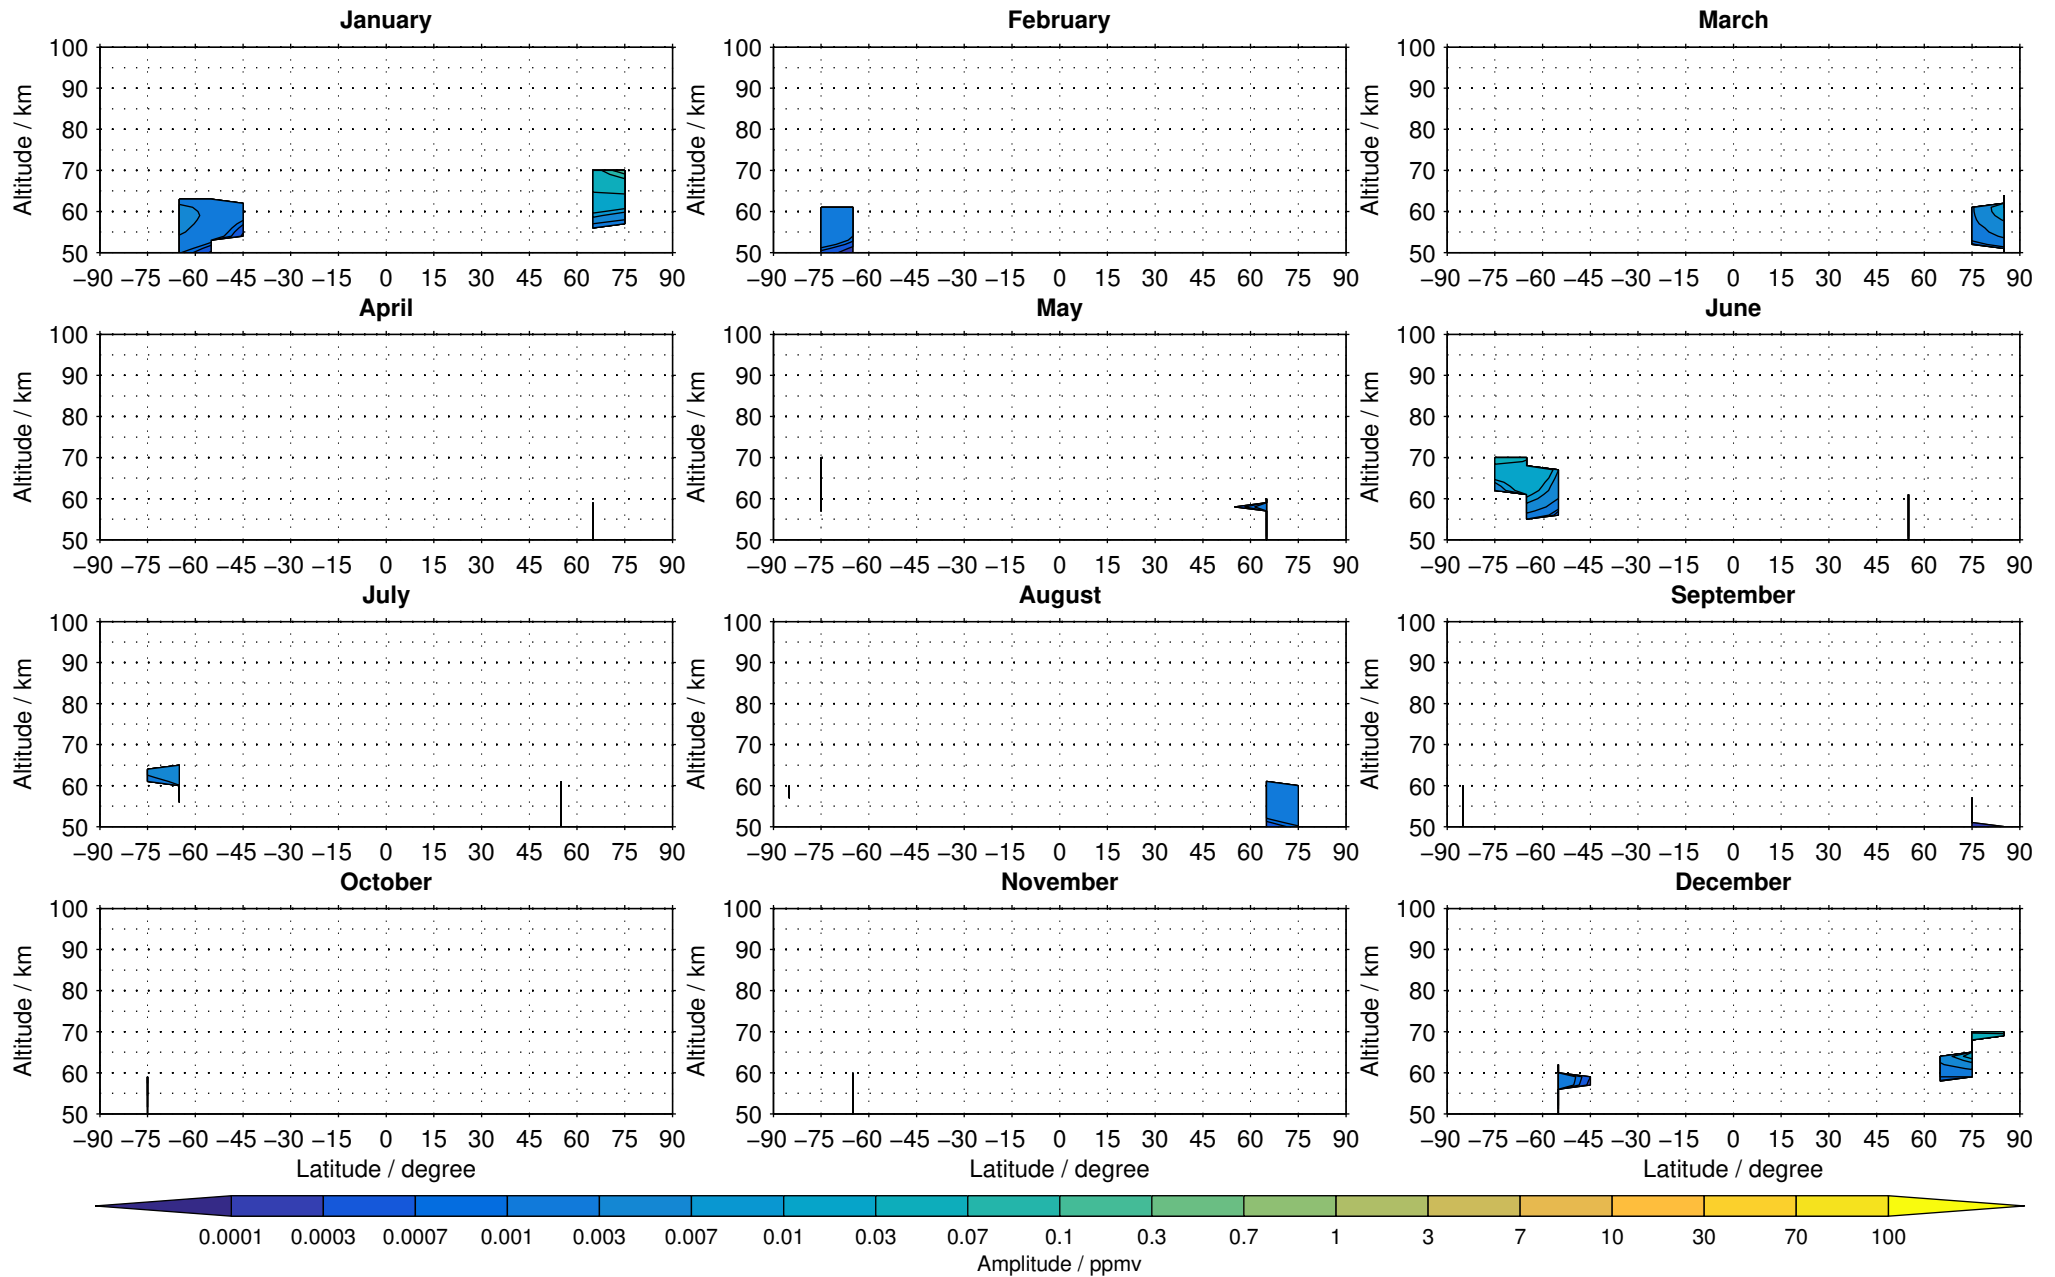

# Envisat/MIPAS (IMKIAA) V5R v220/221 NOM nighttime nitric oxide distribution for 2005

Creation Time:  
11-04-2017  
21:26:40 LT

# Envisat/MIPAS (IMKIAA) V5R v220/221 NOM nighttime nitric oxide distribution for 2006

Creation Time:  
11-04-2017  
21:26:41 LT

# Envisat/MIPAS (IMKIAA) V5R v220/221 NOM nighttime nitric oxide distribution for 2007

Creation Time:  
11-04-2017  
21:26:42 LT