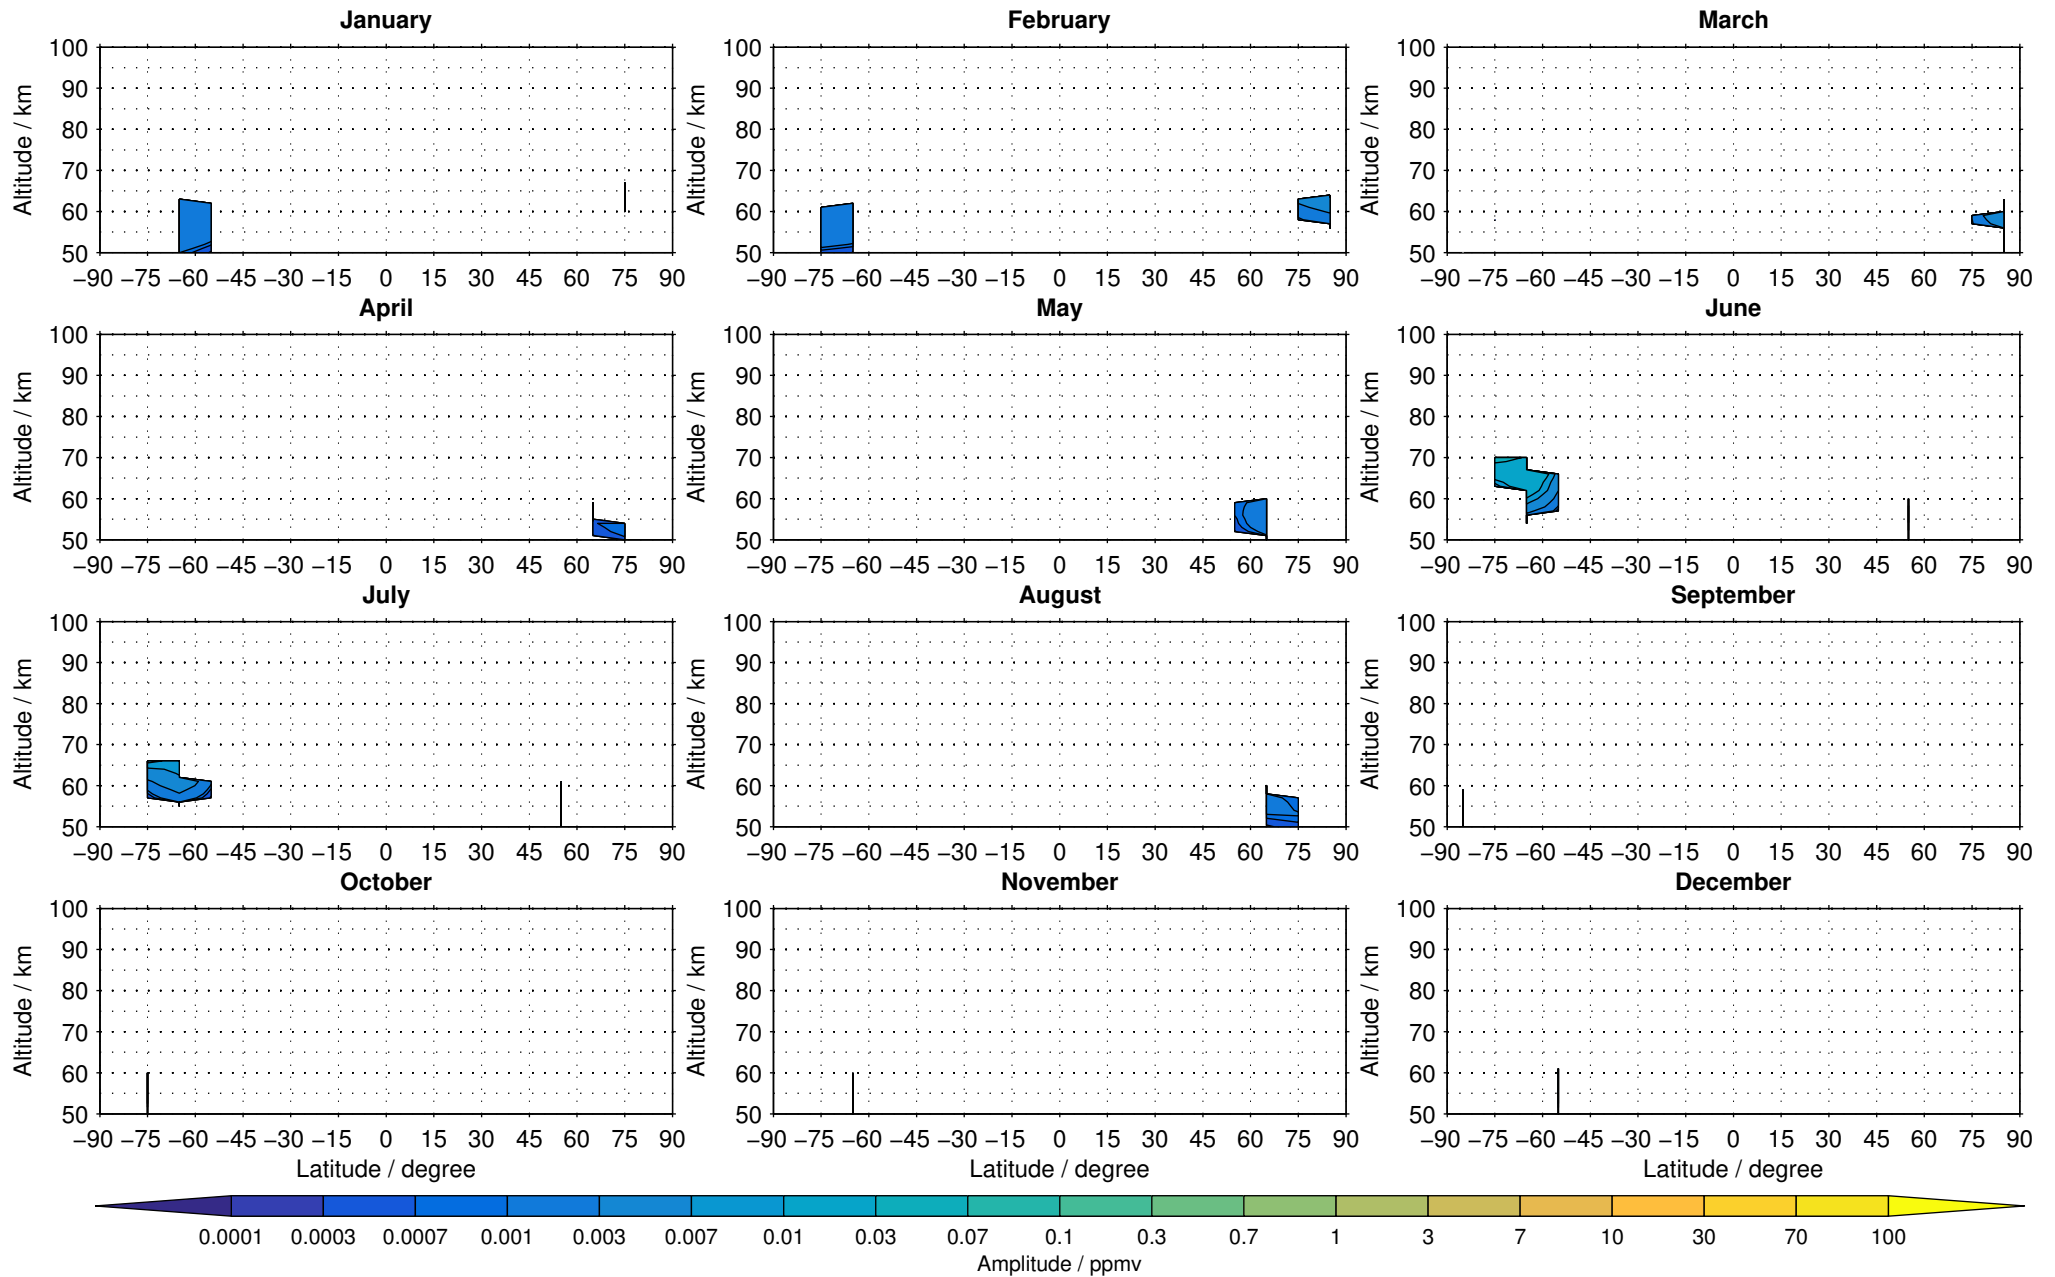

# Envisat/MIPAS (IMKIAA) V5R v220/221 NOM nighttime nitric oxide distribution for 2006

Creation Time:  
11-04-2017  
21:26:41 LT

# Envisat/MIPAS (IMKIAA) V5R v220/221 NOM nighttime nitric oxide distribution for 2007

Creation Time:  
11-04-2017  
21:26:42 LT

# Envisat/MIPAS (IMKIAA) V5R v220/221 NOM nighttime nitric oxide distribution for 2008

Creation Time:  
11-04-2017  
21:26:43 LT