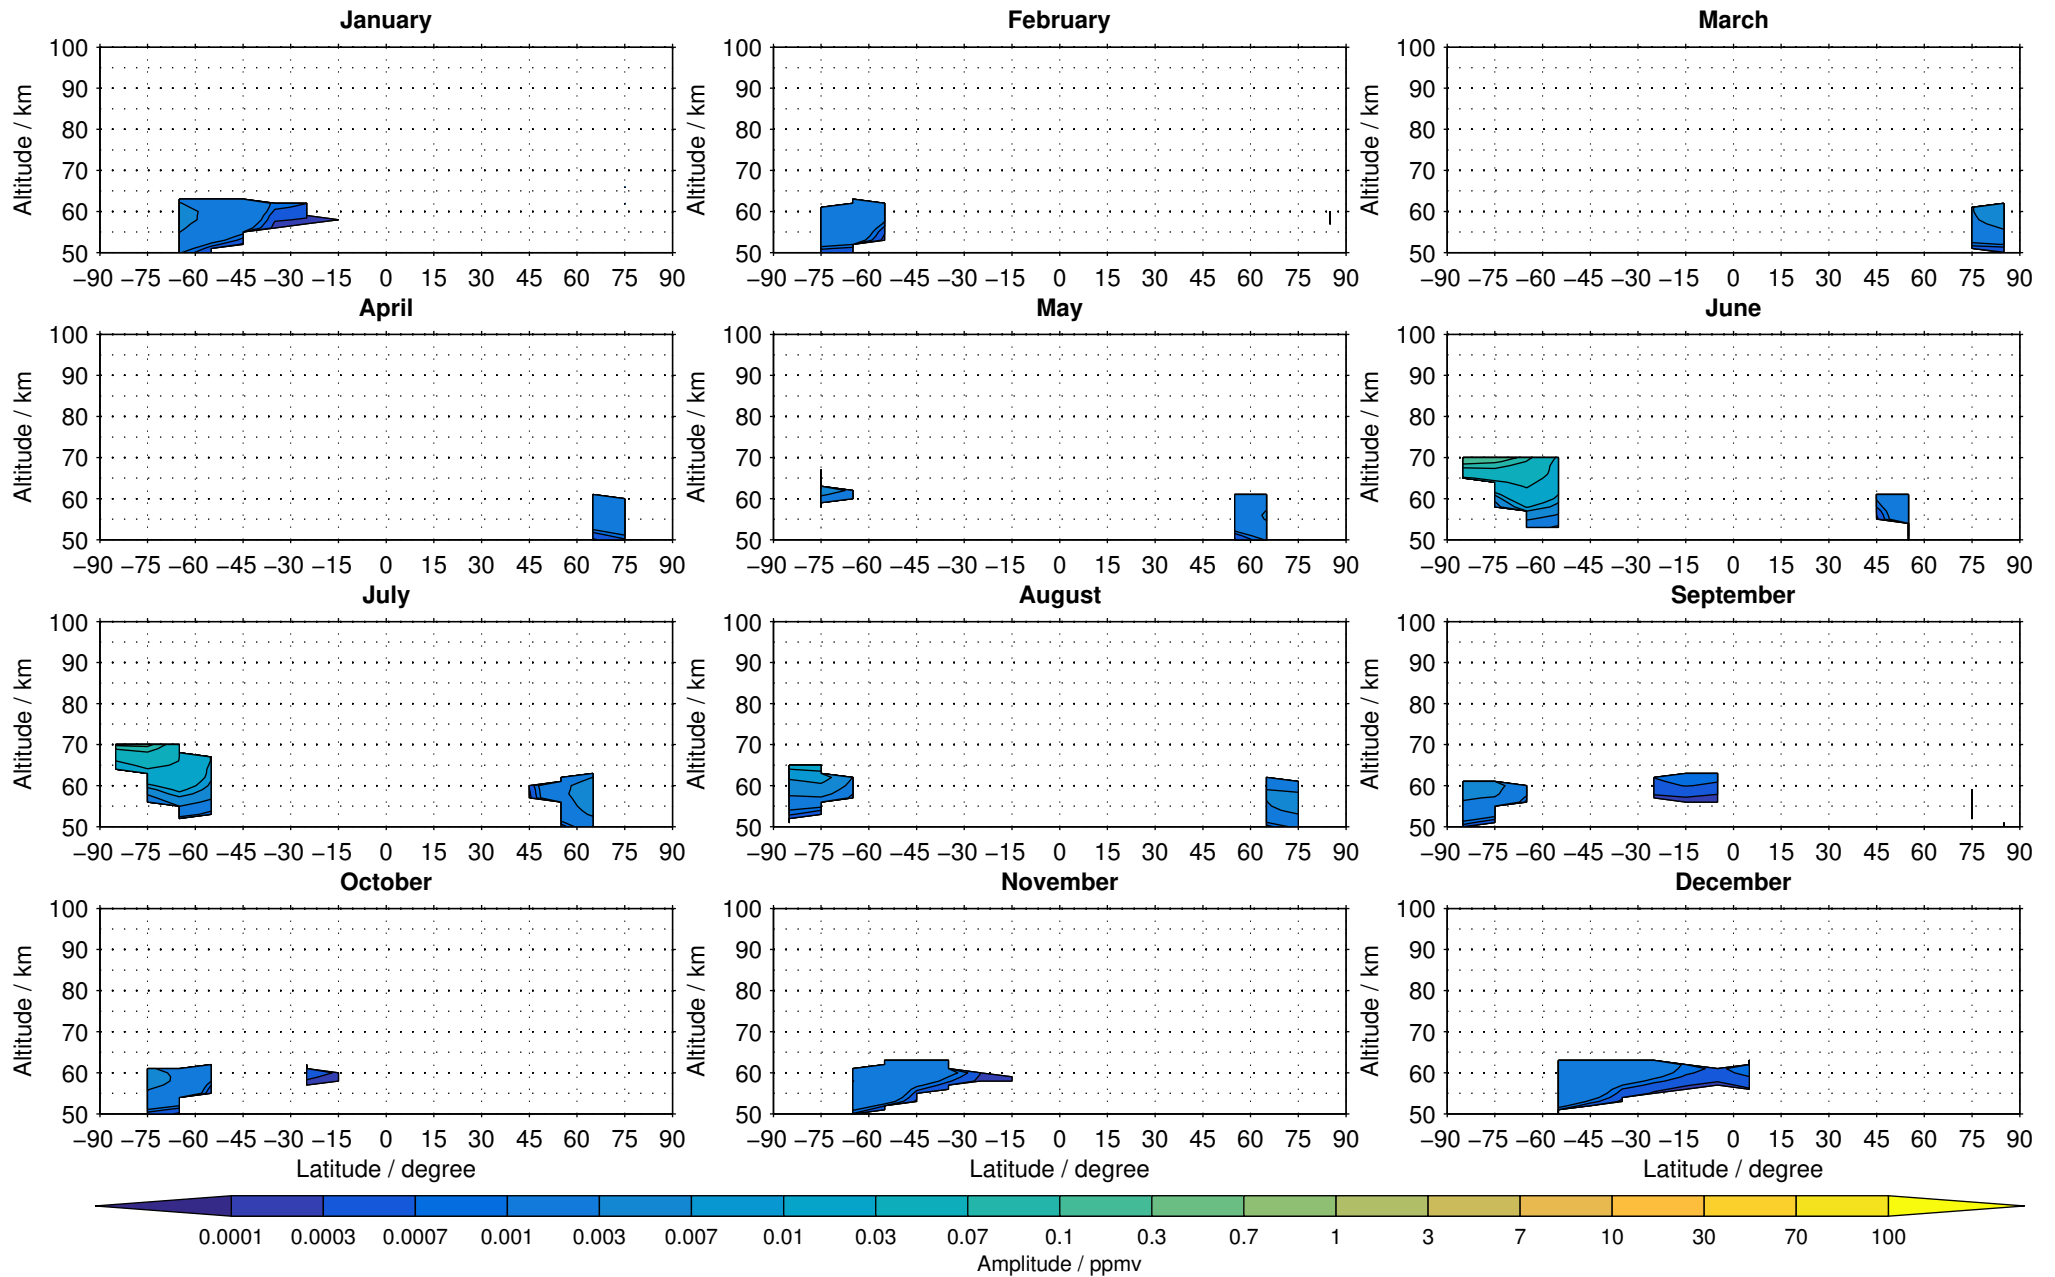

Envisat/MIPAS (IMKIAA) V5R v220/221 NOM nighttime nitric oxide distribution for 2011

Creation Time:
11-04-2017
21:26:45 LT