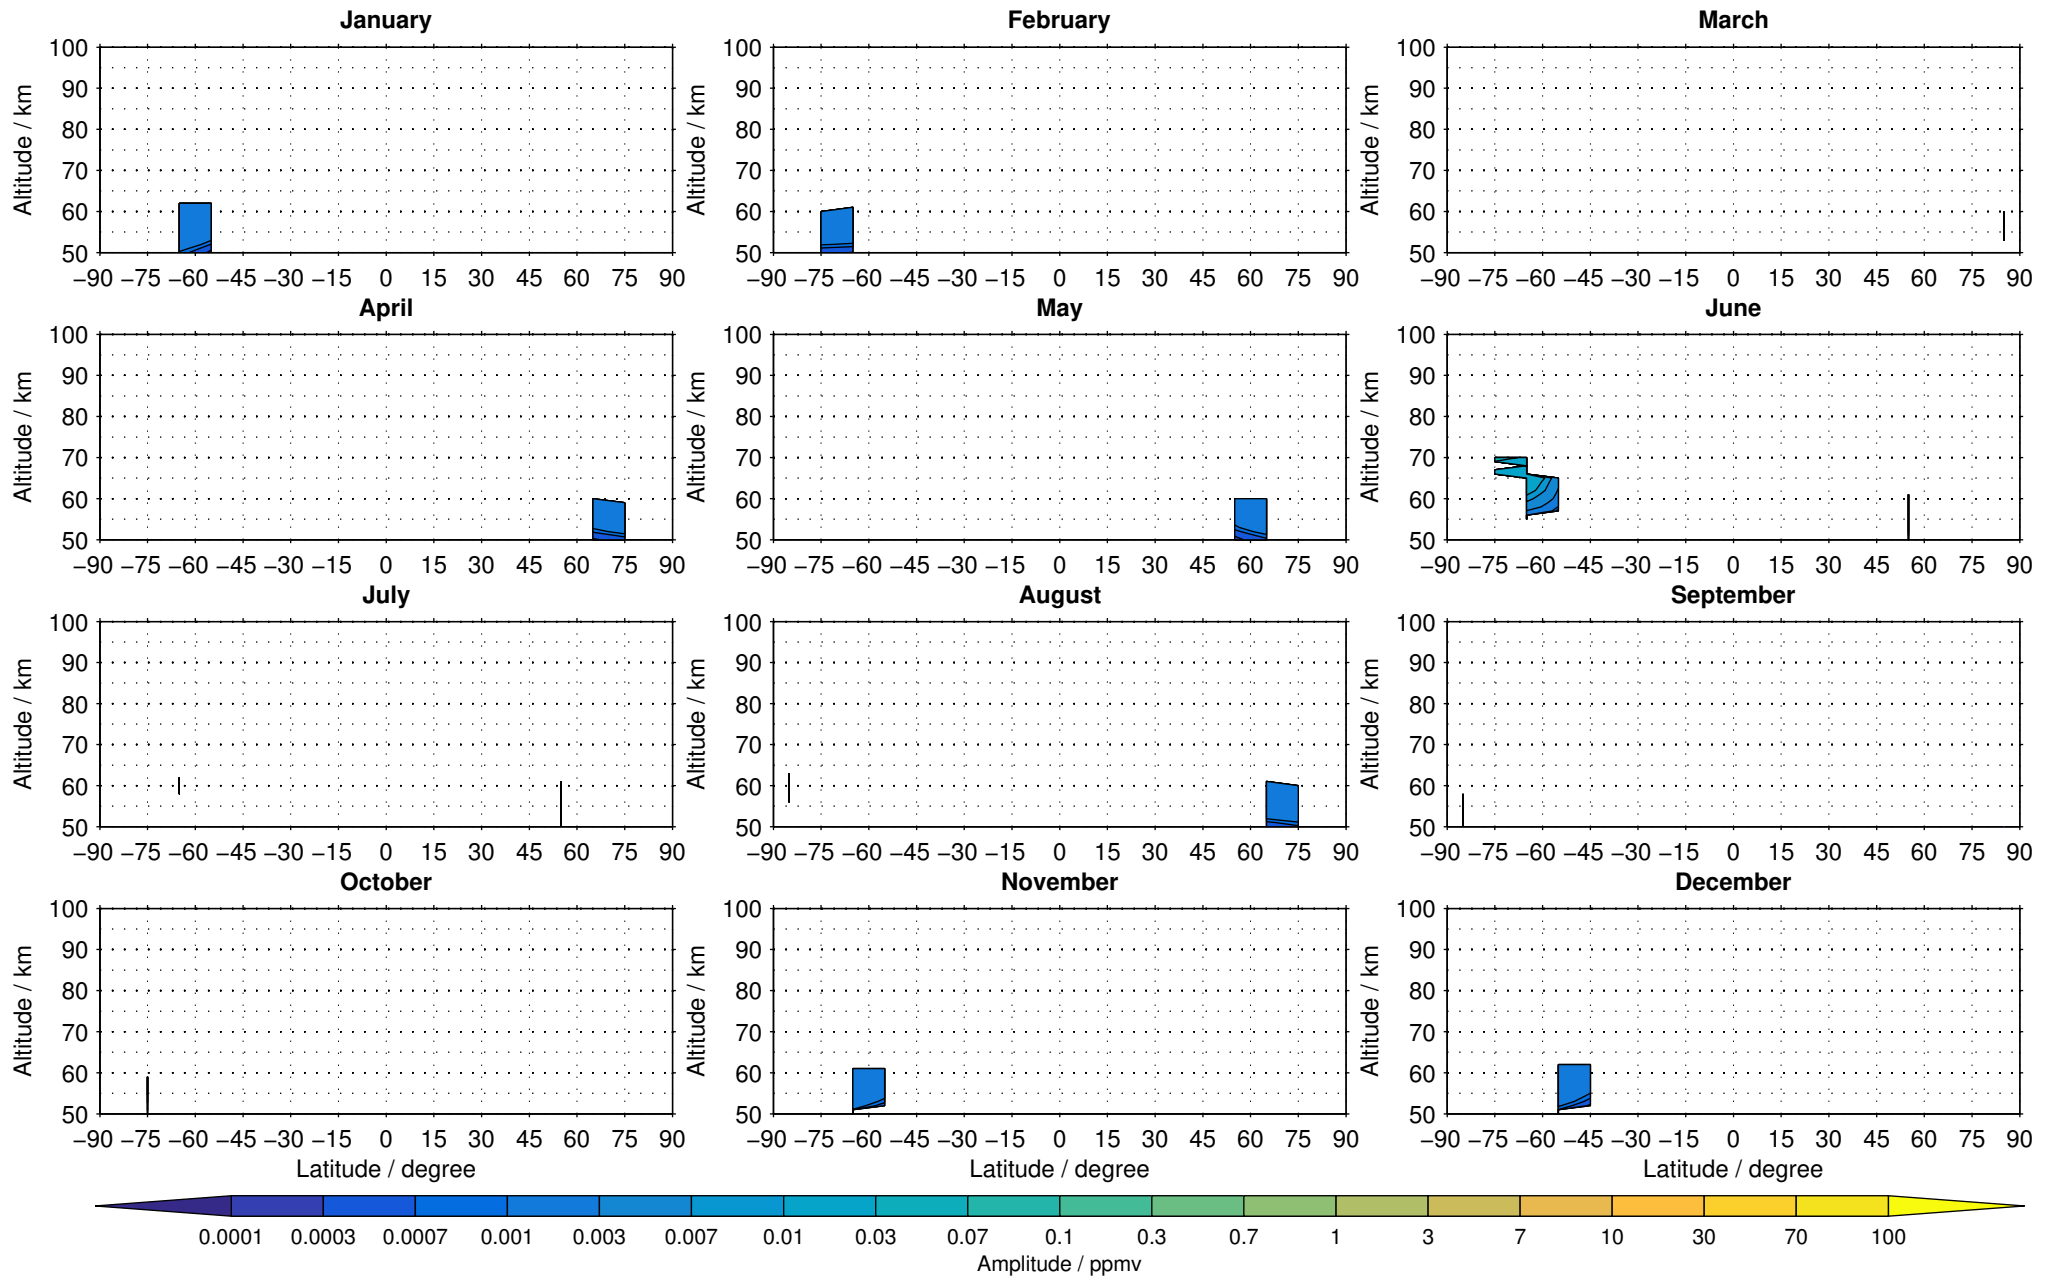

# Envisat/MIPAS (IMKIAA) V5R v220/221 NOM nighttime nitric oxide distribution for 2007

Creation Time:  
11-04-2017  
21:26:42 LT

# Envisat/MIPAS (IMKIAA) V5R v220/221 NOM nighttime nitric oxide distribution for 2008

Creation Time:  
11-04-2017  
21:26:43 LT

# Envisat/MIPAS (IMKIAA) V5R v220/221 NOM nighttime nitric oxide distribution for 2009

Creation Time:  
11-04-2017  
21:26:43 LT

# Envisat/MIPAS (IMKIAA) V5R v220/221 NOM nighttime nitric oxide distribution for 2010

Creation Time:  
11-04-2017  
21:26:44 LT