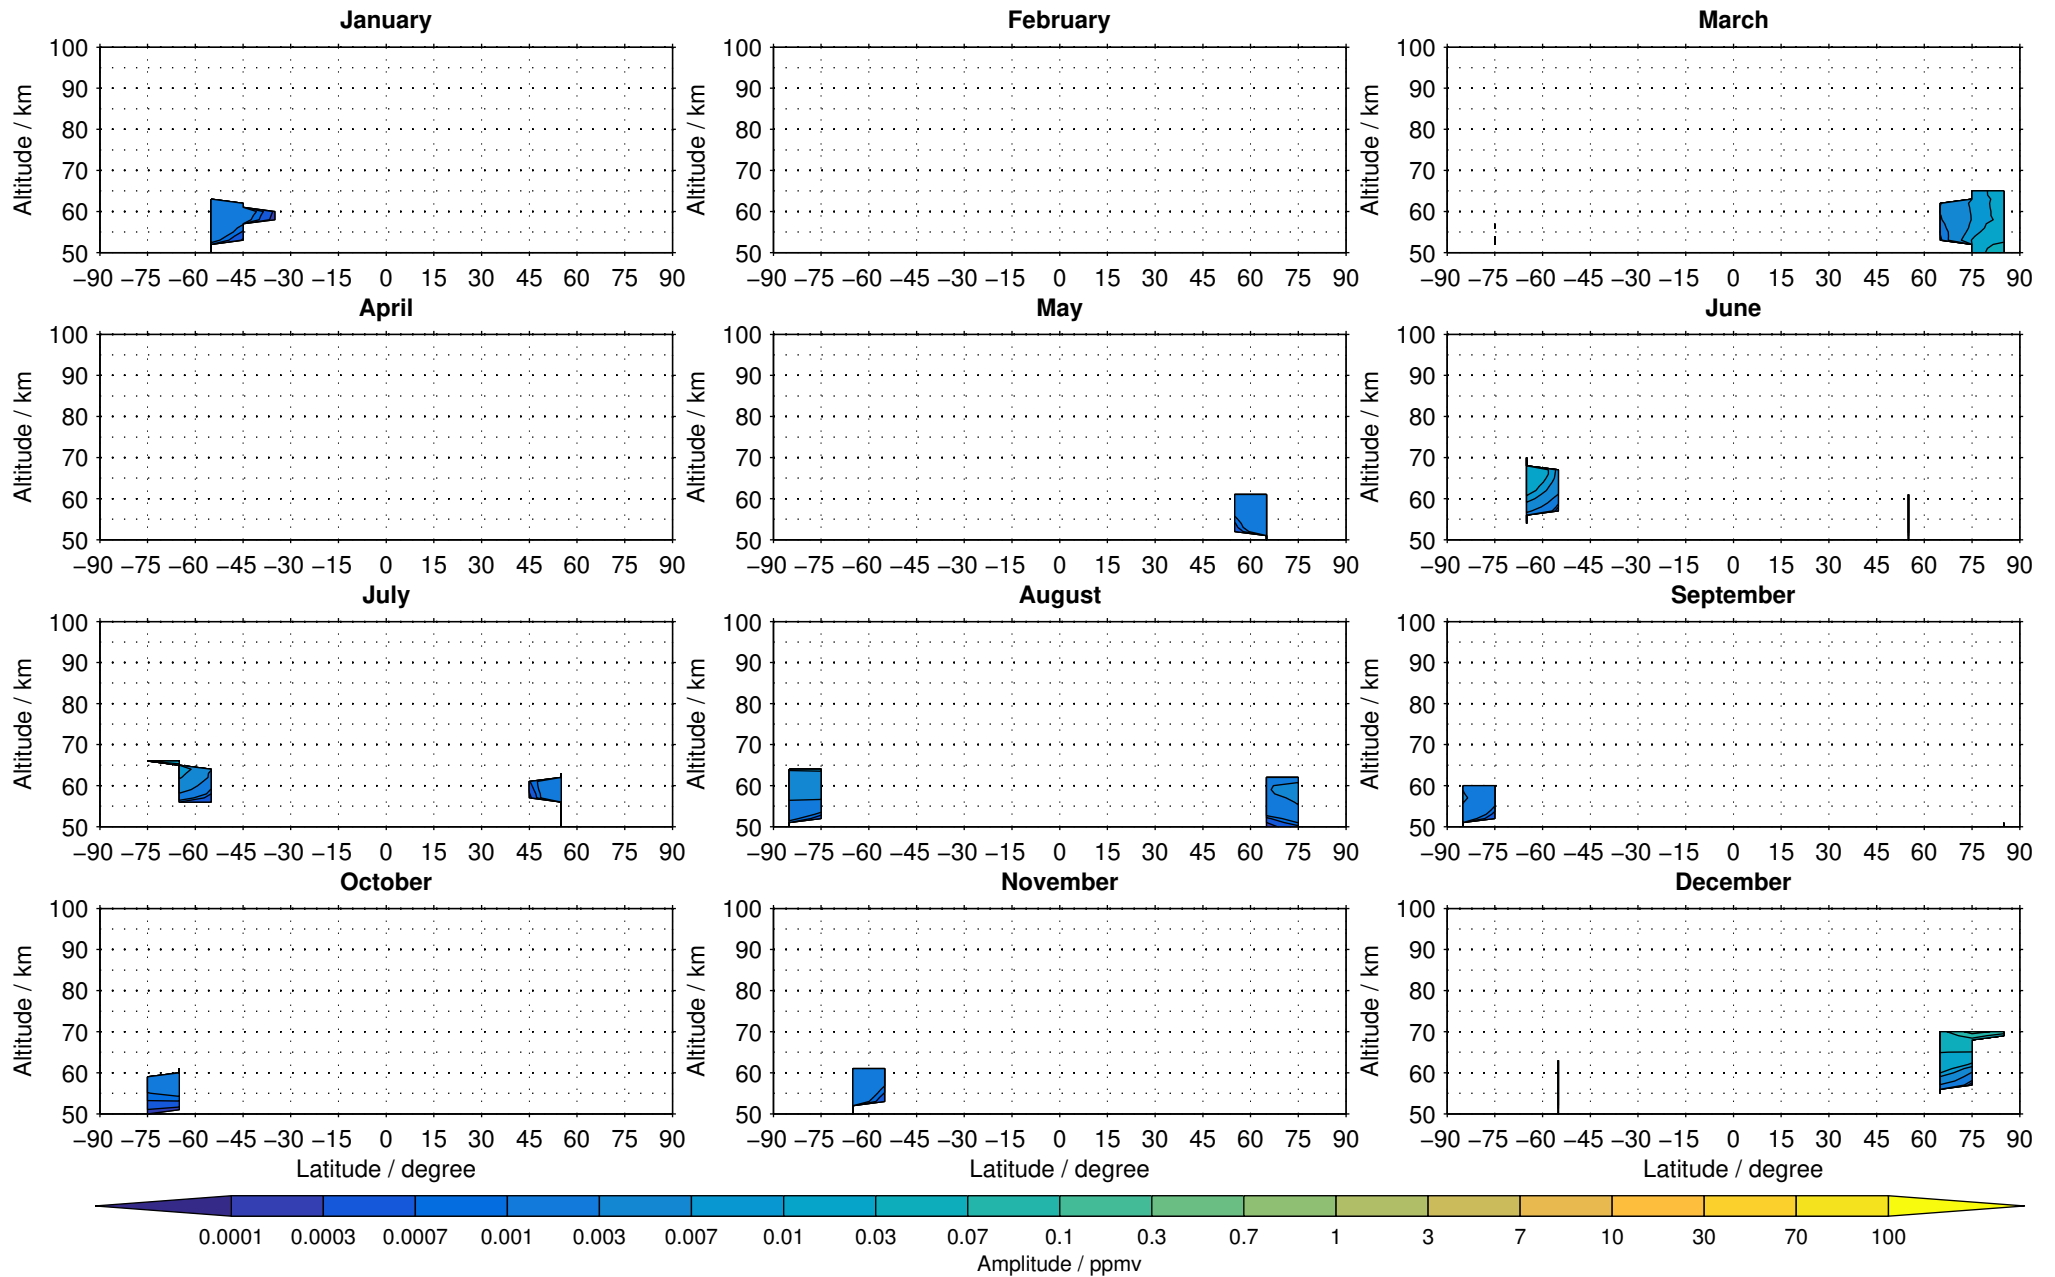

# Envisat/MIPAS (IMKIAA) V5R v220/221 NOM nighttime nitric oxide distribution for 2005

Creation Time:  
11-04-2017  
21:26:40 LT

# Envisat/MIPAS (IMKIAA) V5R v220/221 NOM nighttime nitric oxide distribution for 2006

Creation Time:  
11-04-2017  
21:26:41 LT

# Envisat/MIPAS (IMKIAA) V5R v220/221 NOM nighttime nitric oxide distribution for 2007

Creation Time:  
11-04-2017  
21:26:42 LT