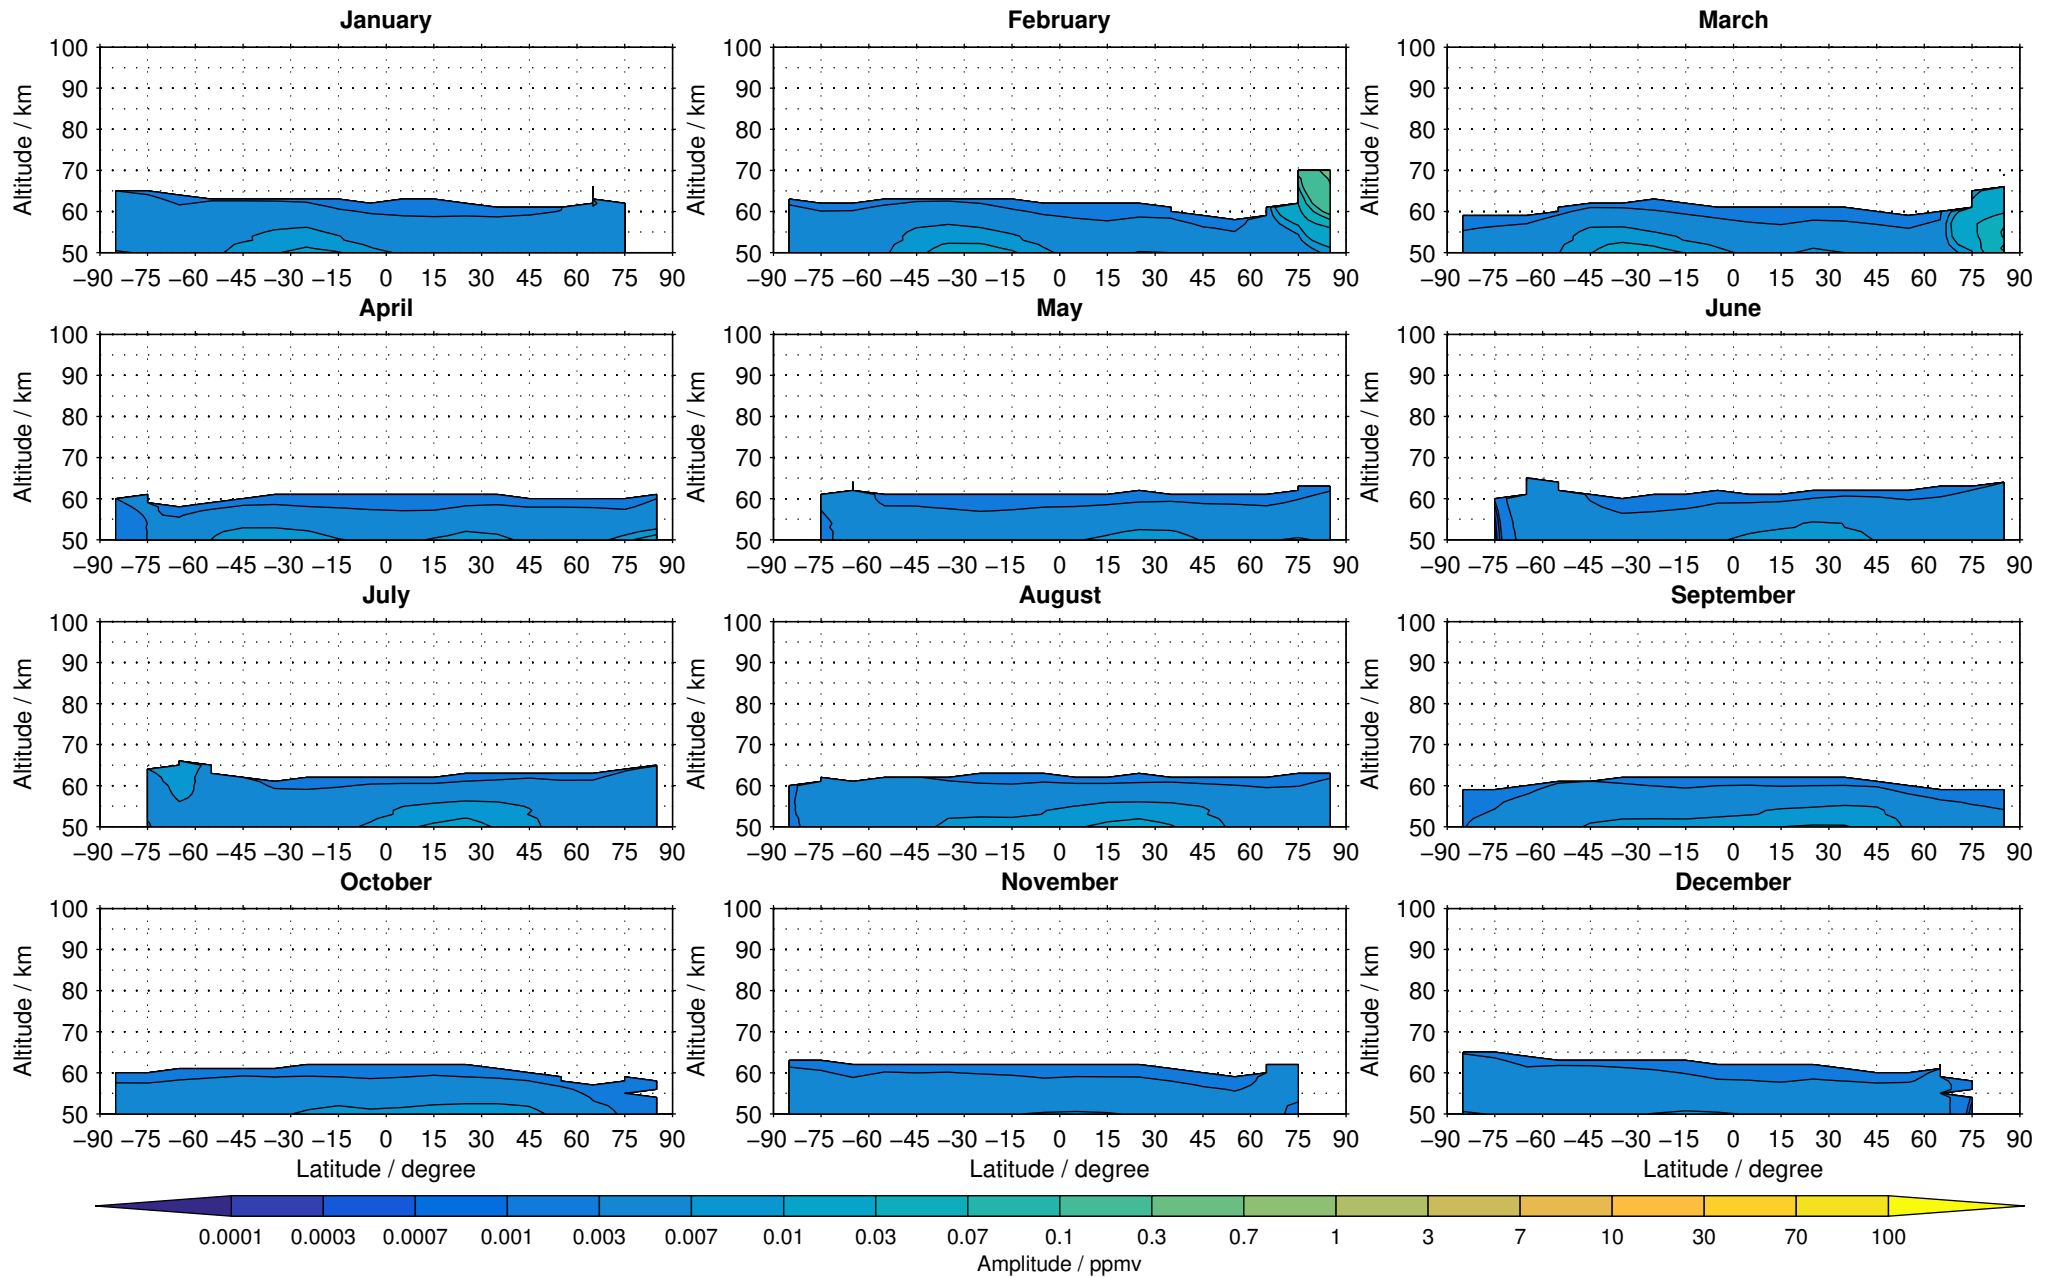

Creation Time:
11-04-2017
21:26:30 LT

Envisat/MIPAS (IMKIAA) V5R v220/221 NOM daytime nitric oxide distribution for 2007

Creation Time:
11-04-2017
21:26:31 LT

Envisat/MIPAS (IMKIAA) V5R v220/221 NOM daytime nitric oxide distribution for 2008

Creation Time:
11-04-2017
21:26:32 LT

Envisat/MIPAS (IMKIAA) V5R v220/221 NOM daytime nitric oxide distribution for 2009

Creation Time:
11-04-2017
21:26:32 LT

Envisat/MIPAS (IMKIAA) V5R v220/221 NOM daytime nitric oxide distribution for 2010

Creation Time:
11-04-2017
21:26:33 LT

Envisat/MIPAS (IMKIAA) V5R v220/221 NOM daytime nitric oxide distribution for 2011

Creation Time:
11-04-2017
21:26:34 LT

Envisat/MIPAS (IMKIAA) V5R v220/221 NOM daytime nitric oxide distribution for 2012