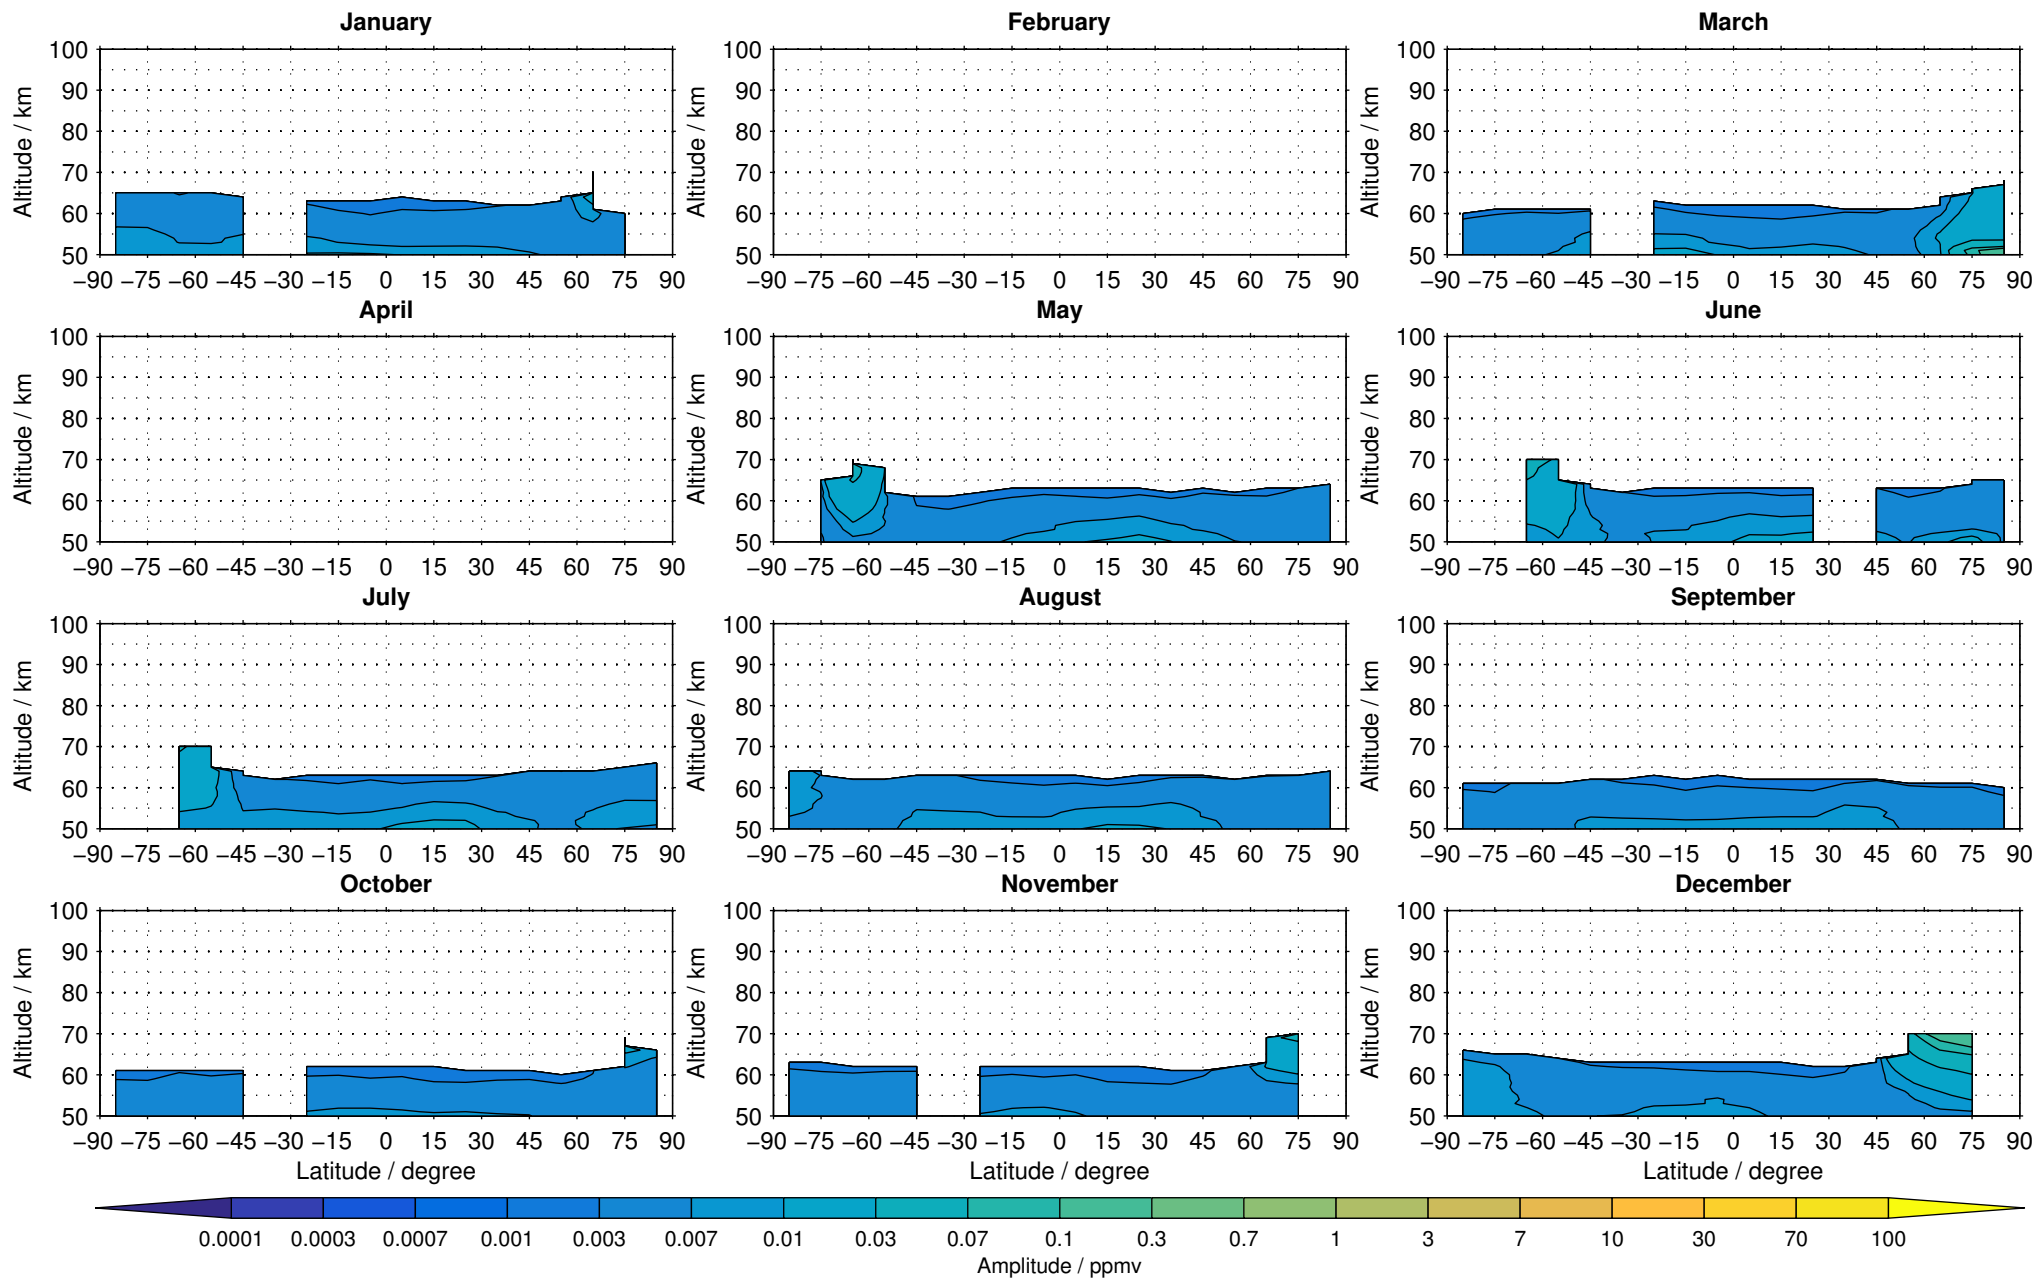

Envisat/MIPAS (IMKIAA) V5R v220/221 NOM daytime nitric oxide distribution for 2005

Creation Time:
11-04-2017
21:26:29 LT

Envisat/MIPAS (IMKIAA) V5R v220/221 NOM daytime nitric oxide distribution for 2006

Creation Time:
11-04-2017
21:26:30 LT

Envisat/MIPAS (IMKIAA) V5R v220/221 NOM daytime nitric oxide distribution for 2007

Creation Time:
11-04-2017
21:26:31 LT

Envisat/MIPAS (IMKIAA) V5R v220/221 NOM daytime nitric oxide distribution for 2008

Creation Time:
11-04-2017
21:26:32 LT

Envisat/MIPAS (IMKIAA) V5R v220/221 NOM daytime nitric oxide distribution for 2009

Creation Time:
11-04-2017
21:26:32 LT

Envisat/MIPAS (IMKIAA) V5R v220/221 NOM daytime nitric oxide distribution for 2010