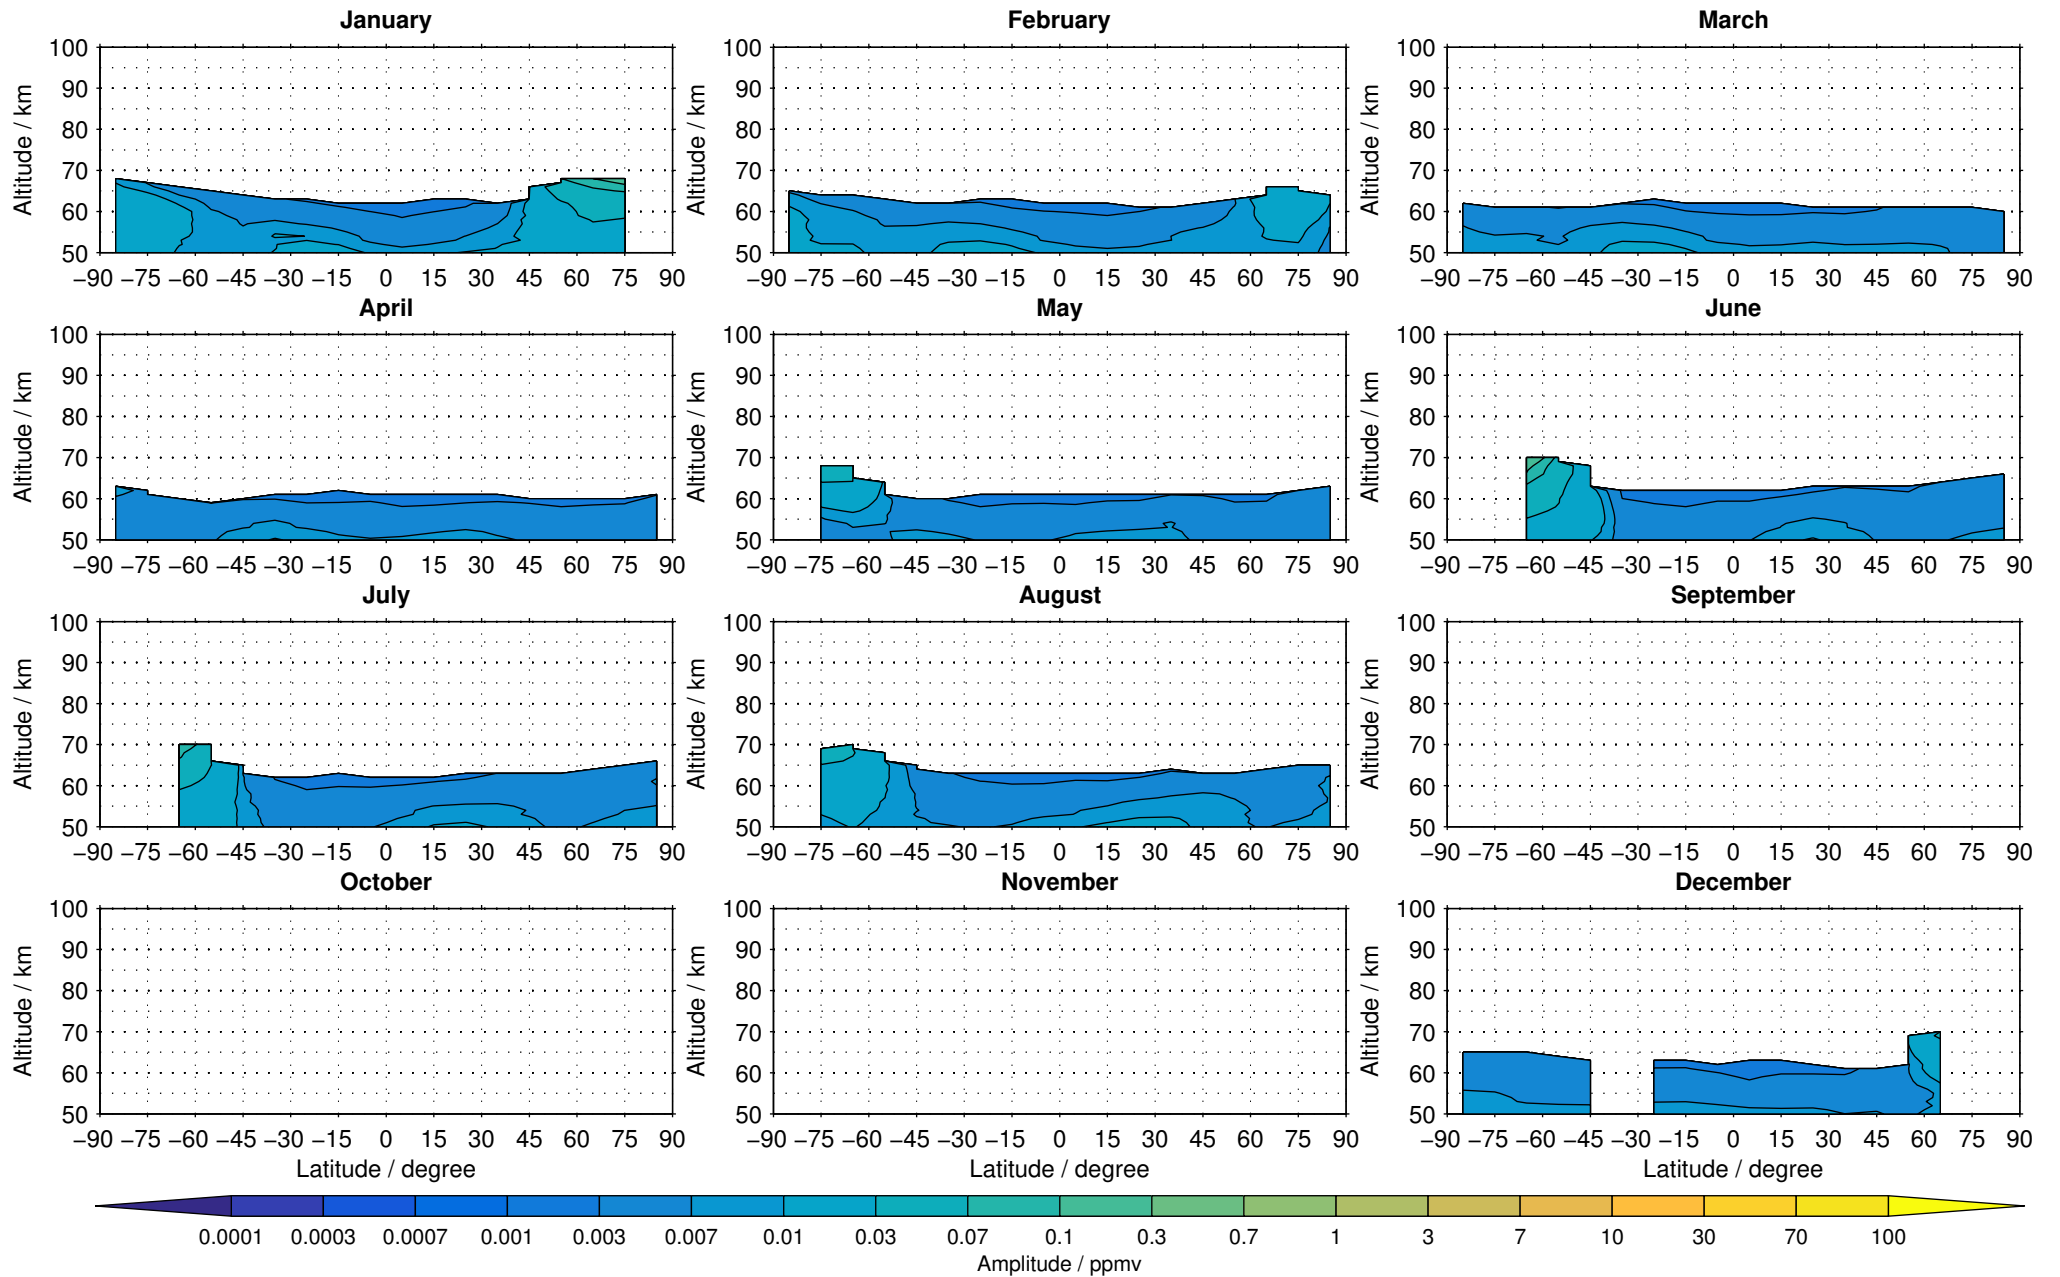

Envisat/MIPAS (IMKIAA) V5R v220/221 NOM daytime nitric oxide distribution for 2005

Creation Time:
11-04-2017
21:26:29 LT

Envisat/MIPAS (IMKIAA) V5R v220/221 NOM daytime nitric oxide distribution for 2006

Creation Time:
11-04-2017
21:26:30 LT

Envisat/MIPAS (IMKIAA) V5R v220/221 NOM daytime nitric oxide distribution for 2007

Creation Time:
11-04-2017
21:26:31 LT

Envisat/MIPAS (IMKIAA) V5R v220/221 NOM daytime nitric oxide distribution for 2008

Creation Time:
11-04-2017
21:26:32 LT

Envisat/MIPAS (IMKIAA) V5R v220/221 NOM daytime nitric oxide distribution for 2009

Creation Time:
11-04-2017
21:26:32 LT

Envisat/MIPAS (IMKIAA) V5R v220/221 NOM daytime nitric oxide distribution for 2010