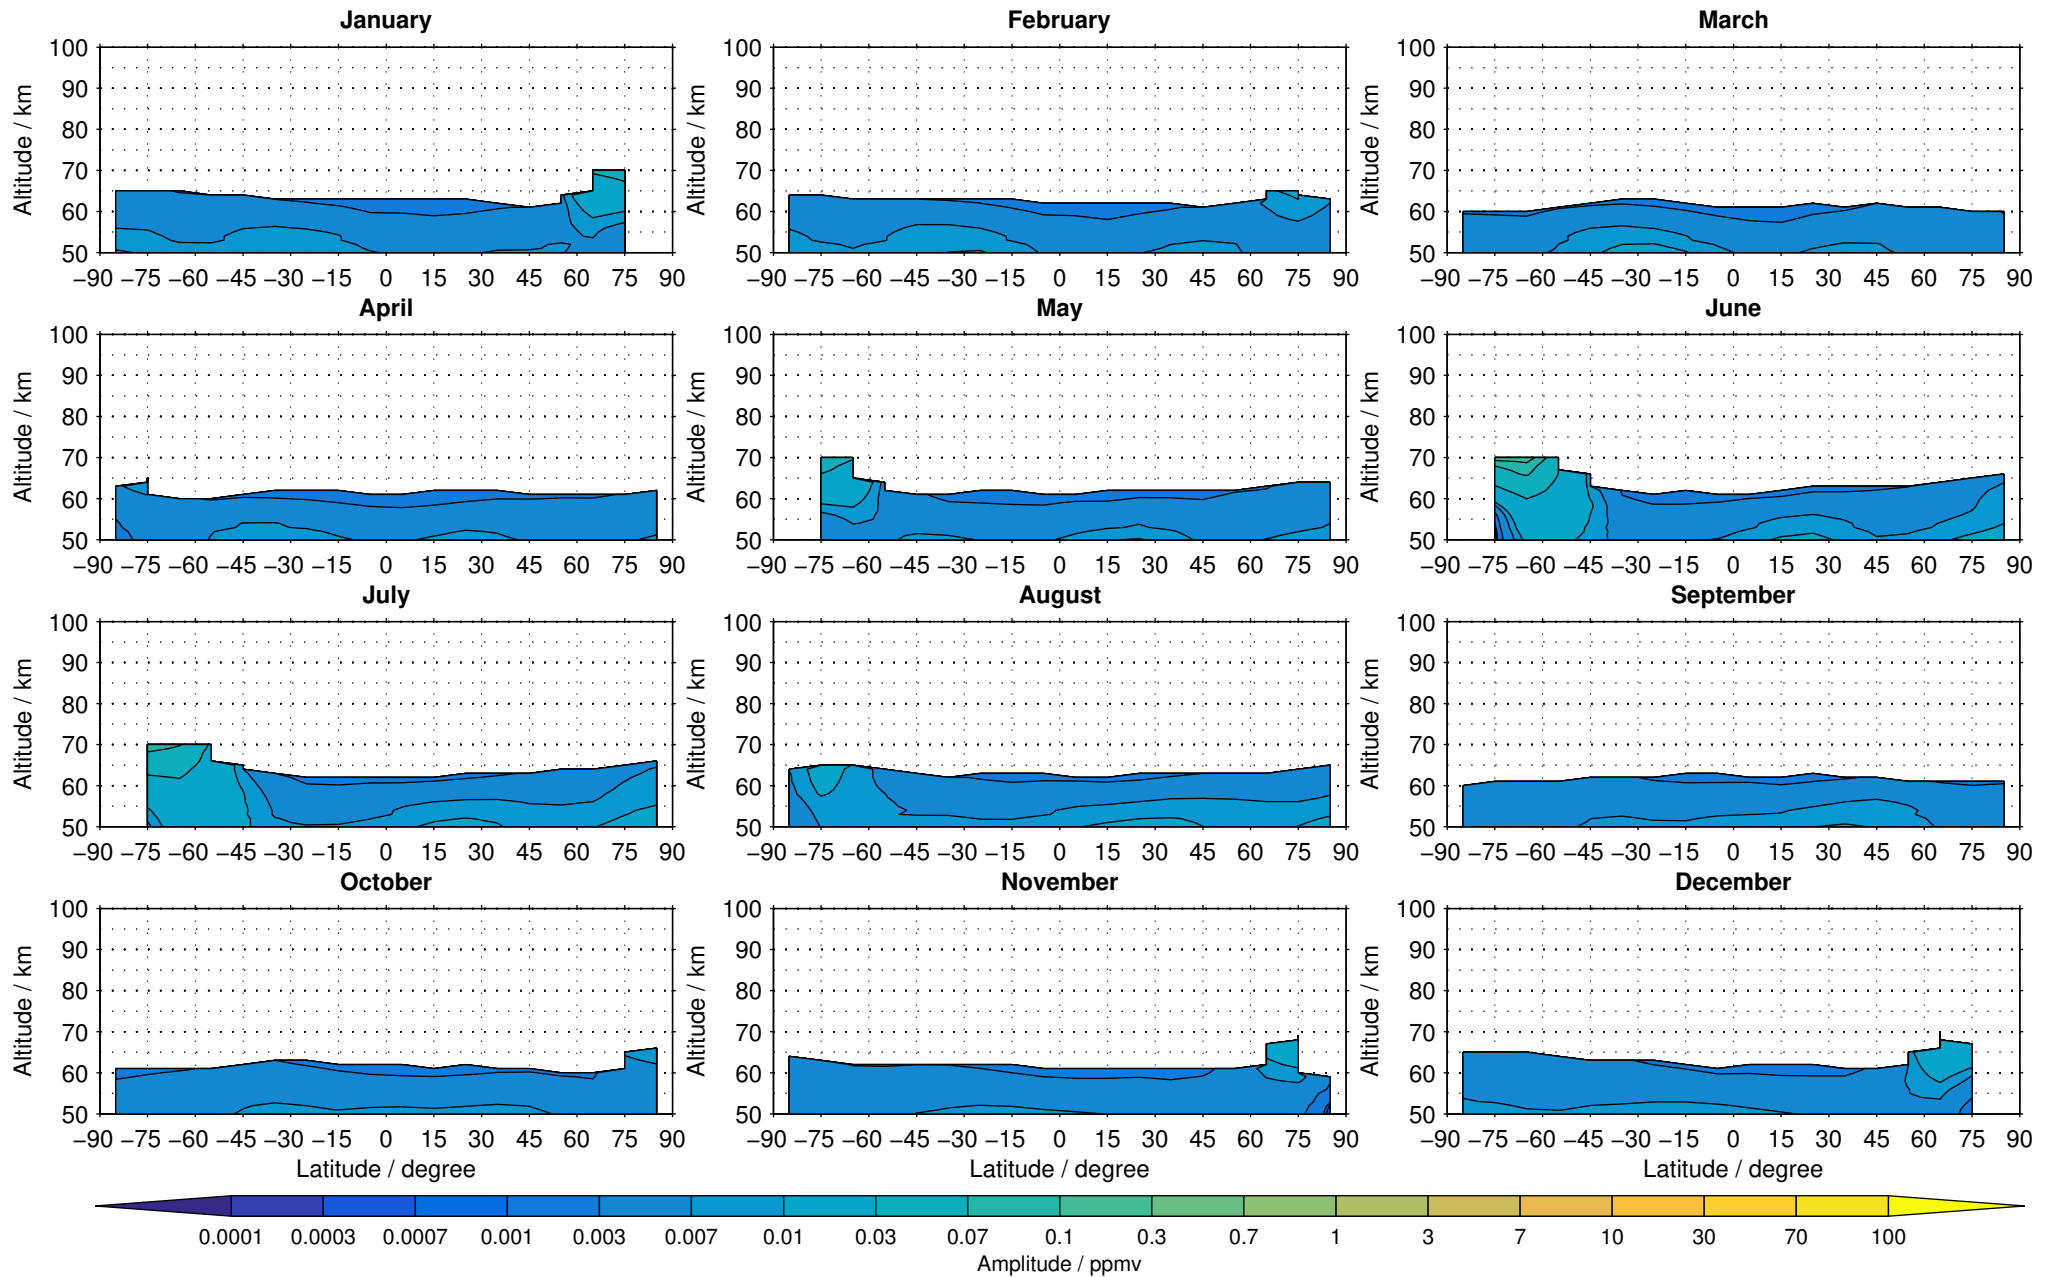

Creation Time:
11-04-2017
21:26:32 LT

Envisat/MIPAS (IMKIAA) V5R v220/221 NOM daytime nitric oxide distribution for 2009

Creation Time:
11-04-2017
21:26:32 LT

Envisat/MIPAS (IMKIAA) V5R v220/221 NOM daytime nitric oxide distribution for 2010

Creation Time:
11-04-2017
21:26:33 LT

Envisat/MIPAS (IMKIAA) V5R v220/221 NOM daytime nitric oxide distribution for 2011

Creation Time:
11-04-2017
21:26:34 LT

Envisat/MIPAS (IMKIAA) V5R v220/221 NOM daytime nitric oxide distribution for 2012