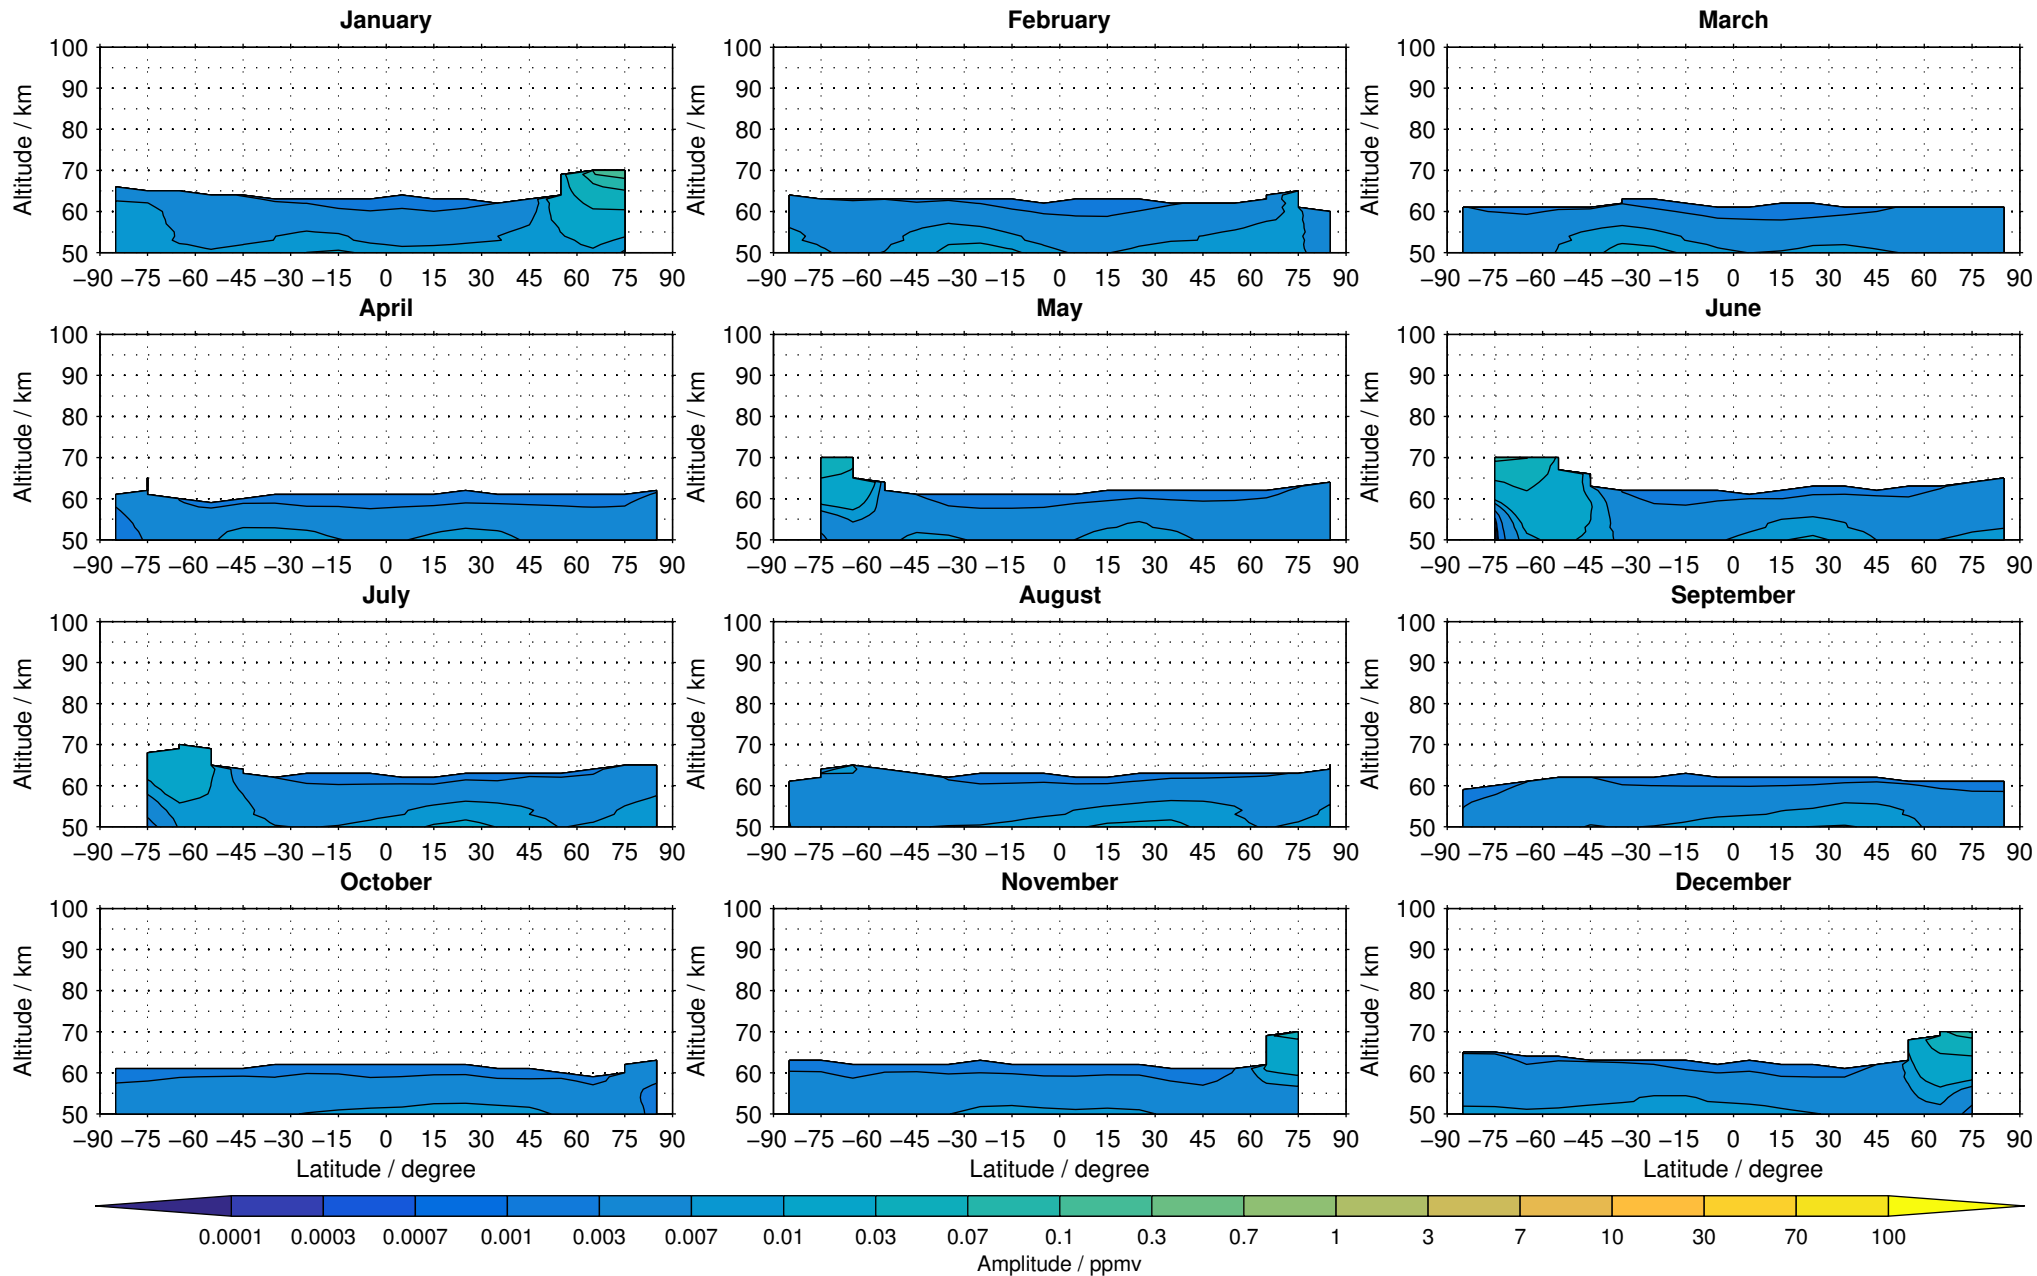

Envisat/MIPAS (IMKIAA) V5R v220/221 NOM daytime nitric oxide distribution for 2005

Creation Time:
11-04-2017
21:26:29 LT

Envisat/MIPAS (IMKIAA) V5R v220/221 NOM daytime nitric oxide distribution for 2006

Creation Time:
11-04-2017
21:26:30 LT

Envisat/MIPAS (IMKIAA) V5R v220/221 NOM daytime nitric oxide distribution for 2007

Creation Time:
11-04-2017
21:26:31 LT

Envisat/MIPAS (IMKIAA) V5R v220/221 NOM daytime nitric oxide distribution for 2008

Creation Time:
11-04-2017
21:26:32 LT

Envisat/MIPAS (IMKIAA) V5R v220/221 NOM daytime nitric oxide distribution for 2009

Creation Time:
11-04-2017
21:26:32 LT

Envisat/MIPAS (IMKIAA) V5R v220/221 NOM daytime nitric oxide distribution for 2010