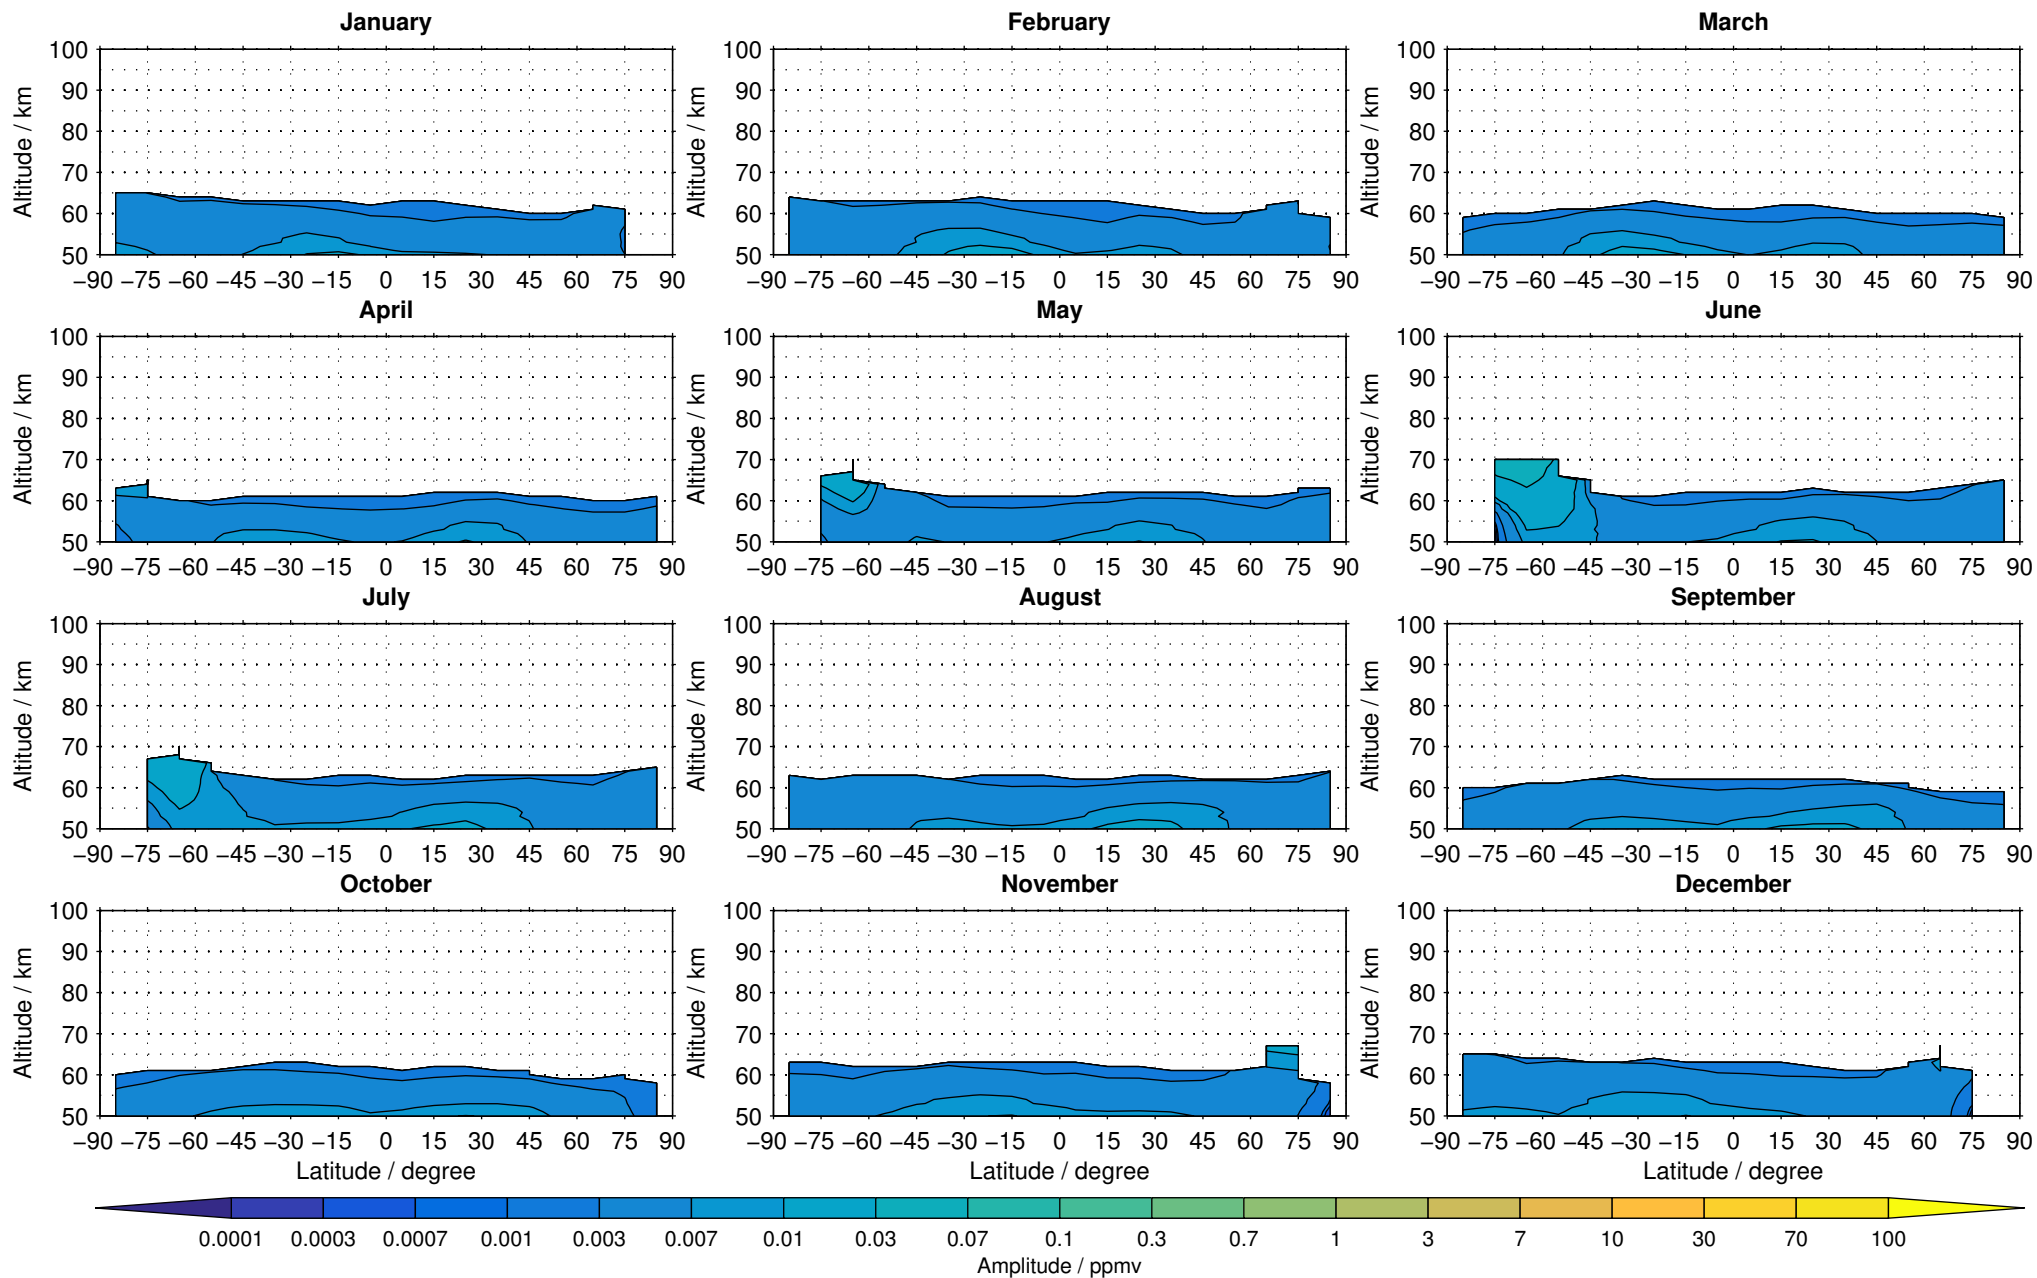

Creation Time:
11-04-2017
21:26:32 LT

Envisat/MIPAS (IMKIAA) V5R v220/221 NOM daytime nitric oxide distribution for 2009

Creation Time:
11-04-2017
21:26:32 LT

Envisat/MIPAS (IMKIAA) V5R v220/221 NOM daytime nitric oxide distribution for 2010

Creation Time:
11-04-2017
21:26:33 LT

Envisat/MIPAS (IMKIAA) V5R v220/221 NOM daytime nitric oxide distribution for 2011

Creation Time:
11-04-2017
21:26:34 LT

Envisat/MIPAS (IMKIAA) V5R v220/221 NOM daytime nitric oxide distribution for 2012