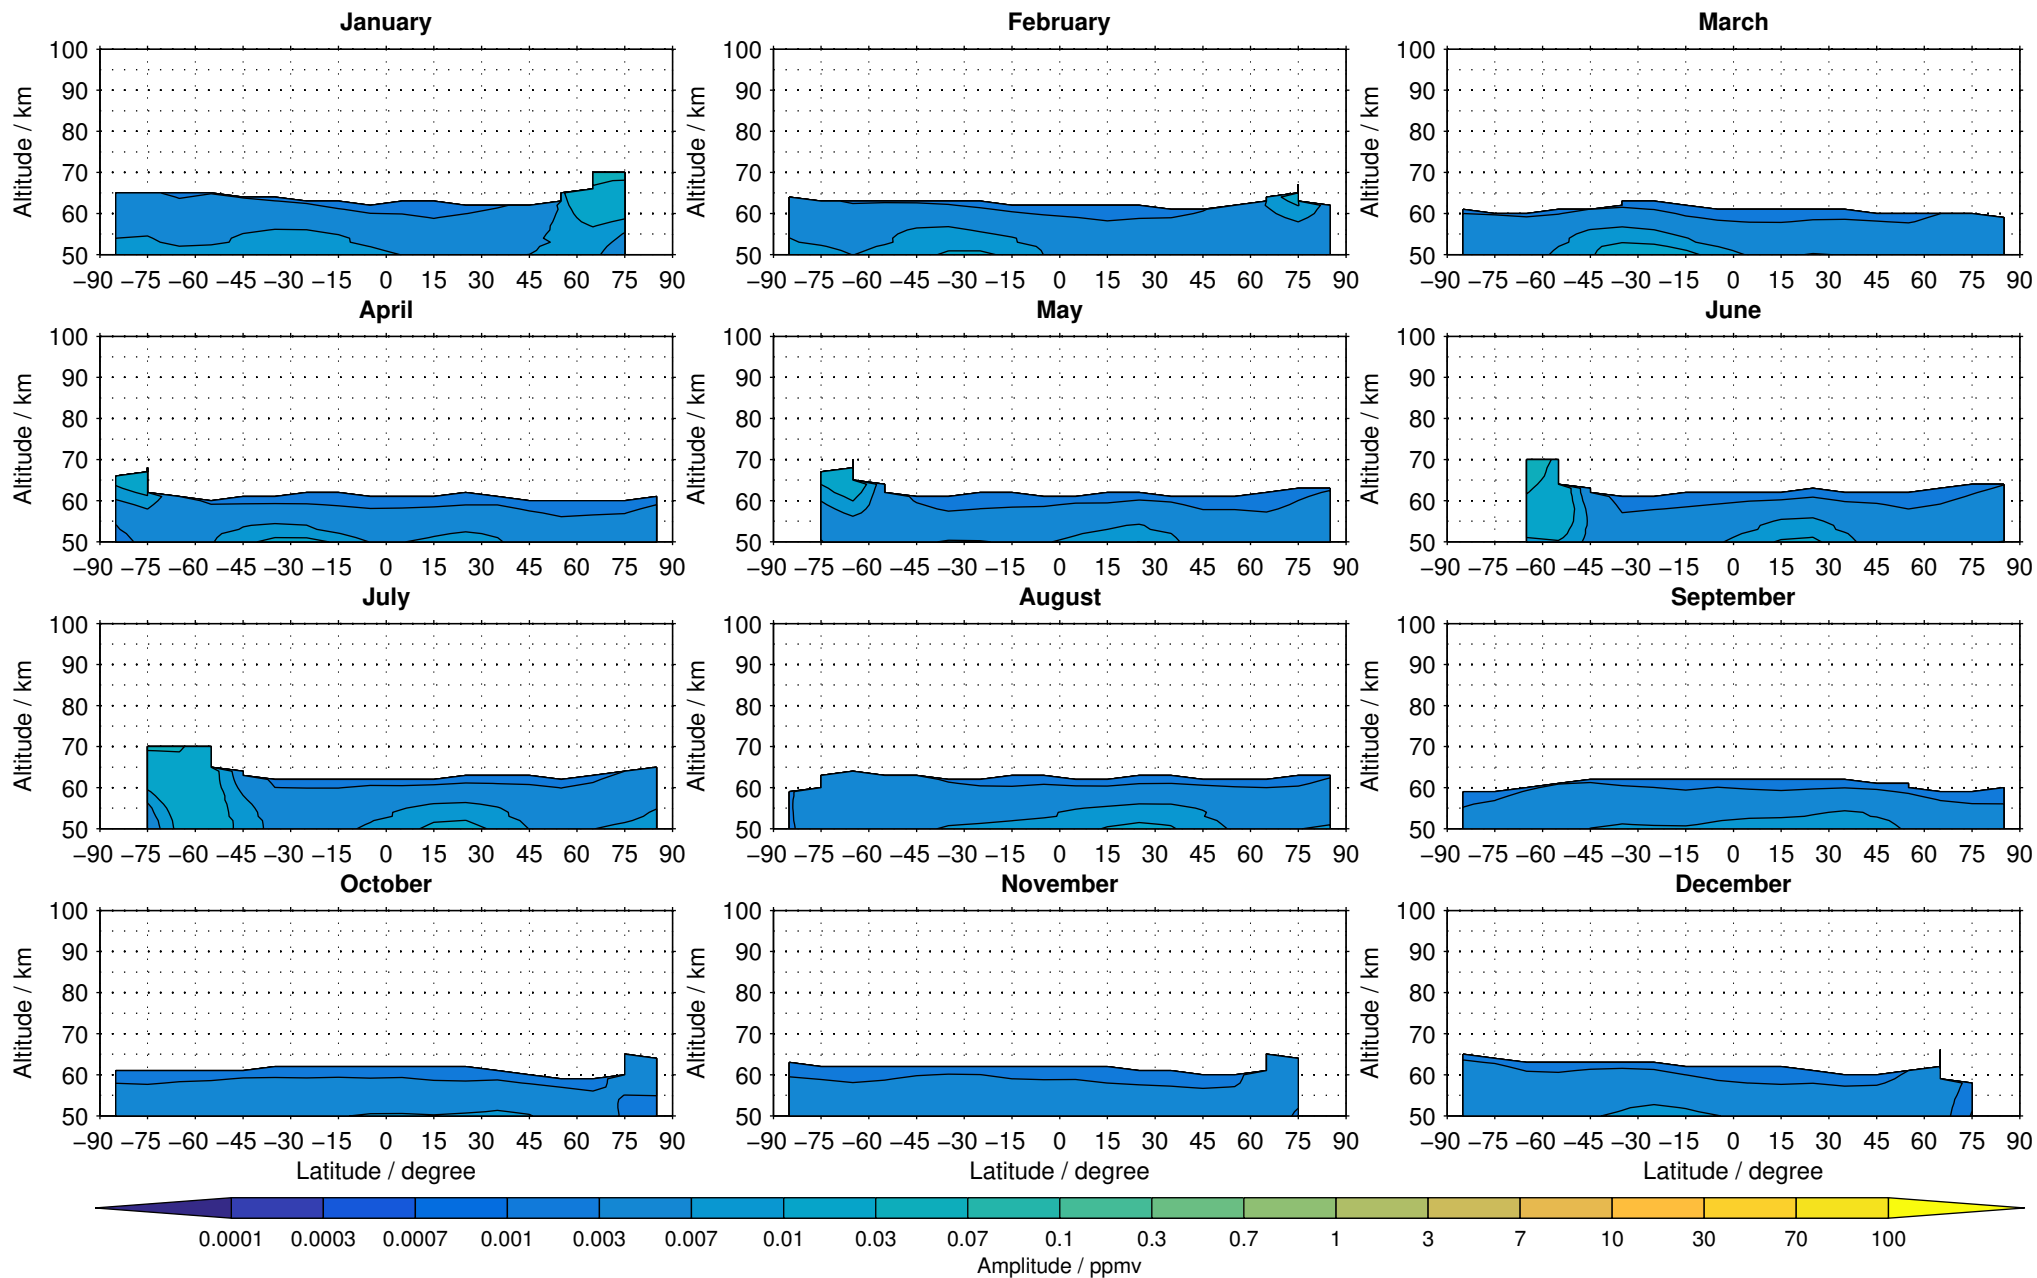

Creation Time:
11-04-2017
21:26:30 LT

Envisat/MIPAS (IMKIAA) V5R v220/221 NOM daytime nitric oxide distribution for 2007

Creation Time:
11-04-2017
21:26:31 LT

Envisat/MIPAS (IMKIAA) V5R v220/221 NOM daytime nitric oxide distribution for 2008

Creation Time:
11-04-2017
21:26:32 LT

Envisat/MIPAS (IMKIAA) V5R v220/221 NOM daytime nitric oxide distribution for 2009

Creation Time:
11-04-2017
21:26:32 LT

Envisat/MIPAS (IMKIAA) V5R v220/221 NOM daytime nitric oxide distribution for 2010

Creation Time:
11-04-2017
21:26:33 LT

Envisat/MIPAS (IMKIAA) V5R v220/221 NOM daytime nitric oxide distribution for 2011

Creation Time:
11-04-2017
21:26:34 LT

Envisat/MIPAS (IMKIAA) V5R v220/221 NOM daytime nitric oxide distribution for 2012