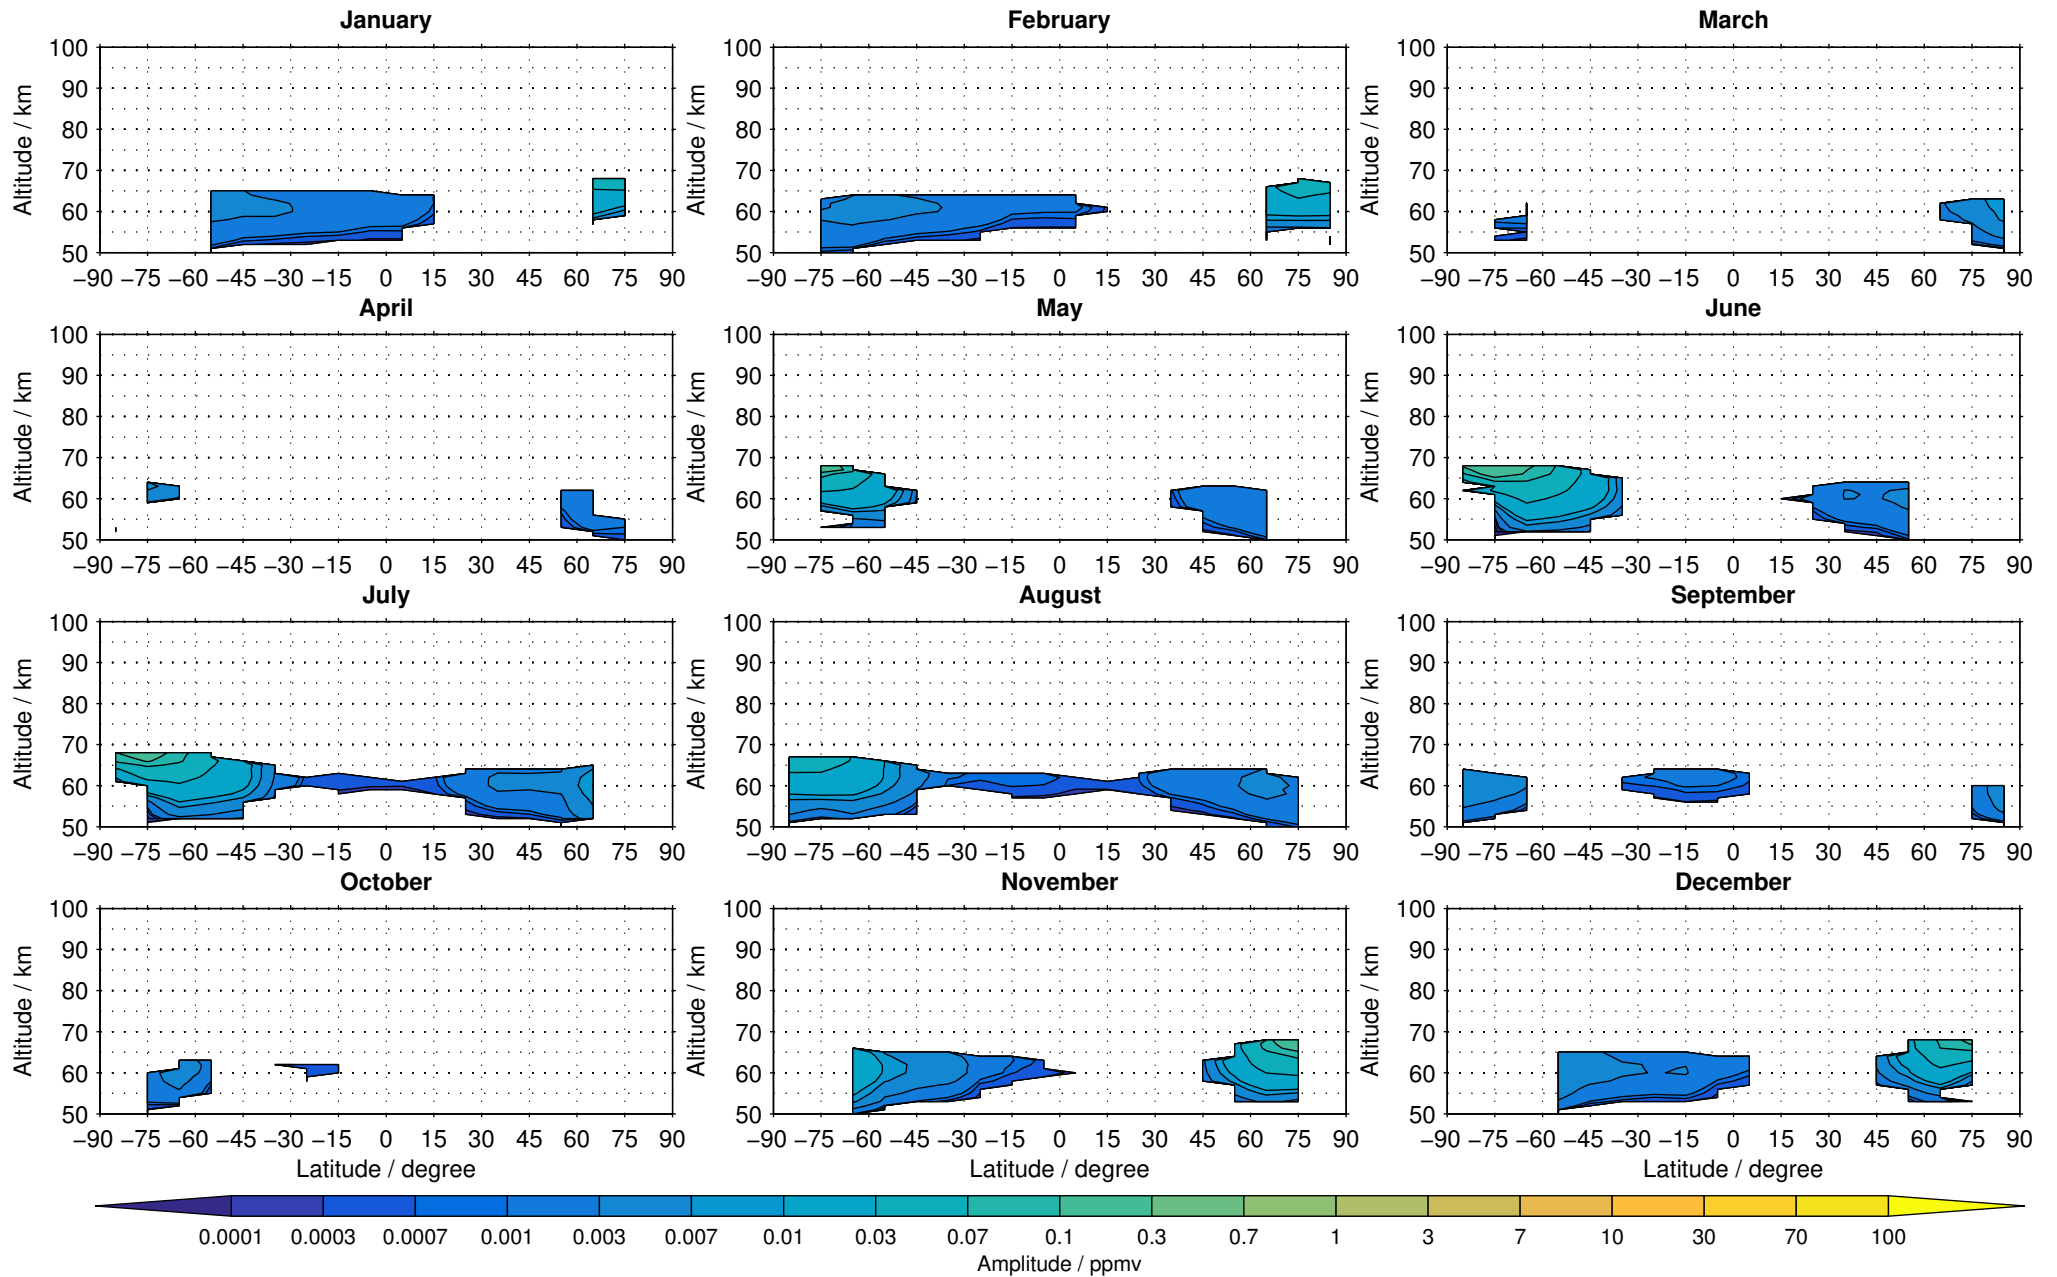

Envisat/MIPAS (IMKIAA) V5H v20 NOM nighttime nitric oxide distribution for 2002

Creation Time:
11-04-2017
21:25:44 LT

Envisat/MIPAS (IMKIAA) V5H v20 NOM nighttime nitric oxide distribution for 2003

Creation Time:
11-04-2017
21:25:45 LT

Envisat/MIPAS (IMKIAA) V5H v20 NOM nighttime nitric oxide distribution for 2004

Creation Time:
11-04-2017
21:25:45 LT