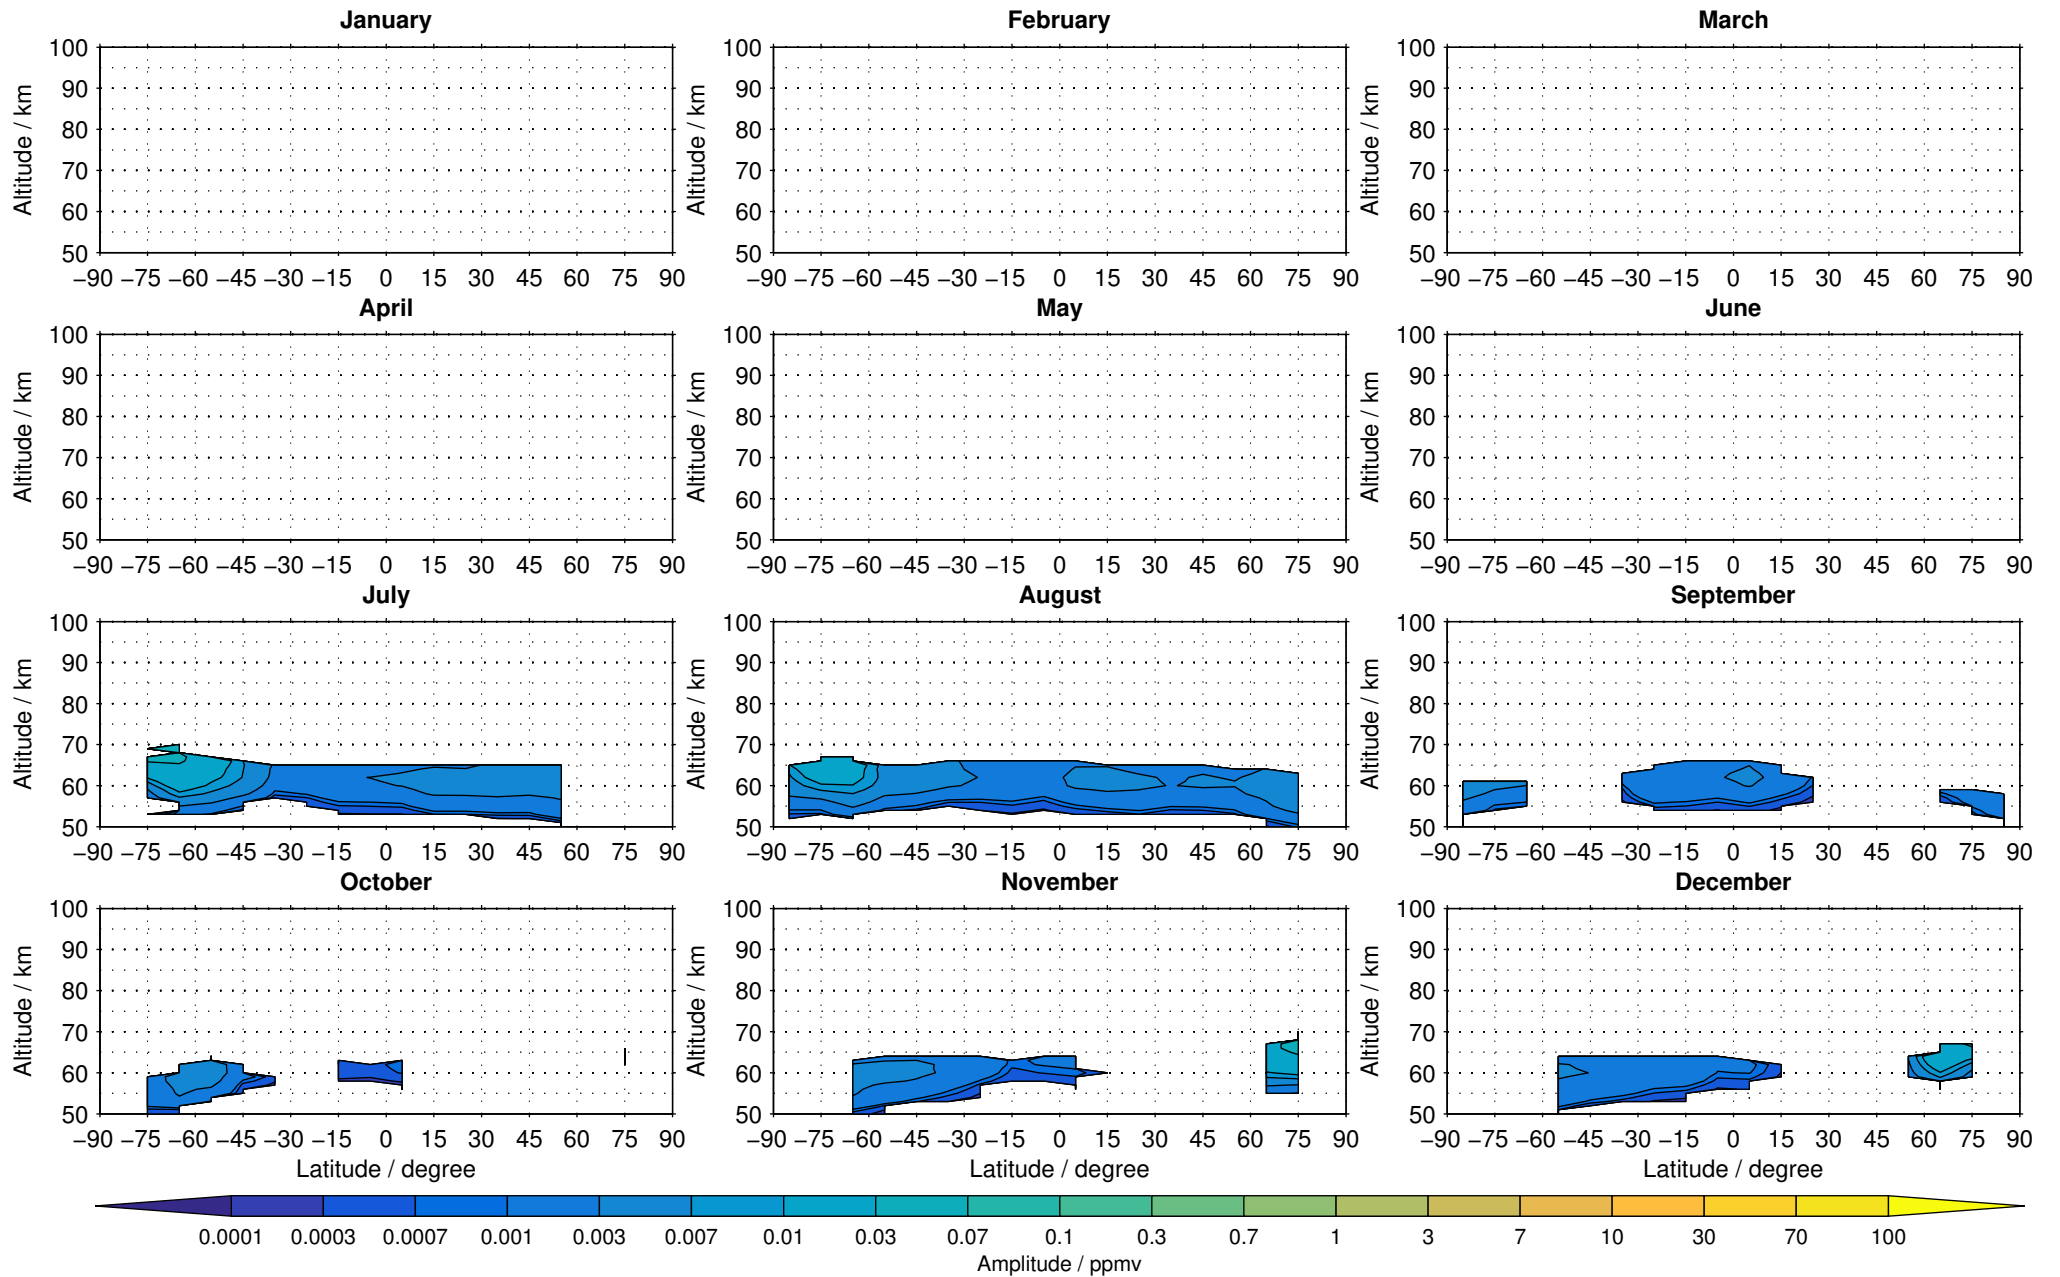

Envisat/MIPAS (IMKIAA) V5H v20 NOM nighttime nitric oxide distribution for 2002

Creation Time:
11-04-2017
21:25:44 LT

Envisat/MIPAS (IMKIAA) V5H v20 NOM nighttime nitric oxide distribution for 2003

Creation Time:
11-04-2017
21:25:45 LT

Envisat/MIPAS (IMKIAA) V5H v20 NOM nighttime nitric oxide distribution for 2004

Creation Time:
11-04-2017
21:25:45 LT