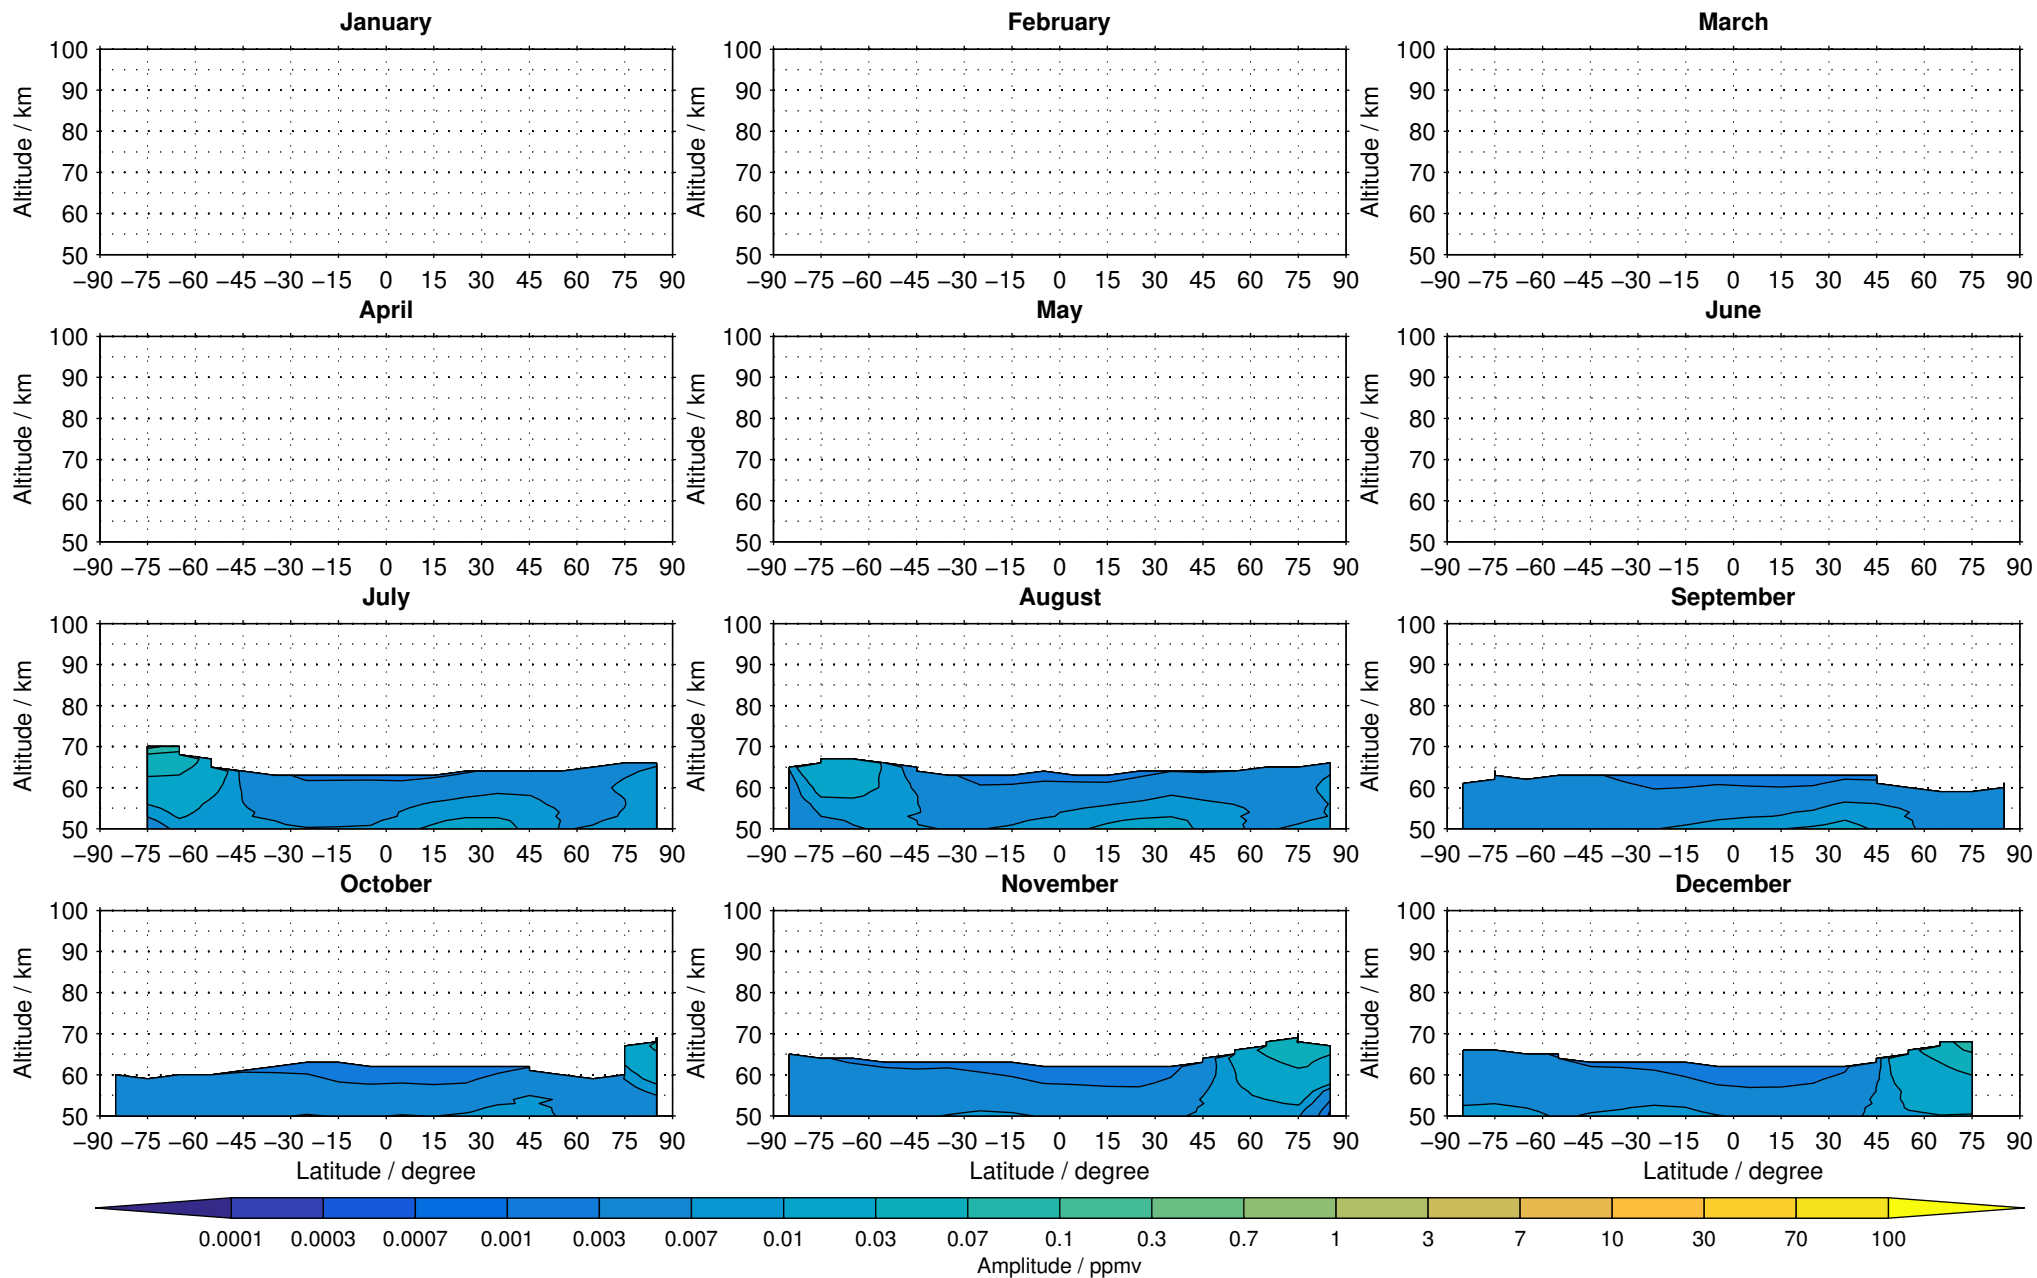

Envisat/MIPAS (IMKIAA) V5H v20 NOM daytime nitric oxide distribution for 2002

Creation Time:
11-04-2017
21:25:36 LT

Envisat/MIPAS (IMKIAA) V5H v20 NOM daytime nitric oxide distribution for 2003

Creation Time:
11-04-2017
21:25:37 LT

Envisat/MIPAS (IMKIAA) V5H v20 NOM daytime nitric oxide distribution for 2004

Creation Time:
11-04-2017
21:25:38 LT