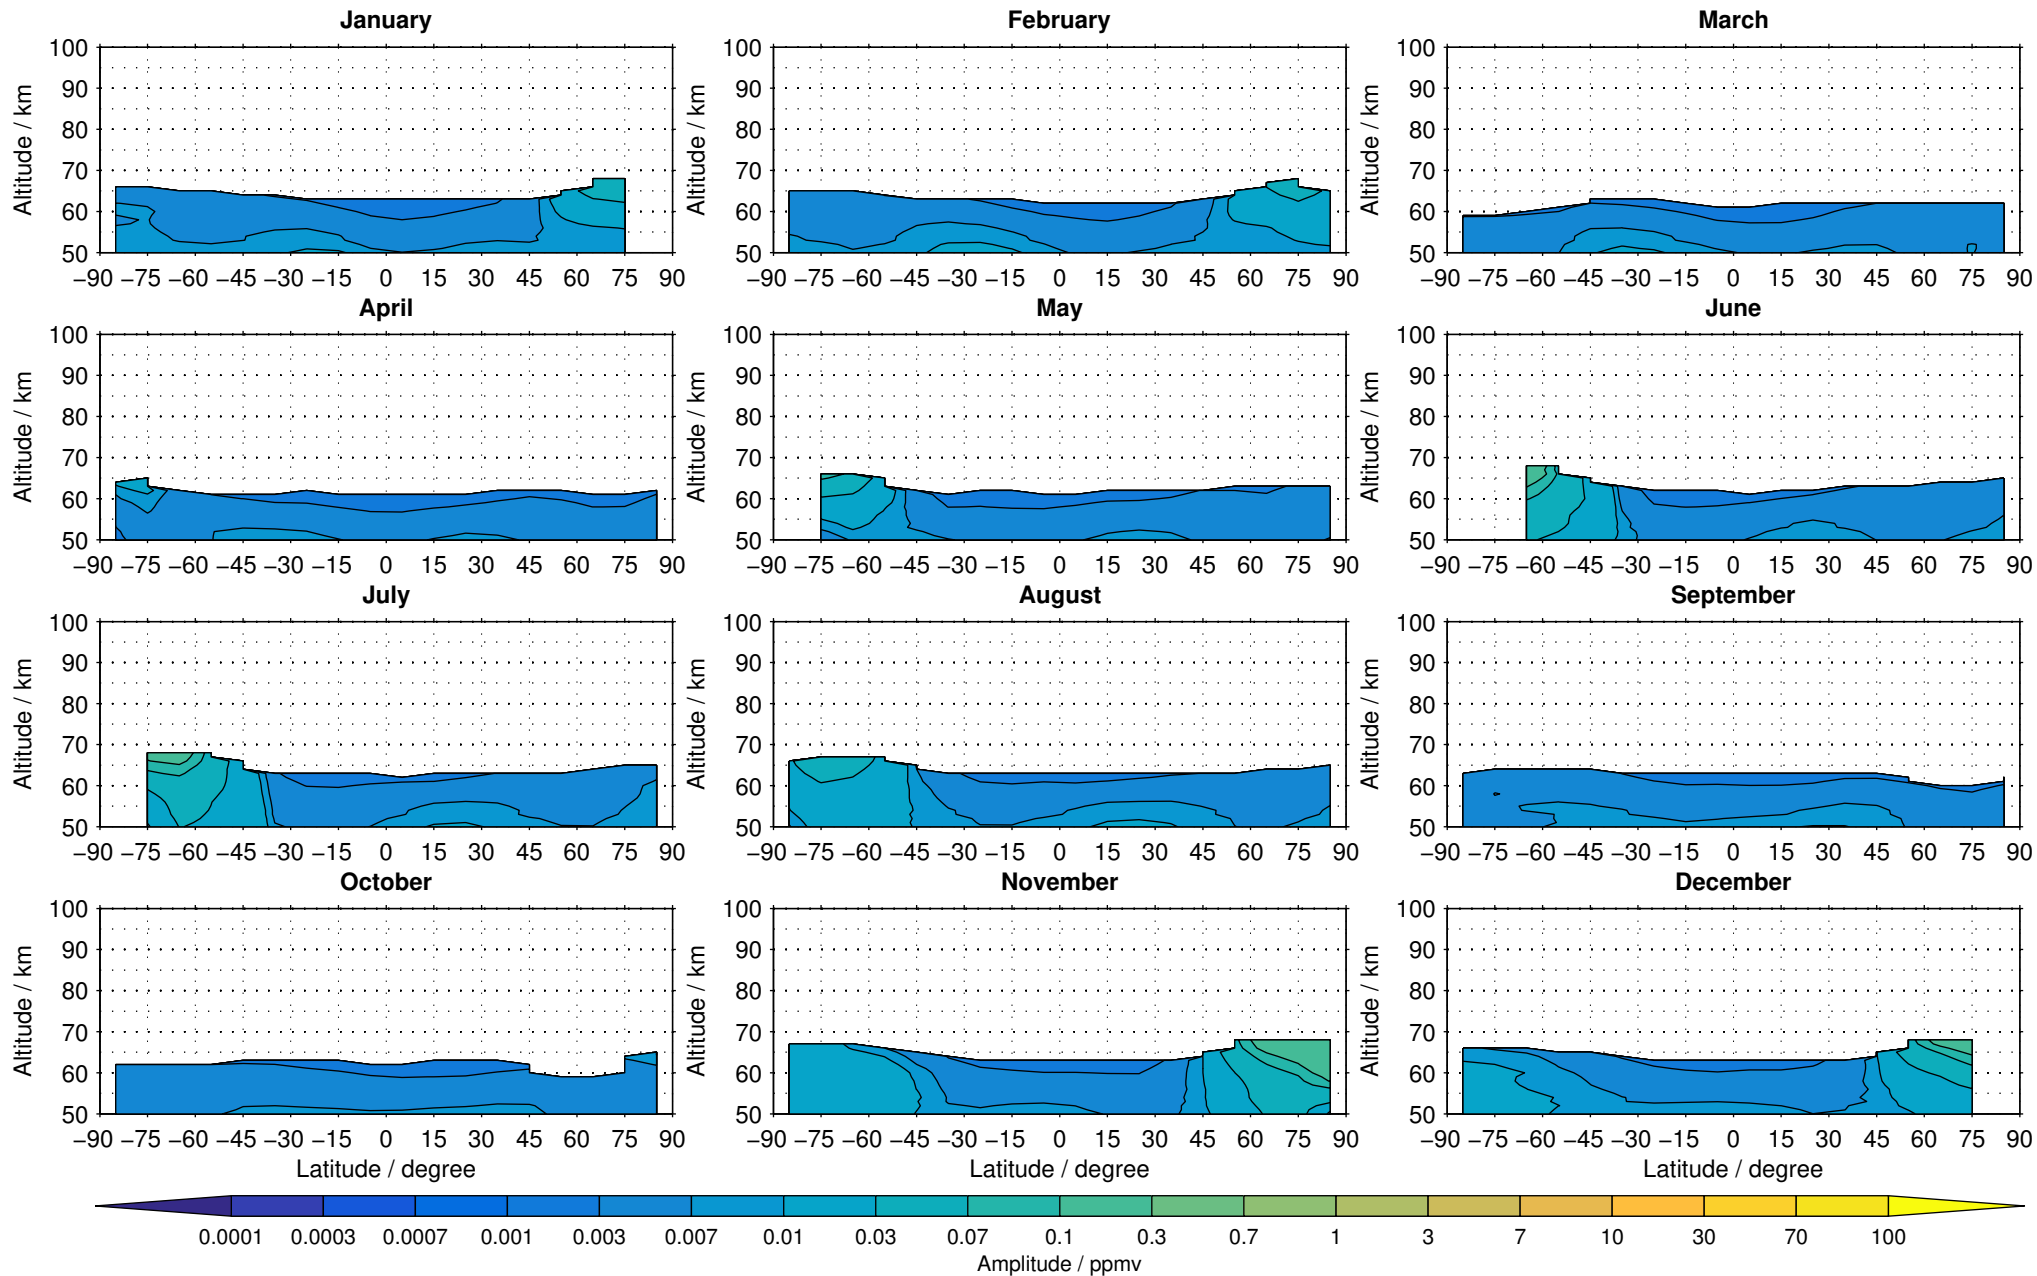

Envisat/MIPAS (IMKIAA) V5H v20 NOM daytime nitric oxide distribution for 2002

Creation Time:
11-04-2017
21:25:36 LT

Envisat/MIPAS (IMKIAA) V5H v20 NOM daytime nitric oxide distribution for 2003

Creation Time:
11-04-2017
21:25:37 LT

Envisat/MIPAS (IMKIAA) V5H v20 NOM daytime nitric oxide distribution for 2004

Creation Time:
11-04-2017
21:25:38 LT