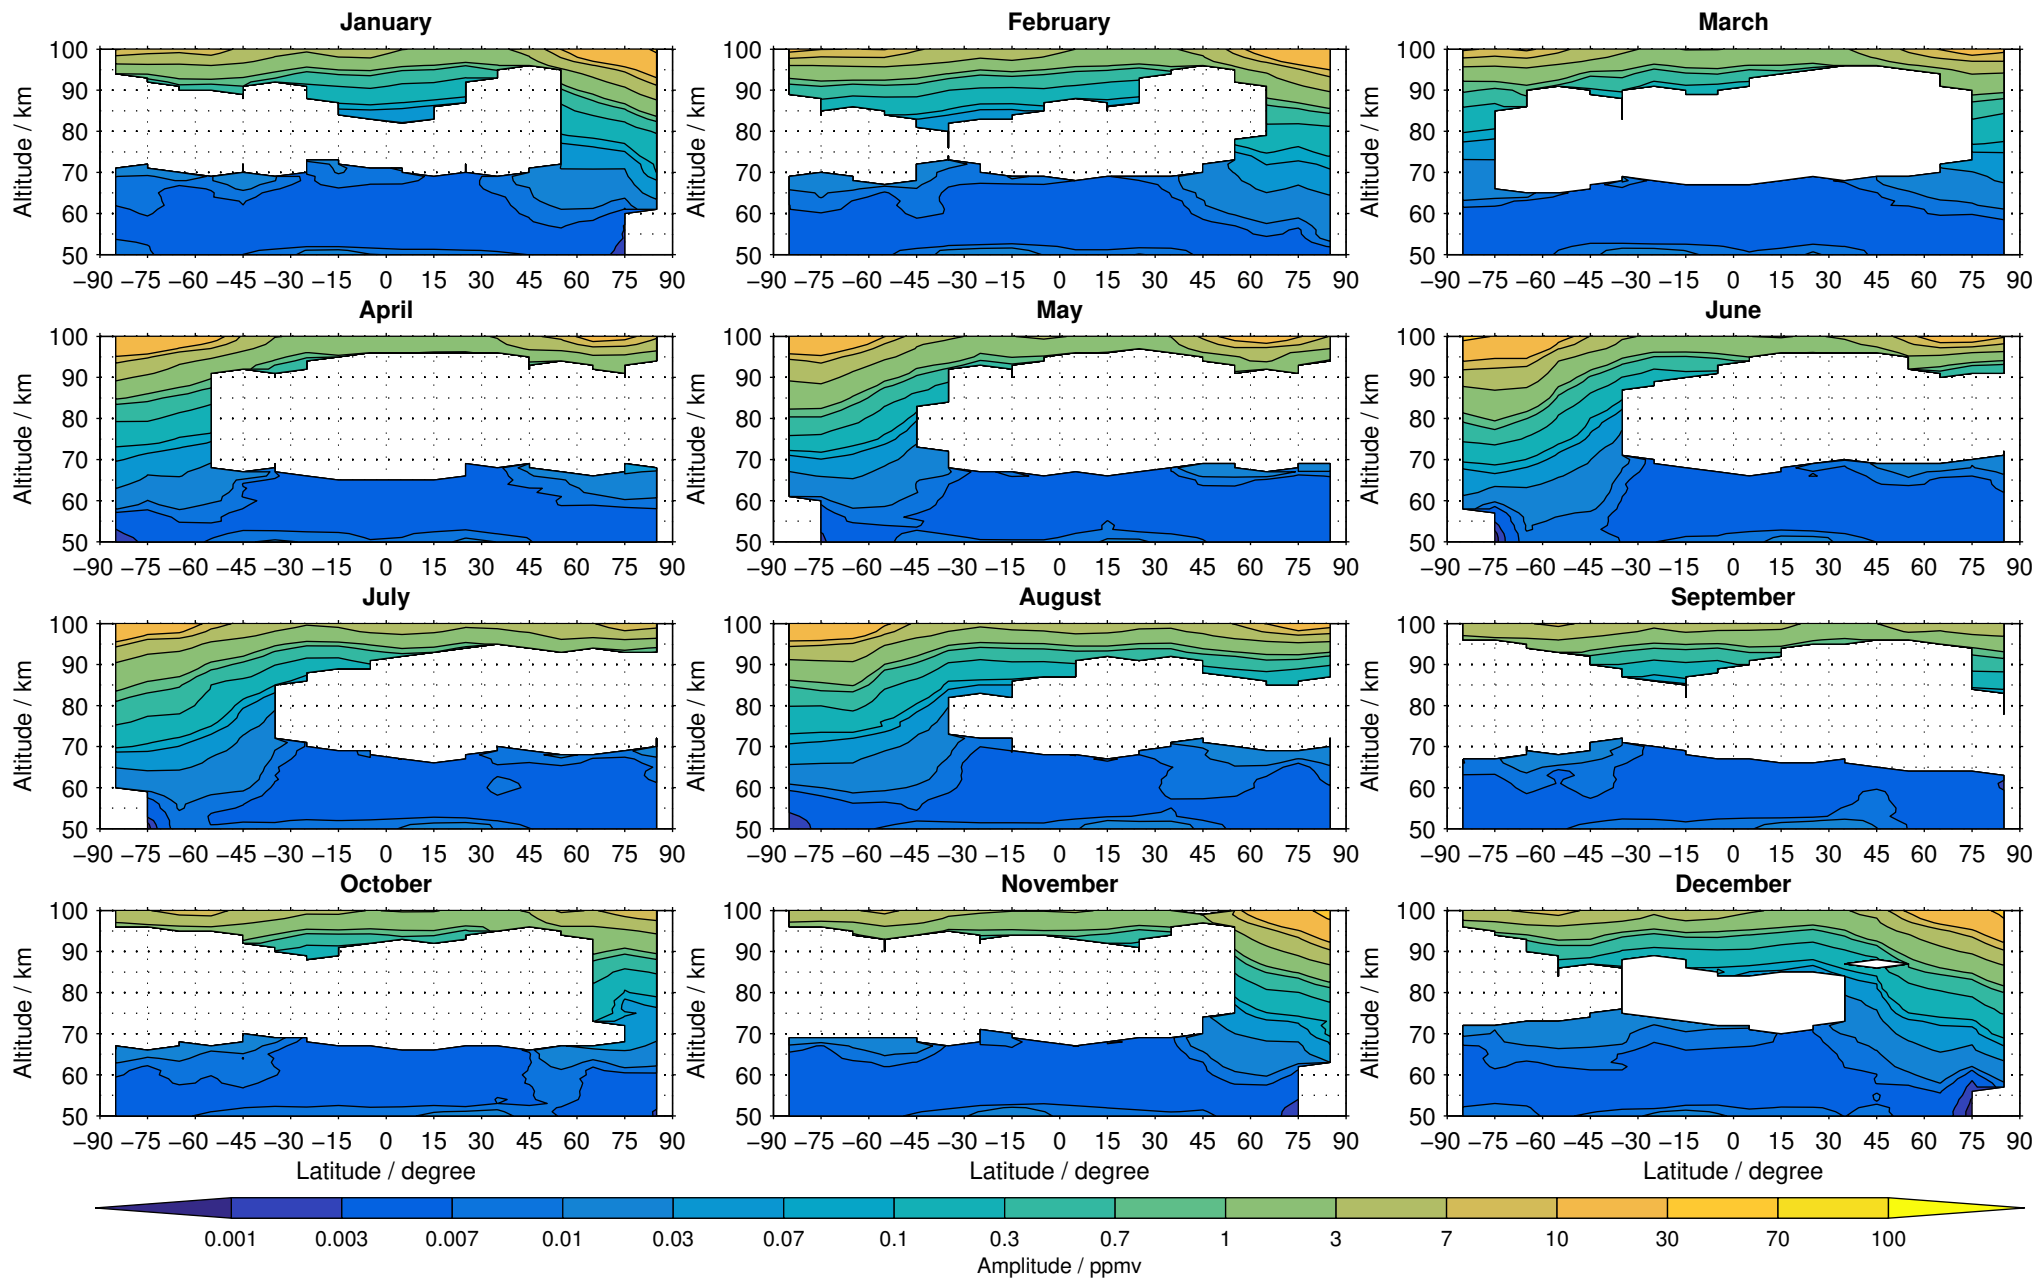

Envisat/MIPAS (IMKIAA) V5R v520 MA nitric oxide distribution for 2010

Creation Time:
16-03-2017
09:27:11 LT

Envisat/MIPAS (IMKIAA) V5R v520 MA nitric oxide distribution for 2011

Creation Time:
16-03-2017
09:27:12 LT

Envisat/MIPAS (IMKIAA) V5R v520 MA nitric oxide distribution for 2012

Creation Time:
16-03-2017
09:27:13 LT