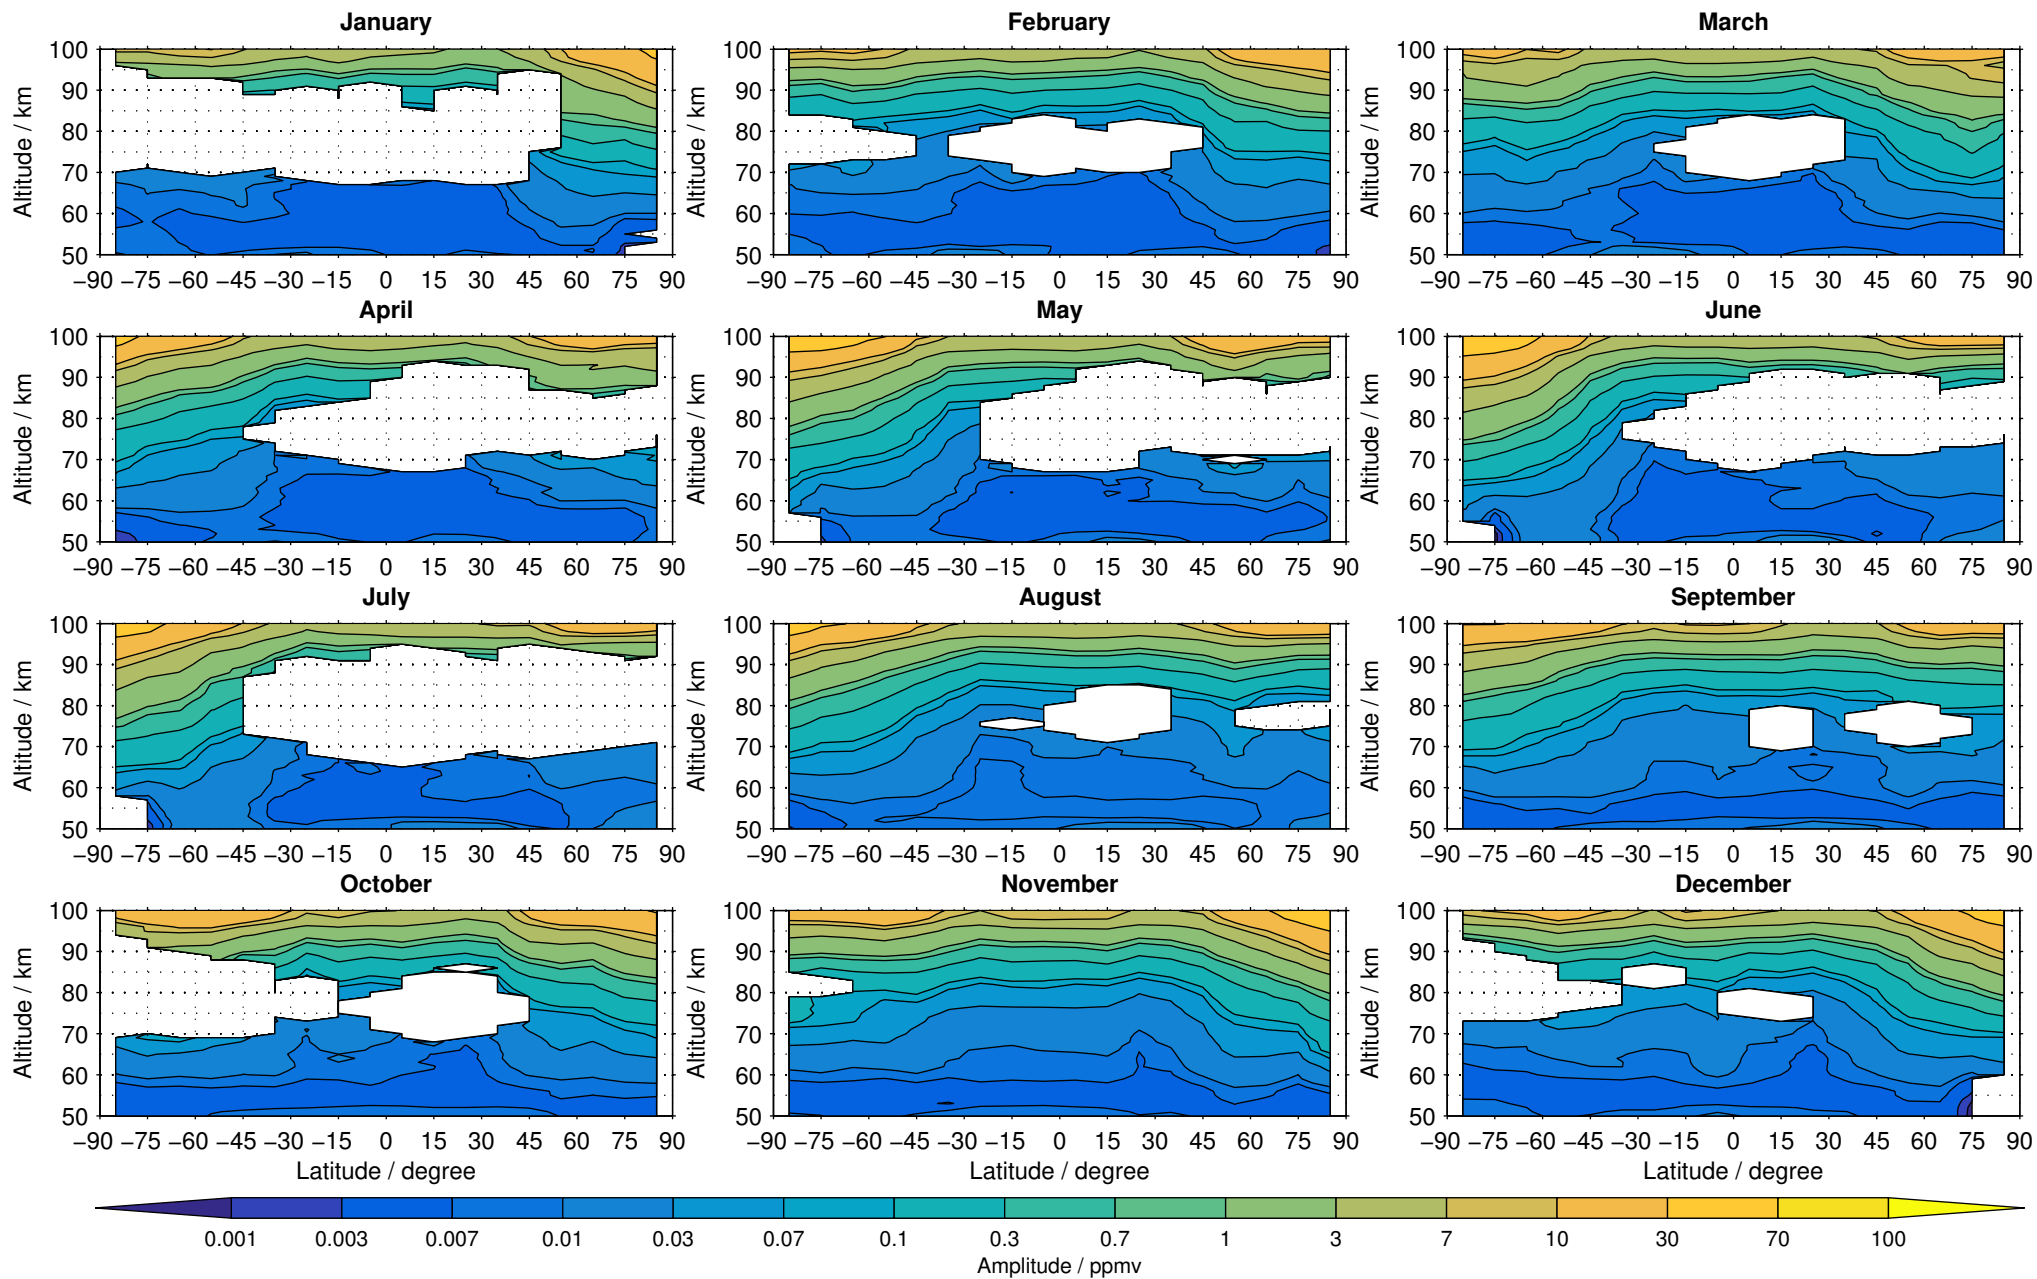

Envisat/MIPAS (IMKIAA) V5R v520 MA nitric oxide distribution for 2010

Creation Time:
16-03-2017
09:27:11 LT

Envisat/MIPAS (IMKIAA) V5R v520 MA nitric oxide distribution for 2011

Creation Time:
16-03-2017
09:27:12 LT

Envisat/MIPAS (IMKIAA) V5R v520 MA nitric oxide distribution for 2012

Creation Time:
16-03-2017
09:27:13 LT