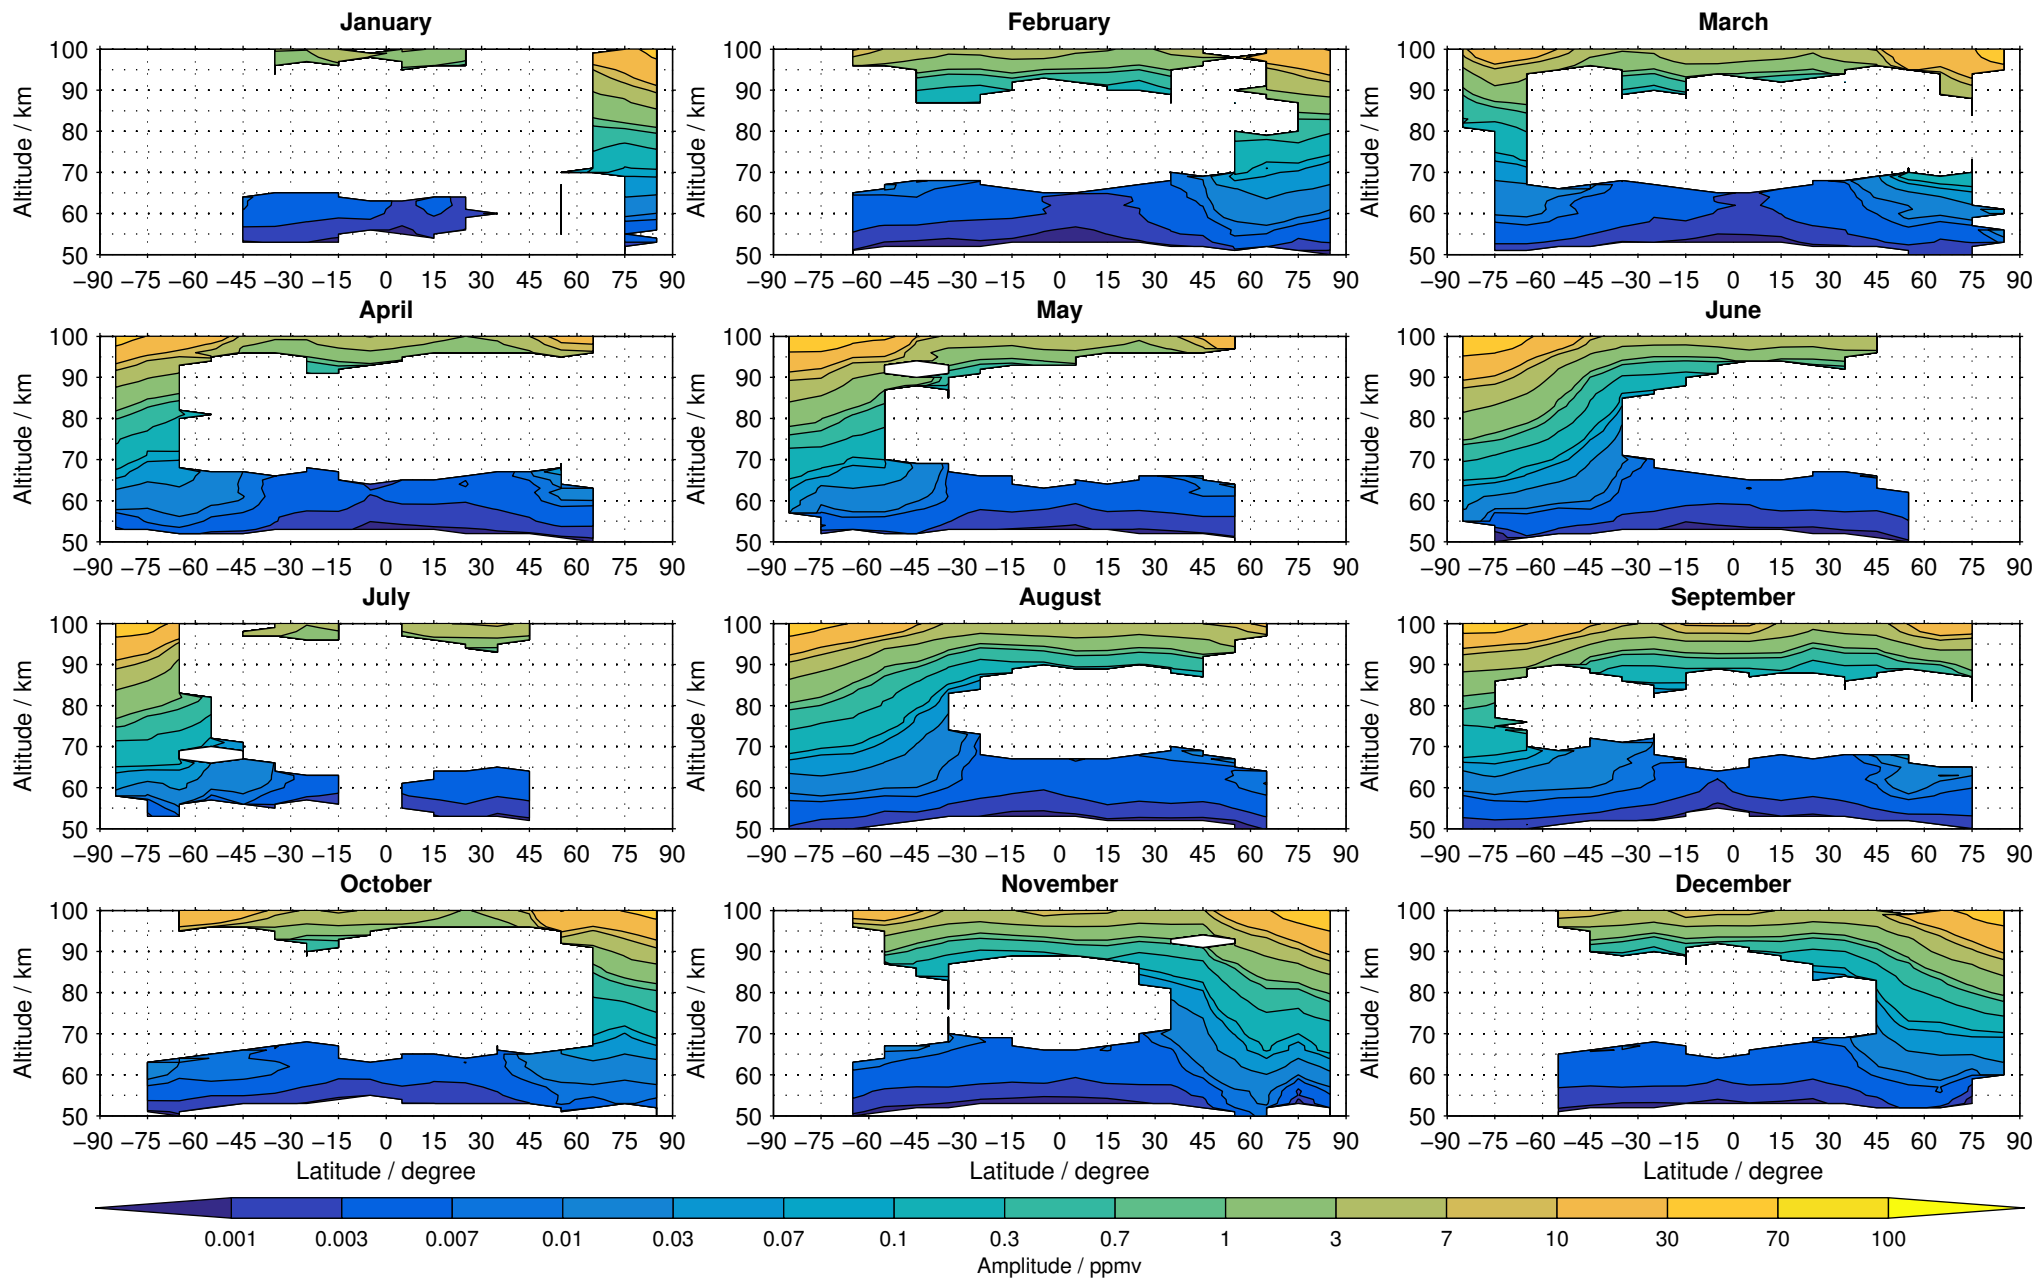

Envisat/MIPAS (IMKIAA) V5R v520 MA nighttime nitric oxide distribution for 2010

Creation Time:
16-03-2017
09:27:20 LT

Envisat/MIPAS (IMKIAA) V5R v520 MA nighttime nitric oxide distribution for 2011

Creation Time:
16-03-2017
09:27:21 LT

Envisat/MIPAS (IMKIAA) V5R v520 MA nighttime nitric oxide distribution for 2012

Creation Time:
16-03-2017
09:27:22 LT