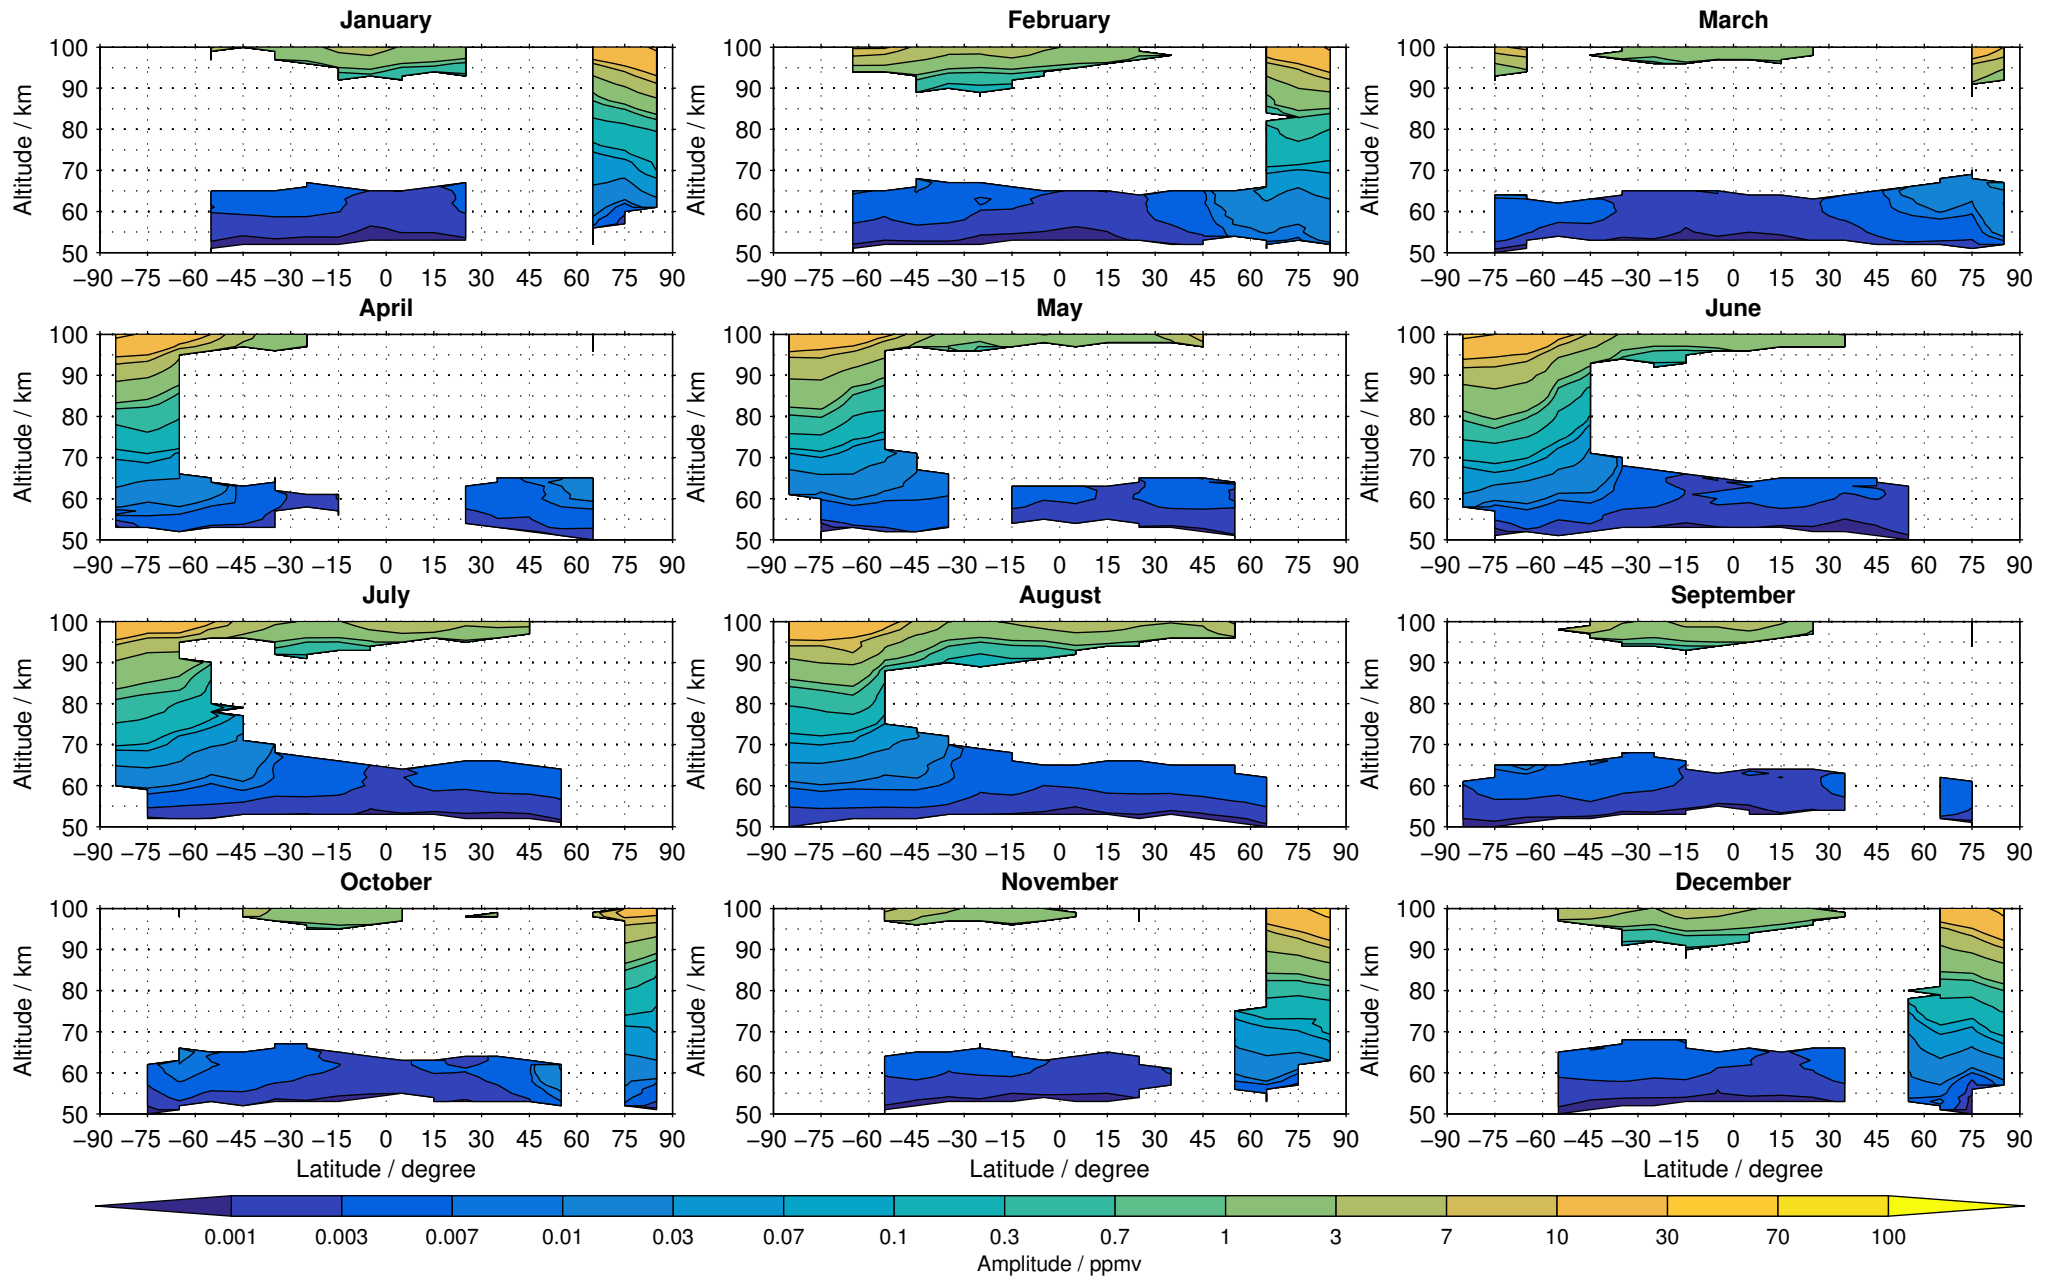

Envisat/MIPAS (IMKIAA) V5R v520 MA nighttime nitric oxide distribution for 2010

Creation Time:
16-03-2017
09:27:20 LT

Envisat/MIPAS (IMKIAA) V5R v520 MA nighttime nitric oxide distribution for 2011

Creation Time:
16-03-2017
09:27:21 LT

Envisat/MIPAS (IMKIAA) V5R v520 MA nighttime nitric oxide distribution for 2012

Creation Time:
16-03-2017
09:27:22 LT