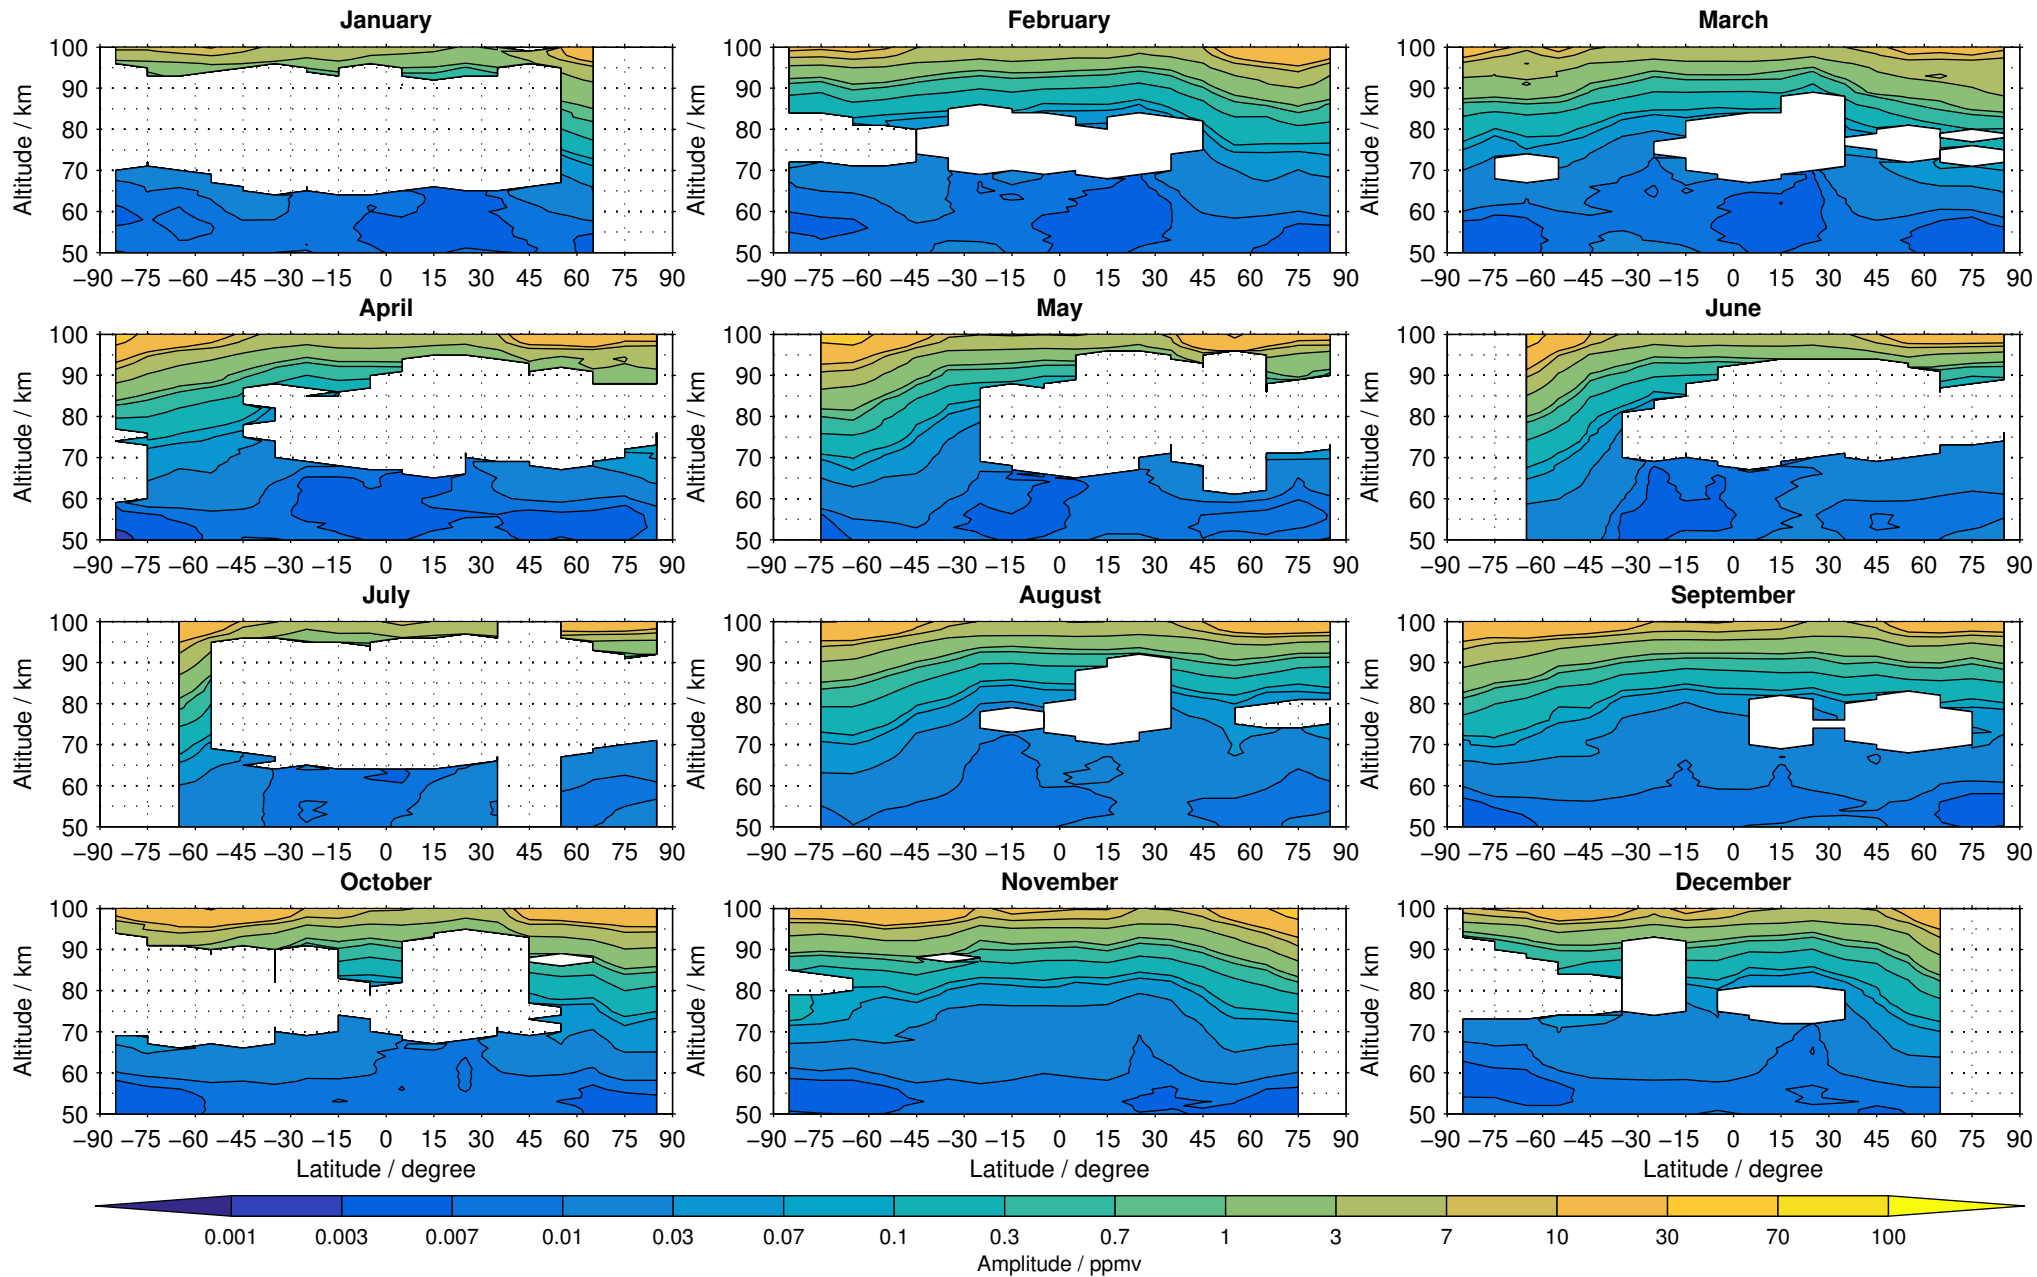

# Envisat/MIPAS (IMKIAA) V5R v520 MA daytime nitric oxide distribution for 2010

Creation Time:  
16-03-2017  
09:27:15 LT

# Envisat/MIPAS (IMKIAA) V5R v520 MA daytime nitric oxide distribution for 2011

Creation Time:  
16-03-2017  
09:27:16 LT

# Envisat/MIPAS (IMKIAA) V5R v520 MA daytime nitric oxide distribution for 2012

Creation Time:  
16-03-2017  
09:27:17 LT