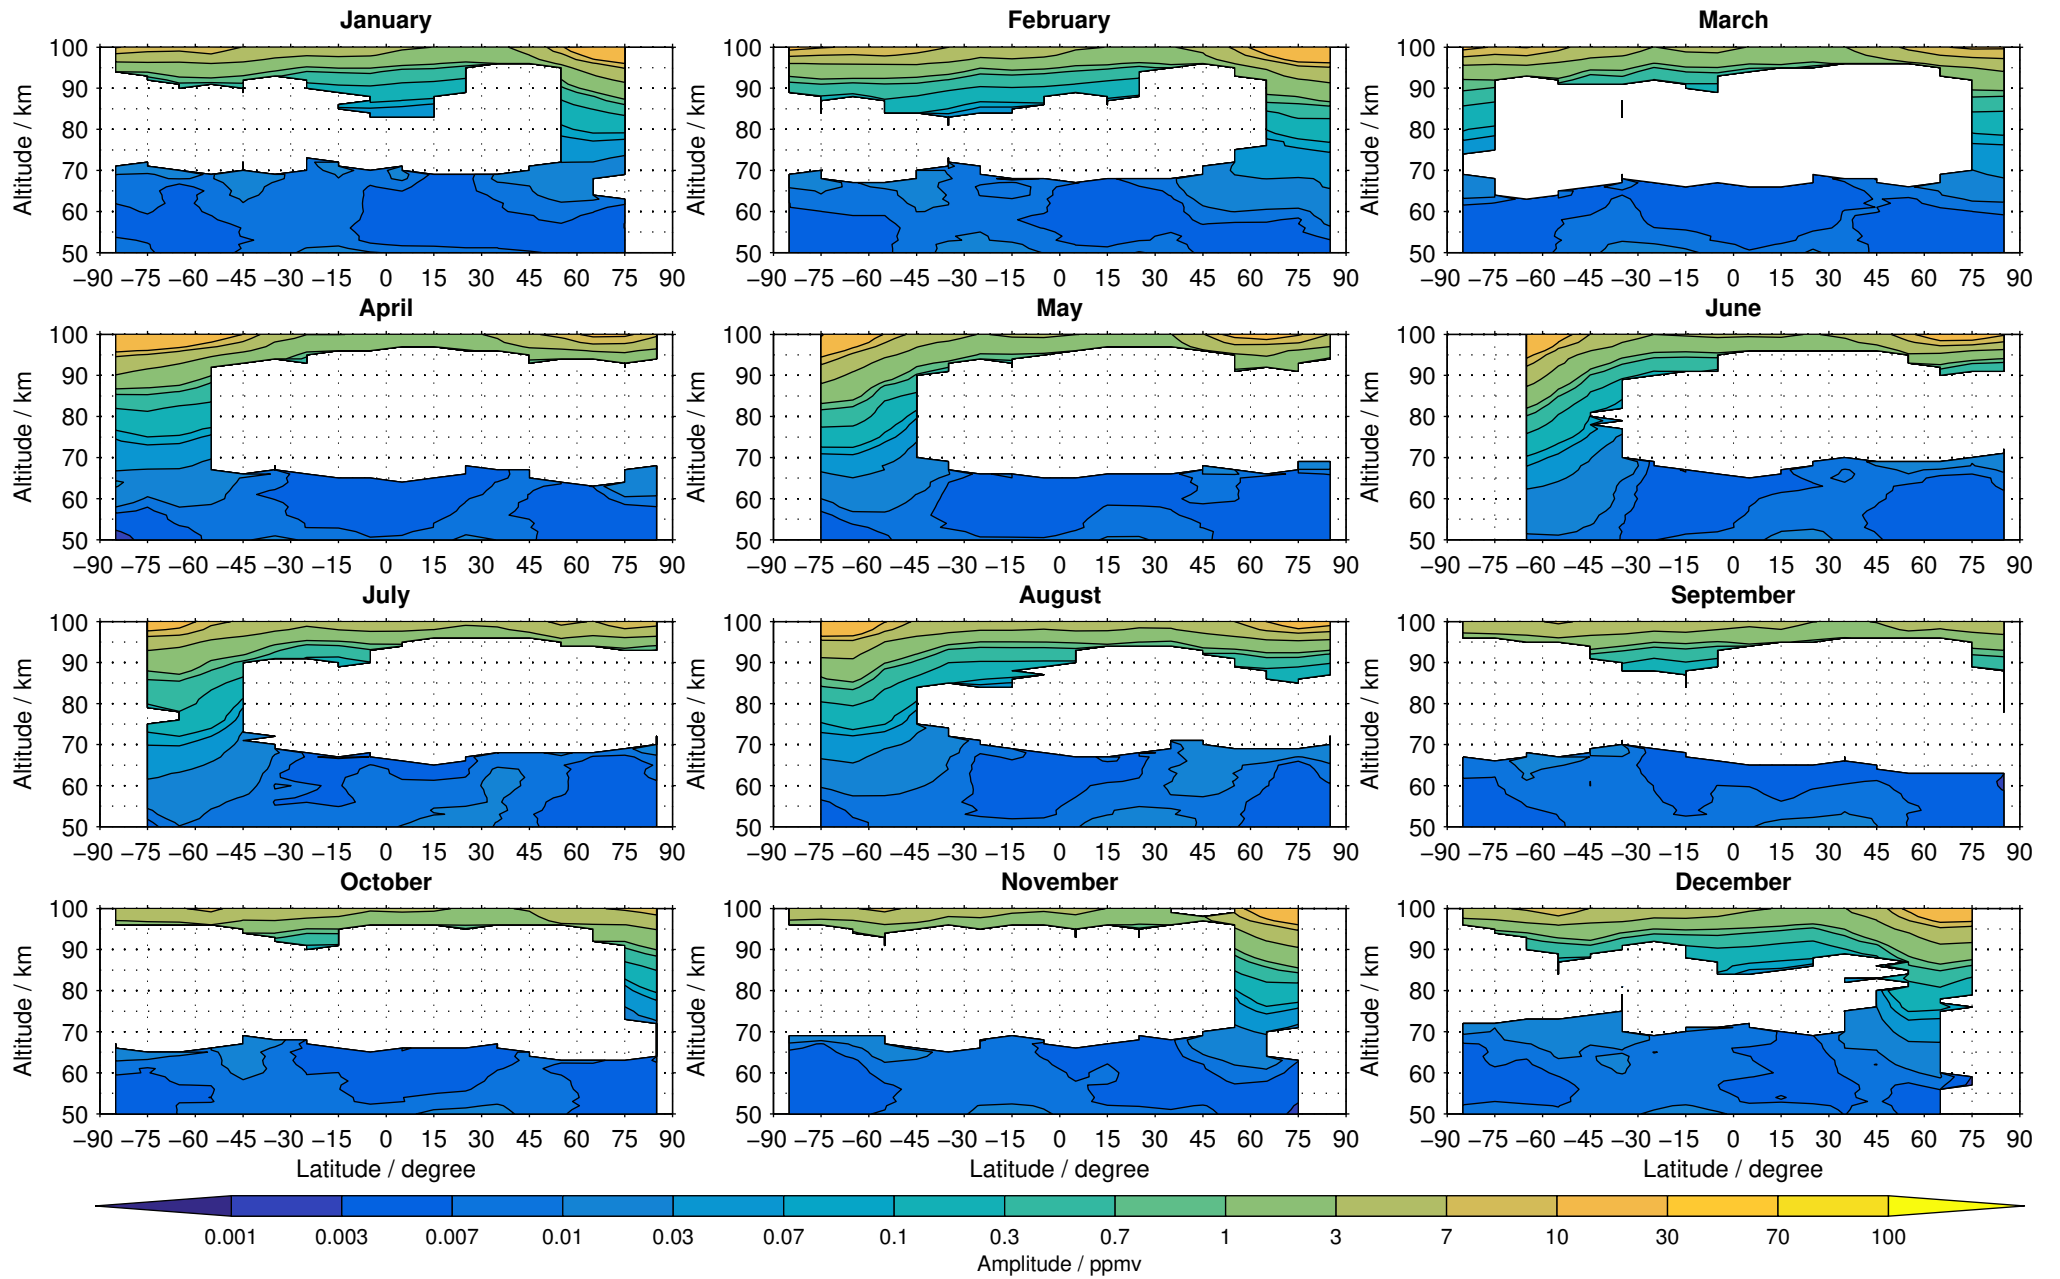

# Envisat/MIPAS (IMKIAA) V5R v520 MA daytime nitric oxide distribution for 2010

Creation Time:  
16-03-2017  
09:27:15 LT

# Envisat/MIPAS (IMKIAA) V5R v520 MA daytime nitric oxide distribution for 2011

Creation Time:  
16-03-2017  
09:27:16 LT

# Envisat/MIPAS (IMKIAA) V5R v520 MA daytime nitric oxide distribution for 2012

Creation Time:  
16-03-2017  
09:27:17 LT