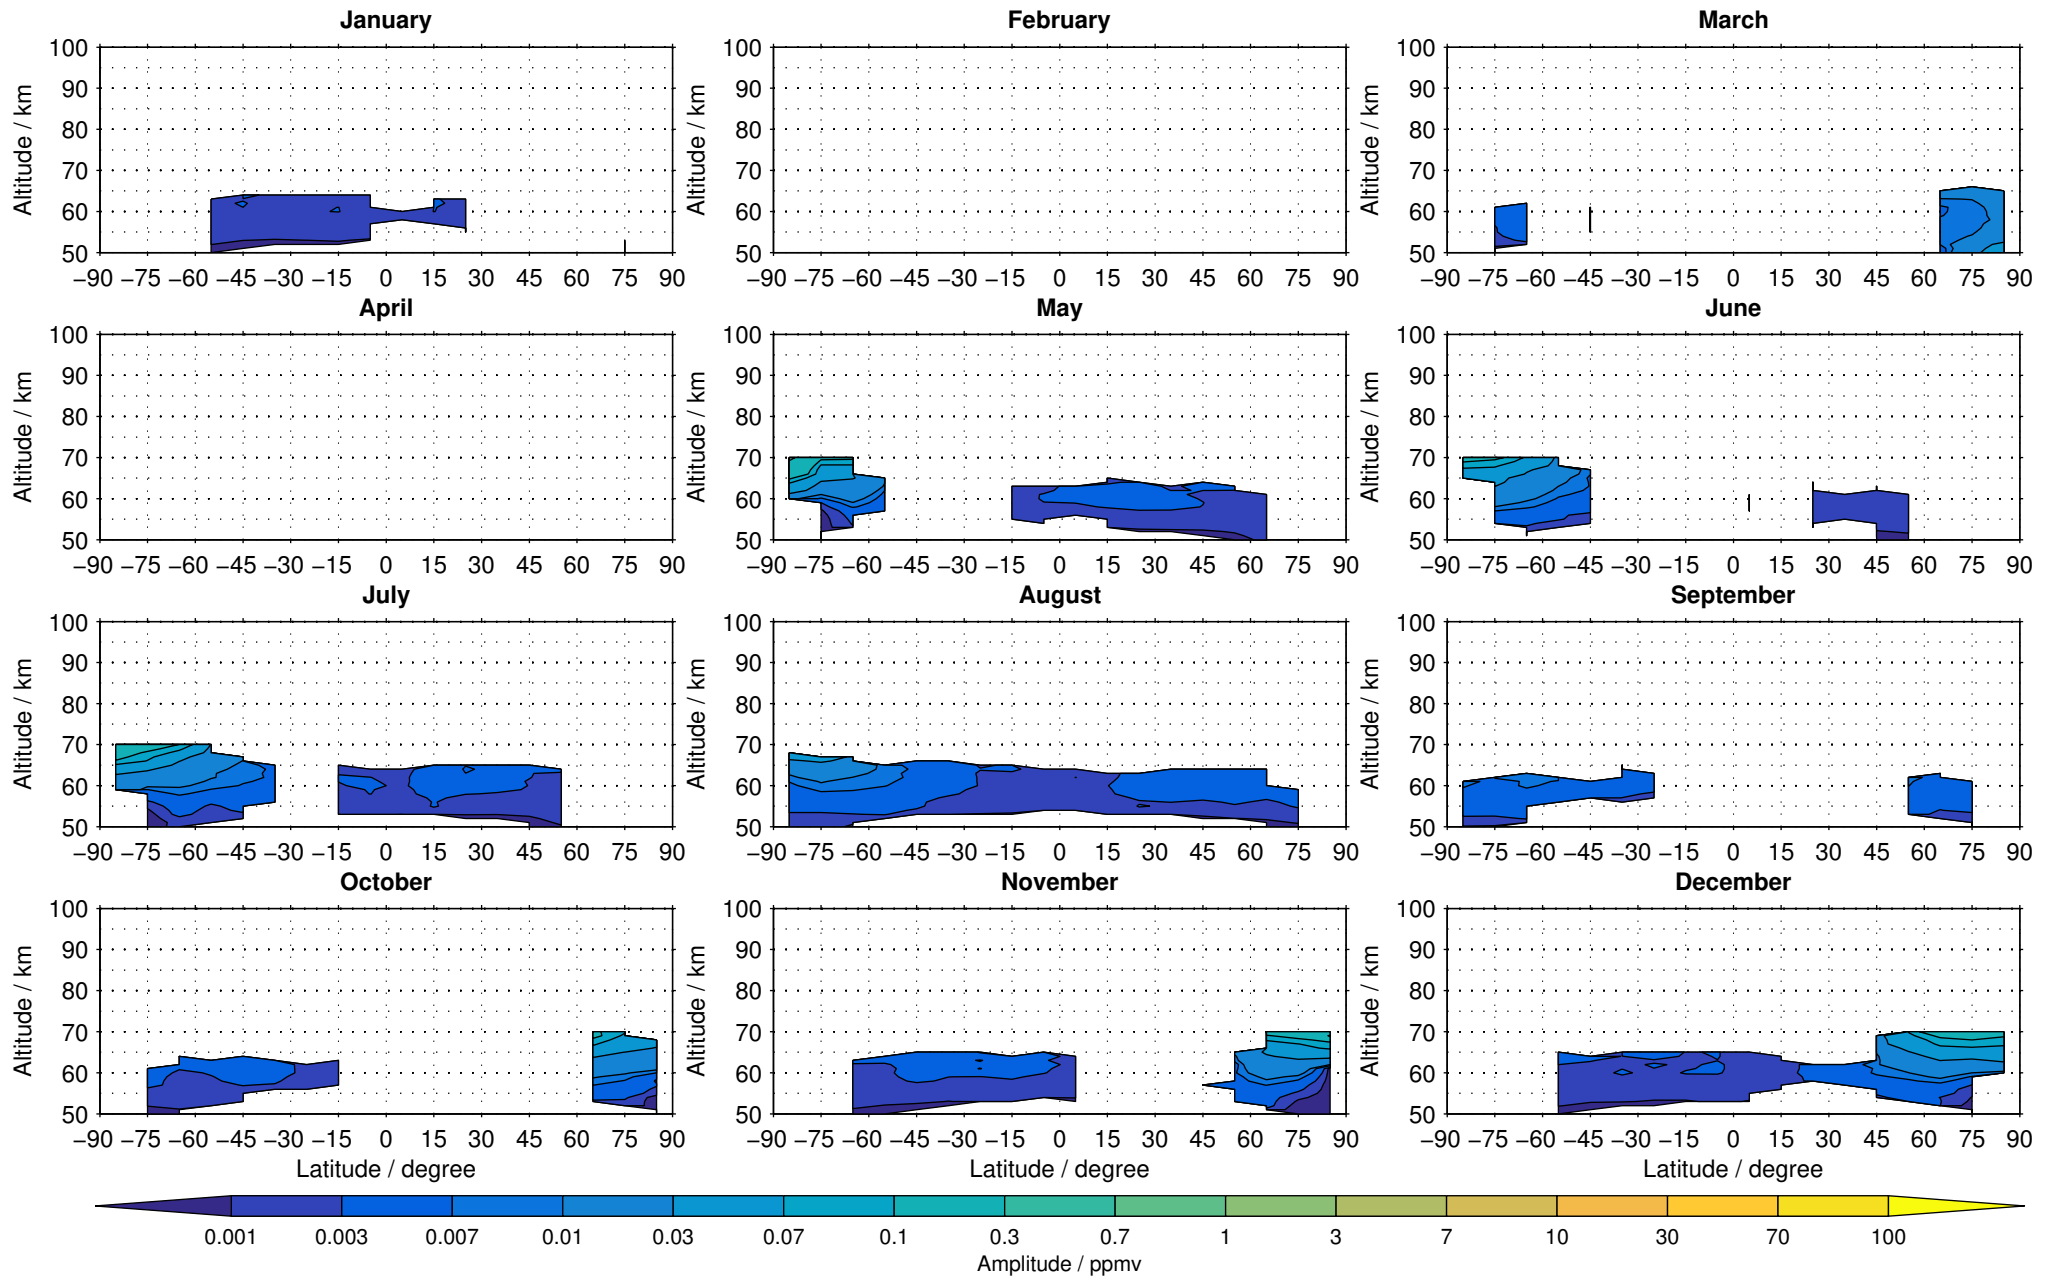

Envisat/MIPAS (IMKIAA) V5R v220/221 NOM nighttime nitric oxide distribution for 2005

Creation Time:
16-03-2017
09:27:03 LT

Envisat/MIPAS (IMKIAA) V5R v220/221 NOM nighttime nitric oxide distribution for 2006

Creation Time:
16-03-2017
09:27:04 LT

Envisat/MIPAS (IMKIAA) V5R v220/221 NOM nighttime nitric oxide distribution for 2007

Creation Time:
16-03-2017
09:27:05 LT

Envisat/MIPAS (IMKIAA) V5R v220/221 NOM nighttime nitric oxide distribution for 2008

Creation Time:
16-03-2017
09:27:06 LT

Envisat/MIPAS (IMKIAA) V5R v220/221 NOM nighttime nitric oxide distribution for 2009

Creation Time:
16-03-2017
09:27:06 LT

Envisat/MIPAS (IMKIAA) V5R v220/221 NOM nighttime nitric oxide distribution for 2010