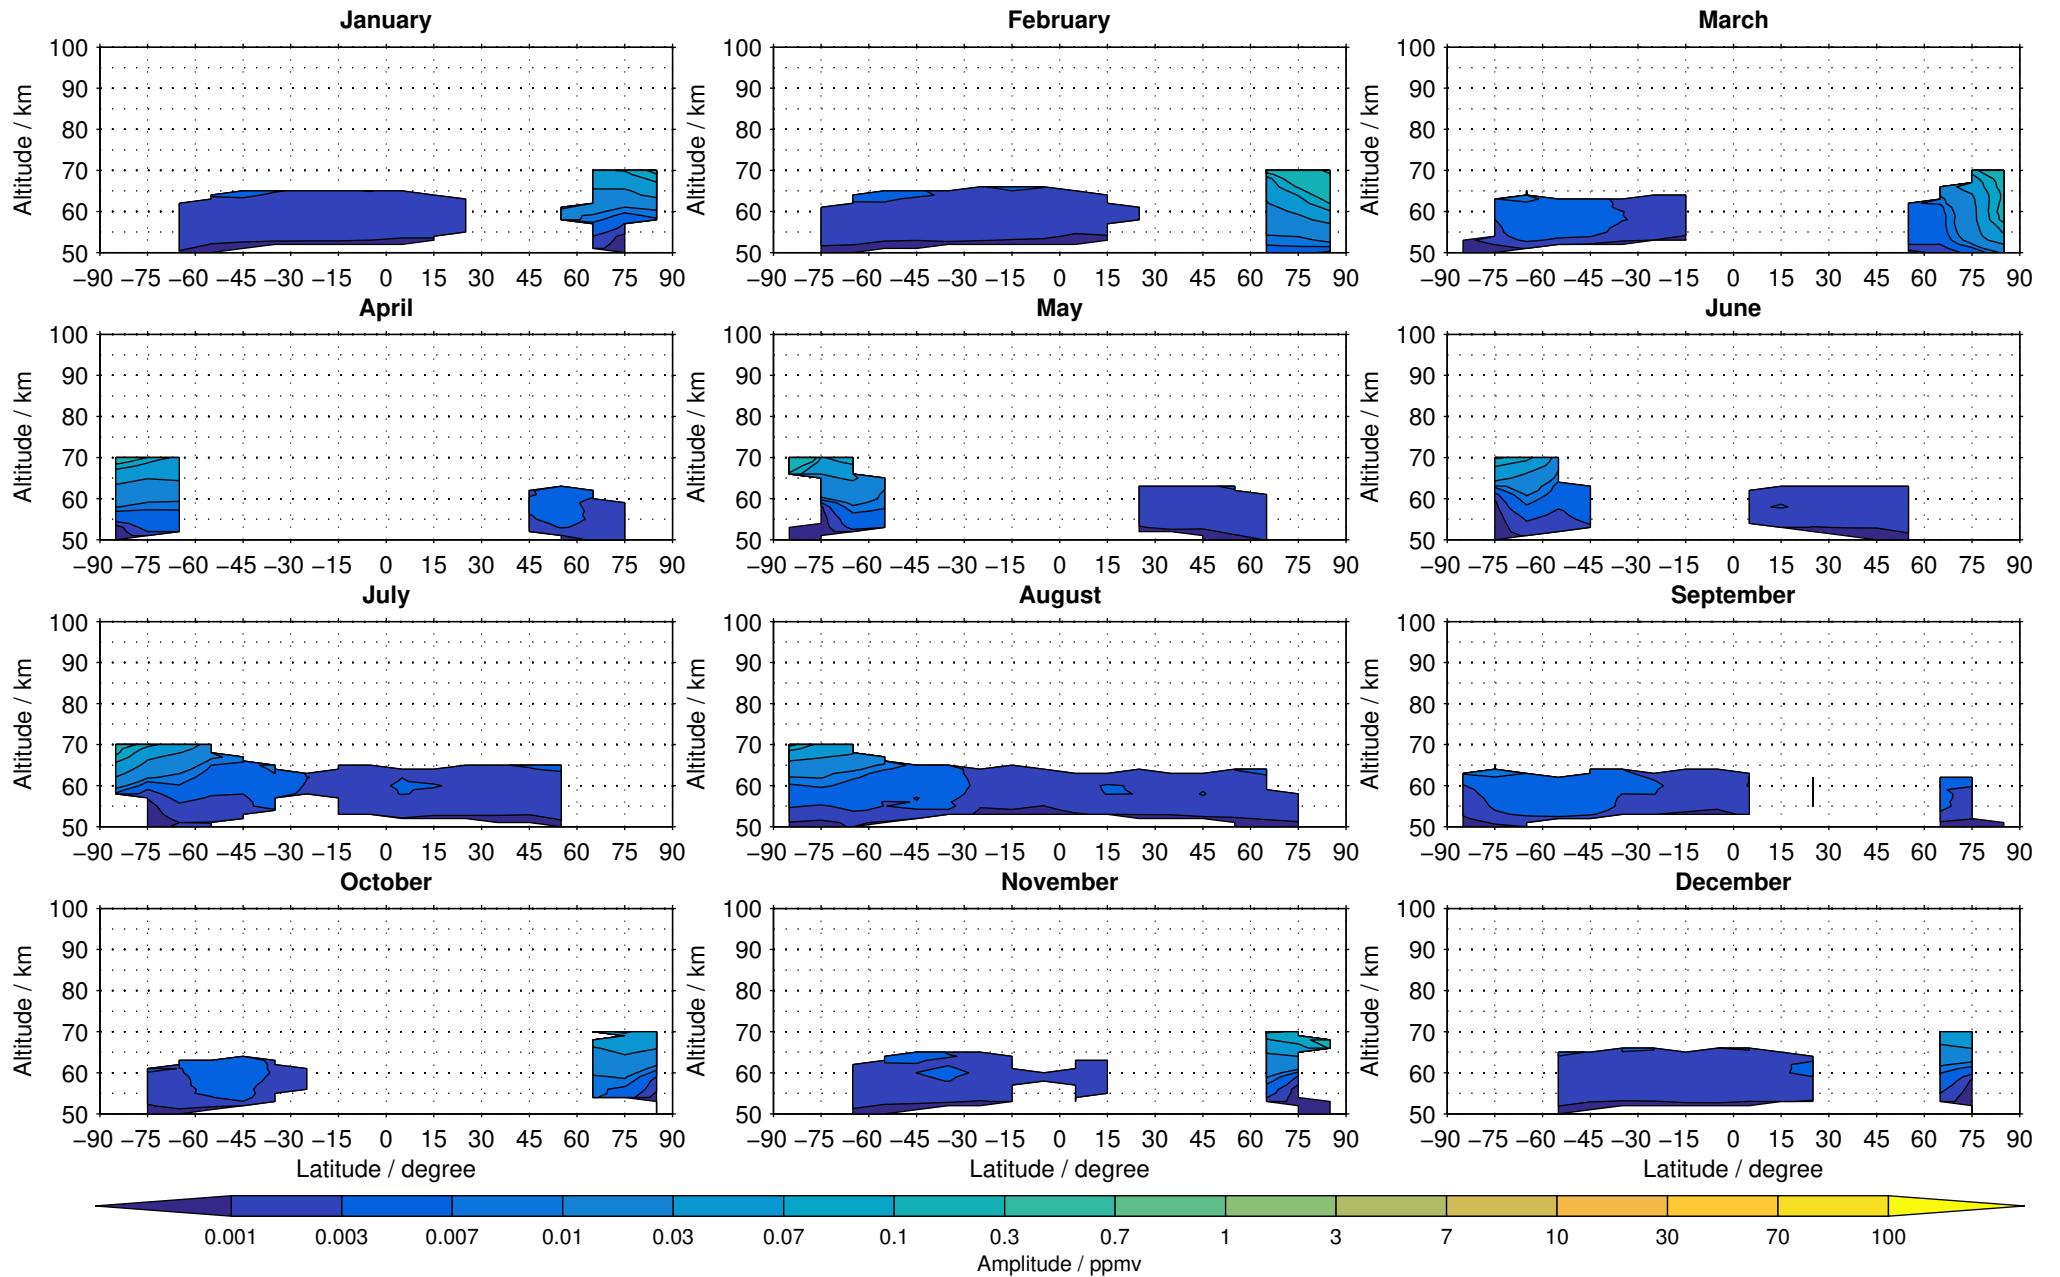

Creation Time:
16-03-2017
09:27:04 LT

Envisat/MIPAS (IMKIAA) V5R v220/221 NOM nighttime nitric oxide distribution for 2007

Creation Time:
16-03-2017
09:27:05 LT

Envisat/MIPAS (IMKIAA) V5R v220/221 NOM nighttime nitric oxide distribution for 2008

Creation Time:
16-03-2017
09:27:06 LT

Envisat/MIPAS (IMKIAA) V5R v220/221 NOM nighttime nitric oxide distribution for 2009

Creation Time:
16-03-2017
09:27:06 LT

Envisat/MIPAS (IMKIAA) V5R v220/221 NOM nighttime nitric oxide distribution for 2010

Creation Time:
16-03-2017
09:27:07 LT

Envisat/MIPAS (IMKIAA) V5R v220/221 NOM nighttime nitric oxide distribution for 2011

Creation Time:
16-03-2017
09:27:08 LT

Envisat/MIPAS (IMKIAA) V5R v220/221 NOM nighttime nitric oxide distribution for 2012