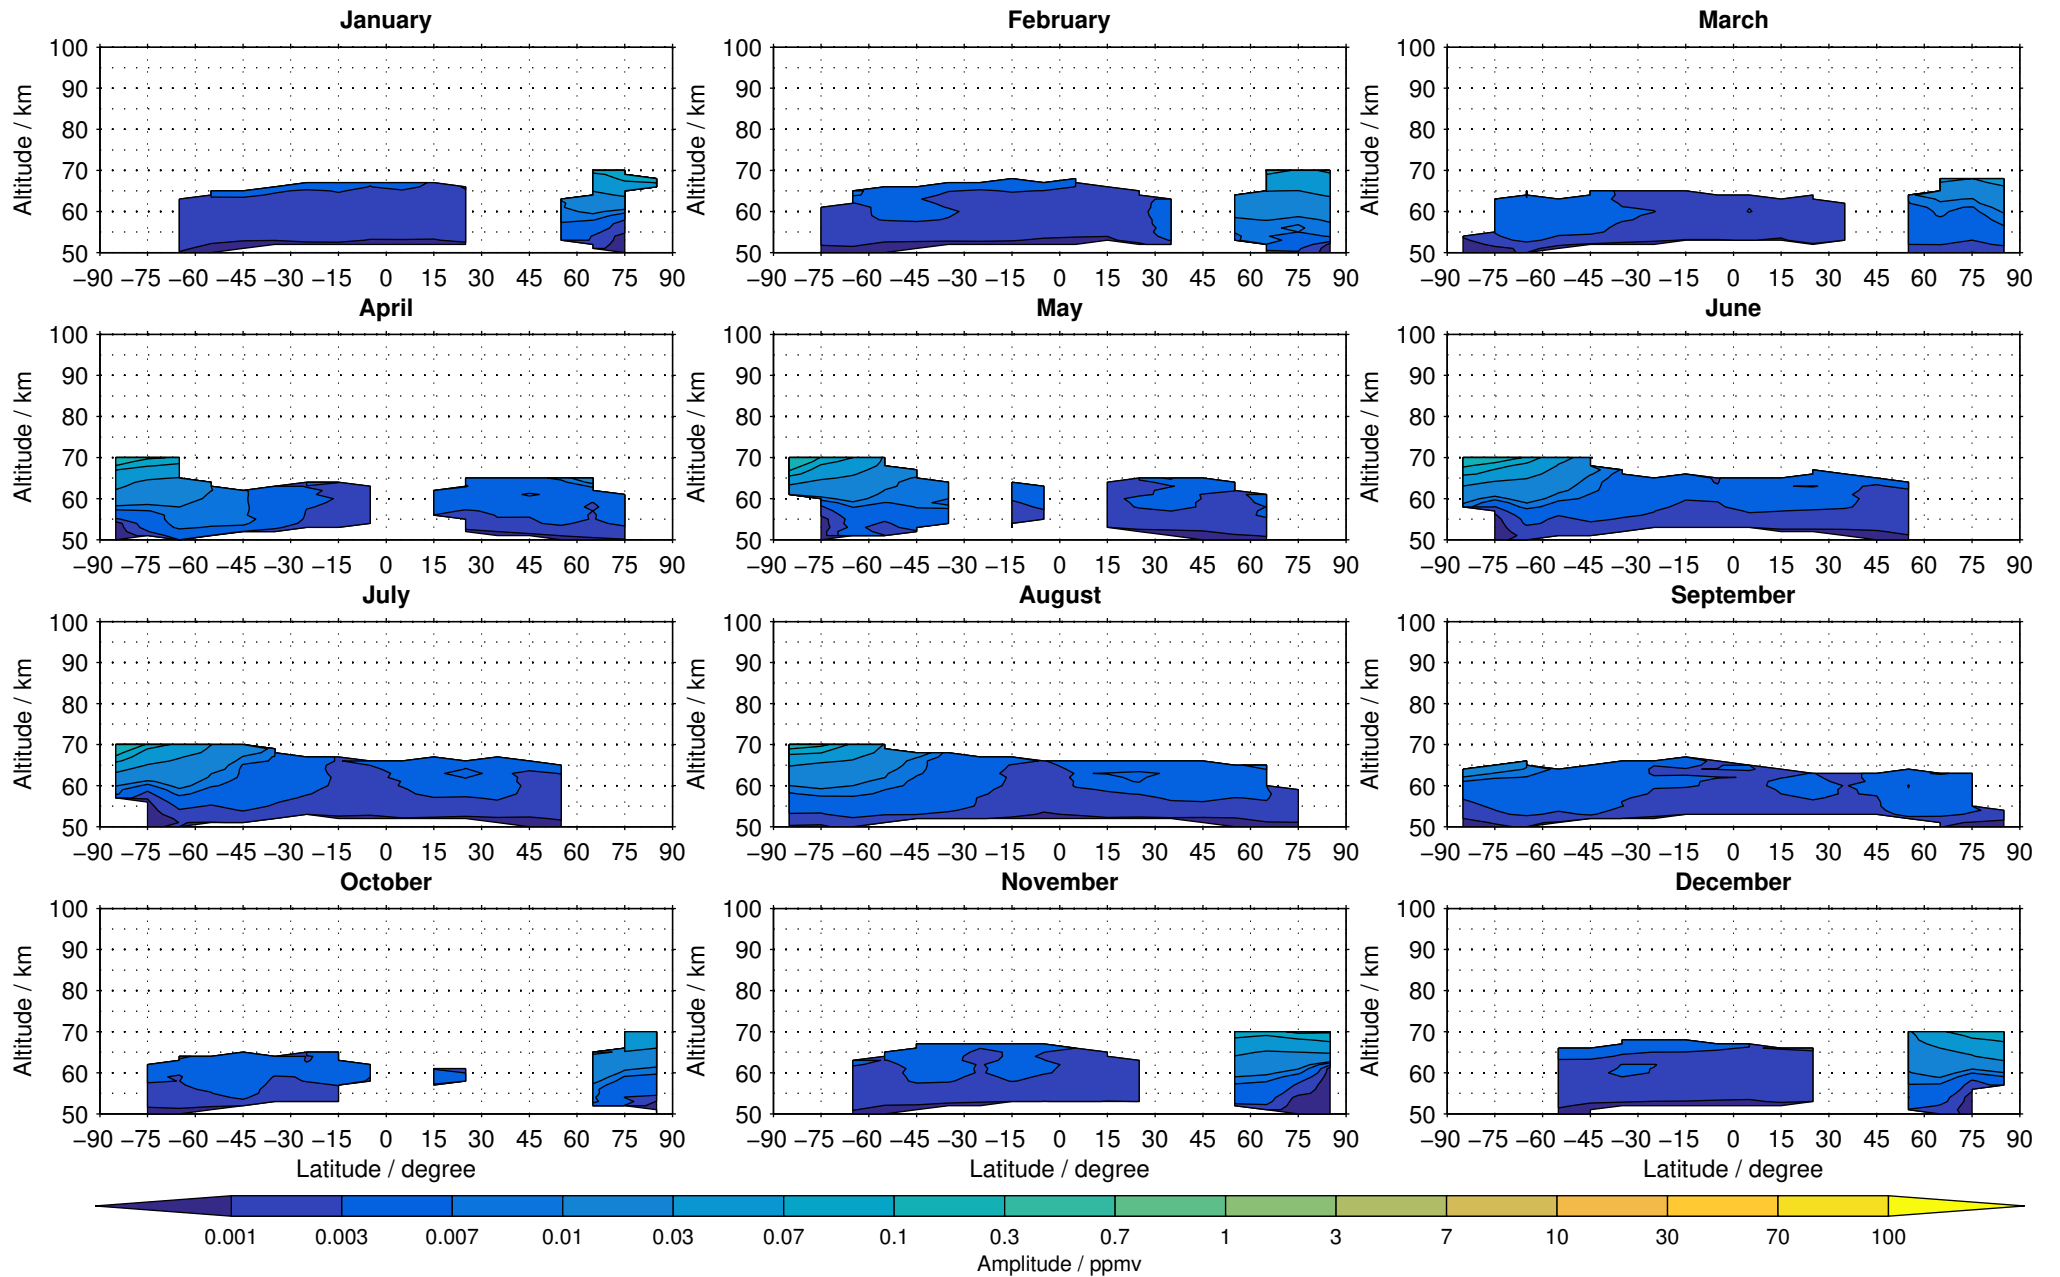

Creation Time:
16-03-2017
09:27:04 LT

Envisat/MIPAS (IMKIAA) V5R v220/221 NOM nighttime nitric oxide distribution for 2007

Creation Time:
16-03-2017
09:27:05 LT

Envisat/MIPAS (IMKIAA) V5R v220/221 NOM nighttime nitric oxide distribution for 2008

Creation Time:
16-03-2017
09:27:06 LT

Envisat/MIPAS (IMKIAA) V5R v220/221 NOM nighttime nitric oxide distribution for 2009

Creation Time:
16-03-2017
09:27:06 LT

Envisat/MIPAS (IMKIAA) V5R v220/221 NOM nighttime nitric oxide distribution for 2010

Creation Time:
16-03-2017
09:27:07 LT

Envisat/MIPAS (IMKIAA) V5R v220/221 NOM nighttime nitric oxide distribution for 2011

Creation Time:
16-03-2017
09:27:08 LT

Envisat/MIPAS (IMKIAA) V5R v220/221 NOM nighttime nitric oxide distribution for 2012