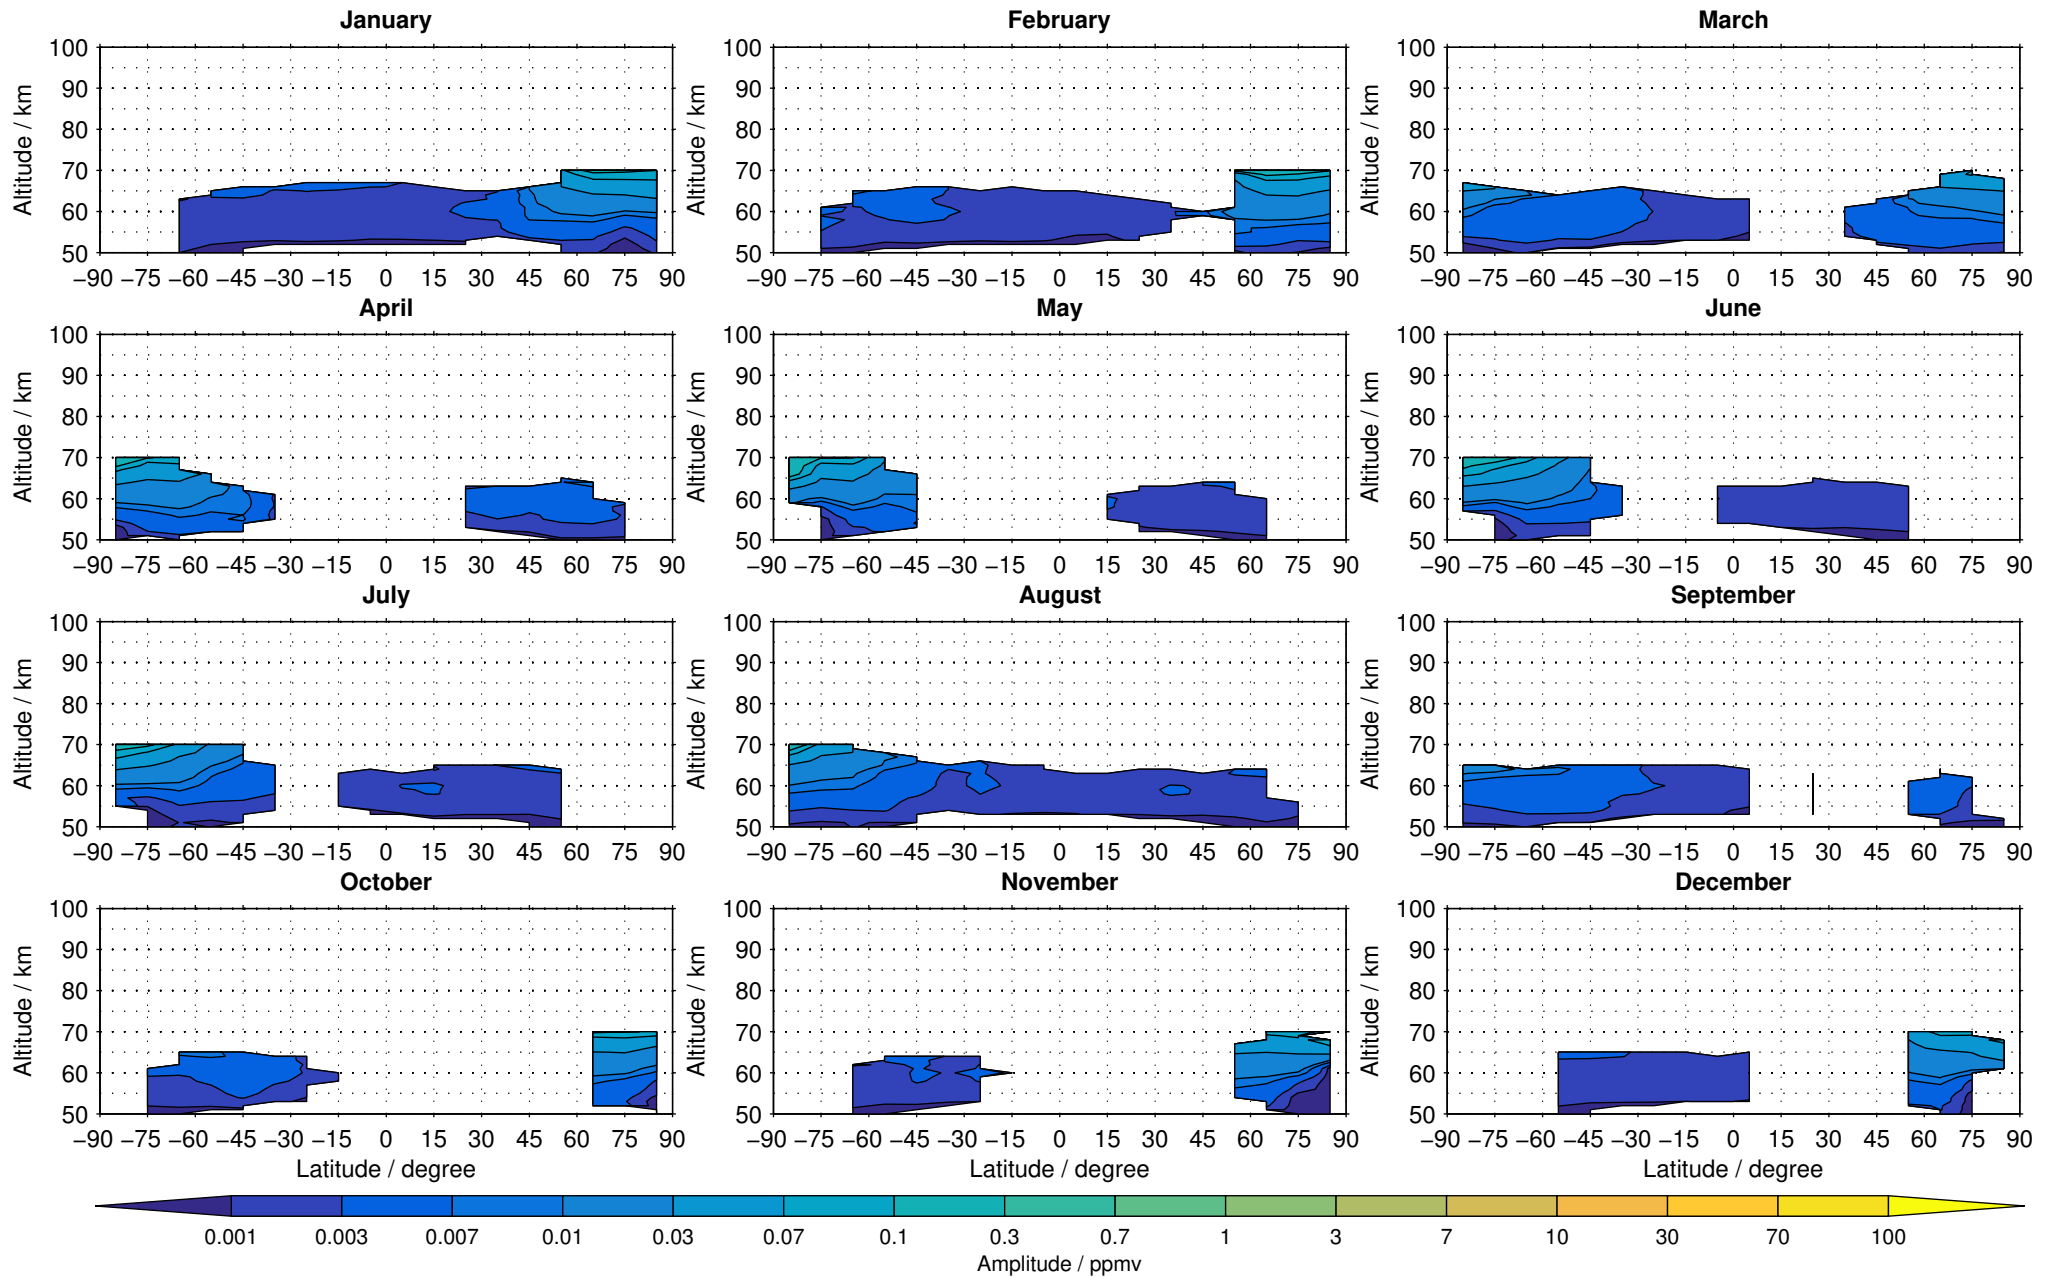

Creation Time:
16-03-2017
09:27:04 LT

Envisat/MIPAS (IMKIAA) V5R v220/221 NOM nighttime nitric oxide distribution for 2007

Creation Time:
16-03-2017
09:27:05 LT

Envisat/MIPAS (IMKIAA) V5R v220/221 NOM nighttime nitric oxide distribution for 2008

Creation Time:
16-03-2017
09:27:06 LT

Envisat/MIPAS (IMKIAA) V5R v220/221 NOM nighttime nitric oxide distribution for 2009

Creation Time:
16-03-2017
09:27:06 LT

Envisat/MIPAS (IMKIAA) V5R v220/221 NOM nighttime nitric oxide distribution for 2010

Creation Time:
16-03-2017
09:27:07 LT

Envisat/MIPAS (IMKIAA) V5R v220/221 NOM nighttime nitric oxide distribution for 2011

Creation Time:
16-03-2017
09:27:08 LT

Envisat/MIPAS (IMKIAA) V5R v220/221 NOM nighttime nitric oxide distribution for 2012