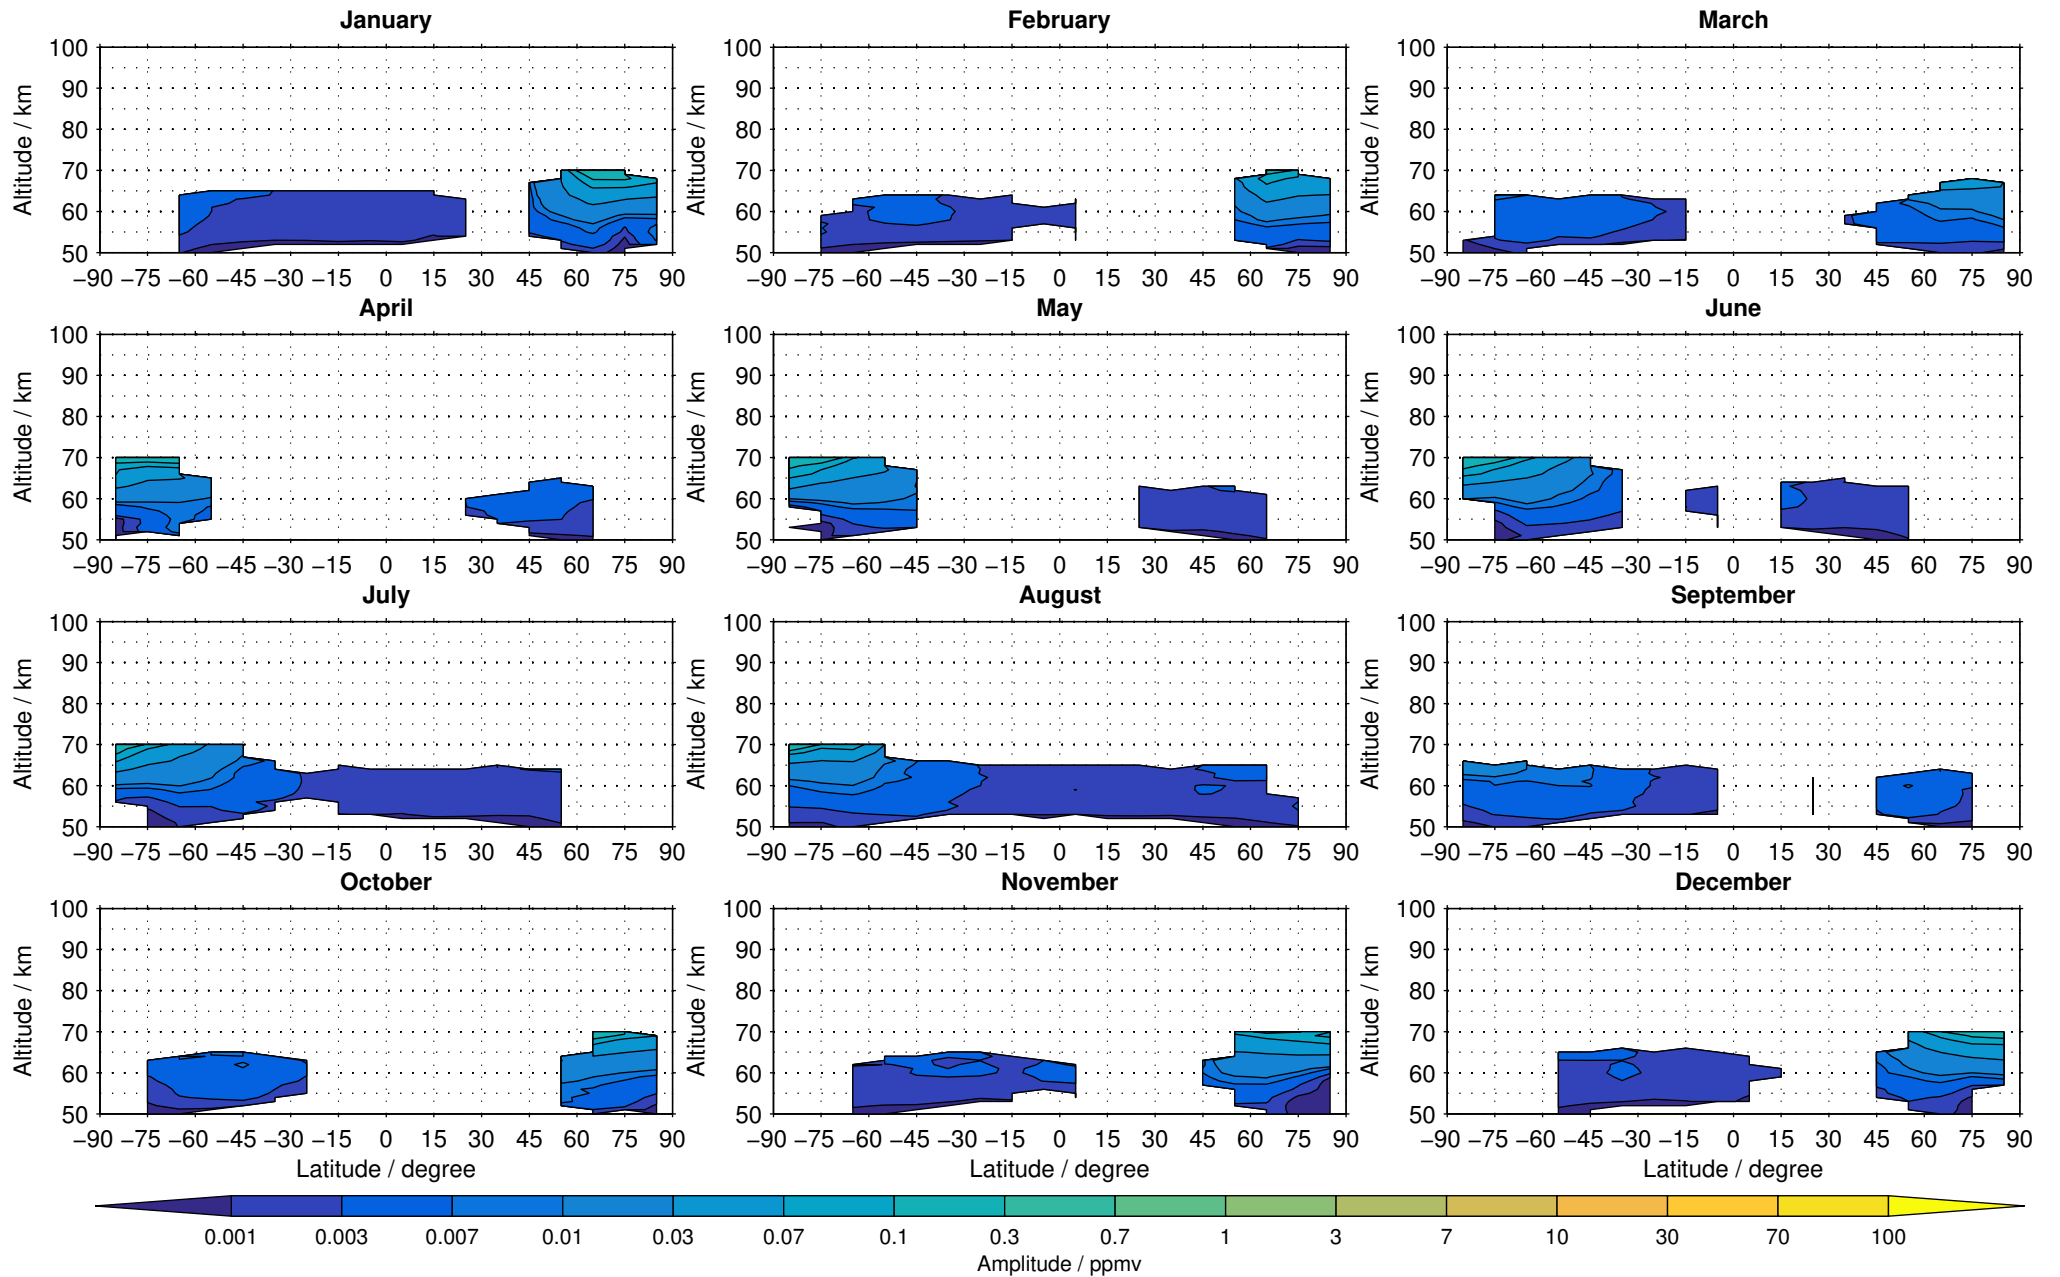

Envisat/MIPAS (IMKIAA) V5R v220/221 NOM nighttime nitric oxide distribution for 2005

Creation Time:
16-03-2017
09:27:03 LT

Envisat/MIPAS (IMKIAA) V5R v220/221 NOM nighttime nitric oxide distribution for 2006

Creation Time:
16-03-2017
09:27:04 LT

Envisat/MIPAS (IMKIAA) V5R v220/221 NOM nighttime nitric oxide distribution for 2007

Creation Time:
16-03-2017
09:27:05 LT

Envisat/MIPAS (IMKIAA) V5R v220/221 NOM nighttime nitric oxide distribution for 2008

Creation Time:
16-03-2017
09:27:06 LT

Envisat/MIPAS (IMKIAA) V5R v220/221 NOM nighttime nitric oxide distribution for 2009

Creation Time:
16-03-2017
09:27:06 LT

Envisat/MIPAS (IMKIAA) V5R v220/221 NOM nighttime nitric oxide distribution for 2010