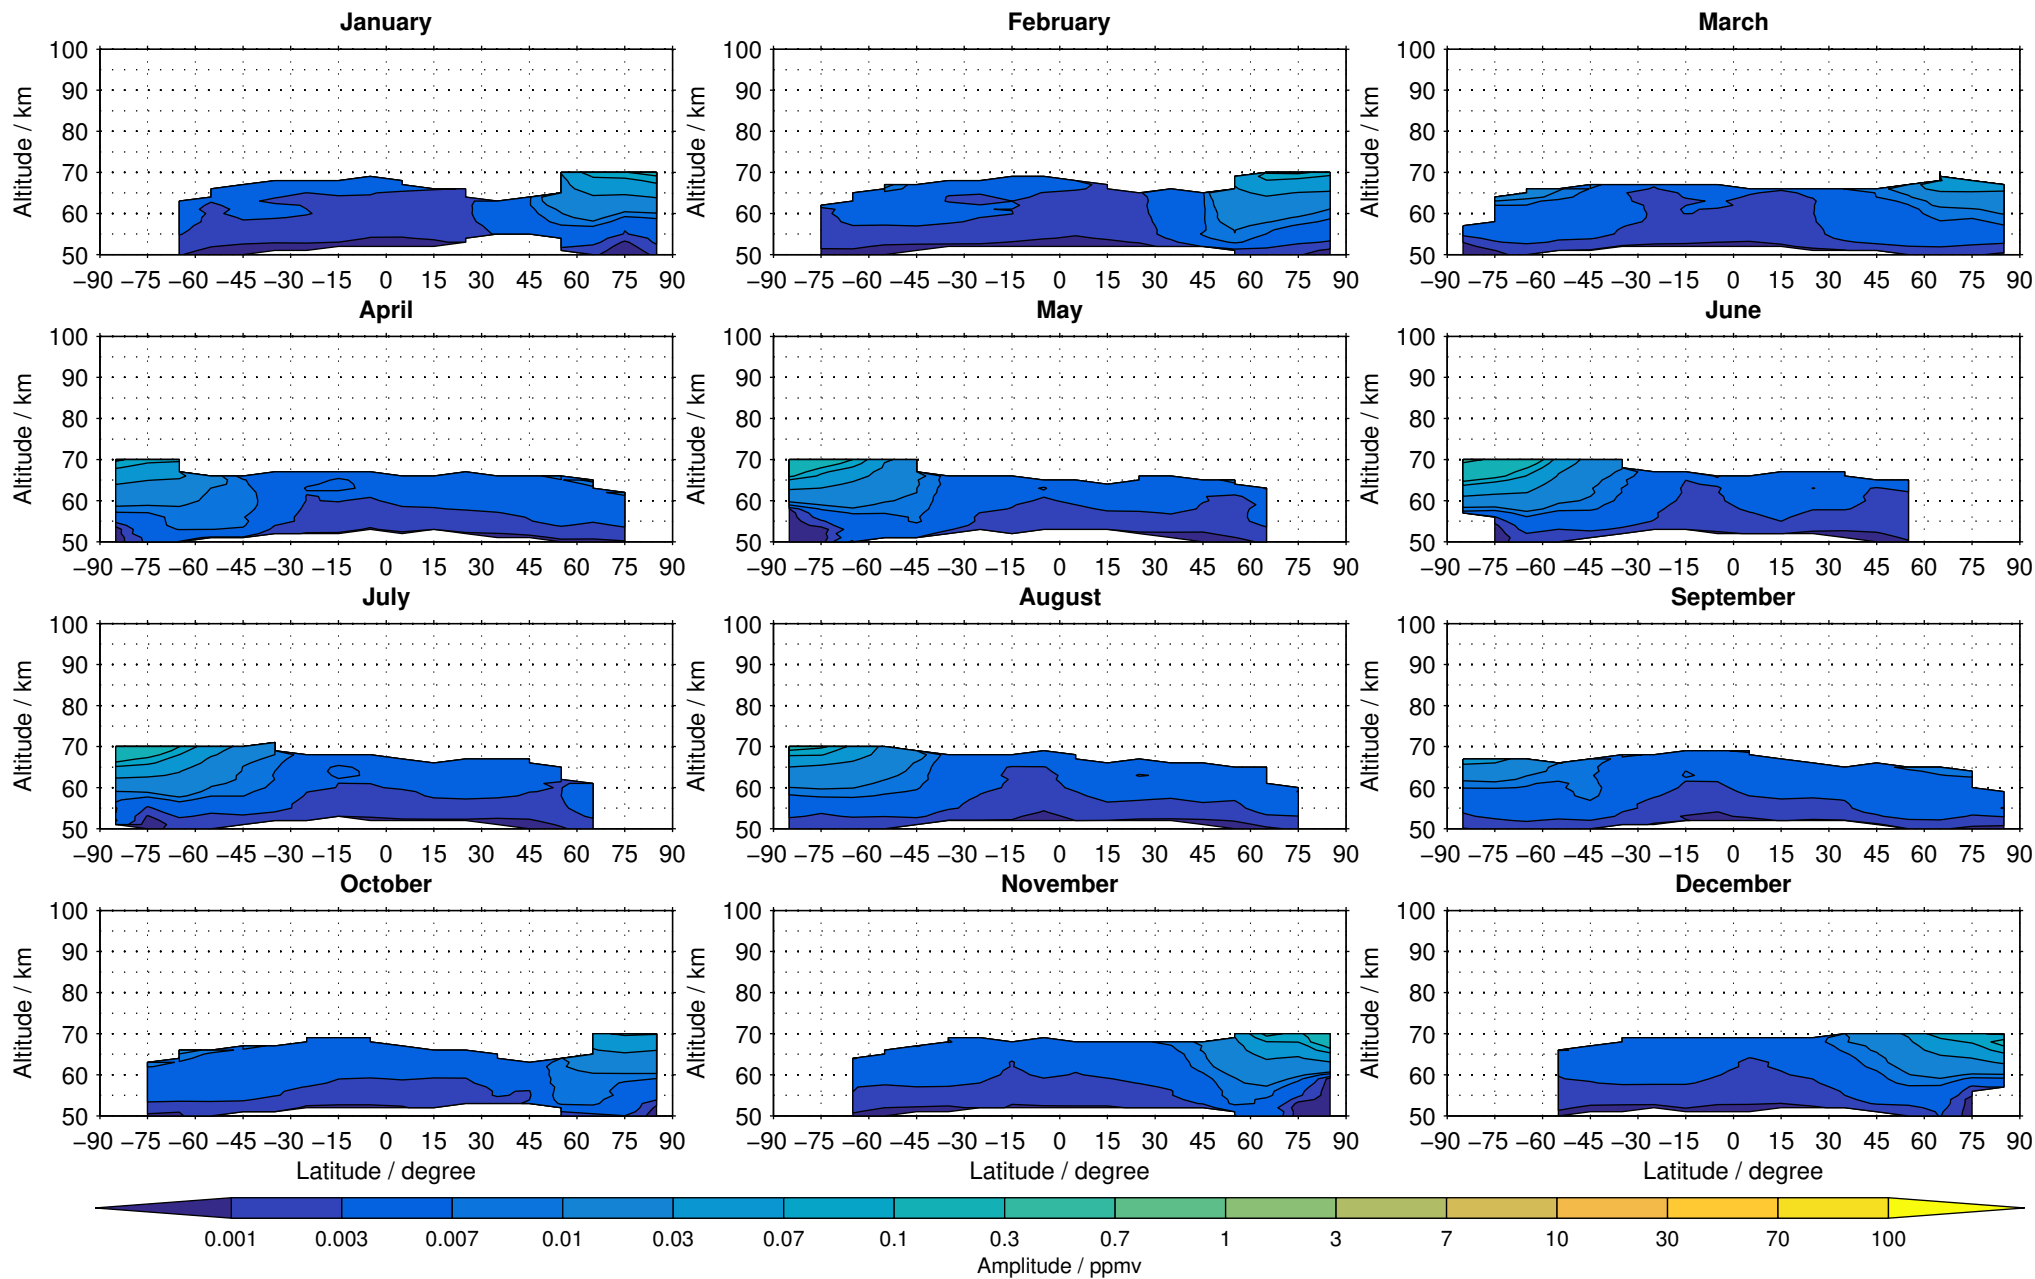

Creation Time:
16-03-2017
09:27:06 LT

Envisat/MIPAS (IMKIAA) V5R v220/221 NOM nighttime nitric oxide distribution for 2009

Creation Time:
16-03-2017
09:27:06 LT

Envisat/MIPAS (IMKIAA) V5R v220/221 NOM nighttime nitric oxide distribution for 2010

Creation Time:
16-03-2017
09:27:07 LT

Envisat/MIPAS (IMKIAA) V5R v220/221 NOM nighttime nitric oxide distribution for 2011

Creation Time:
16-03-2017
09:27:08 LT

Envisat/MIPAS (IMKIAA) V5R v220/221 NOM nighttime nitric oxide distribution for 2012