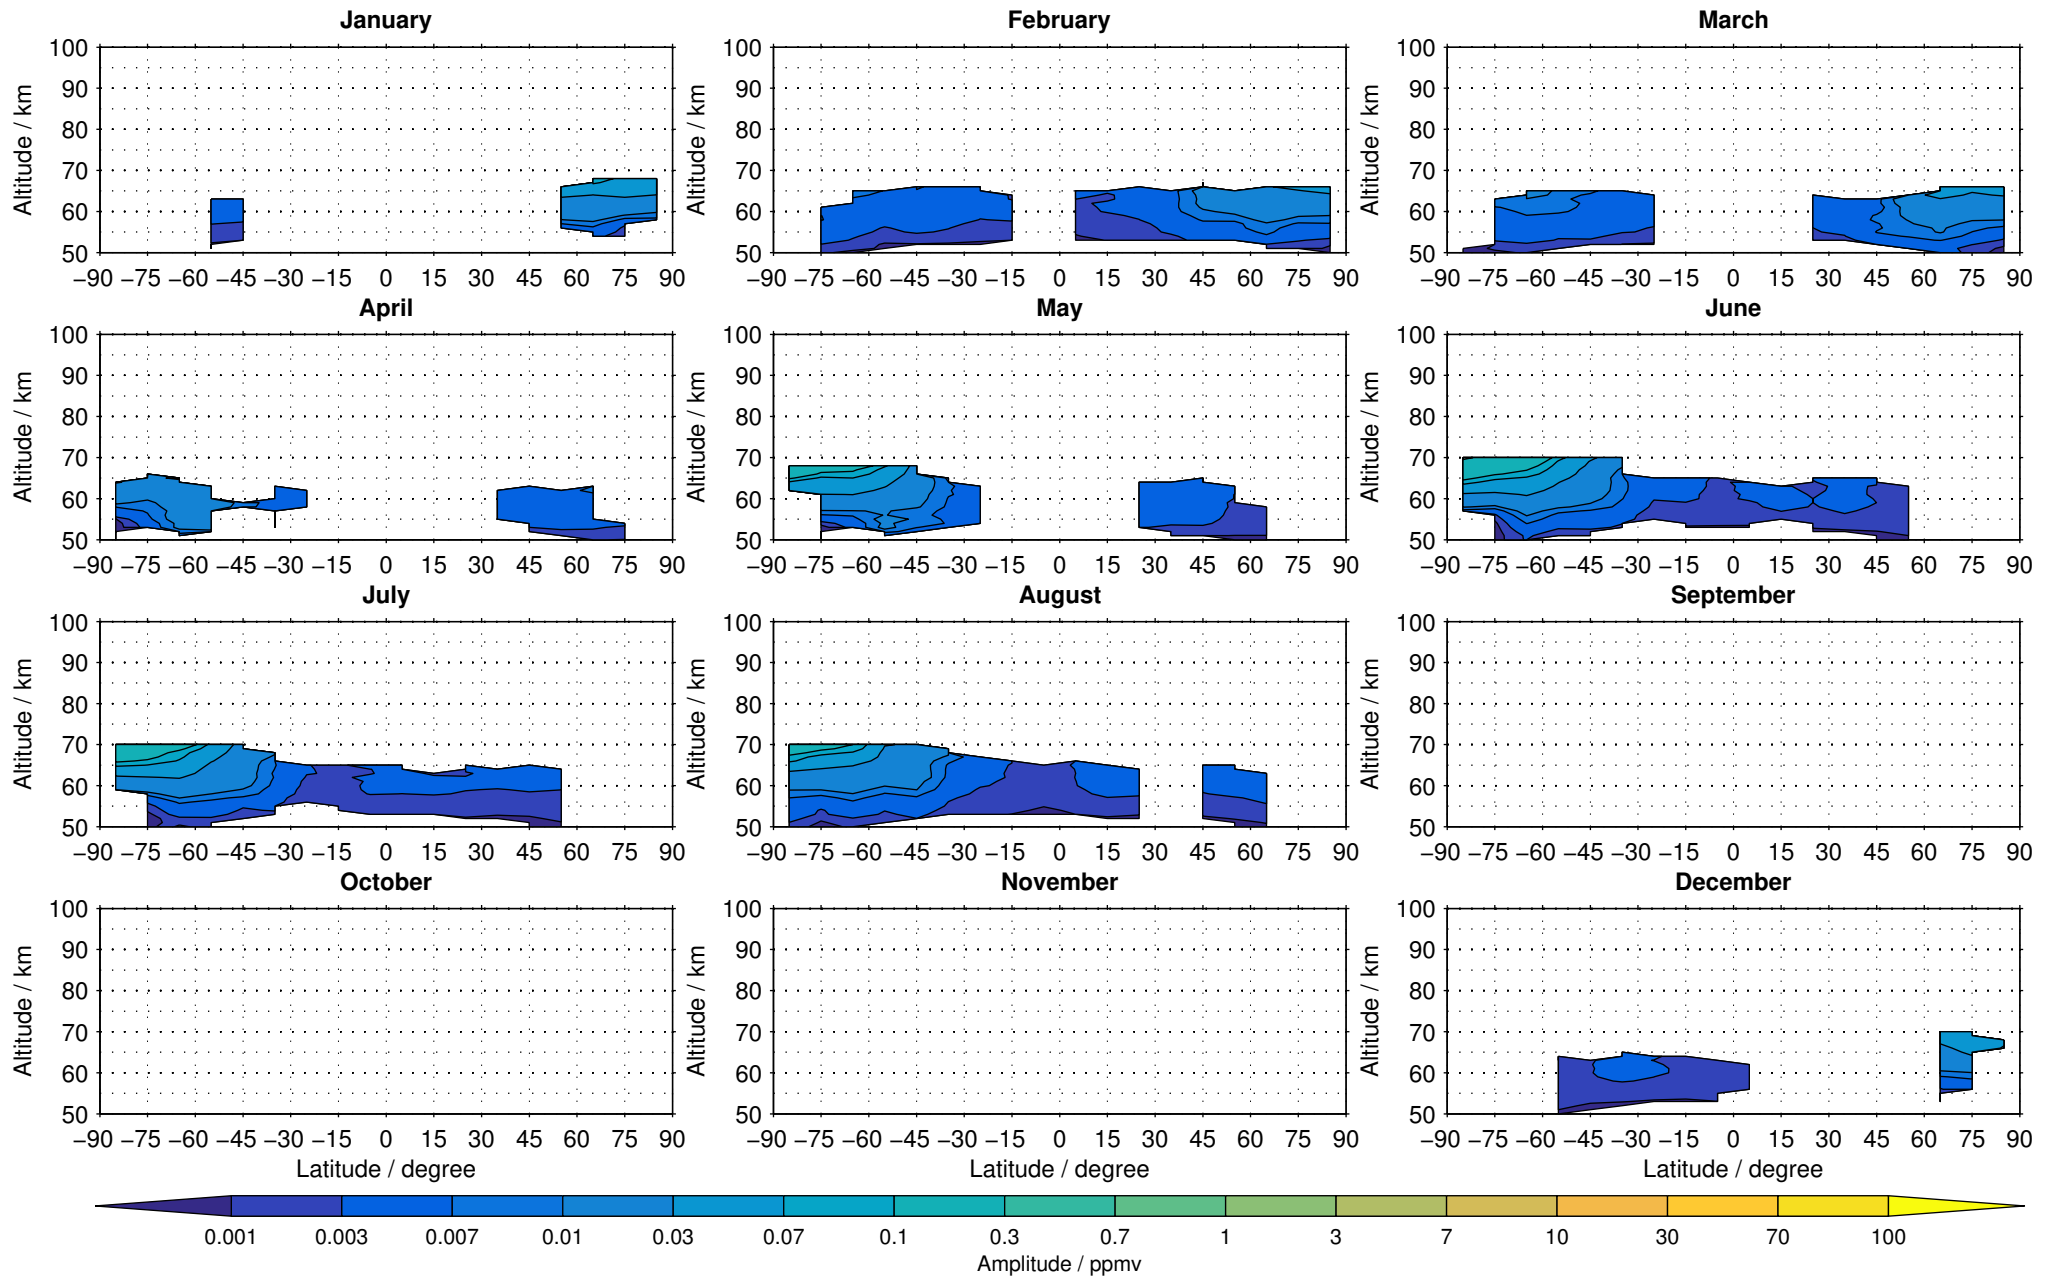

Envisat/MIPAS (IMKIAA) V5R v220/221 NOM nighttime nitric oxide distribution for 2005

Creation Time:
16-03-2017
09:27:03 LT

Envisat/MIPAS (IMKIAA) V5R v220/221 NOM nighttime nitric oxide distribution for 2006

Creation Time:
16-03-2017
09:27:04 LT

Envisat/MIPAS (IMKIAA) V5R v220/221 NOM nighttime nitric oxide distribution for 2007

Creation Time:
16-03-2017
09:27:05 LT

Envisat/MIPAS (IMKIAA) V5R v220/221 NOM nighttime nitric oxide distribution for 2008

Creation Time:
16-03-2017
09:27:06 LT

Envisat/MIPAS (IMKIAA) V5R v220/221 NOM nighttime nitric oxide distribution for 2009

Creation Time:
16-03-2017
09:27:06 LT

Envisat/MIPAS (IMKIAA) V5R v220/221 NOM nighttime nitric oxide distribution for 2010