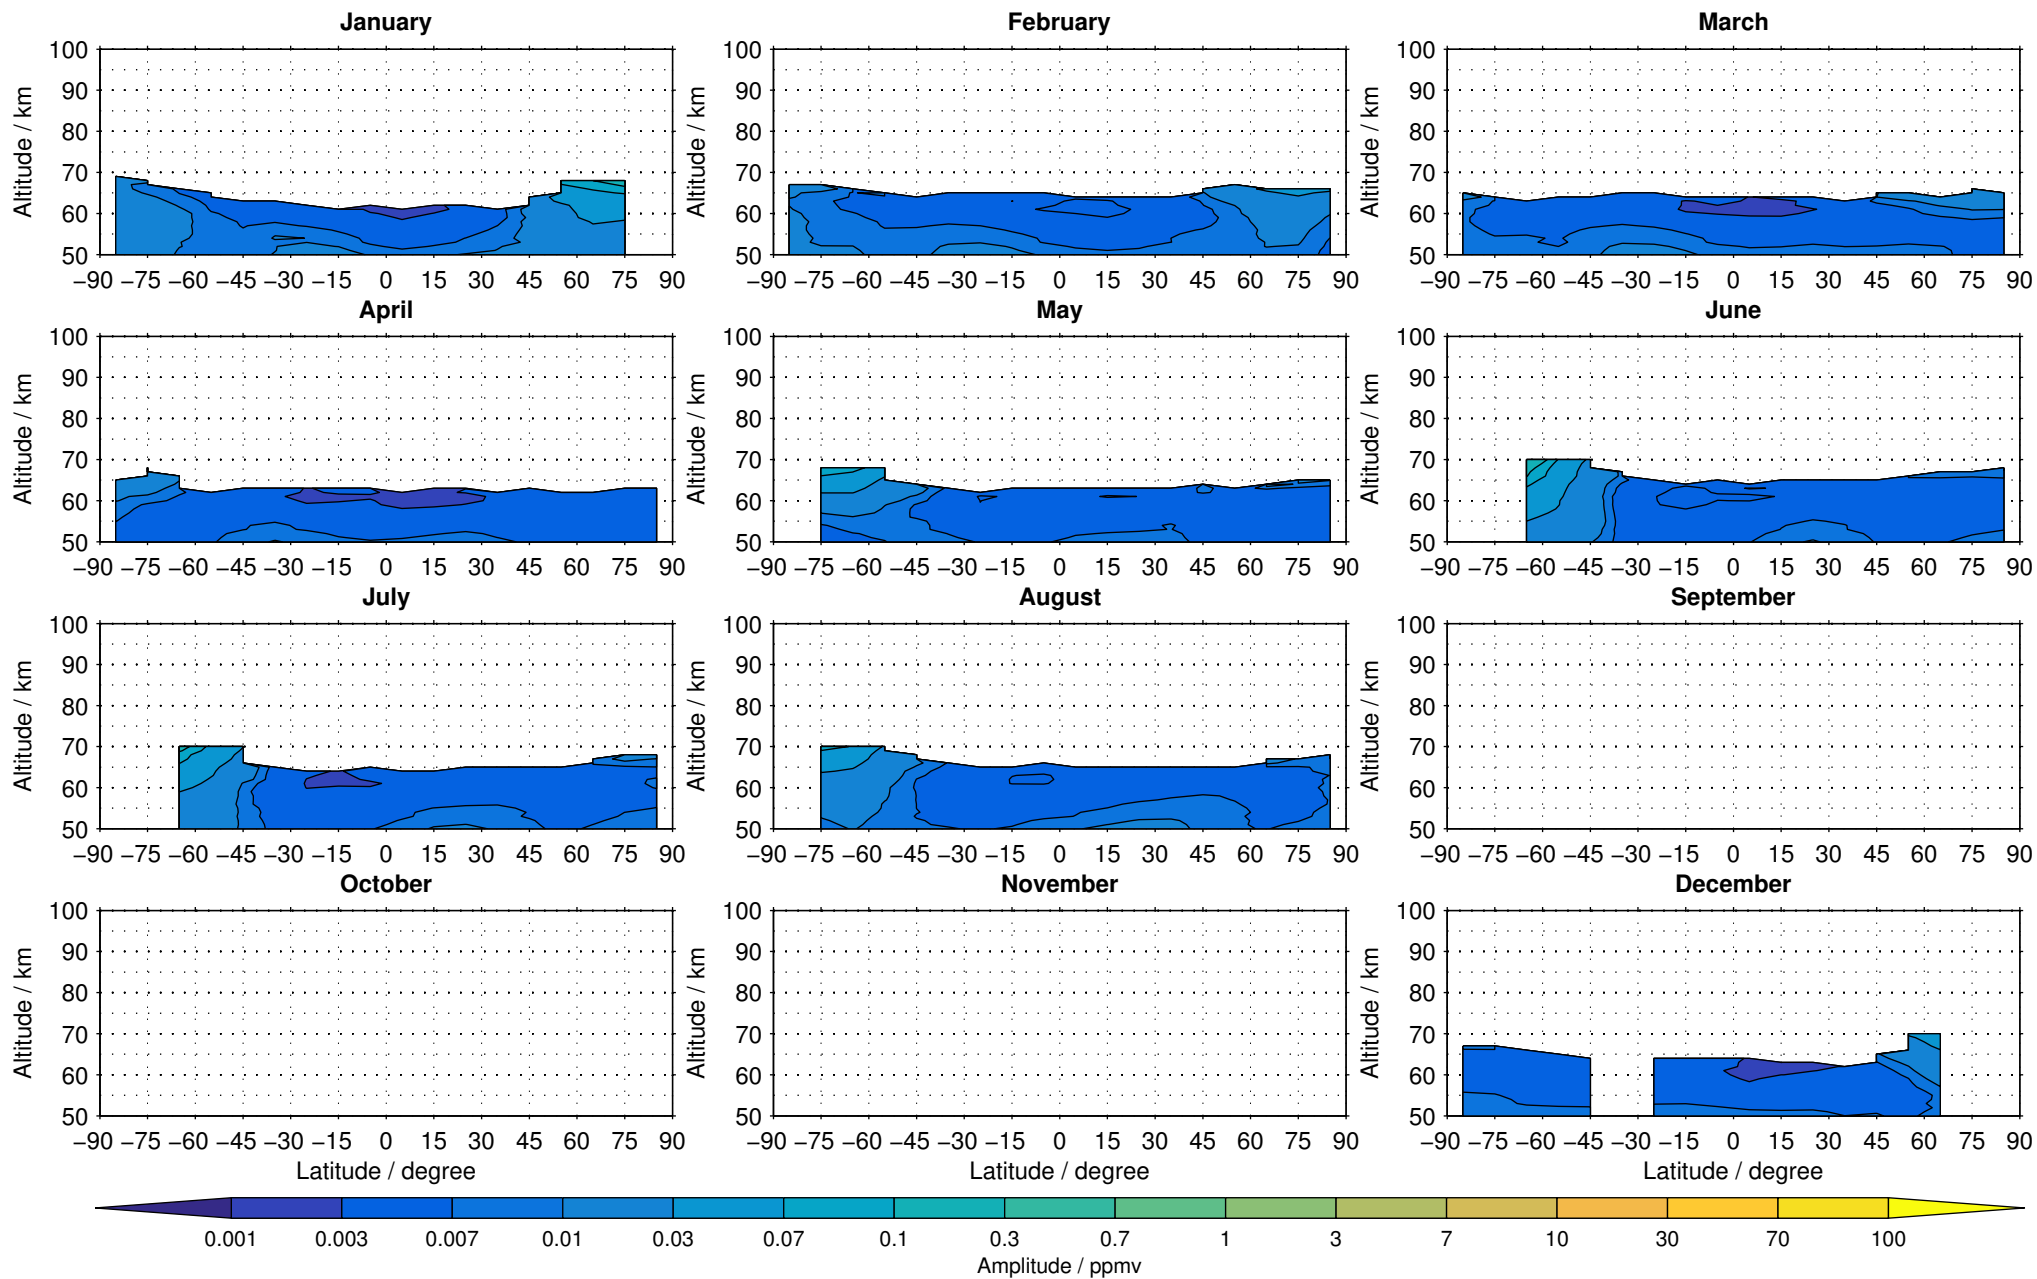

Envisat/MIPAS (IMKIAA) V5R v220/221 NOM daytime nitric oxide distribution for 2005

Creation Time:
16-03-2017
09:26:56 LT

Envisat/MIPAS (IMKIAA) V5R v220/221 NOM daytime nitric oxide distribution for 2006

Creation Time:
16-03-2017
09:26:56 LT

Envisat/MIPAS (IMKIAA) V5R v220/221 NOM daytime nitric oxide distribution for 2007

Creation Time:
16-03-2017
09:26:57 LT

Envisat/MIPAS (IMKIAA) V5R v220/221 NOM daytime nitric oxide distribution for 2008

Creation Time:
16-03-2017
09:26:58 LT

Envisat/MIPAS (IMKIAA) V5R v220/221 NOM daytime nitric oxide distribution for 2009

Creation Time:
16-03-2017
09:26:59 LT

Envisat/MIPAS (IMKIAA) V5R v220/221 NOM daytime nitric oxide distribution for 2010