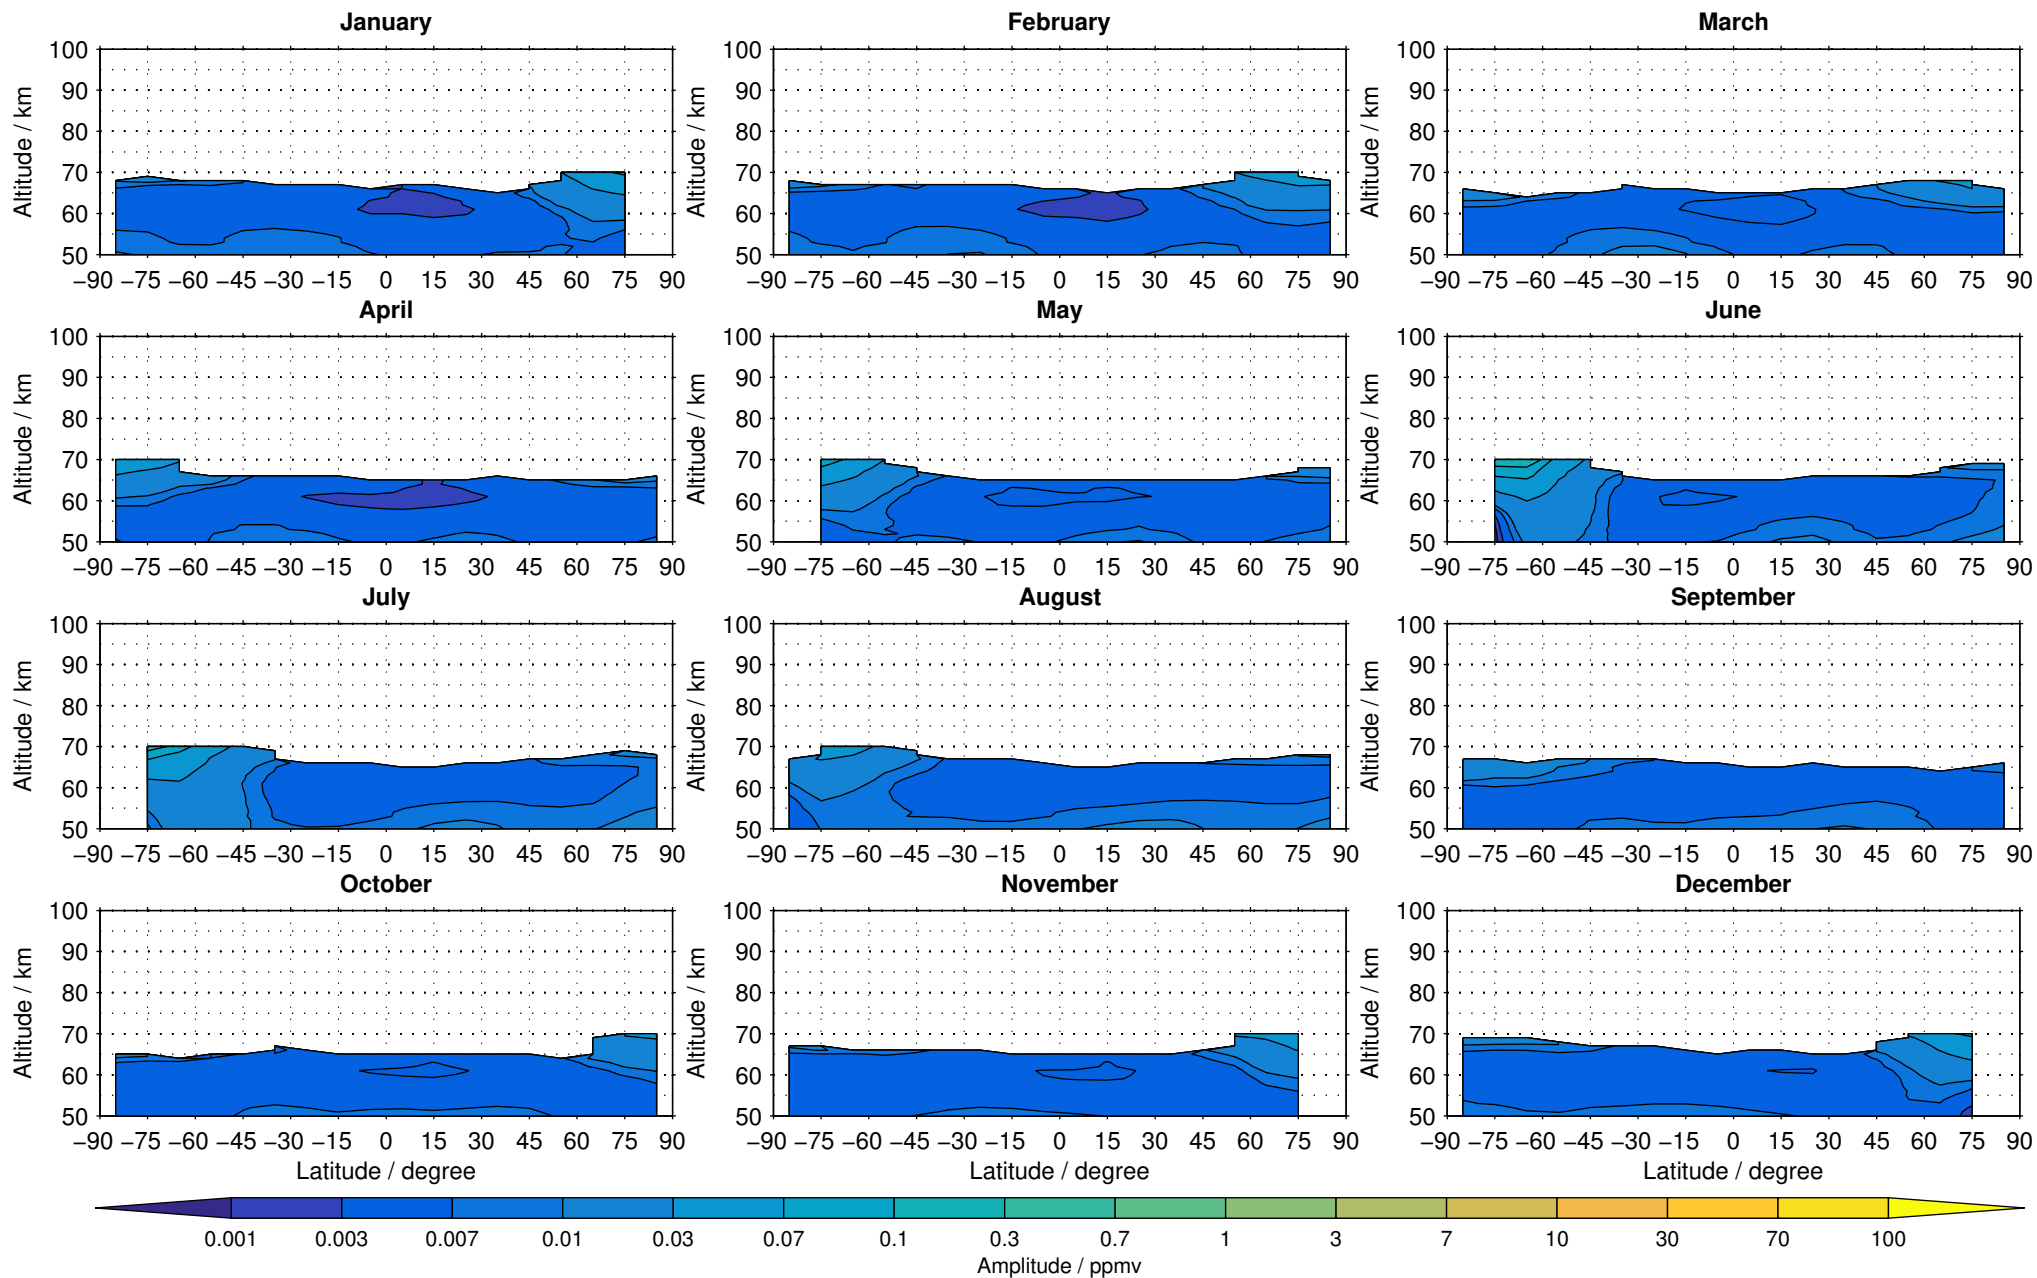

Creation Time:
16-03-2017
09:26:58 LT

Envisat/MIPAS (IMKIAA) V5R v220/221 NOM daytime nitric oxide distribution for 2009

Creation Time:
16-03-2017
09:26:59 LT

Envisat/MIPAS (IMKIAA) V5R v220/221 NOM daytime nitric oxide distribution for 2010

Creation Time:
16-03-2017
09:26:59 LT

Envisat/MIPAS (IMKIAA) V5R v220/221 NOM daytime nitric oxide distribution for 2011

Creation Time:
16-03-2017
09:27:00 LT

Envisat/MIPAS (IMKIAA) V5R v220/221 NOM daytime nitric oxide distribution for 2012