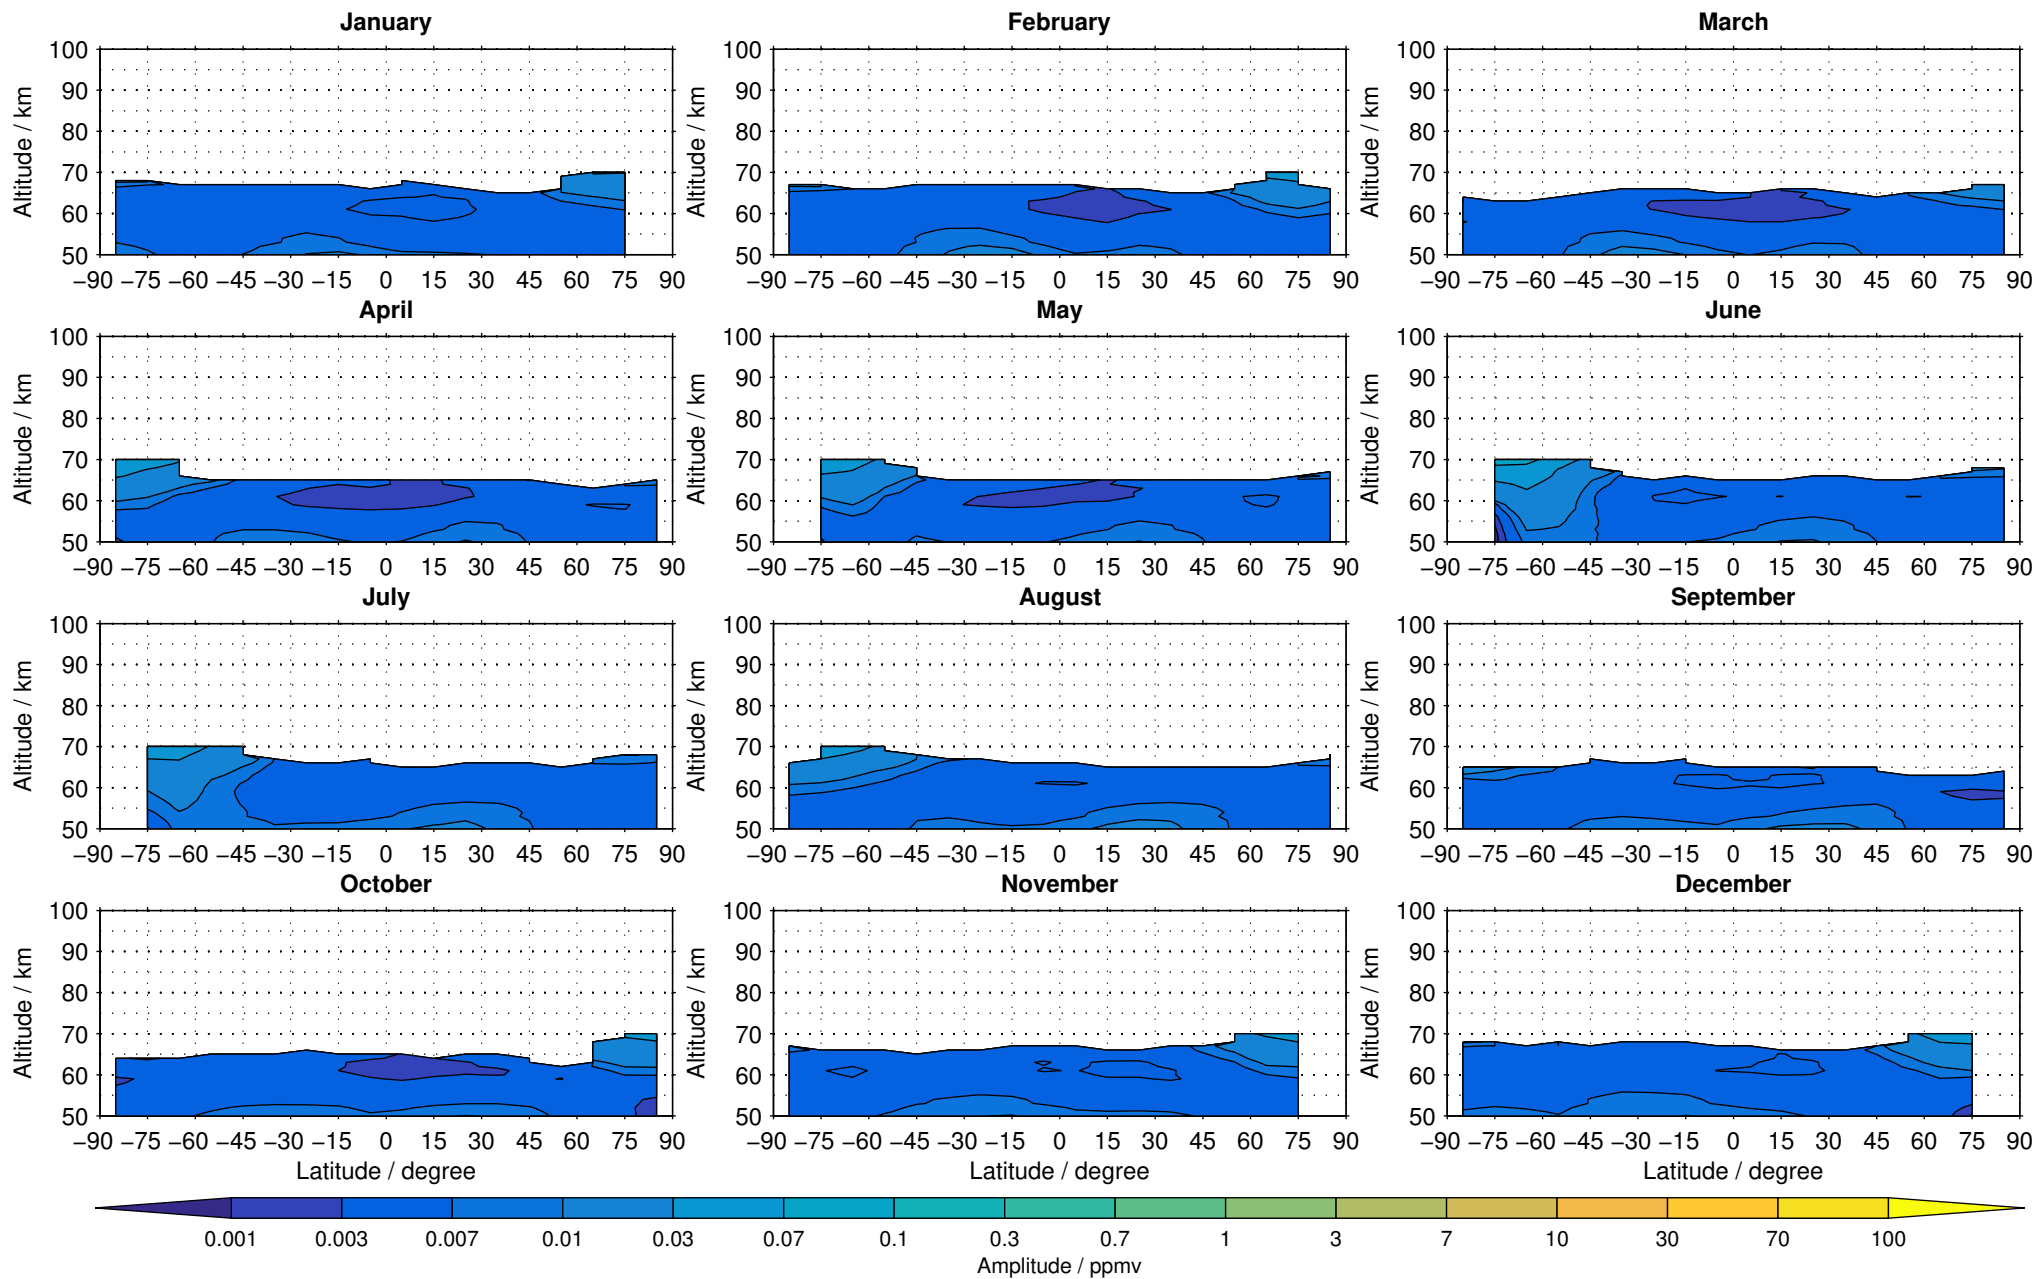

Creation Time:
16-03-2017
09:26:58 LT

Envisat/MIPAS (IMKIAA) V5R v220/221 NOM daytime nitric oxide distribution for 2009

Creation Time:
16-03-2017
09:26:59 LT

Envisat/MIPAS (IMKIAA) V5R v220/221 NOM daytime nitric oxide distribution for 2010

Creation Time:
16-03-2017
09:26:59 LT

Envisat/MIPAS (IMKIAA) V5R v220/221 NOM daytime nitric oxide distribution for 2011

Creation Time:
16-03-2017
09:27:00 LT

Envisat/MIPAS (IMKIAA) V5R v220/221 NOM daytime nitric oxide distribution for 2012