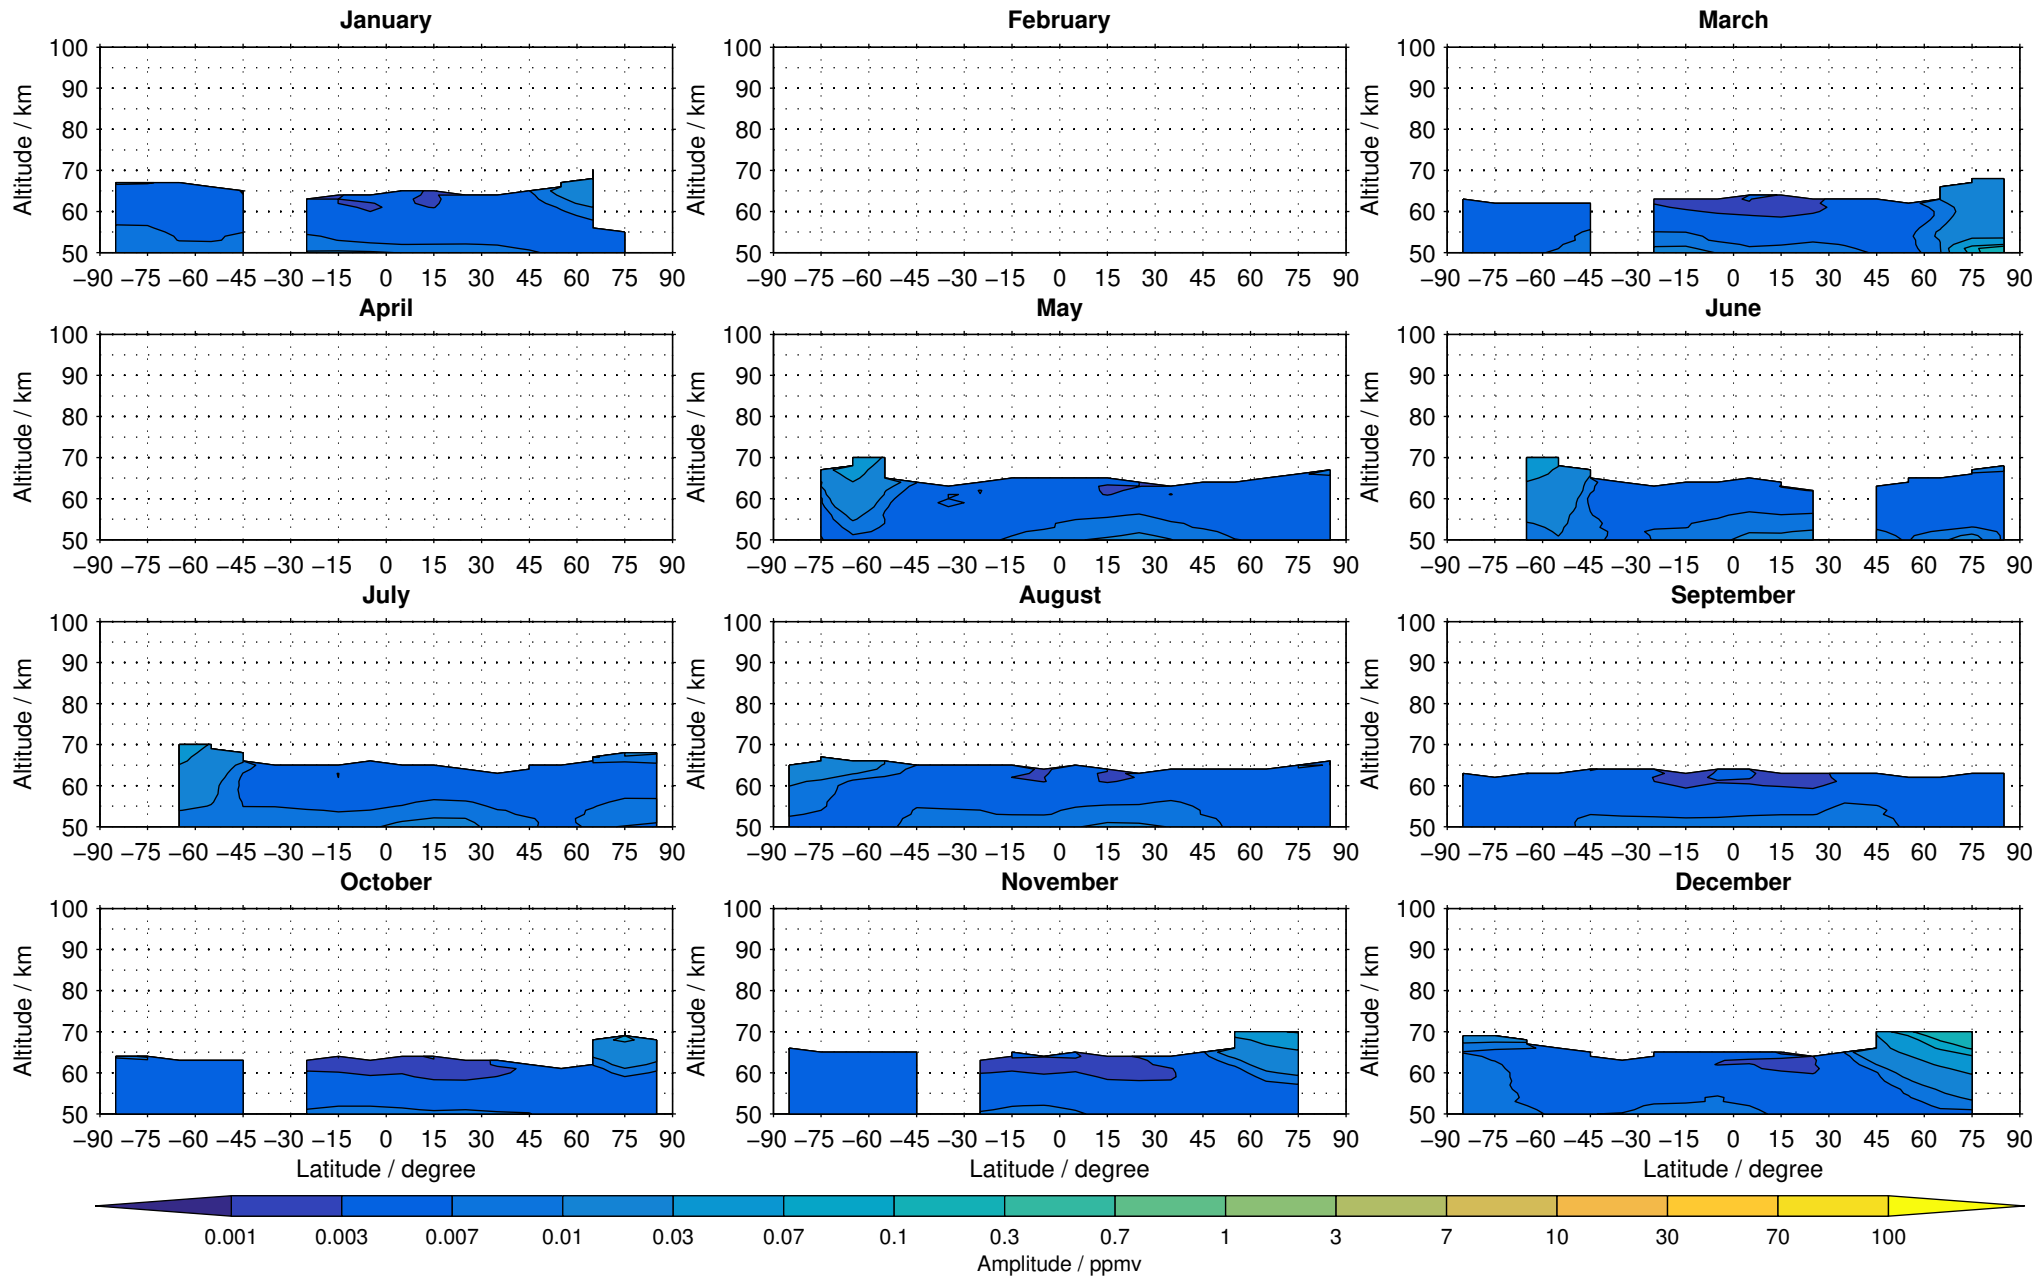

Envisat/MIPAS (IMKIAA) V5R v220/221 NOM daytime nitric oxide distribution for 2005

Creation Time:
16-03-2017
09:26:56 LT

Envisat/MIPAS (IMKIAA) V5R v220/221 NOM daytime nitric oxide distribution for 2006

Creation Time:
16-03-2017
09:26:56 LT

Envisat/MIPAS (IMKIAA) V5R v220/221 NOM daytime nitric oxide distribution for 2007

Creation Time:
16-03-2017
09:26:57 LT

Envisat/MIPAS (IMKIAA) V5R v220/221 NOM daytime nitric oxide distribution for 2008

Creation Time:
16-03-2017
09:26:58 LT

Envisat/MIPAS (IMKIAA) V5R v220/221 NOM daytime nitric oxide distribution for 2009

Creation Time:
16-03-2017
09:26:59 LT

Envisat/MIPAS (IMKIAA) V5R v220/221 NOM daytime nitric oxide distribution for 2010