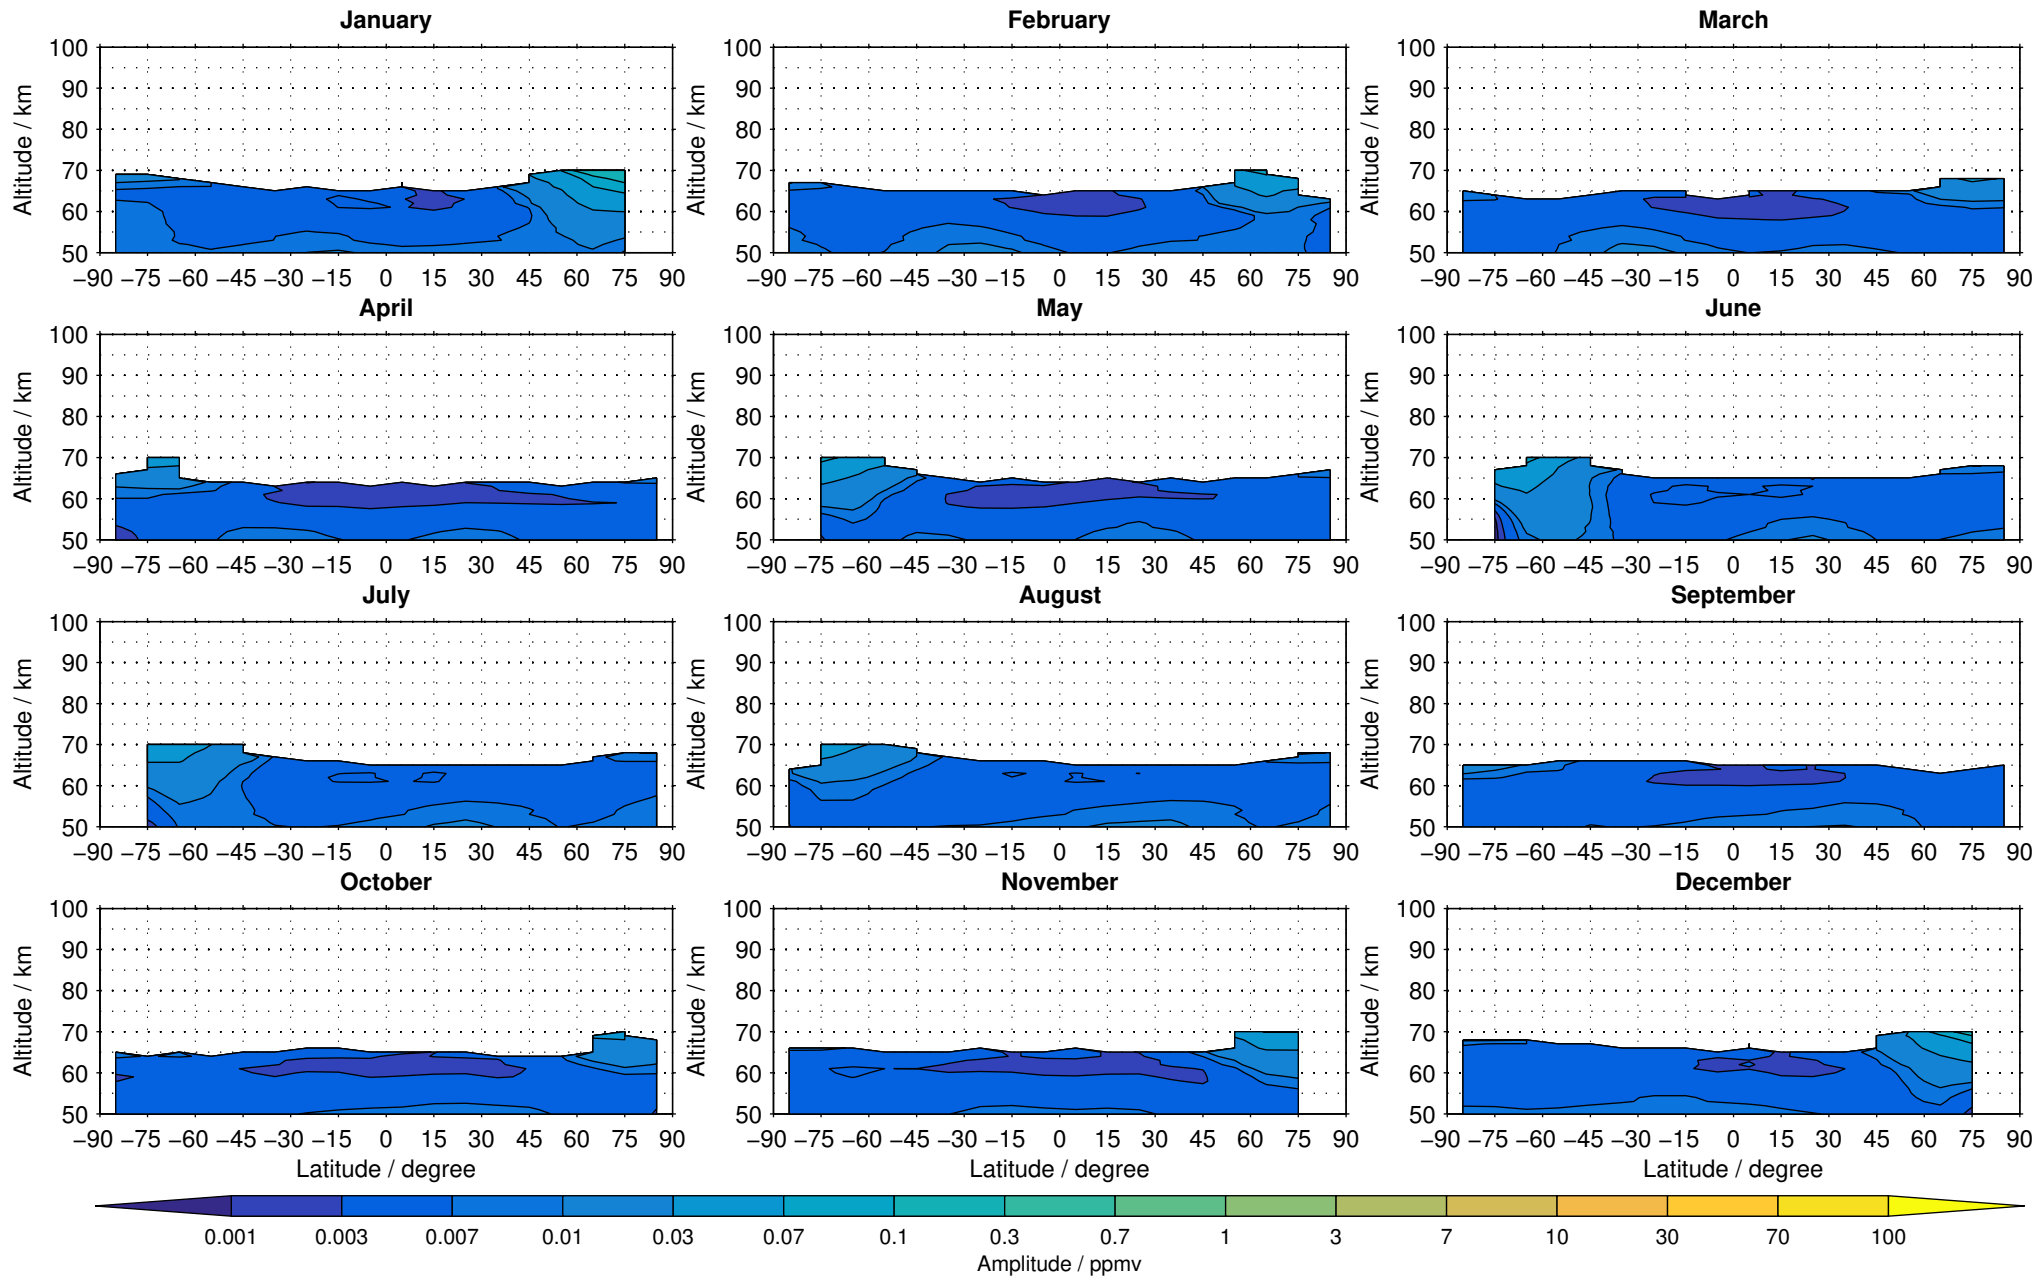

Envisat/MIPAS (IMKIAA) V5R v220/221 NOM daytime nitric oxide distribution for 2005

Creation Time:
16-03-2017
09:26:56 LT

Envisat/MIPAS (IMKIAA) V5R v220/221 NOM daytime nitric oxide distribution for 2006

Creation Time:
16-03-2017
09:26:56 LT

Envisat/MIPAS (IMKIAA) V5R v220/221 NOM daytime nitric oxide distribution for 2007

Creation Time:
16-03-2017
09:26:57 LT

Envisat/MIPAS (IMKIAA) V5R v220/221 NOM daytime nitric oxide distribution for 2008

Creation Time:
16-03-2017
09:26:58 LT

Envisat/MIPAS (IMKIAA) V5R v220/221 NOM daytime nitric oxide distribution for 2009

Creation Time:
16-03-2017
09:26:59 LT

Envisat/MIPAS (IMKIAA) V5R v220/221 NOM daytime nitric oxide distribution for 2010