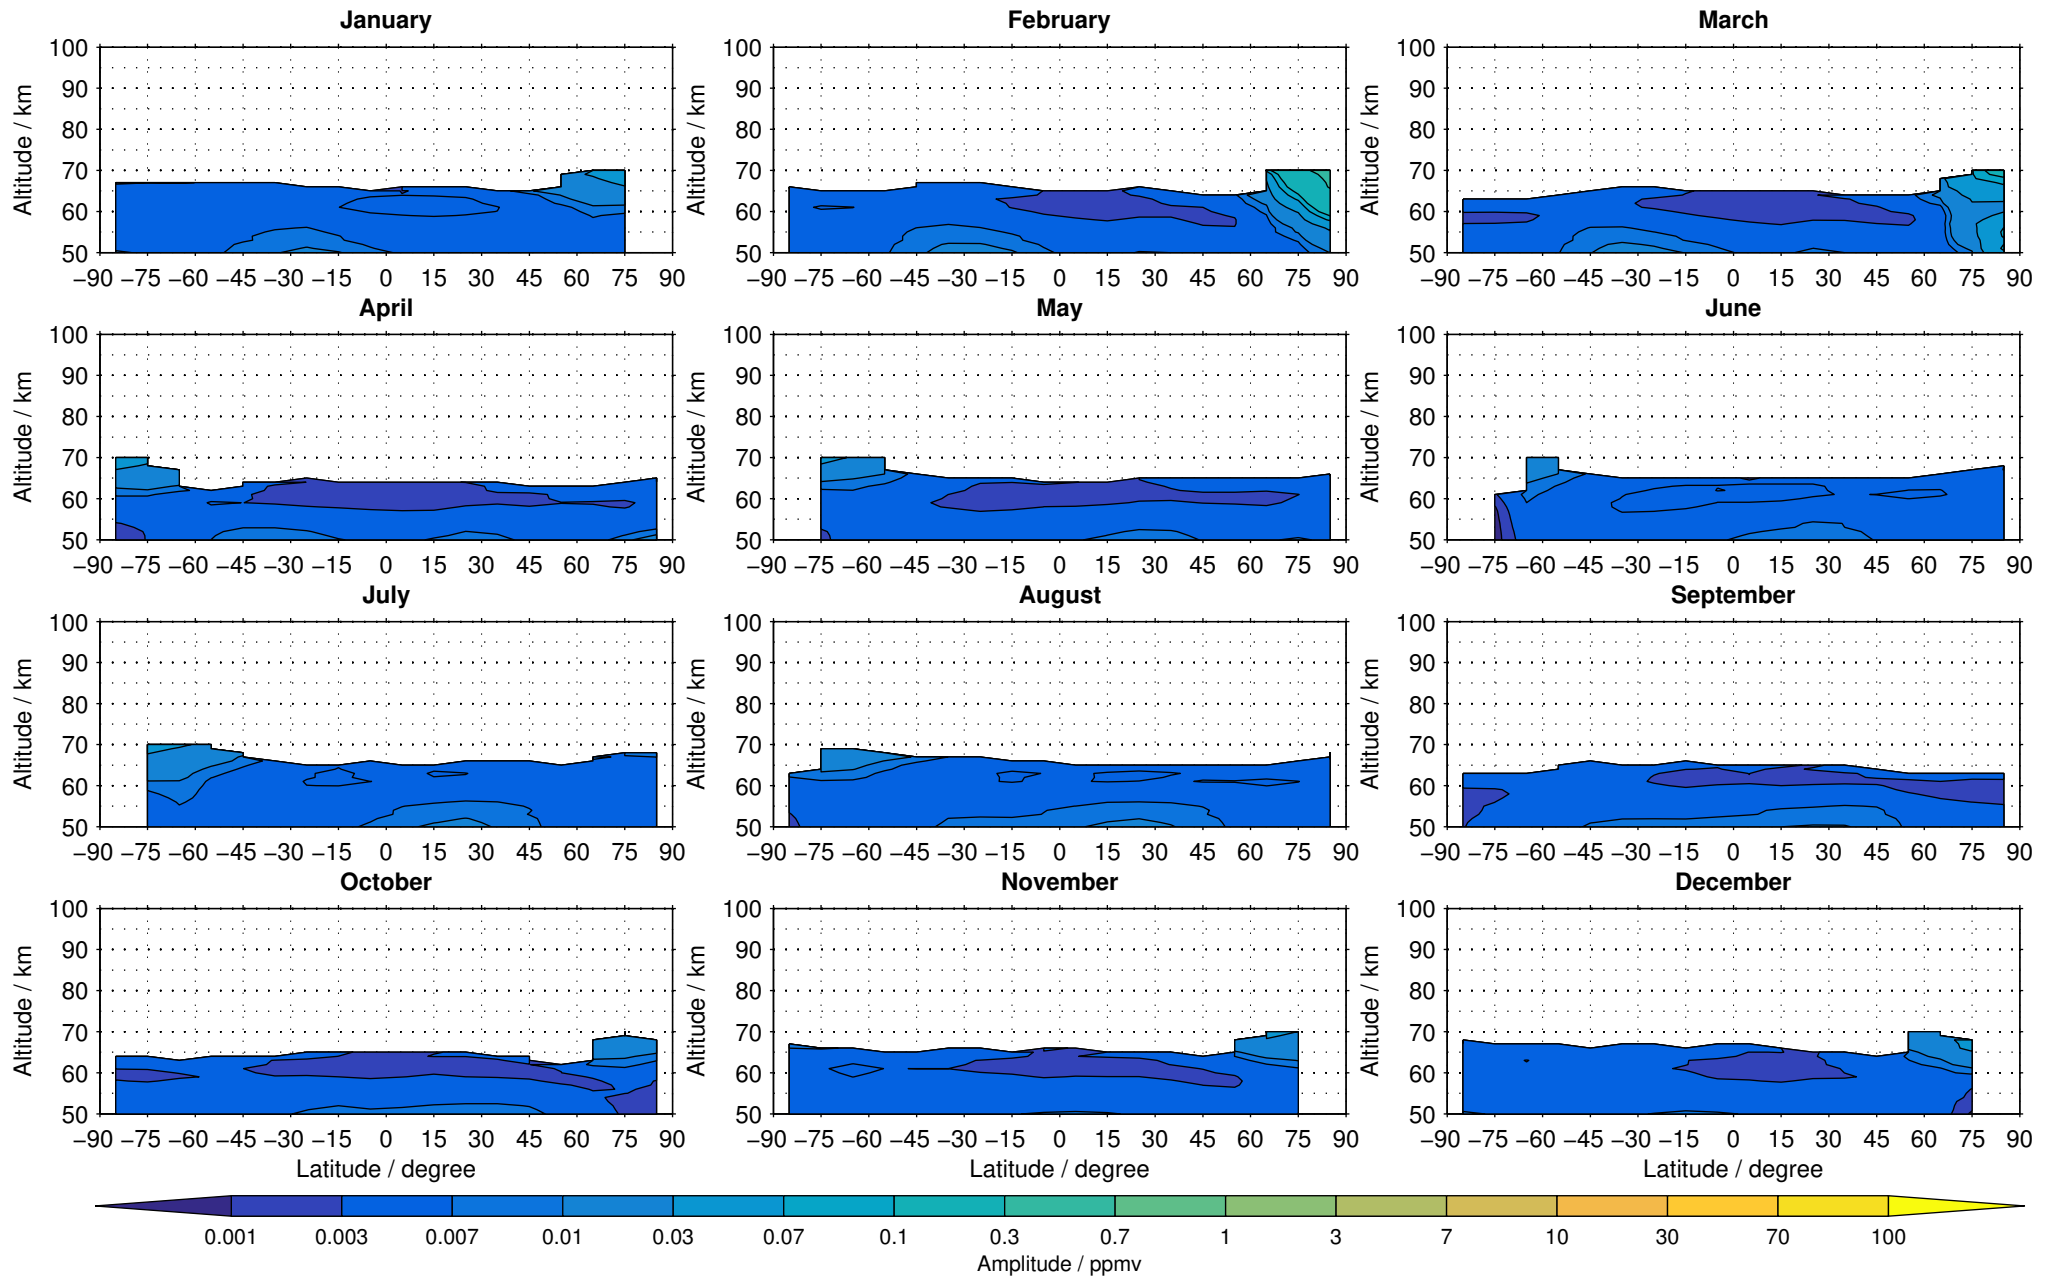

Creation Time:
16-03-2017
09:26:56 LT

Envisat/MIPAS (IMKIAA) V5R v220/221 NOM daytime nitric oxide distribution for 2007

Creation Time:
16-03-2017
09:26:57 LT

Envisat/MIPAS (IMKIAA) V5R v220/221 NOM daytime nitric oxide distribution for 2008

Creation Time:
16-03-2017
09:26:58 LT

Envisat/MIPAS (IMKIAA) V5R v220/221 NOM daytime nitric oxide distribution for 2009

Creation Time:
16-03-2017
09:26:59 LT

Envisat/MIPAS (IMKIAA) V5R v220/221 NOM daytime nitric oxide distribution for 2010

Creation Time:
16-03-2017
09:26:59 LT

Envisat/MIPAS (IMKIAA) V5R v220/221 NOM daytime nitric oxide distribution for 2011

Creation Time:
16-03-2017
09:27:00 LT

Envisat/MIPAS (IMKIAA) V5R v220/221 NOM daytime nitric oxide distribution for 2012