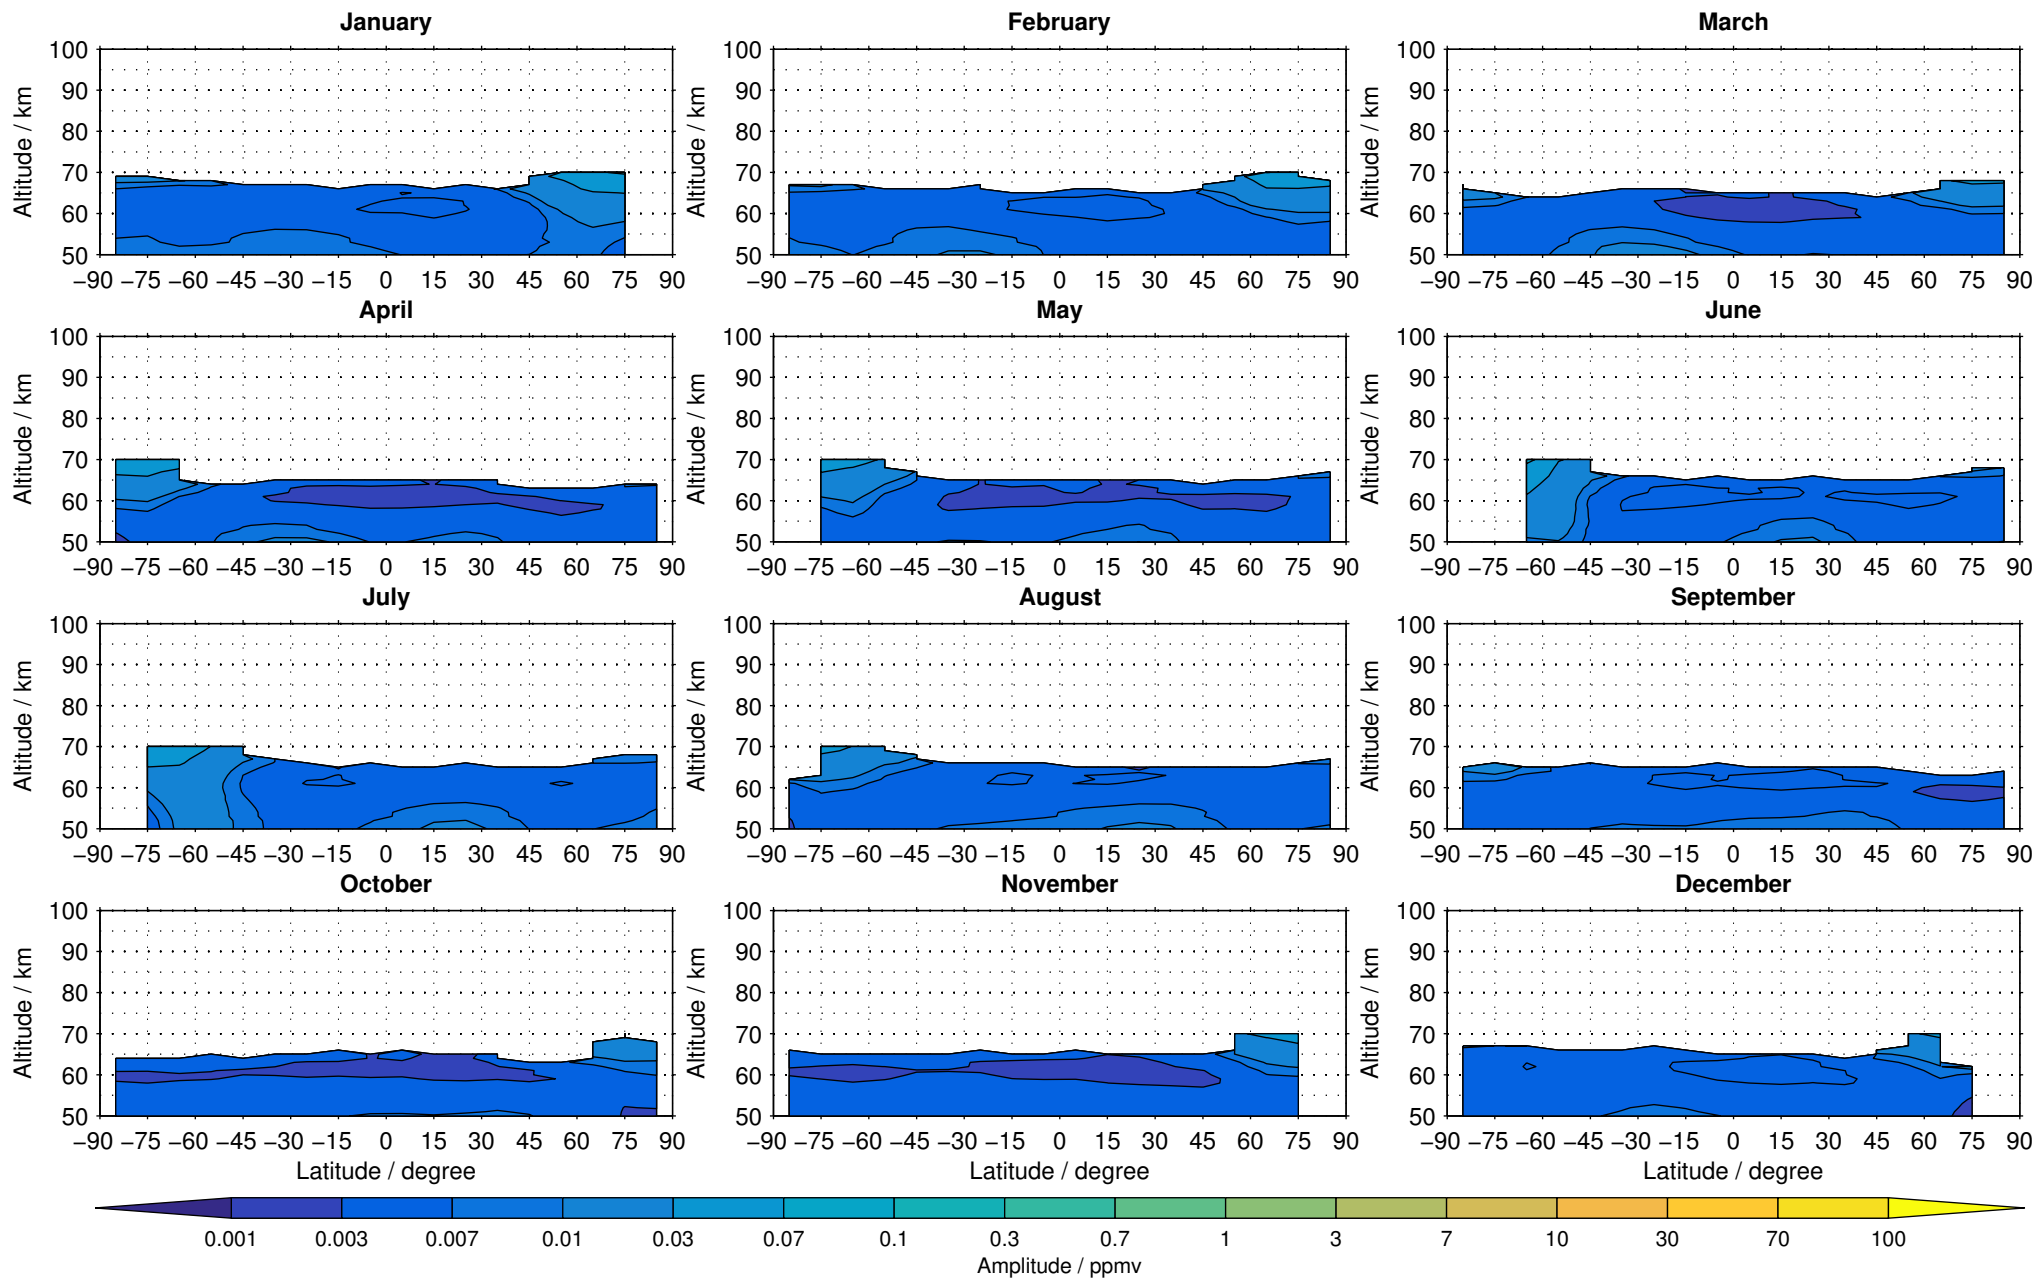

Creation Time:
16-03-2017
09:26:56 LT

Envisat/MIPAS (IMKIAA) V5R v220/221 NOM daytime nitric oxide distribution for 2007

Creation Time:
16-03-2017
09:26:57 LT

Envisat/MIPAS (IMKIAA) V5R v220/221 NOM daytime nitric oxide distribution for 2008

Creation Time:
16-03-2017
09:26:58 LT

Envisat/MIPAS (IMKIAA) V5R v220/221 NOM daytime nitric oxide distribution for 2009

Creation Time:
16-03-2017
09:26:59 LT

Envisat/MIPAS (IMKIAA) V5R v220/221 NOM daytime nitric oxide distribution for 2010

Creation Time:
16-03-2017
09:26:59 LT

Envisat/MIPAS (IMKIAA) V5R v220/221 NOM daytime nitric oxide distribution for 2011

Creation Time:
16-03-2017
09:27:00 LT

Envisat/MIPAS (IMKIAA) V5R v220/221 NOM daytime nitric oxide distribution for 2012