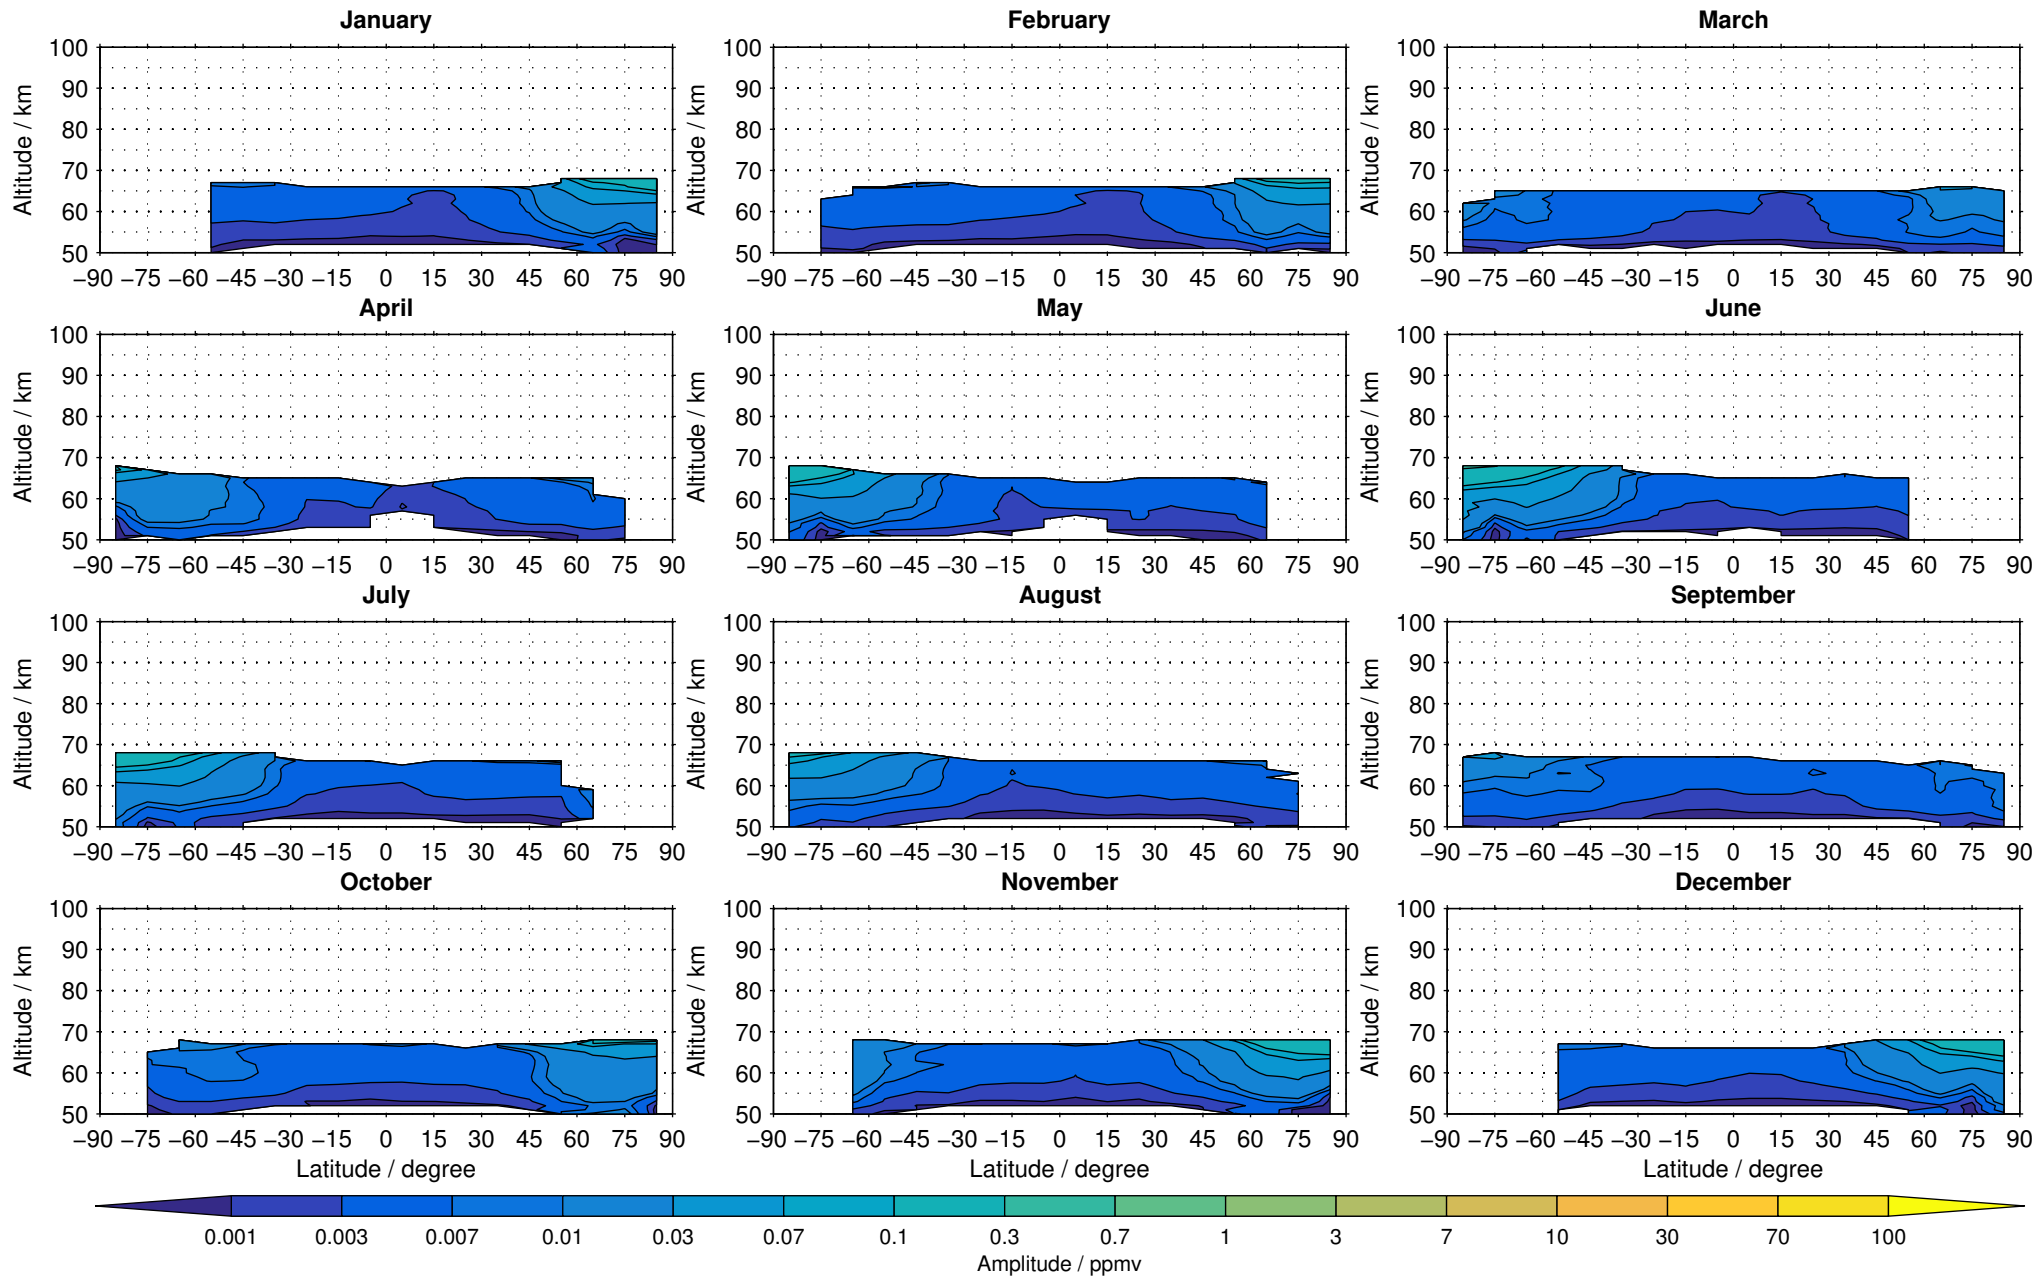

Envisat/MIPAS (IMKIAA) V5H v20 NOM nighttime nitric oxide distribution for 2002

Creation Time:
16-03-2017
09:26:44 LT

Envisat/MIPAS (IMKIAA) V5H v20 NOM nighttime nitric oxide distribution for 2003

Creation Time:
16-03-2017
09:26:44 LT

Envisat/MIPAS (IMKIAA) V5H v20 NOM nighttime nitric oxide distribution for 2004

Creation Time:
16-03-2017
09:26:45 LT