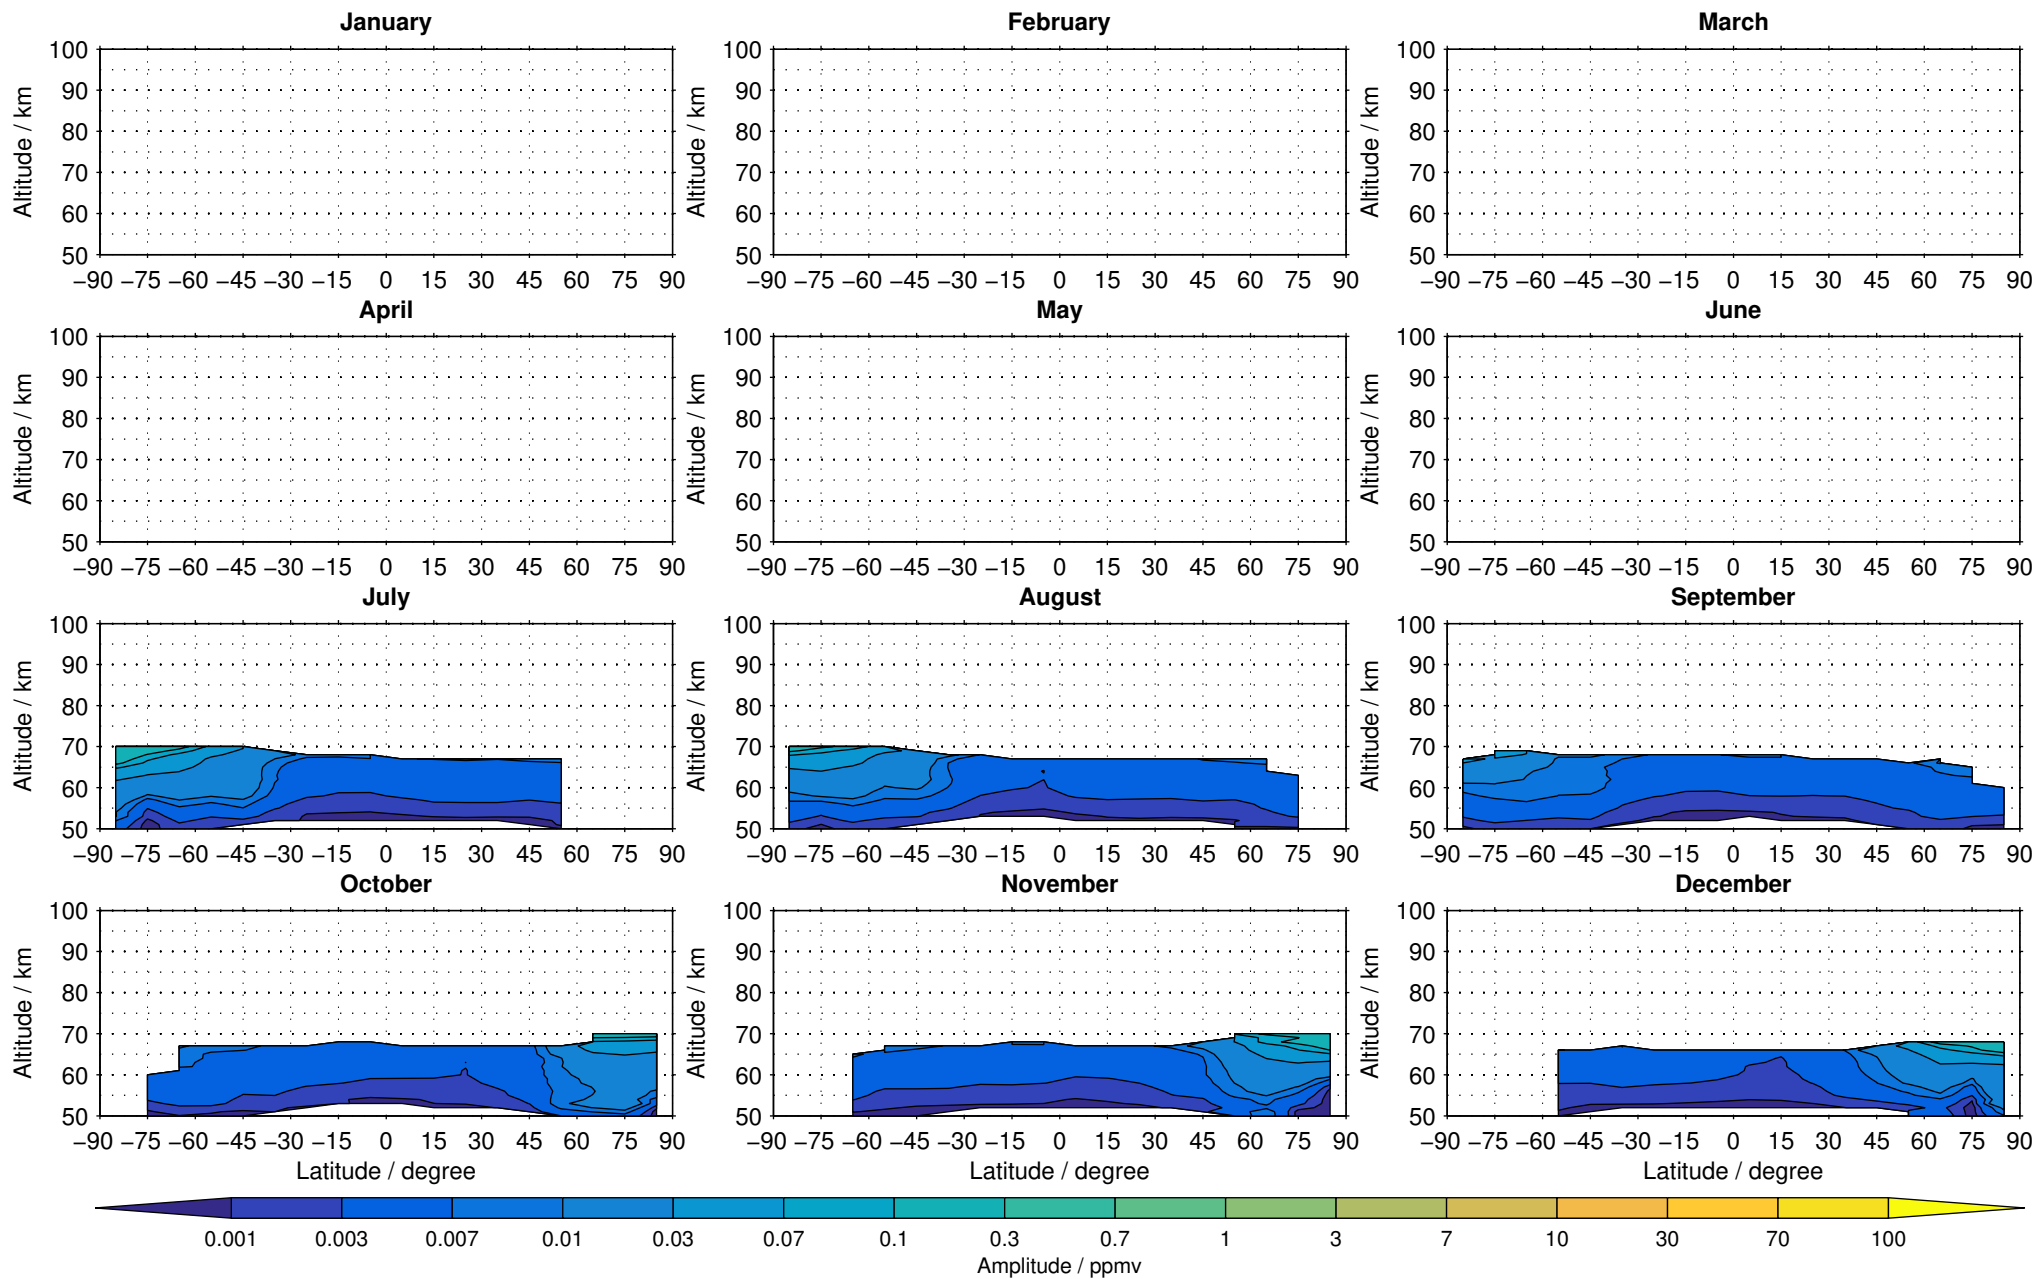

Envisat/MIPAS (IMKIAA) V5H v20 NOM nighttime nitric oxide distribution for 2002

Creation Time:
16-03-2017
09:26:44 LT

Envisat/MIPAS (IMKIAA) V5H v20 NOM nighttime nitric oxide distribution for 2003

Creation Time:
16-03-2017
09:26:44 LT

Envisat/MIPAS (IMKIAA) V5H v20 NOM nighttime nitric oxide distribution for 2004

Creation Time:
16-03-2017
09:26:45 LT