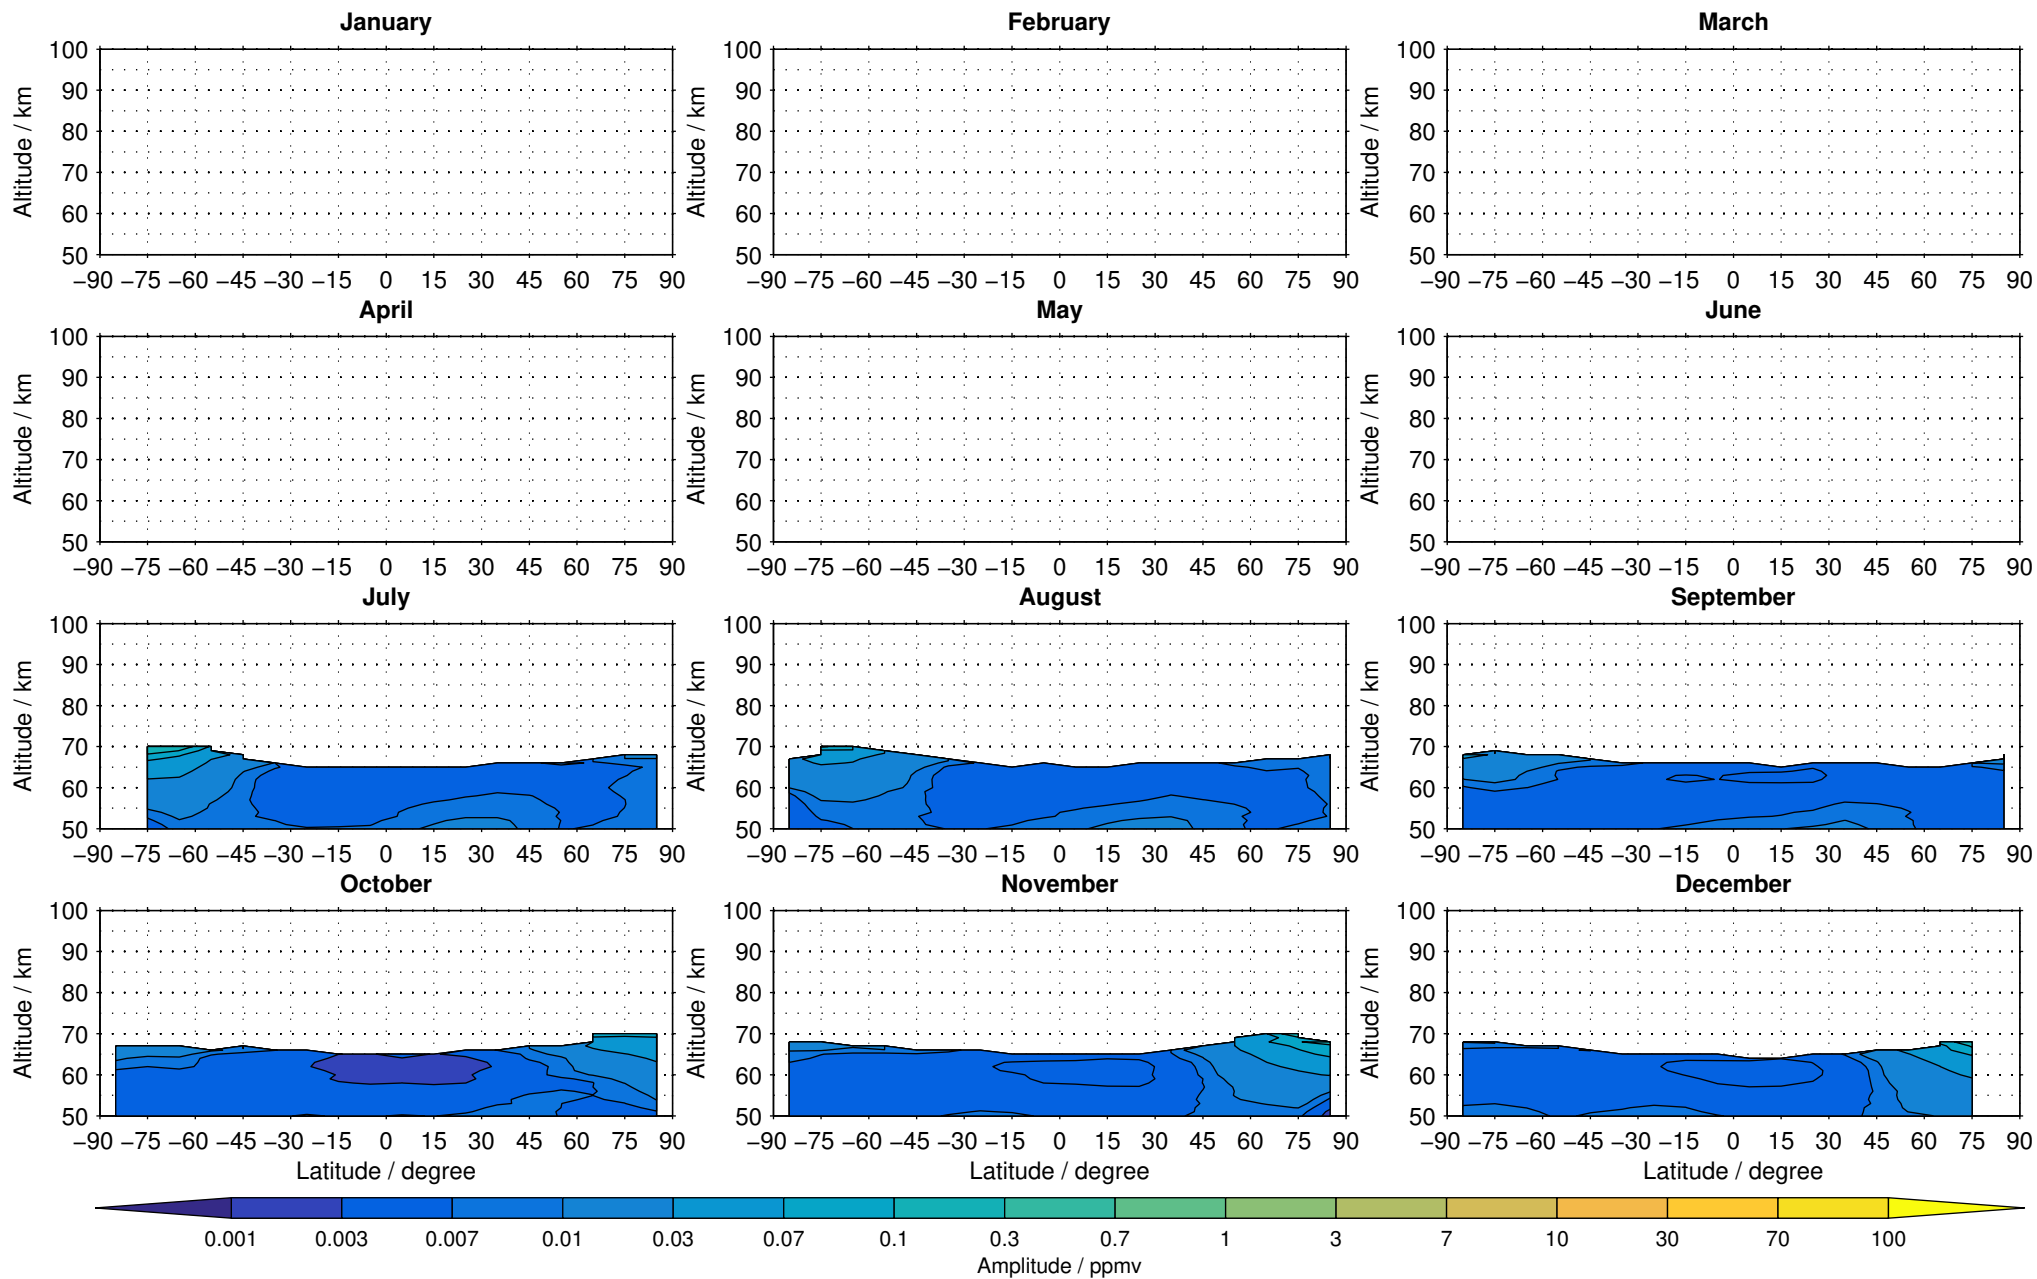

# Envisat/MIPAS (IMKIAA) V5H v20 NOM daytime nitric oxide distribution for 2002

Creation Time:  
16-03-2017  
09:26:40 LT

# Envisat/MIPAS (IMKIAA) V5H v20 NOM daytime nitric oxide distribution for 2003

Creation Time:  
16-03-2017  
09:26:41 LT

# Envisat/MIPAS (IMKIAA) V5H v20 NOM daytime nitric oxide distribution for 2004

Creation Time:  
16-03-2017  
09:26:42 LT