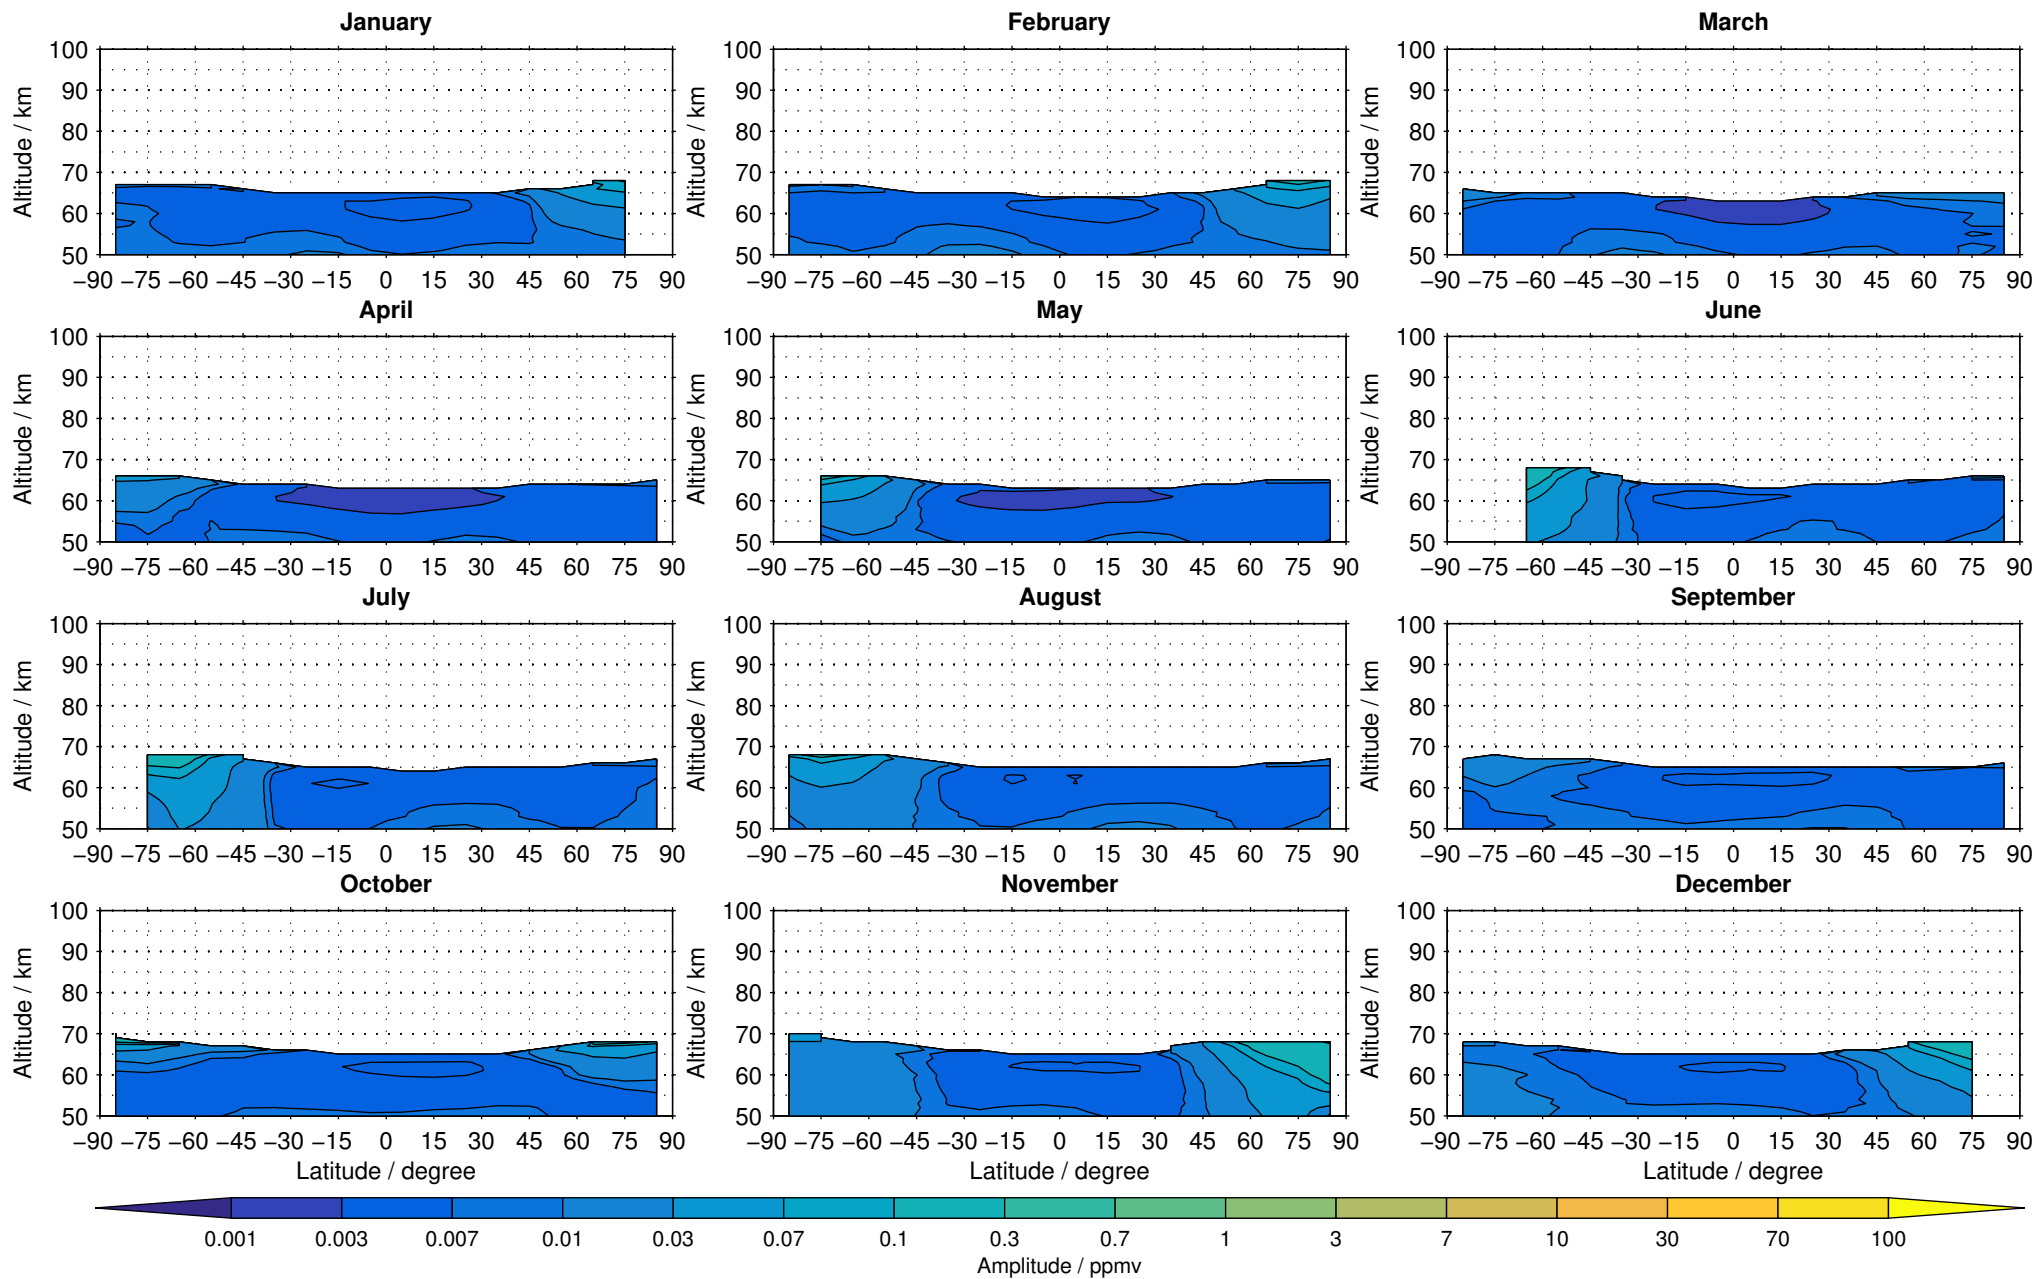

# Envisat/MIPAS (IMKIAA) V5H v20 NOM daytime nitric oxide distribution for 2002

Creation Time:  
16-03-2017  
09:26:40 LT

# Envisat/MIPAS (IMKIAA) V5H v20 NOM daytime nitric oxide distribution for 2003

Creation Time:  
16-03-2017  
09:26:41 LT

# Envisat/MIPAS (IMKIAA) V5H v20 NOM daytime nitric oxide distribution for 2004

Creation Time:  
16-03-2017  
09:26:42 LT