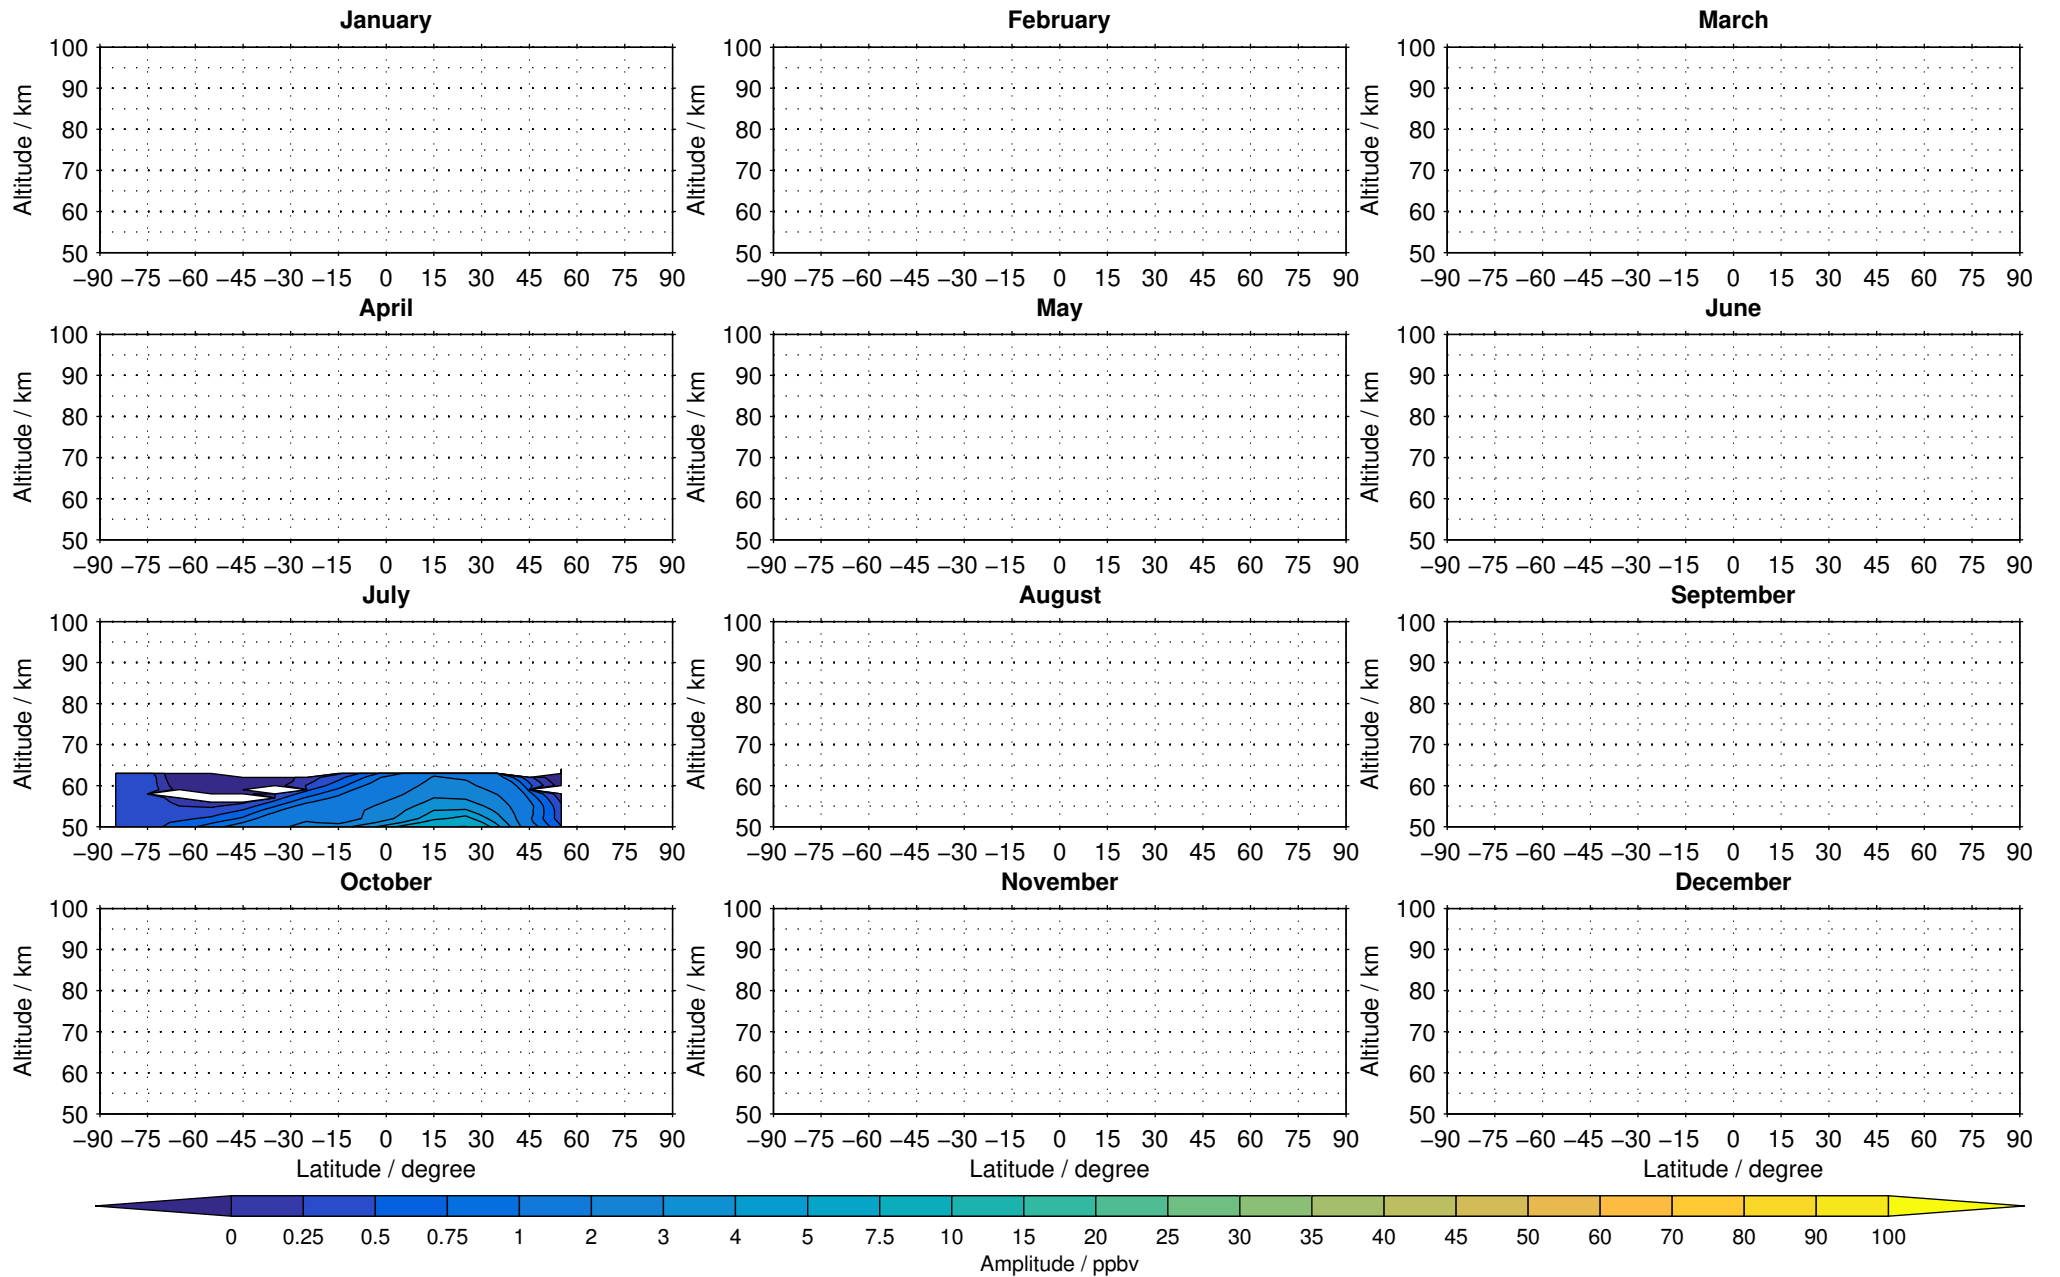

Envisat/MIPAS (IMKIAA) V5R v721 NLC nighttime nitrous oxide distribution for 2005

Creation Time:
11-04-2017
21:23:59 LT

Envisat/MIPAS (IMKIAA) V5R v721 NLC nighttime nitrous oxide distribution for 2007

Creation Time:
11-04-2017
21:24:00 LT

Envisat/MIPAS (IMKIAA) V5R v721 NLC nighttime nitrous oxide distribution for 2008

Creation Time:
11-04-2017
21:24:00 LT

Envisat/MIPAS (IMKIAA) V5R v721 NLC nighttime nitrous oxide distribution for 2009

Creation Time:
11-04-2017
21:24:01 LT

Envisat/MIPAS (IMKIAA) V5R v721 NLC nighttime nitrous oxide distribution for 2010

Creation Time:
11-04-2017
21:24:02 LT

Envisat/MIPAS (IMKIAA) V5R v721 NLC nighttime nitrous oxide distribution for 2011

Creation Time:
11-04-2017
21:24:03 LT

Envisat/MIPAS (IMKIAA) V5R v721 NLC nighttime nitrous oxide distribution for 2012

Creation Time:
11-04-2017
21:24:03 LT