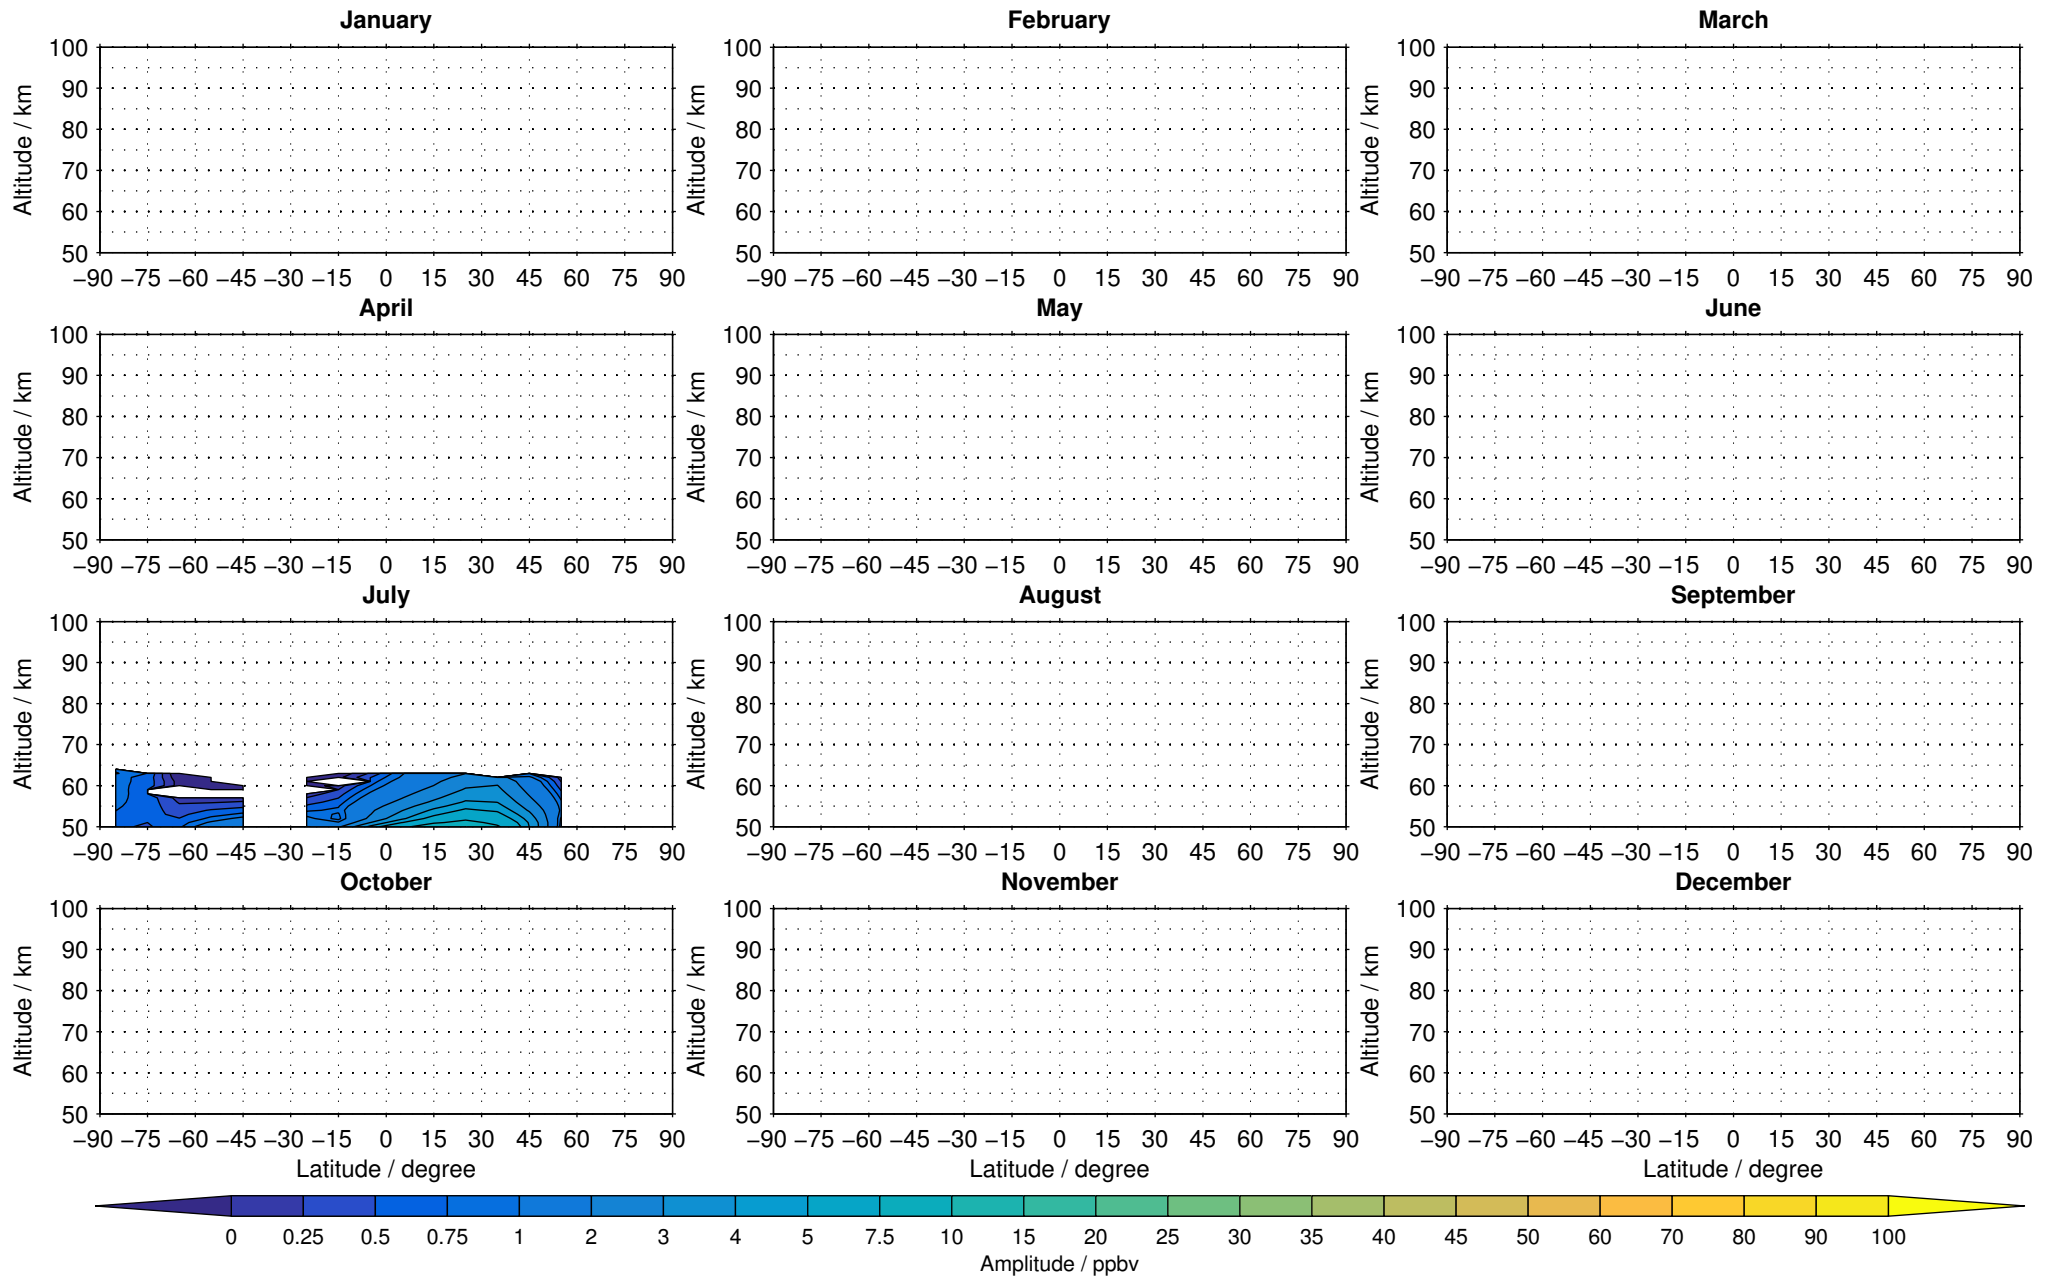

Envisat/MIPAS (IMKIAA) V5R v721 NLC nighttime nitrous oxide distribution for 2005

Creation Time:
11-04-2017
21:23:59 LT

Envisat/MIPAS (IMKIAA) V5R v721 NLC nighttime nitrous oxide distribution for 2007

Creation Time:
11-04-2017
21:24:00 LT

Envisat/MIPAS (IMKIAA) V5R v721 NLC nighttime nitrous oxide distribution for 2008

Creation Time:
11-04-2017
21:24:00 LT

Envisat/MIPAS (IMKIAA) V5R v721 NLC nighttime nitrous oxide distribution for 2009

Creation Time:
11-04-2017
21:24:01 LT

Envisat/MIPAS (IMKIAA) V5R v721 NLC nighttime nitrous oxide distribution for 2010

Creation Time:
11-04-2017
21:24:02 LT

Envisat/MIPAS (IMKIAA) V5R v721 NLC nighttime nitrous oxide distribution for 2011

Creation Time:
11-04-2017
21:24:03 LT

Envisat/MIPAS (IMKIAA) V5R v721 NLC nighttime nitrous oxide distribution for 2012

Creation Time:
11-04-2017
21:24:03 LT