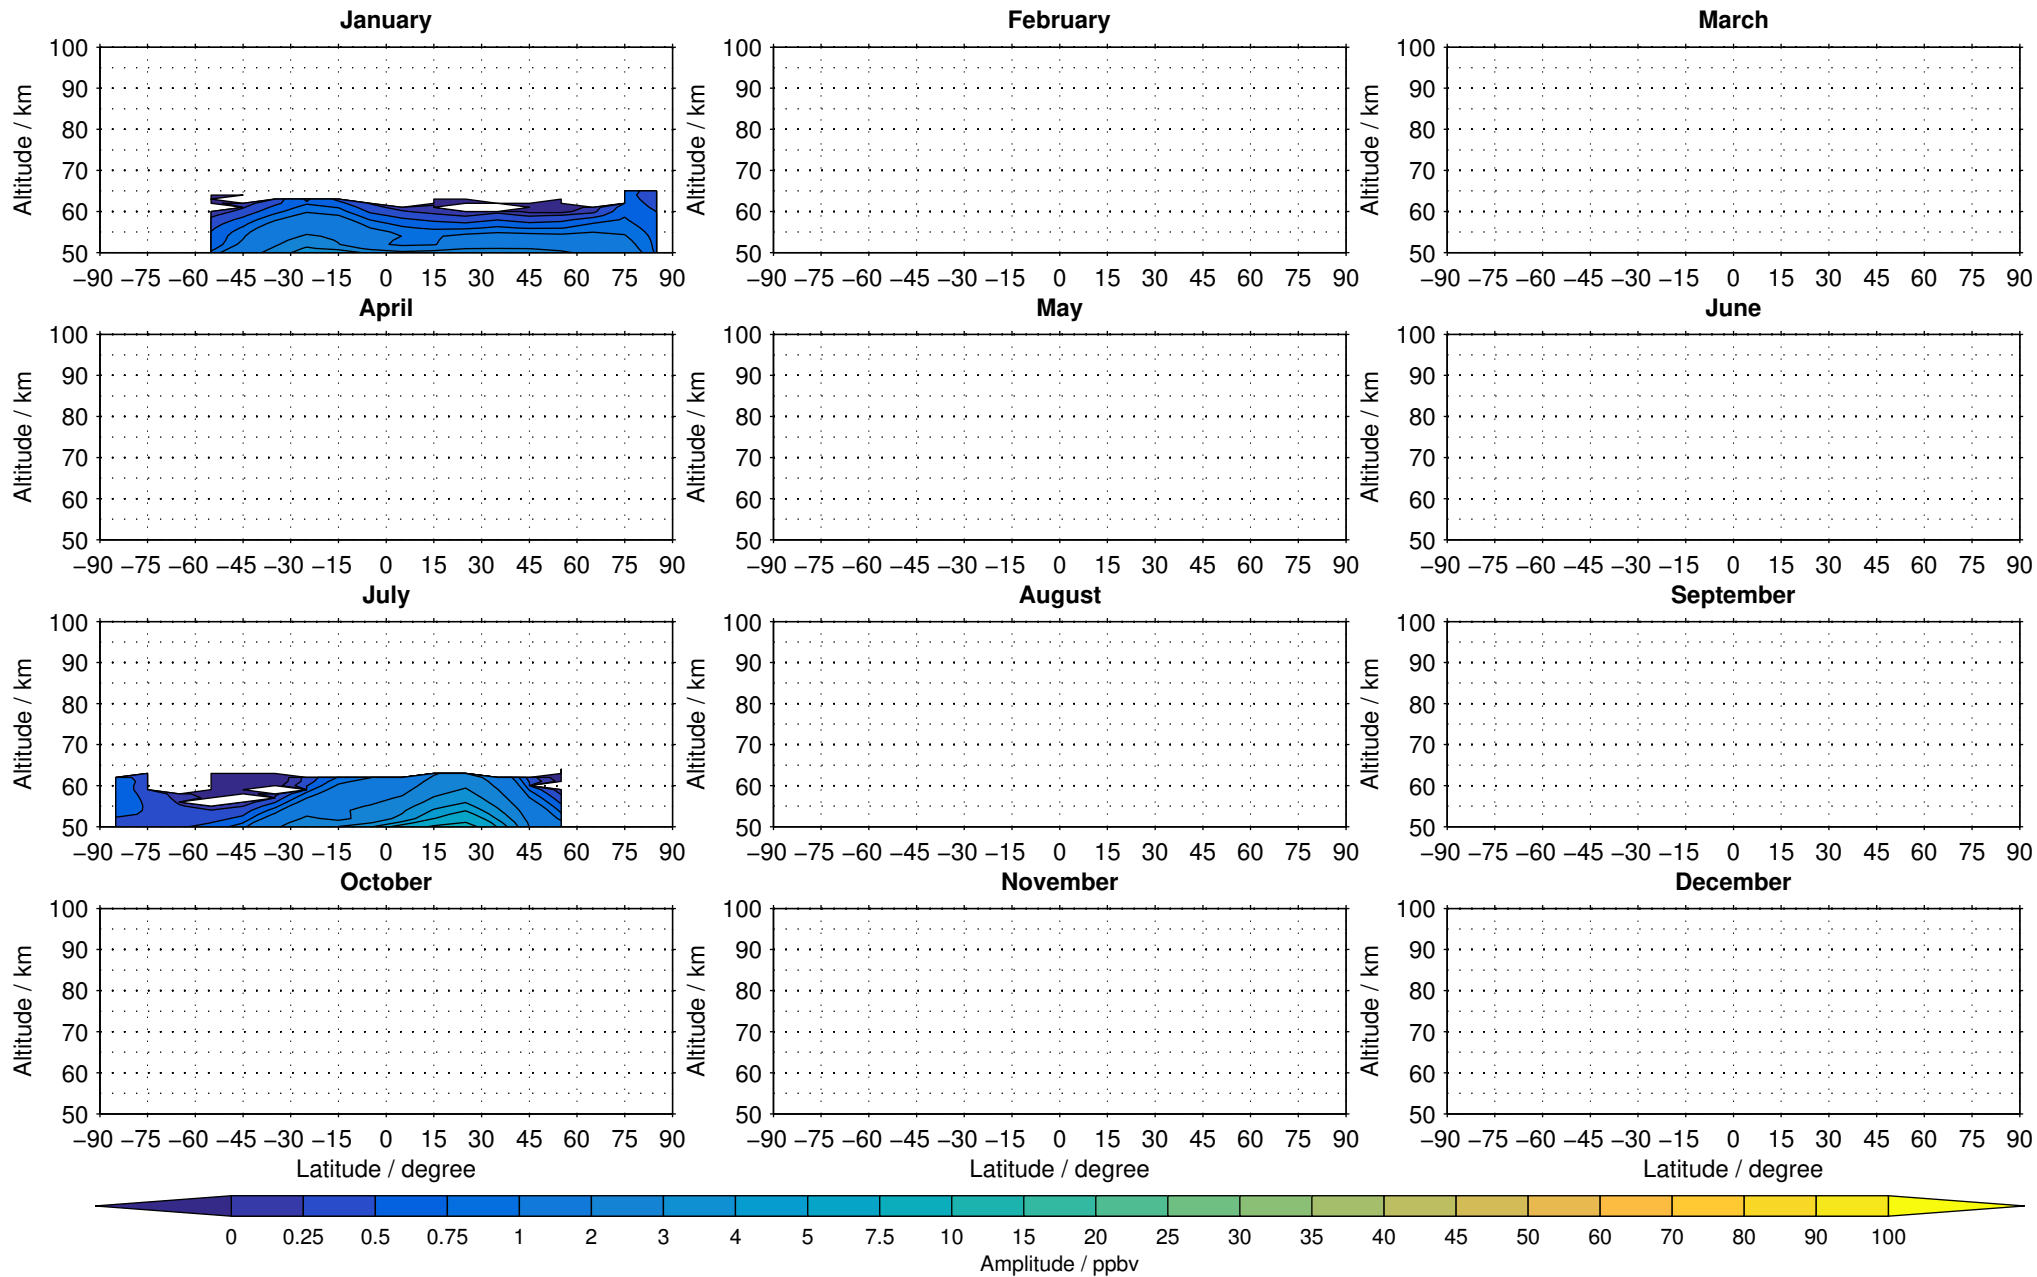

Envisat/MIPAS (IMKIAA) V5R v721 NLC nighttime nitrous oxide distribution for 2008

Creation Time:
11-04-2017
21:24:00 LT

Envisat/MIPAS (IMKIAA) V5R v721 NLC nighttime nitrous oxide distribution for 2009

Creation Time:
11-04-2017
21:24:01 LT

Envisat/MIPAS (IMKIAA) V5R v721 NLC nighttime nitrous oxide distribution for 2010

Creation Time:
11-04-2017
21:24:02 LT

Envisat/MIPAS (IMKIAA) V5R v721 NLC nighttime nitrous oxide distribution for 2011

Creation Time:
11-04-2017
21:24:03 LT

Envisat/MIPAS (IMKIAA) V5R v721 NLC nighttime nitrous oxide distribution for 2012

Creation Time:
11-04-2017
21:24:03 LT