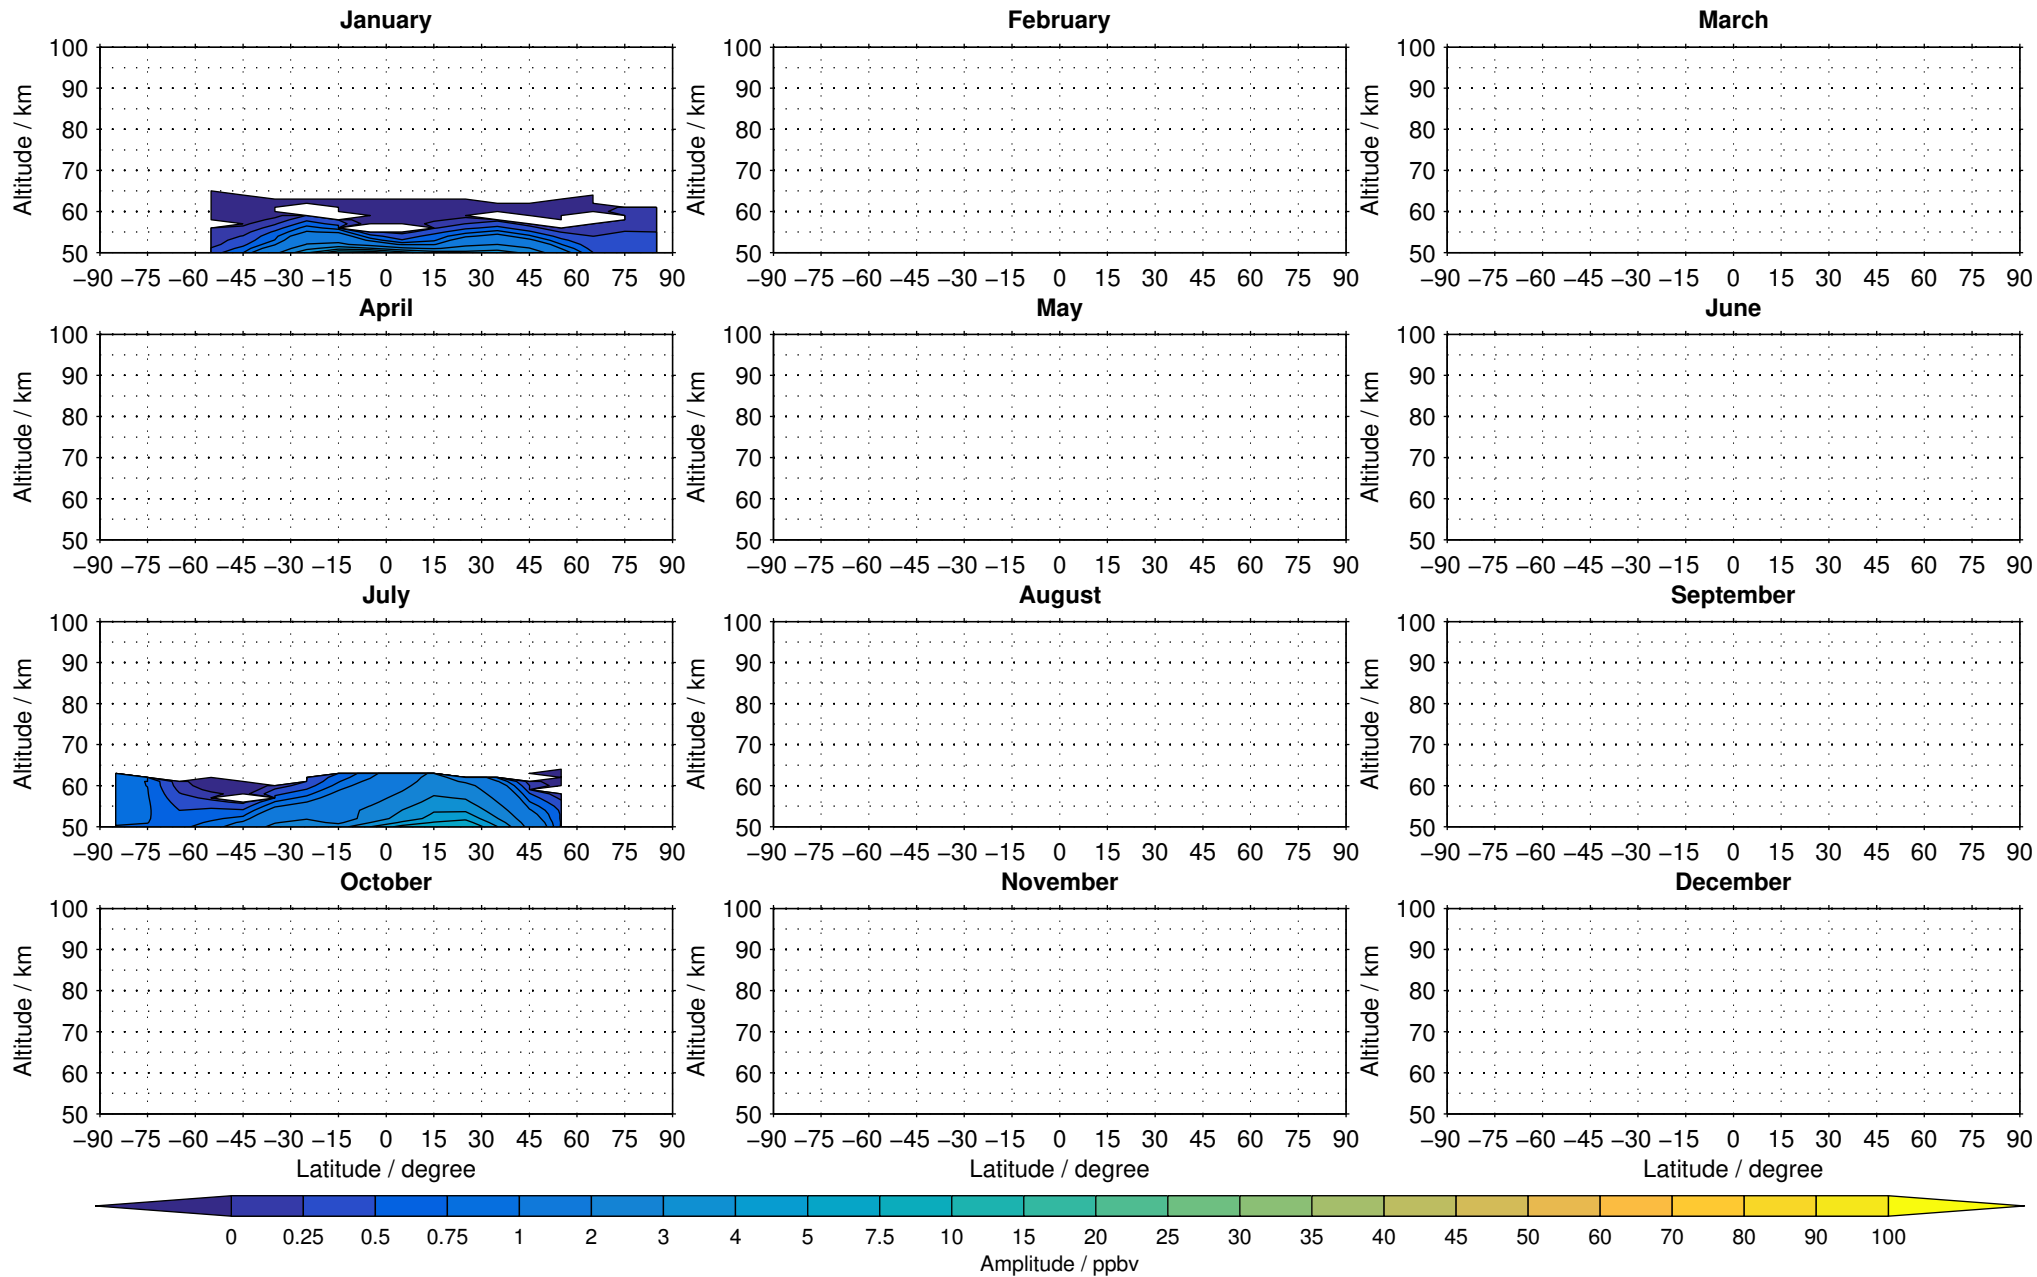

Envisat/MIPAS (IMKIAA) V5R v721 NLC nighttime nitrous oxide distribution for 2008

Creation Time:
11-04-2017
21:24:00 LT

Envisat/MIPAS (IMKIAA) V5R v721 NLC nighttime nitrous oxide distribution for 2009

Creation Time:
11-04-2017
21:24:01 LT

Envisat/MIPAS (IMKIAA) V5R v721 NLC nighttime nitrous oxide distribution for 2010

Creation Time:
11-04-2017
21:24:02 LT

Envisat/MIPAS (IMKIAA) V5R v721 NLC nighttime nitrous oxide distribution for 2011

Creation Time:
11-04-2017
21:24:03 LT

Envisat/MIPAS (IMKIAA) V5R v721 NLC nighttime nitrous oxide distribution for 2012

Creation Time:
11-04-2017
21:24:03 LT