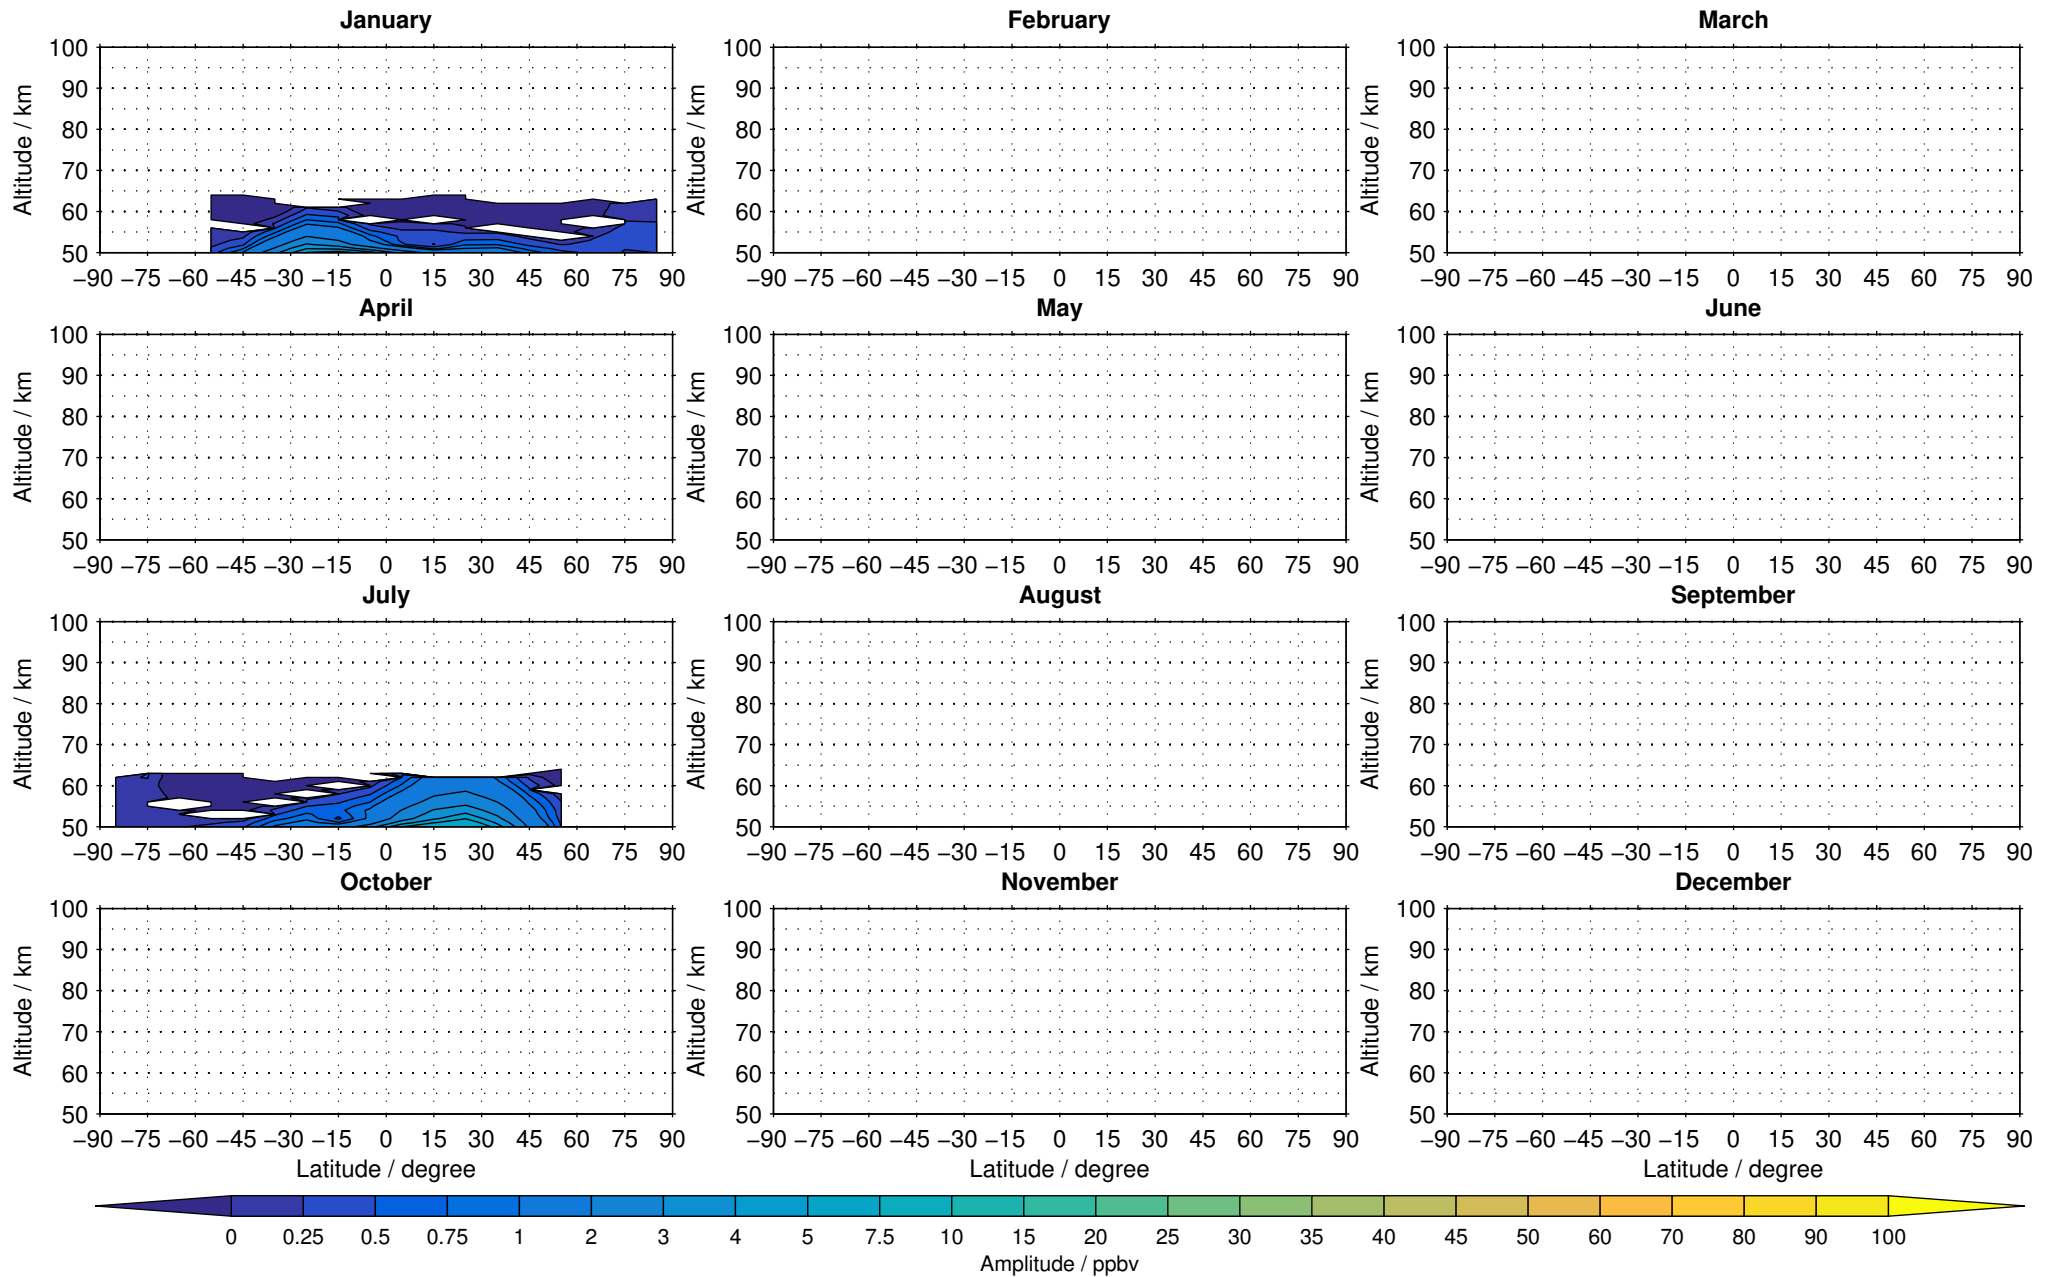

Envisat/MIPAS (IMKIAA) V5R v721 NLC nighttime nitrous oxide distribution for 2005

Creation Time:
11-04-2017
21:23:59 LT

Envisat/MIPAS (IMKIAA) V5R v721 NLC nighttime nitrous oxide distribution for 2007

Creation Time:
11-04-2017
21:24:00 LT

Envisat/MIPAS (IMKIAA) V5R v721 NLC nighttime nitrous oxide distribution for 2008

Creation Time:
11-04-2017
21:24:00 LT

Envisat/MIPAS (IMKIAA) V5R v721 NLC nighttime nitrous oxide distribution for 2009

Creation Time:
11-04-2017
21:24:01 LT

Envisat/MIPAS (IMKIAA) V5R v721 NLC nighttime nitrous oxide distribution for 2010

Creation Time:
11-04-2017
21:24:02 LT

Envisat/MIPAS (IMKIAA) V5R v721 NLC nighttime nitrous oxide distribution for 2011

Creation Time:
11-04-2017
21:24:03 LT

Envisat/MIPAS (IMKIAA) V5R v721 NLC nighttime nitrous oxide distribution for 2012

Creation Time:
11-04-2017
21:24:03 LT