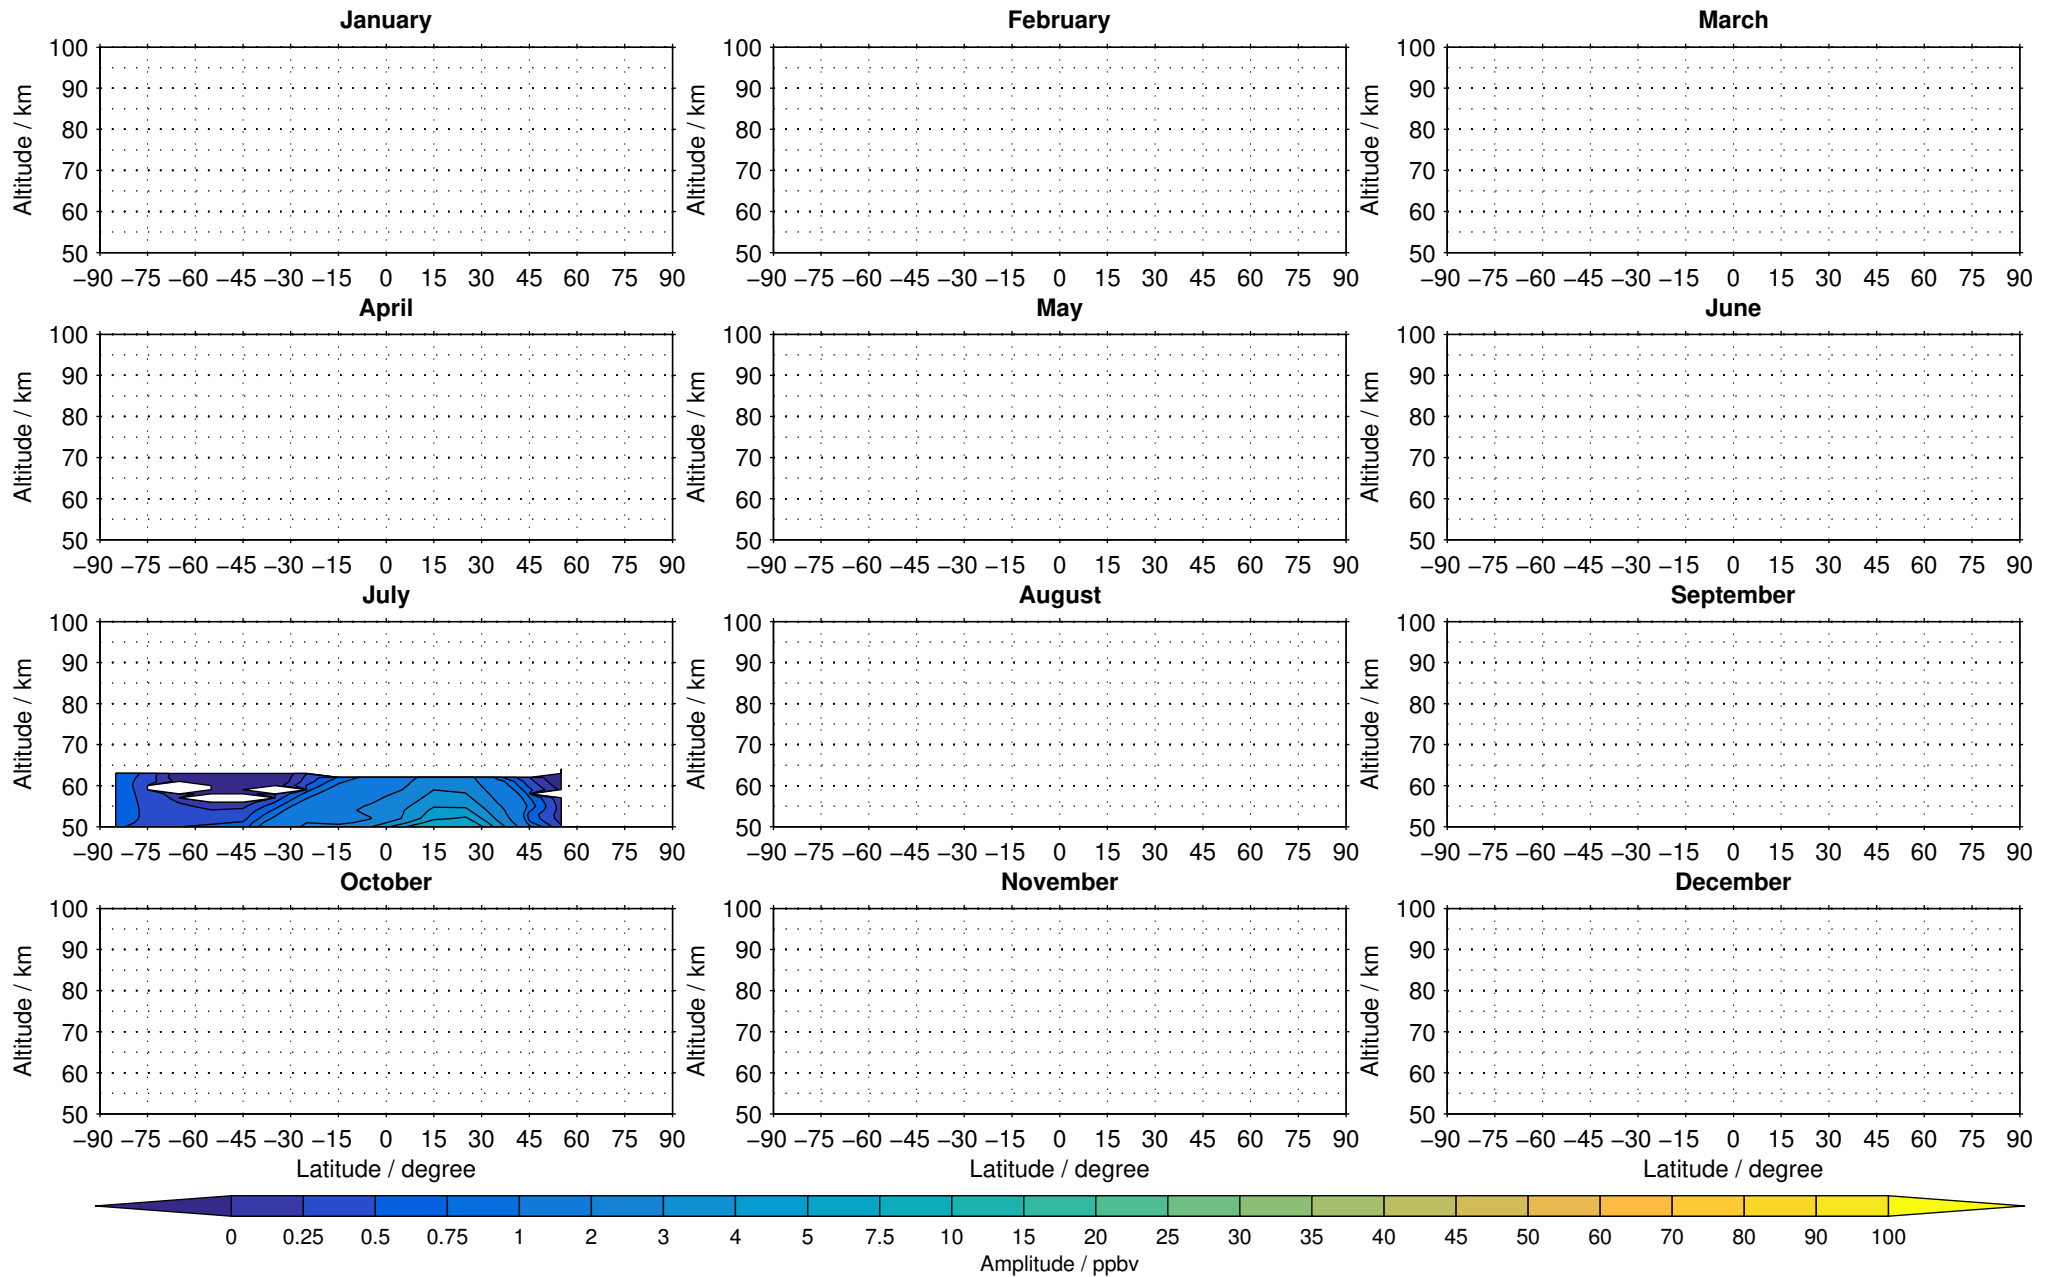

Envisat/MIPAS (IMKIAA) V5R v721 NLC nighttime nitrous oxide distribution for 2005

Creation Time:
11-04-2017
21:23:59 LT

Envisat/MIPAS (IMKIAA) V5R v721 NLC nighttime nitrous oxide distribution for 2007

Creation Time:
11-04-2017
21:24:00 LT

Envisat/MIPAS (IMKIAA) V5R v721 NLC nighttime nitrous oxide distribution for 2008

Creation Time:
11-04-2017
21:24:00 LT

Envisat/MIPAS (IMKIAA) V5R v721 NLC nighttime nitrous oxide distribution for 2009

Creation Time:
11-04-2017
21:24:01 LT

Envisat/MIPAS (IMKIAA) V5R v721 NLC nighttime nitrous oxide distribution for 2010

Creation Time:
11-04-2017
21:24:02 LT

Envisat/MIPAS (IMKIAA) V5R v721 NLC nighttime nitrous oxide distribution for 2011

Creation Time:
11-04-2017
21:24:03 LT

Envisat/MIPAS (IMKIAA) V5R v721 NLC nighttime nitrous oxide distribution for 2012

Creation Time:
11-04-2017
21:24:03 LT