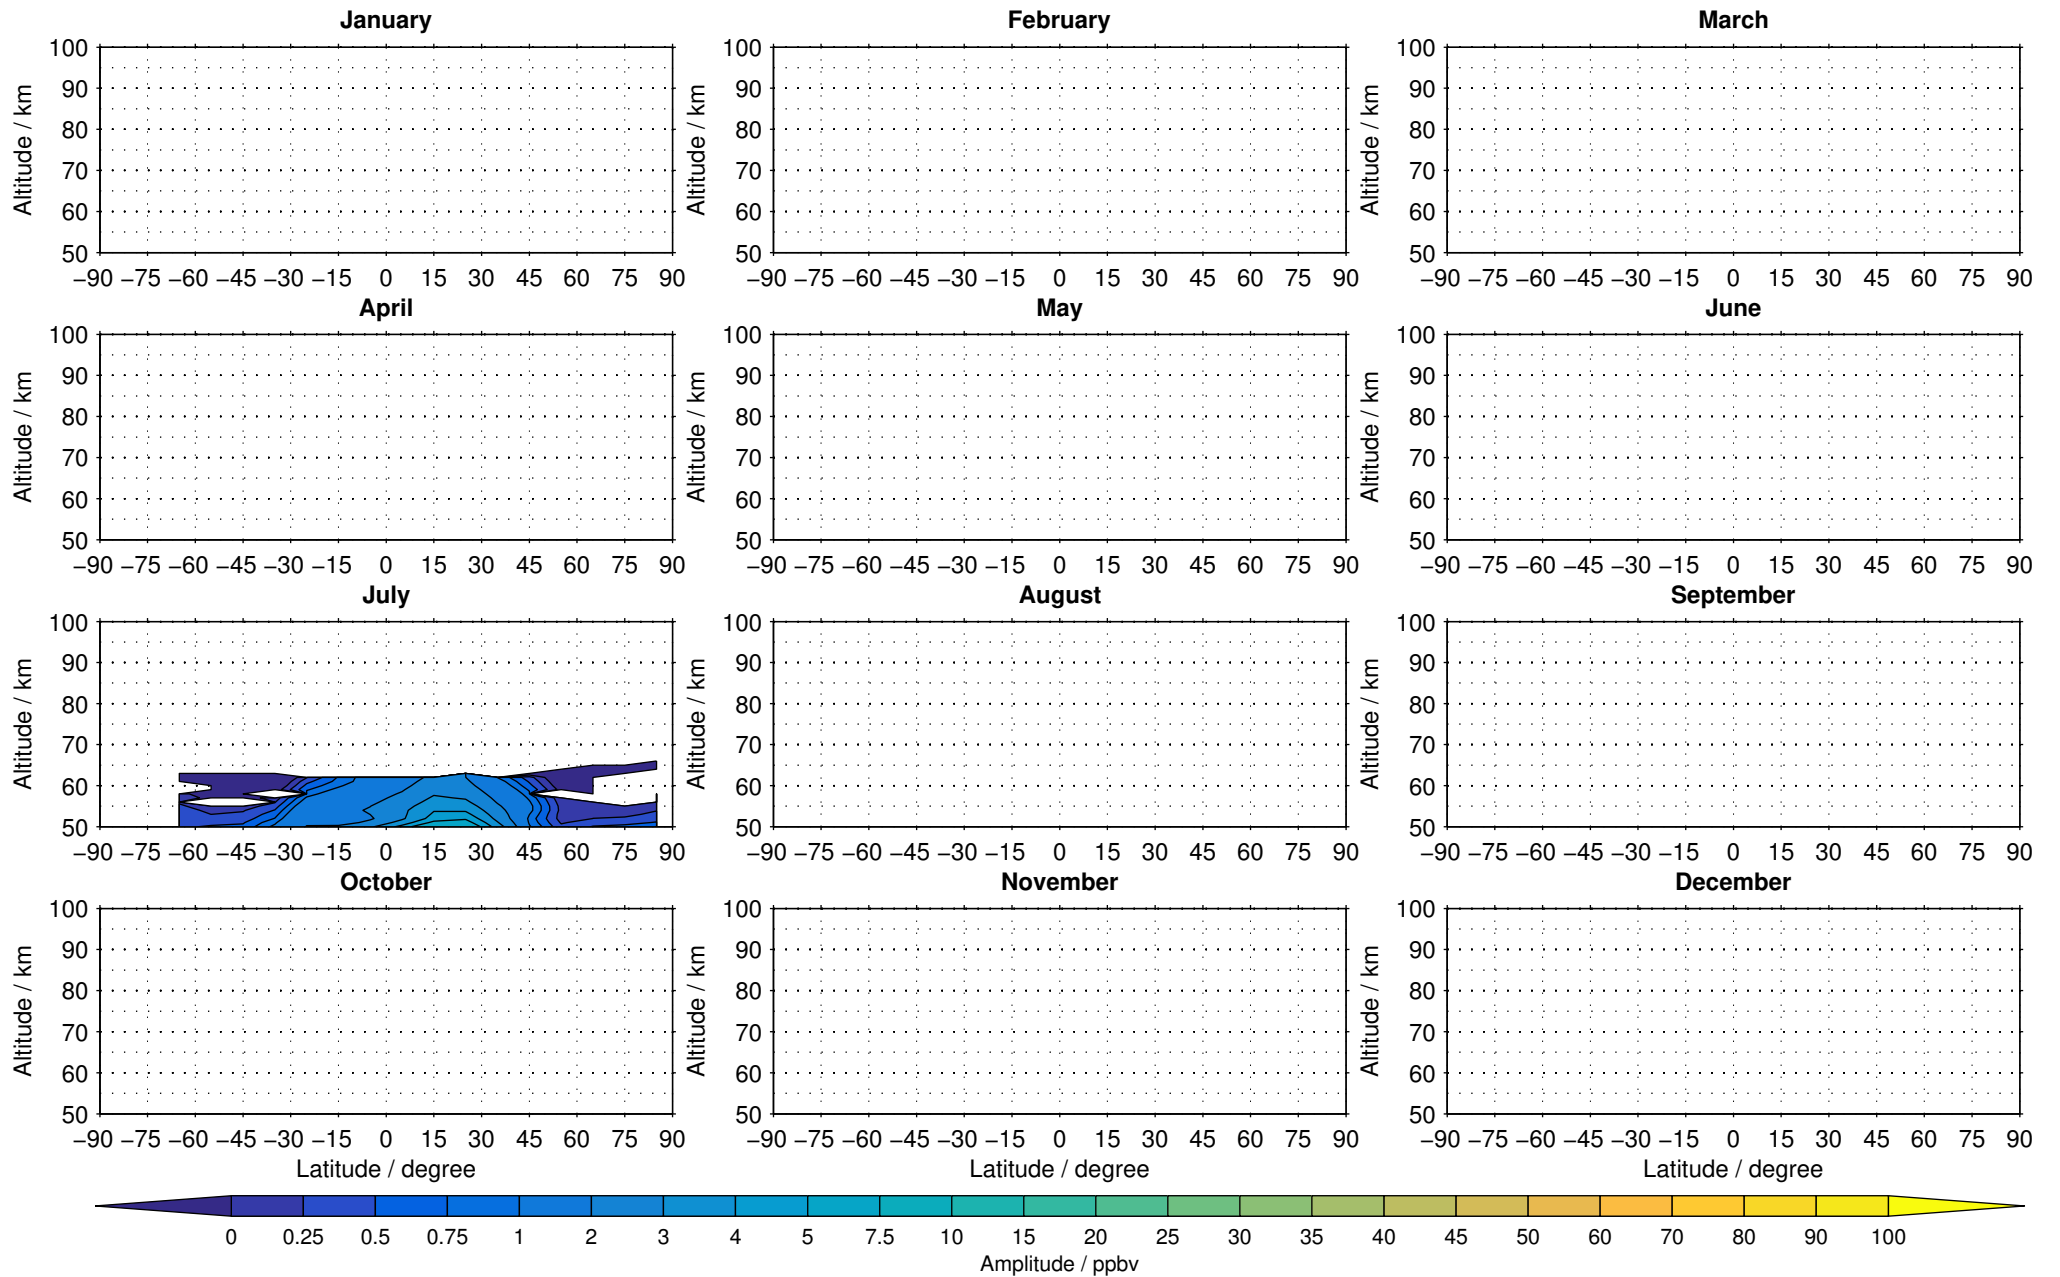

Envisat/MIPAS (IMKIAA) V5R v721 NLC daytime nitrous oxide distribution for 2005

Creation Time:
11-04-2017
21:23:50 LT

Envisat/MIPAS (IMKIAA) V5R v721 NLC daytime nitrous oxide distribution for 2007

Creation Time:
11-04-2017
21:23:51 LT

Envisat/MIPAS (IMKIAA) V5R v721 NLC daytime nitrous oxide distribution for 2008

Creation Time:
11-04-2017
21:23:51 LT

Envisat/MIPAS (IMKIAA) V5R v721 NLC daytime nitrous oxide distribution for 2009

Creation Time:
11-04-2017
21:23:52 LT

Envisat/MIPAS (IMKIAA) V5R v721 NLC daytime nitrous oxide distribution for 2010

Creation Time:
11-04-2017
21:23:53 LT

Envisat/MIPAS (IMKIAA) V5R v721 NLC daytime nitrous oxide distribution for 2011

Creation Time:
11-04-2017
21:23:53 LT

Envisat/MIPAS (IMKIAA) V5R v721 NLC daytime nitrous oxide distribution for 2012

Creation Time:
11-04-2017
21:23:54 LT