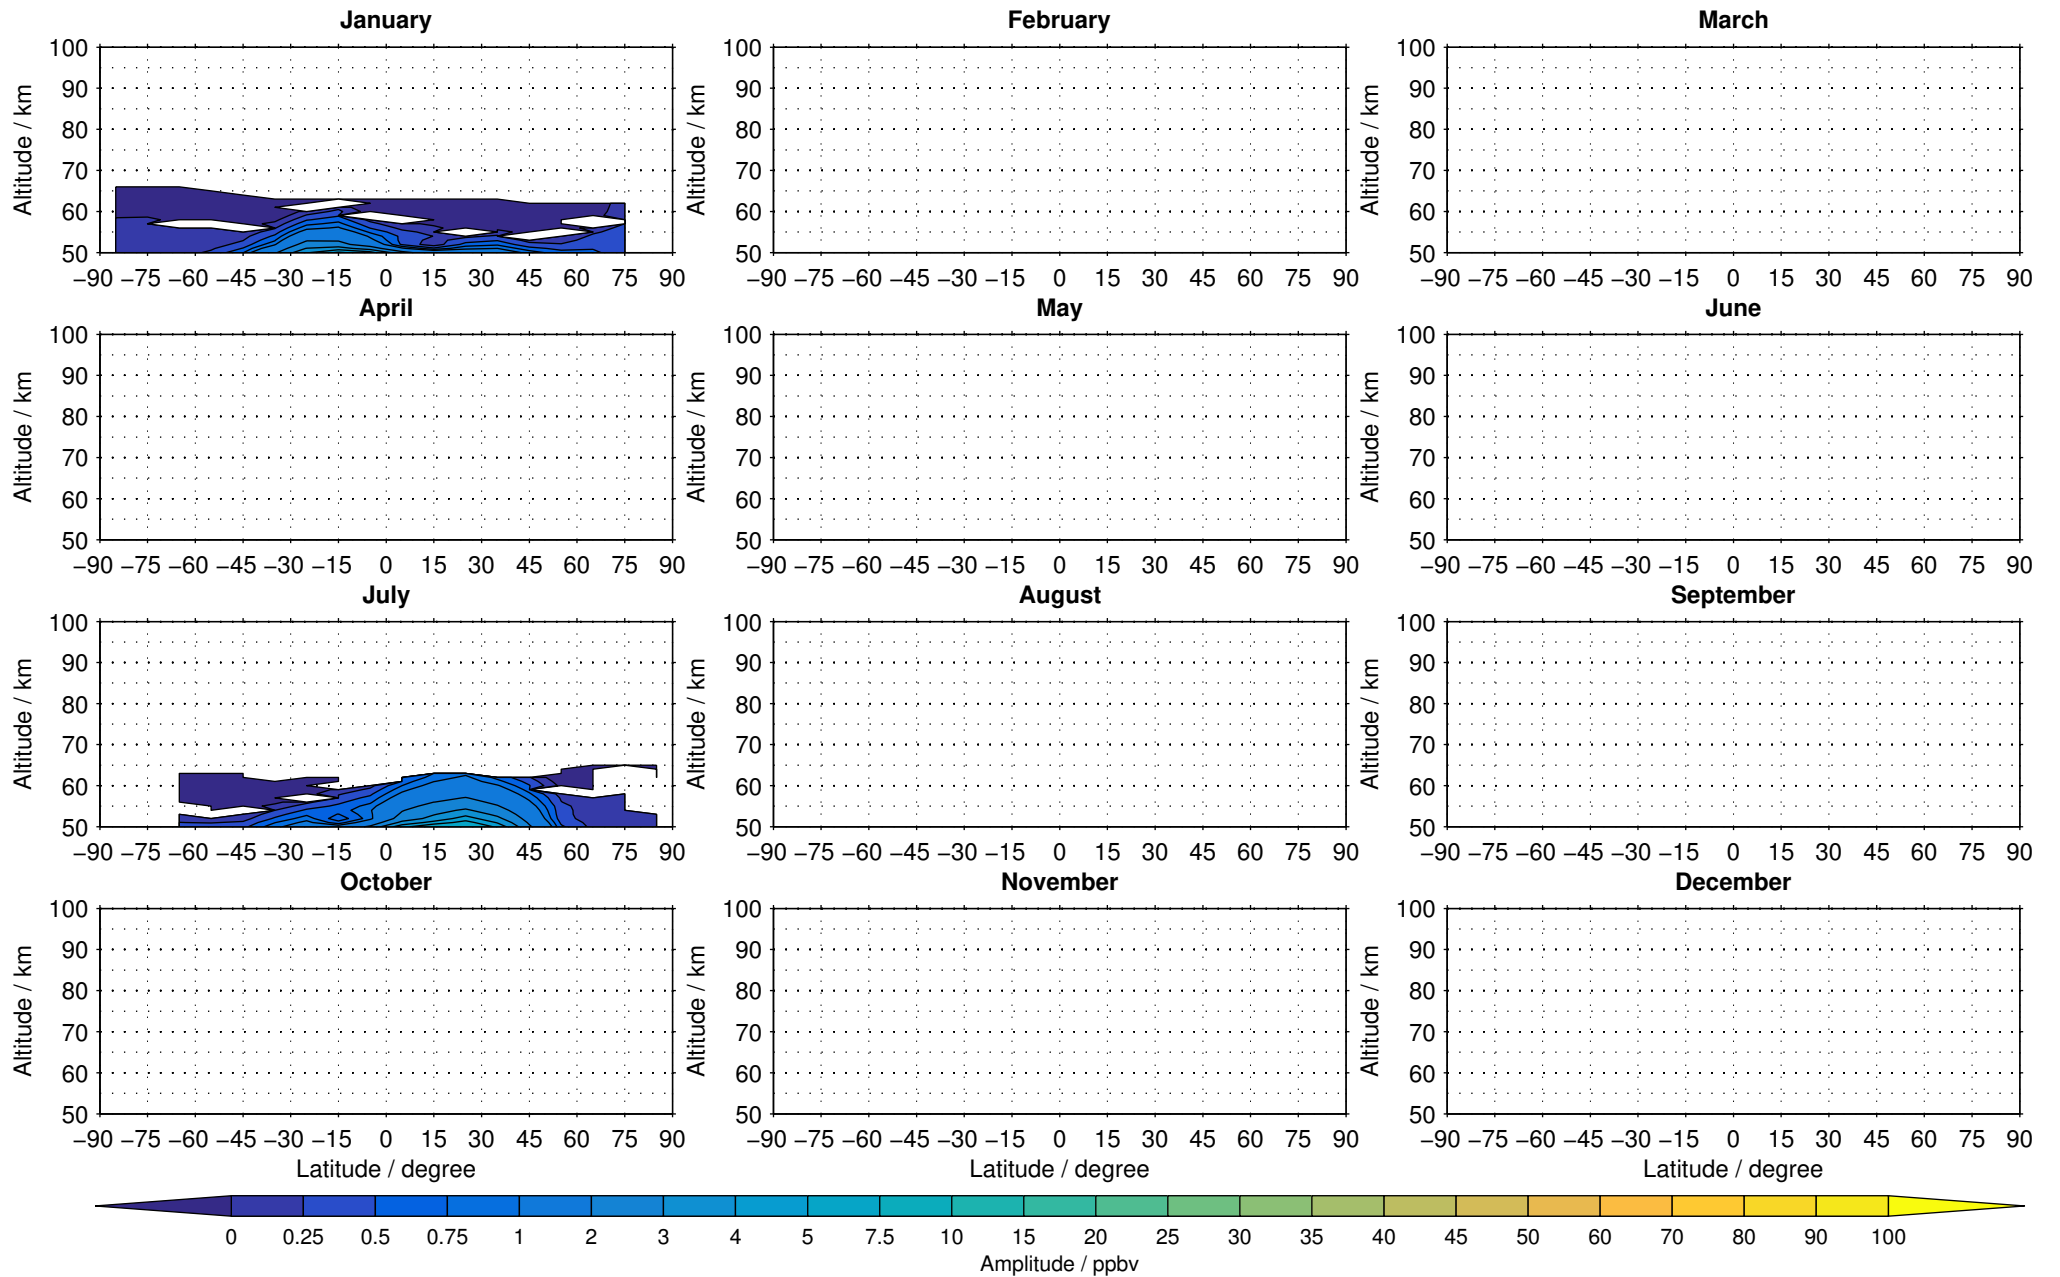

Envisat/MIPAS (IMKIAA) V5R v721 NLC daytime nitrous oxide distribution for 2005

Creation Time:
11-04-2017
21:23:50 LT

Envisat/MIPAS (IMKIAA) V5R v721 NLC daytime nitrous oxide distribution for 2007

Creation Time:
11-04-2017
21:23:51 LT

Envisat/MIPAS (IMKIAA) V5R v721 NLC daytime nitrous oxide distribution for 2008

Creation Time:
11-04-2017
21:23:51 LT

Envisat/MIPAS (IMKIAA) V5R v721 NLC daytime nitrous oxide distribution for 2009

Creation Time:
11-04-2017
21:23:52 LT

Envisat/MIPAS (IMKIAA) V5R v721 NLC daytime nitrous oxide distribution for 2010

Creation Time:
11-04-2017
21:23:53 LT

Envisat/MIPAS (IMKIAA) V5R v721 NLC daytime nitrous oxide distribution for 2011

Creation Time:
11-04-2017
21:23:53 LT

Envisat/MIPAS (IMKIAA) V5R v721 NLC daytime nitrous oxide distribution for 2012

Creation Time:
11-04-2017
21:23:54 LT