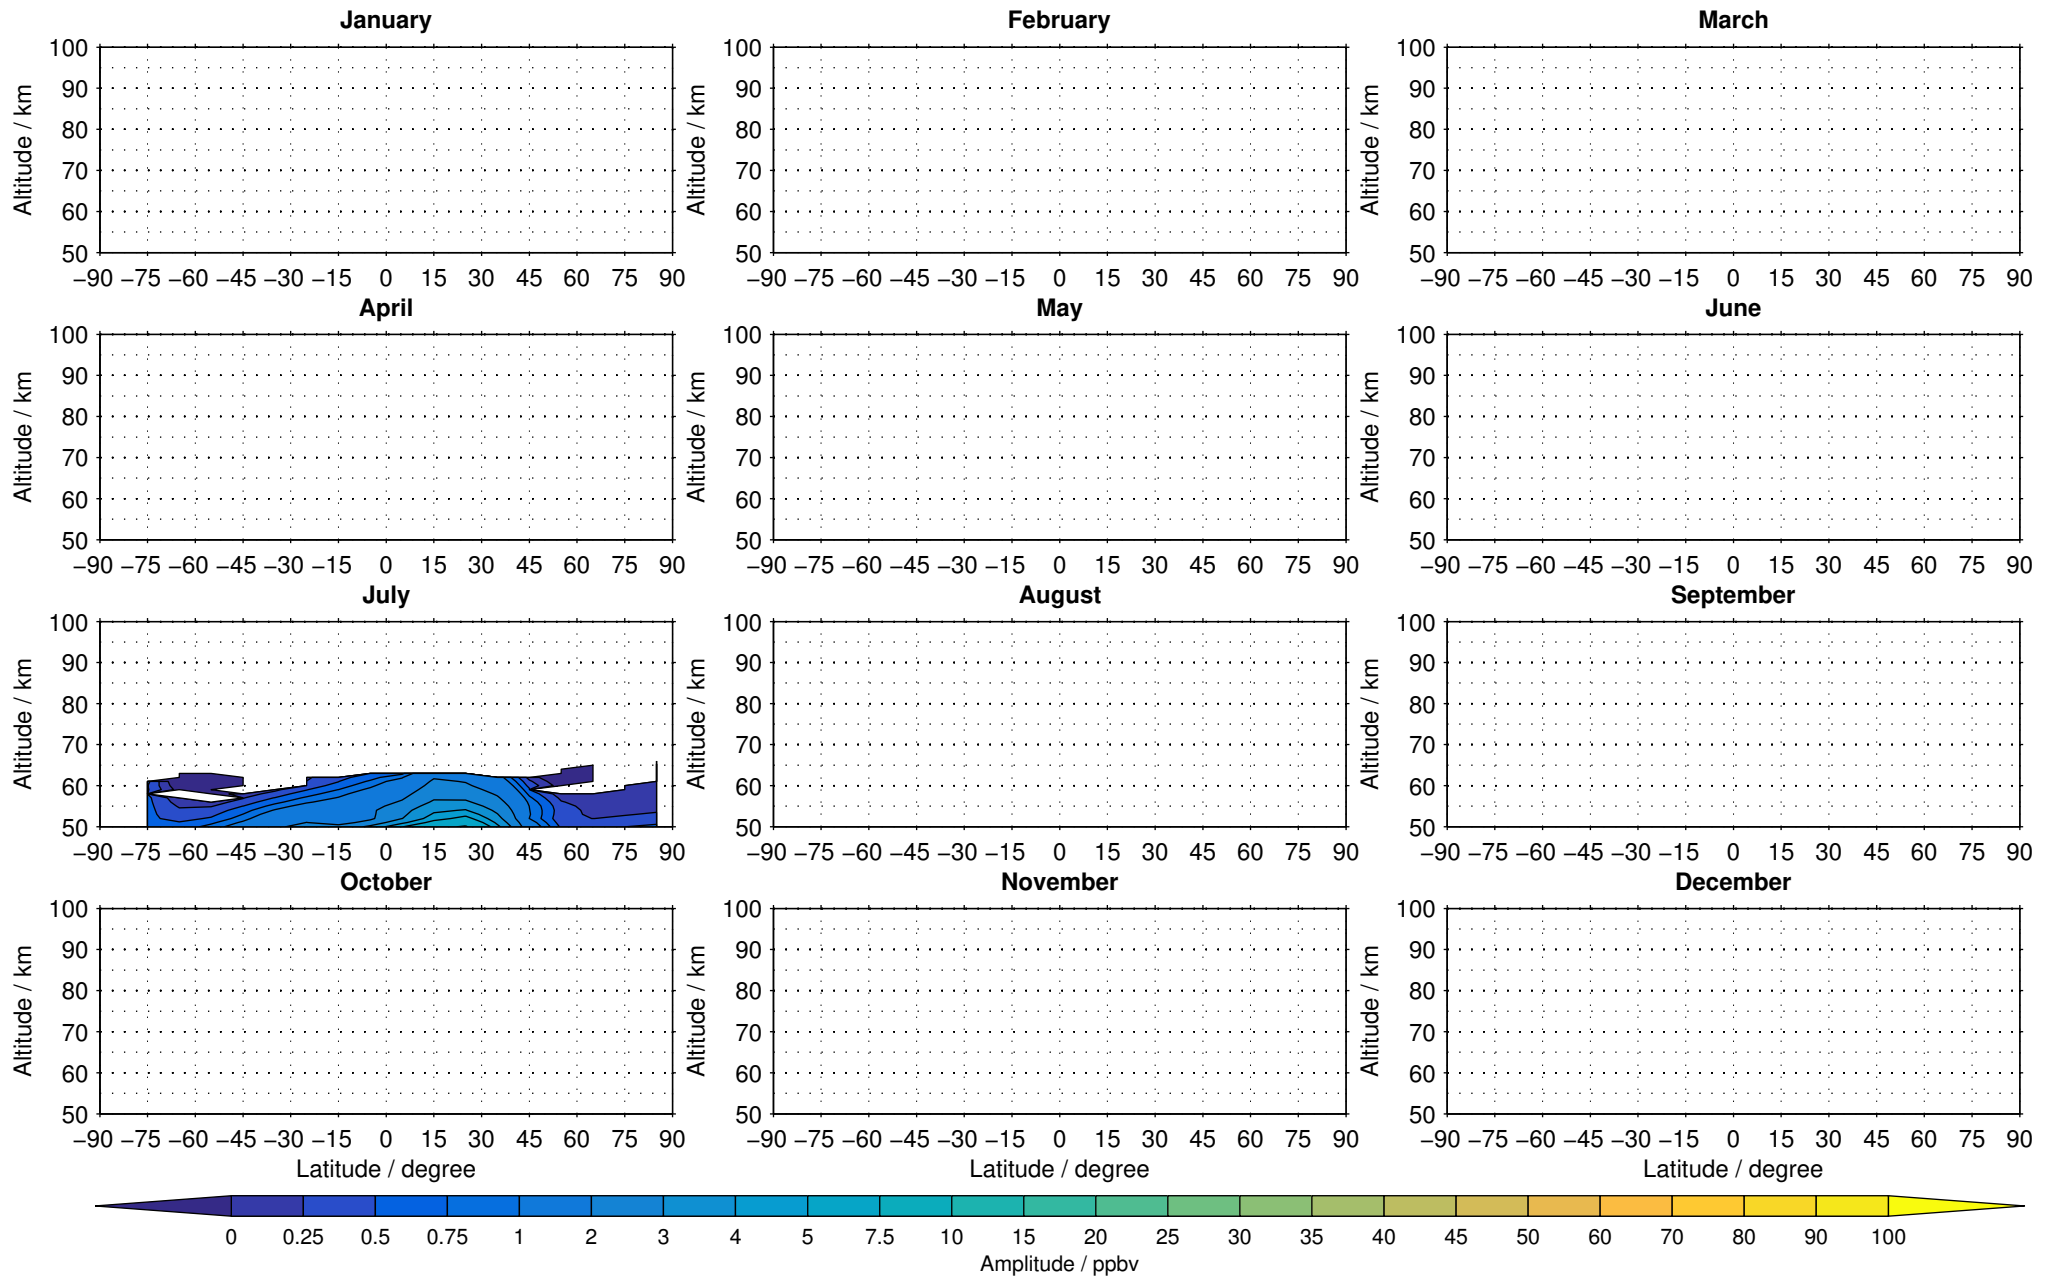

Envisat/MIPAS (IMKIAA) V5R v721 NLC daytime nitrous oxide distribution for 2005

Creation Time:
11-04-2017
21:23:50 LT

Envisat/MIPAS (IMKIAA) V5R v721 NLC daytime nitrous oxide distribution for 2007

Creation Time:
11-04-2017
21:23:51 LT

Envisat/MIPAS (IMKIAA) V5R v721 NLC daytime nitrous oxide distribution for 2008

Creation Time:
11-04-2017
21:23:51 LT

Envisat/MIPAS (IMKIAA) V5R v721 NLC daytime nitrous oxide distribution for 2009

Creation Time:
11-04-2017
21:23:52 LT

Envisat/MIPAS (IMKIAA) V5R v721 NLC daytime nitrous oxide distribution for 2010

Creation Time:
11-04-2017
21:23:53 LT

Envisat/MIPAS (IMKIAA) V5R v721 NLC daytime nitrous oxide distribution for 2011

Creation Time:
11-04-2017
21:23:53 LT

Envisat/MIPAS (IMKIAA) V5R v721 NLC daytime nitrous oxide distribution for 2012

Creation Time:
11-04-2017
21:23:54 LT