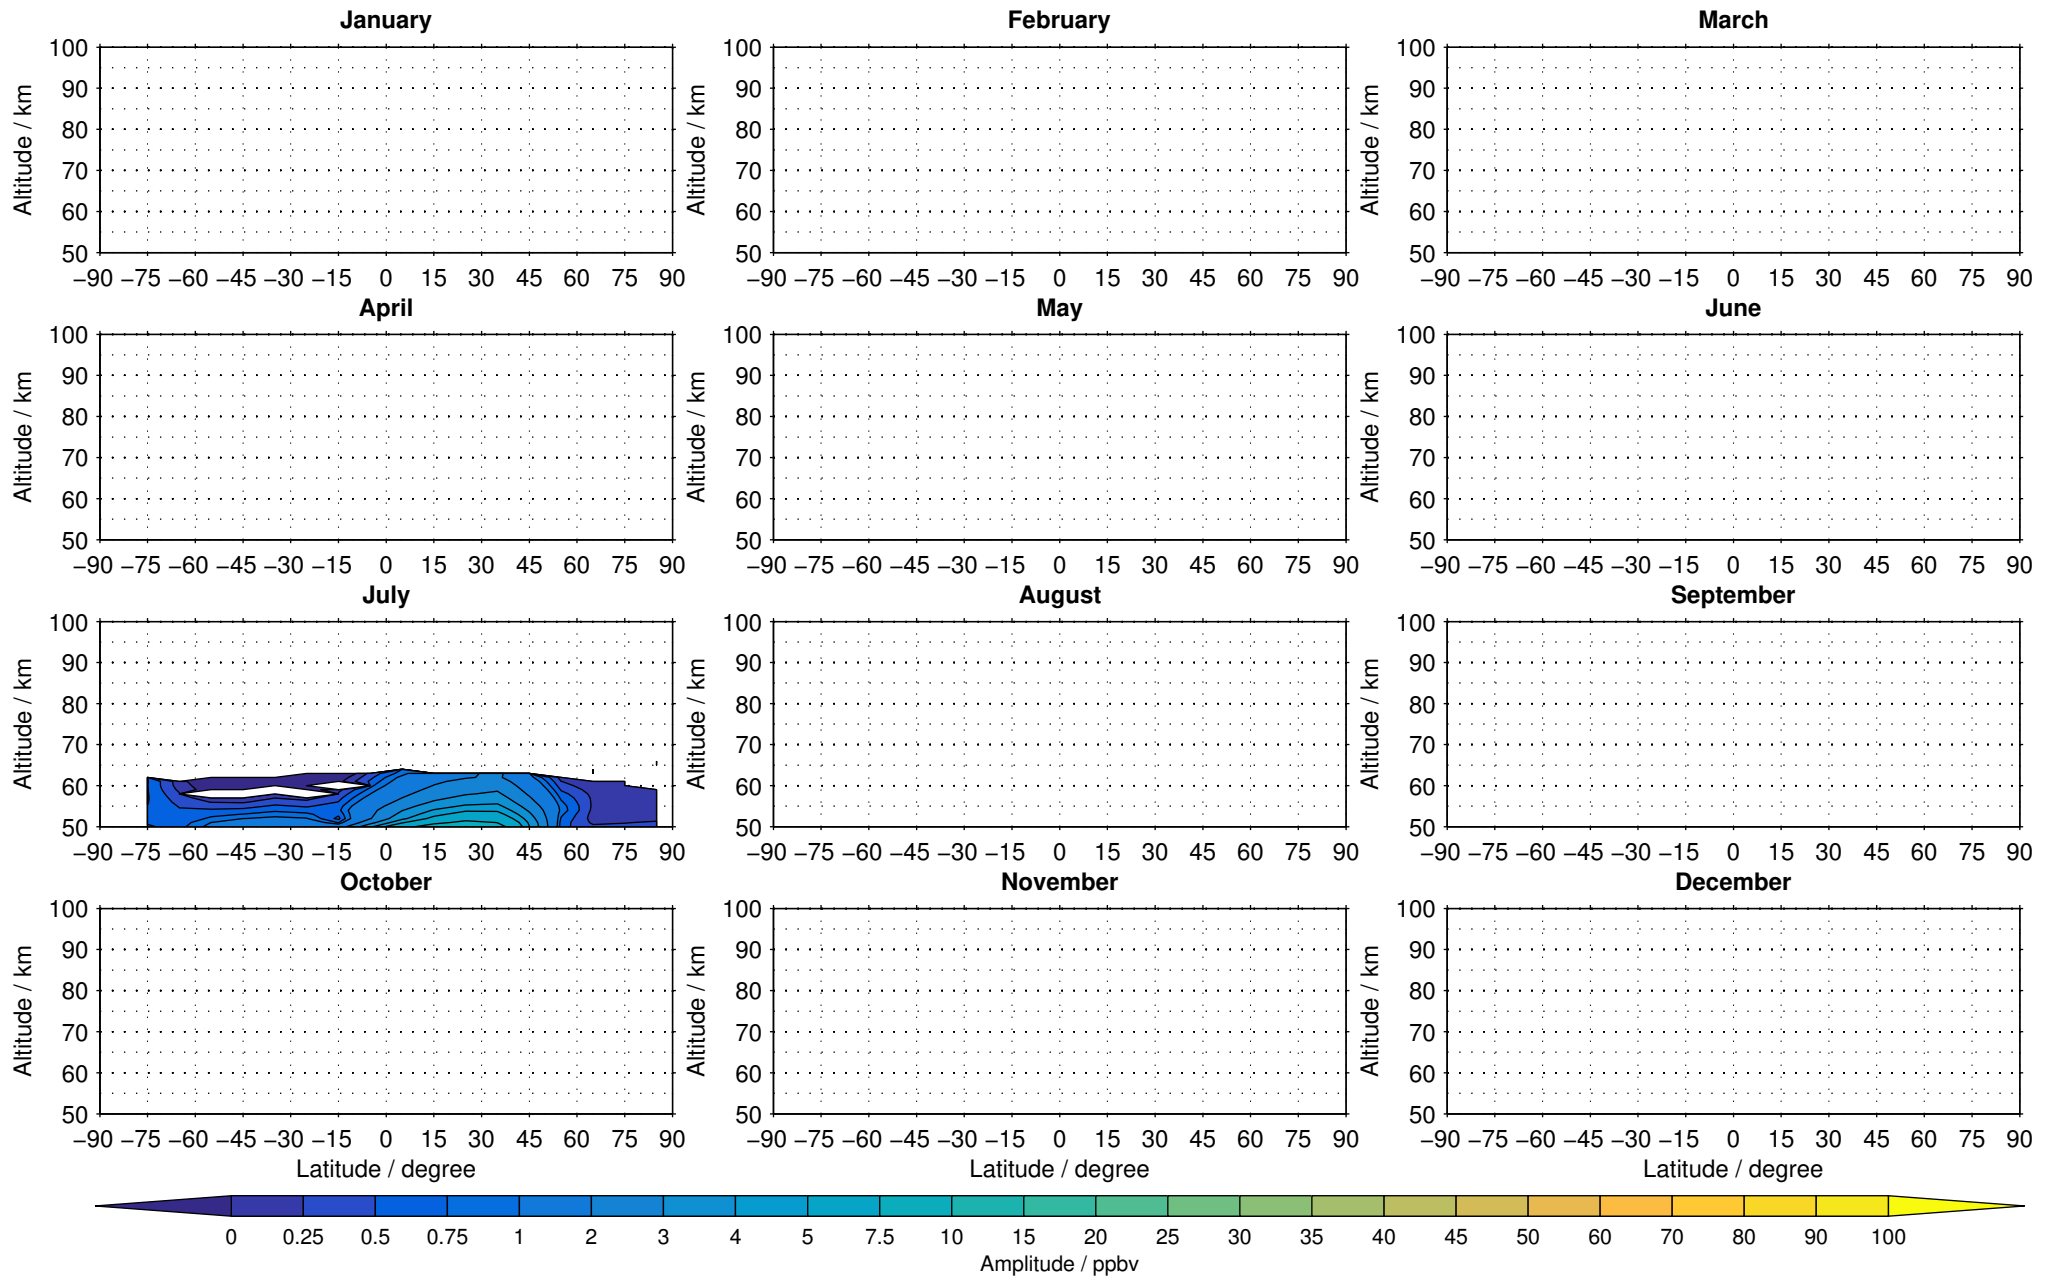

Envisat/MIPAS (IMKIAA) V5R v721 NLC daytime nitrous oxide distribution for 2005

Creation Time:
11-04-2017
21:23:50 LT

Envisat/MIPAS (IMKIAA) V5R v721 NLC daytime nitrous oxide distribution for 2007

Creation Time:
11-04-2017
21:23:51 LT

Envisat/MIPAS (IMKIAA) V5R v721 NLC daytime nitrous oxide distribution for 2008

Creation Time:
11-04-2017
21:23:51 LT

Envisat/MIPAS (IMKIAA) V5R v721 NLC daytime nitrous oxide distribution for 2009

Creation Time:
11-04-2017
21:23:52 LT

Envisat/MIPAS (IMKIAA) V5R v721 NLC daytime nitrous oxide distribution for 2010

Creation Time:
11-04-2017
21:23:53 LT

Envisat/MIPAS (IMKIAA) V5R v721 NLC daytime nitrous oxide distribution for 2011

Creation Time:
11-04-2017
21:23:53 LT

Envisat/MIPAS (IMKIAA) V5R v721 NLC daytime nitrous oxide distribution for 2012

Creation Time:
11-04-2017
21:23:54 LT