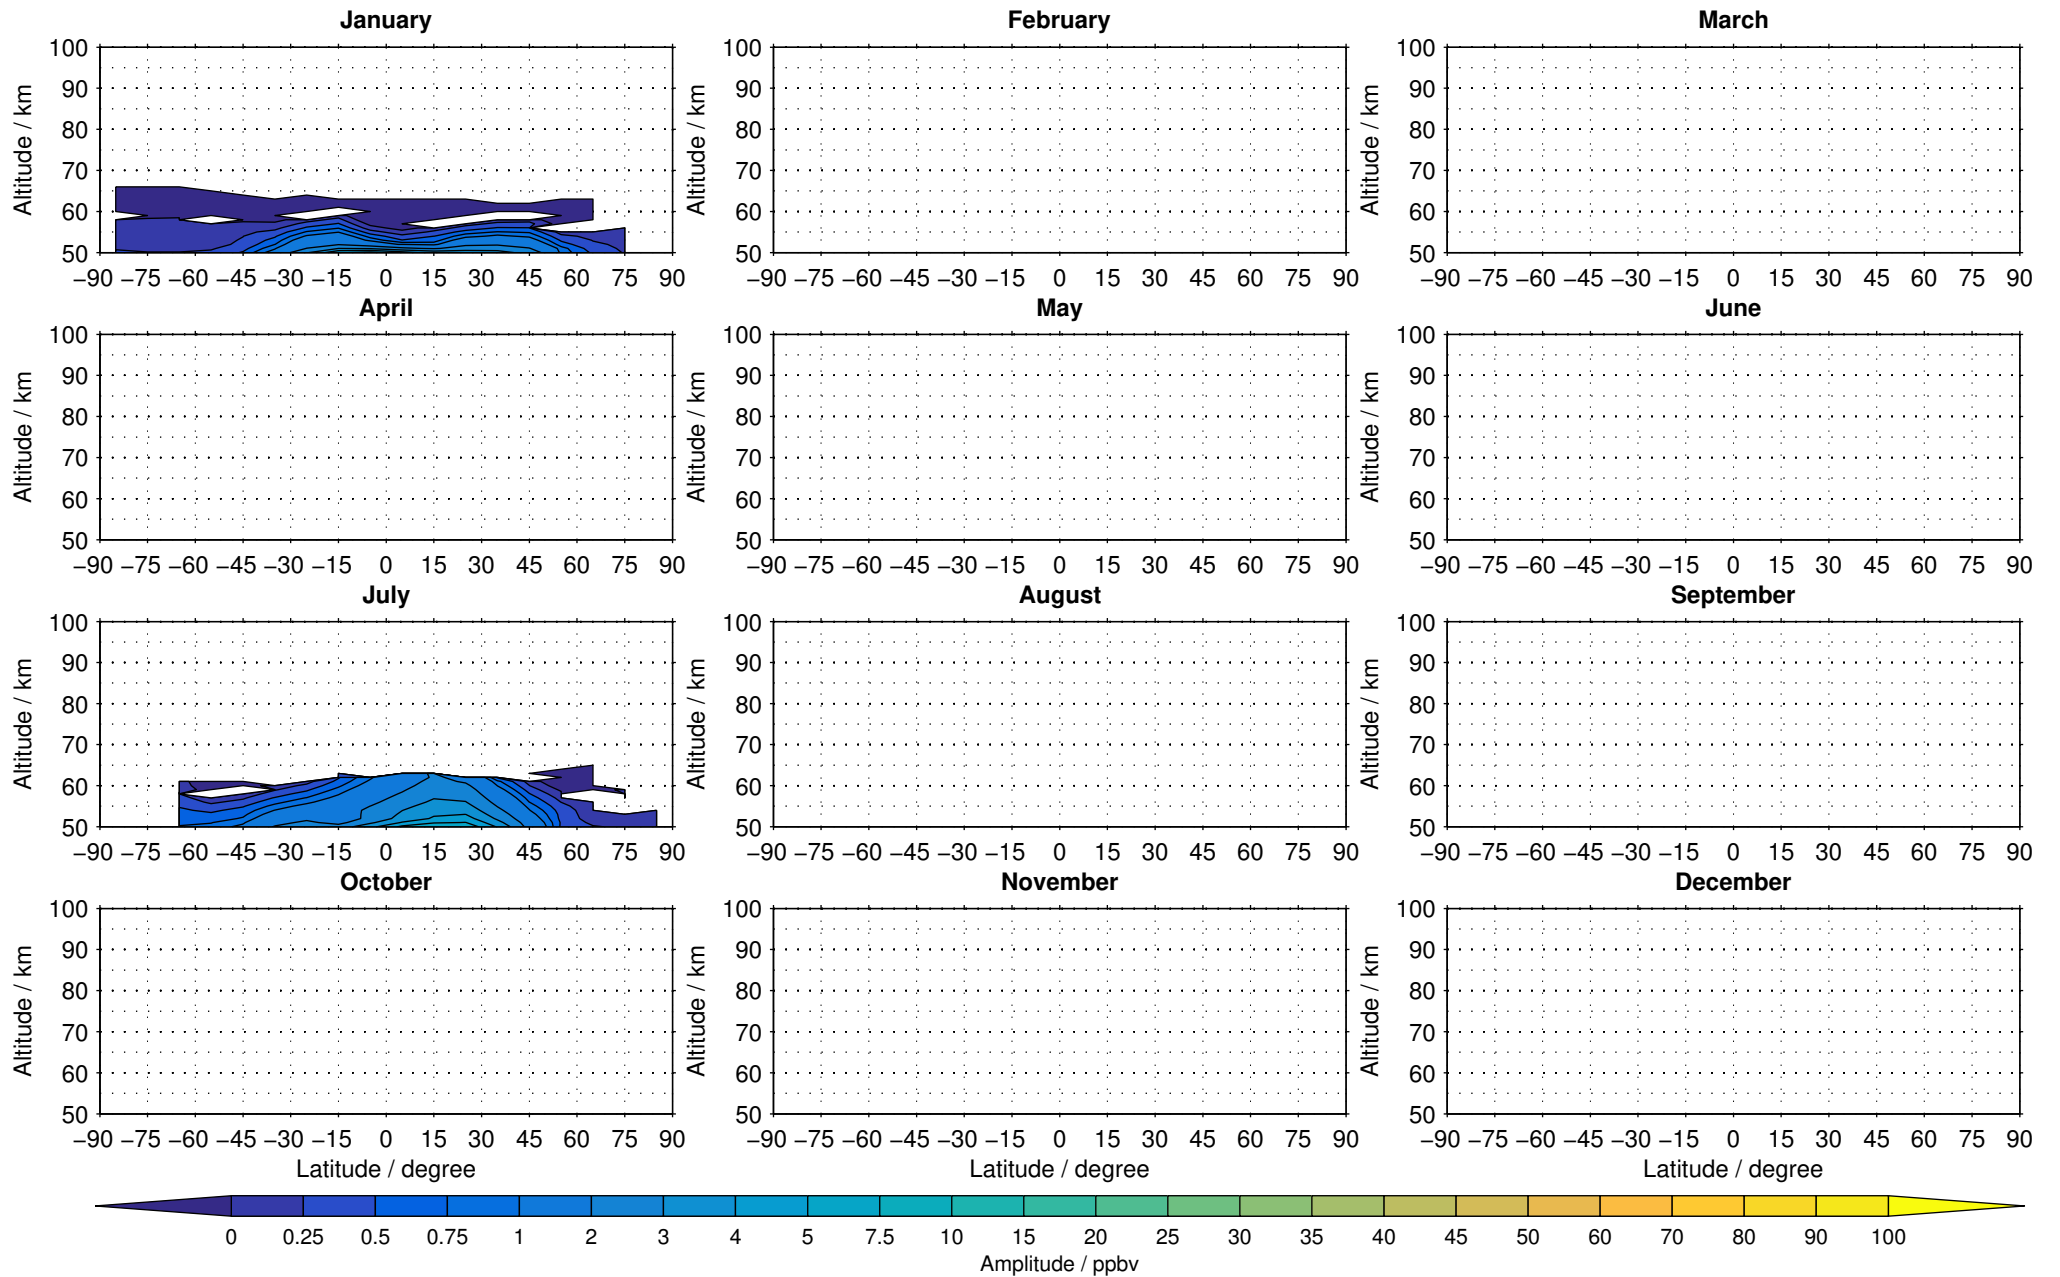

Envisat/MIPAS (IMKIAA) V5R v721 NLC daytime nitrous oxide distribution for 2005

Creation Time:
11-04-2017
21:23:50 LT

Envisat/MIPAS (IMKIAA) V5R v721 NLC daytime nitrous oxide distribution for 2007

Creation Time:
11-04-2017
21:23:51 LT

Envisat/MIPAS (IMKIAA) V5R v721 NLC daytime nitrous oxide distribution for 2008

Creation Time:
11-04-2017
21:23:51 LT

Envisat/MIPAS (IMKIAA) V5R v721 NLC daytime nitrous oxide distribution for 2009

Creation Time:
11-04-2017
21:23:52 LT

Envisat/MIPAS (IMKIAA) V5R v721 NLC daytime nitrous oxide distribution for 2010

Creation Time:
11-04-2017
21:23:53 LT

Envisat/MIPAS (IMKIAA) V5R v721 NLC daytime nitrous oxide distribution for 2011

Creation Time:
11-04-2017
21:23:53 LT

Envisat/MIPAS (IMKIAA) V5R v721 NLC daytime nitrous oxide distribution for 2012

Creation Time:
11-04-2017
21:23:54 LT