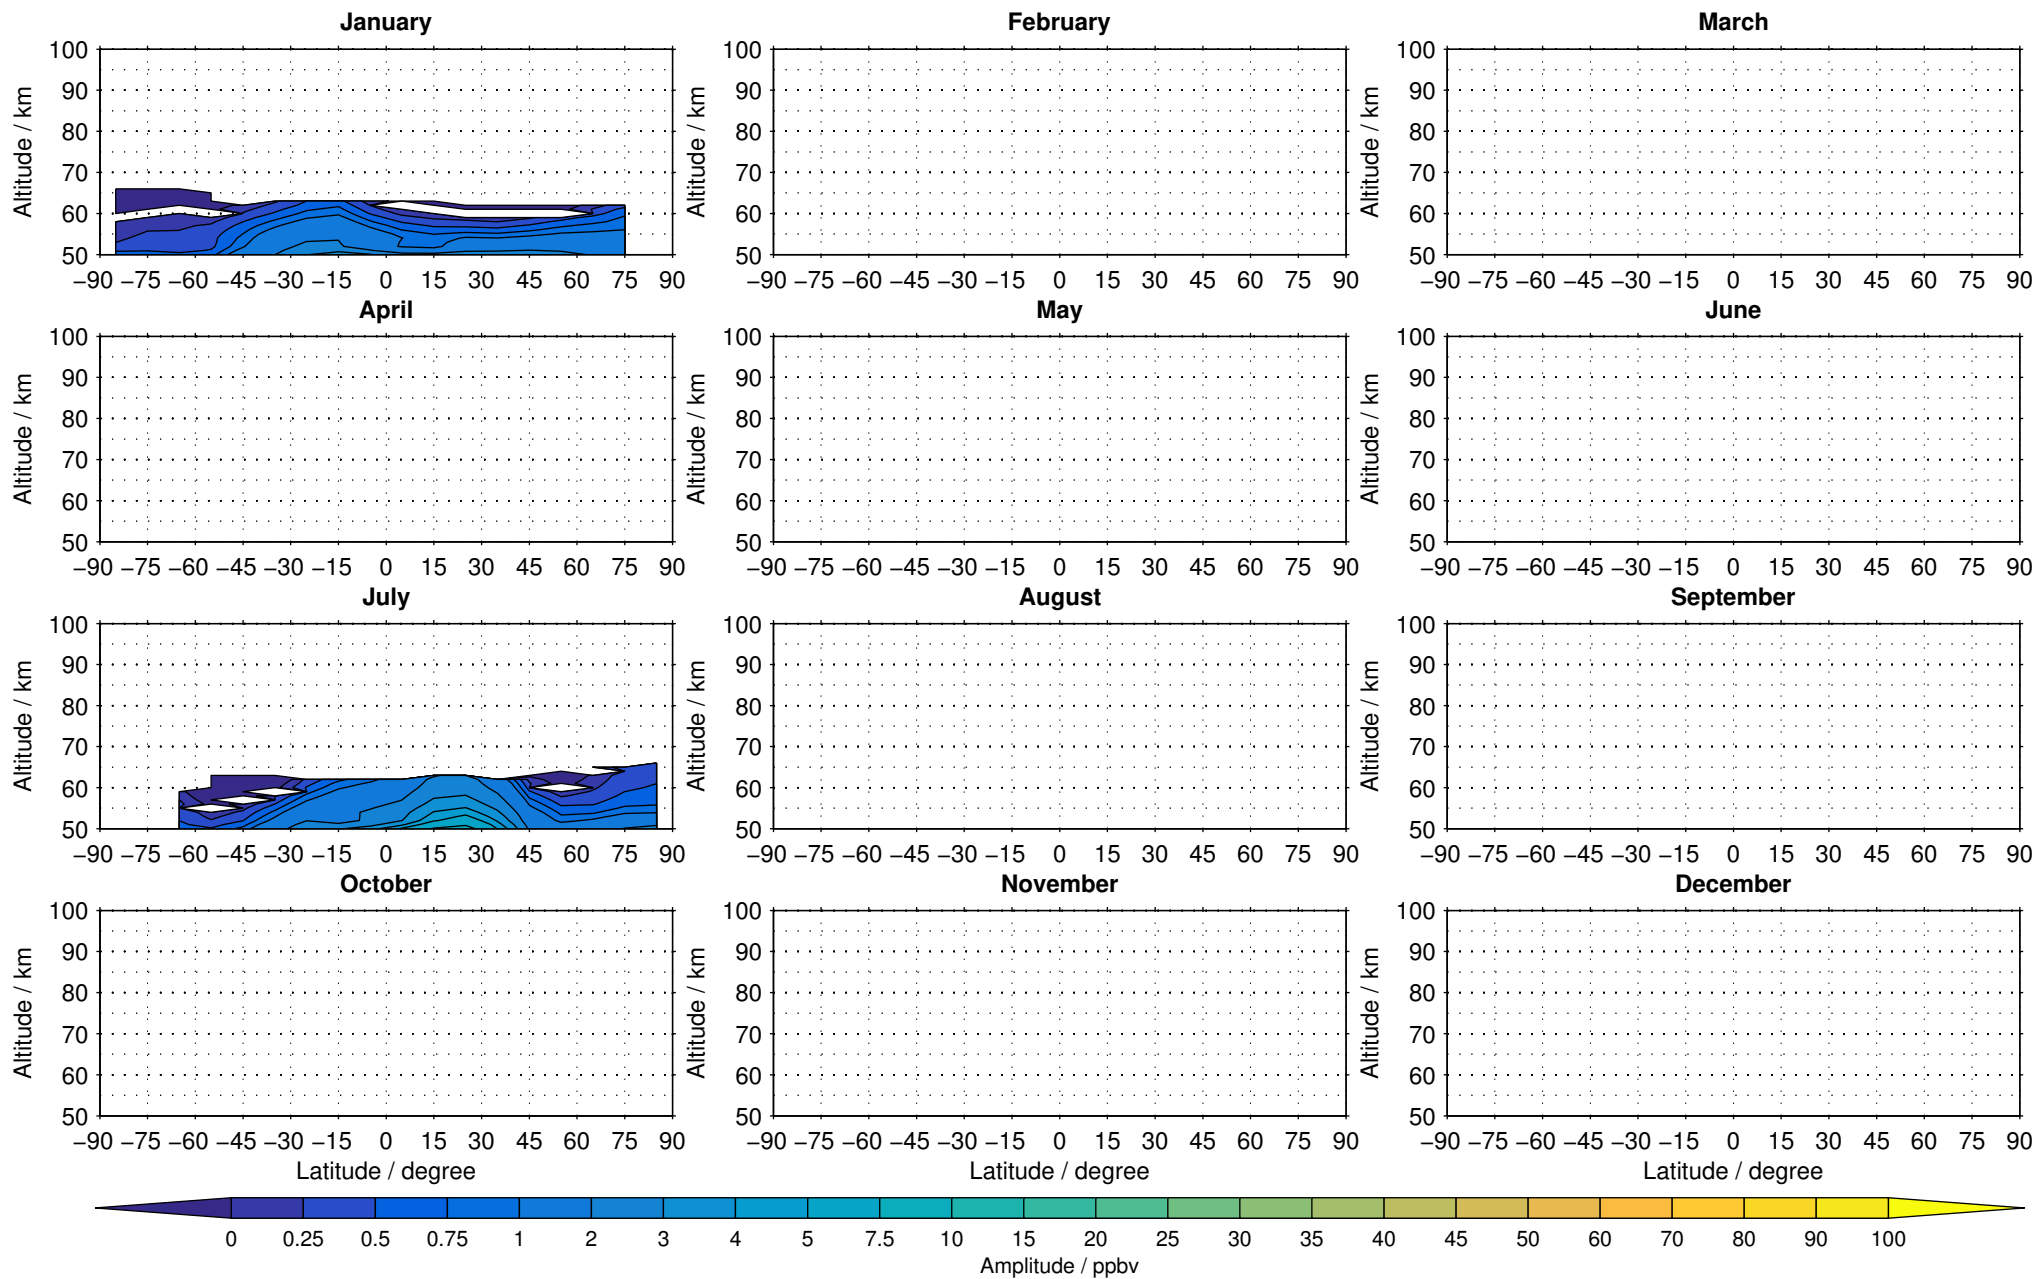

Envisat/MIPAS (IMKIAA) V5R v721 NLC daytime nitrous oxide distribution for 2008

Creation Time:
11-04-2017
21:23:51 LT

Envisat/MIPAS (IMKIAA) V5R v721 NLC daytime nitrous oxide distribution for 2009

Creation Time:
11-04-2017
21:23:52 LT

Envisat/MIPAS (IMKIAA) V5R v721 NLC daytime nitrous oxide distribution for 2010

Creation Time:
11-04-2017
21:23:53 LT

Envisat/MIPAS (IMKIAA) V5R v721 NLC daytime nitrous oxide distribution for 2011

Creation Time:
11-04-2017
21:23:53 LT

Envisat/MIPAS (IMKIAA) V5R v721 NLC daytime nitrous oxide distribution for 2012

Creation Time:
11-04-2017
21:23:54 LT