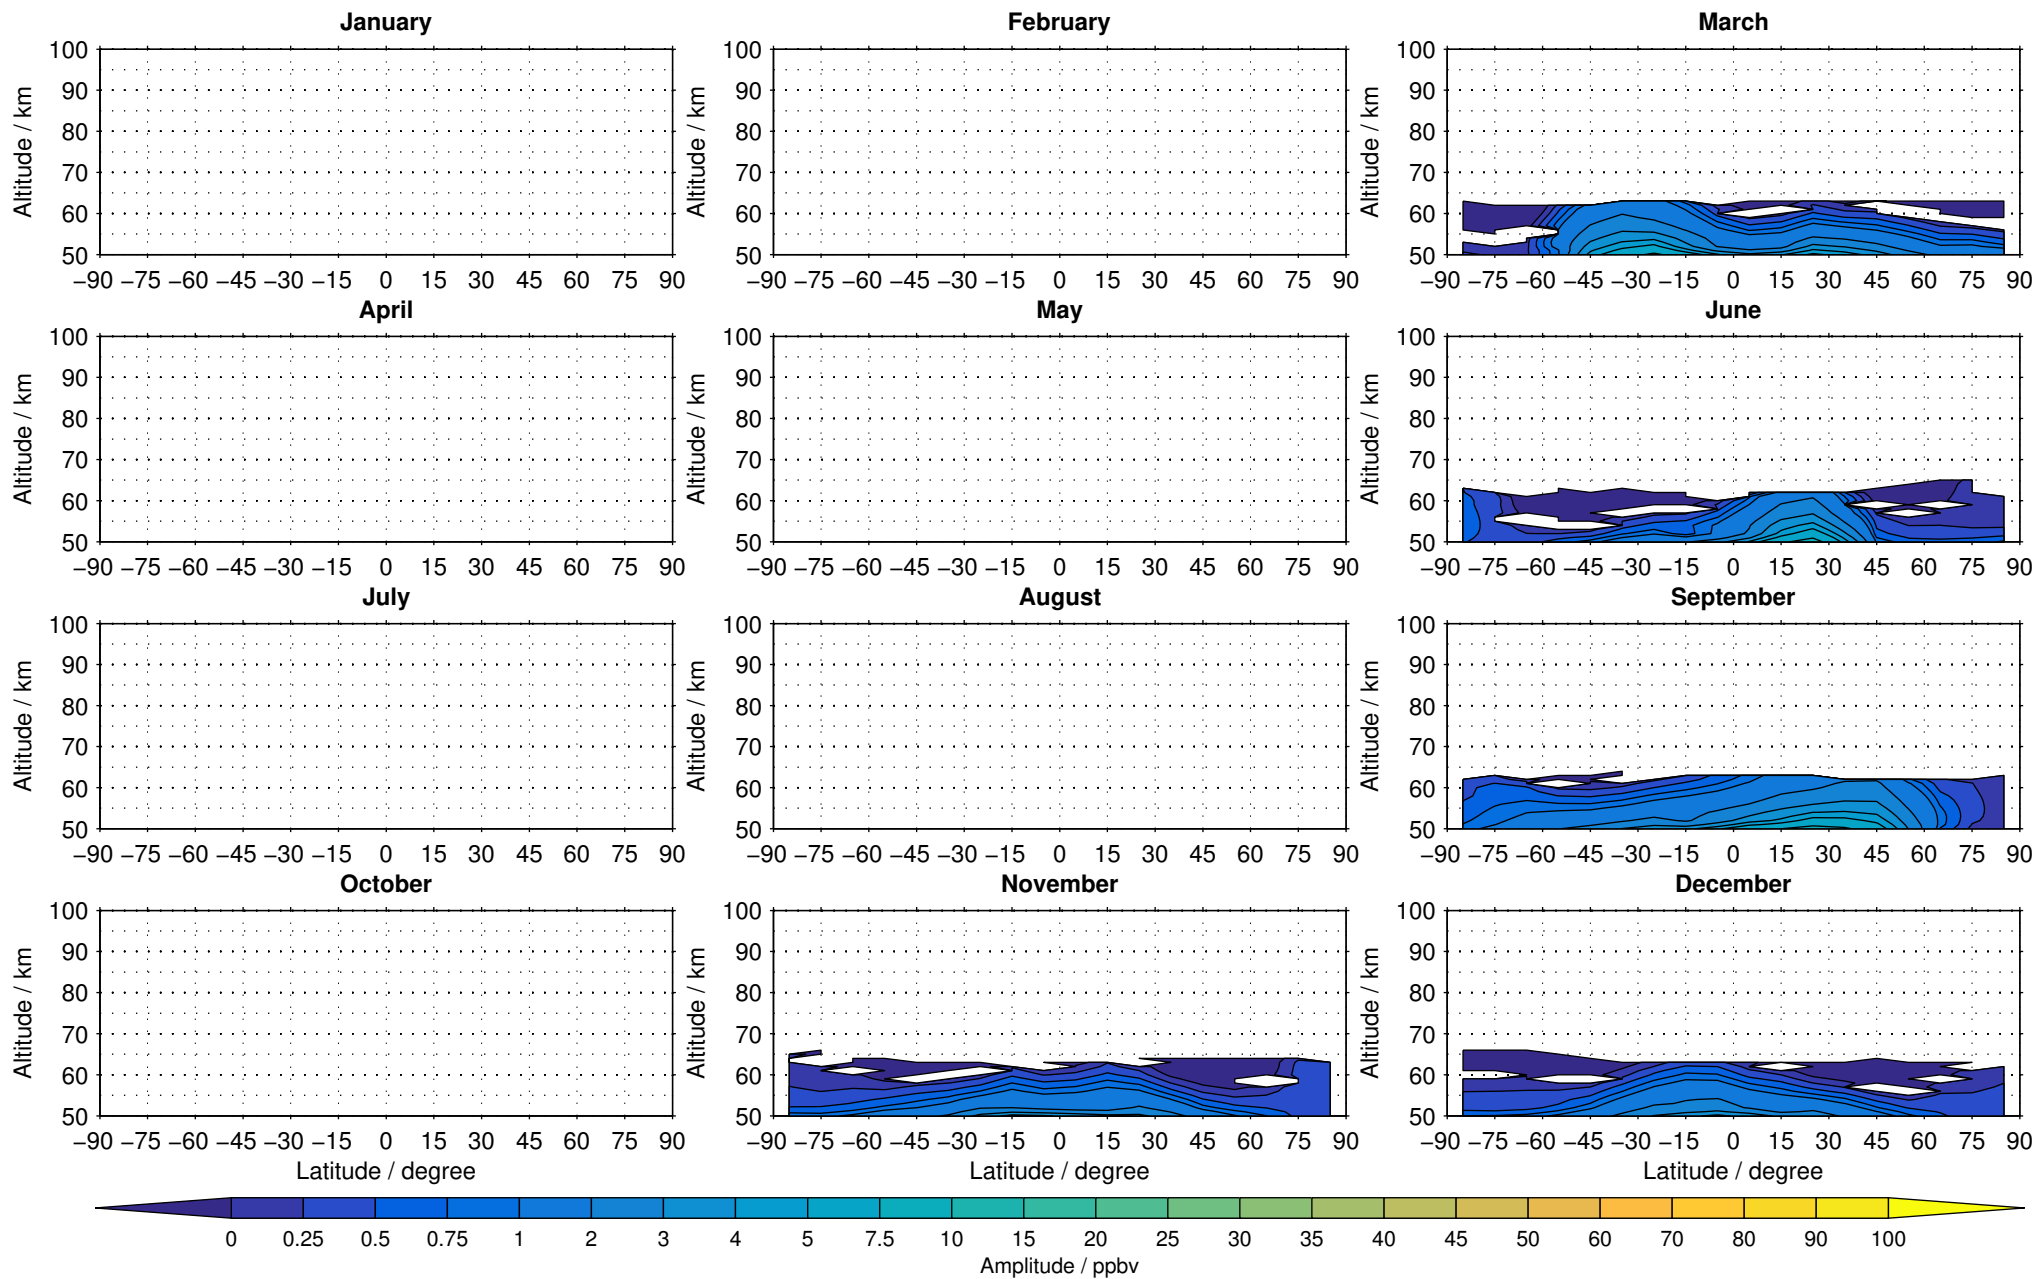

Envisat/MIPAS (IMKIAA) V5R v621 UA nitrous oxide distribution for 2005

Creation Time:
11-04-2017
21:22:52 LT

Envisat/MIPAS (IMKIAA) V5R v621 UA nitrous oxide distribution for 2006

Creation Time:
11-04-2017
21:22:53 LT

Envisat/MIPAS (IMKIAA) V5R v621 UA nitrous oxide distribution for 2007

Creation Time:
11-04-2017
21:22:53 LT

Envisat/MIPAS (IMKIAA) V5R v621 UA nitrous oxide distribution for 2008

Creation Time:
11-04-2017
21:22:54 LT

Envisat/MIPAS (IMKIAA) V5R v621 UA nitrous oxide distribution for 2009

Creation Time:
11-04-2017
21:22:55 LT

Envisat/MIPAS (IMKIAA) V5R v621 UA nitrous oxide distribution for 2010

Creation Time:
11-04-2017
21:22:56 LT