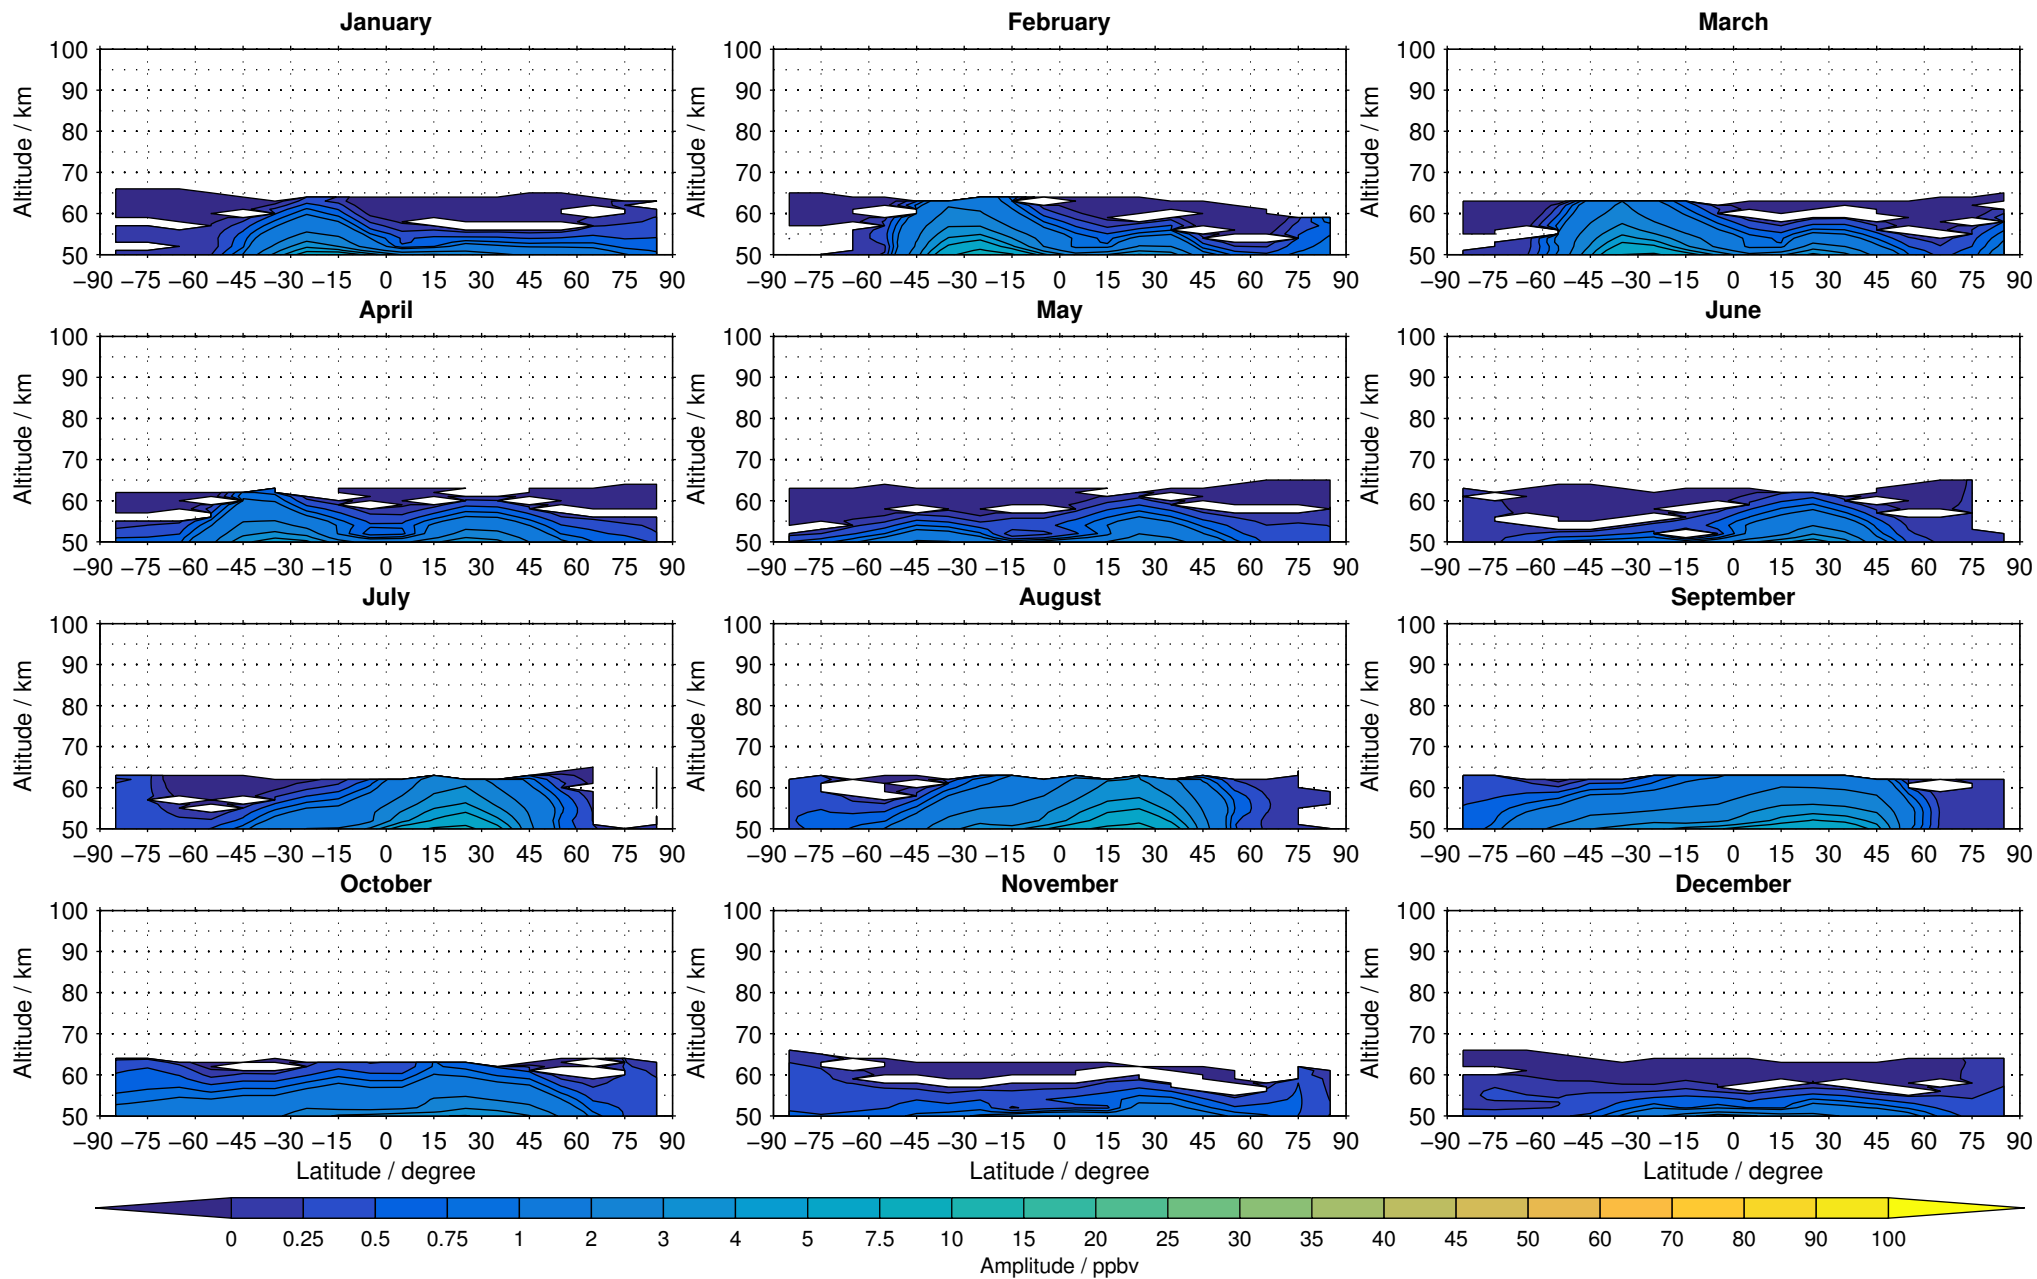

Envisat/MIPAS (IMKIAA) V5R v621 UA nitrous oxide distribution for 2007

Creation Time:
11-04-2017
21:22:53 LT

Envisat/MIPAS (IMKIAA) V5R v621 UA nitrous oxide distribution for 2008

Creation Time:
11-04-2017
21:22:54 LT

Envisat/MIPAS (IMKIAA) V5R v621 UA nitrous oxide distribution for 2009

Creation Time:
11-04-2017
21:22:55 LT

Envisat/MIPAS (IMKIAA) V5R v621 UA nitrous oxide distribution for 2010

Creation Time:
11-04-2017
21:22:56 LT