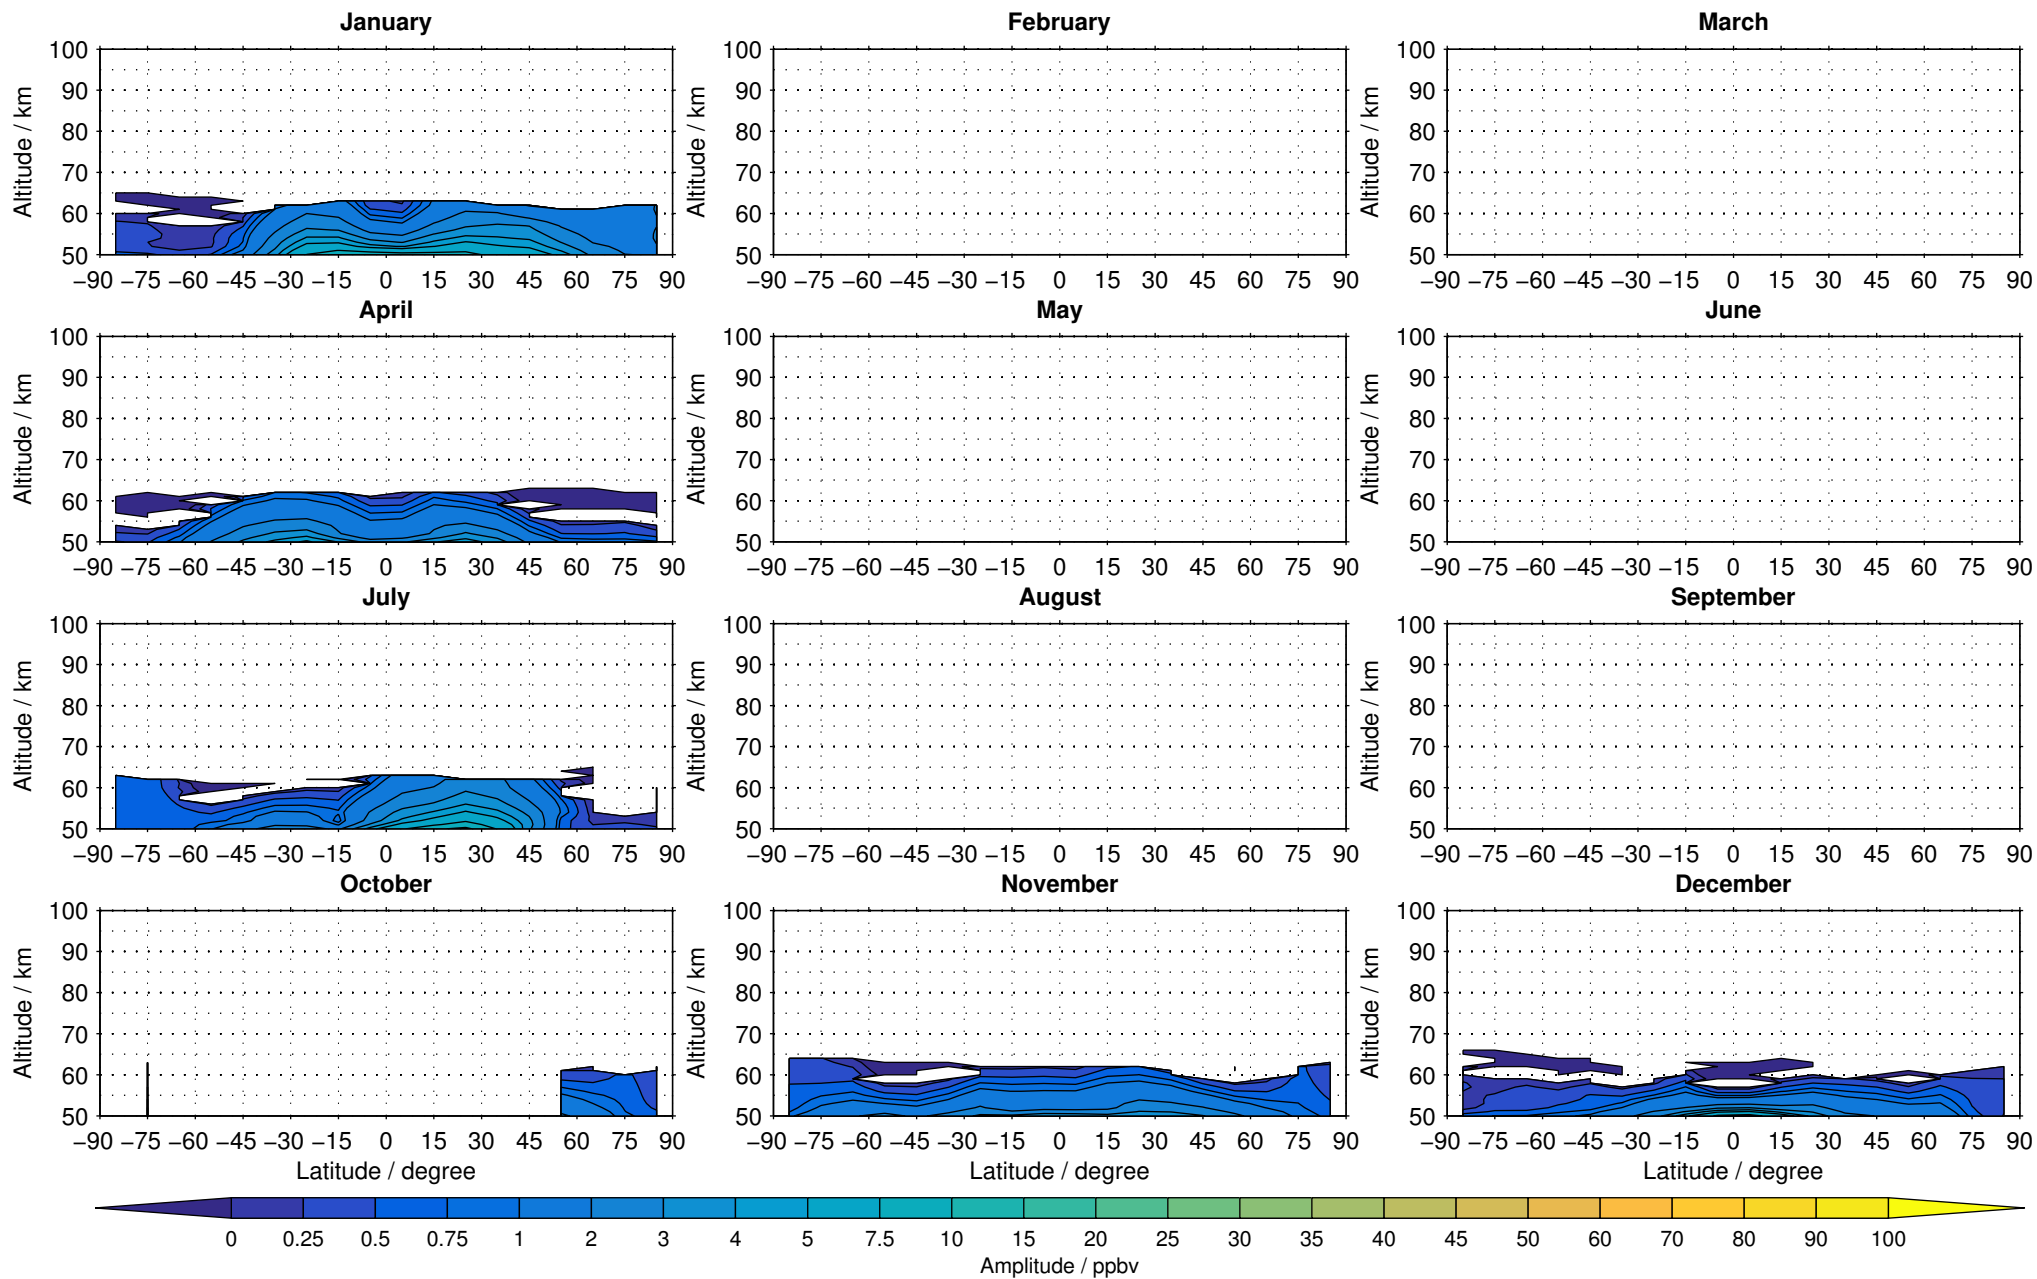

Envisat/MIPAS (IMKIAA) V5R v621 UA nitrous oxide distribution for 2005

Creation Time:
11-04-2017
21:22:52 LT

Envisat/MIPAS (IMKIAA) V5R v621 UA nitrous oxide distribution for 2006

Creation Time:
11-04-2017
21:22:53 LT

Envisat/MIPAS (IMKIAA) V5R v621 UA nitrous oxide distribution for 2007

Creation Time:
11-04-2017
21:22:53 LT

Envisat/MIPAS (IMKIAA) V5R v621 UA nitrous oxide distribution for 2008

Creation Time:
11-04-2017
21:22:54 LT

Envisat/MIPAS (IMKIAA) V5R v621 UA nitrous oxide distribution for 2009

Creation Time:
11-04-2017
21:22:55 LT

Envisat/MIPAS (IMKIAA) V5R v621 UA nitrous oxide distribution for 2010

Creation Time:
11-04-2017
21:22:56 LT