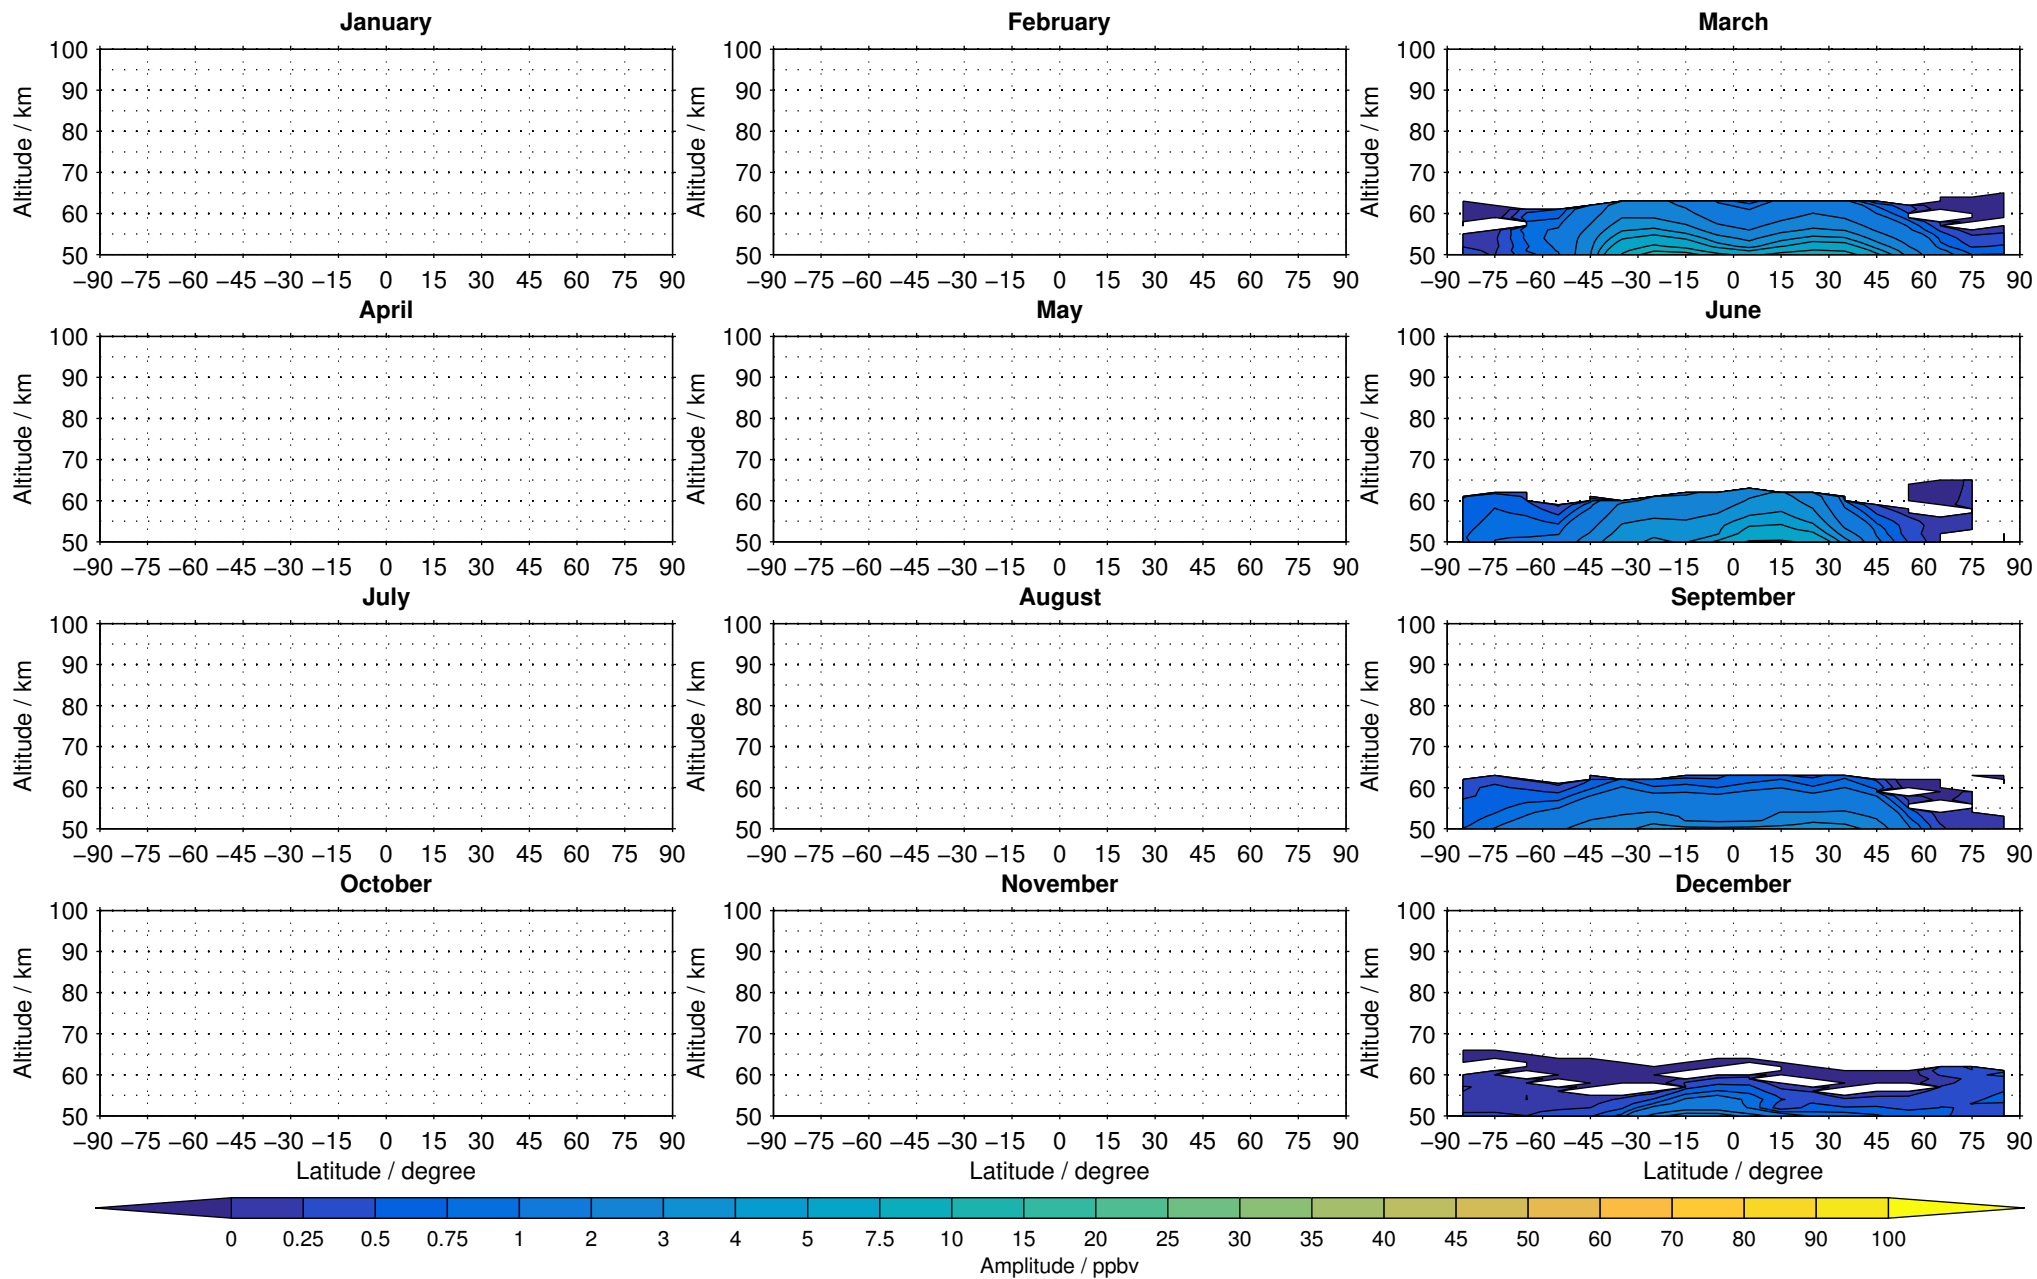

Envisat/MIPAS (IMKIAA) V5R v621 UA nitrous oxide distribution for 2005

Creation Time:
11-04-2017
21:22:52 LT

Envisat/MIPAS (IMKIAA) V5R v621 UA nitrous oxide distribution for 2006

Creation Time:
11-04-2017
21:22:53 LT

Envisat/MIPAS (IMKIAA) V5R v621 UA nitrous oxide distribution for 2007

Creation Time:
11-04-2017
21:22:53 LT

Envisat/MIPAS (IMKIAA) V5R v621 UA nitrous oxide distribution for 2008

Creation Time:
11-04-2017
21:22:54 LT

Envisat/MIPAS (IMKIAA) V5R v621 UA nitrous oxide distribution for 2009

Creation Time:
11-04-2017
21:22:55 LT

Envisat/MIPAS (IMKIAA) V5R v621 UA nitrous oxide distribution for 2010

Creation Time:
11-04-2017
21:22:56 LT