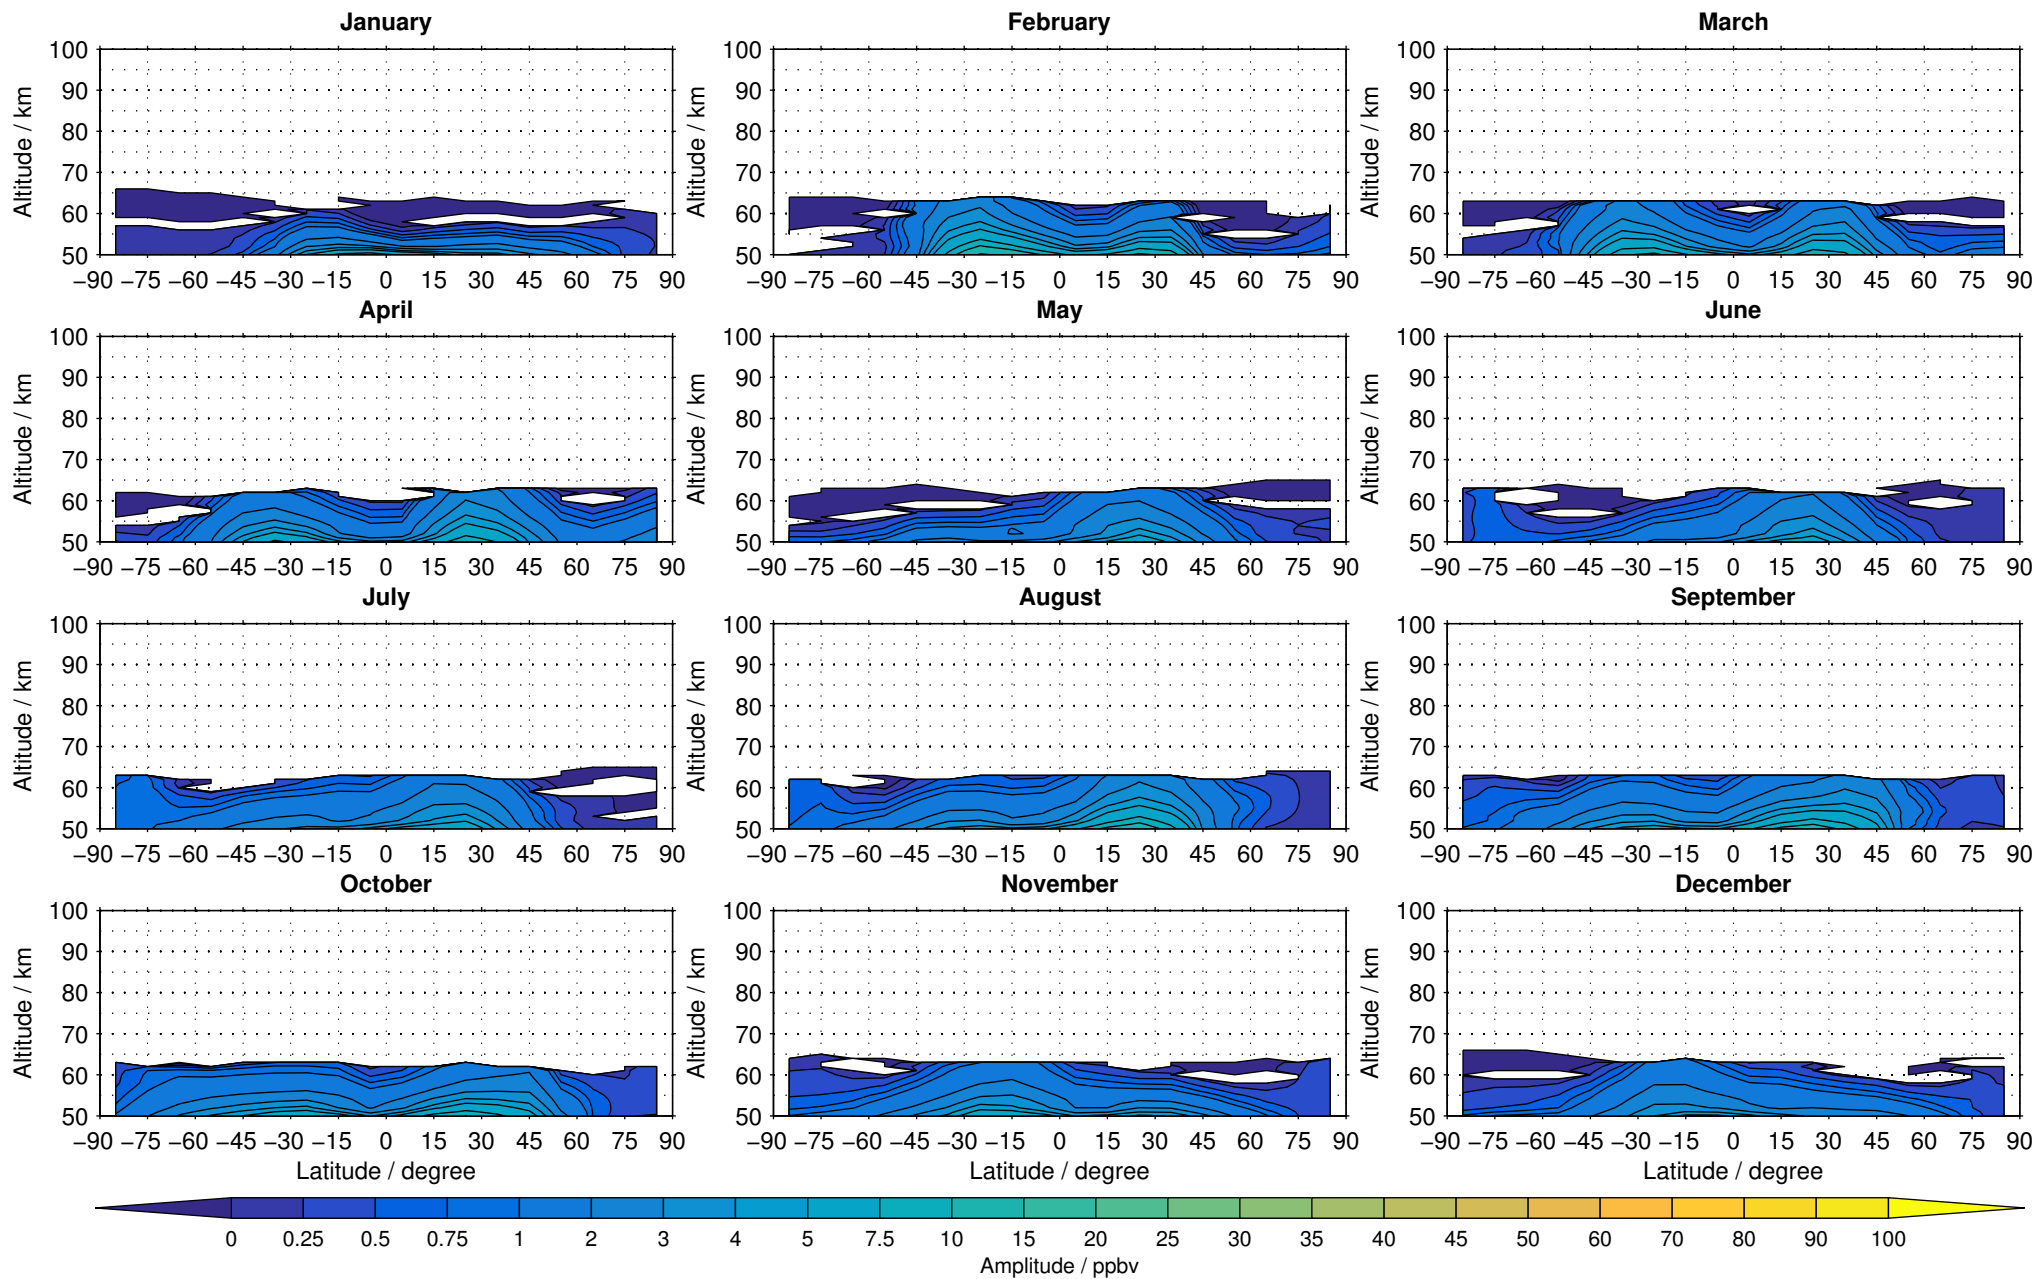

Envisat/MIPAS (IMKIAA) V5R v621 UA nitrous oxide distribution for 2007

Creation Time:
11-04-2017
21:22:53 LT

Envisat/MIPAS (IMKIAA) V5R v621 UA nitrous oxide distribution for 2008

Creation Time:
11-04-2017
21:22:54 LT

Envisat/MIPAS (IMKIAA) V5R v621 UA nitrous oxide distribution for 2009

Creation Time:
11-04-2017
21:22:55 LT

Envisat/MIPAS (IMKIAA) V5R v621 UA nitrous oxide distribution for 2010

Creation Time:
11-04-2017
21:22:56 LT