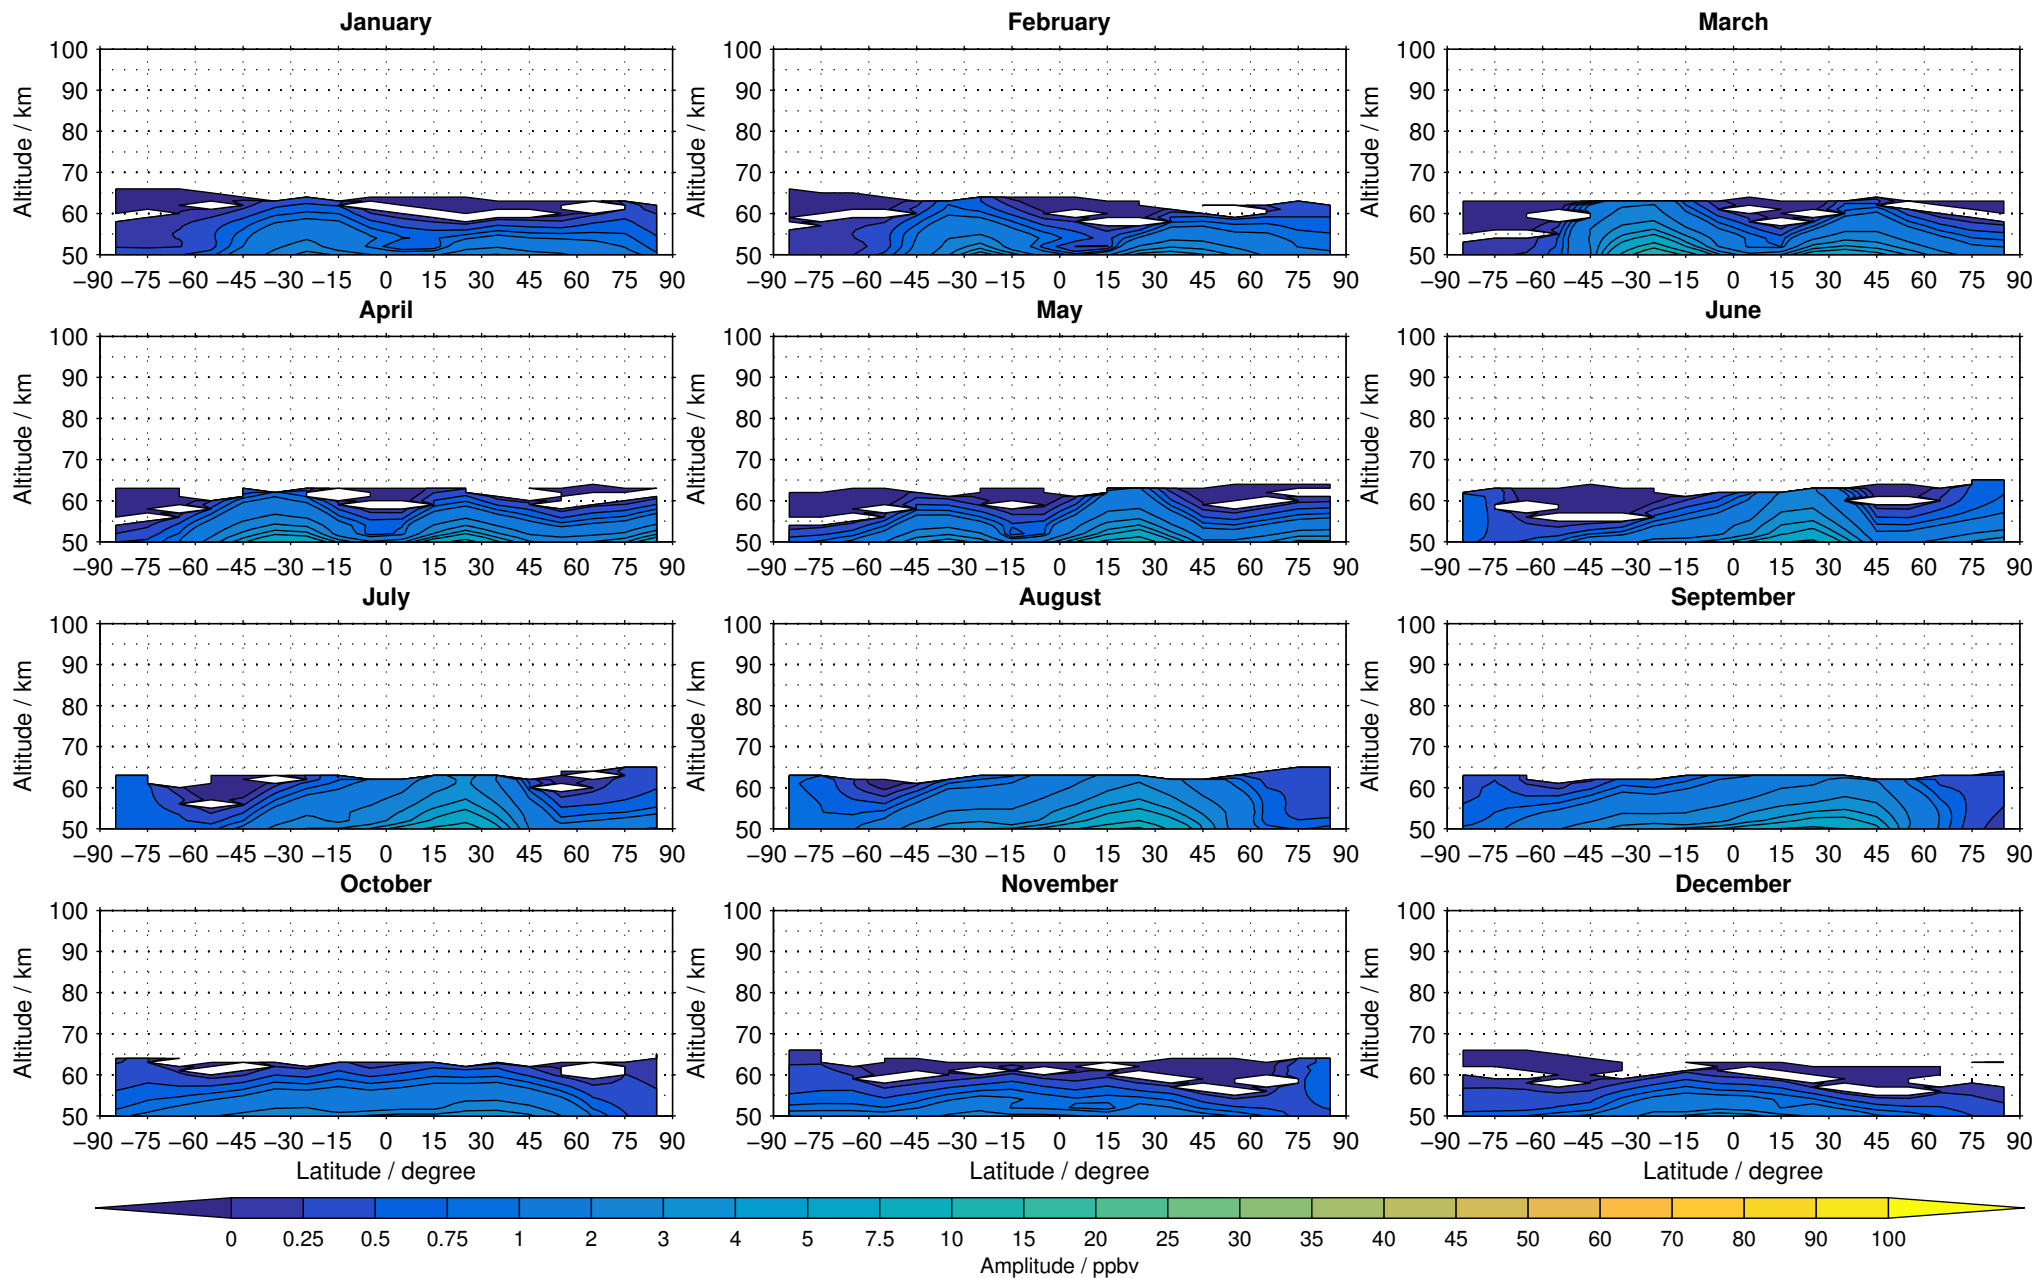

Envisat/MIPAS (IMKIAA) V5R v621 UA nitrous oxide distribution for 2007

Creation Time:
11-04-2017
21:22:53 LT

Envisat/MIPAS (IMKIAA) V5R v621 UA nitrous oxide distribution for 2008

Creation Time:
11-04-2017
21:22:54 LT

Envisat/MIPAS (IMKIAA) V5R v621 UA nitrous oxide distribution for 2009

Creation Time:
11-04-2017
21:22:55 LT

Envisat/MIPAS (IMKIAA) V5R v621 UA nitrous oxide distribution for 2010

Creation Time:
11-04-2017
21:22:56 LT

Envisat/MIPAS (IMKIAA) V5R v621 UA nitrous oxide distribution for 2011

Creation Time:
11-04-2017
21:22:57 LT

Envisat/MIPAS (IMKIAA) V5R v621 UA nitrous oxide distribution for 2012

Creation Time:
11-04-2017
21:22:58 LT