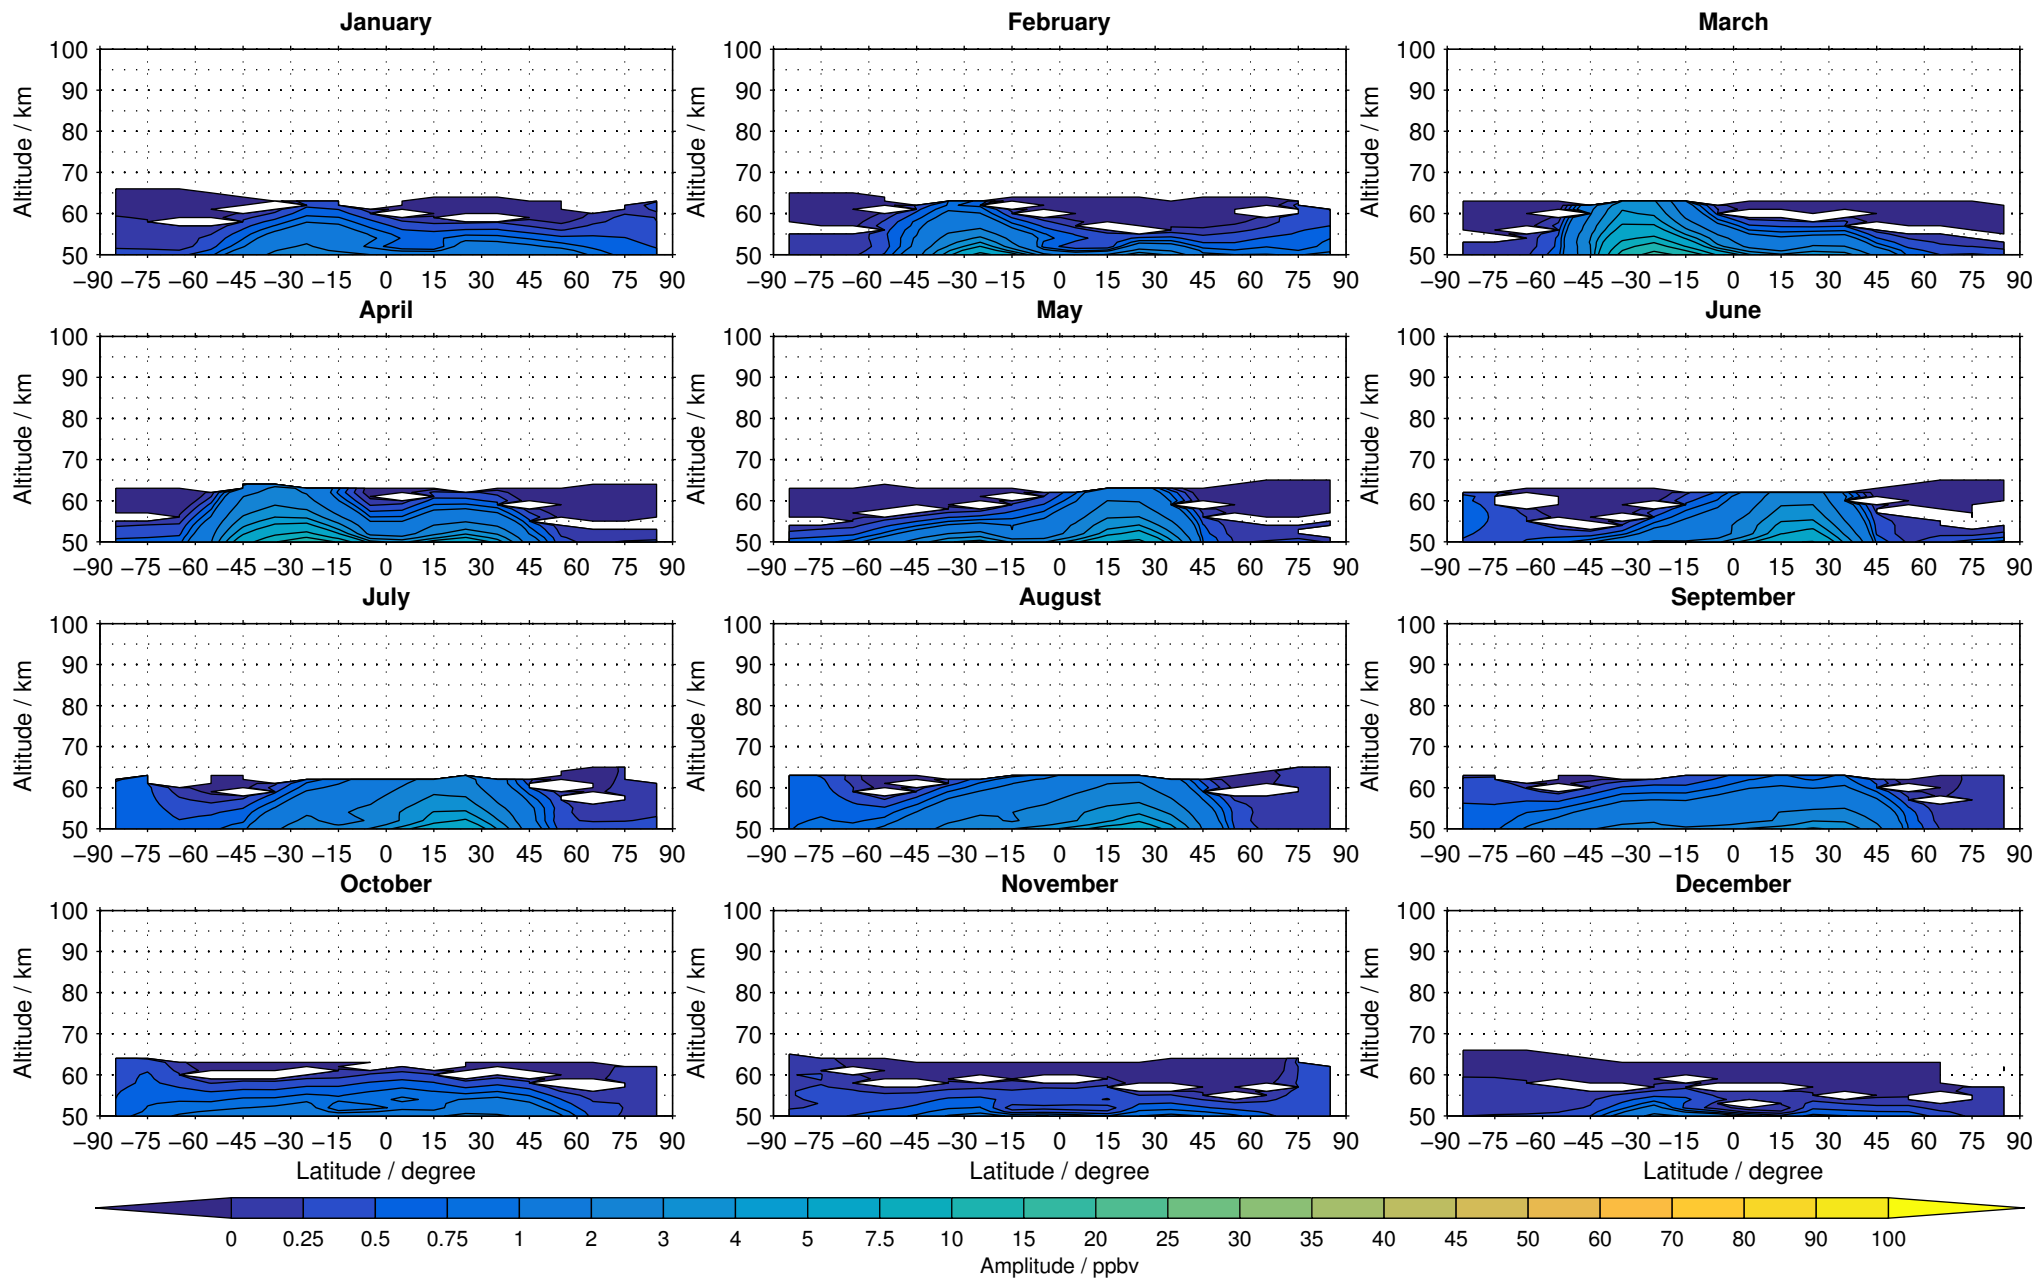

Envisat/MIPAS (IMKIAA) V5R v621 UA nitrous oxide distribution for 2005

Creation Time:
11-04-2017
21:22:52 LT

Envisat/MIPAS (IMKIAA) V5R v621 UA nitrous oxide distribution for 2006

Creation Time:
11-04-2017
21:22:53 LT

Envisat/MIPAS (IMKIAA) V5R v621 UA nitrous oxide distribution for 2007

Creation Time:
11-04-2017
21:22:53 LT

Envisat/MIPAS (IMKIAA) V5R v621 UA nitrous oxide distribution for 2008

Creation Time:
11-04-2017
21:22:54 LT

Envisat/MIPAS (IMKIAA) V5R v621 UA nitrous oxide distribution for 2009

Creation Time:
11-04-2017
21:22:55 LT

Envisat/MIPAS (IMKIAA) V5R v621 UA nitrous oxide distribution for 2010

Creation Time:
11-04-2017
21:22:56 LT