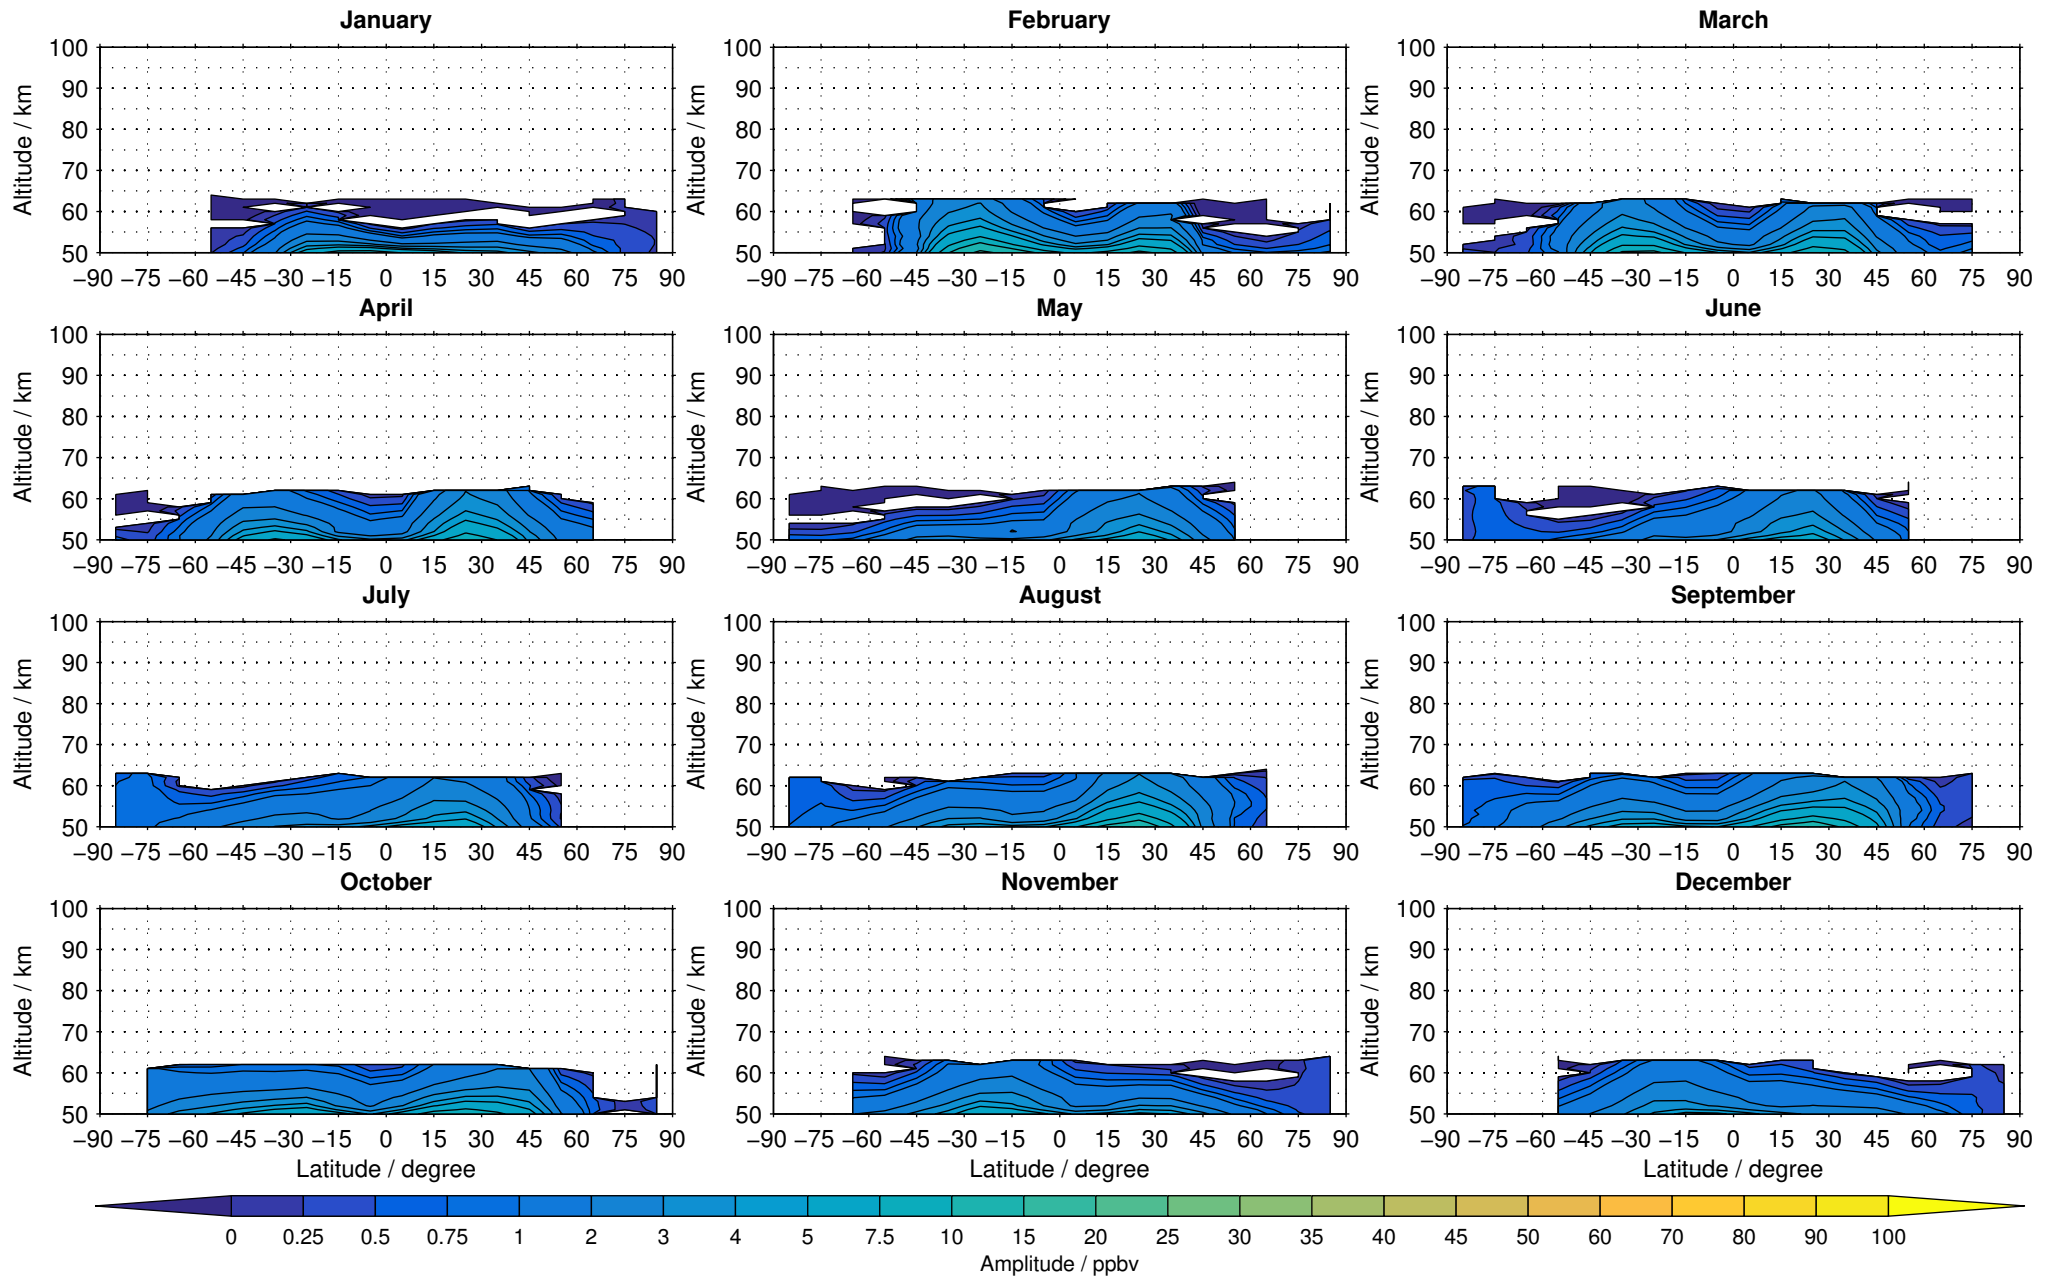

Envisat/MIPAS (IMKIAA) V5R v621 UA nighttime nitrous oxide distribution for 2007

Creation Time:
11-04-2017
21:23:32 LT

Envisat/MIPAS (IMKIAA) V5R v621 UA nighttime nitrous oxide distribution for 2008

Creation Time:
11-04-2017
21:23:33 LT

Envisat/MIPAS (IMKIAA) V5R v621 UA nighttime nitrous oxide distribution for 2009

Creation Time:
11-04-2017
21:23:33 LT

Envisat/MIPAS (IMKIAA) V5R v621 UA nighttime nitrous oxide distribution for 2010

Creation Time:
11-04-2017
21:23:34 LT

Envisat/MIPAS (IMKIAA) V5R v621 UA nighttime nitrous oxide distribution for 2011

Creation Time:
11-04-2017
21:23:35 LT

Envisat/MIPAS (IMKIAA) V5R v621 UA nighttime nitrous oxide distribution for 2012

Creation Time:
11-04-2017
21:23:36 LT