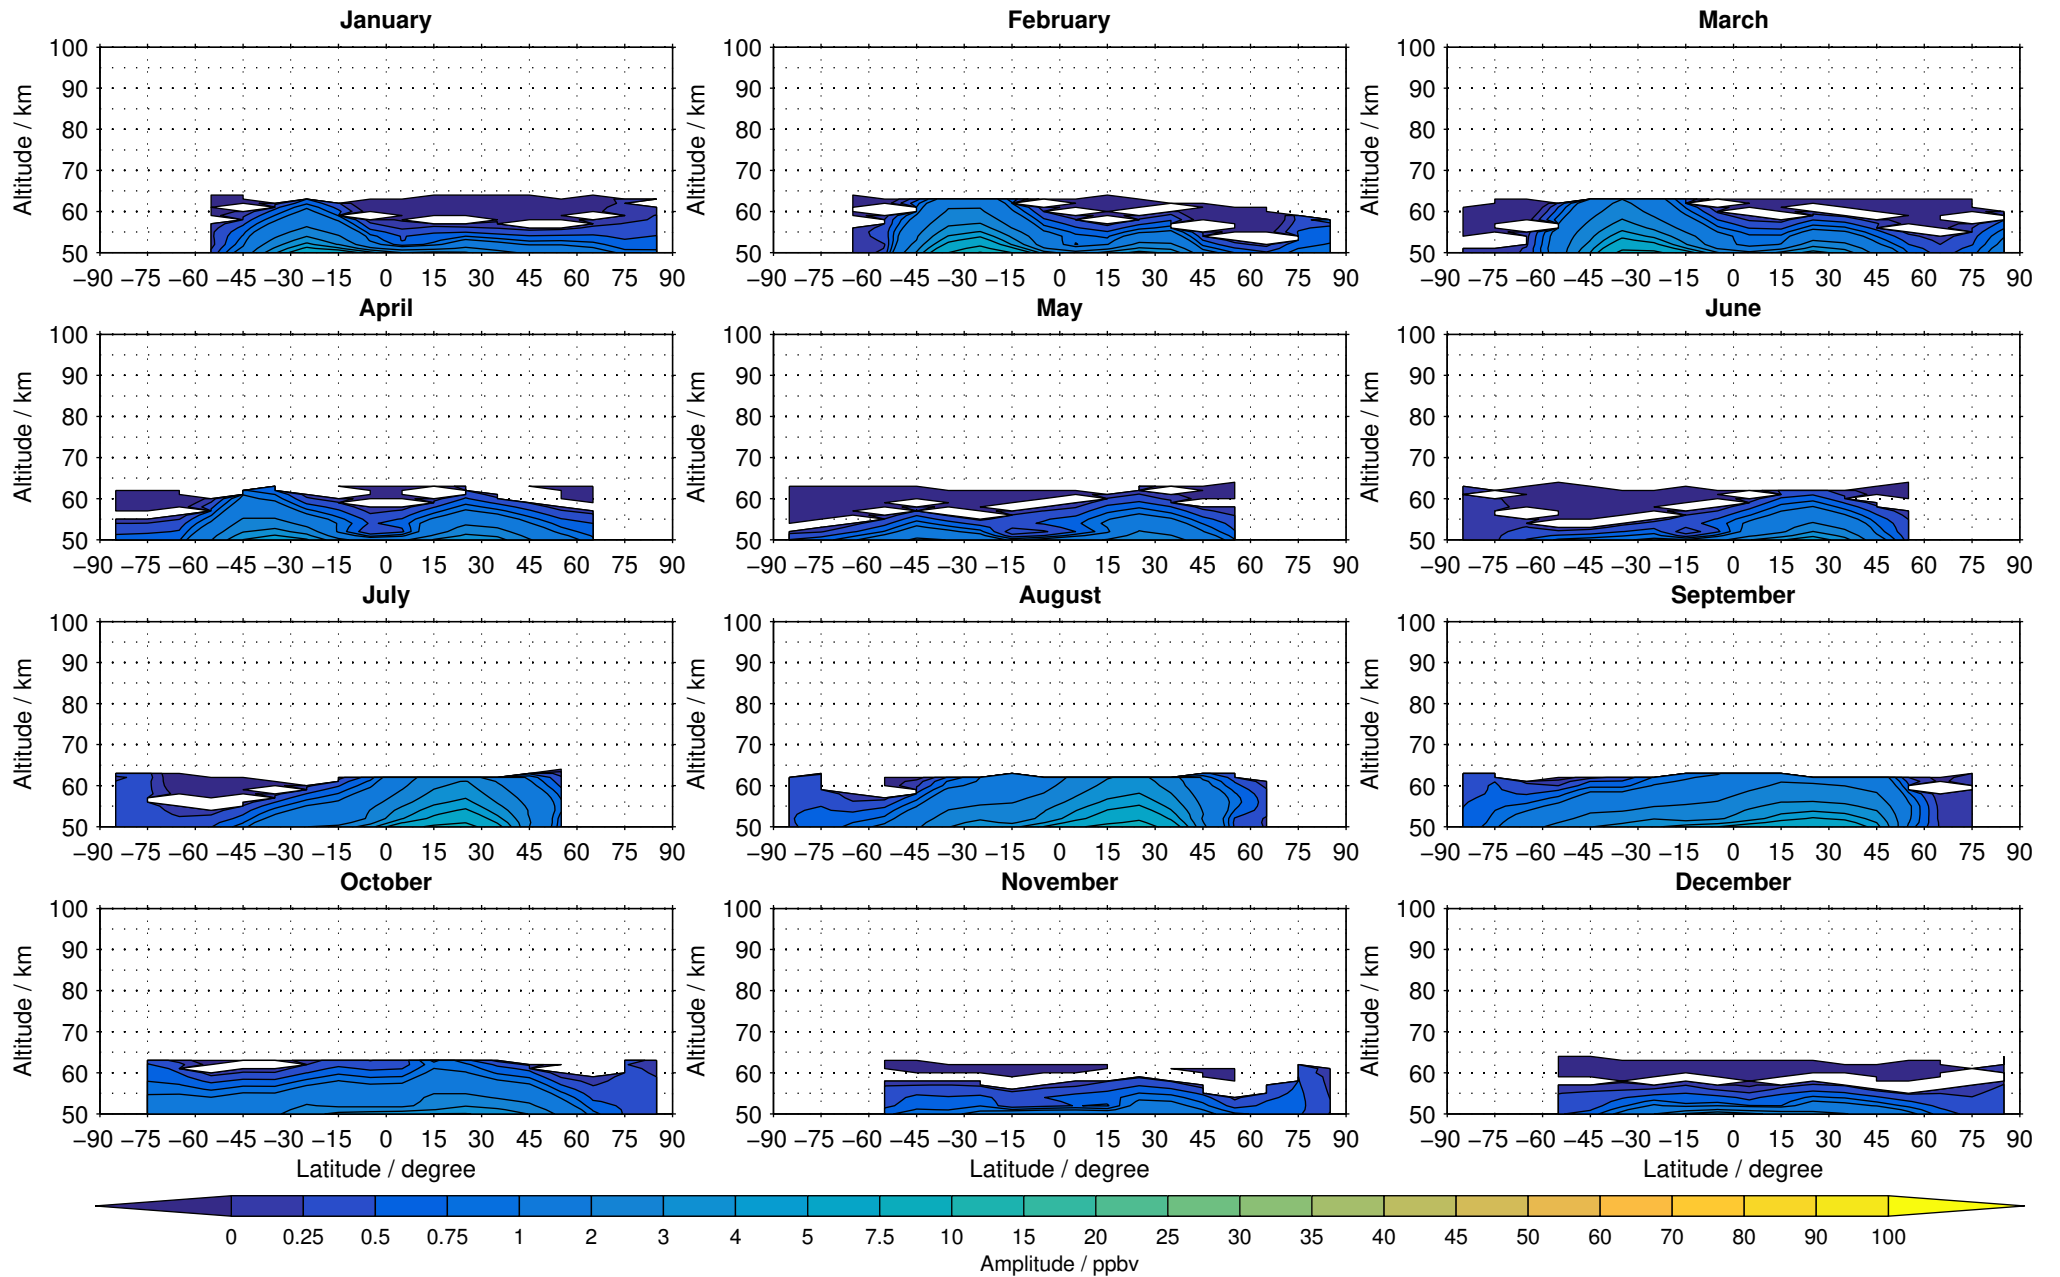

Envisat/MIPAS (IMKIAA) V5R v621 UA nighttime nitrous oxide distribution for 2007

Creation Time:
11-04-2017
21:23:32 LT

Envisat/MIPAS (IMKIAA) V5R v621 UA nighttime nitrous oxide distribution for 2008

Creation Time:
11-04-2017
21:23:33 LT

Envisat/MIPAS (IMKIAA) V5R v621 UA nighttime nitrous oxide distribution for 2009

Creation Time:
11-04-2017
21:23:33 LT

Envisat/MIPAS (IMKIAA) V5R v621 UA nighttime nitrous oxide distribution for 2010

Creation Time:
11-04-2017
21:23:34 LT

Envisat/MIPAS (IMKIAA) V5R v621 UA nighttime nitrous oxide distribution for 2011

Creation Time:
11-04-2017
21:23:35 LT

Envisat/MIPAS (IMKIAA) V5R v621 UA nighttime nitrous oxide distribution for 2012

Creation Time:
11-04-2017
21:23:36 LT