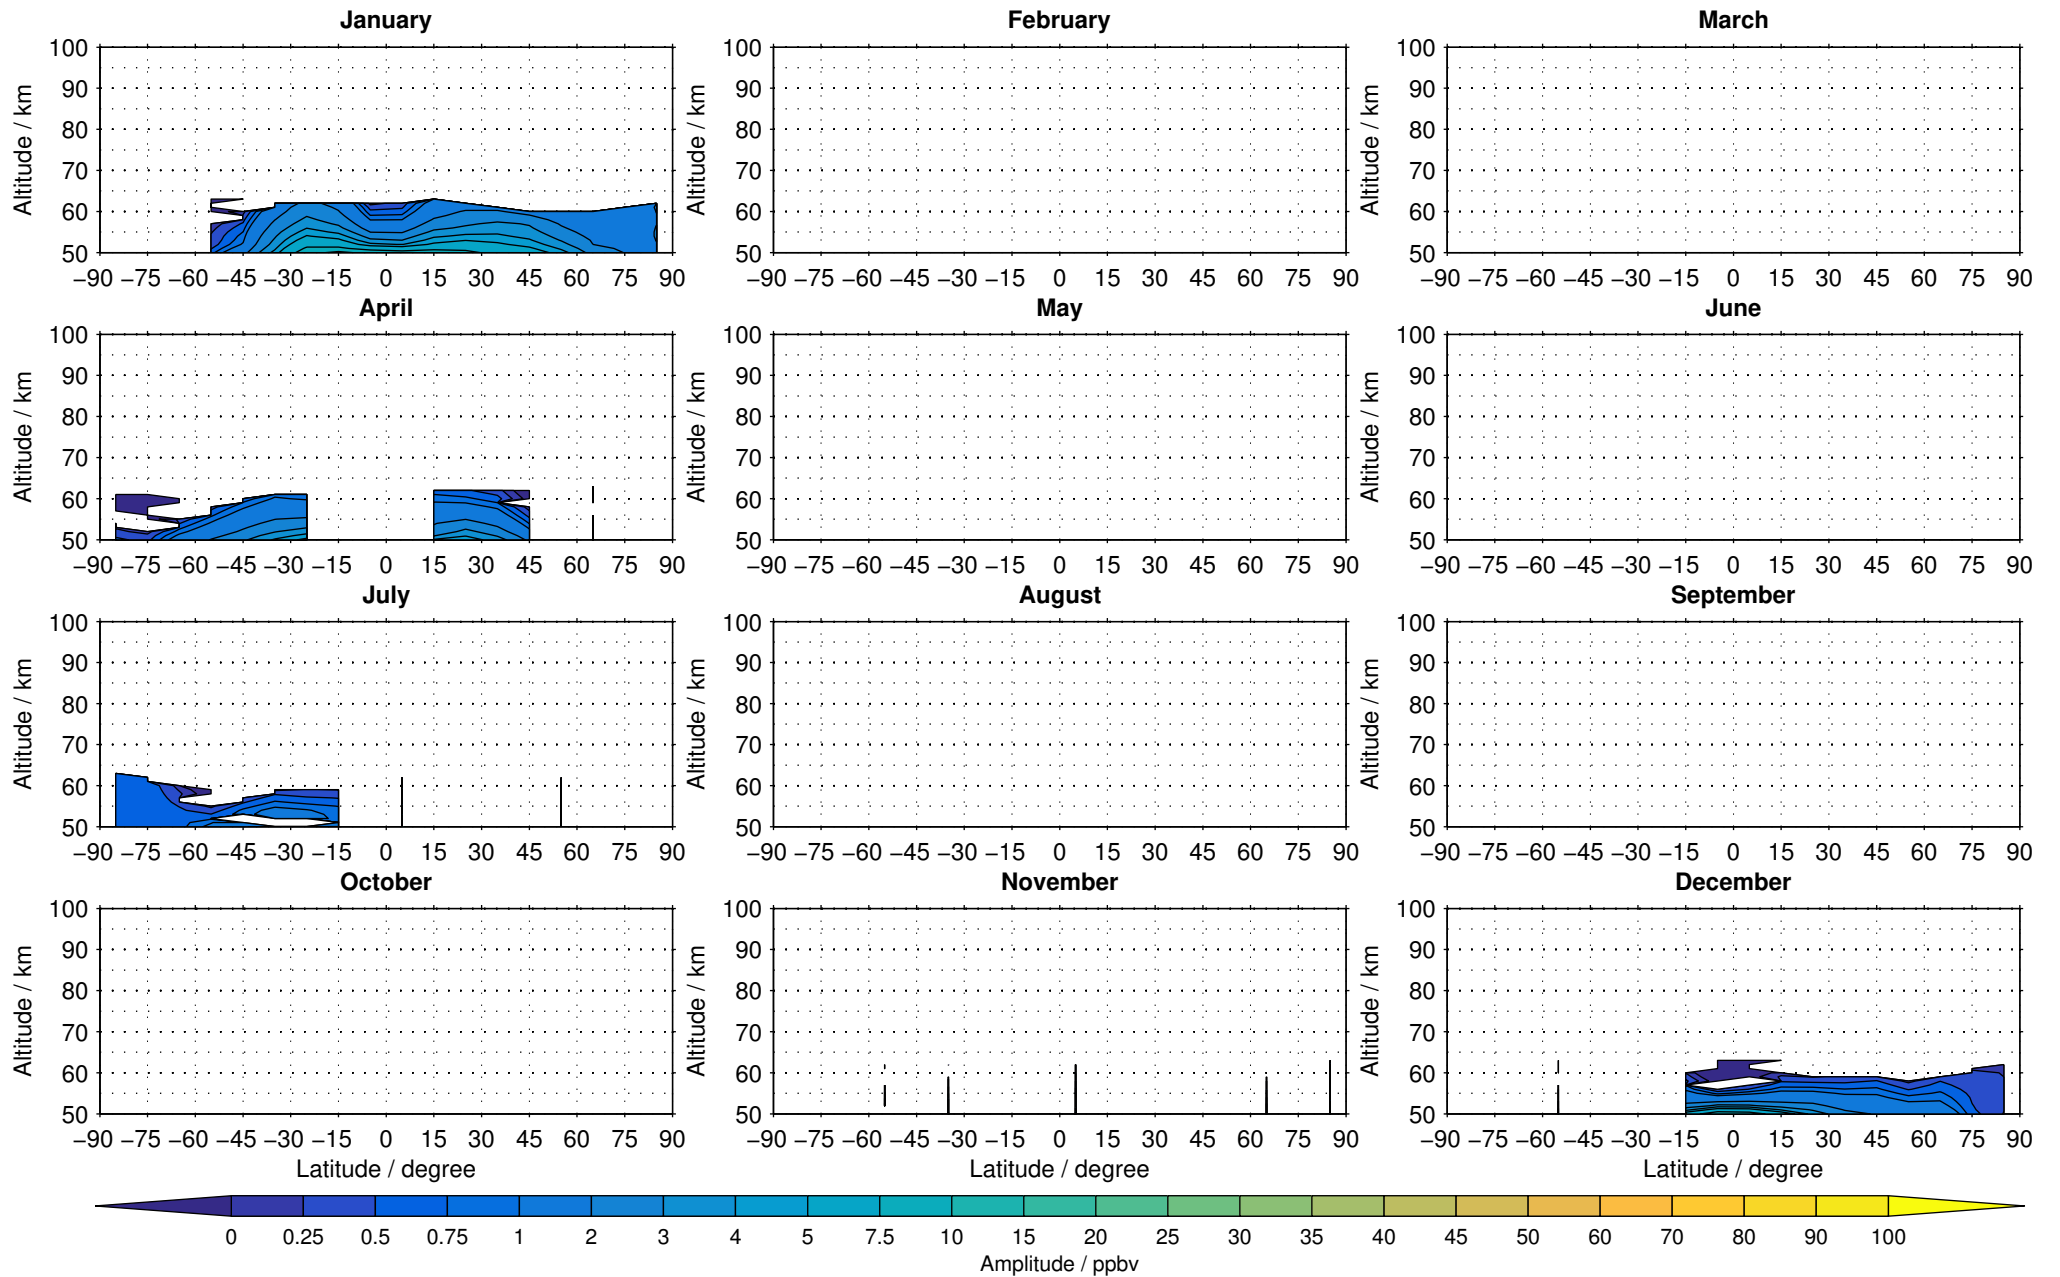

Envisat/MIPAS (IMKIAA) V5R v621 UA nighttime nitrous oxide distribution for 2005

Creation Time:
11-04-2017
21:23:30 LT

Envisat/MIPAS (IMKIAA) V5R v621 UA nighttime nitrous oxide distribution for 2006

Creation Time:
11-04-2017
21:23:31 LT

Envisat/MIPAS (IMKIAA) V5R v621 UA nighttime nitrous oxide distribution for 2007

Creation Time:
11-04-2017
21:23:32 LT

Envisat/MIPAS (IMKIAA) V5R v621 UA nighttime nitrous oxide distribution for 2008

Creation Time:
11-04-2017
21:23:33 LT

Envisat/MIPAS (IMKIAA) V5R v621 UA nighttime nitrous oxide distribution for 2009

Creation Time:
11-04-2017
21:23:33 LT

Envisat/MIPAS (IMKIAA) V5R v621 UA nighttime nitrous oxide distribution for 2010

Creation Time:
11-04-2017
21:23:34 LT

Envisat/MIPAS (IMKIAA) V5R v621 UA nighttime nitrous oxide distribution for 2011

Creation Time:
11-04-2017
21:23:35 LT

Envisat/MIPAS (IMKIAA) V5R v621 UA nighttime nitrous oxide distribution for 2012

Creation Time:
11-04-2017
21:23:36 LT