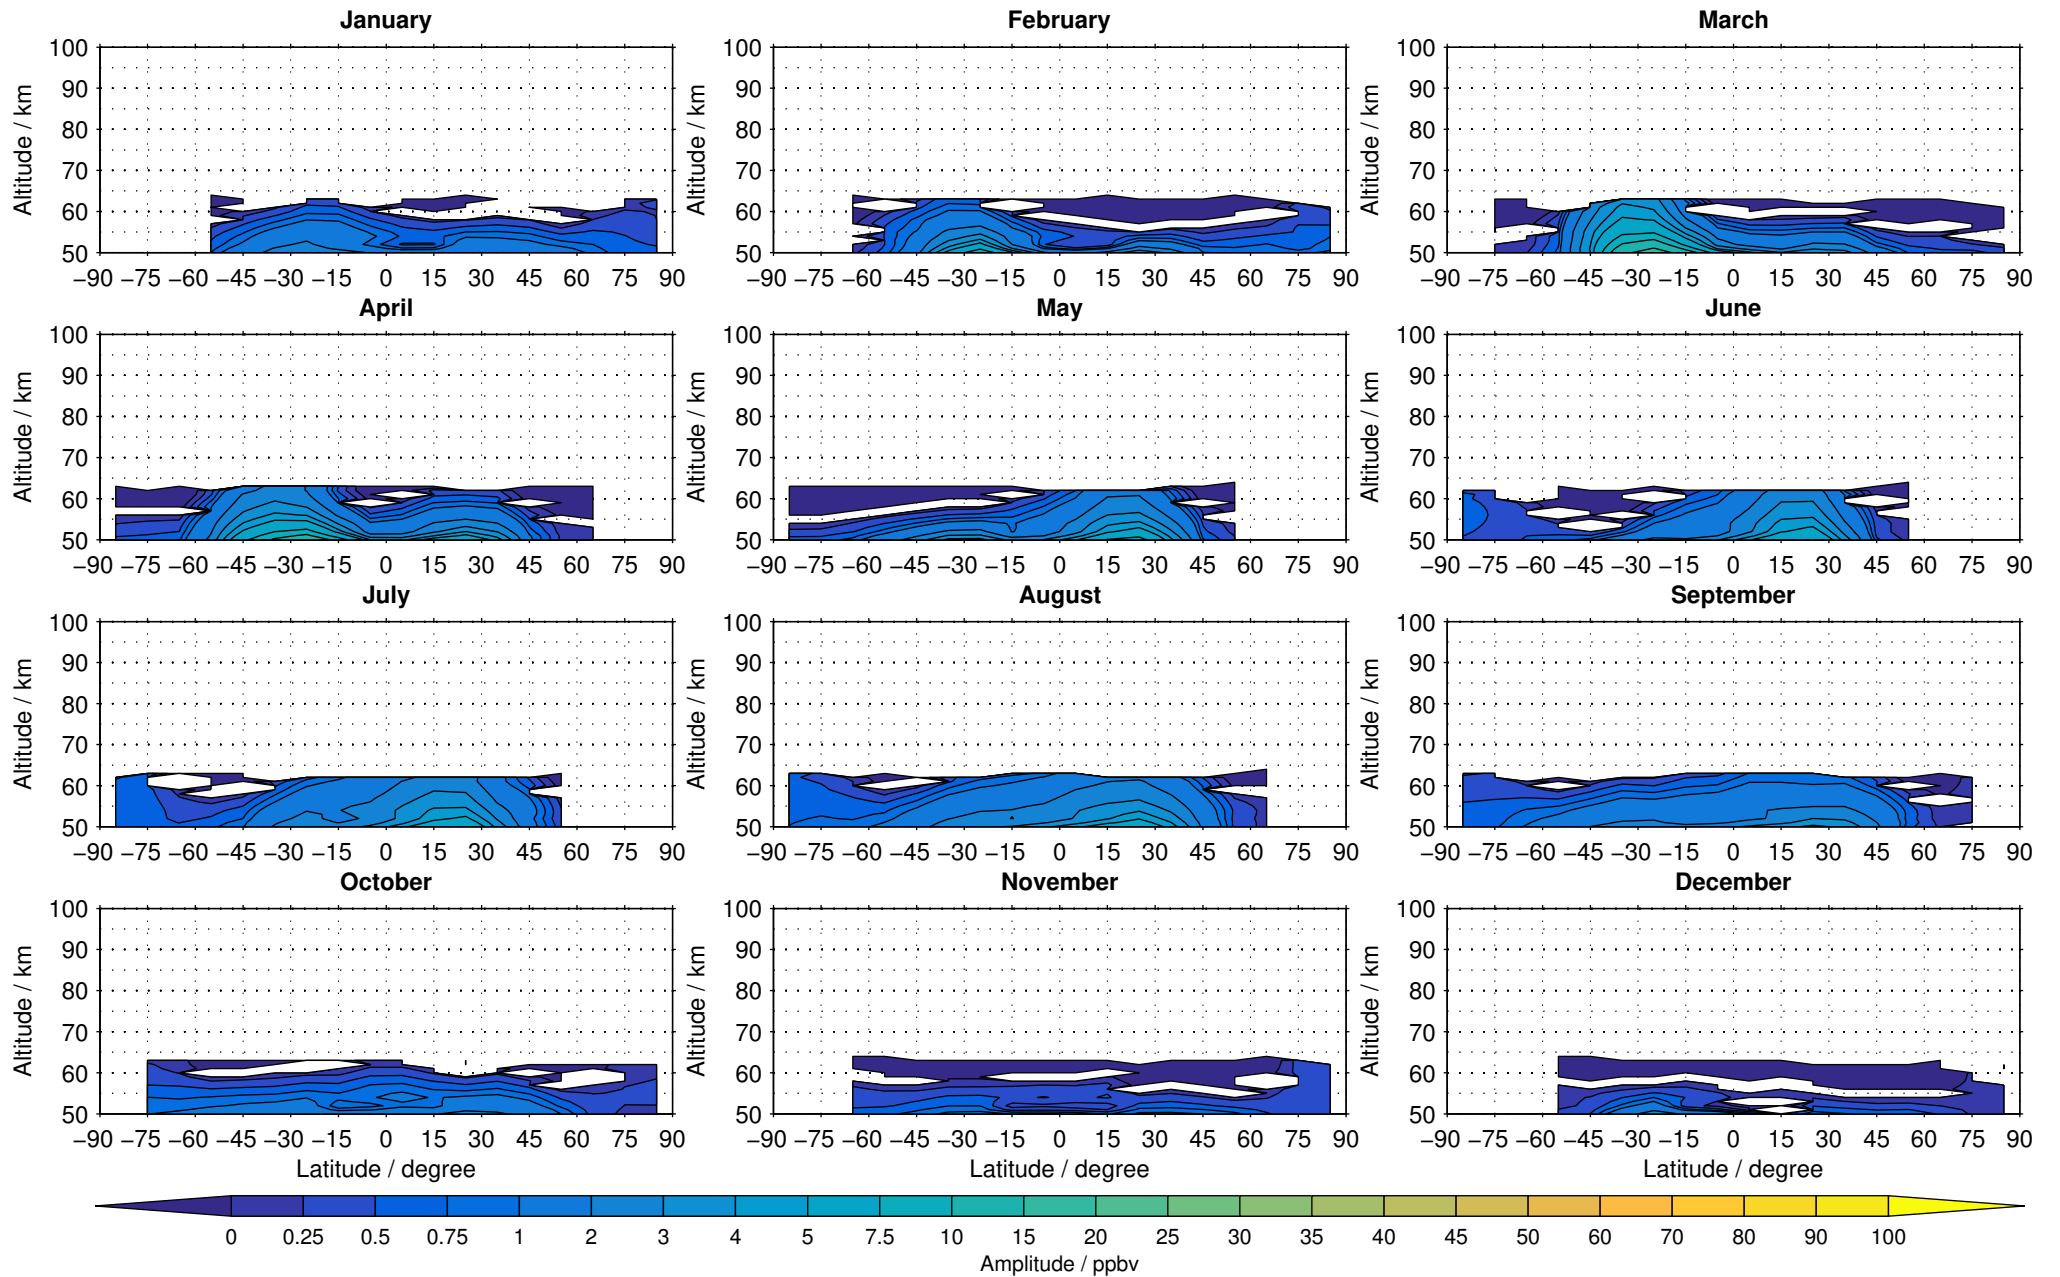

Envisat/MIPAS (IMKIAA) V5R v621 UA nighttime nitrous oxide distribution for 2005

Creation Time:
11-04-2017
21:23:30 LT

Envisat/MIPAS (IMKIAA) V5R v621 UA nighttime nitrous oxide distribution for 2006

Creation Time:
11-04-2017
21:23:31 LT

Envisat/MIPAS (IMKIAA) V5R v621 UA nighttime nitrous oxide distribution for 2007

Creation Time:
11-04-2017
21:23:32 LT

Envisat/MIPAS (IMKIAA) V5R v621 UA nighttime nitrous oxide distribution for 2008

Creation Time:
11-04-2017
21:23:33 LT

Envisat/MIPAS (IMKIAA) V5R v621 UA nighttime nitrous oxide distribution for 2009

Creation Time:
11-04-2017
21:23:33 LT

Envisat/MIPAS (IMKIAA) V5R v621 UA nighttime nitrous oxide distribution for 2010

Creation Time:
11-04-2017
21:23:34 LT