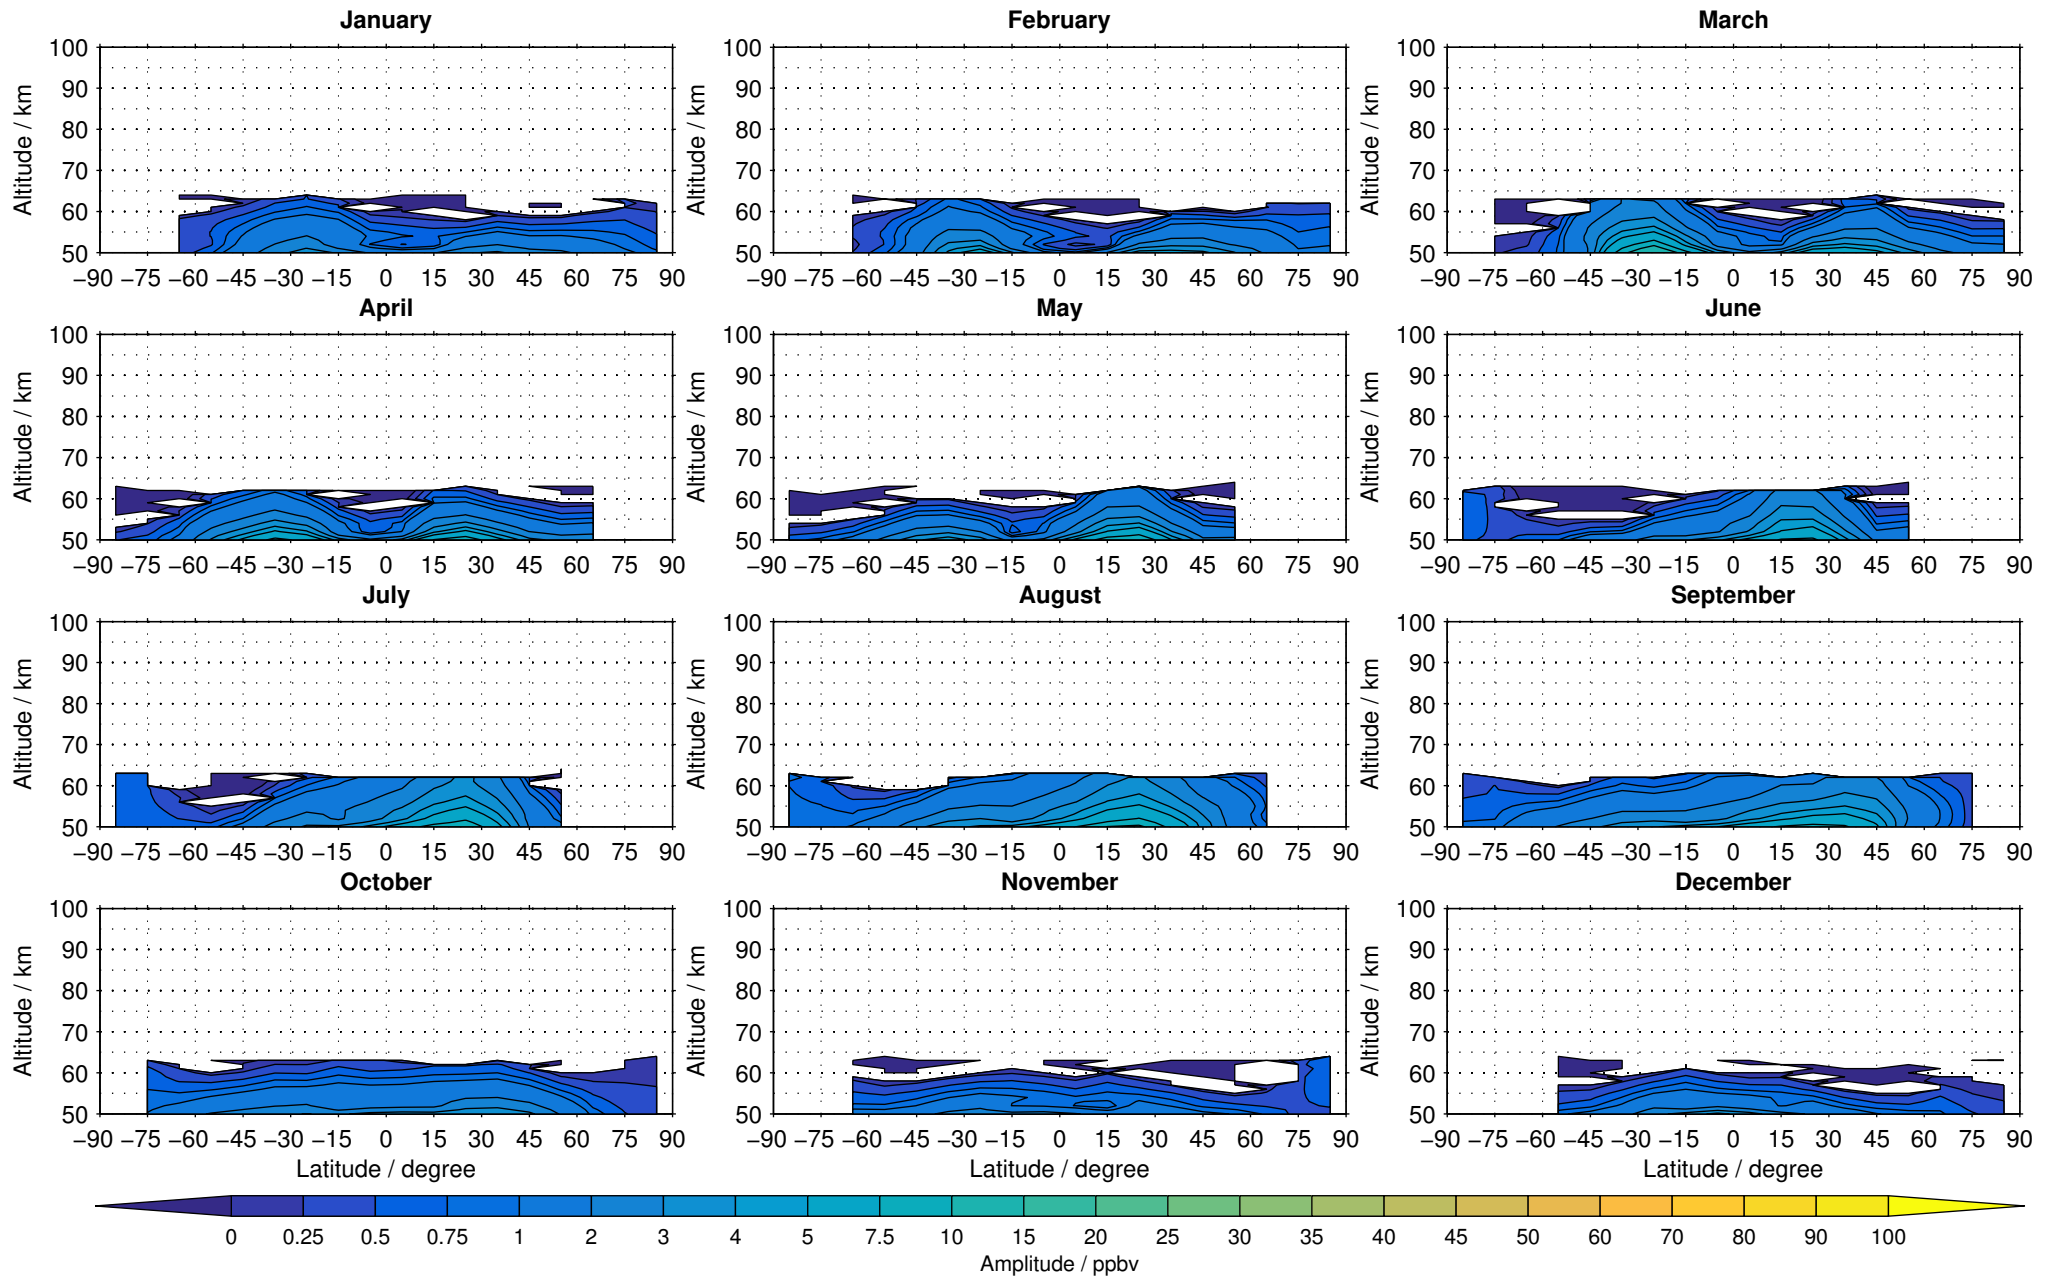

Envisat/MIPAS (IMKIAA) V5R v621 UA nighttime nitrous oxide distribution for 2007

Creation Time:
11-04-2017
21:23:32 LT

Envisat/MIPAS (IMKIAA) V5R v621 UA nighttime nitrous oxide distribution for 2008

Creation Time:
11-04-2017
21:23:33 LT

Envisat/MIPAS (IMKIAA) V5R v621 UA nighttime nitrous oxide distribution for 2009

Creation Time:
11-04-2017
21:23:33 LT

Envisat/MIPAS (IMKIAA) V5R v621 UA nighttime nitrous oxide distribution for 2010

Creation Time:
11-04-2017
21:23:34 LT

Envisat/MIPAS (IMKIAA) V5R v621 UA nighttime nitrous oxide distribution for 2011

Creation Time:
11-04-2017
21:23:35 LT

Envisat/MIPAS (IMKIAA) V5R v621 UA nighttime nitrous oxide distribution for 2012

Creation Time:
11-04-2017
21:23:36 LT