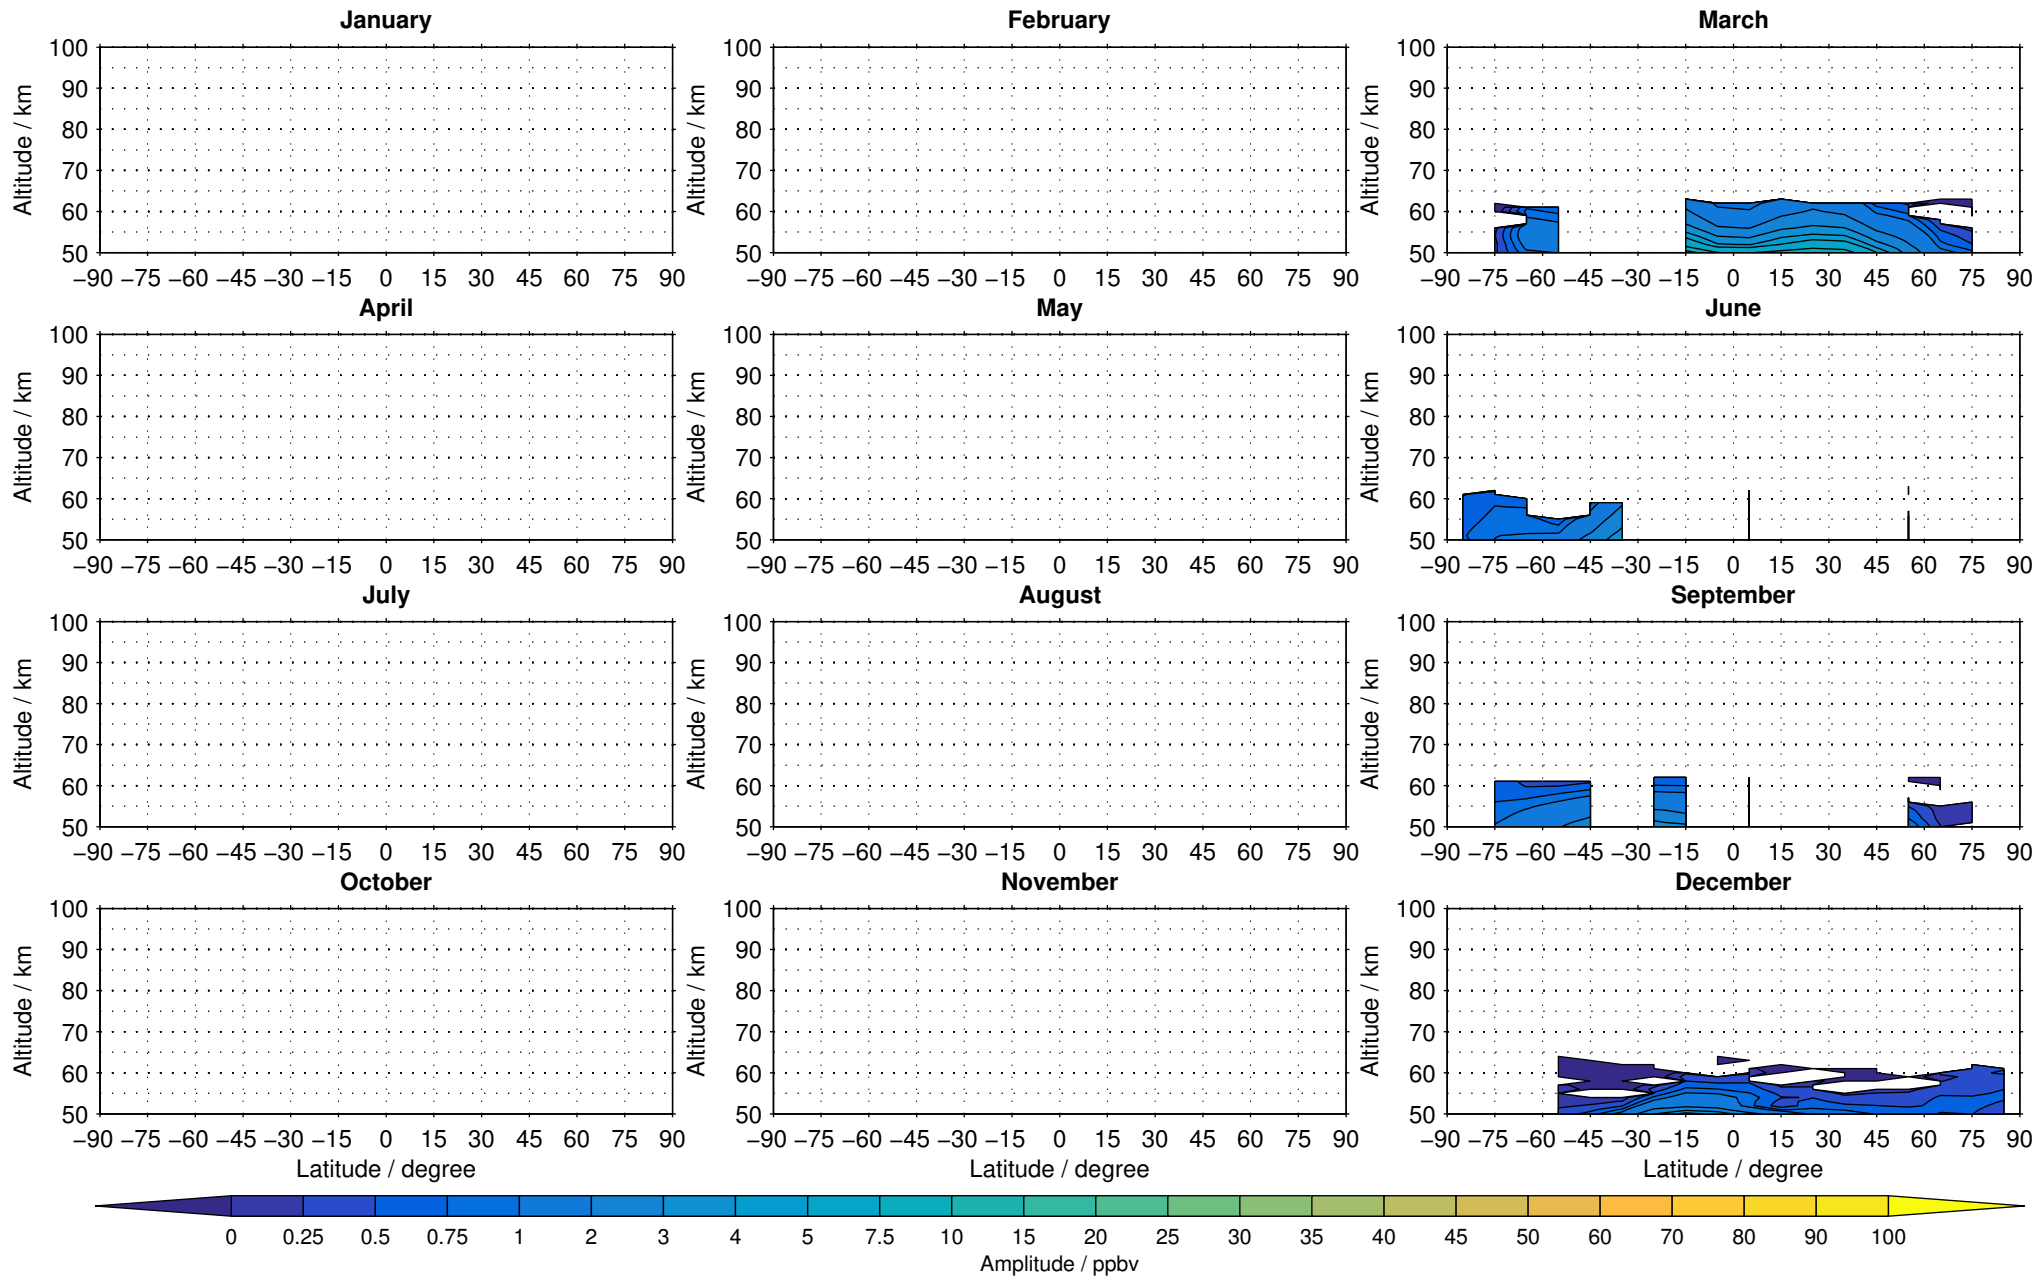

Envisat/MIPAS (IMKIAA) V5R v621 UA nighttime nitrous oxide distribution for 2005

Creation Time:
11-04-2017
21:23:30 LT

Envisat/MIPAS (IMKIAA) V5R v621 UA nighttime nitrous oxide distribution for 2006

Creation Time:
11-04-2017
21:23:31 LT

Envisat/MIPAS (IMKIAA) V5R v621 UA nighttime nitrous oxide distribution for 2007

Creation Time:
11-04-2017
21:23:32 LT

Envisat/MIPAS (IMKIAA) V5R v621 UA nighttime nitrous oxide distribution for 2008

Creation Time:
11-04-2017
21:23:33 LT

Envisat/MIPAS (IMKIAA) V5R v621 UA nighttime nitrous oxide distribution for 2009

Creation Time:
11-04-2017
21:23:33 LT

Envisat/MIPAS (IMKIAA) V5R v621 UA nighttime nitrous oxide distribution for 2010

Creation Time:
11-04-2017
21:23:34 LT