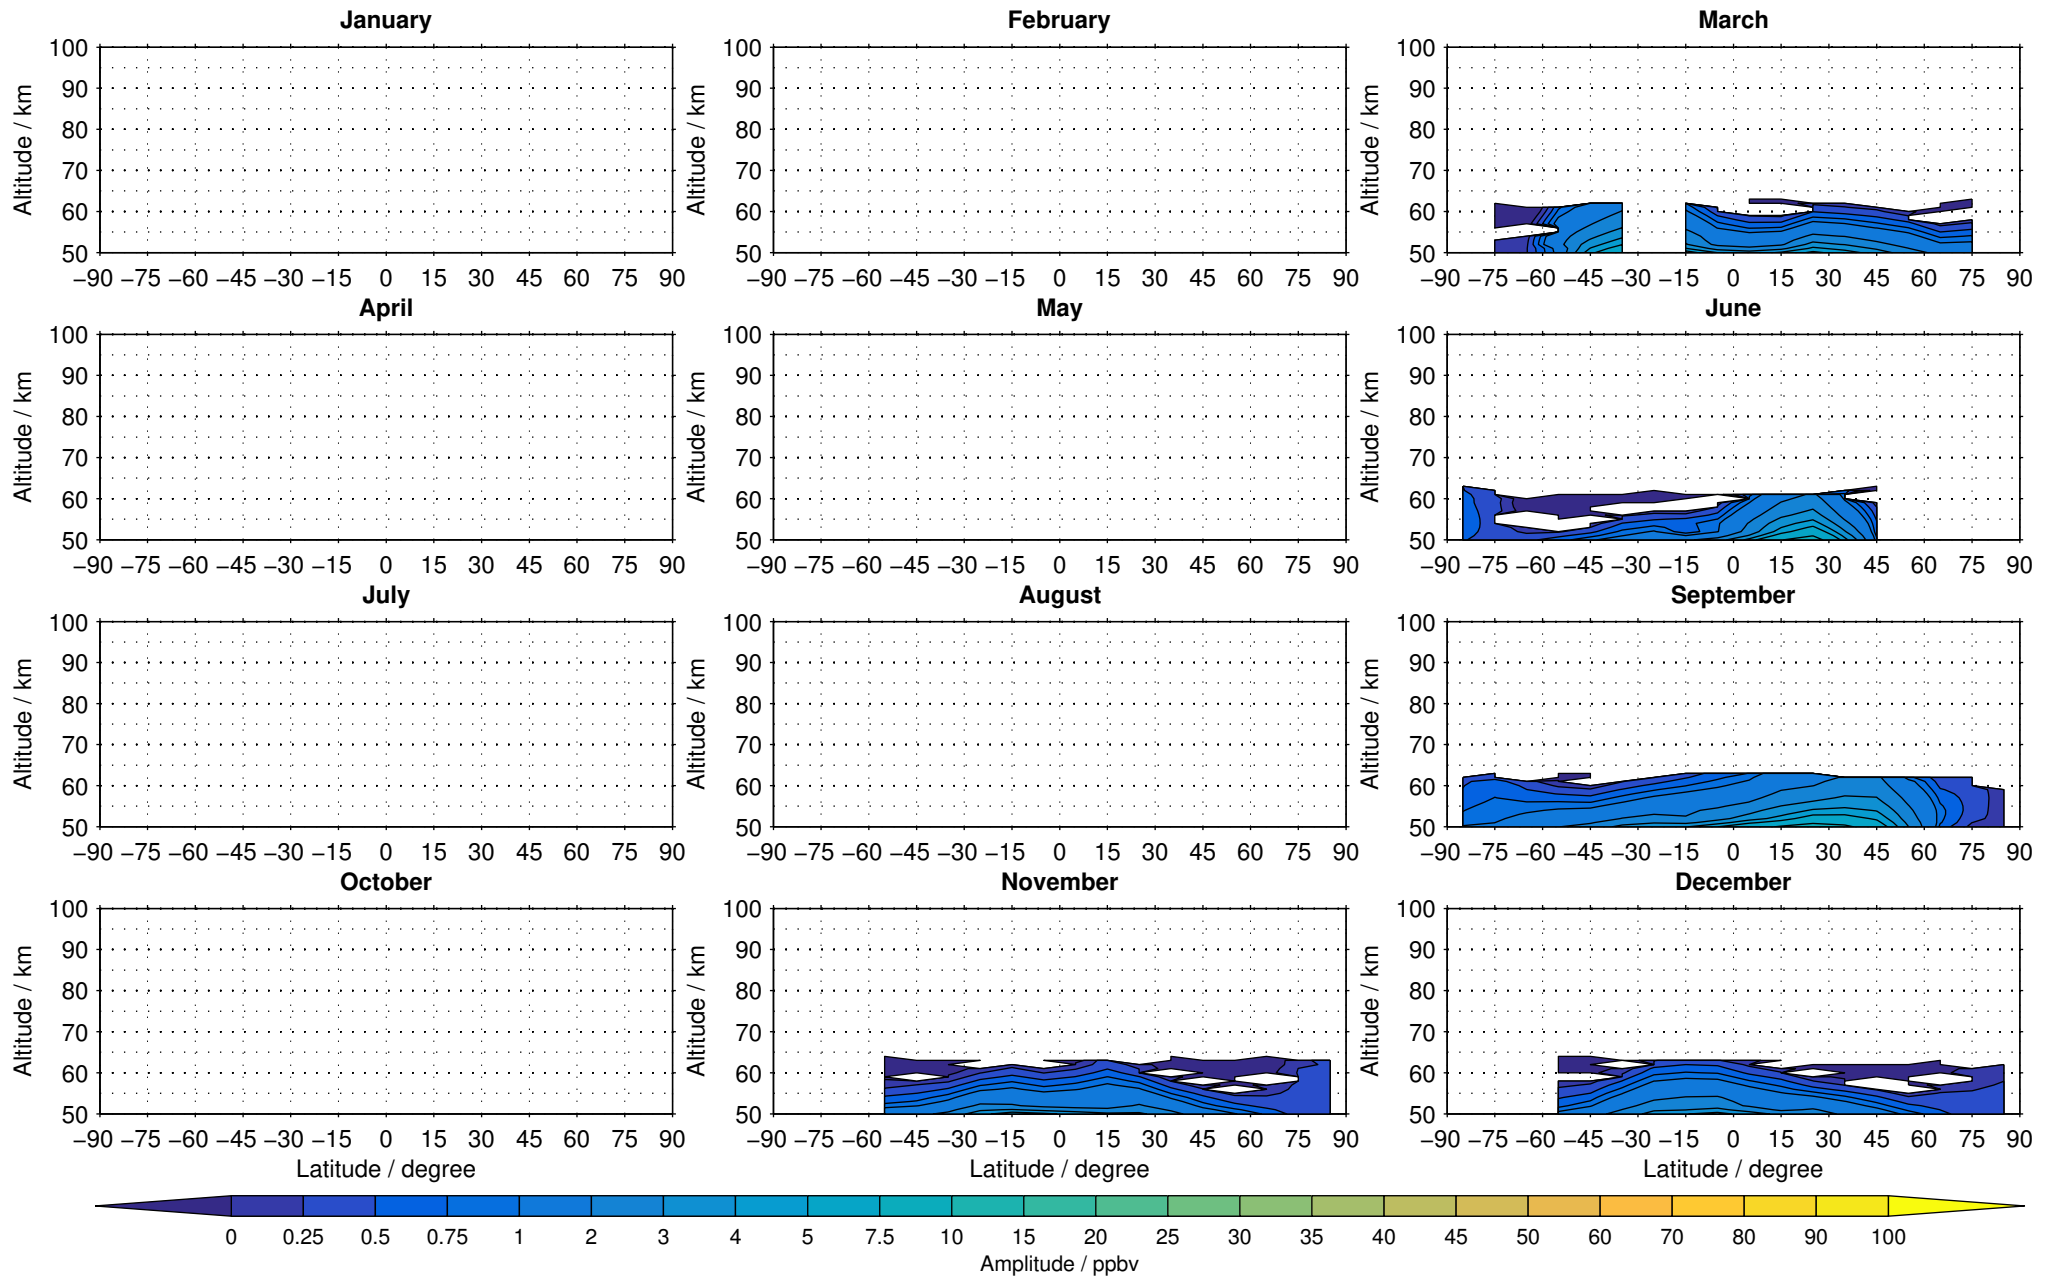

Envisat/MIPAS (IMKIAA) V5R v621 UA nighttime nitrous oxide distribution for 2005

Creation Time:
11-04-2017
21:23:30 LT

Envisat/MIPAS (IMKIAA) V5R v621 UA nighttime nitrous oxide distribution for 2006

Creation Time:
11-04-2017
21:23:31 LT

Envisat/MIPAS (IMKIAA) V5R v621 UA nighttime nitrous oxide distribution for 2007

Creation Time:
11-04-2017
21:23:32 LT

Envisat/MIPAS (IMKIAA) V5R v621 UA nighttime nitrous oxide distribution for 2008

Creation Time:
11-04-2017
21:23:33 LT

Envisat/MIPAS (IMKIAA) V5R v621 UA nighttime nitrous oxide distribution for 2009

Creation Time:
11-04-2017
21:23:33 LT

Envisat/MIPAS (IMKIAA) V5R v621 UA nighttime nitrous oxide distribution for 2010

Creation Time:
11-04-2017
21:23:34 LT