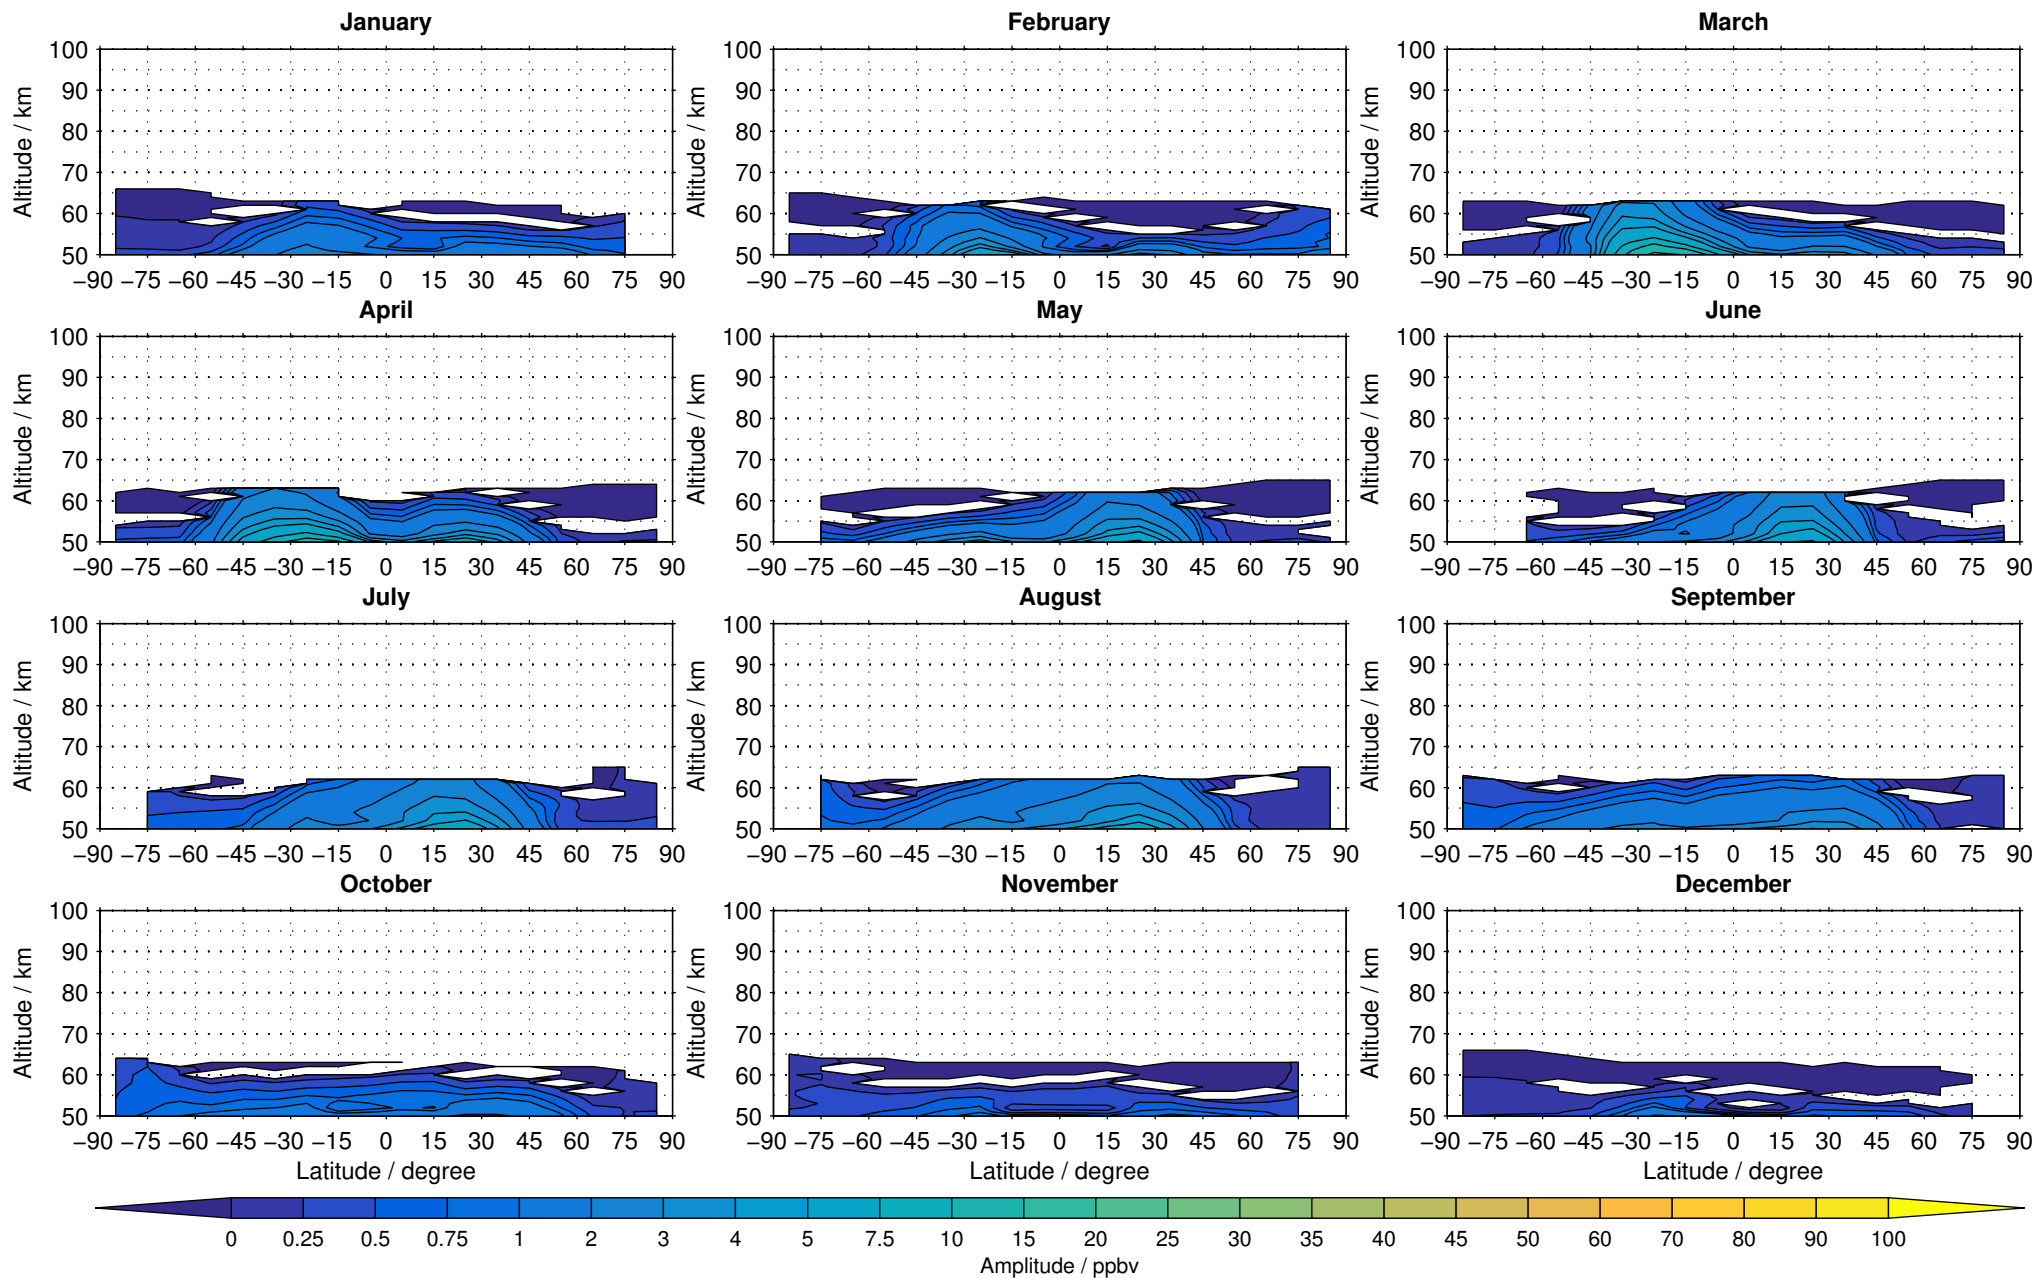

Envisat/MIPAS (IMKIAA) V5R v621 UA daytime nitrous oxide distribution for 2005

Creation Time:
11-04-2017
21:23:11 LT

Envisat/MIPAS (IMKIAA) V5R v621 UA daytime nitrous oxide distribution for 2006

Creation Time:
11-04-2017
21:23:12 LT

Envisat/MIPAS (IMKIAA) V5R v621 UA daytime nitrous oxide distribution for 2007

Creation Time:
11-04-2017
21:23:13 LT

Envisat/MIPAS (IMKIAA) V5R v621 UA daytime nitrous oxide distribution for 2008

Creation Time:
11-04-2017
21:23:14 LT

Envisat/MIPAS (IMKIAA) V5R v621 UA daytime nitrous oxide distribution for 2009

Creation Time:
11-04-2017
21:23:14 LT

Envisat/MIPAS (IMKIAA) V5R v621 UA daytime nitrous oxide distribution for 2010

Creation Time:
11-04-2017
21:23:15 LT