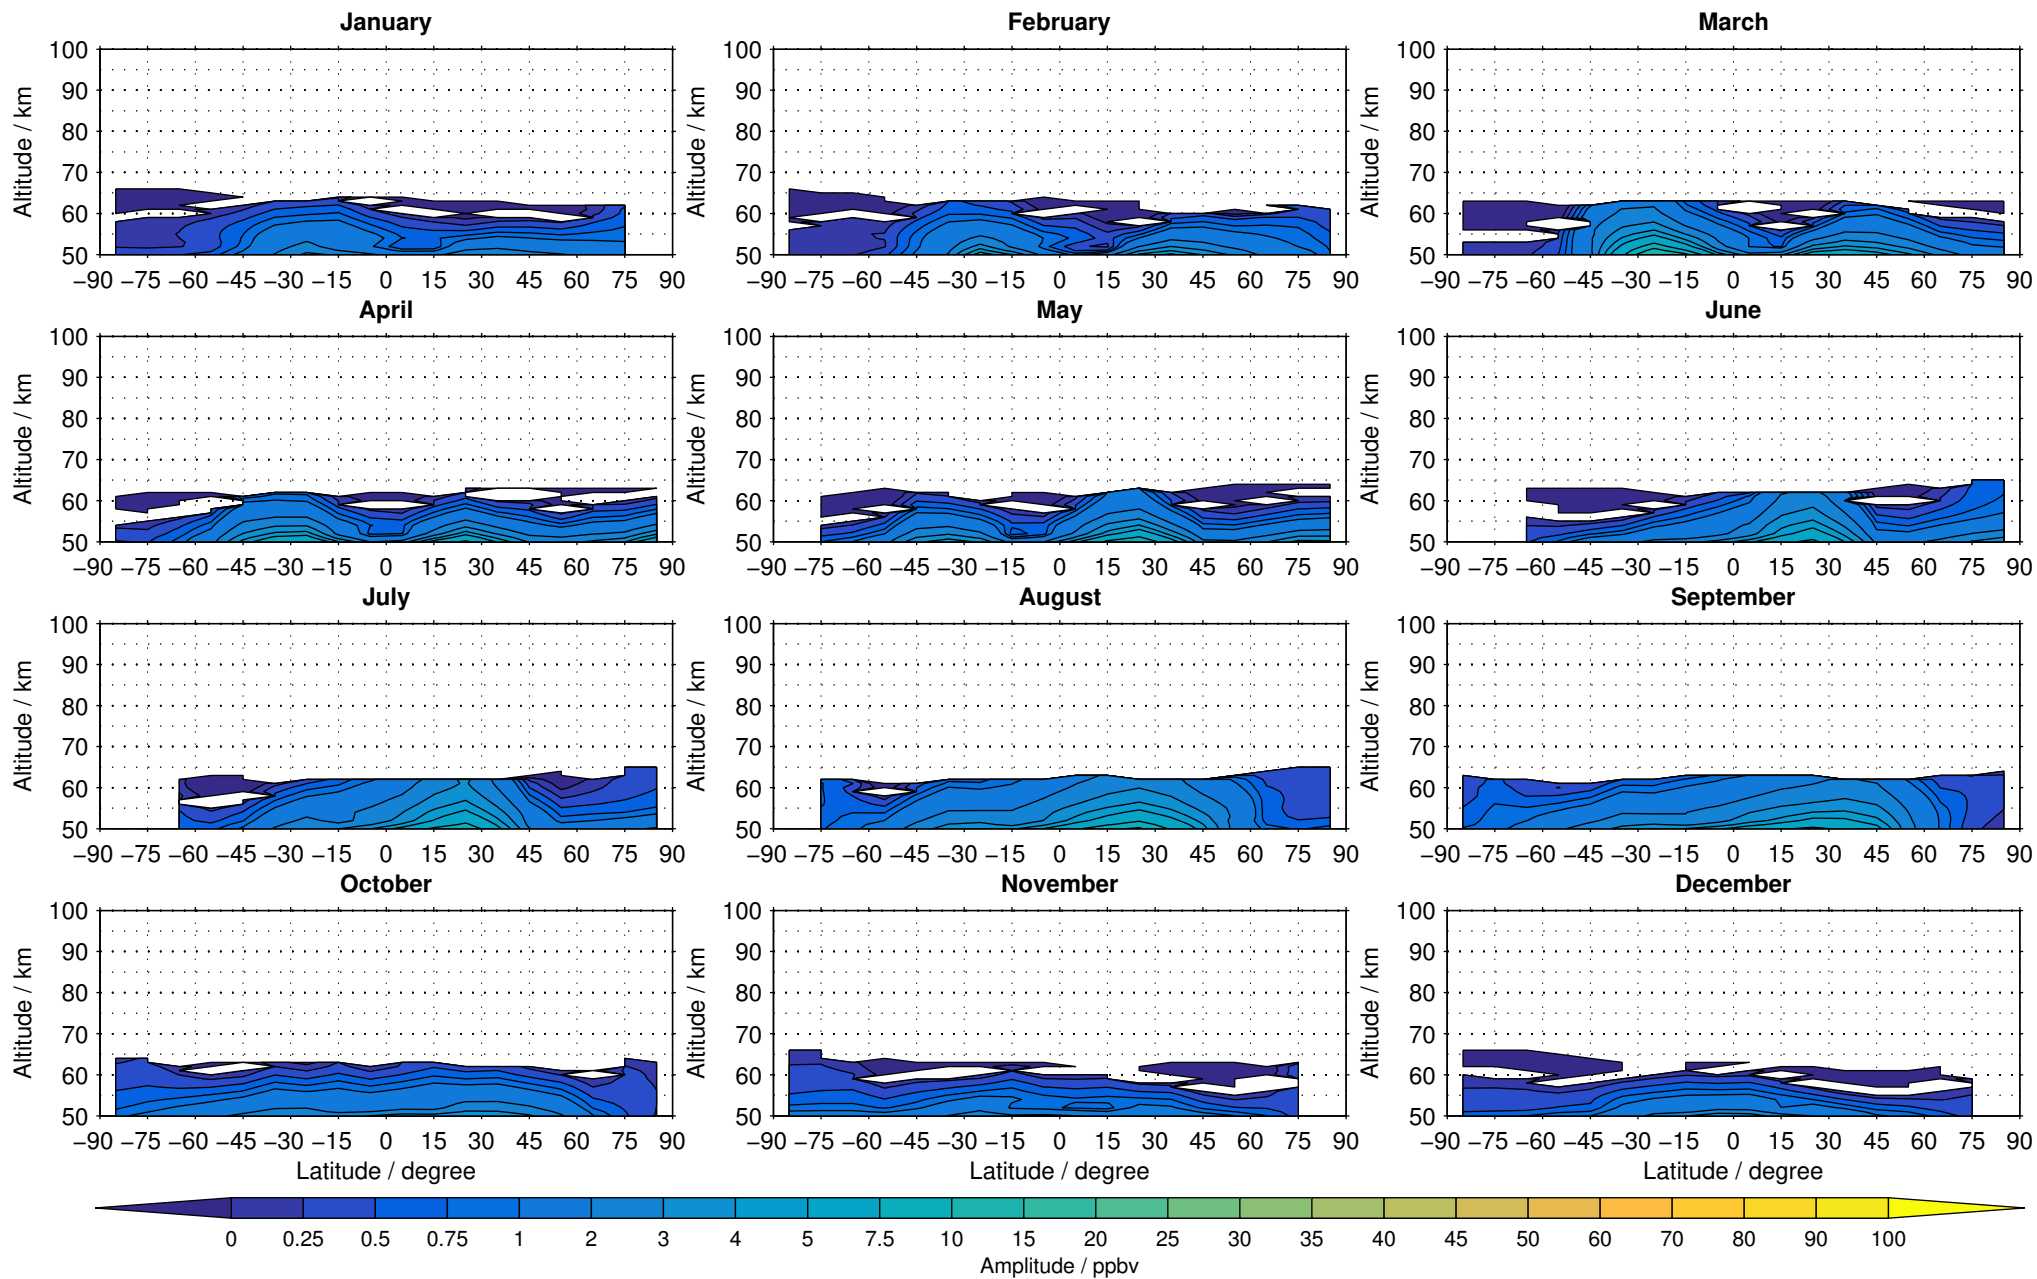

Envisat/MIPAS (IMKIAA) V5R v621 UA daytime nitrous oxide distribution for 2007

Creation Time:
11-04-2017
21:23:13 LT

Envisat/MIPAS (IMKIAA) V5R v621 UA daytime nitrous oxide distribution for 2008

Creation Time:
11-04-2017
21:23:14 LT

Envisat/MIPAS (IMKIAA) V5R v621 UA daytime nitrous oxide distribution for 2009

Creation Time:
11-04-2017
21:23:14 LT

Envisat/MIPAS (IMKIAA) V5R v621 UA daytime nitrous oxide distribution for 2010

Creation Time:
11-04-2017
21:23:15 LT

Envisat/MIPAS (IMKIAA) V5R v621 UA daytime nitrous oxide distribution for 2011

Creation Time:
11-04-2017
21:23:16 LT

Envisat/MIPAS (IMKIAA) V5R v621 UA daytime nitrous oxide distribution for 2012

Creation Time:
11-04-2017
21:23:17 LT