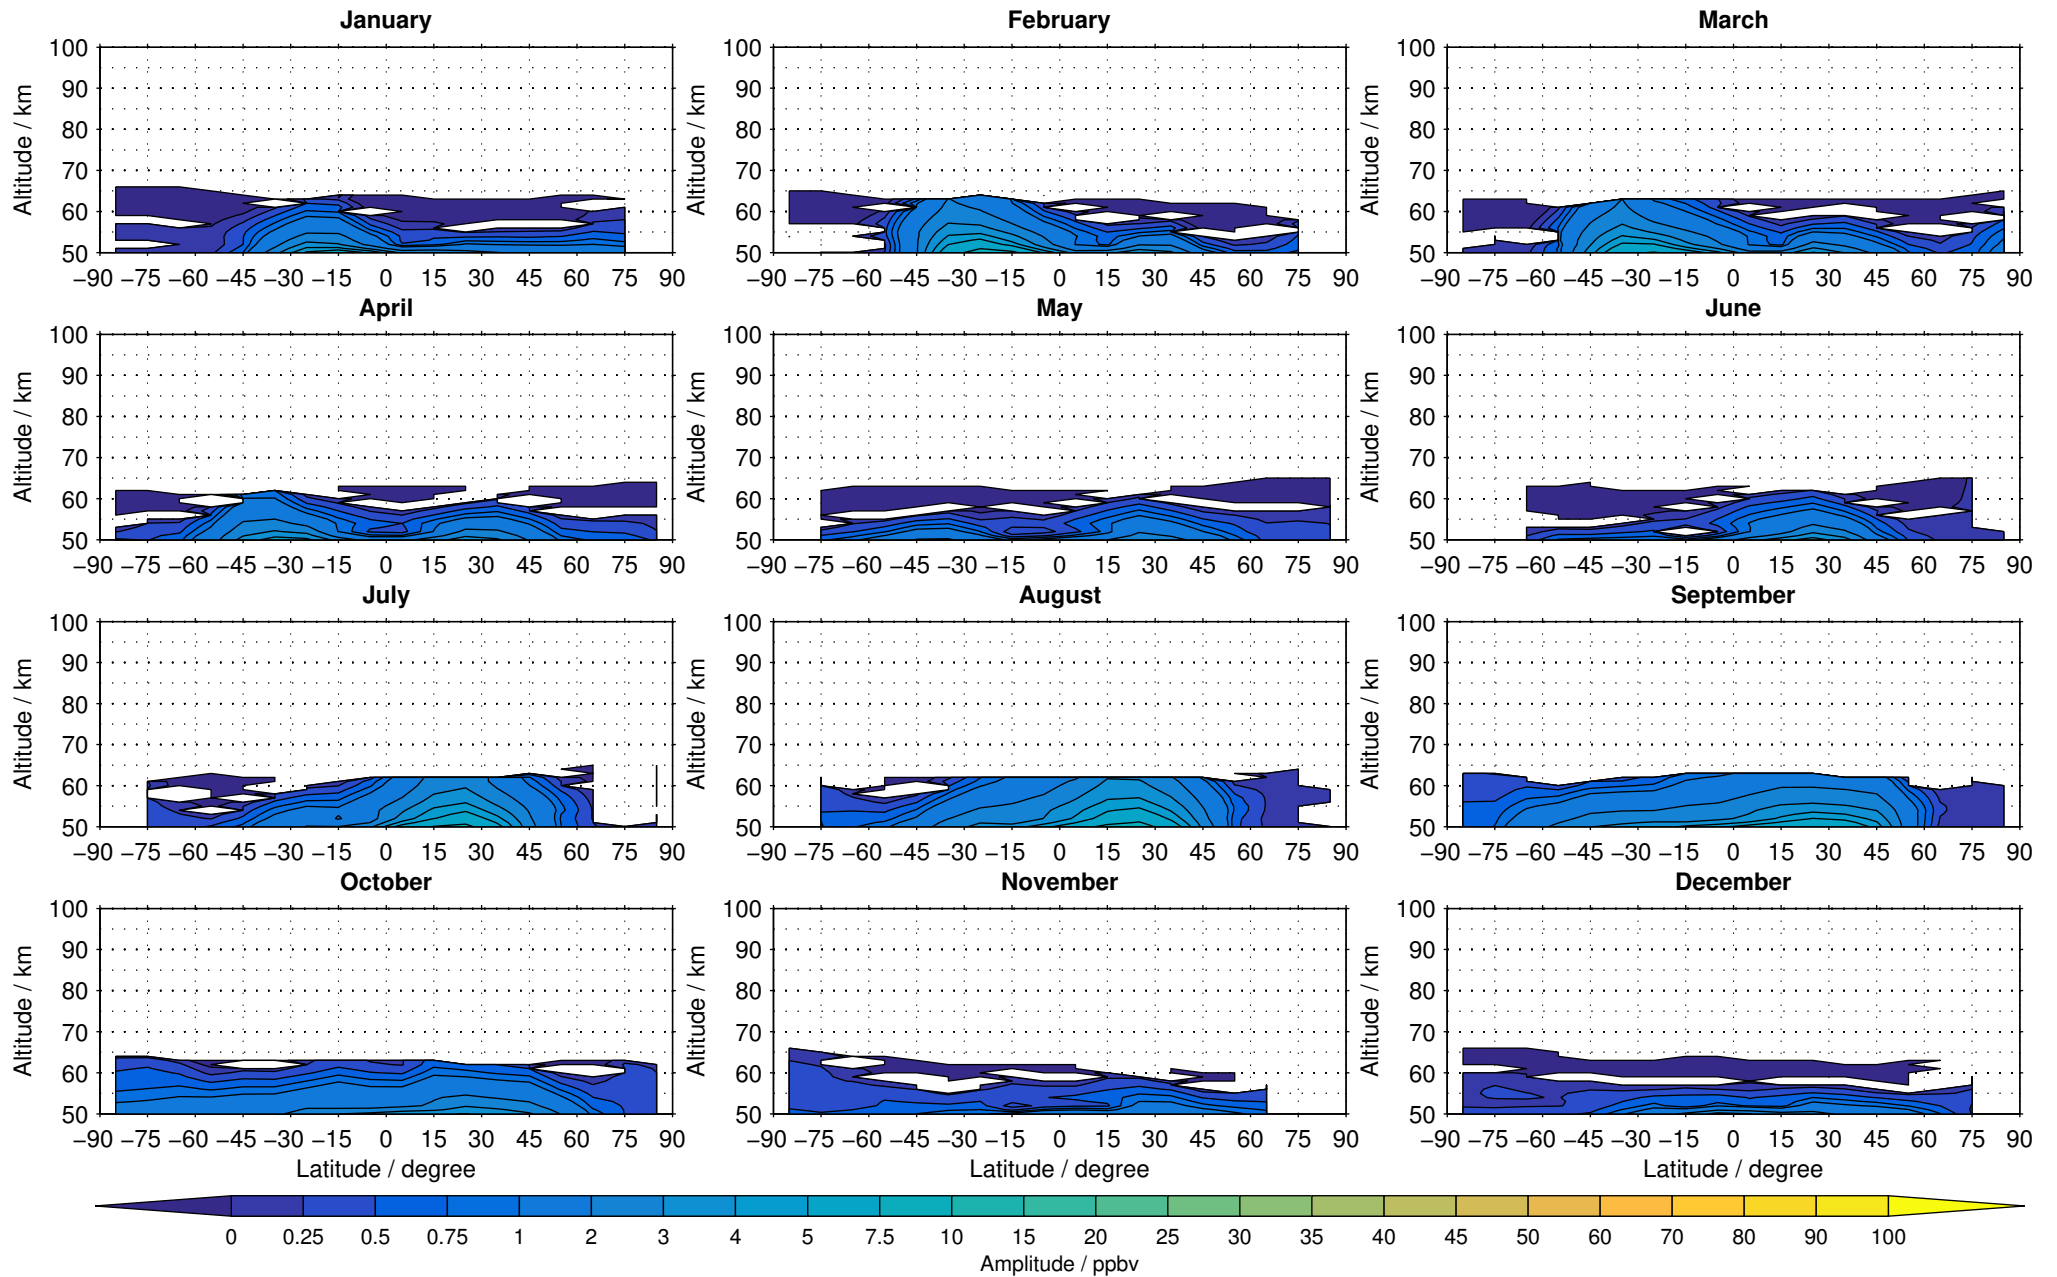

Envisat/MIPAS (IMKIAA) V5R v621 UA daytime nitrous oxide distribution for 2007

Creation Time:
11-04-2017
21:23:13 LT

Envisat/MIPAS (IMKIAA) V5R v621 UA daytime nitrous oxide distribution for 2008

Creation Time:
11-04-2017
21:23:14 LT

Envisat/MIPAS (IMKIAA) V5R v621 UA daytime nitrous oxide distribution for 2009

Creation Time:
11-04-2017
21:23:14 LT

Envisat/MIPAS (IMKIAA) V5R v621 UA daytime nitrous oxide distribution for 2010

Creation Time:
11-04-2017
21:23:15 LT

Envisat/MIPAS (IMKIAA) V5R v621 UA daytime nitrous oxide distribution for 2011

Creation Time:
11-04-2017
21:23:16 LT

Envisat/MIPAS (IMKIAA) V5R v621 UA daytime nitrous oxide distribution for 2012

Creation Time:
11-04-2017
21:23:17 LT