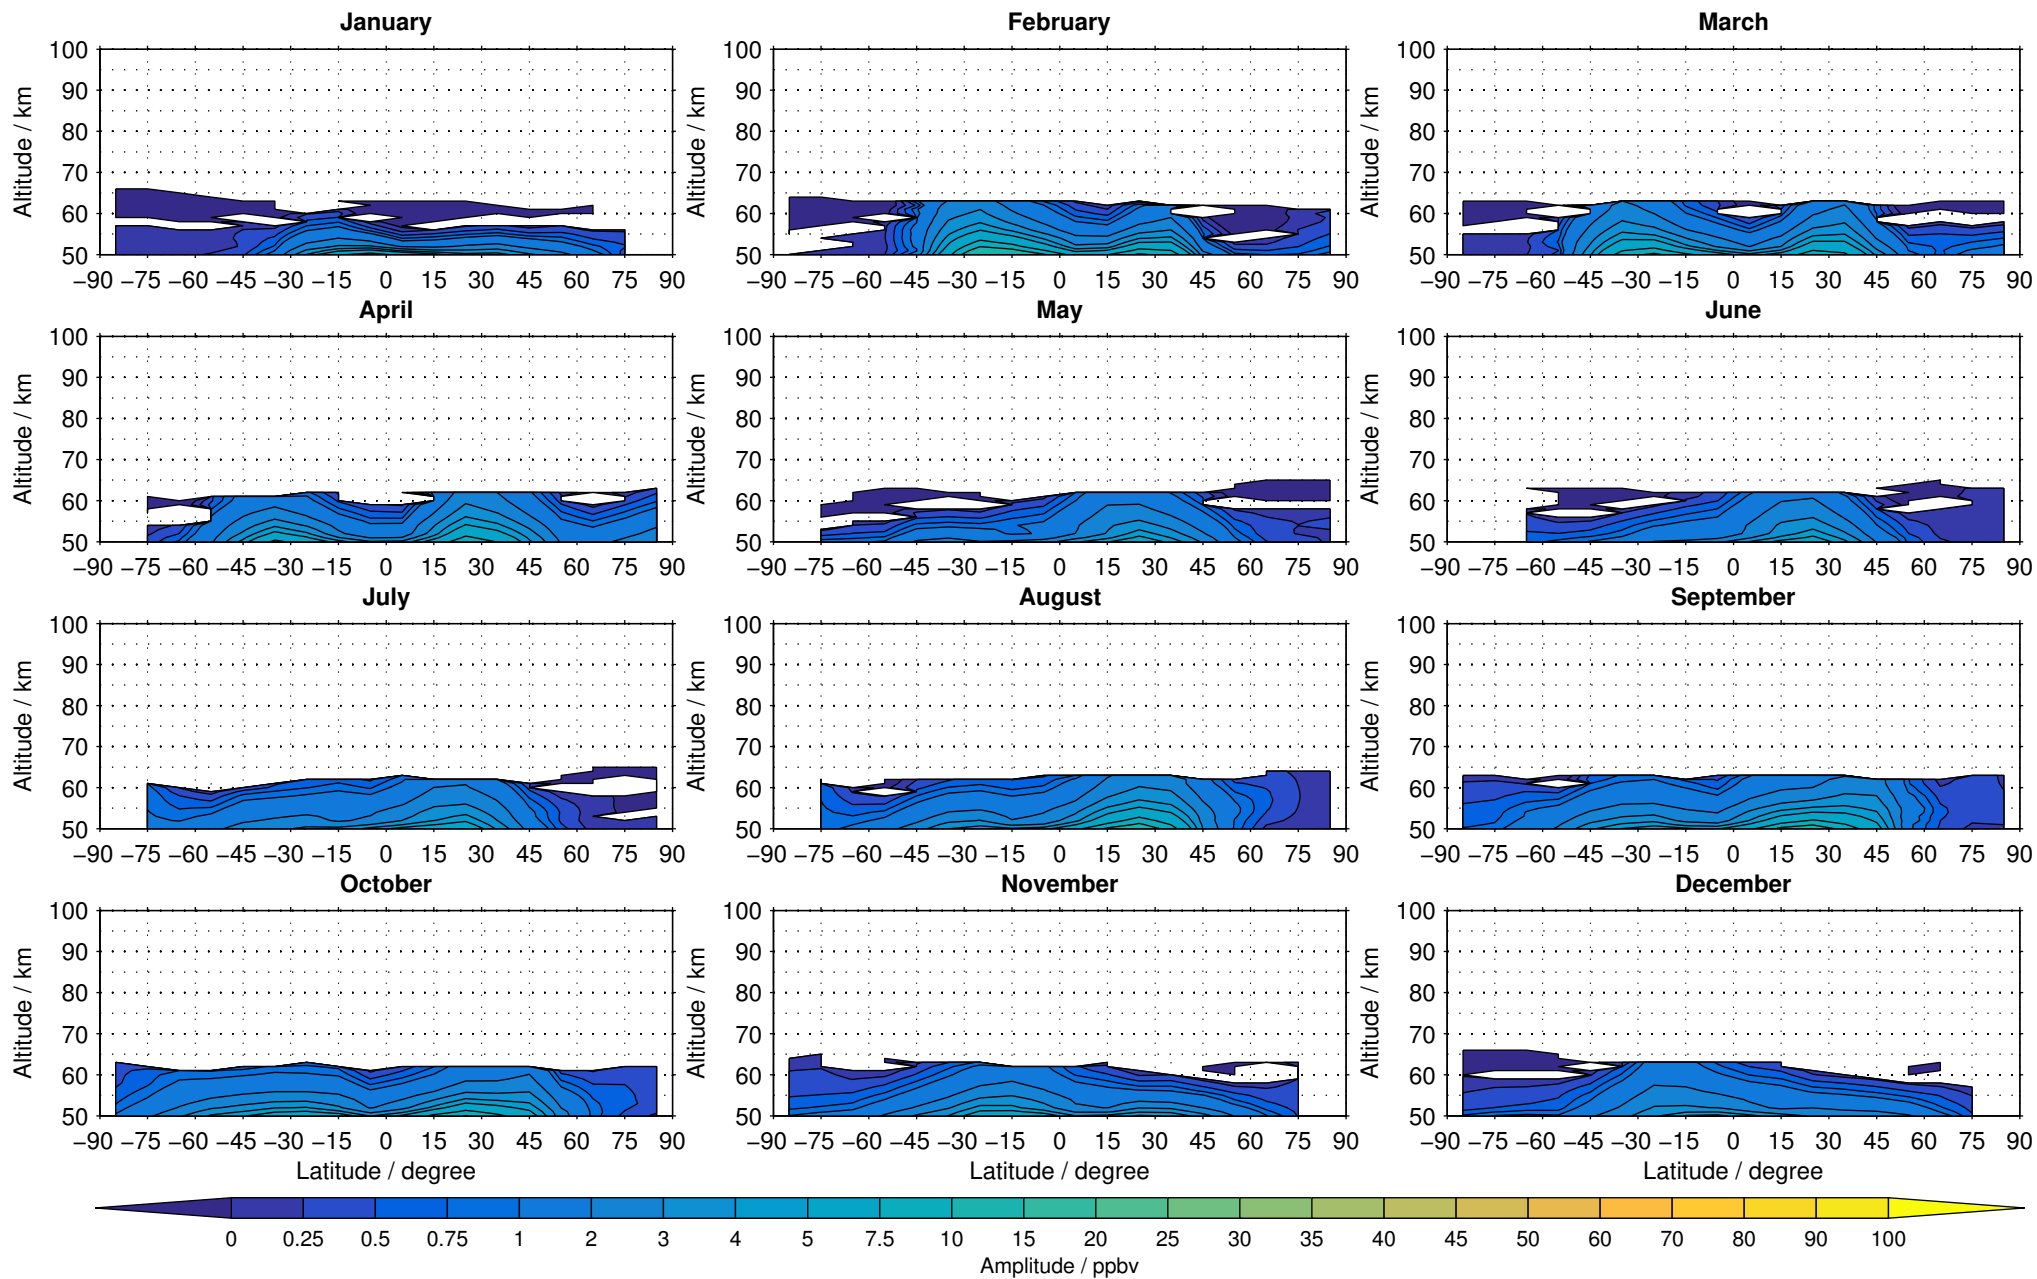

Envisat/MIPAS (IMKIAA) V5R v621 UA daytime nitrous oxide distribution for 2007

Creation Time:
11-04-2017
21:23:13 LT

Envisat/MIPAS (IMKIAA) V5R v621 UA daytime nitrous oxide distribution for 2008

Creation Time:
11-04-2017
21:23:14 LT

Envisat/MIPAS (IMKIAA) V5R v621 UA daytime nitrous oxide distribution for 2009

Creation Time:
11-04-2017
21:23:14 LT

Envisat/MIPAS (IMKIAA) V5R v621 UA daytime nitrous oxide distribution for 2010

Creation Time:
11-04-2017
21:23:15 LT

Envisat/MIPAS (IMKIAA) V5R v621 UA daytime nitrous oxide distribution for 2011

Creation Time:
11-04-2017
21:23:16 LT

Envisat/MIPAS (IMKIAA) V5R v621 UA daytime nitrous oxide distribution for 2012

Creation Time:
11-04-2017
21:23:17 LT