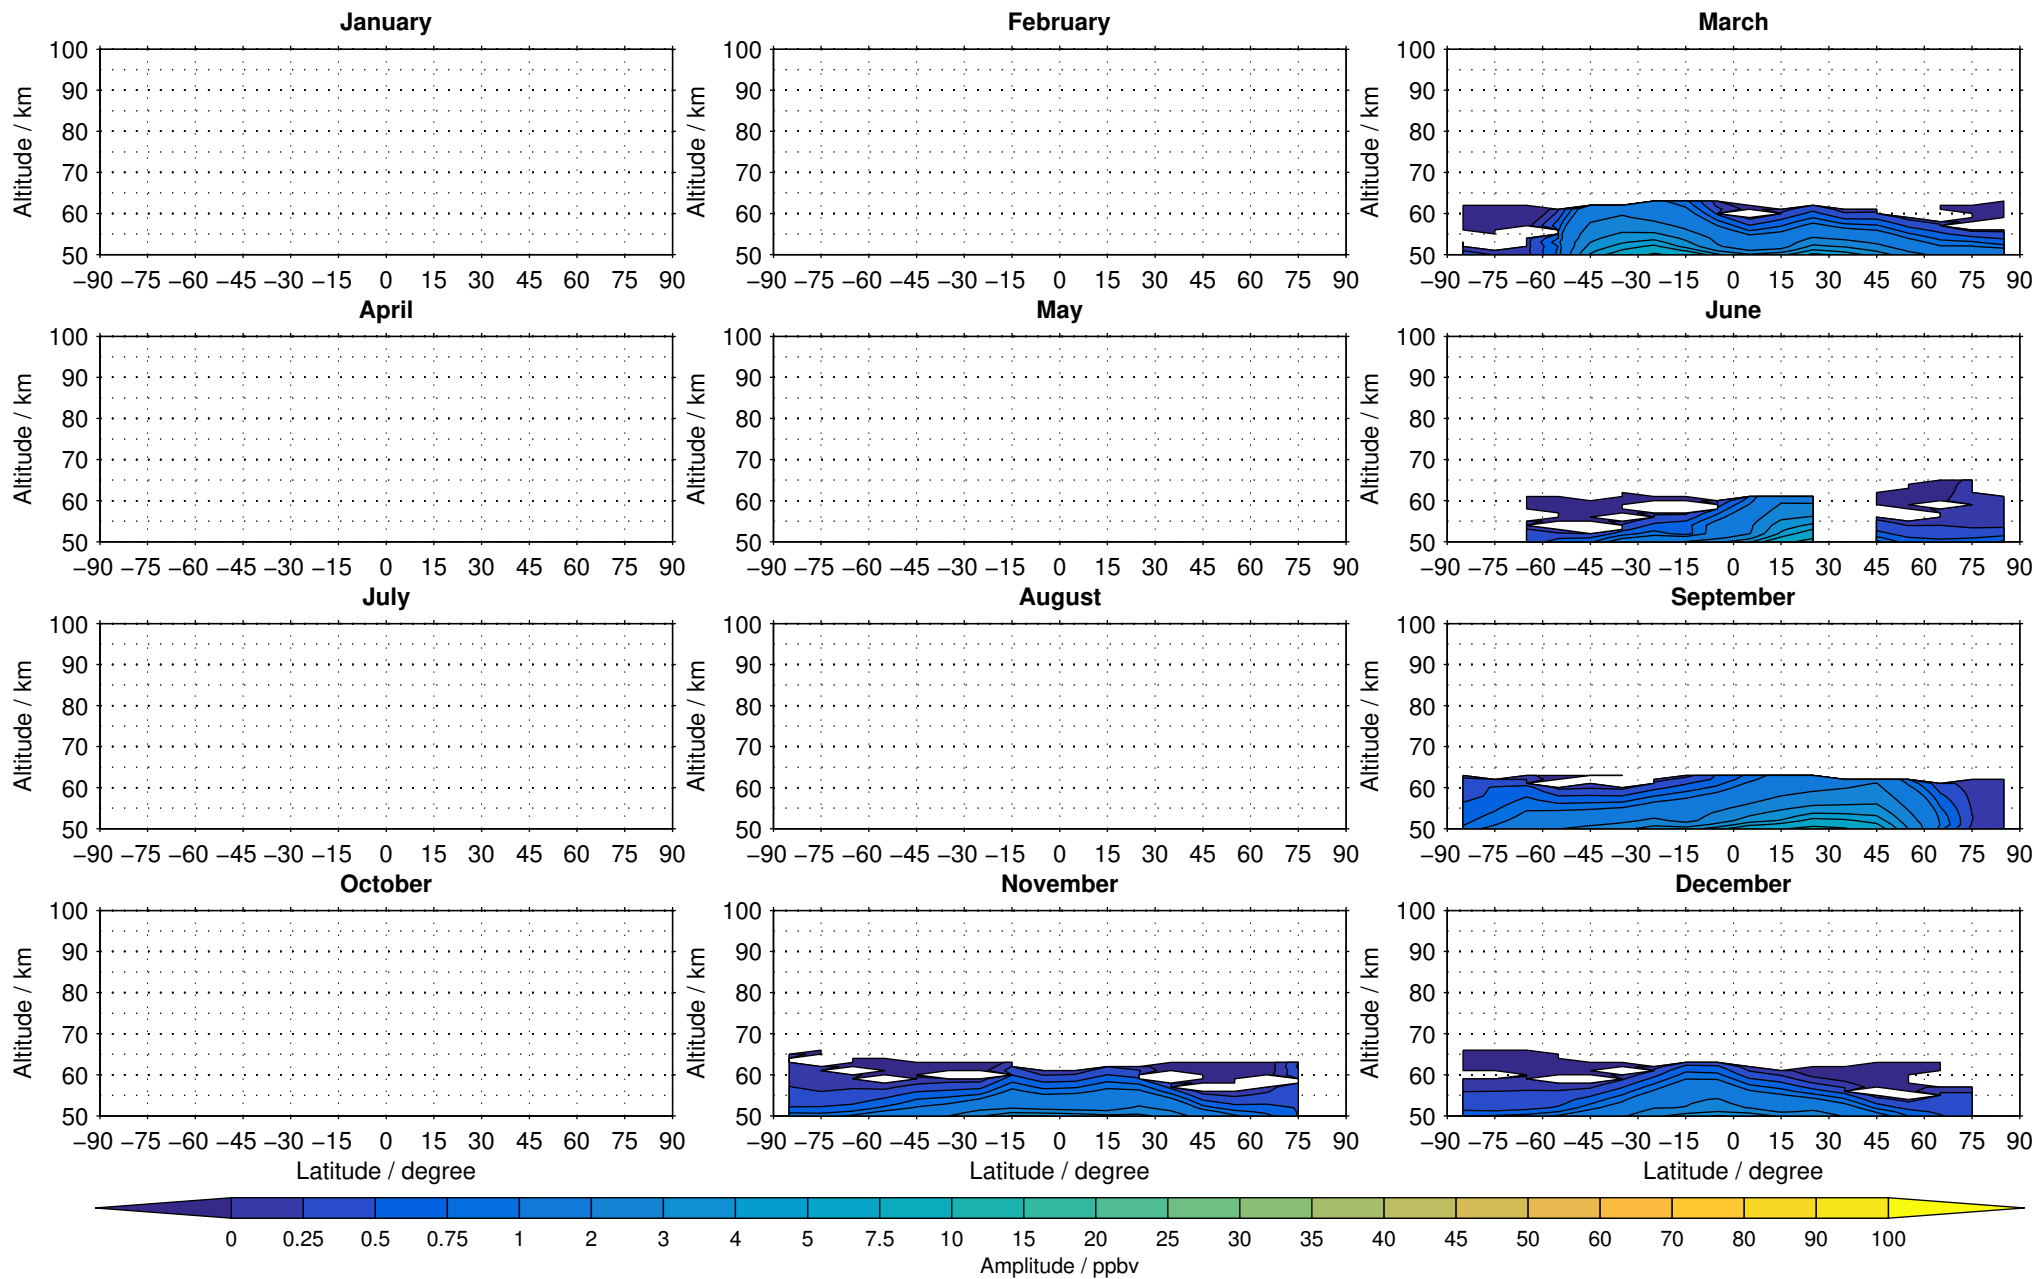

Envisat/MIPAS (IMKIAA) V5R v621 UA daytime nitrous oxide distribution for 2005

Creation Time:
11-04-2017
21:23:11 LT

Envisat/MIPAS (IMKIAA) V5R v621 UA daytime nitrous oxide distribution for 2006

Creation Time:
11-04-2017
21:23:12 LT

Envisat/MIPAS (IMKIAA) V5R v621 UA daytime nitrous oxide distribution for 2007

Creation Time:
11-04-2017
21:23:13 LT

Envisat/MIPAS (IMKIAA) V5R v621 UA daytime nitrous oxide distribution for 2008

Creation Time:
11-04-2017
21:23:14 LT

Envisat/MIPAS (IMKIAA) V5R v621 UA daytime nitrous oxide distribution for 2009

Creation Time:
11-04-2017
21:23:14 LT

Envisat/MIPAS (IMKIAA) V5R v621 UA daytime nitrous oxide distribution for 2010

Creation Time:
11-04-2017
21:23:15 LT