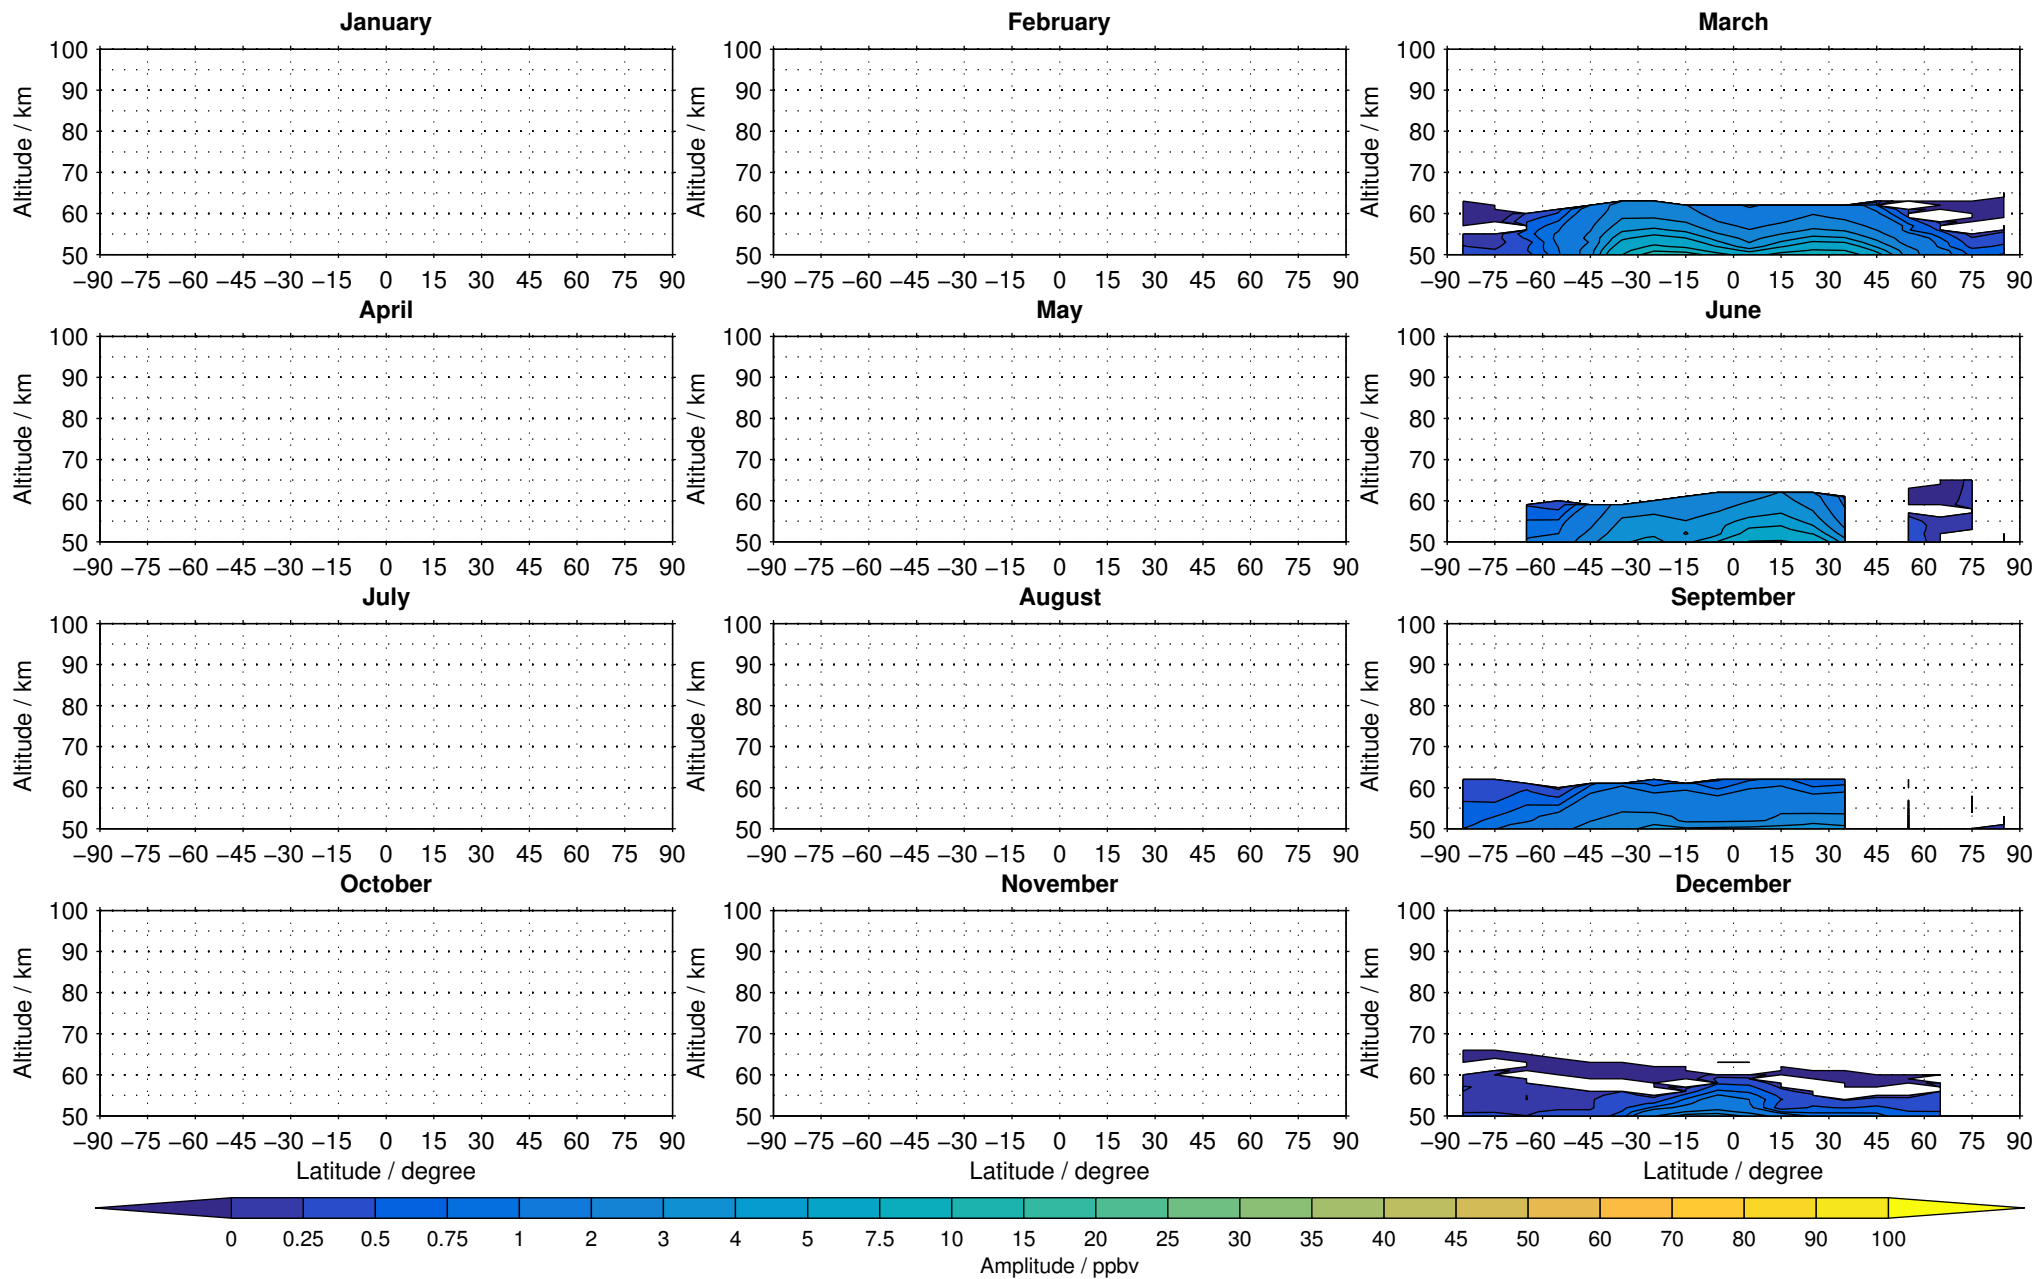

Envisat/MIPAS (IMKIAA) V5R v621 UA daytime nitrous oxide distribution for 2005

Creation Time:
11-04-2017
21:23:11 LT

Envisat/MIPAS (IMKIAA) V5R v621 UA daytime nitrous oxide distribution for 2006

Creation Time:
11-04-2017
21:23:12 LT

Envisat/MIPAS (IMKIAA) V5R v621 UA daytime nitrous oxide distribution for 2007

Creation Time:
11-04-2017
21:23:13 LT

Envisat/MIPAS (IMKIAA) V5R v621 UA daytime nitrous oxide distribution for 2008

Creation Time:
11-04-2017
21:23:14 LT

Envisat/MIPAS (IMKIAA) V5R v621 UA daytime nitrous oxide distribution for 2009

Creation Time:
11-04-2017
21:23:14 LT

Envisat/MIPAS (IMKIAA) V5R v621 UA daytime nitrous oxide distribution for 2010

Creation Time:
11-04-2017
21:23:15 LT