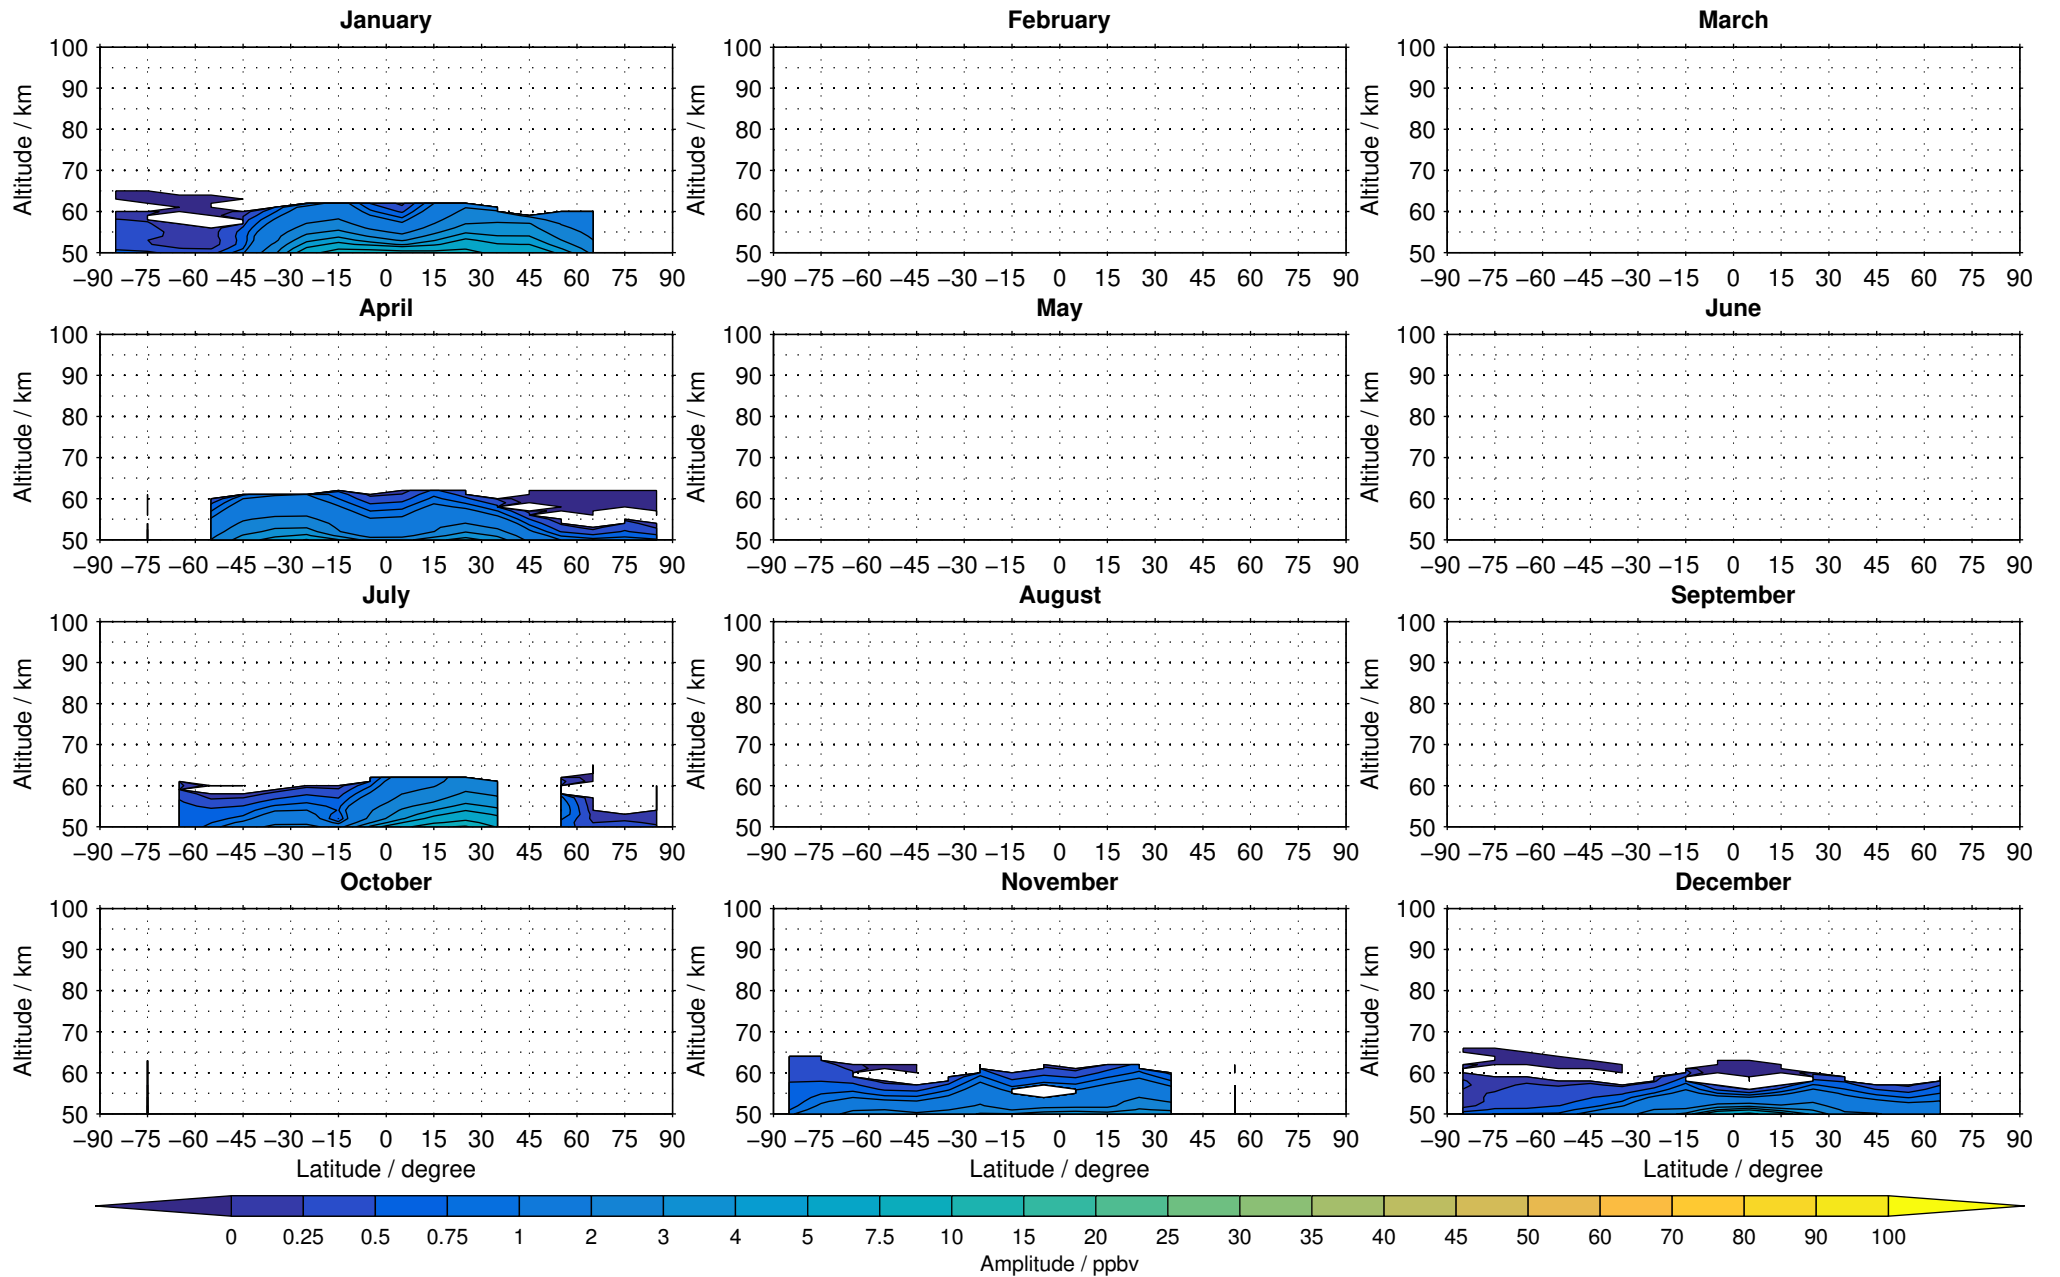

Envisat/MIPAS (IMKIAA) V5R v621 UA daytime nitrous oxide distribution for 2005

Creation Time:
11-04-2017
21:23:11 LT

Envisat/MIPAS (IMKIAA) V5R v621 UA daytime nitrous oxide distribution for 2006

Creation Time:
11-04-2017
21:23:12 LT

Envisat/MIPAS (IMKIAA) V5R v621 UA daytime nitrous oxide distribution for 2007

Creation Time:
11-04-2017
21:23:13 LT

Envisat/MIPAS (IMKIAA) V5R v621 UA daytime nitrous oxide distribution for 2008

Creation Time:
11-04-2017
21:23:14 LT

Envisat/MIPAS (IMKIAA) V5R v621 UA daytime nitrous oxide distribution for 2009

Creation Time:
11-04-2017
21:23:14 LT

Envisat/MIPAS (IMKIAA) V5R v621 UA daytime nitrous oxide distribution for 2010

Creation Time:
11-04-2017
21:23:15 LT

Envisat/MIPAS (IMKIAA) V5R v621 UA daytime nitrous oxide distribution for 2011

Creation Time:
11-04-2017
21:23:16 LT

Envisat/MIPAS (IMKIAA) V5R v621 UA daytime nitrous oxide distribution for 2012

Creation Time:
11-04-2017
21:23:17 LT