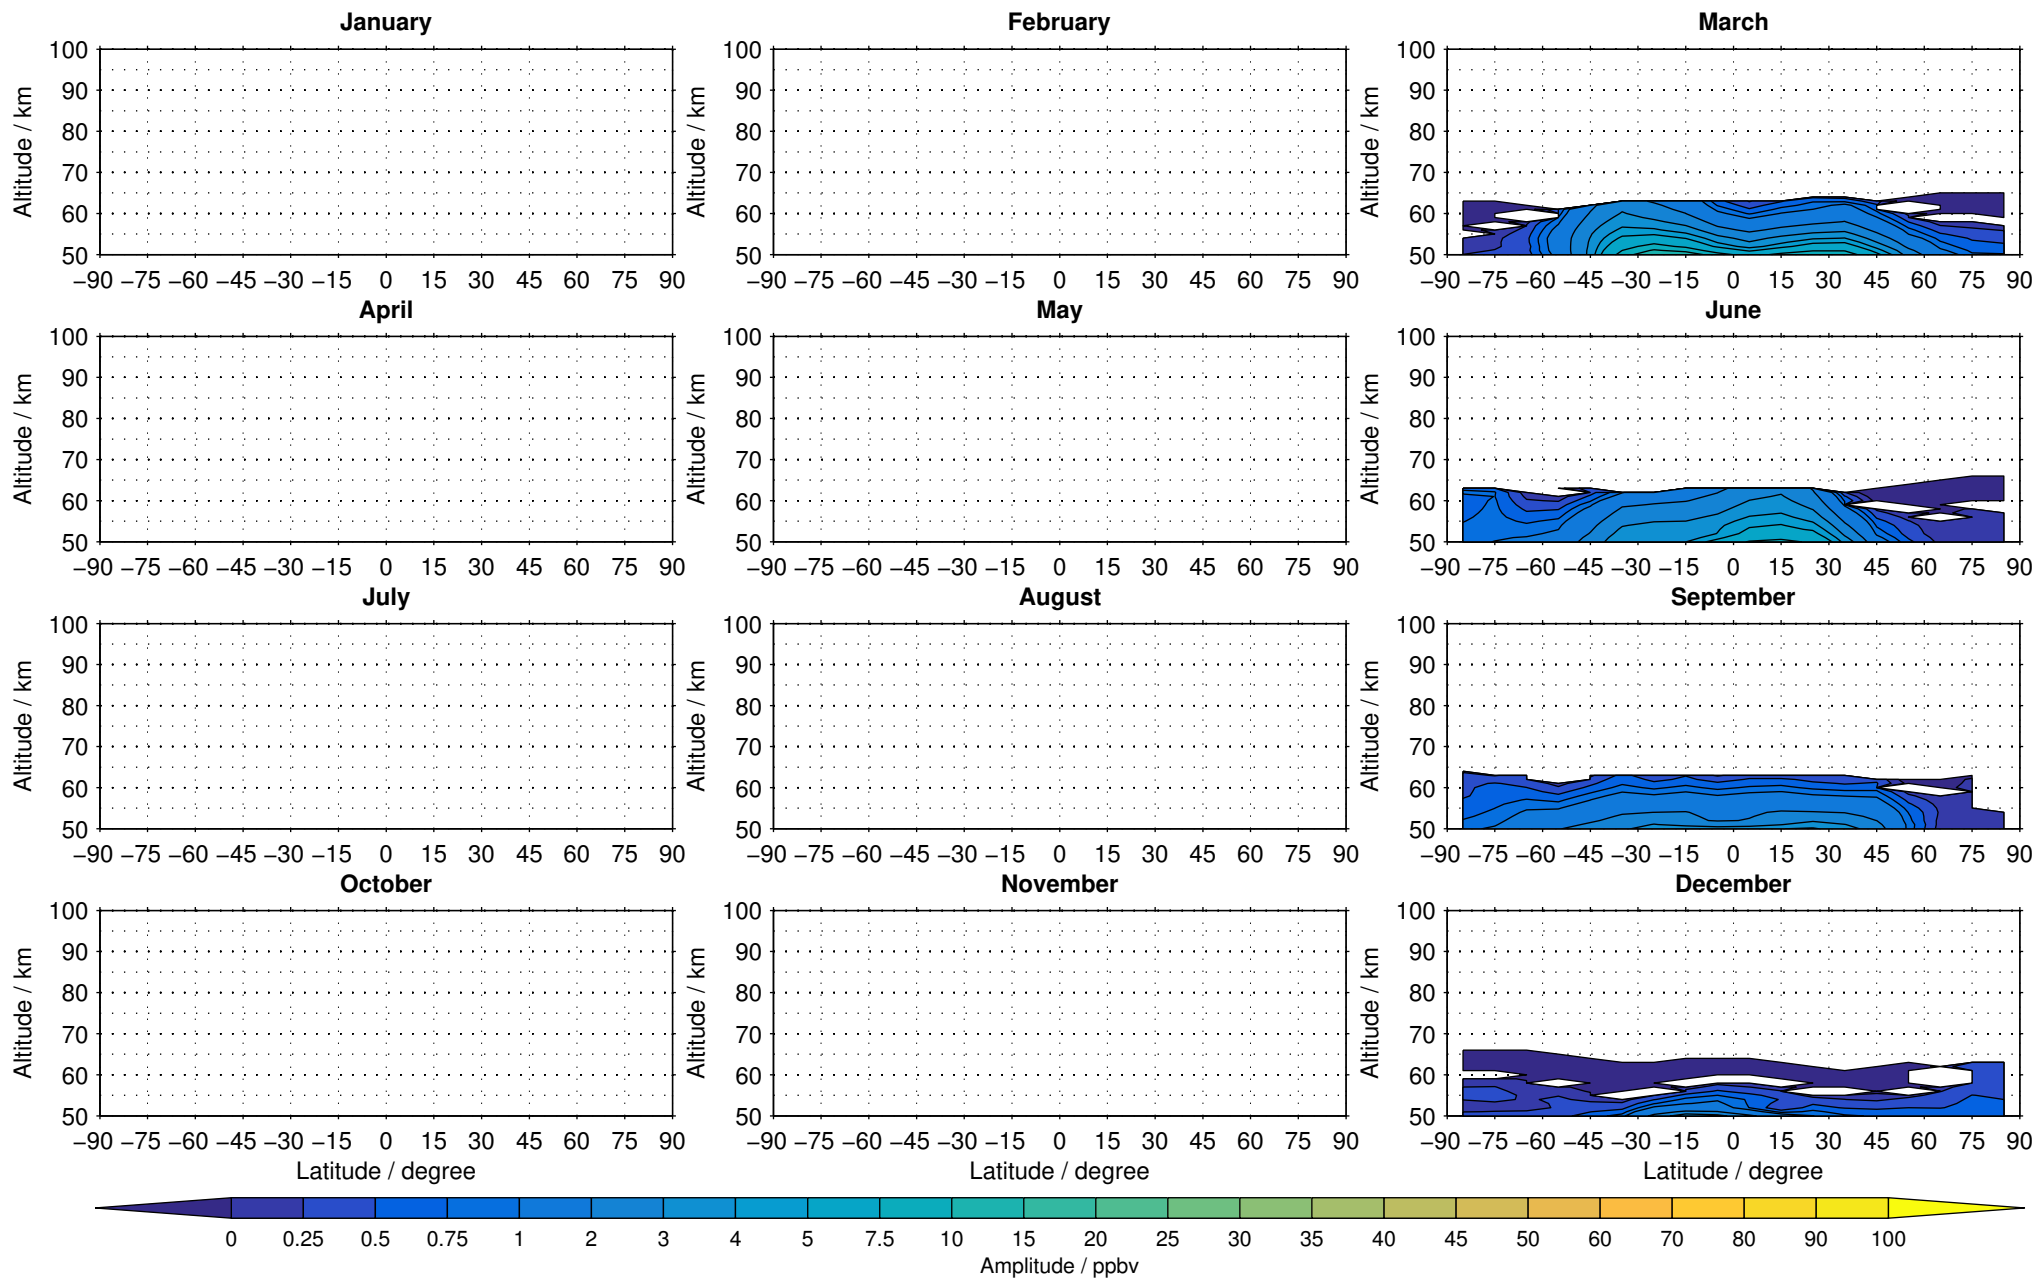

# Envisat/MIPAS (IMKIAA) V5R v521 MA nitrous oxide distribution for 2005

Creation Time:  
11-04-2017  
21:21:50 LT

# Envisat/MIPAS (IMKIAA) V5R v521 MA nitrous oxide distribution for 2006

Creation Time:  
11-04-2017  
21:21:51 LT