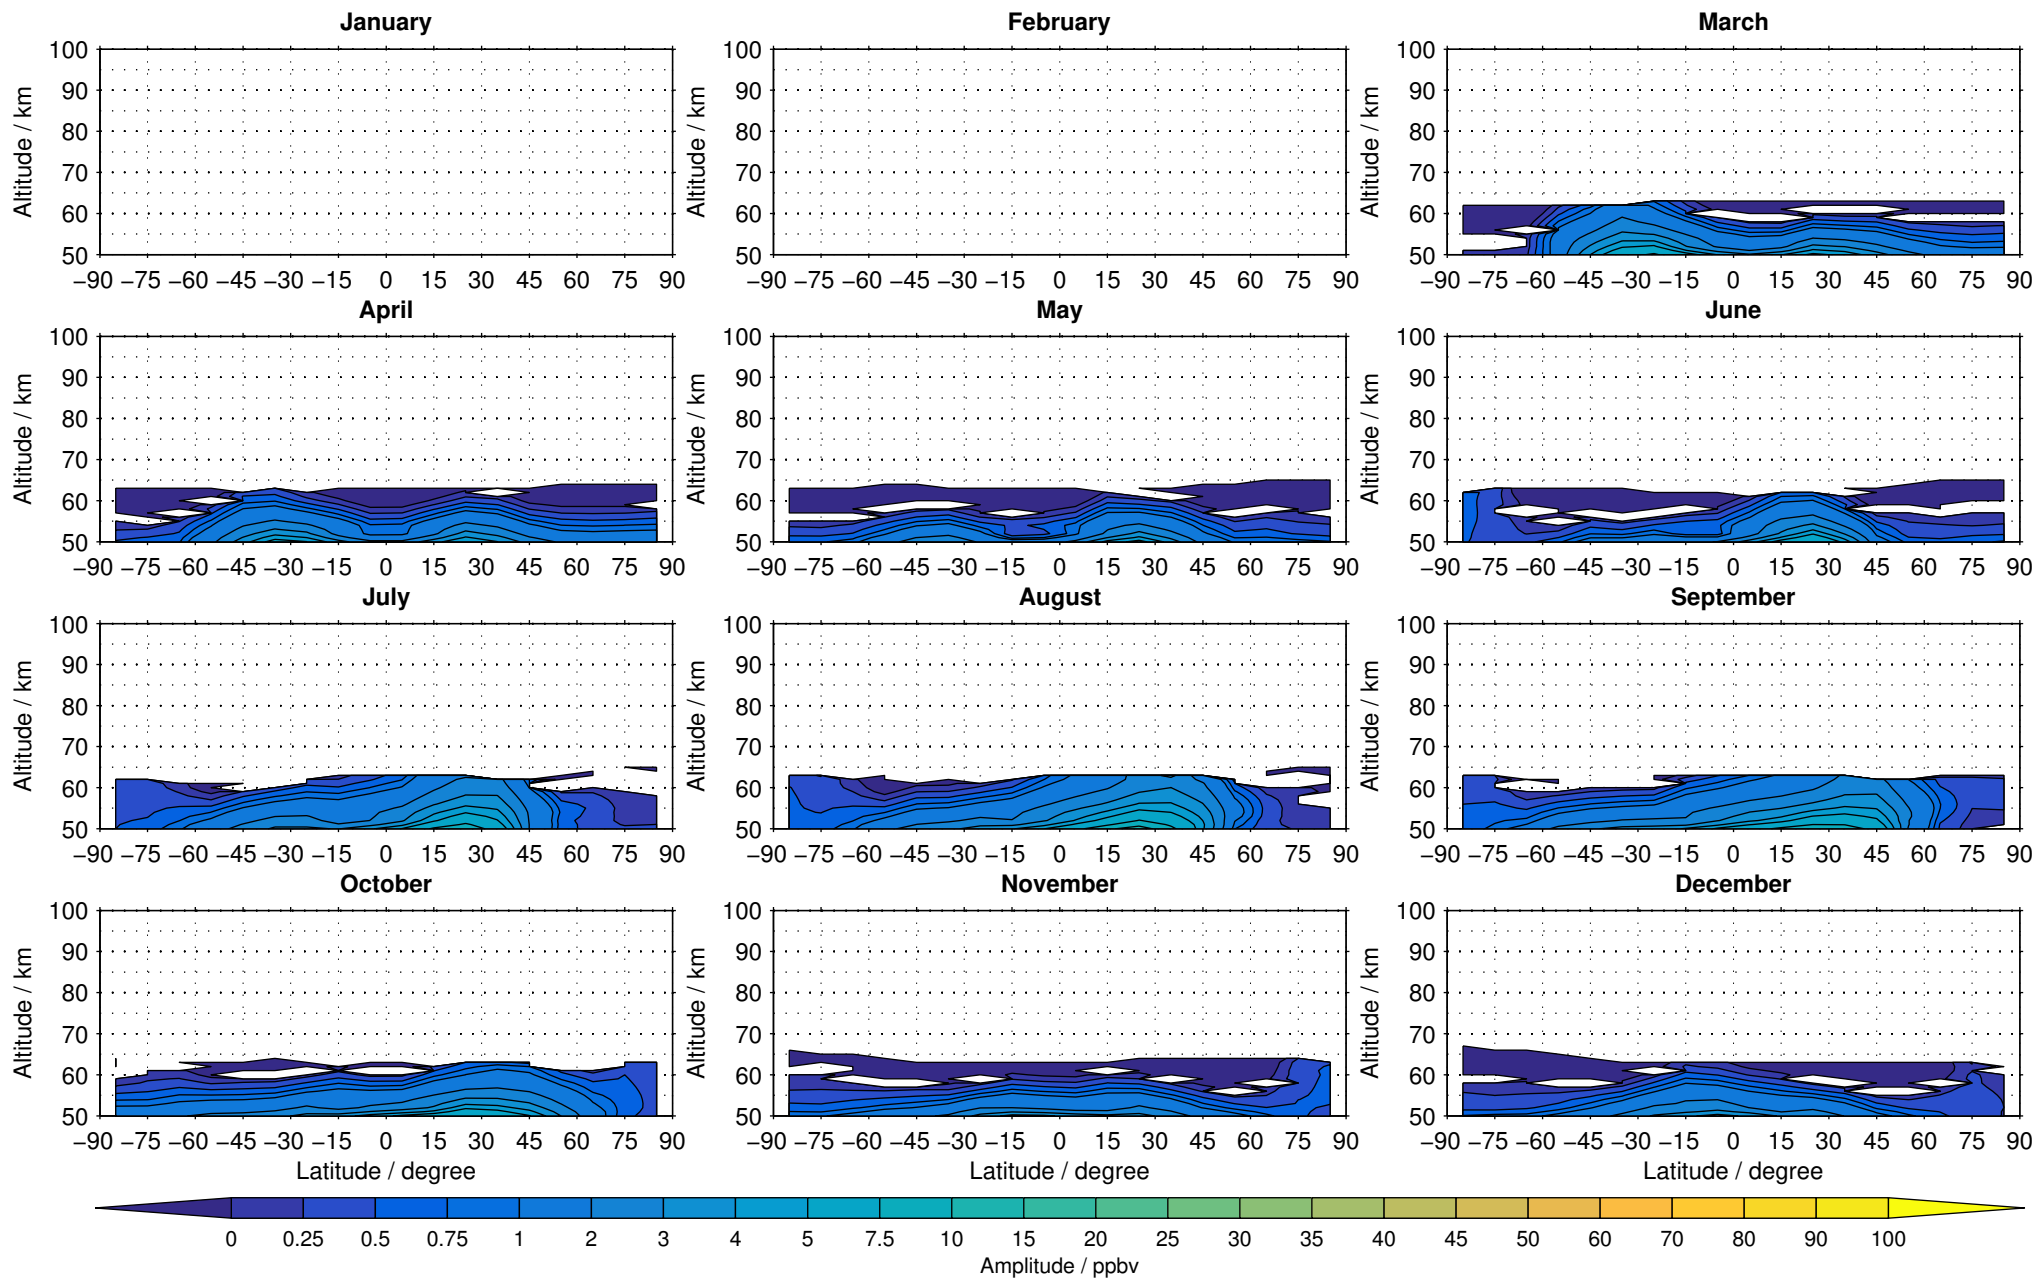

Envisat/MIPAS (IMKIAA) V5R v521 MA nitrous oxide distribution for 2007

Creation Time:
11-04-2017
21:21:52 LT