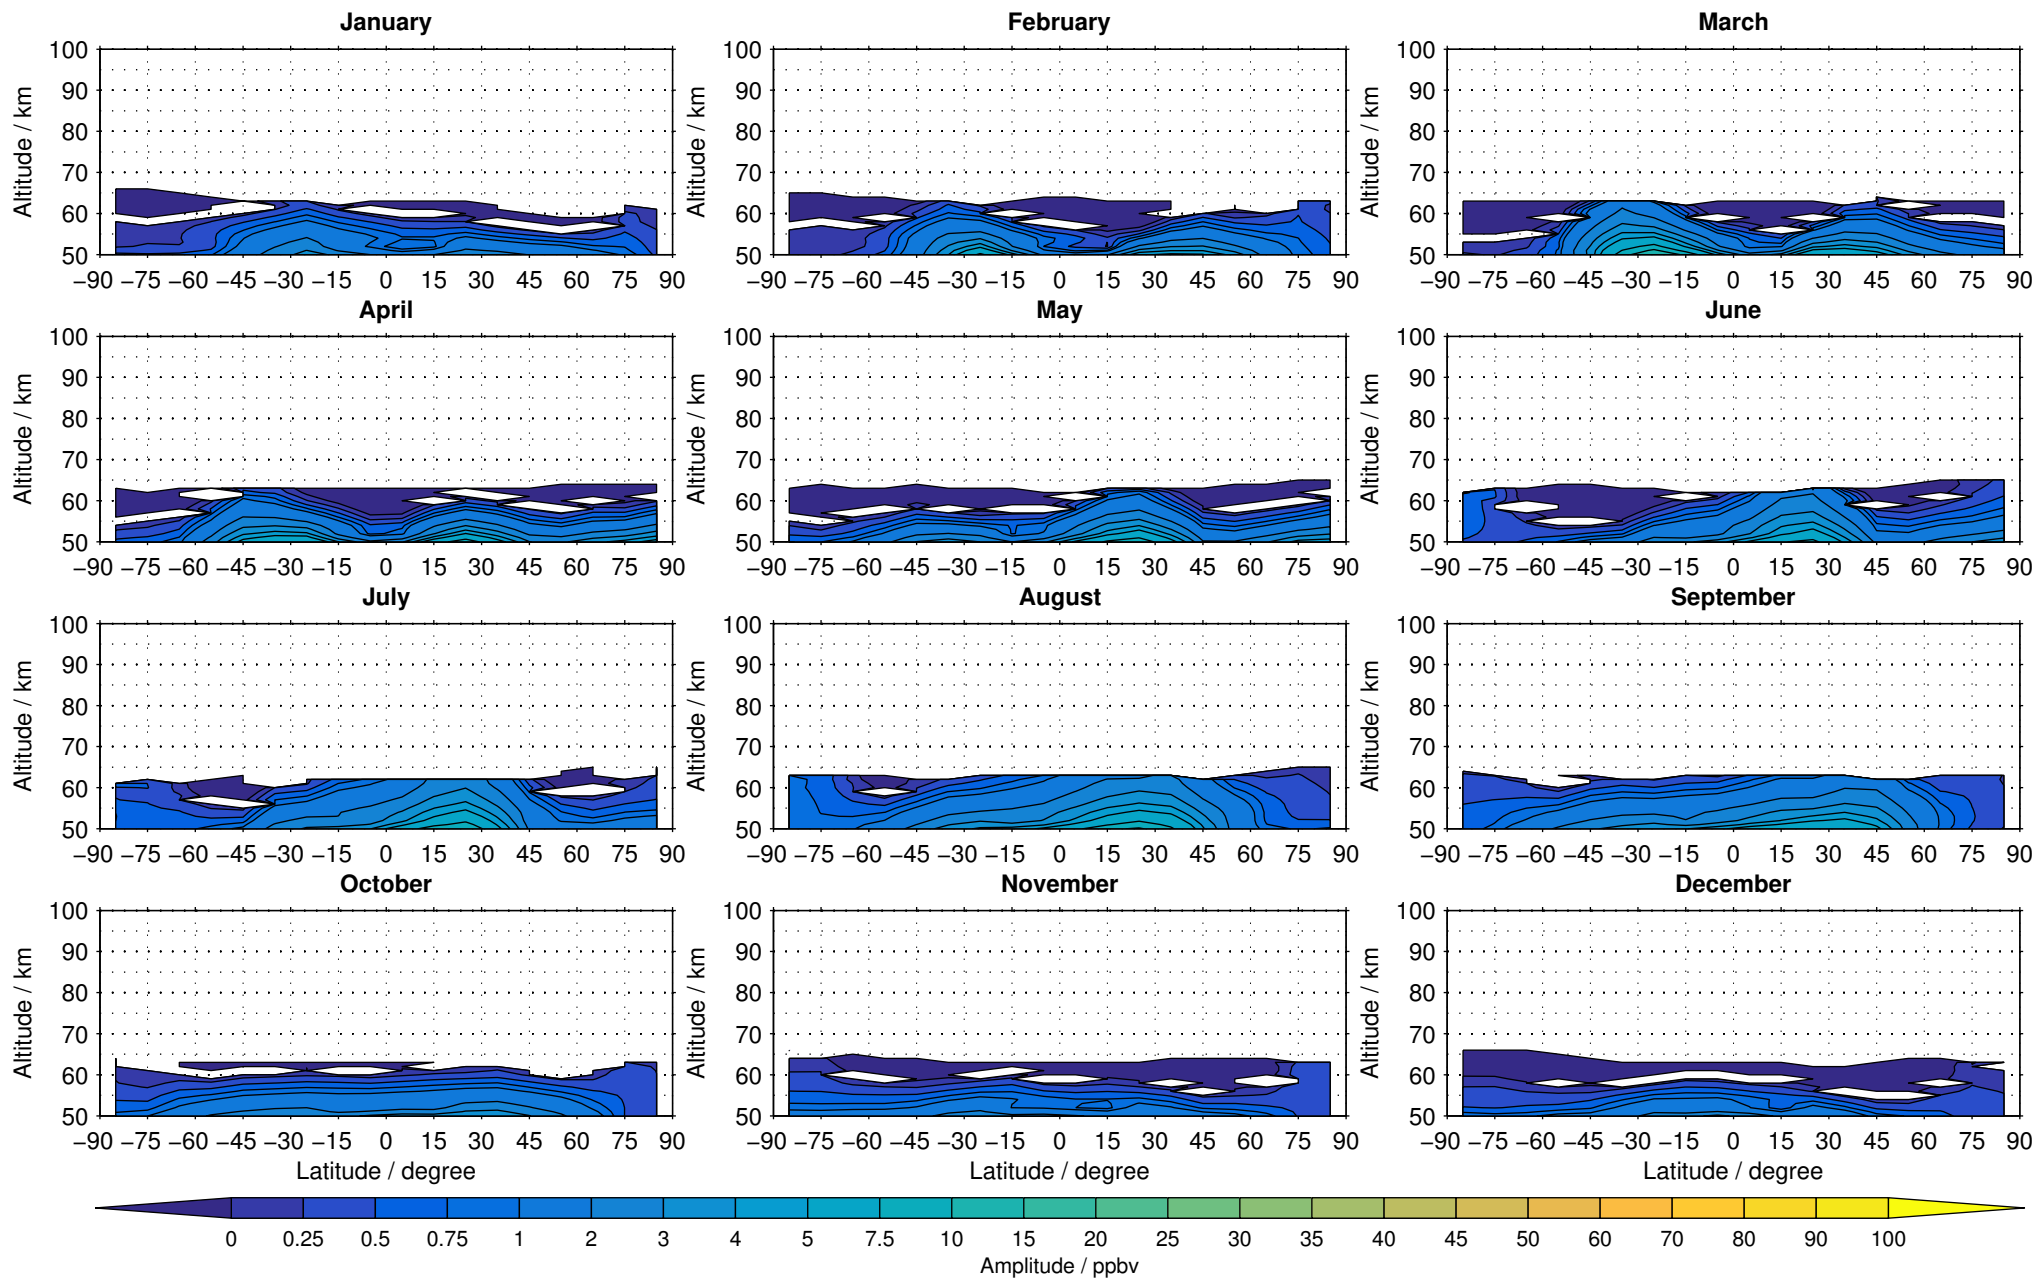

Envisat/MIPAS (IMKIAA) V5R v521 MA nitrous oxide distribution for 2011

Creation Time:
11-04-2017
21:21:55 LT