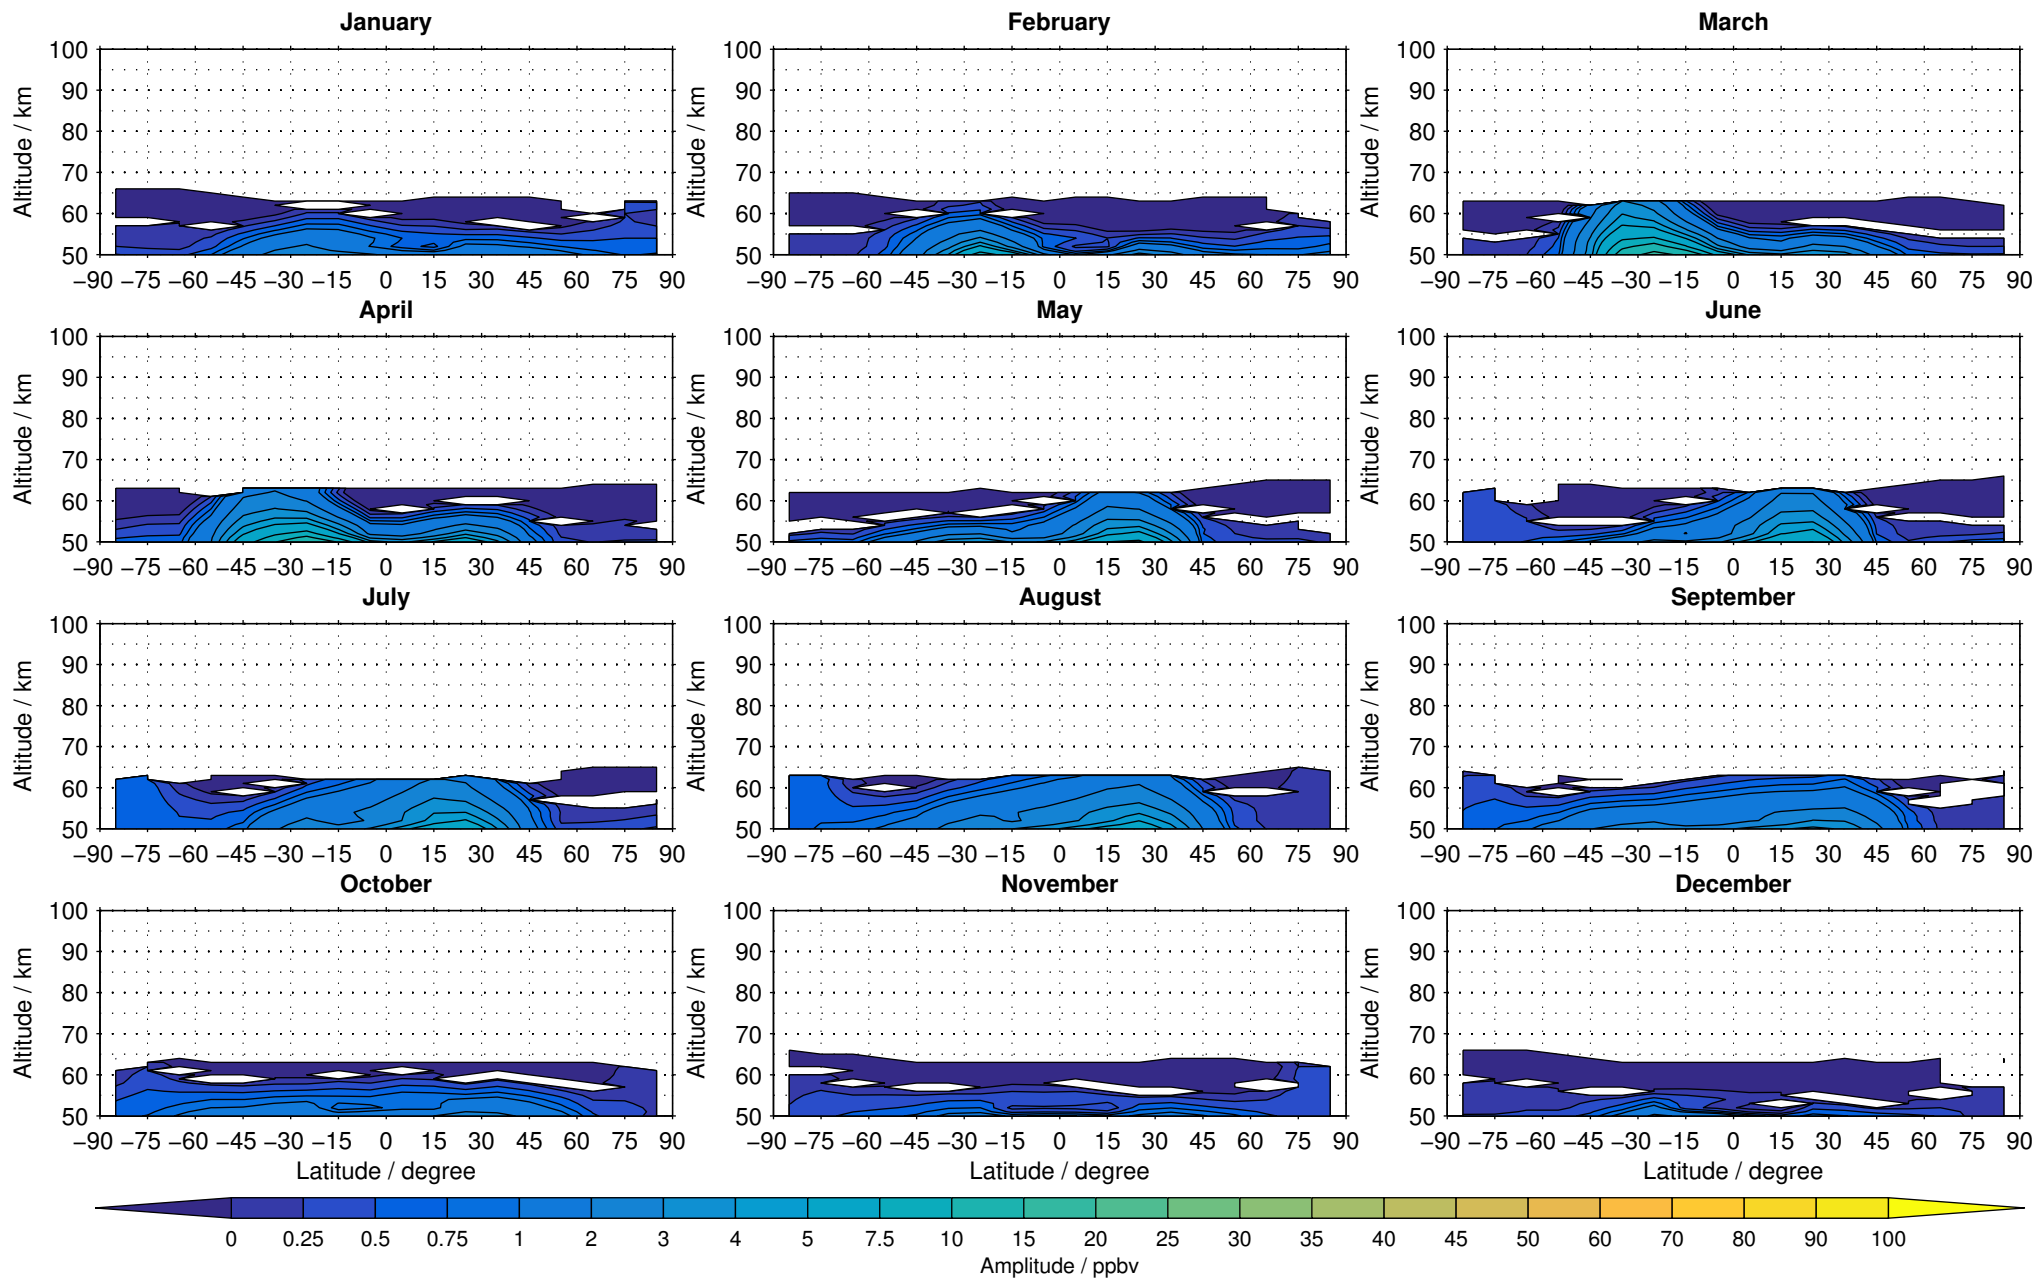

Envisat/MIPAS (IMKIAA) V5R v521 MA nitrous oxide distribution for 2008

Creation Time:
11-04-2017
21:21:52 LT