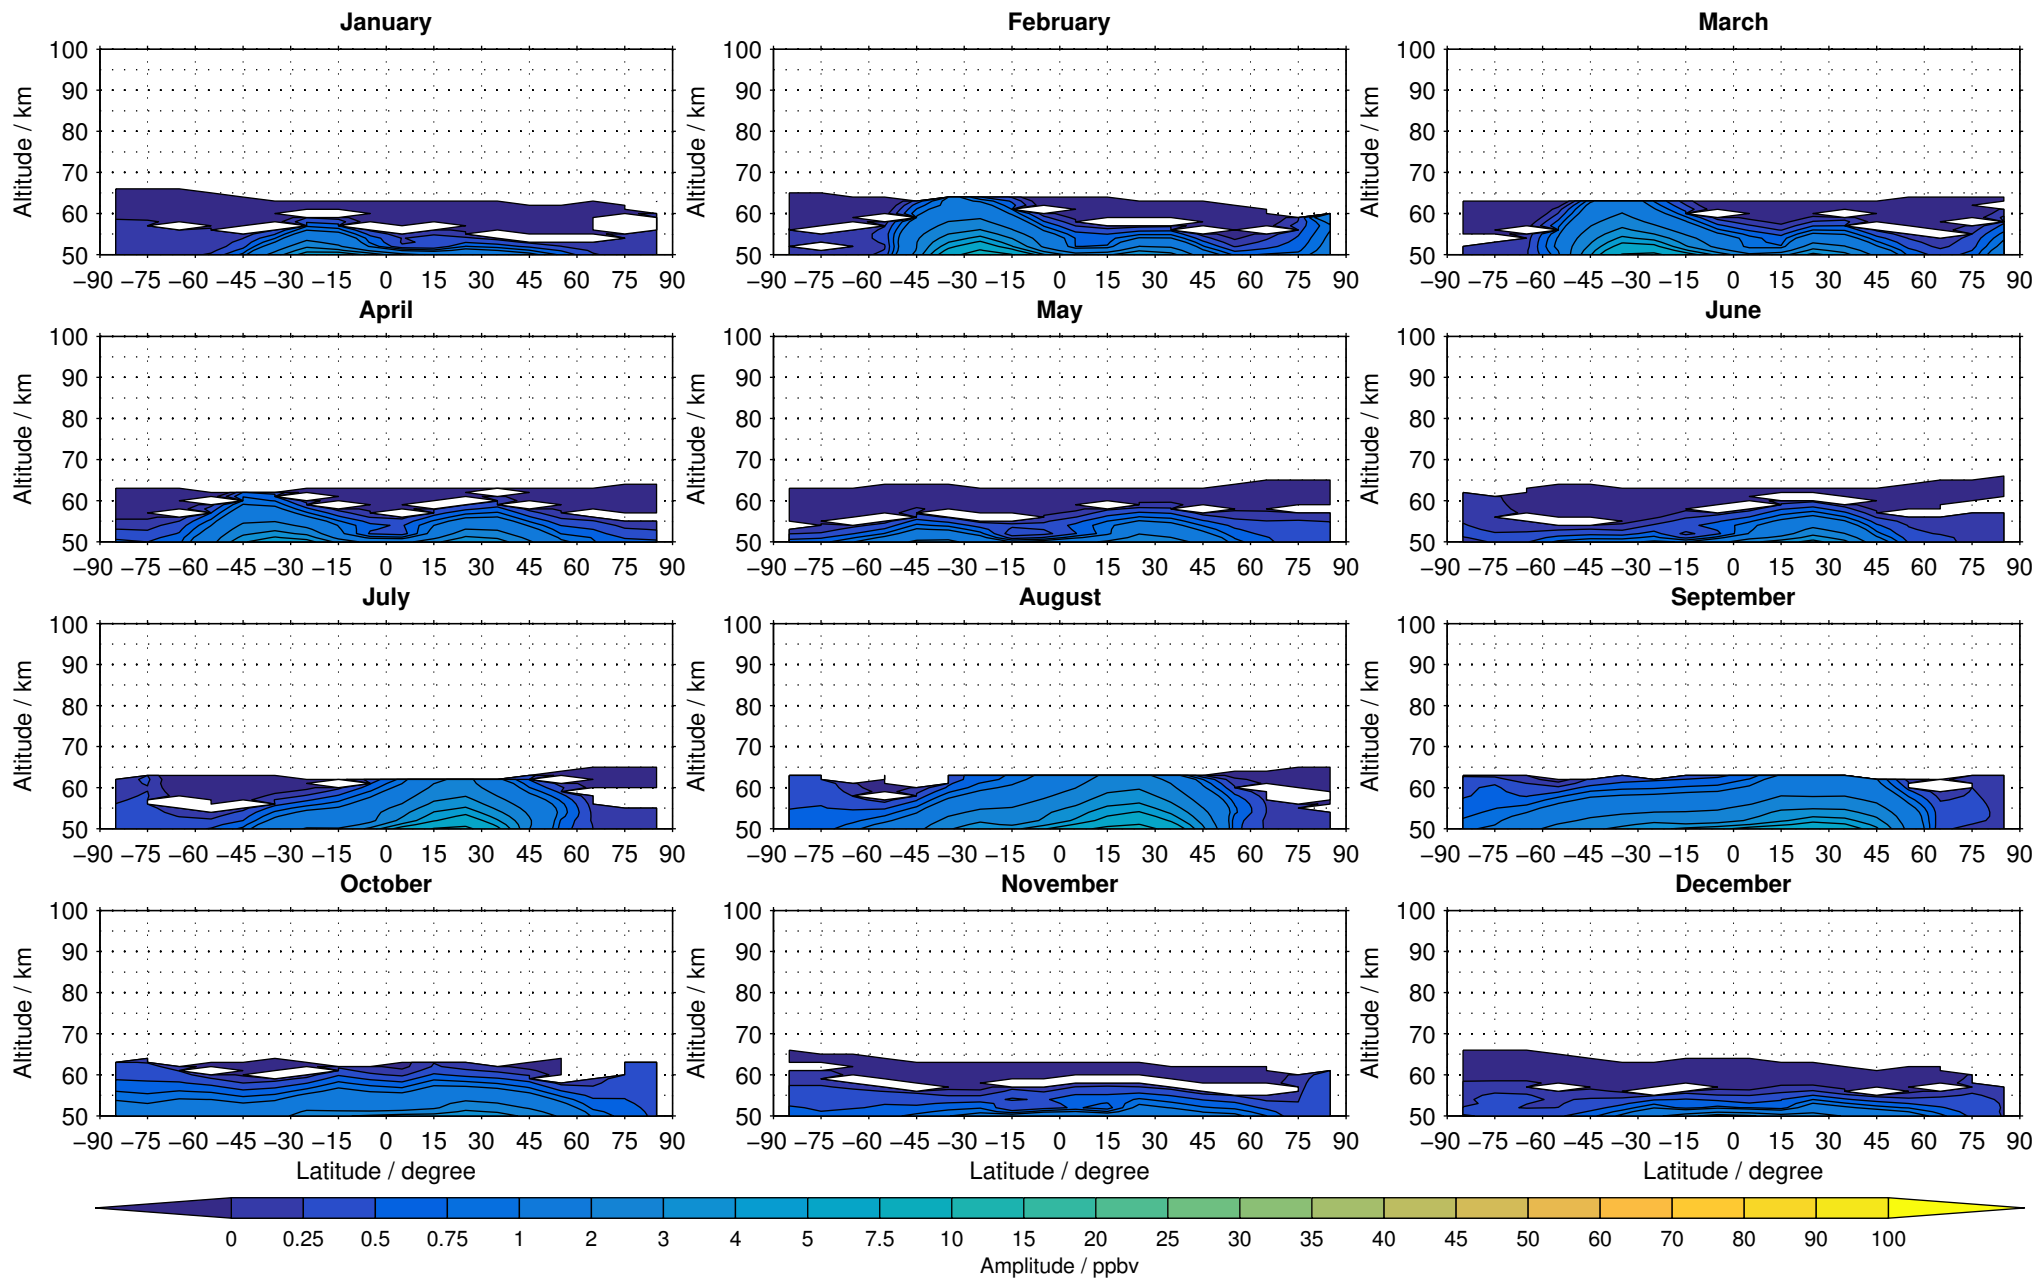

Envisat/MIPAS (IMKIAA) V5R v521 MA nitrous oxide distribution for 2009

Creation Time:
11-04-2017
21:21:53 LT