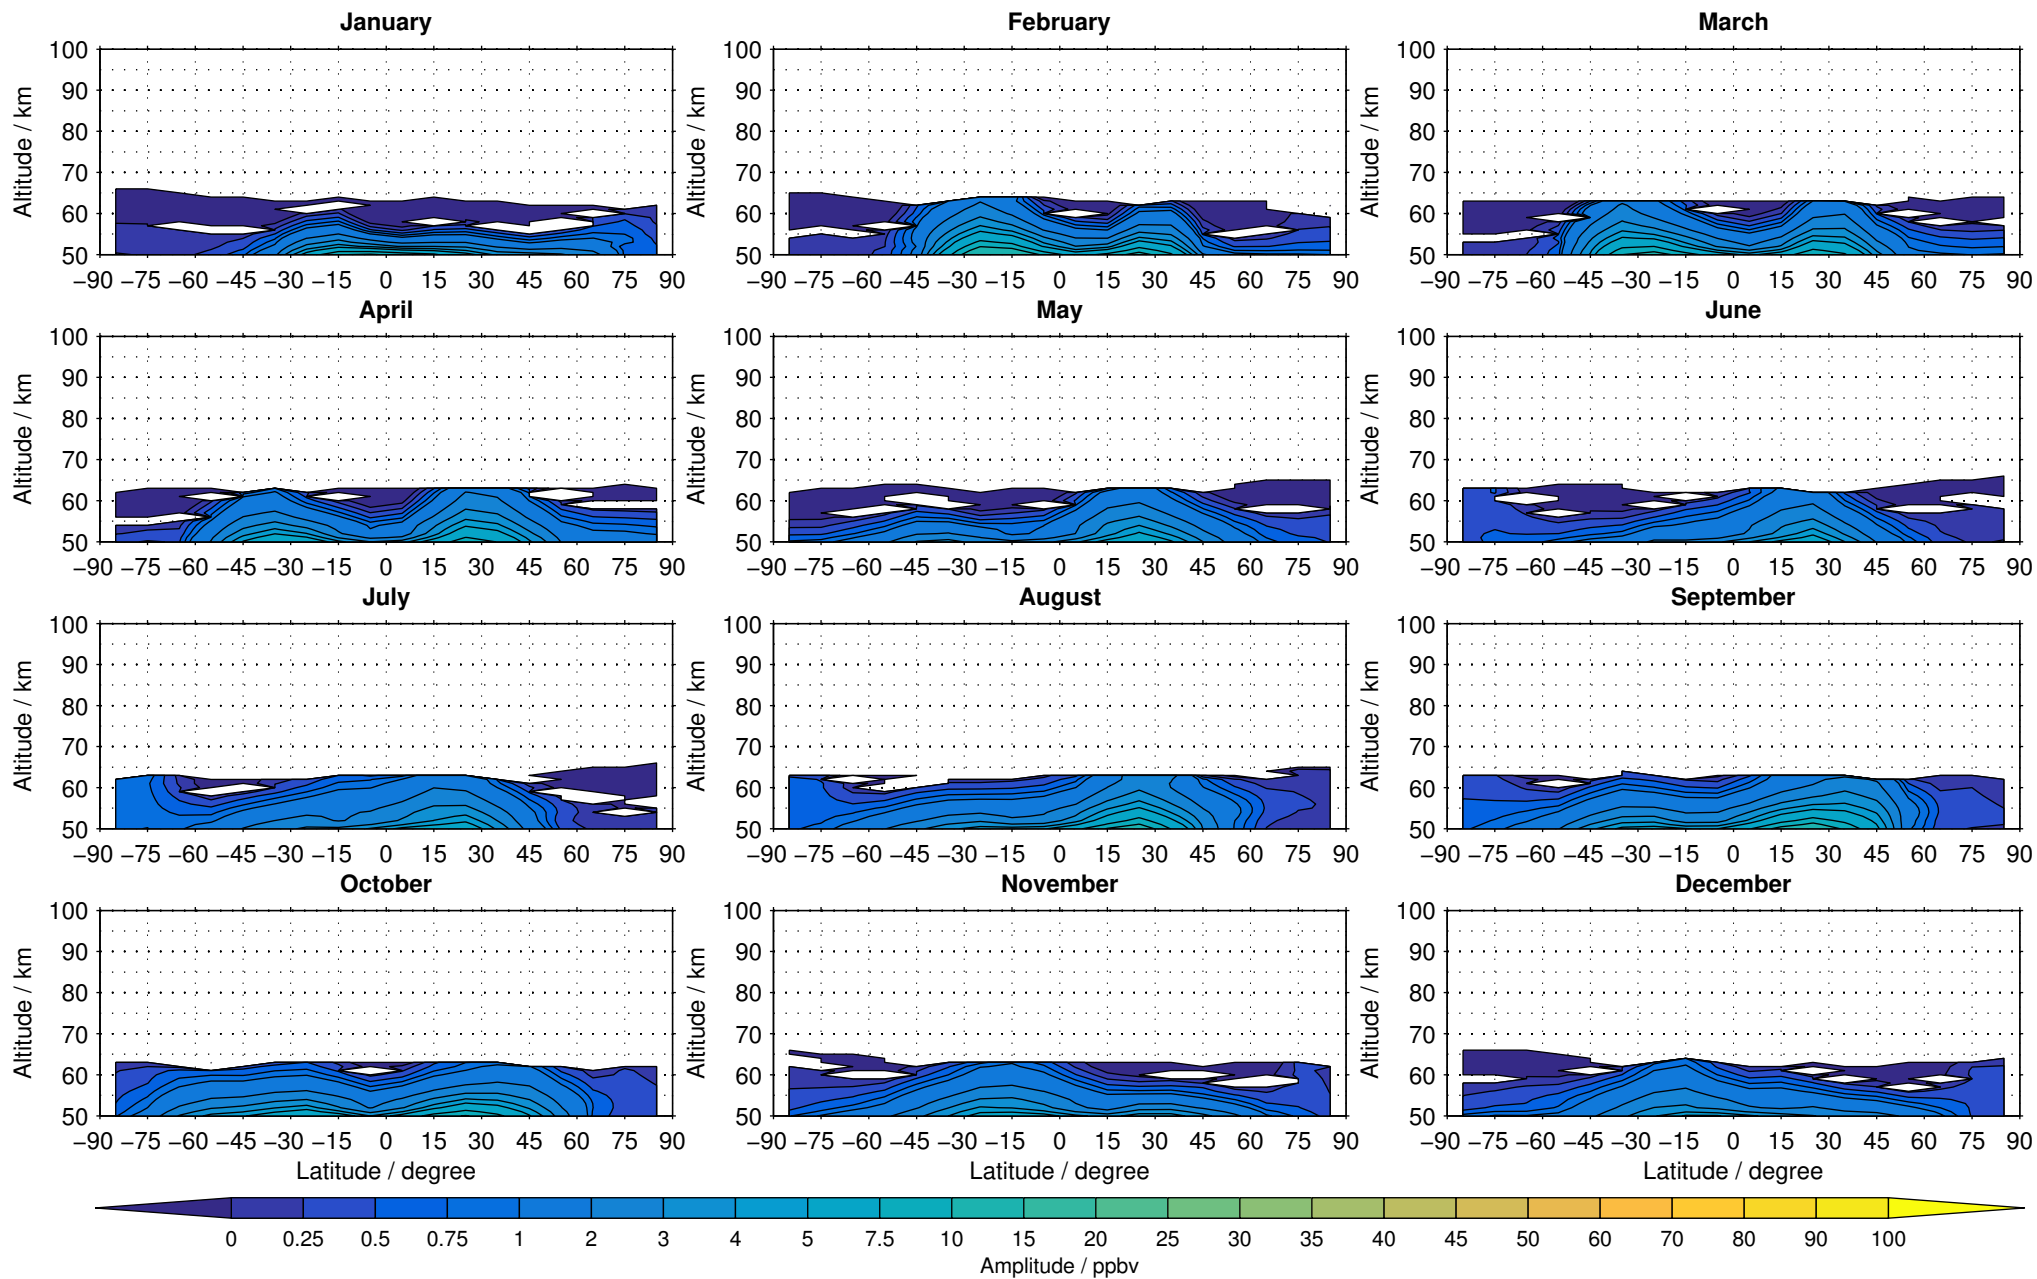

Envisat/MIPAS (IMKIAA) V5R v521 MA nitrous oxide distribution for 2010

Creation Time:
11-04-2017
21:21:54 LT