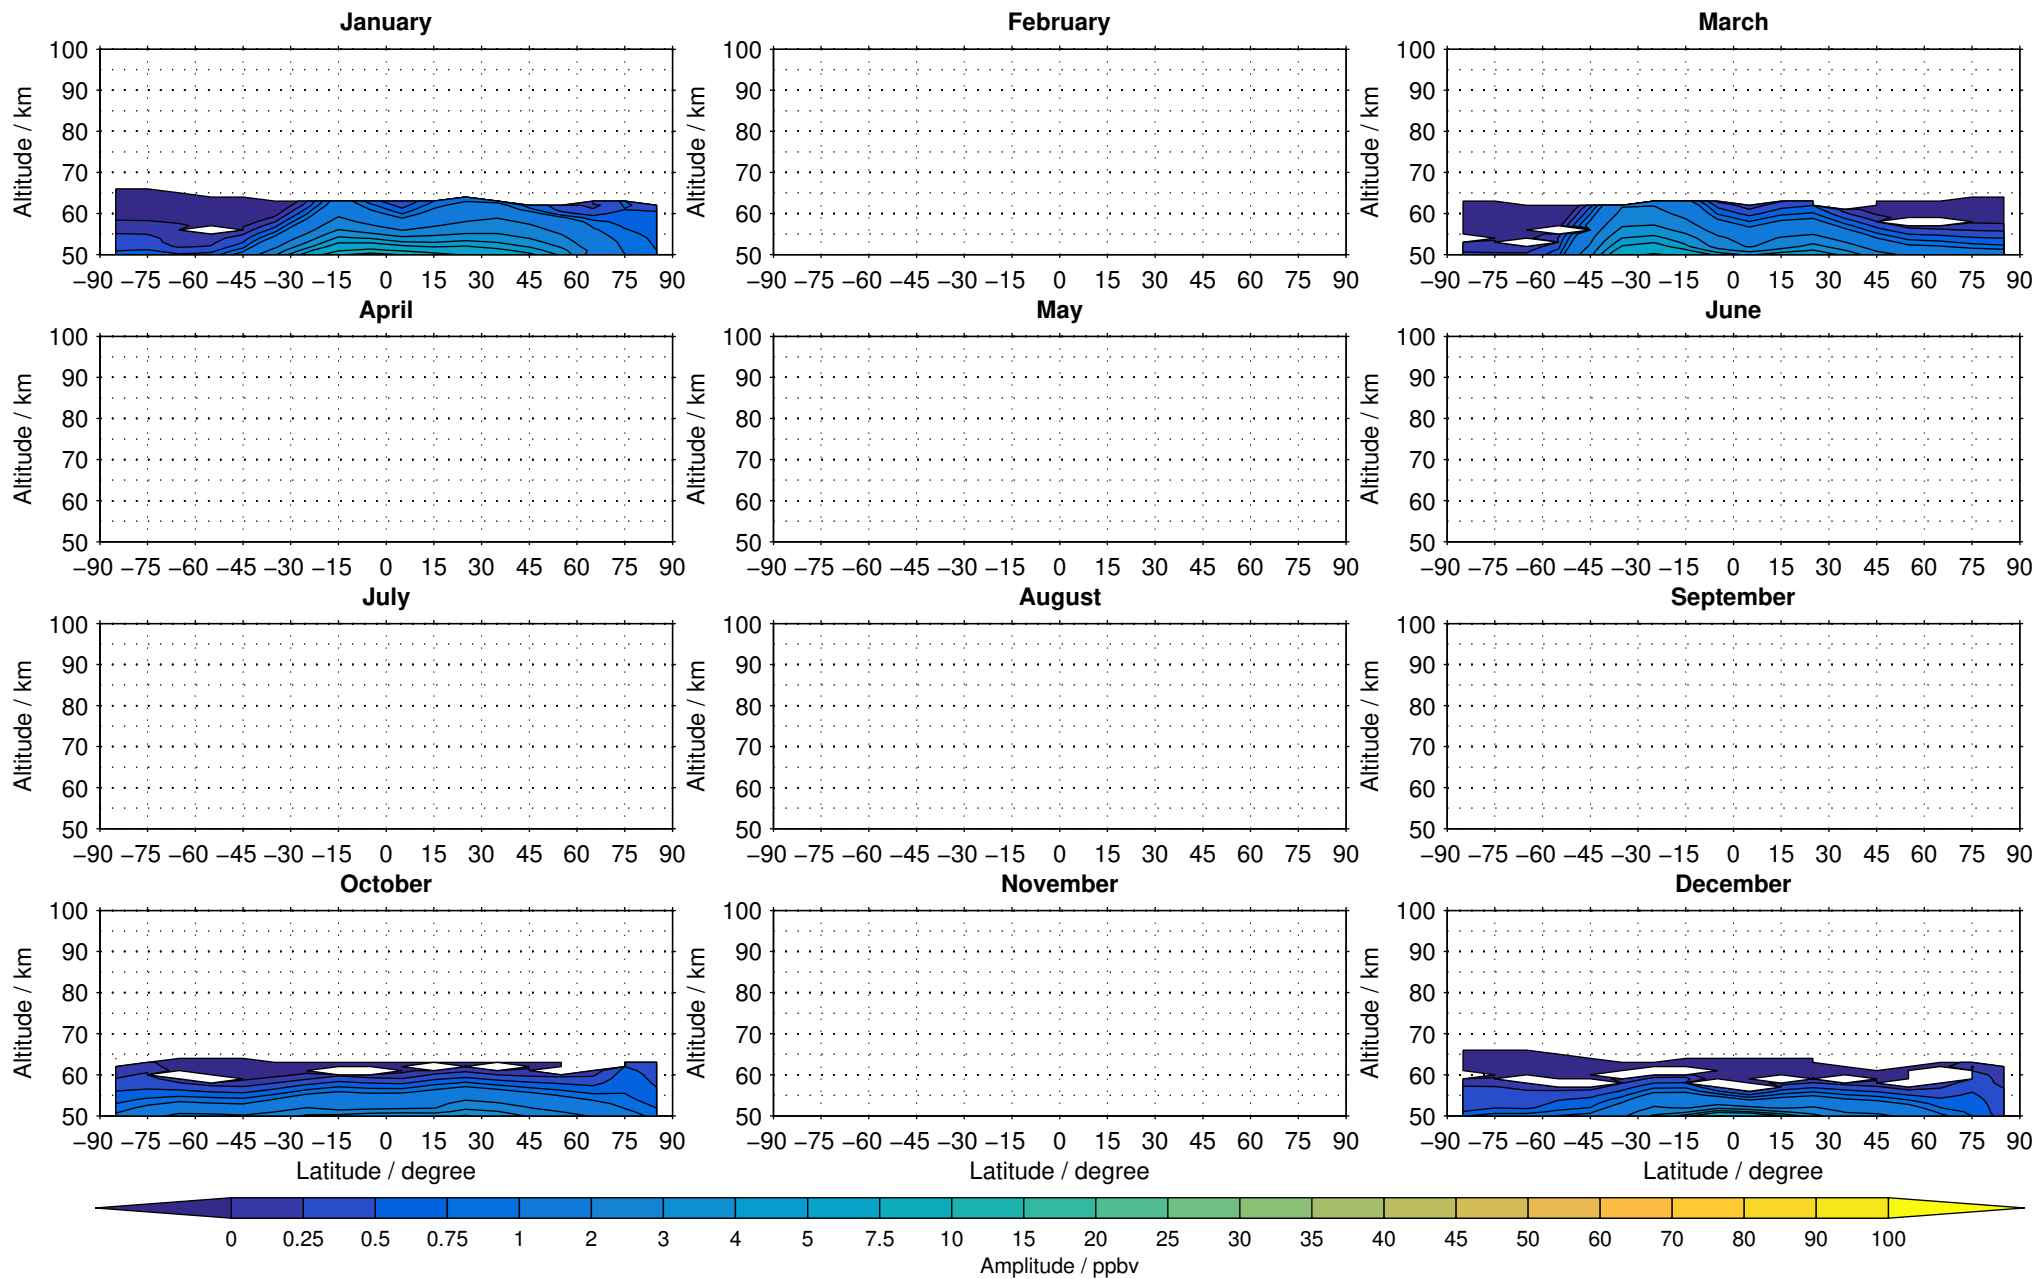

# Envisat/MIPAS (IMKIAA) V5R v521 MA nitrous oxide distribution for 2005

Creation Time:  
11-04-2017  
21:21:50 LT

# Envisat/MIPAS (IMKIAA) V5R v521 MA nitrous oxide distribution for 2006

Creation Time:  
11-04-2017  
21:21:51 LT