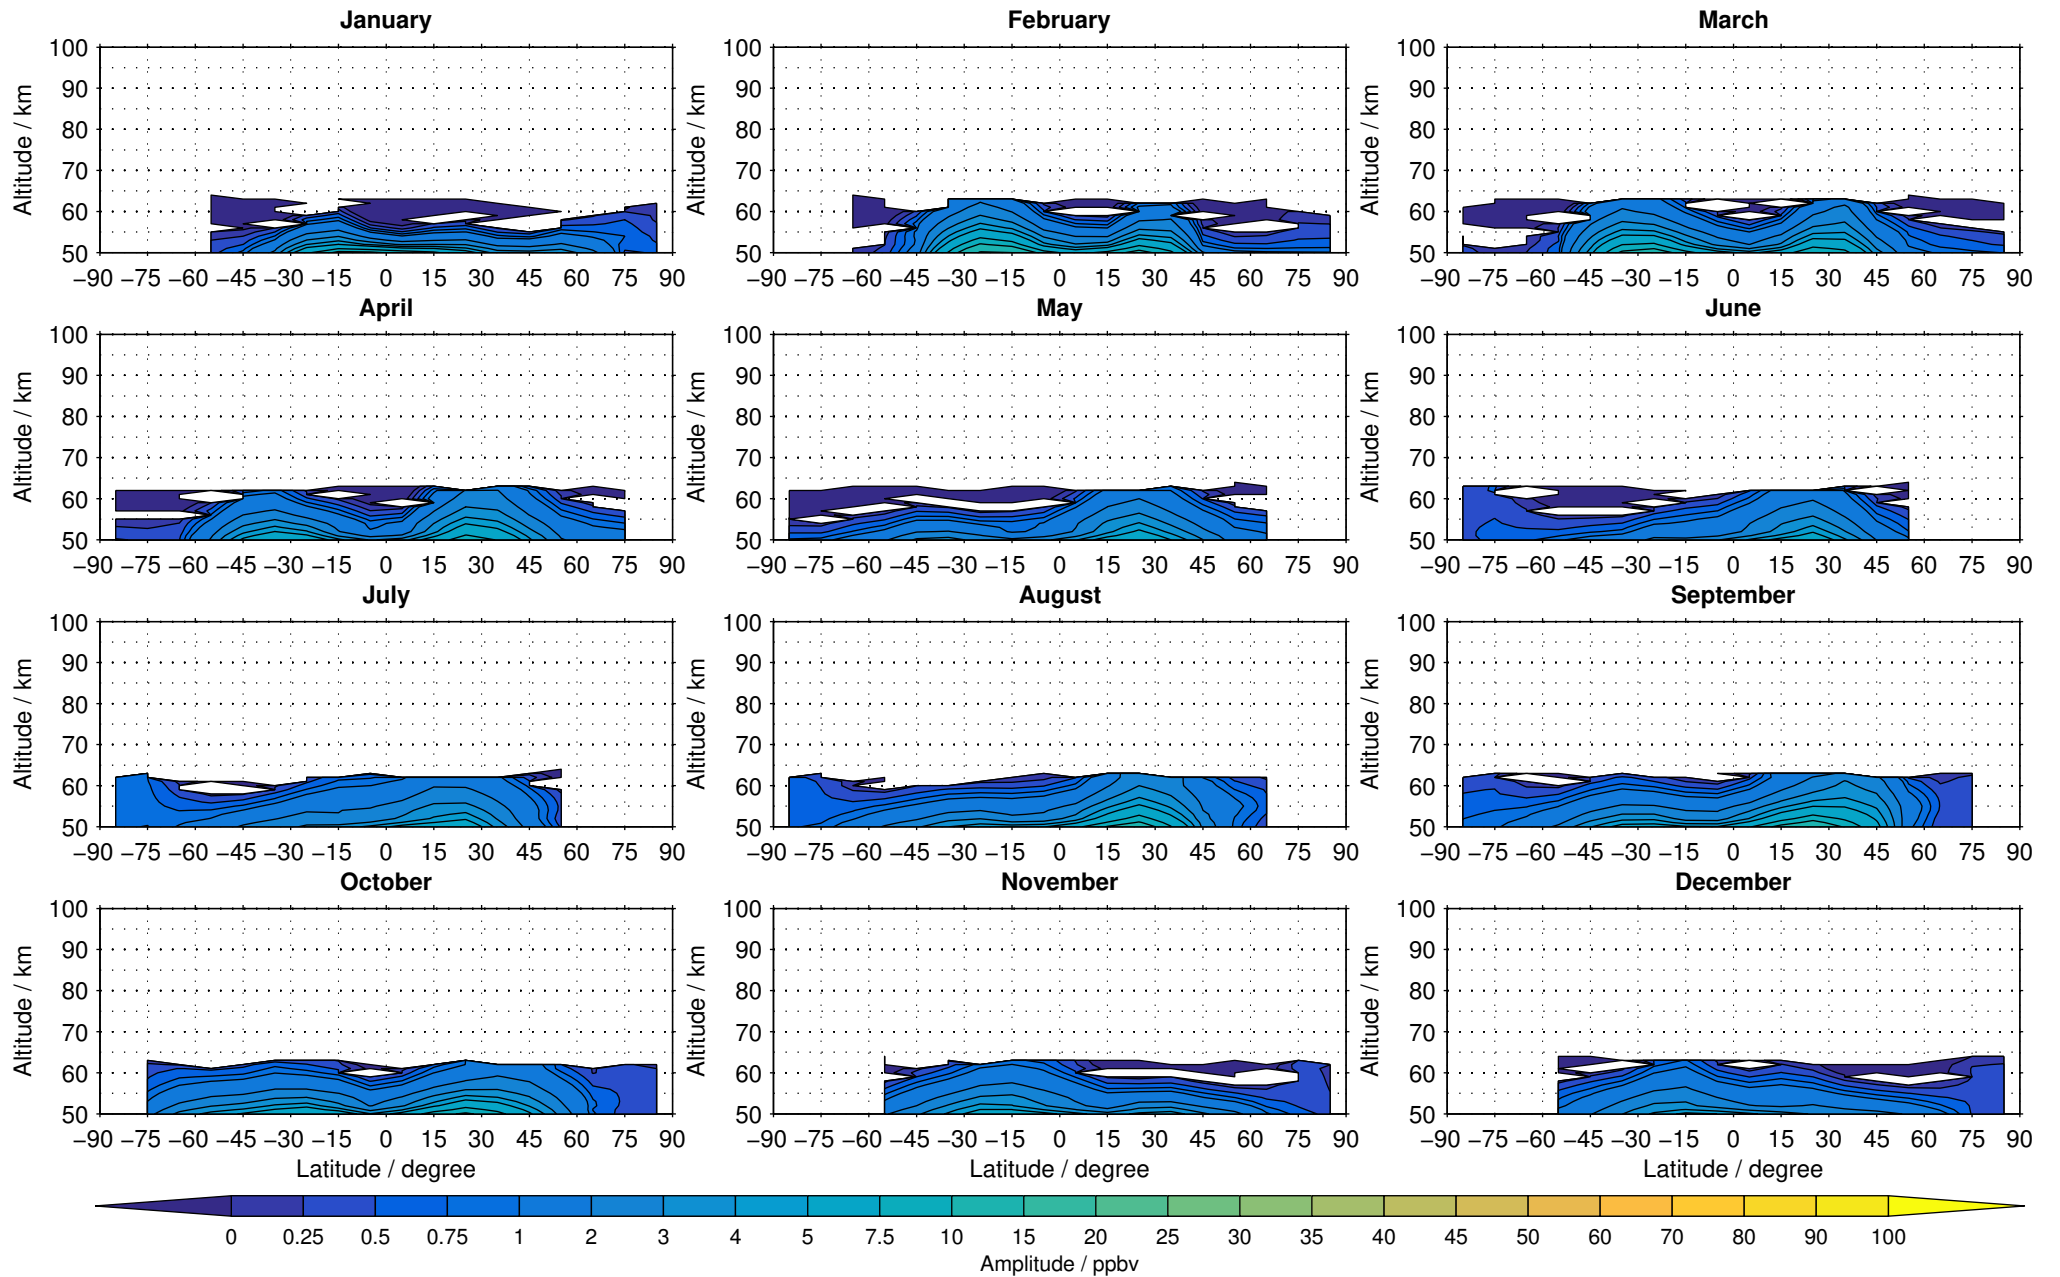

Envisat/MIPAS (IMKIAA) V5R v521 MA nighttime nitrous oxide distribution for 2007

Creation Time:
11-04-2017
21:22:32 LT

Envisat/MIPAS (IMKIAA) V5R v521 MA nighttime nitrous oxide distribution for 2008

Creation Time:
11-04-2017
21:22:33 LT

Envisat/MIPAS (IMKIAA) V5R v521 MA nighttime nitrous oxide distribution for 2009

Creation Time:
11-04-2017
21:22:34 LT

Envisat/MIPAS (IMKIAA) V5R v521 MA nighttime nitrous oxide distribution for 2010

Creation Time:
11-04-2017
21:22:35 LT

Envisat/MIPAS (IMKIAA) V5R v521 MA nighttime nitrous oxide distribution for 2011

Creation Time:
11-04-2017
21:22:36 LT

Envisat/MIPAS (IMKIAA) V5R v521 MA nighttime nitrous oxide distribution for 2012

Creation Time:
11-04-2017
21:22:37 LT