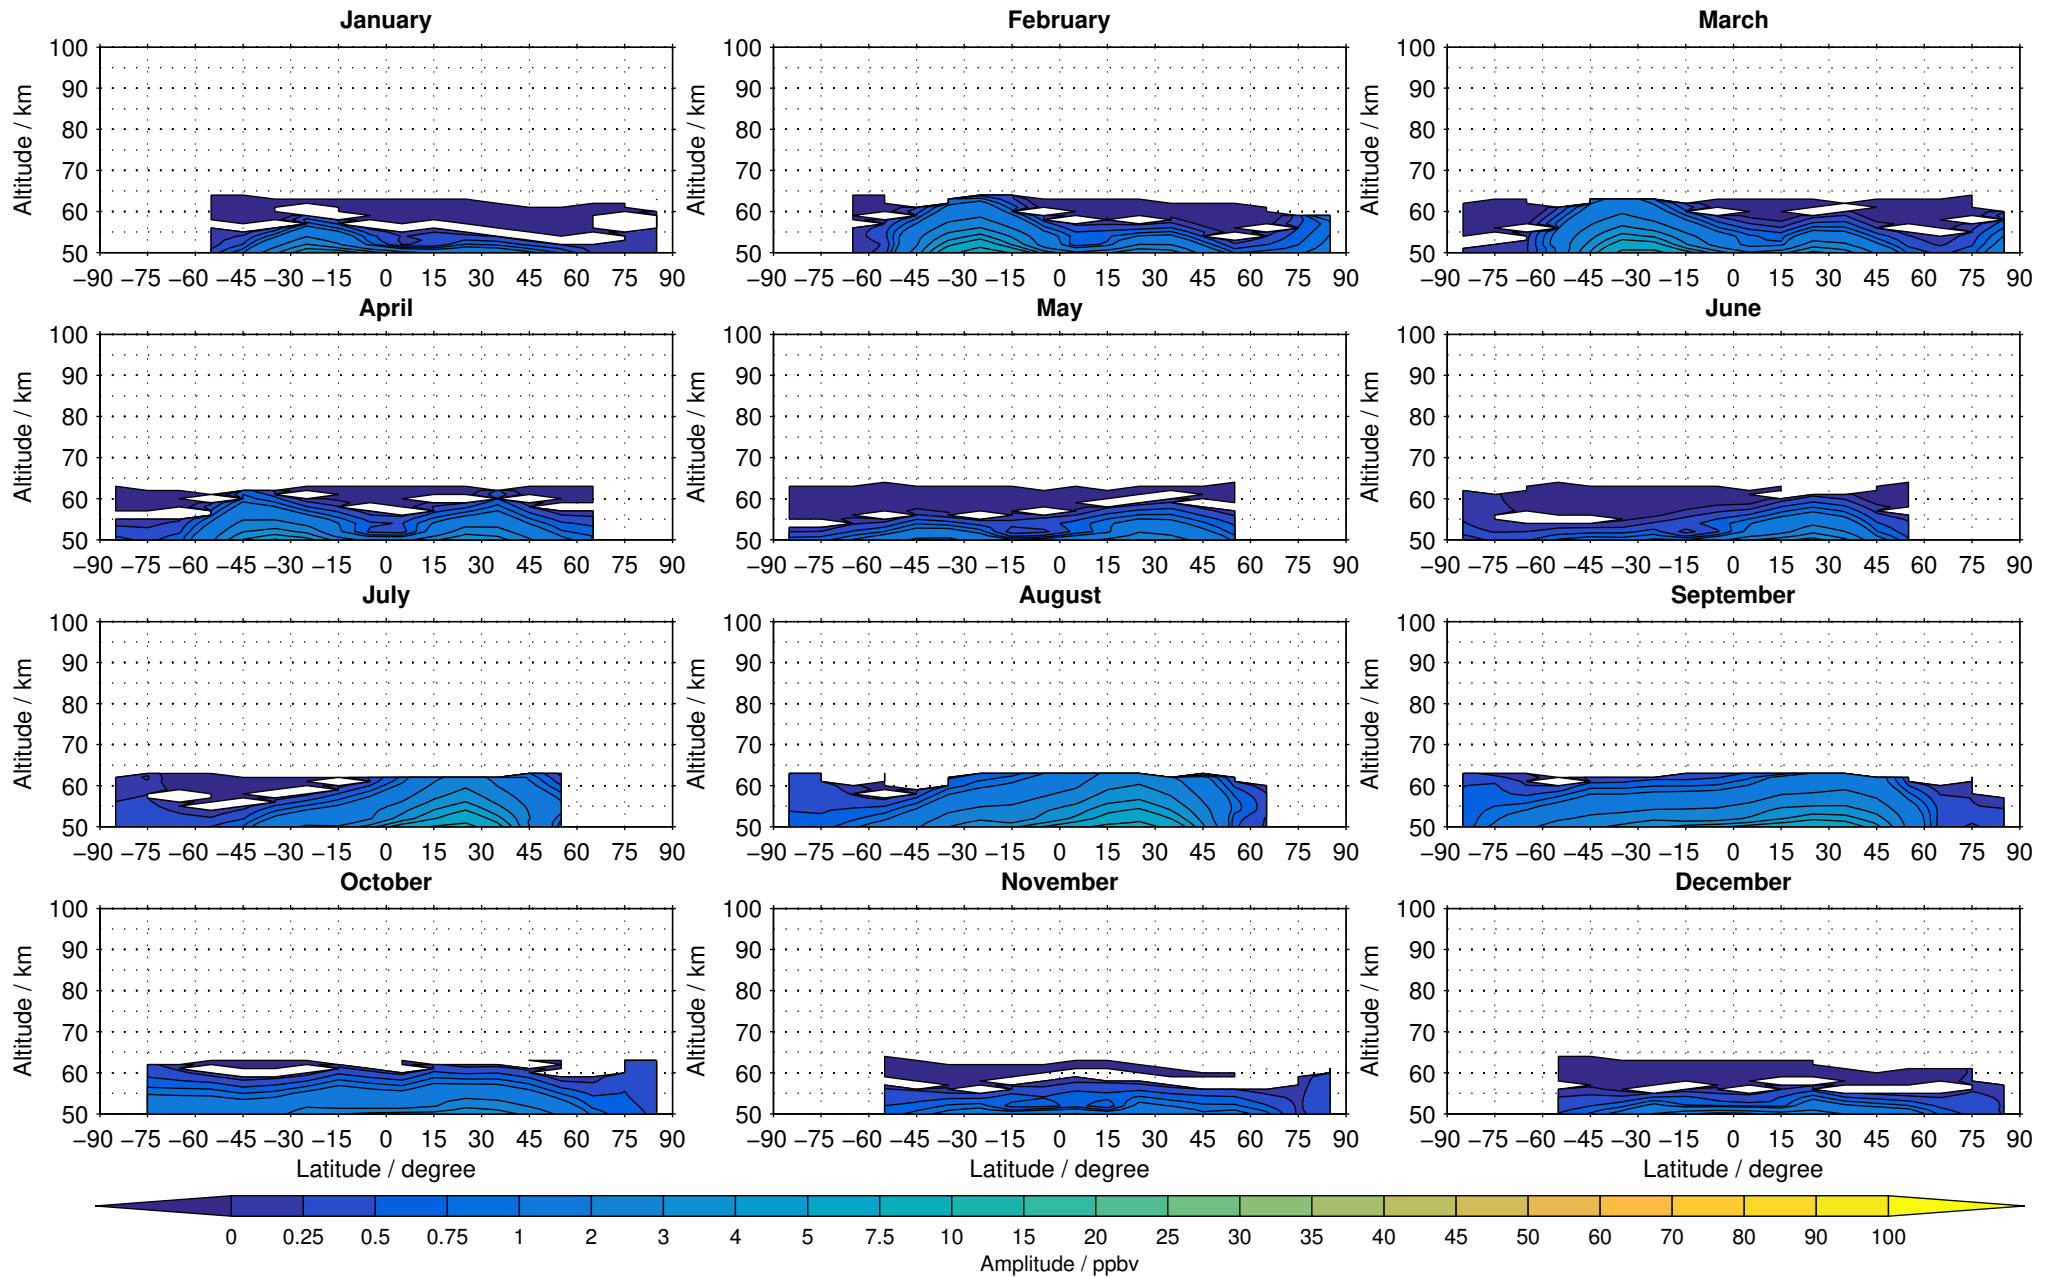

Envisat/MIPAS (IMKIAA) V5R v521 MA nighttime nitrous oxide distribution for 2007

Creation Time:
11-04-2017
21:22:32 LT

Envisat/MIPAS (IMKIAA) V5R v521 MA nighttime nitrous oxide distribution for 2008

Creation Time:
11-04-2017
21:22:33 LT

Envisat/MIPAS (IMKIAA) V5R v521 MA nighttime nitrous oxide distribution for 2009

Creation Time:
11-04-2017
21:22:34 LT

Envisat/MIPAS (IMKIAA) V5R v521 MA nighttime nitrous oxide distribution for 2010

Creation Time:
11-04-2017
21:22:35 LT

Envisat/MIPAS (IMKIAA) V5R v521 MA nighttime nitrous oxide distribution for 2011

Creation Time:
11-04-2017
21:22:36 LT

Envisat/MIPAS (IMKIAA) V5R v521 MA nighttime nitrous oxide distribution for 2012

Creation Time:
11-04-2017
21:22:37 LT