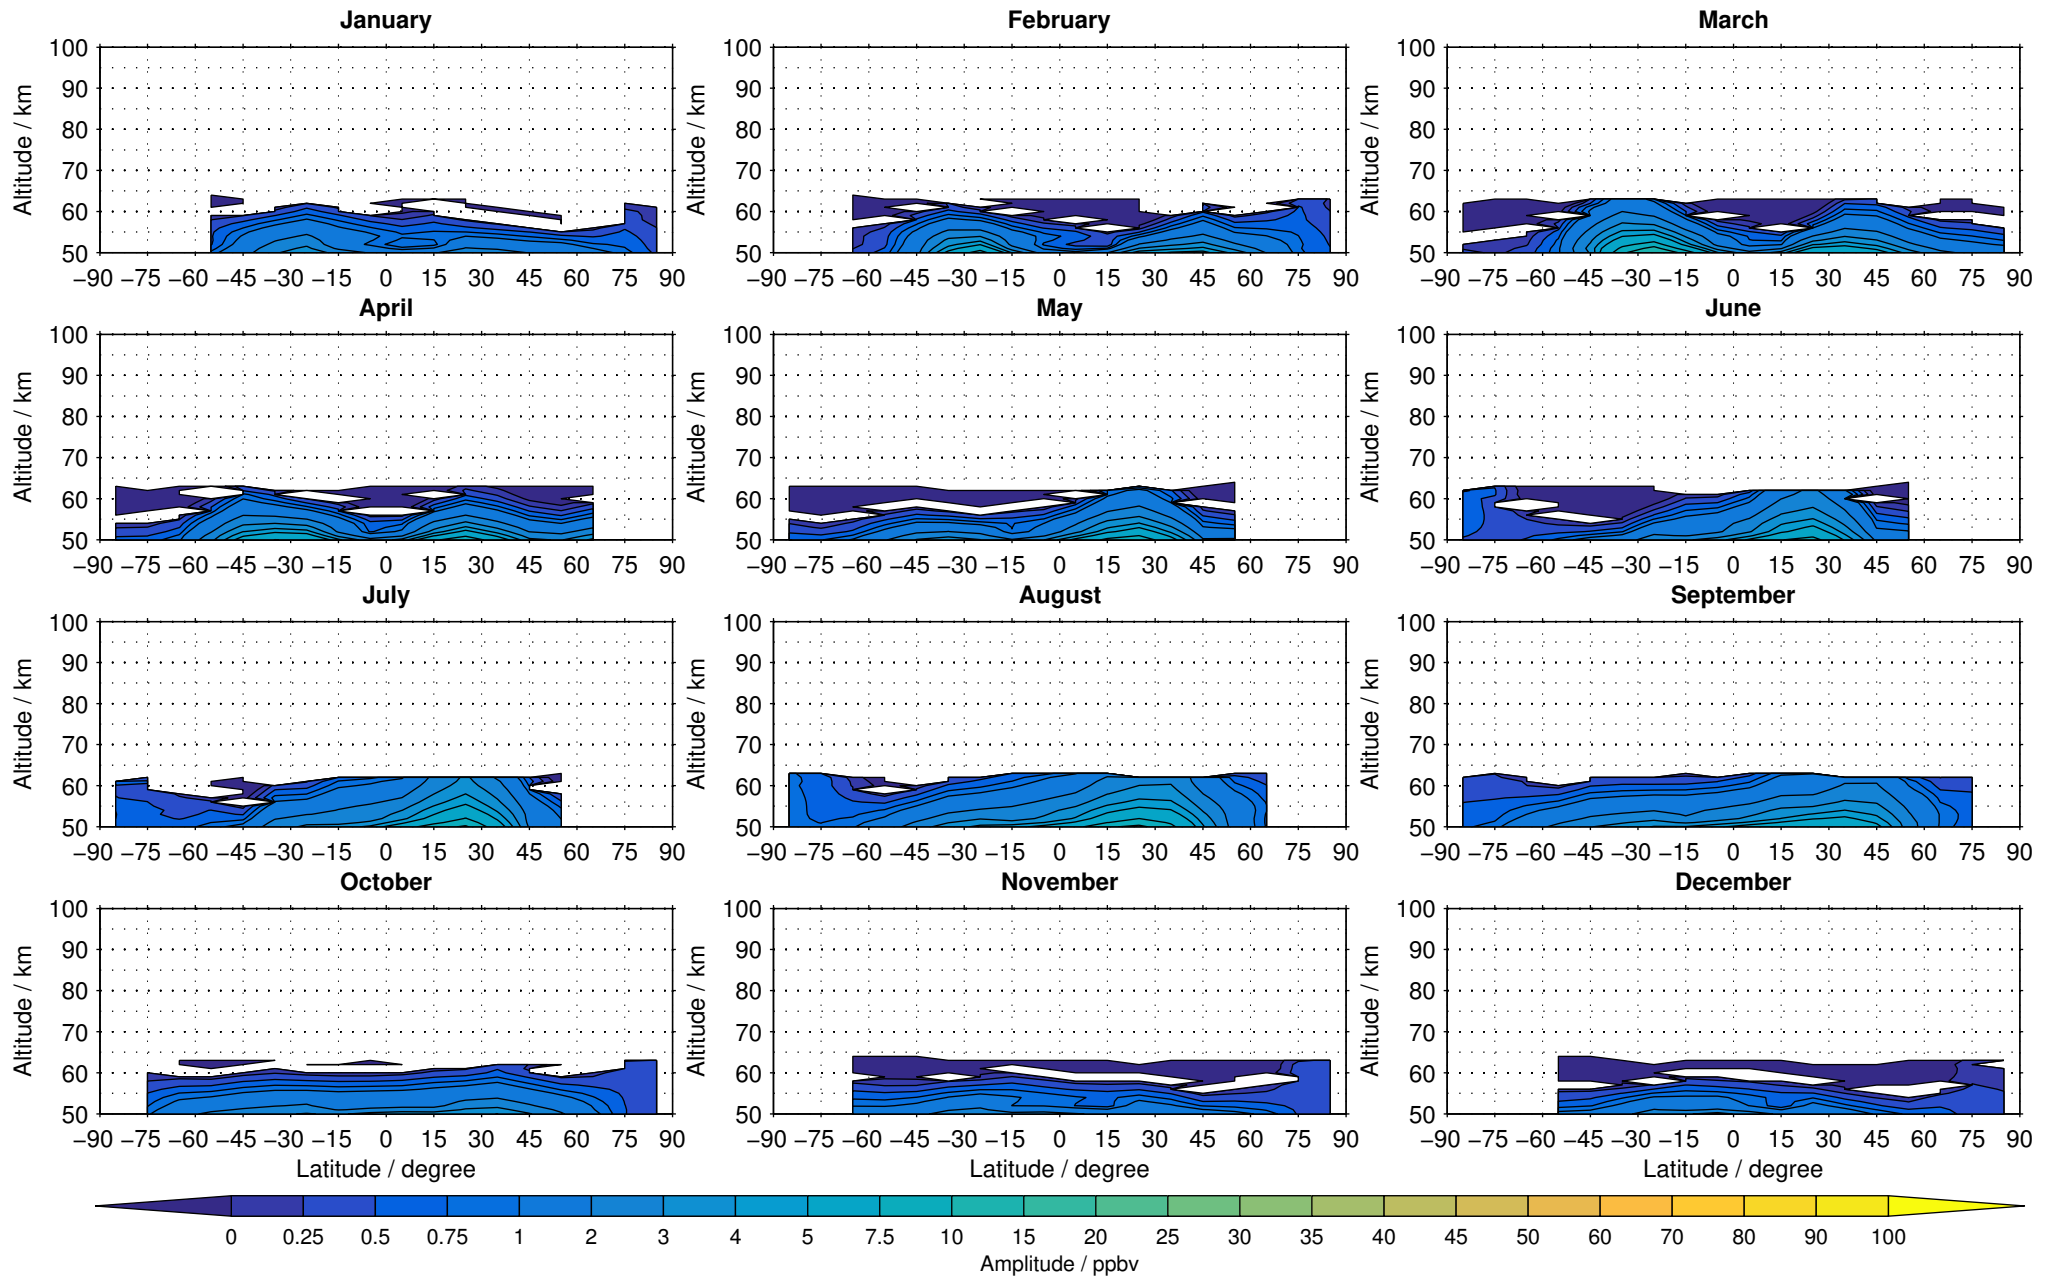

Envisat/MIPAS (IMKIAA) V5R v521 MA nighttime nitrous oxide distribution for 2007

Creation Time:
11-04-2017
21:22:32 LT

Envisat/MIPAS (IMKIAA) V5R v521 MA nighttime nitrous oxide distribution for 2008

Creation Time:
11-04-2017
21:22:33 LT

Envisat/MIPAS (IMKIAA) V5R v521 MA nighttime nitrous oxide distribution for 2009

Creation Time:
11-04-2017
21:22:34 LT

Envisat/MIPAS (IMKIAA) V5R v521 MA nighttime nitrous oxide distribution for 2010

Creation Time:
11-04-2017
21:22:35 LT

Envisat/MIPAS (IMKIAA) V5R v521 MA nighttime nitrous oxide distribution for 2011

Creation Time:
11-04-2017
21:22:36 LT

Envisat/MIPAS (IMKIAA) V5R v521 MA nighttime nitrous oxide distribution for 2012

Creation Time:
11-04-2017
21:22:37 LT