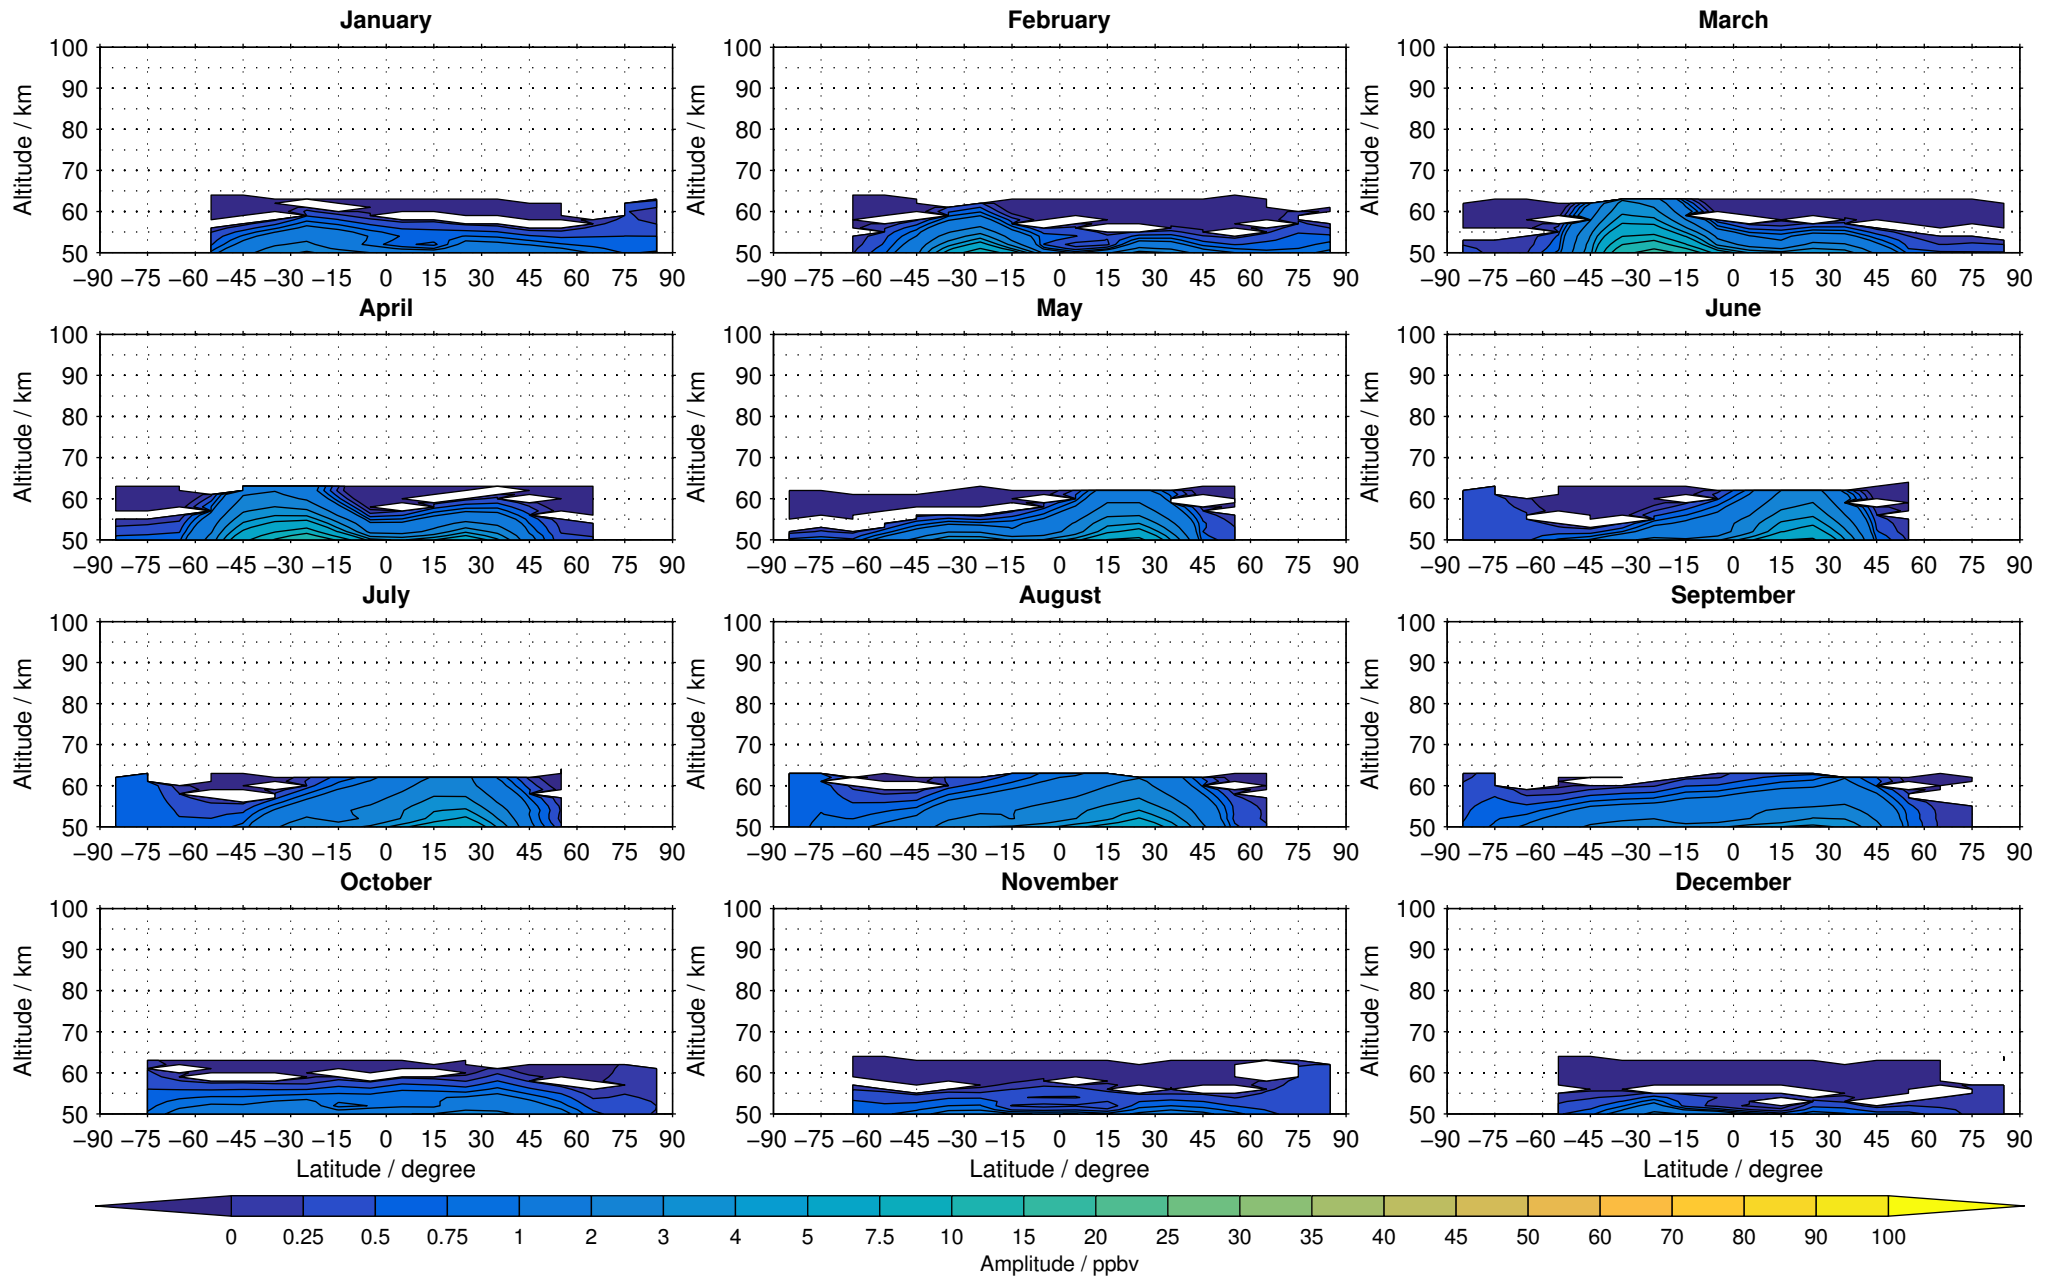

Envisat/MIPAS (IMKIAA) V5R v521 MA nighttime nitrous oxide distribution for 2005

Creation Time:
11-04-2017
21:22:31 LT

Envisat/MIPAS (IMKIAA) V5R v521 MA nighttime nitrous oxide distribution for 2006

Creation Time:
11-04-2017
21:22:32 LT

Envisat/MIPAS (IMKIAA) V5R v521 MA nighttime nitrous oxide distribution for 2007

Creation Time:
11-04-2017
21:22:32 LT

Envisat/MIPAS (IMKIAA) V5R v521 MA nighttime nitrous oxide distribution for 2008

Creation Time:
11-04-2017
21:22:33 LT

Envisat/MIPAS (IMKIAA) V5R v521 MA nighttime nitrous oxide distribution for 2009

Creation Time:
11-04-2017
21:22:34 LT

Envisat/MIPAS (IMKIAA) V5R v521 MA nighttime nitrous oxide distribution for 2010

Creation Time:
11-04-2017
21:22:35 LT