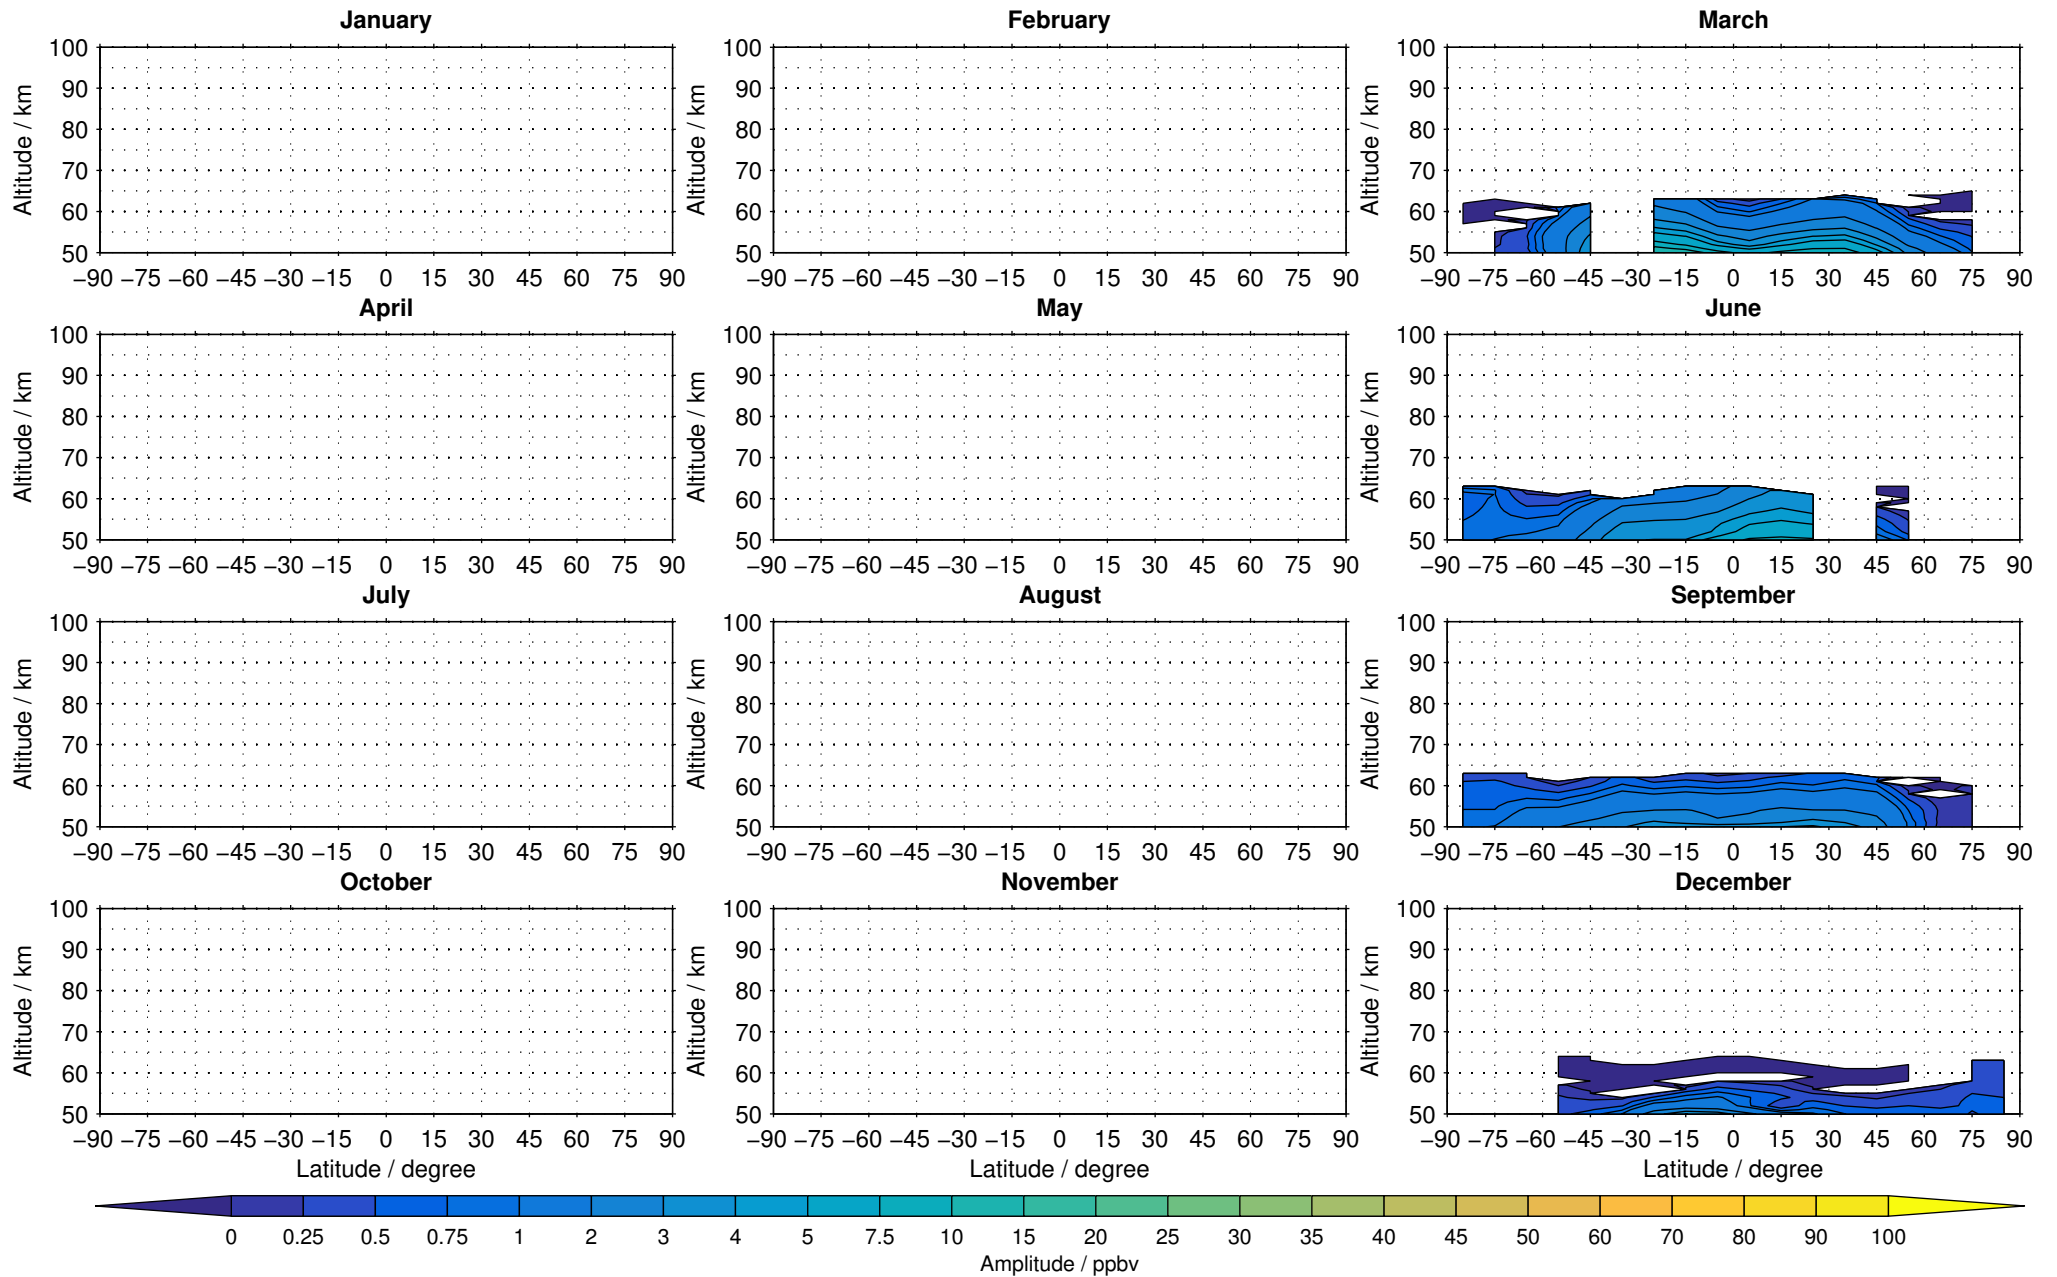

Envisat/MIPAS (IMKIAA) V5R v521 MA nighttime nitrous oxide distribution for 2005

Creation Time:
11-04-2017
21:22:31 LT

Envisat/MIPAS (IMKIAA) V5R v521 MA nighttime nitrous oxide distribution for 2006

Creation Time:
11-04-2017
21:22:32 LT

Envisat/MIPAS (IMKIAA) V5R v521 MA nighttime nitrous oxide distribution for 2007

Creation Time:
11-04-2017
21:22:32 LT

Envisat/MIPAS (IMKIAA) V5R v521 MA nighttime nitrous oxide distribution for 2008

Creation Time:
11-04-2017
21:22:33 LT

Envisat/MIPAS (IMKIAA) V5R v521 MA nighttime nitrous oxide distribution for 2009

Creation Time:
11-04-2017
21:22:34 LT

Envisat/MIPAS (IMKIAA) V5R v521 MA nighttime nitrous oxide distribution for 2010

Creation Time:
11-04-2017
21:22:35 LT

Envisat/MIPAS (IMKIAA) V5R v521 MA nighttime nitrous oxide distribution for 2011

Creation Time:
11-04-2017
21:22:36 LT

Envisat/MIPAS (IMKIAA) V5R v521 MA nighttime nitrous oxide distribution for 2012

Creation Time:
11-04-2017
21:22:37 LT