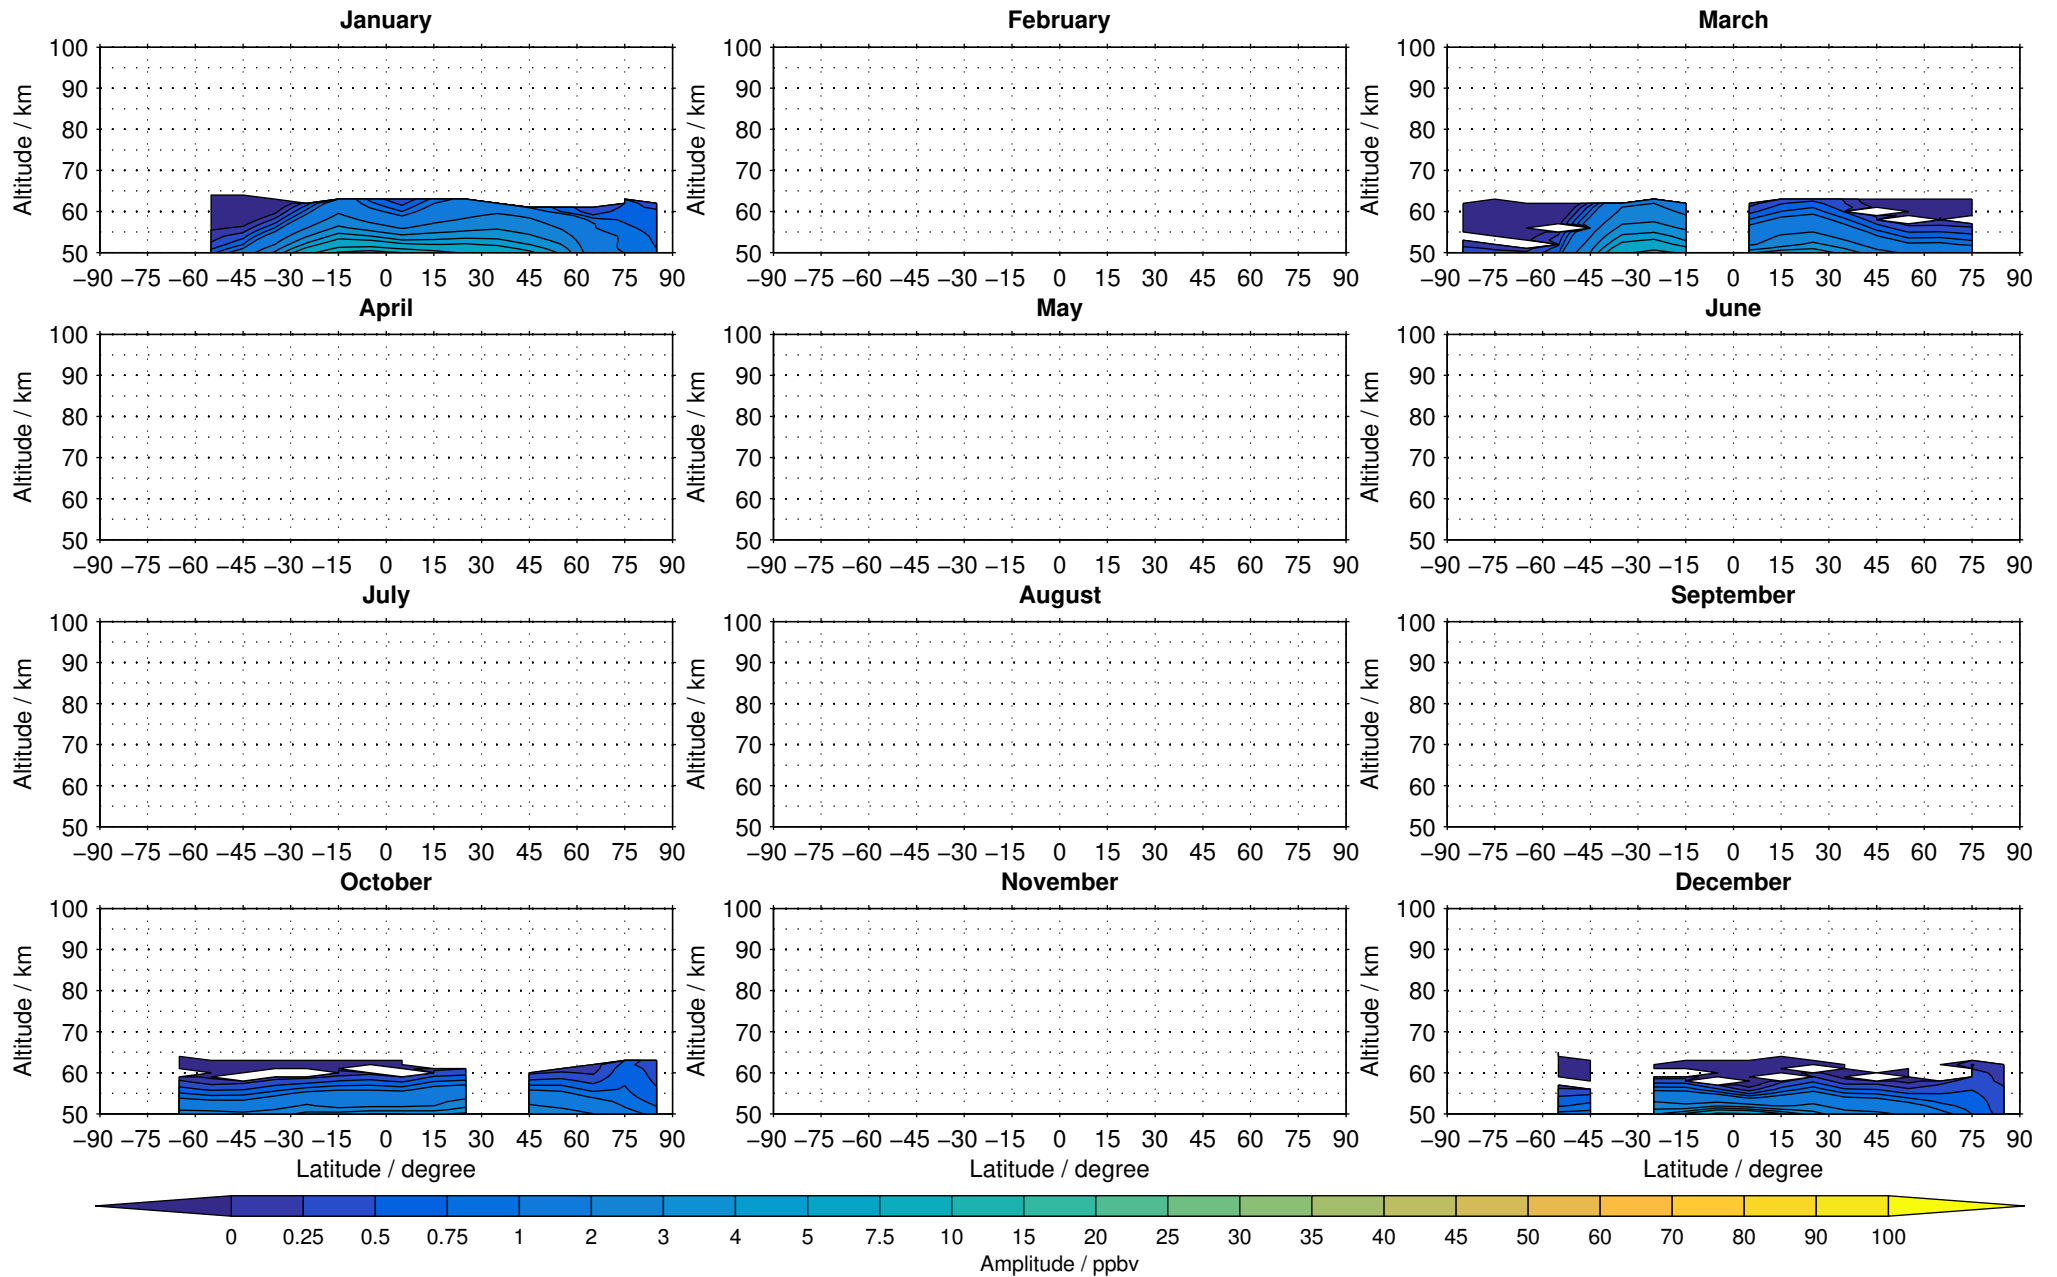

Envisat/MIPAS (IMKIAA) V5R v521 MA nighttime nitrous oxide distribution for 2005

Creation Time:
11-04-2017
21:22:31 LT

Envisat/MIPAS (IMKIAA) V5R v521 MA nighttime nitrous oxide distribution for 2006

Creation Time:
11-04-2017
21:22:32 LT

Envisat/MIPAS (IMKIAA) V5R v521 MA nighttime nitrous oxide distribution for 2007

Creation Time:
11-04-2017
21:22:32 LT

Envisat/MIPAS (IMKIAA) V5R v521 MA nighttime nitrous oxide distribution for 2008

Creation Time:
11-04-2017
21:22:33 LT

Envisat/MIPAS (IMKIAA) V5R v521 MA nighttime nitrous oxide distribution for 2009

Creation Time:
11-04-2017
21:22:34 LT

Envisat/MIPAS (IMKIAA) V5R v521 MA nighttime nitrous oxide distribution for 2010

Creation Time:
11-04-2017
21:22:35 LT

Envisat/MIPAS (IMKIAA) V5R v521 MA nighttime nitrous oxide distribution for 2011

Creation Time:
11-04-2017
21:22:36 LT

Envisat/MIPAS (IMKIAA) V5R v521 MA nighttime nitrous oxide distribution for 2012

Creation Time:
11-04-2017
21:22:37 LT