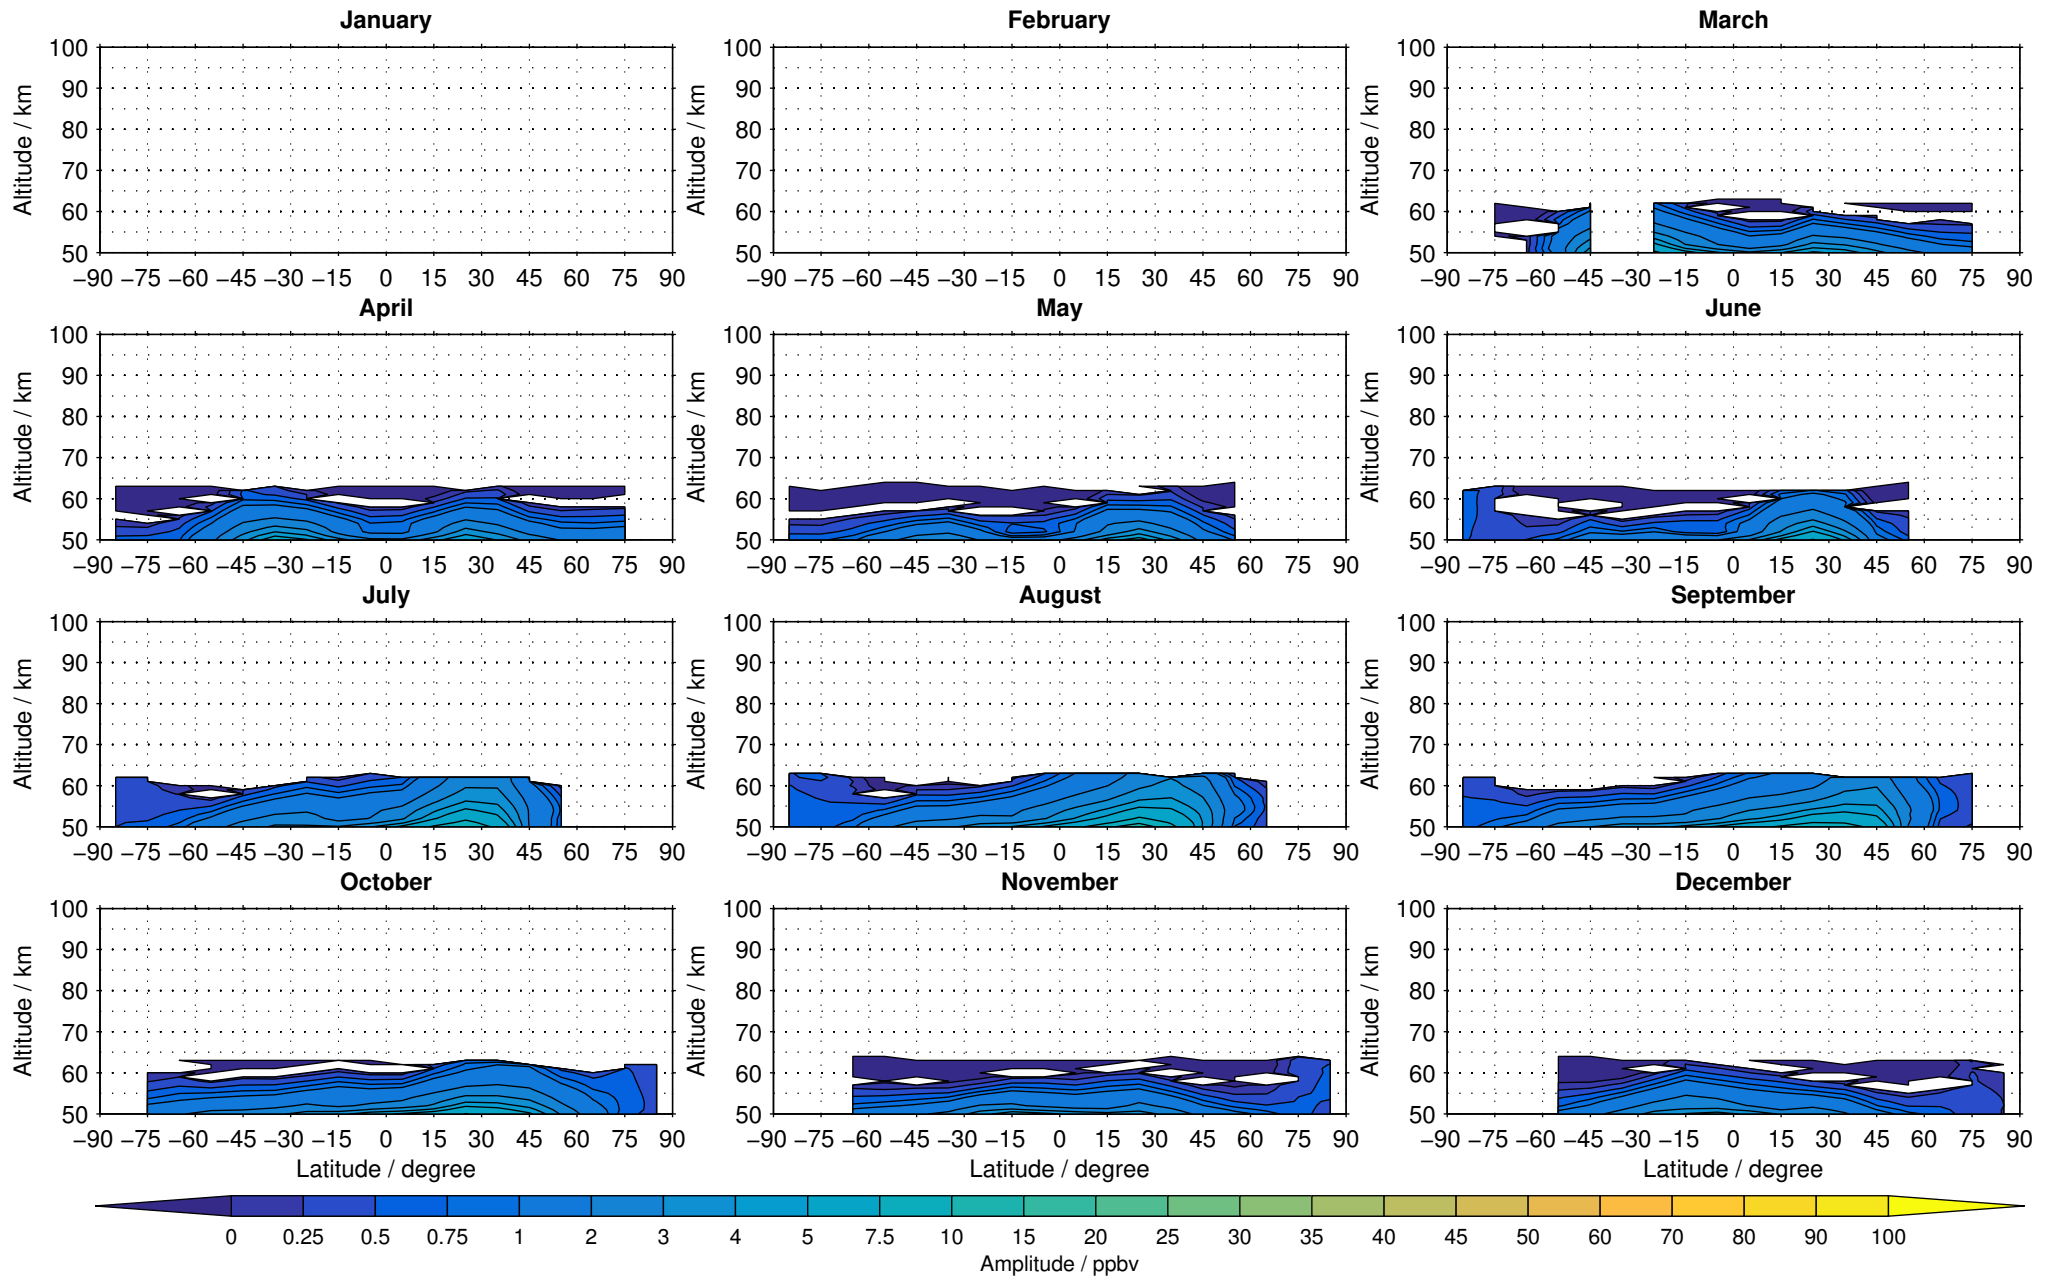

Envisat/MIPAS (IMKIAA) V5R v521 MA nighttime nitrous oxide distribution for 2005

Creation Time:
11-04-2017
21:22:31 LT

Envisat/MIPAS (IMKIAA) V5R v521 MA nighttime nitrous oxide distribution for 2006

Creation Time:
11-04-2017
21:22:32 LT

Envisat/MIPAS (IMKIAA) V5R v521 MA nighttime nitrous oxide distribution for 2007

Creation Time:
11-04-2017
21:22:32 LT

Envisat/MIPAS (IMKIAA) V5R v521 MA nighttime nitrous oxide distribution for 2008

Creation Time:
11-04-2017
21:22:33 LT

Envisat/MIPAS (IMKIAA) V5R v521 MA nighttime nitrous oxide distribution for 2009

Creation Time:
11-04-2017
21:22:34 LT

Envisat/MIPAS (IMKIAA) V5R v521 MA nighttime nitrous oxide distribution for 2010

Creation Time:
11-04-2017
21:22:35 LT