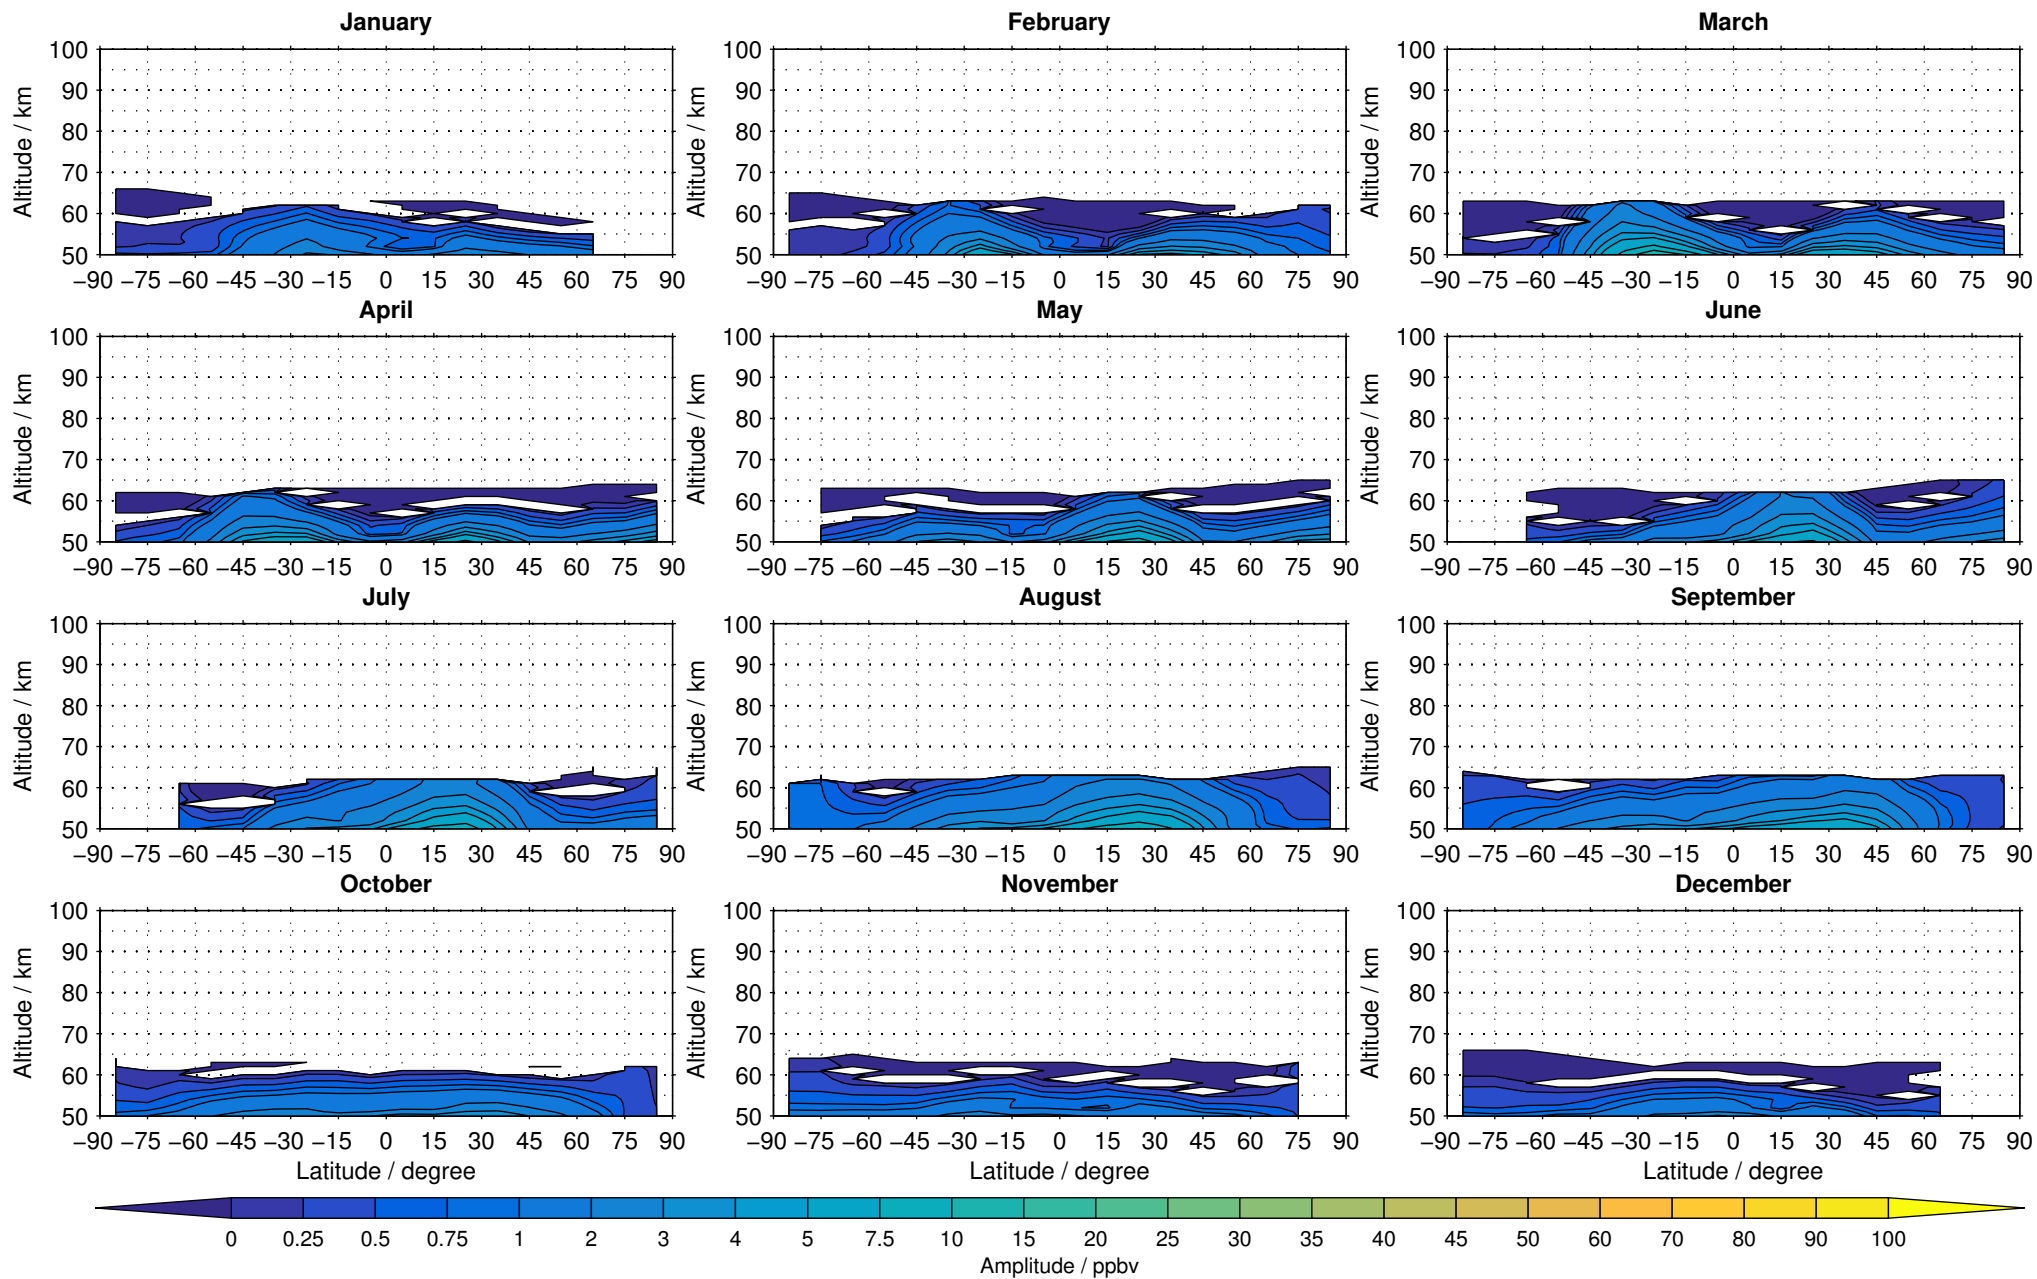

Envisat/MIPAS (IMKIAA) V5R v521 MA daytime nitrous oxide distribution for 2007

Creation Time:
11-04-2017
21:22:12 LT

Envisat/MIPAS (IMKIAA) V5R v521 MA daytime nitrous oxide distribution for 2008

Creation Time:
11-04-2017
21:22:13 LT

Envisat/MIPAS (IMKIAA) V5R v521 MA daytime nitrous oxide distribution for 2009

Creation Time:
11-04-2017
21:22:14 LT

Envisat/MIPAS (IMKIAA) V5R v521 MA daytime nitrous oxide distribution for 2010

Creation Time:
11-04-2017
21:22:15 LT

Envisat/MIPAS (IMKIAA) V5R v521 MA daytime nitrous oxide distribution for 2011

Creation Time:
11-04-2017
21:22:16 LT

Envisat/MIPAS (IMKIAA) V5R v521 MA daytime nitrous oxide distribution for 2012

Creation Time:
11-04-2017
21:22:17 LT