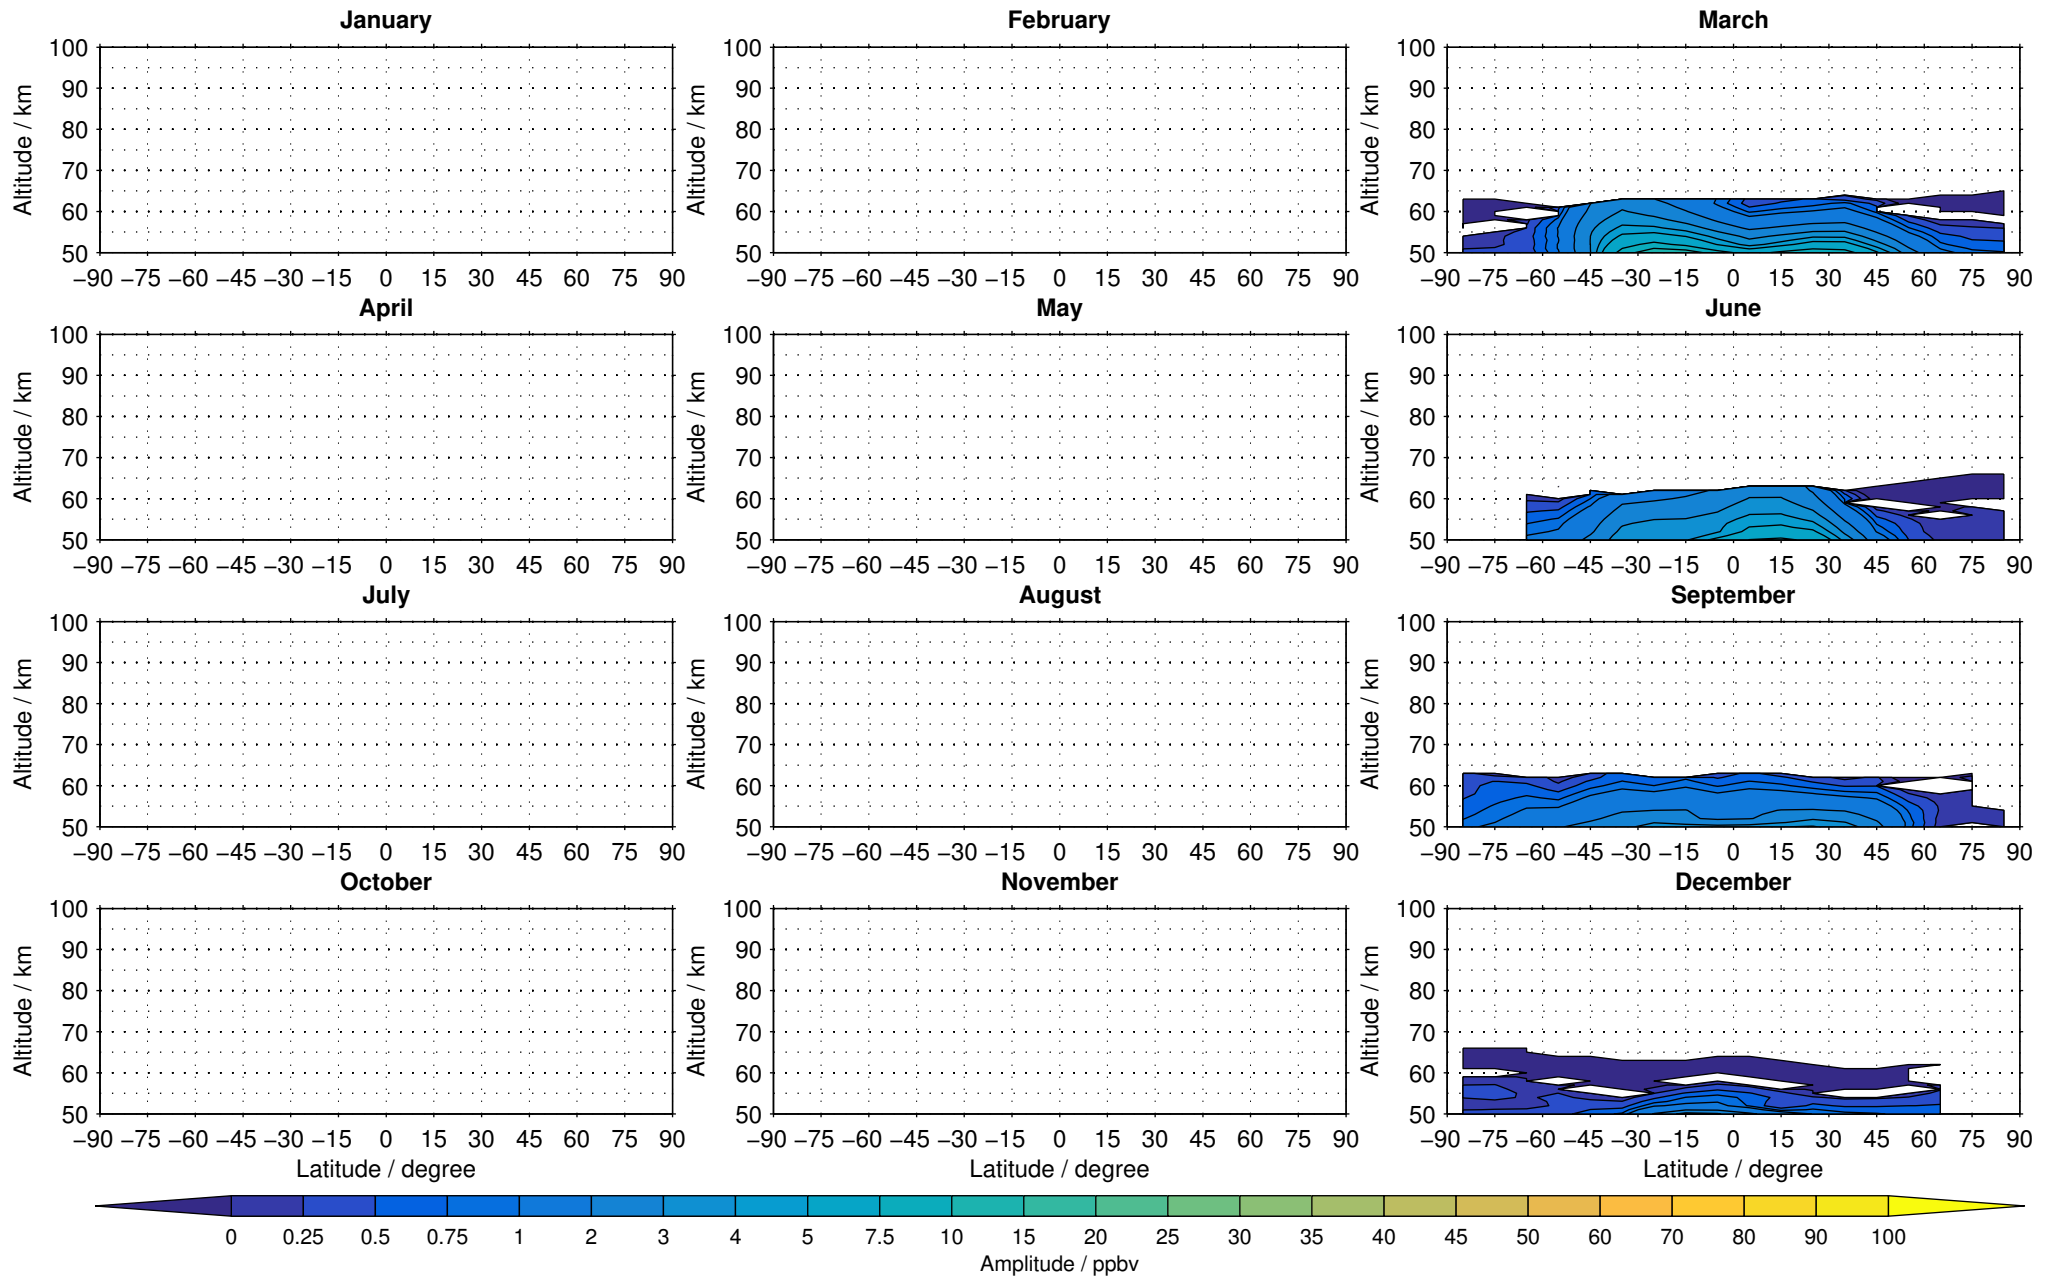

Envisat/MIPAS (IMKIAA) V5R v521 MA daytime nitrous oxide distribution for 2005

Creation Time:
11-04-2017
21:22:11 LT

Envisat/MIPAS (IMKIAA) V5R v521 MA daytime nitrous oxide distribution for 2006

Creation Time:
11-04-2017
21:22:12 LT

Envisat/MIPAS (IMKIAA) V5R v521 MA daytime nitrous oxide distribution for 2007

Creation Time:
11-04-2017
21:22:12 LT

Envisat/MIPAS (IMKIAA) V5R v521 MA daytime nitrous oxide distribution for 2008

Creation Time:
11-04-2017
21:22:13 LT

Envisat/MIPAS (IMKIAA) V5R v521 MA daytime nitrous oxide distribution for 2009

Creation Time:
11-04-2017
21:22:14 LT

Envisat/MIPAS (IMKIAA) V5R v521 MA daytime nitrous oxide distribution for 2010

Creation Time:
11-04-2017
21:22:15 LT