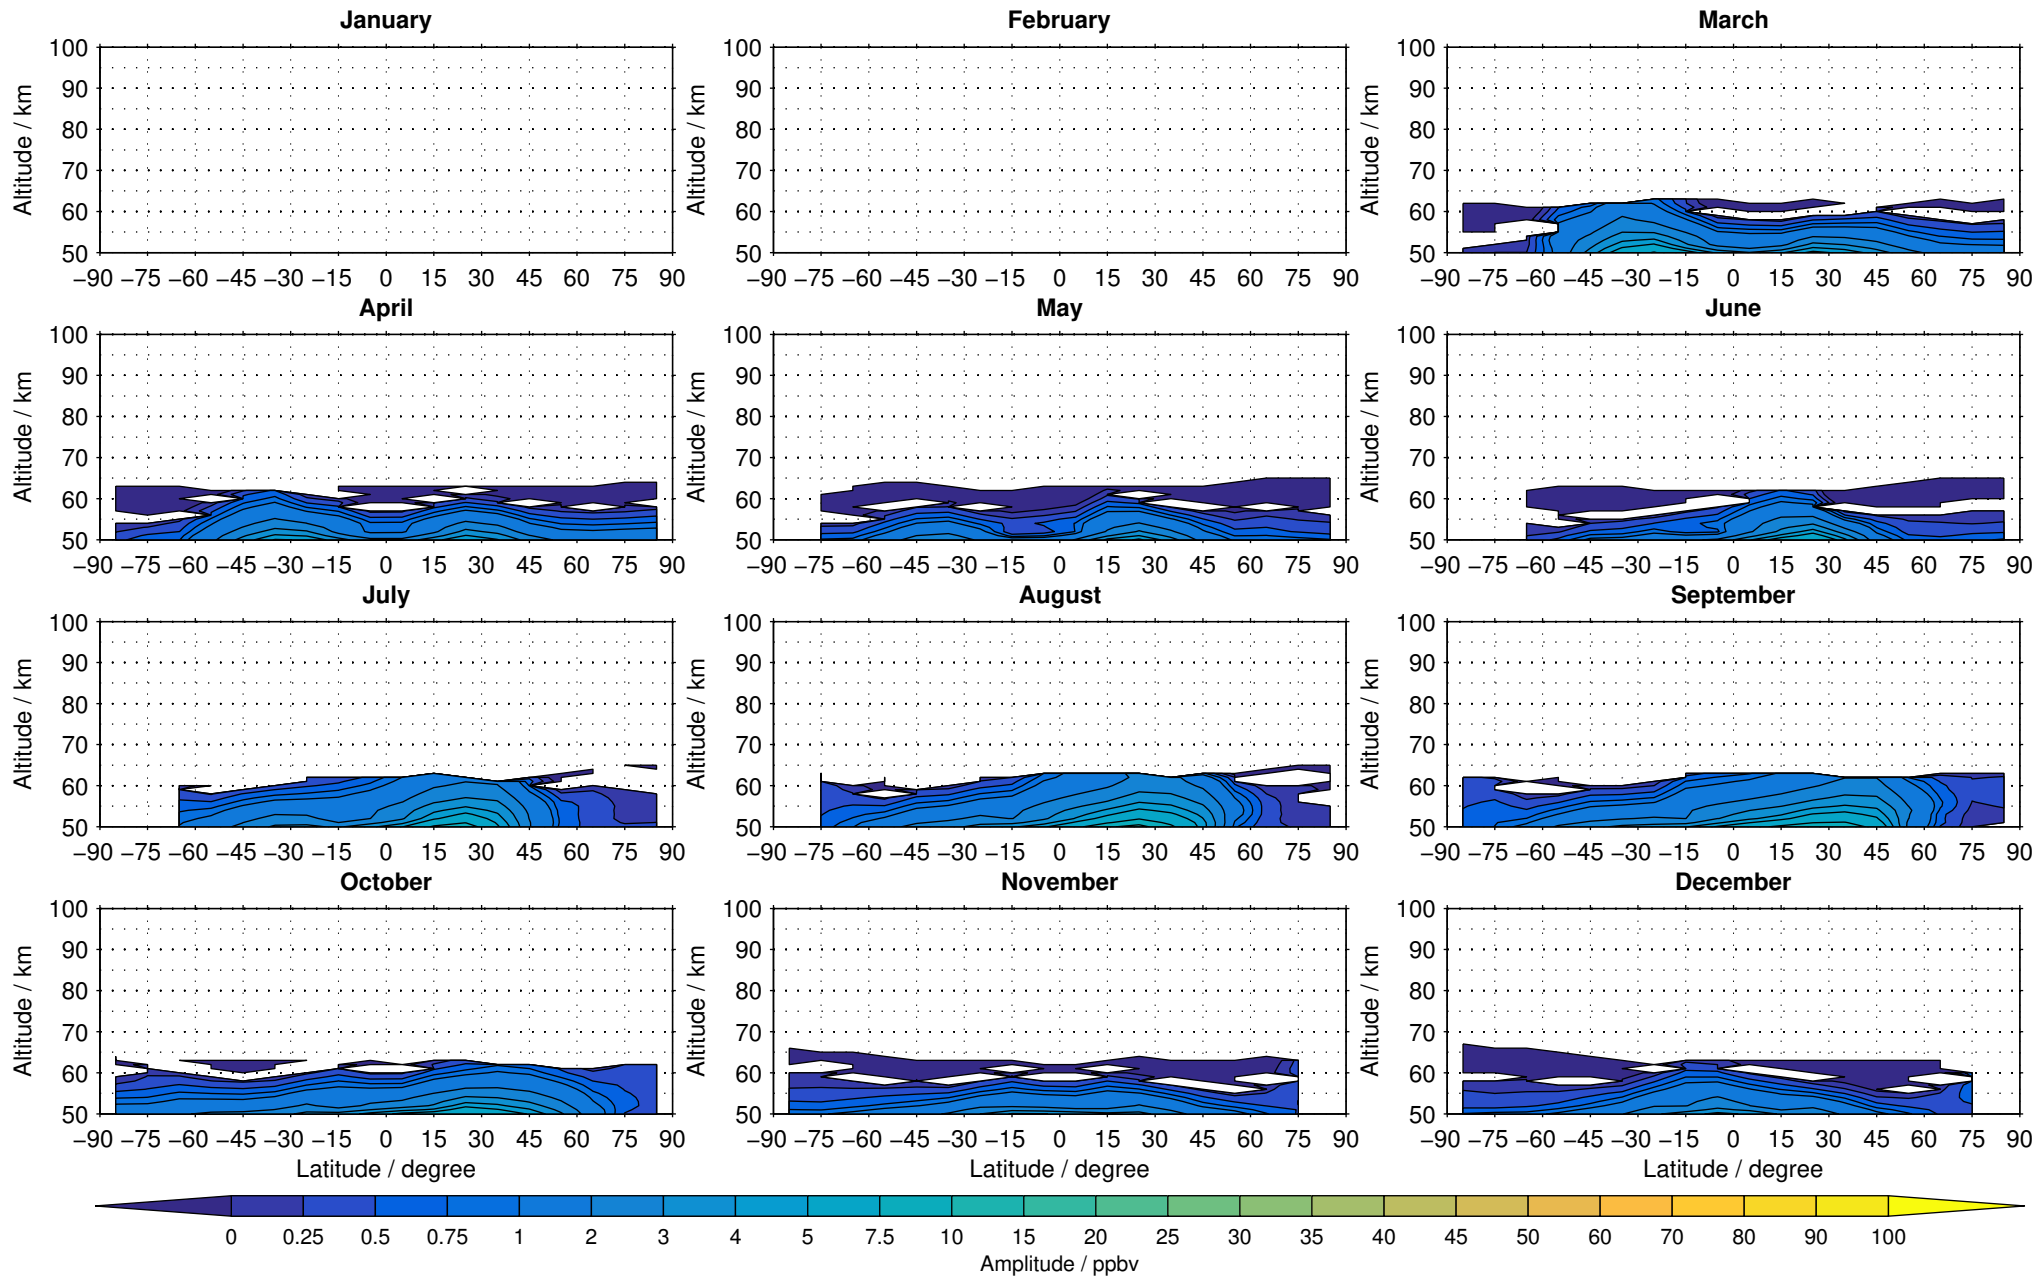

Envisat/MIPAS (IMKIAA) V5R v521 MA daytime nitrous oxide distribution for 2005

Creation Time:
11-04-2017
21:22:11 LT

Envisat/MIPAS (IMKIAA) V5R v521 MA daytime nitrous oxide distribution for 2006

Creation Time:
11-04-2017
21:22:12 LT

Envisat/MIPAS (IMKIAA) V5R v521 MA daytime nitrous oxide distribution for 2007

Creation Time:
11-04-2017
21:22:12 LT

Envisat/MIPAS (IMKIAA) V5R v521 MA daytime nitrous oxide distribution for 2008

Creation Time:
11-04-2017
21:22:13 LT

Envisat/MIPAS (IMKIAA) V5R v521 MA daytime nitrous oxide distribution for 2009

Creation Time:
11-04-2017
21:22:14 LT

Envisat/MIPAS (IMKIAA) V5R v521 MA daytime nitrous oxide distribution for 2010

Creation Time:
11-04-2017
21:22:15 LT