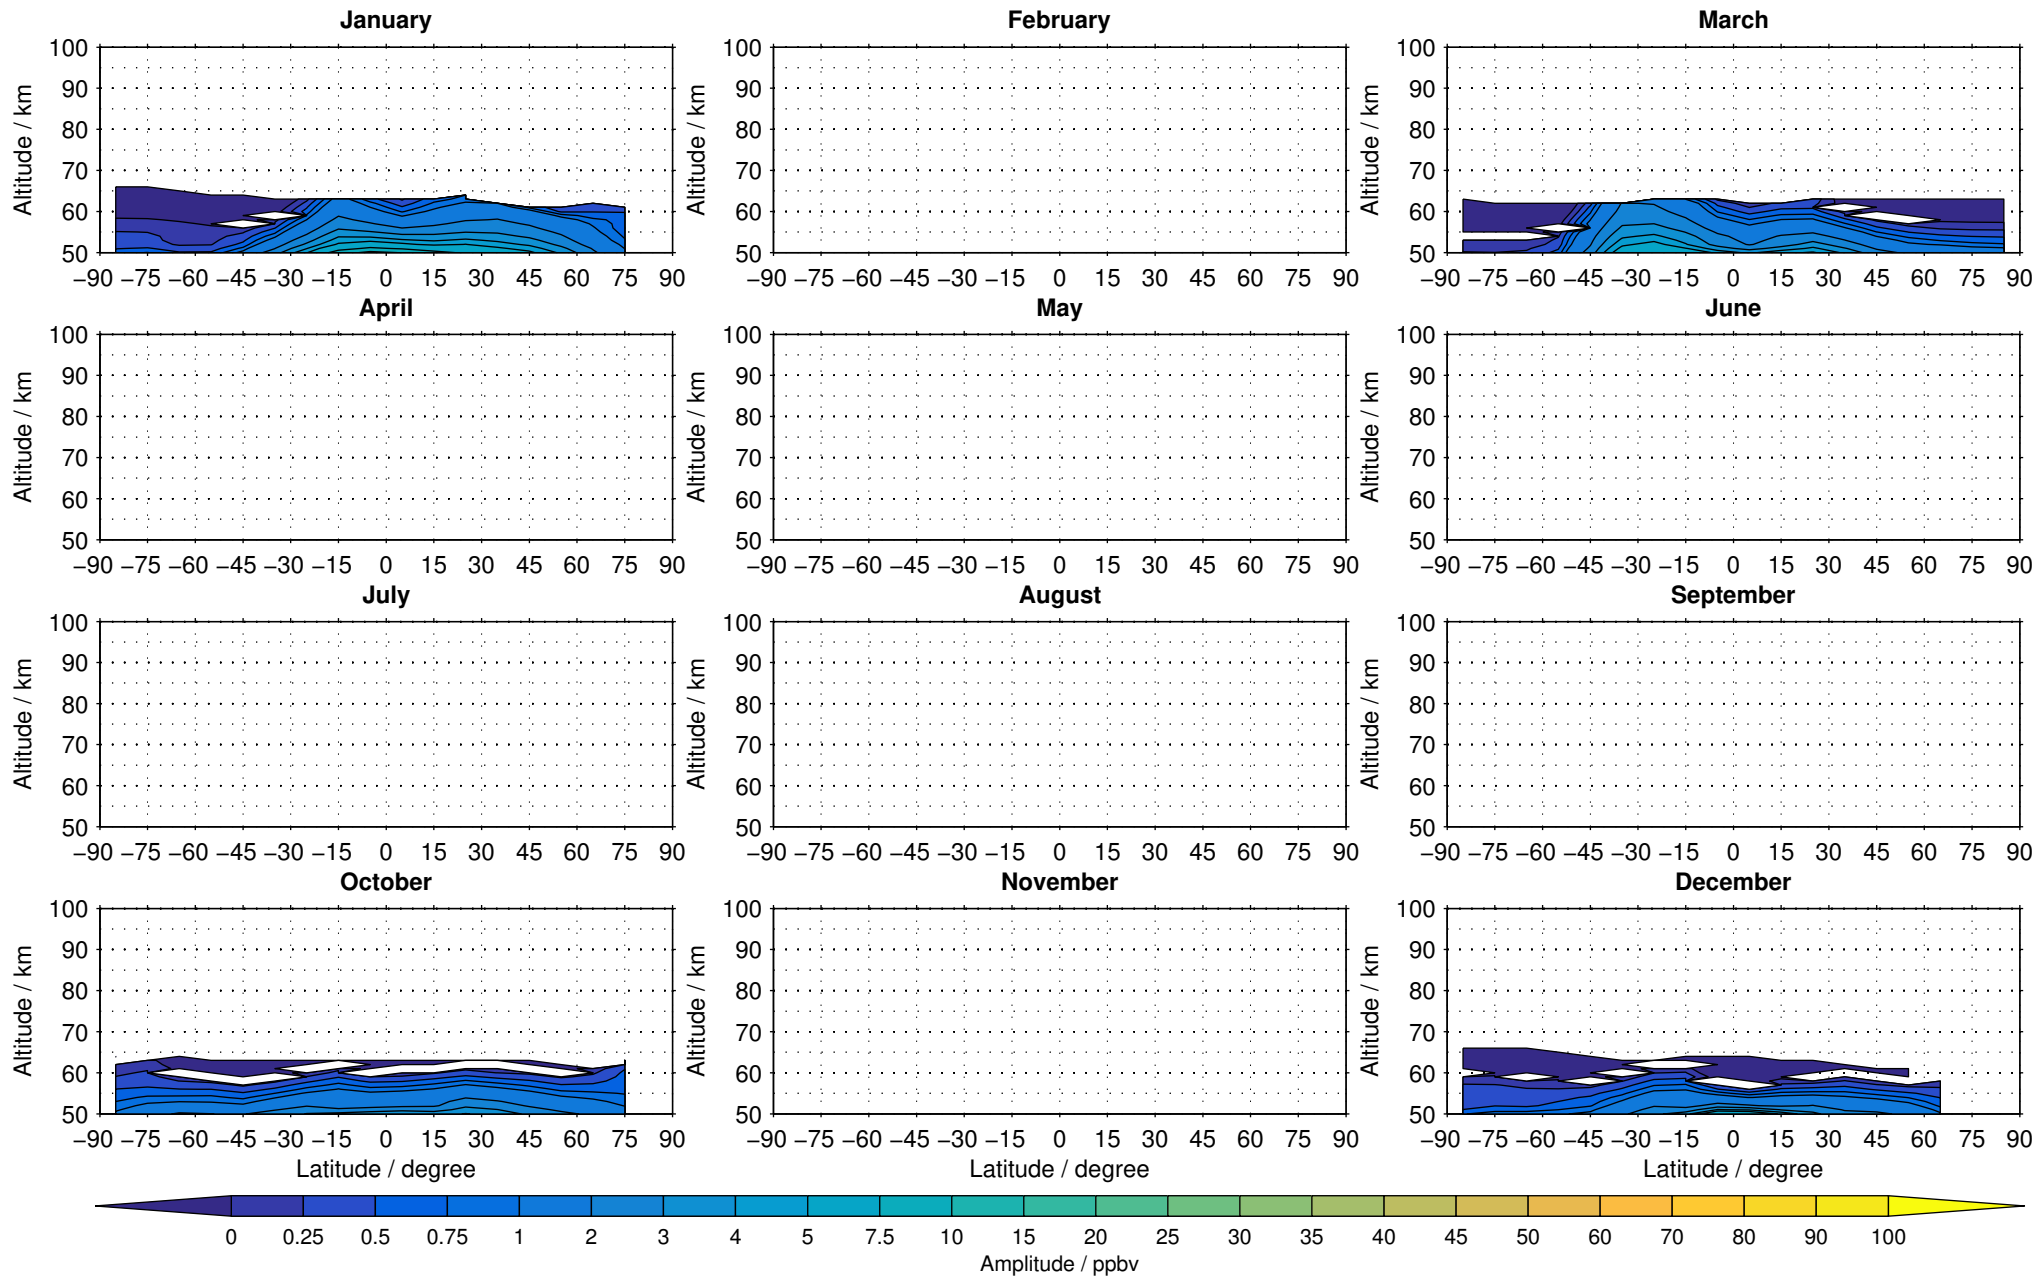

Envisat/MIPAS (IMKIAA) V5R v521 MA daytime nitrous oxide distribution for 2005

Creation Time:
11-04-2017
21:22:11 LT

Envisat/MIPAS (IMKIAA) V5R v521 MA daytime nitrous oxide distribution for 2006

Creation Time:
11-04-2017
21:22:12 LT

Envisat/MIPAS (IMKIAA) V5R v521 MA daytime nitrous oxide distribution for 2007

Creation Time:
11-04-2017
21:22:12 LT

Envisat/MIPAS (IMKIAA) V5R v521 MA daytime nitrous oxide distribution for 2008

Creation Time:
11-04-2017
21:22:13 LT

Envisat/MIPAS (IMKIAA) V5R v521 MA daytime nitrous oxide distribution for 2009

Creation Time:
11-04-2017
21:22:14 LT

Envisat/MIPAS (IMKIAA) V5R v521 MA daytime nitrous oxide distribution for 2010

Creation Time:
11-04-2017
21:22:15 LT