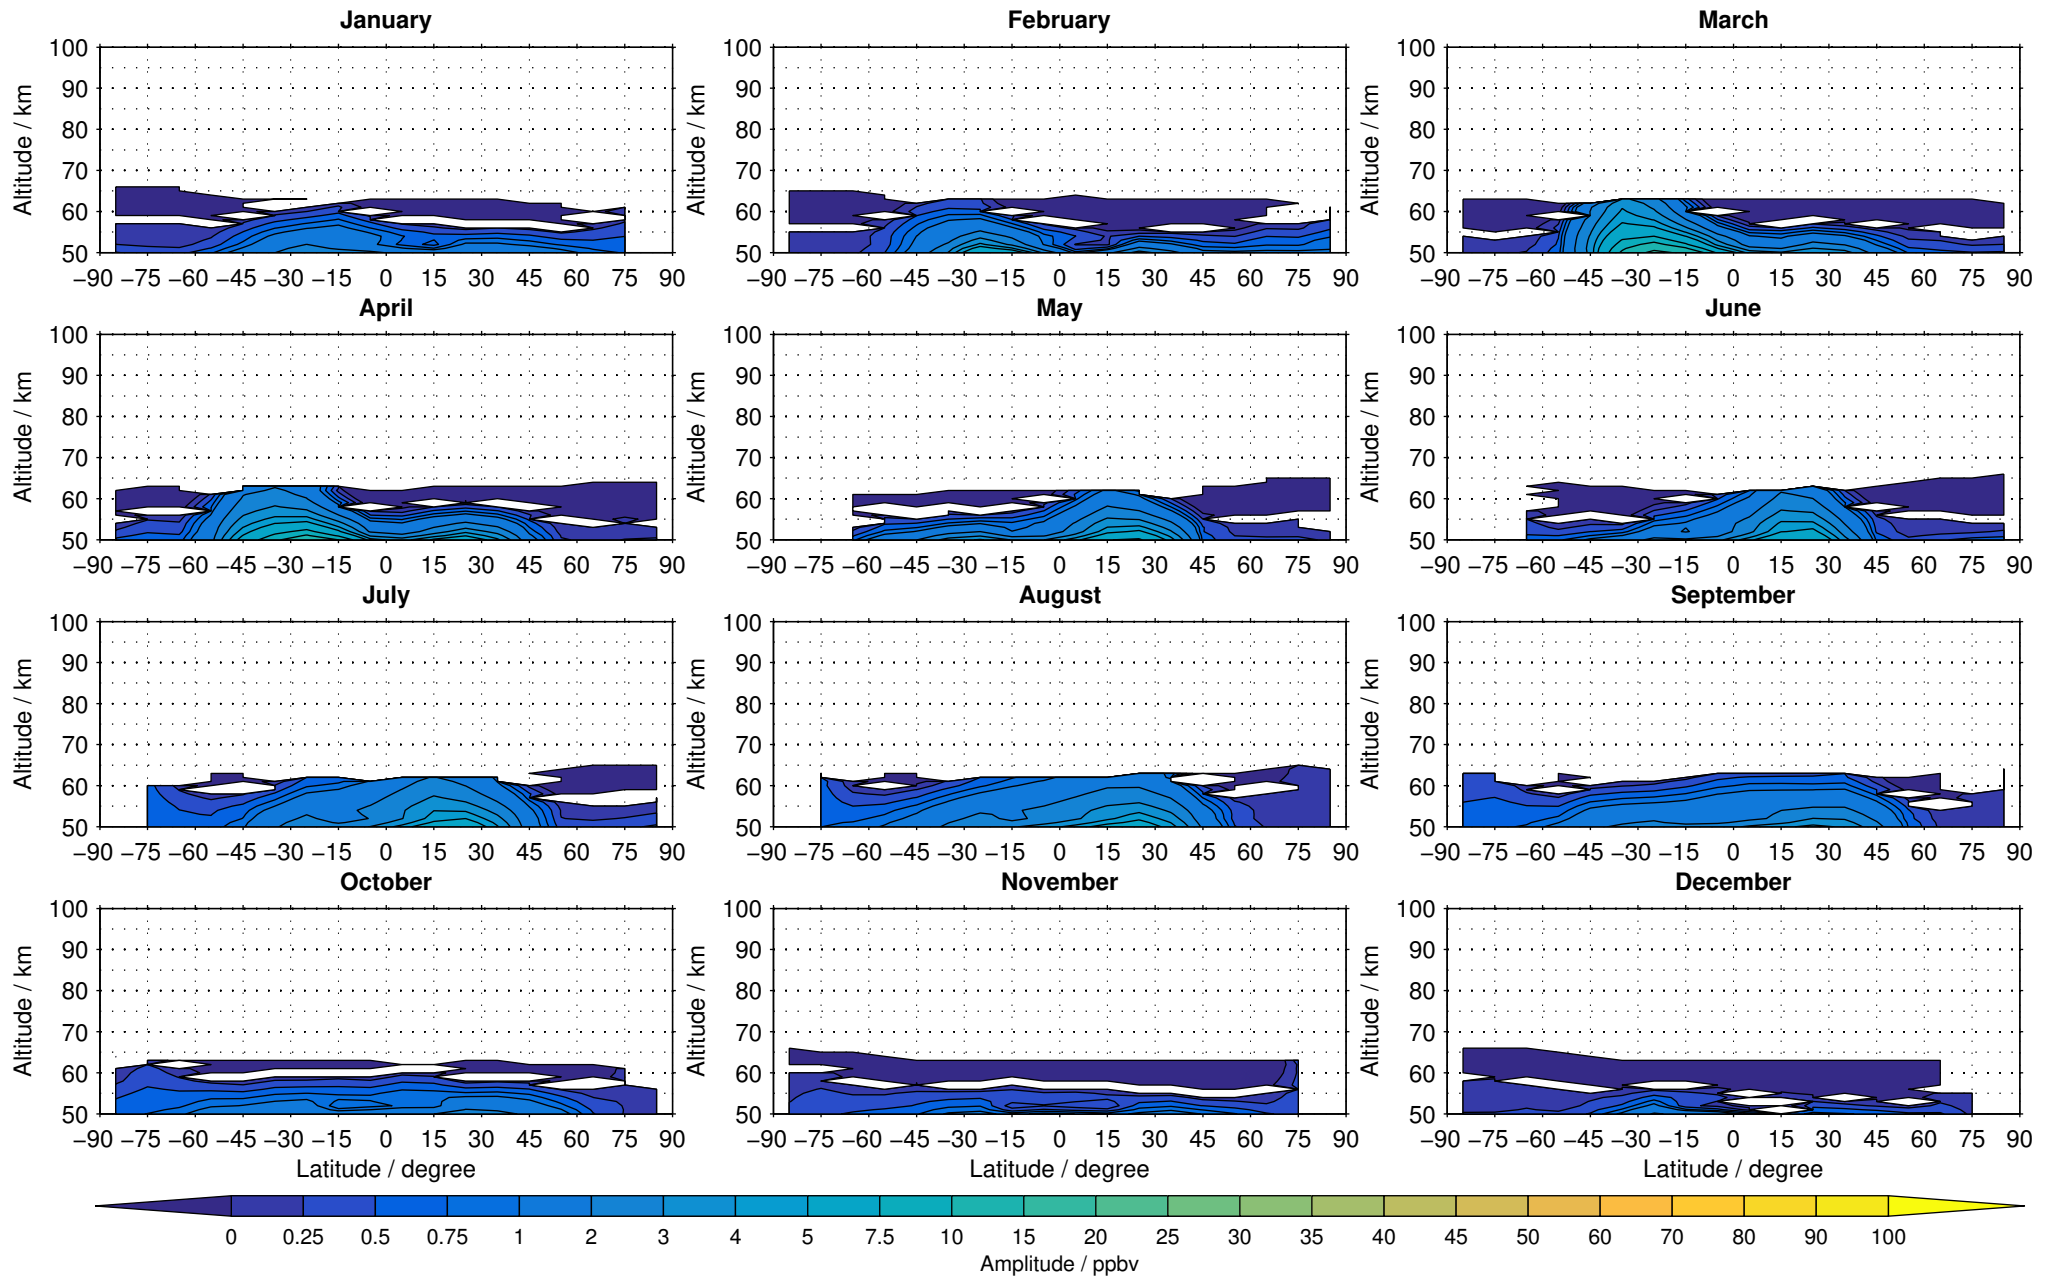

Envisat/MIPAS (IMKIAA) V5R v521 MA daytime nitrous oxide distribution for 2005

Creation Time:
11-04-2017
21:22:11 LT

Envisat/MIPAS (IMKIAA) V5R v521 MA daytime nitrous oxide distribution for 2006

Creation Time:
11-04-2017
21:22:12 LT

Envisat/MIPAS (IMKIAA) V5R v521 MA daytime nitrous oxide distribution for 2007

Creation Time:
11-04-2017
21:22:12 LT

Envisat/MIPAS (IMKIAA) V5R v521 MA daytime nitrous oxide distribution for 2008

Creation Time:
11-04-2017
21:22:13 LT

Envisat/MIPAS (IMKIAA) V5R v521 MA daytime nitrous oxide distribution for 2009

Creation Time:
11-04-2017
21:22:14 LT

Envisat/MIPAS (IMKIAA) V5R v521 MA daytime nitrous oxide distribution for 2010

Creation Time:
11-04-2017
21:22:15 LT