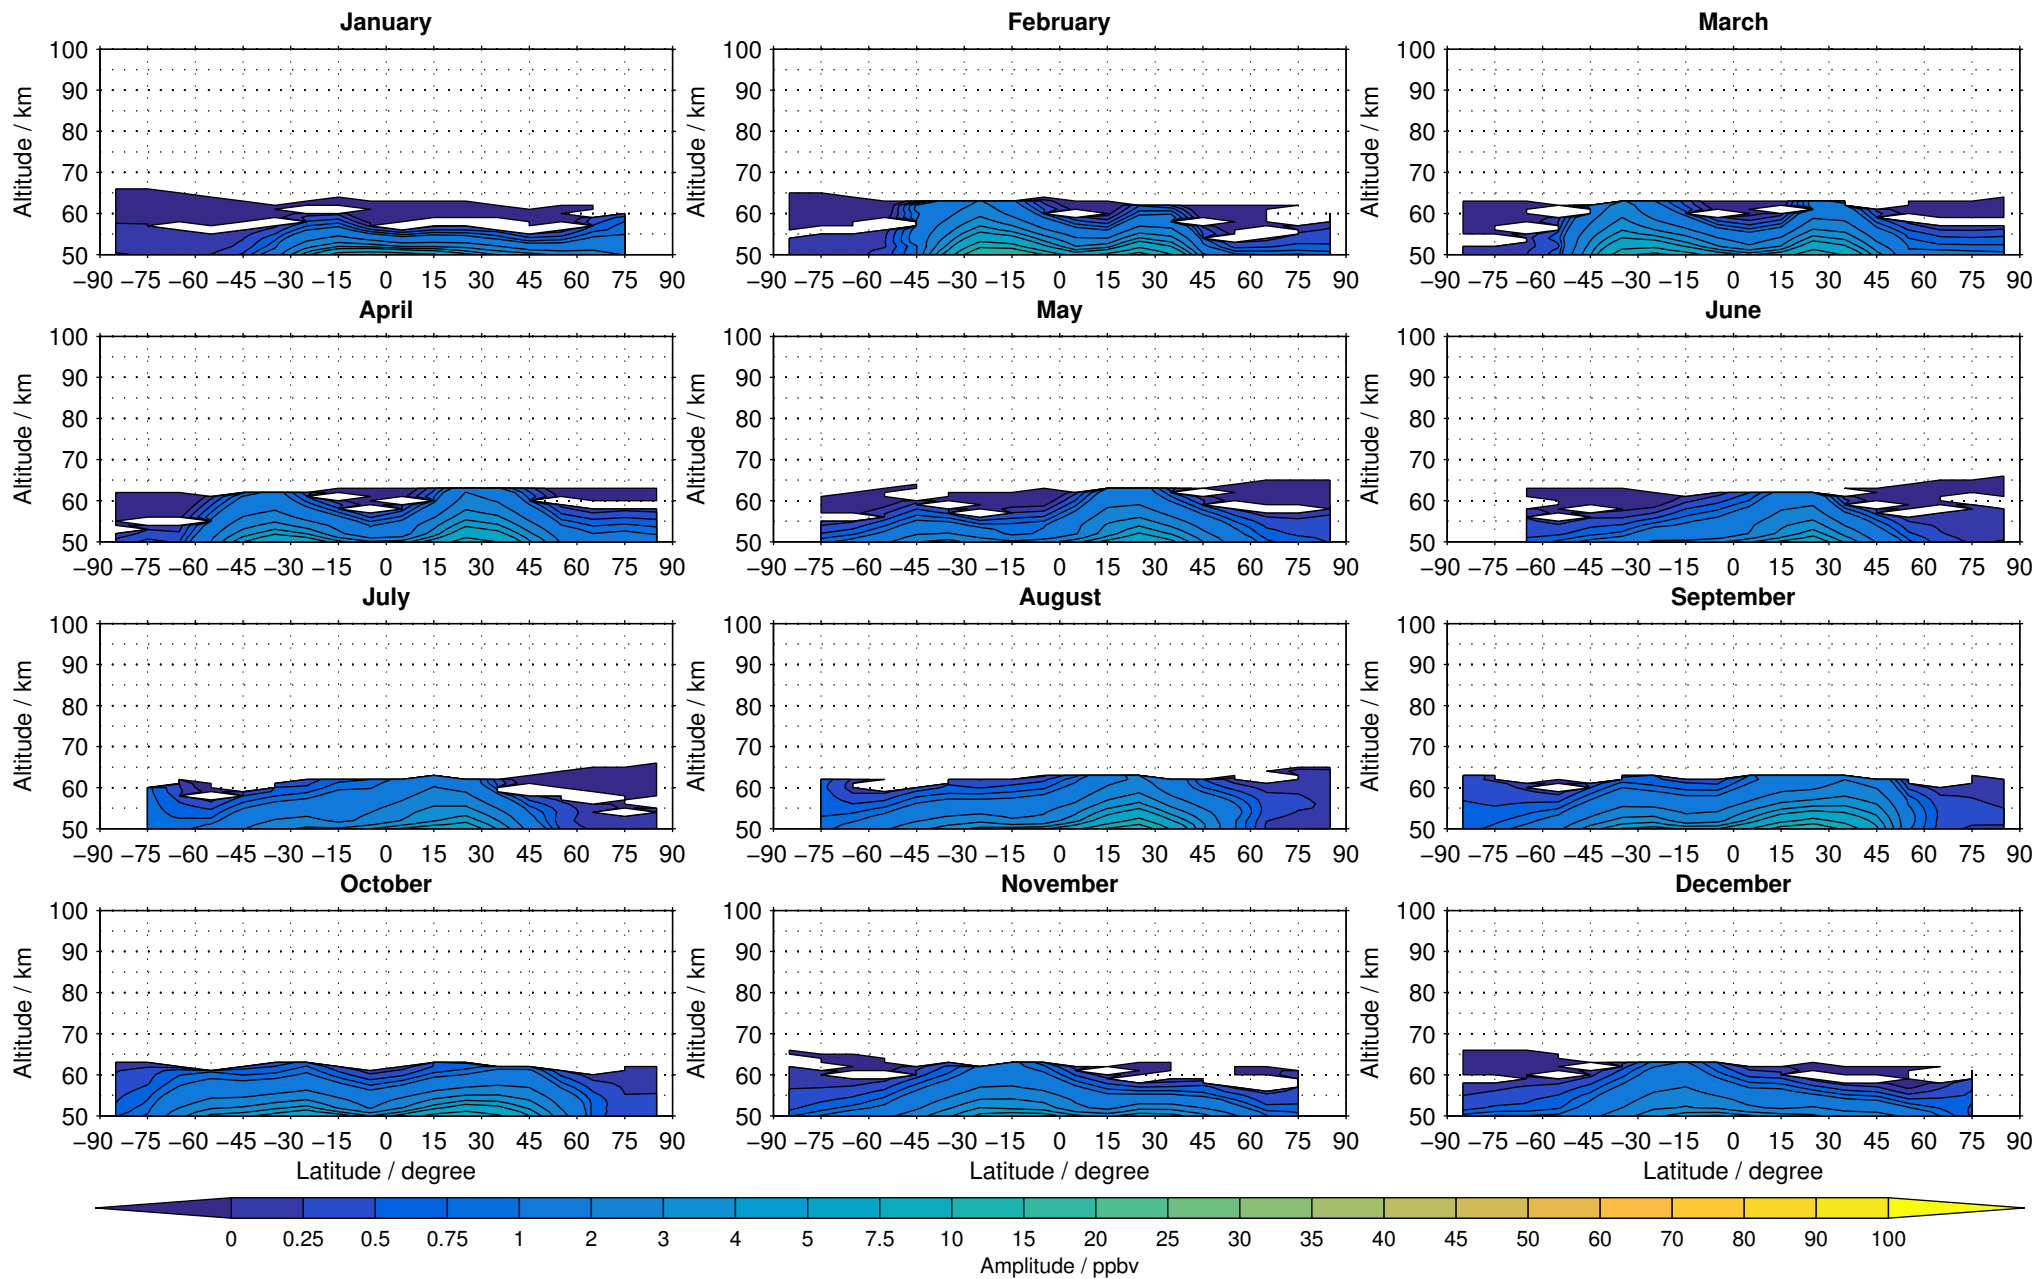

Envisat/MIPAS (IMKIAA) V5R v521 MA daytime nitrous oxide distribution for 2007

Creation Time:
11-04-2017
21:22:12 LT

Envisat/MIPAS (IMKIAA) V5R v521 MA daytime nitrous oxide distribution for 2008

Creation Time:
11-04-2017
21:22:13 LT

Envisat/MIPAS (IMKIAA) V5R v521 MA daytime nitrous oxide distribution for 2009

Creation Time:
11-04-2017
21:22:14 LT

Envisat/MIPAS (IMKIAA) V5R v521 MA daytime nitrous oxide distribution for 2010

Creation Time:
11-04-2017
21:22:15 LT

Envisat/MIPAS (IMKIAA) V5R v521 MA daytime nitrous oxide distribution for 2011

Creation Time:
11-04-2017
21:22:16 LT

Envisat/MIPAS (IMKIAA) V5R v521 MA daytime nitrous oxide distribution for 2012

Creation Time:
11-04-2017
21:22:17 LT