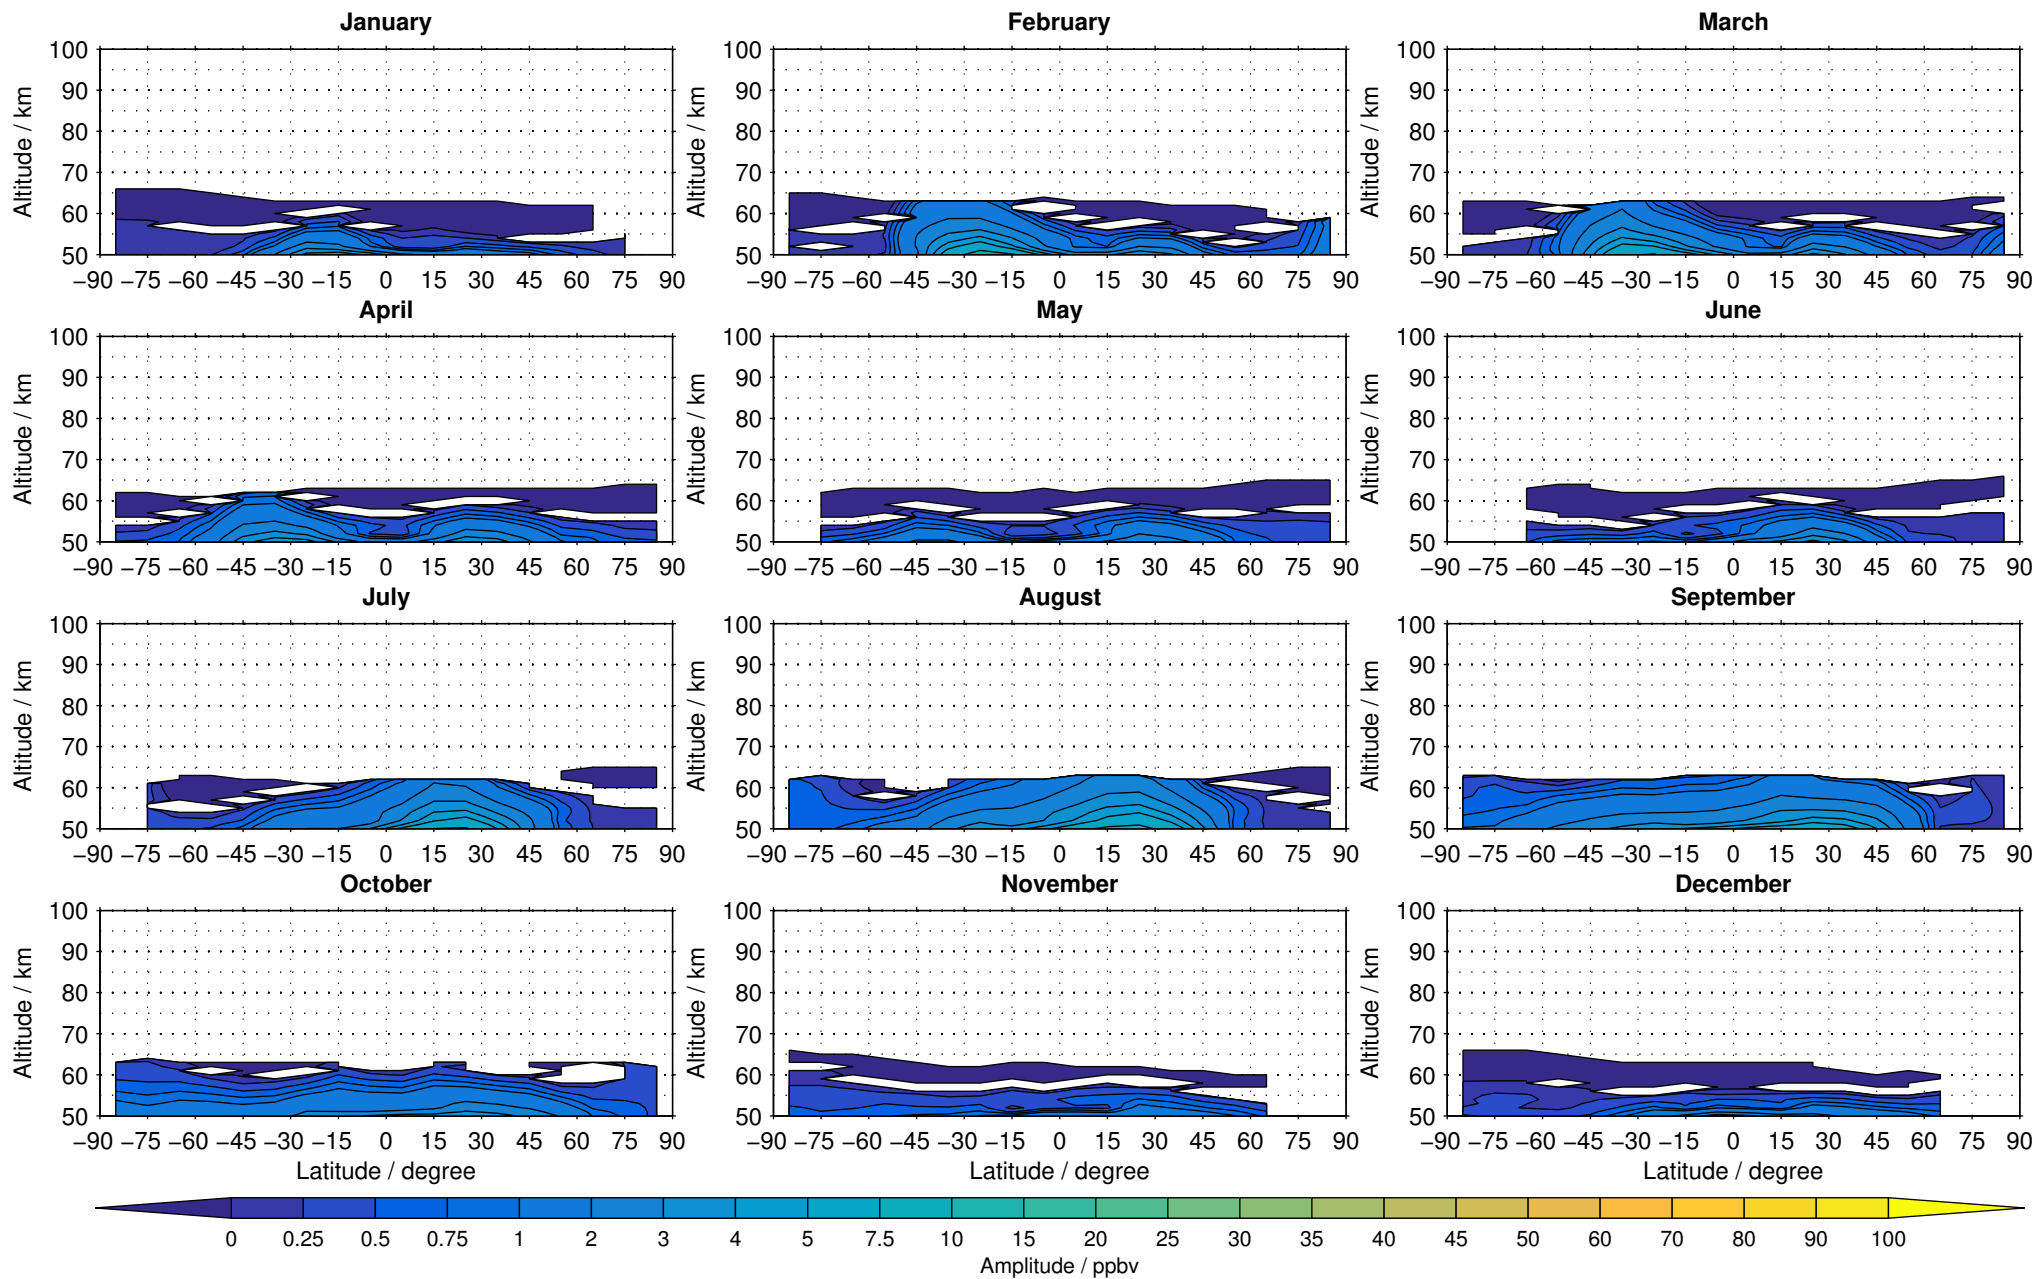

Envisat/MIPAS (IMKIAA) V5R v521 MA daytime nitrous oxide distribution for 2007

Creation Time:
11-04-2017
21:22:12 LT

Envisat/MIPAS (IMKIAA) V5R v521 MA daytime nitrous oxide distribution for 2008

Creation Time:
11-04-2017
21:22:13 LT

Envisat/MIPAS (IMKIAA) V5R v521 MA daytime nitrous oxide distribution for 2009

Creation Time:
11-04-2017
21:22:14 LT

Envisat/MIPAS (IMKIAA) V5R v521 MA daytime nitrous oxide distribution for 2010

Creation Time:
11-04-2017
21:22:15 LT

Envisat/MIPAS (IMKIAA) V5R v521 MA daytime nitrous oxide distribution for 2011

Creation Time:
11-04-2017
21:22:16 LT

Envisat/MIPAS (IMKIAA) V5R v521 MA daytime nitrous oxide distribution for 2012

Creation Time:
11-04-2017
21:22:17 LT