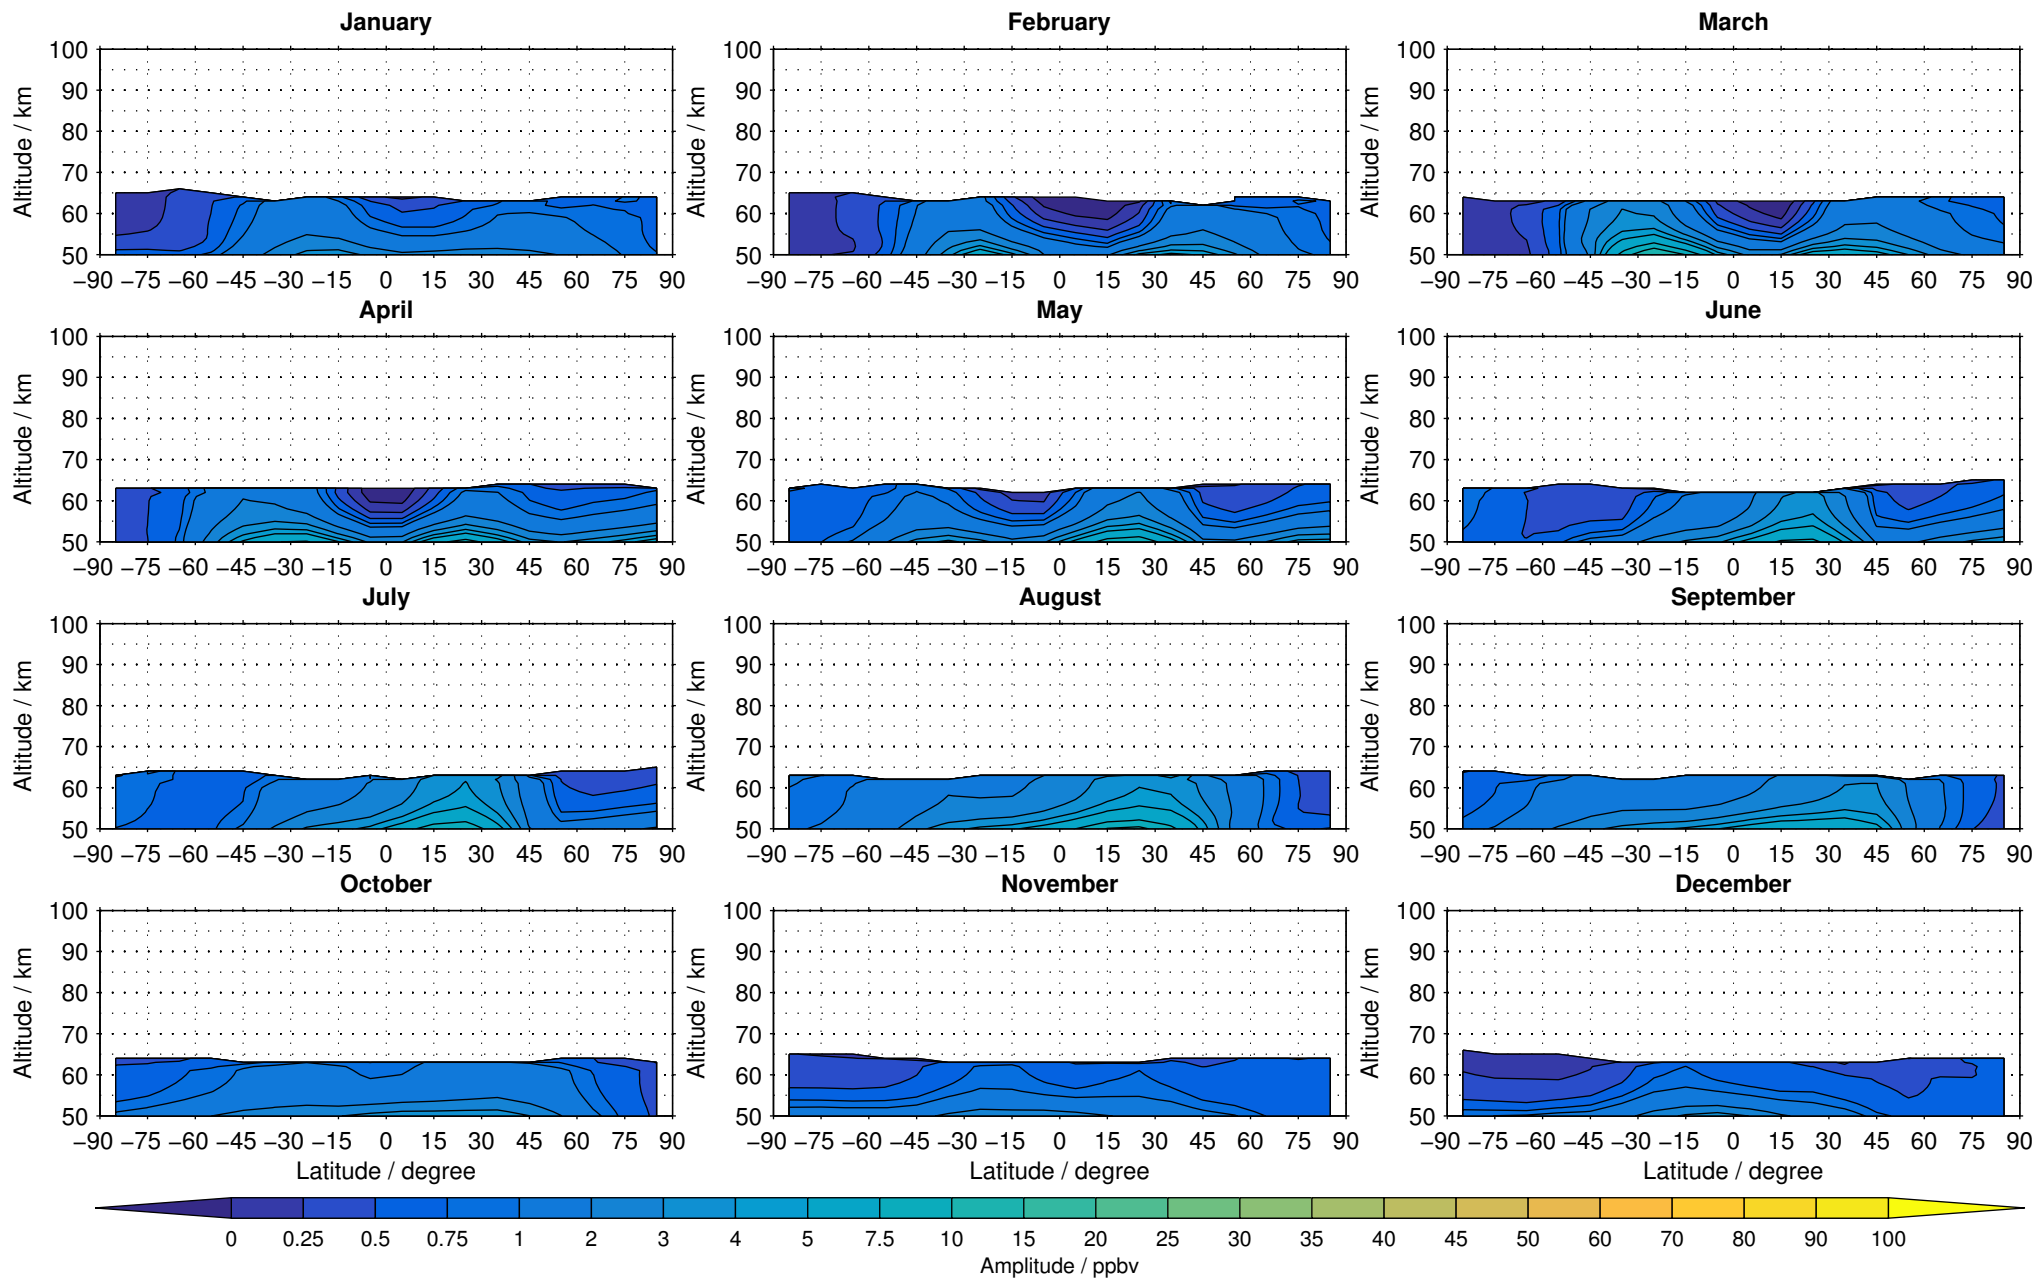

Envisat/MIPAS (IMKIAA) V5R v224/225 NOM nitrous oxide distribution for 2011

Creation Time:
11-04-2017
21:20:41 LT