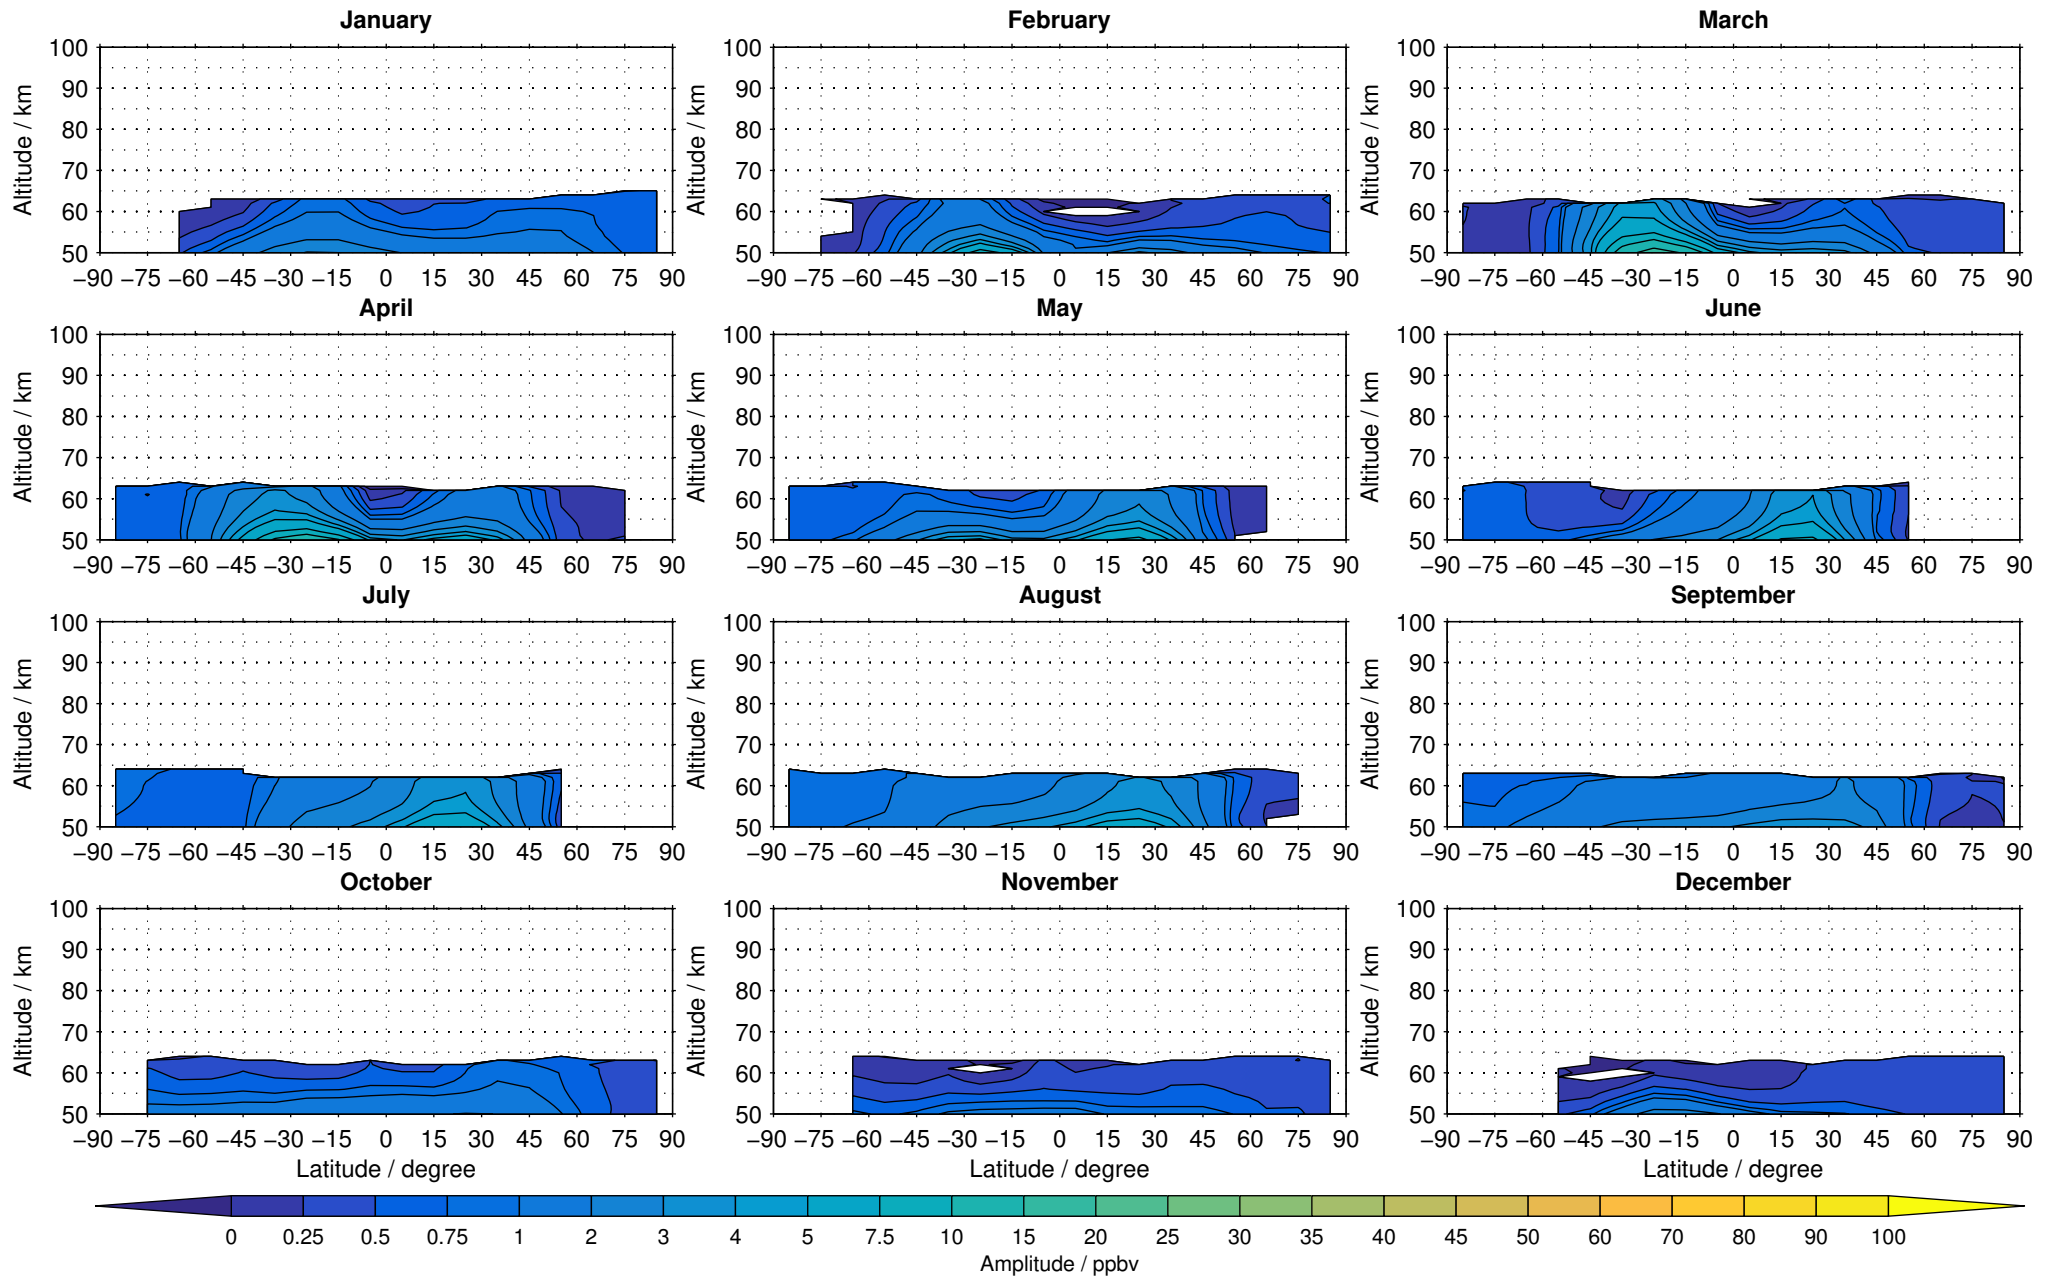

Creation Time:
11-04-2017
21:21:30 LT

Envisat/MIPAS (IMKIAA) V5R v224/225 NOM nighttime nitrous oxide distribution for 2007

Creation Time:
11-04-2017
21:21:31 LT

Envisat/MIPAS (IMKIAA) V5R v224/225 NOM nighttime nitrous oxide distribution for 2008

Creation Time:
11-04-2017
21:21:32 LT

Envisat/MIPAS (IMKIAA) V5R v224/225 NOM nighttime nitrous oxide distribution for 2009

Creation Time:
11-04-2017
21:21:33 LT

Envisat/MIPAS (IMKIAA) V5R v224/225 NOM nighttime nitrous oxide distribution for 2010

Creation Time:
11-04-2017
21:21:33 LT

Envisat/MIPAS (IMKIAA) V5R v224/225 NOM nighttime nitrous oxide distribution for 2011

Creation Time:
11-04-2017
21:21:34 LT

Envisat/MIPAS (IMKIAA) V5R v224/225 NOM nighttime nitrous oxide distribution for 2012