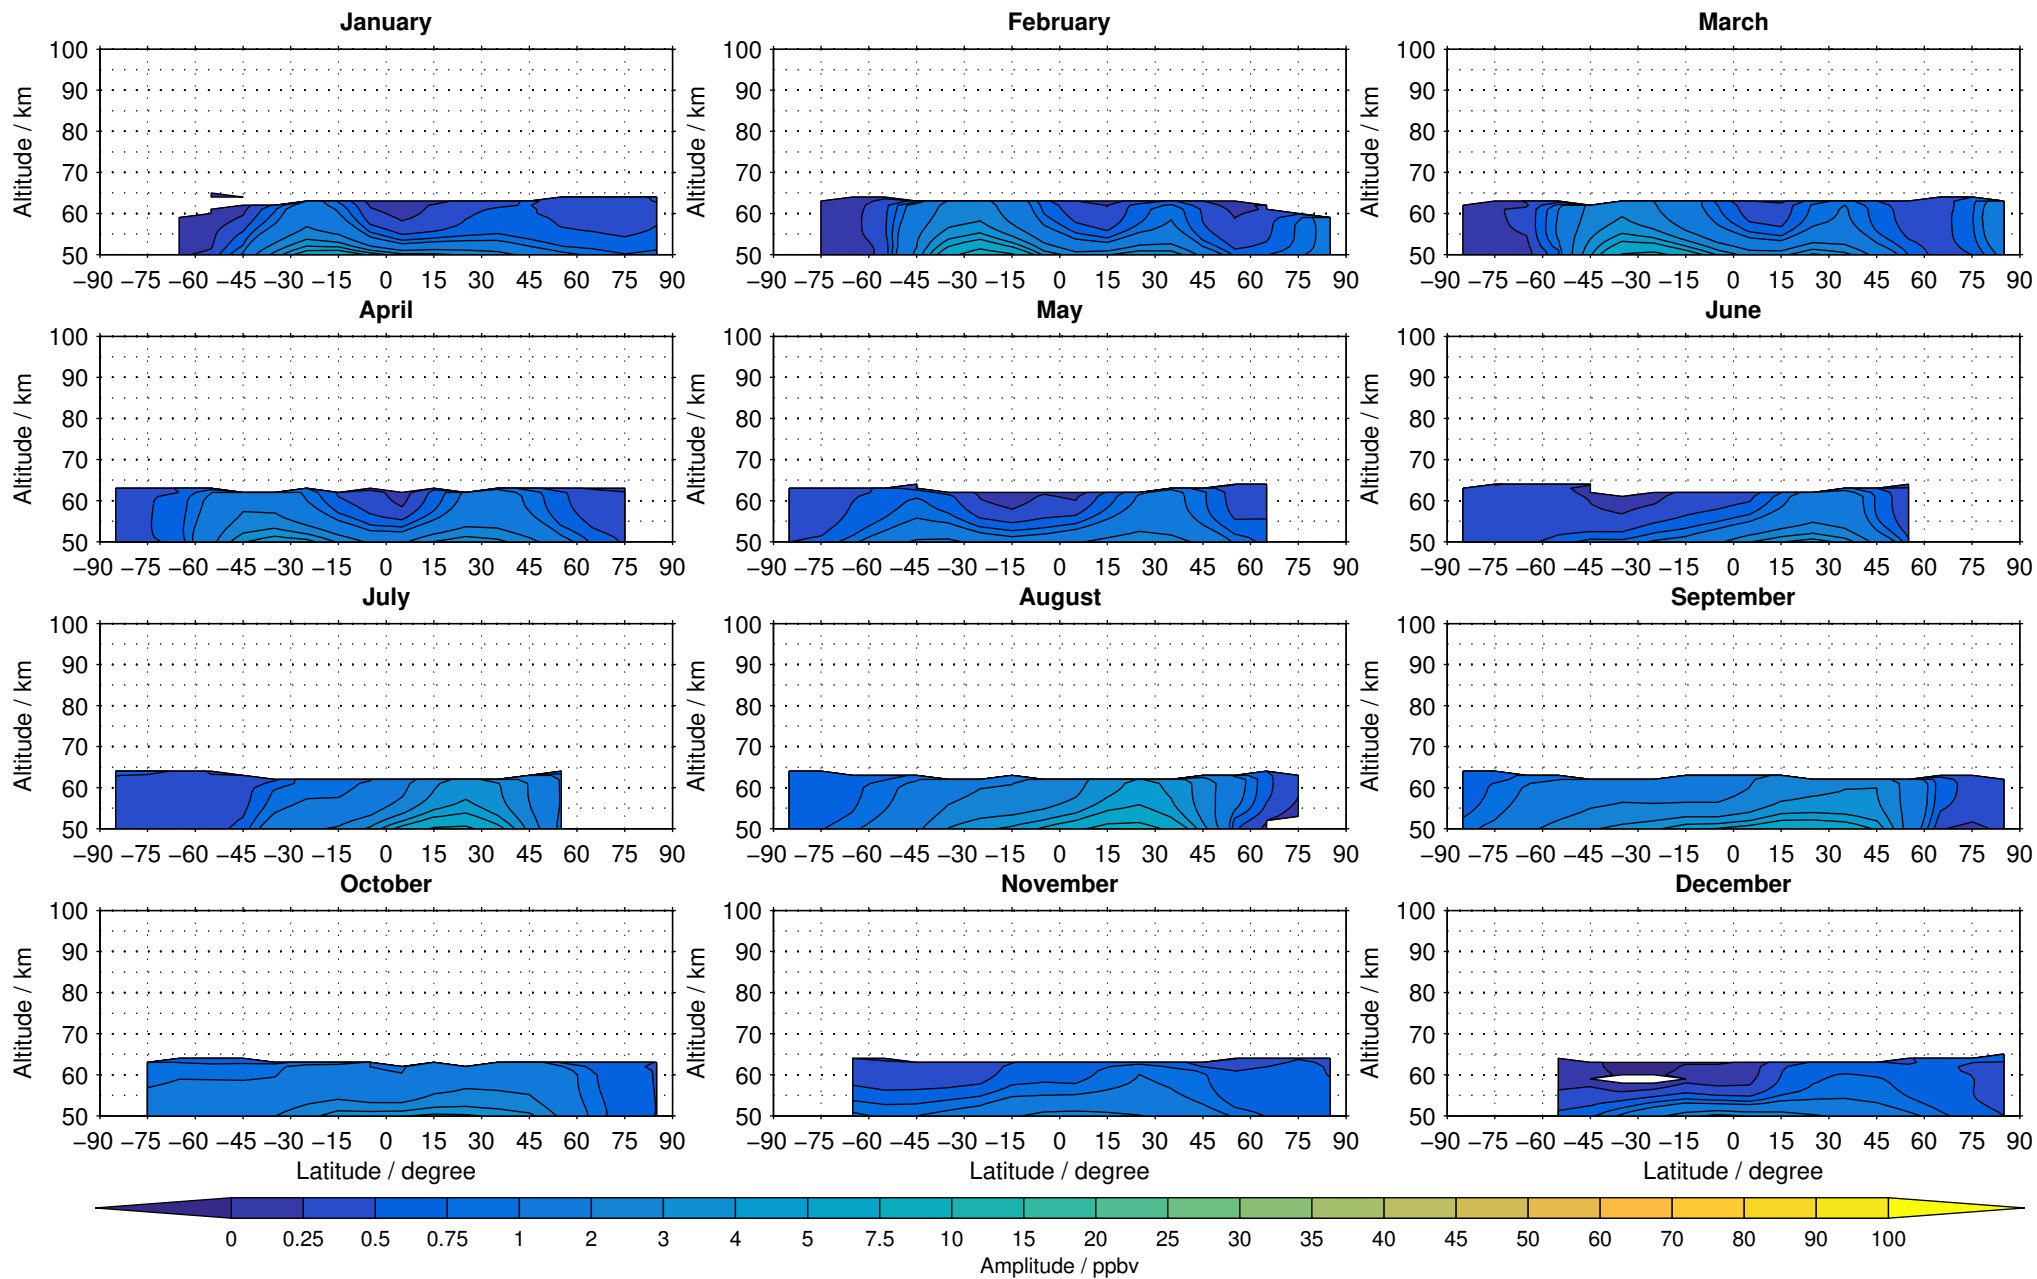

Creation Time:
11-04-2017
21:21:30 LT

Envisat/MIPAS (IMKIAA) V5R v224/225 NOM nighttime nitrous oxide distribution for 2007

Creation Time:
11-04-2017
21:21:31 LT

Envisat/MIPAS (IMKIAA) V5R v224/225 NOM nighttime nitrous oxide distribution for 2008

Creation Time:
11-04-2017
21:21:32 LT

Envisat/MIPAS (IMKIAA) V5R v224/225 NOM nighttime nitrous oxide distribution for 2009

Creation Time:
11-04-2017
21:21:33 LT

Envisat/MIPAS (IMKIAA) V5R v224/225 NOM nighttime nitrous oxide distribution for 2010

Creation Time:
11-04-2017
21:21:33 LT

Envisat/MIPAS (IMKIAA) V5R v224/225 NOM nighttime nitrous oxide distribution for 2011

Creation Time:
11-04-2017
21:21:34 LT

Envisat/MIPAS (IMKIAA) V5R v224/225 NOM nighttime nitrous oxide distribution for 2012