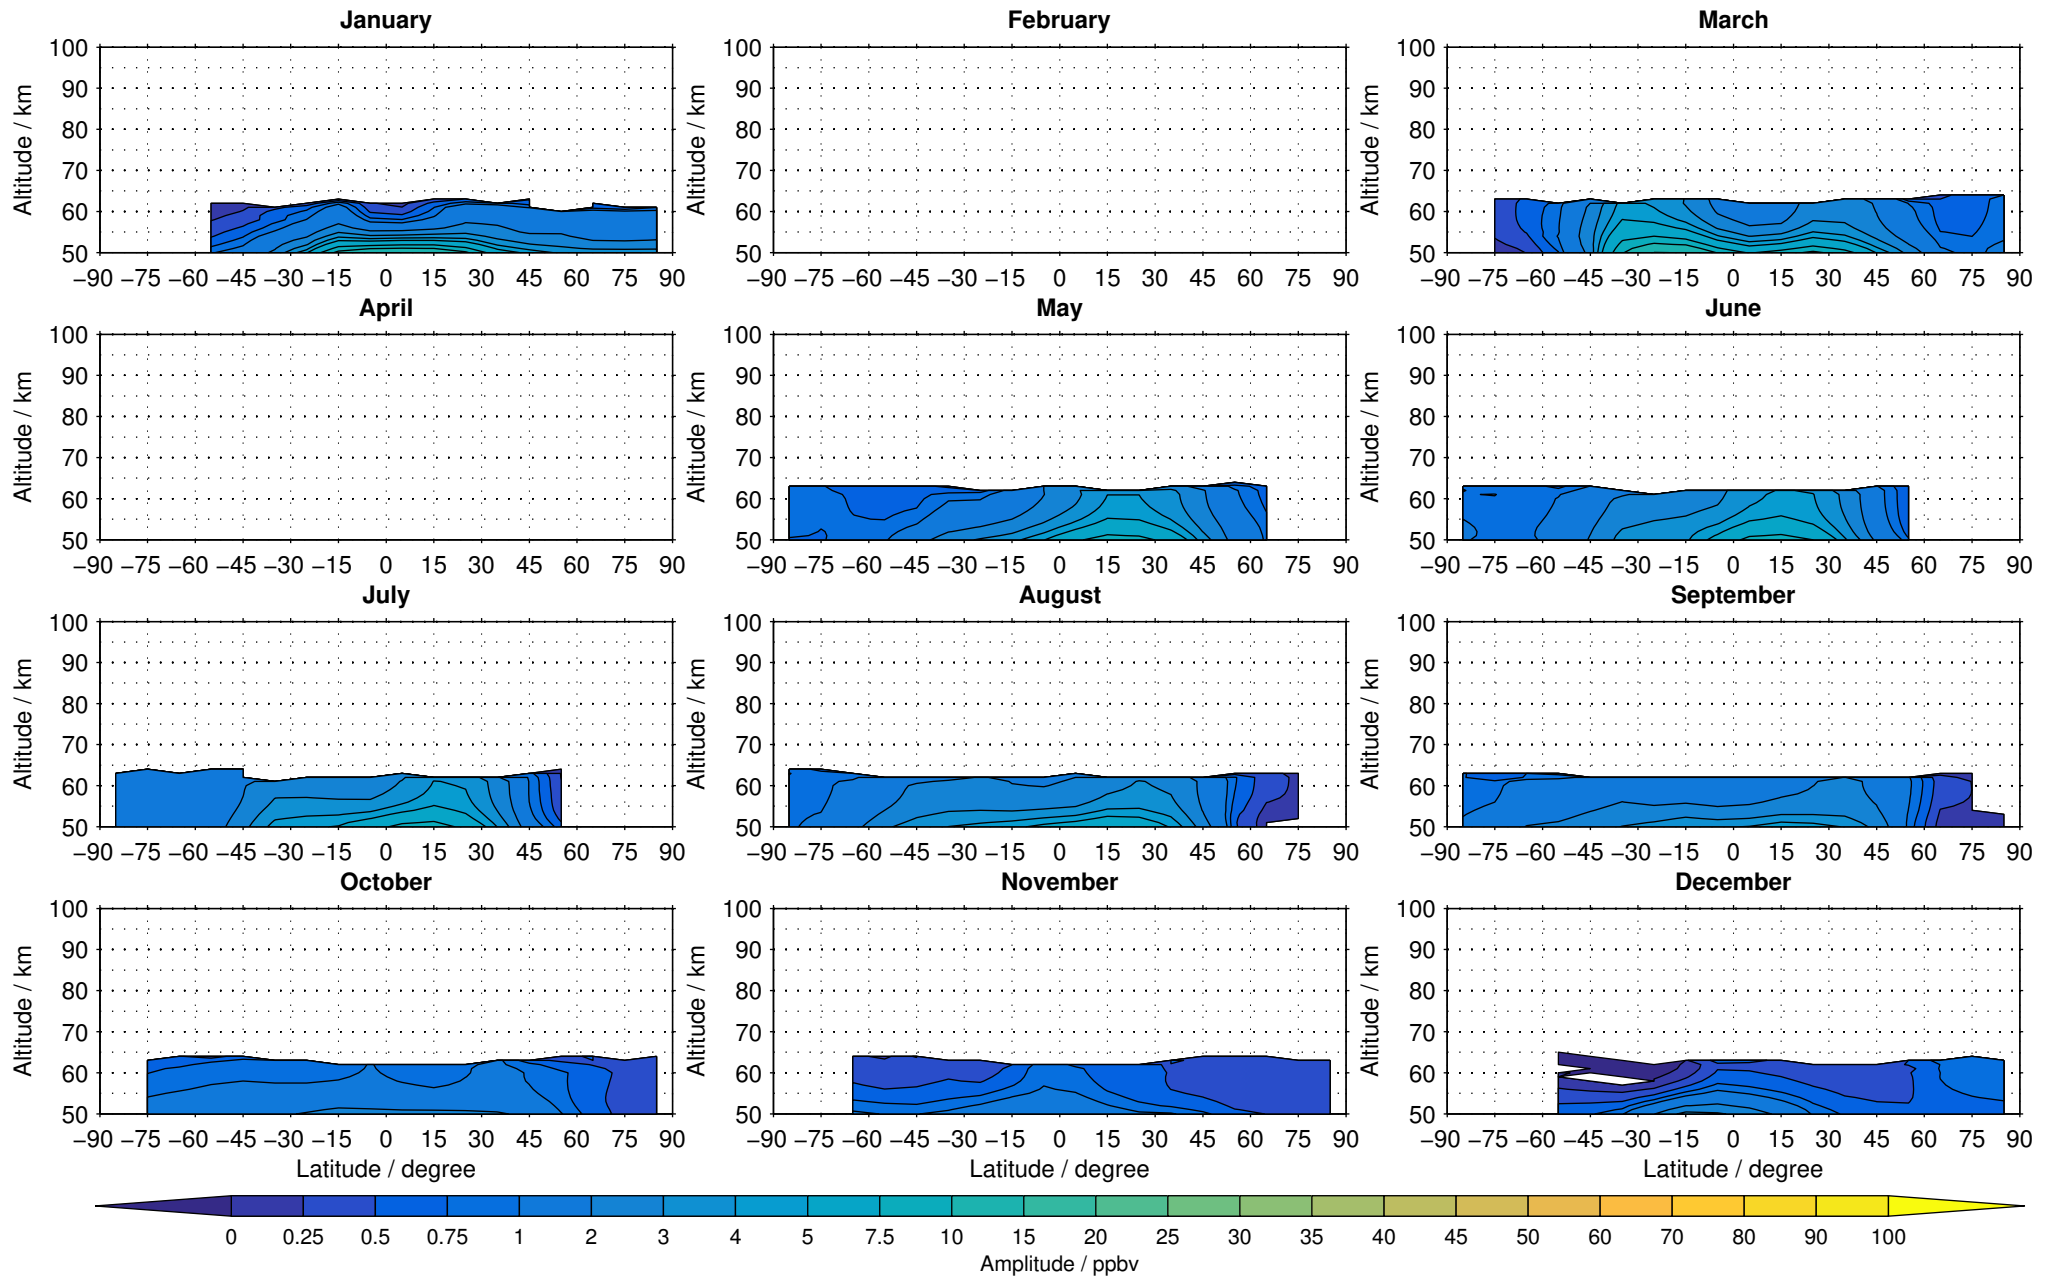

Envisat/MIPAS (IMKIAA) V5R v224/225 NOM nighttime nitrous oxide distribution for 2005

Creation Time:
11-04-2017
21:21:29 LT

Envisat/MIPAS (IMKIAA) V5R v224/225 NOM nighttime nitrous oxide distribution for 2006

Creation Time:
11-04-2017
21:21:30 LT

Envisat/MIPAS (IMKIAA) V5R v224/225 NOM nighttime nitrous oxide distribution for 2007

Creation Time:
11-04-2017
21:21:31 LT

Envisat/MIPAS (IMKIAA) V5R v224/225 NOM nighttime nitrous oxide distribution for 2008

Creation Time:
11-04-2017
21:21:32 LT

Envisat/MIPAS (IMKIAA) V5R v224/225 NOM nighttime nitrous oxide distribution for 2009

Creation Time:
11-04-2017
21:21:33 LT

Envisat/MIPAS (IMKIAA) V5R v224/225 NOM nighttime nitrous oxide distribution for 2010