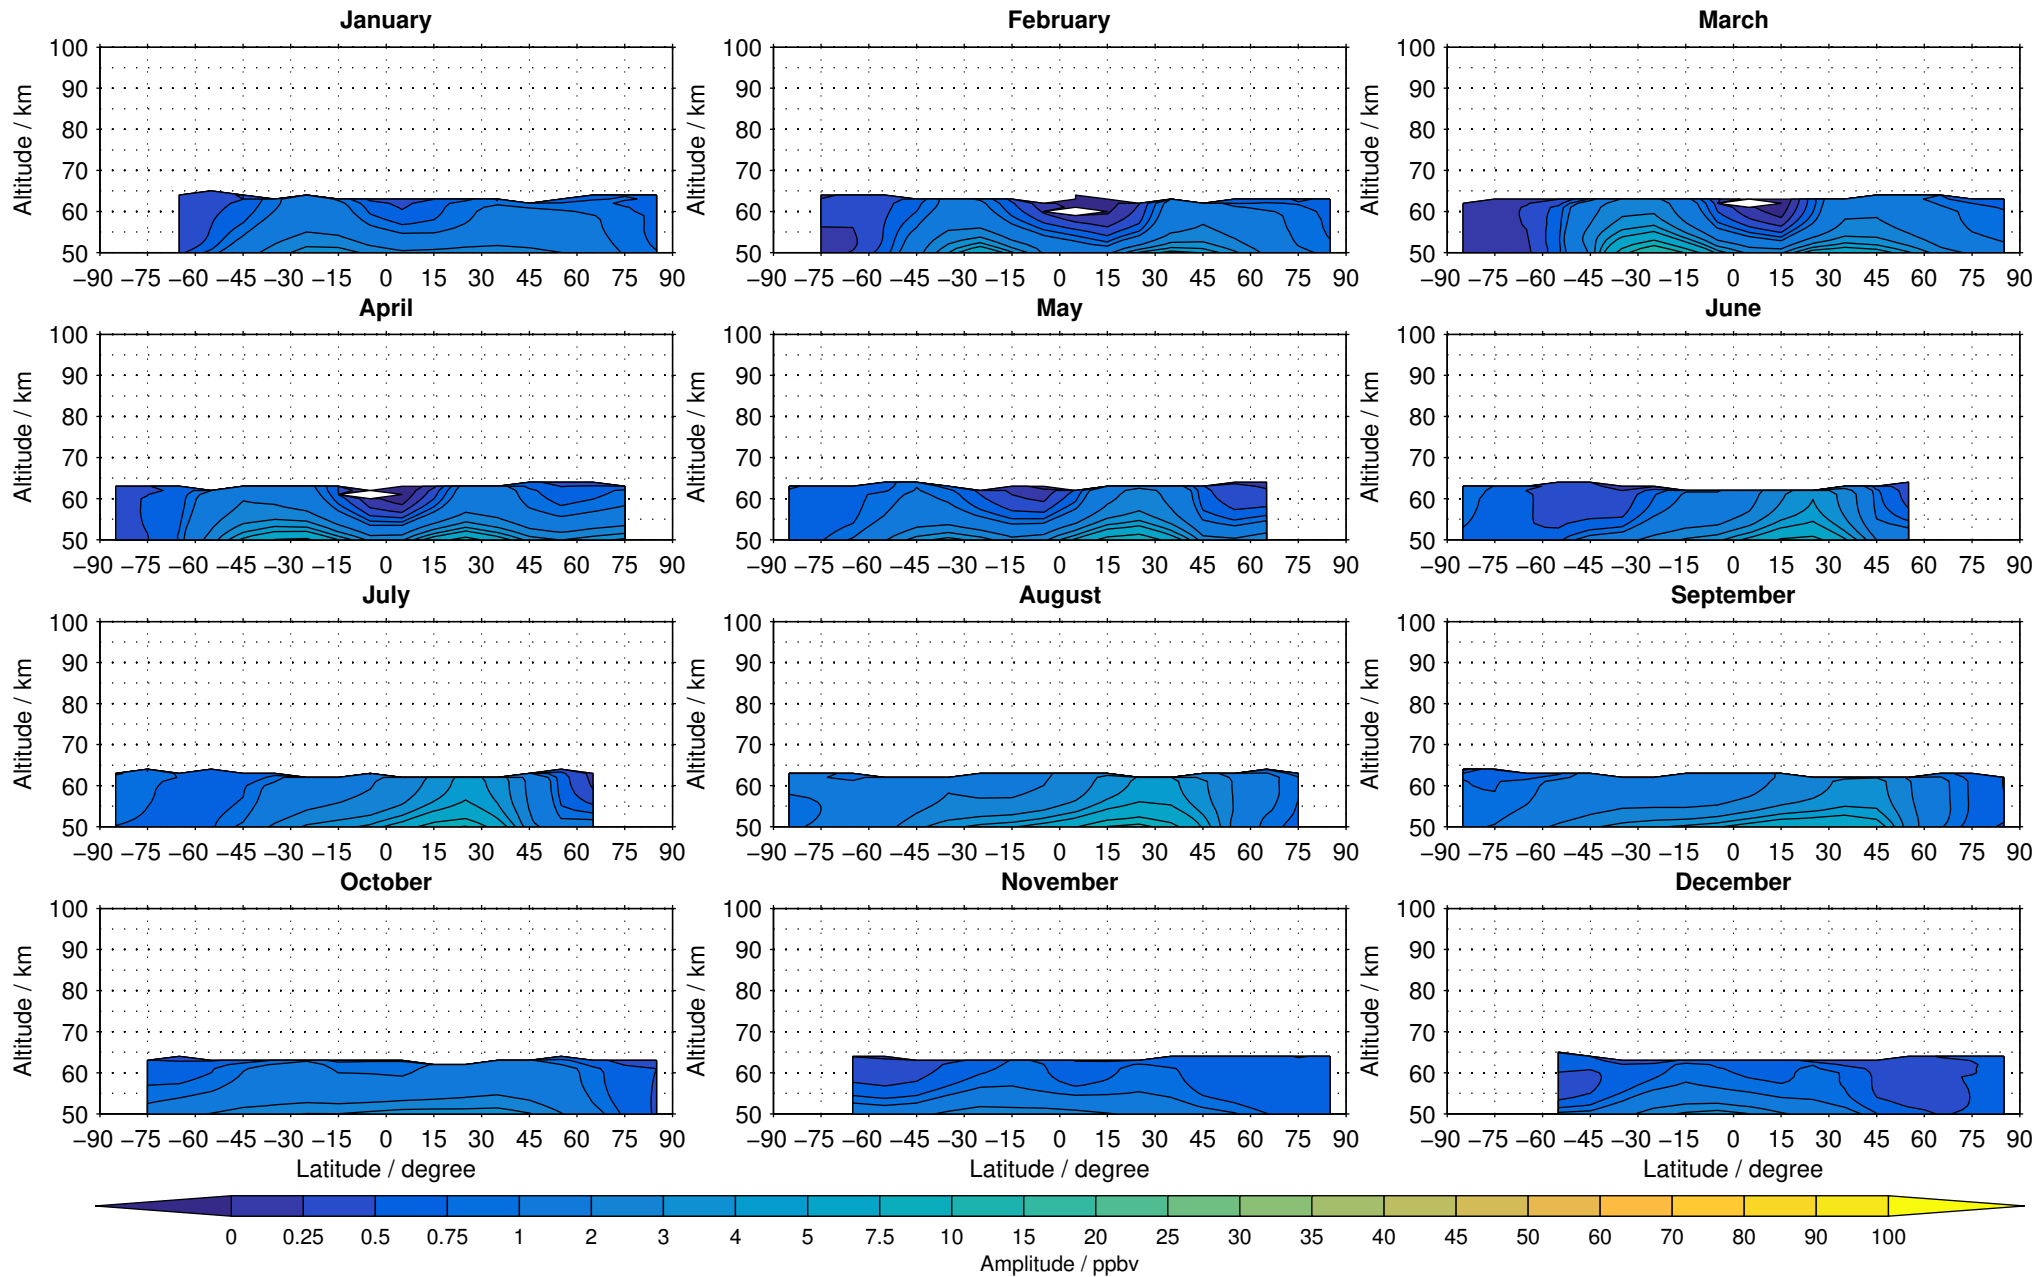

Creation Time:
11-04-2017
21:21:32 LT

Envisat/MIPAS (IMKIAA) V5R v224/225 NOM nighttime nitrous oxide distribution for 2009

Creation Time:
11-04-2017
21:21:33 LT

Envisat/MIPAS (IMKIAA) V5R v224/225 NOM nighttime nitrous oxide distribution for 2010

Creation Time:
11-04-2017
21:21:33 LT

Envisat/MIPAS (IMKIAA) V5R v224/225 NOM nighttime nitrous oxide distribution for 2011

Creation Time:
11-04-2017
21:21:34 LT

Envisat/MIPAS (IMKIAA) V5R v224/225 NOM nighttime nitrous oxide distribution for 2012