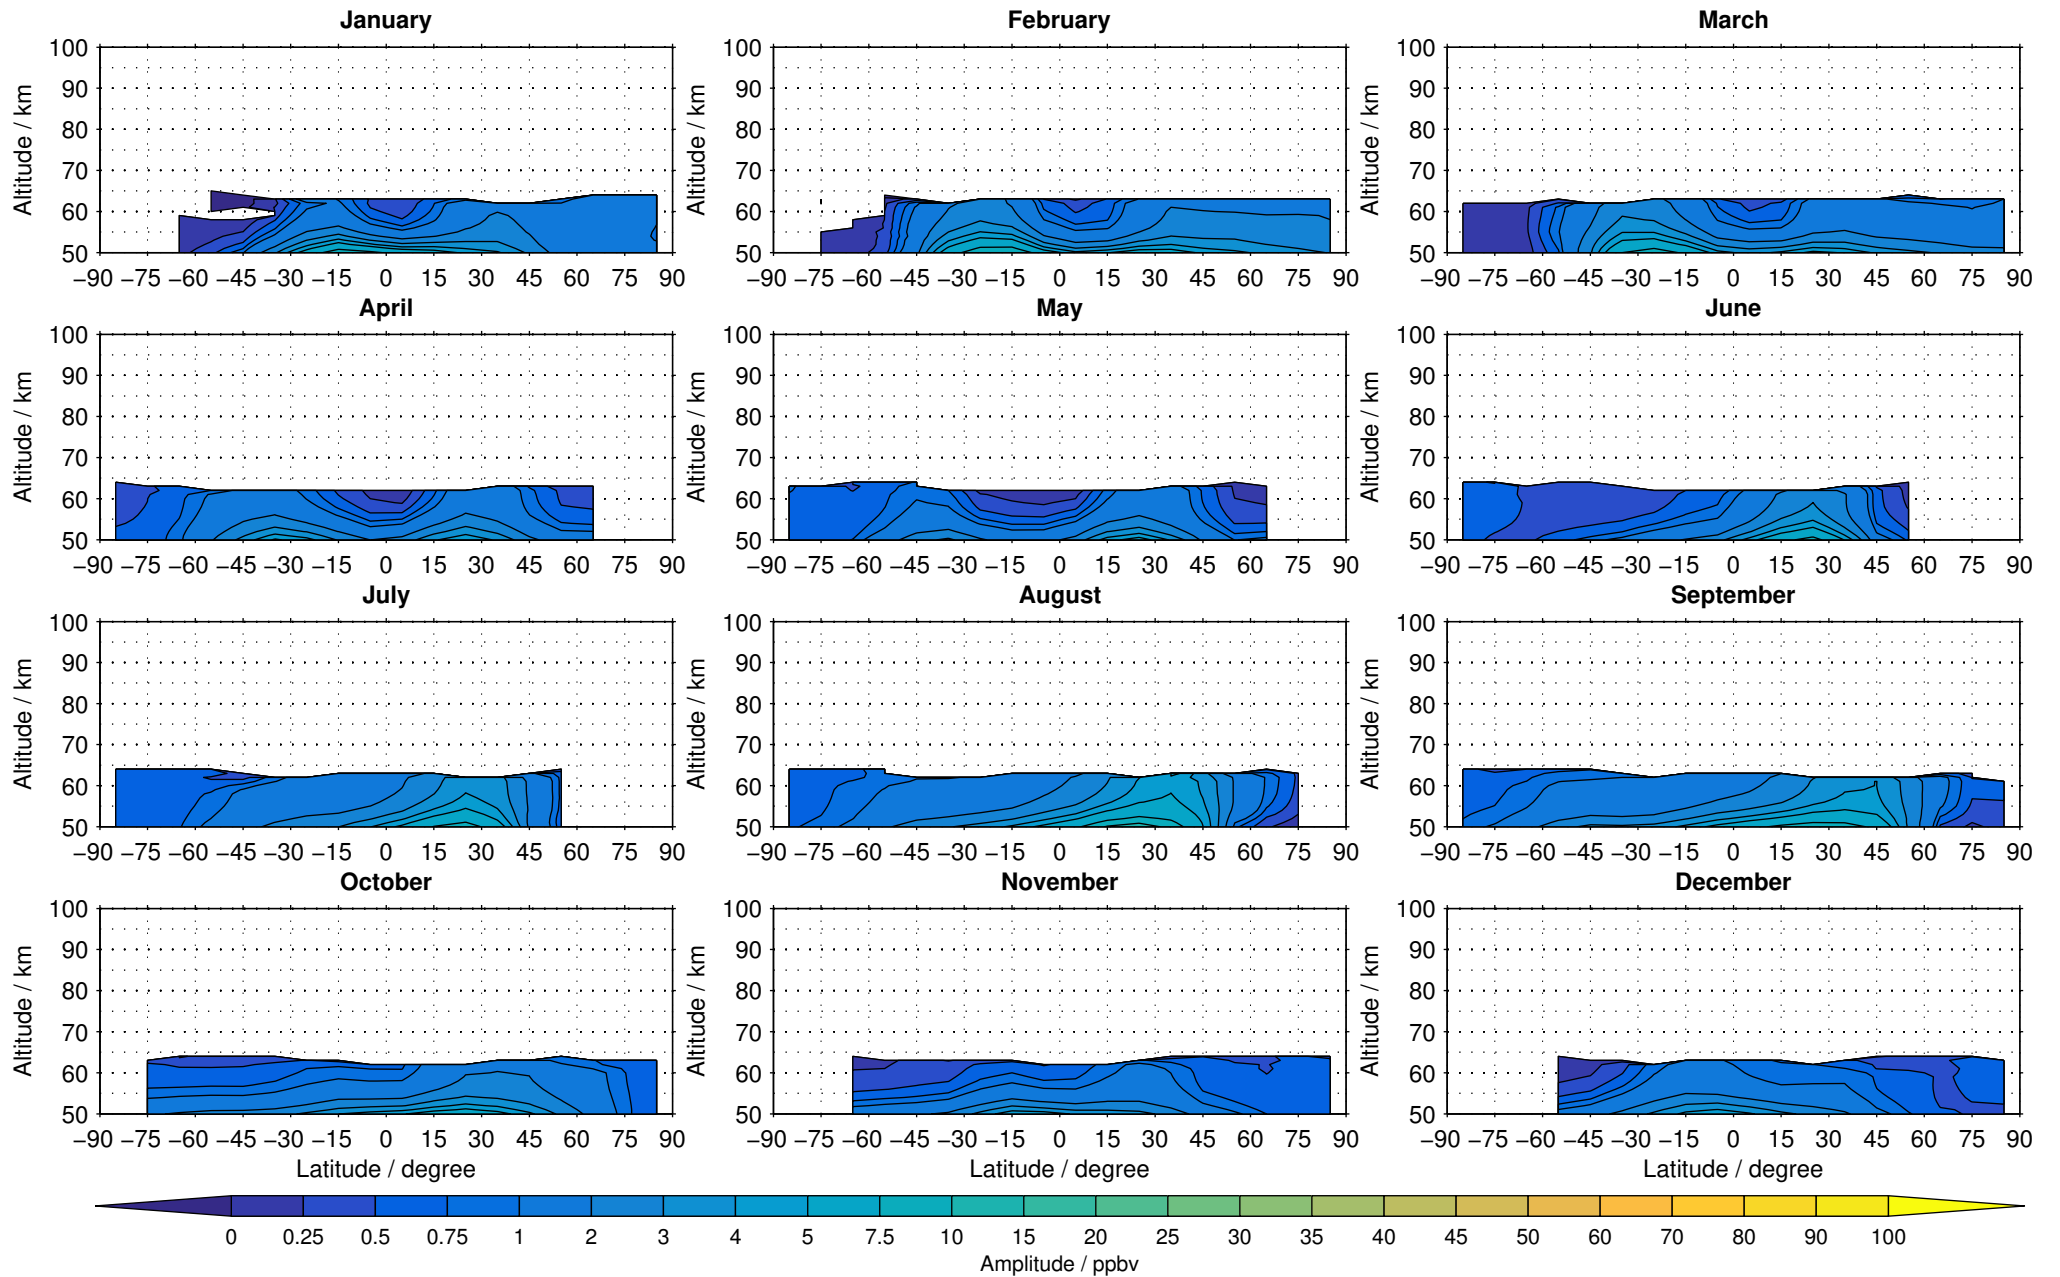

Envisat/MIPAS (IMKIAA) V5R v224/225 NOM nighttime nitrous oxide distribution for 2005

Creation Time:
11-04-2017
21:21:29 LT

Envisat/MIPAS (IMKIAA) V5R v224/225 NOM nighttime nitrous oxide distribution for 2006

Creation Time:
11-04-2017
21:21:30 LT

Envisat/MIPAS (IMKIAA) V5R v224/225 NOM nighttime nitrous oxide distribution for 2007

Creation Time:
11-04-2017
21:21:31 LT

Envisat/MIPAS (IMKIAA) V5R v224/225 NOM nighttime nitrous oxide distribution for 2008

Creation Time:
11-04-2017
21:21:32 LT

Envisat/MIPAS (IMKIAA) V5R v224/225 NOM nighttime nitrous oxide distribution for 2009

Creation Time:
11-04-2017
21:21:33 LT

Envisat/MIPAS (IMKIAA) V5R v224/225 NOM nighttime nitrous oxide distribution for 2010