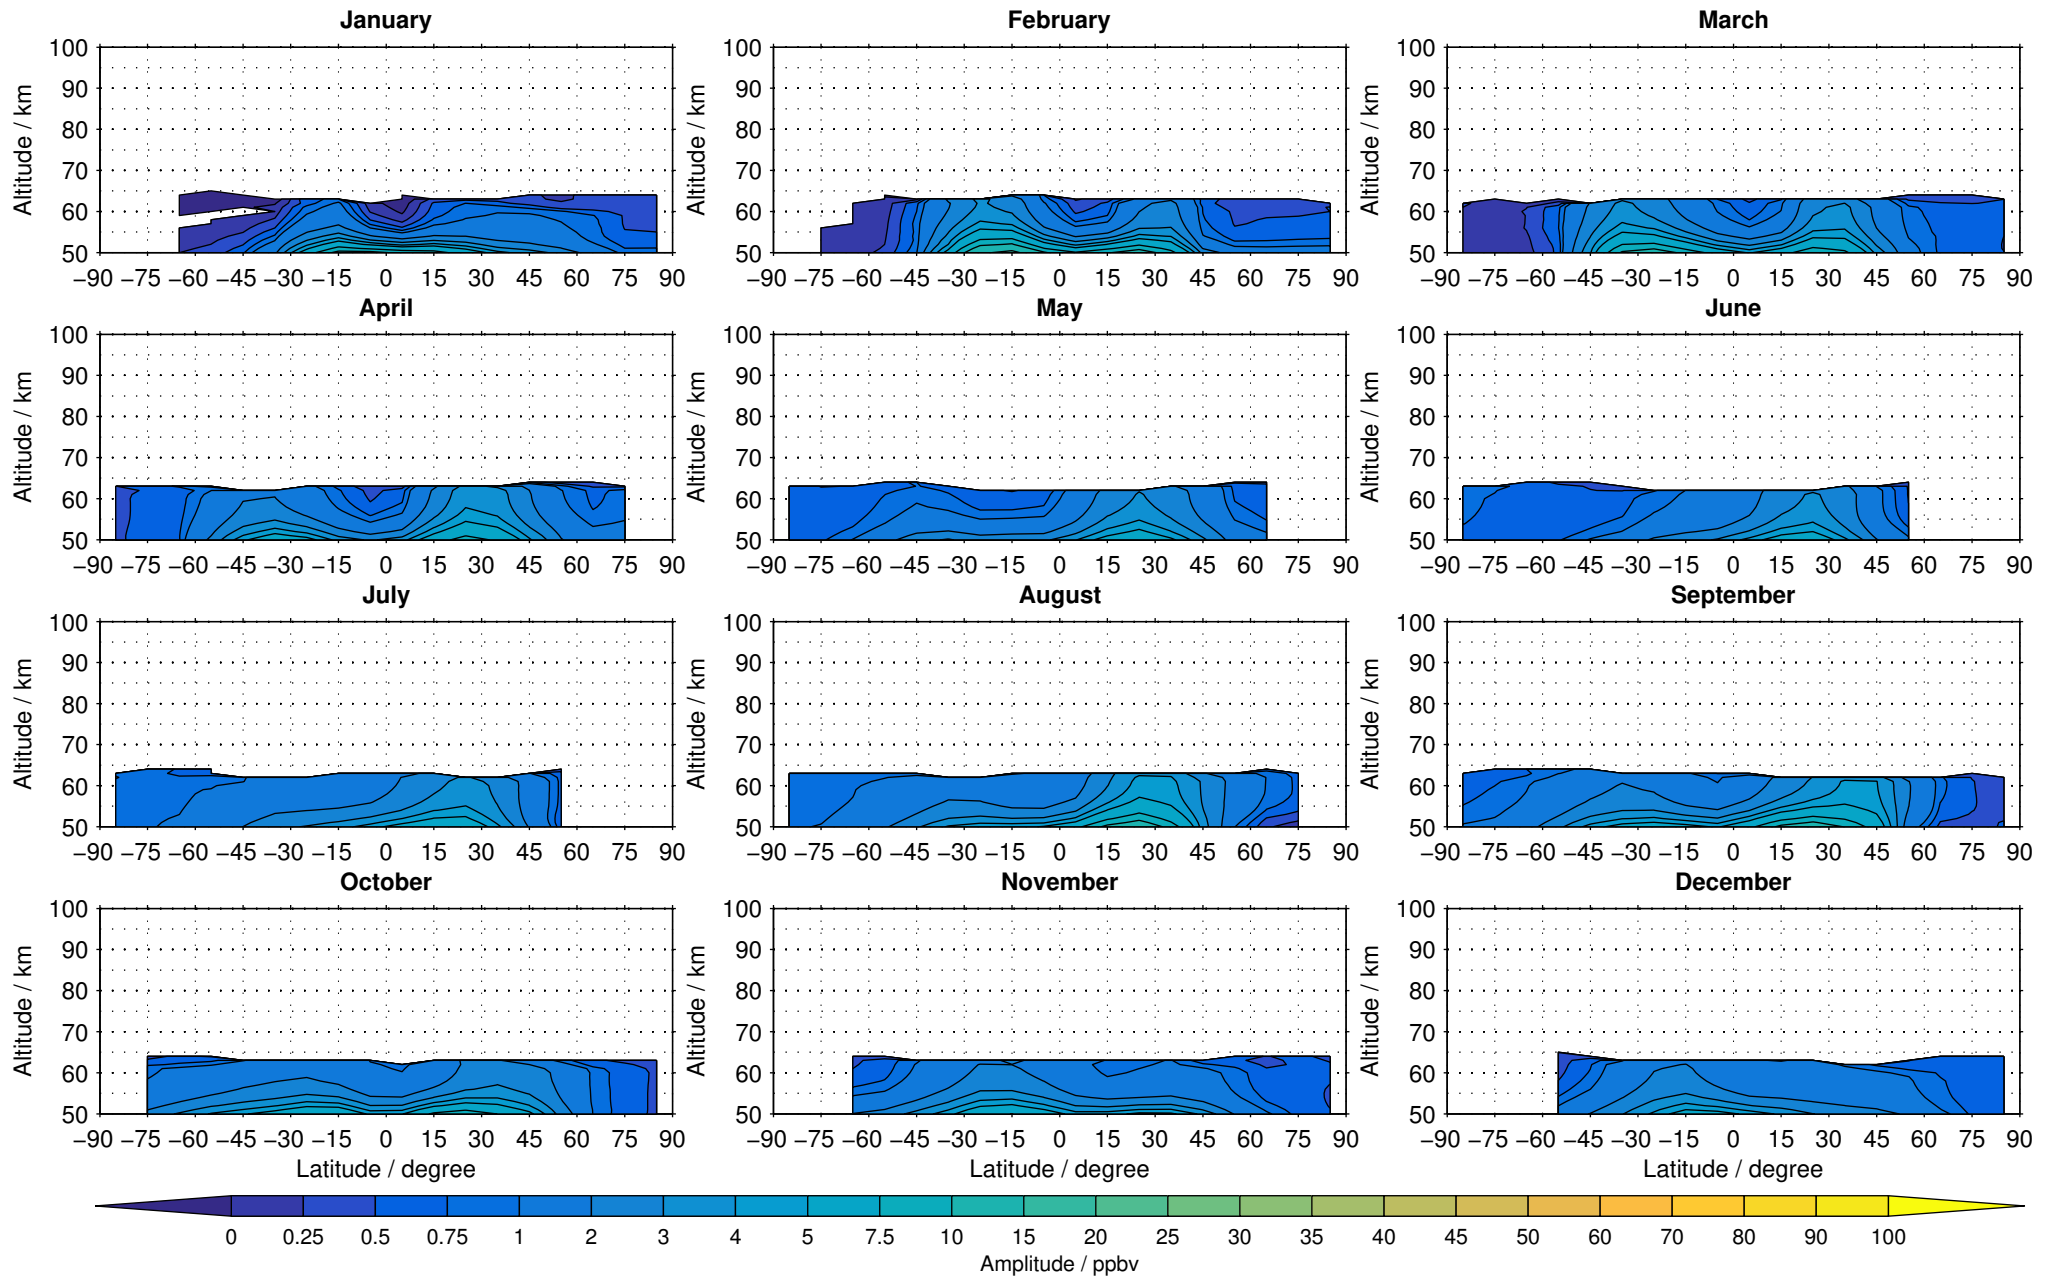

Creation Time:
11-04-2017
21:21:30 LT

Envisat/MIPAS (IMKIAA) V5R v224/225 NOM nighttime nitrous oxide distribution for 2007

Creation Time:
11-04-2017
21:21:31 LT

Envisat/MIPAS (IMKIAA) V5R v224/225 NOM nighttime nitrous oxide distribution for 2008

Creation Time:
11-04-2017
21:21:32 LT

Envisat/MIPAS (IMKIAA) V5R v224/225 NOM nighttime nitrous oxide distribution for 2009

Creation Time:
11-04-2017
21:21:33 LT

Envisat/MIPAS (IMKIAA) V5R v224/225 NOM nighttime nitrous oxide distribution for 2010

Creation Time:
11-04-2017
21:21:33 LT

Envisat/MIPAS (IMKIAA) V5R v224/225 NOM nighttime nitrous oxide distribution for 2011

Creation Time:
11-04-2017
21:21:34 LT

Envisat/MIPAS (IMKIAA) V5R v224/225 NOM nighttime nitrous oxide distribution for 2012