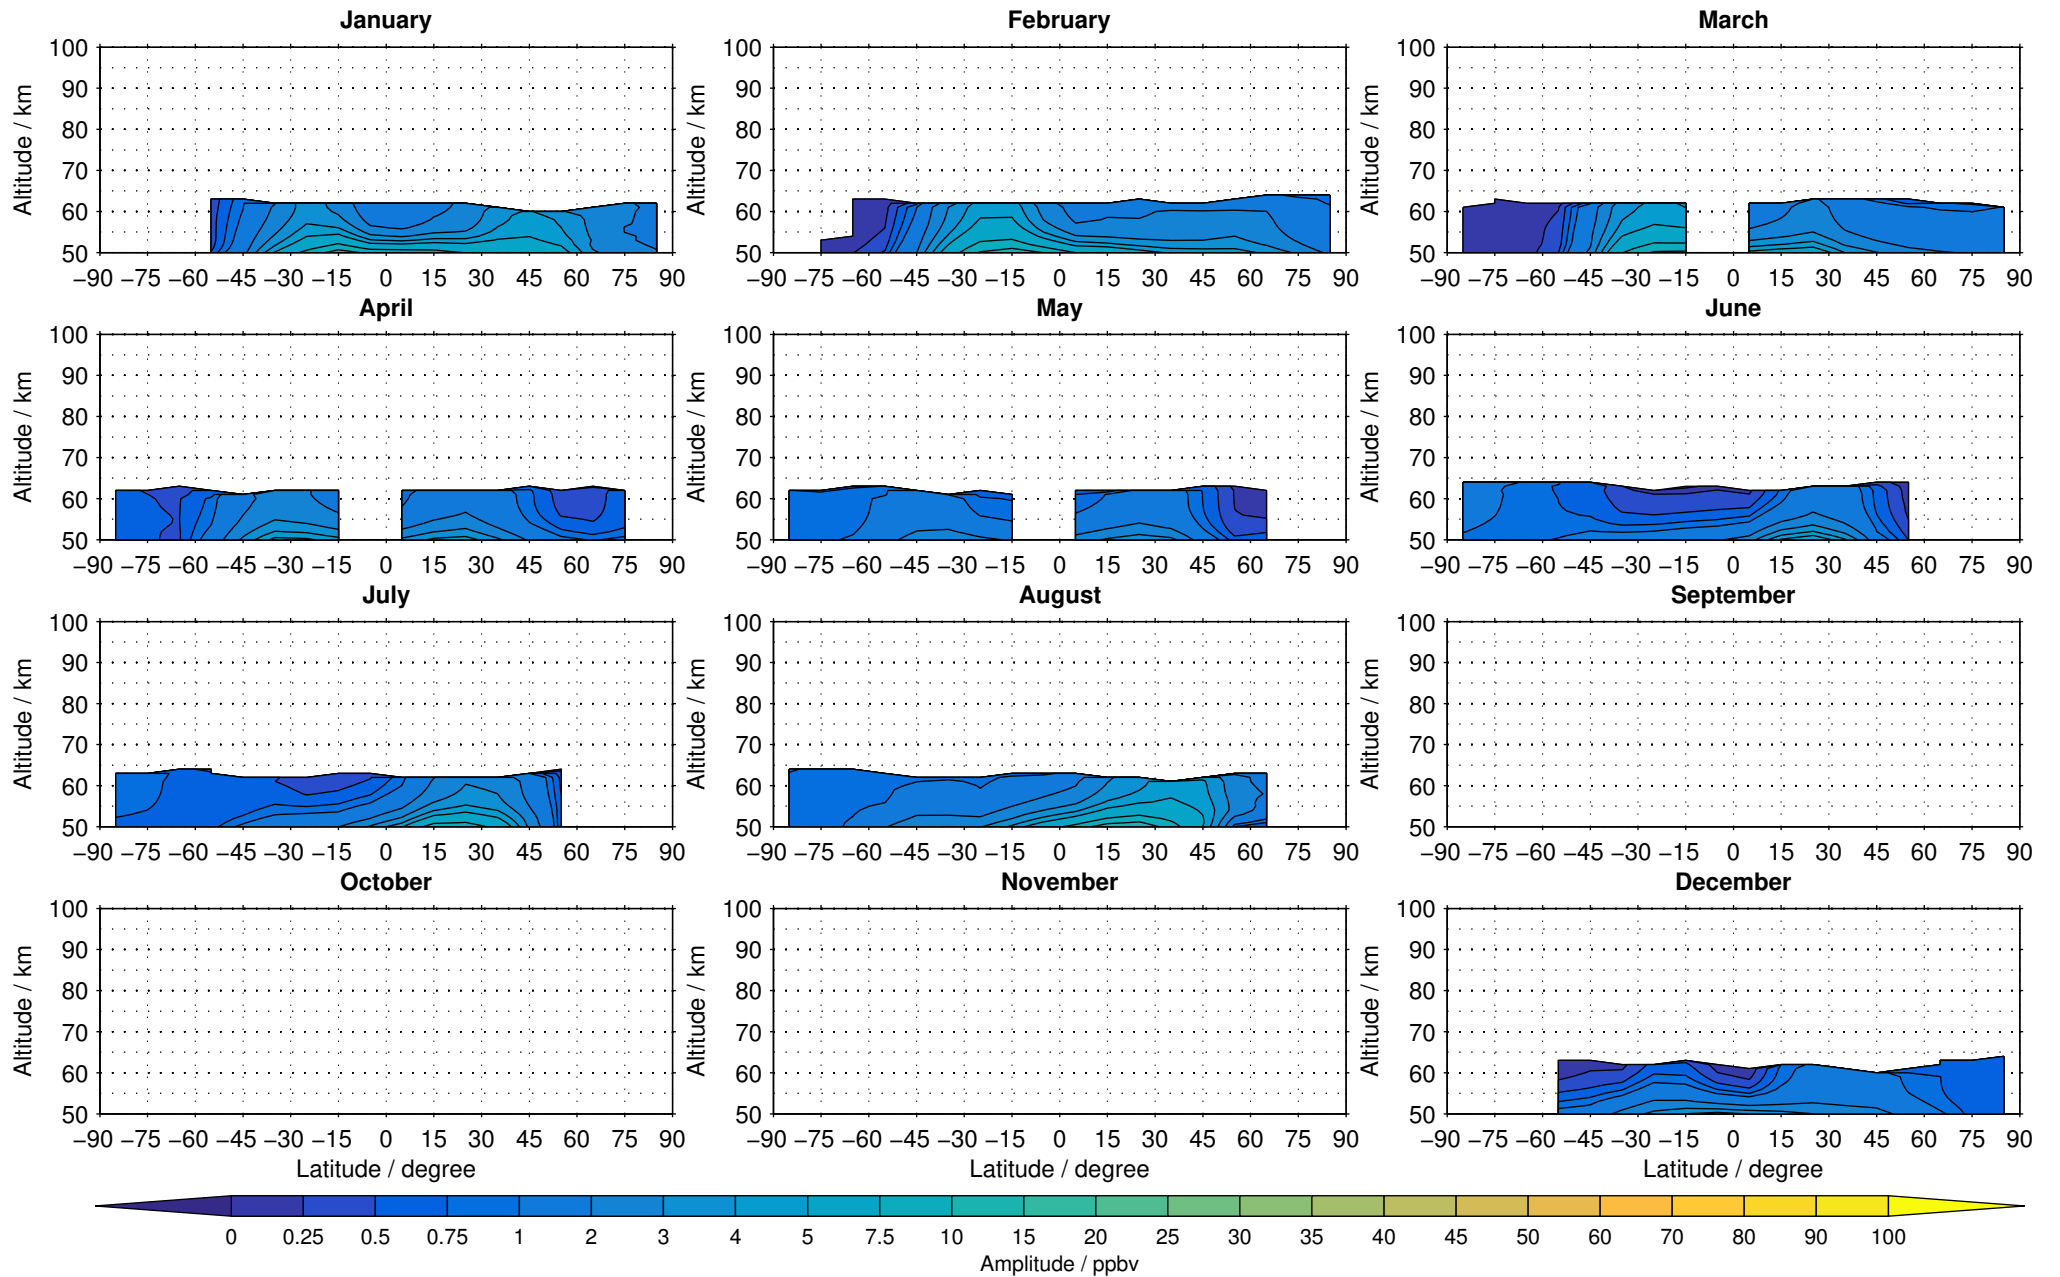

Envisat/MIPAS (IMKIAA) V5R v224/225 NOM nighttime nitrous oxide distribution for 2005

Creation Time:
11-04-2017
21:21:29 LT

Envisat/MIPAS (IMKIAA) V5R v224/225 NOM nighttime nitrous oxide distribution for 2006

Creation Time:
11-04-2017
21:21:30 LT

Envisat/MIPAS (IMKIAA) V5R v224/225 NOM nighttime nitrous oxide distribution for 2007

Creation Time:
11-04-2017
21:21:31 LT

Envisat/MIPAS (IMKIAA) V5R v224/225 NOM nighttime nitrous oxide distribution for 2008

Creation Time:
11-04-2017
21:21:32 LT

Envisat/MIPAS (IMKIAA) V5R v224/225 NOM nighttime nitrous oxide distribution for 2009

Creation Time:
11-04-2017
21:21:33 LT

Envisat/MIPAS (IMKIAA) V5R v224/225 NOM nighttime nitrous oxide distribution for 2010