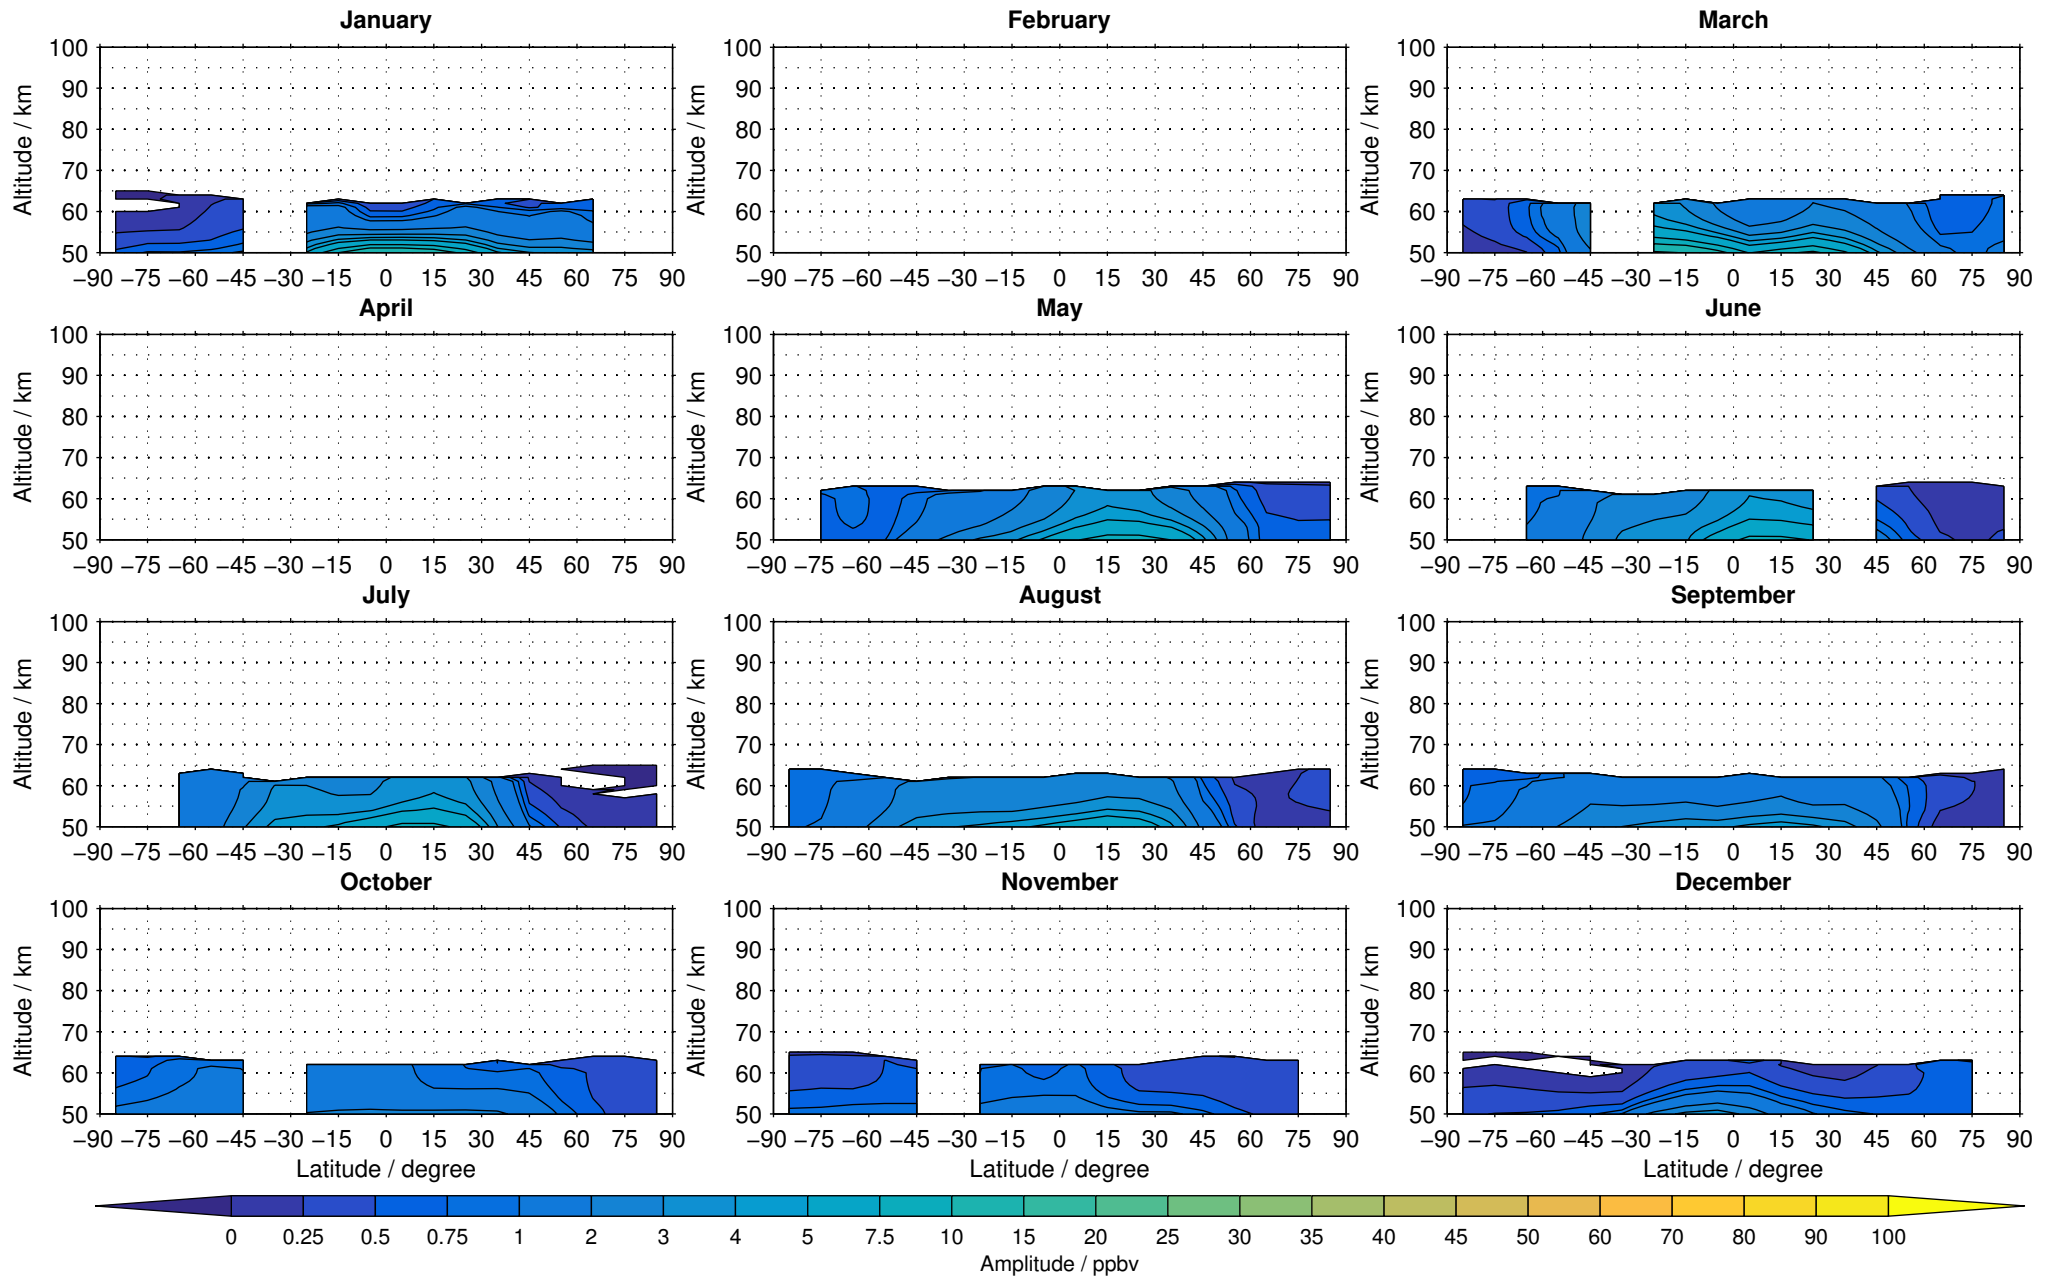

# Envisat/MIPAS (IMKIAA) V5R v224/225 NOM daytime nitrous oxide distribution for 2005

Creation Time:  
11-04-2017  
21:21:02 LT

# Envisat/MIPAS (IMKIAA) V5R v224/225 NOM daytime nitrous oxide distribution for 2006

Creation Time:  
11-04-2017  
21:21:02 LT

# Envisat/MIPAS (IMKIAA) V5R v224/225 NOM daytime nitrous oxide distribution for 2007

Creation Time:  
11-04-2017  
21:21:03 LT