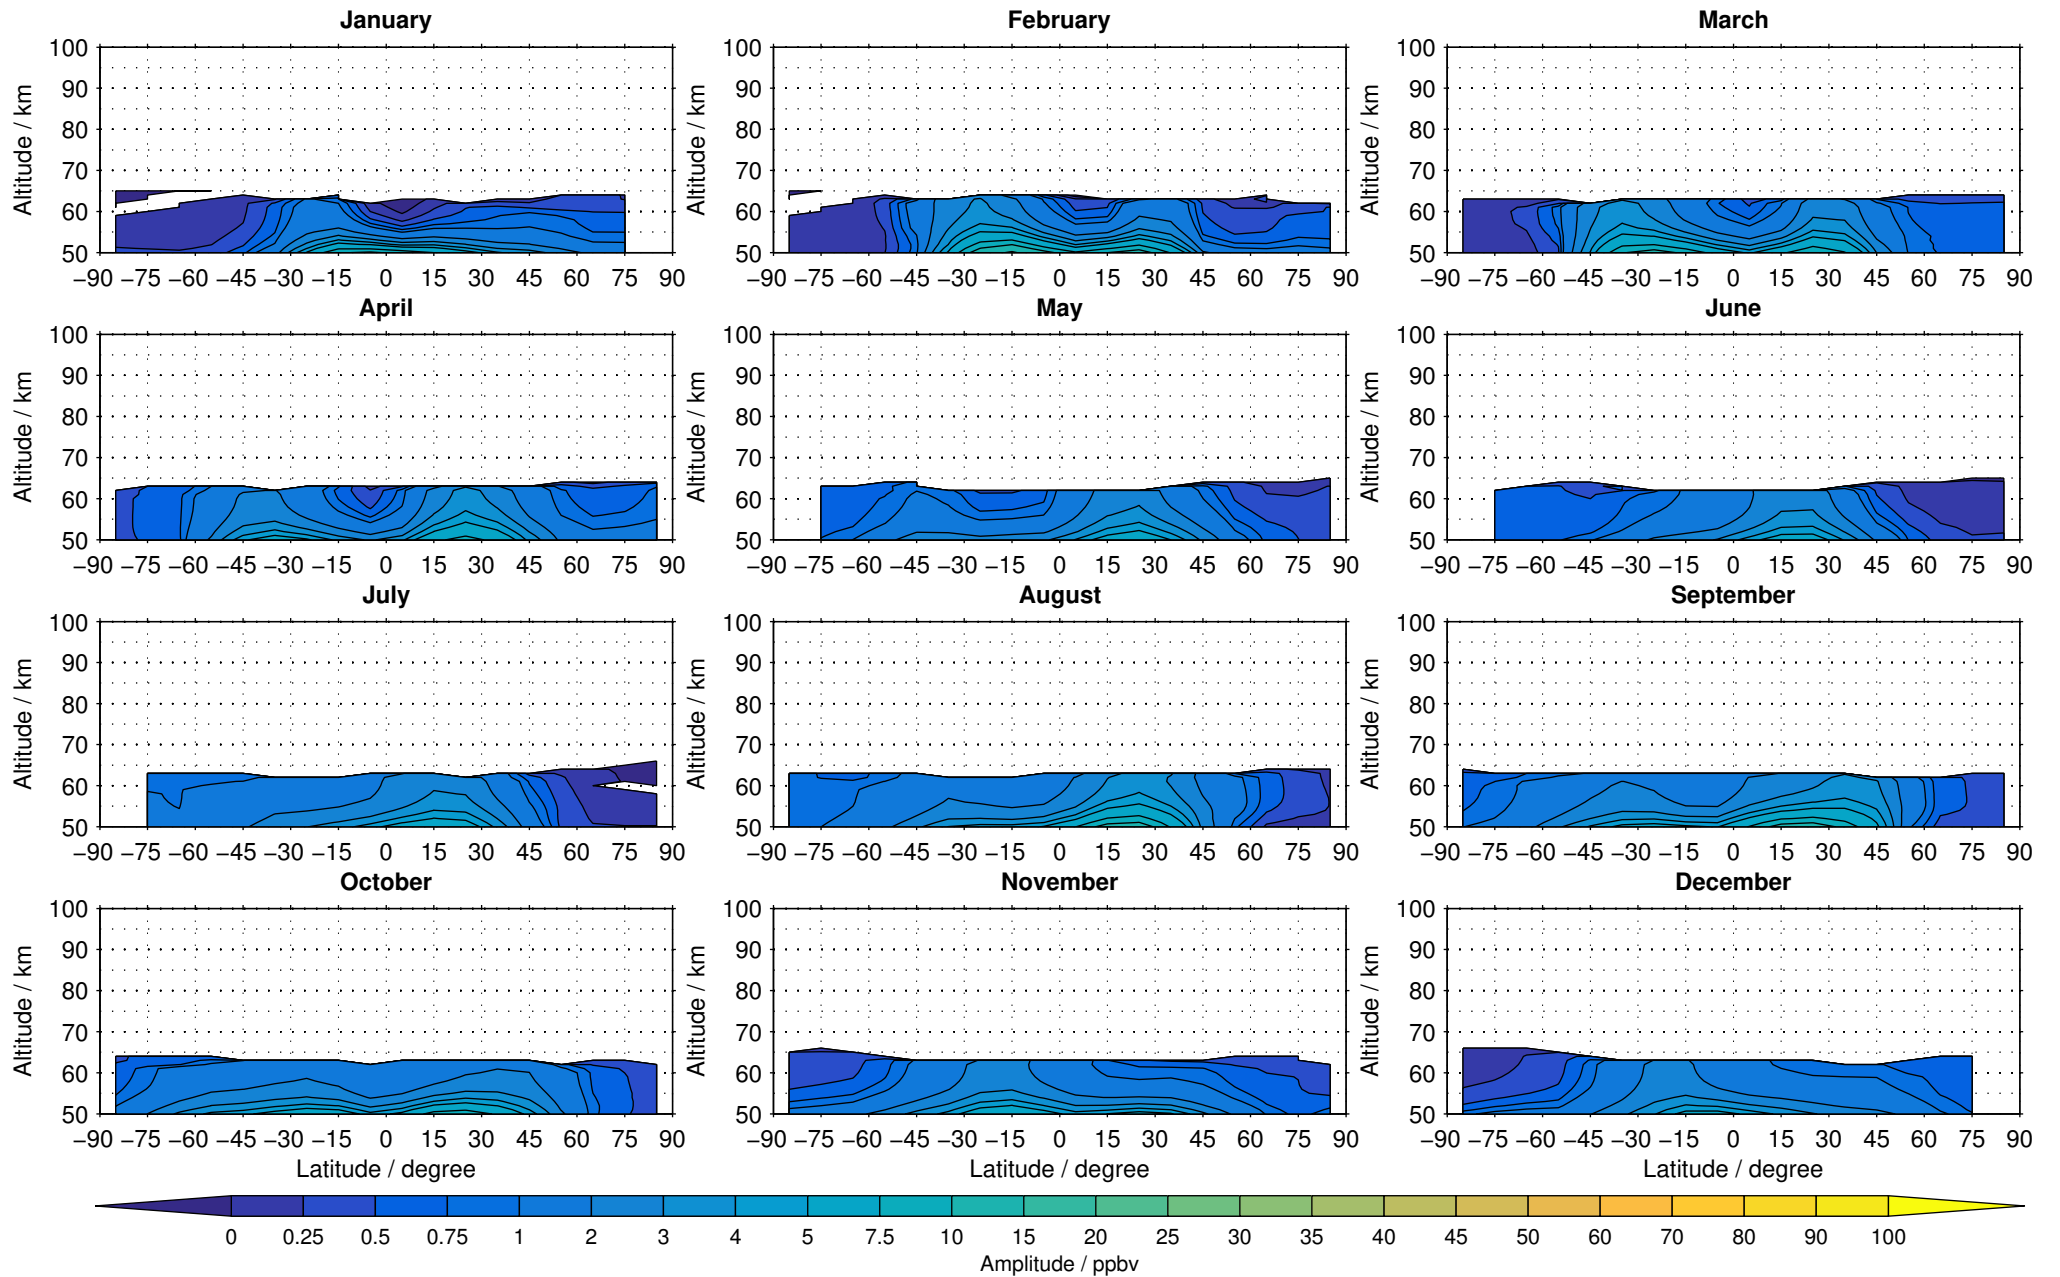

Envisat/MIPAS (IMKIAA) V5R v224/225 NOM daytime nitrous oxide distribution for 2010

Creation Time:
11-04-2017
21:21:06 LT