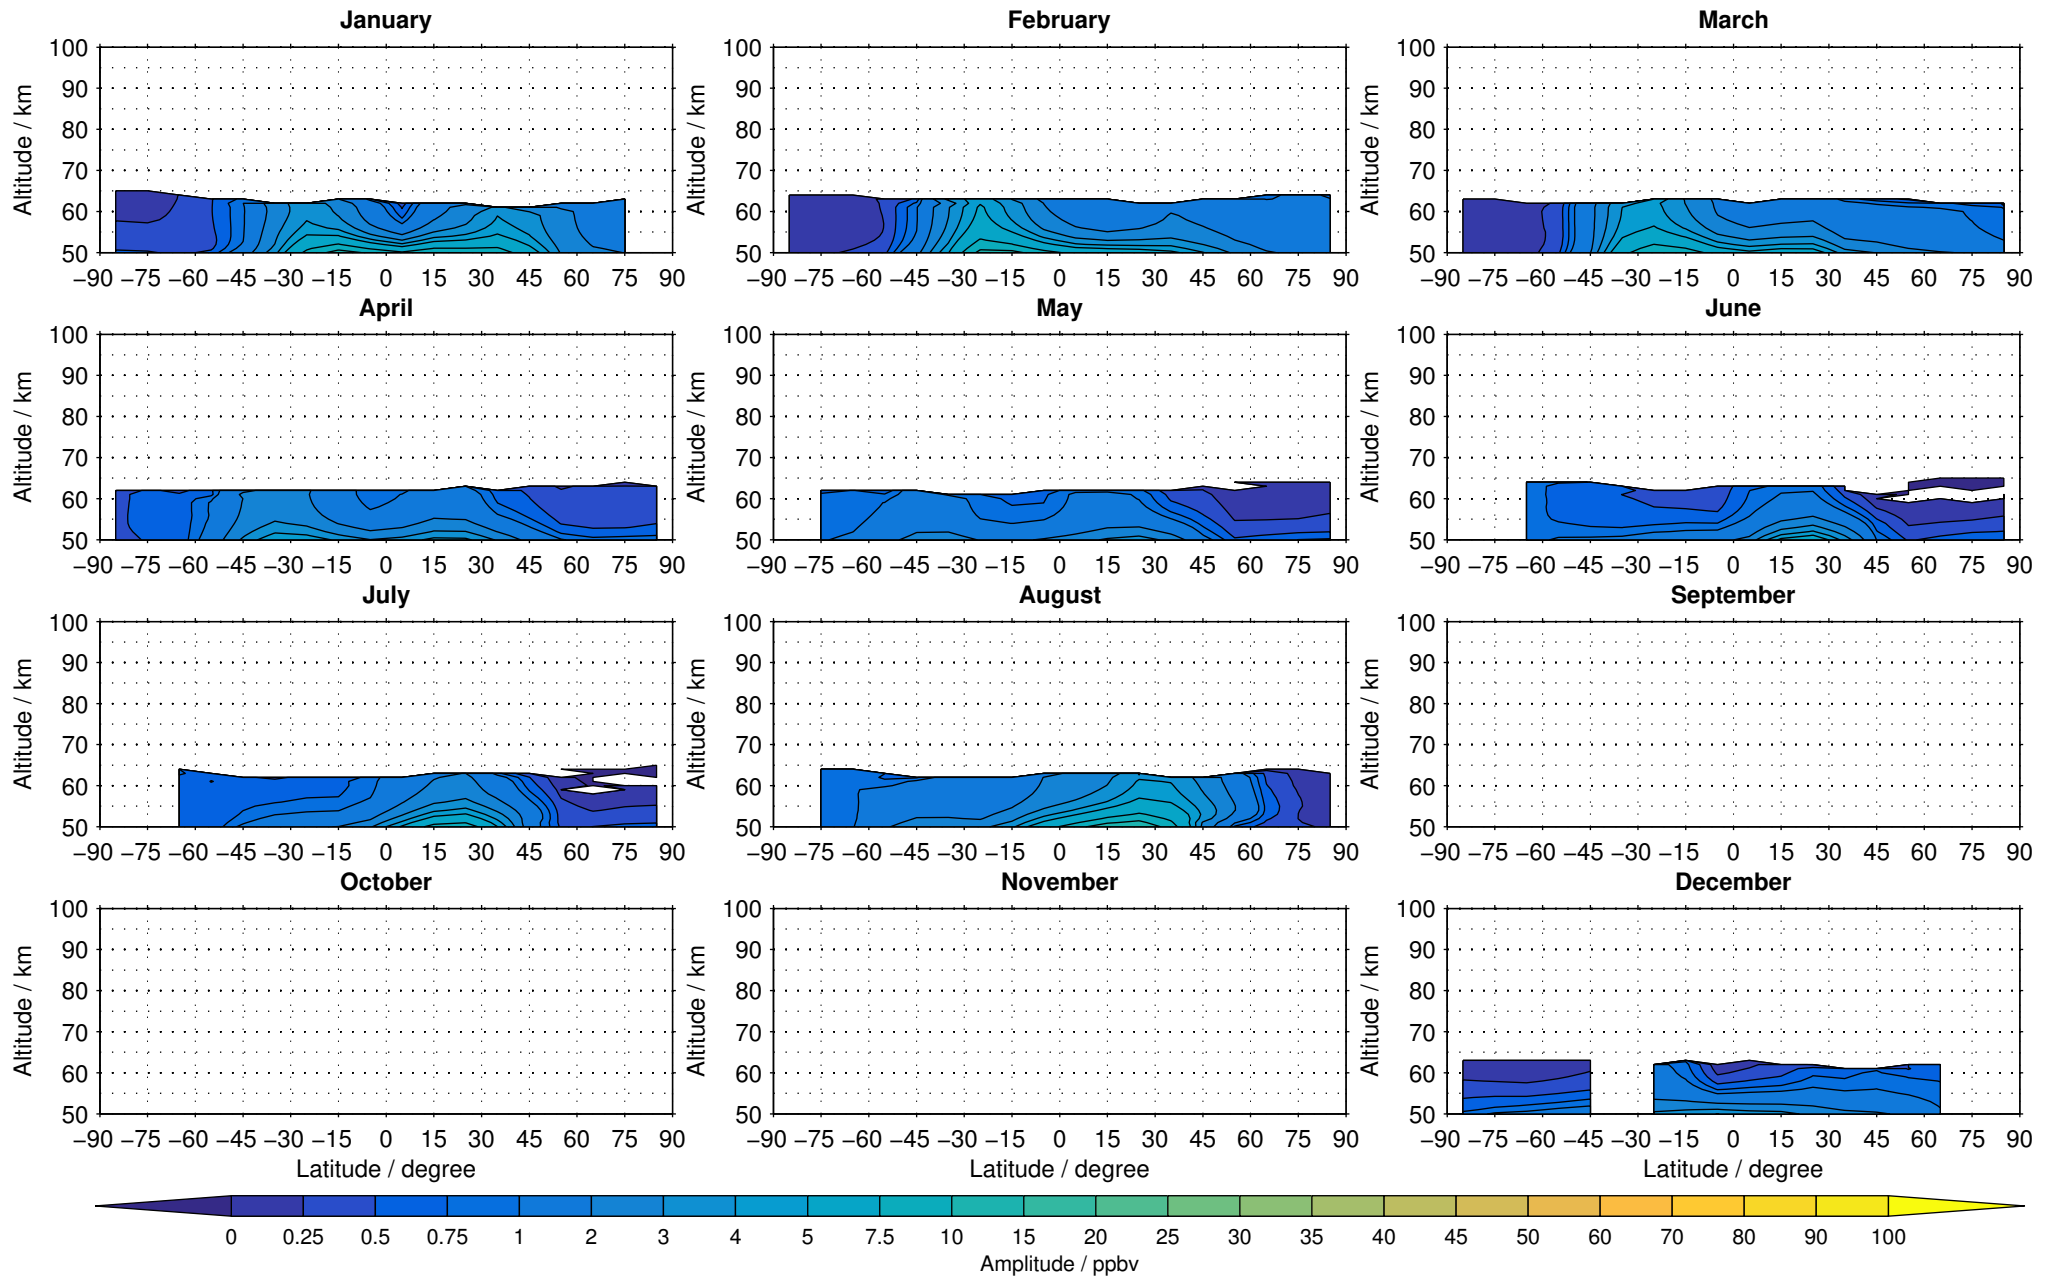

# Envisat/MIPAS (IMKIAA) V5R v224/225 NOM daytime nitrous oxide distribution for 2005

Creation Time:  
11-04-2017  
21:21:02 LT

# Envisat/MIPAS (IMKIAA) V5R v224/225 NOM daytime nitrous oxide distribution for 2006

Creation Time:  
11-04-2017  
21:21:02 LT

# Envisat/MIPAS (IMKIAA) V5R v224/225 NOM daytime nitrous oxide distribution for 2007

Creation Time:  
11-04-2017  
21:21:03 LT