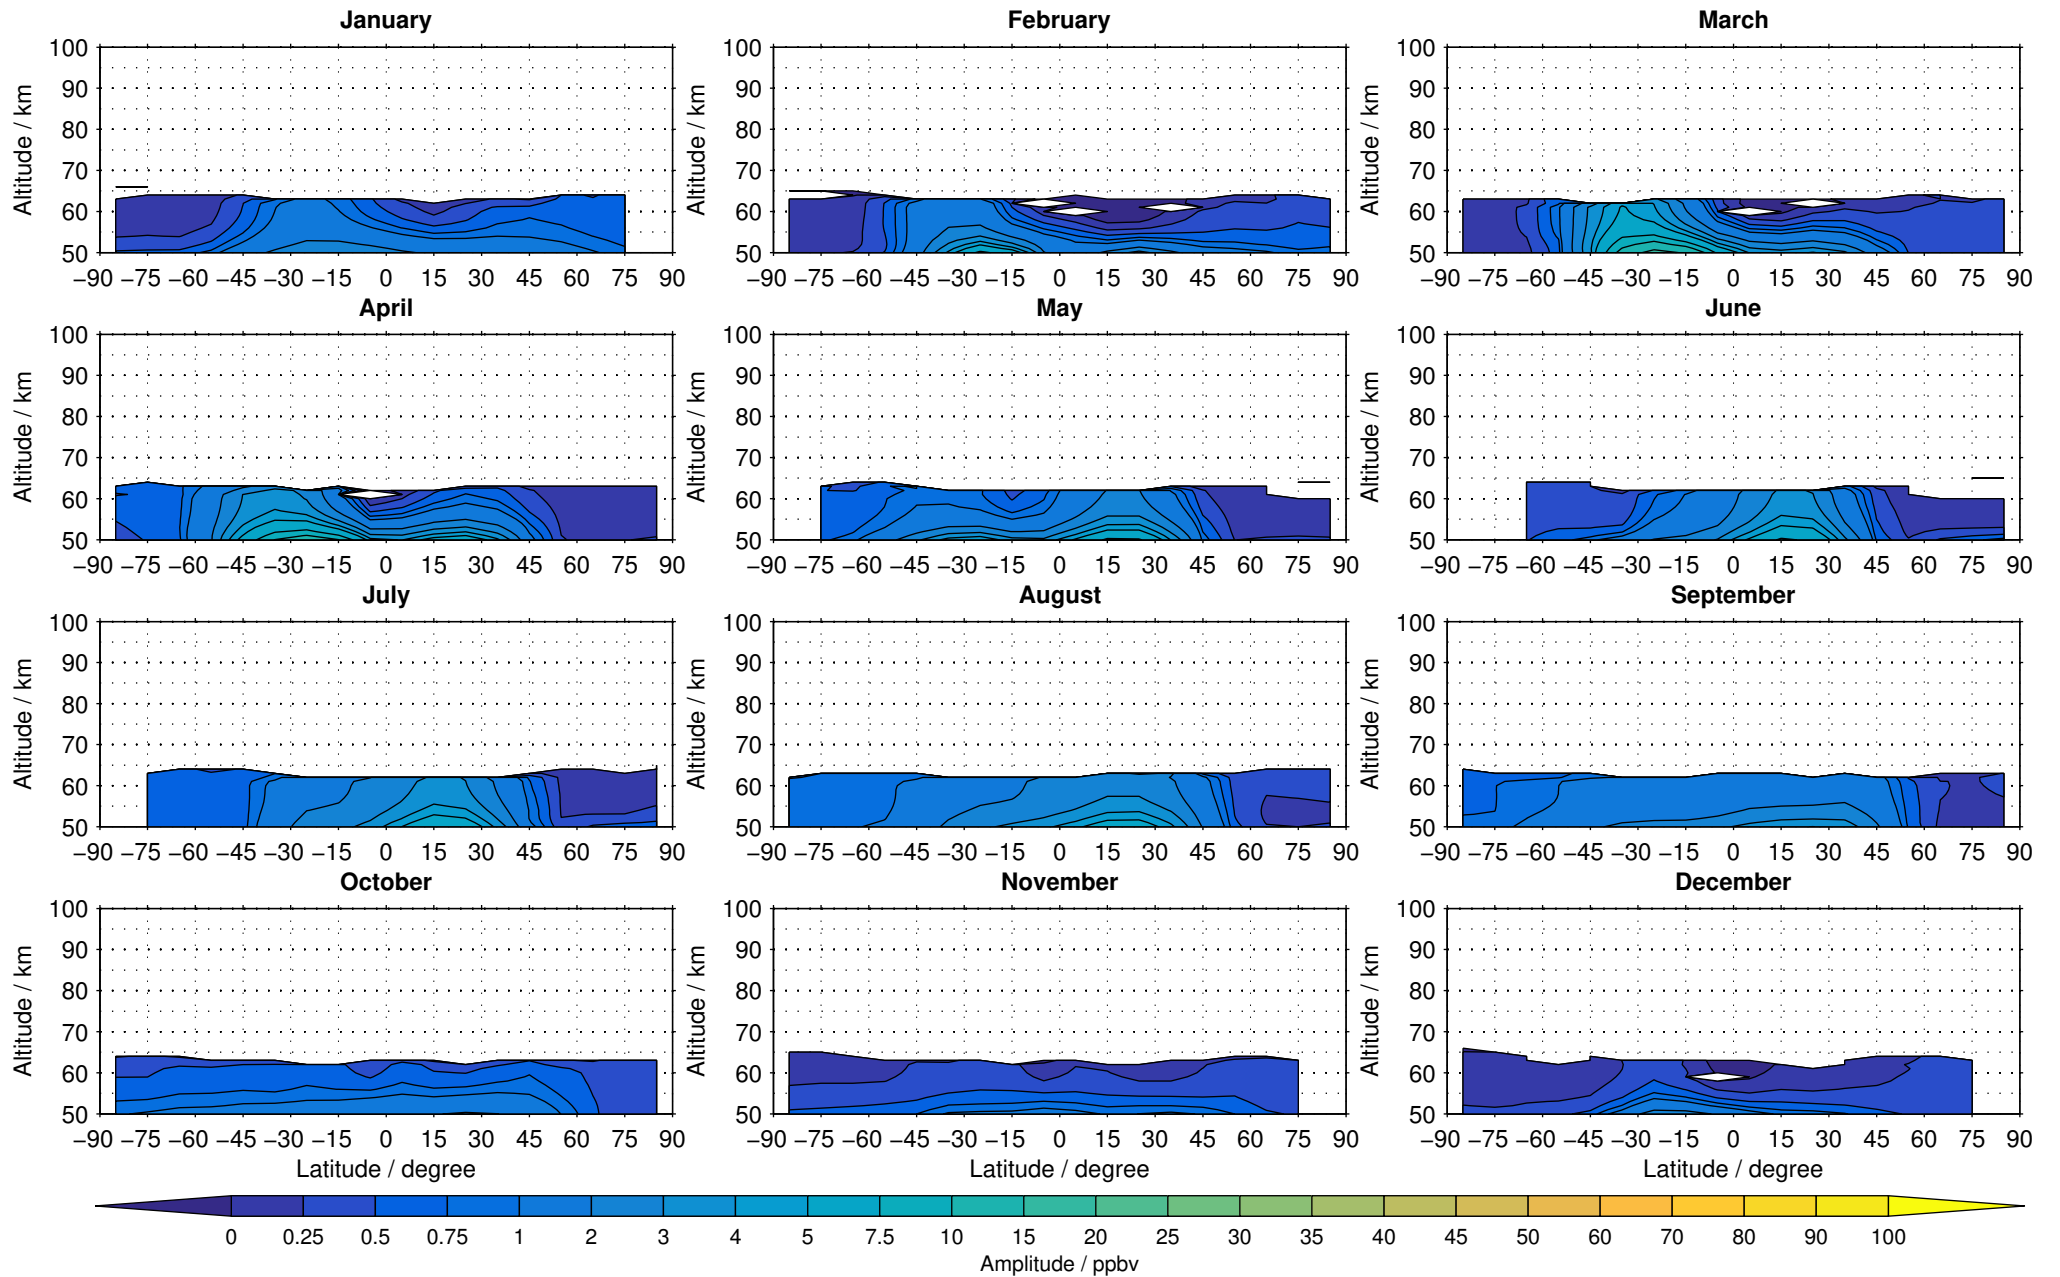

# Envisat/MIPAS (IMKIAA) V5R v224/225 NOM daytime nitrous oxide distribution for 2006

Creation Time:  
11-04-2017  
21:21:02 LT

# Envisat/MIPAS (IMKIAA) V5R v224/225 NOM daytime nitrous oxide distribution for 2007

Creation Time:  
11-04-2017  
21:21:03 LT

# Envisat/MIPAS (IMKIAA) V5R v224/225 NOM daytime nitrous oxide distribution for 2008

Creation Time:  
11-04-2017  
21:21:04 LT