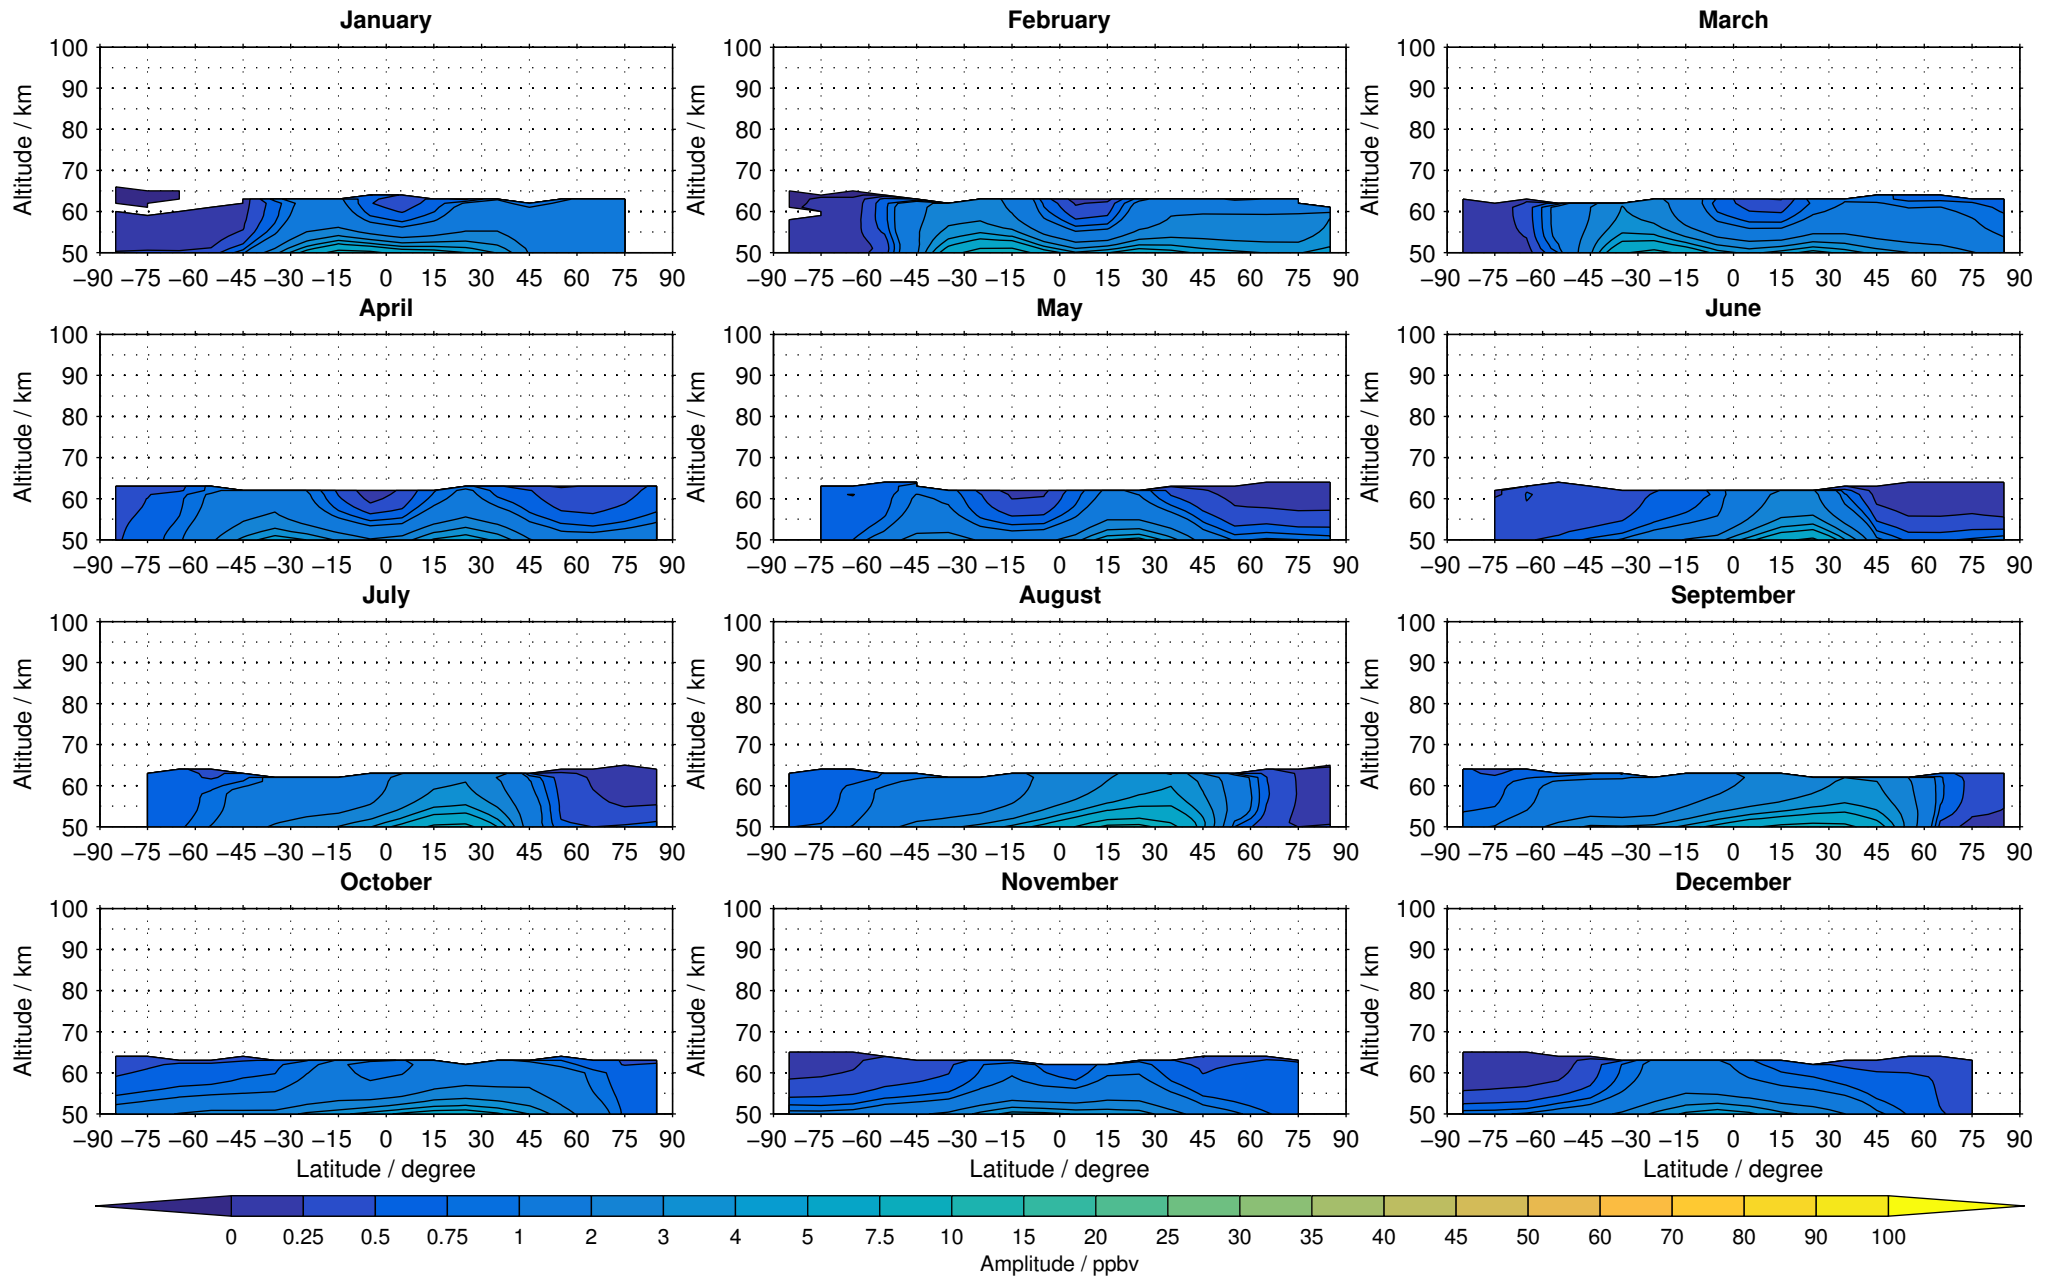

# Envisat/MIPAS (IMKIAA) V5R v224/225 NOM daytime nitrous oxide distribution for 2005

Creation Time:  
11-04-2017  
21:21:02 LT

# Envisat/MIPAS (IMKIAA) V5R v224/225 NOM daytime nitrous oxide distribution for 2006

Creation Time:  
11-04-2017  
21:21:02 LT

# Envisat/MIPAS (IMKIAA) V5R v224/225 NOM daytime nitrous oxide distribution for 2007

Creation Time:  
11-04-2017  
21:21:03 LT