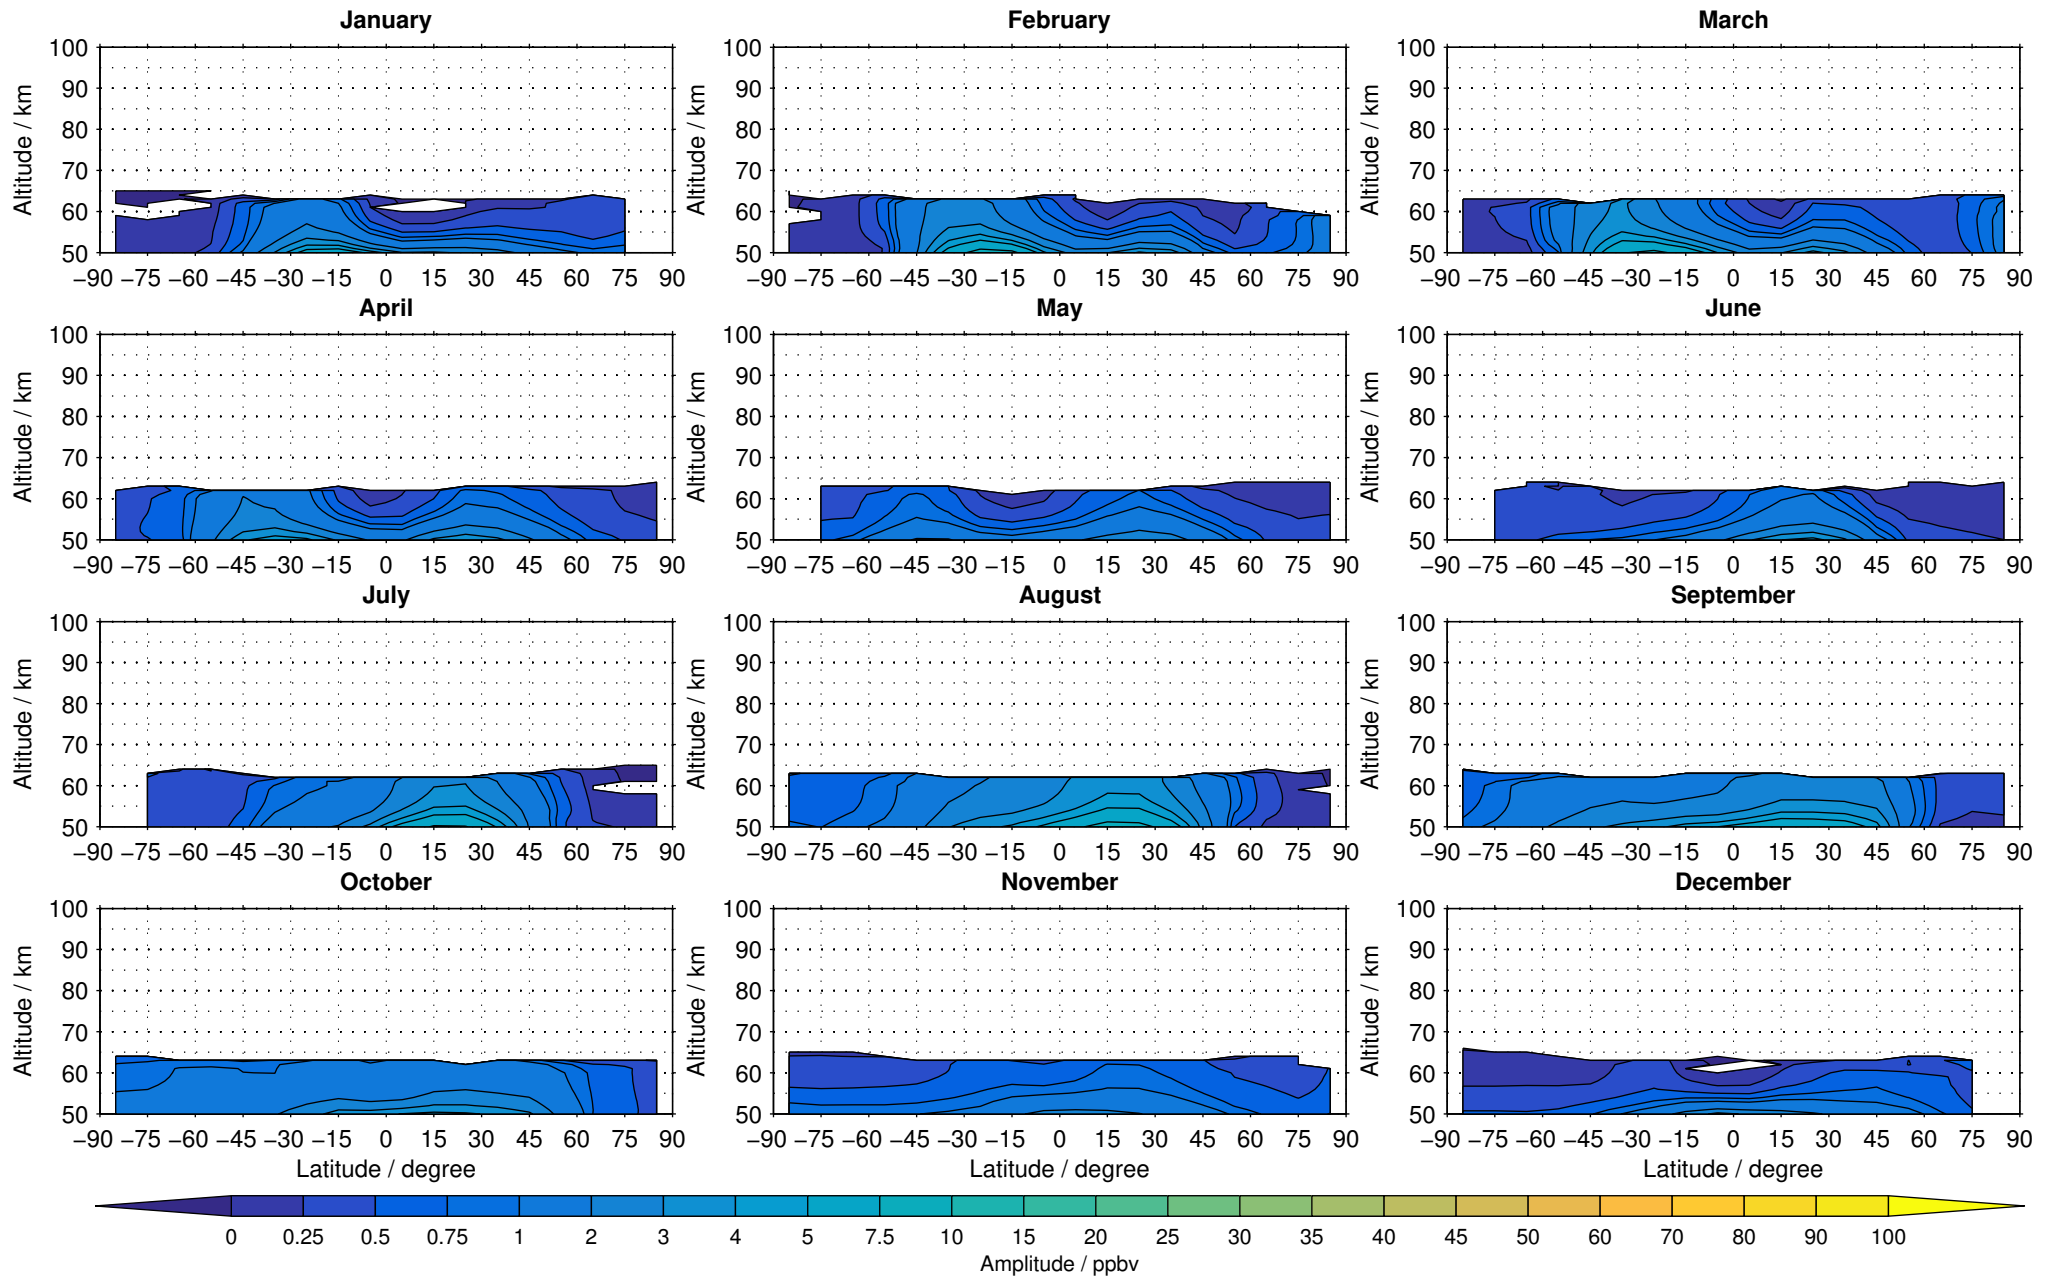

# Envisat/MIPAS (IMKIAA) V5R v224/225 NOM daytime nitrous oxide distribution for 2006

Creation Time:  
11-04-2017  
21:21:02 LT

# Envisat/MIPAS (IMKIAA) V5R v224/225 NOM daytime nitrous oxide distribution for 2007

Creation Time:  
11-04-2017  
21:21:03 LT

# Envisat/MIPAS (IMKIAA) V5R v224/225 NOM daytime nitrous oxide distribution for 2008

Creation Time:  
11-04-2017  
21:21:04 LT

# Envisat/MIPAS (IMKIAA) V5R v224/225 NOM daytime nitrous oxide distribution for 2009

Creation Time:  
11-04-2017  
21:21:05 LT