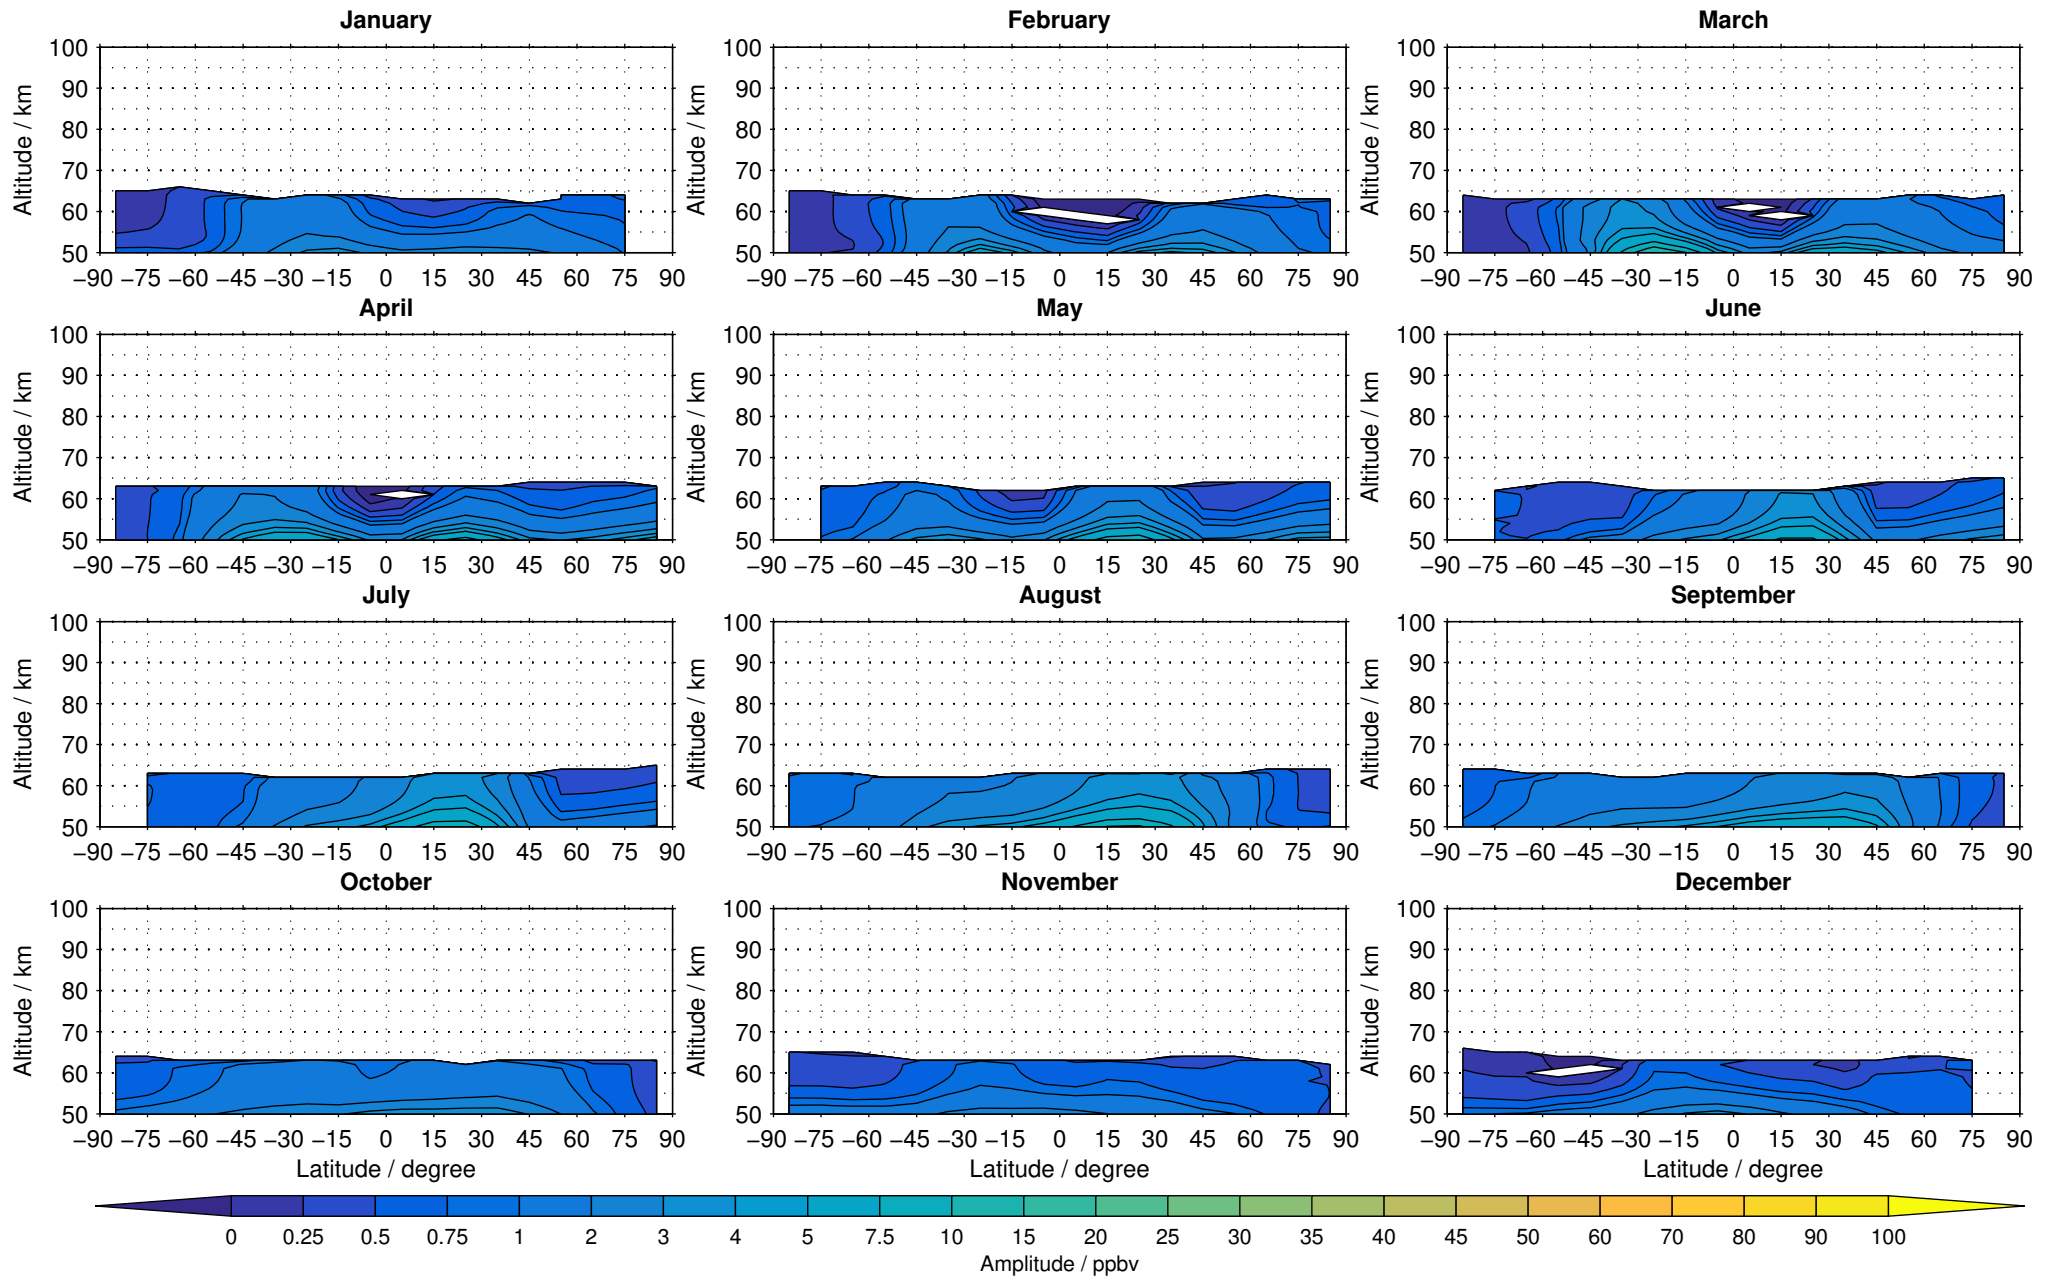

Envisat/MIPAS (IMKIAA) V5R v224/225 NOM daytime nitrous oxide distribution for 2011

Creation Time:
11-04-2017
21:21:09 LT