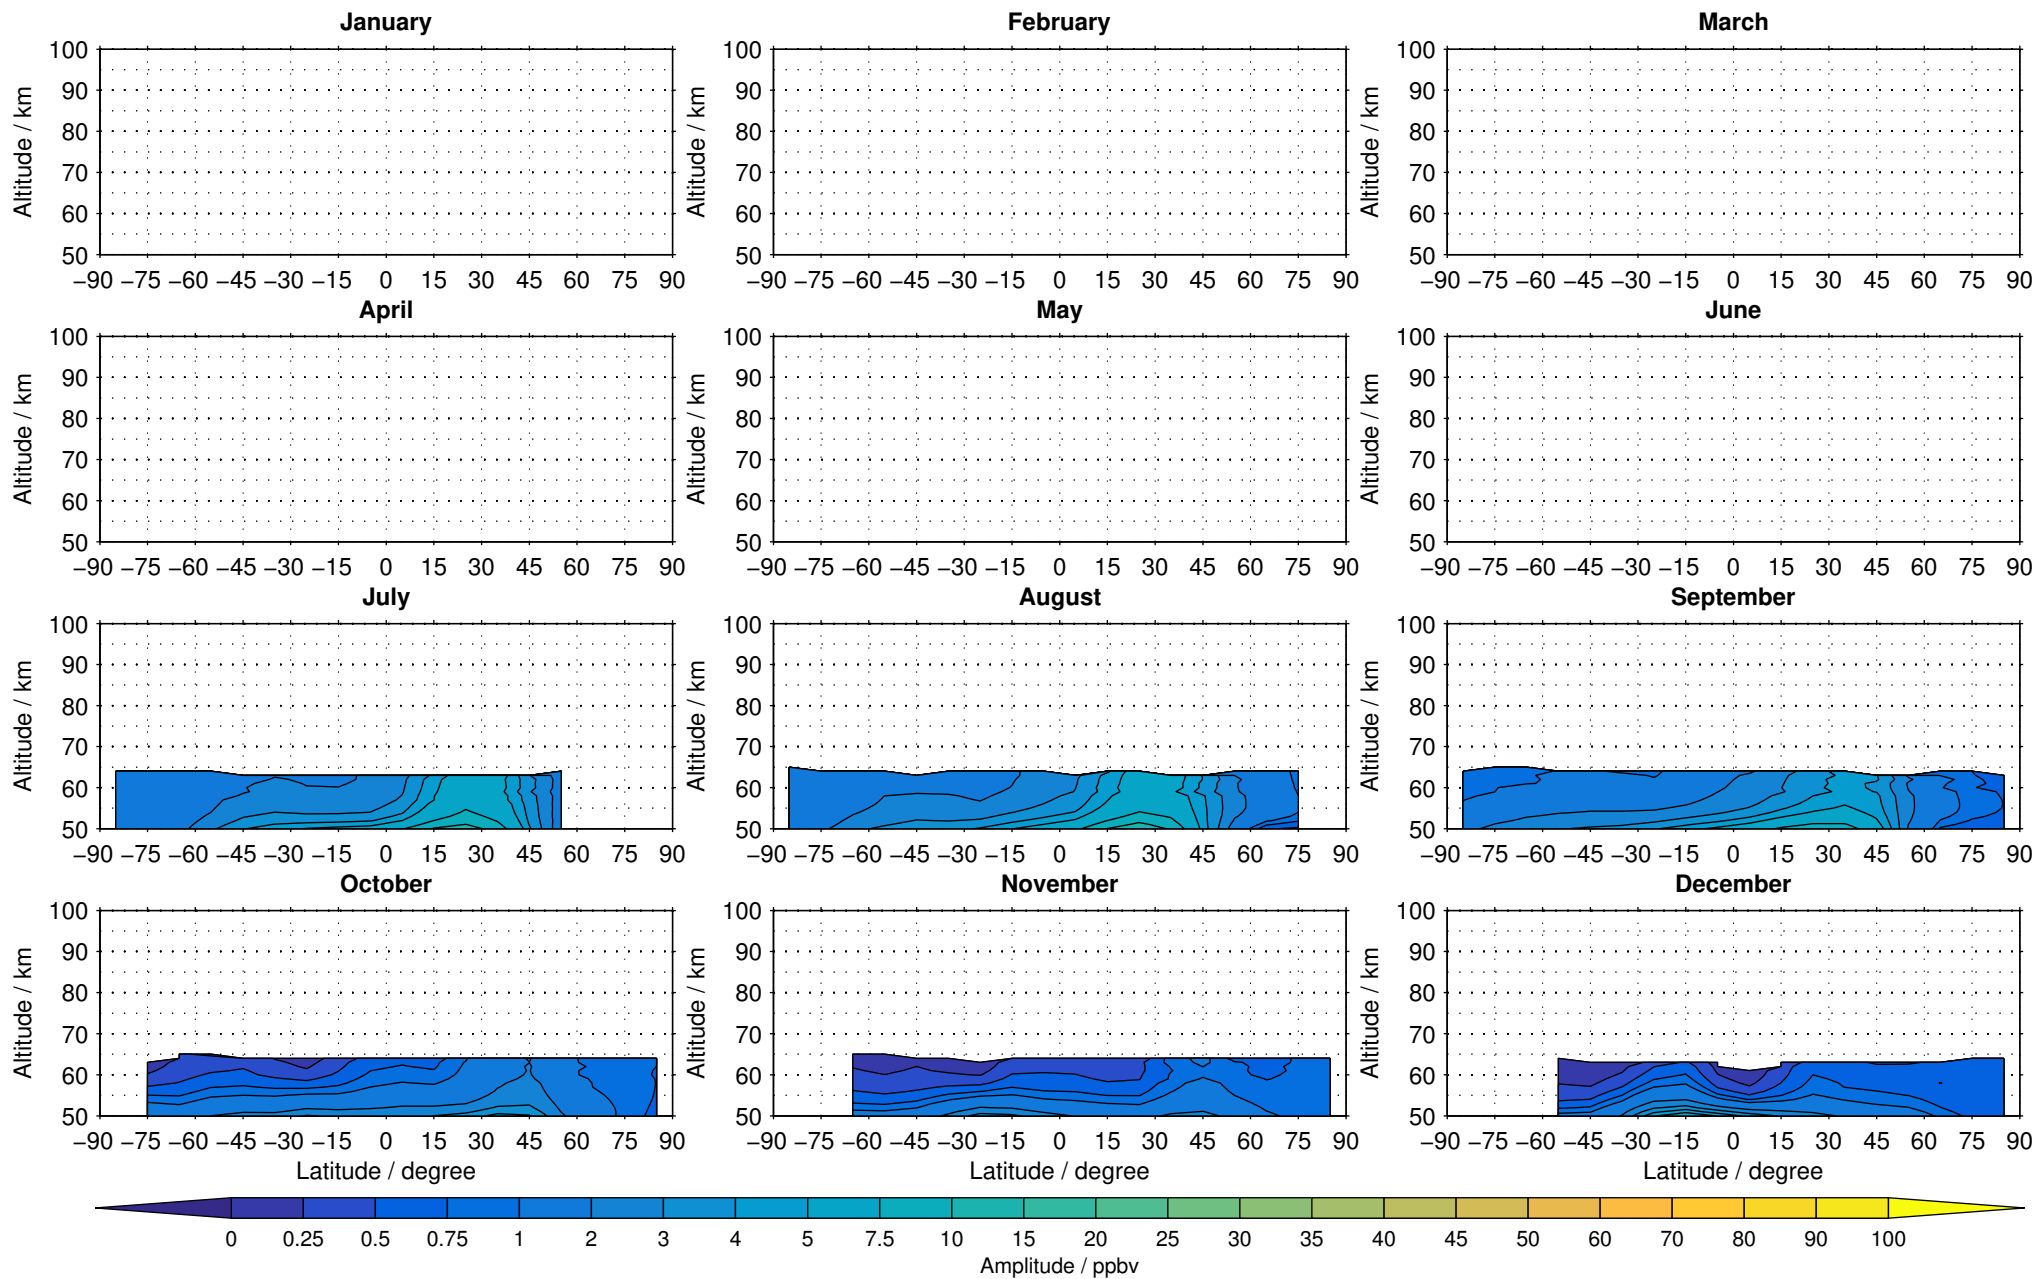

# Envisat/MIPAS (IMKIAA) V5H v21 NOM nighttime nitrous oxide distribution for 2002

Creation Time:  
11-04-2017  
21:20:15 LT

# Envisat/MIPAS (IMKIAA) V5H v21 NOM nighttime nitrous oxide distribution for 2003

Creation Time:  
11-04-2017  
21:20:16 LT

# Envisat/MIPAS (IMKIAA) V5H v21 NOM nighttime nitrous oxide distribution for 2004

Creation Time:  
11-04-2017  
21:20:16 LT