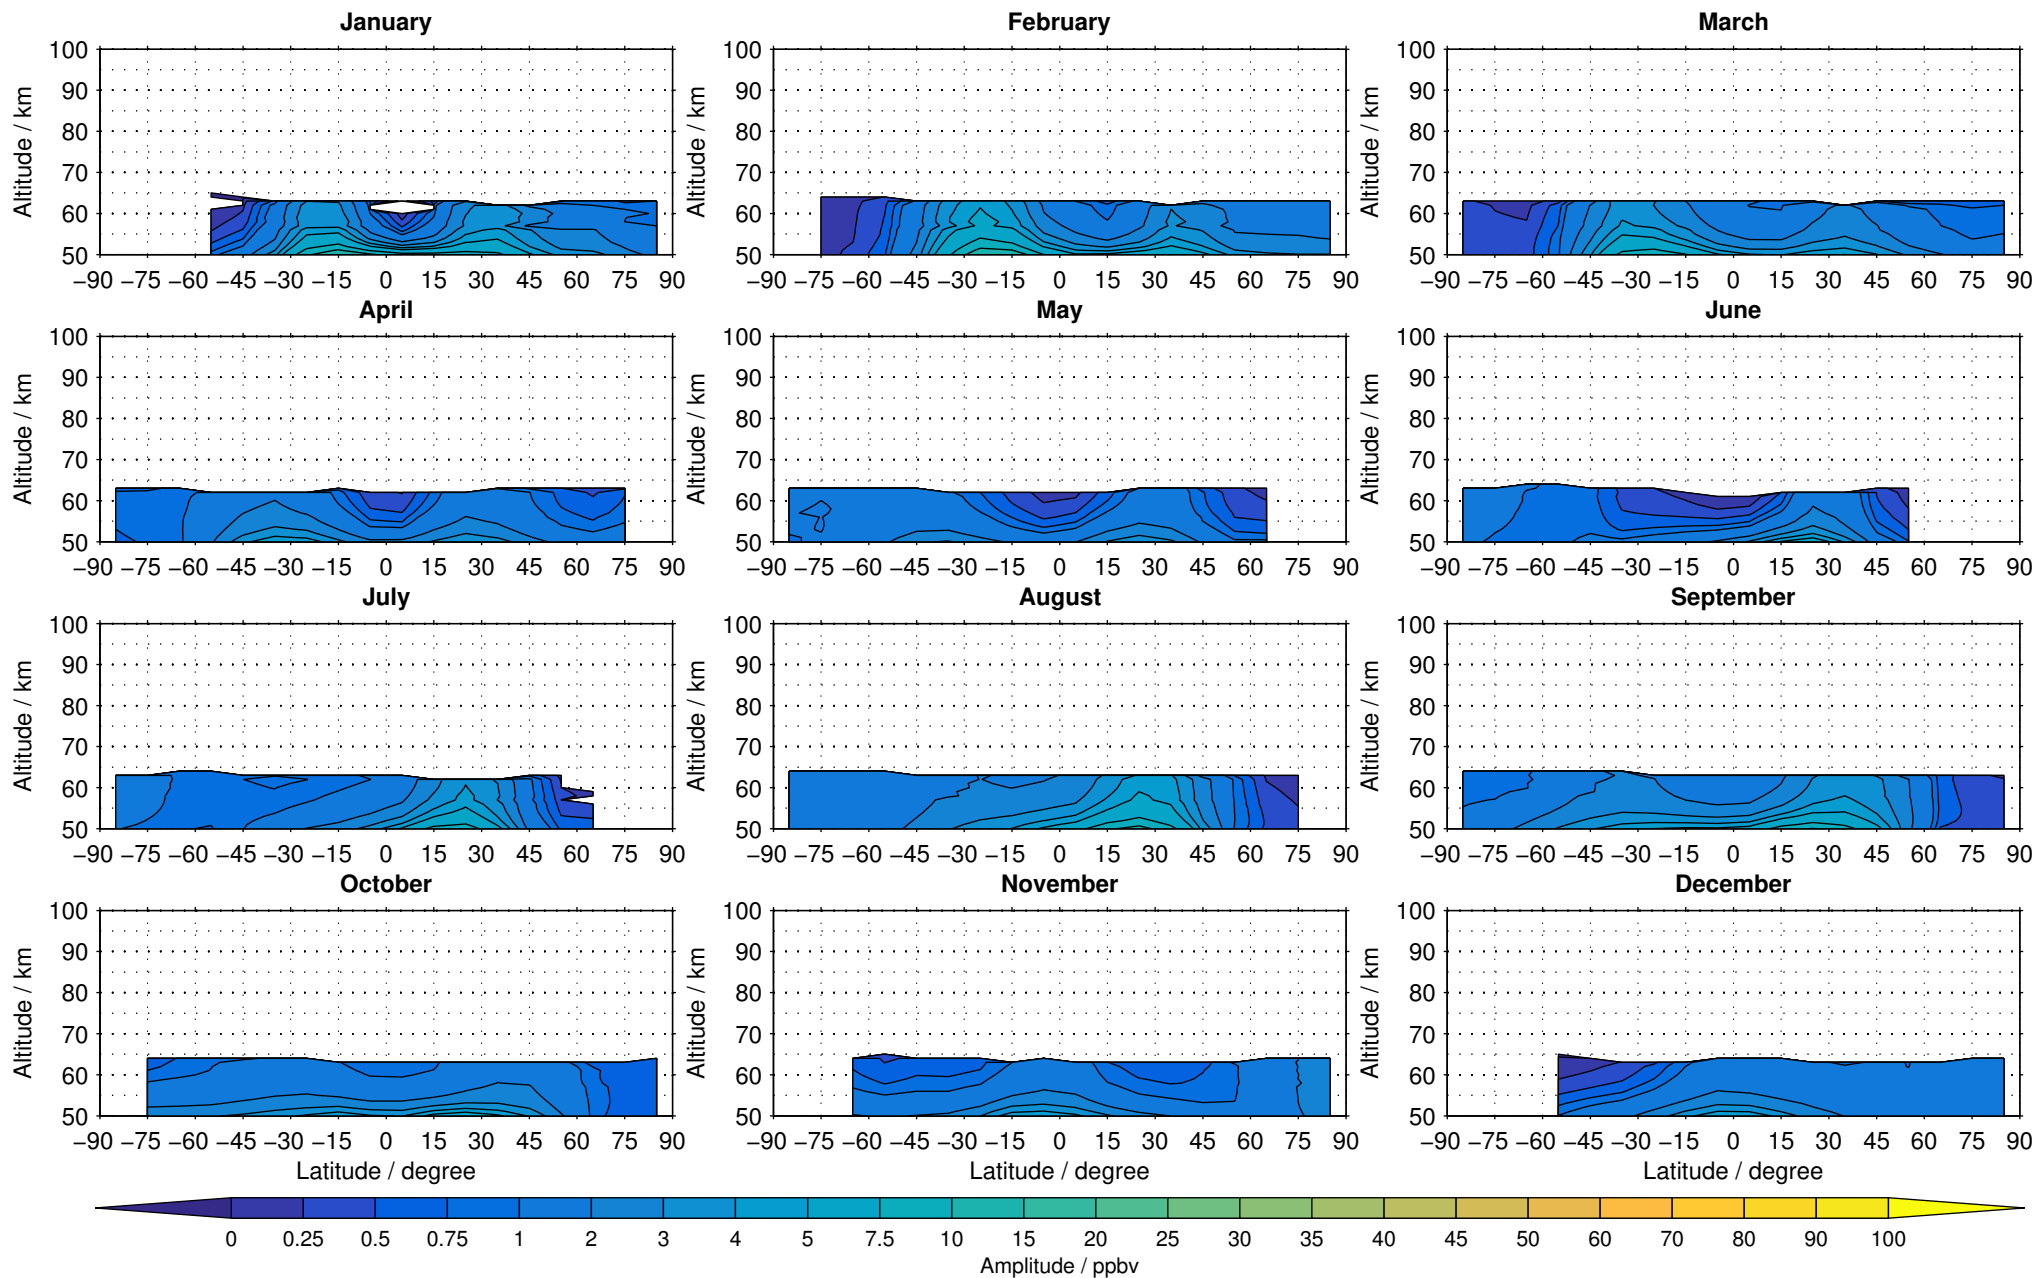

# Envisat/MIPAS (IMKIAA) V5H v21 NOM nighttime nitrous oxide distribution for 2002

Creation Time:  
11-04-2017  
21:20:15 LT

# Envisat/MIPAS (IMKIAA) V5H v21 NOM nighttime nitrous oxide distribution for 2003

Creation Time:  
11-04-2017  
21:20:16 LT

# Envisat/MIPAS (IMKIAA) V5H v21 NOM nighttime nitrous oxide distribution for 2004

Creation Time:  
11-04-2017  
21:20:16 LT