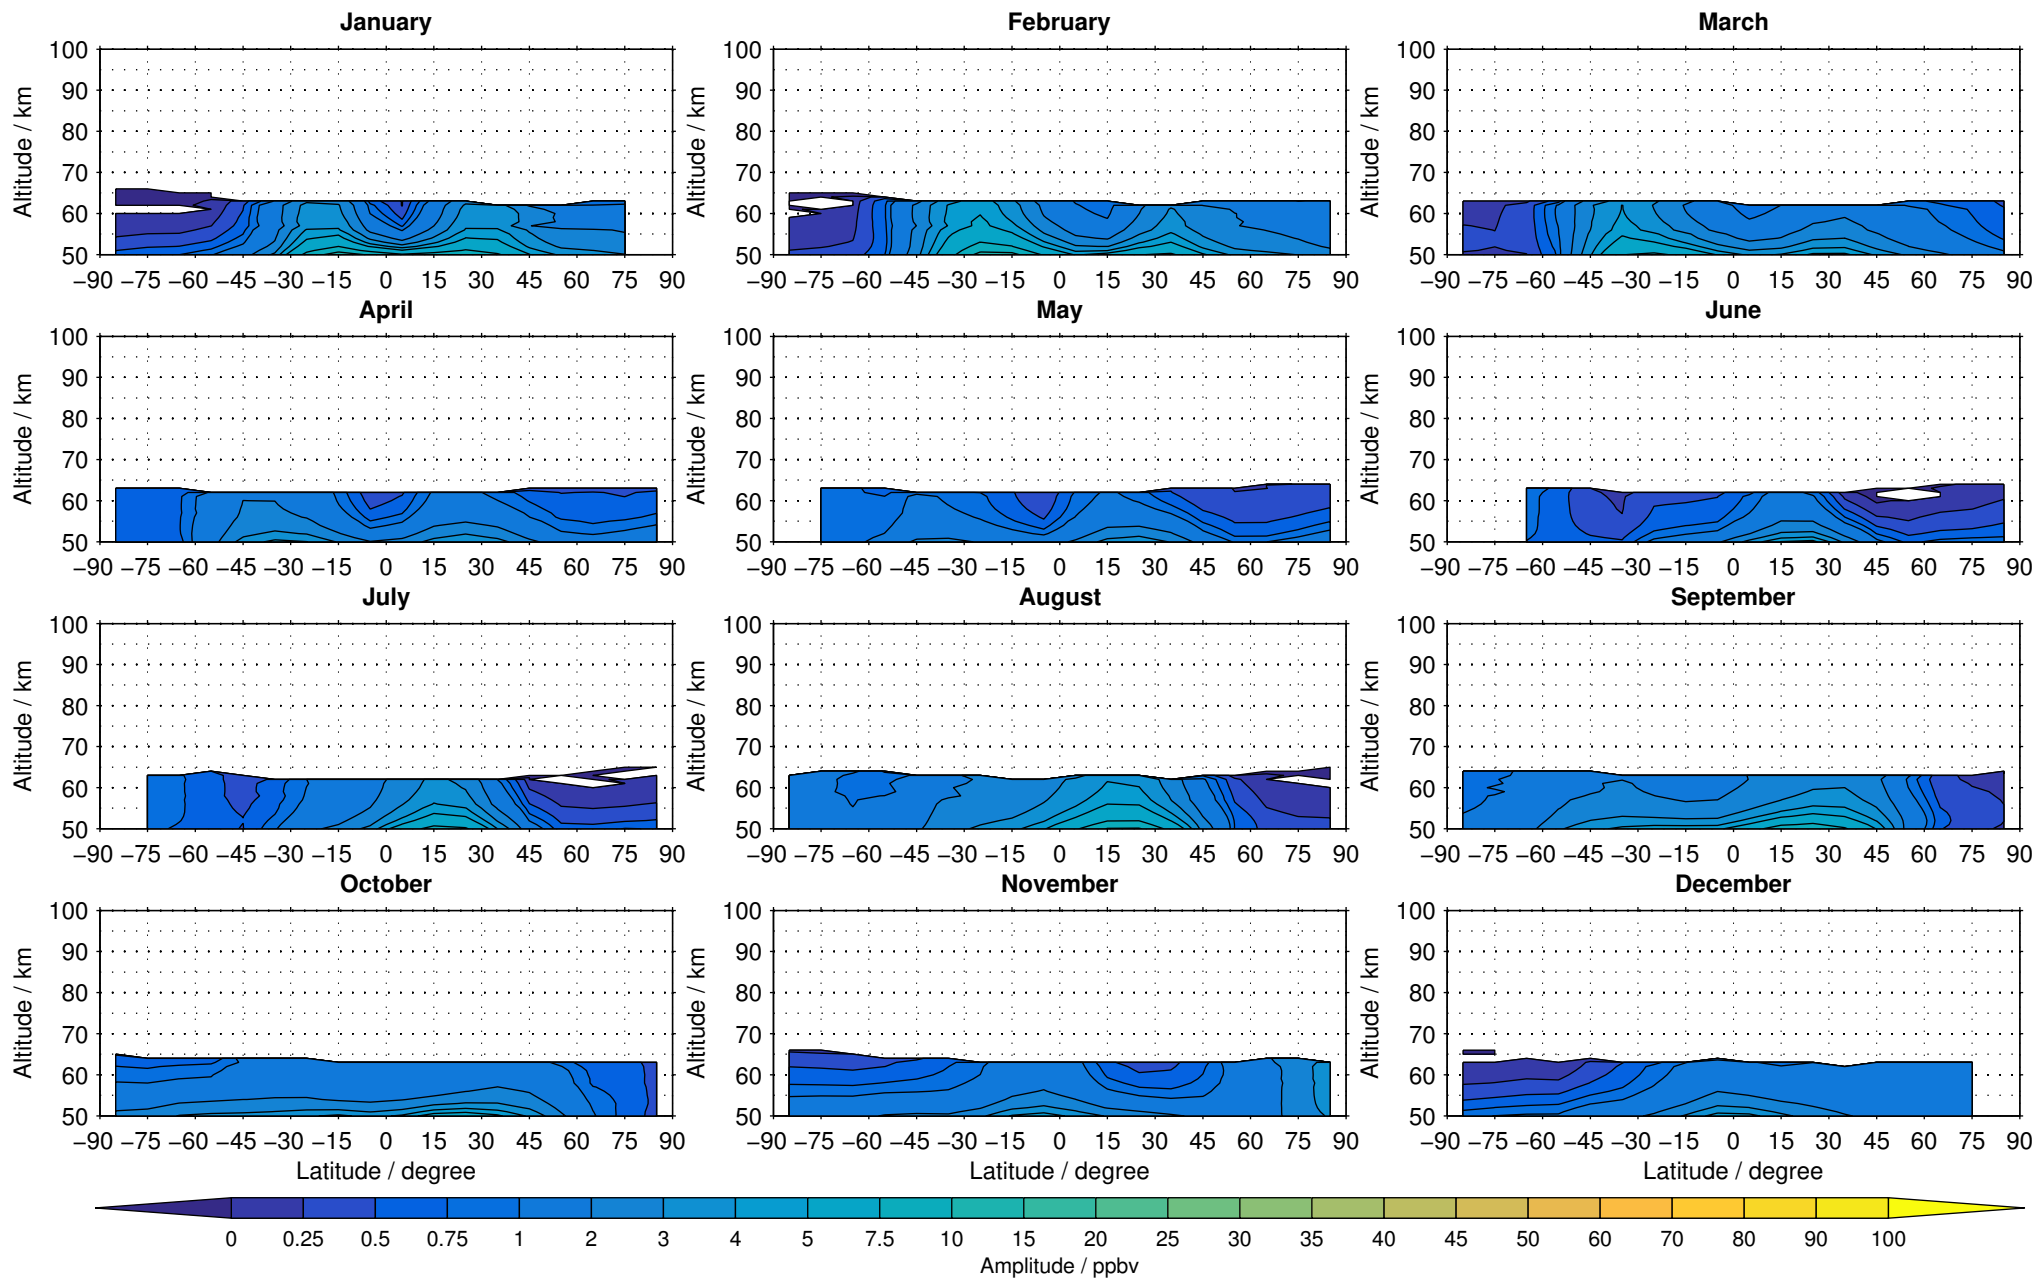

# Envisat/MIPAS (IMKIAA) V5H v21 NOM daytime nitrous oxide distribution for 2002

Creation Time:  
11-04-2017  
21:20:06 LT

# Envisat/MIPAS (IMKIAA) V5H v21 NOM daytime nitrous oxide distribution for 2003

Creation Time:  
11-04-2017  
21:20:07 LT

# Envisat/MIPAS (IMKIAA) V5H v21 NOM daytime nitrous oxide distribution for 2004

Creation Time:  
11-04-2017  
21:20:08 LT