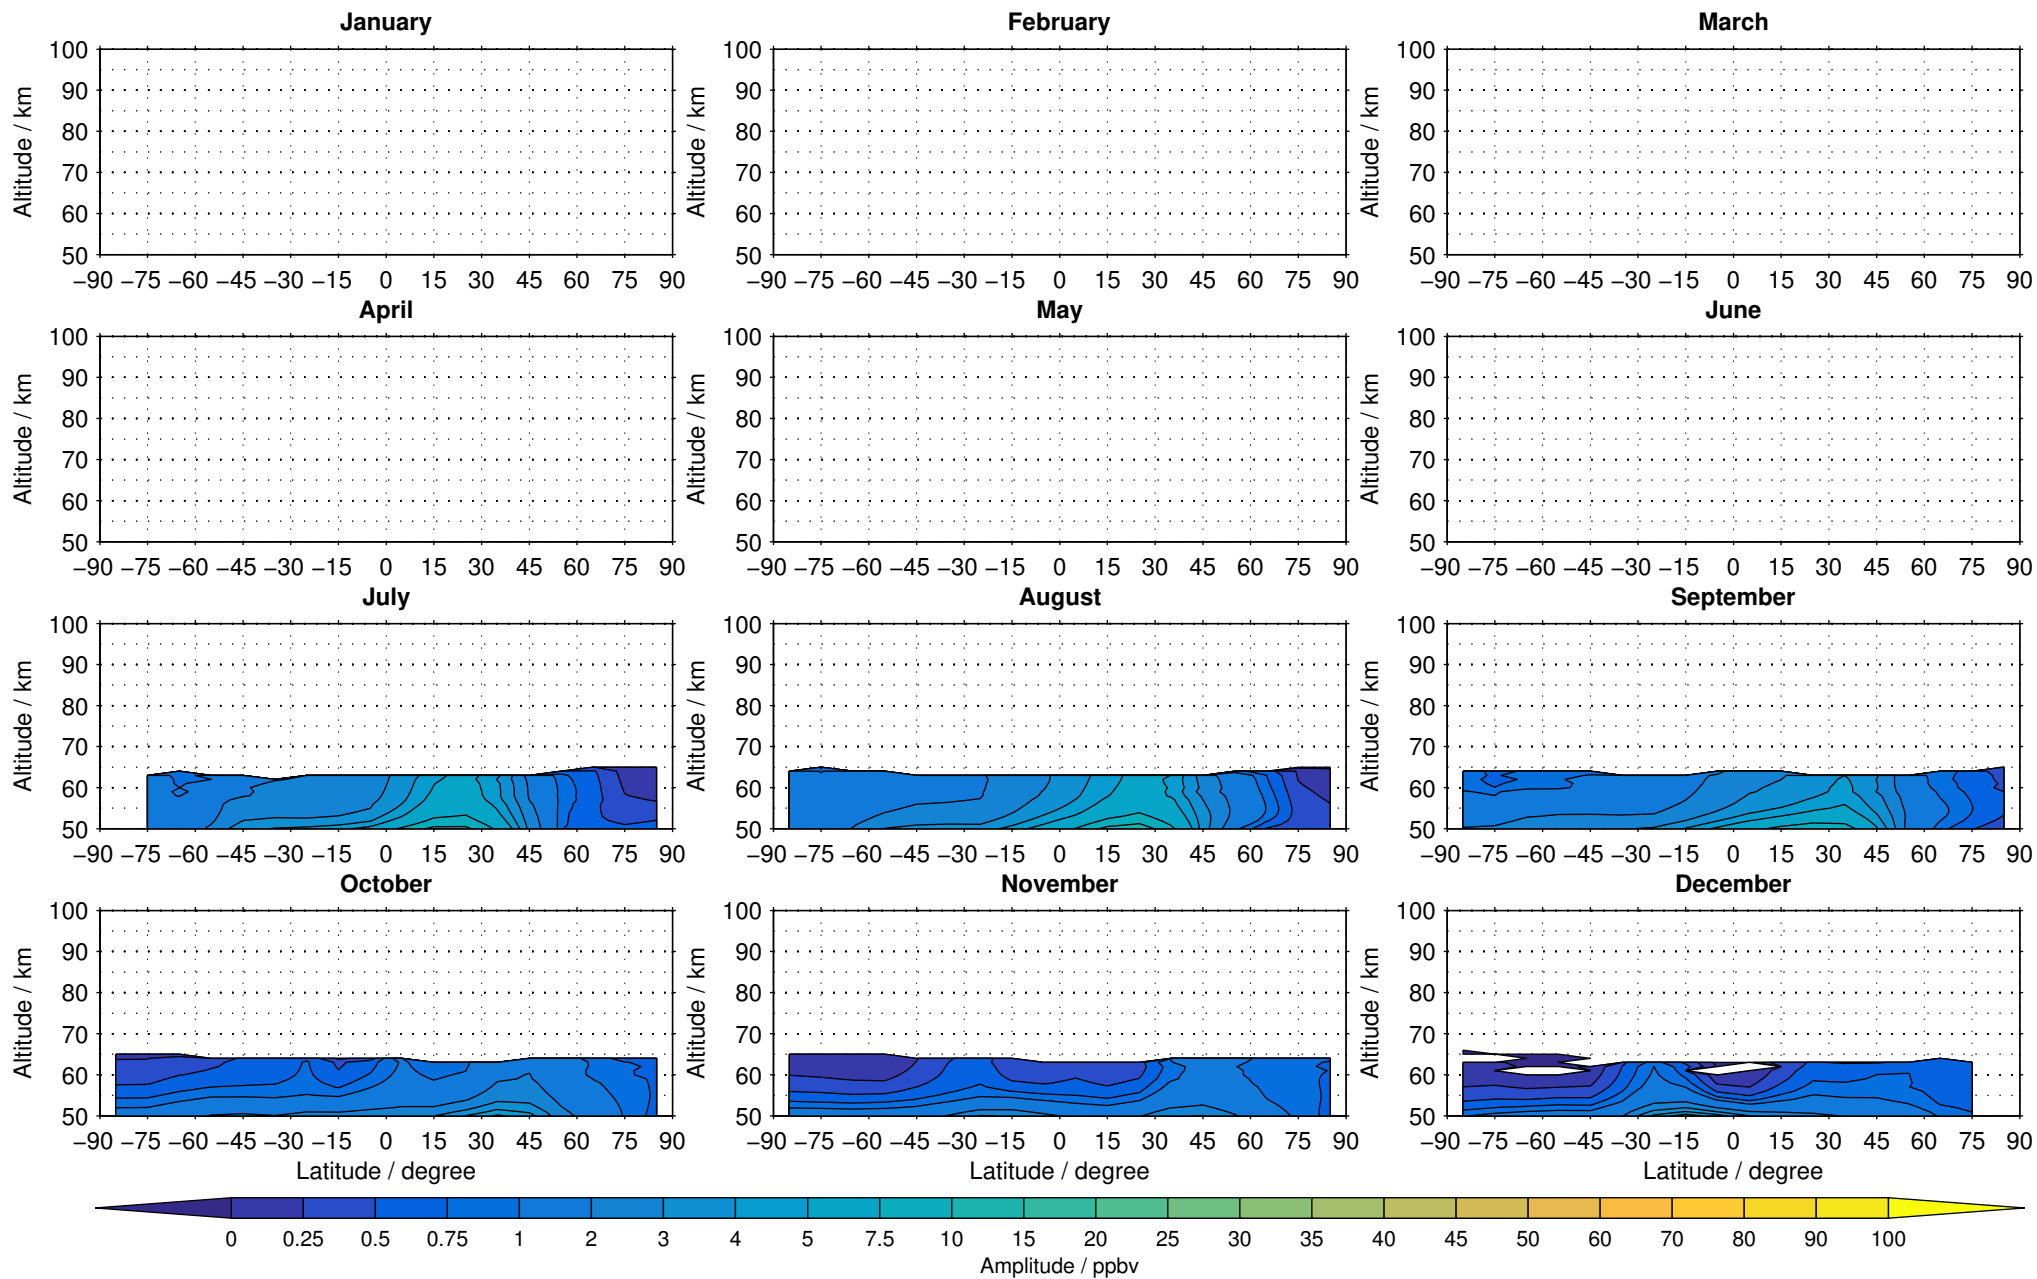

# Envisat/MIPAS (IMKIAA) V5H v21 NOM daytime nitrous oxide distribution for 2002

Creation Time:  
11-04-2017  
21:20:06 LT

# Envisat/MIPAS (IMKIAA) V5H v21 NOM daytime nitrous oxide distribution for 2003

Creation Time:  
11-04-2017  
21:20:07 LT

# Envisat/MIPAS (IMKIAA) V5H v21 NOM daytime nitrous oxide distribution for 2004

Creation Time:  
11-04-2017  
21:20:08 LT