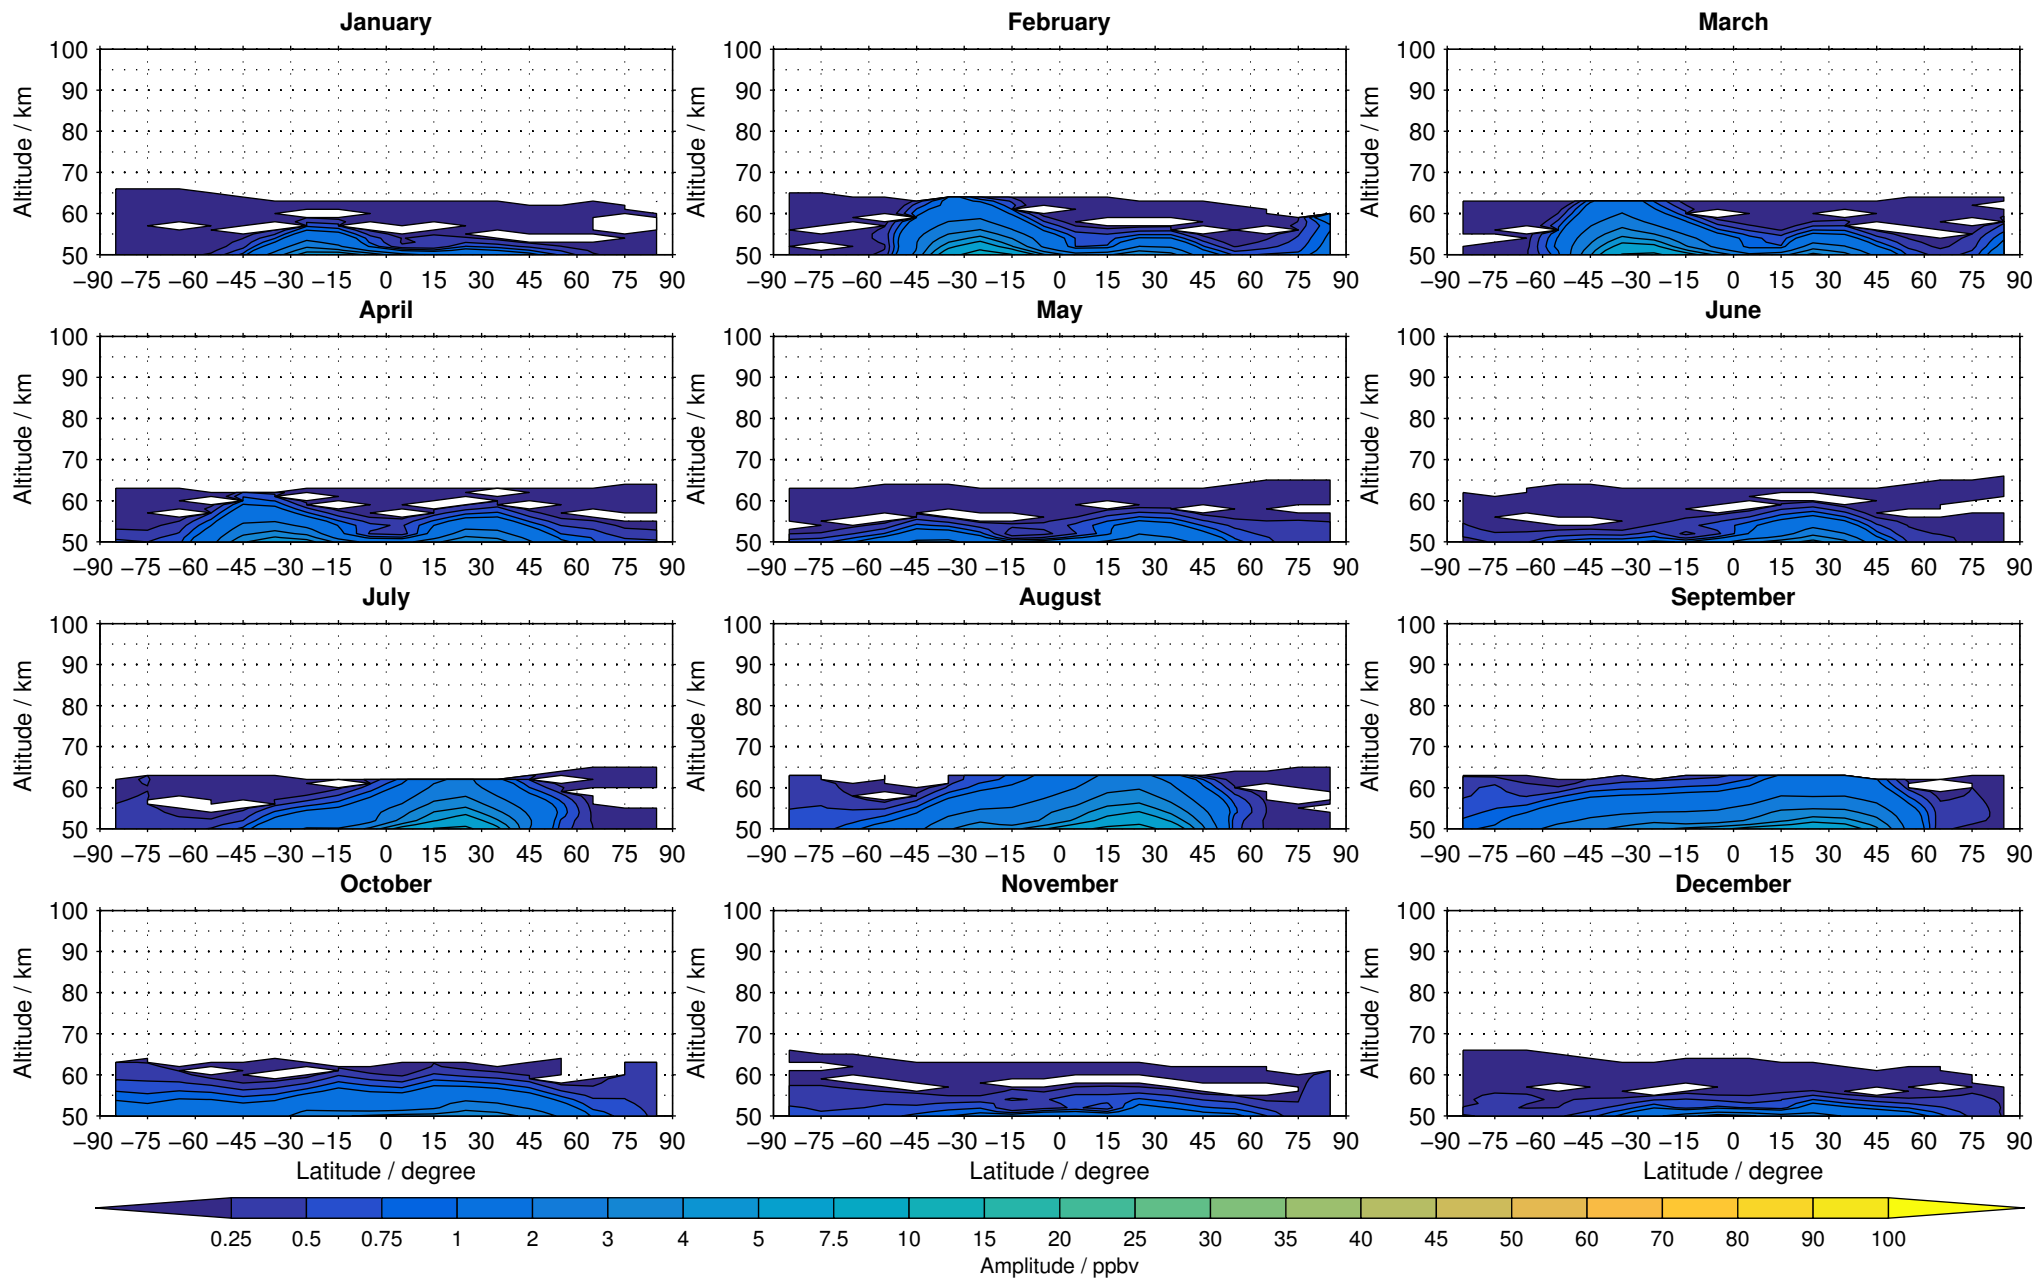

Envisat/MIPAS (IMKIAA) V5R v521 MA nitrous oxide distribution for 2007

Creation Time:
14-03-2017
10:34:56 LT

Envisat/MIPAS (IMKIAA) V5R v521 MA nitrous oxide distribution for 2008

Creation Time:
14-03-2017
10:34:57 LT

Envisat/MIPAS (IMKIAA) V5R v521 MA nitrous oxide distribution for 2009

Creation Time:
14-03-2017
10:34:58 LT

Envisat/MIPAS (IMKIAA) V5R v521 MA nitrous oxide distribution for 2010

Creation Time:
14-03-2017
10:34:59 LT