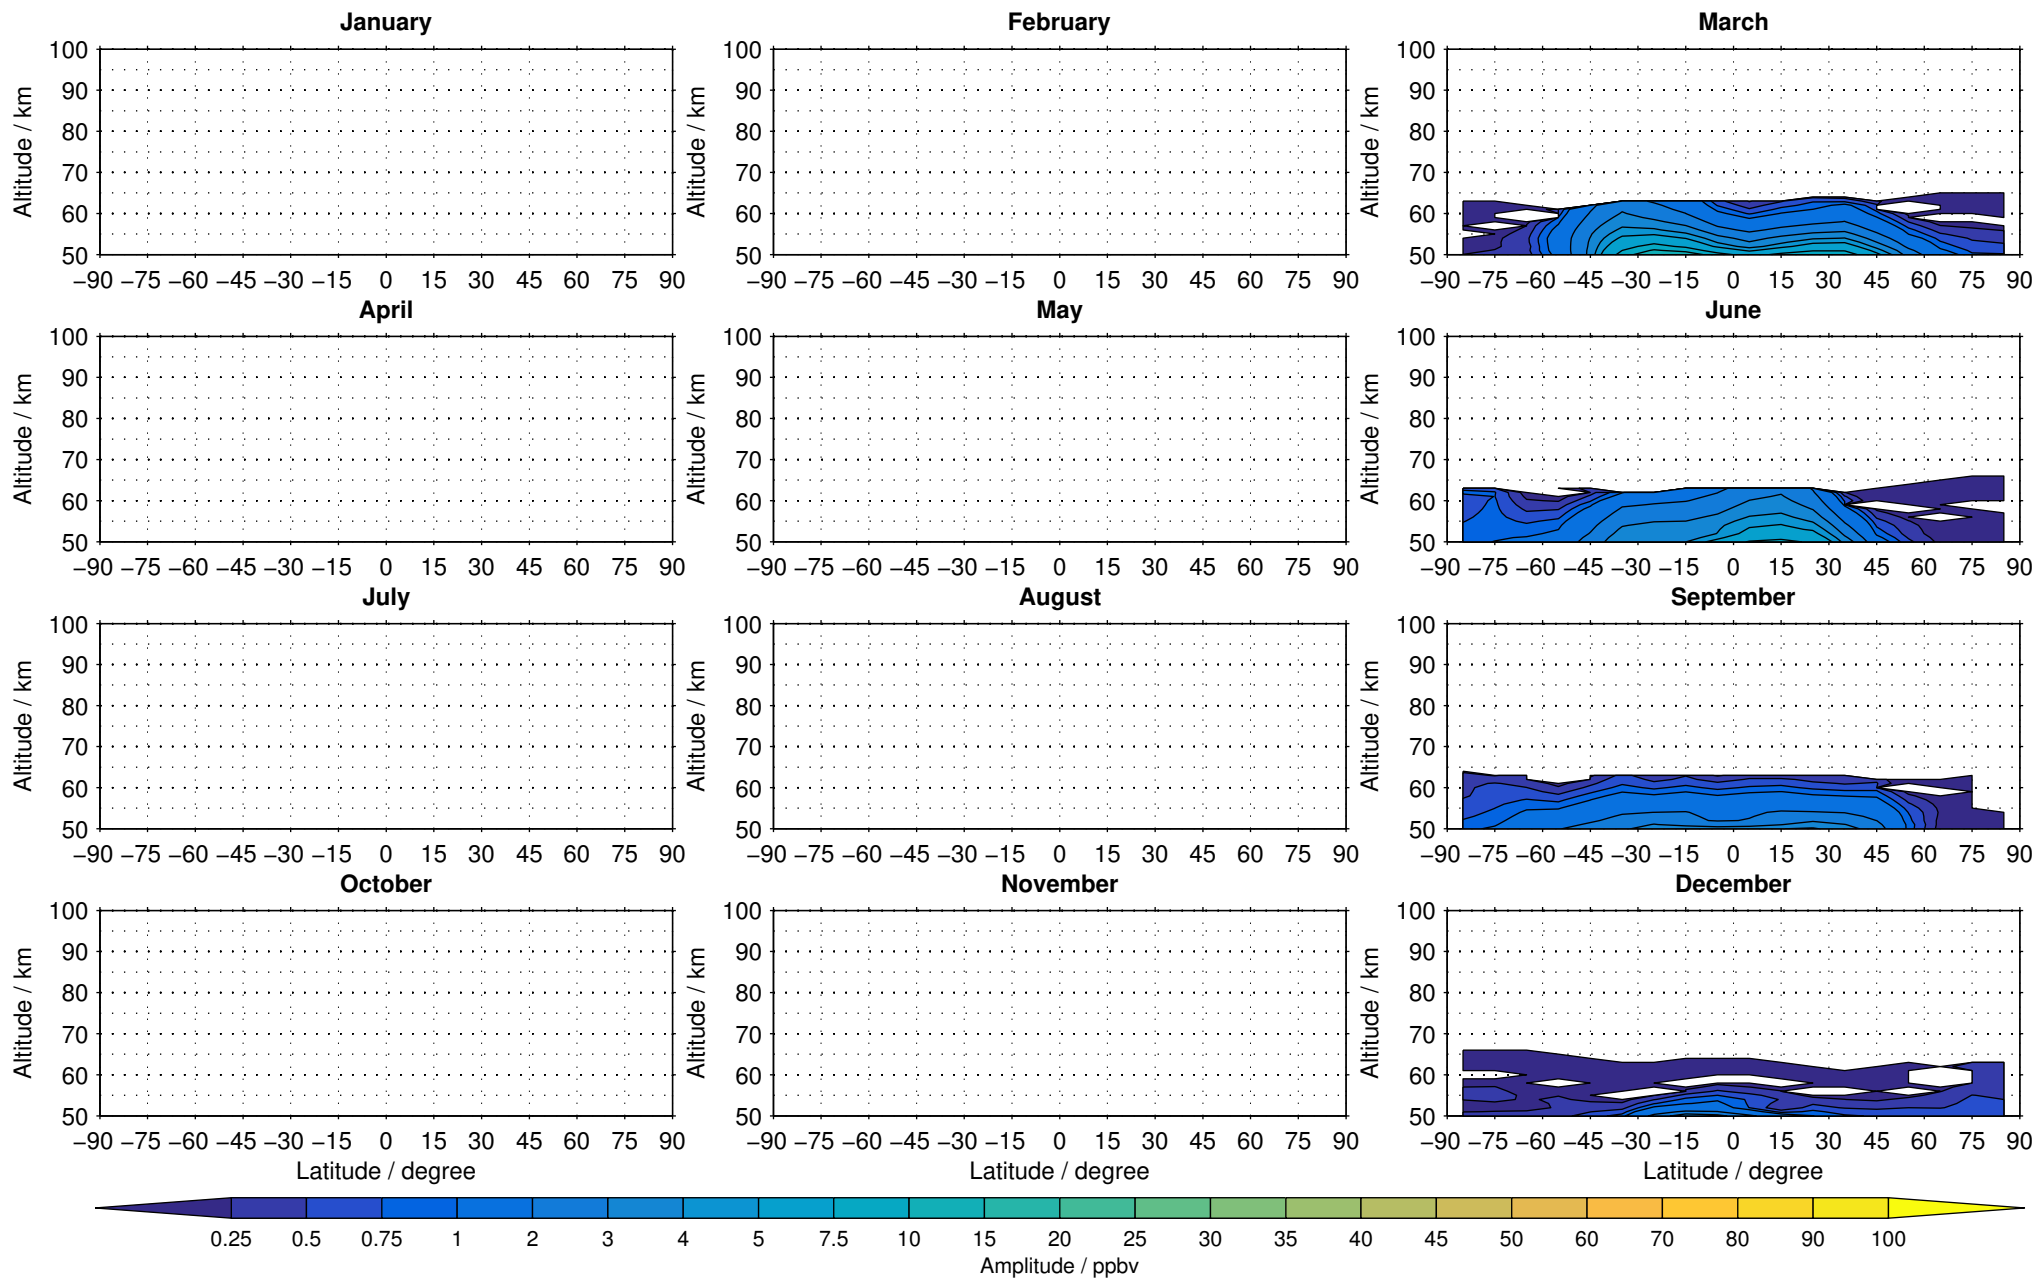

Envisat/MIPAS (IMKIAA) V5R v521 MA nitrous oxide distribution for 2005

Creation Time:
14-03-2017
10:34:55 LT

Envisat/MIPAS (IMKIAA) V5R v521 MA nitrous oxide distribution for 2006

Creation Time:
14-03-2017
10:34:55 LT

Envisat/MIPAS (IMKIAA) V5R v521 MA nitrous oxide distribution for 2007

Creation Time:
14-03-2017
10:34:56 LT

Envisat/MIPAS (IMKIAA) V5R v521 MA nitrous oxide distribution for 2008

Creation Time:
14-03-2017
10:34:57 LT

Envisat/MIPAS (IMKIAA) V5R v521 MA nitrous oxide distribution for 2009

Creation Time:
14-03-2017
10:34:58 LT

Envisat/MIPAS (IMKIAA) V5R v521 MA nitrous oxide distribution for 2010

Creation Time:
14-03-2017
10:34:59 LT