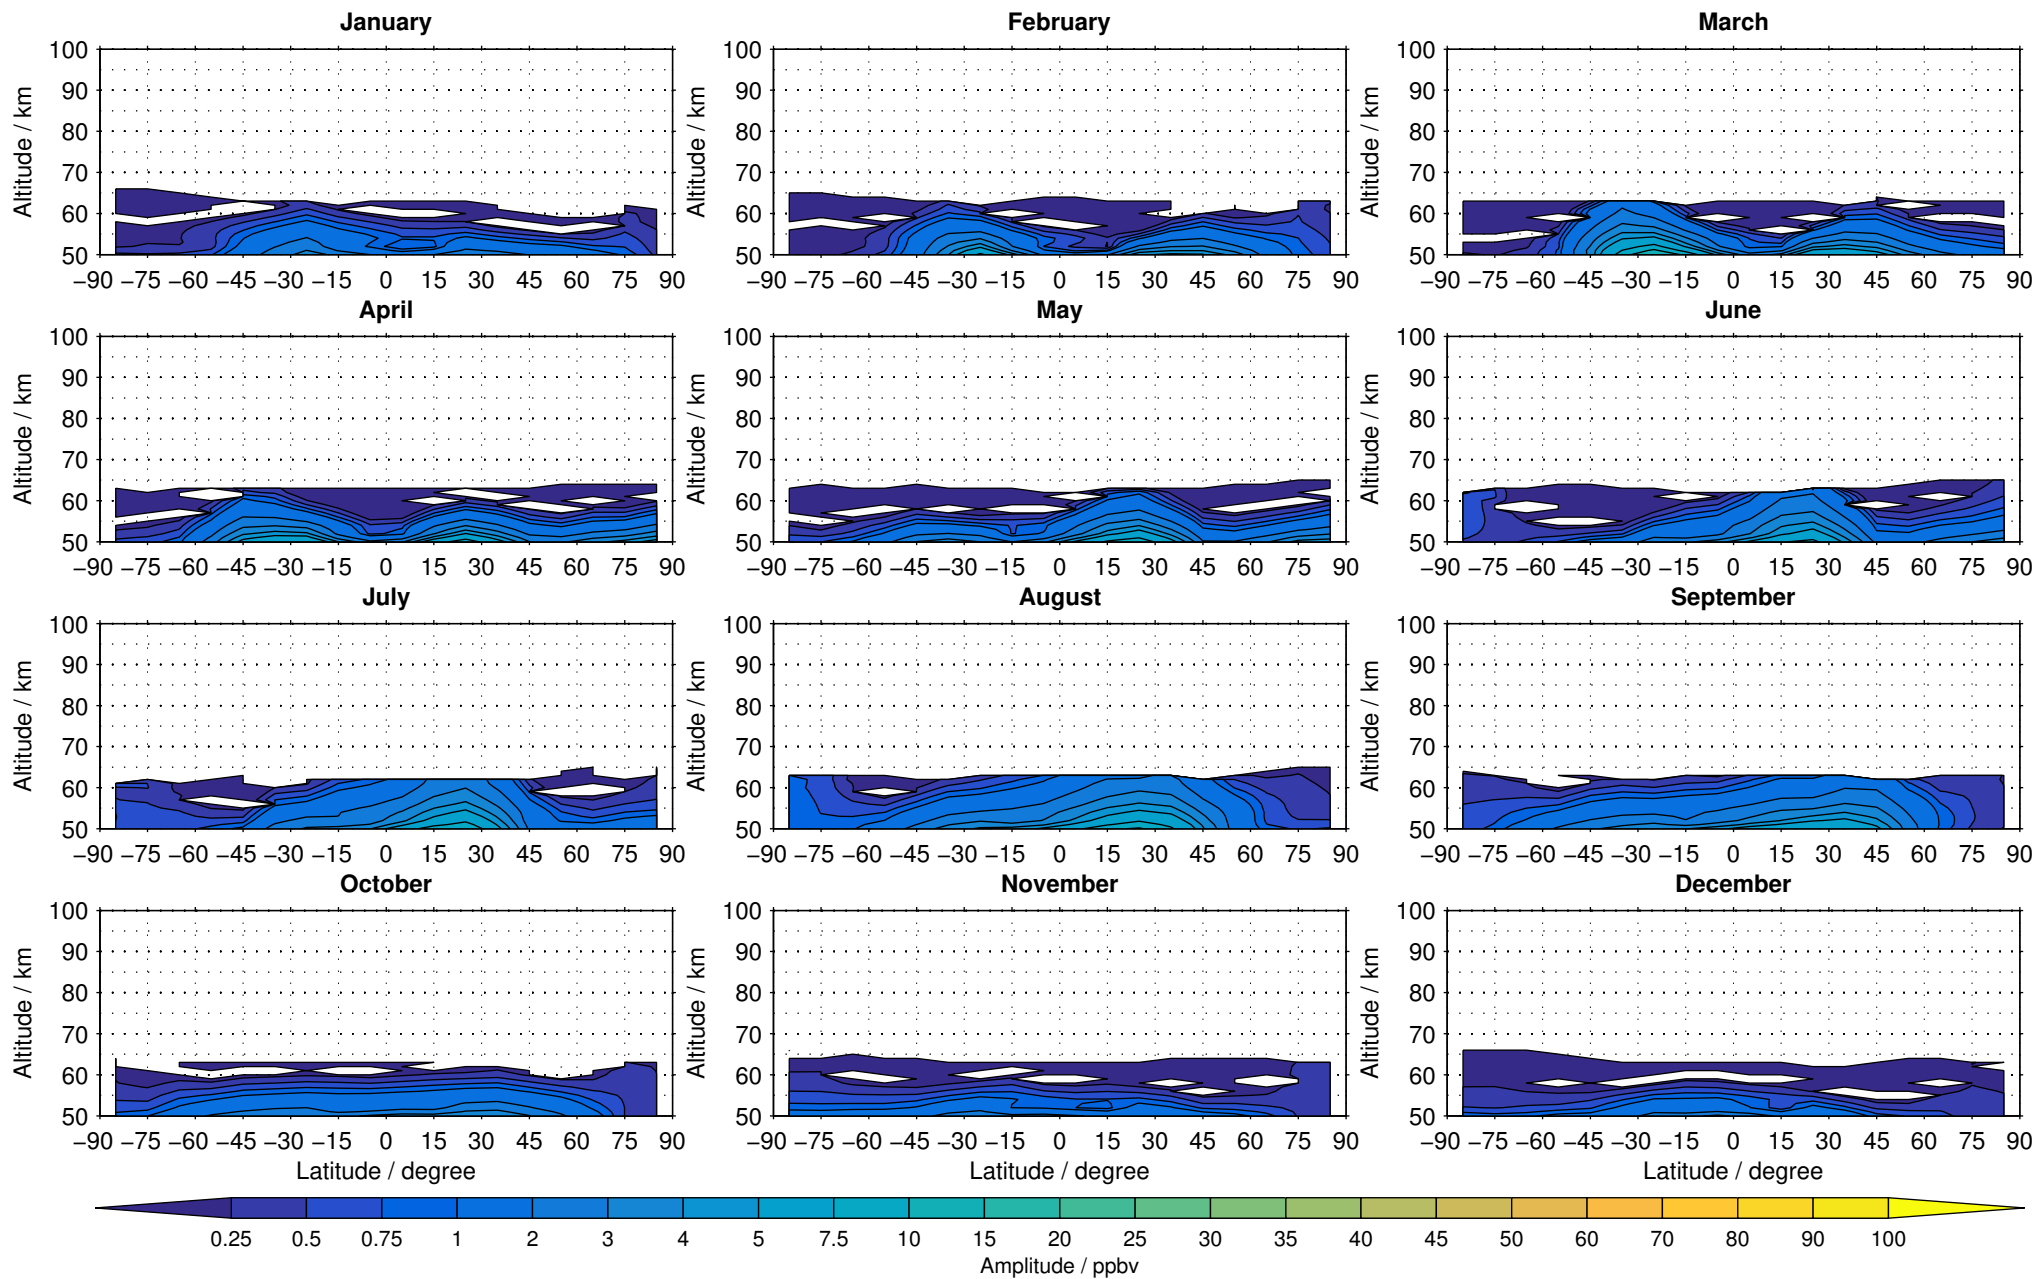

Envisat/MIPAS (IMKIAA) V5R v521 MA nitrous oxide distribution for 2007

Creation Time:
14-03-2017
10:34:56 LT

Envisat/MIPAS (IMKIAA) V5R v521 MA nitrous oxide distribution for 2008

Creation Time:
14-03-2017
10:34:57 LT

Envisat/MIPAS (IMKIAA) V5R v521 MA nitrous oxide distribution for 2009

Creation Time:
14-03-2017
10:34:58 LT

Envisat/MIPAS (IMKIAA) V5R v521 MA nitrous oxide distribution for 2010

Creation Time:
14-03-2017
10:34:59 LT

Envisat/MIPAS (IMKIAA) V5R v521 MA nitrous oxide distribution for 2011

Creation Time:
14-03-2017
10:35:00 LT

Envisat/MIPAS (IMKIAA) V5R v521 MA nitrous oxide distribution for 2012

Creation Time:
14-03-2017
10:35:01 LT