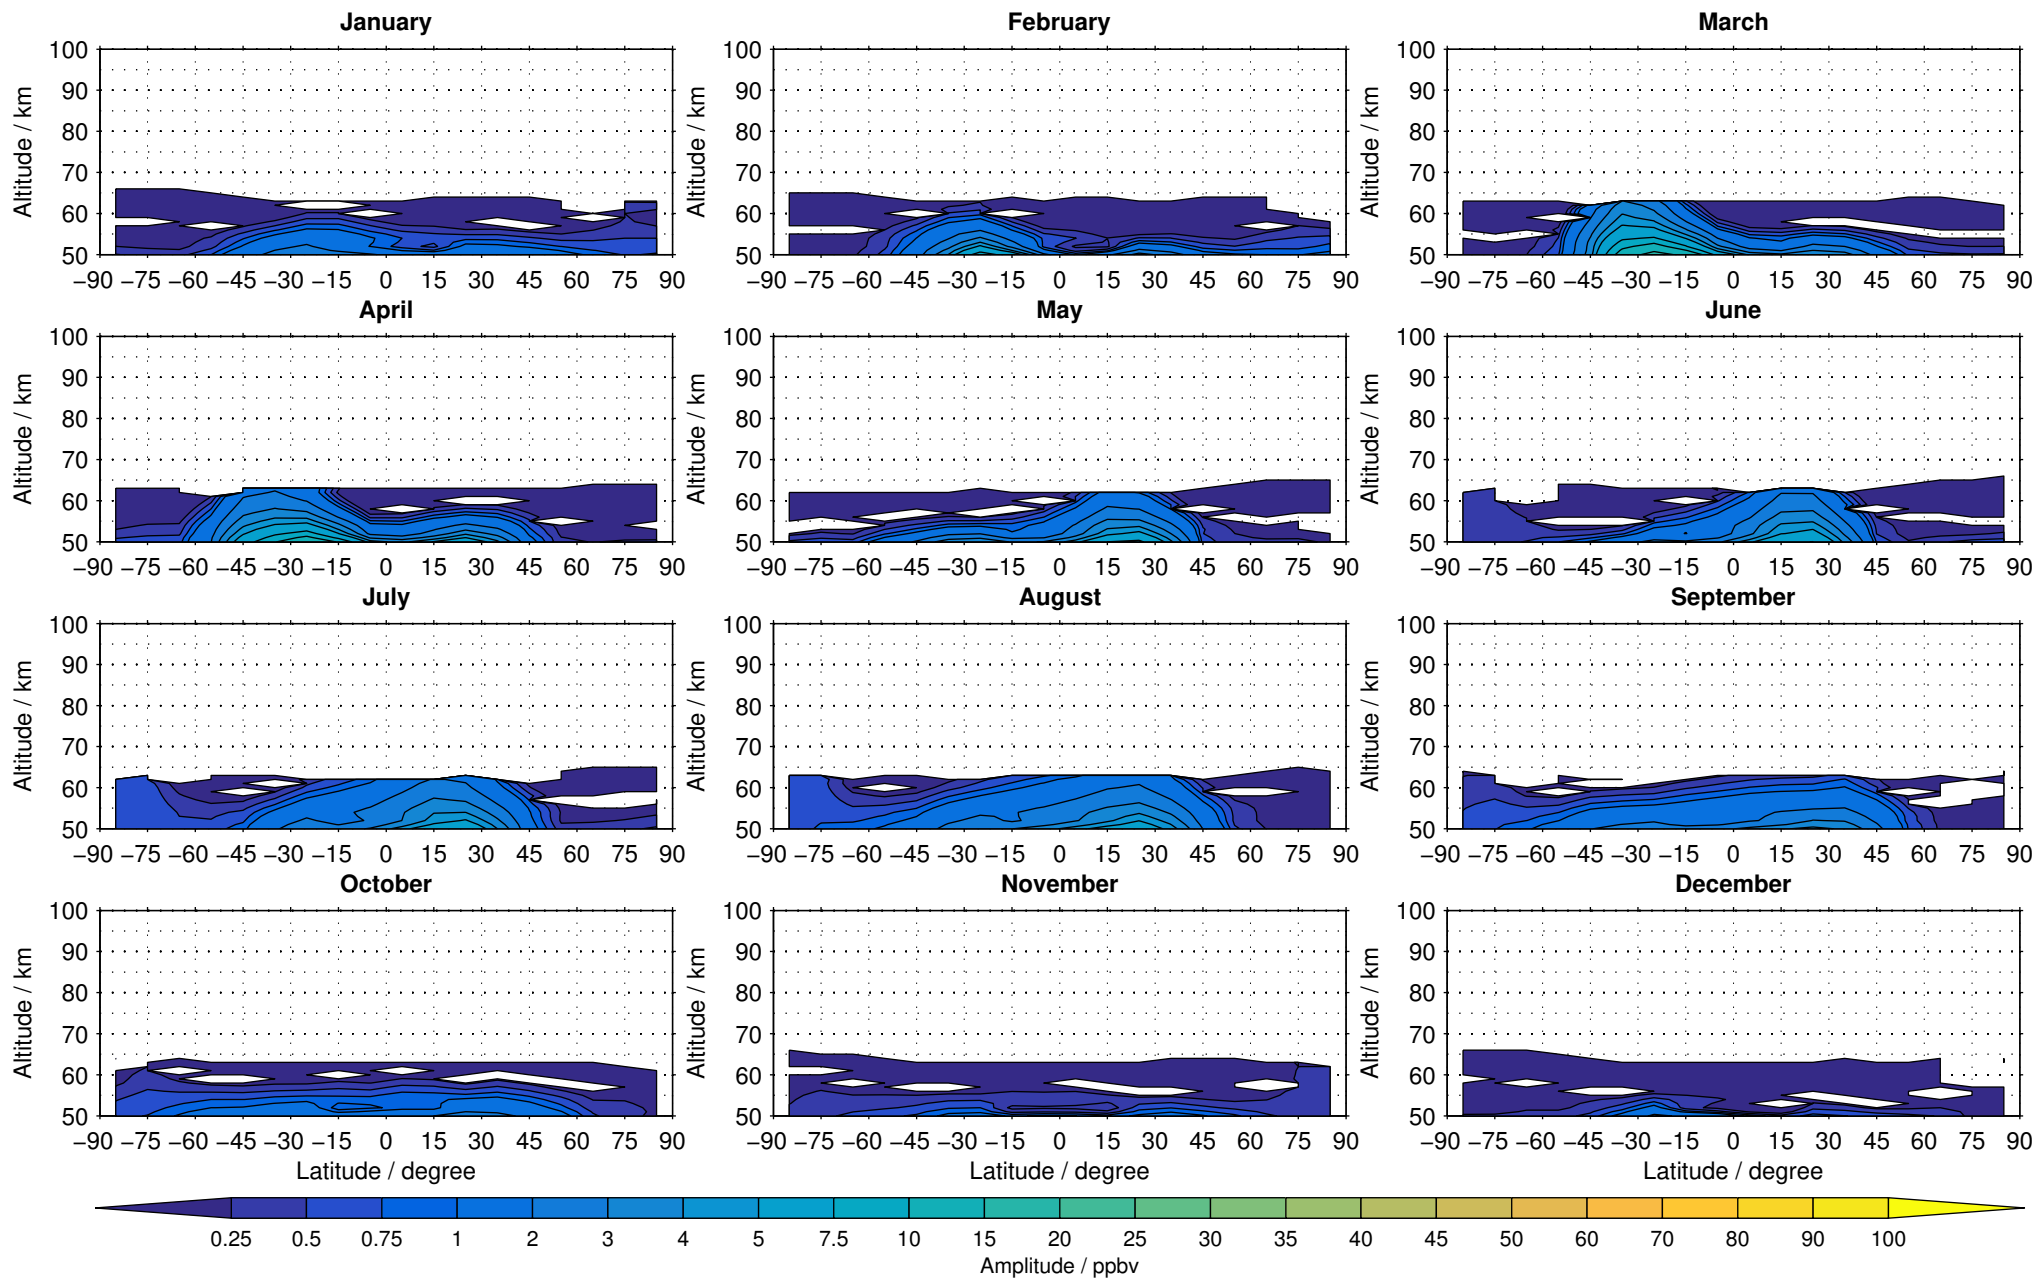

Envisat/MIPAS (IMKIAA) V5R v521 MA nitrous oxide distribution for 2005

Creation Time:
14-03-2017
10:34:55 LT

Envisat/MIPAS (IMKIAA) V5R v521 MA nitrous oxide distribution for 2006

Creation Time:
14-03-2017
10:34:55 LT

Envisat/MIPAS (IMKIAA) V5R v521 MA nitrous oxide distribution for 2007

Creation Time:
14-03-2017
10:34:56 LT

Envisat/MIPAS (IMKIAA) V5R v521 MA nitrous oxide distribution for 2008

Creation Time:
14-03-2017
10:34:57 LT

Envisat/MIPAS (IMKIAA) V5R v521 MA nitrous oxide distribution for 2009

Creation Time:
14-03-2017
10:34:58 LT

Envisat/MIPAS (IMKIAA) V5R v521 MA nitrous oxide distribution for 2010

Creation Time:
14-03-2017
10:34:59 LT