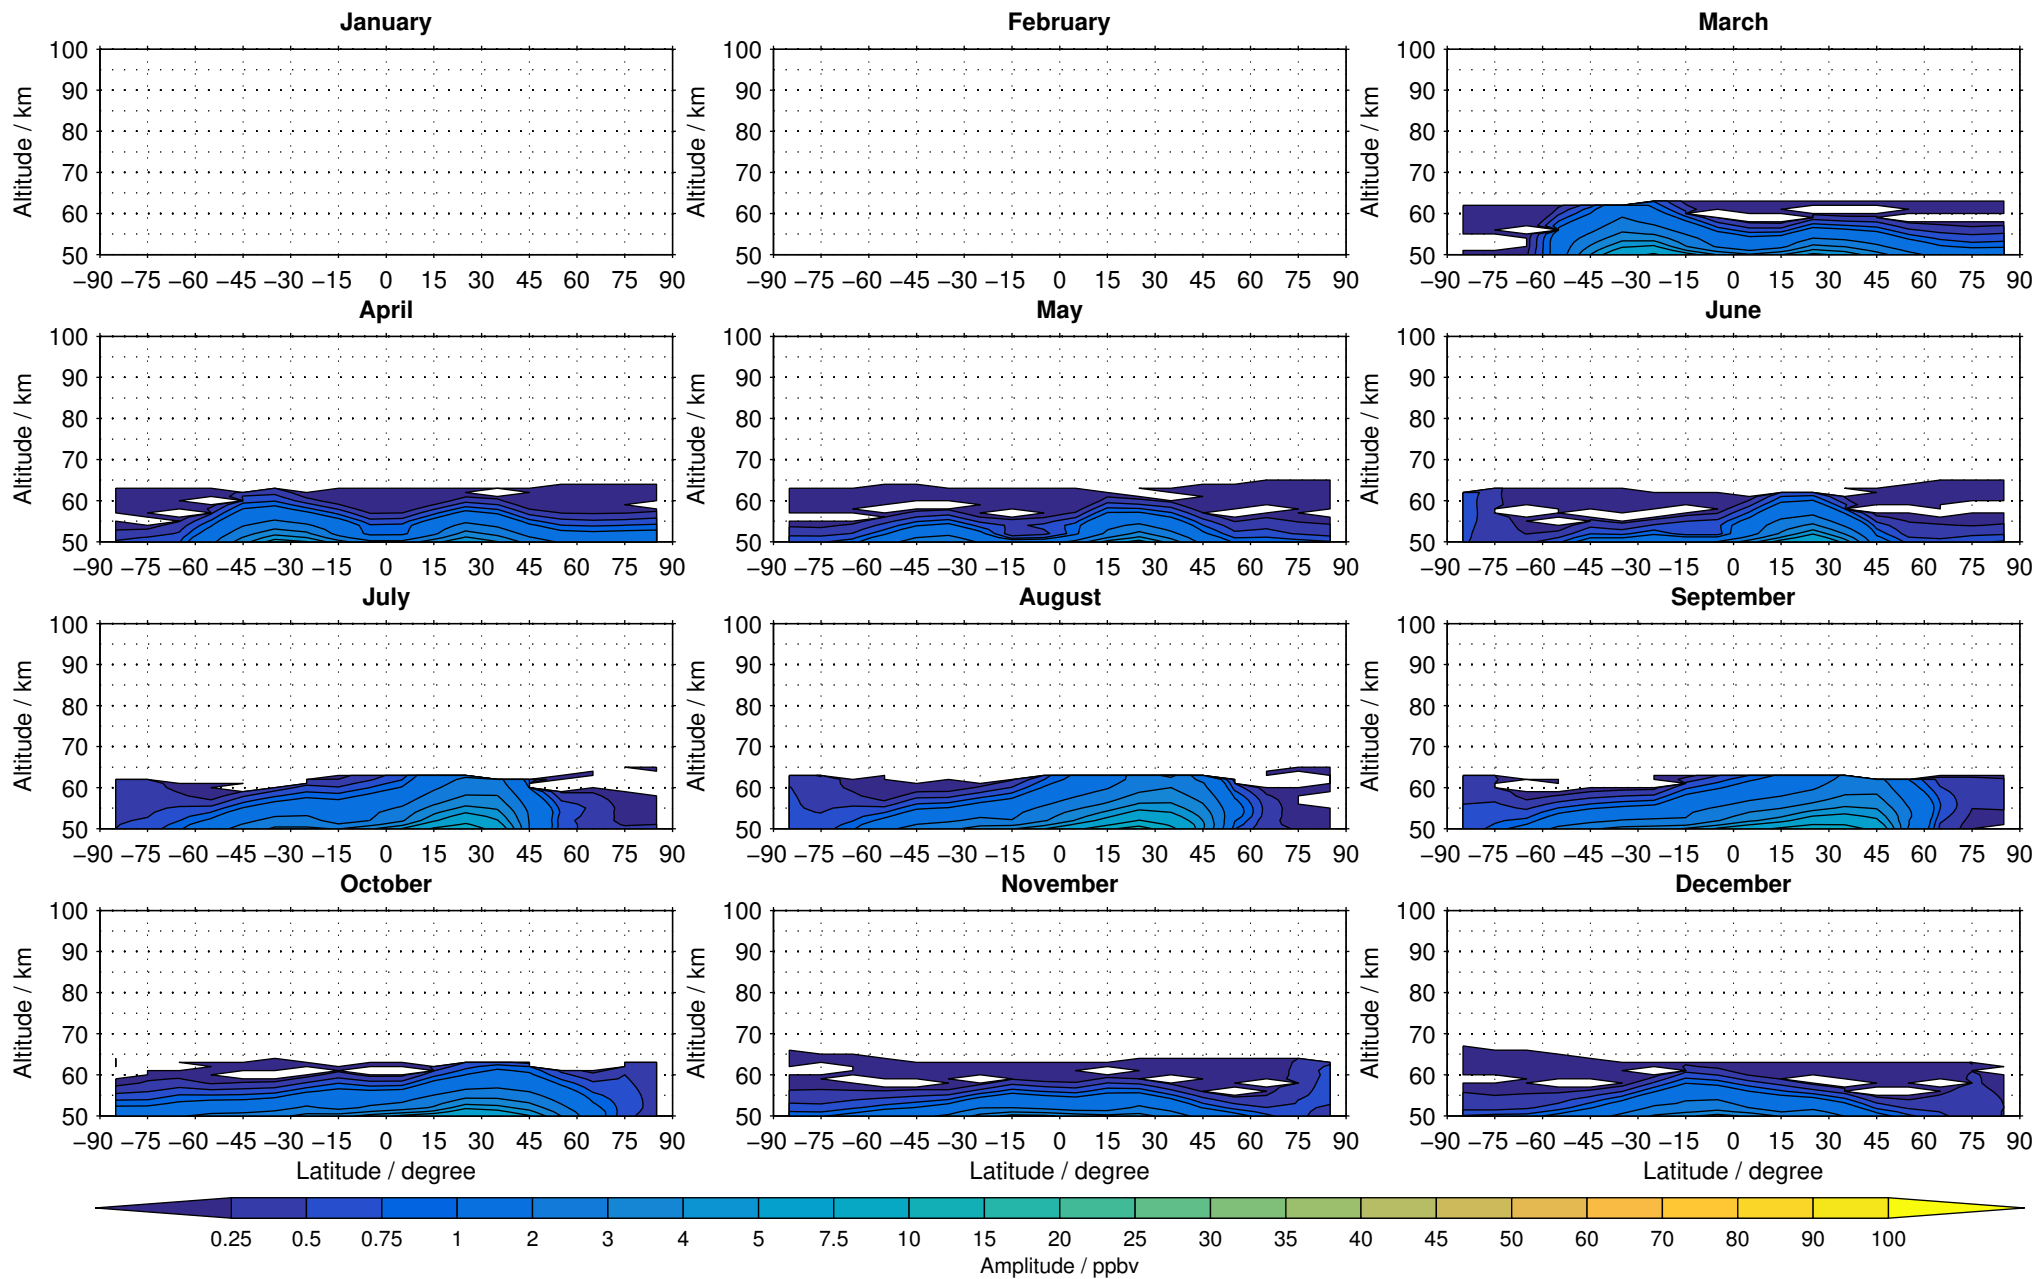

Envisat/MIPAS (IMKIAA) V5R v521 MA nitrous oxide distribution for 2005

Creation Time:
14-03-2017
10:34:55 LT

Envisat/MIPAS (IMKIAA) V5R v521 MA nitrous oxide distribution for 2006

Creation Time:
14-03-2017
10:34:55 LT

Envisat/MIPAS (IMKIAA) V5R v521 MA nitrous oxide distribution for 2007

Creation Time:
14-03-2017
10:34:56 LT

Envisat/MIPAS (IMKIAA) V5R v521 MA nitrous oxide distribution for 2008

Creation Time:
14-03-2017
10:34:57 LT

Envisat/MIPAS (IMKIAA) V5R v521 MA nitrous oxide distribution for 2009

Creation Time:
14-03-2017
10:34:58 LT

Envisat/MIPAS (IMKIAA) V5R v521 MA nitrous oxide distribution for 2010

Creation Time:
14-03-2017
10:34:59 LT