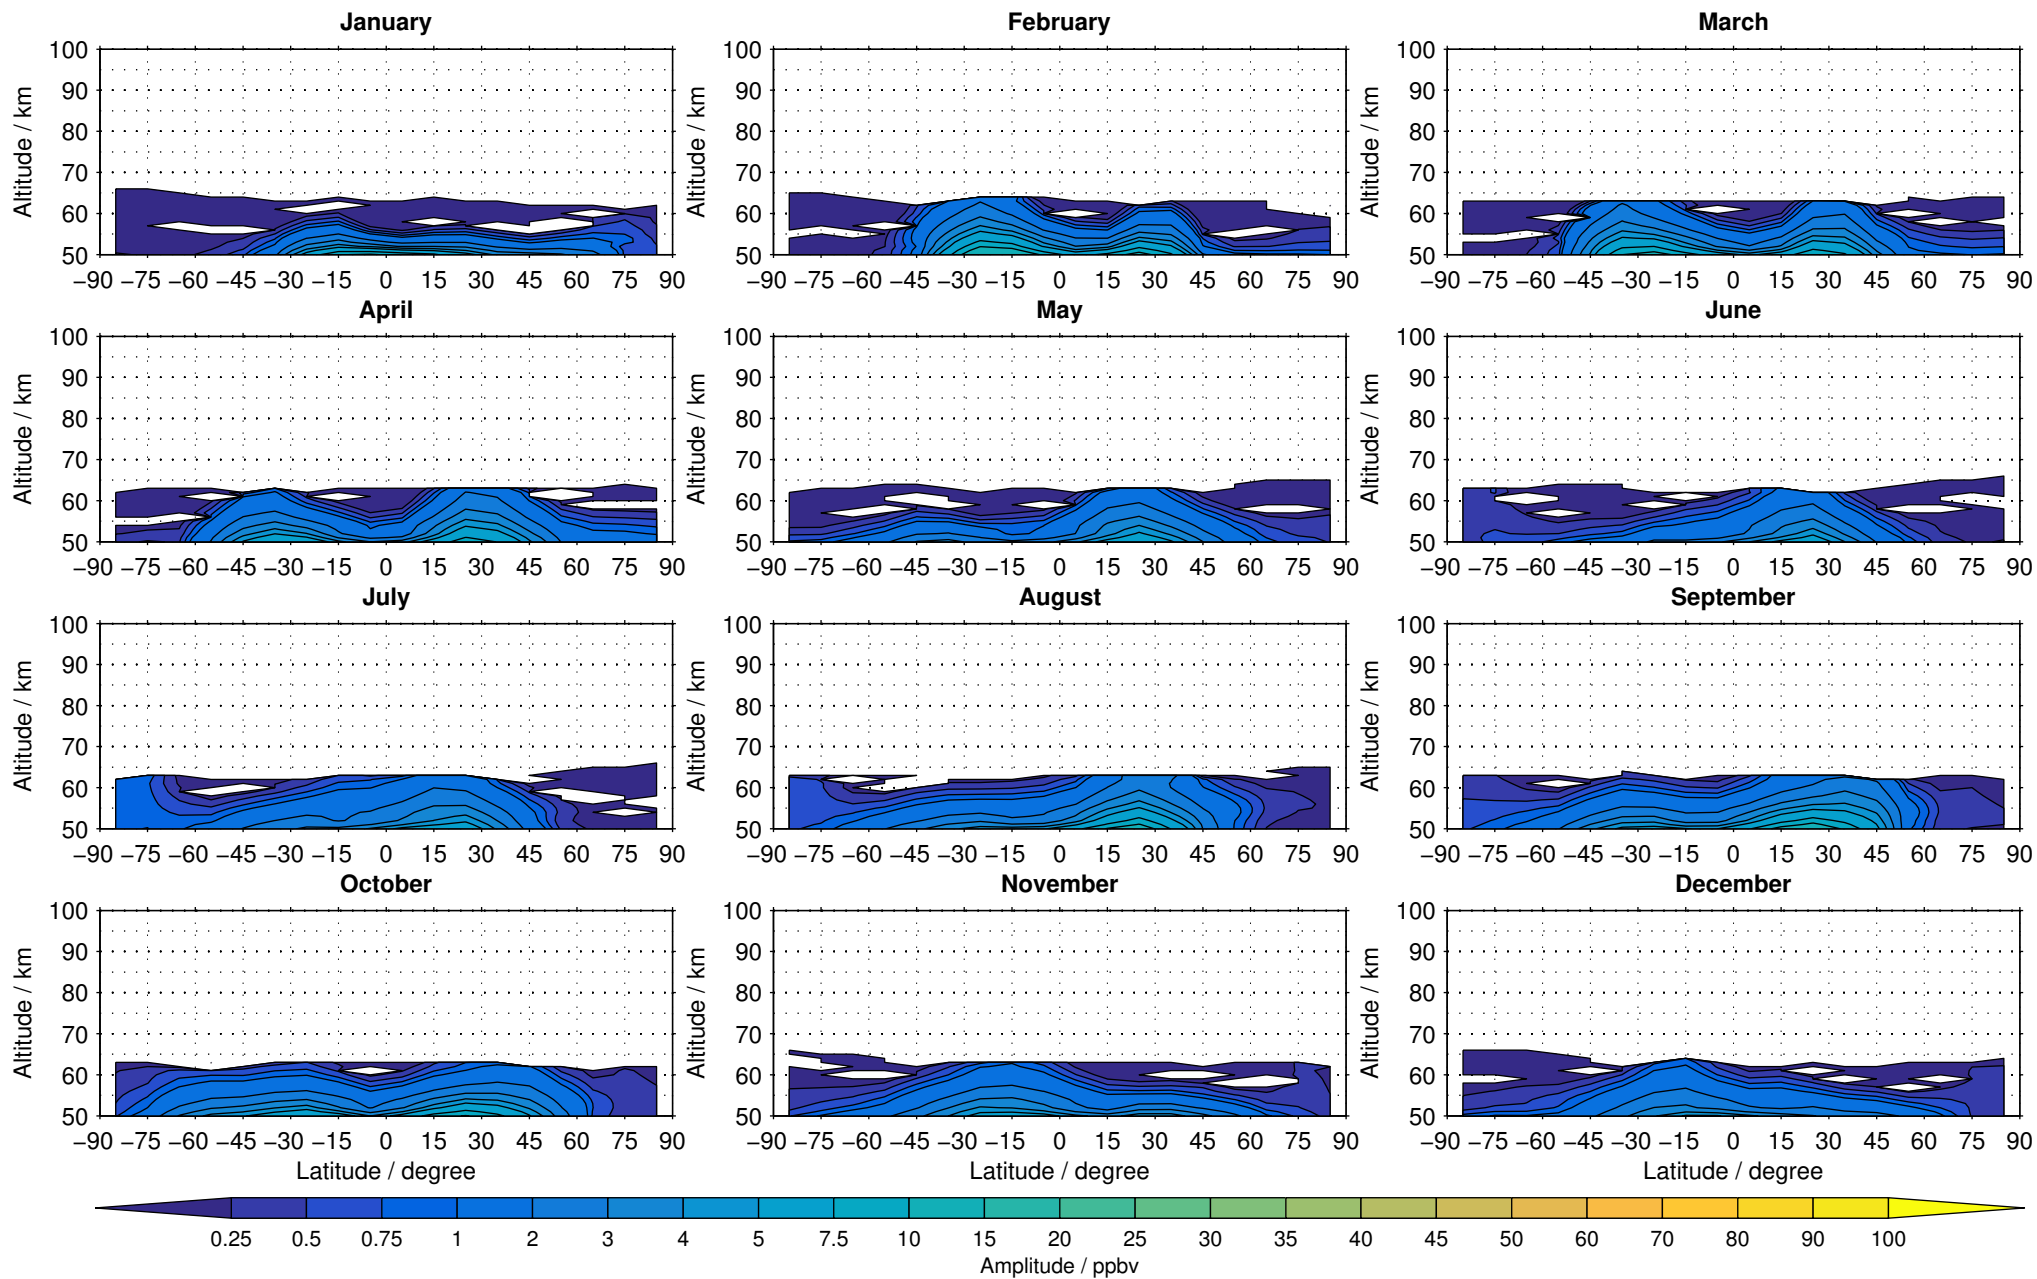

Envisat/MIPAS (IMKIAA) V5R v521 MA nitrous oxide distribution for 2007

Creation Time:
14-03-2017
10:34:56 LT

Envisat/MIPAS (IMKIAA) V5R v521 MA nitrous oxide distribution for 2008

Creation Time:
14-03-2017
10:34:57 LT

Envisat/MIPAS (IMKIAA) V5R v521 MA nitrous oxide distribution for 2009

Creation Time:
14-03-2017
10:34:58 LT

Envisat/MIPAS (IMKIAA) V5R v521 MA nitrous oxide distribution for 2010

Creation Time:
14-03-2017
10:34:59 LT