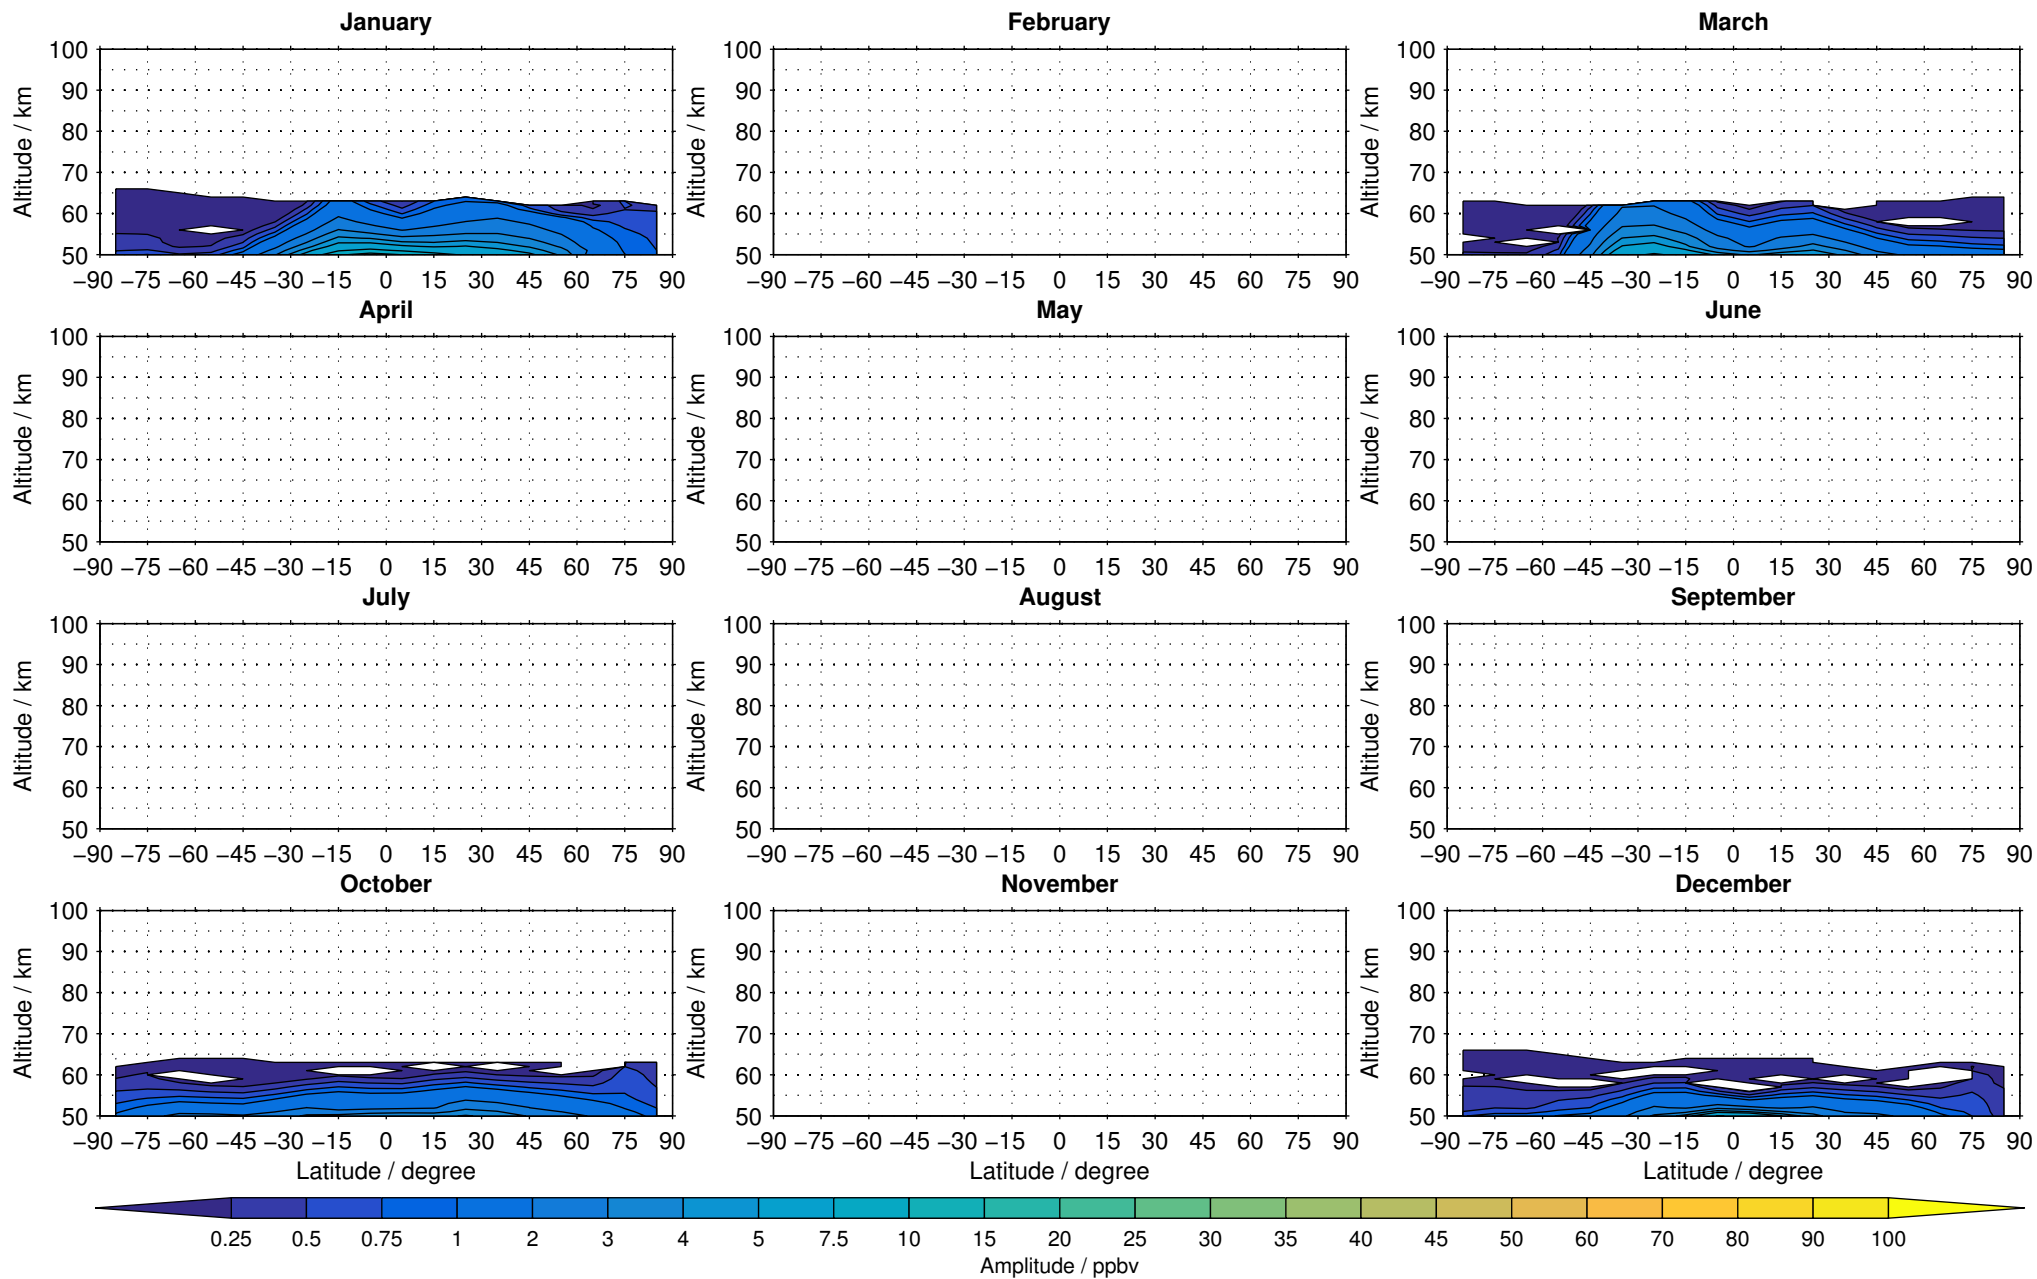

Envisat/MIPAS (IMKIAA) V5R v521 MA nitrous oxide distribution for 2005

Creation Time:
14-03-2017
10:34:55 LT

Envisat/MIPAS (IMKIAA) V5R v521 MA nitrous oxide distribution for 2006

Creation Time:
14-03-2017
10:34:55 LT

Envisat/MIPAS (IMKIAA) V5R v521 MA nitrous oxide distribution for 2007

Creation Time:
14-03-2017
10:34:56 LT

Envisat/MIPAS (IMKIAA) V5R v521 MA nitrous oxide distribution for 2008

Creation Time:
14-03-2017
10:34:57 LT

Envisat/MIPAS (IMKIAA) V5R v521 MA nitrous oxide distribution for 2009

Creation Time:
14-03-2017
10:34:58 LT

Envisat/MIPAS (IMKIAA) V5R v521 MA nitrous oxide distribution for 2010

Creation Time:
14-03-2017
10:34:59 LT