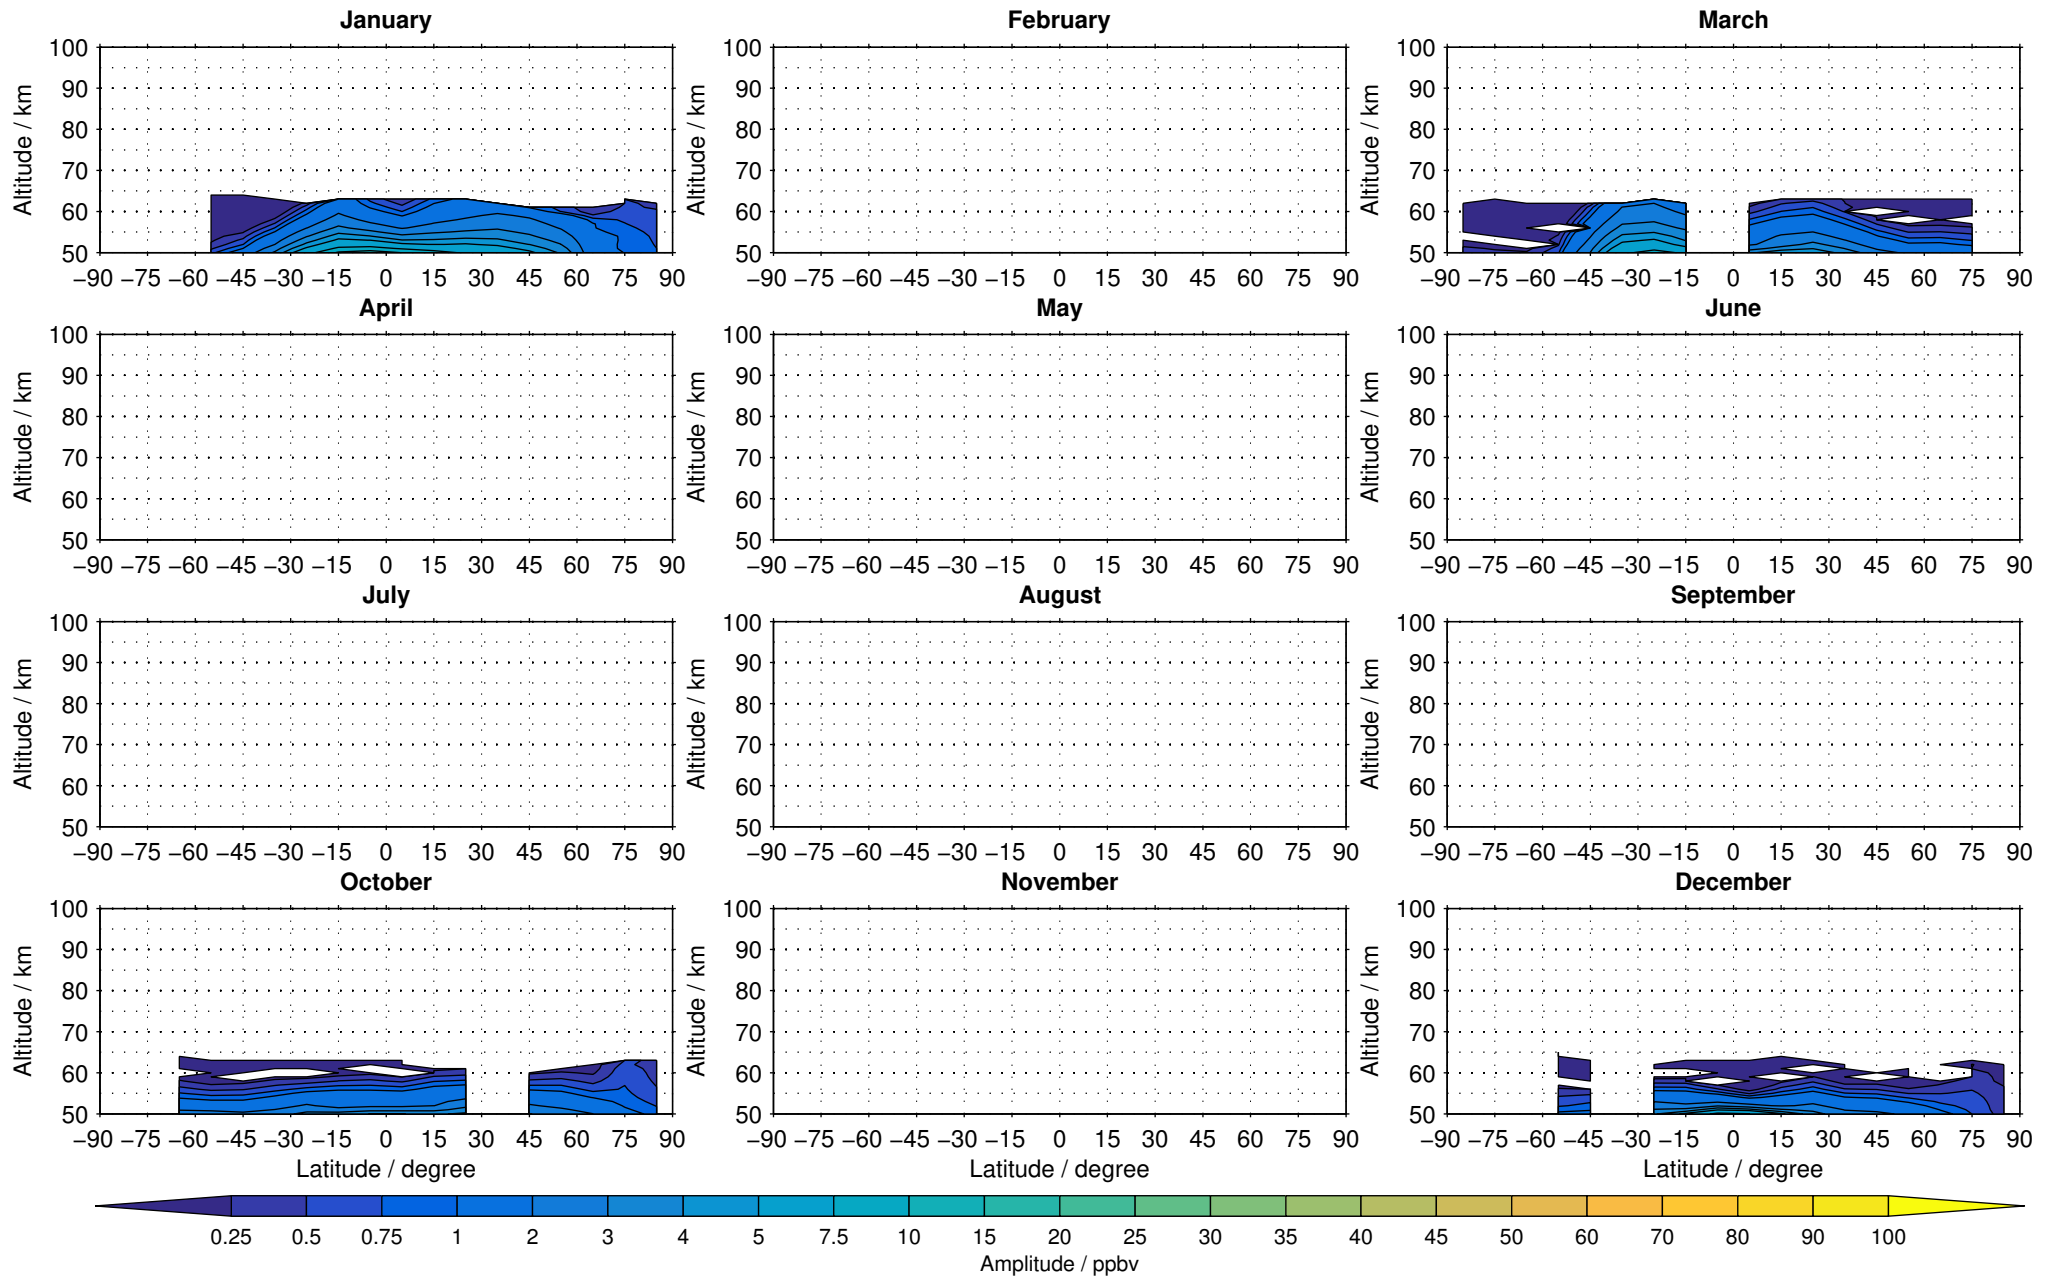

Envisat/MIPAS (IMKIAA) V5R v521 MA nighttime nitrous oxide distribution for 2005

Creation Time:
14-03-2017
10:35:12 LT

Envisat/MIPAS (IMKIAA) V5R v521 MA nighttime nitrous oxide distribution for 2006

Creation Time:
14-03-2017
10:35:13 LT

Envisat/MIPAS (IMKIAA) V5R v521 MA nighttime nitrous oxide distribution for 2007

Creation Time:
14-03-2017
10:35:14 LT

Envisat/MIPAS (IMKIAA) V5R v521 MA nighttime nitrous oxide distribution for 2008

Creation Time:
14-03-2017
10:35:15 LT

Envisat/MIPAS (IMKIAA) V5R v521 MA nighttime nitrous oxide distribution for 2009

Creation Time:
14-03-2017
10:35:16 LT

Envisat/MIPAS (IMKIAA) V5R v521 MA nighttime nitrous oxide distribution for 2010

Creation Time:
14-03-2017
10:35:17 LT

Envisat/MIPAS (IMKIAA) V5R v521 MA nighttime nitrous oxide distribution for 2011

Creation Time:
14-03-2017
10:35:17 LT

Envisat/MIPAS (IMKIAA) V5R v521 MA nighttime nitrous oxide distribution for 2012

Creation Time:
14-03-2017
10:35:18 LT