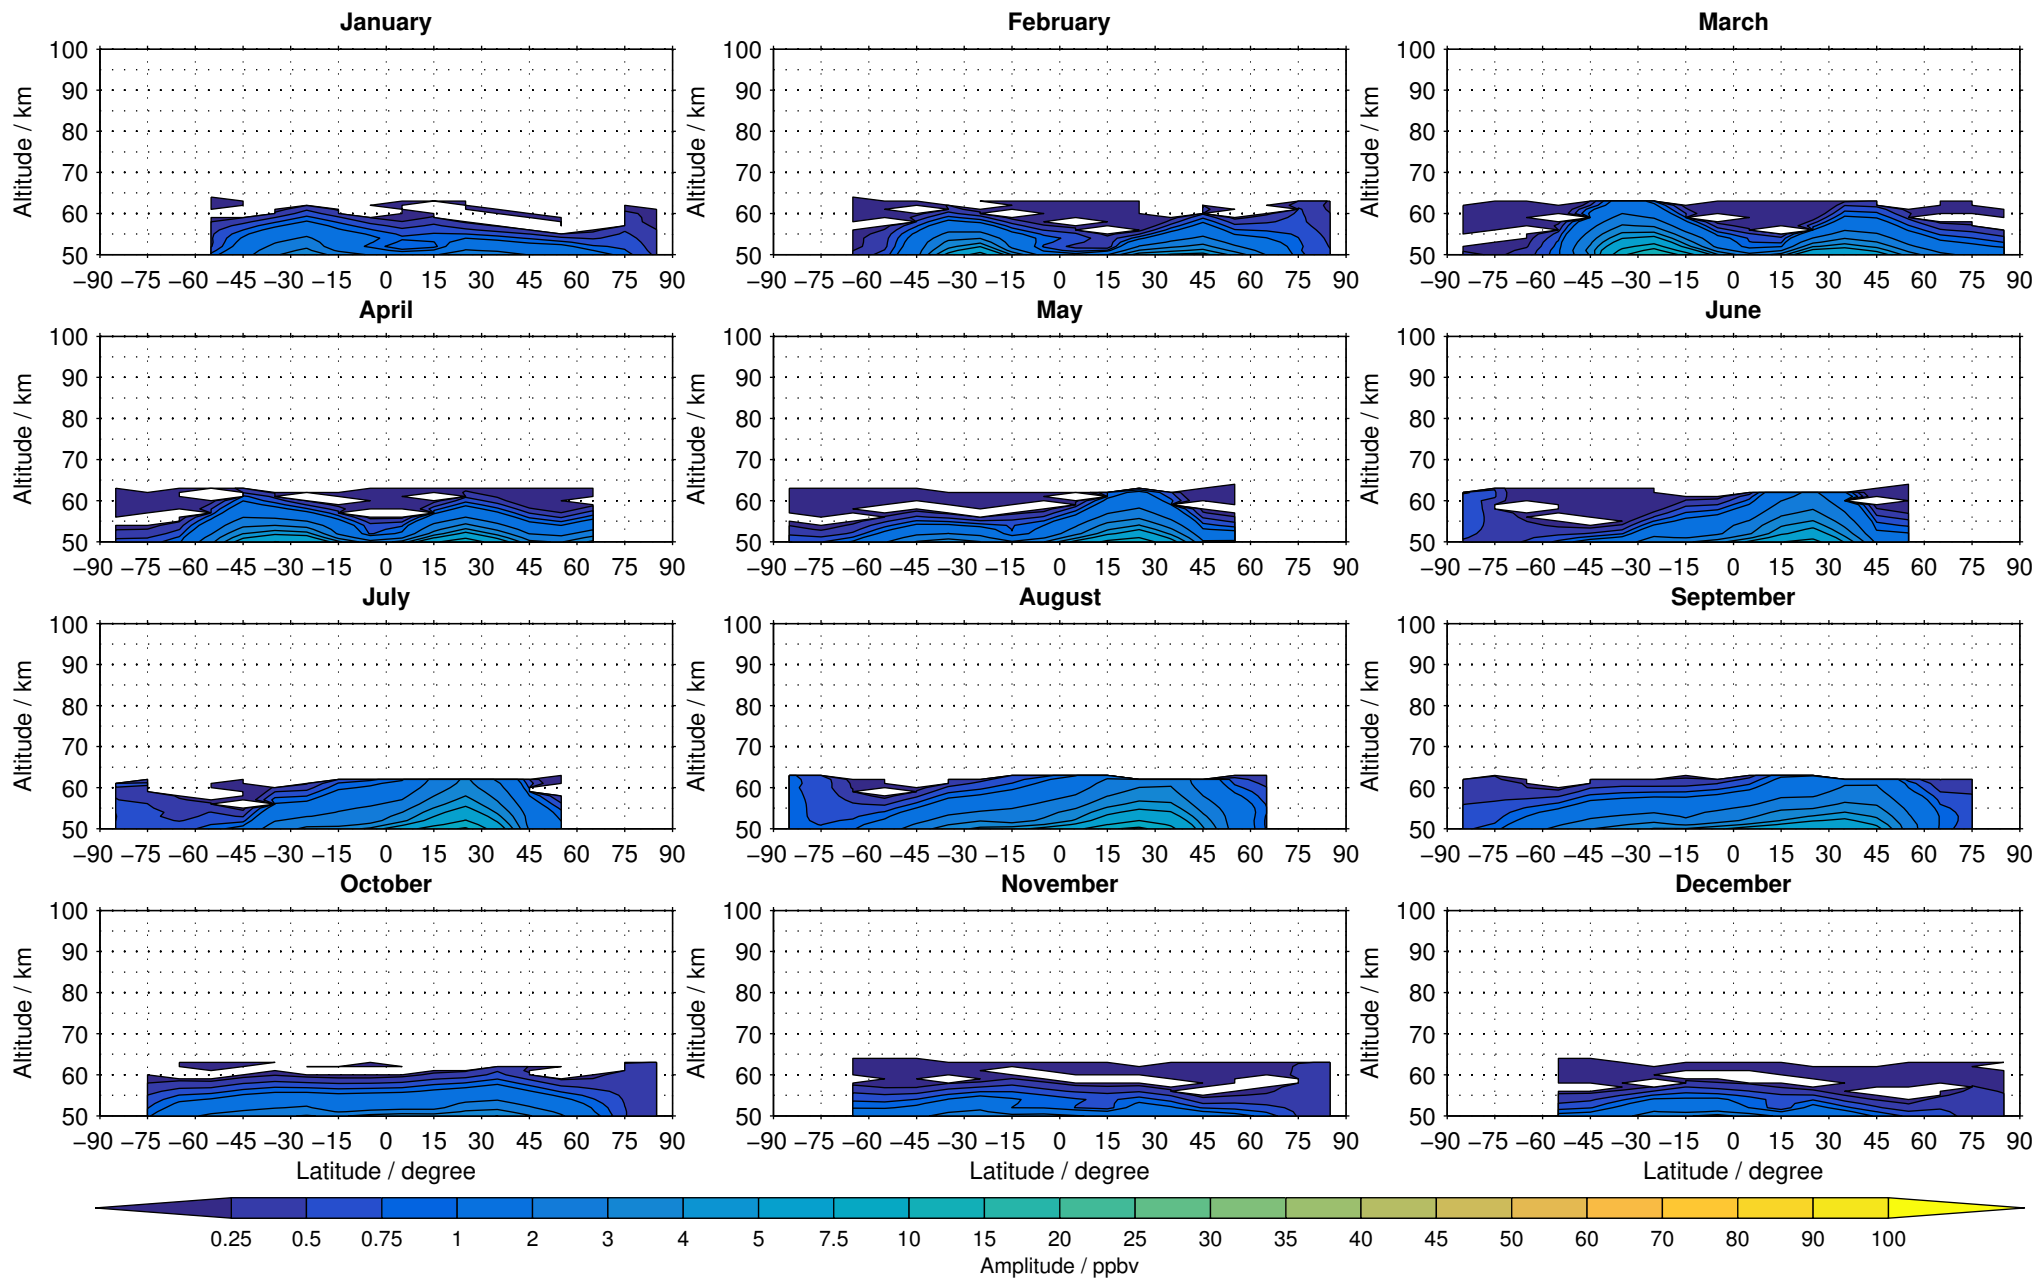

Envisat/MIPAS (IMKIAA) V5R v521 MA nighttime nitrous oxide distribution for 2007

Creation Time:
14-03-2017
10:35:14 LT

Envisat/MIPAS (IMKIAA) V5R v521 MA nighttime nitrous oxide distribution for 2008

Creation Time:
14-03-2017
10:35:15 LT

Envisat/MIPAS (IMKIAA) V5R v521 MA nighttime nitrous oxide distribution for 2009

Creation Time:
14-03-2017
10:35:16 LT

Envisat/MIPAS (IMKIAA) V5R v521 MA nighttime nitrous oxide distribution for 2010

Creation Time:
14-03-2017
10:35:17 LT

Envisat/MIPAS (IMKIAA) V5R v521 MA nighttime nitrous oxide distribution for 2011

Creation Time:
14-03-2017
10:35:17 LT

Envisat/MIPAS (IMKIAA) V5R v521 MA nighttime nitrous oxide distribution for 2012

Creation Time:
14-03-2017
10:35:18 LT