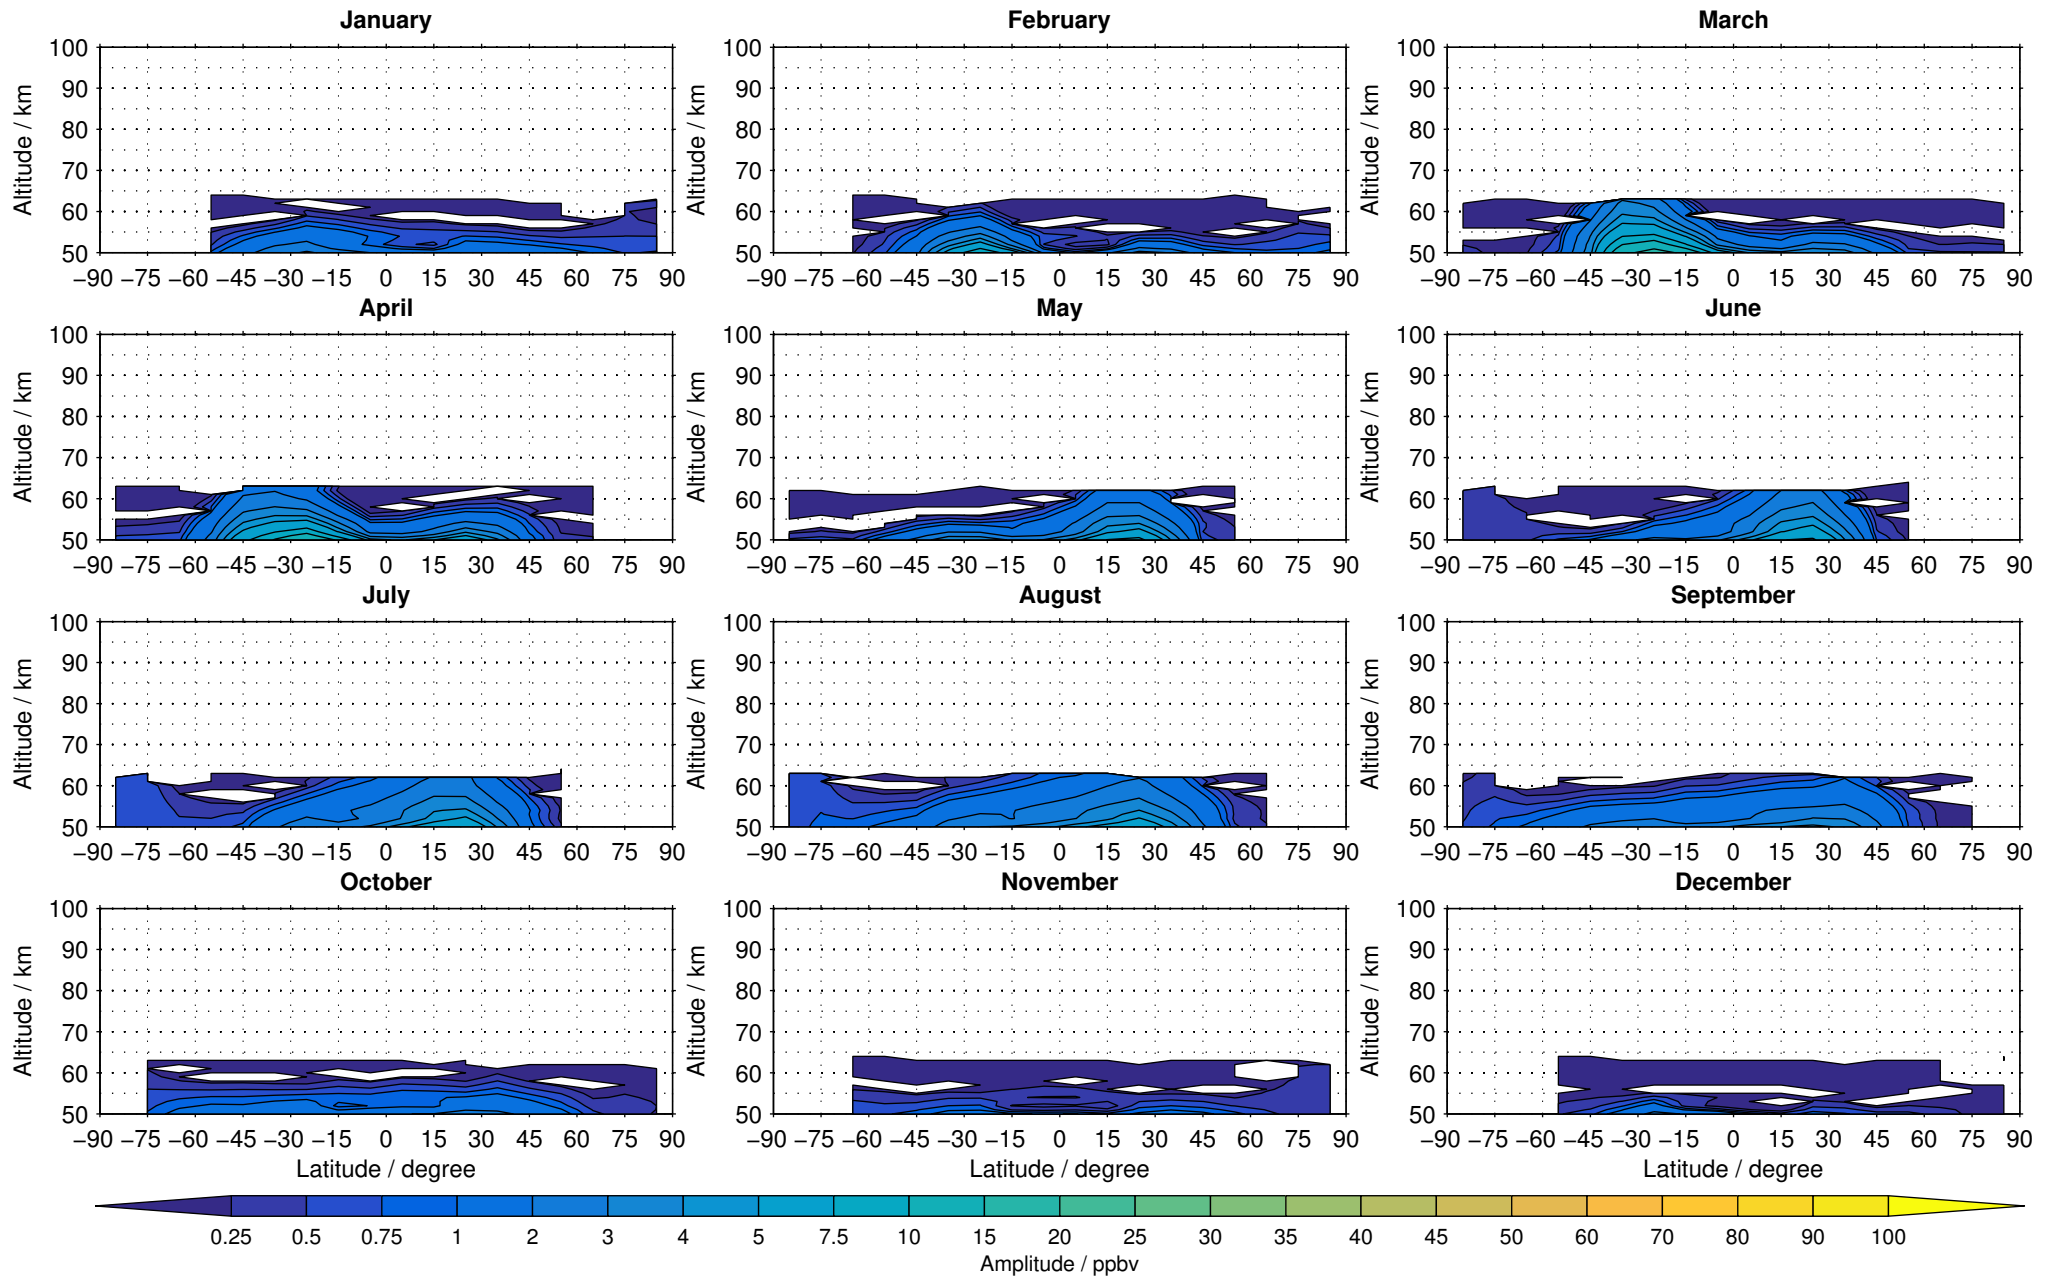

Envisat/MIPAS (IMKIAA) V5R v521 MA nighttime nitrous oxide distribution for 2005

Creation Time:
14-03-2017
10:35:12 LT

Envisat/MIPAS (IMKIAA) V5R v521 MA nighttime nitrous oxide distribution for 2006

Creation Time:
14-03-2017
10:35:13 LT

Envisat/MIPAS (IMKIAA) V5R v521 MA nighttime nitrous oxide distribution for 2007

Creation Time:
14-03-2017
10:35:14 LT

Envisat/MIPAS (IMKIAA) V5R v521 MA nighttime nitrous oxide distribution for 2008

Creation Time:
14-03-2017
10:35:15 LT

Envisat/MIPAS (IMKIAA) V5R v521 MA nighttime nitrous oxide distribution for 2009

Creation Time:
14-03-2017
10:35:16 LT

Envisat/MIPAS (IMKIAA) V5R v521 MA nighttime nitrous oxide distribution for 2010

Creation Time:
14-03-2017
10:35:17 LT