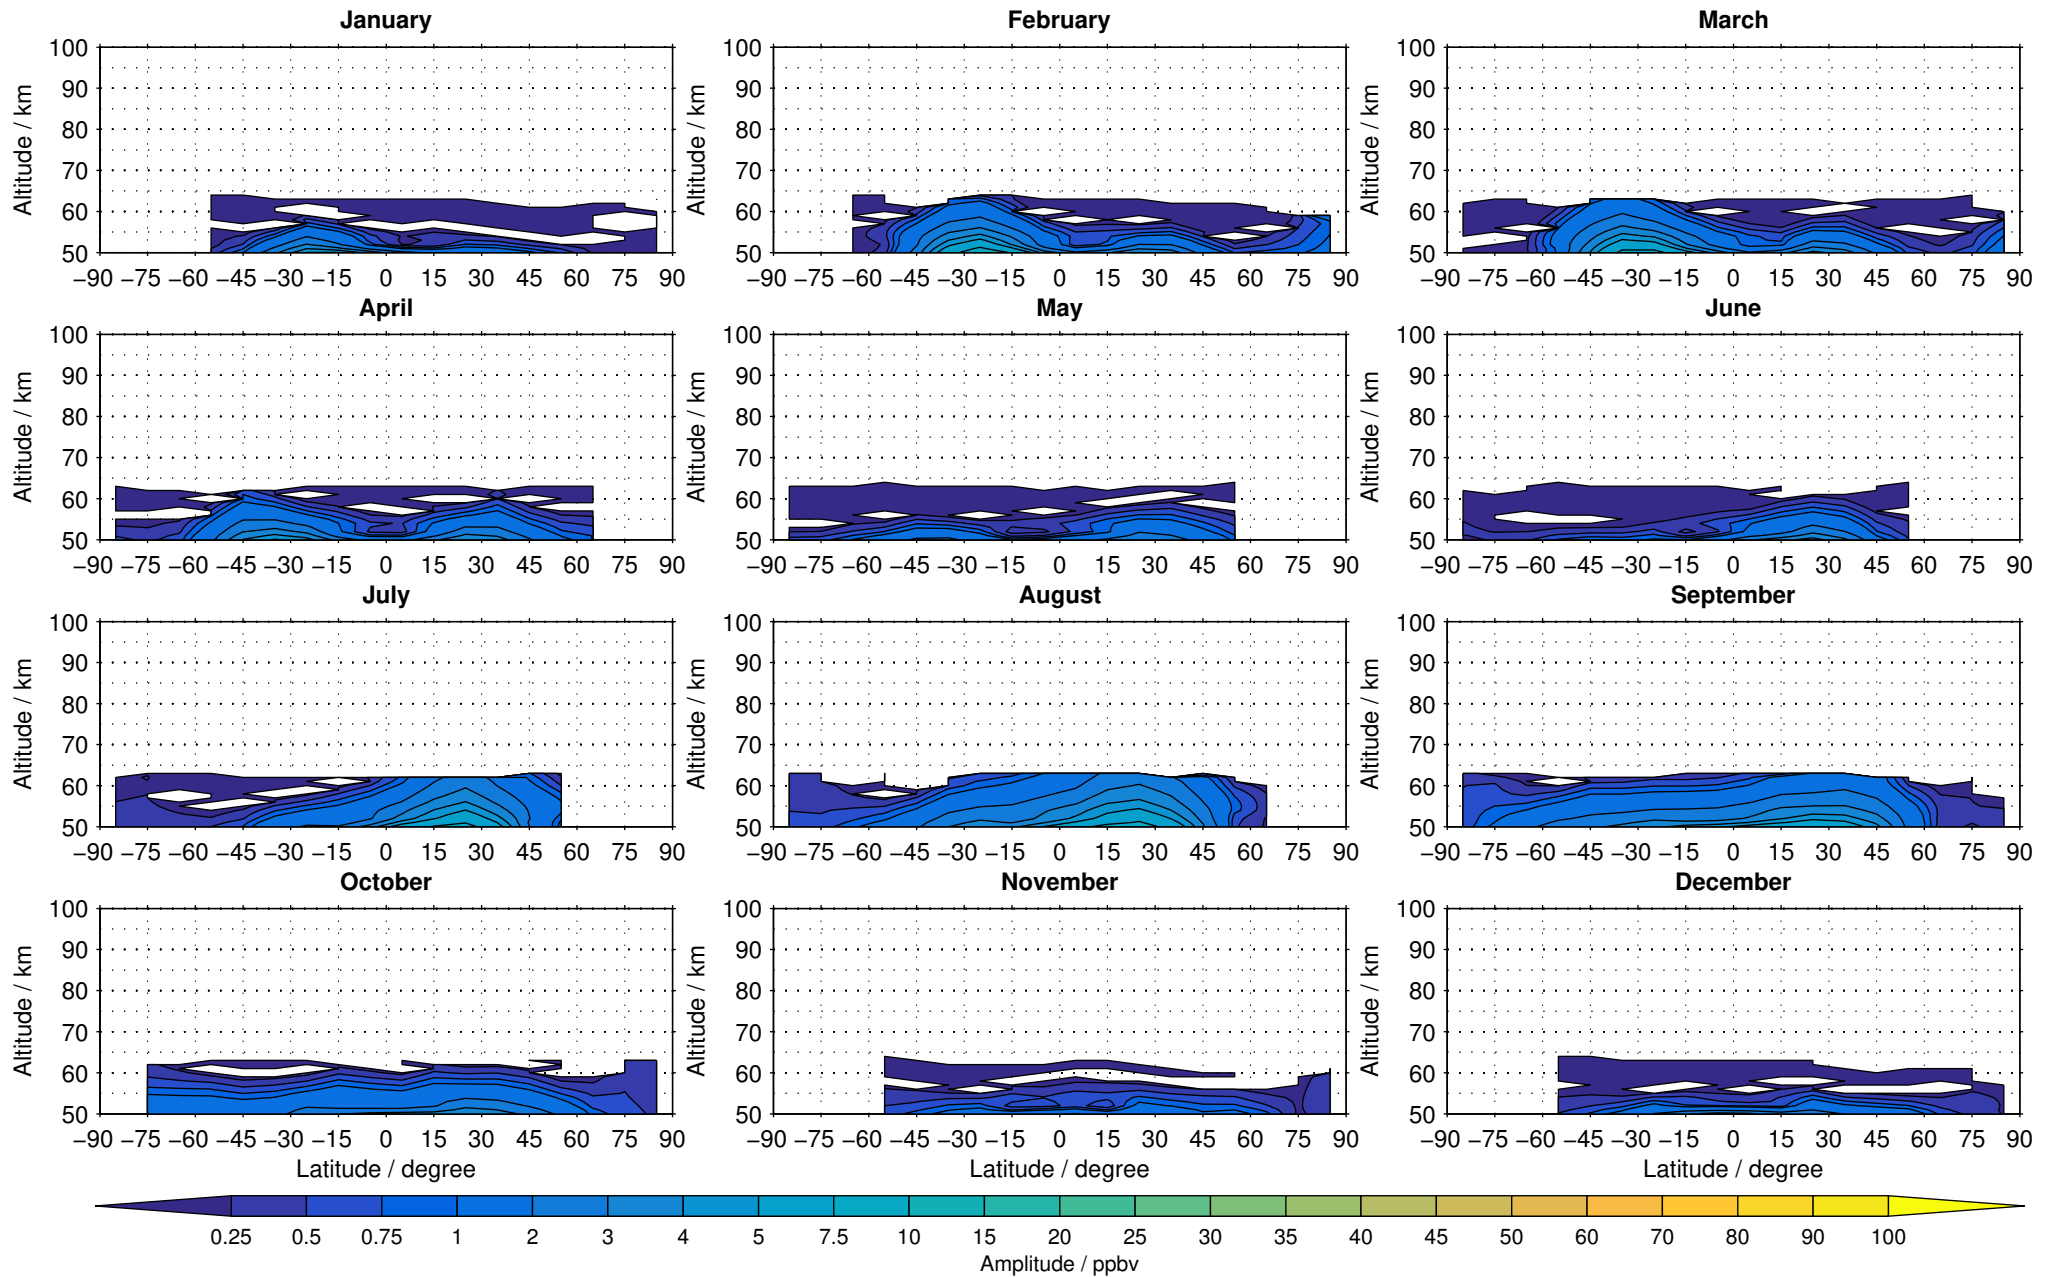

Envisat/MIPAS (IMKIAA) V5R v521 MA nighttime nitrous oxide distribution for 2007

Creation Time:
14-03-2017
10:35:14 LT

Envisat/MIPAS (IMKIAA) V5R v521 MA nighttime nitrous oxide distribution for 2008

Creation Time:
14-03-2017
10:35:15 LT

Envisat/MIPAS (IMKIAA) V5R v521 MA nighttime nitrous oxide distribution for 2009

Creation Time:
14-03-2017
10:35:16 LT

Envisat/MIPAS (IMKIAA) V5R v521 MA nighttime nitrous oxide distribution for 2010

Creation Time:
14-03-2017
10:35:17 LT

Envisat/MIPAS (IMKIAA) V5R v521 MA nighttime nitrous oxide distribution for 2011

Creation Time:
14-03-2017
10:35:17 LT

Envisat/MIPAS (IMKIAA) V5R v521 MA nighttime nitrous oxide distribution for 2012

Creation Time:
14-03-2017
10:35:18 LT