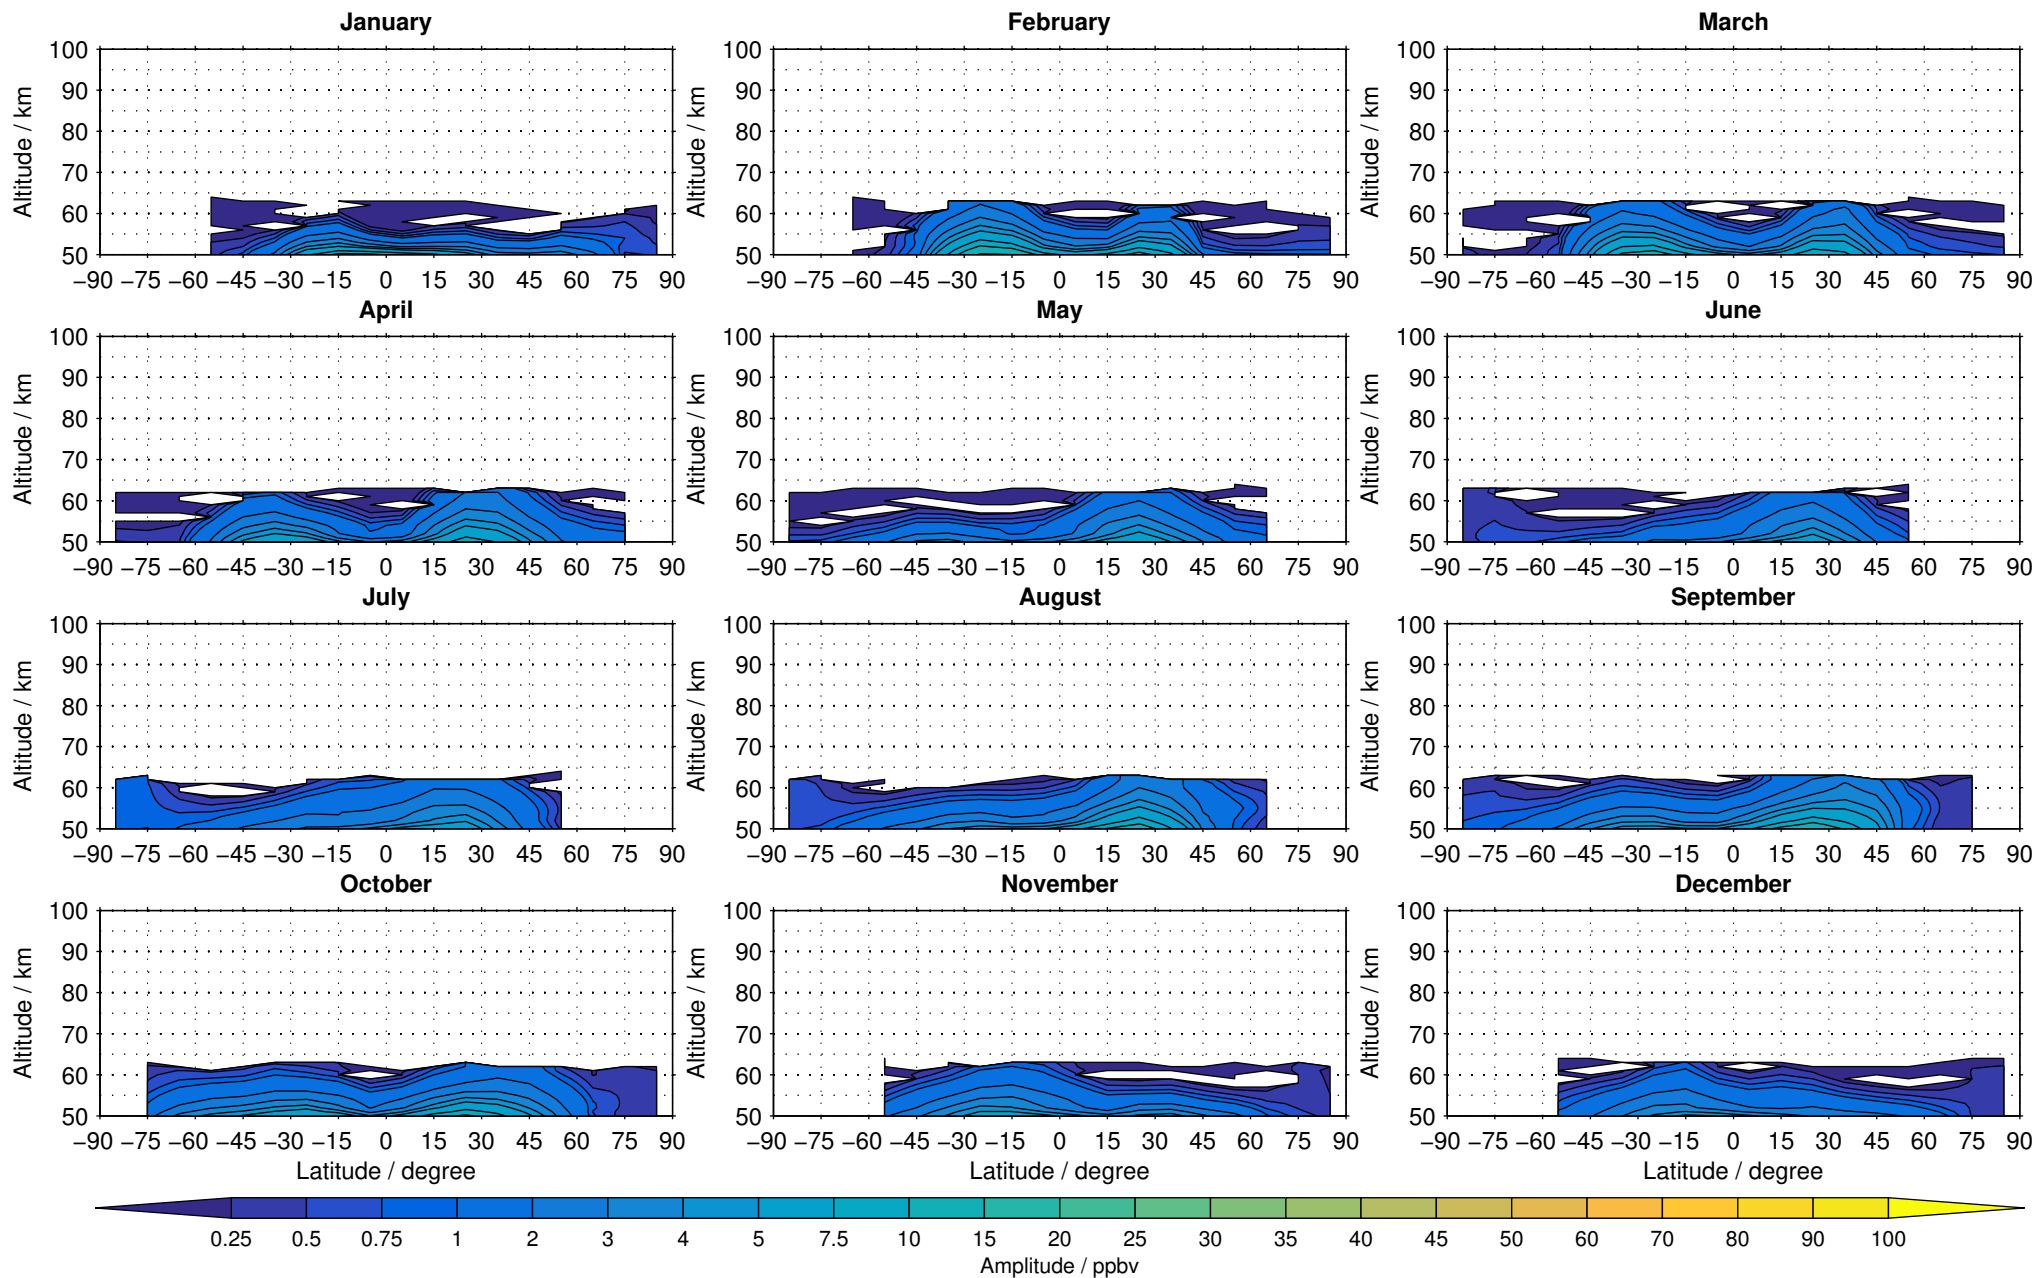

Envisat/MIPAS (IMKIAA) V5R v521 MA nighttime nitrous oxide distribution for 2007

Creation Time:
14-03-2017
10:35:14 LT

Envisat/MIPAS (IMKIAA) V5R v521 MA nighttime nitrous oxide distribution for 2008

Creation Time:
14-03-2017
10:35:15 LT

Envisat/MIPAS (IMKIAA) V5R v521 MA nighttime nitrous oxide distribution for 2009

Creation Time:
14-03-2017
10:35:16 LT

Envisat/MIPAS (IMKIAA) V5R v521 MA nighttime nitrous oxide distribution for 2010

Creation Time:
14-03-2017
10:35:17 LT

Envisat/MIPAS (IMKIAA) V5R v521 MA nighttime nitrous oxide distribution for 2011

Creation Time:
14-03-2017
10:35:17 LT

Envisat/MIPAS (IMKIAA) V5R v521 MA nighttime nitrous oxide distribution for 2012

Creation Time:
14-03-2017
10:35:18 LT