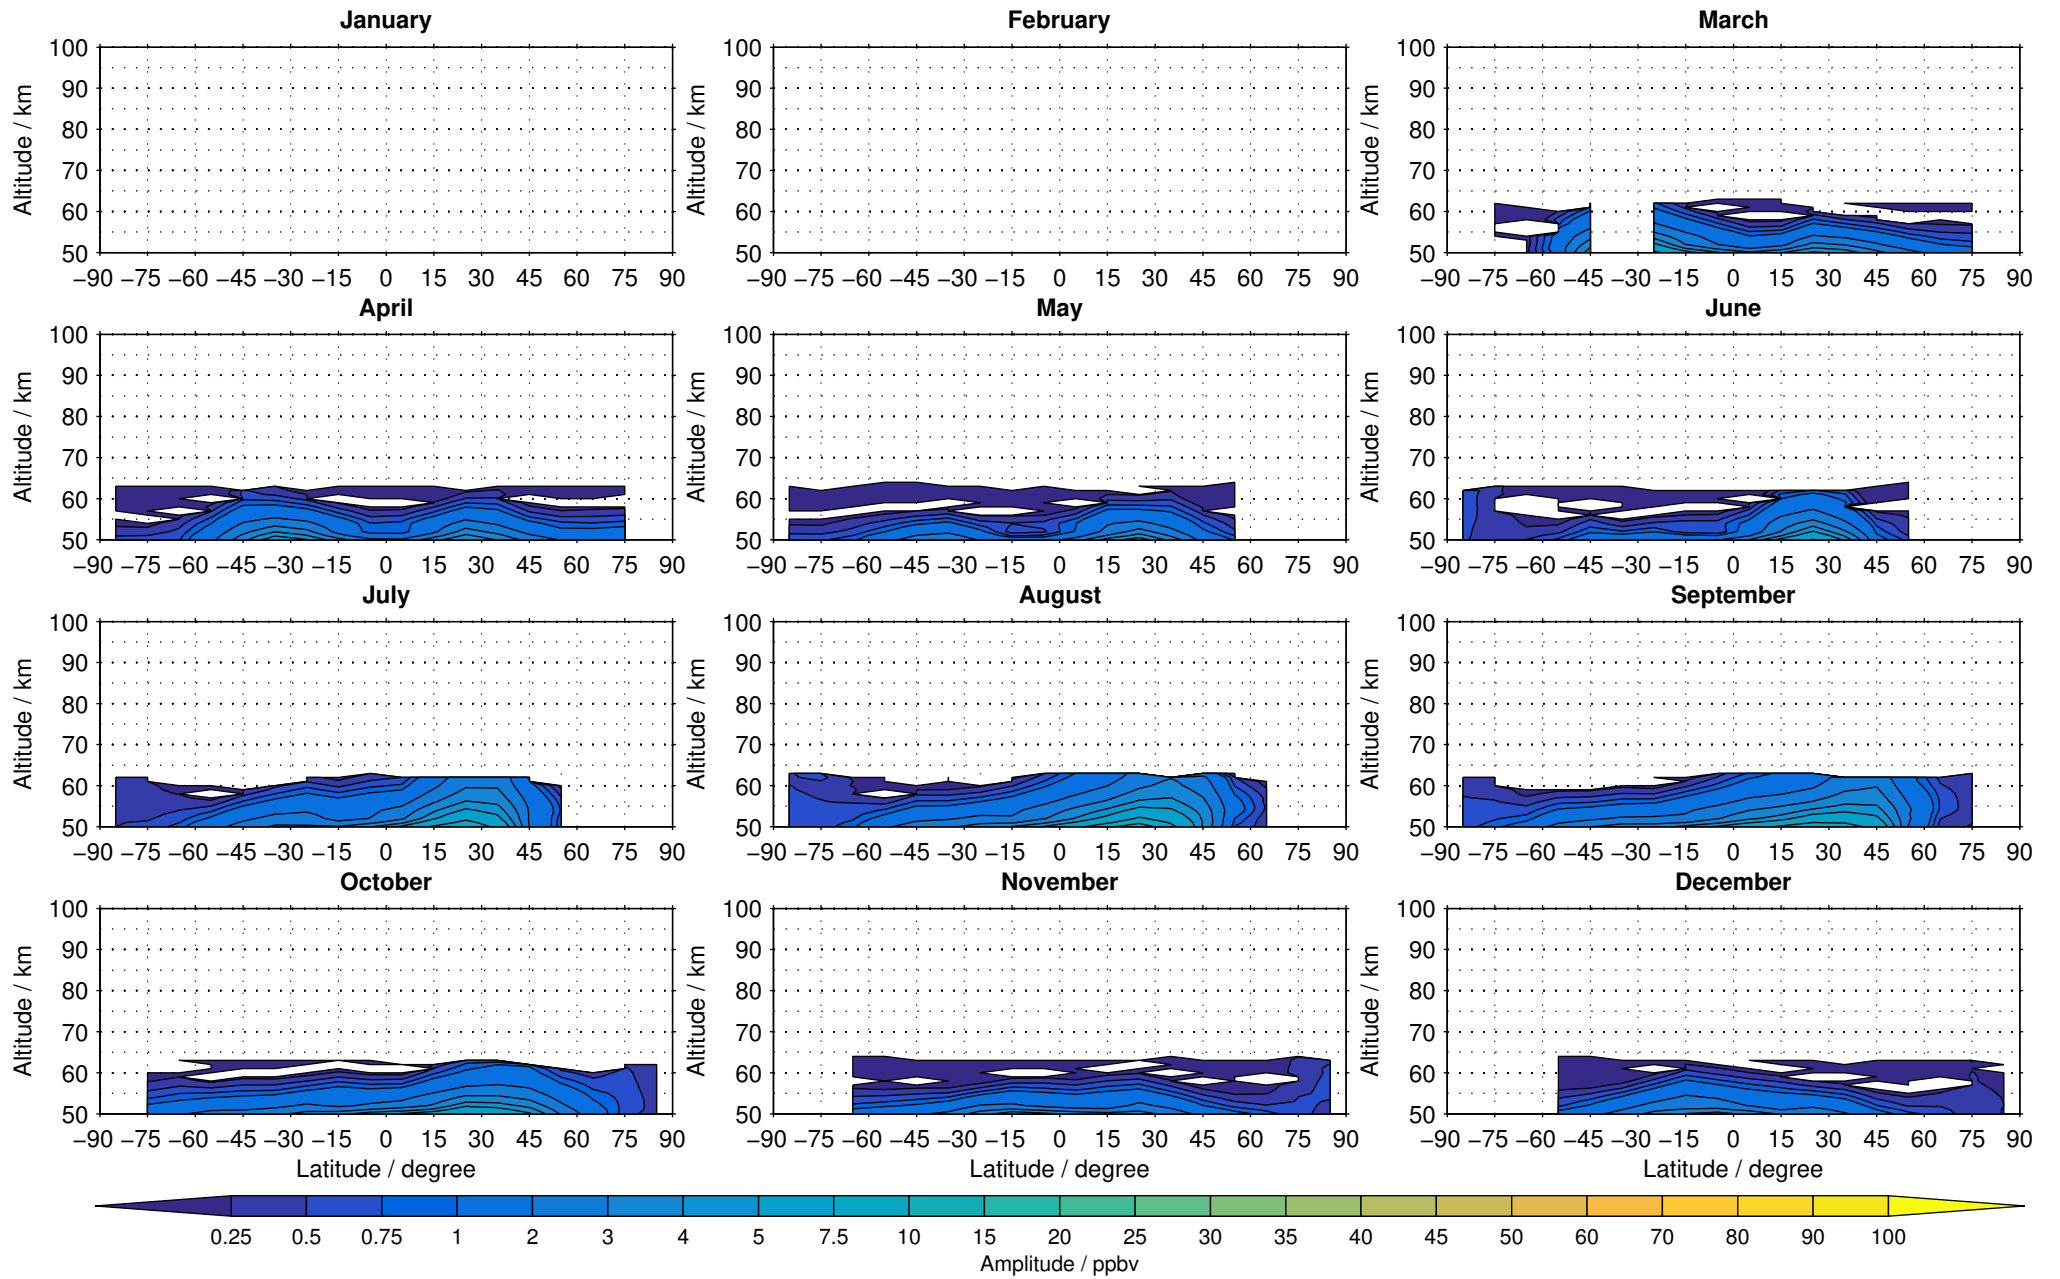

Envisat/MIPAS (IMKIAA) V5R v521 MA nighttime nitrous oxide distribution for 2005

Creation Time:
14-03-2017
10:35:12 LT

Envisat/MIPAS (IMKIAA) V5R v521 MA nighttime nitrous oxide distribution for 2006

Creation Time:
14-03-2017
10:35:13 LT

Envisat/MIPAS (IMKIAA) V5R v521 MA nighttime nitrous oxide distribution for 2007

Creation Time:
14-03-2017
10:35:14 LT

Envisat/MIPAS (IMKIAA) V5R v521 MA nighttime nitrous oxide distribution for 2008

Creation Time:
14-03-2017
10:35:15 LT

Envisat/MIPAS (IMKIAA) V5R v521 MA nighttime nitrous oxide distribution for 2009

Creation Time:
14-03-2017
10:35:16 LT

Envisat/MIPAS (IMKIAA) V5R v521 MA nighttime nitrous oxide distribution for 2010

Creation Time:
14-03-2017
10:35:17 LT