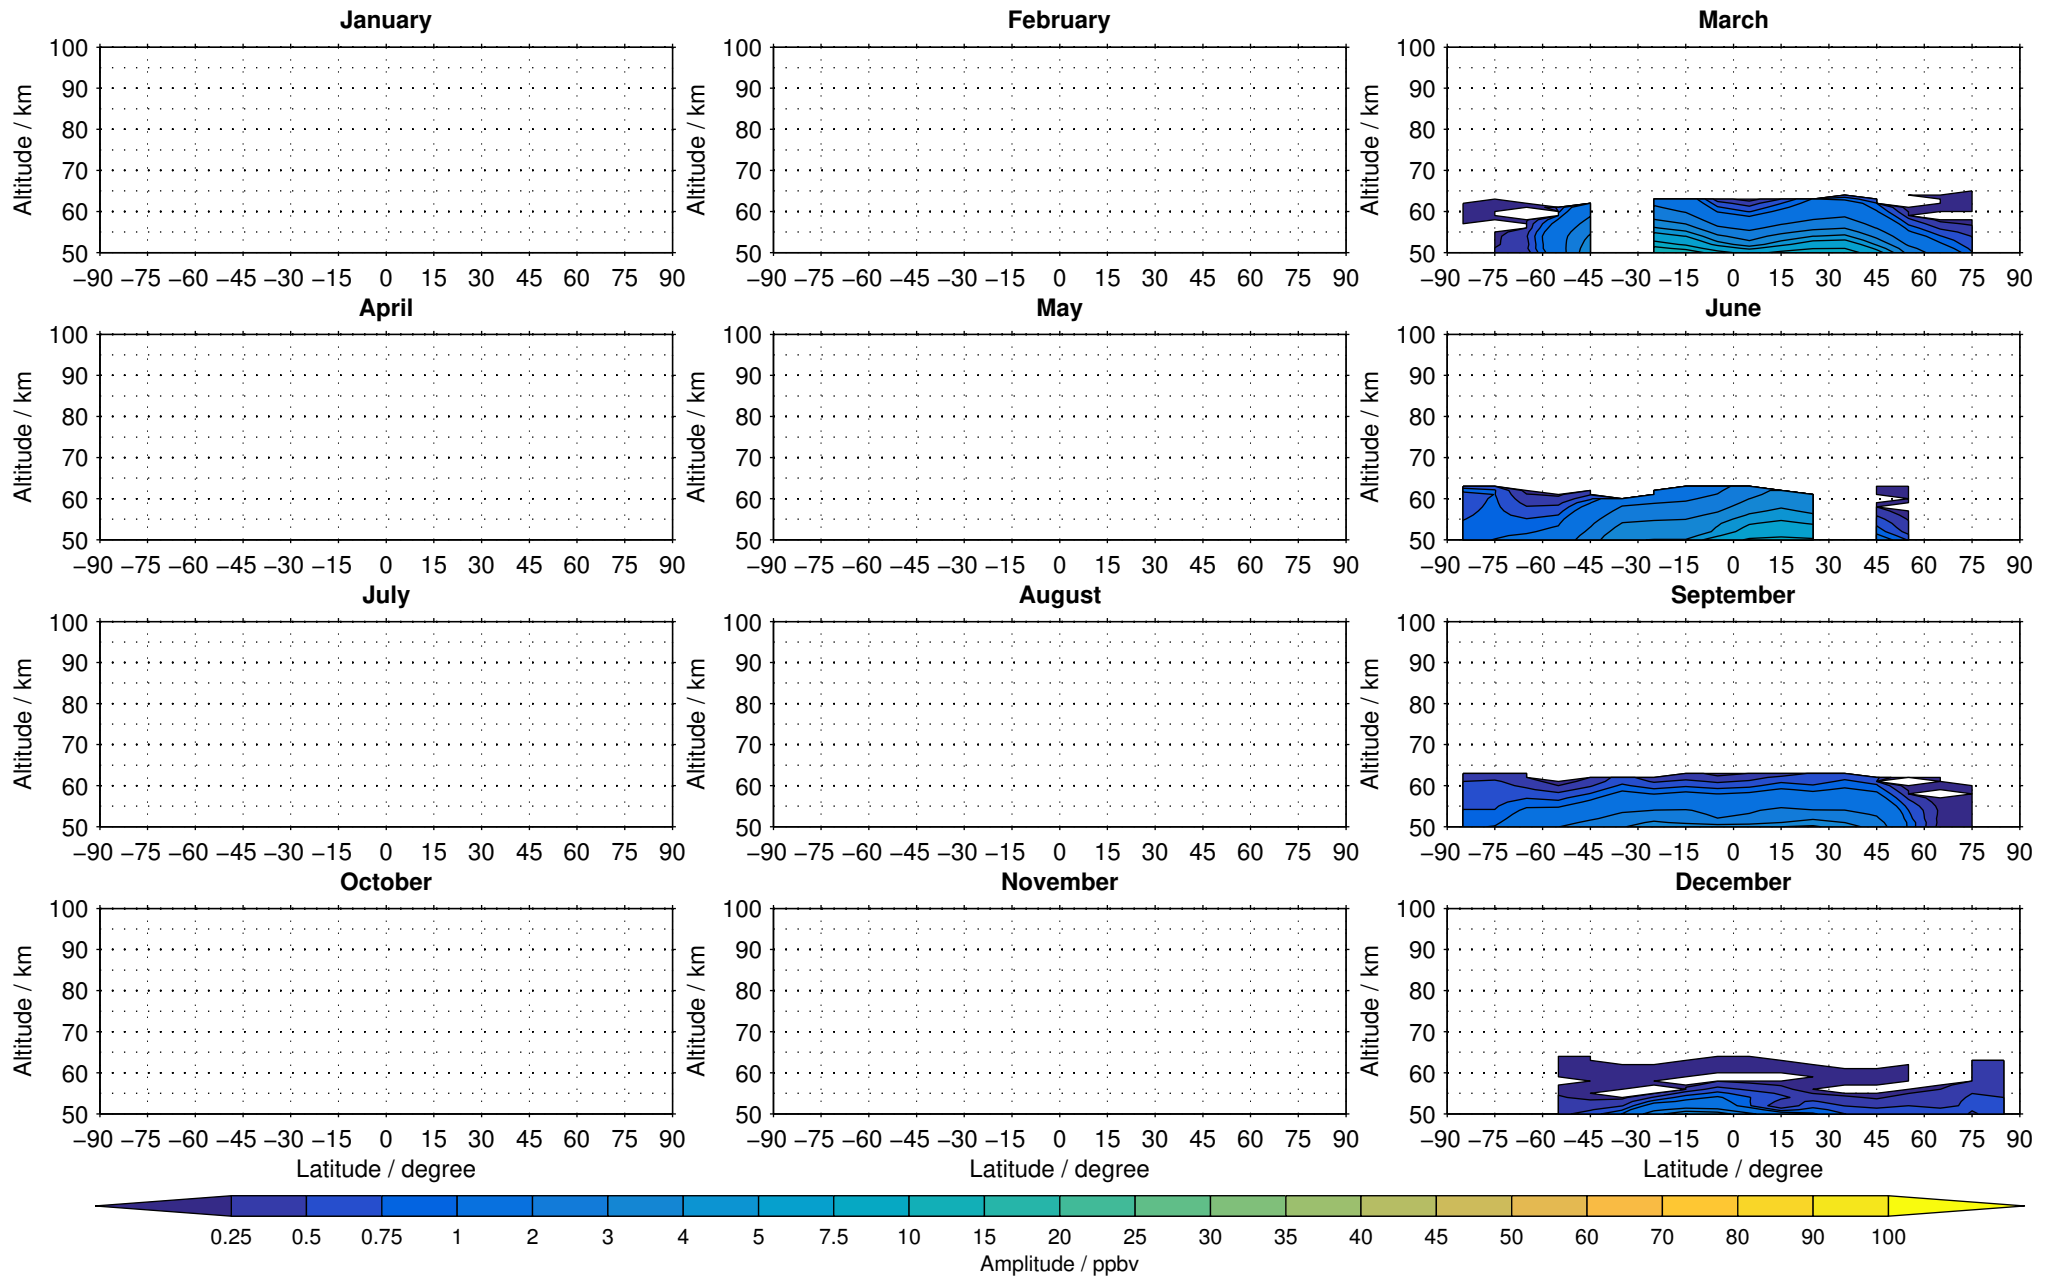

Envisat/MIPAS (IMKIAA) V5R v521 MA nighttime nitrous oxide distribution for 2005

Creation Time:
14-03-2017
10:35:12 LT

Envisat/MIPAS (IMKIAA) V5R v521 MA nighttime nitrous oxide distribution for 2006

Creation Time:
14-03-2017
10:35:13 LT

Envisat/MIPAS (IMKIAA) V5R v521 MA nighttime nitrous oxide distribution for 2007

Creation Time:
14-03-2017
10:35:14 LT

Envisat/MIPAS (IMKIAA) V5R v521 MA nighttime nitrous oxide distribution for 2008

Creation Time:
14-03-2017
10:35:15 LT

Envisat/MIPAS (IMKIAA) V5R v521 MA nighttime nitrous oxide distribution for 2009

Creation Time:
14-03-2017
10:35:16 LT

Envisat/MIPAS (IMKIAA) V5R v521 MA nighttime nitrous oxide distribution for 2010

Creation Time:
14-03-2017
10:35:17 LT

Envisat/MIPAS (IMKIAA) V5R v521 MA nighttime nitrous oxide distribution for 2011

Creation Time:
14-03-2017
10:35:17 LT

Envisat/MIPAS (IMKIAA) V5R v521 MA nighttime nitrous oxide distribution for 2012

Creation Time:
14-03-2017
10:35:18 LT