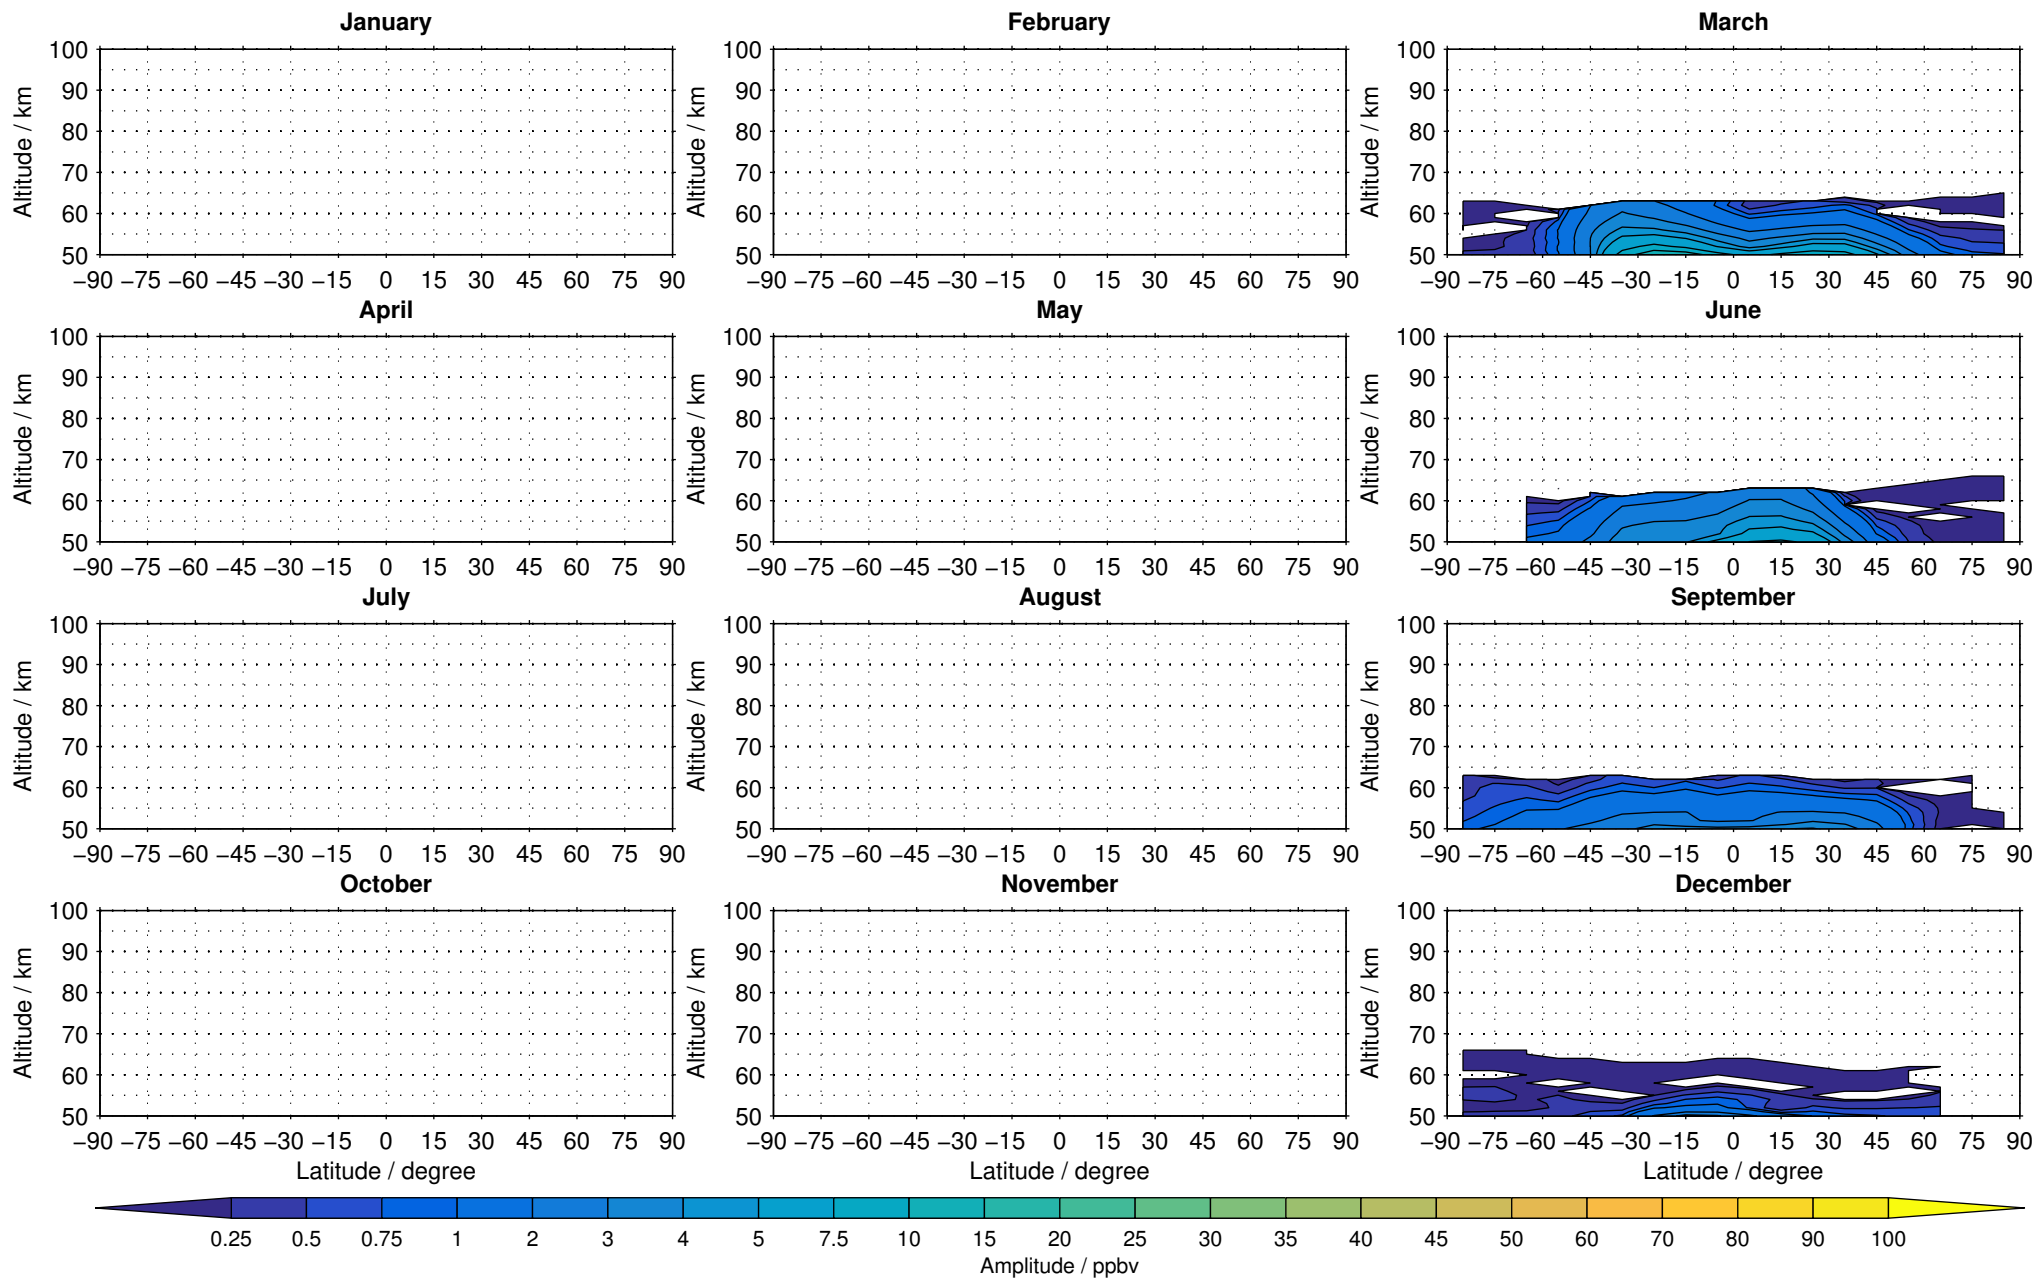

Envisat/MIPAS (IMKIAA) V5R v521 MA daytime nitrous oxide distribution for 2005

Creation Time:
14-03-2017
10:35:04 LT

Envisat/MIPAS (IMKIAA) V5R v521 MA daytime nitrous oxide distribution for 2006

Creation Time:
14-03-2017
10:35:04 LT

Envisat/MIPAS (IMKIAA) V5R v521 MA daytime nitrous oxide distribution for 2007

Creation Time:
14-03-2017
10:35:05 LT

Envisat/MIPAS (IMKIAA) V5R v521 MA daytime nitrous oxide distribution for 2008

Creation Time:
14-03-2017
10:35:06 LT

Envisat/MIPAS (IMKIAA) V5R v521 MA daytime nitrous oxide distribution for 2009

Creation Time:
14-03-2017
10:35:07 LT

Envisat/MIPAS (IMKIAA) V5R v521 MA daytime nitrous oxide distribution for 2010

Creation Time:
14-03-2017
10:35:08 LT