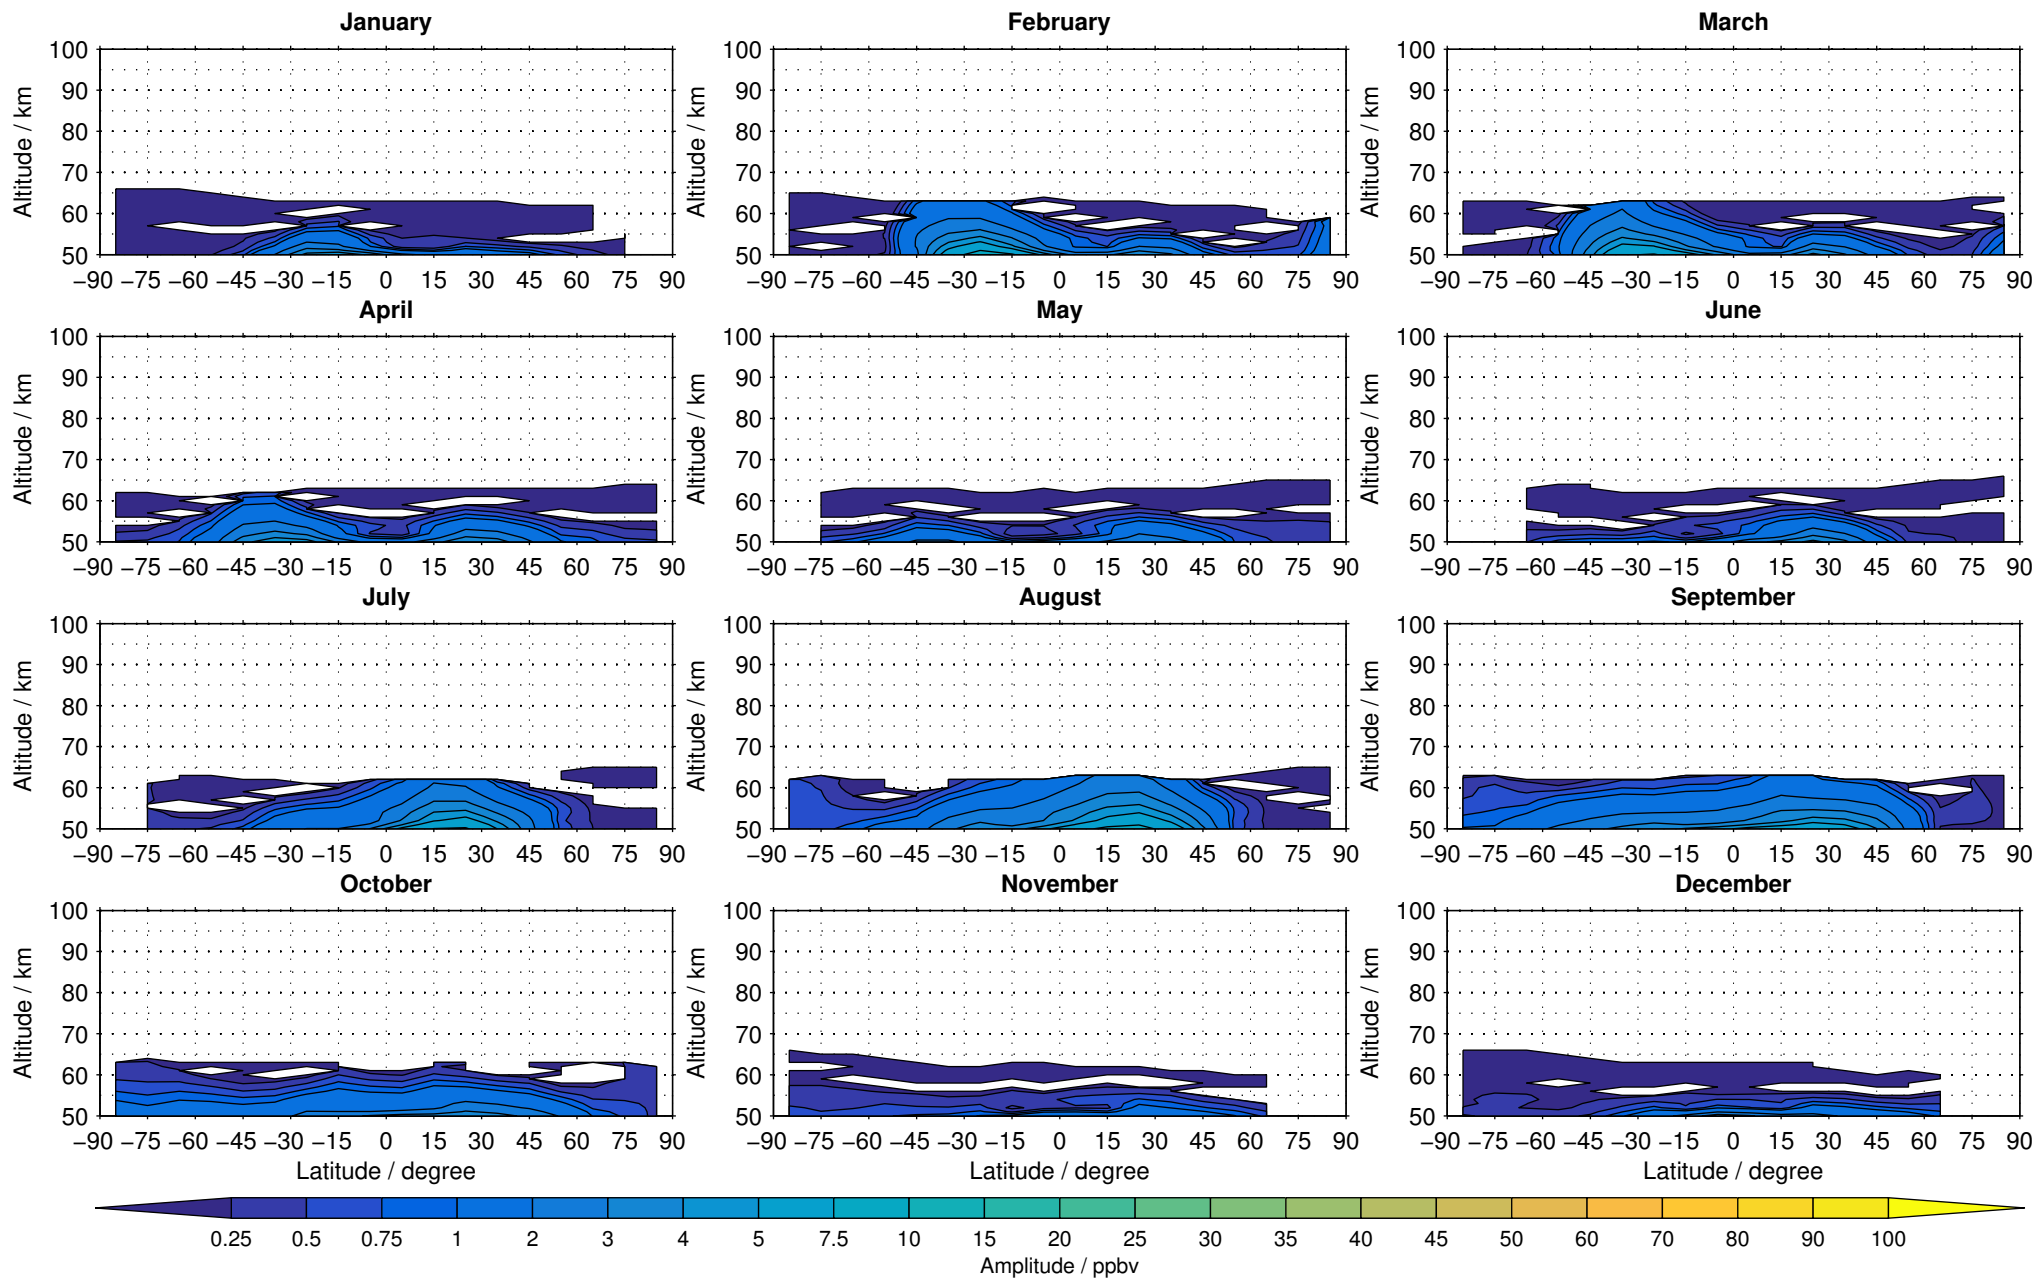

Envisat/MIPAS (IMKIAA) V5R v521 MA daytime nitrous oxide distribution for 2007

Creation Time:
14-03-2017
10:35:05 LT

Envisat/MIPAS (IMKIAA) V5R v521 MA daytime nitrous oxide distribution for 2008

Creation Time:
14-03-2017
10:35:06 LT

Envisat/MIPAS (IMKIAA) V5R v521 MA daytime nitrous oxide distribution for 2009

Creation Time:
14-03-2017
10:35:07 LT

Envisat/MIPAS (IMKIAA) V5R v521 MA daytime nitrous oxide distribution for 2010

Creation Time:
14-03-2017
10:35:08 LT

Envisat/MIPAS (IMKIAA) V5R v521 MA daytime nitrous oxide distribution for 2011

Creation Time:
14-03-2017
10:35:09 LT

Envisat/MIPAS (IMKIAA) V5R v521 MA daytime nitrous oxide distribution for 2012

Creation Time:
14-03-2017
10:35:10 LT