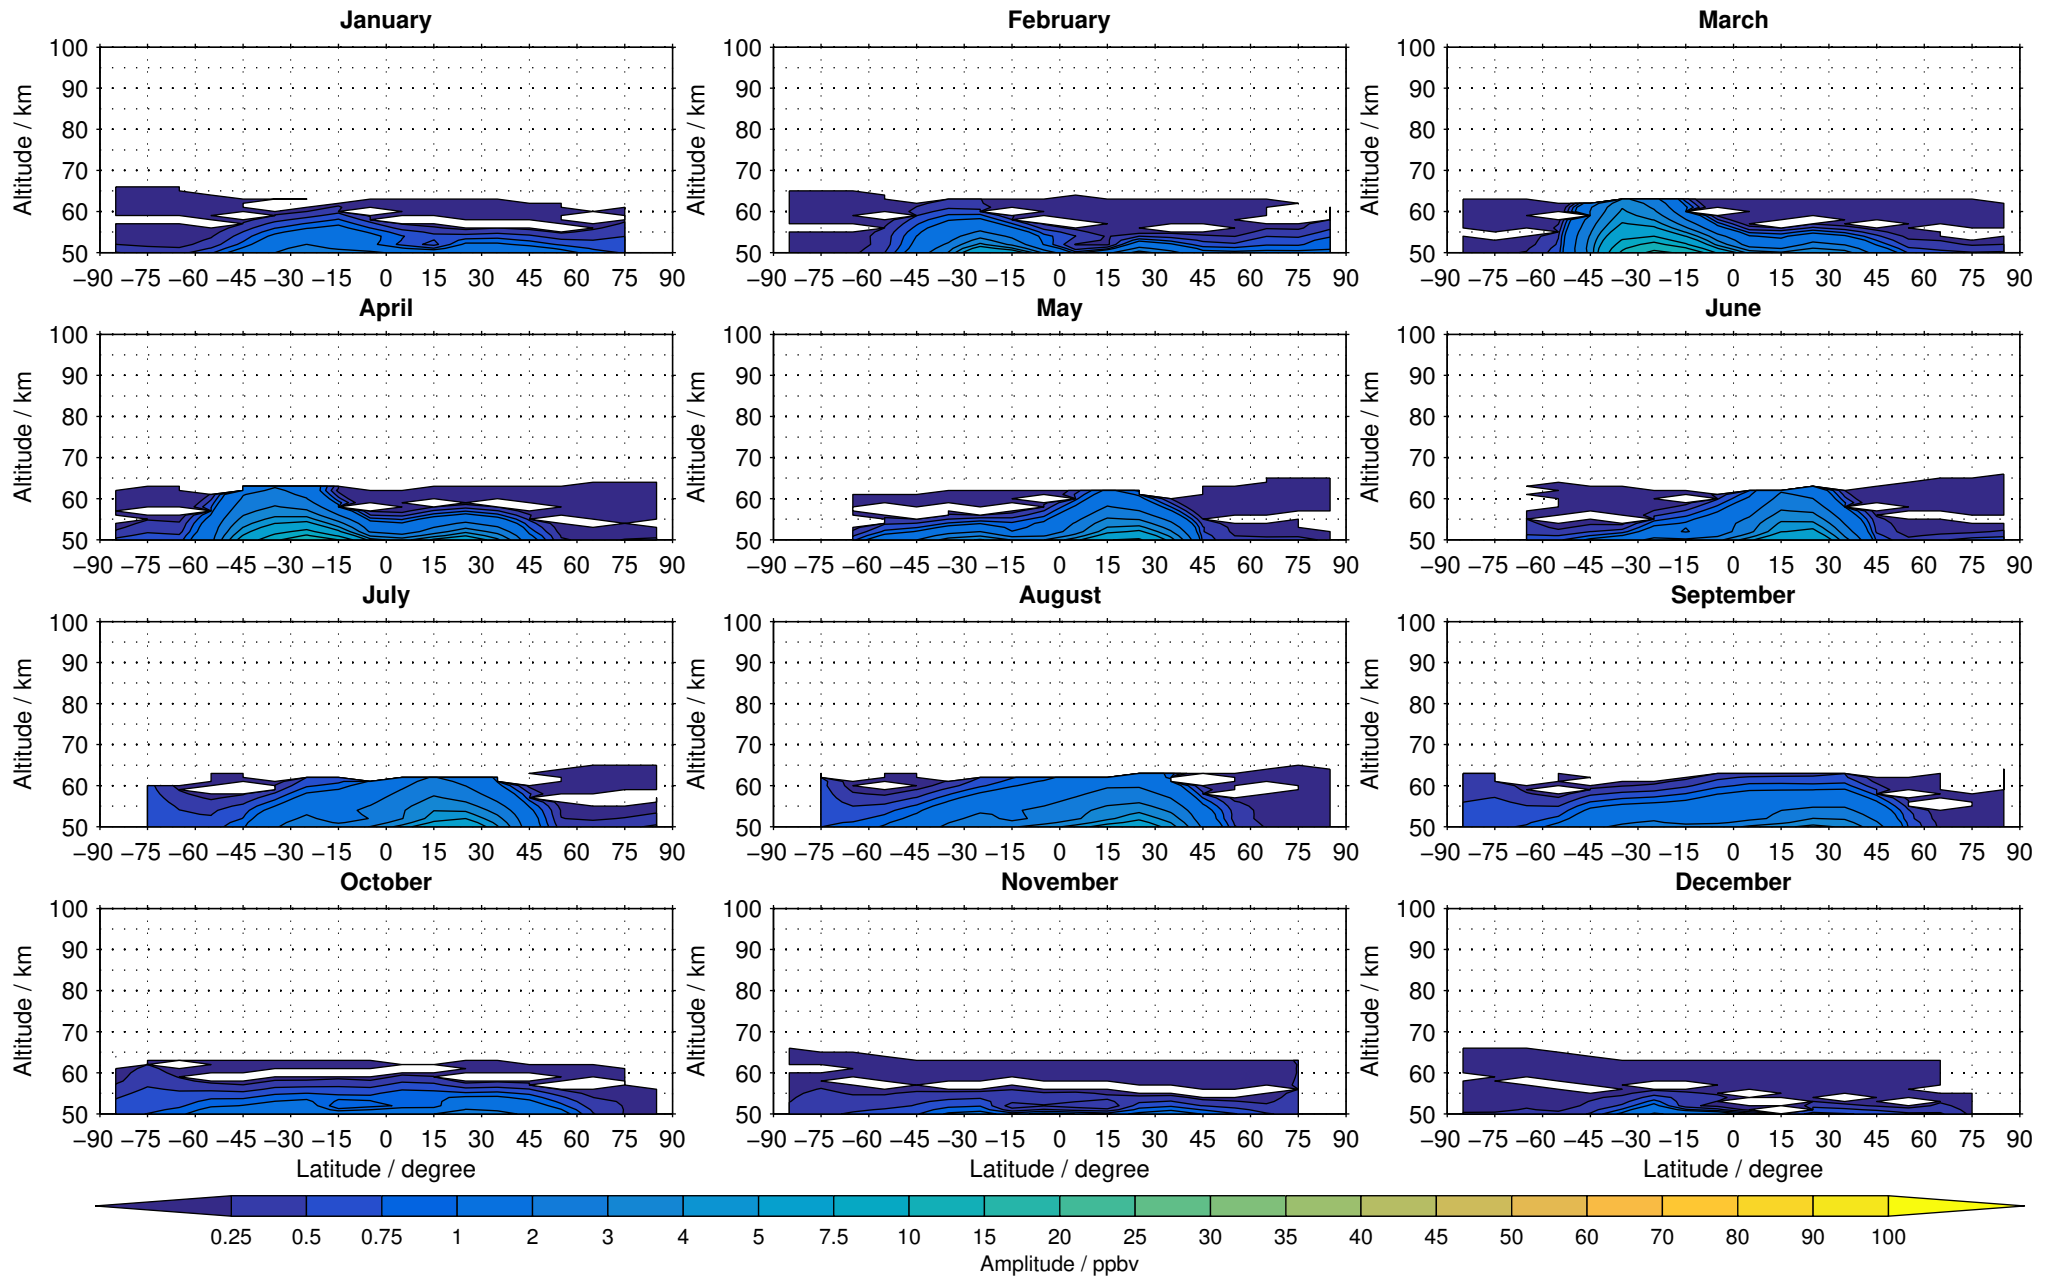

Envisat/MIPAS (IMKIAA) V5R v521 MA daytime nitrous oxide distribution for 2005

Creation Time:
14-03-2017
10:35:04 LT

Envisat/MIPAS (IMKIAA) V5R v521 MA daytime nitrous oxide distribution for 2006

Creation Time:
14-03-2017
10:35:04 LT

Envisat/MIPAS (IMKIAA) V5R v521 MA daytime nitrous oxide distribution for 2007

Creation Time:
14-03-2017
10:35:05 LT

Envisat/MIPAS (IMKIAA) V5R v521 MA daytime nitrous oxide distribution for 2008

Creation Time:
14-03-2017
10:35:06 LT

Envisat/MIPAS (IMKIAA) V5R v521 MA daytime nitrous oxide distribution for 2009

Creation Time:
14-03-2017
10:35:07 LT

Envisat/MIPAS (IMKIAA) V5R v521 MA daytime nitrous oxide distribution for 2010

Creation Time:
14-03-2017
10:35:08 LT