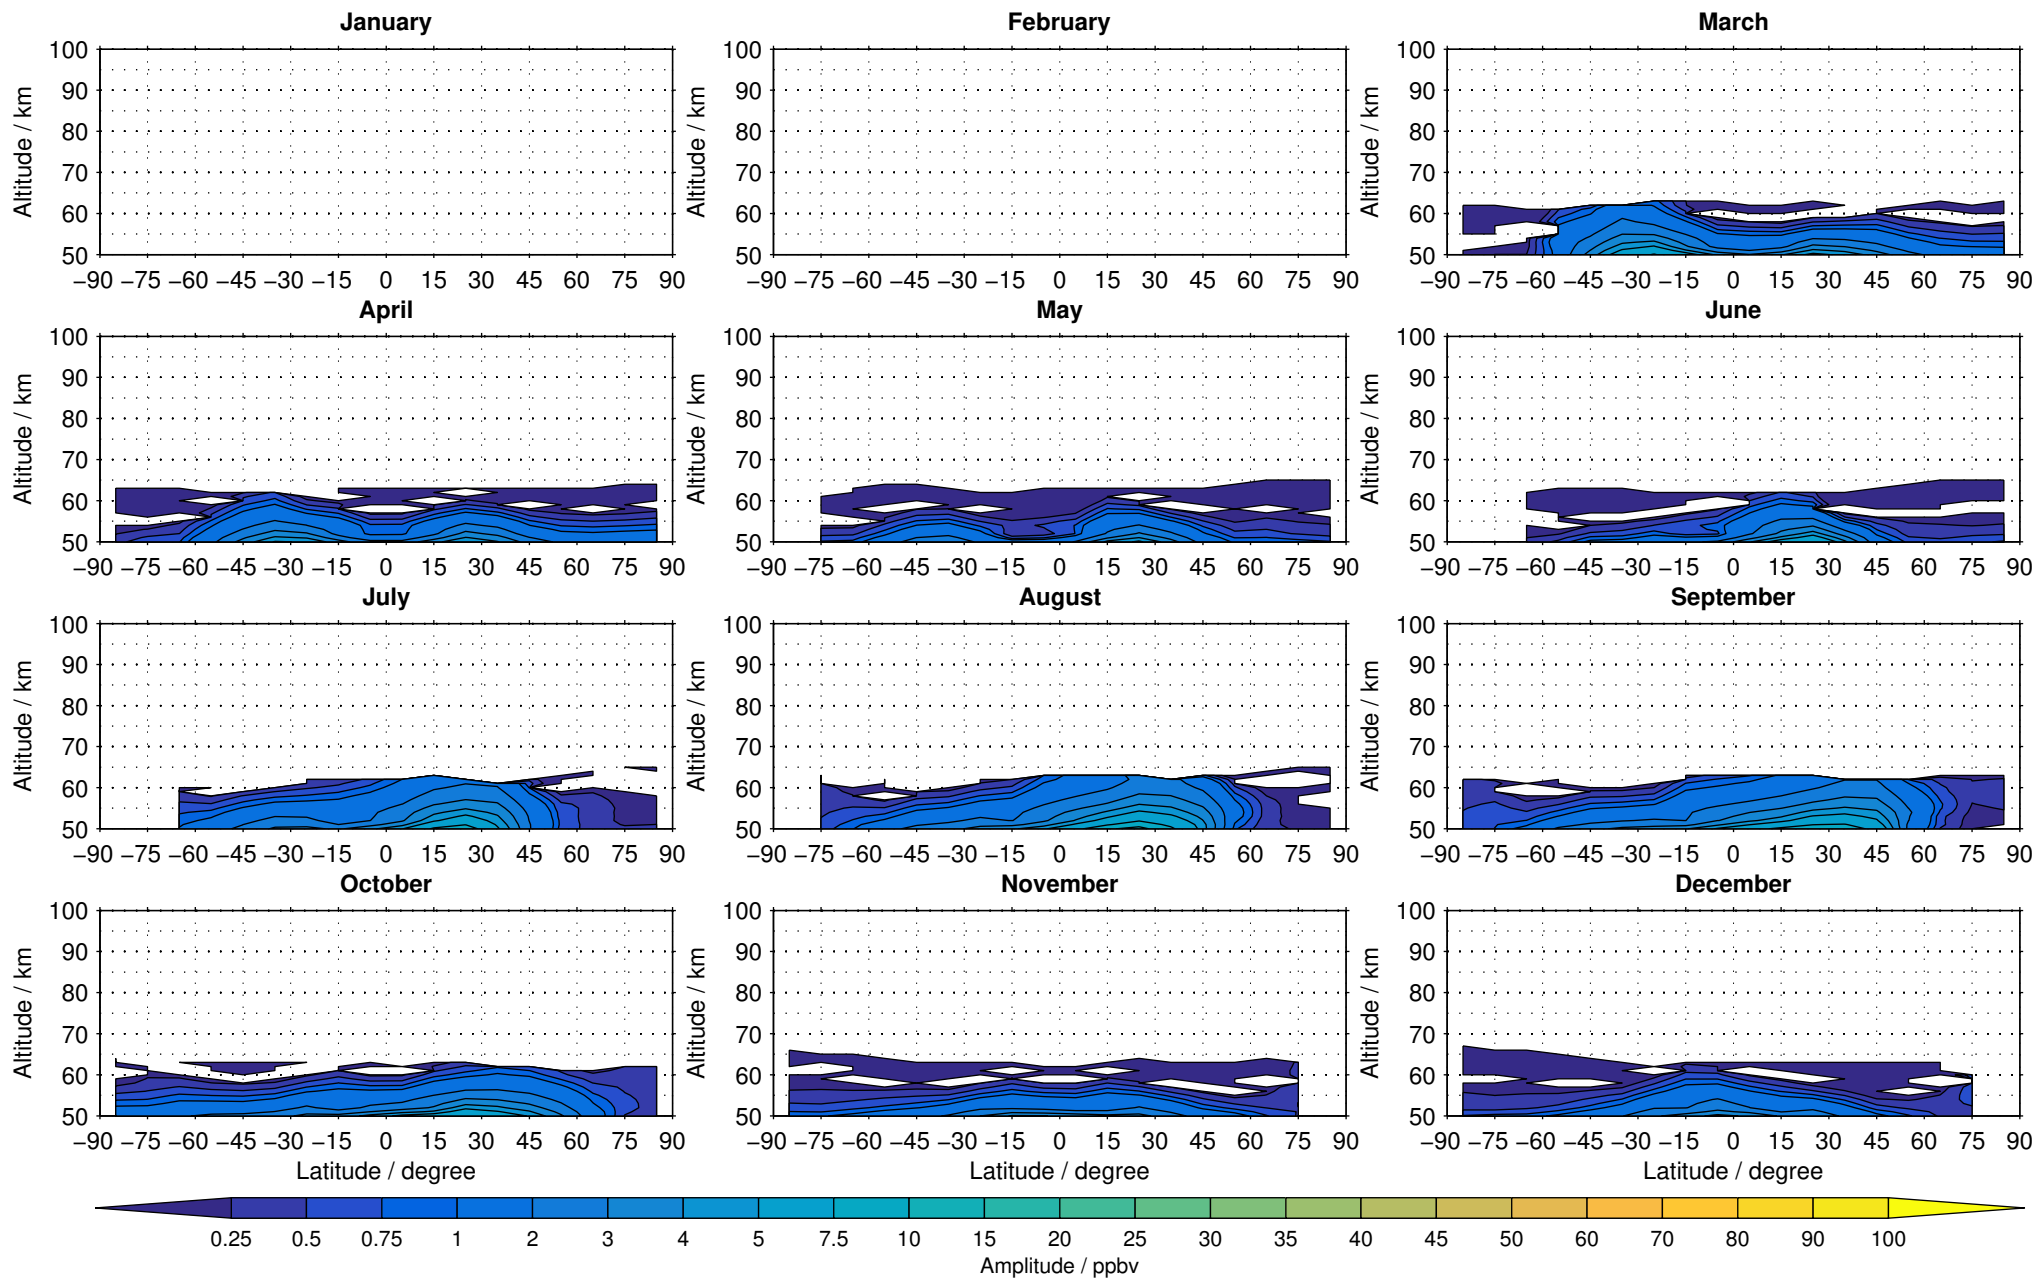

Envisat/MIPAS (IMKIAA) V5R v521 MA daytime nitrous oxide distribution for 2005

Creation Time:
14-03-2017
10:35:04 LT

Envisat/MIPAS (IMKIAA) V5R v521 MA daytime nitrous oxide distribution for 2006

Creation Time:
14-03-2017
10:35:04 LT

Envisat/MIPAS (IMKIAA) V5R v521 MA daytime nitrous oxide distribution for 2007

Creation Time:
14-03-2017
10:35:05 LT

Envisat/MIPAS (IMKIAA) V5R v521 MA daytime nitrous oxide distribution for 2008

Creation Time:
14-03-2017
10:35:06 LT

Envisat/MIPAS (IMKIAA) V5R v521 MA daytime nitrous oxide distribution for 2009

Creation Time:
14-03-2017
10:35:07 LT

Envisat/MIPAS (IMKIAA) V5R v521 MA daytime nitrous oxide distribution for 2010

Creation Time:
14-03-2017
10:35:08 LT