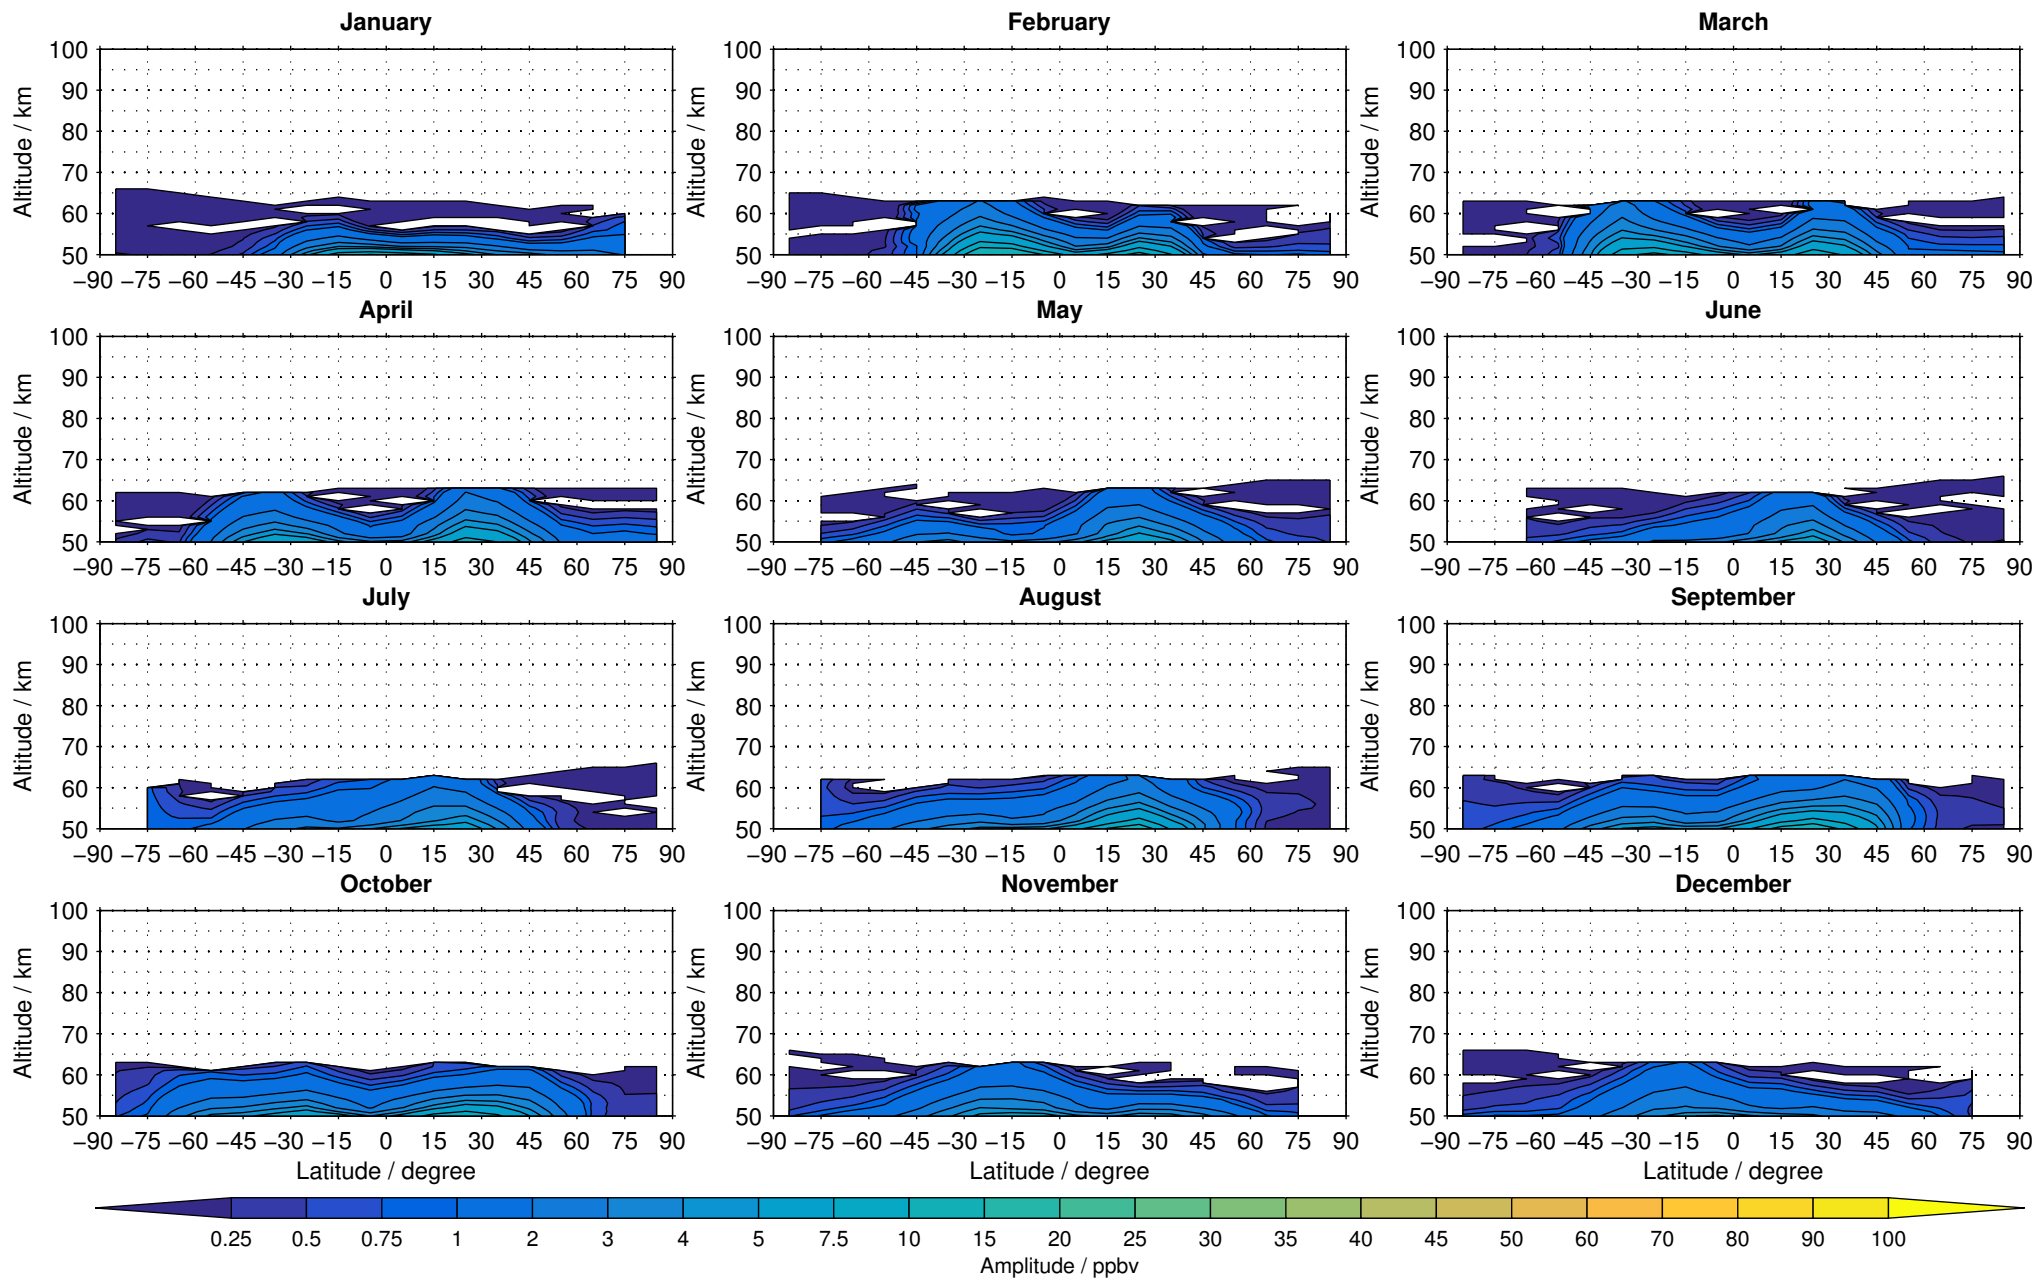

Envisat/MIPAS (IMKIAA) V5R v521 MA daytime nitrous oxide distribution for 2007

Creation Time:
14-03-2017
10:35:05 LT

Envisat/MIPAS (IMKIAA) V5R v521 MA daytime nitrous oxide distribution for 2008

Creation Time:
14-03-2017
10:35:06 LT

Envisat/MIPAS (IMKIAA) V5R v521 MA daytime nitrous oxide distribution for 2009

Creation Time:
14-03-2017
10:35:07 LT

Envisat/MIPAS (IMKIAA) V5R v521 MA daytime nitrous oxide distribution for 2010

Creation Time:
14-03-2017
10:35:08 LT

Envisat/MIPAS (IMKIAA) V5R v521 MA daytime nitrous oxide distribution for 2011

Creation Time:
14-03-2017
10:35:09 LT

Envisat/MIPAS (IMKIAA) V5R v521 MA daytime nitrous oxide distribution for 2012

Creation Time:
14-03-2017
10:35:10 LT