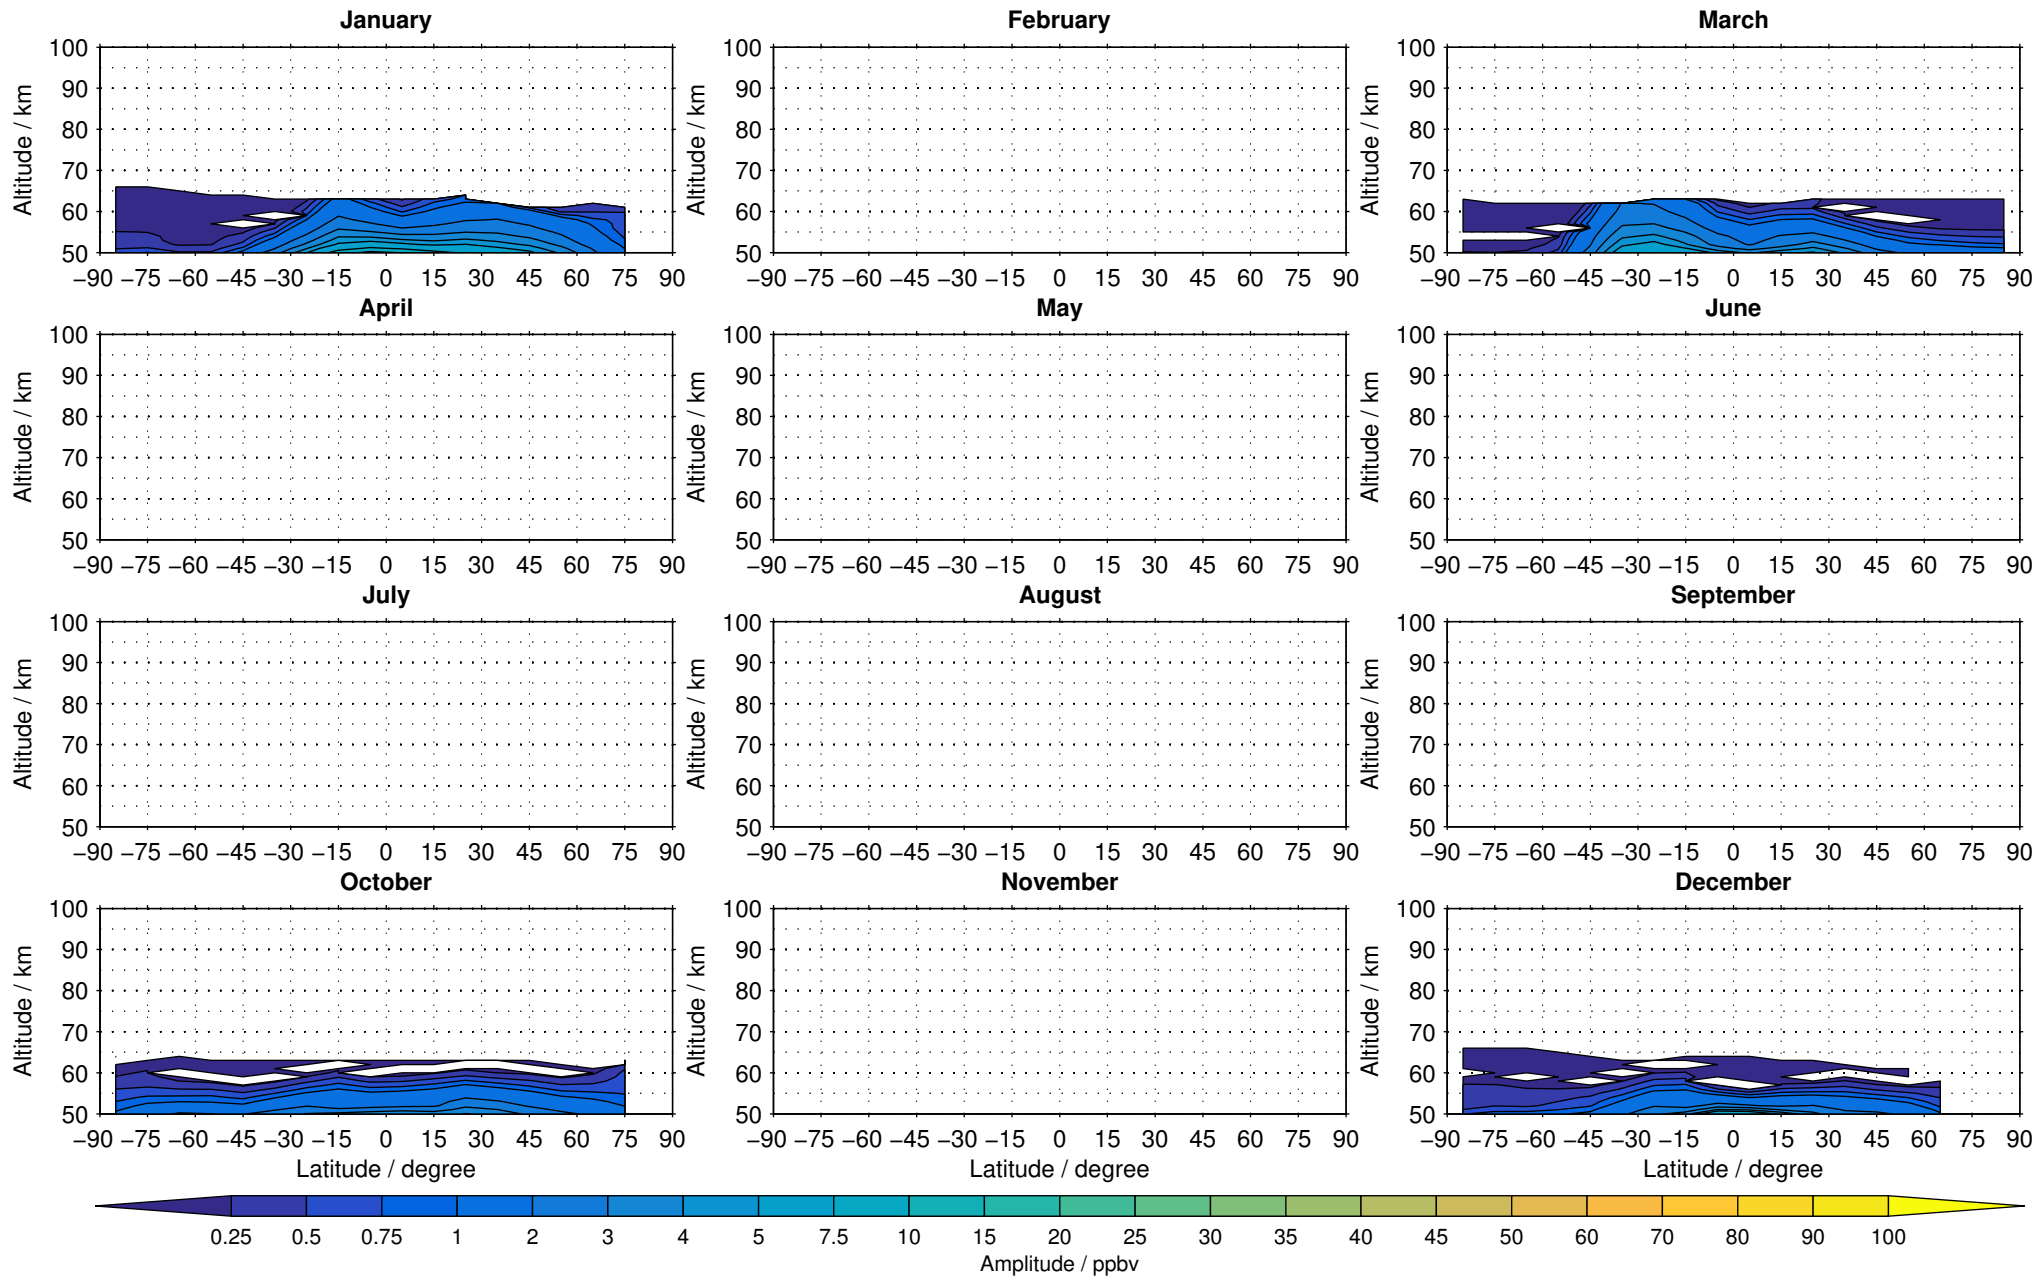

Envisat/MIPAS (IMKIAA) V5R v521 MA daytime nitrous oxide distribution for 2005

Creation Time:
14-03-2017
10:35:04 LT

Envisat/MIPAS (IMKIAA) V5R v521 MA daytime nitrous oxide distribution for 2006

Creation Time:
14-03-2017
10:35:04 LT

Envisat/MIPAS (IMKIAA) V5R v521 MA daytime nitrous oxide distribution for 2007

Creation Time:
14-03-2017
10:35:05 LT

Envisat/MIPAS (IMKIAA) V5R v521 MA daytime nitrous oxide distribution for 2008

Creation Time:
14-03-2017
10:35:06 LT

Envisat/MIPAS (IMKIAA) V5R v521 MA daytime nitrous oxide distribution for 2009

Creation Time:
14-03-2017
10:35:07 LT

Envisat/MIPAS (IMKIAA) V5R v521 MA daytime nitrous oxide distribution for 2010

Creation Time:
14-03-2017
10:35:08 LT