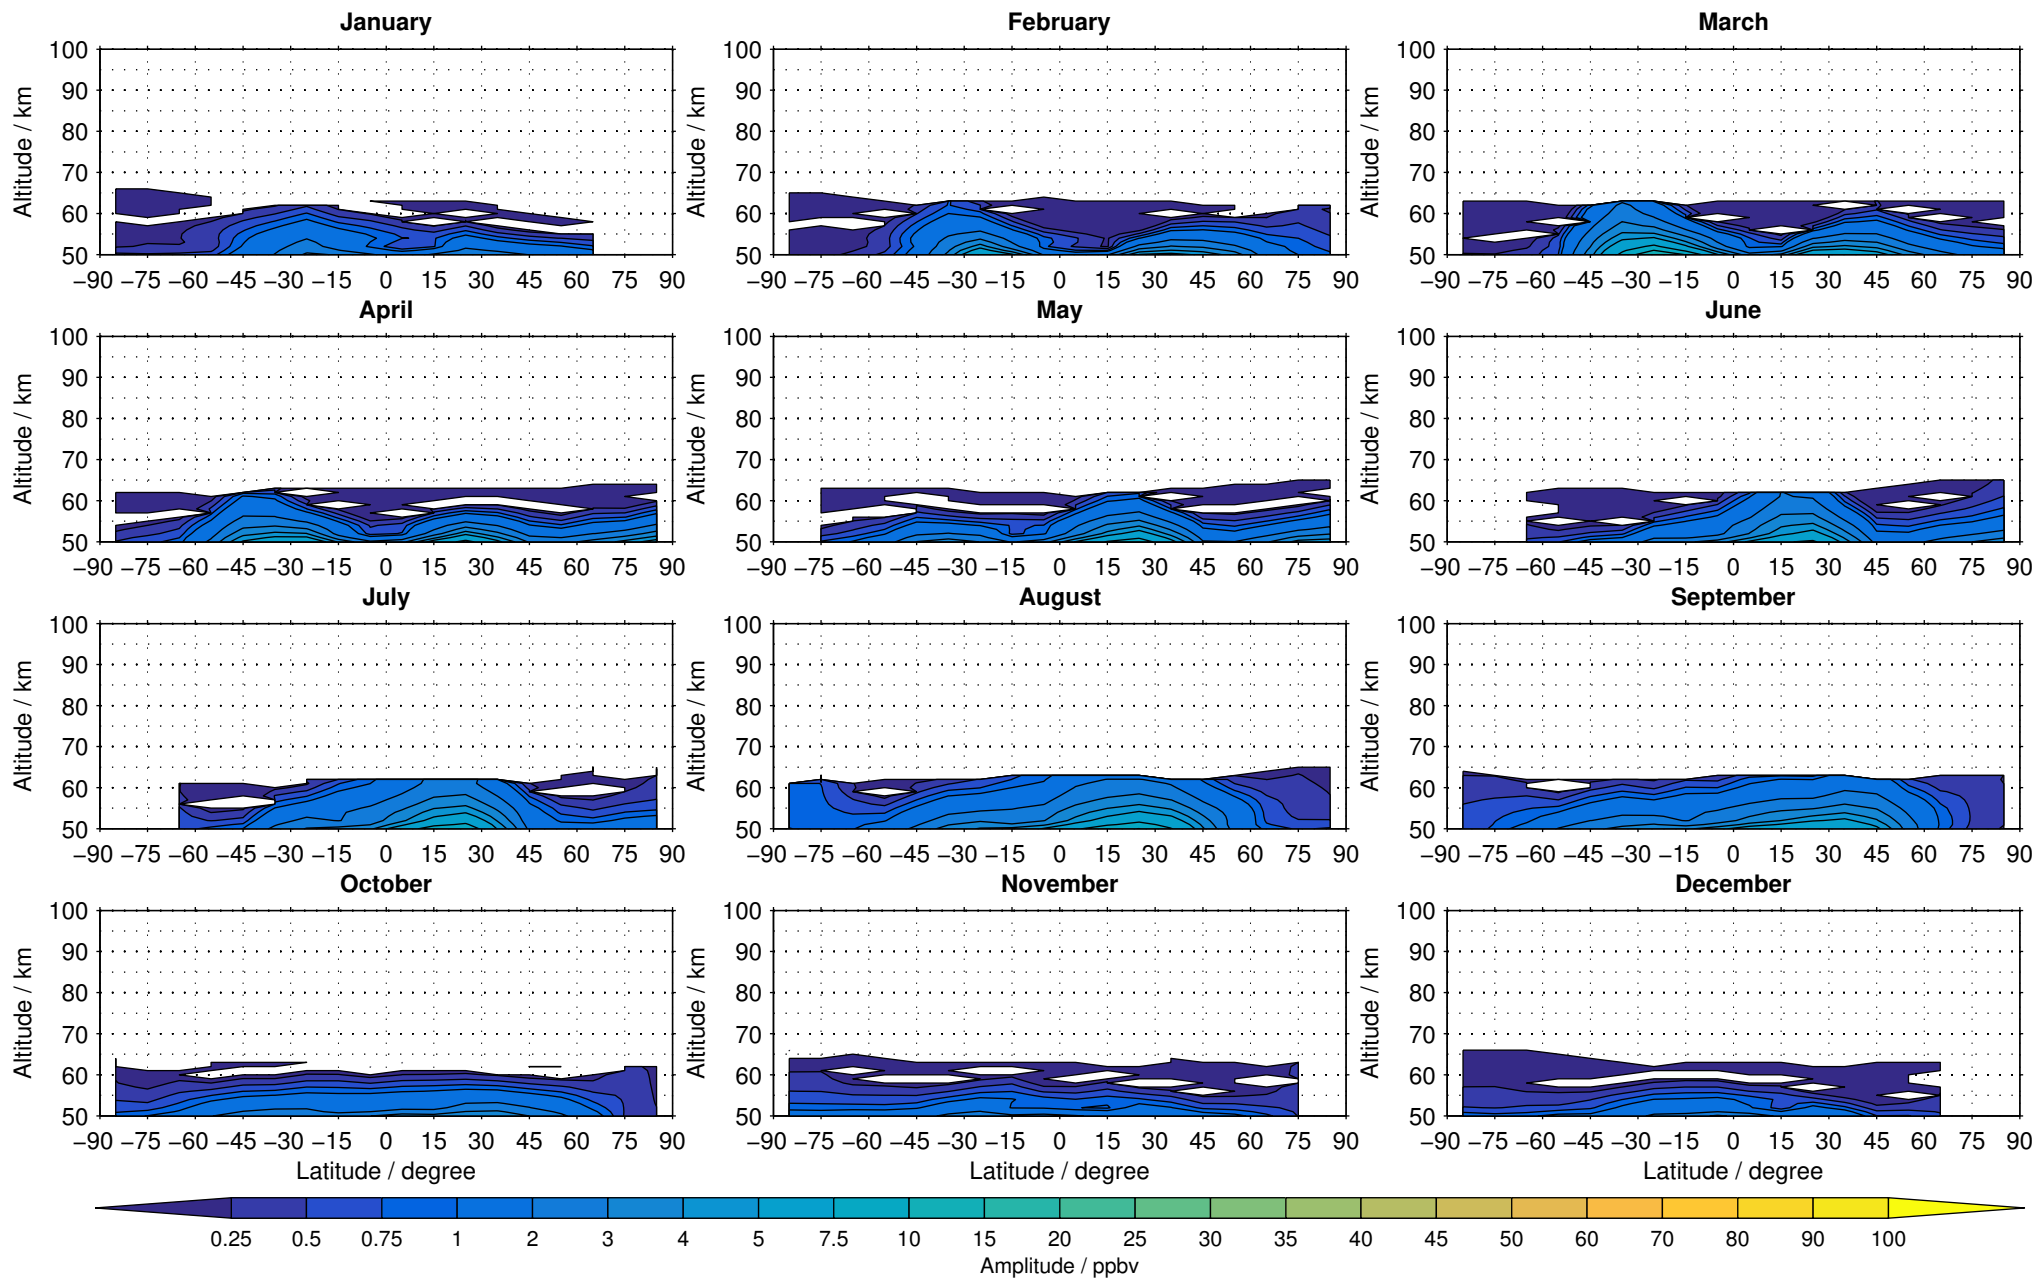

Envisat/MIPAS (IMKIAA) V5R v521 MA daytime nitrous oxide distribution for 2007

Creation Time:
14-03-2017
10:35:05 LT

Envisat/MIPAS (IMKIAA) V5R v521 MA daytime nitrous oxide distribution for 2008

Creation Time:
14-03-2017
10:35:06 LT

Envisat/MIPAS (IMKIAA) V5R v521 MA daytime nitrous oxide distribution for 2009

Creation Time:
14-03-2017
10:35:07 LT

Envisat/MIPAS (IMKIAA) V5R v521 MA daytime nitrous oxide distribution for 2010

Creation Time:
14-03-2017
10:35:08 LT

Envisat/MIPAS (IMKIAA) V5R v521 MA daytime nitrous oxide distribution for 2011

Creation Time:
14-03-2017
10:35:09 LT

Envisat/MIPAS (IMKIAA) V5R v521 MA daytime nitrous oxide distribution for 2012

Creation Time:
14-03-2017
10:35:10 LT