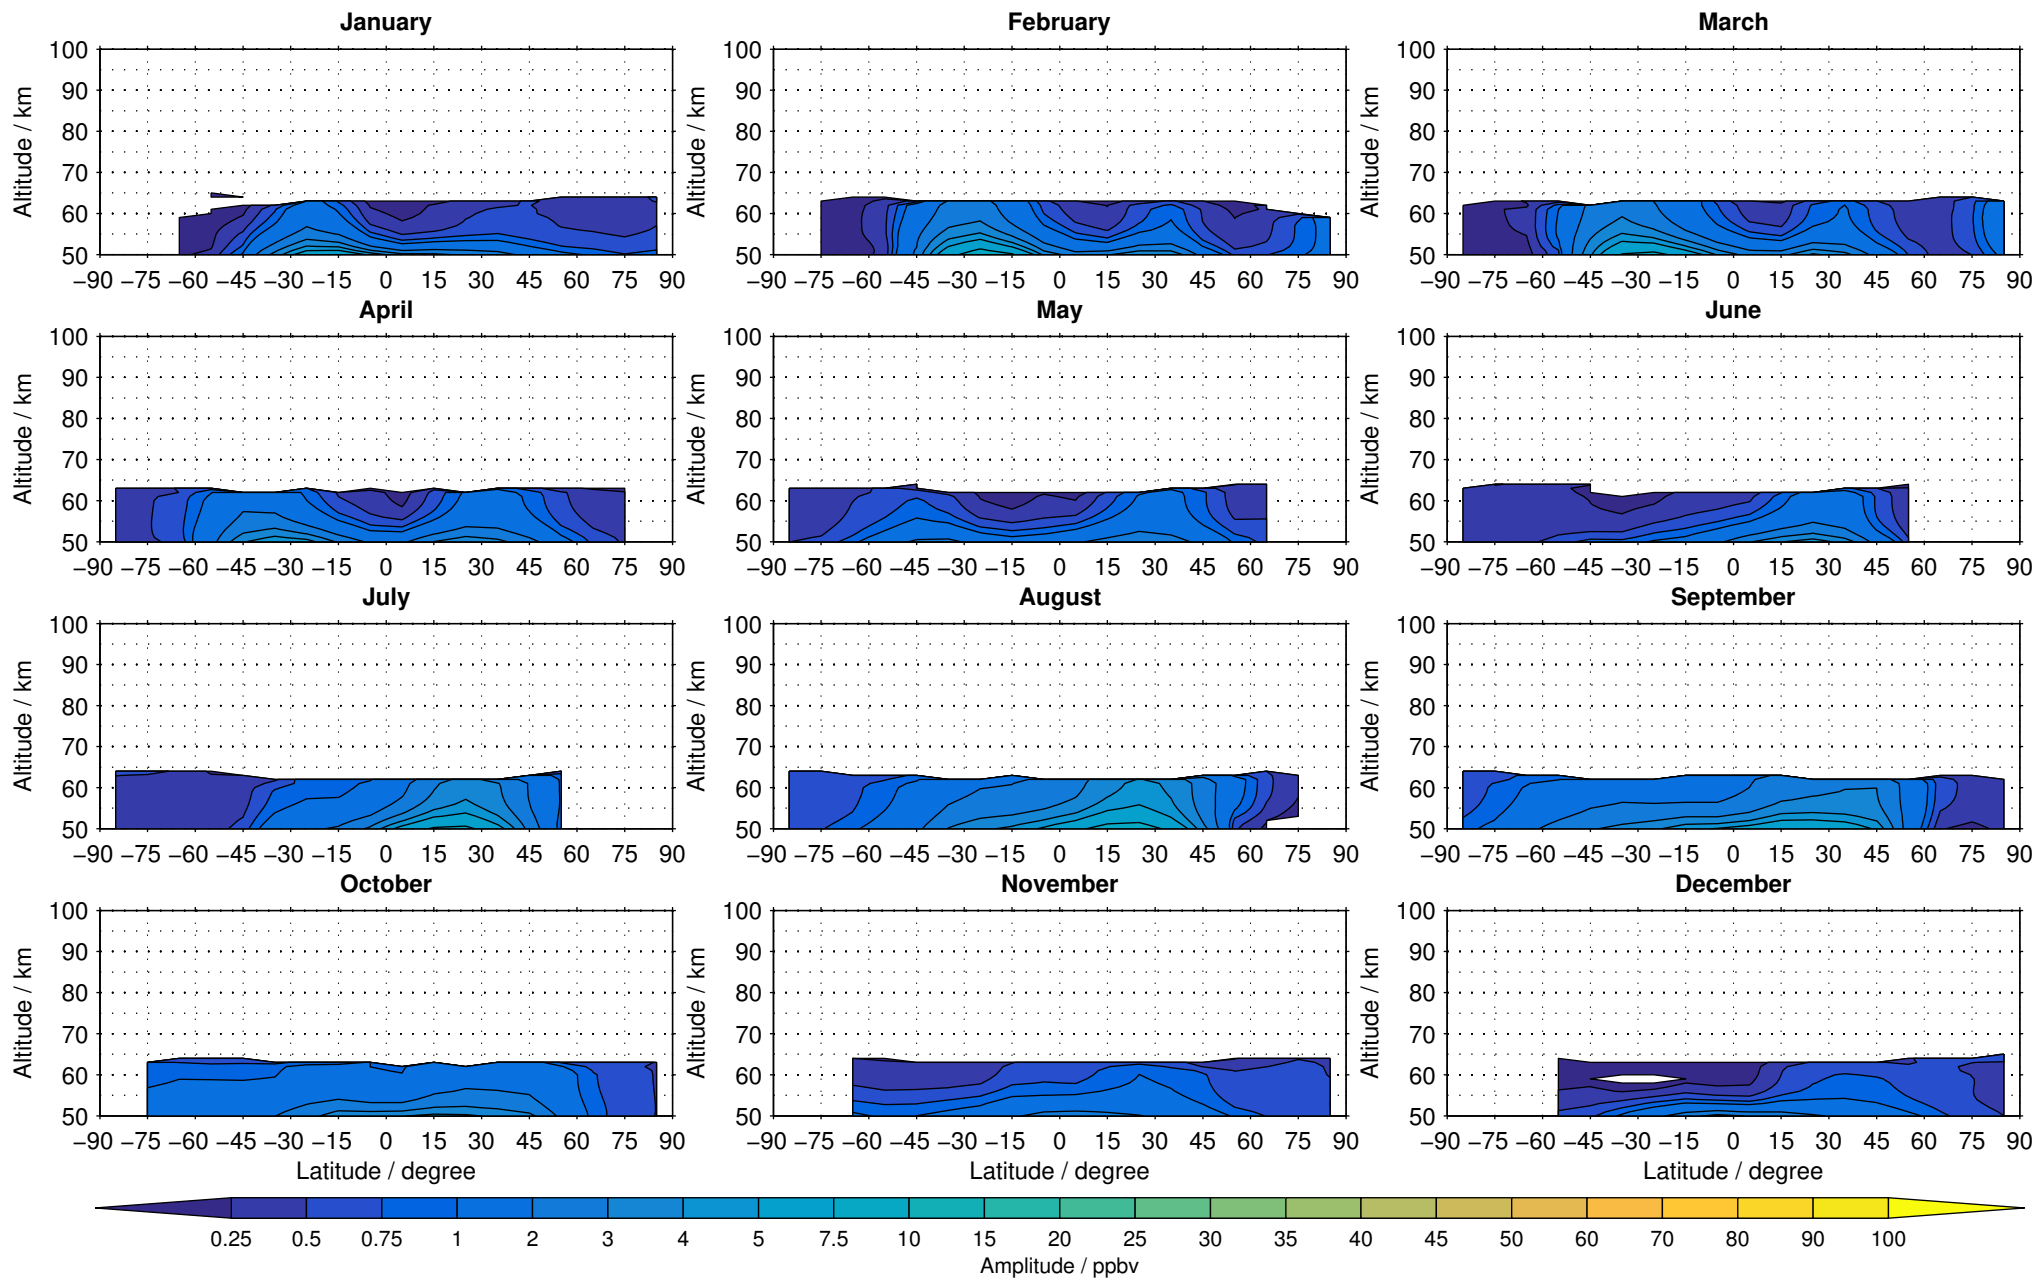

Creation Time:
14-03-2017
10:34:47 LT

Envisat/MIPAS (IMKIAA) V5R v224/225 NOM nighttime nitrous oxide distribution for 2007

Creation Time:
14-03-2017
10:34:48 LT

Envisat/MIPAS (IMKIAA) V5R v224/225 NOM nighttime nitrous oxide distribution for 2008

Creation Time:
14-03-2017
10:34:49 LT

Envisat/MIPAS (IMKIAA) V5R v224/225 NOM nighttime nitrous oxide distribution for 2009

Creation Time:
14-03-2017
10:34:49 LT

Envisat/MIPAS (IMKIAA) V5R v224/225 NOM nighttime nitrous oxide distribution for 2010

Creation Time:
14-03-2017
10:34:50 LT

Envisat/MIPAS (IMKIAA) V5R v224/225 NOM nighttime nitrous oxide distribution for 2011

Creation Time:
14-03-2017
10:34:51 LT

Envisat/MIPAS (IMKIAA) V5R v224/225 NOM nighttime nitrous oxide distribution for 2012