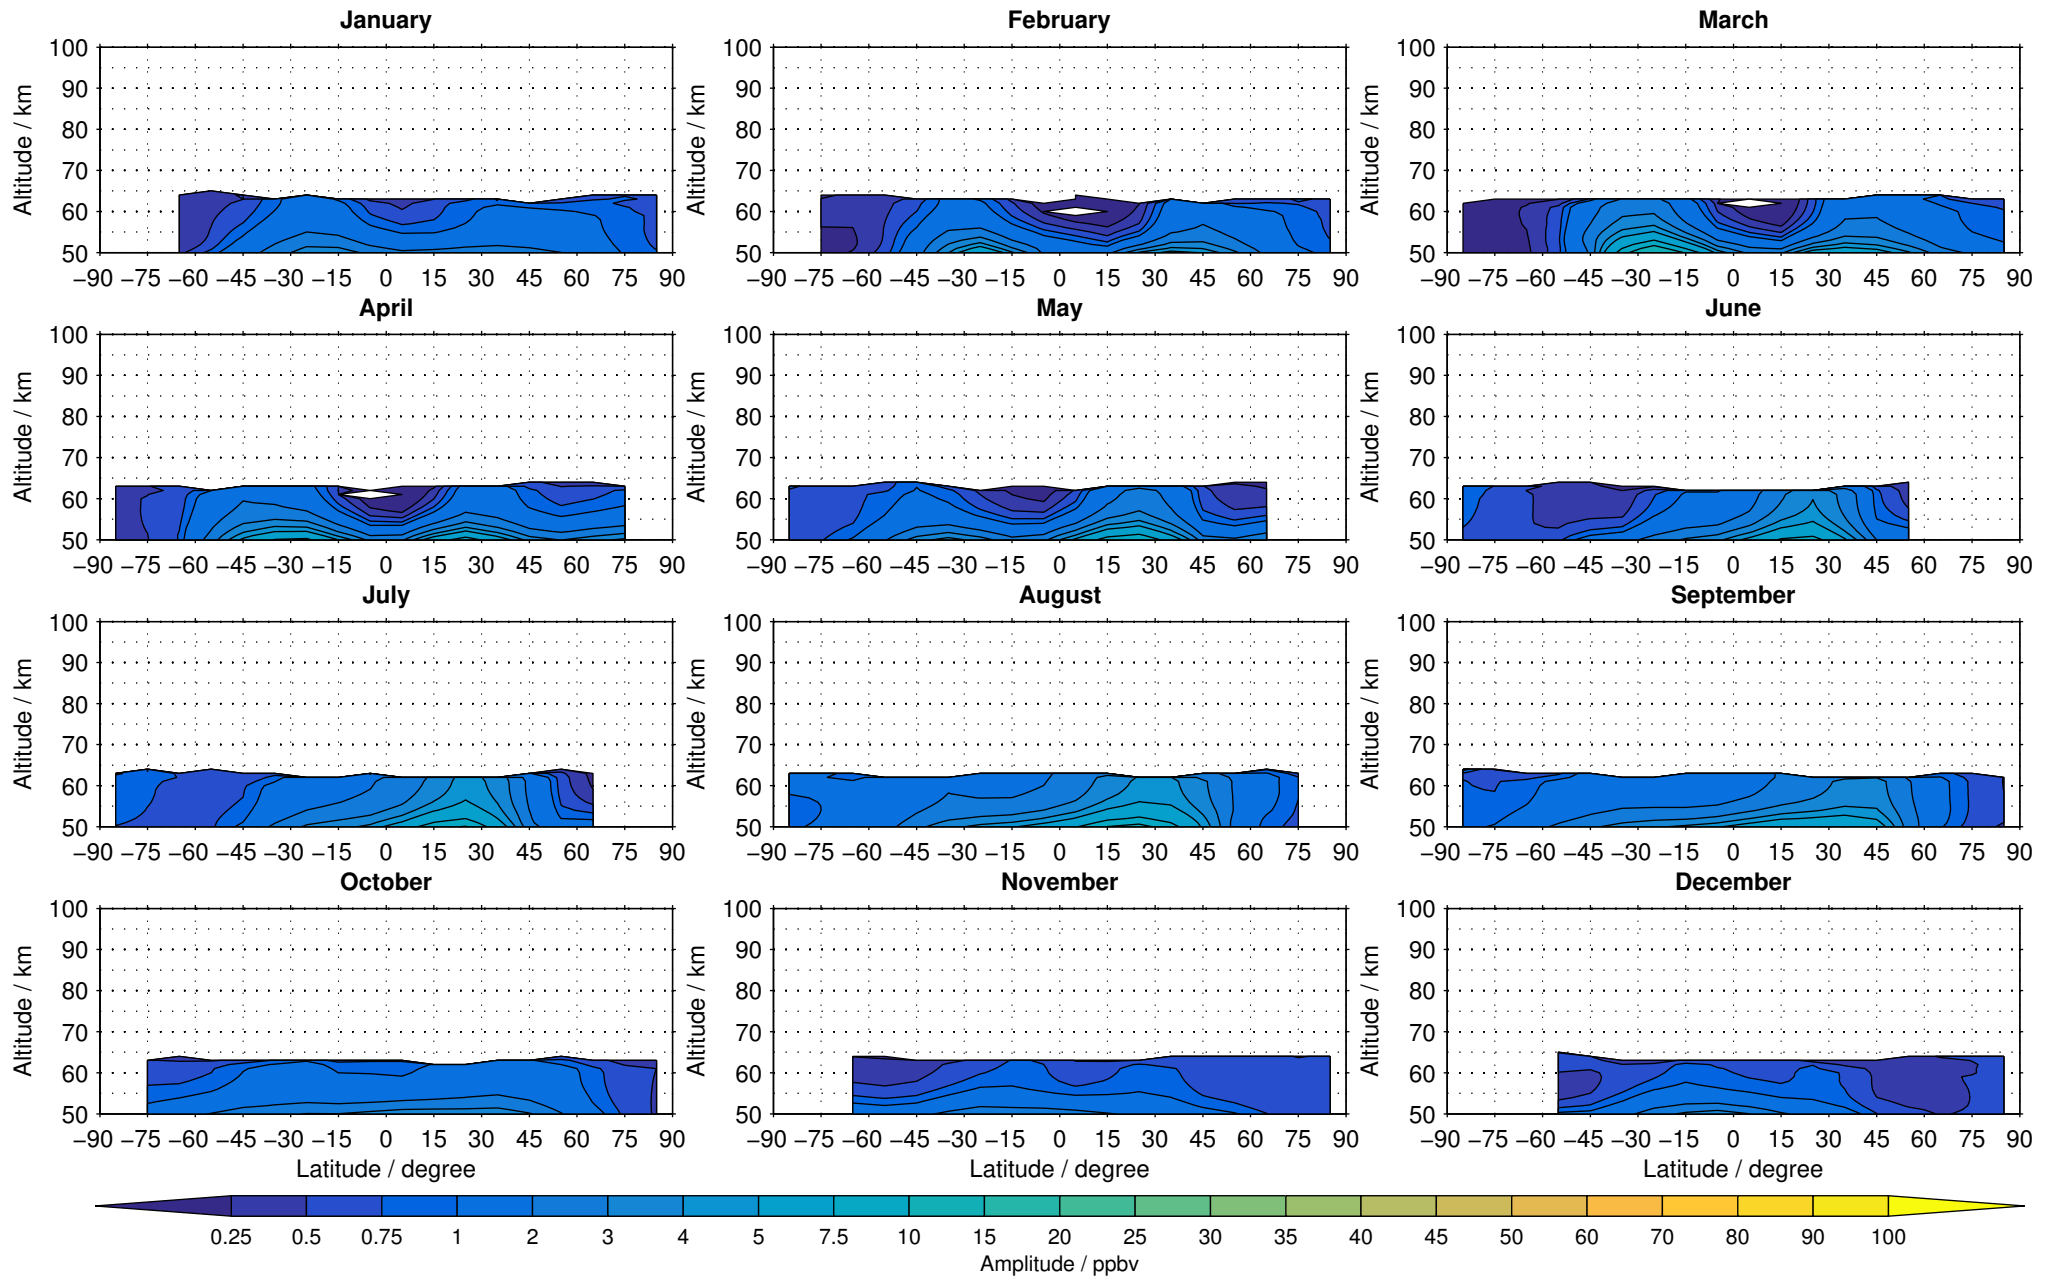

Creation Time:
14-03-2017
10:34:49 LT

Envisat/MIPAS (IMKIAA) V5R v224/225 NOM nighttime nitrous oxide distribution for 2009

Creation Time:
14-03-2017
10:34:49 LT

Envisat/MIPAS (IMKIAA) V5R v224/225 NOM nighttime nitrous oxide distribution for 2010

Creation Time:
14-03-2017
10:34:50 LT

Envisat/MIPAS (IMKIAA) V5R v224/225 NOM nighttime nitrous oxide distribution for 2011

Creation Time:
14-03-2017
10:34:51 LT

Envisat/MIPAS (IMKIAA) V5R v224/225 NOM nighttime nitrous oxide distribution for 2012