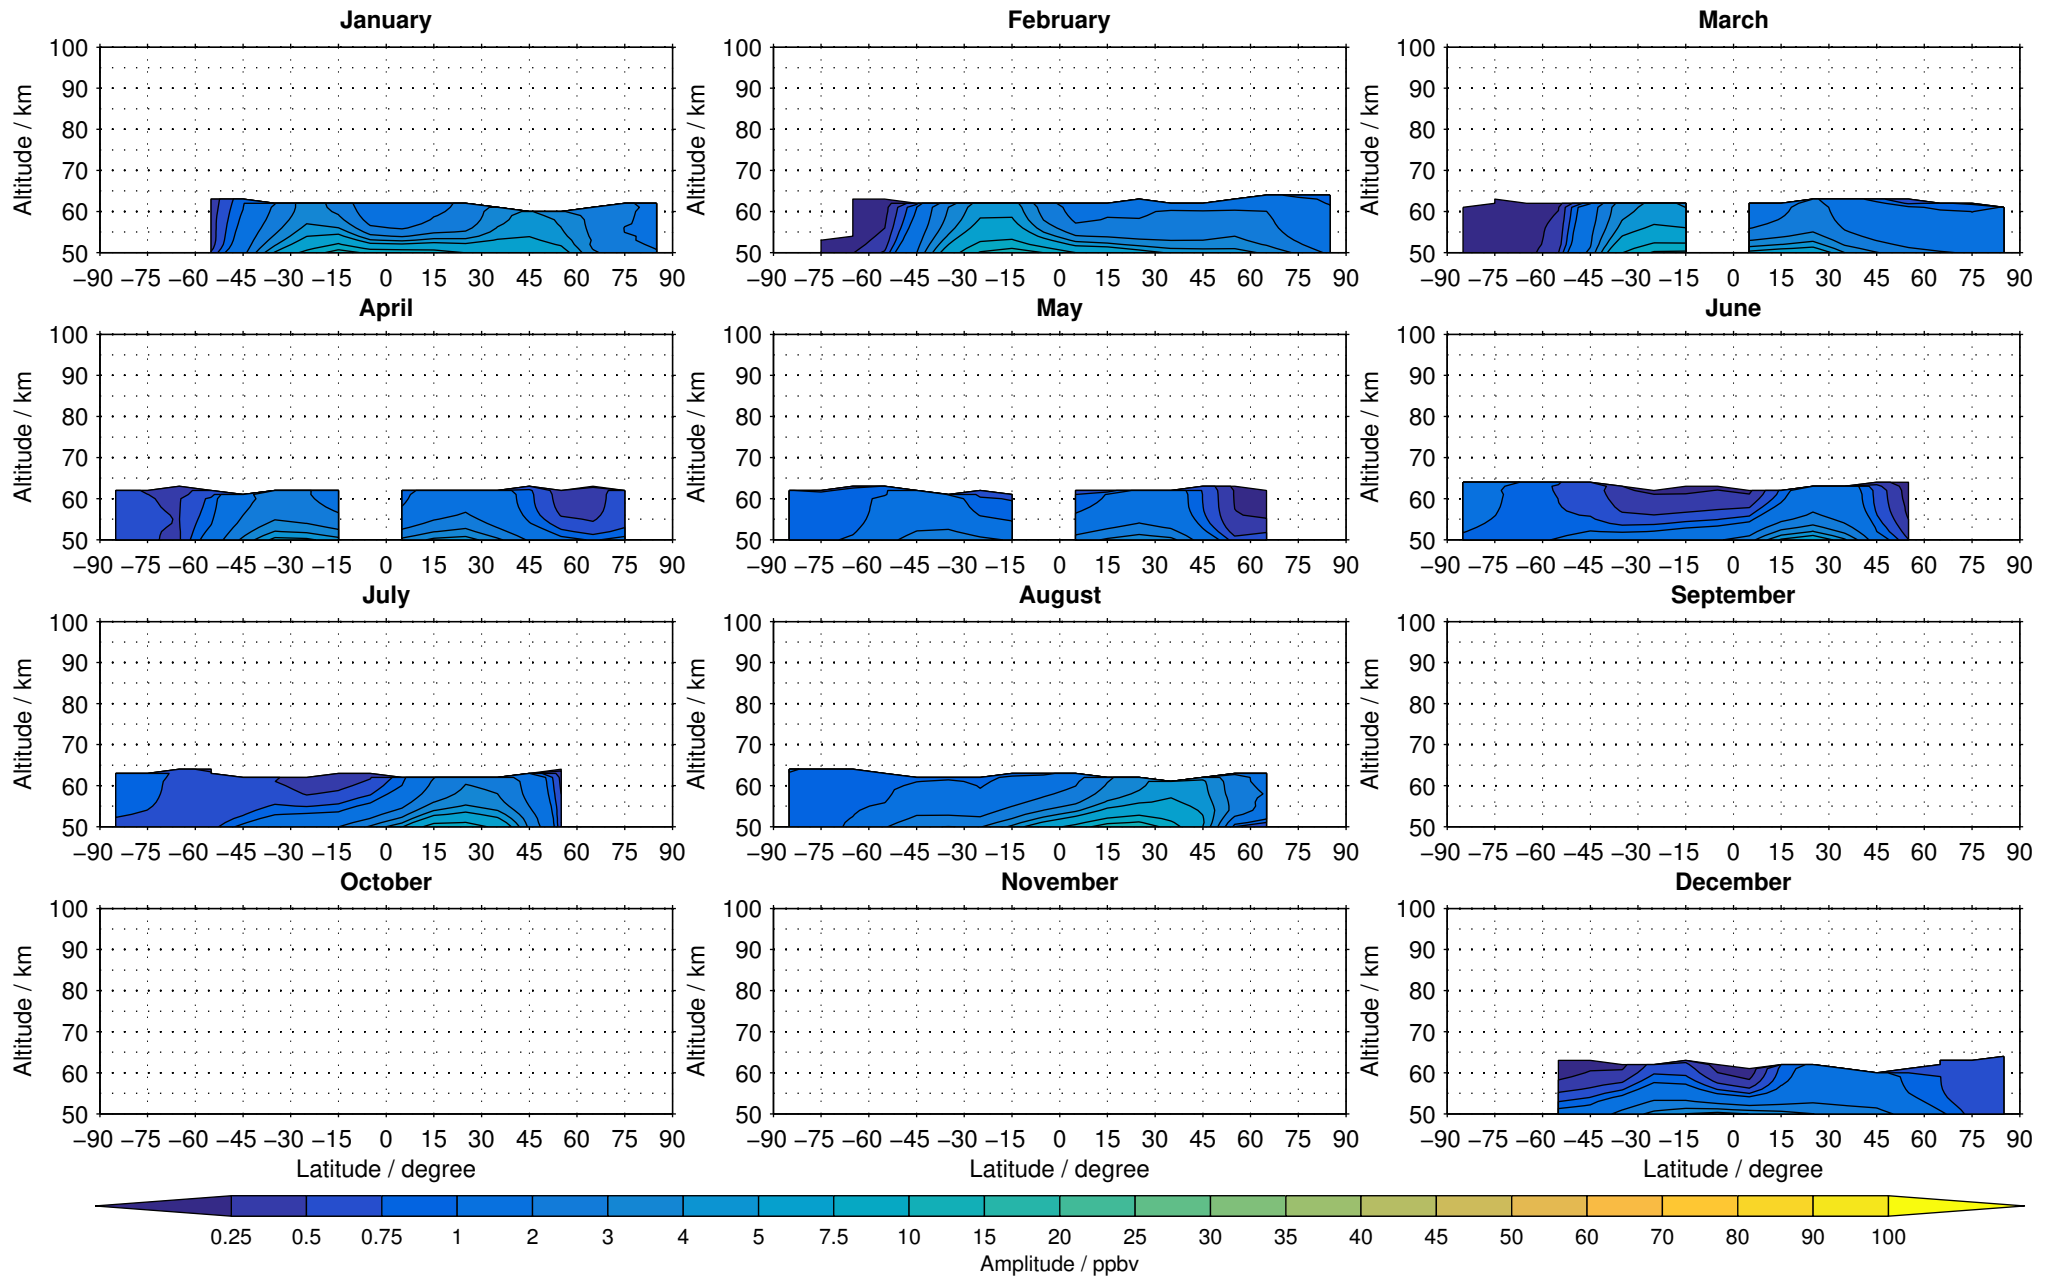

Envisat/MIPAS (IMKIAA) V5R v224/225 NOM nighttime nitrous oxide distribution for 2005

Creation Time:
14-03-2017
10:34:46 LT

Envisat/MIPAS (IMKIAA) V5R v224/225 NOM nighttime nitrous oxide distribution for 2006

Creation Time:
14-03-2017
10:34:47 LT

Envisat/MIPAS (IMKIAA) V5R v224/225 NOM nighttime nitrous oxide distribution for 2007

Creation Time:
14-03-2017
10:34:48 LT

Envisat/MIPAS (IMKIAA) V5R v224/225 NOM nighttime nitrous oxide distribution for 2008

Creation Time:
14-03-2017
10:34:49 LT

Envisat/MIPAS (IMKIAA) V5R v224/225 NOM nighttime nitrous oxide distribution for 2009

Creation Time:
14-03-2017
10:34:49 LT

Envisat/MIPAS (IMKIAA) V5R v224/225 NOM nighttime nitrous oxide distribution for 2010