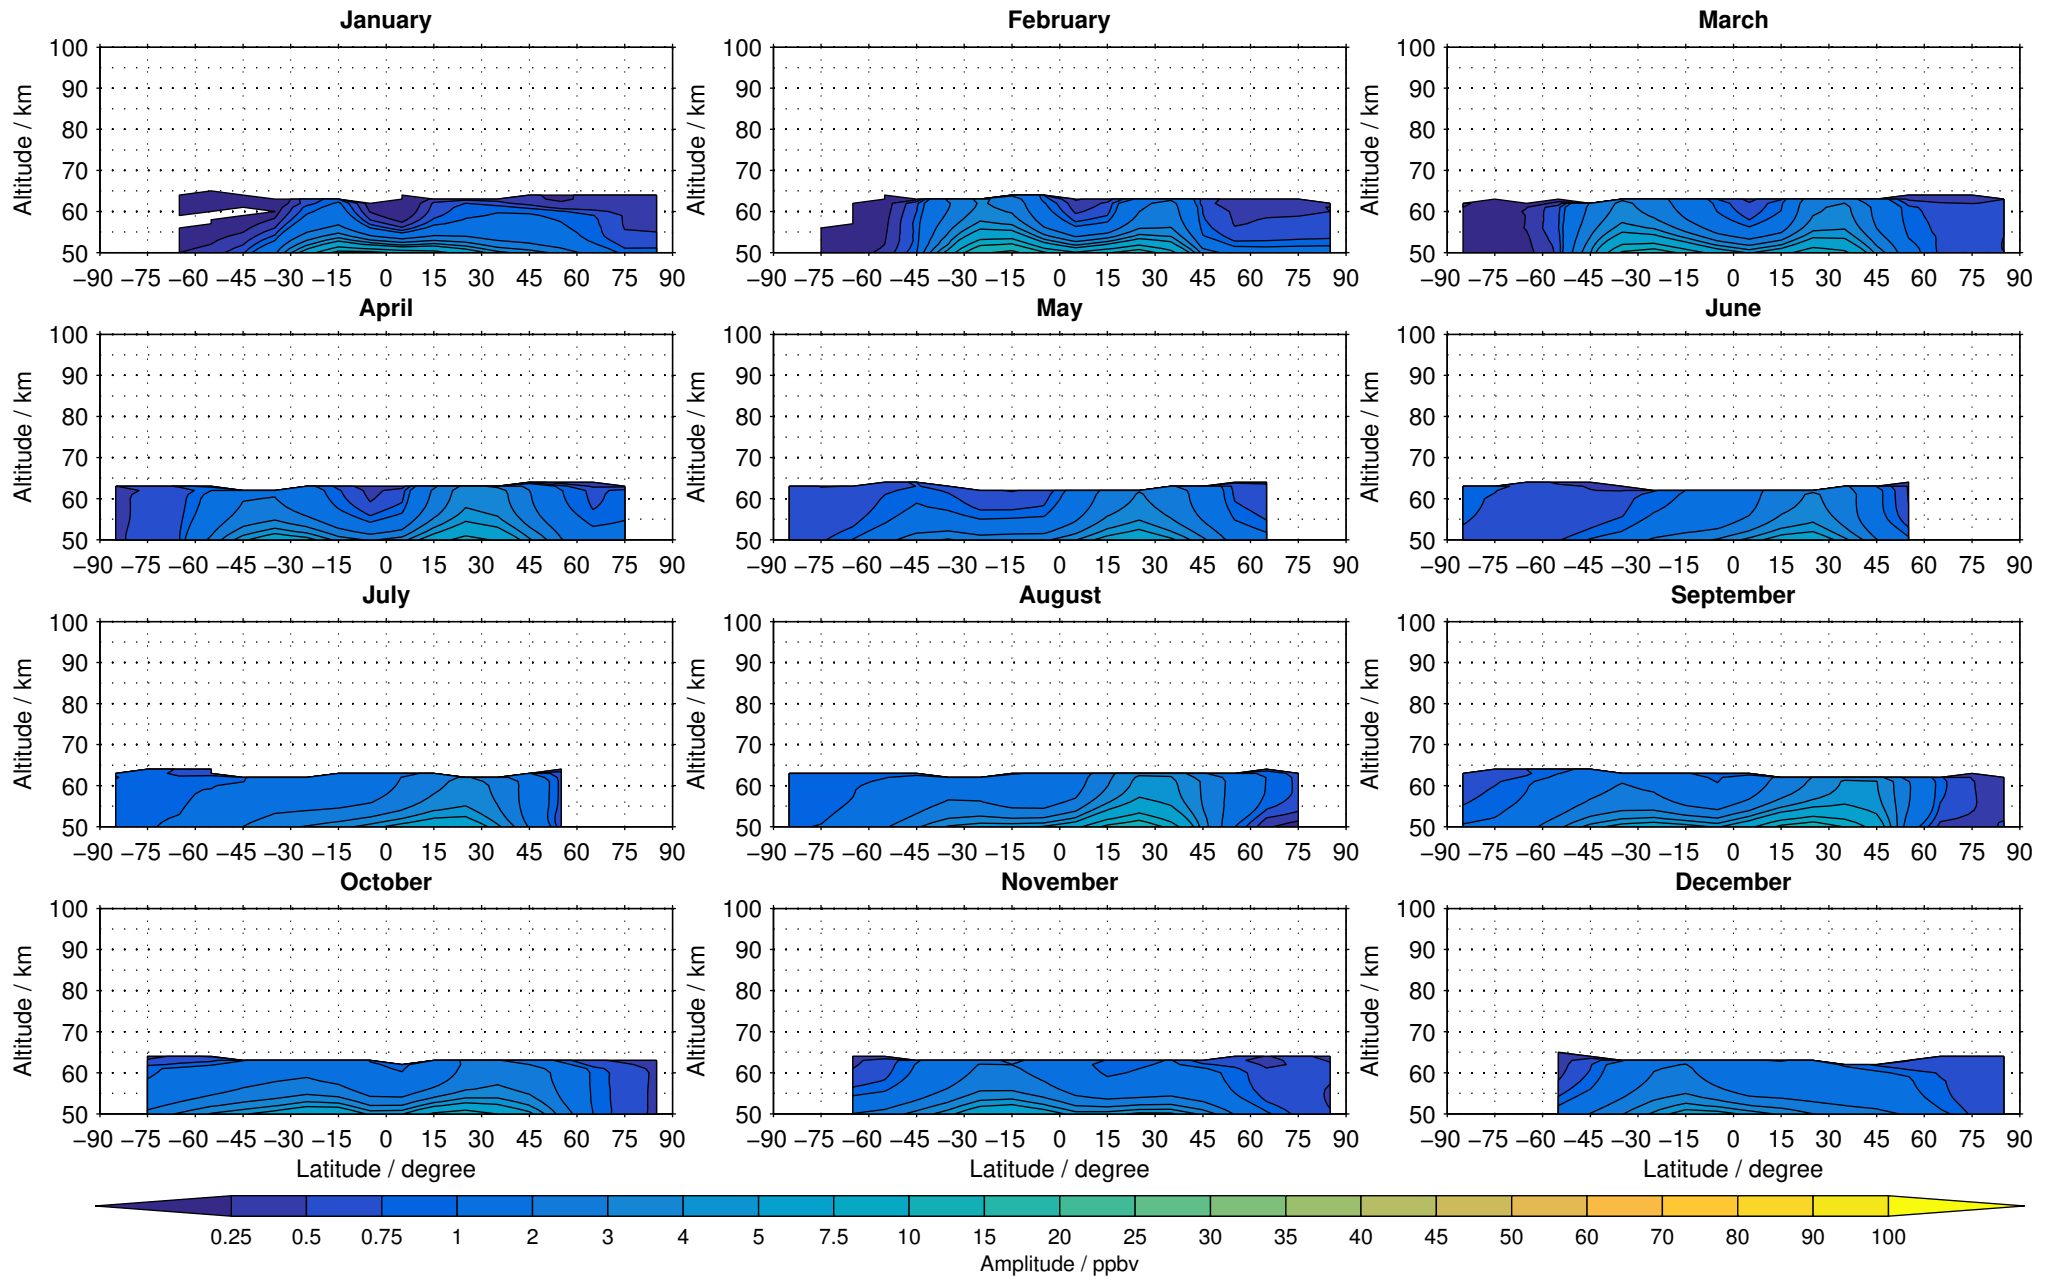

Creation Time:
14-03-2017
10:34:49 LT

Envisat/MIPAS (IMKIAA) V5R v224/225 NOM nighttime nitrous oxide distribution for 2009

Creation Time:
14-03-2017
10:34:49 LT

Envisat/MIPAS (IMKIAA) V5R v224/225 NOM nighttime nitrous oxide distribution for 2010

Creation Time:
14-03-2017
10:34:50 LT

Envisat/MIPAS (IMKIAA) V5R v224/225 NOM nighttime nitrous oxide distribution for 2011

Creation Time:
14-03-2017
10:34:51 LT

Envisat/MIPAS (IMKIAA) V5R v224/225 NOM nighttime nitrous oxide distribution for 2012