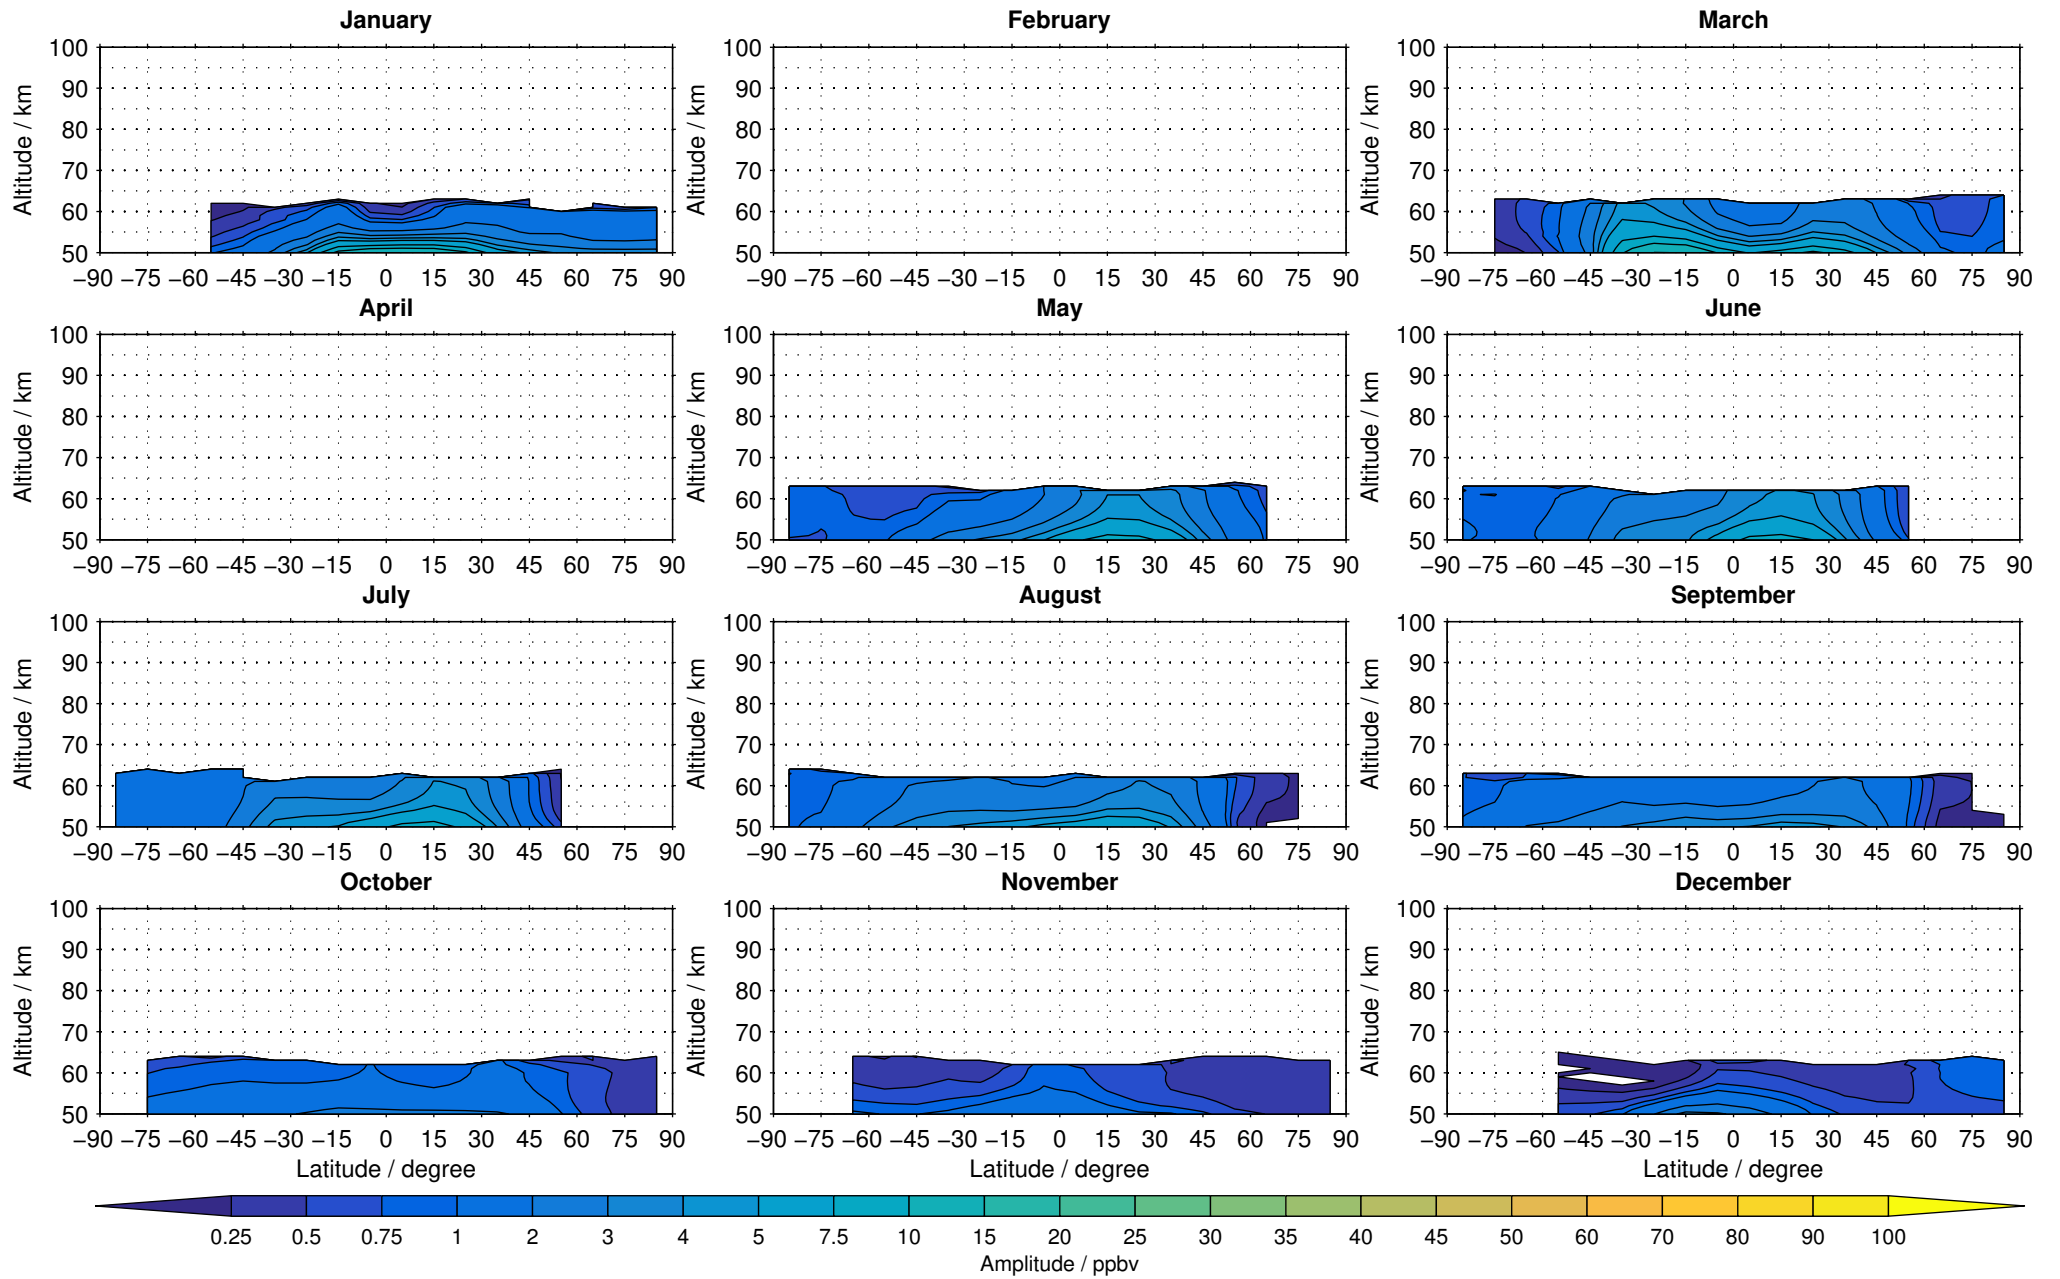

Envisat/MIPAS (IMKIAA) V5R v224/225 NOM nighttime nitrous oxide distribution for 2005

Creation Time:
14-03-2017
10:34:46 LT

Envisat/MIPAS (IMKIAA) V5R v224/225 NOM nighttime nitrous oxide distribution for 2006

Creation Time:
14-03-2017
10:34:47 LT

Envisat/MIPAS (IMKIAA) V5R v224/225 NOM nighttime nitrous oxide distribution for 2007

Creation Time:
14-03-2017
10:34:48 LT

Envisat/MIPAS (IMKIAA) V5R v224/225 NOM nighttime nitrous oxide distribution for 2008

Creation Time:
14-03-2017
10:34:49 LT

Envisat/MIPAS (IMKIAA) V5R v224/225 NOM nighttime nitrous oxide distribution for 2009

Creation Time:
14-03-2017
10:34:49 LT

Envisat/MIPAS (IMKIAA) V5R v224/225 NOM nighttime nitrous oxide distribution for 2010