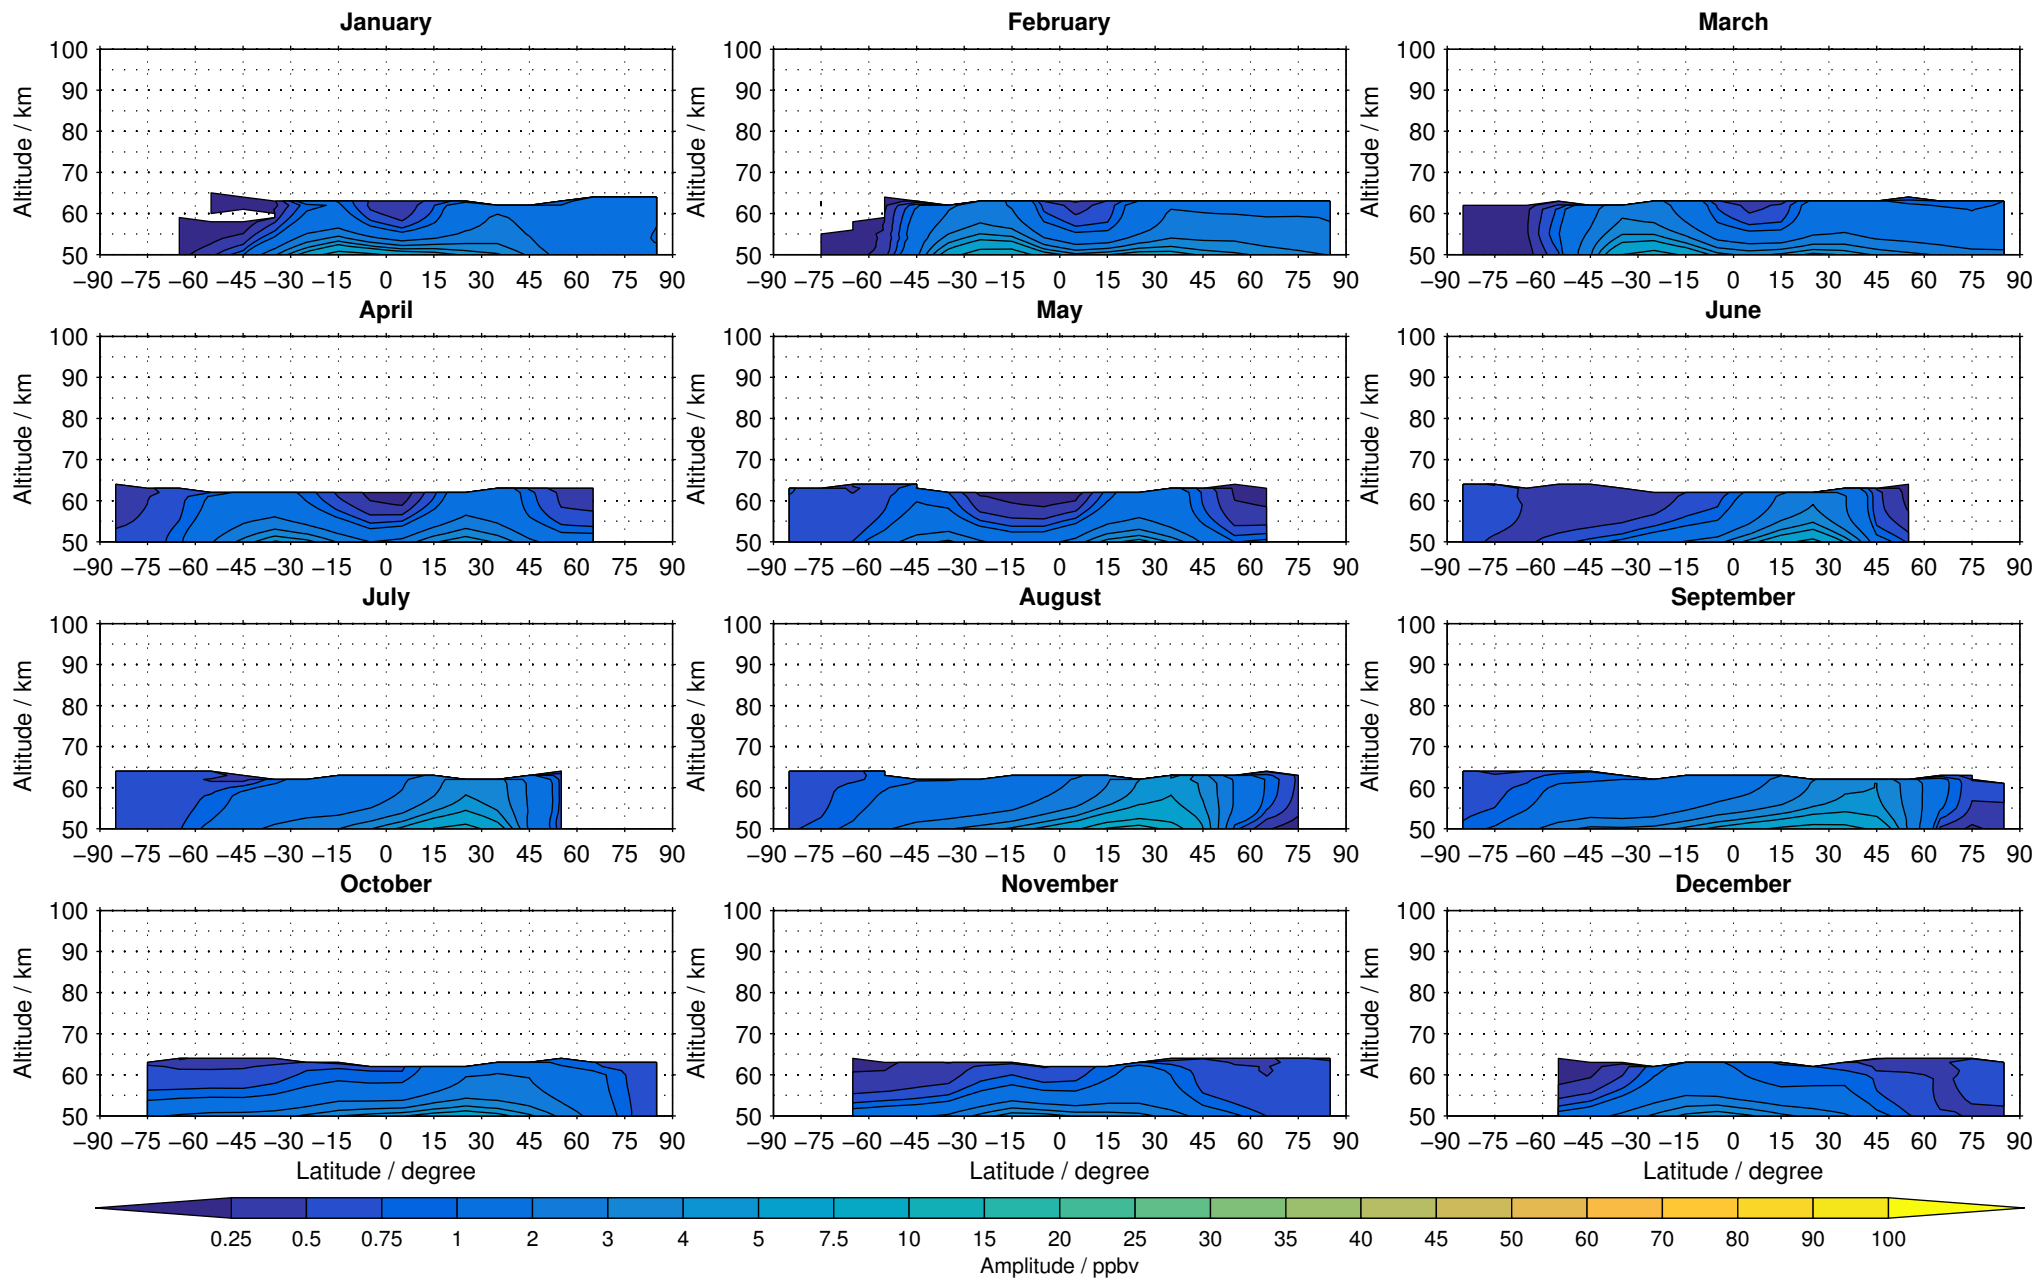

Envisat/MIPAS (IMKIAA) V5R v224/225 NOM nighttime nitrous oxide distribution for 2005

Creation Time:
14-03-2017
10:34:46 LT

Envisat/MIPAS (IMKIAA) V5R v224/225 NOM nighttime nitrous oxide distribution for 2006

Creation Time:
14-03-2017
10:34:47 LT

Envisat/MIPAS (IMKIAA) V5R v224/225 NOM nighttime nitrous oxide distribution for 2007

Creation Time:
14-03-2017
10:34:48 LT

Envisat/MIPAS (IMKIAA) V5R v224/225 NOM nighttime nitrous oxide distribution for 2008

Creation Time:
14-03-2017
10:34:49 LT

Envisat/MIPAS (IMKIAA) V5R v224/225 NOM nighttime nitrous oxide distribution for 2009

Creation Time:
14-03-2017
10:34:49 LT

Envisat/MIPAS (IMKIAA) V5R v224/225 NOM nighttime nitrous oxide distribution for 2010