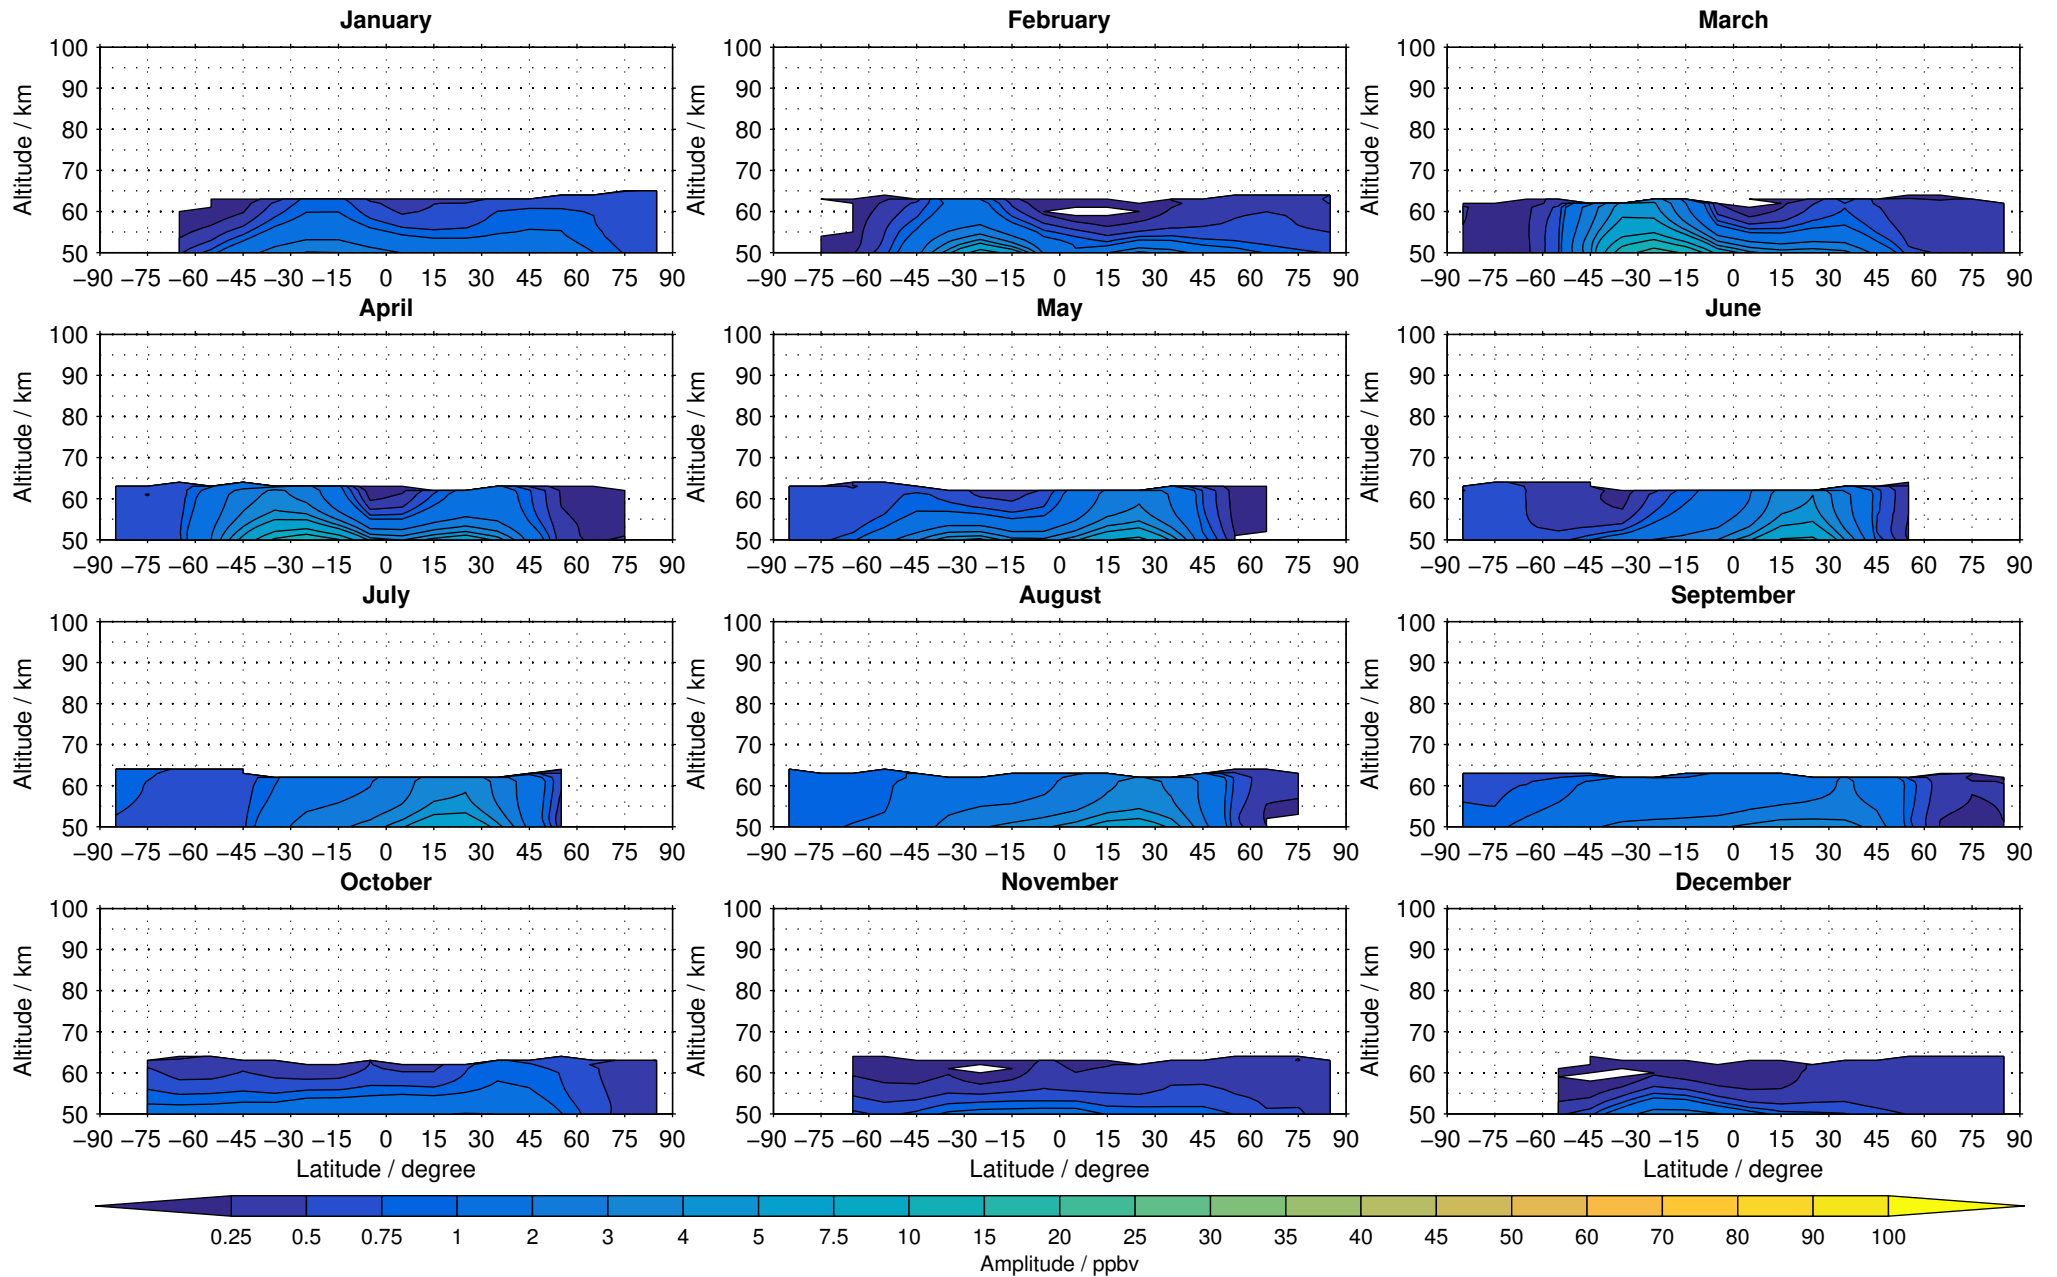

Creation Time:
14-03-2017
10:34:47 LT

Envisat/MIPAS (IMKIAA) V5R v224/225 NOM nighttime nitrous oxide distribution for 2007

Creation Time:
14-03-2017
10:34:48 LT

Envisat/MIPAS (IMKIAA) V5R v224/225 NOM nighttime nitrous oxide distribution for 2008

Creation Time:
14-03-2017
10:34:49 LT

Envisat/MIPAS (IMKIAA) V5R v224/225 NOM nighttime nitrous oxide distribution for 2009

Creation Time:
14-03-2017
10:34:49 LT

Envisat/MIPAS (IMKIAA) V5R v224/225 NOM nighttime nitrous oxide distribution for 2010

Creation Time:
14-03-2017
10:34:50 LT

Envisat/MIPAS (IMKIAA) V5R v224/225 NOM nighttime nitrous oxide distribution for 2011

Creation Time:
14-03-2017
10:34:51 LT

Envisat/MIPAS (IMKIAA) V5R v224/225 NOM nighttime nitrous oxide distribution for 2012