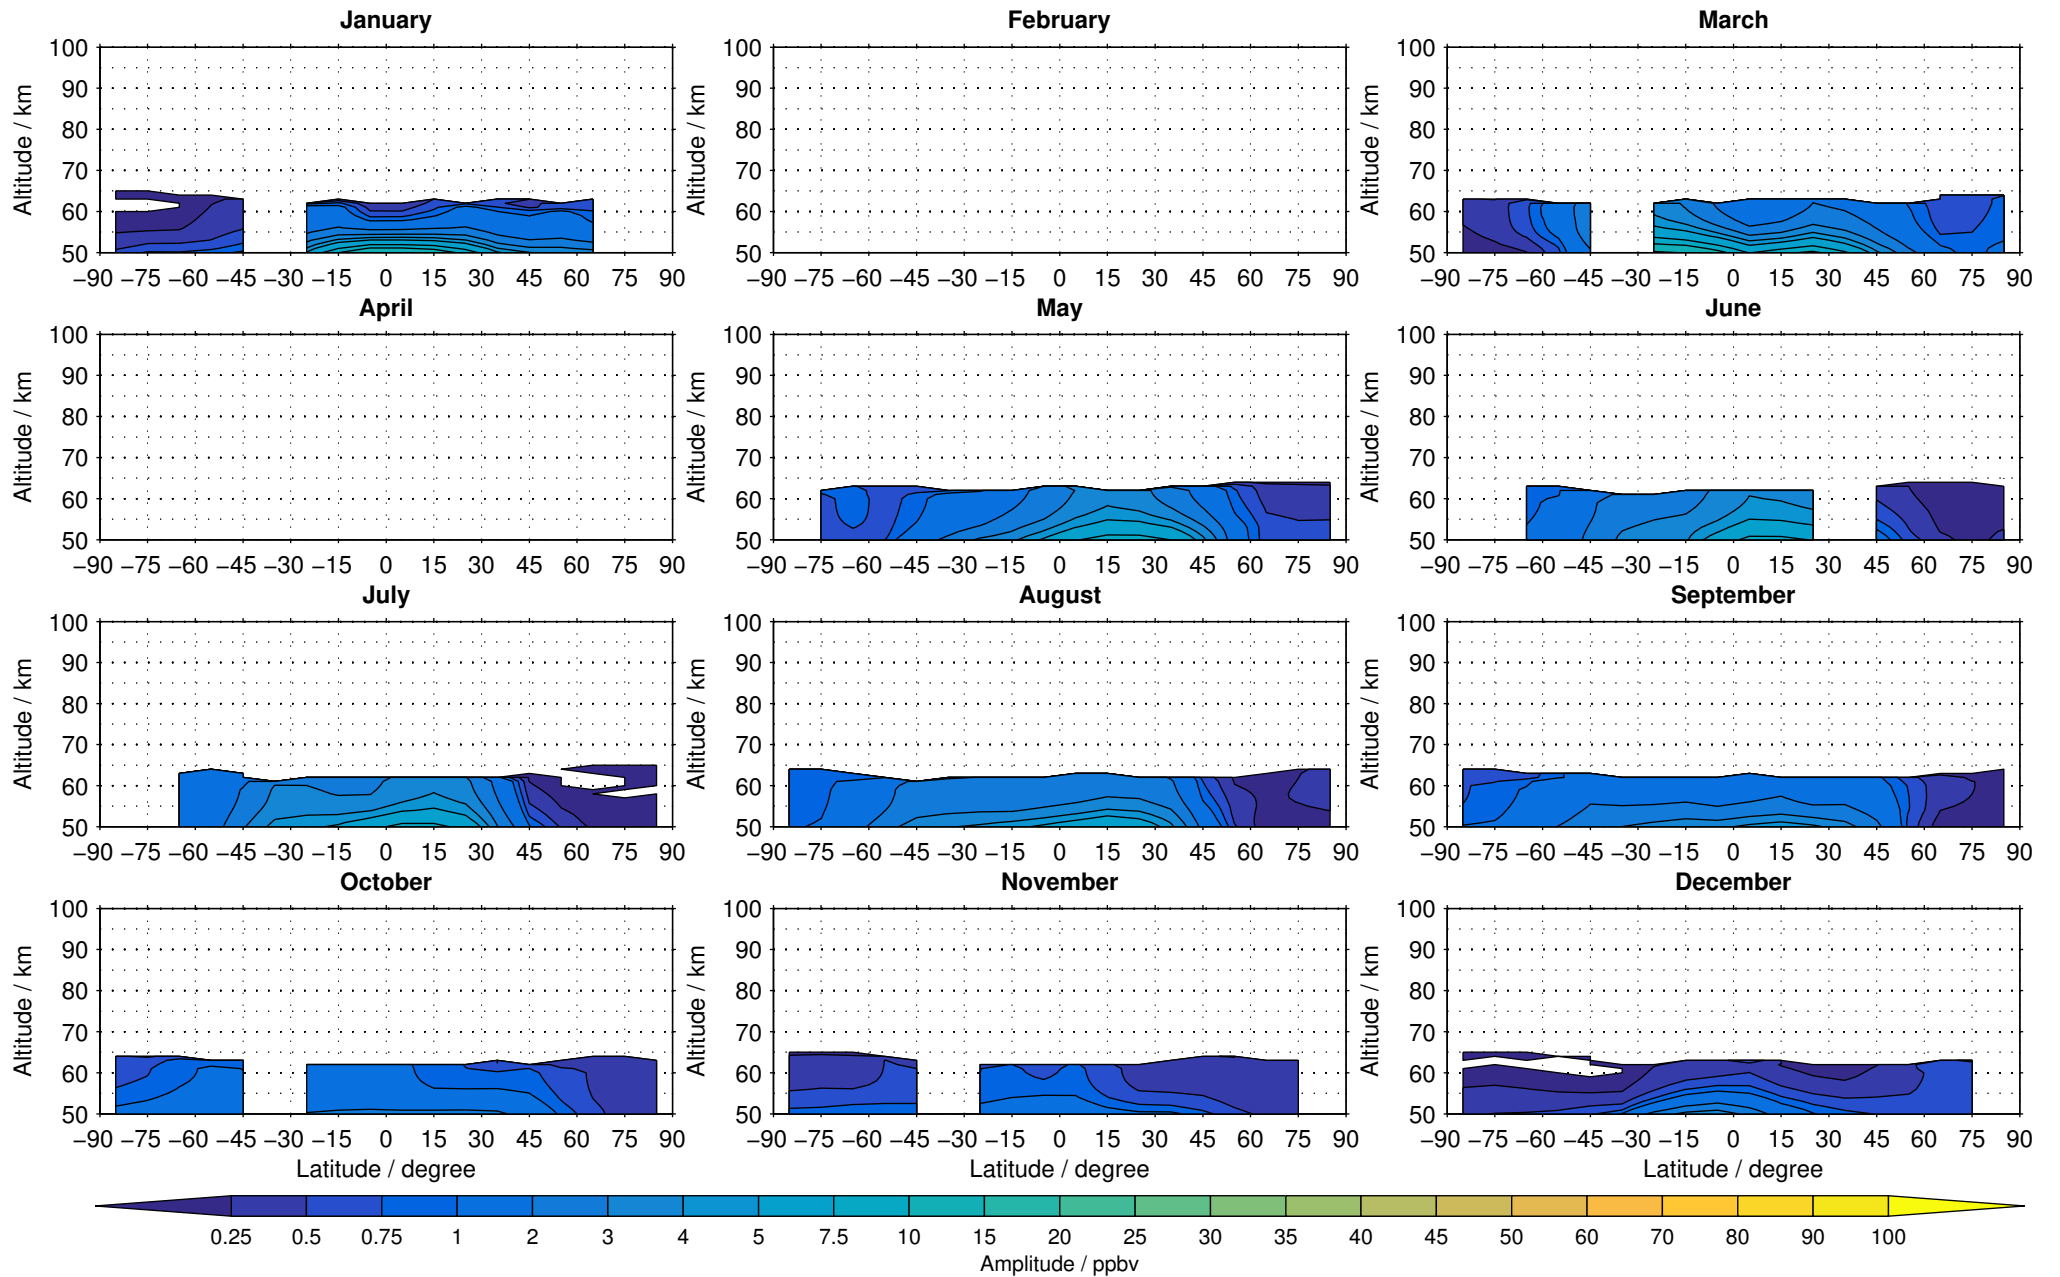

Envisat/MIPAS (IMKIAA) V5R v224/225 NOM daytime nitrous oxide distribution for 2005

Creation Time:
14-03-2017
10:34:37 LT

Envisat/MIPAS (IMKIAA) V5R v224/225 NOM daytime nitrous oxide distribution for 2006

Creation Time:
14-03-2017
10:34:38 LT

Envisat/MIPAS (IMKIAA) V5R v224/225 NOM daytime nitrous oxide distribution for 2007

Creation Time:
14-03-2017
10:34:39 LT

Envisat/MIPAS (IMKIAA) V5R v224/225 NOM daytime nitrous oxide distribution for 2008

Creation Time:
14-03-2017
10:34:40 LT

Envisat/MIPAS (IMKIAA) V5R v224/225 NOM daytime nitrous oxide distribution for 2009

Creation Time:
14-03-2017
10:34:40 LT

Envisat/MIPAS (IMKIAA) V5R v224/225 NOM daytime nitrous oxide distribution for 2010