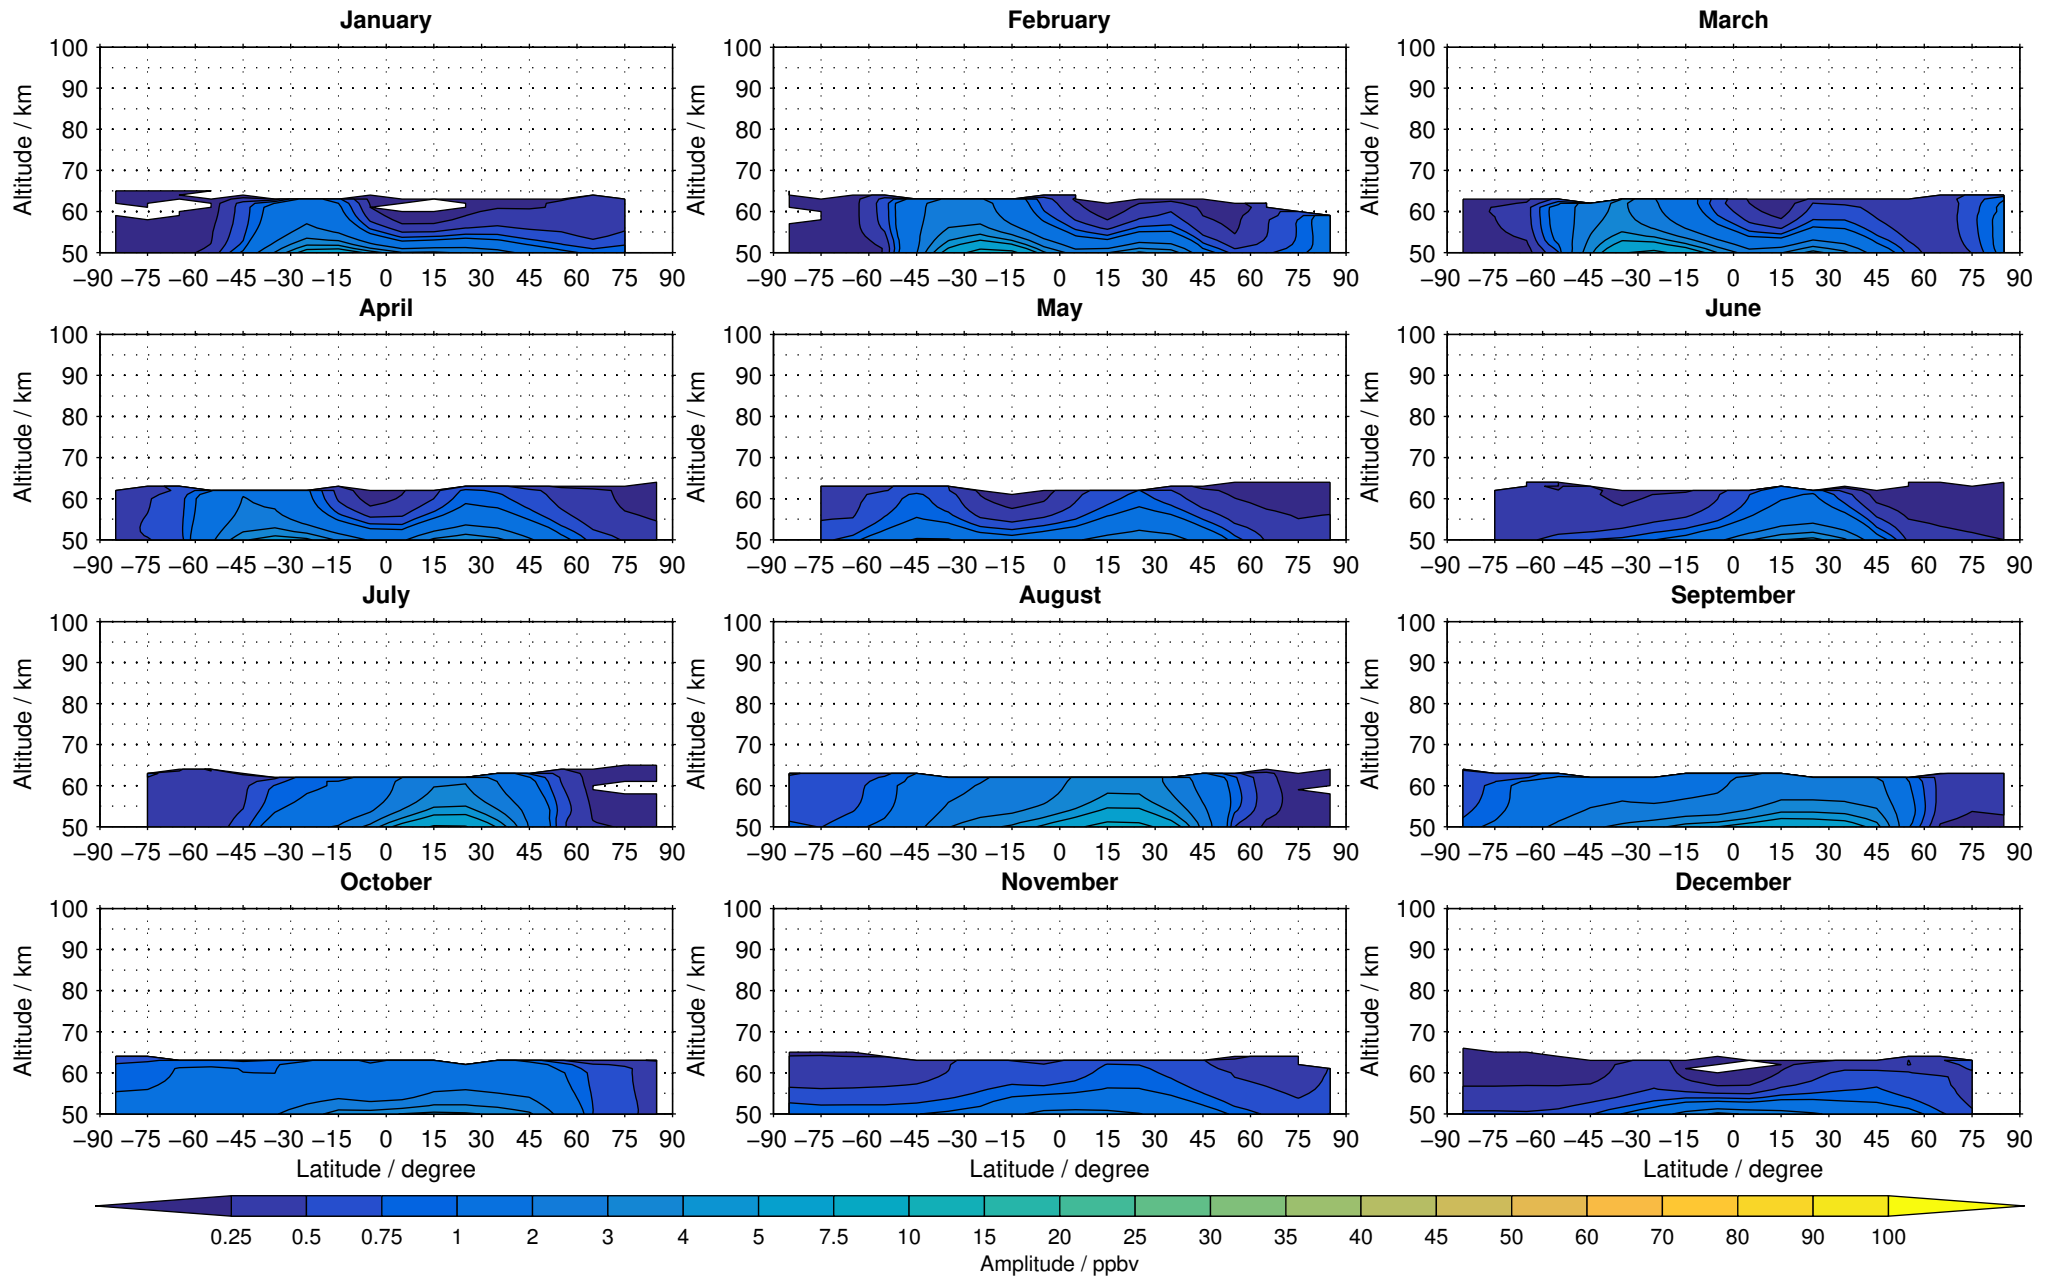

Creation Time:
14-03-2017
10:34:38 LT

Envisat/MIPAS (IMKIAA) V5R v224/225 NOM daytime nitrous oxide distribution for 2007

Creation Time:
14-03-2017
10:34:39 LT

Envisat/MIPAS (IMKIAA) V5R v224/225 NOM daytime nitrous oxide distribution for 2008

Creation Time:
14-03-2017
10:34:40 LT

Envisat/MIPAS (IMKIAA) V5R v224/225 NOM daytime nitrous oxide distribution for 2009

Creation Time:
14-03-2017
10:34:40 LT

Envisat/MIPAS (IMKIAA) V5R v224/225 NOM daytime nitrous oxide distribution for 2010

Creation Time:
14-03-2017
10:34:41 LT

Envisat/MIPAS (IMKIAA) V5R v224/225 NOM daytime nitrous oxide distribution for 2011

Creation Time:
14-03-2017
10:34:42 LT

Envisat/MIPAS (IMKIAA) V5R v224/225 NOM daytime nitrous oxide distribution for 2012