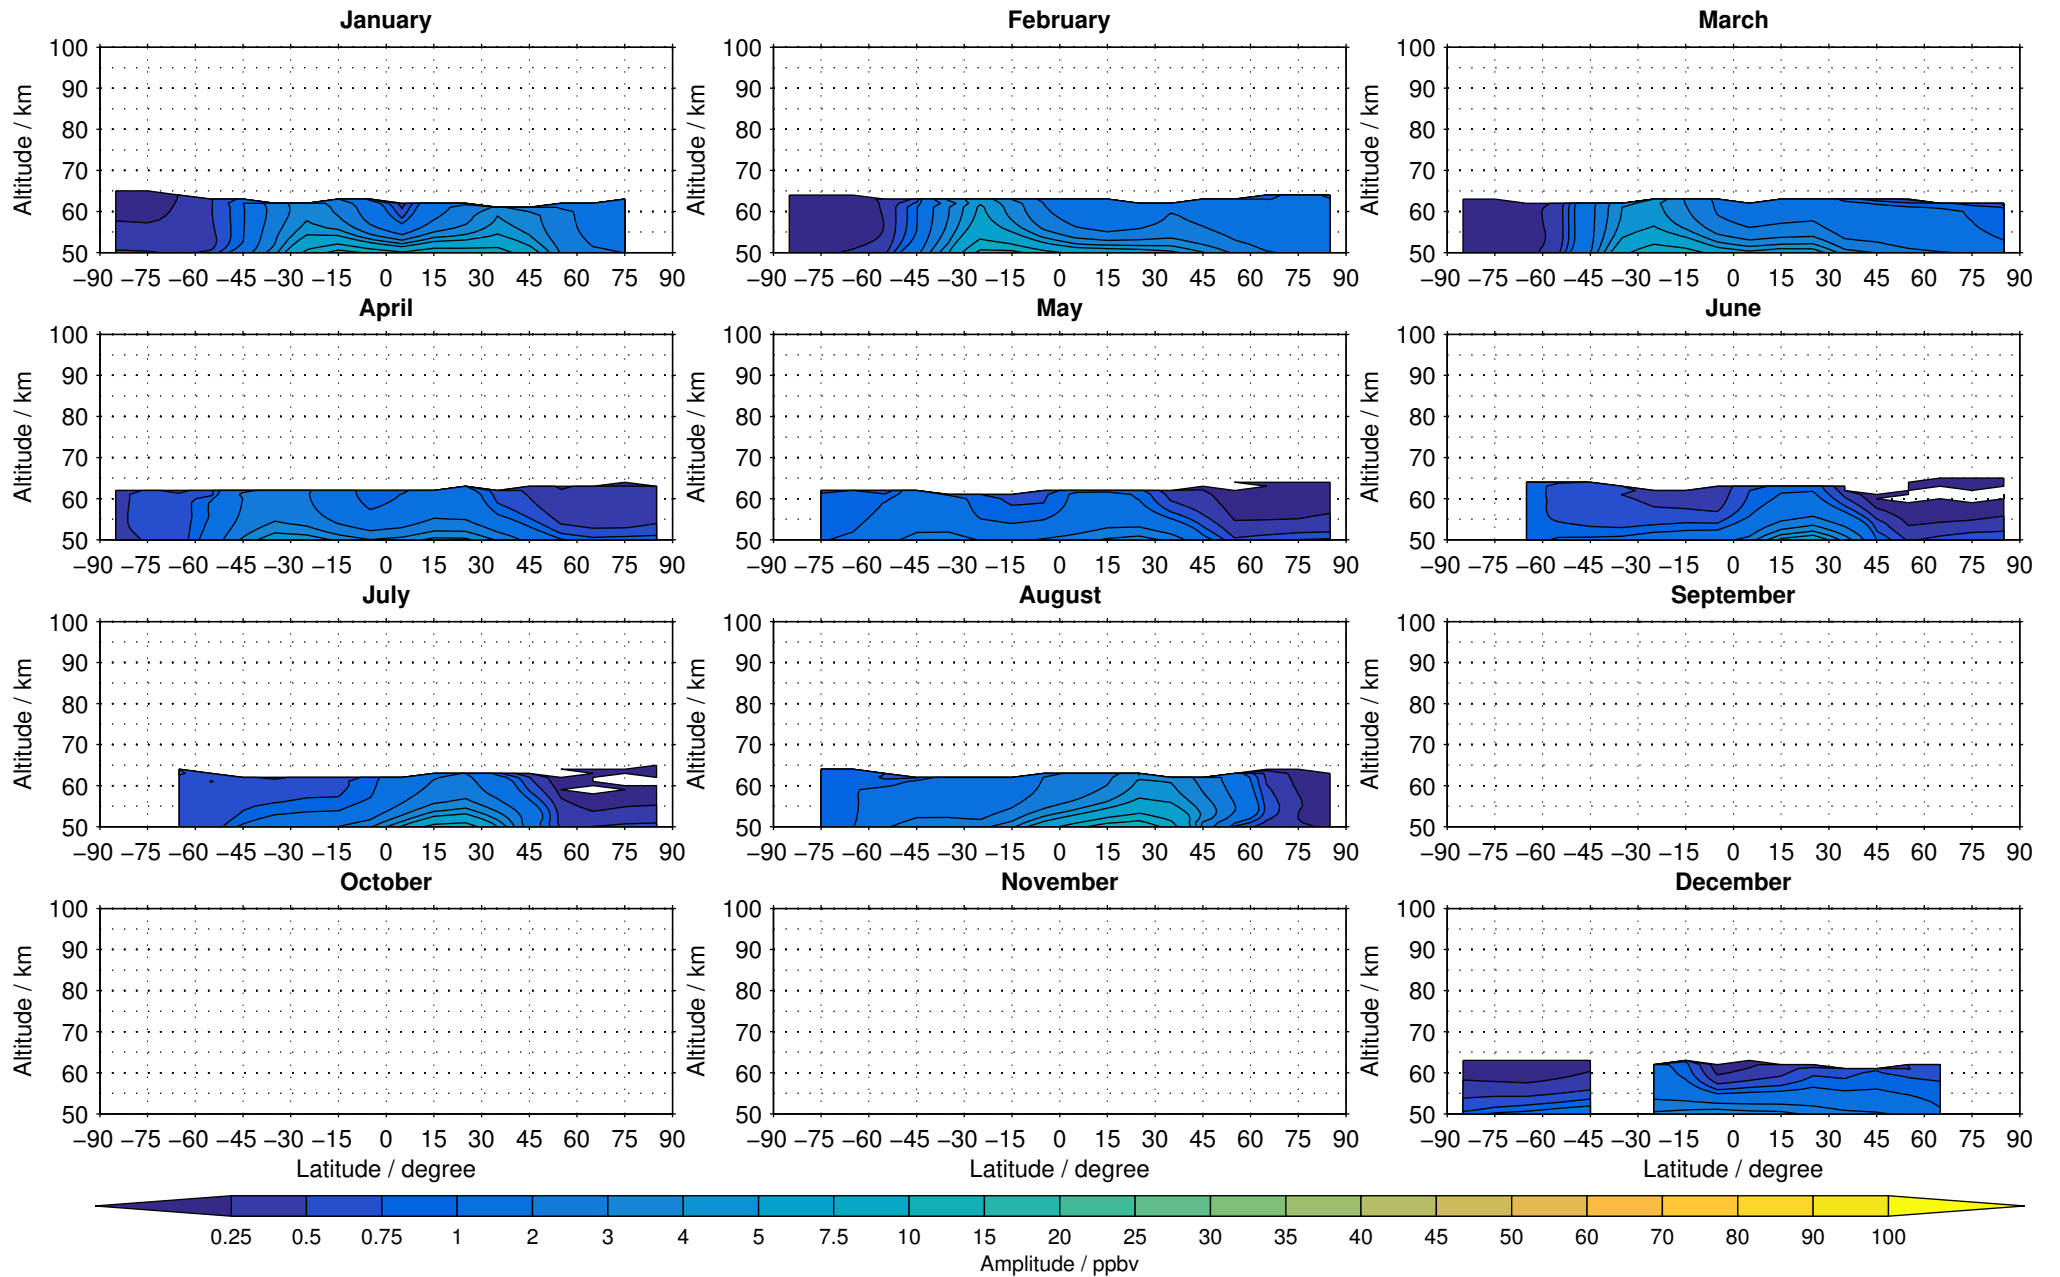

Envisat/MIPAS (IMKIAA) V5R v224/225 NOM daytime nitrous oxide distribution for 2005

Creation Time:
14-03-2017
10:34:37 LT

Envisat/MIPAS (IMKIAA) V5R v224/225 NOM daytime nitrous oxide distribution for 2006

Creation Time:
14-03-2017
10:34:38 LT

Envisat/MIPAS (IMKIAA) V5R v224/225 NOM daytime nitrous oxide distribution for 2007

Creation Time:
14-03-2017
10:34:39 LT

Envisat/MIPAS (IMKIAA) V5R v224/225 NOM daytime nitrous oxide distribution for 2008

Creation Time:
14-03-2017
10:34:40 LT

Envisat/MIPAS (IMKIAA) V5R v224/225 NOM daytime nitrous oxide distribution for 2009

Creation Time:
14-03-2017
10:34:40 LT

Envisat/MIPAS (IMKIAA) V5R v224/225 NOM daytime nitrous oxide distribution for 2010