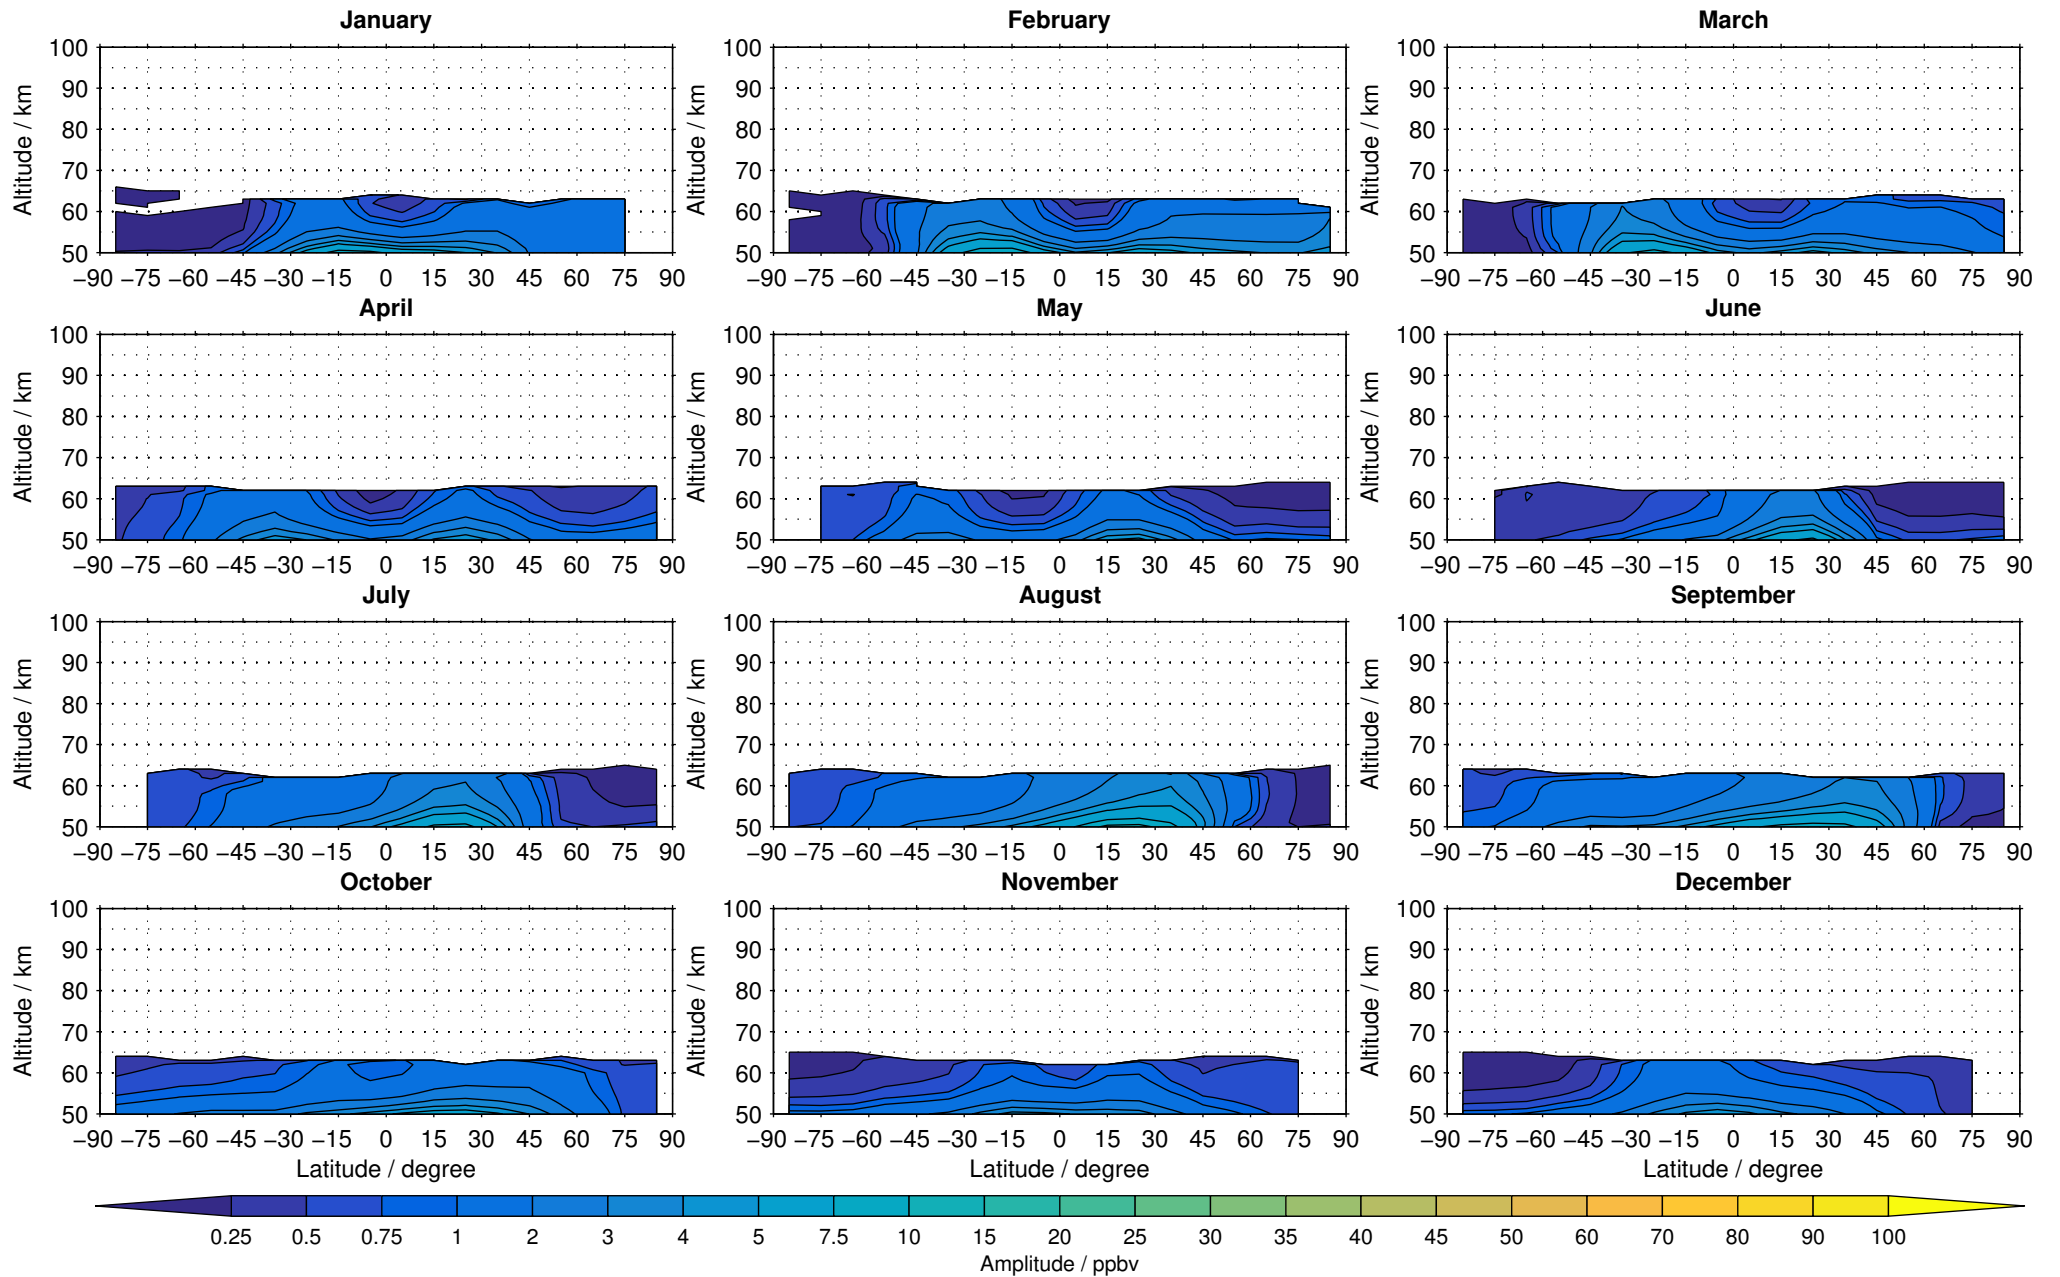

Envisat/MIPAS (IMKIAA) V5R v224/225 NOM daytime nitrous oxide distribution for 2005

Creation Time:
14-03-2017
10:34:37 LT

Envisat/MIPAS (IMKIAA) V5R v224/225 NOM daytime nitrous oxide distribution for 2006

Creation Time:
14-03-2017
10:34:38 LT

Envisat/MIPAS (IMKIAA) V5R v224/225 NOM daytime nitrous oxide distribution for 2007

Creation Time:
14-03-2017
10:34:39 LT

Envisat/MIPAS (IMKIAA) V5R v224/225 NOM daytime nitrous oxide distribution for 2008

Creation Time:
14-03-2017
10:34:40 LT

Envisat/MIPAS (IMKIAA) V5R v224/225 NOM daytime nitrous oxide distribution for 2009

Creation Time:
14-03-2017
10:34:40 LT

Envisat/MIPAS (IMKIAA) V5R v224/225 NOM daytime nitrous oxide distribution for 2010