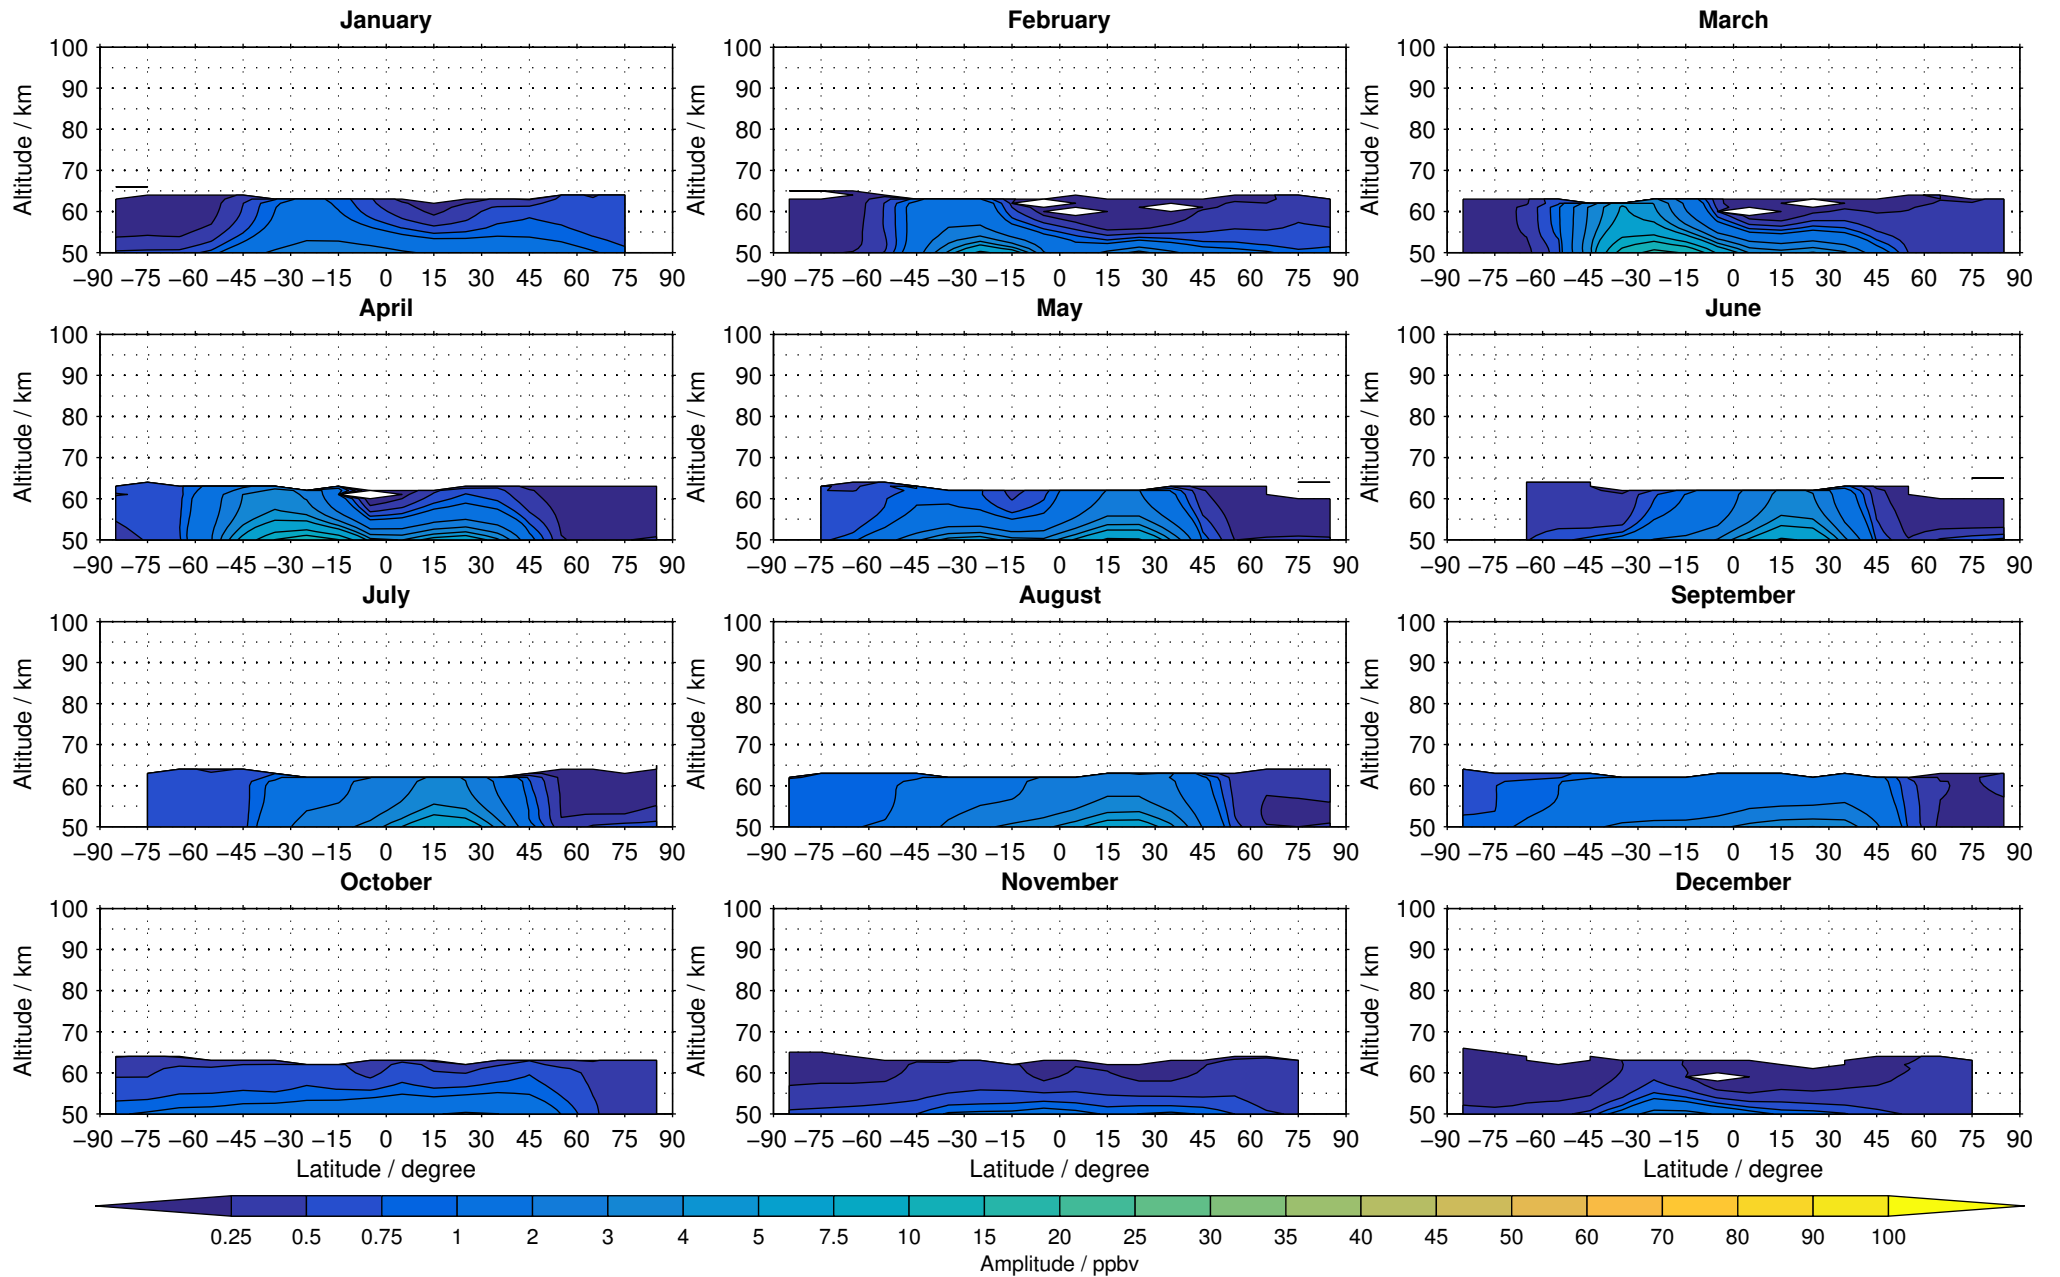

Creation Time:
14-03-2017
10:34:38 LT

Envisat/MIPAS (IMKIAA) V5R v224/225 NOM daytime nitrous oxide distribution for 2007

Creation Time:
14-03-2017
10:34:39 LT

Envisat/MIPAS (IMKIAA) V5R v224/225 NOM daytime nitrous oxide distribution for 2008

Creation Time:
14-03-2017
10:34:40 LT

Envisat/MIPAS (IMKIAA) V5R v224/225 NOM daytime nitrous oxide distribution for 2009

Creation Time:
14-03-2017
10:34:40 LT

Envisat/MIPAS (IMKIAA) V5R v224/225 NOM daytime nitrous oxide distribution for 2010

Creation Time:
14-03-2017
10:34:41 LT

Envisat/MIPAS (IMKIAA) V5R v224/225 NOM daytime nitrous oxide distribution for 2011

Creation Time:
14-03-2017
10:34:42 LT

Envisat/MIPAS (IMKIAA) V5R v224/225 NOM daytime nitrous oxide distribution for 2012