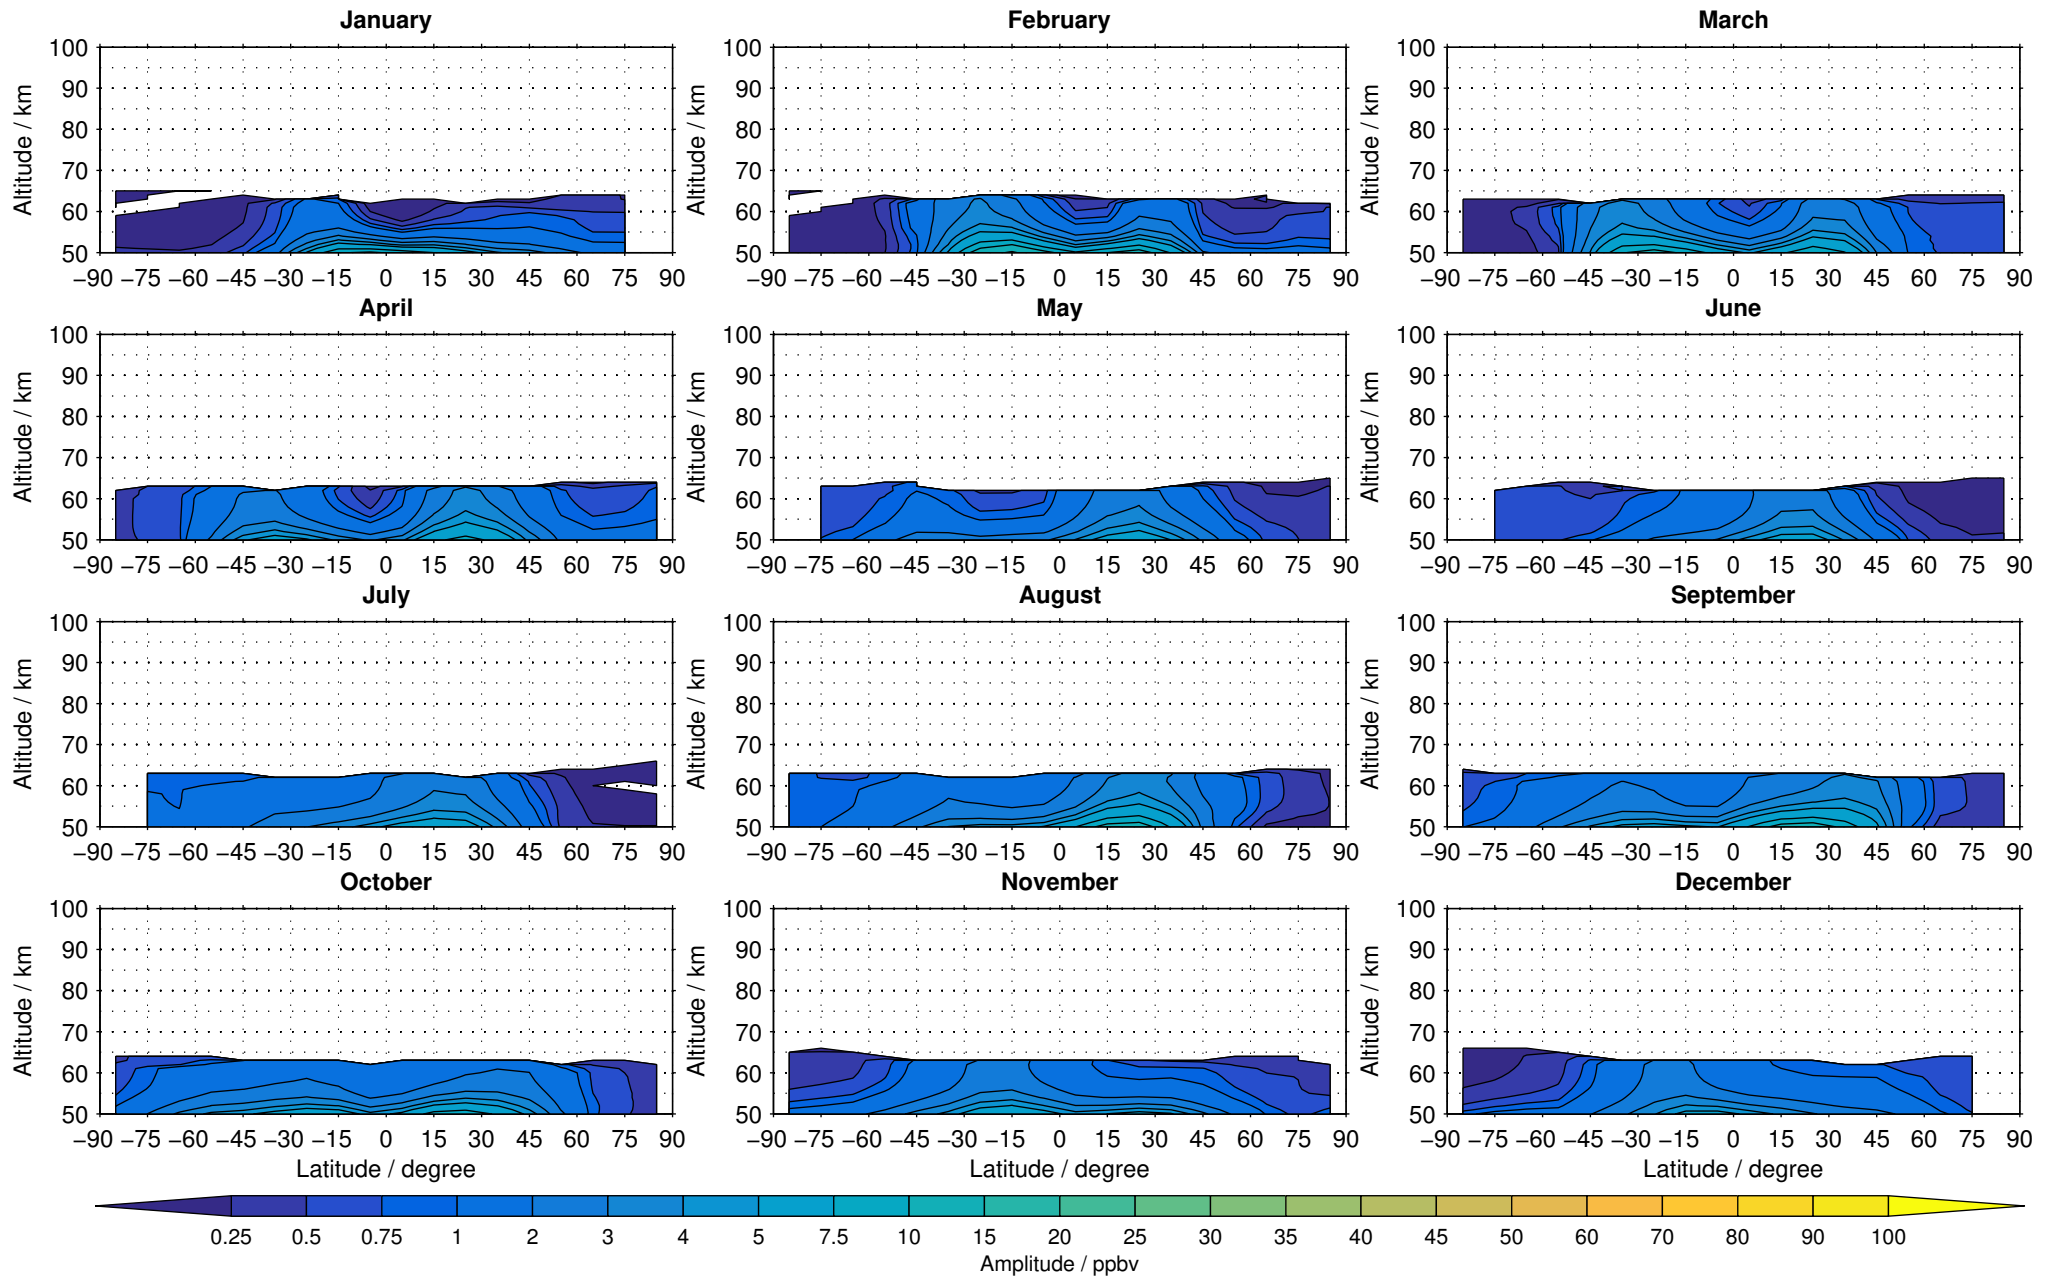

Creation Time:
14-03-2017
10:34:38 LT

Envisat/MIPAS (IMKIAA) V5R v224/225 NOM daytime nitrous oxide distribution for 2007

Creation Time:
14-03-2017
10:34:39 LT

Envisat/MIPAS (IMKIAA) V5R v224/225 NOM daytime nitrous oxide distribution for 2008

Creation Time:
14-03-2017
10:34:40 LT

Envisat/MIPAS (IMKIAA) V5R v224/225 NOM daytime nitrous oxide distribution for 2009

Creation Time:
14-03-2017
10:34:40 LT

Envisat/MIPAS (IMKIAA) V5R v224/225 NOM daytime nitrous oxide distribution for 2010

Creation Time:
14-03-2017
10:34:41 LT

Envisat/MIPAS (IMKIAA) V5R v224/225 NOM daytime nitrous oxide distribution for 2011

Creation Time:
14-03-2017
10:34:42 LT

Envisat/MIPAS (IMKIAA) V5R v224/225 NOM daytime nitrous oxide distribution for 2012