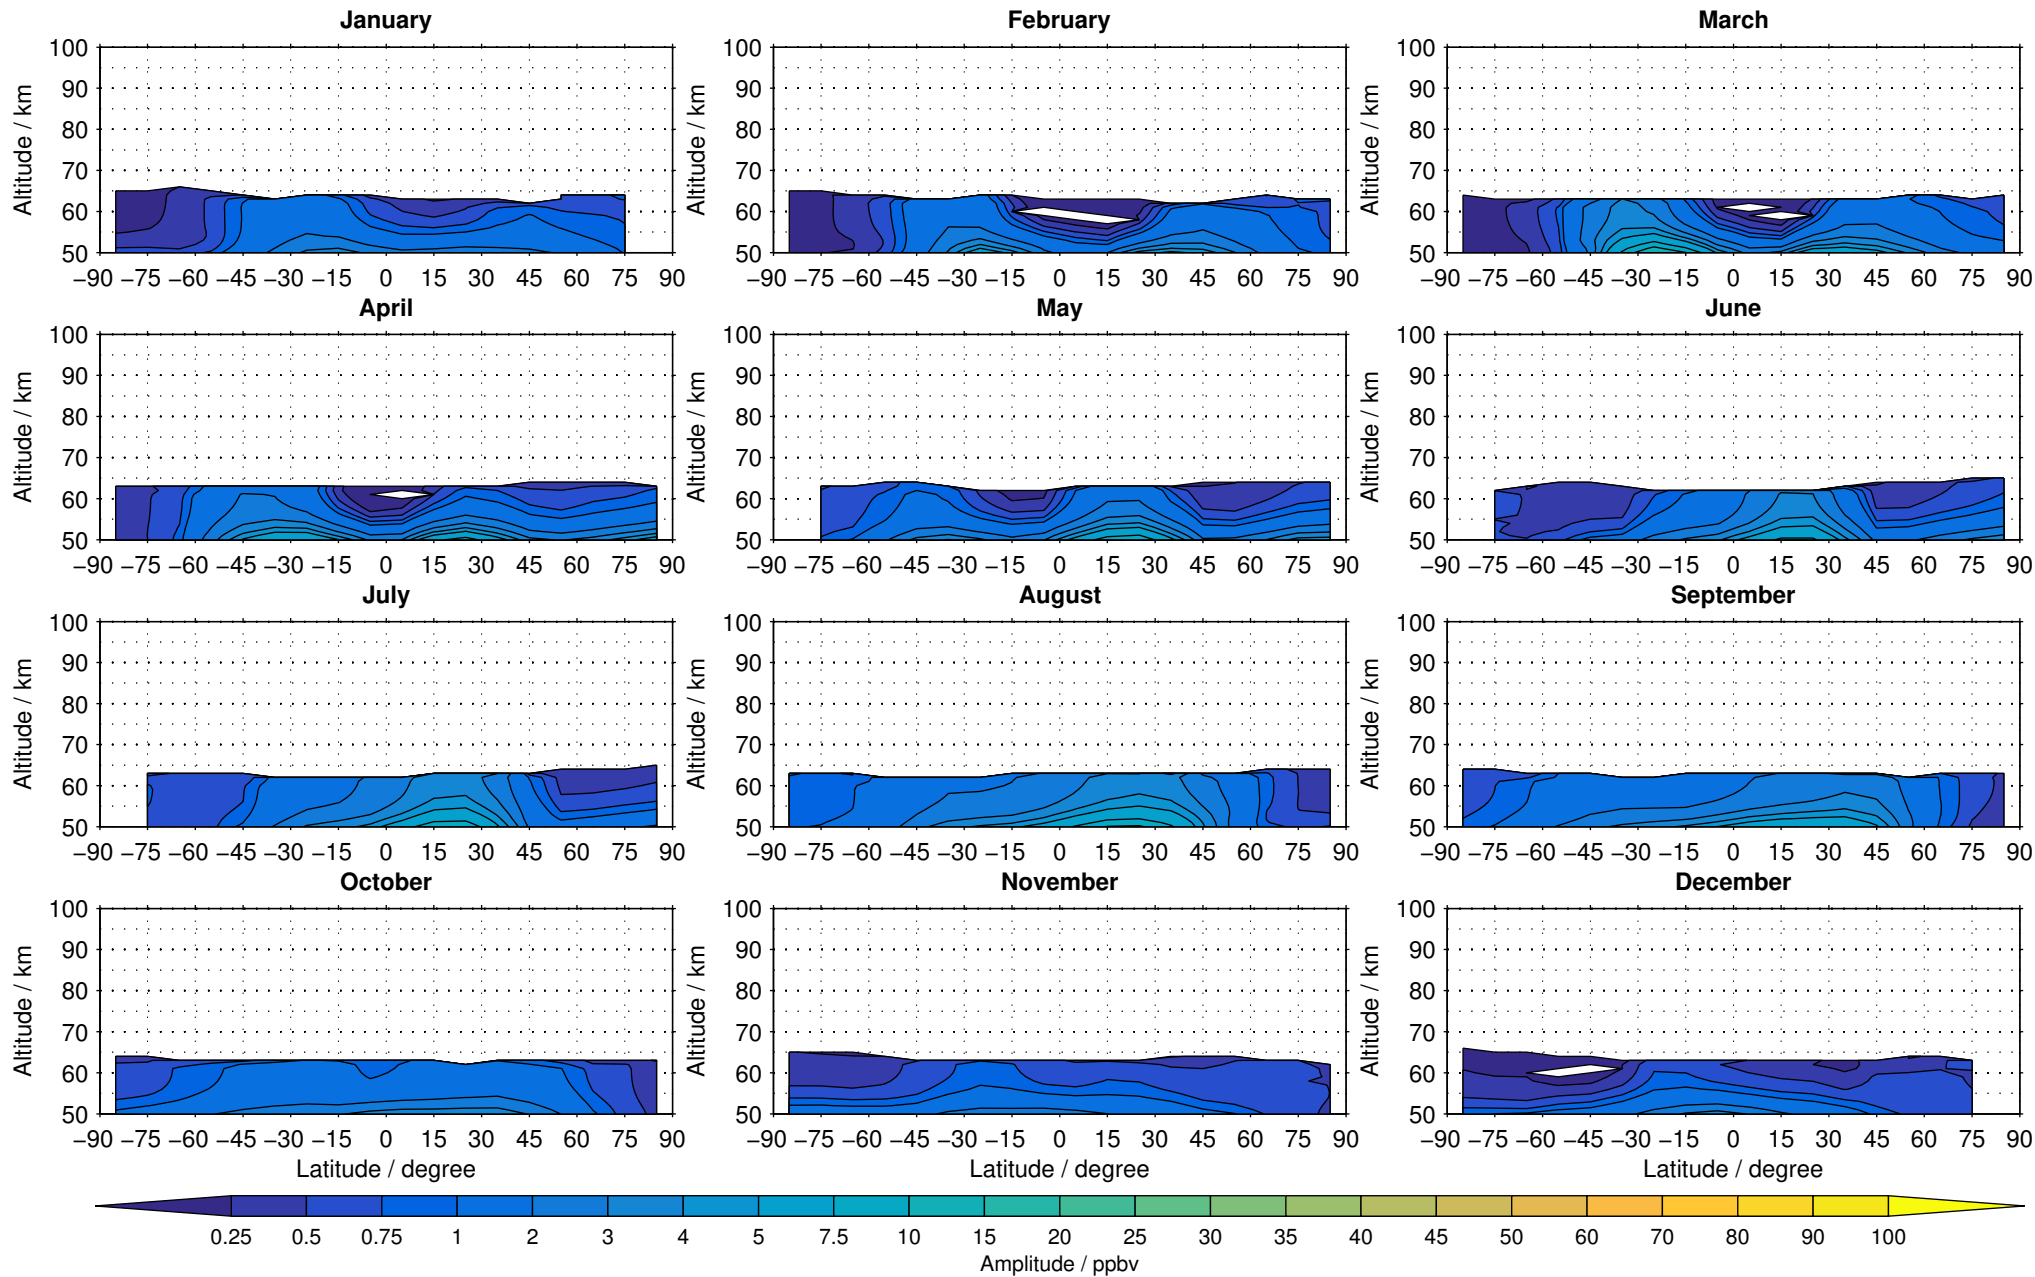

Creation Time:
14-03-2017
10:34:40 LT

Envisat/MIPAS (IMKIAA) V5R v224/225 NOM daytime nitrous oxide distribution for 2009

Creation Time:
14-03-2017
10:34:40 LT

Envisat/MIPAS (IMKIAA) V5R v224/225 NOM daytime nitrous oxide distribution for 2010

Creation Time:
14-03-2017
10:34:41 LT

Envisat/MIPAS (IMKIAA) V5R v224/225 NOM daytime nitrous oxide distribution for 2011

Creation Time:
14-03-2017
10:34:42 LT

Envisat/MIPAS (IMKIAA) V5R v224/225 NOM daytime nitrous oxide distribution for 2012