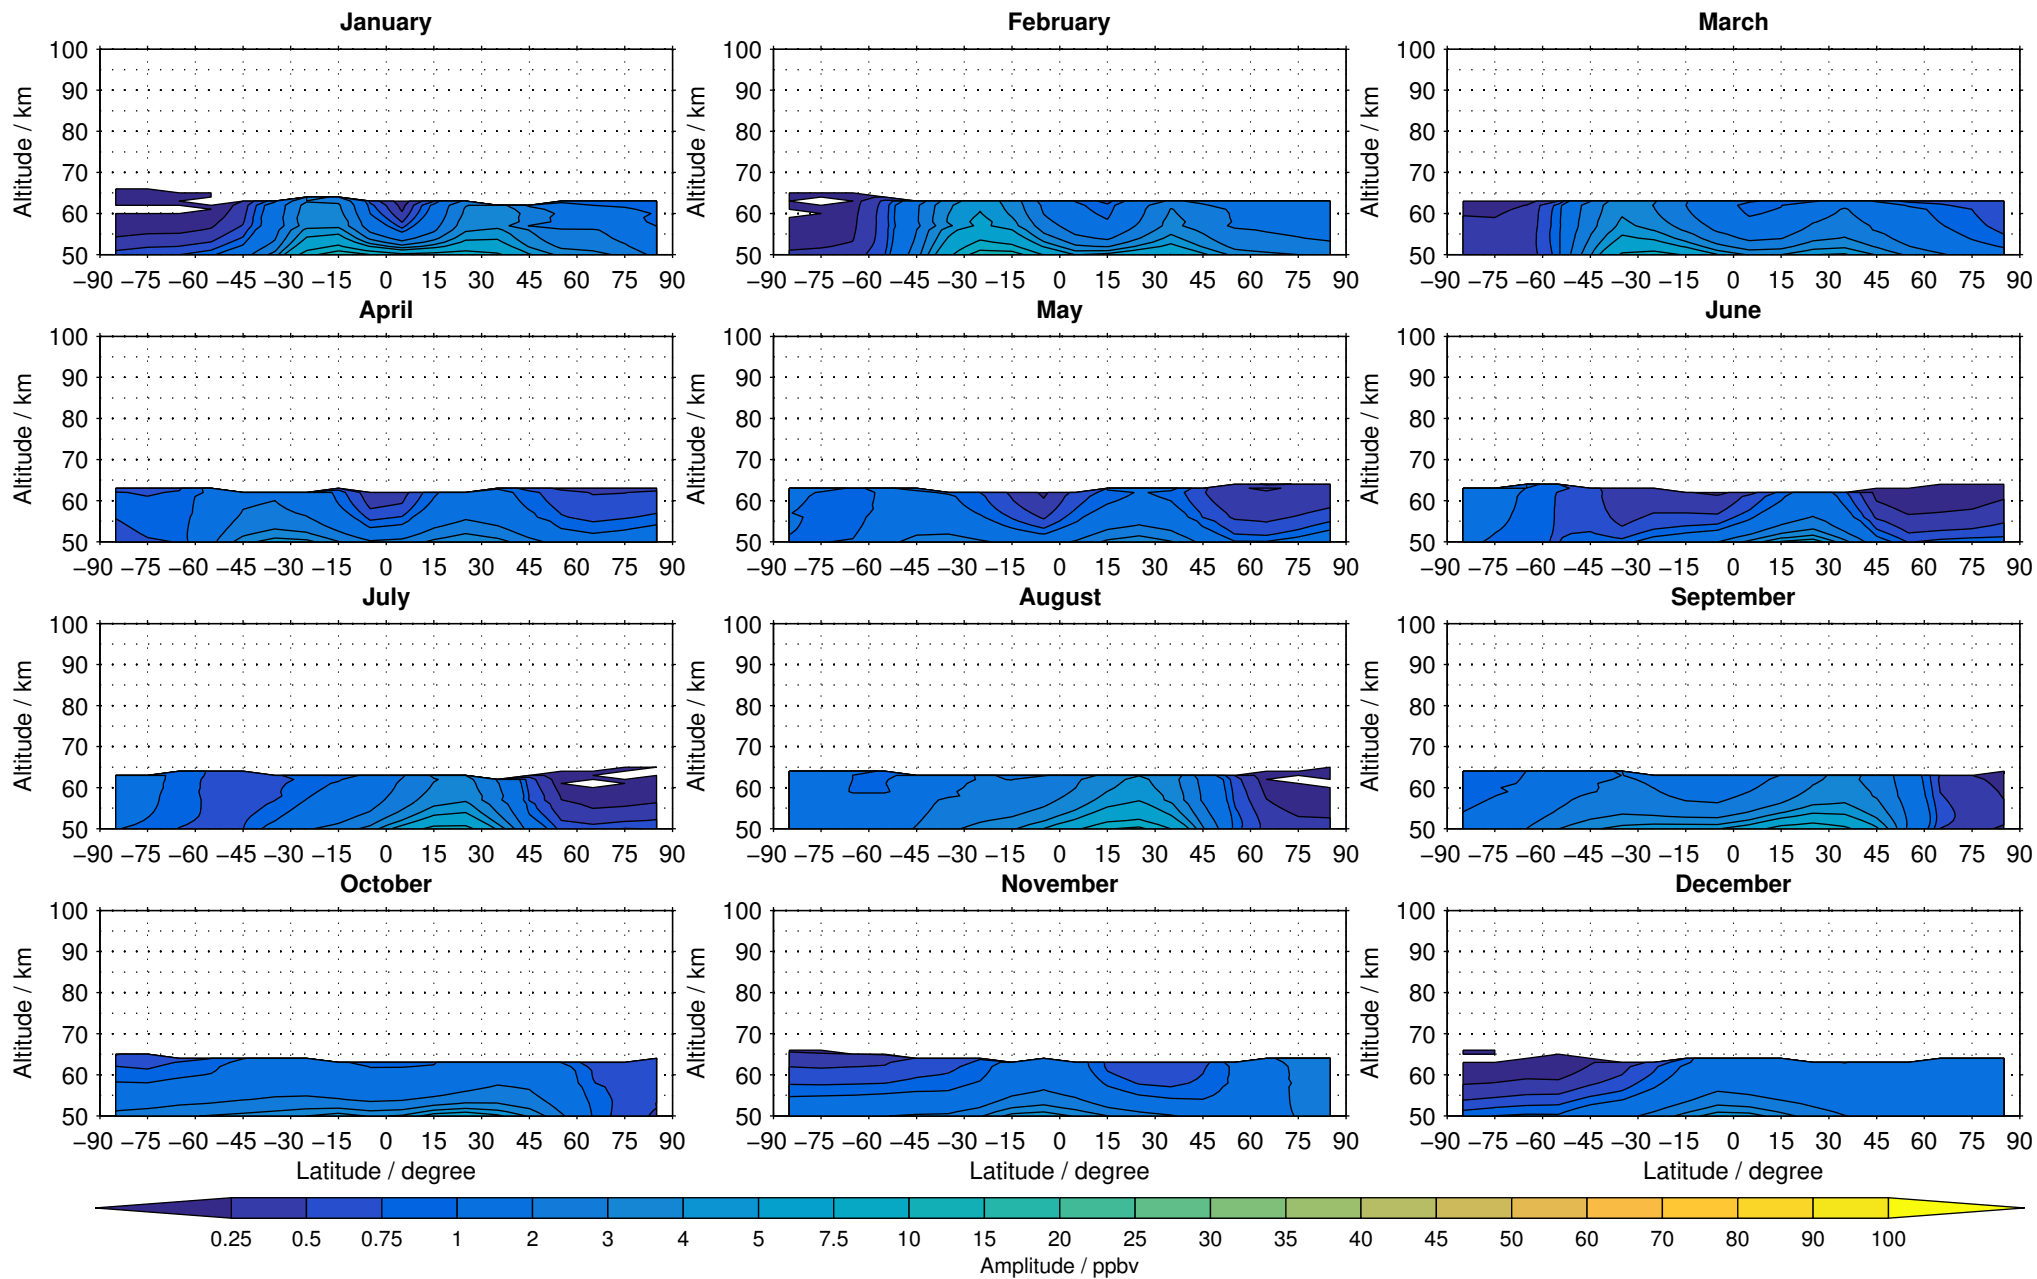

Envisat/MIPAS (IMKIAA) V5H v21 NOM nitrous oxide distribution for 2002

Creation Time:
14-03-2017
10:34:16 LT

Envisat/MIPAS (IMKIAA) V5H v21 NOM nitrous oxide distribution for 2003

Creation Time:
14-03-2017
10:34:16 LT

Envisat/MIPAS (IMKIAA) V5H v21 NOM nitrous oxide distribution for 2004

Creation Time:
14-03-2017
10:34:17 LT