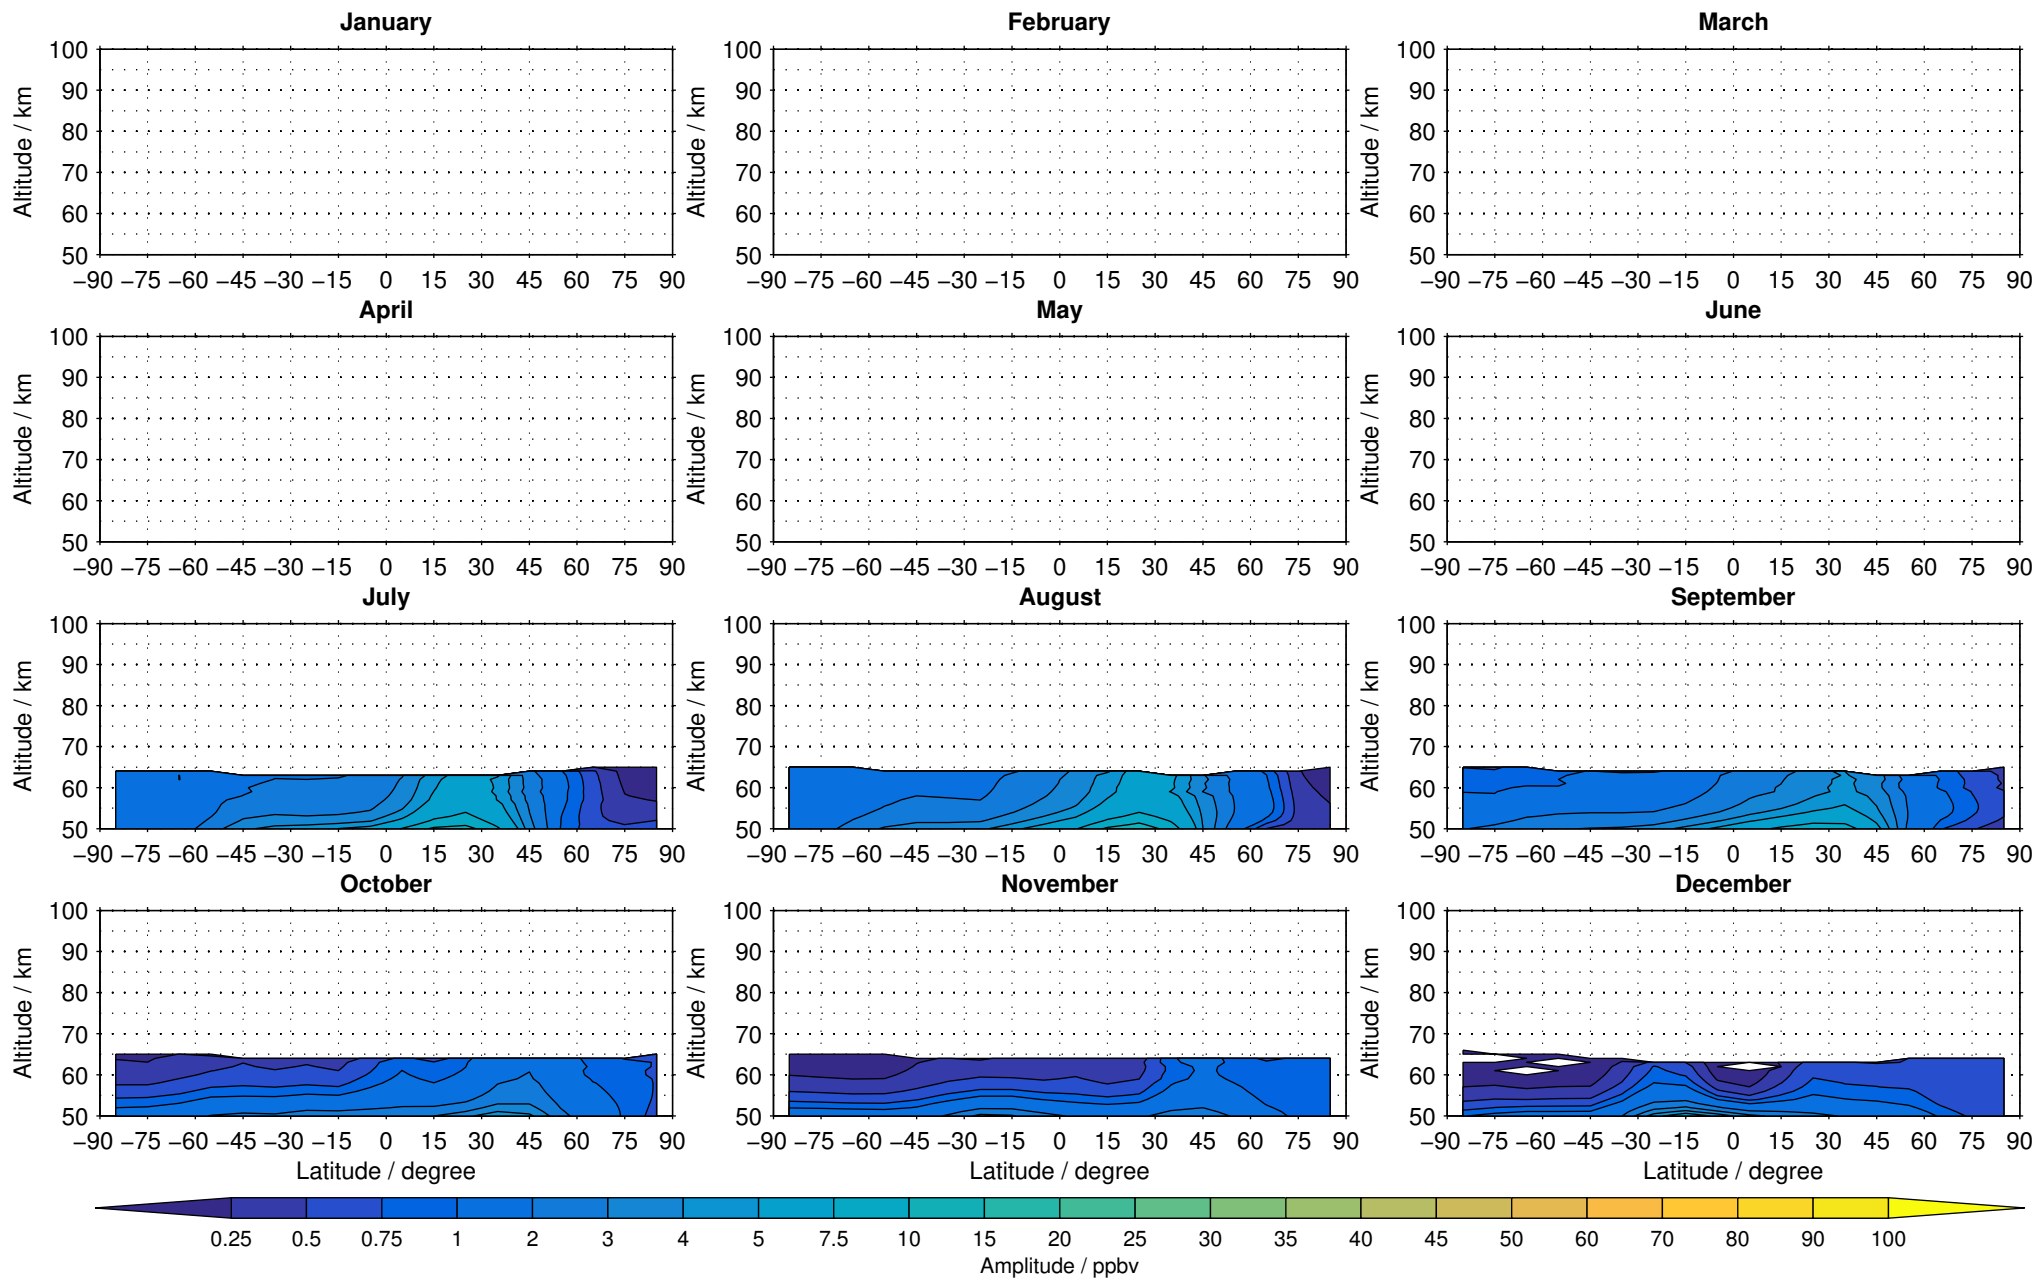

Envisat/MIPAS (IMKIAA) V5H v21 NOM nitrous oxide distribution for 2002

Creation Time:
14-03-2017
10:34:16 LT

Envisat/MIPAS (IMKIAA) V5H v21 NOM nitrous oxide distribution for 2003

Creation Time:
14-03-2017
10:34:16 LT

Envisat/MIPAS (IMKIAA) V5H v21 NOM nitrous oxide distribution for 2004

Creation Time:
14-03-2017
10:34:17 LT