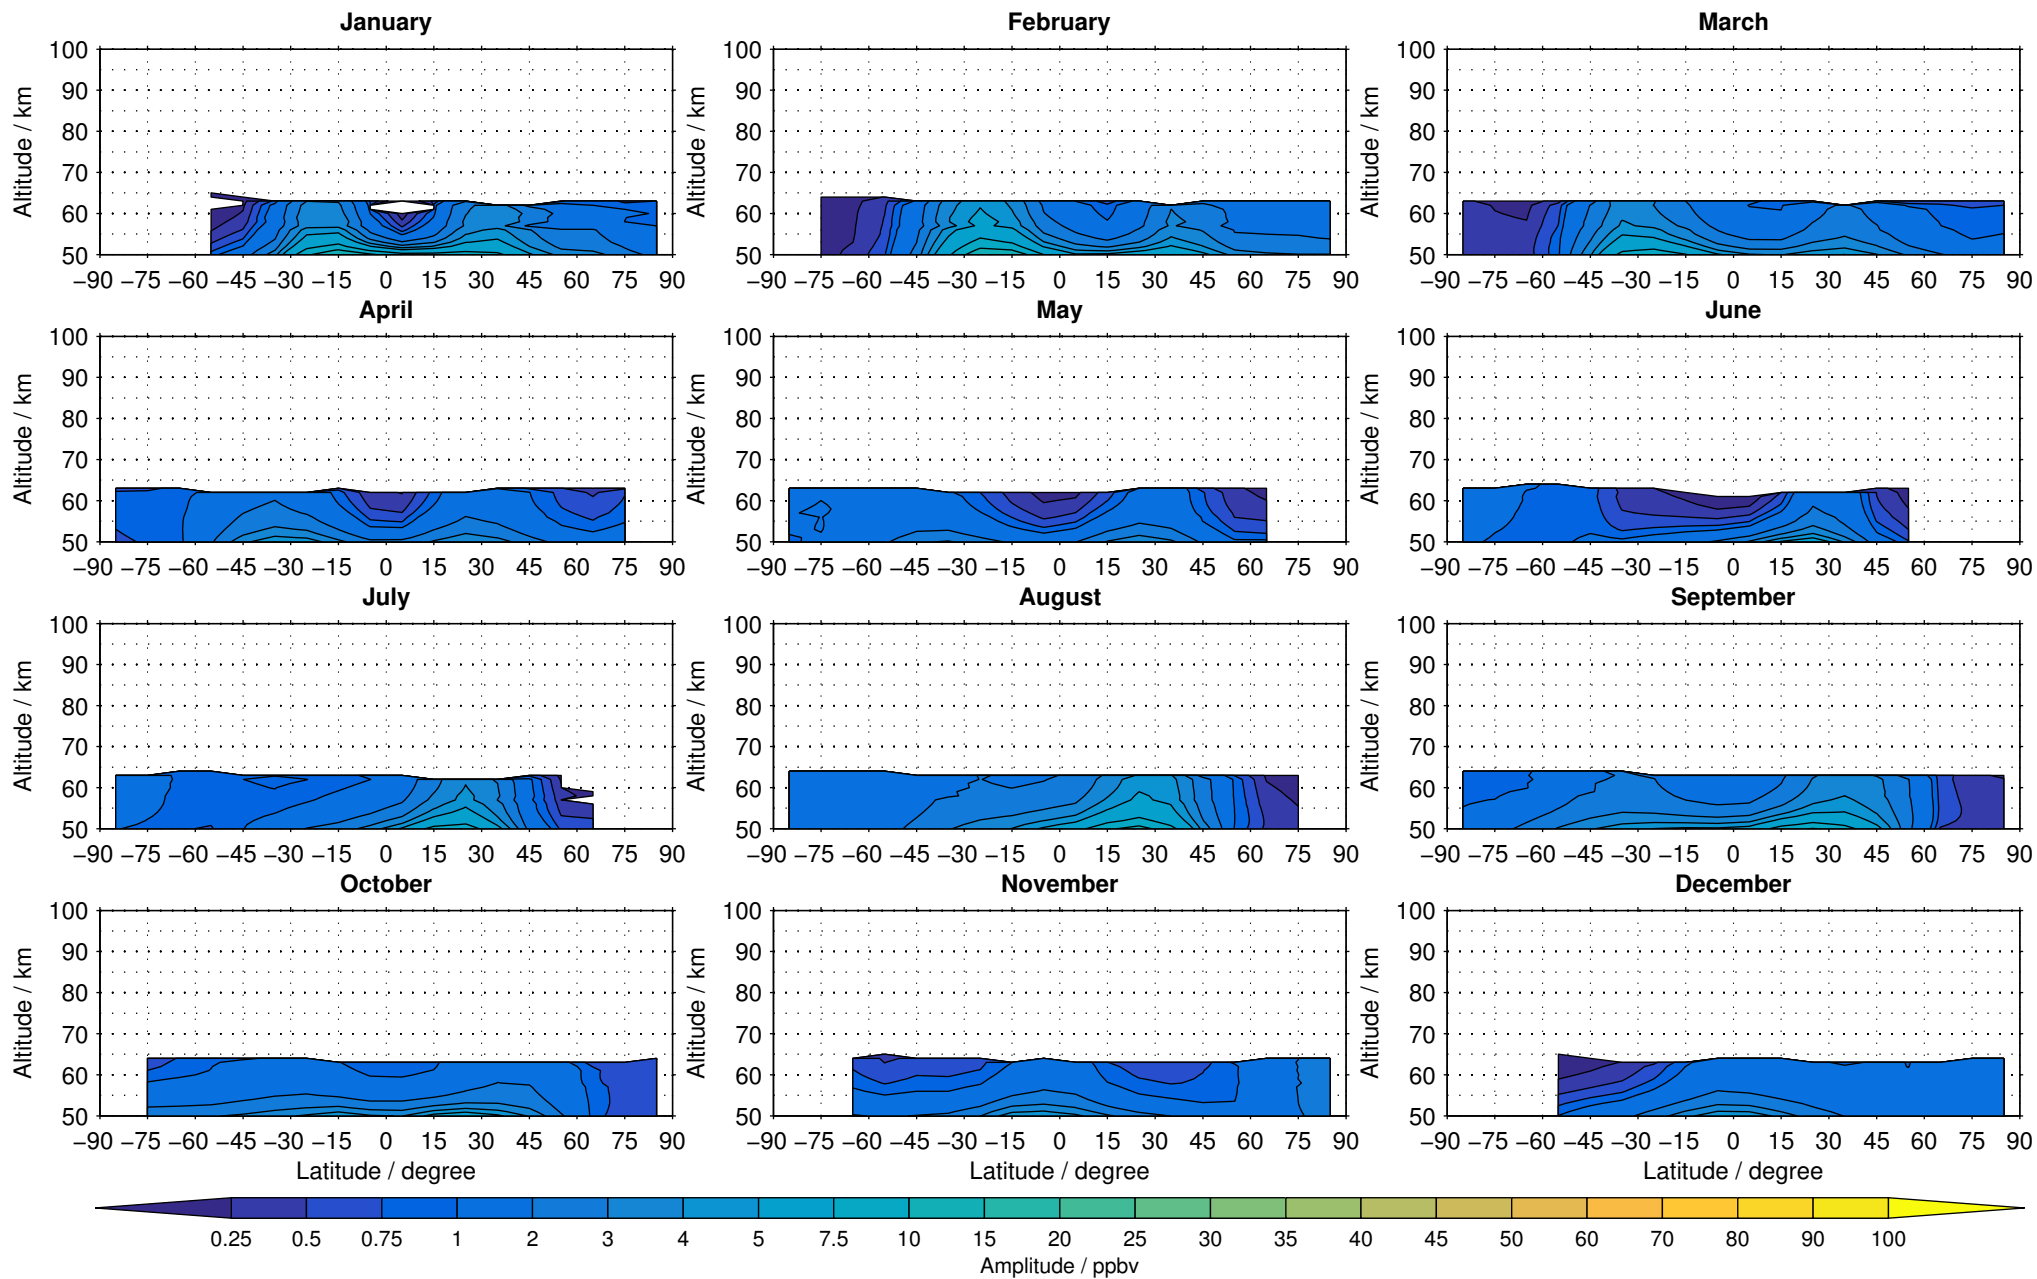

Envisat/MIPAS (IMKIAA) V5H v21 NOM nighttime nitrous oxide distribution for 2002

Creation Time:
14-03-2017
10:34:24 LT

Envisat/MIPAS (IMKIAA) V5H v21 NOM nighttime nitrous oxide distribution for 2003

Creation Time:
14-03-2017
10:34:25 LT

Envisat/MIPAS (IMKIAA) V5H v21 NOM nighttime nitrous oxide distribution for 2004

Creation Time:
14-03-2017
10:34:26 LT