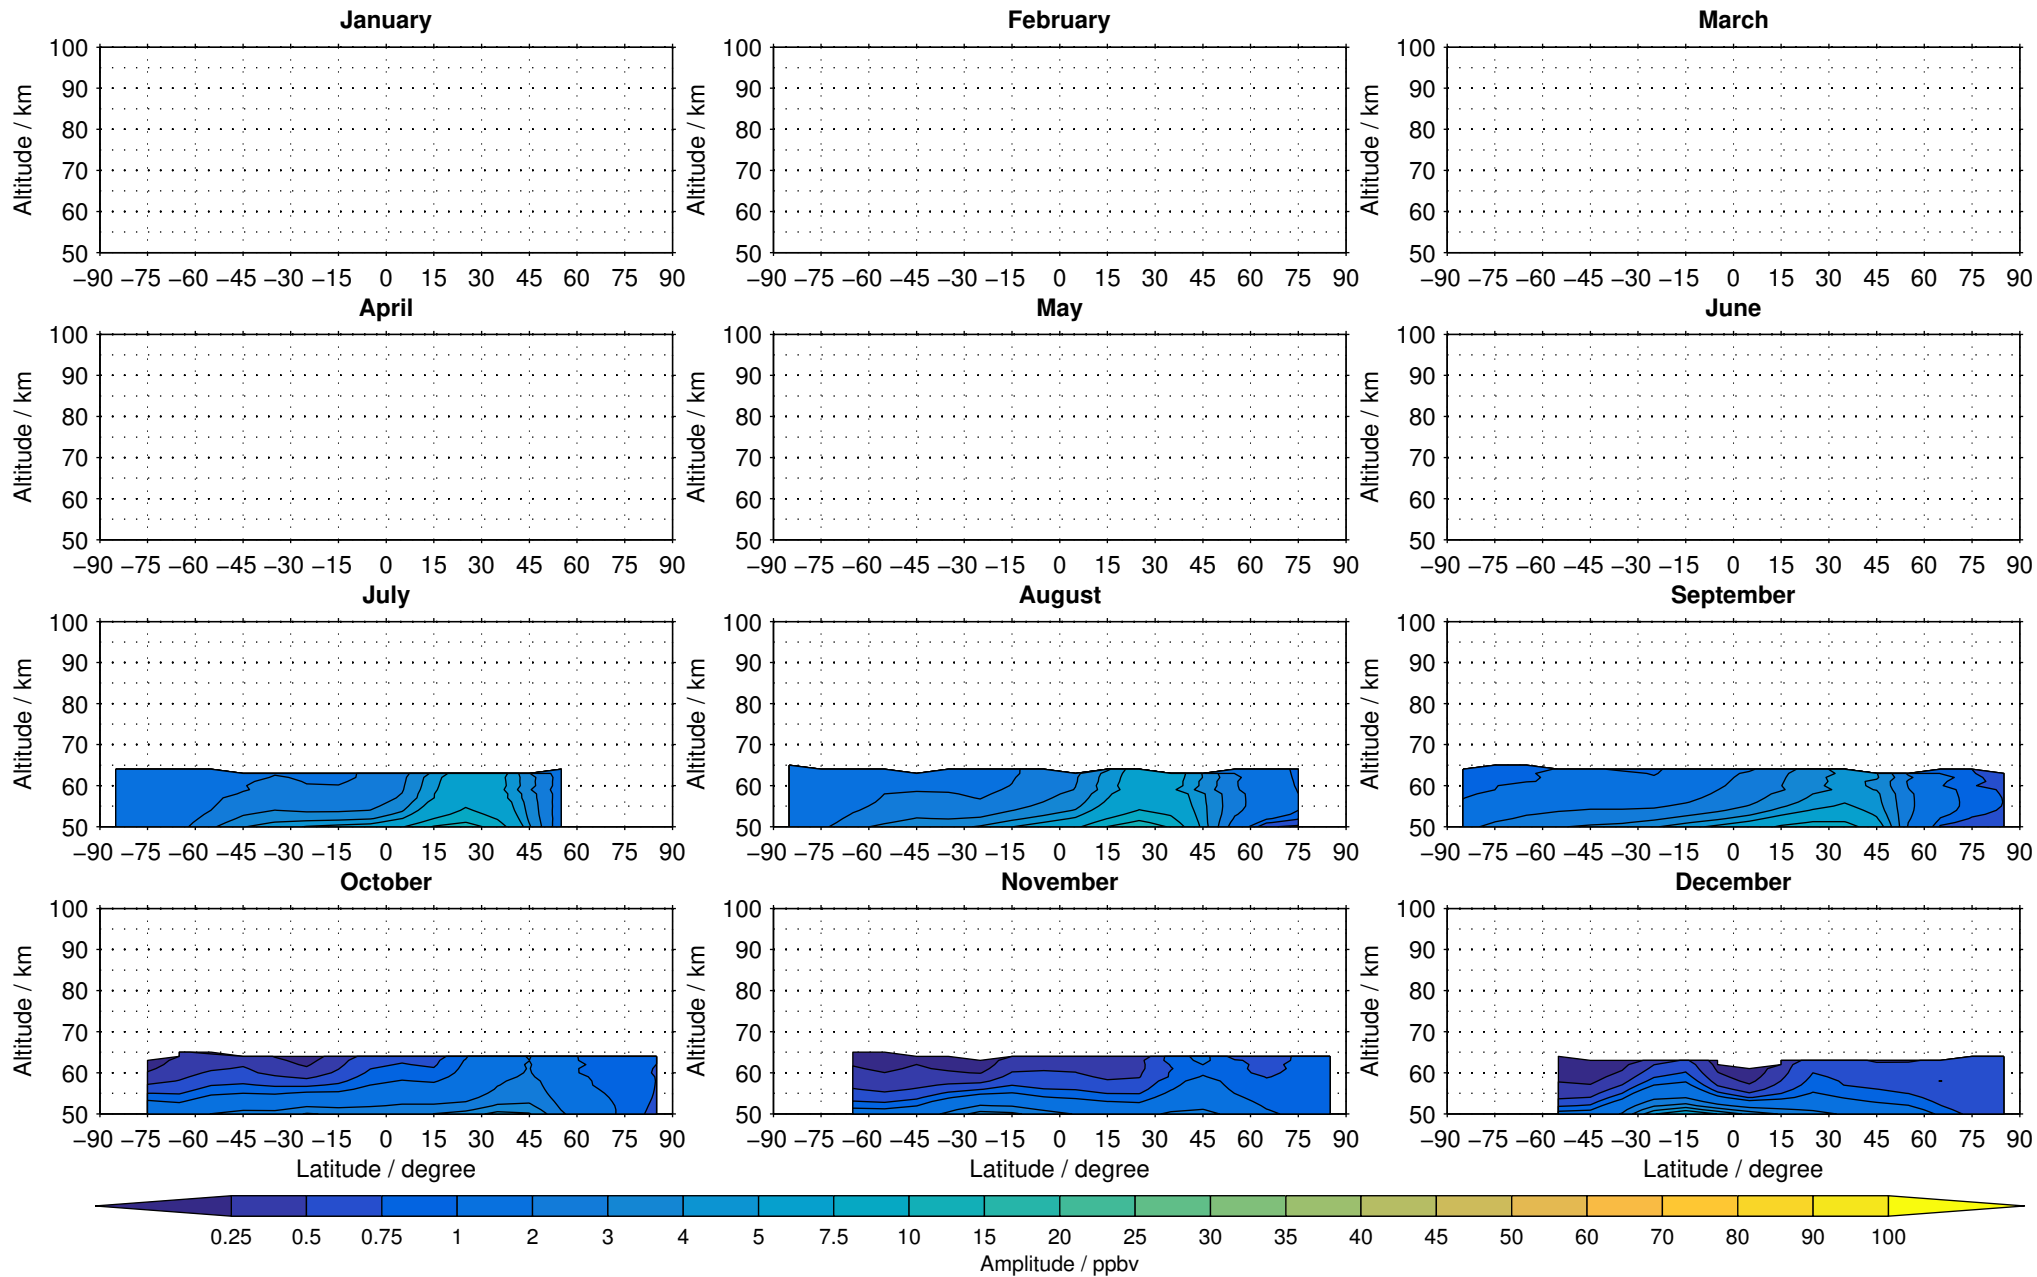

Envisat/MIPAS (IMKIAA) V5H v21 NOM nighttime nitrous oxide distribution for 2002

Creation Time:
14-03-2017
10:34:24 LT

Envisat/MIPAS (IMKIAA) V5H v21 NOM nighttime nitrous oxide distribution for 2003

Creation Time:
14-03-2017
10:34:25 LT

Envisat/MIPAS (IMKIAA) V5H v21 NOM nighttime nitrous oxide distribution for 2004

Creation Time:
14-03-2017
10:34:26 LT