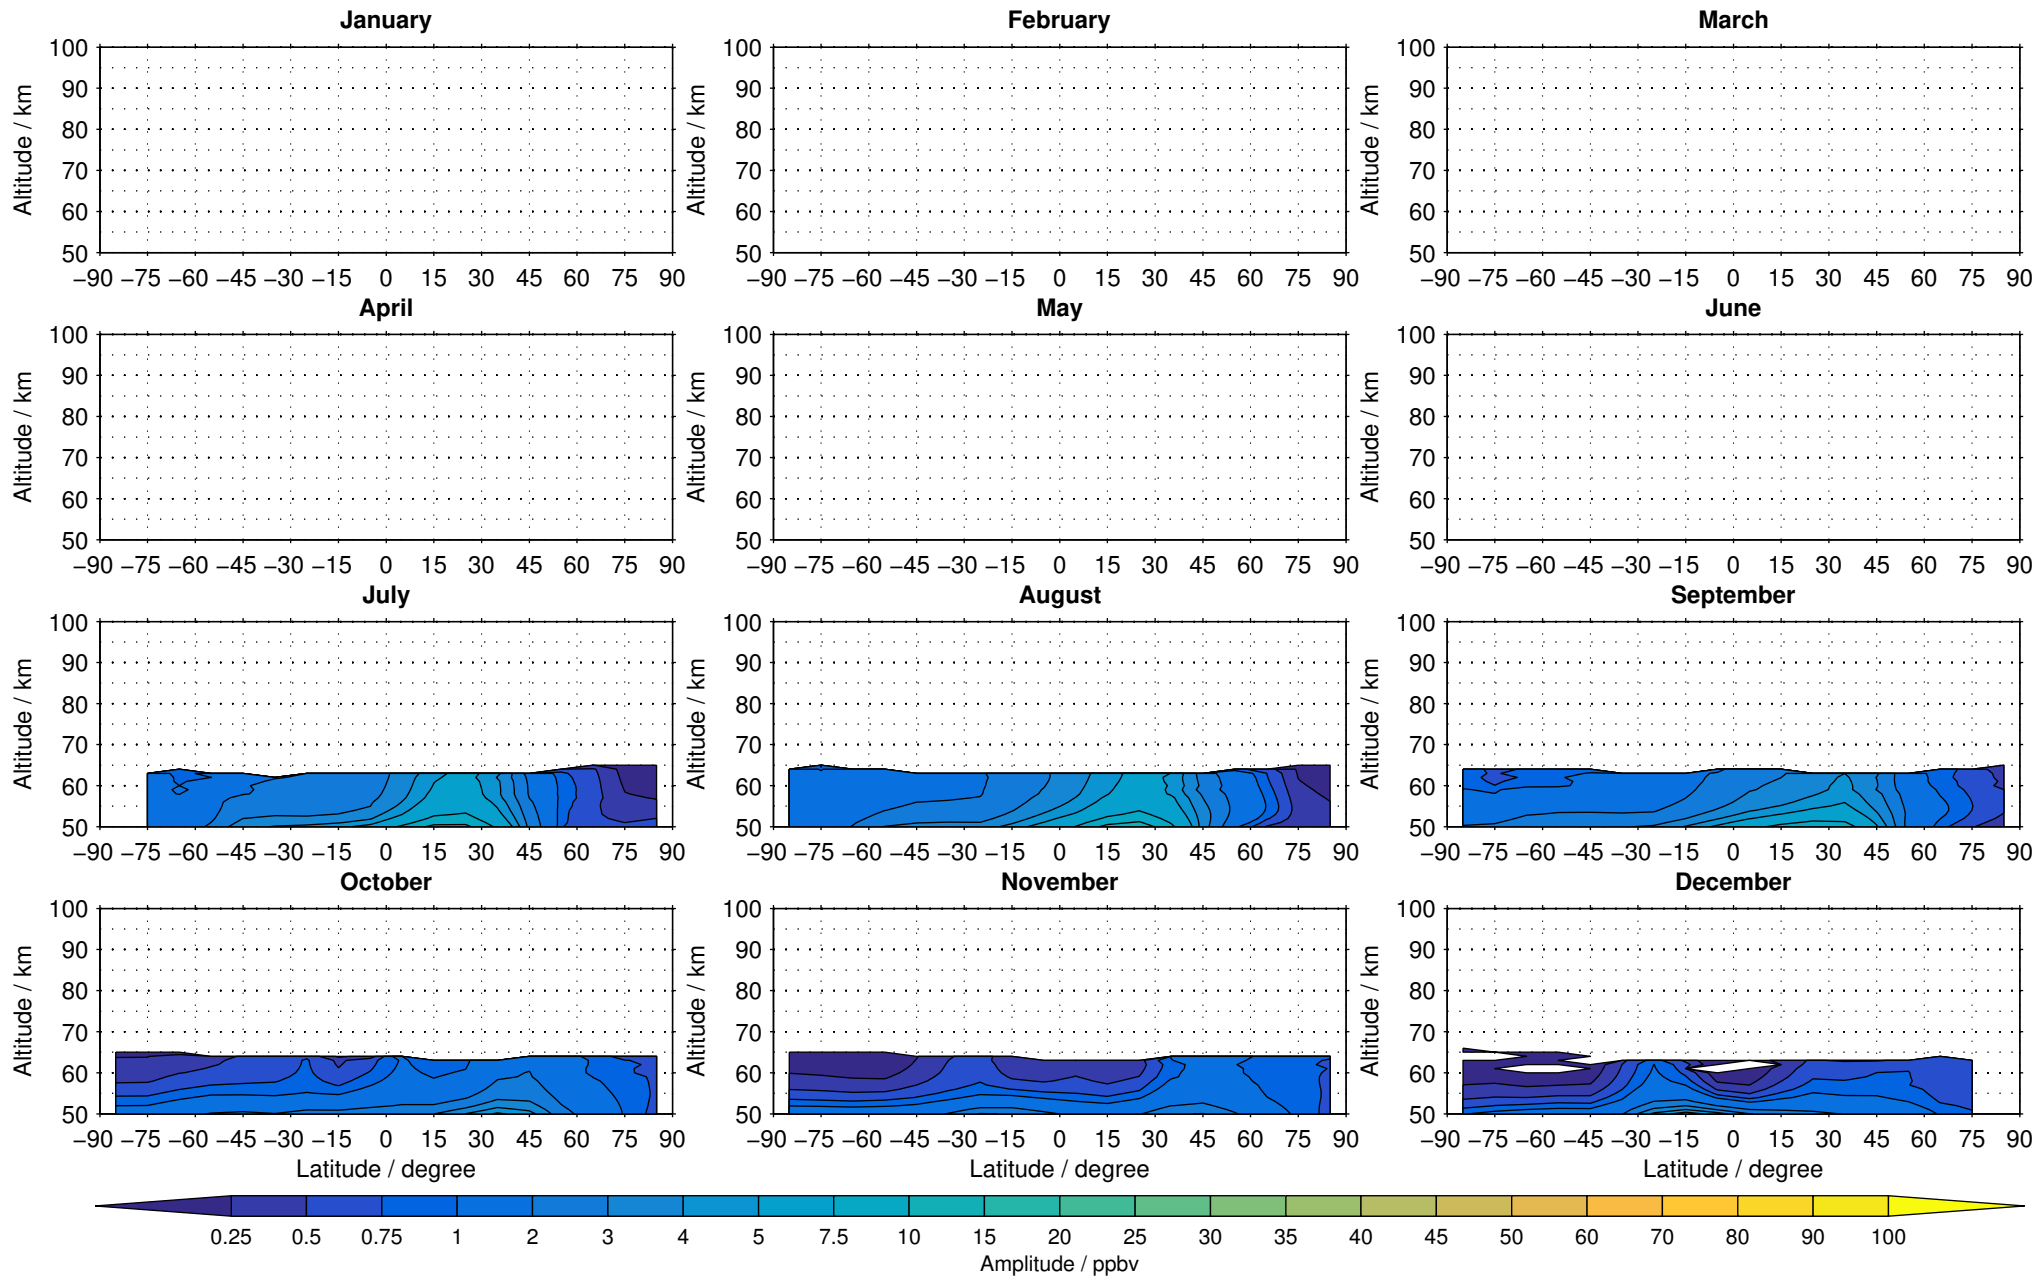

Envisat/MIPAS (IMKIAA) V5H v21 NOM daytime nitrous oxide distribution for 2002

Creation Time:
14-03-2017
10:34:20 LT

Envisat/MIPAS (IMKIAA) V5H v21 NOM daytime nitrous oxide distribution for 2003

Creation Time:
14-03-2017
10:34:21 LT

Envisat/MIPAS (IMKIAA) V5H v21 NOM daytime nitrous oxide distribution for 2004

Creation Time:
14-03-2017
10:34:22 LT