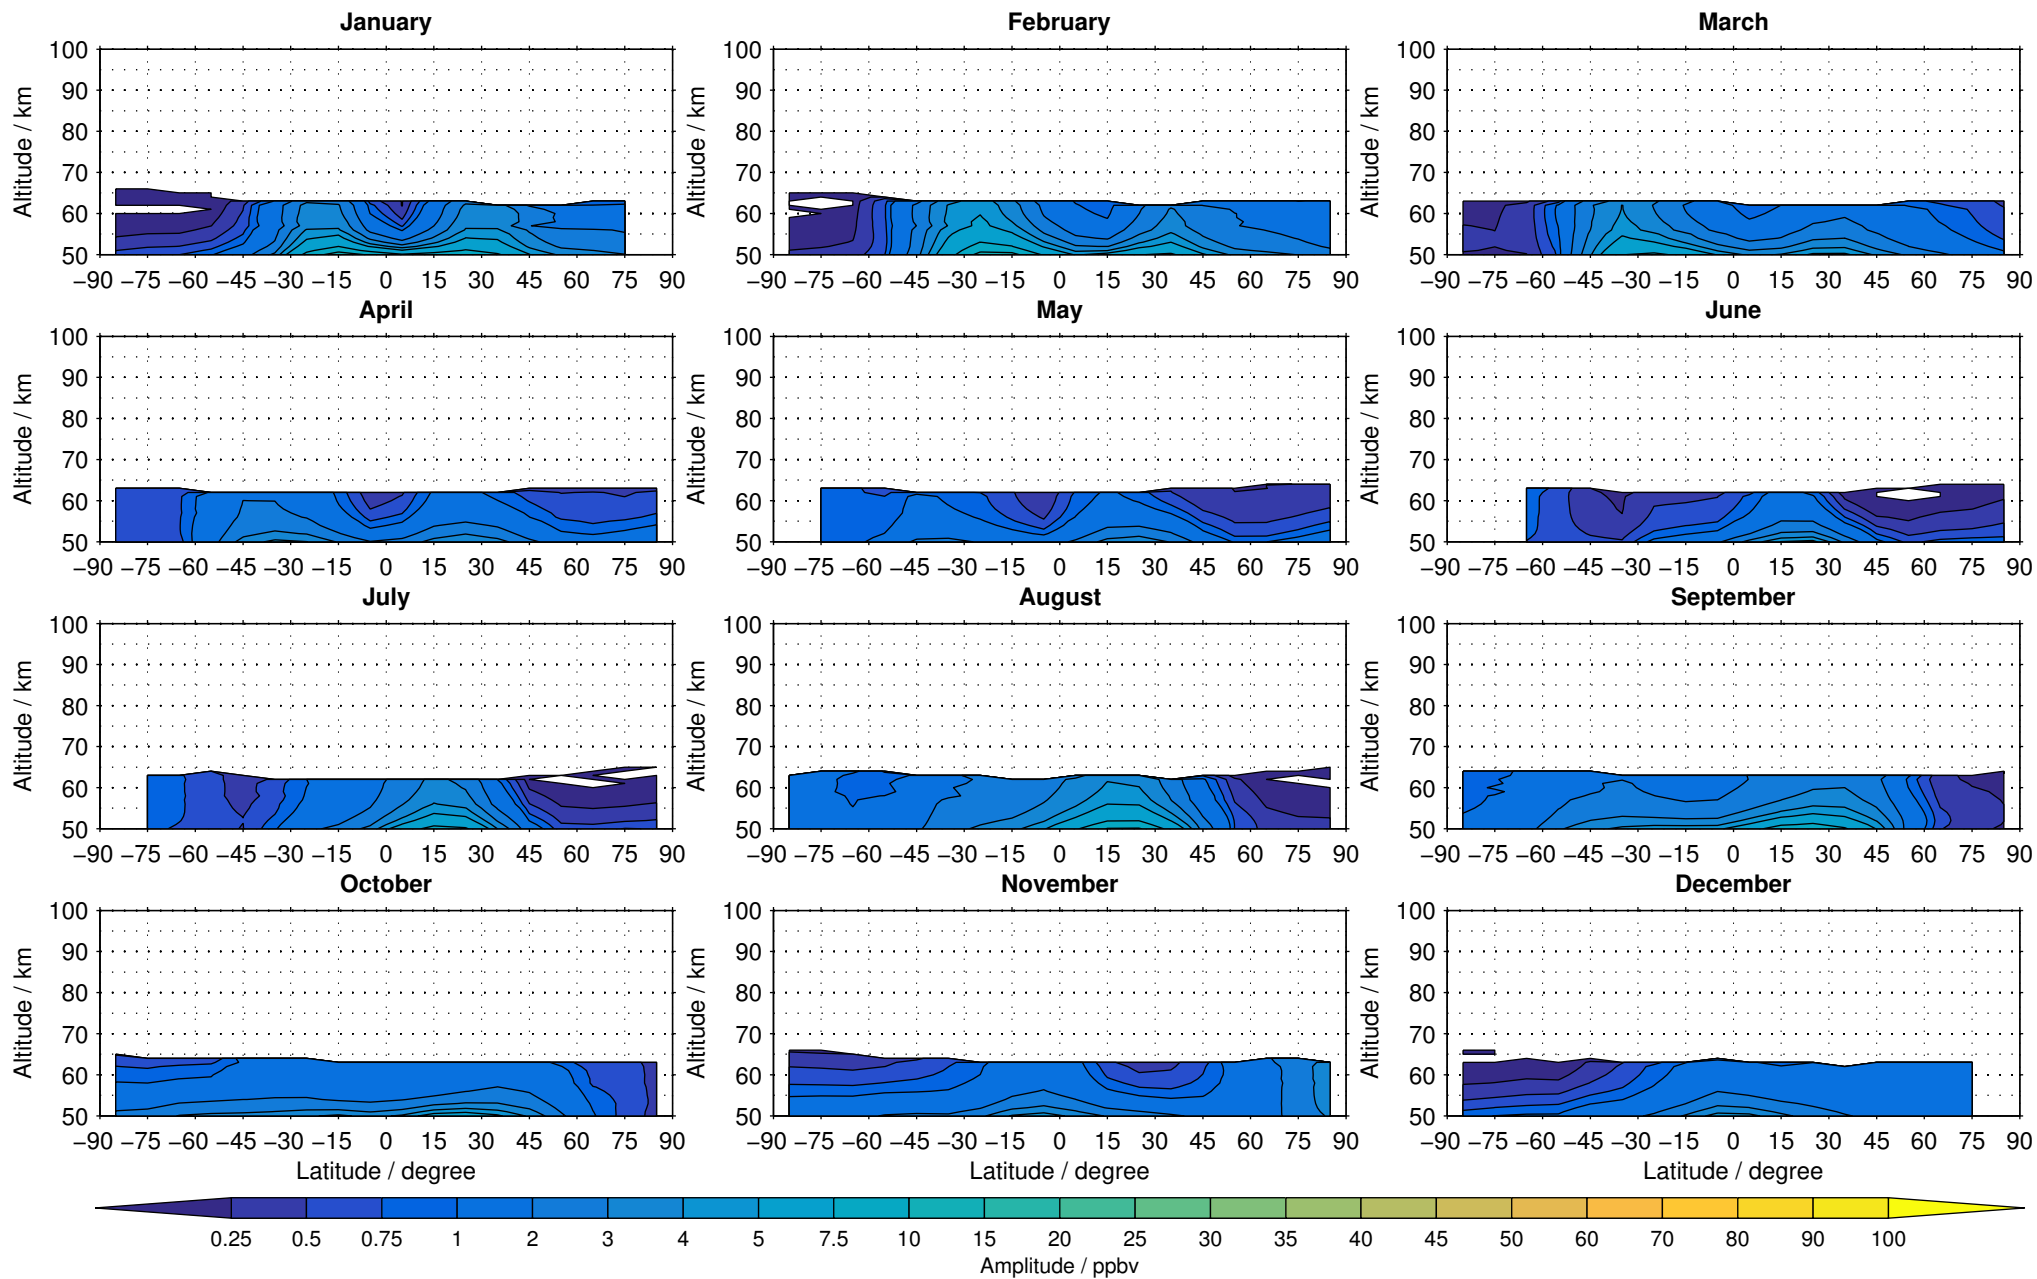

Envisat/MIPAS (IMKIAA) V5H v21 NOM daytime nitrous oxide distribution for 2002

Creation Time:
14-03-2017
10:34:20 LT

Envisat/MIPAS (IMKIAA) V5H v21 NOM daytime nitrous oxide distribution for 2003

Creation Time:
14-03-2017
10:34:21 LT

Envisat/MIPAS (IMKIAA) V5H v21 NOM daytime nitrous oxide distribution for 2004

Creation Time:
14-03-2017
10:34:22 LT