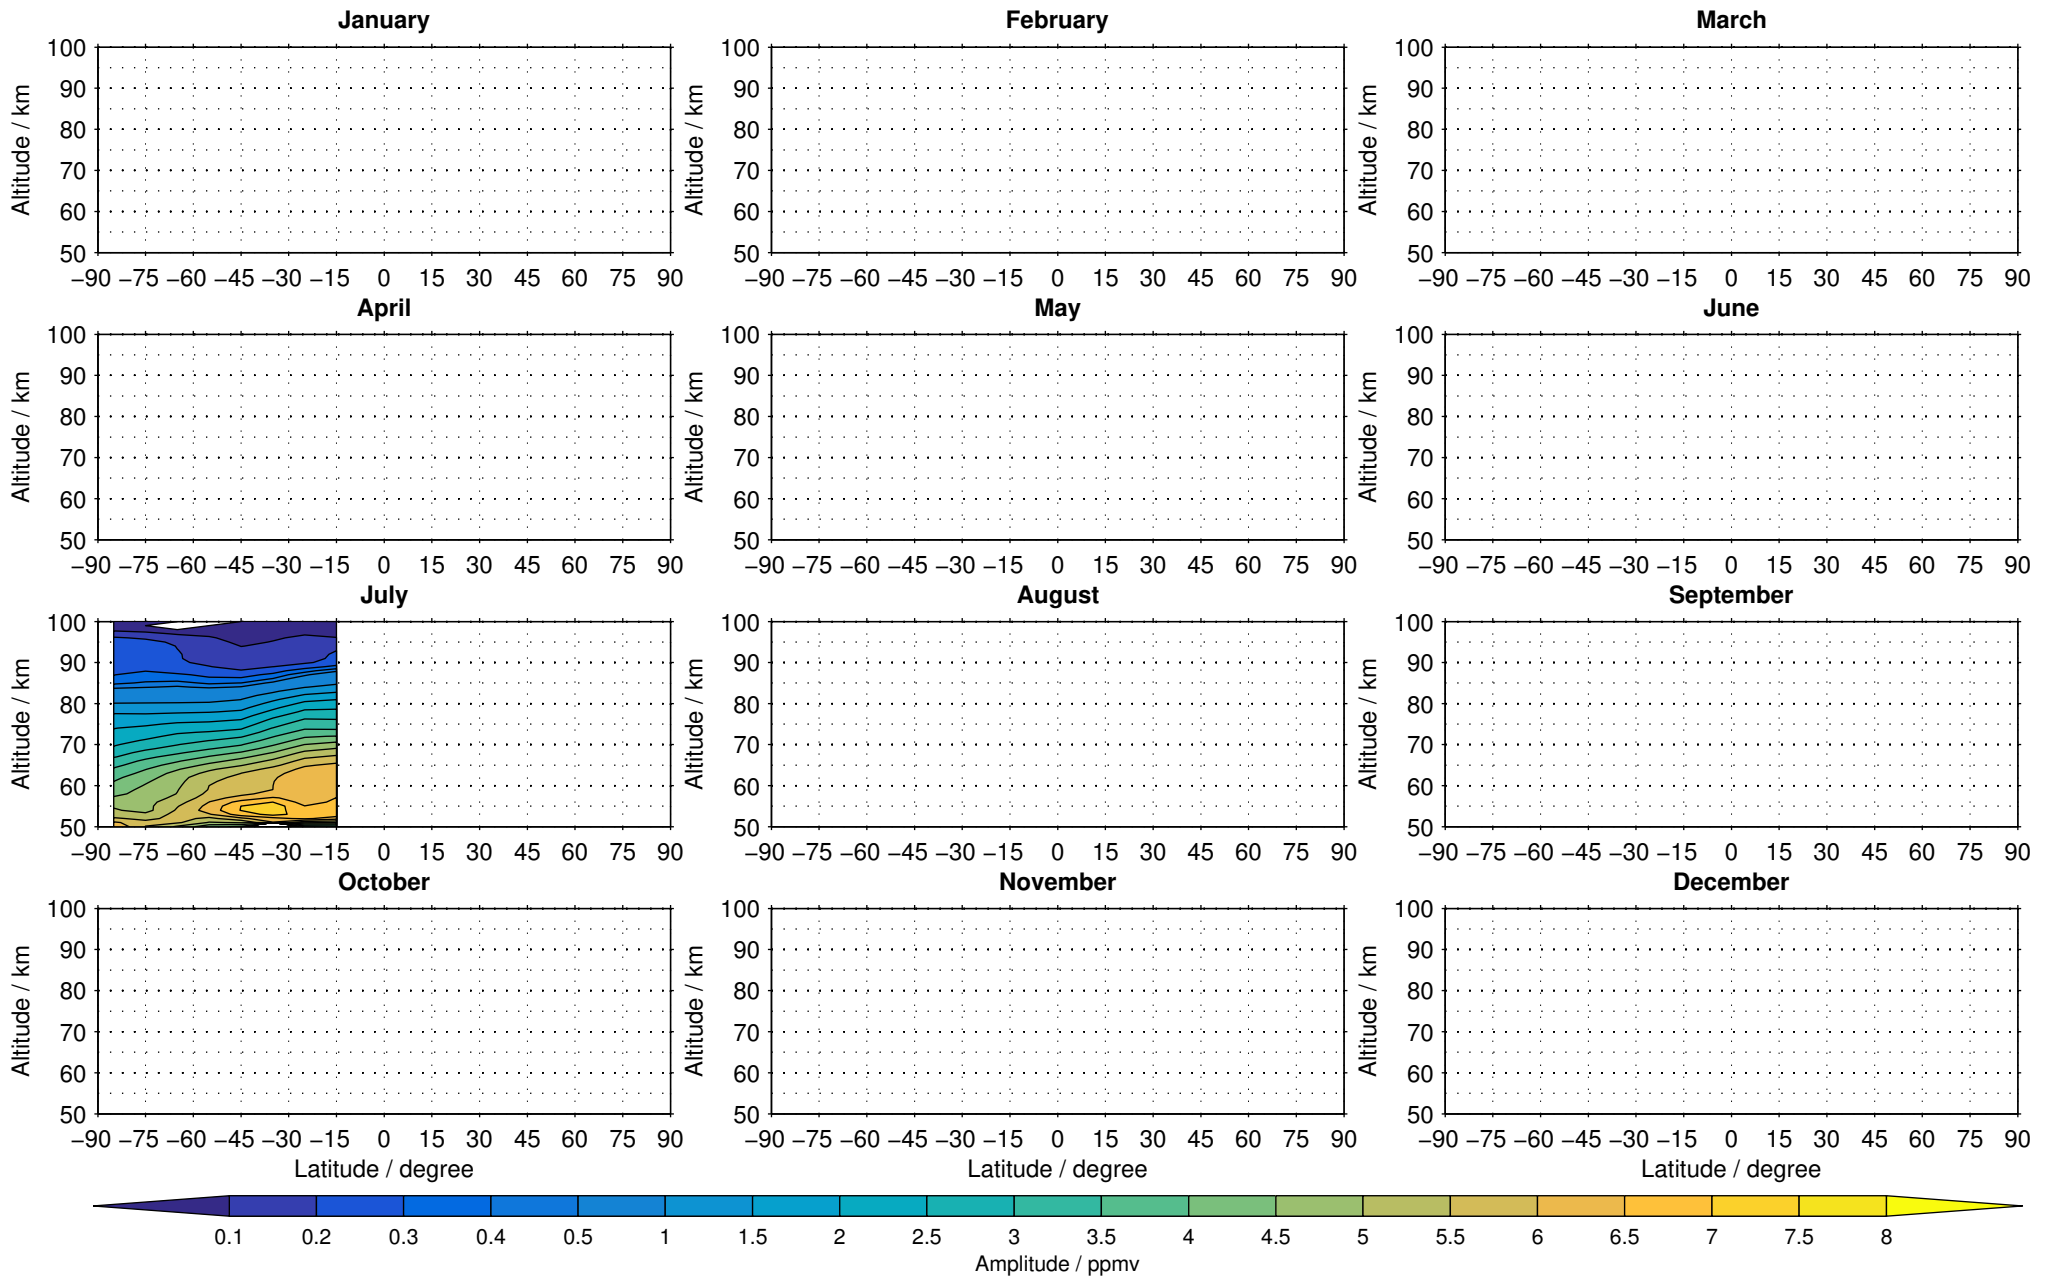

Odin/SMR v2.1 557 GHz FM=13 nighttime water vapour distribution for 2002

Creation Time:
11-04-2017
21:30:02 LT

Odin/SMR v2.1 557 GHz FM=13 nighttime water vapour distribution for 2006

Creation Time:
11-04-2017
21:30:03 LT

Odin/SMR v2.1 557 GHz FM=13 nighttime water vapour distribution for 2007

Creation Time:
11-04-2017
21:30:03 LT

Odin/SMR v2.1 557 GHz FM=13 nighttime water vapour distribution for 2008

Creation Time:
11-04-2017
21:30:04 LT

Odin/SMR v2.1 557 GHz FM=13 nighttime water vapour distribution for 2009

Creation Time:
11-04-2017
21:30:05 LT

Odin/SMR v2.1 557 GHz FM=13 nighttime water vapour distribution for 2010

Creation Time:
11-04-2017
21:30:06 LT

Odin/SMR v2.1 557 GHz FM=13 nighttime water vapour distribution for 2011

Creation Time:
11-04-2017
21:30:07 LT

Odin/SMR v2.1 557 GHz FM=13 nighttime water vapour distribution for 2012

Creation Time:
11-04-2017
21:30:08 LT