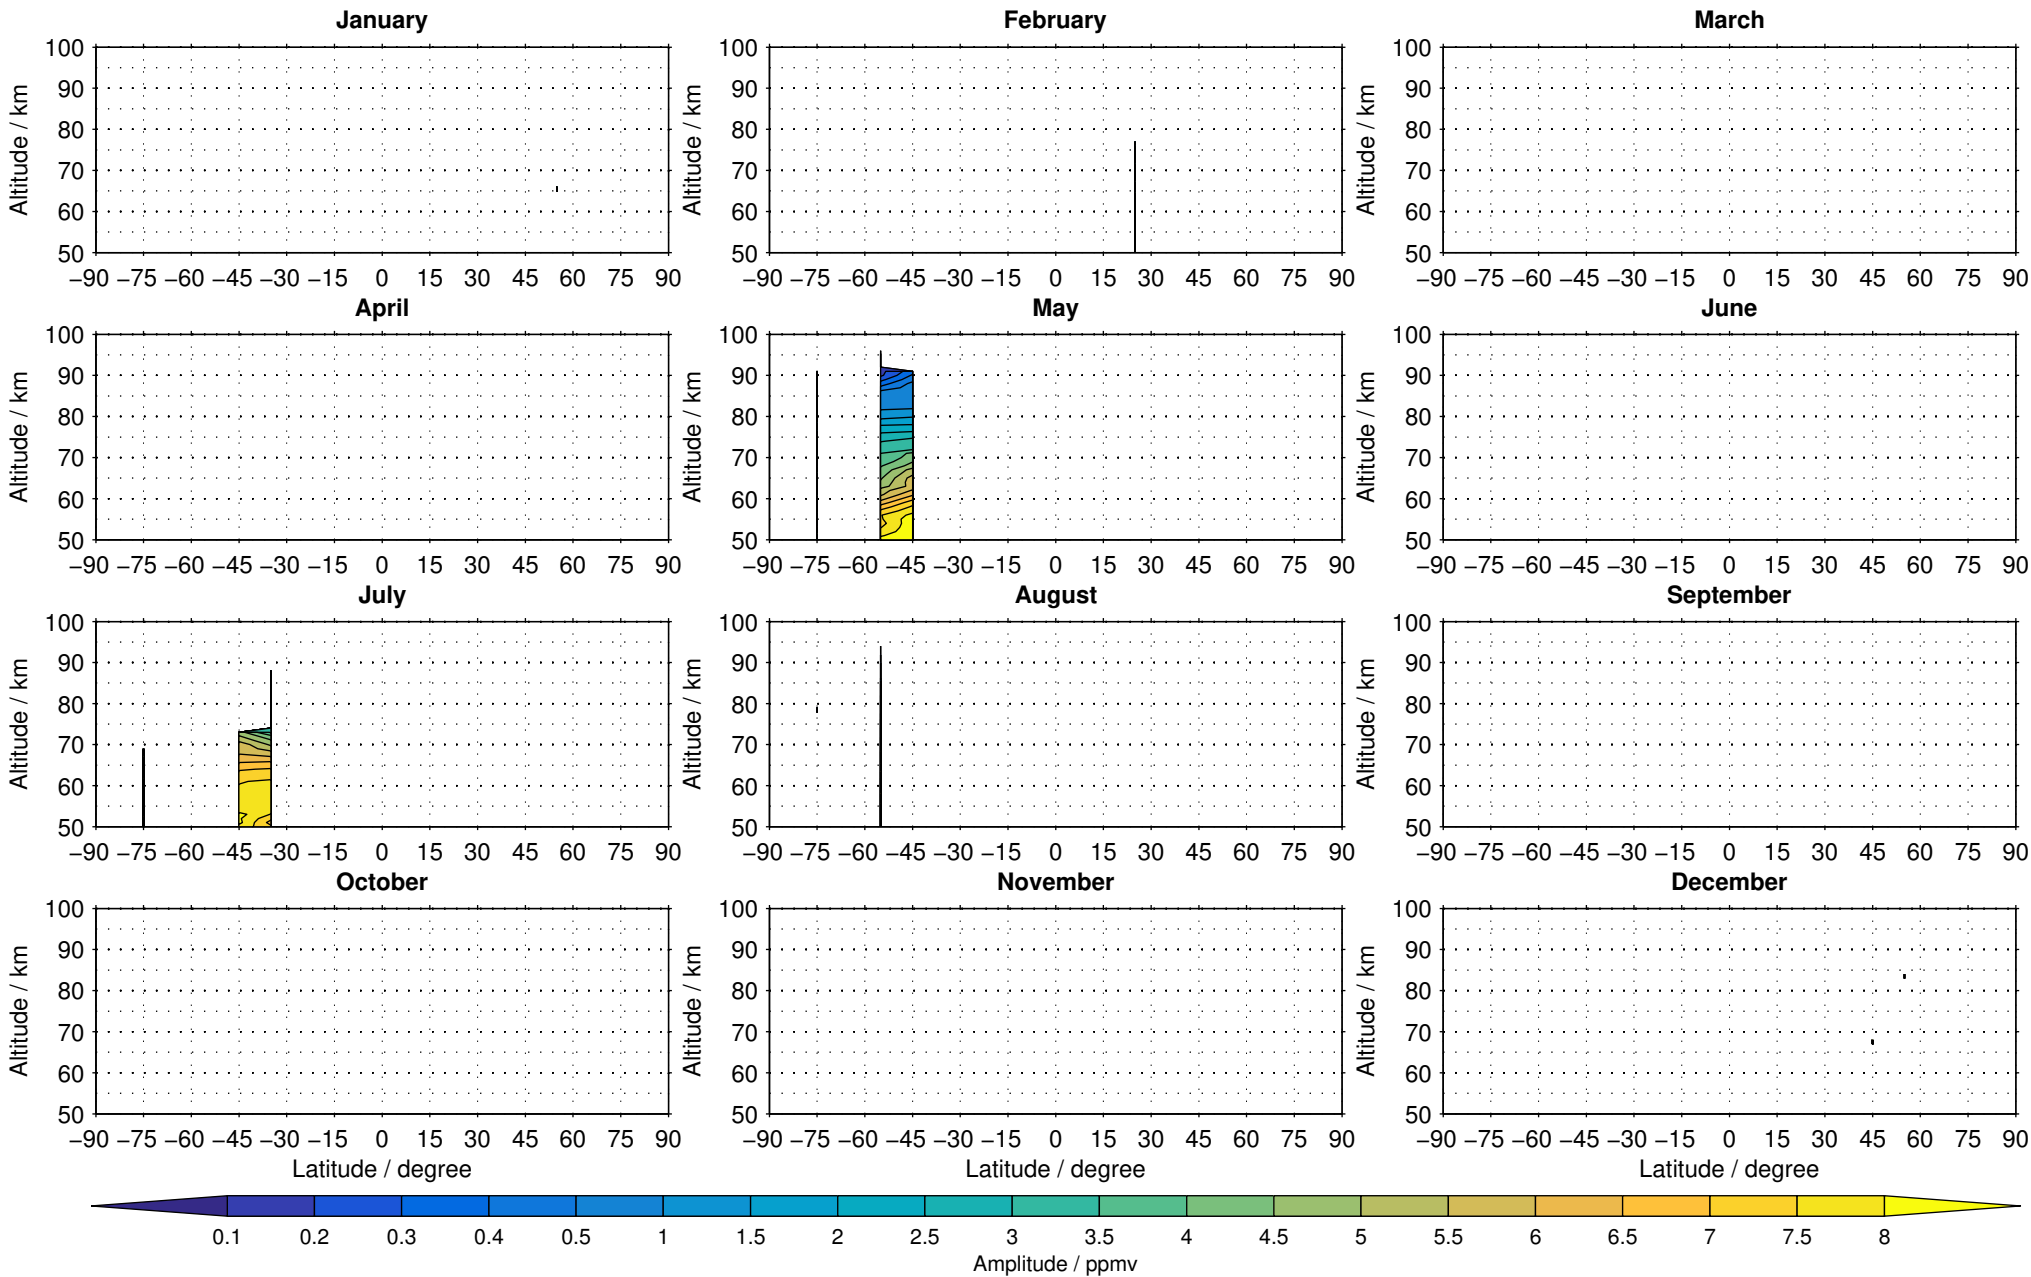

Odin/SMR v2.1 557 GHz FM=13 nighttime water vapour distribution for 2007

Creation Time:
11-04-2017
21:30:03 LT

Odin/SMR v2.1 557 GHz FM=13 nighttime water vapour distribution for 2008

Creation Time:
11-04-2017
21:30:04 LT

Odin/SMR v2.1 557 GHz FM=13 nighttime water vapour distribution for 2009

Creation Time:
11-04-2017
21:30:05 LT

Odin/SMR v2.1 557 GHz FM=13 nighttime water vapour distribution for 2010

Creation Time:
11-04-2017
21:30:06 LT

Odin/SMR v2.1 557 GHz FM=13 nighttime water vapour distribution for 2011

Creation Time:
11-04-2017
21:30:07 LT

Odin/SMR v2.1 557 GHz FM=13 nighttime water vapour distribution for 2012

Creation Time:
11-04-2017
21:30:08 LT

Odin/SMR v2.1 557 GHz FM=13 nighttime water vapour distribution for 2013

Creation Time:
11-04-2017
21:30:09 LT