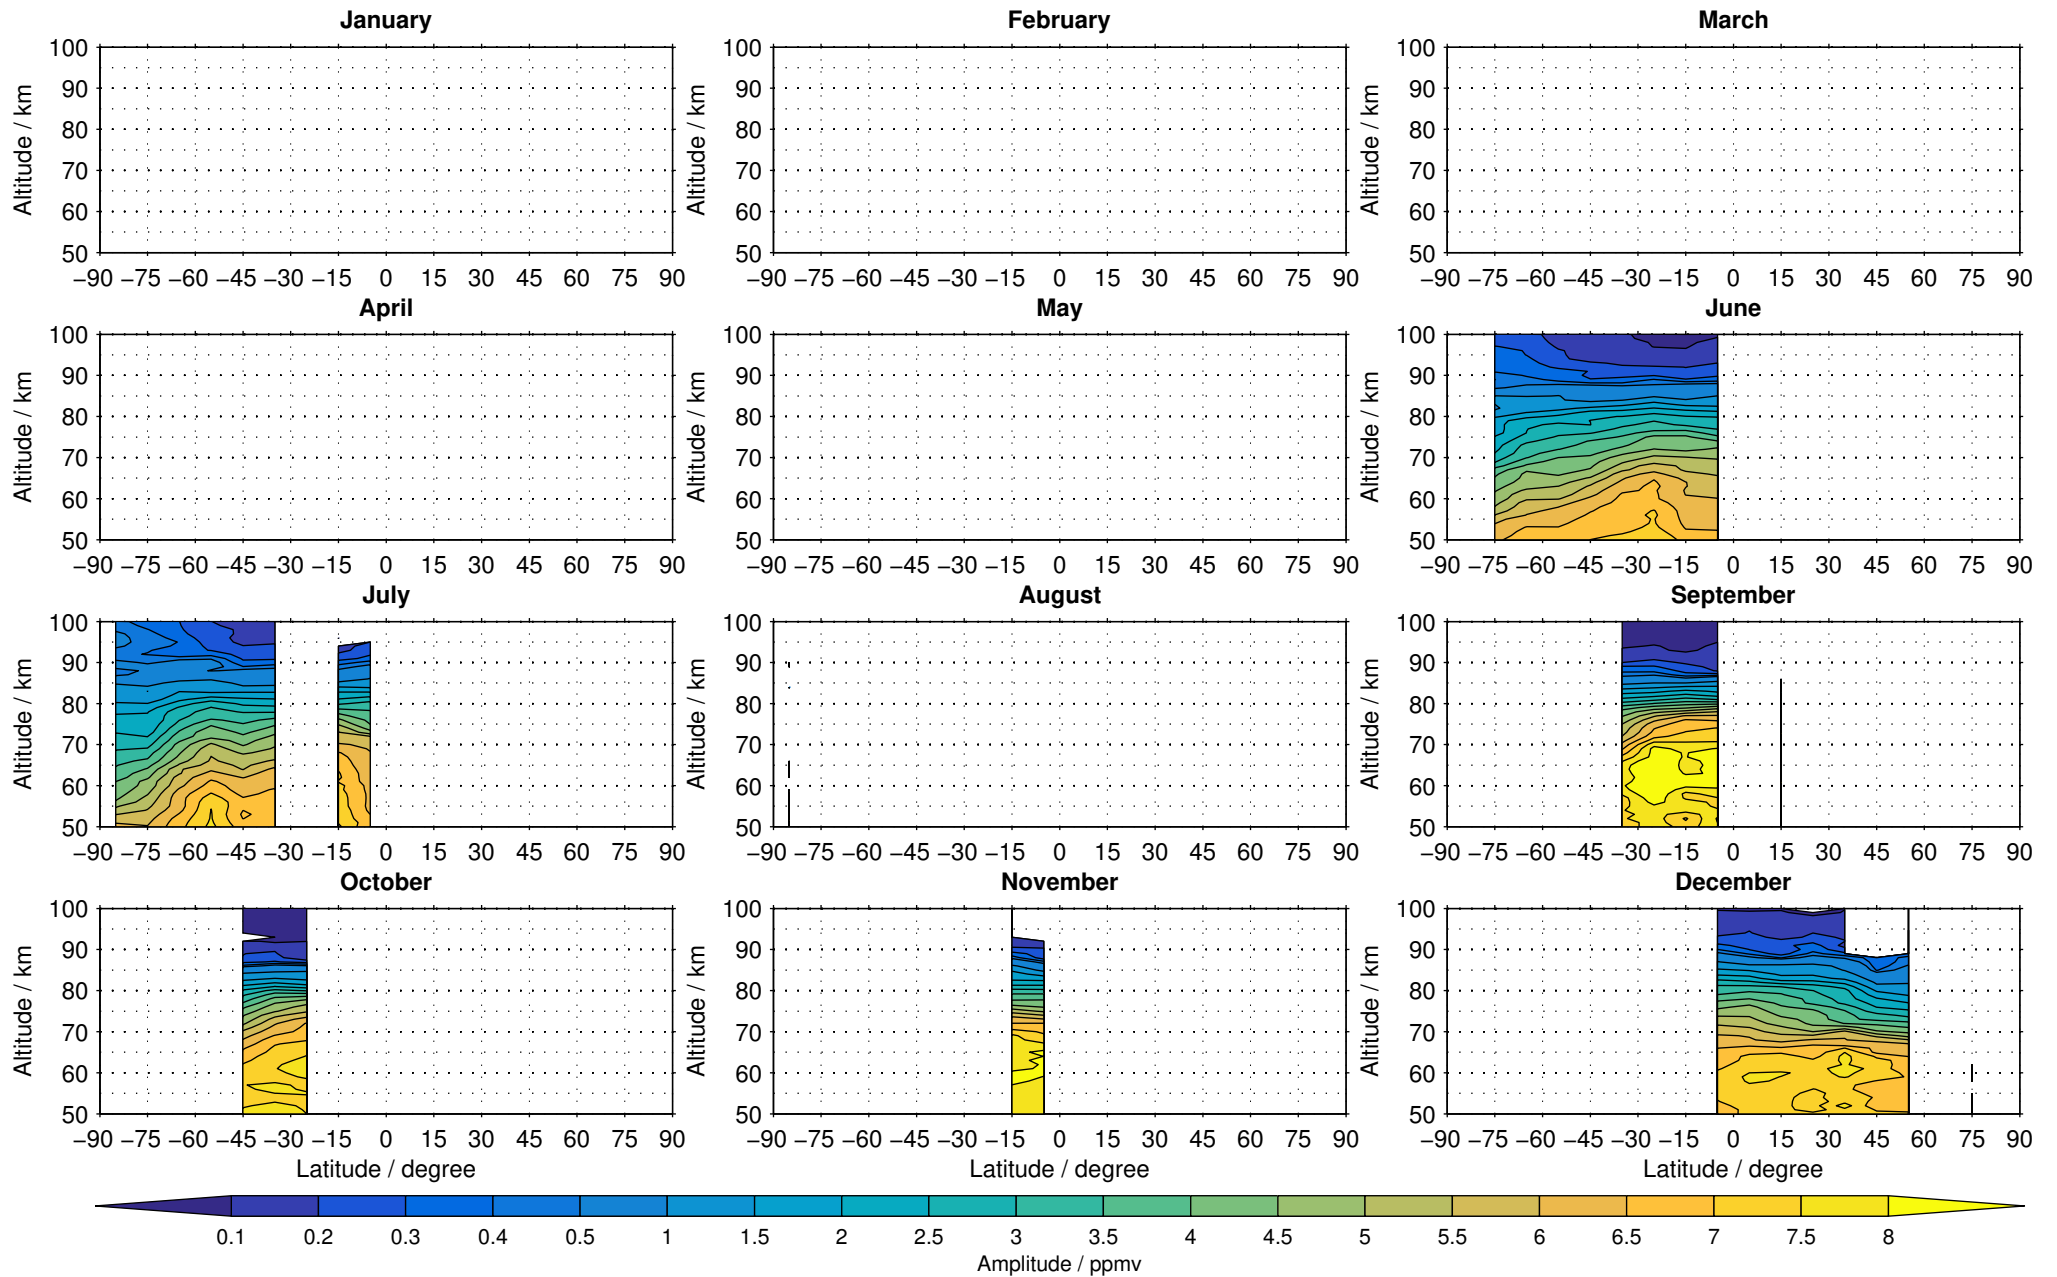

Odin/SMR v2.1 557 GHz FM=13 nighttime water vapour distribution for 2002

Creation Time:
11-04-2017
21:30:02 LT

Odin/SMR v2.1 557 GHz FM=13 nighttime water vapour distribution for 2006

Creation Time:
11-04-2017
21:30:03 LT

Odin/SMR v2.1 557 GHz FM=13 nighttime water vapour distribution for 2007

Creation Time:
11-04-2017
21:30:03 LT

Odin/SMR v2.1 557 GHz FM=13 nighttime water vapour distribution for 2008

Creation Time:
11-04-2017
21:30:04 LT

Odin/SMR v2.1 557 GHz FM=13 nighttime water vapour distribution for 2009

Creation Time:
11-04-2017
21:30:05 LT

Odin/SMR v2.1 557 GHz FM=13 nighttime water vapour distribution for 2010

Creation Time:
11-04-2017
21:30:06 LT

Odin/SMR v2.1 557 GHz FM=13 nighttime water vapour distribution for 2011

Creation Time:
11-04-2017
21:30:07 LT

Odin/SMR v2.1 557 GHz FM=13 nighttime water vapour distribution for 2012

Creation Time:
11-04-2017
21:30:08 LT