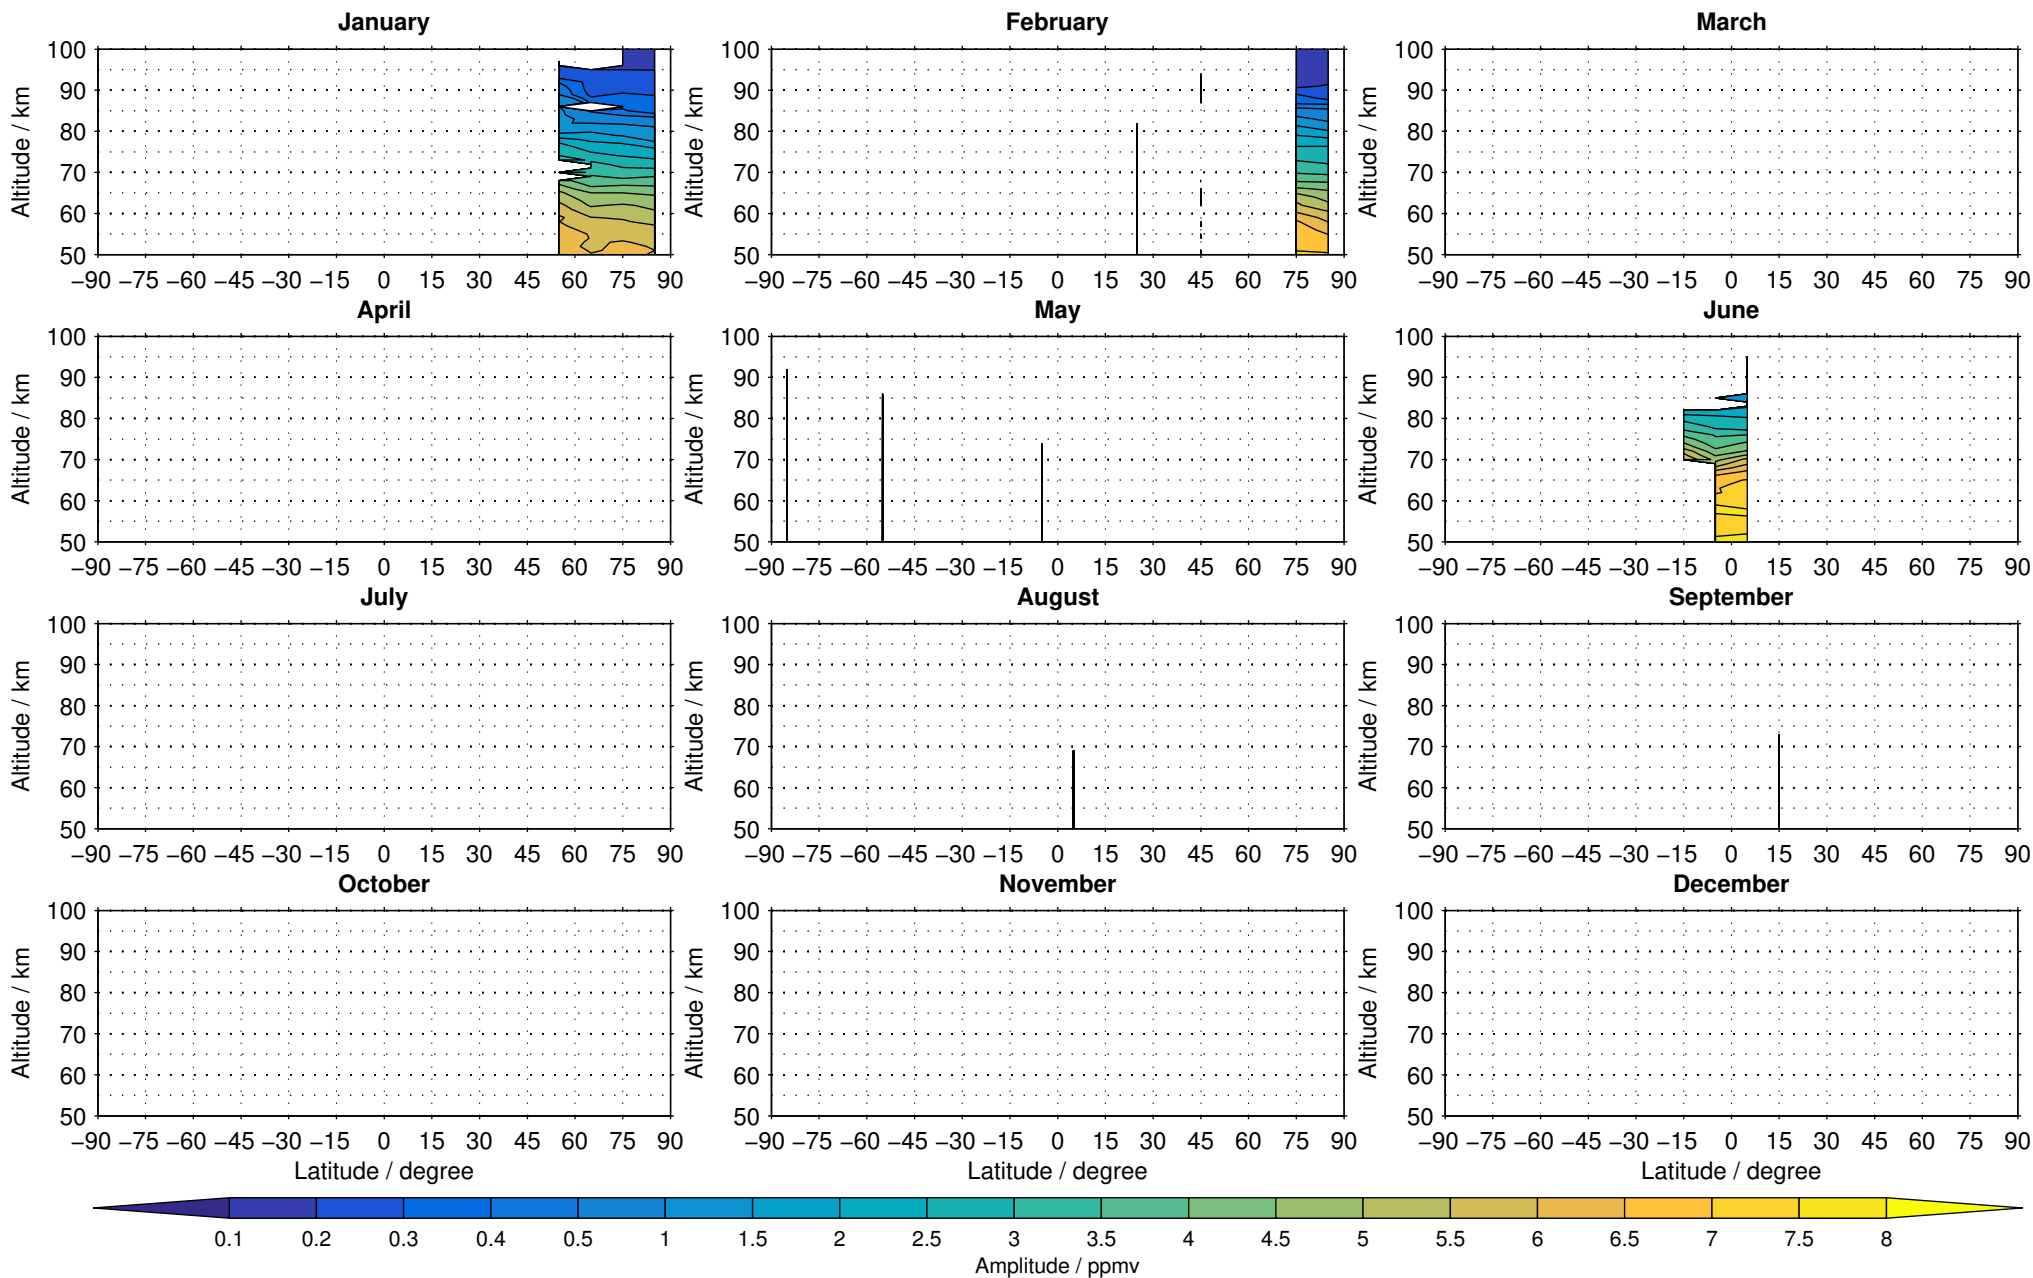

Odin/SMR v2.1 557 GHz FM=13 nighttime water vapour distribution for 2002

Creation Time:
11-04-2017
21:30:02 LT

Odin/SMR v2.1 557 GHz FM=13 nighttime water vapour distribution for 2006

Creation Time:
11-04-2017
21:30:03 LT

Odin/SMR v2.1 557 GHz FM=13 nighttime water vapour distribution for 2007

Creation Time:
11-04-2017
21:30:03 LT

Odin/SMR v2.1 557 GHz FM=13 nighttime water vapour distribution for 2008

Creation Time:
11-04-2017
21:30:04 LT

Odin/SMR v2.1 557 GHz FM=13 nighttime water vapour distribution for 2009

Creation Time:
11-04-2017
21:30:05 LT

Odin/SMR v2.1 557 GHz FM=13 nighttime water vapour distribution for 2010

Creation Time:
11-04-2017
21:30:06 LT

Odin/SMR v2.1 557 GHz FM=13 nighttime water vapour distribution for 2011

Creation Time:
11-04-2017
21:30:07 LT

Odin/SMR v2.1 557 GHz FM=13 nighttime water vapour distribution for 2012

Creation Time:
11-04-2017
21:30:08 LT