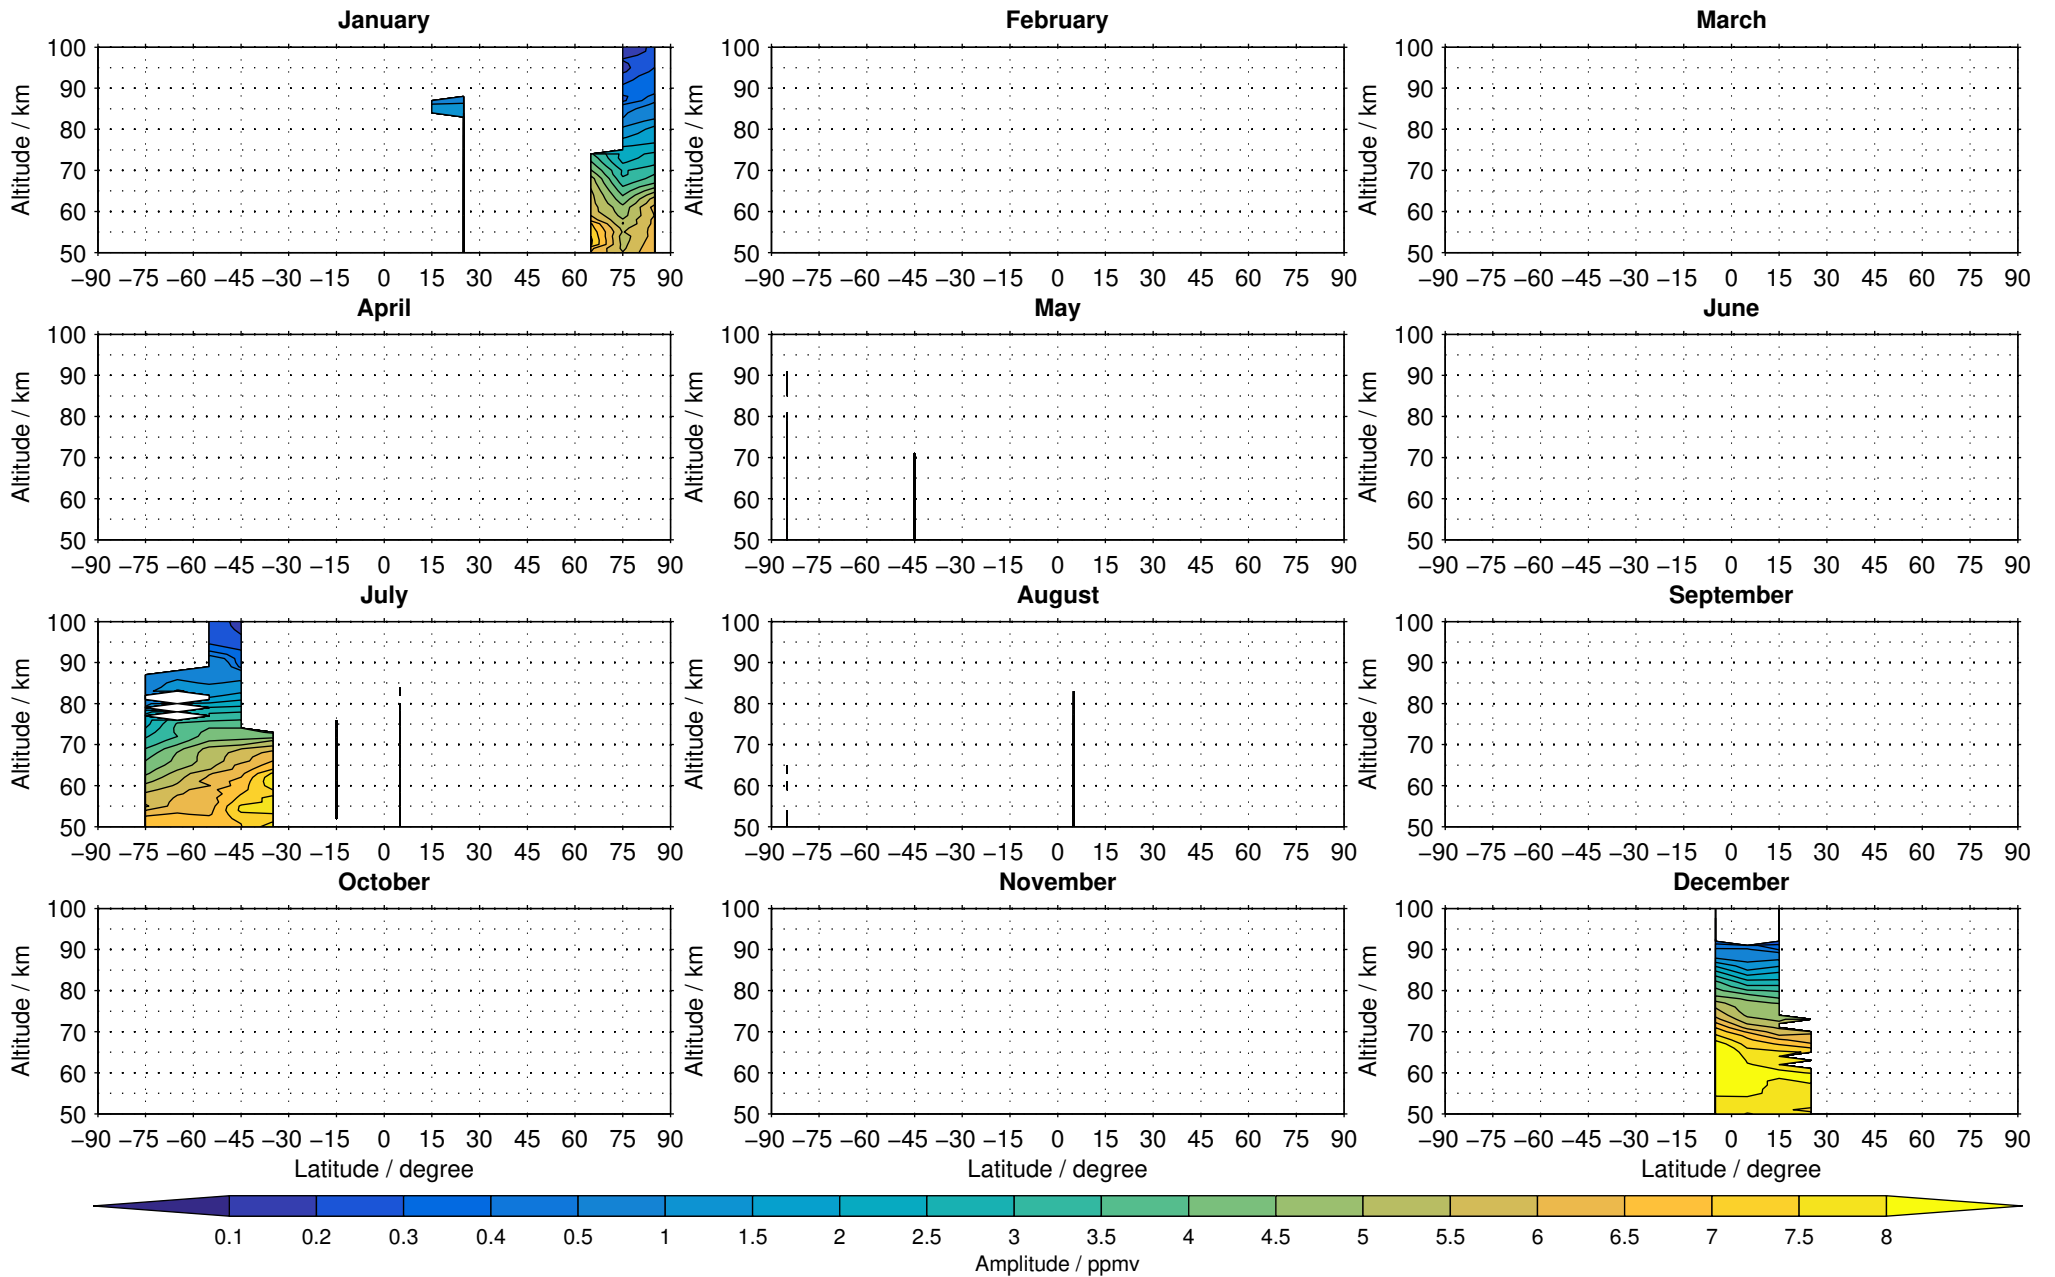

Odin/SMR v2.1 557 GHz FM=13 nighttime water vapour distribution for 2002

Creation Time:
11-04-2017
21:30:02 LT

Odin/SMR v2.1 557 GHz FM=13 nighttime water vapour distribution for 2006

Creation Time:
11-04-2017
21:30:03 LT

Odin/SMR v2.1 557 GHz FM=13 nighttime water vapour distribution for 2007

Creation Time:
11-04-2017
21:30:03 LT

Odin/SMR v2.1 557 GHz FM=13 nighttime water vapour distribution for 2008

Creation Time:
11-04-2017
21:30:04 LT

Odin/SMR v2.1 557 GHz FM=13 nighttime water vapour distribution for 2009

Creation Time:
11-04-2017
21:30:05 LT

Odin/SMR v2.1 557 GHz FM=13 nighttime water vapour distribution for 2010

Creation Time:
11-04-2017
21:30:06 LT

Odin/SMR v2.1 557 GHz FM=13 nighttime water vapour distribution for 2011

Creation Time:
11-04-2017
21:30:07 LT

Odin/SMR v2.1 557 GHz FM=13 nighttime water vapour distribution for 2012

Creation Time:
11-04-2017
21:30:08 LT