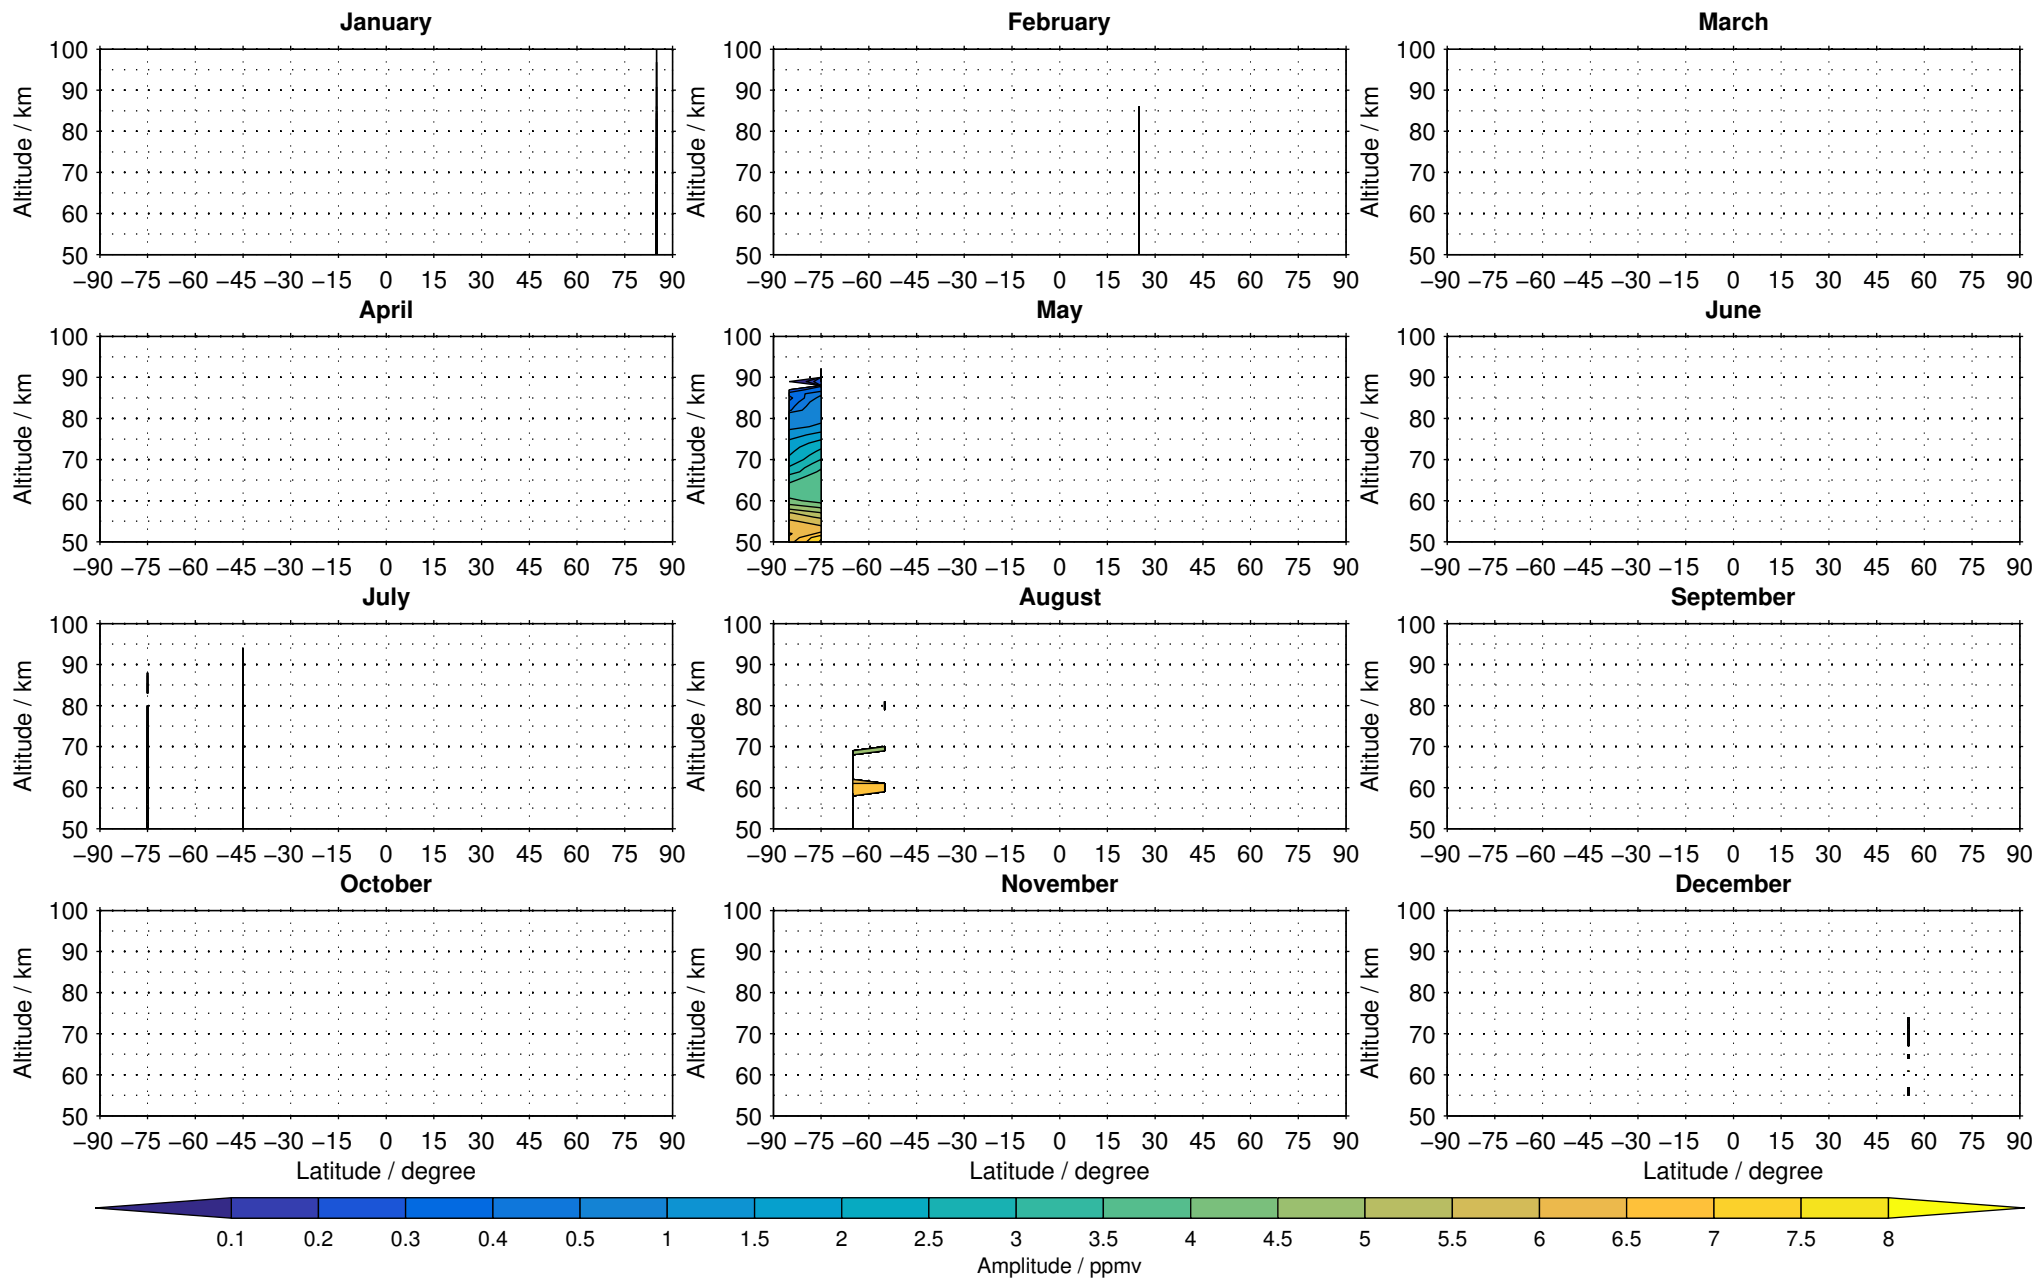

Odin/SMR v2.1 557 GHz FM=13 nighttime water vapour distribution for 2007

Creation Time:
11-04-2017
21:30:03 LT

Odin/SMR v2.1 557 GHz FM=13 nighttime water vapour distribution for 2008

Creation Time:
11-04-2017
21:30:04 LT

Odin/SMR v2.1 557 GHz FM=13 nighttime water vapour distribution for 2009

Creation Time:
11-04-2017
21:30:05 LT

Odin/SMR v2.1 557 GHz FM=13 nighttime water vapour distribution for 2010

Creation Time:
11-04-2017
21:30:06 LT

Odin/SMR v2.1 557 GHz FM=13 nighttime water vapour distribution for 2011

Creation Time:
11-04-2017
21:30:07 LT

Odin/SMR v2.1 557 GHz FM=13 nighttime water vapour distribution for 2012

Creation Time:
11-04-2017
21:30:08 LT

Odin/SMR v2.1 557 GHz FM=13 nighttime water vapour distribution for 2013

Creation Time:
11-04-2017
21:30:09 LT