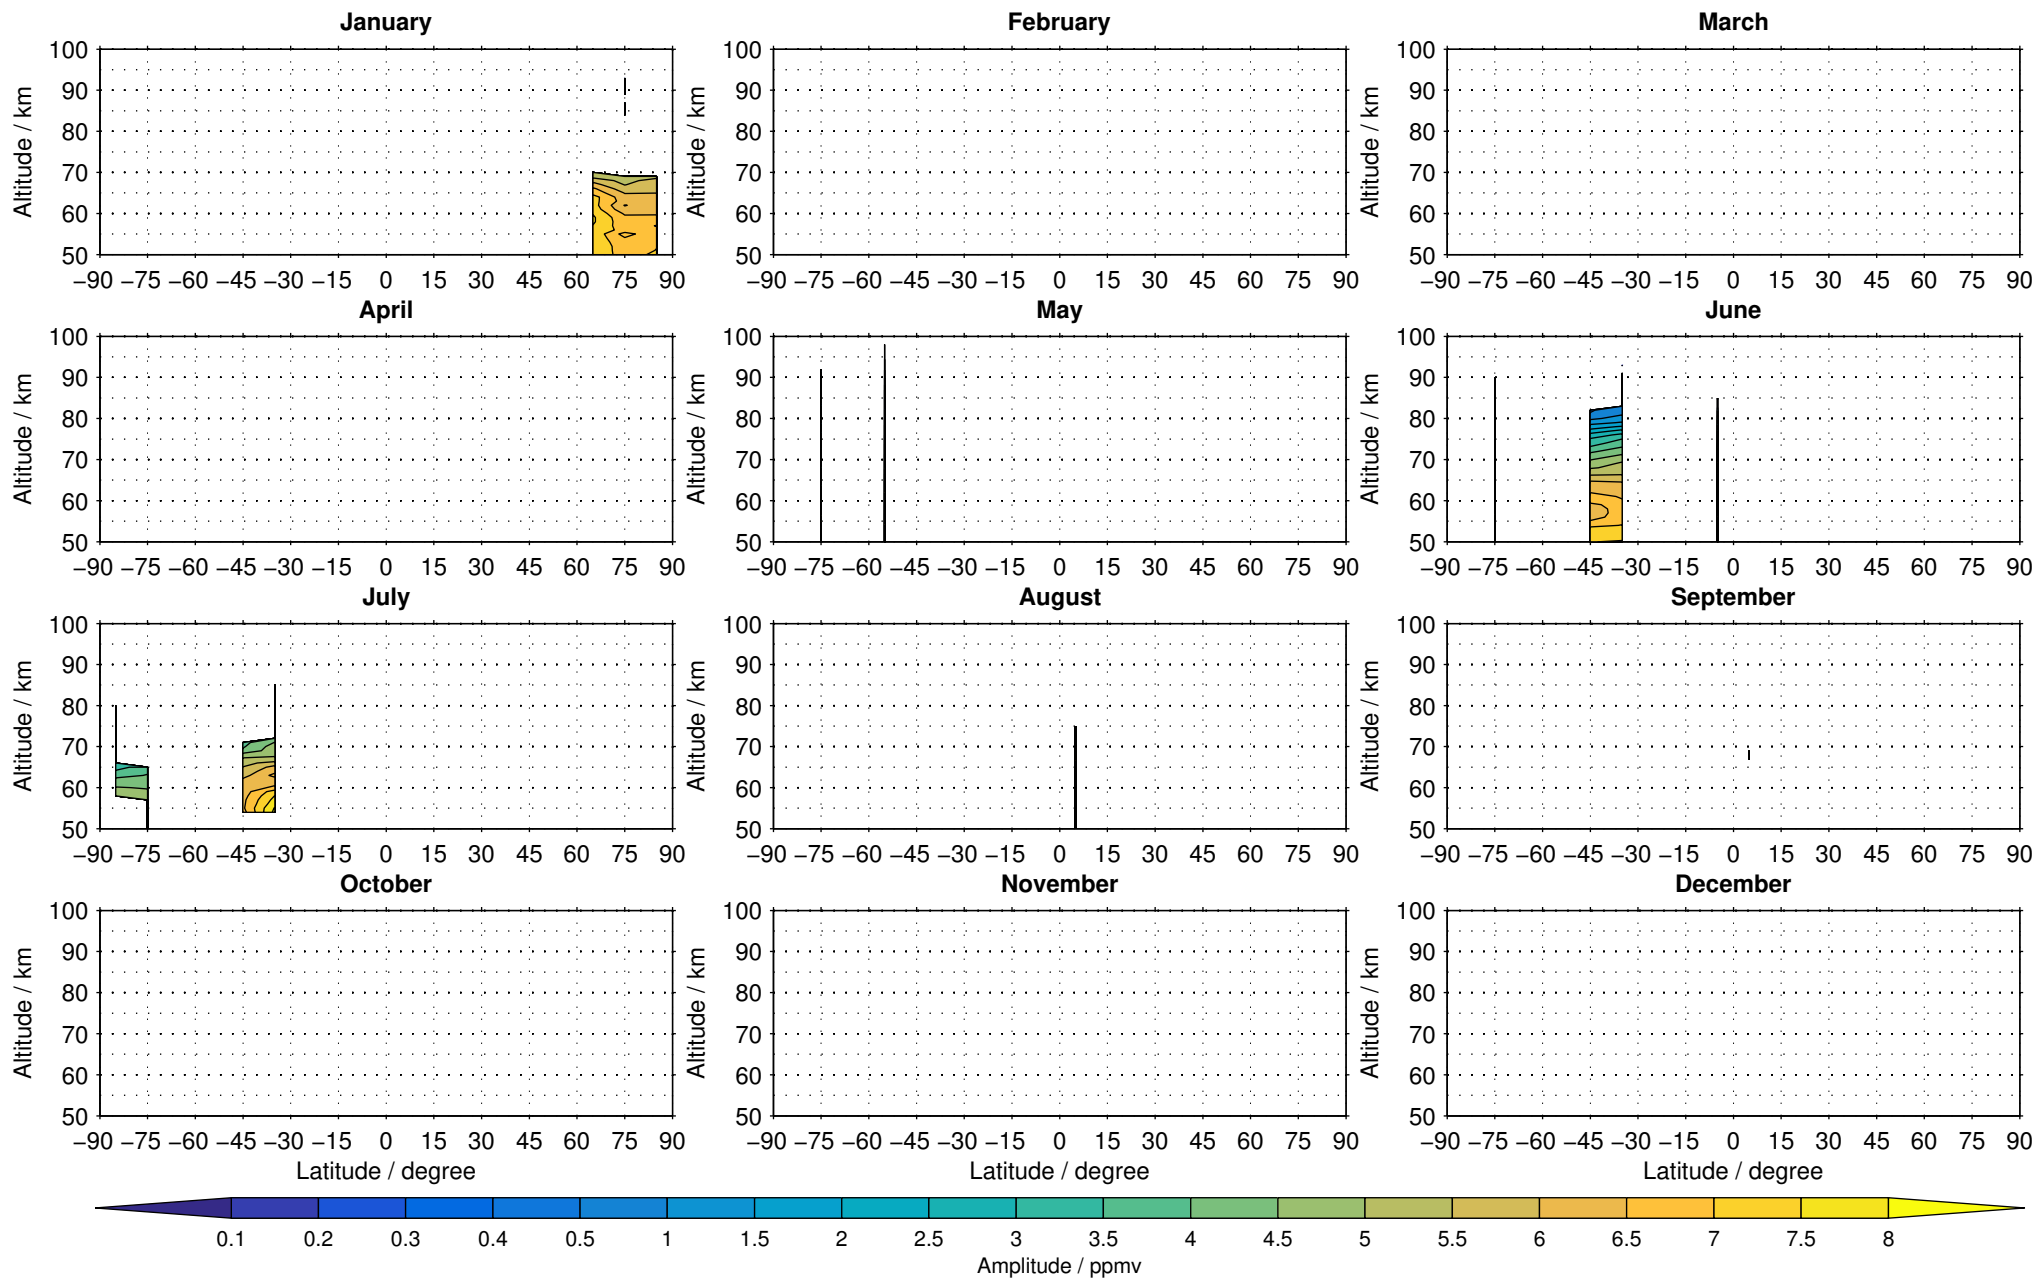

Odin/SMR v2.1 557 GHz FM=13 nighttime water vapour distribution for 2002

Creation Time:
11-04-2017
21:30:02 LT

Odin/SMR v2.1 557 GHz FM=13 nighttime water vapour distribution for 2006

Creation Time:
11-04-2017
21:30:03 LT

Odin/SMR v2.1 557 GHz FM=13 nighttime water vapour distribution for 2007

Creation Time:
11-04-2017
21:30:03 LT

Odin/SMR v2.1 557 GHz FM=13 nighttime water vapour distribution for 2008

Creation Time:
11-04-2017
21:30:04 LT

Odin/SMR v2.1 557 GHz FM=13 nighttime water vapour distribution for 2009

Creation Time:
11-04-2017
21:30:05 LT

Odin/SMR v2.1 557 GHz FM=13 nighttime water vapour distribution for 2010

Creation Time:
11-04-2017
21:30:06 LT

Odin/SMR v2.1 557 GHz FM=13 nighttime water vapour distribution for 2011

Creation Time:
11-04-2017
21:30:07 LT

Odin/SMR v2.1 557 GHz FM=13 nighttime water vapour distribution for 2012

Creation Time:
11-04-2017
21:30:08 LT