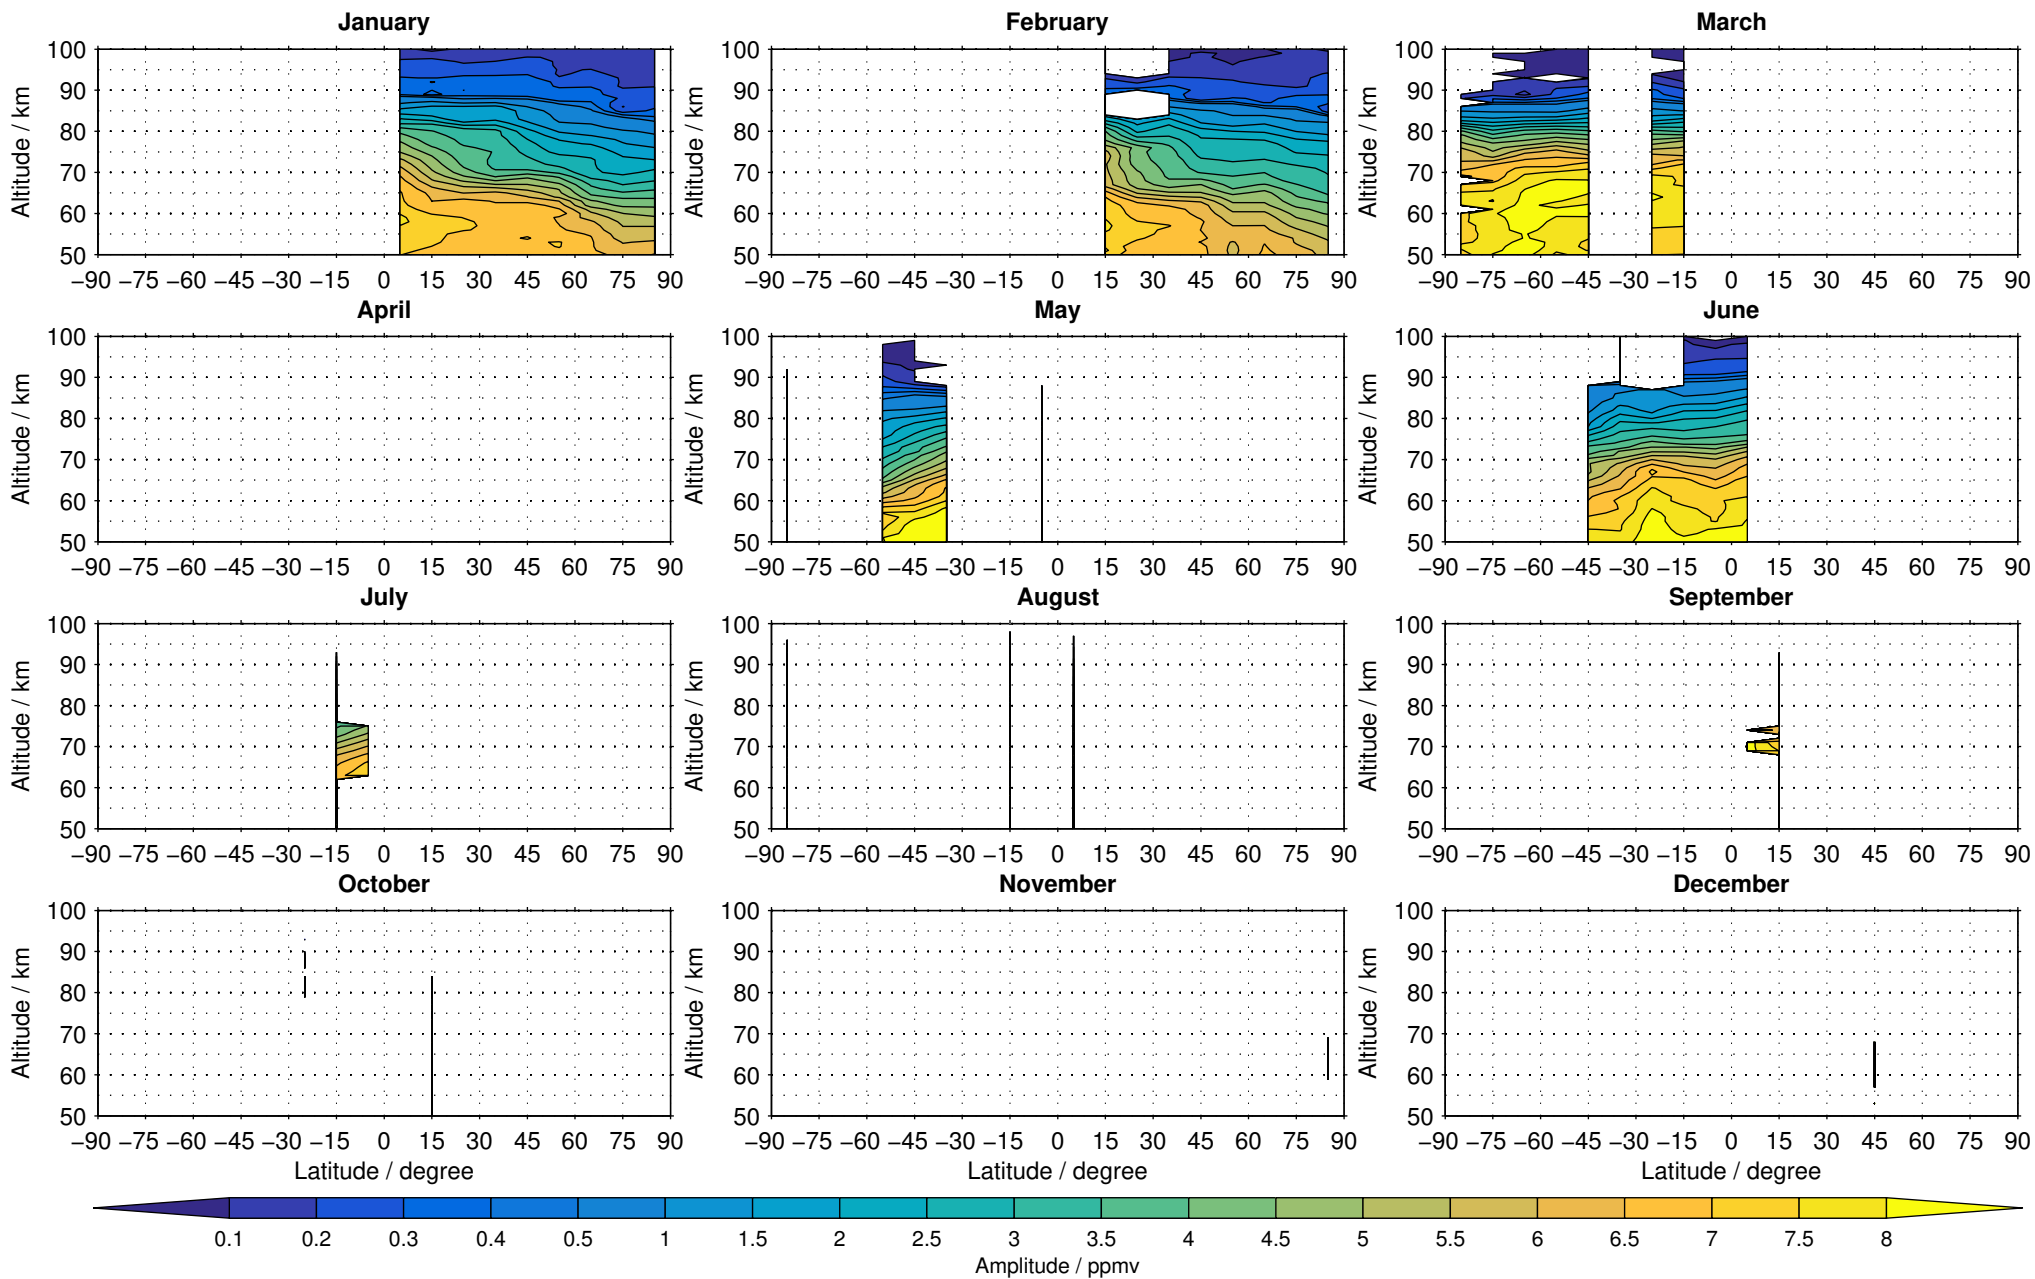

Odin/SMR v2.1 557 GHz FM=13 nighttime water vapour distribution for 2002

Creation Time:
11-04-2017
21:30:02 LT

Odin/SMR v2.1 557 GHz FM=13 nighttime water vapour distribution for 2006

Creation Time:
11-04-2017
21:30:03 LT

Odin/SMR v2.1 557 GHz FM=13 nighttime water vapour distribution for 2007

Creation Time:
11-04-2017
21:30:03 LT

Odin/SMR v2.1 557 GHz FM=13 nighttime water vapour distribution for 2008

Creation Time:
11-04-2017
21:30:04 LT

Odin/SMR v2.1 557 GHz FM=13 nighttime water vapour distribution for 2009

Creation Time:
11-04-2017
21:30:05 LT

Odin/SMR v2.1 557 GHz FM=13 nighttime water vapour distribution for 2010

Creation Time:
11-04-2017
21:30:06 LT

Odin/SMR v2.1 557 GHz FM=13 nighttime water vapour distribution for 2011

Creation Time:
11-04-2017
21:30:07 LT

Odin/SMR v2.1 557 GHz FM=13 nighttime water vapour distribution for 2012

Creation Time:
11-04-2017
21:30:08 LT