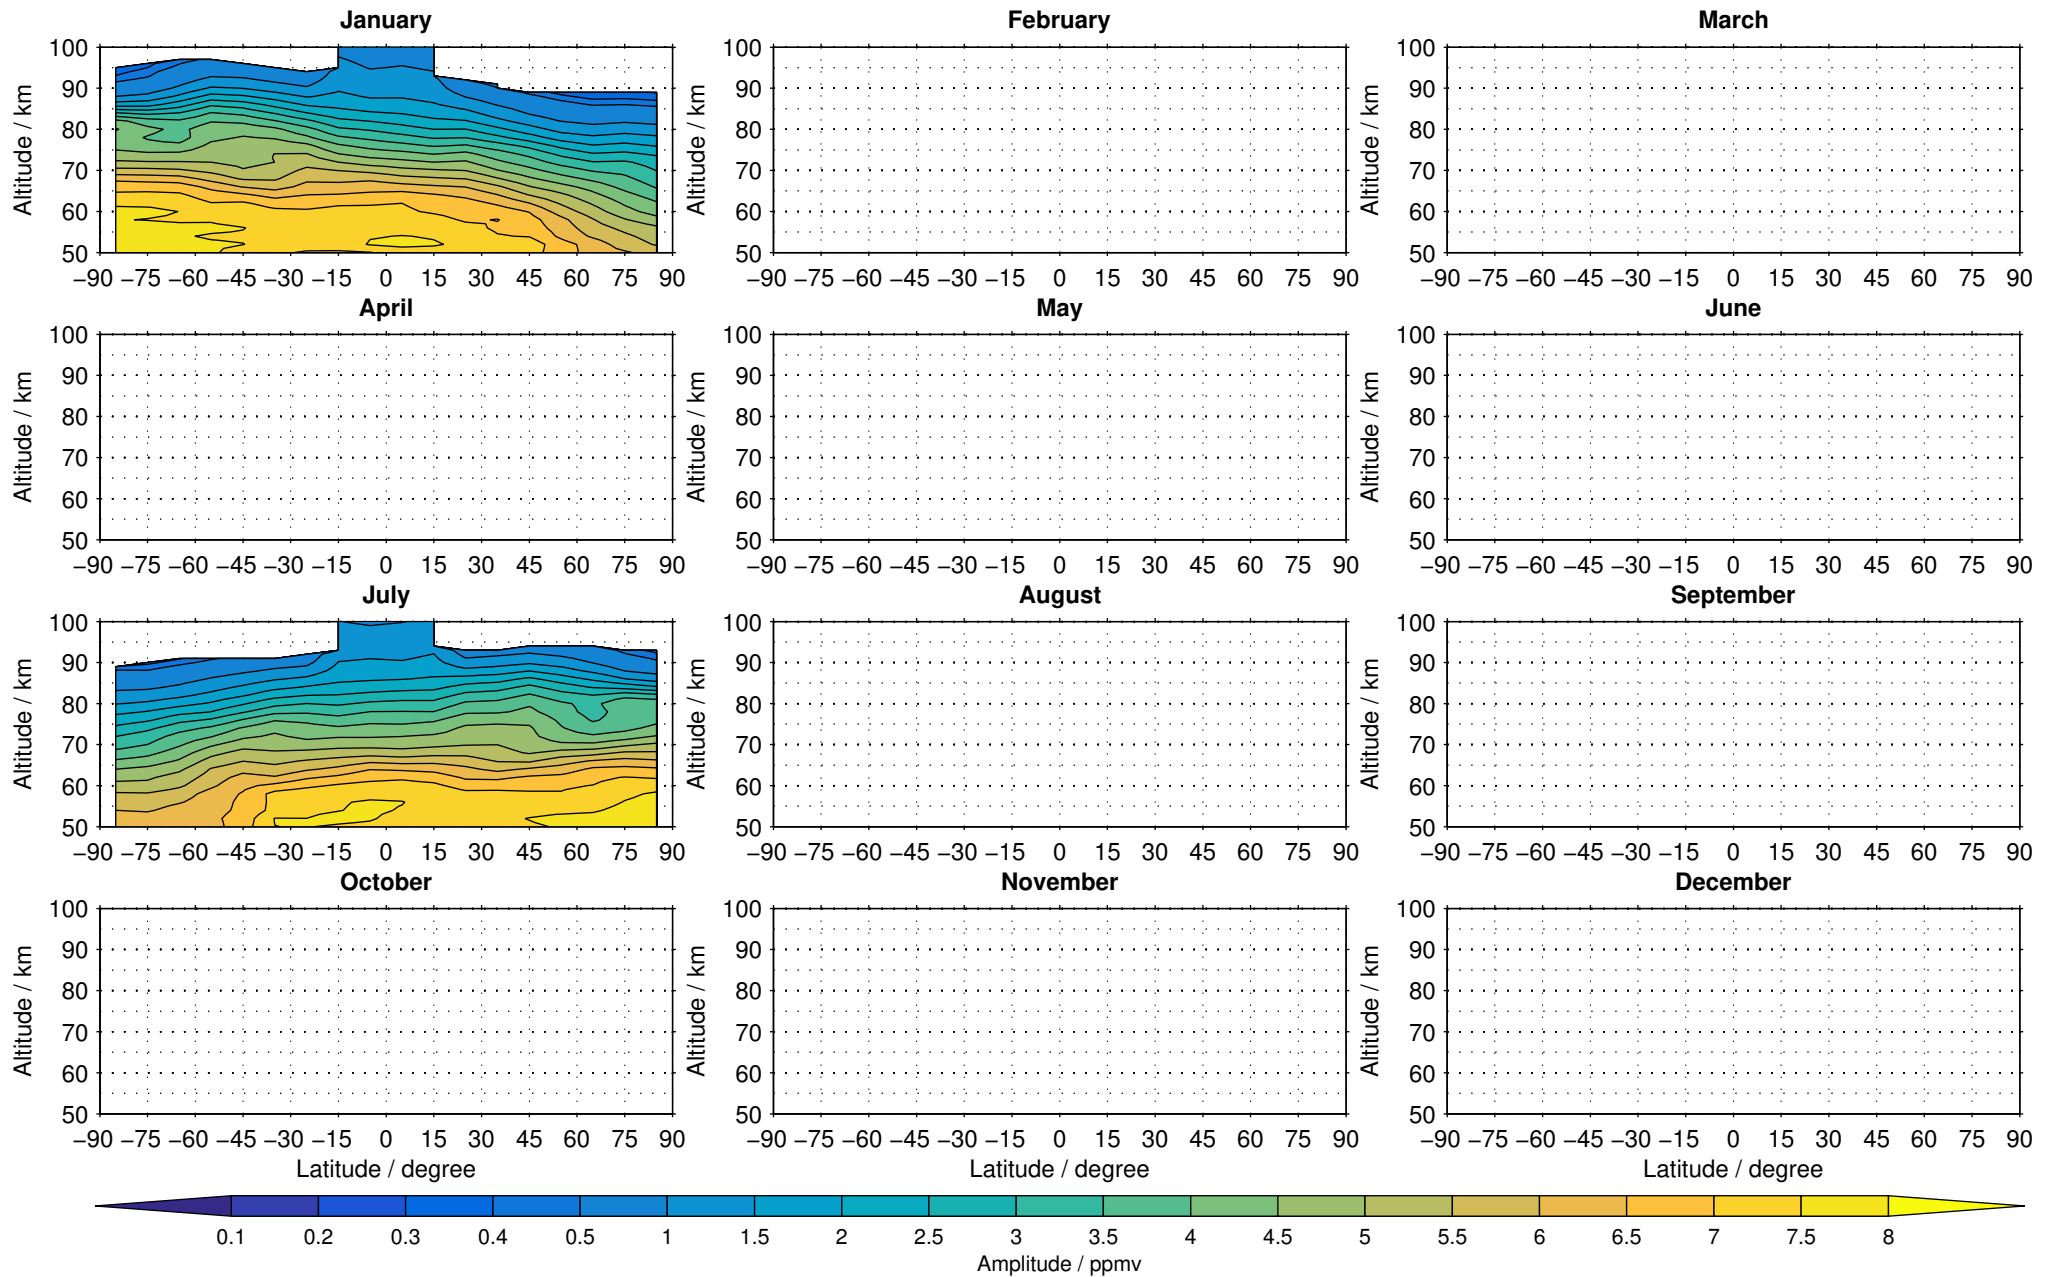

Envisat/MIPAS (IMKIAA) V5R v722 NLC water vapour distribution for 2005

Creation Time:
11-04-2017
21:26:20 LT

Envisat/MIPAS (IMKIAA) V5R v722 NLC water vapour distribution for 2007

Creation Time:
11-04-2017
21:26:21 LT

Envisat/MIPAS (IMKIAA) V5R v722 NLC water vapour distribution for 2008

Creation Time:
11-04-2017
21:26:21 LT

Envisat/MIPAS (IMKIAA) V5R v722 NLC water vapour distribution for 2009

Creation Time:
11-04-2017
21:26:22 LT

Envisat/MIPAS (IMKIAA) V5R v722 NLC water vapour distribution for 2010

Creation Time:
11-04-2017
21:26:23 LT

Envisat/MIPAS (IMKIAA) V5R v722 NLC water vapour distribution for 2011

Creation Time:
11-04-2017
21:26:24 LT