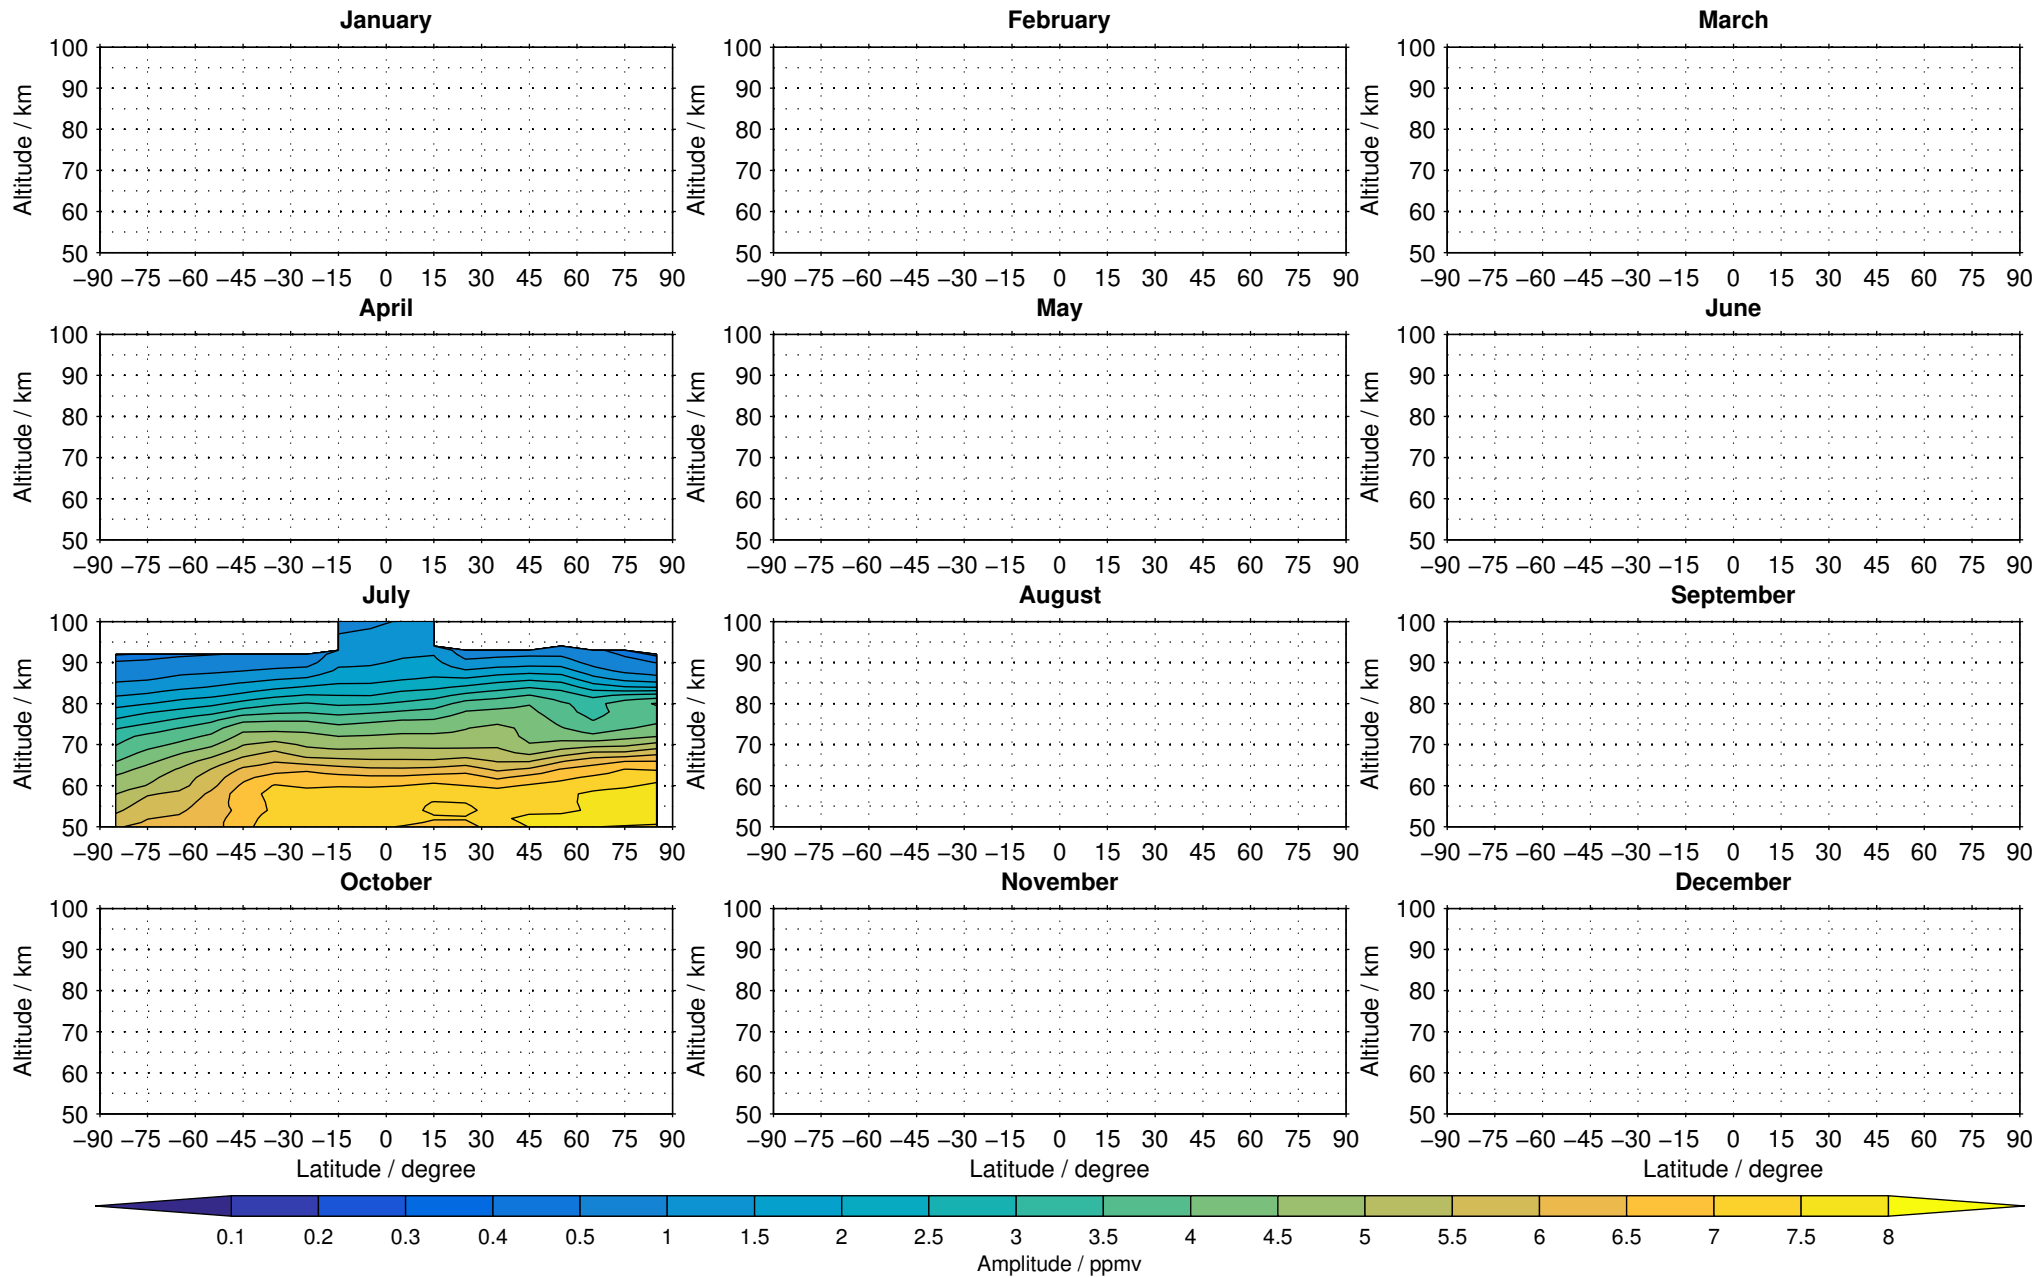

Envisat/MIPAS (IMKIAA) V5R v722 NLC water vapour distribution for 2005

Creation Time:
11-04-2017
21:26:20 LT

Envisat/MIPAS (IMKIAA) V5R v722 NLC water vapour distribution for 2007

Creation Time:
11-04-2017
21:26:21 LT

Envisat/MIPAS (IMKIAA) V5R v722 NLC water vapour distribution for 2008

Creation Time:
11-04-2017
21:26:21 LT

Envisat/MIPAS (IMKIAA) V5R v722 NLC water vapour distribution for 2009

Creation Time:
11-04-2017
21:26:22 LT

Envisat/MIPAS (IMKIAA) V5R v722 NLC water vapour distribution for 2010

Creation Time:
11-04-2017
21:26:23 LT

Envisat/MIPAS (IMKIAA) V5R v722 NLC water vapour distribution for 2011

Creation Time:
11-04-2017
21:26:24 LT