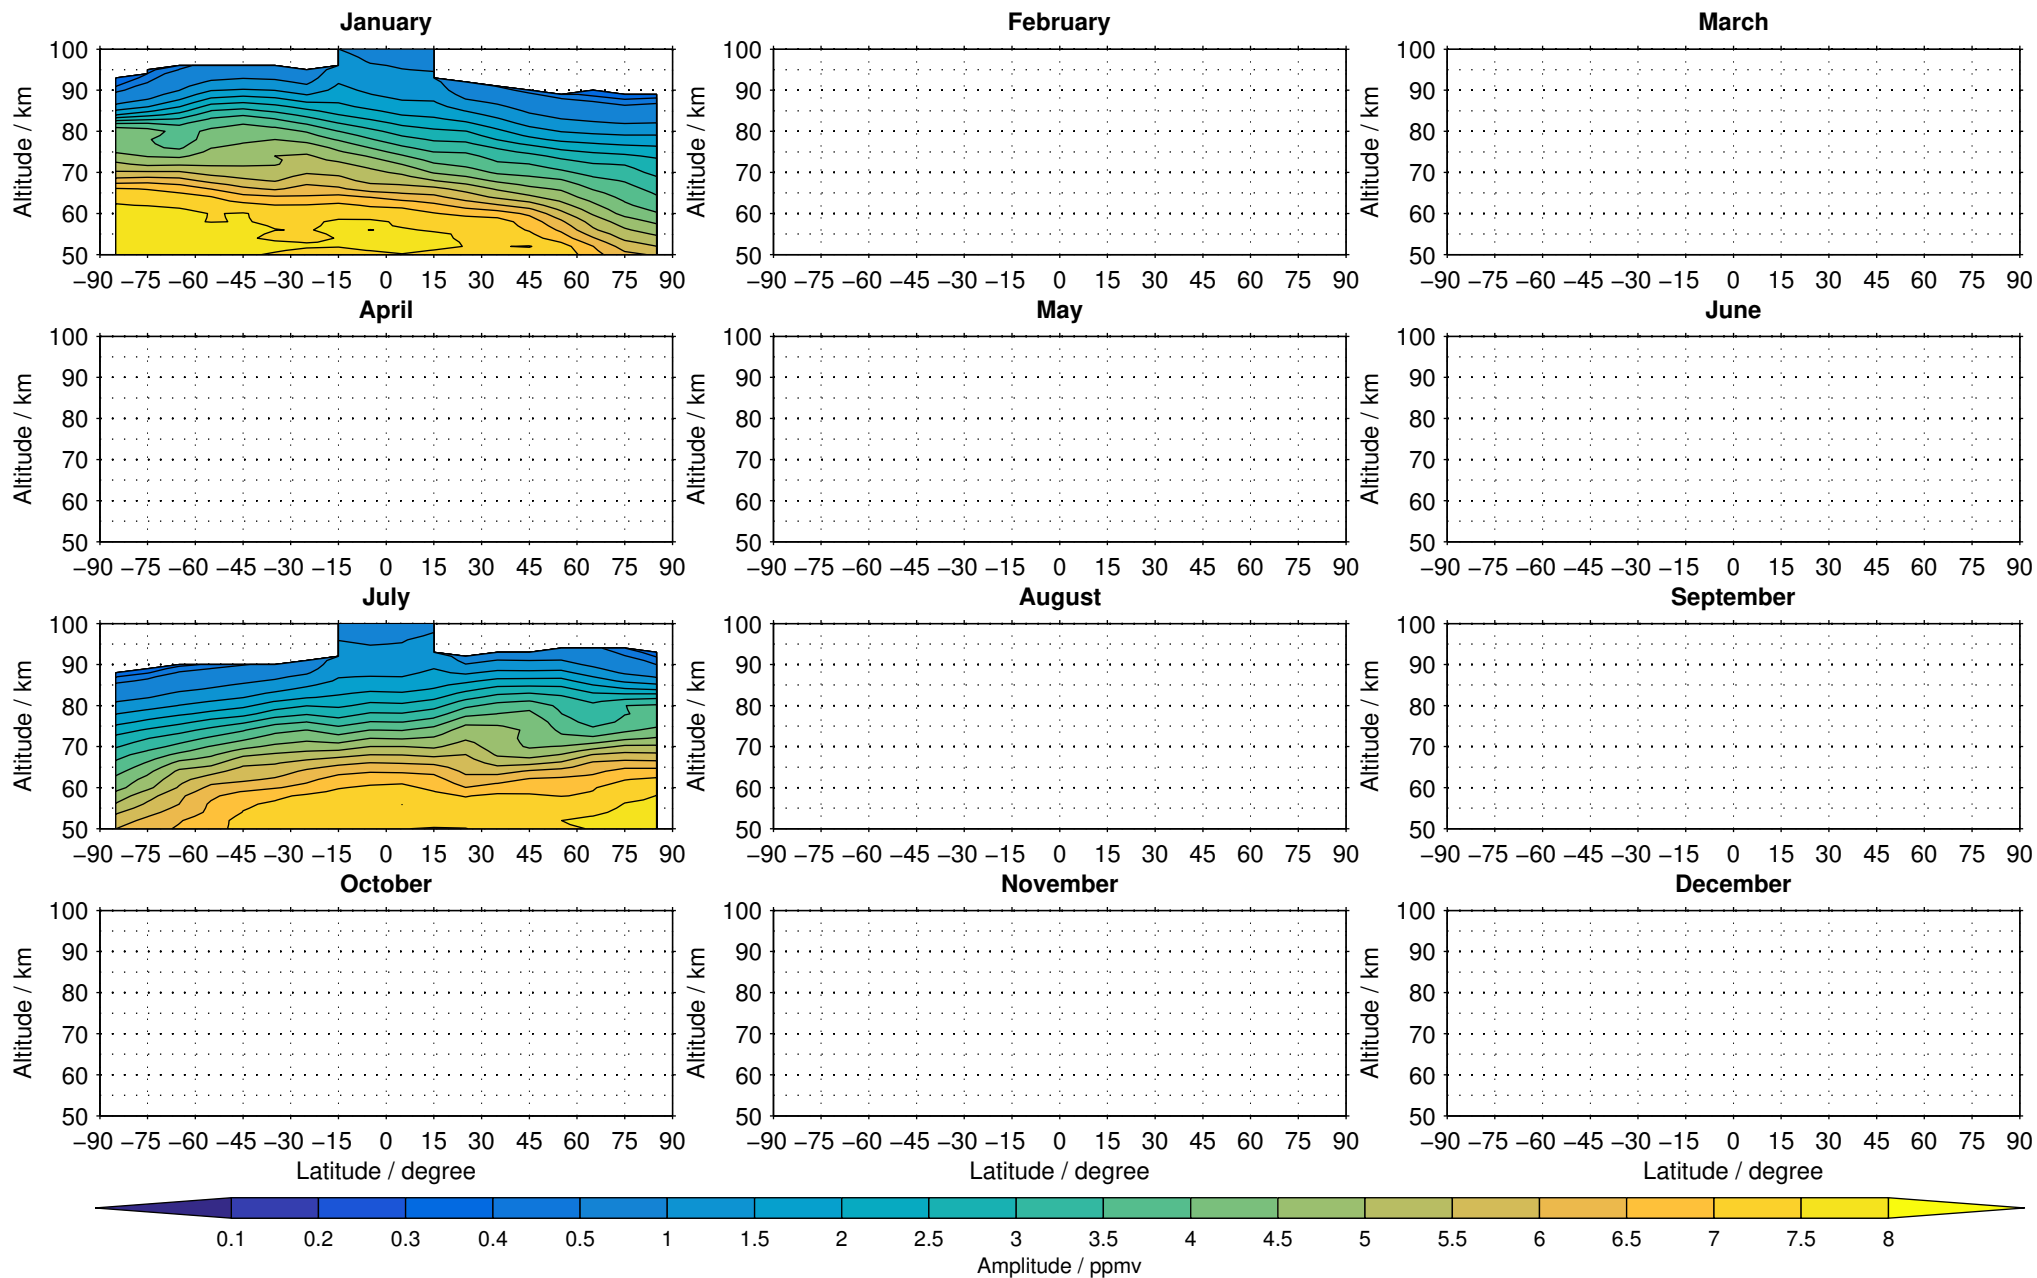

Envisat/MIPAS (IMKIAA) V5R v722 NLC water vapour distribution for 2008

Creation Time:
11-04-2017
21:26:21 LT

Envisat/MIPAS (IMKIAA) V5R v722 NLC water vapour distribution for 2009

Creation Time:
11-04-2017
21:26:22 LT

Envisat/MIPAS (IMKIAA) V5R v722 NLC water vapour distribution for 2010

Creation Time:
11-04-2017
21:26:23 LT

Envisat/MIPAS (IMKIAA) V5R v722 NLC water vapour distribution for 2011

Creation Time:
11-04-2017
21:26:24 LT