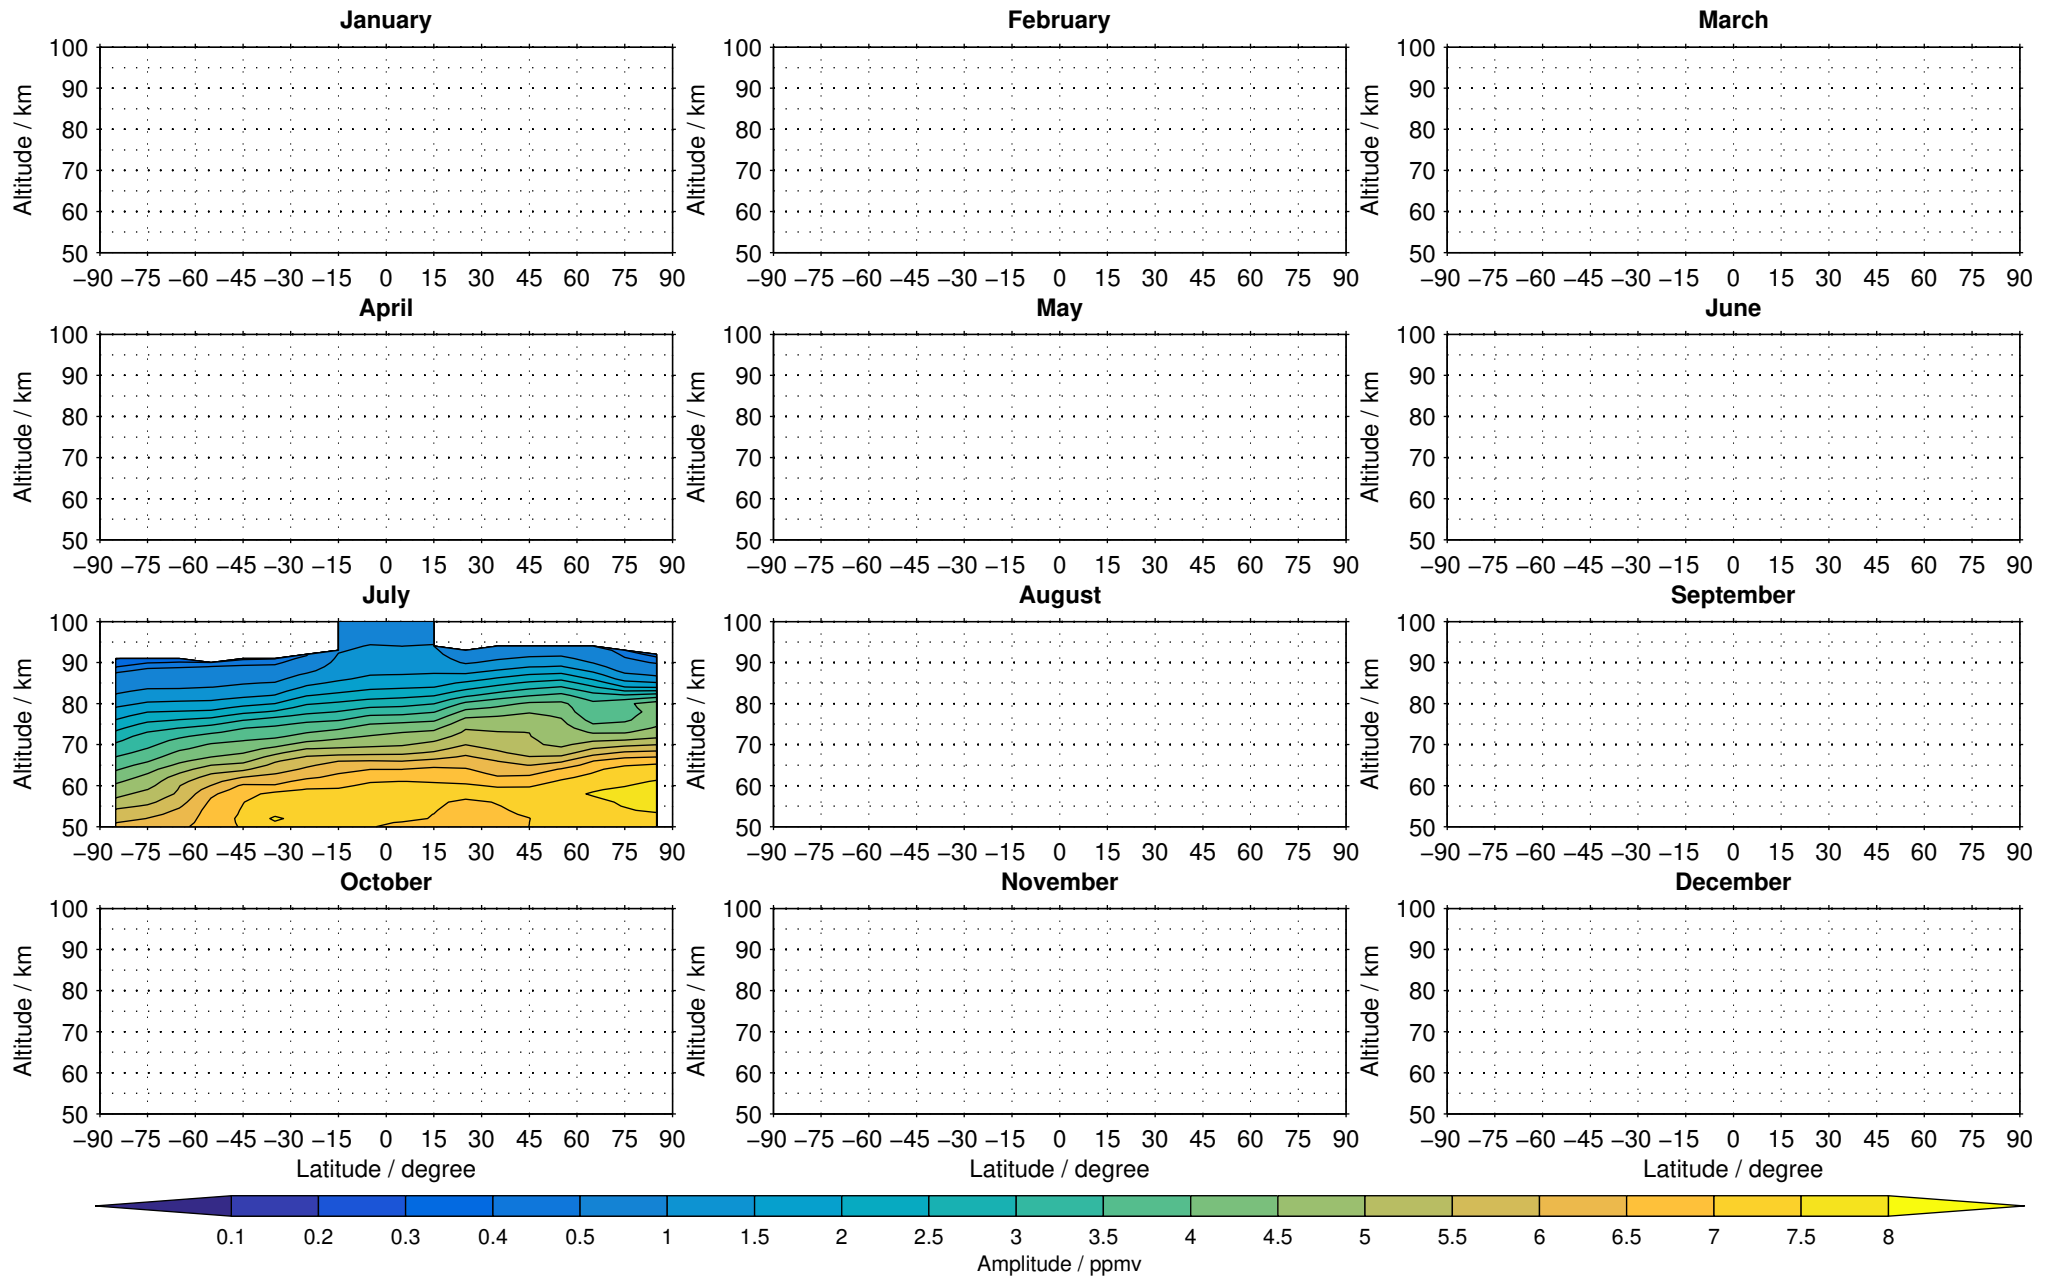

Envisat/MIPAS (IMKIAA) V5R v722 NLC water vapour distribution for 2005

Creation Time:
11-04-2017
21:26:20 LT

Envisat/MIPAS (IMKIAA) V5R v722 NLC water vapour distribution for 2007

Creation Time:
11-04-2017
21:26:21 LT

Envisat/MIPAS (IMKIAA) V5R v722 NLC water vapour distribution for 2008

Creation Time:
11-04-2017
21:26:21 LT

Envisat/MIPAS (IMKIAA) V5R v722 NLC water vapour distribution for 2009

Creation Time:
11-04-2017
21:26:22 LT

Envisat/MIPAS (IMKIAA) V5R v722 NLC water vapour distribution for 2010

Creation Time:
11-04-2017
21:26:23 LT

Envisat/MIPAS (IMKIAA) V5R v722 NLC water vapour distribution for 2011

Creation Time:
11-04-2017
21:26:24 LT