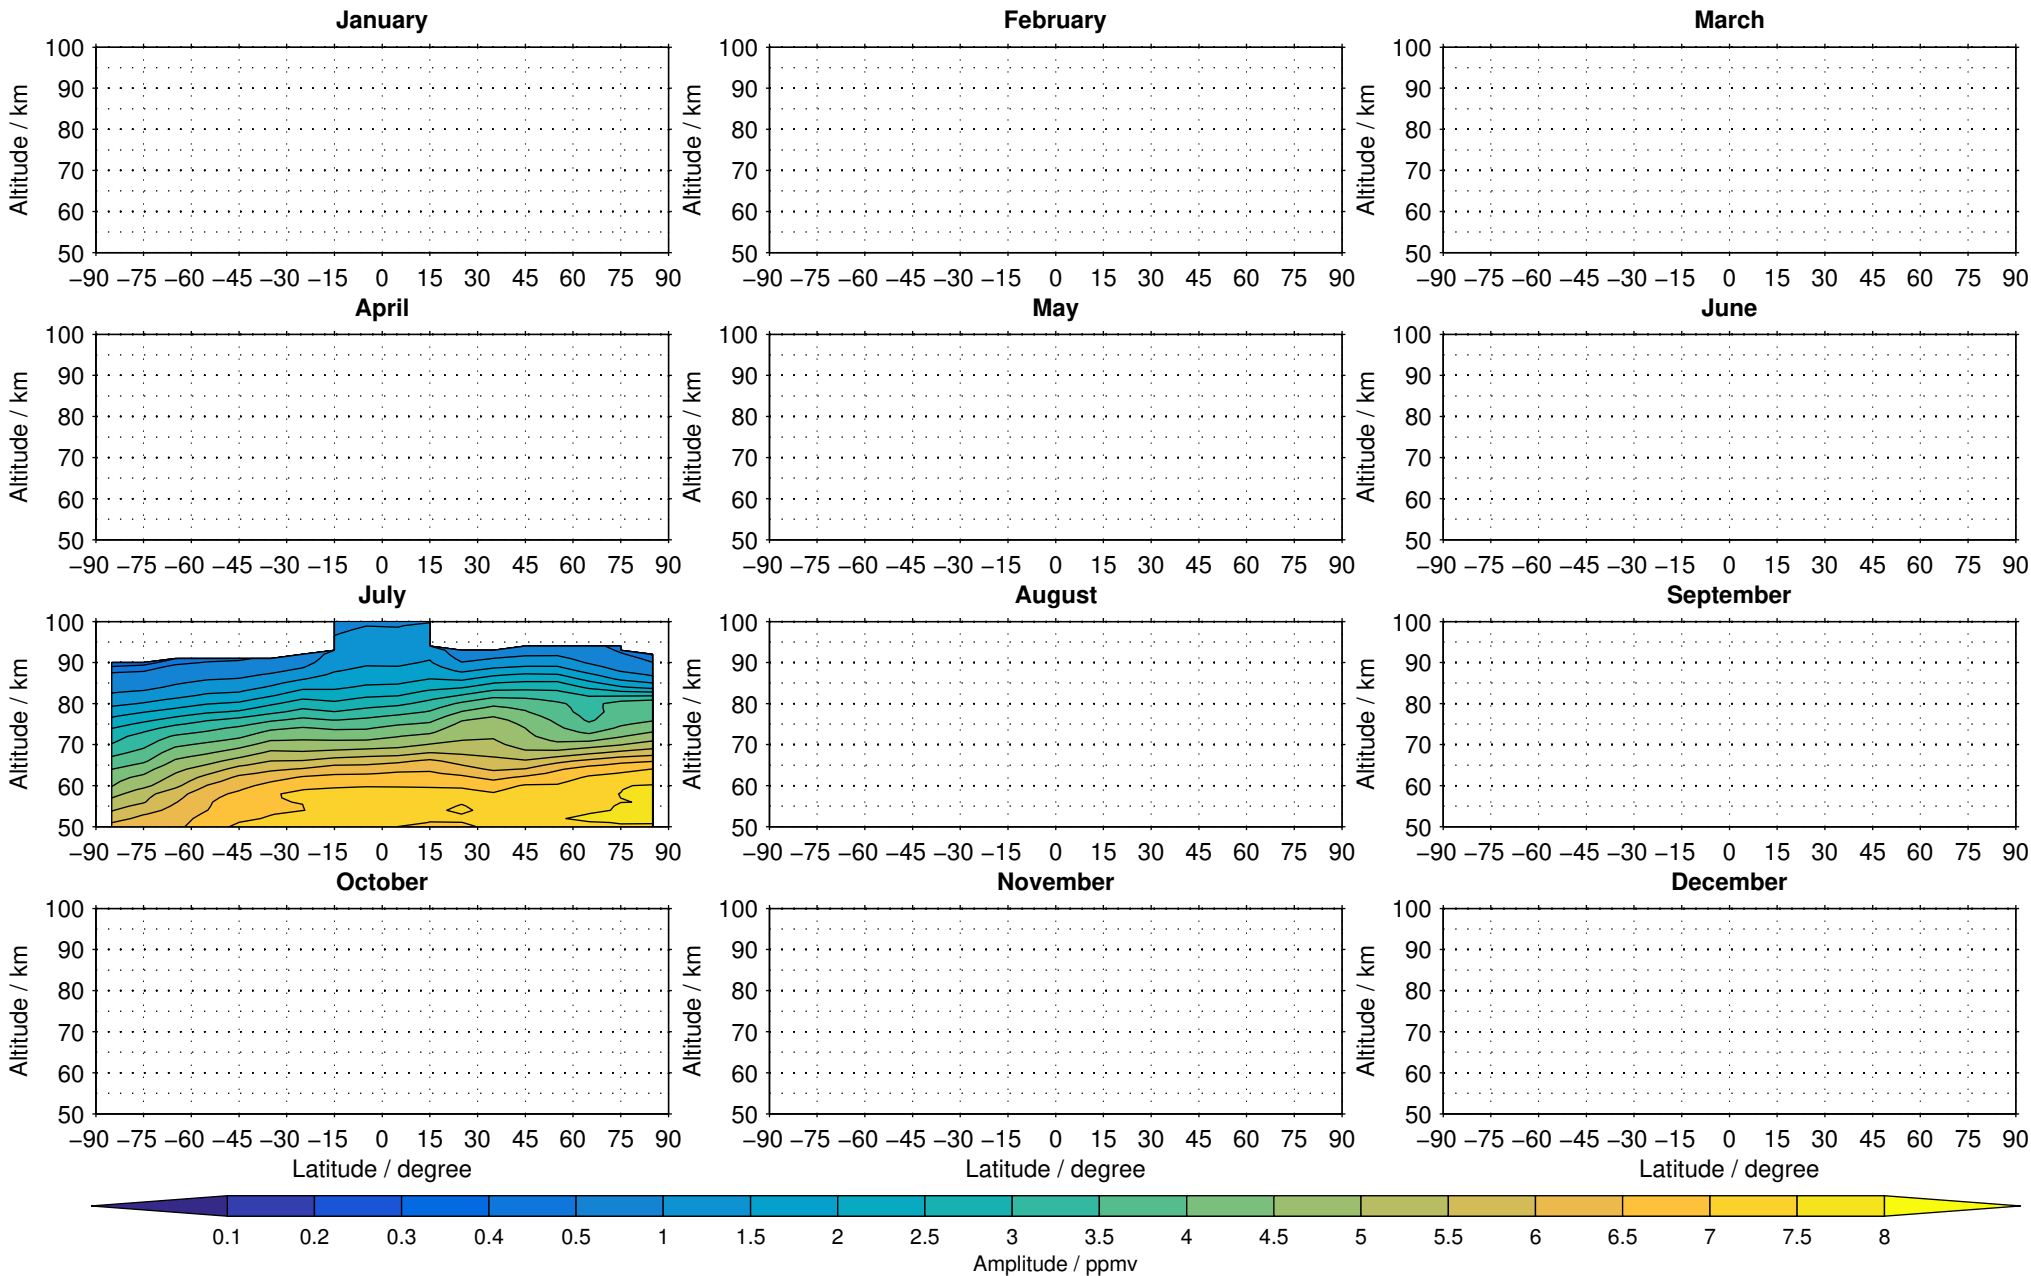

Envisat/MIPAS (IMKIAA) V5R v722 NLC water vapour distribution for 2005

Creation Time:
11-04-2017
21:26:20 LT

Envisat/MIPAS (IMKIAA) V5R v722 NLC water vapour distribution for 2007

Creation Time:
11-04-2017
21:26:21 LT

Envisat/MIPAS (IMKIAA) V5R v722 NLC water vapour distribution for 2008

Creation Time:
11-04-2017
21:26:21 LT

Envisat/MIPAS (IMKIAA) V5R v722 NLC water vapour distribution for 2009

Creation Time:
11-04-2017
21:26:22 LT

Envisat/MIPAS (IMKIAA) V5R v722 NLC water vapour distribution for 2010

Creation Time:
11-04-2017
21:26:23 LT

Envisat/MIPAS (IMKIAA) V5R v722 NLC water vapour distribution for 2011

Creation Time:
11-04-2017
21:26:24 LT