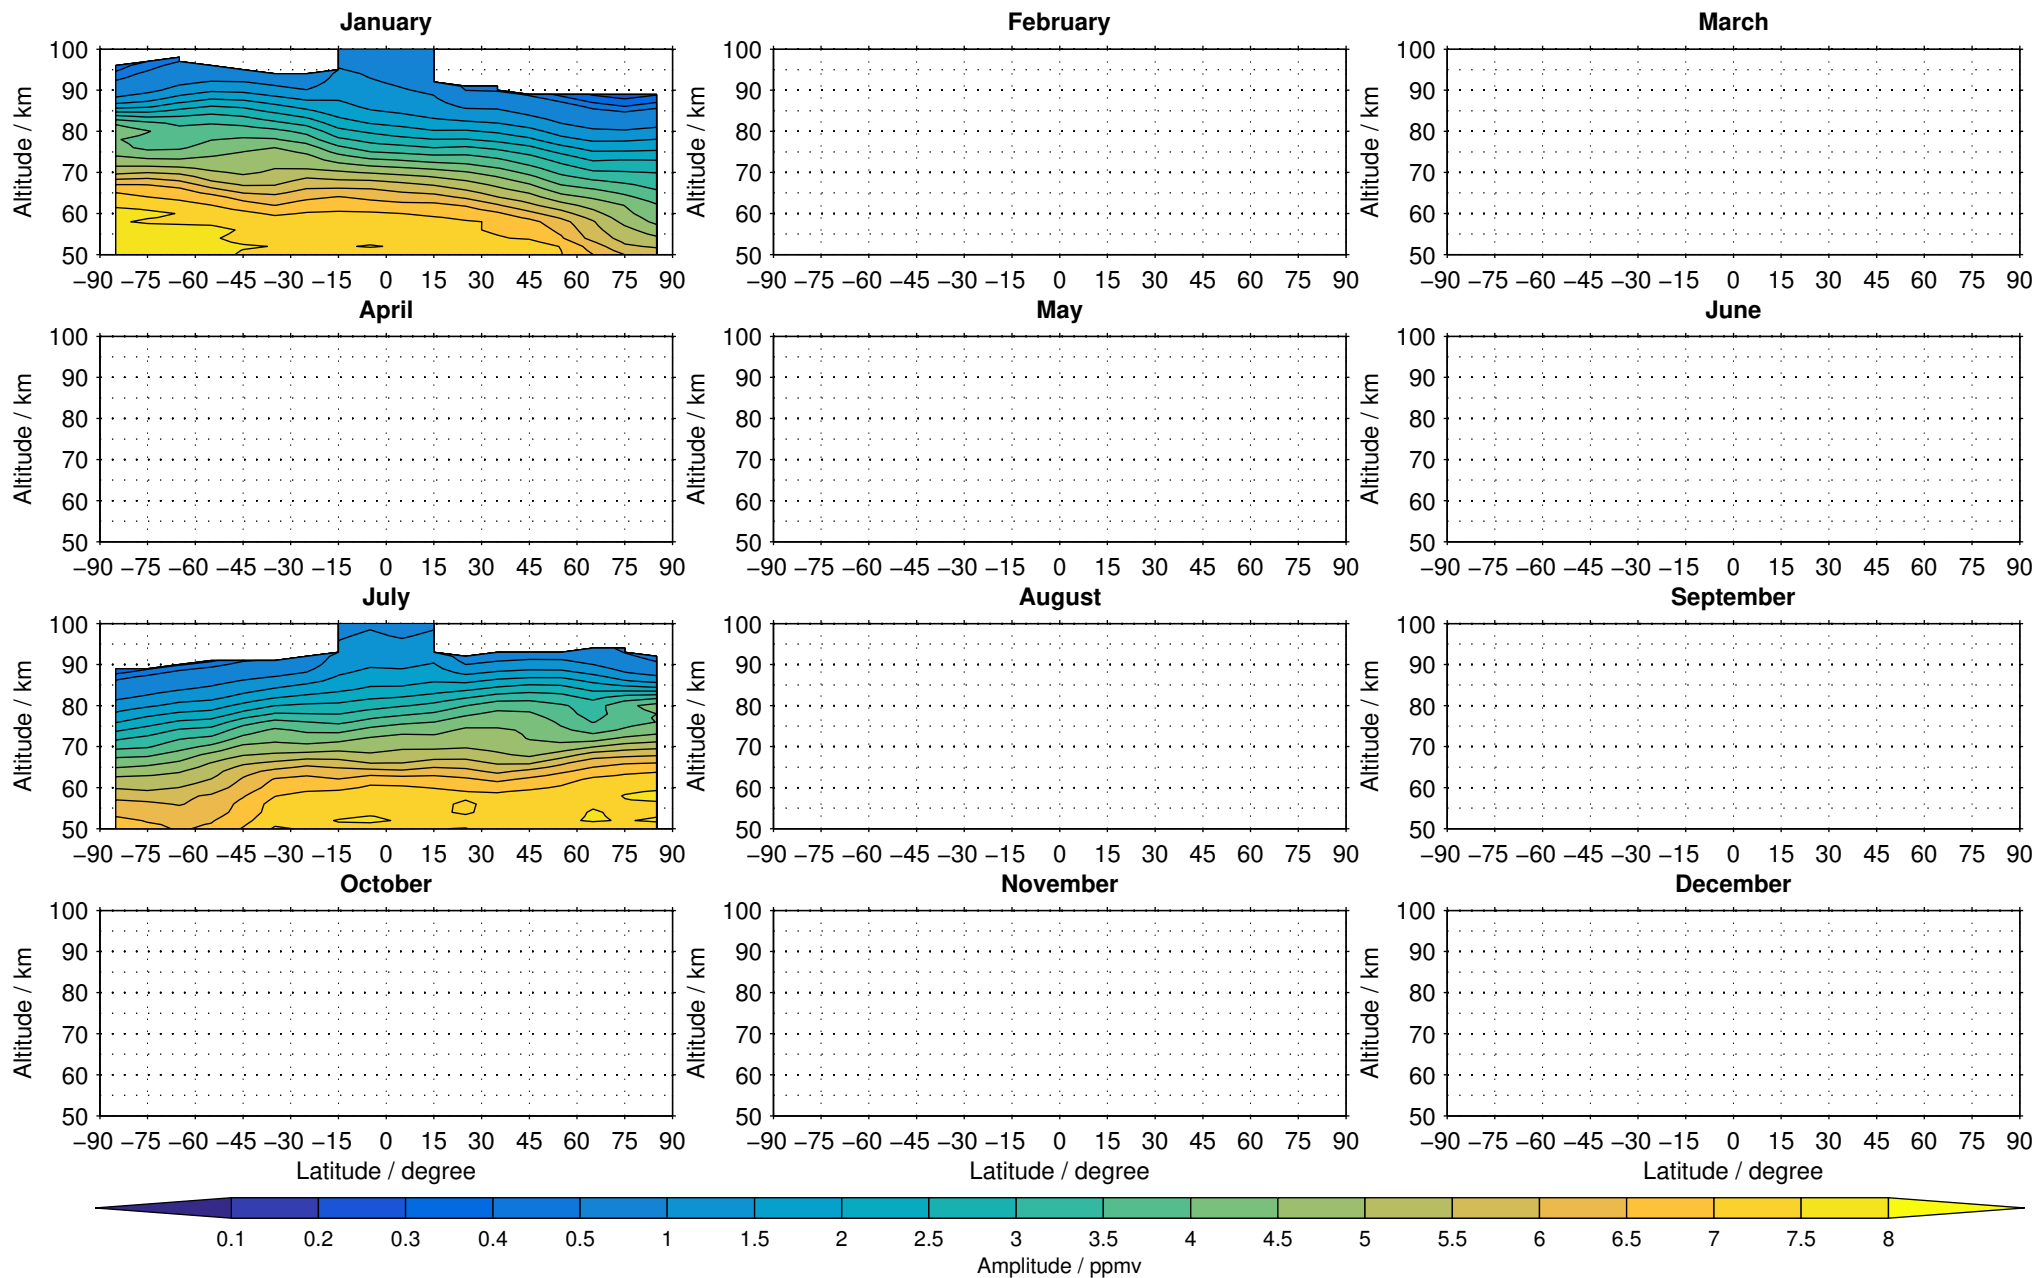

Envisat/MIPAS (IMKIAA) V5R v722 NLC water vapour distribution for 2008

Creation Time:
11-04-2017
21:26:21 LT

Envisat/MIPAS (IMKIAA) V5R v722 NLC water vapour distribution for 2009

Creation Time:
11-04-2017
21:26:22 LT

Envisat/MIPAS (IMKIAA) V5R v722 NLC water vapour distribution for 2010

Creation Time:
11-04-2017
21:26:23 LT

Envisat/MIPAS (IMKIAA) V5R v722 NLC water vapour distribution for 2011

Creation Time:
11-04-2017
21:26:24 LT