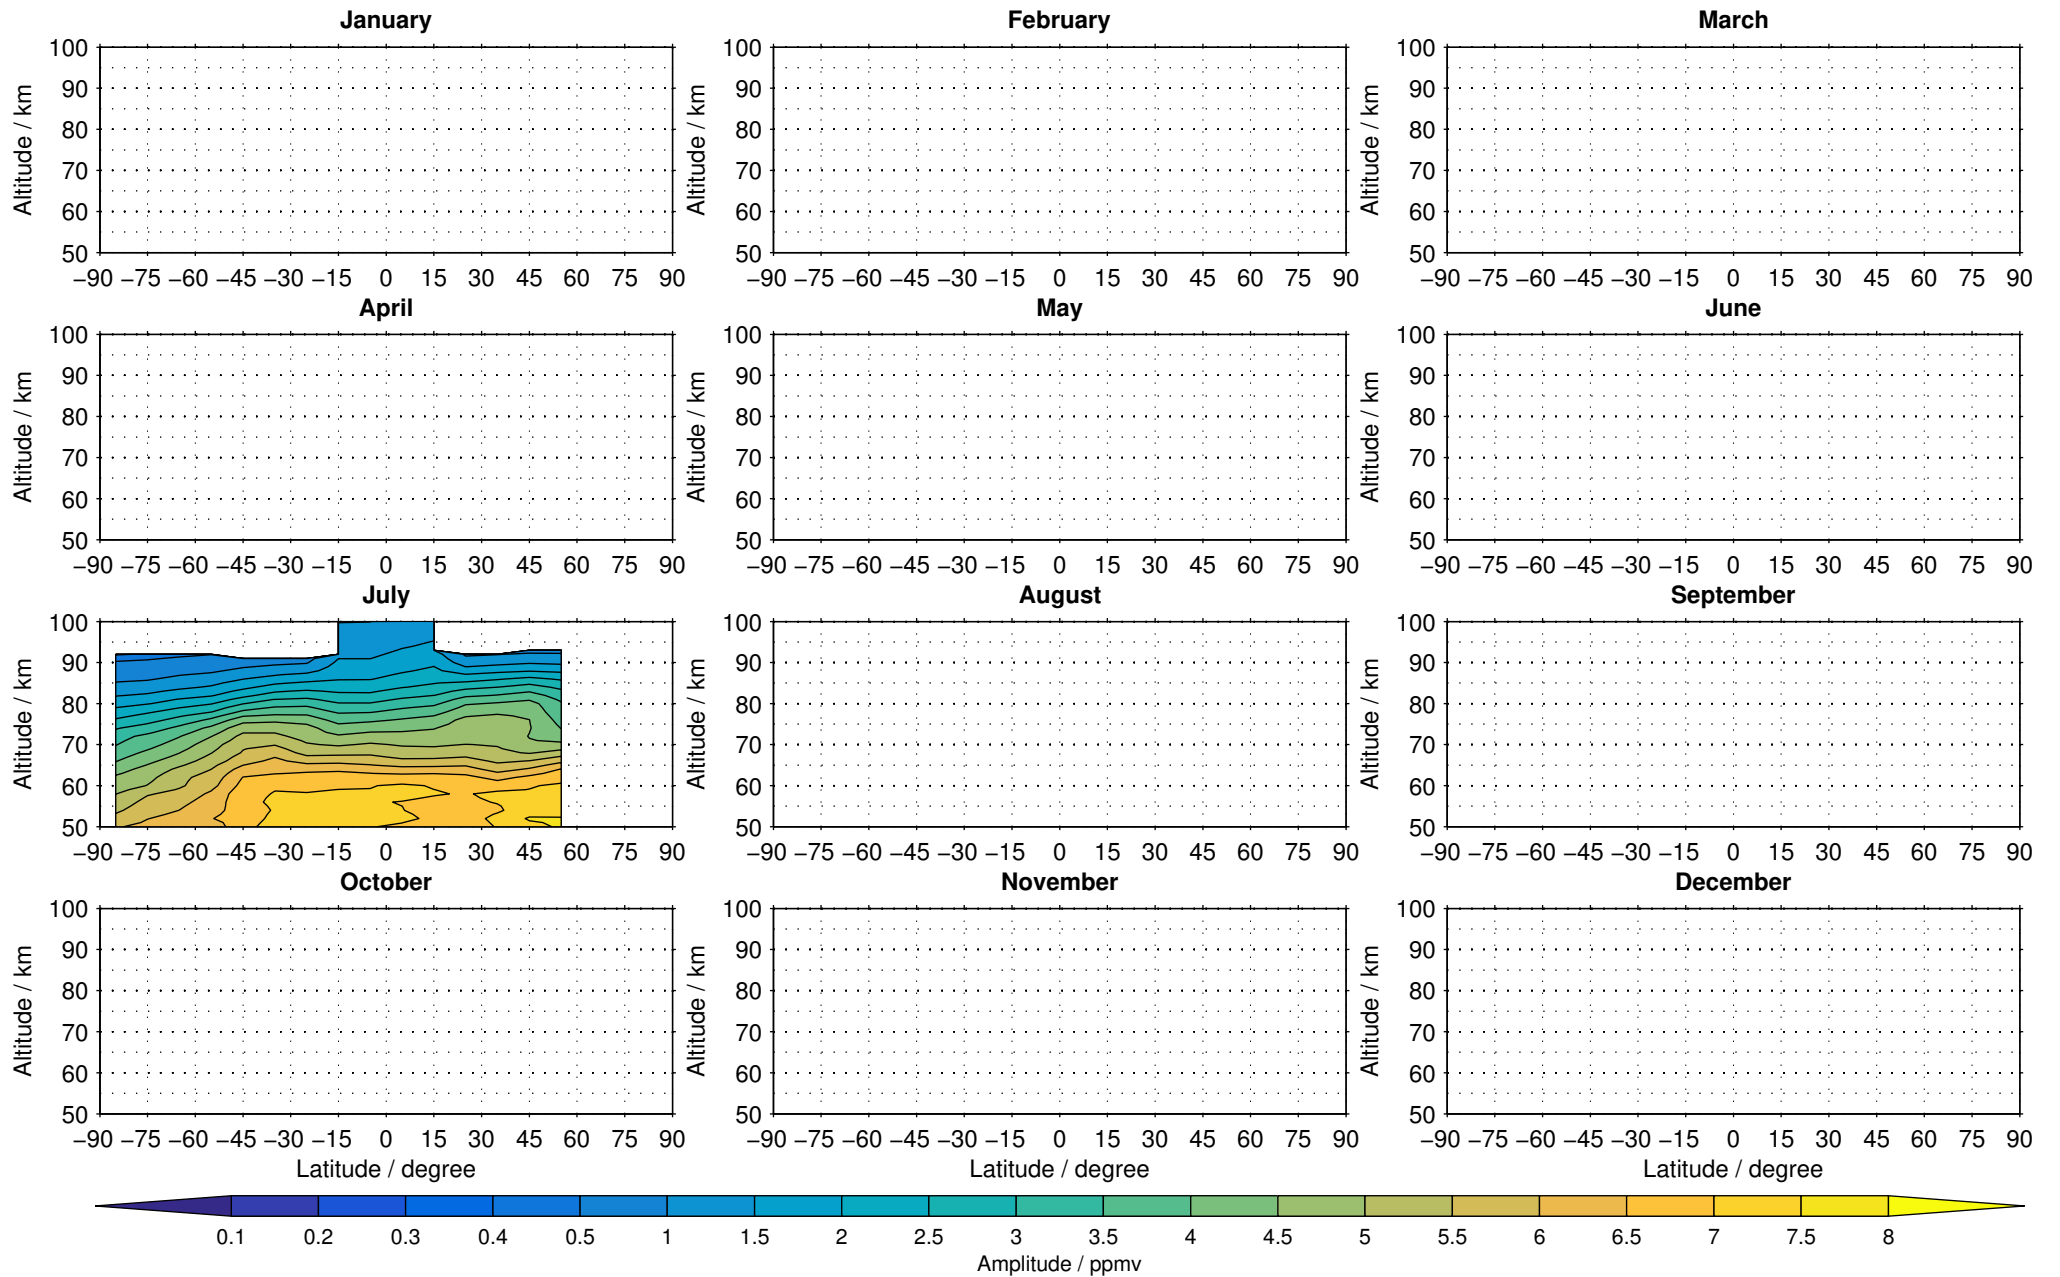

# Envisat/MIPAS (IMKIAA) V5R v722 NLC nighttime water vapour distribution for 2005

Creation Time:  
11-04-2017  
21:26:39 LT

# Envisat/MIPAS (IMKIAA) V5R v722 NLC nighttime water vapour distribution for 2007

Creation Time:  
11-04-2017  
21:26:40 LT

# Envisat/MIPAS (IMKIAA) V5R v722 NLC nighttime water vapour distribution for 2008

Creation Time:  
11-04-2017  
21:26:41 LT