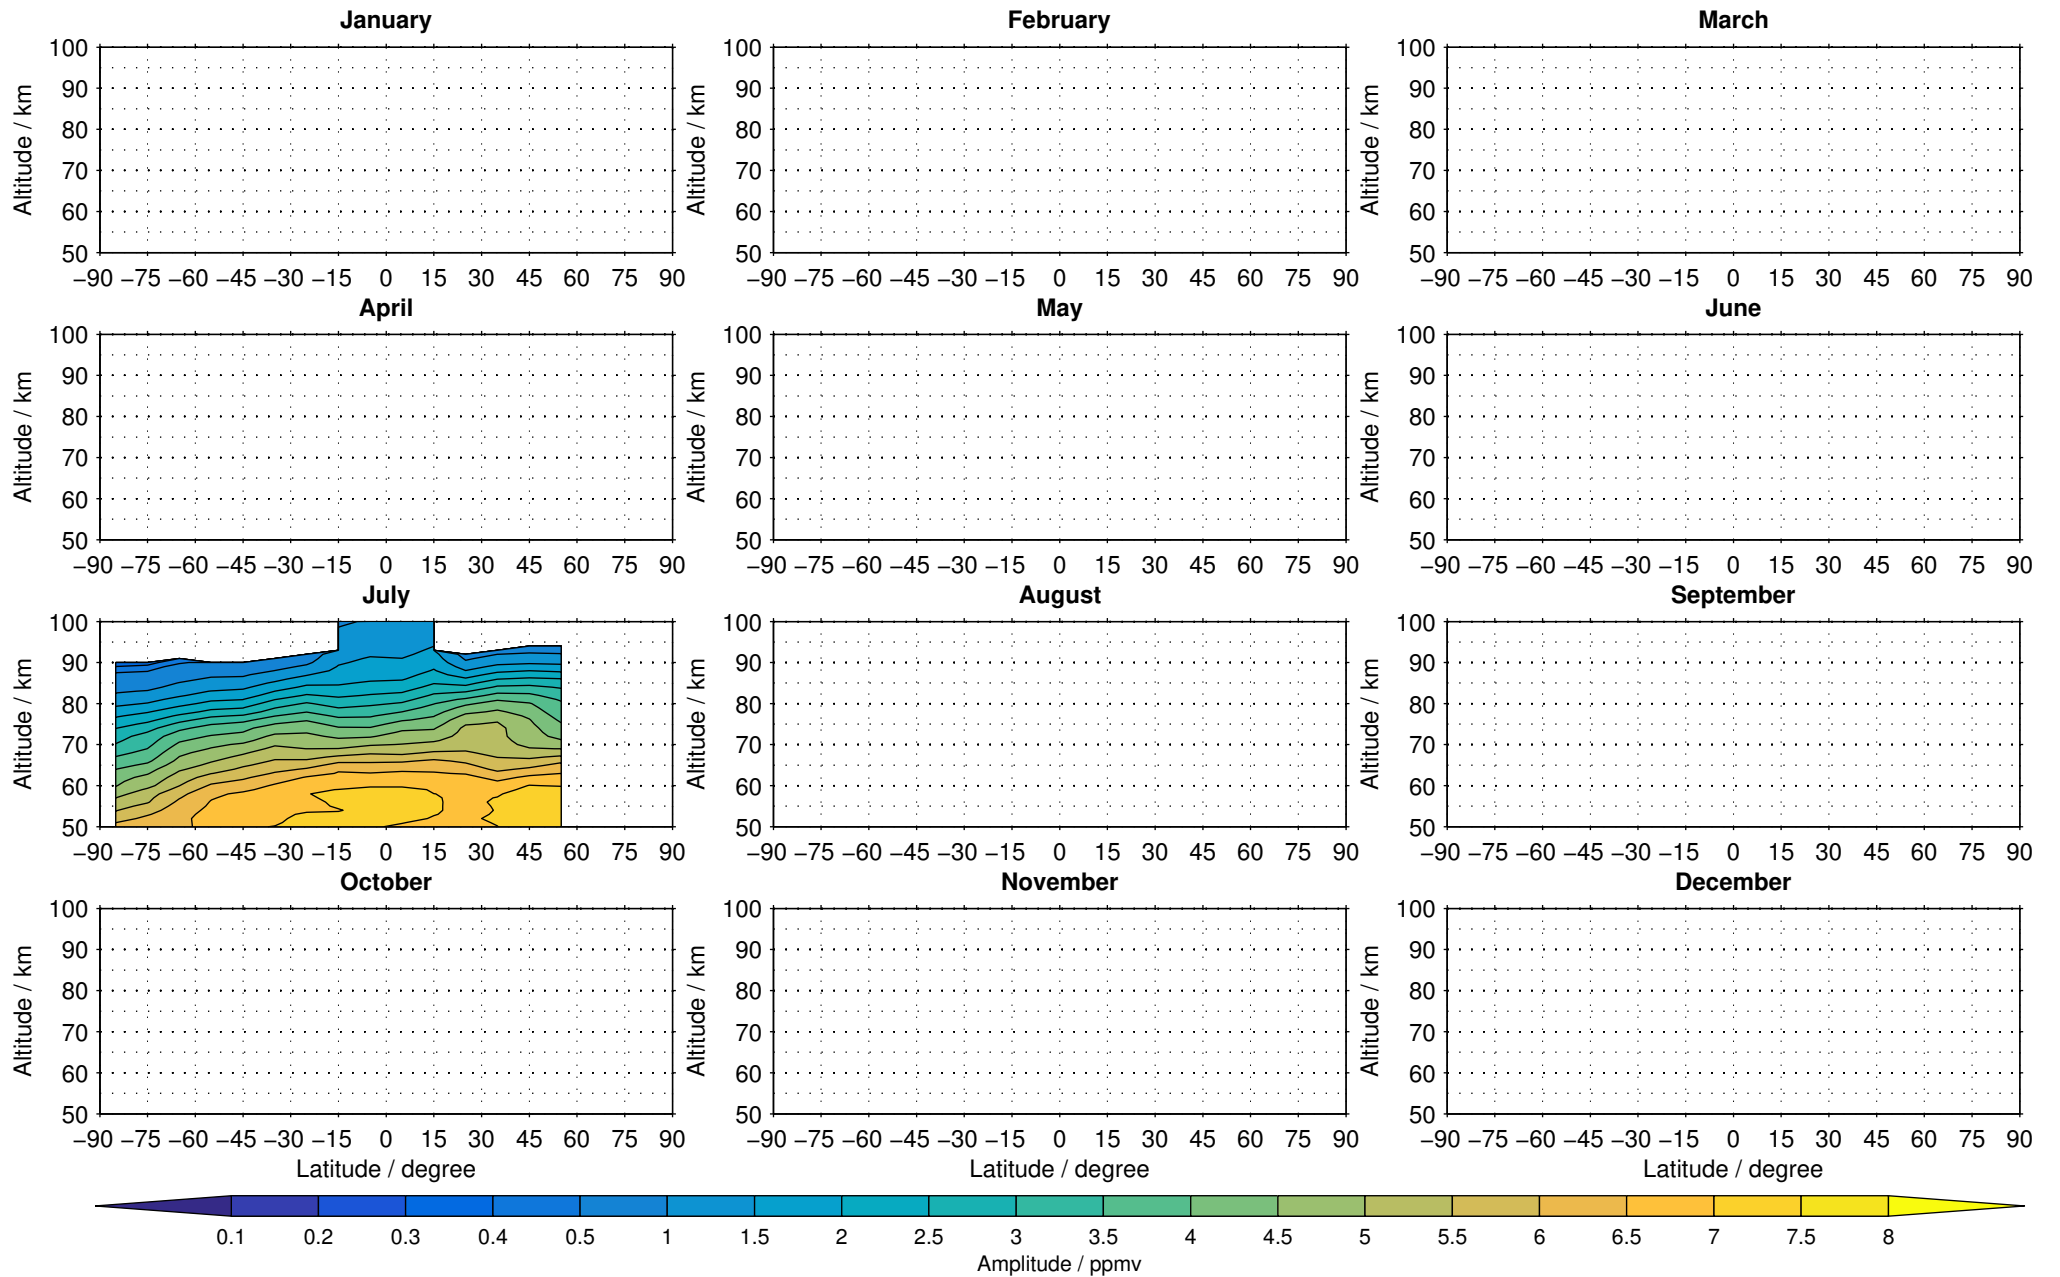

# Envisat/MIPAS (IMKIAA) V5R v722 NLC nighttime water vapour distribution for 2005

Creation Time:  
11-04-2017  
21:26:39 LT

# Envisat/MIPAS (IMKIAA) V5R v722 NLC nighttime water vapour distribution for 2007

Creation Time:  
11-04-2017  
21:26:40 LT

# Envisat/MIPAS (IMKIAA) V5R v722 NLC nighttime water vapour distribution for 2008

Creation Time:  
11-04-2017  
21:26:41 LT