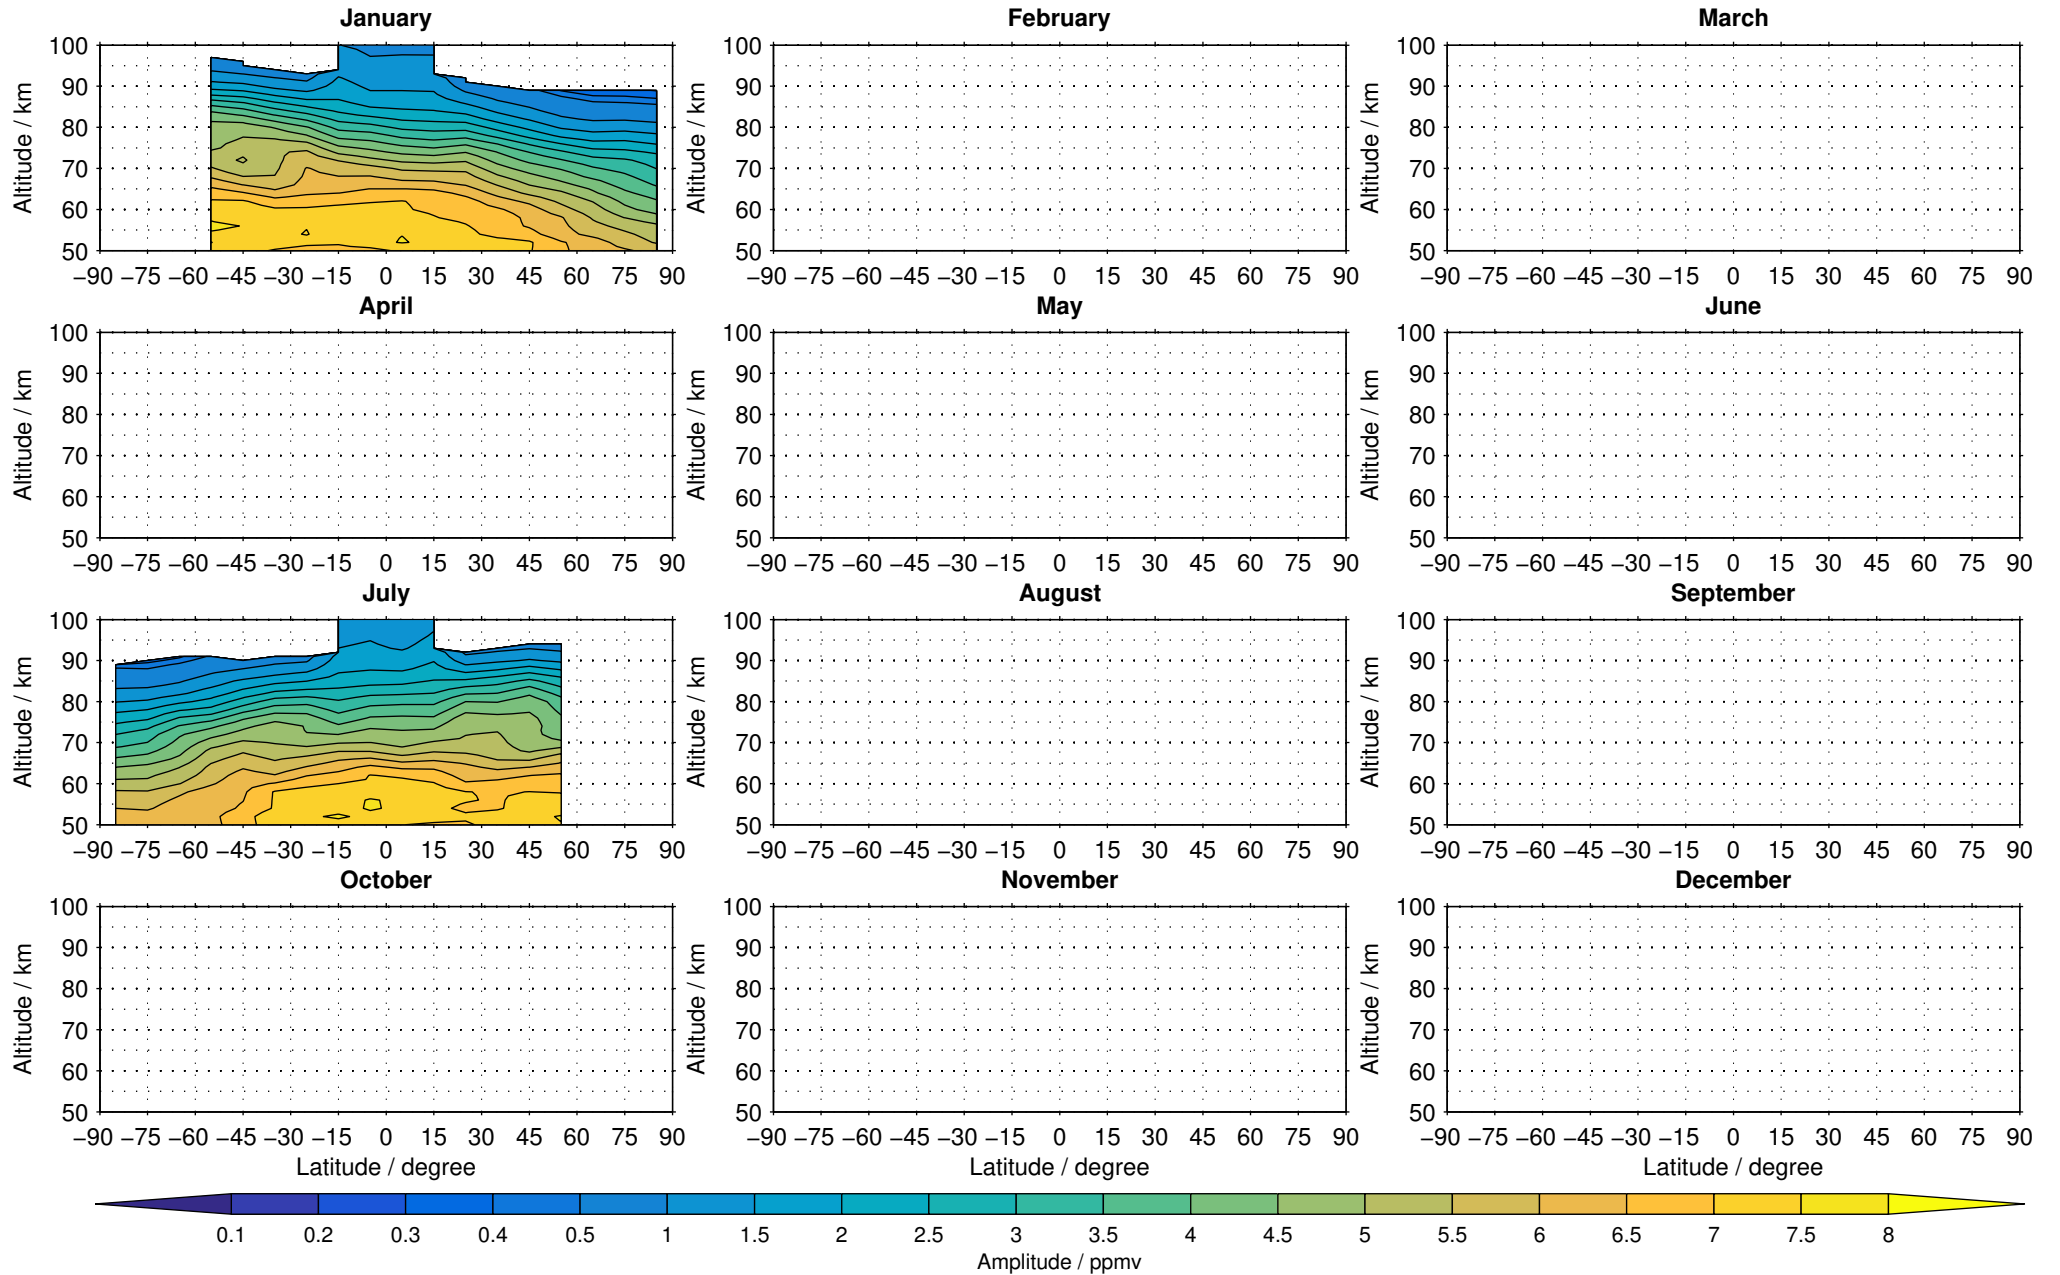

Envisat/MIPAS (IMKIAA) V5R v722 NLC nighttime water vapour distribution for 2009

Creation Time:
11-04-2017
21:26:41 LT