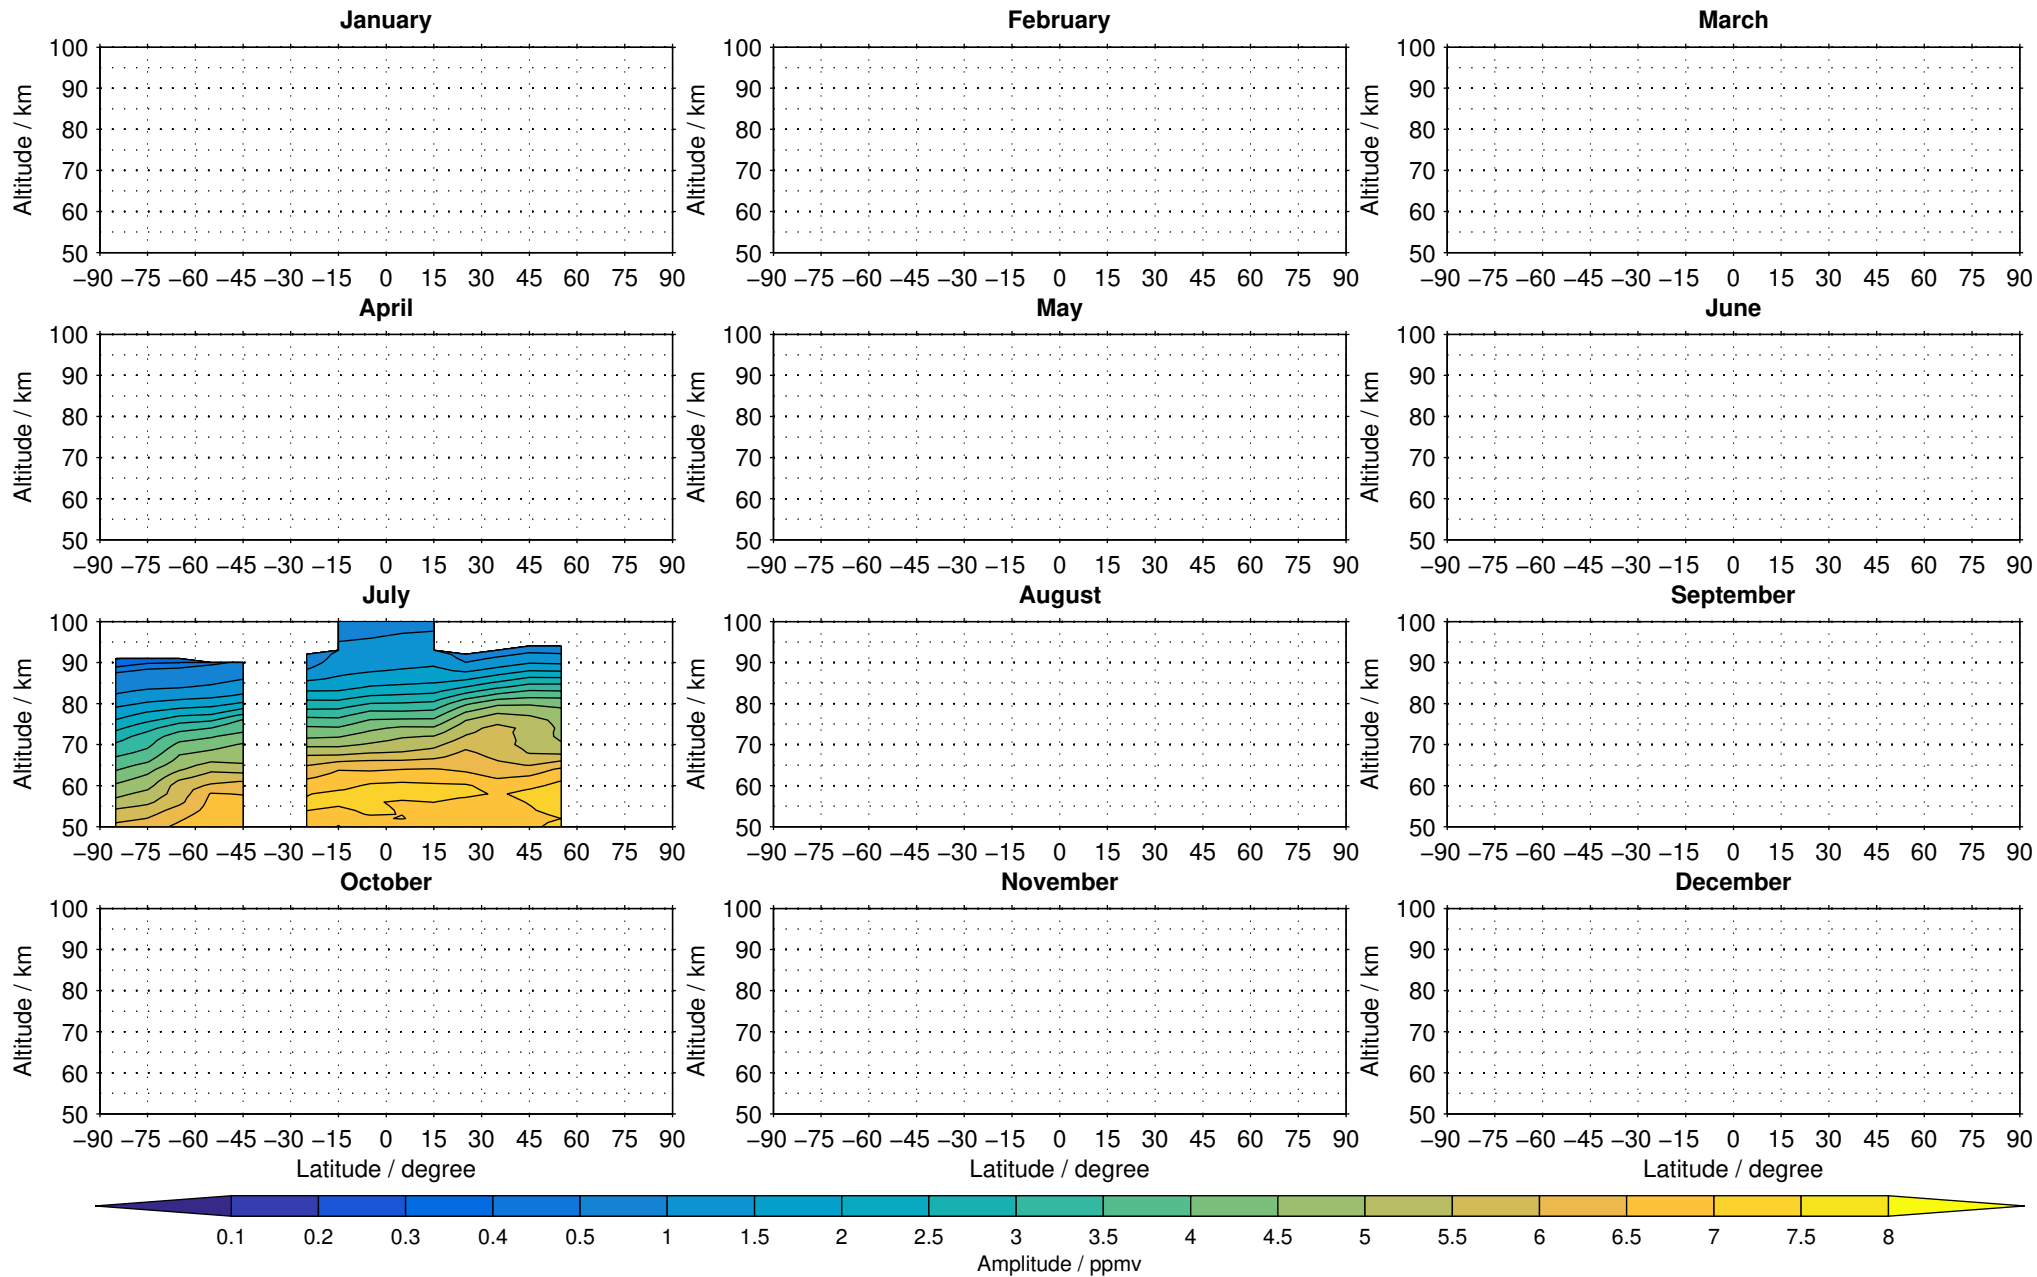

# Envisat/MIPAS (IMKIAA) V5R v722 NLC nighttime water vapour distribution for 2005

Creation Time:  
11-04-2017  
21:26:39 LT

# Envisat/MIPAS (IMKIAA) V5R v722 NLC nighttime water vapour distribution for 2007

Creation Time:  
11-04-2017  
21:26:40 LT