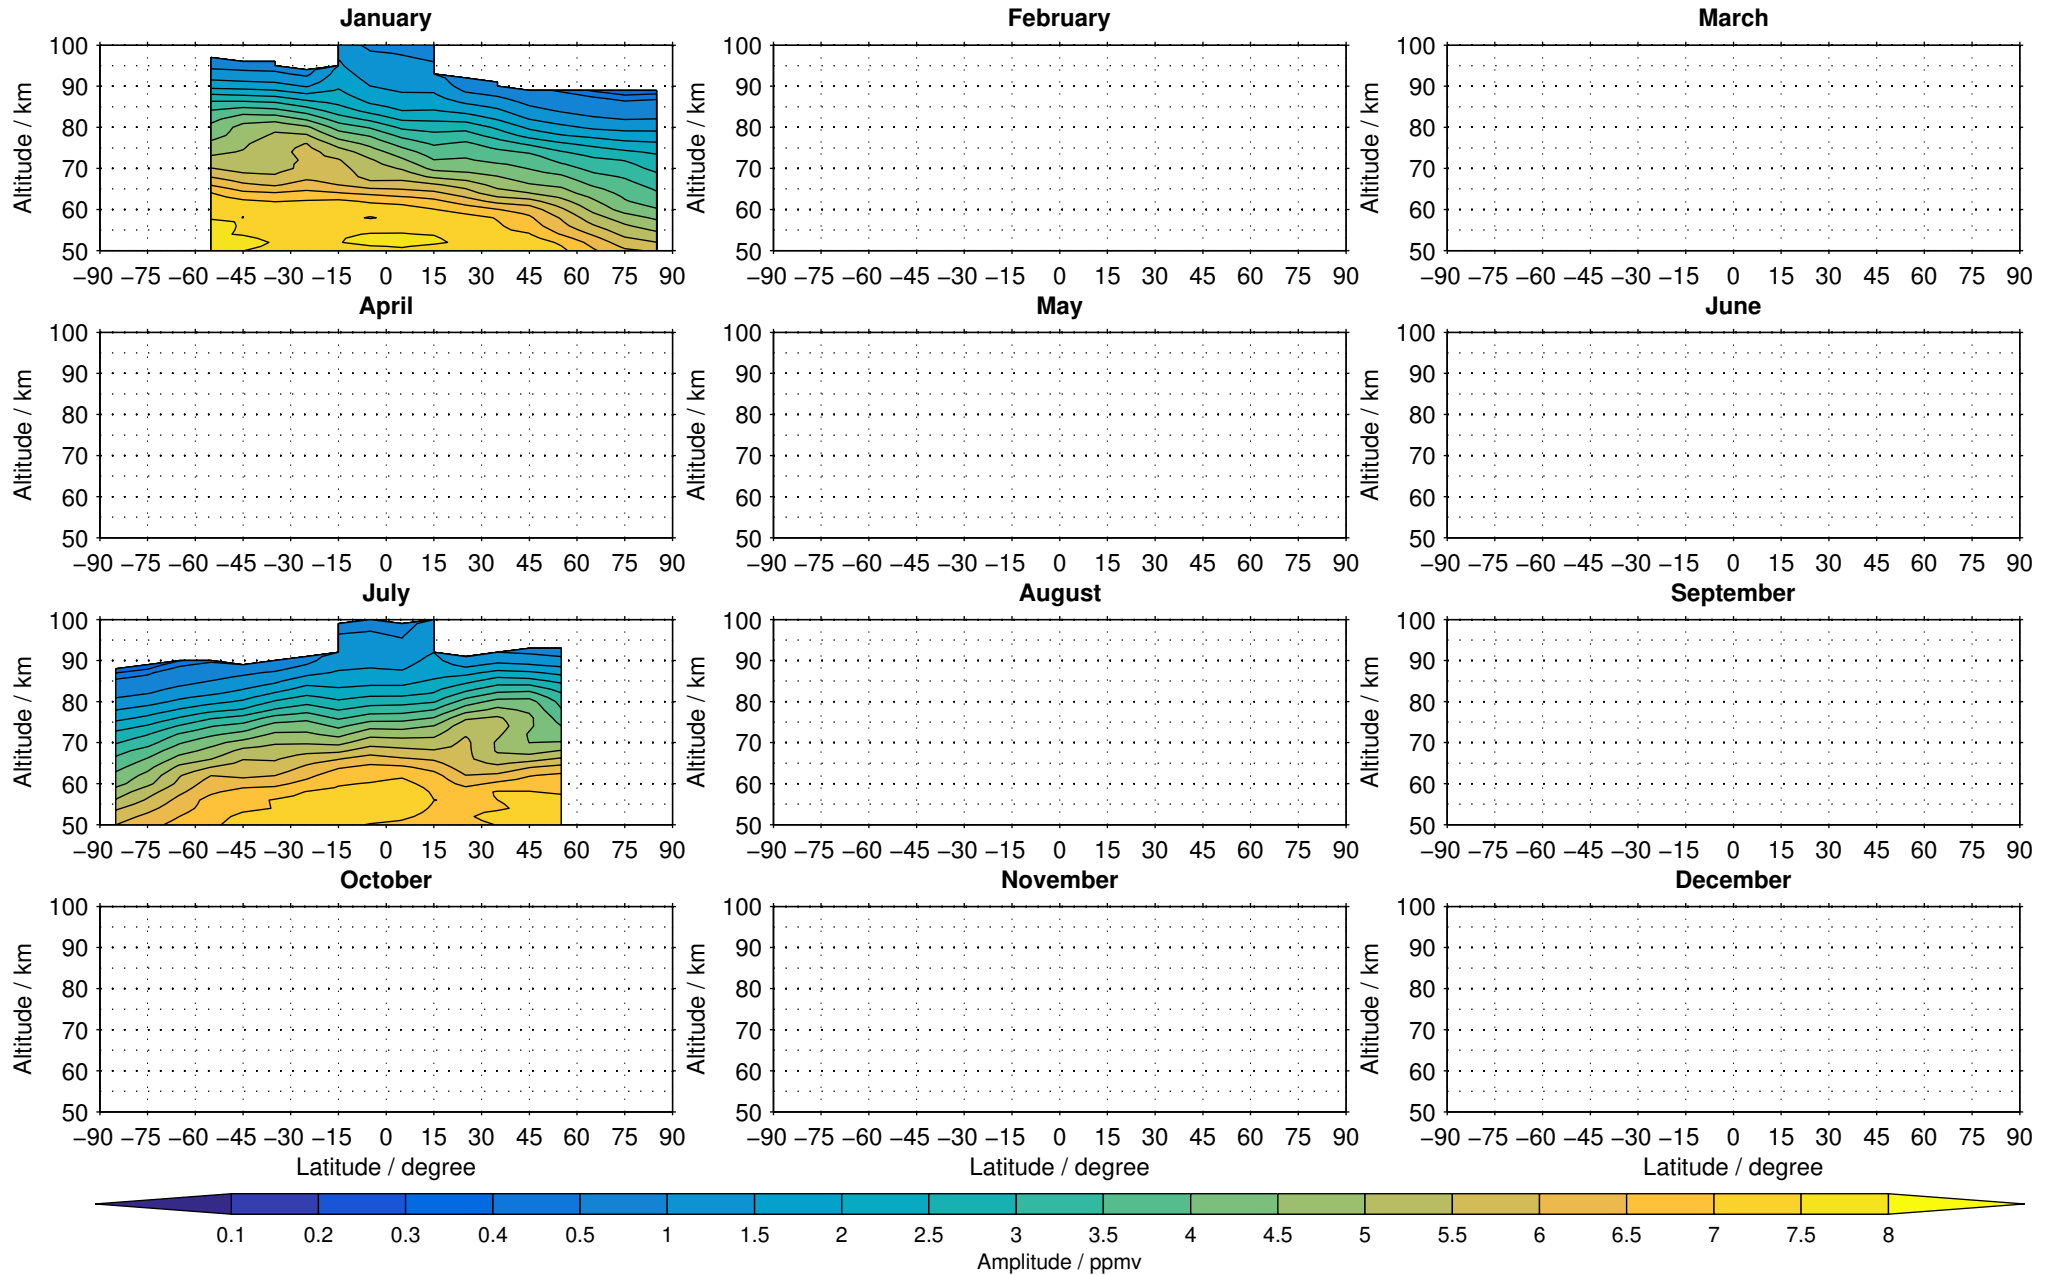

Envisat/MIPAS (IMKIAA) V5R v722 NLC nighttime water vapour distribution for 2010

Creation Time:
11-04-2017
21:26:42 LT