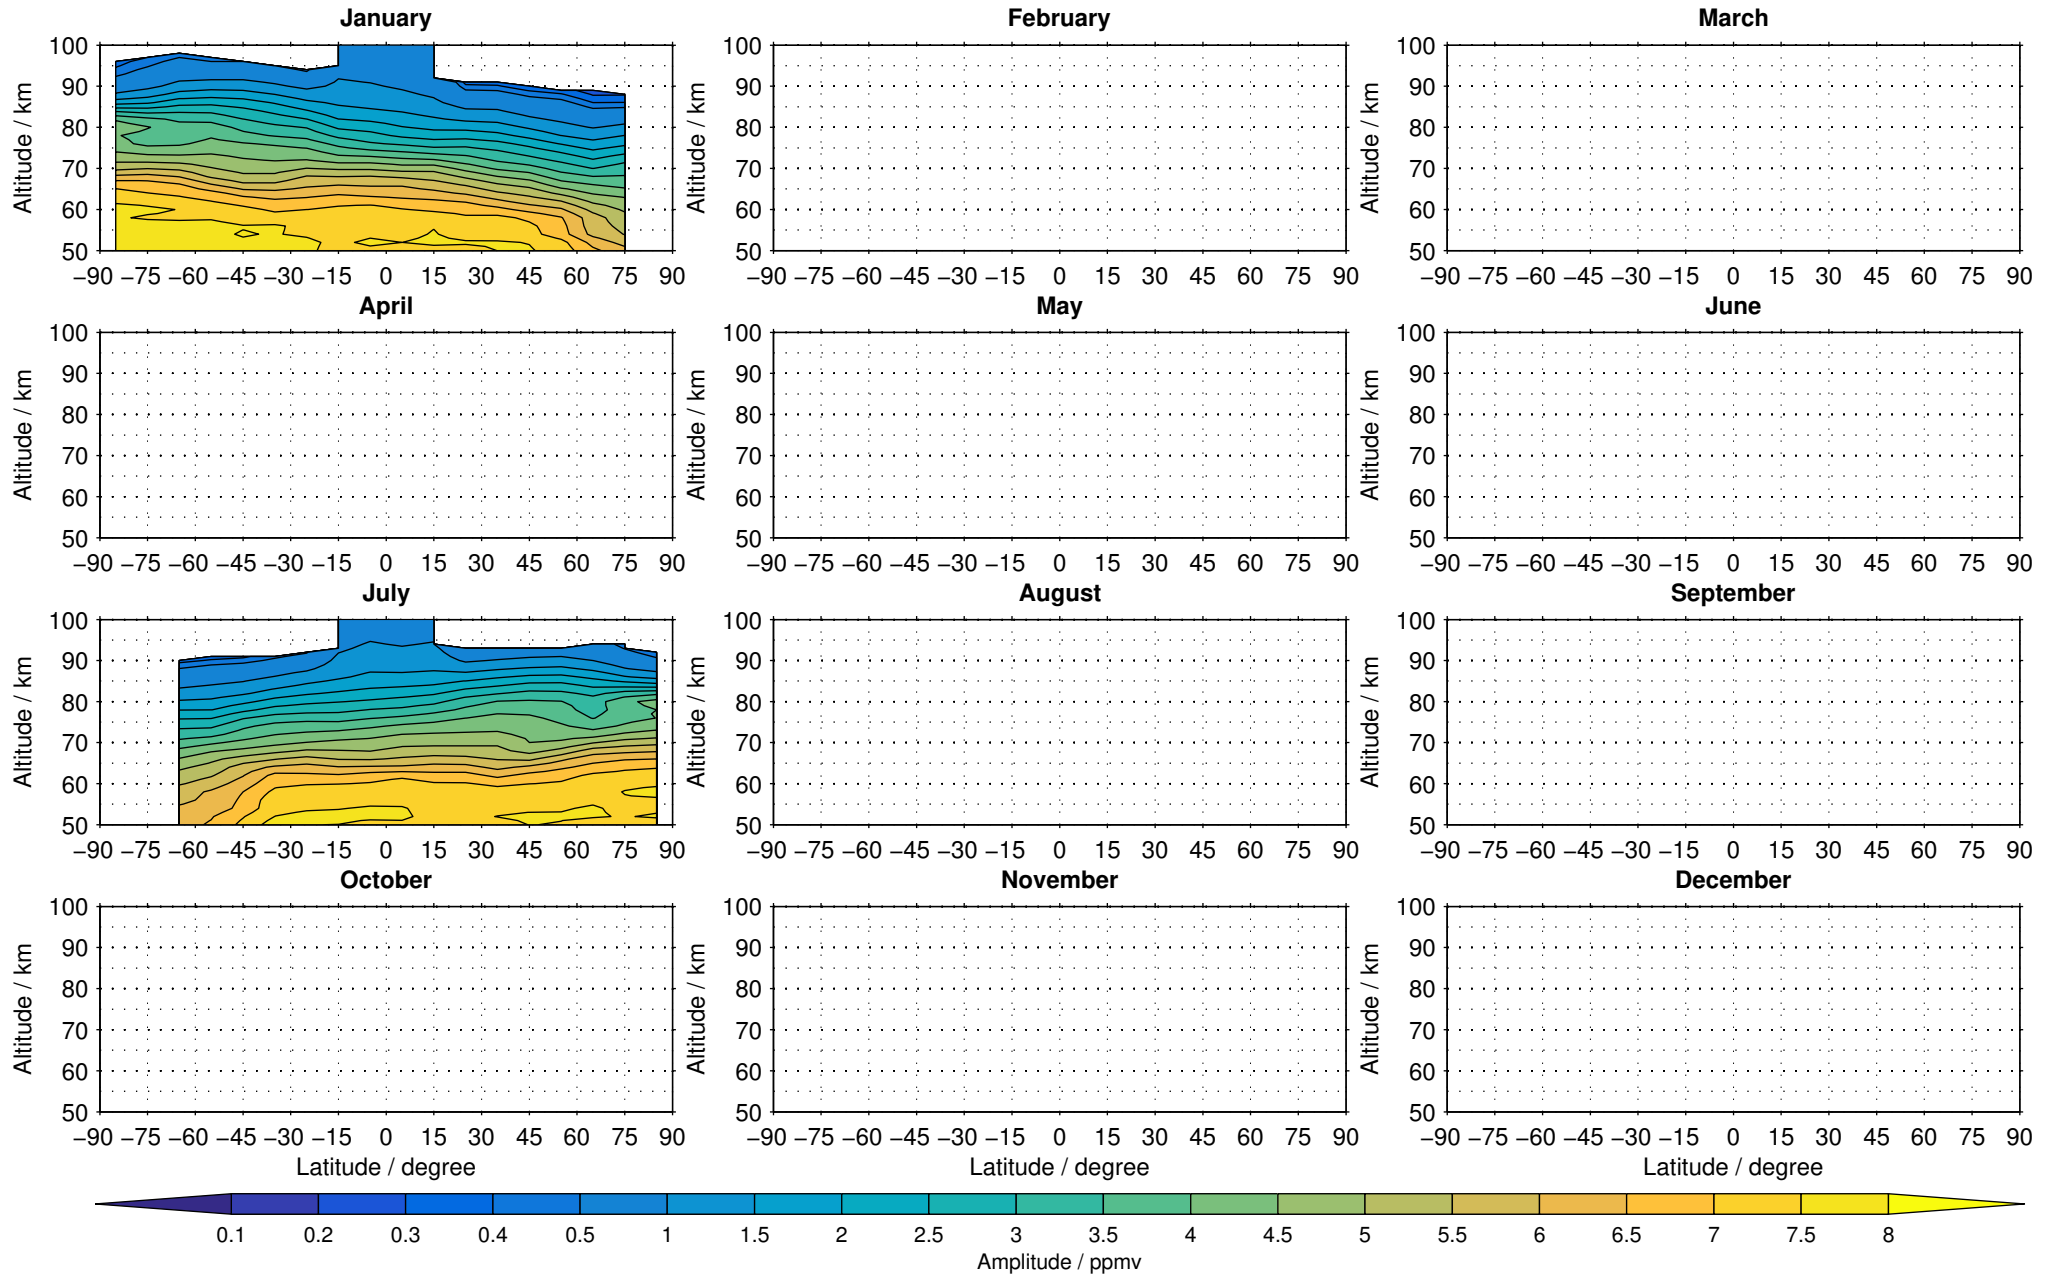

Envisat/MIPAS (IMKIAA) V5R v722 NLC daytime water vapour distribution for 2011

Creation Time:
11-04-2017
21:26:33 LT