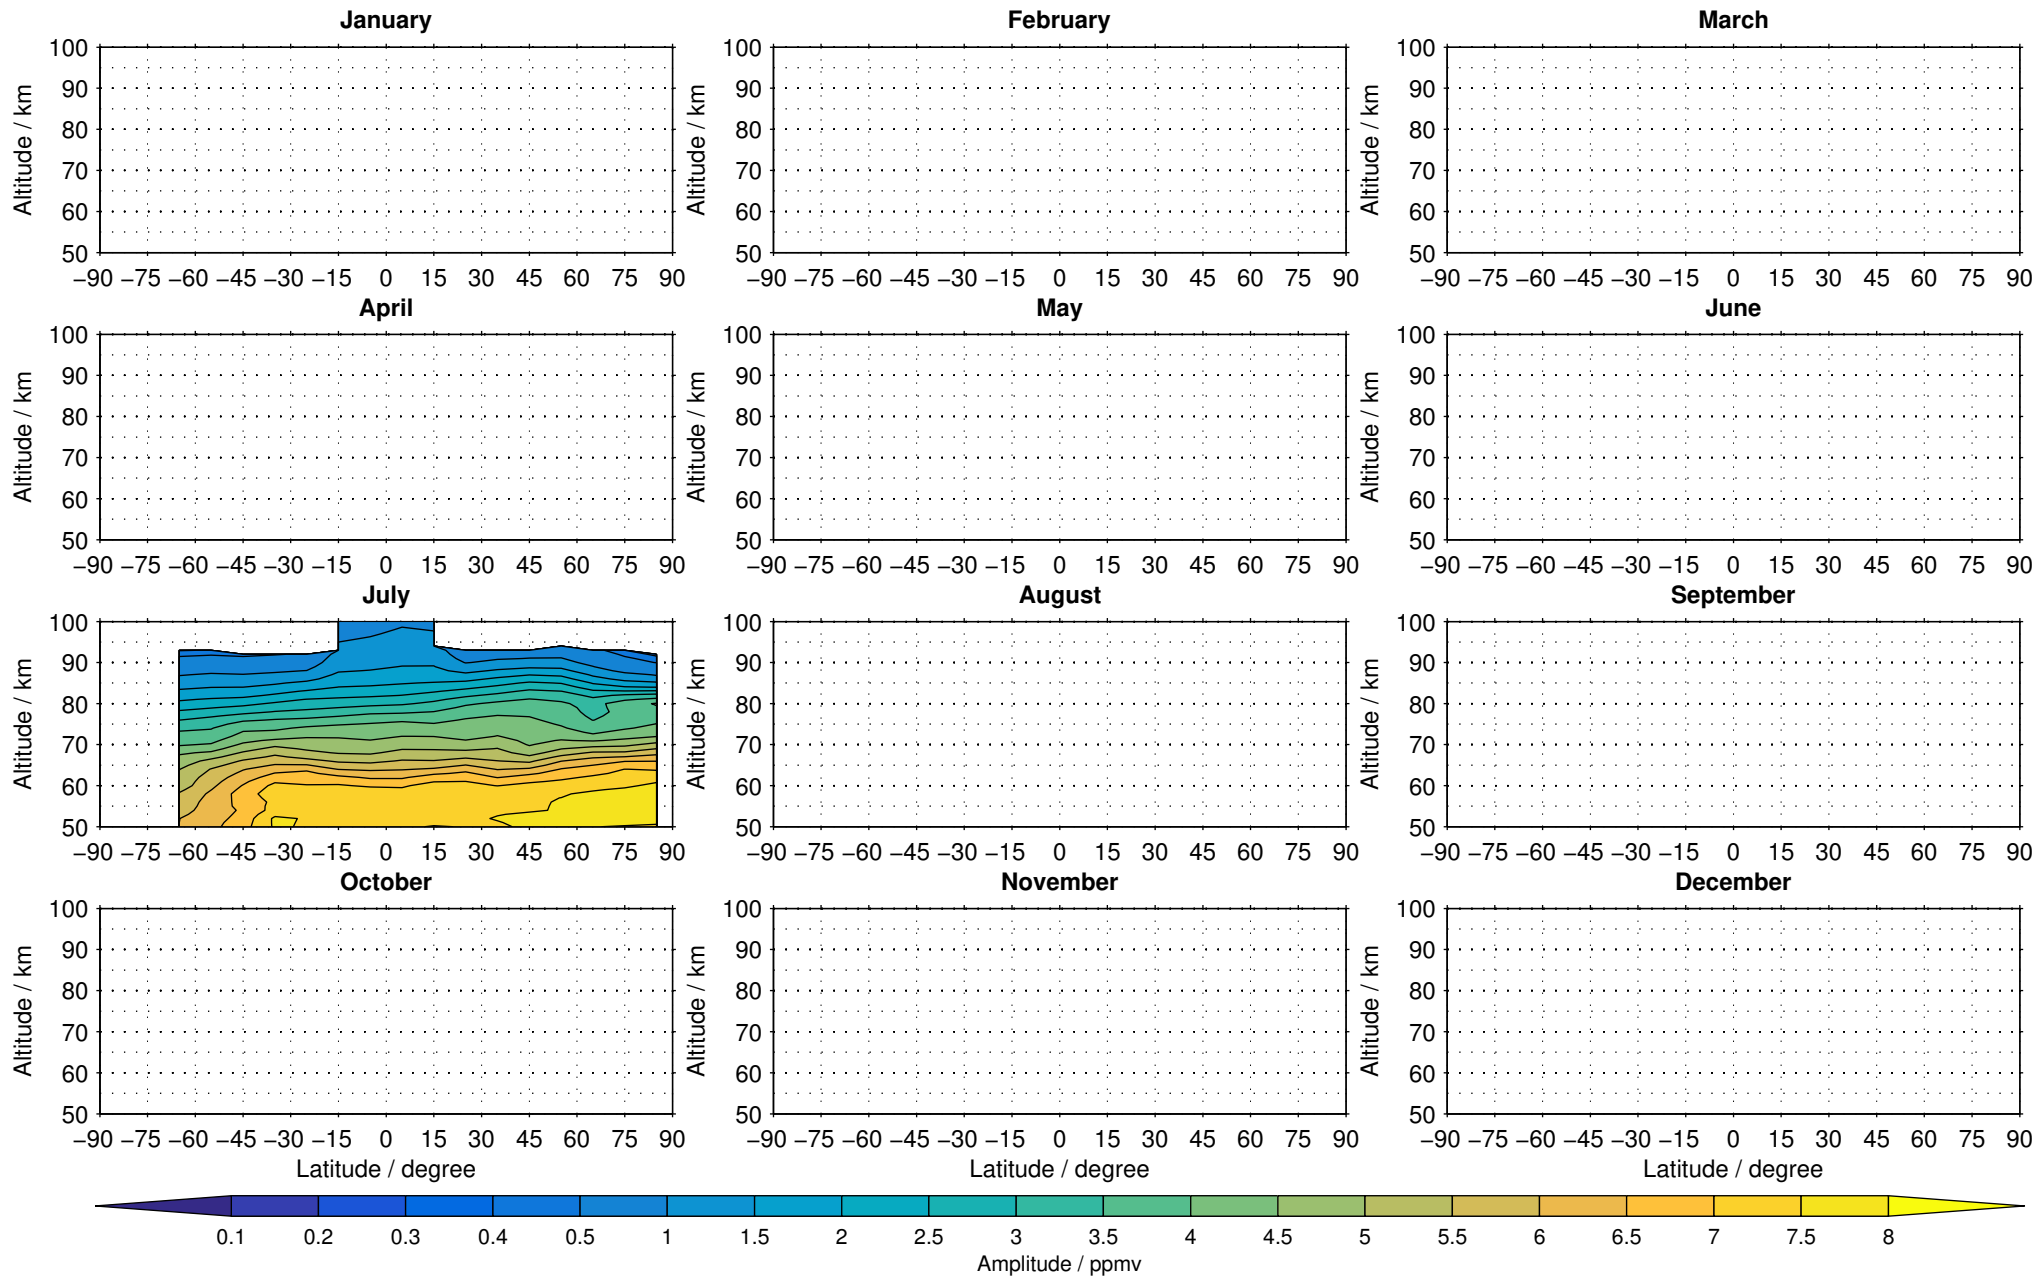

# Envisat/MIPAS (IMKIAA) V5R v722 NLC daytime water vapour distribution for 2005

Creation Time:  
11-04-2017  
21:26:30 LT

# Envisat/MIPAS (IMKIAA) V5R v722 NLC daytime water vapour distribution for 2007

Creation Time:  
11-04-2017  
21:26:30 LT

# Envisat/MIPAS (IMKIAA) V5R v722 NLC daytime water vapour distribution for 2008

Creation Time:  
11-04-2017  
21:26:31 LT