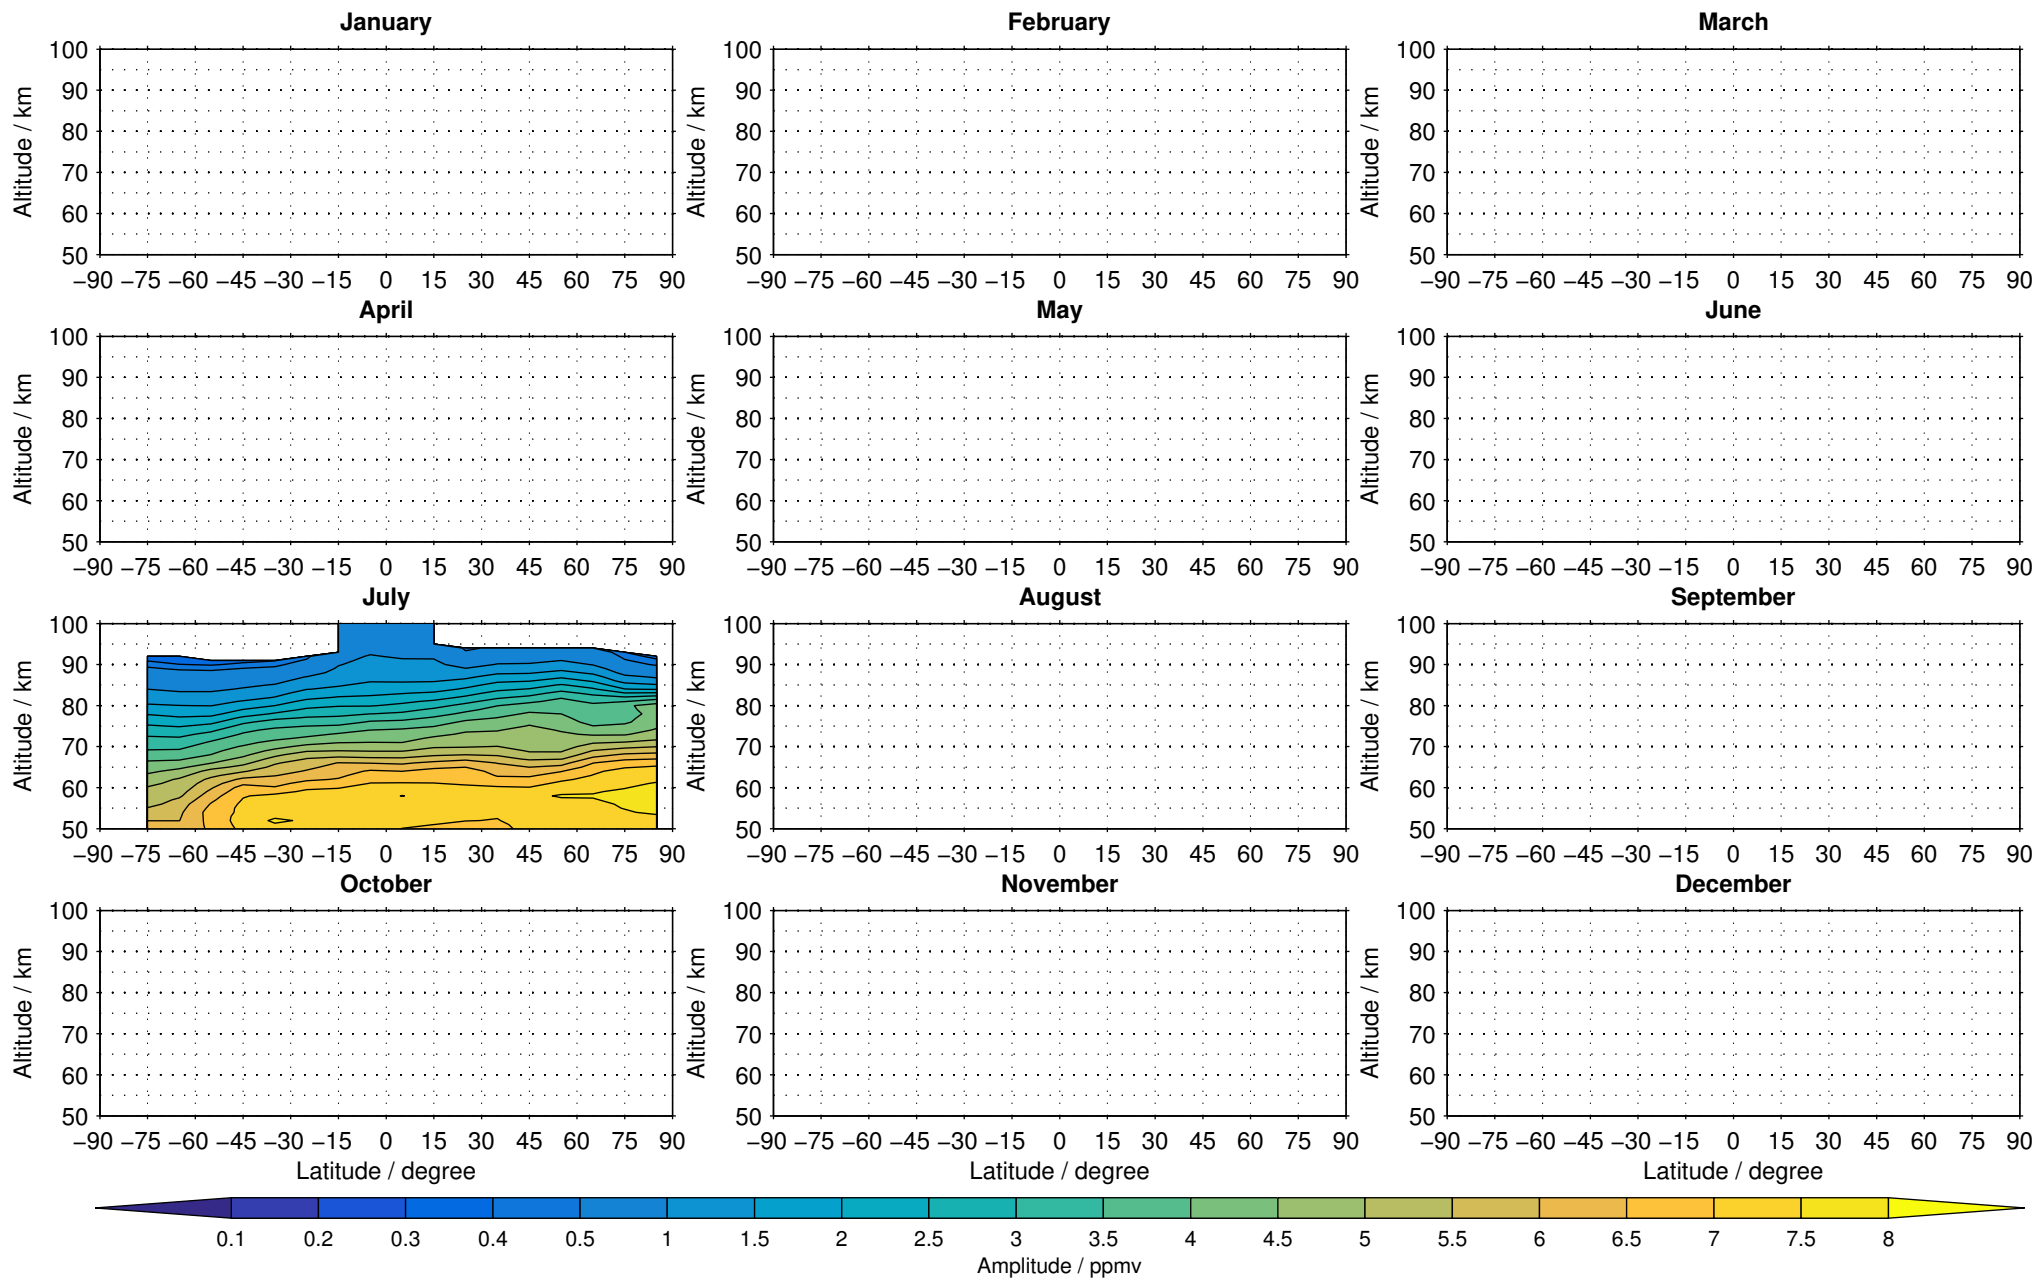

# Envisat/MIPAS (IMKIAA) V5R v722 NLC daytime water vapour distribution for 2005

Creation Time:  
11-04-2017  
21:26:30 LT

# Envisat/MIPAS (IMKIAA) V5R v722 NLC daytime water vapour distribution for 2007

Creation Time:  
11-04-2017  
21:26:30 LT

# Envisat/MIPAS (IMKIAA) V5R v722 NLC daytime water vapour distribution for 2008

Creation Time:  
11-04-2017  
21:26:31 LT