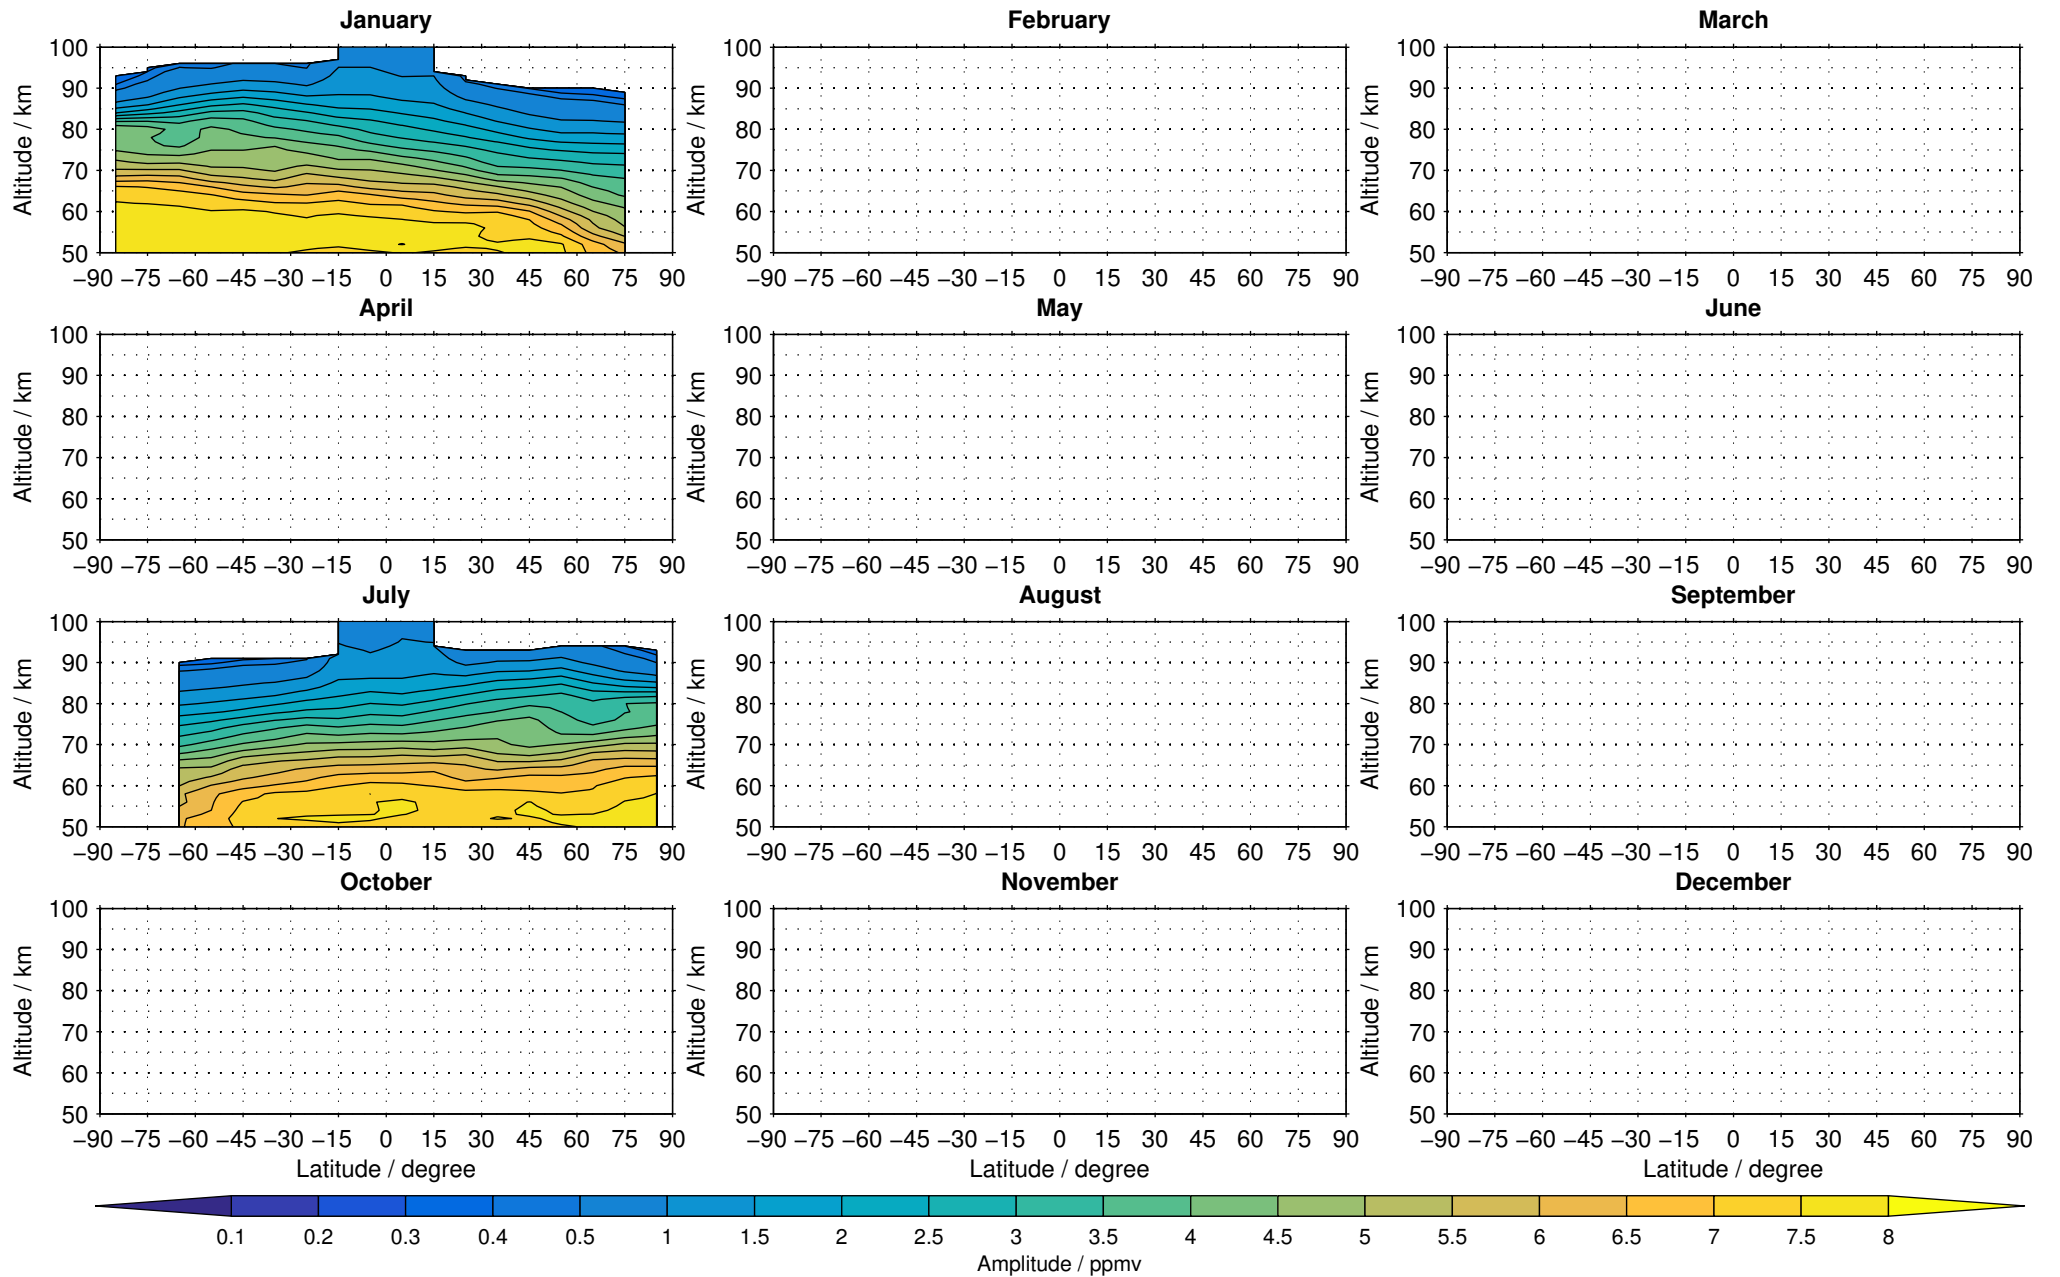

Envisat/MIPAS (IMKIAA) V5R v722 NLC daytime water vapour distribution for 2010

Creation Time:
11-04-2017
21:26:32 LT