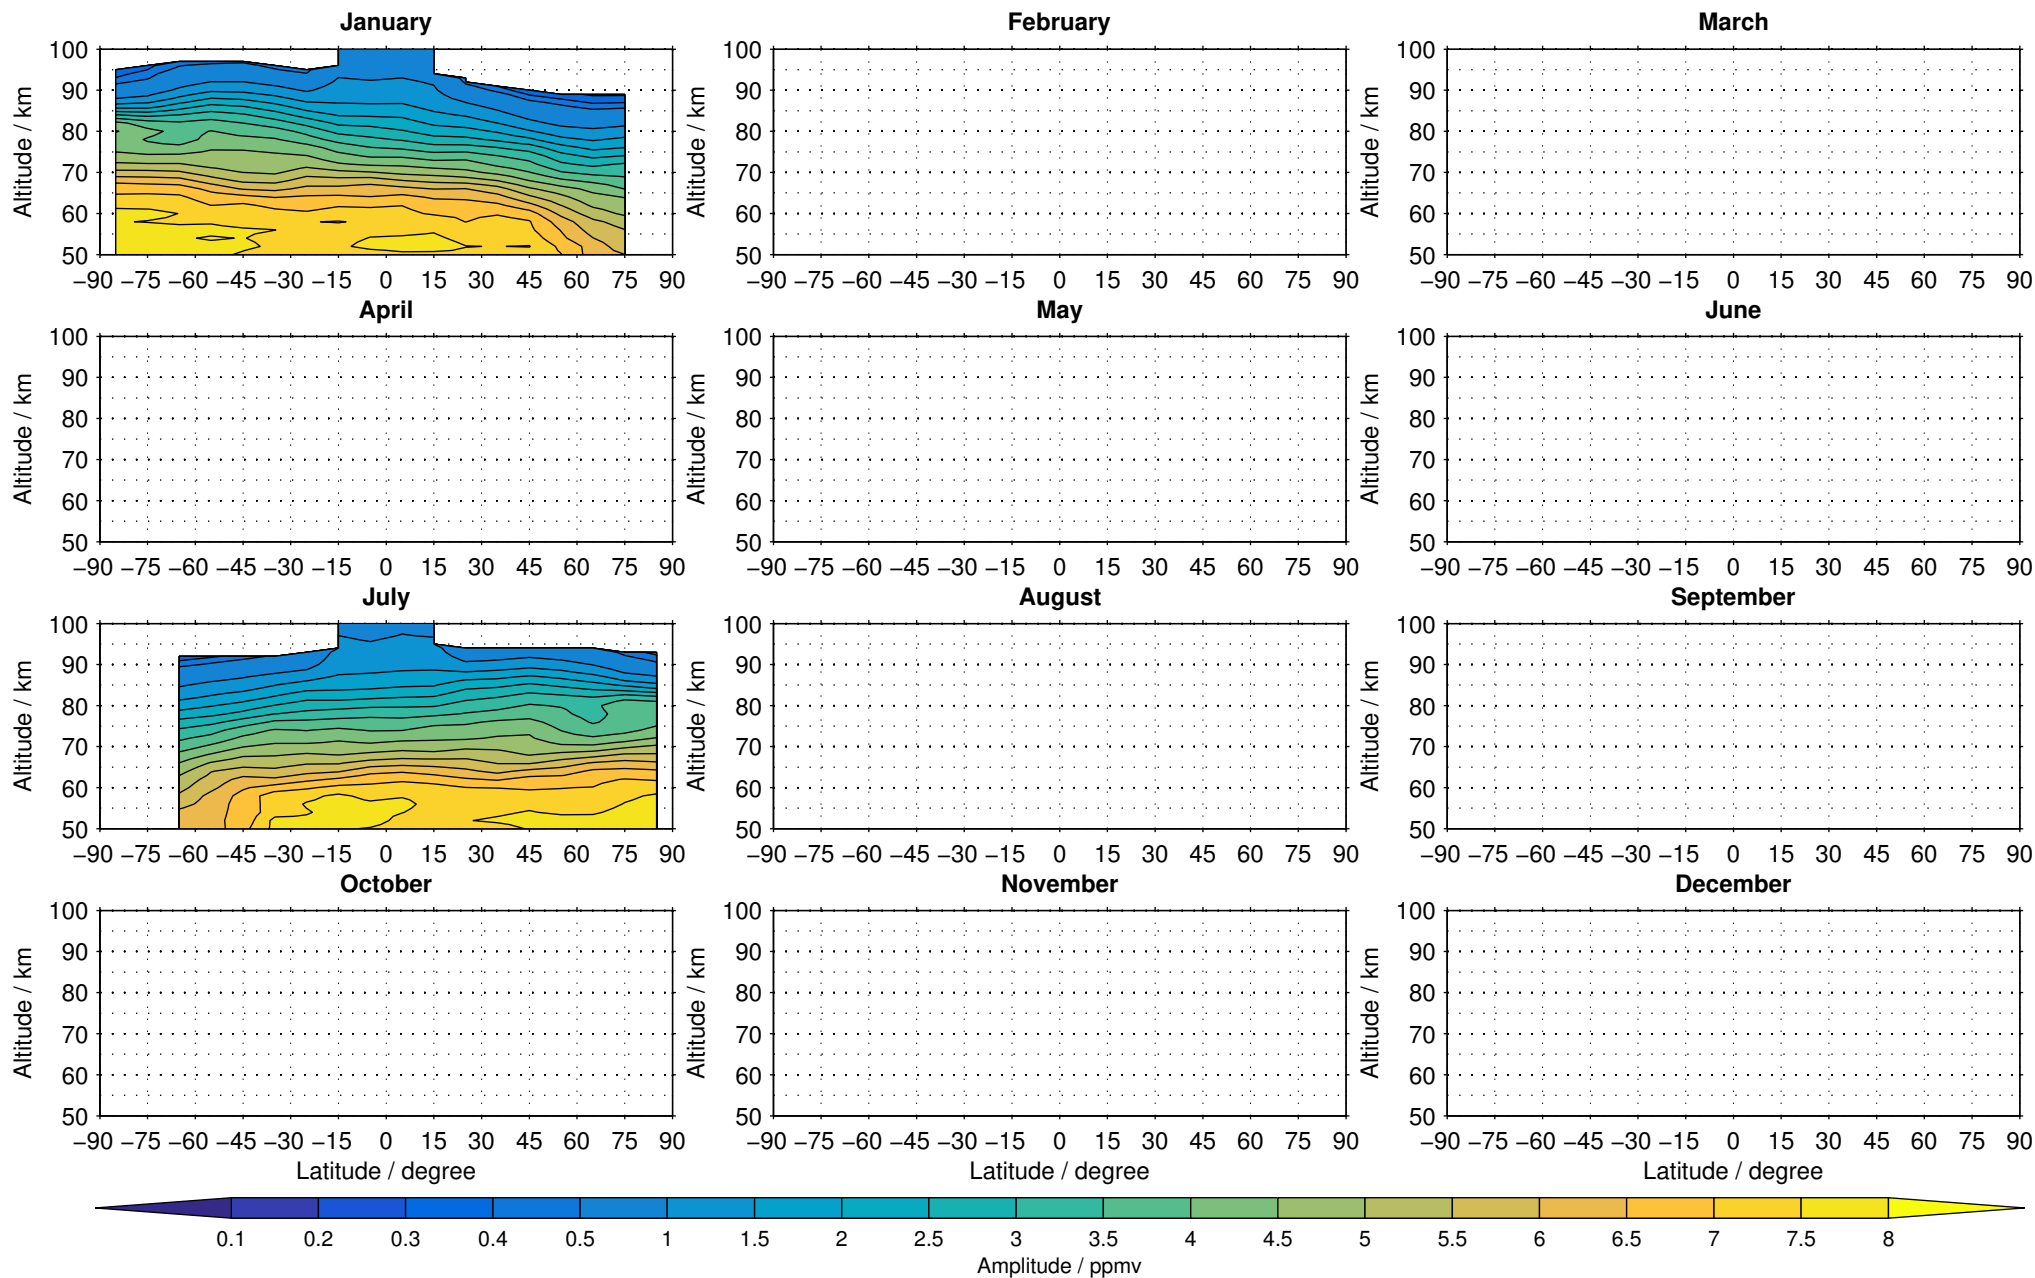

Envisat/MIPAS (IMKIAA) V5R v722 NLC daytime water vapour distribution for 2009

Creation Time:
11-04-2017
21:26:32 LT