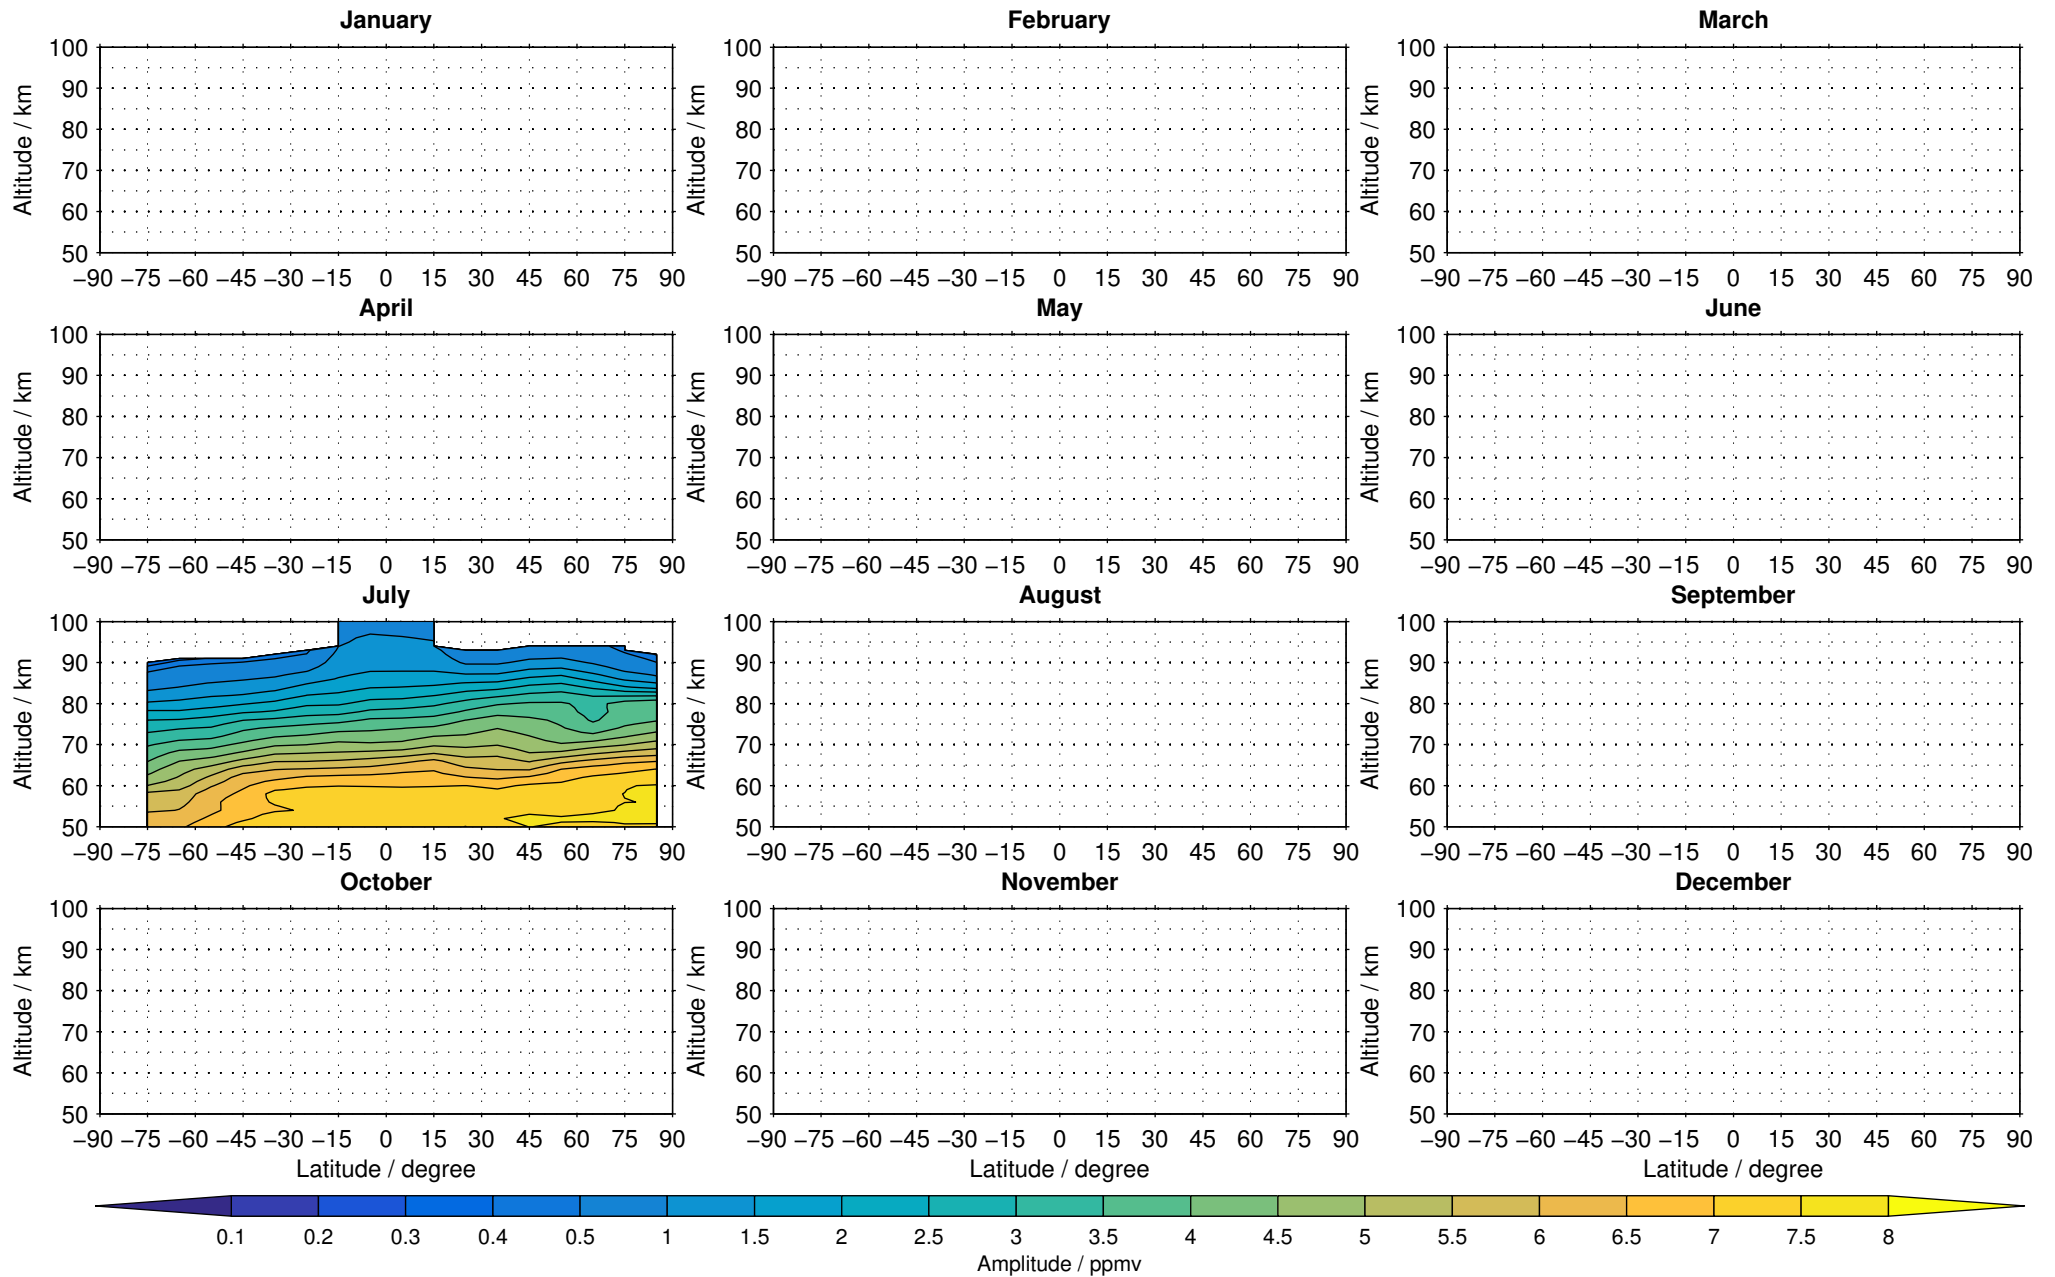

# Envisat/MIPAS (IMKIAA) V5R v722 NLC daytime water vapour distribution for 2005

Creation Time:  
11-04-2017  
21:26:30 LT

# Envisat/MIPAS (IMKIAA) V5R v722 NLC daytime water vapour distribution for 2007

Creation Time:  
11-04-2017  
21:26:30 LT

# Envisat/MIPAS (IMKIAA) V5R v722 NLC daytime water vapour distribution for 2008

Creation Time:  
11-04-2017  
21:26:31 LT