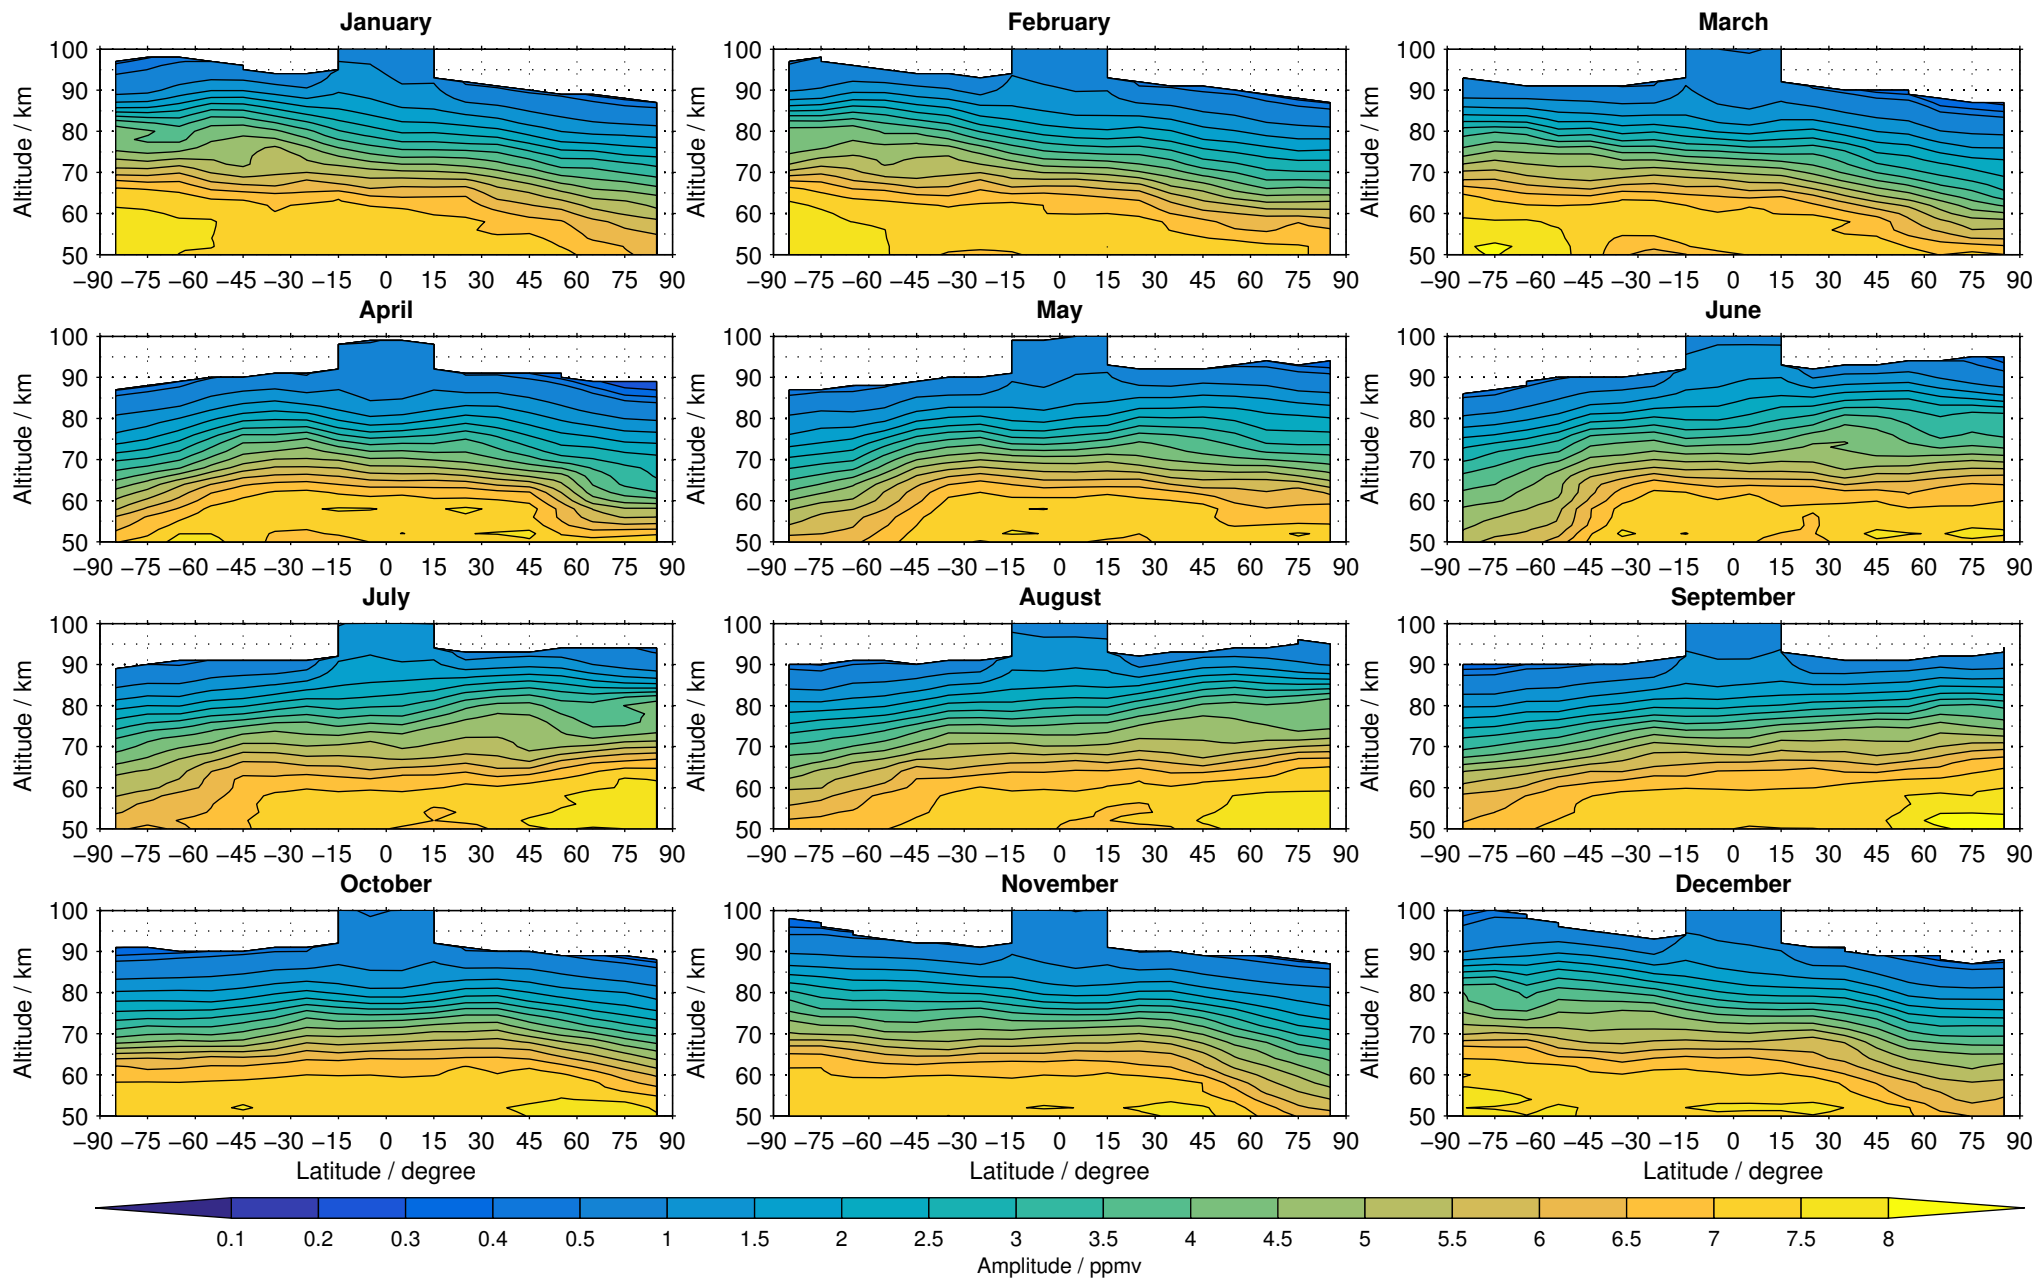

Envisat/MIPAS (IMKIAA) V5R v622 UA water vapour distribution for 2005

Creation Time:
11-04-2017
21:25:21 LT

Envisat/MIPAS (IMKIAA) V5R v622 UA water vapour distribution for 2006

Creation Time:
11-04-2017
21:25:22 LT

Envisat/MIPAS (IMKIAA) V5R v622 UA water vapour distribution for 2007

Creation Time:
11-04-2017
21:25:23 LT

Envisat/MIPAS (IMKIAA) V5R v622 UA water vapour distribution for 2008

Creation Time:
11-04-2017
21:25:24 LT

Envisat/MIPAS (IMKIAA) V5R v622 UA water vapour distribution for 2009

Creation Time:
11-04-2017
21:25:25 LT

Envisat/MIPAS (IMKIAA) V5R v622 UA water vapour distribution for 2010

Creation Time:
11-04-2017
21:25:26 LT