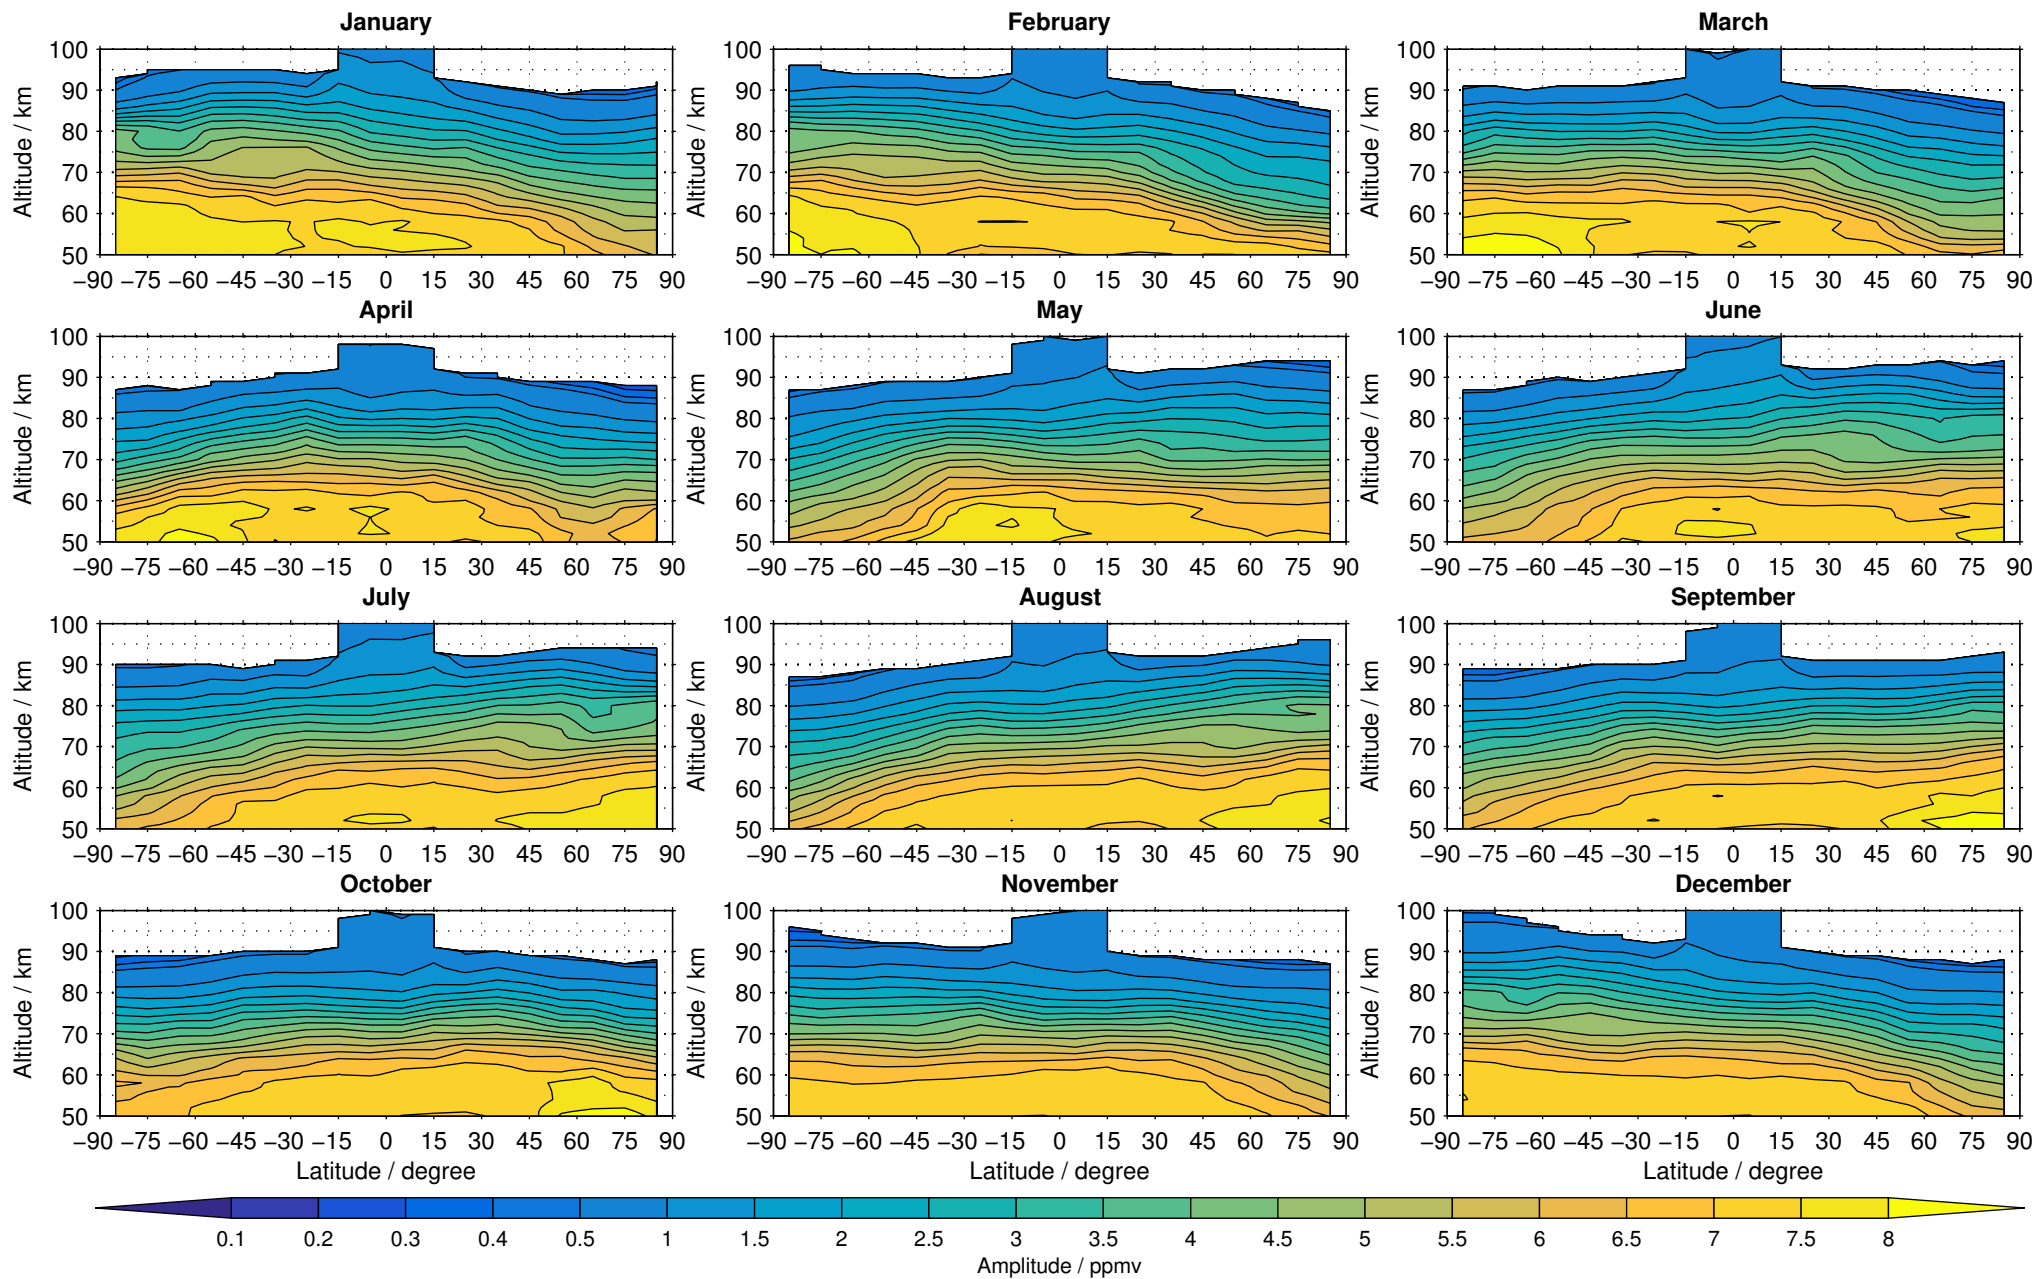

Envisat/MIPAS (IMKIAA) V5R v622 UA water vapour distribution for 2007

Creation Time:
11-04-2017
21:25:23 LT

Envisat/MIPAS (IMKIAA) V5R v622 UA water vapour distribution for 2008

Creation Time:
11-04-2017
21:25:24 LT

Envisat/MIPAS (IMKIAA) V5R v622 UA water vapour distribution for 2009

Creation Time:
11-04-2017
21:25:25 LT

Envisat/MIPAS (IMKIAA) V5R v622 UA water vapour distribution for 2010

Creation Time:
11-04-2017
21:25:26 LT