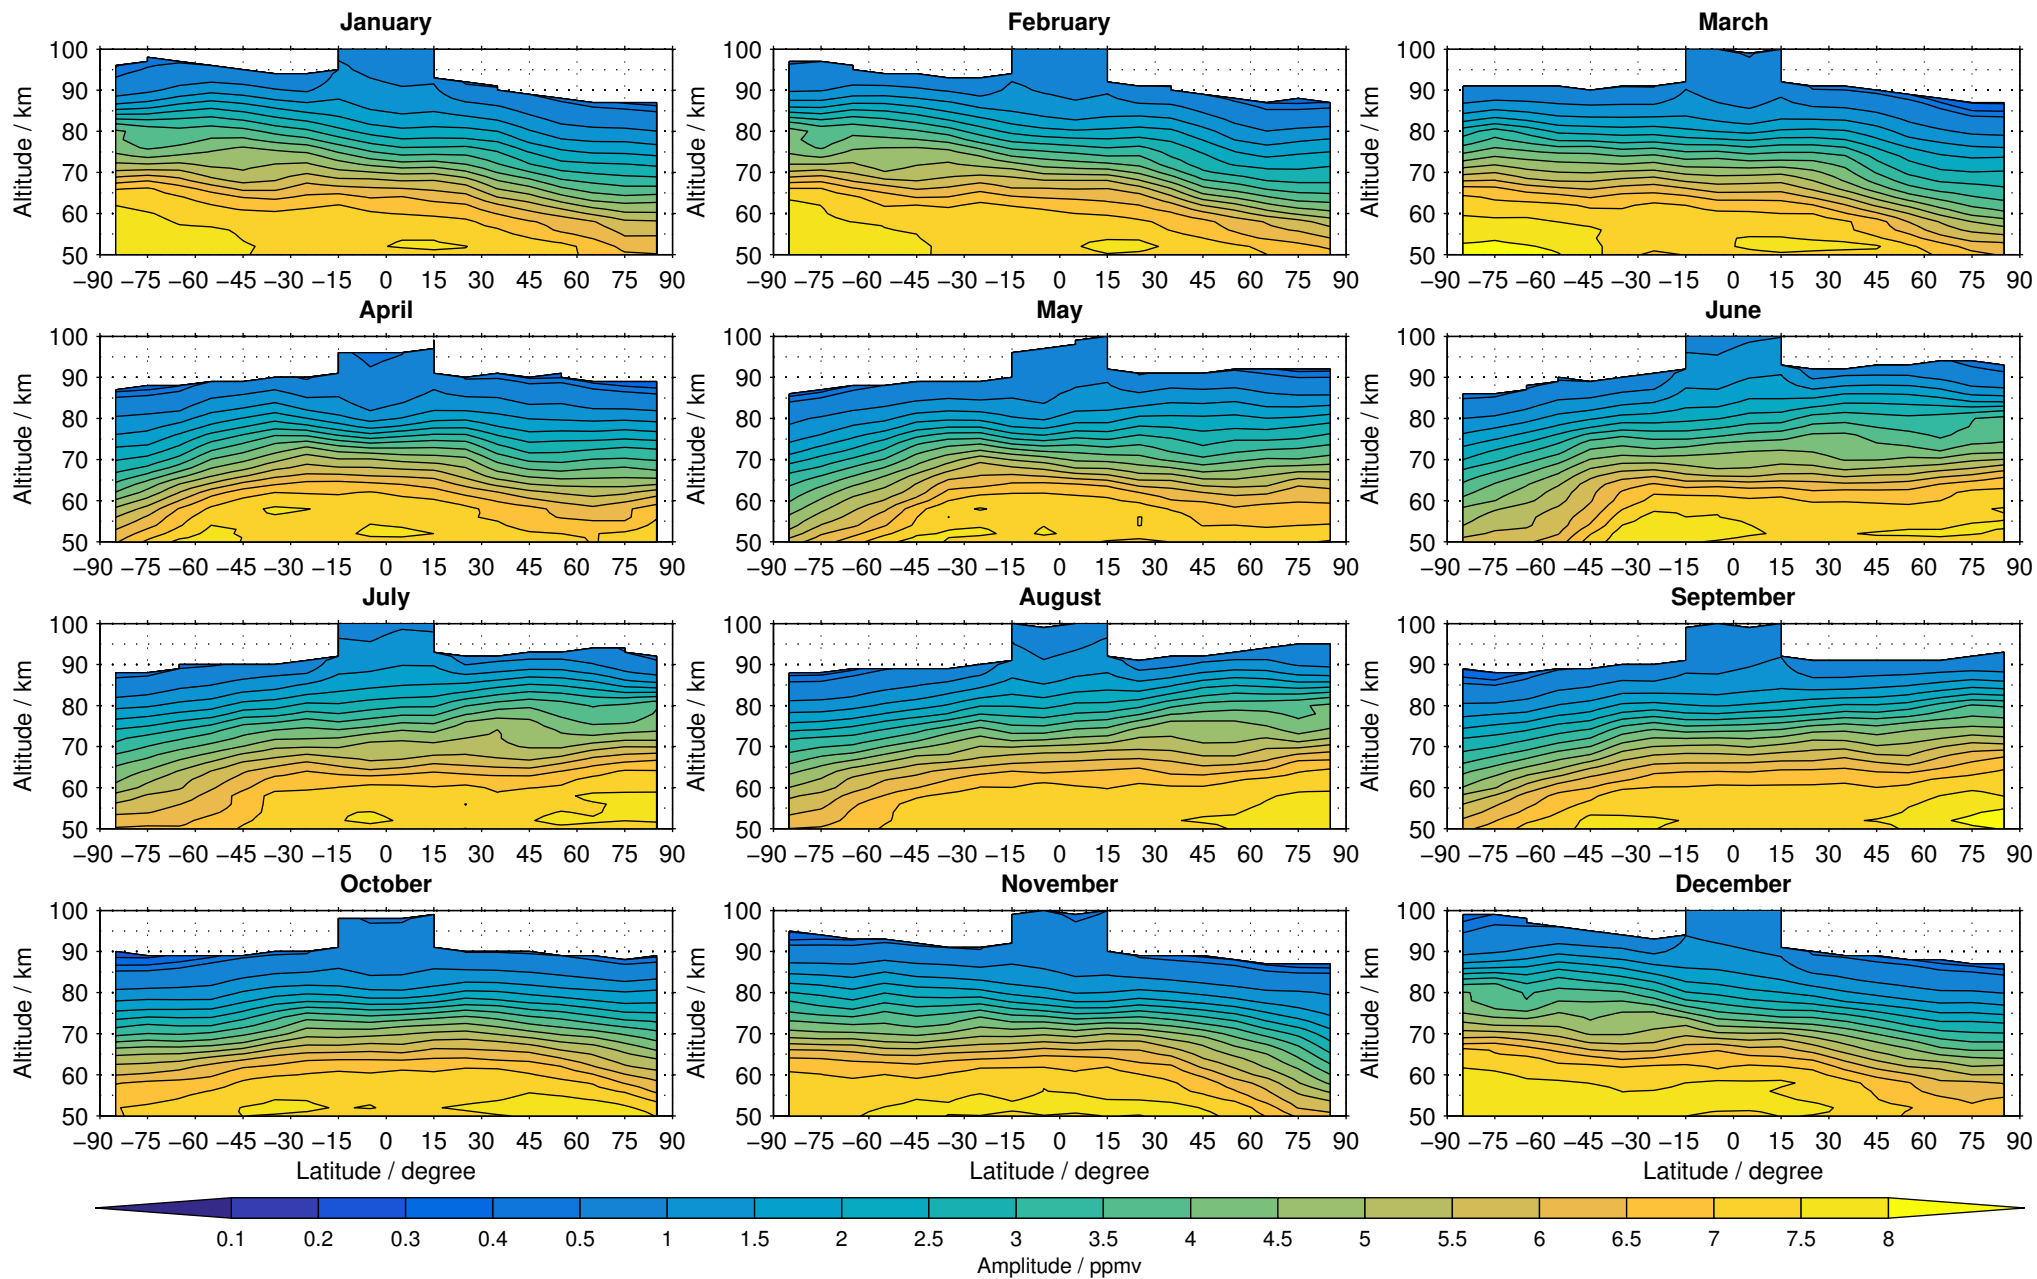

Envisat/MIPAS (IMKIAA) V5R v622 UA water vapour distribution for 2007

Creation Time:
11-04-2017
21:25:23 LT

Envisat/MIPAS (IMKIAA) V5R v622 UA water vapour distribution for 2008

Creation Time:
11-04-2017
21:25:24 LT

Envisat/MIPAS (IMKIAA) V5R v622 UA water vapour distribution for 2009

Creation Time:
11-04-2017
21:25:25 LT

Envisat/MIPAS (IMKIAA) V5R v622 UA water vapour distribution for 2010

Creation Time:
11-04-2017
21:25:26 LT

Envisat/MIPAS (IMKIAA) V5R v622 UA water vapour distribution for 2011

Creation Time:
11-04-2017
21:25:27 LT

Envisat/MIPAS (IMKIAA) V5R v622 UA water vapour distribution for 2012

Creation Time:
11-04-2017
21:25:28 LT