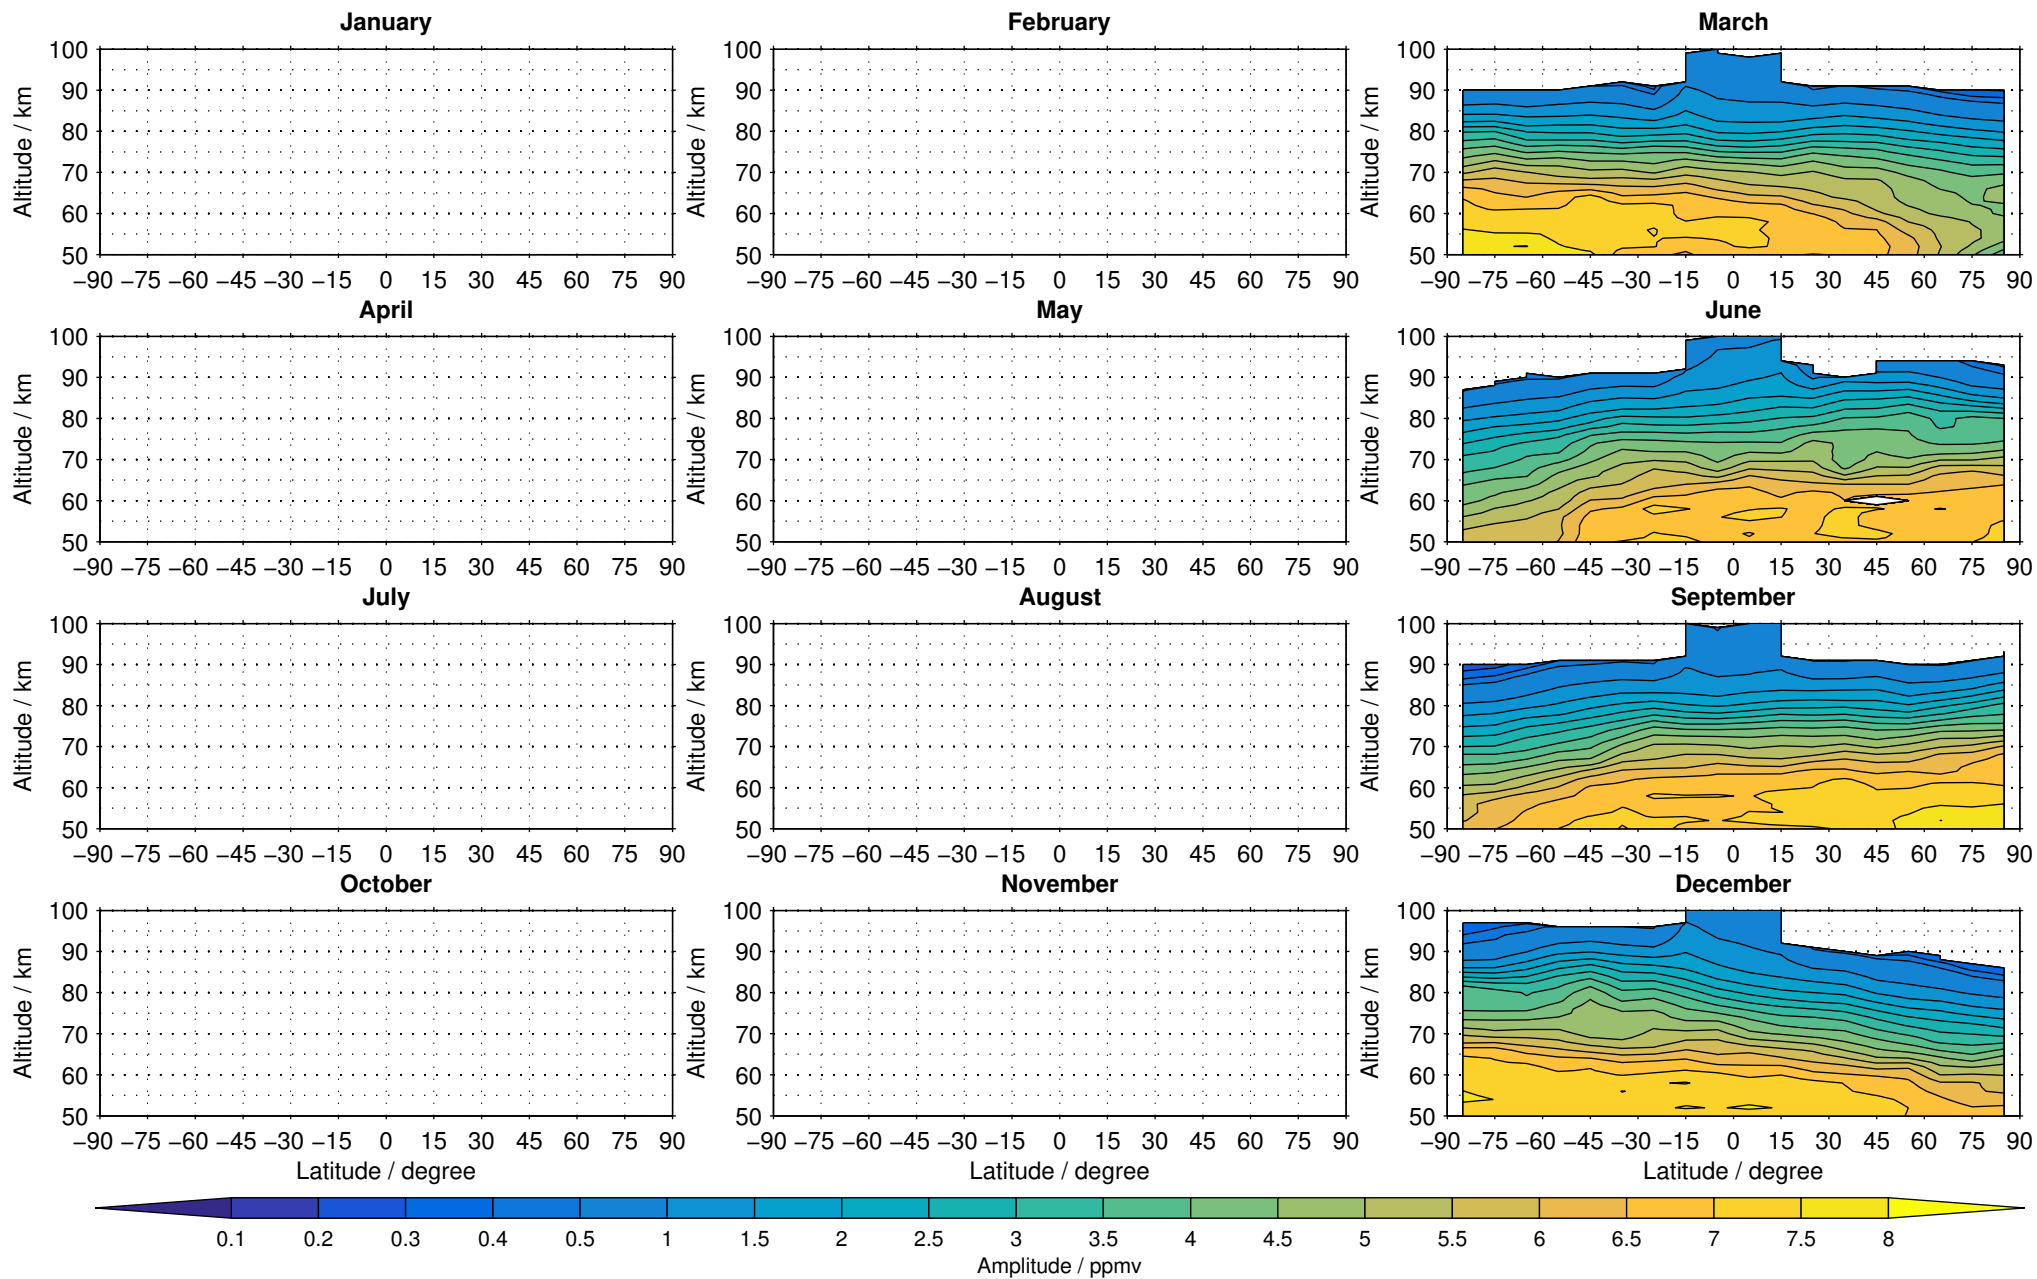

Envisat/MIPAS (IMKIAA) V5R v622 UA water vapour distribution for 2005

Creation Time:
11-04-2017
21:25:21 LT

Envisat/MIPAS (IMKIAA) V5R v622 UA water vapour distribution for 2006

Creation Time:
11-04-2017
21:25:22 LT

Envisat/MIPAS (IMKIAA) V5R v622 UA water vapour distribution for 2007

Creation Time:
11-04-2017
21:25:23 LT

Envisat/MIPAS (IMKIAA) V5R v622 UA water vapour distribution for 2008

Creation Time:
11-04-2017
21:25:24 LT

Envisat/MIPAS (IMKIAA) V5R v622 UA water vapour distribution for 2009

Creation Time:
11-04-2017
21:25:25 LT

Envisat/MIPAS (IMKIAA) V5R v622 UA water vapour distribution for 2010

Creation Time:
11-04-2017
21:25:26 LT