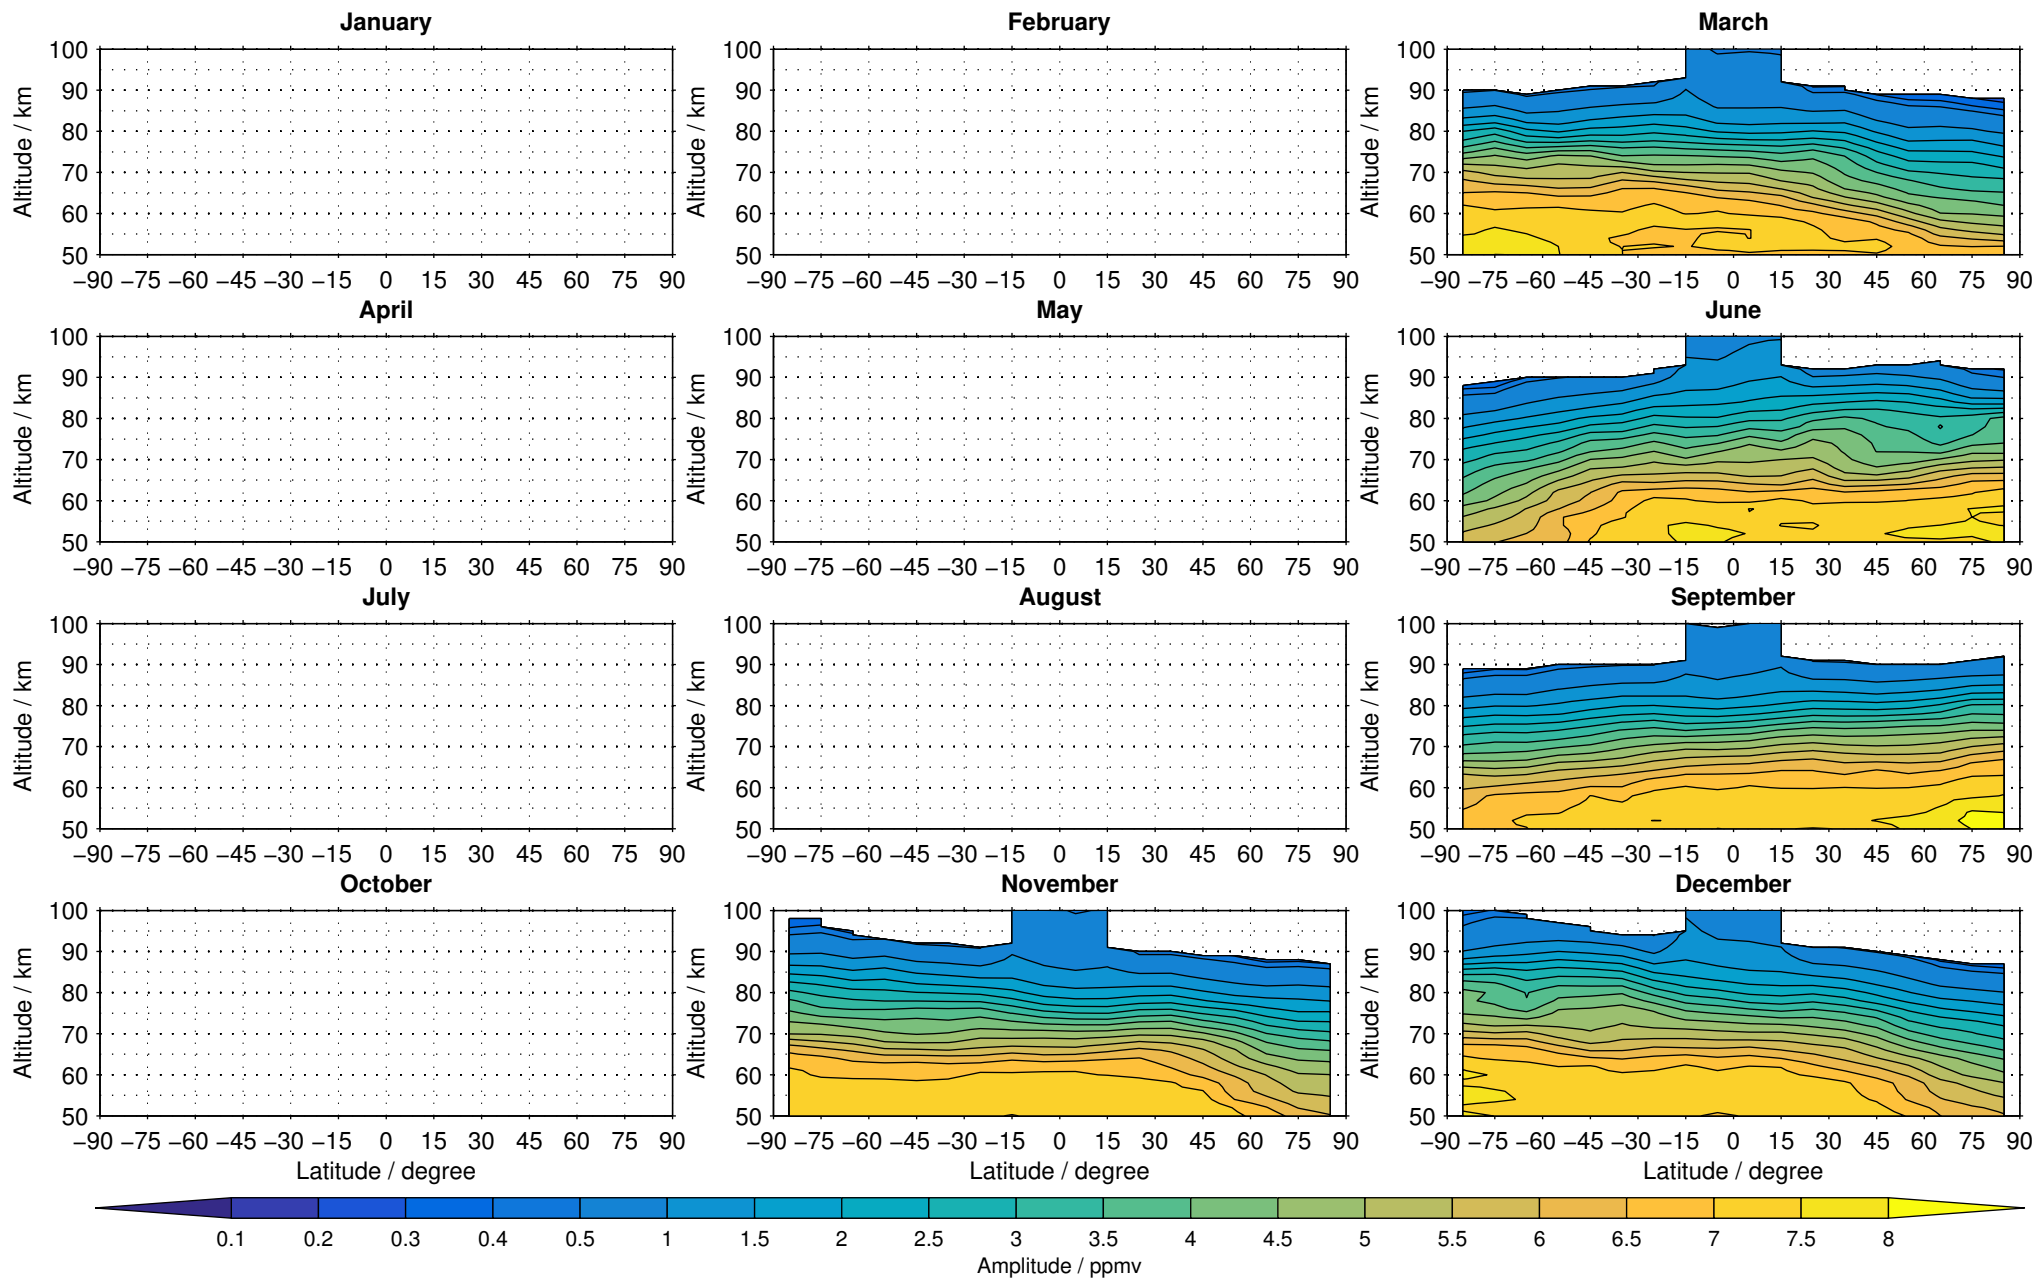

Envisat/MIPAS (IMKIAA) V5R v622 UA water vapour distribution for 2005

Creation Time:
11-04-2017
21:25:21 LT

Envisat/MIPAS (IMKIAA) V5R v622 UA water vapour distribution for 2006

Creation Time:
11-04-2017
21:25:22 LT

Envisat/MIPAS (IMKIAA) V5R v622 UA water vapour distribution for 2007

Creation Time:
11-04-2017
21:25:23 LT

Envisat/MIPAS (IMKIAA) V5R v622 UA water vapour distribution for 2008

Creation Time:
11-04-2017
21:25:24 LT

Envisat/MIPAS (IMKIAA) V5R v622 UA water vapour distribution for 2009

Creation Time:
11-04-2017
21:25:25 LT

Envisat/MIPAS (IMKIAA) V5R v622 UA water vapour distribution for 2010

Creation Time:
11-04-2017
21:25:26 LT