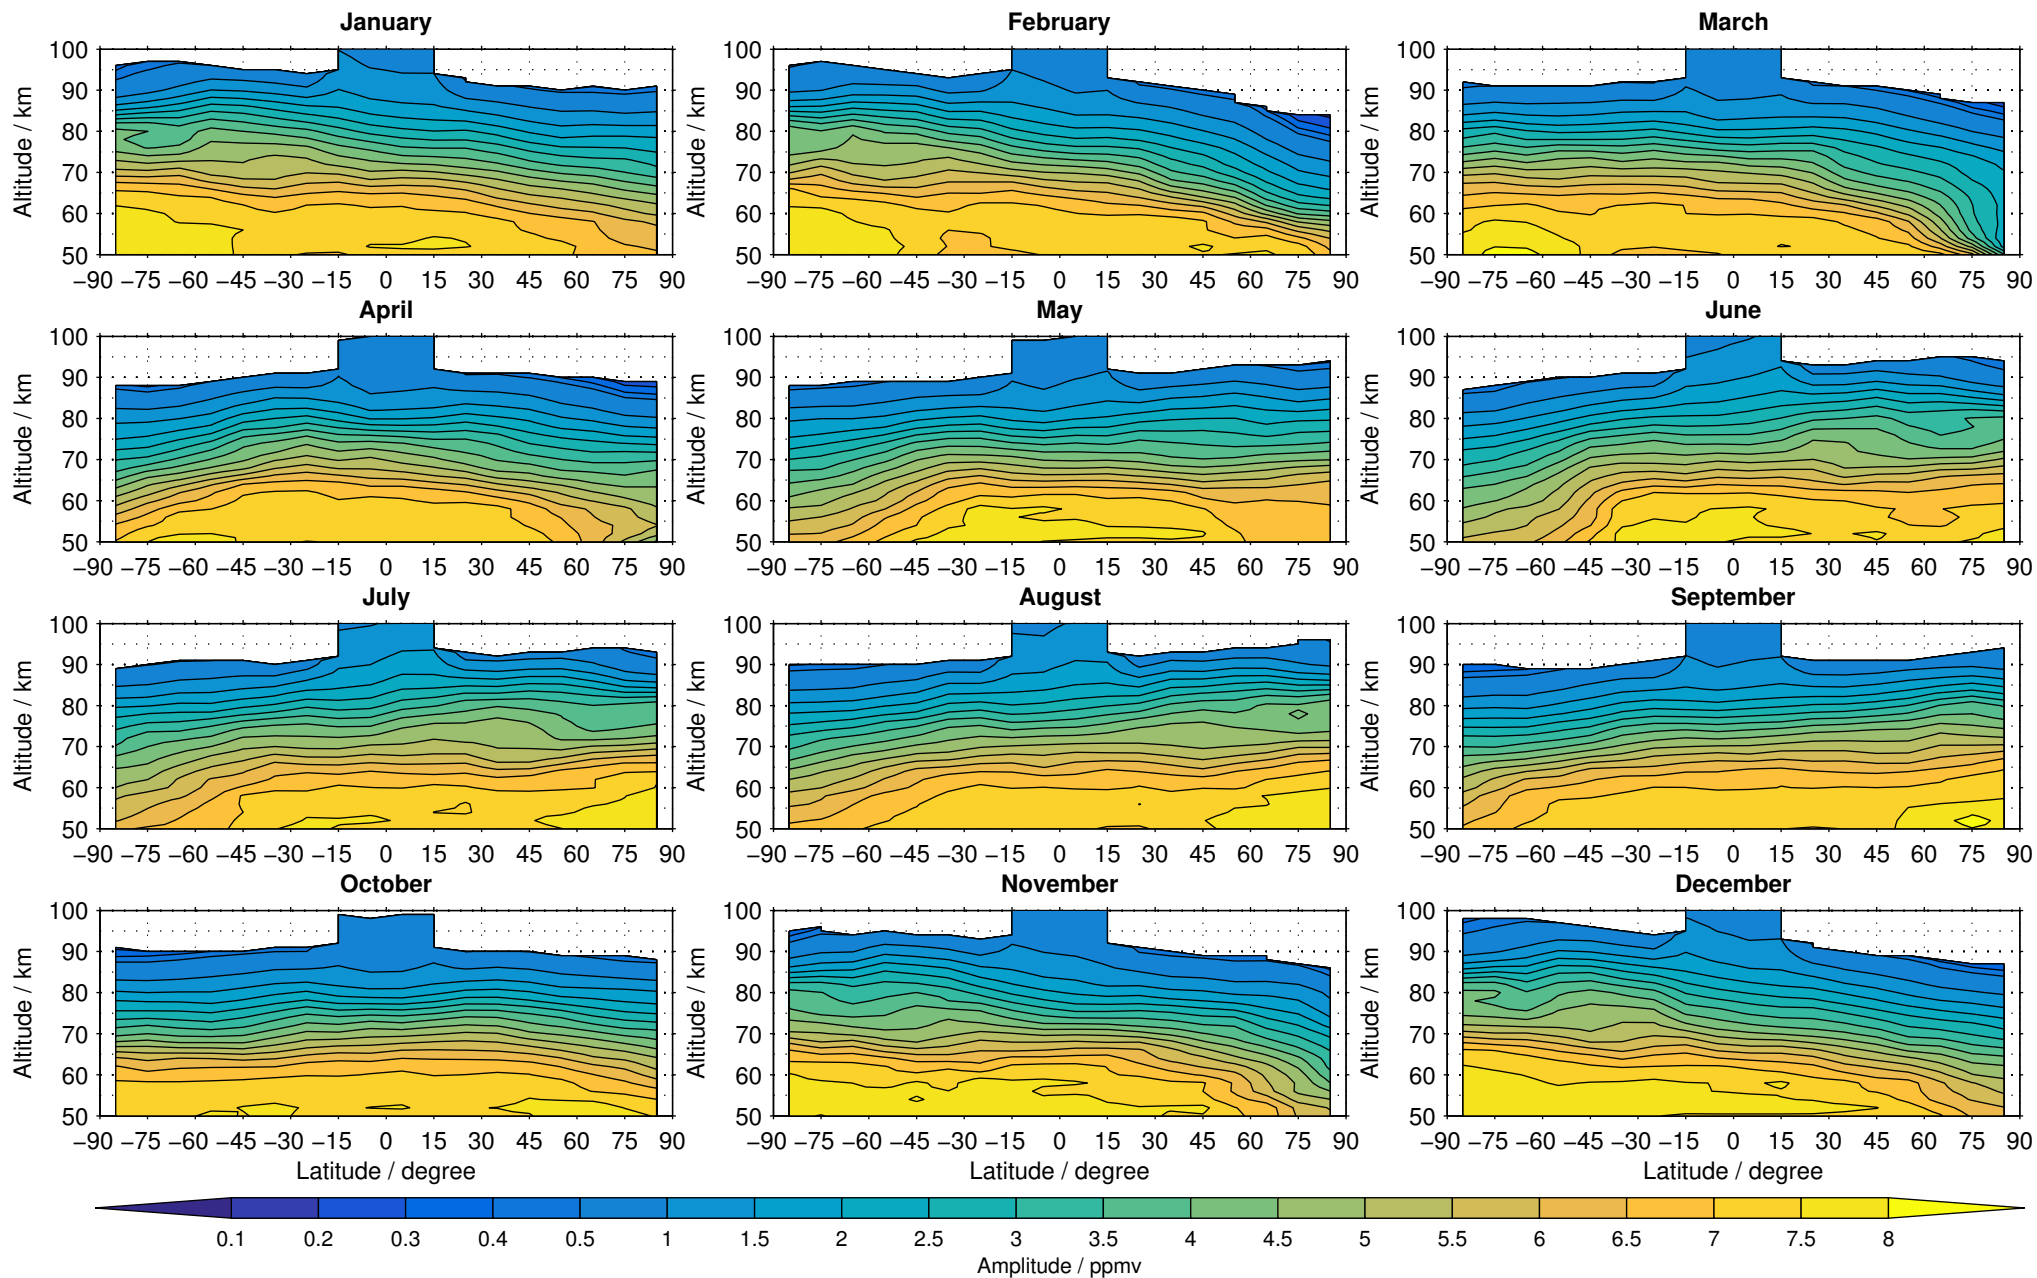

Envisat/MIPAS (IMKIAA) V5R v622 UA water vapour distribution for 2007

Creation Time:
11-04-2017
21:25:23 LT

Envisat/MIPAS (IMKIAA) V5R v622 UA water vapour distribution for 2008

Creation Time:
11-04-2017
21:25:24 LT

Envisat/MIPAS (IMKIAA) V5R v622 UA water vapour distribution for 2009

Creation Time:
11-04-2017
21:25:25 LT

Envisat/MIPAS (IMKIAA) V5R v622 UA water vapour distribution for 2010

Creation Time:
11-04-2017
21:25:26 LT