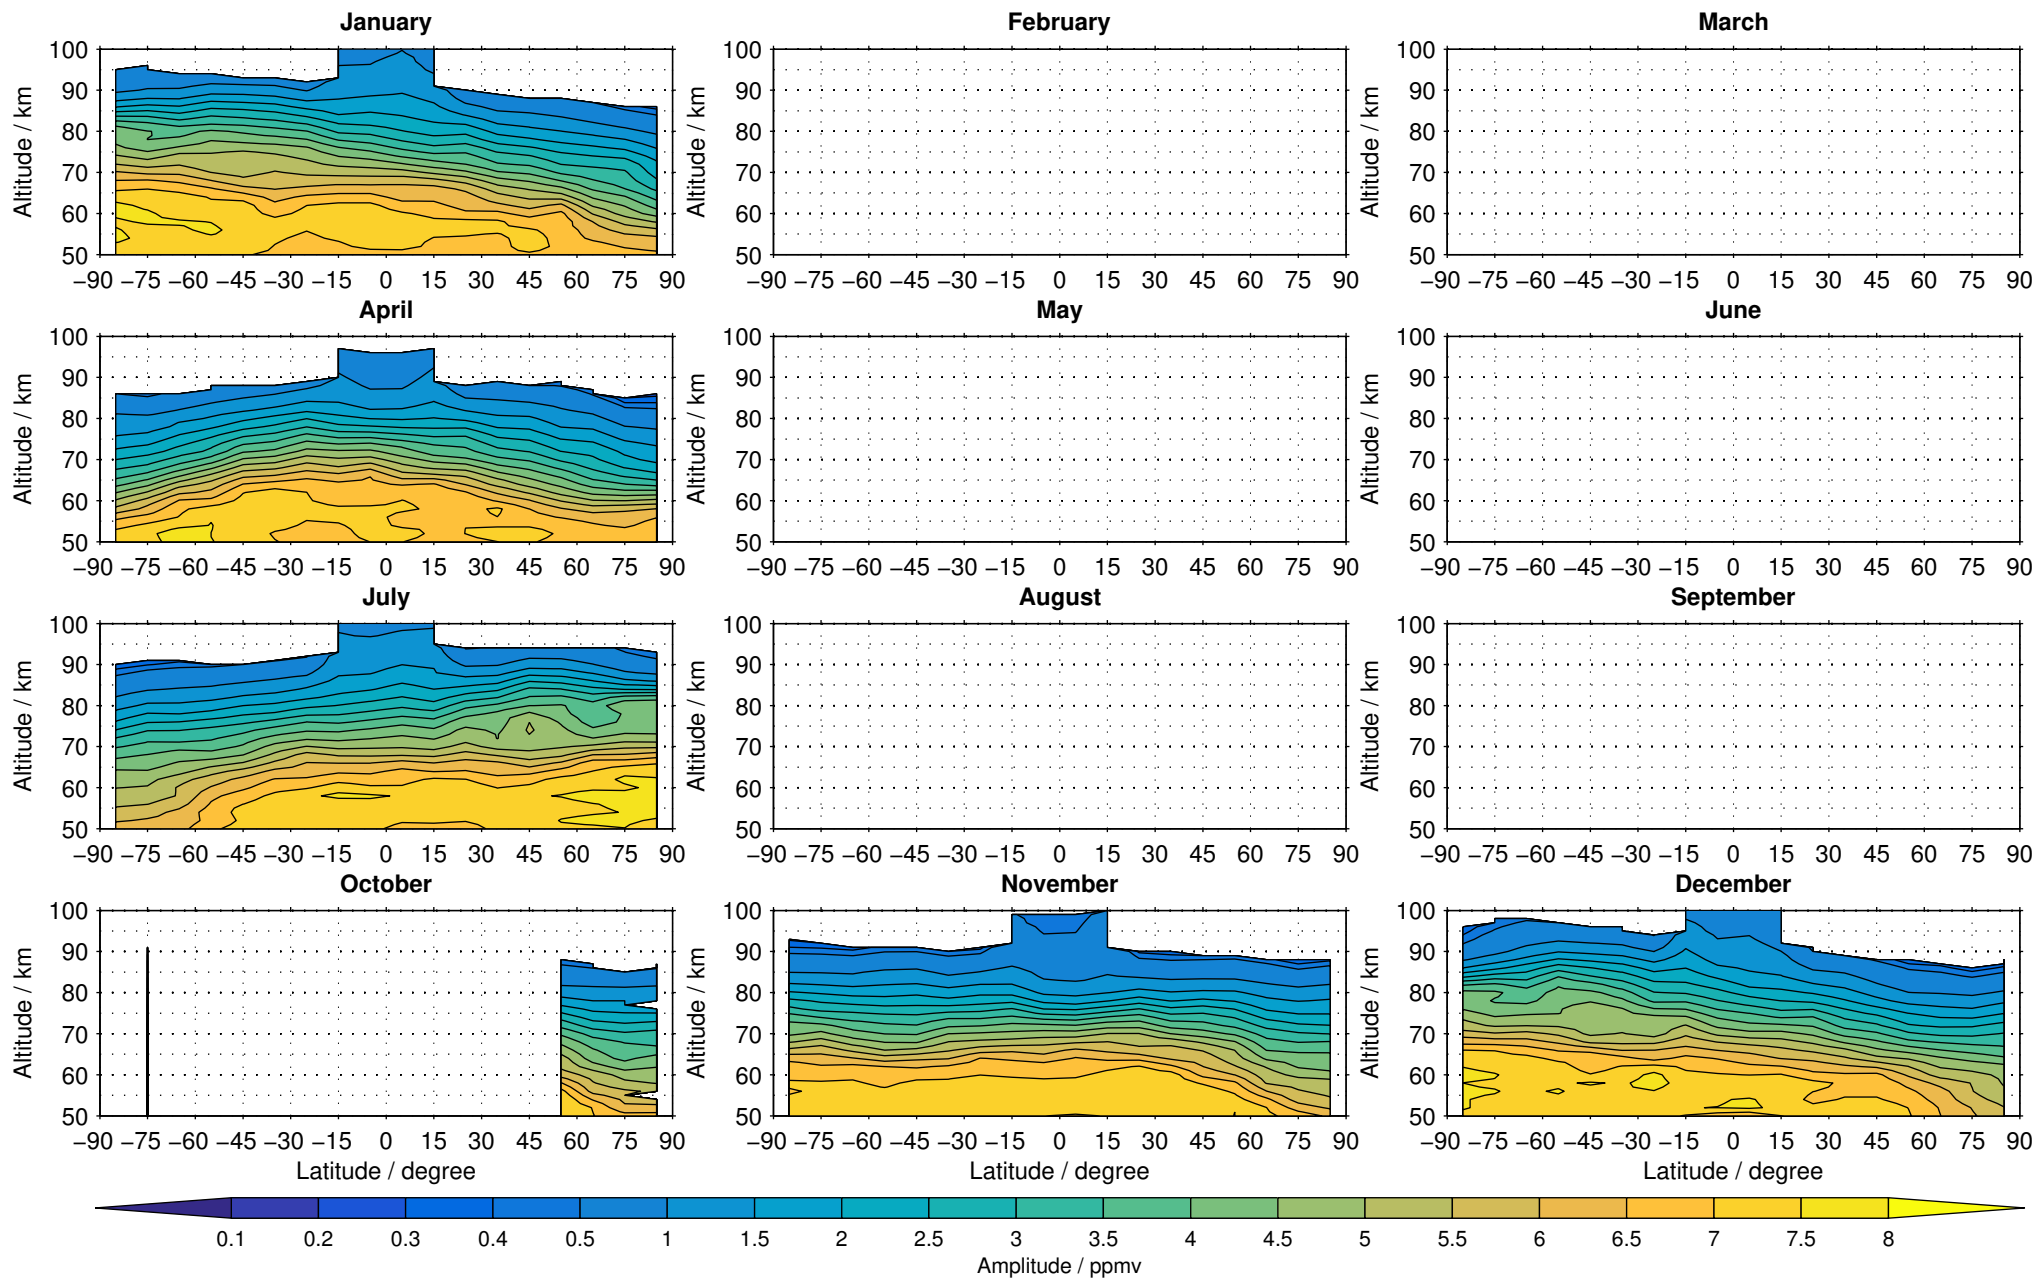

Envisat/MIPAS (IMKIAA) V5R v622 UA water vapour distribution for 2005

Creation Time:
11-04-2017
21:25:21 LT

Envisat/MIPAS (IMKIAA) V5R v622 UA water vapour distribution for 2006

Creation Time:
11-04-2017
21:25:22 LT

Envisat/MIPAS (IMKIAA) V5R v622 UA water vapour distribution for 2007

Creation Time:
11-04-2017
21:25:23 LT

Envisat/MIPAS (IMKIAA) V5R v622 UA water vapour distribution for 2008

Creation Time:
11-04-2017
21:25:24 LT

Envisat/MIPAS (IMKIAA) V5R v622 UA water vapour distribution for 2009

Creation Time:
11-04-2017
21:25:25 LT

Envisat/MIPAS (IMKIAA) V5R v622 UA water vapour distribution for 2010

Creation Time:
11-04-2017
21:25:26 LT