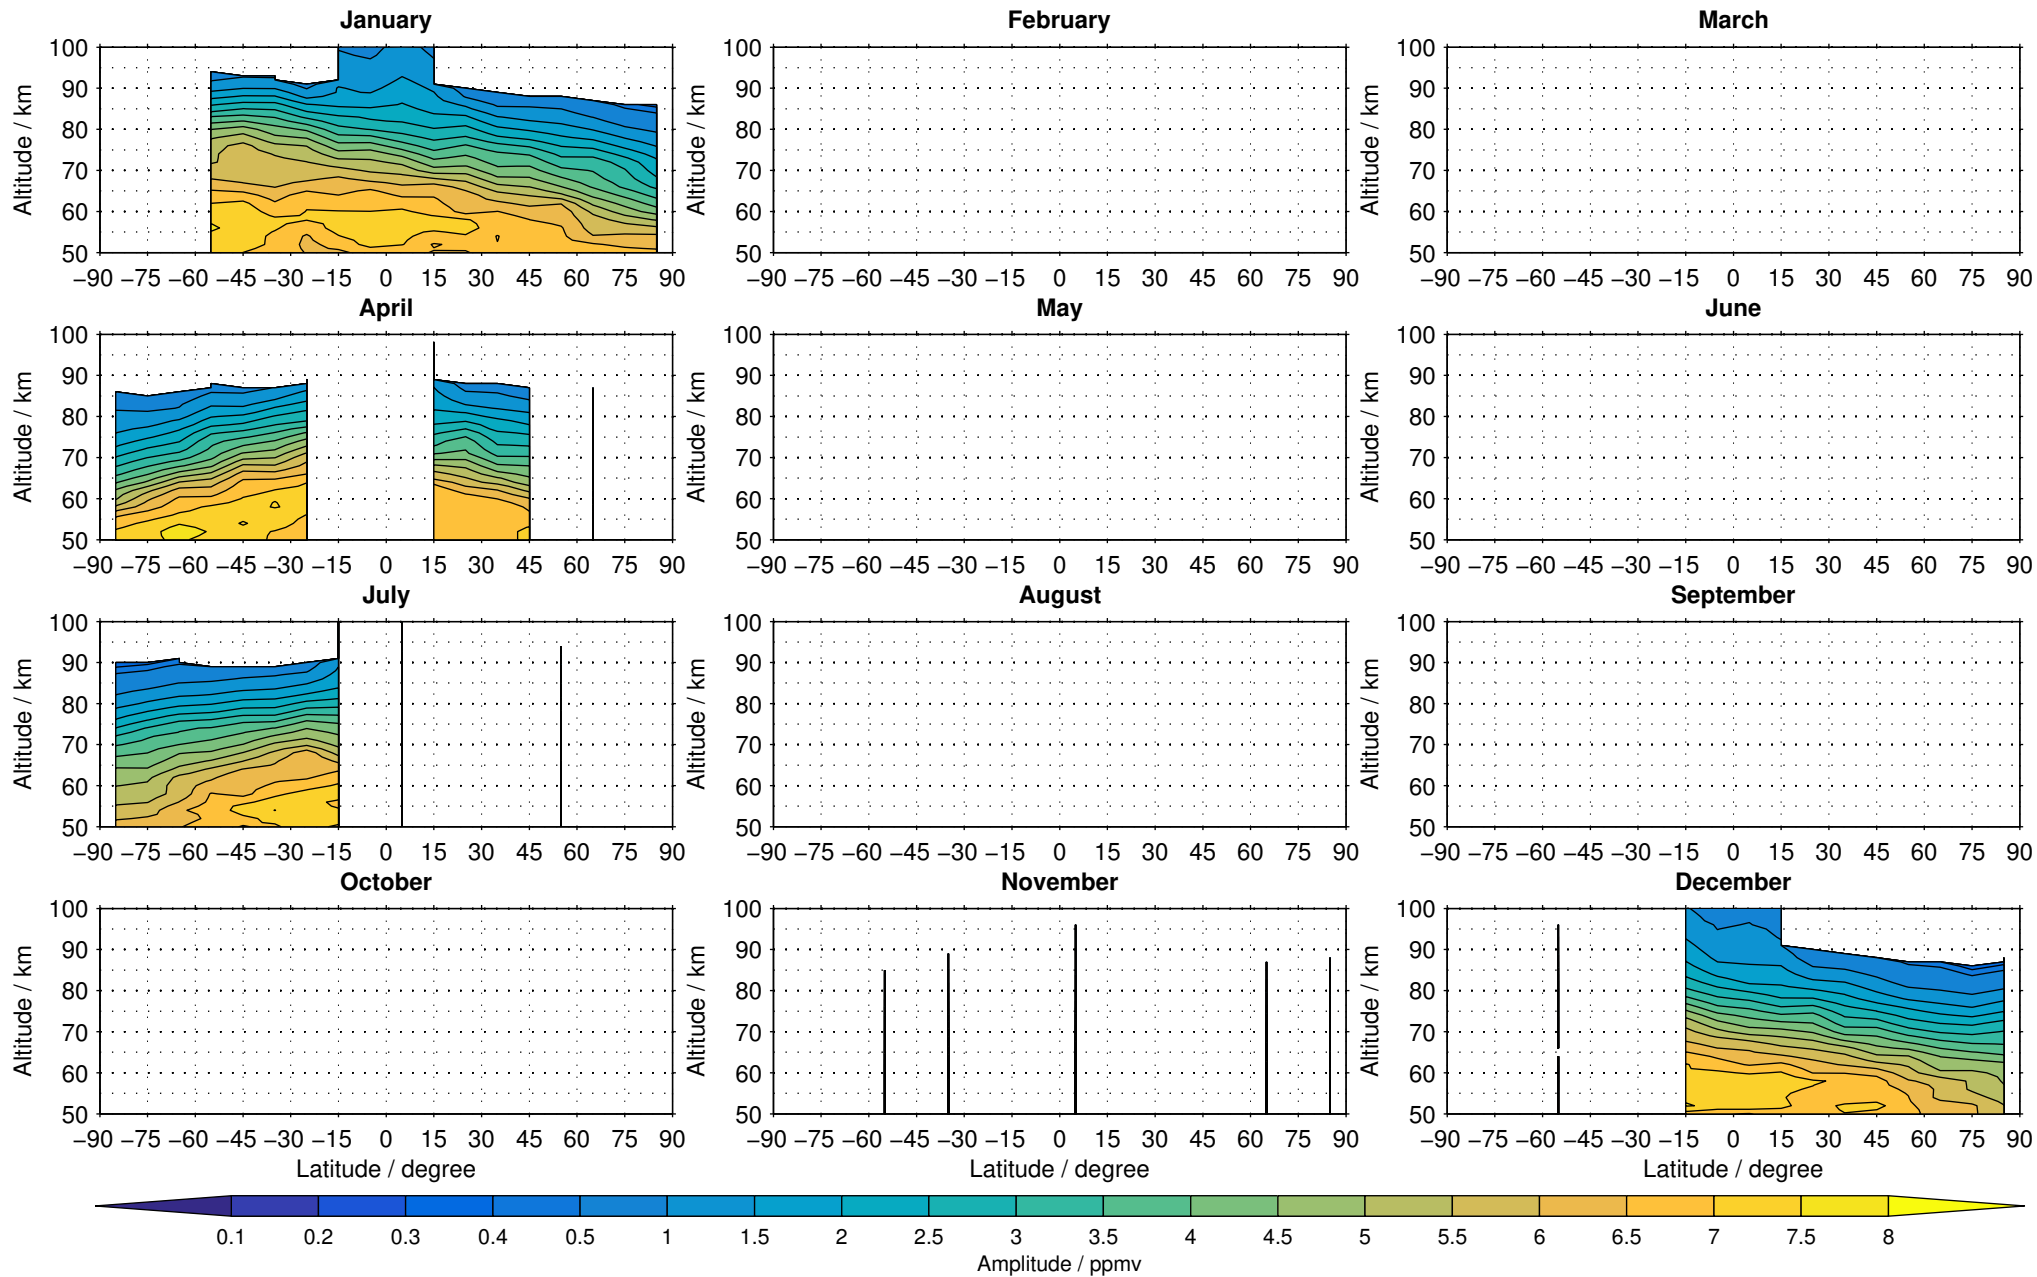

# Envisat/MIPAS (IMKIAA) V5R v622 UA nighttime water vapour distribution for 2005

Creation Time:  
11-04-2017  
21:26:08 LT

# Envisat/MIPAS (IMKIAA) V5R v622 UA nighttime water vapour distribution for 2006

Creation Time:  
11-04-2017  
21:26:09 LT

# Envisat/MIPAS (IMKIAA) V5R v622 UA nighttime water vapour distribution for 2007

Creation Time:  
11-04-2017  
21:26:10 LT