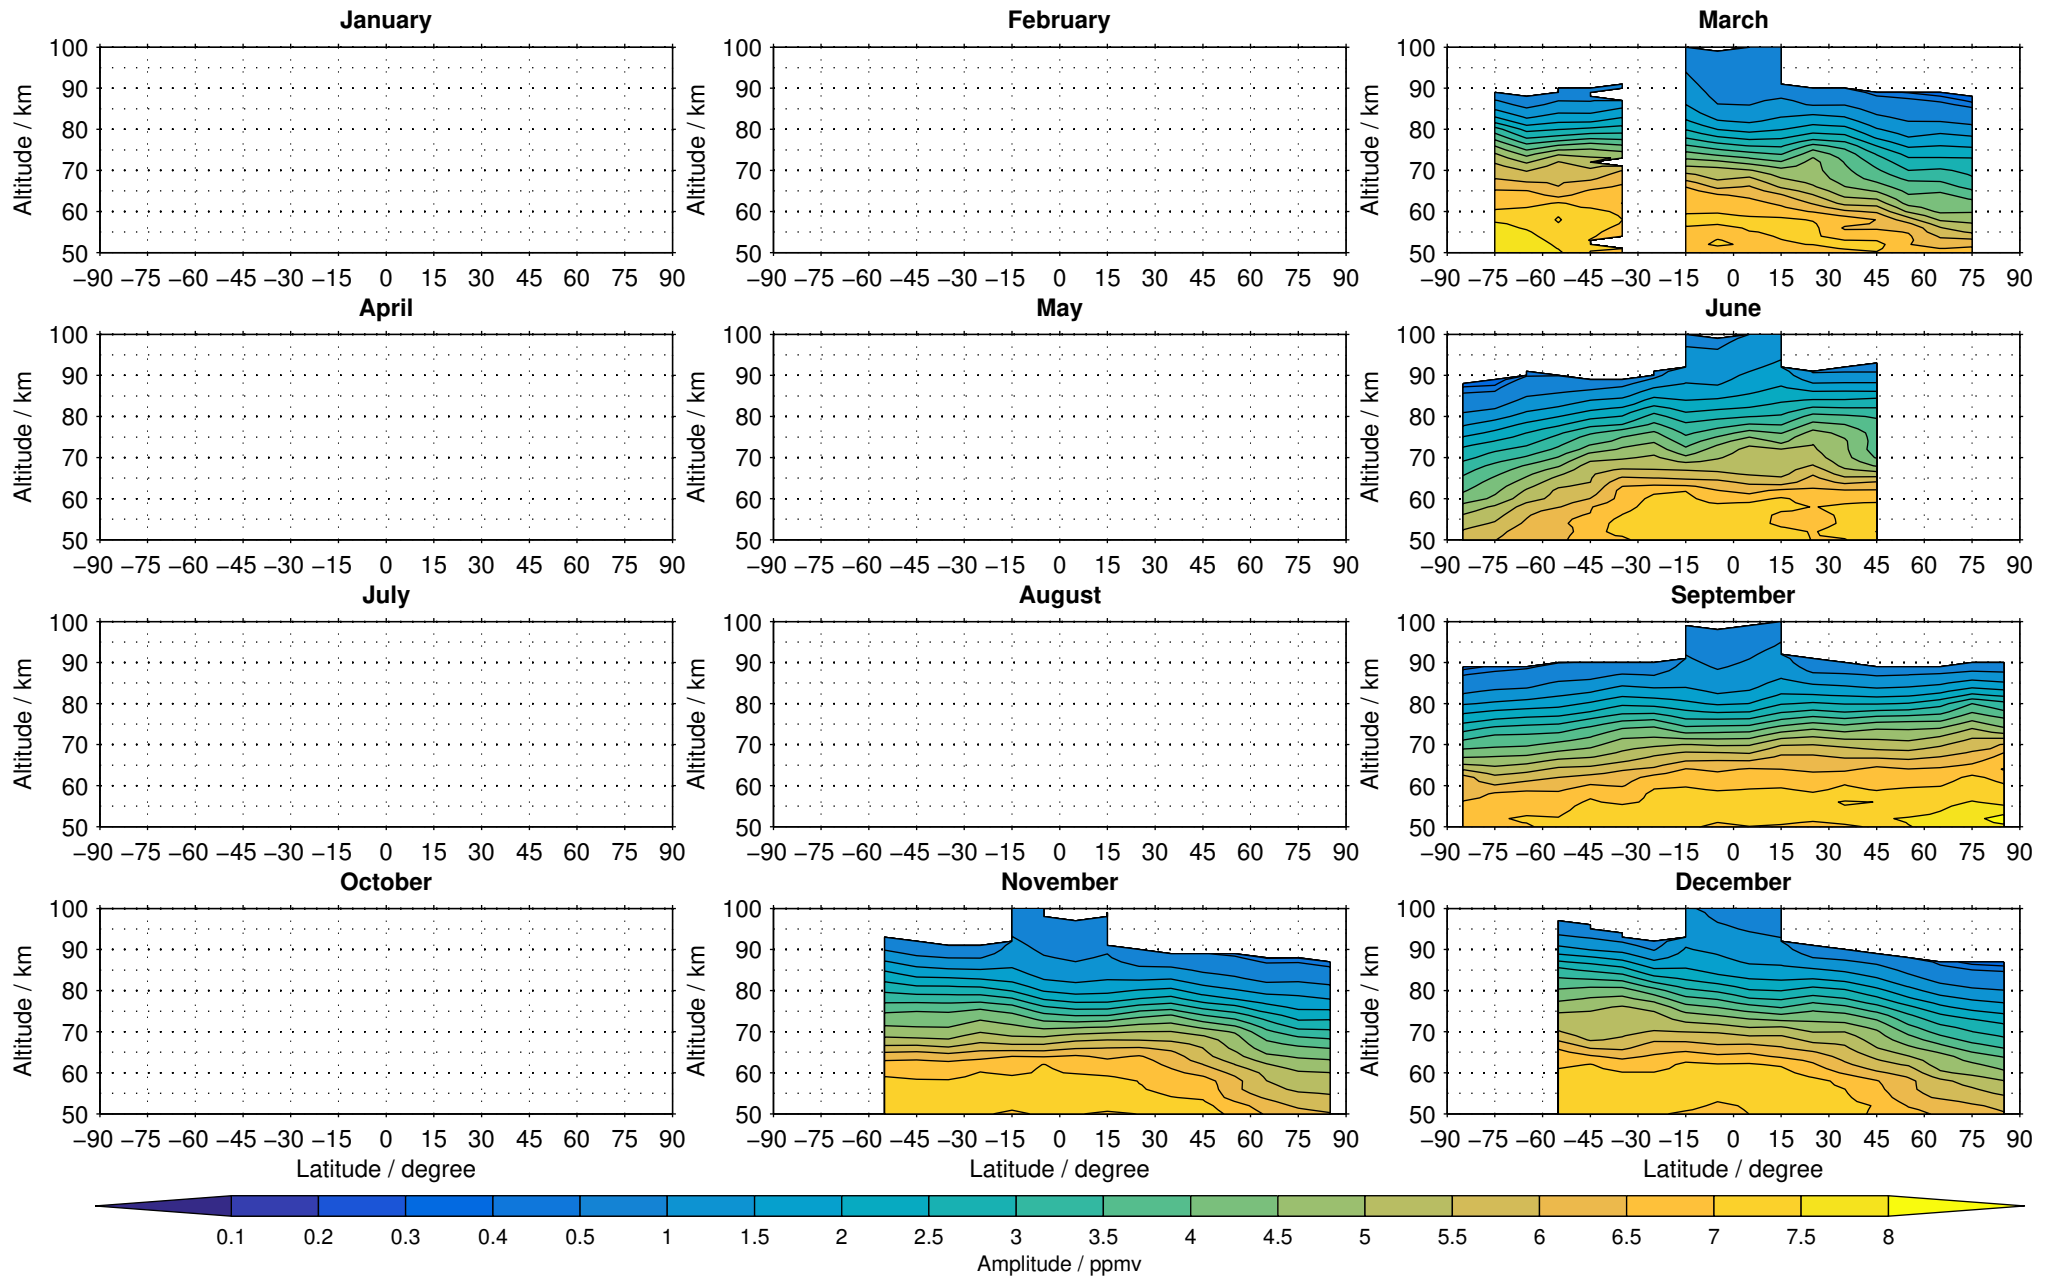

# Envisat/MIPAS (IMKIAA) V5R v622 UA nighttime water vapour distribution for 2005

Creation Time:  
11-04-2017  
21:26:08 LT

# Envisat/MIPAS (IMKIAA) V5R v622 UA nighttime water vapour distribution for 2006

Creation Time:  
11-04-2017  
21:26:09 LT

# Envisat/MIPAS (IMKIAA) V5R v622 UA nighttime water vapour distribution for 2007

Creation Time:  
11-04-2017  
21:26:10 LT