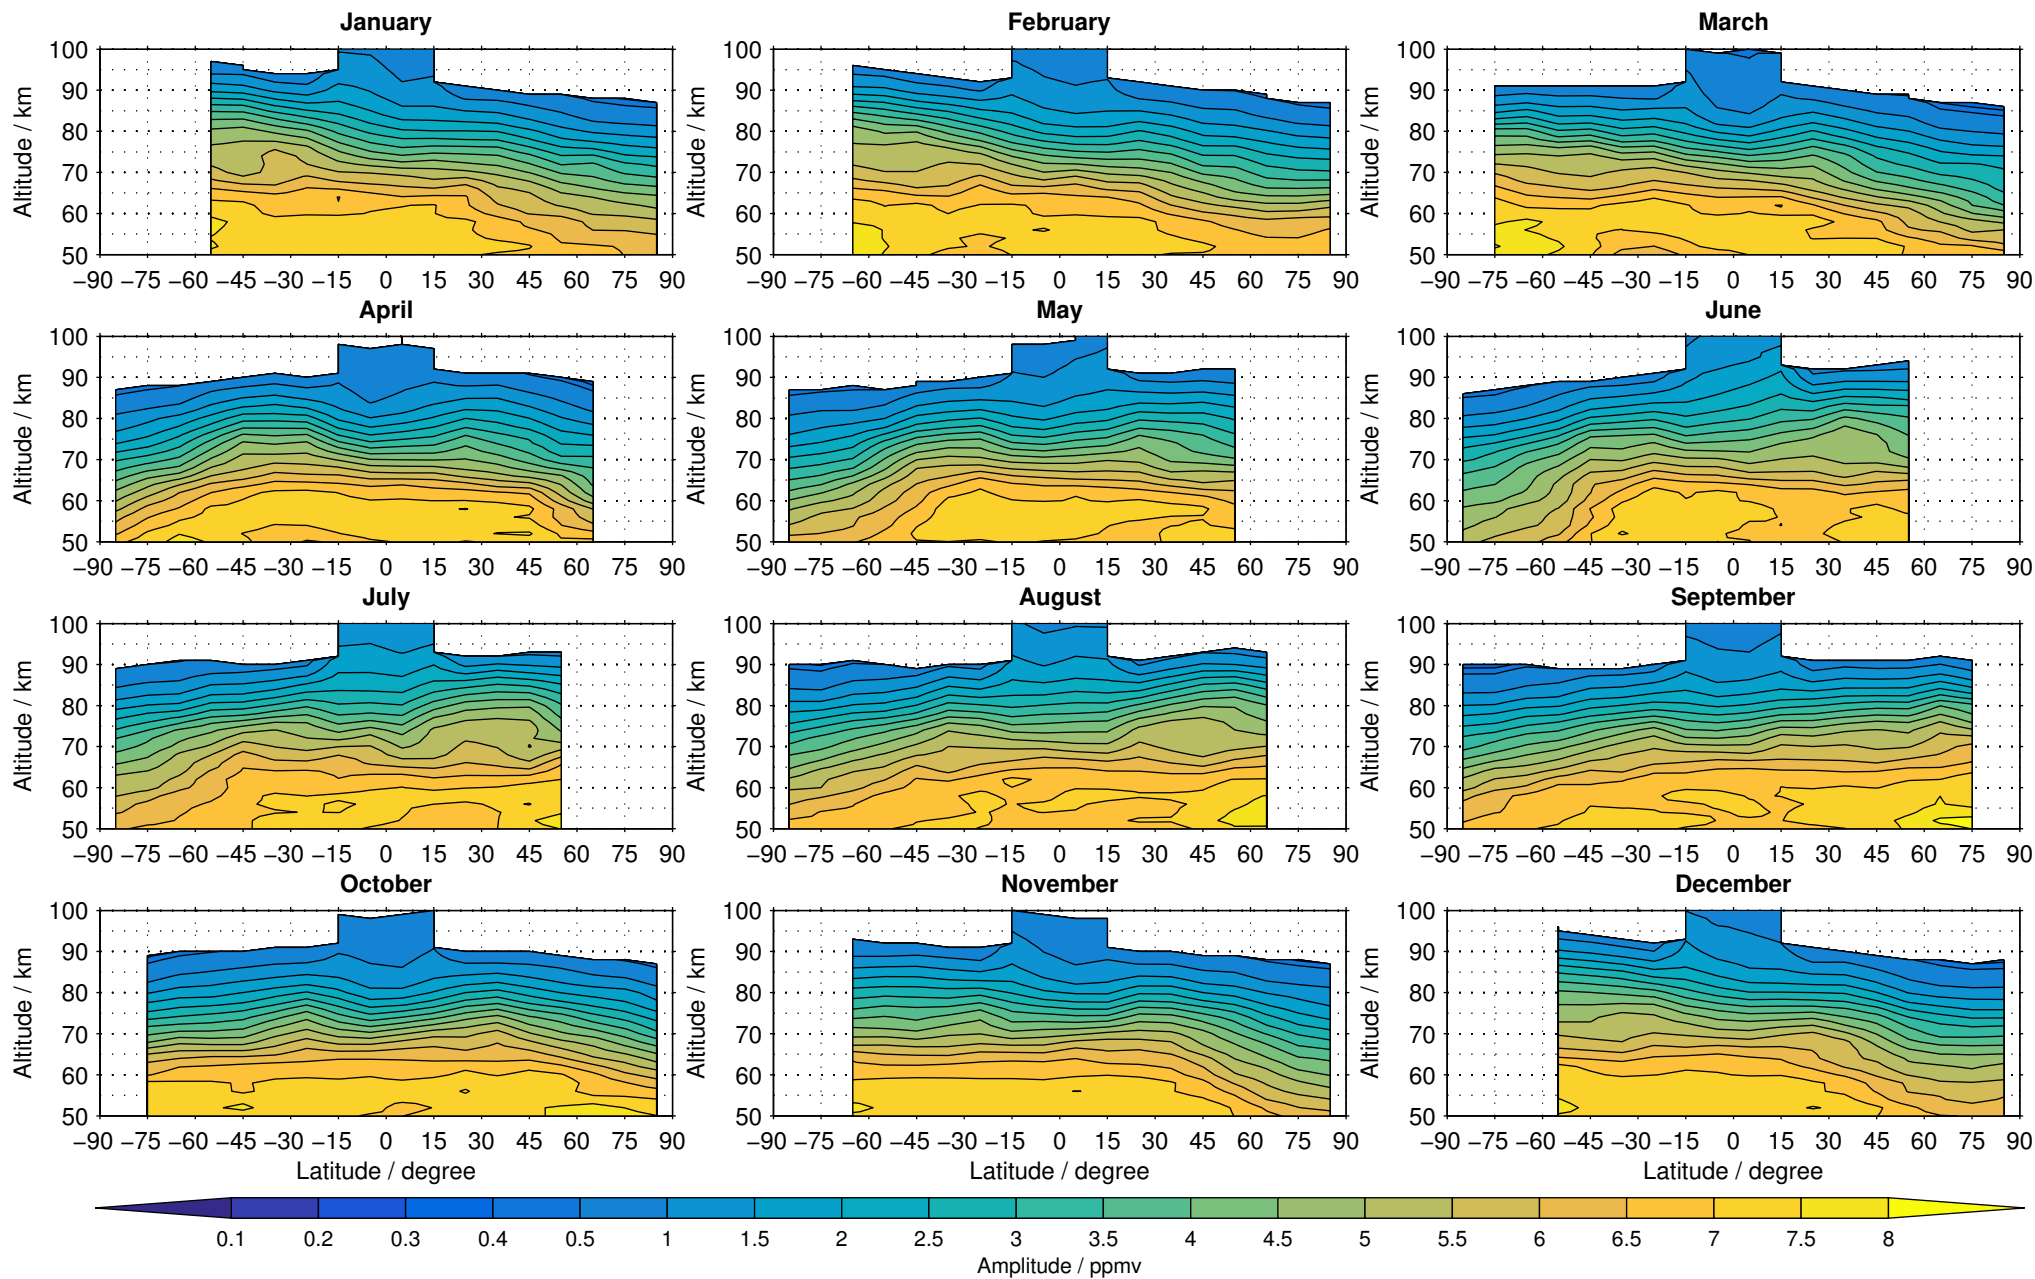

Envisat/MIPAS (IMKIAA) V5R v622 UA nighttime water vapour distribution for 2008

Creation Time:
11-04-2017
21:26:11 LT