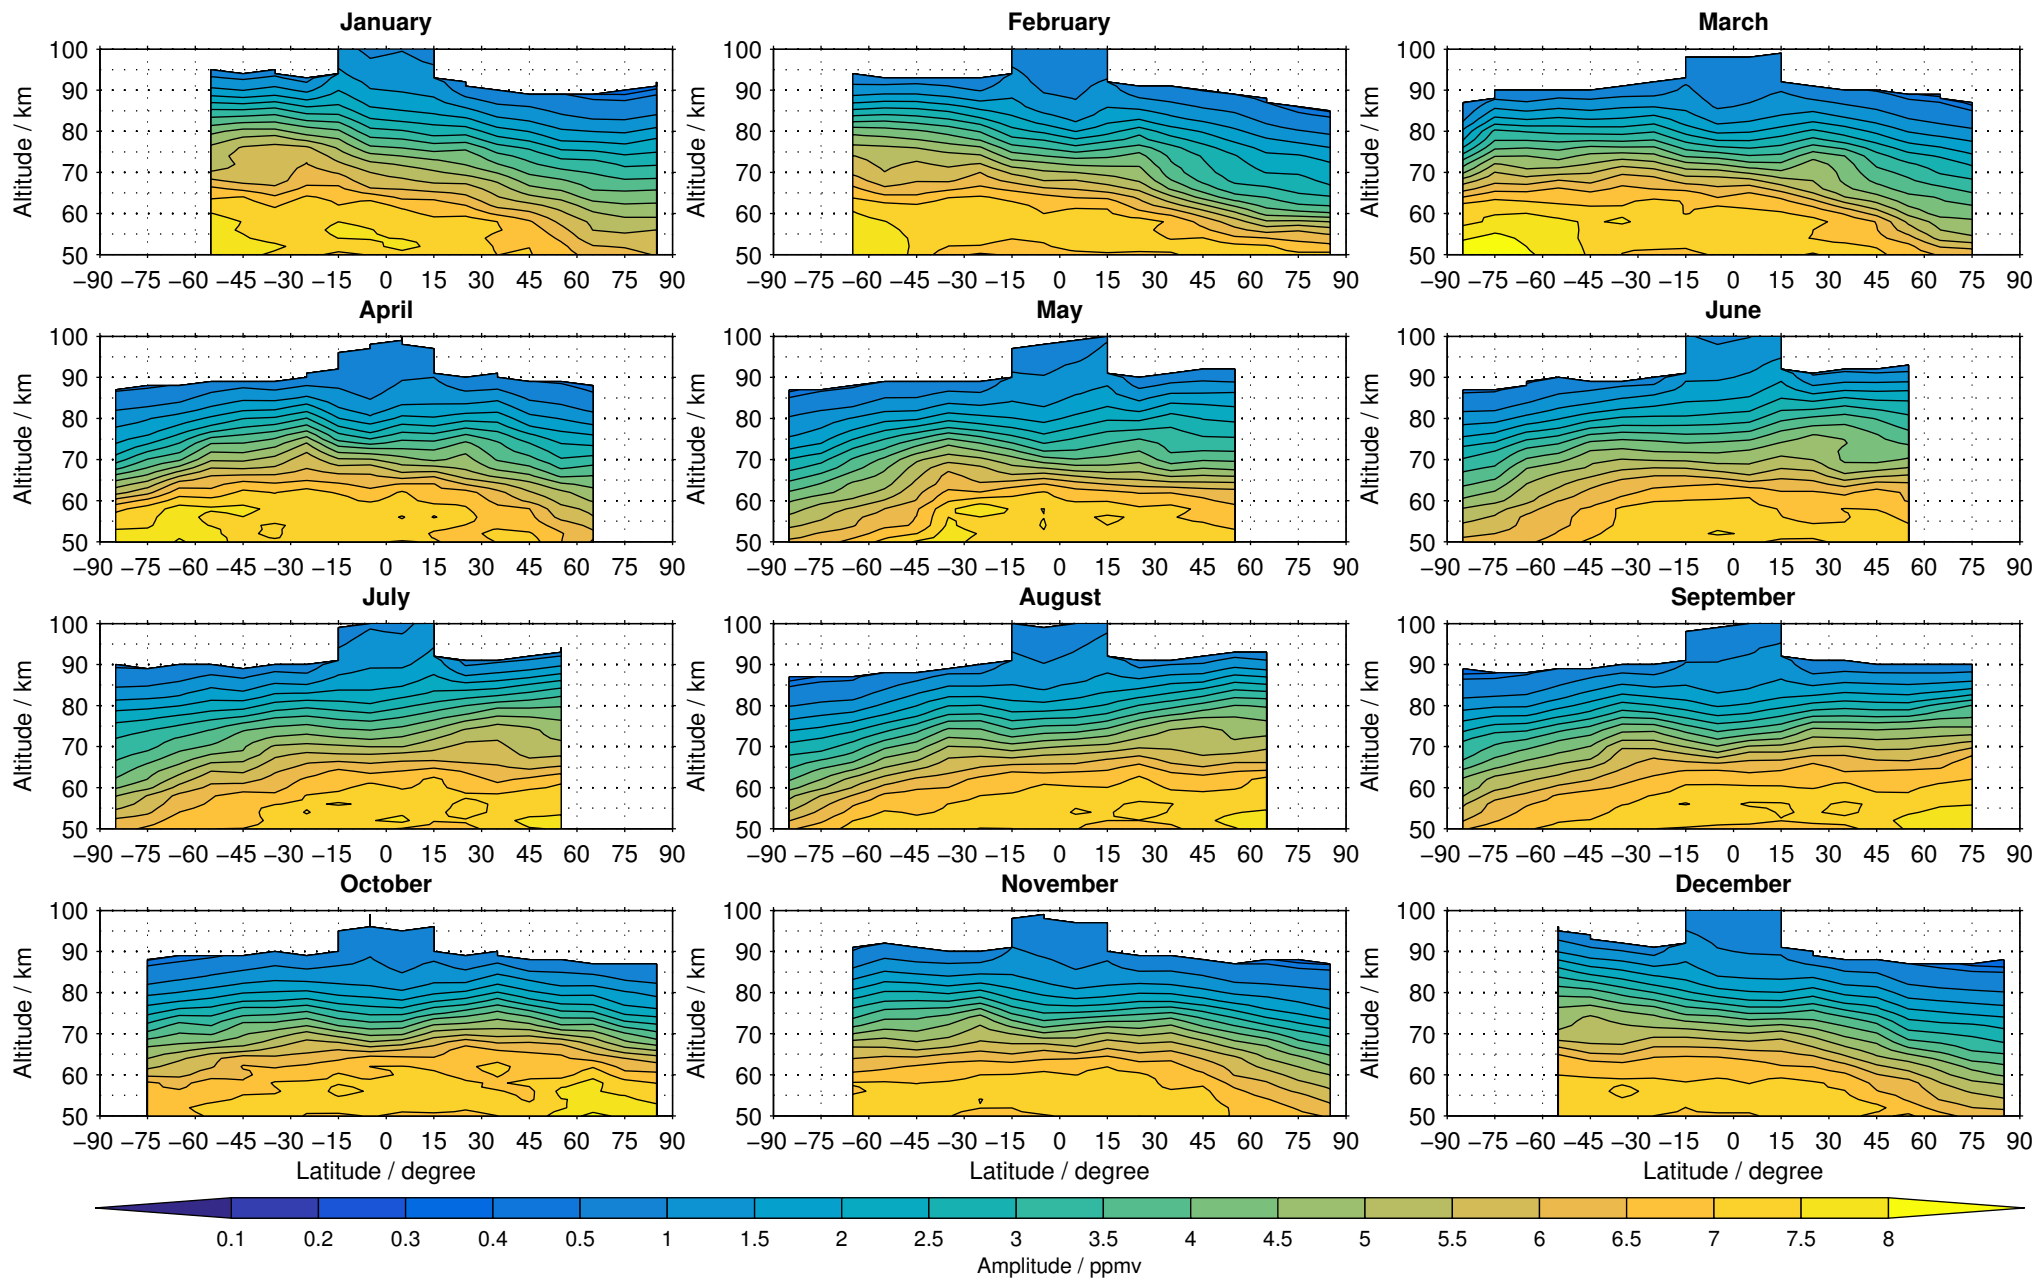

Envisat/MIPAS (IMKIAA) V5R v622 UA nighttime water vapour distribution for 2010

Creation Time:
11-04-2017
21:26:13 LT