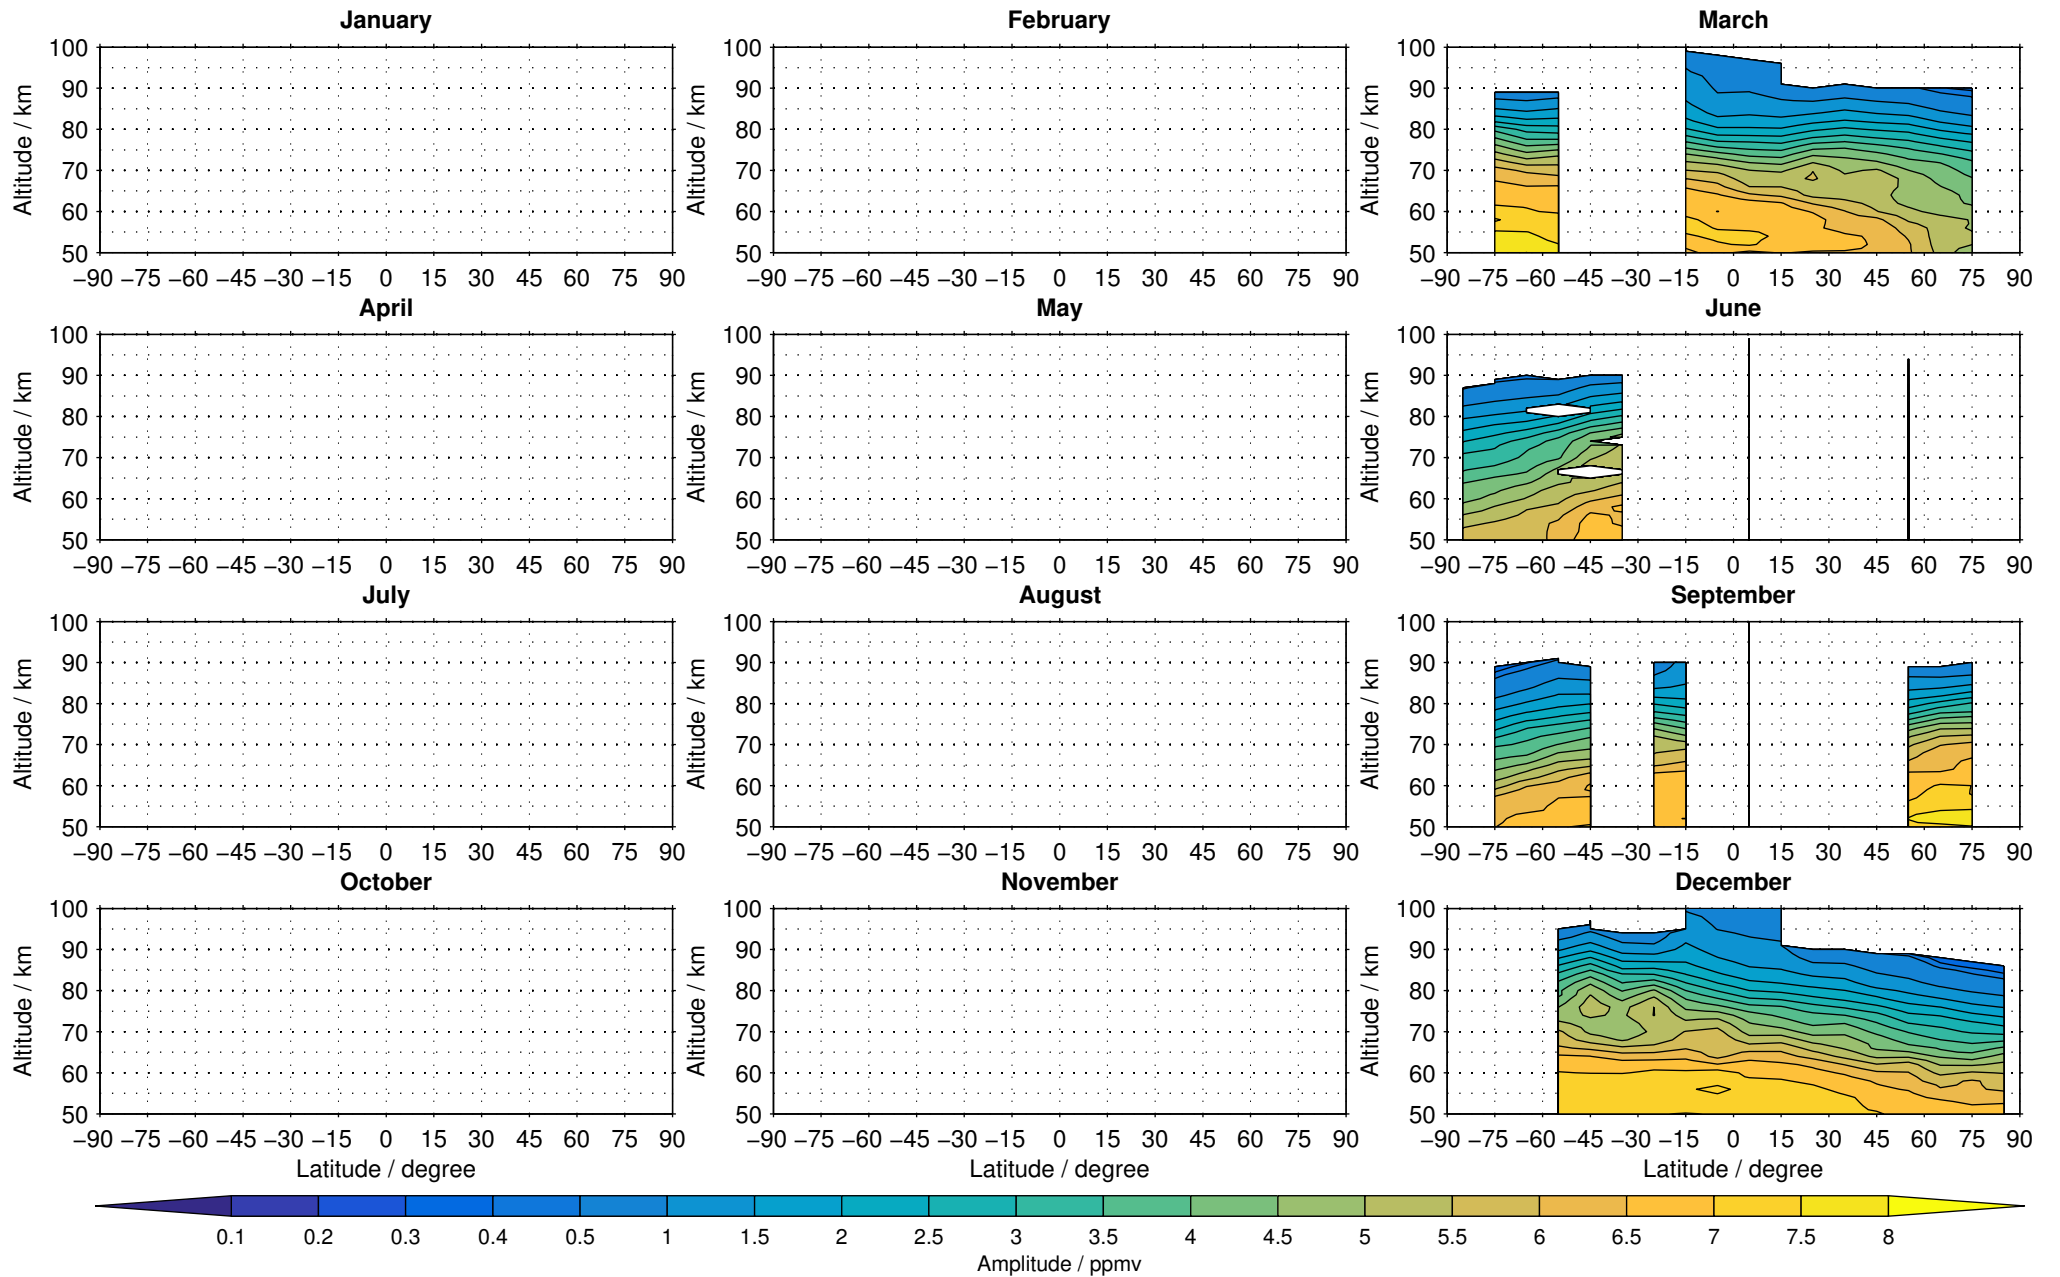

# Envisat/MIPAS (IMKIAA) V5R v622 UA nighttime water vapour distribution for 2005

Creation Time:  
11-04-2017  
21:26:08 LT

# Envisat/MIPAS (IMKIAA) V5R v622 UA nighttime water vapour distribution for 2006

Creation Time:  
11-04-2017  
21:26:09 LT

# Envisat/MIPAS (IMKIAA) V5R v622 UA nighttime water vapour distribution for 2007

Creation Time:  
11-04-2017  
21:26:10 LT