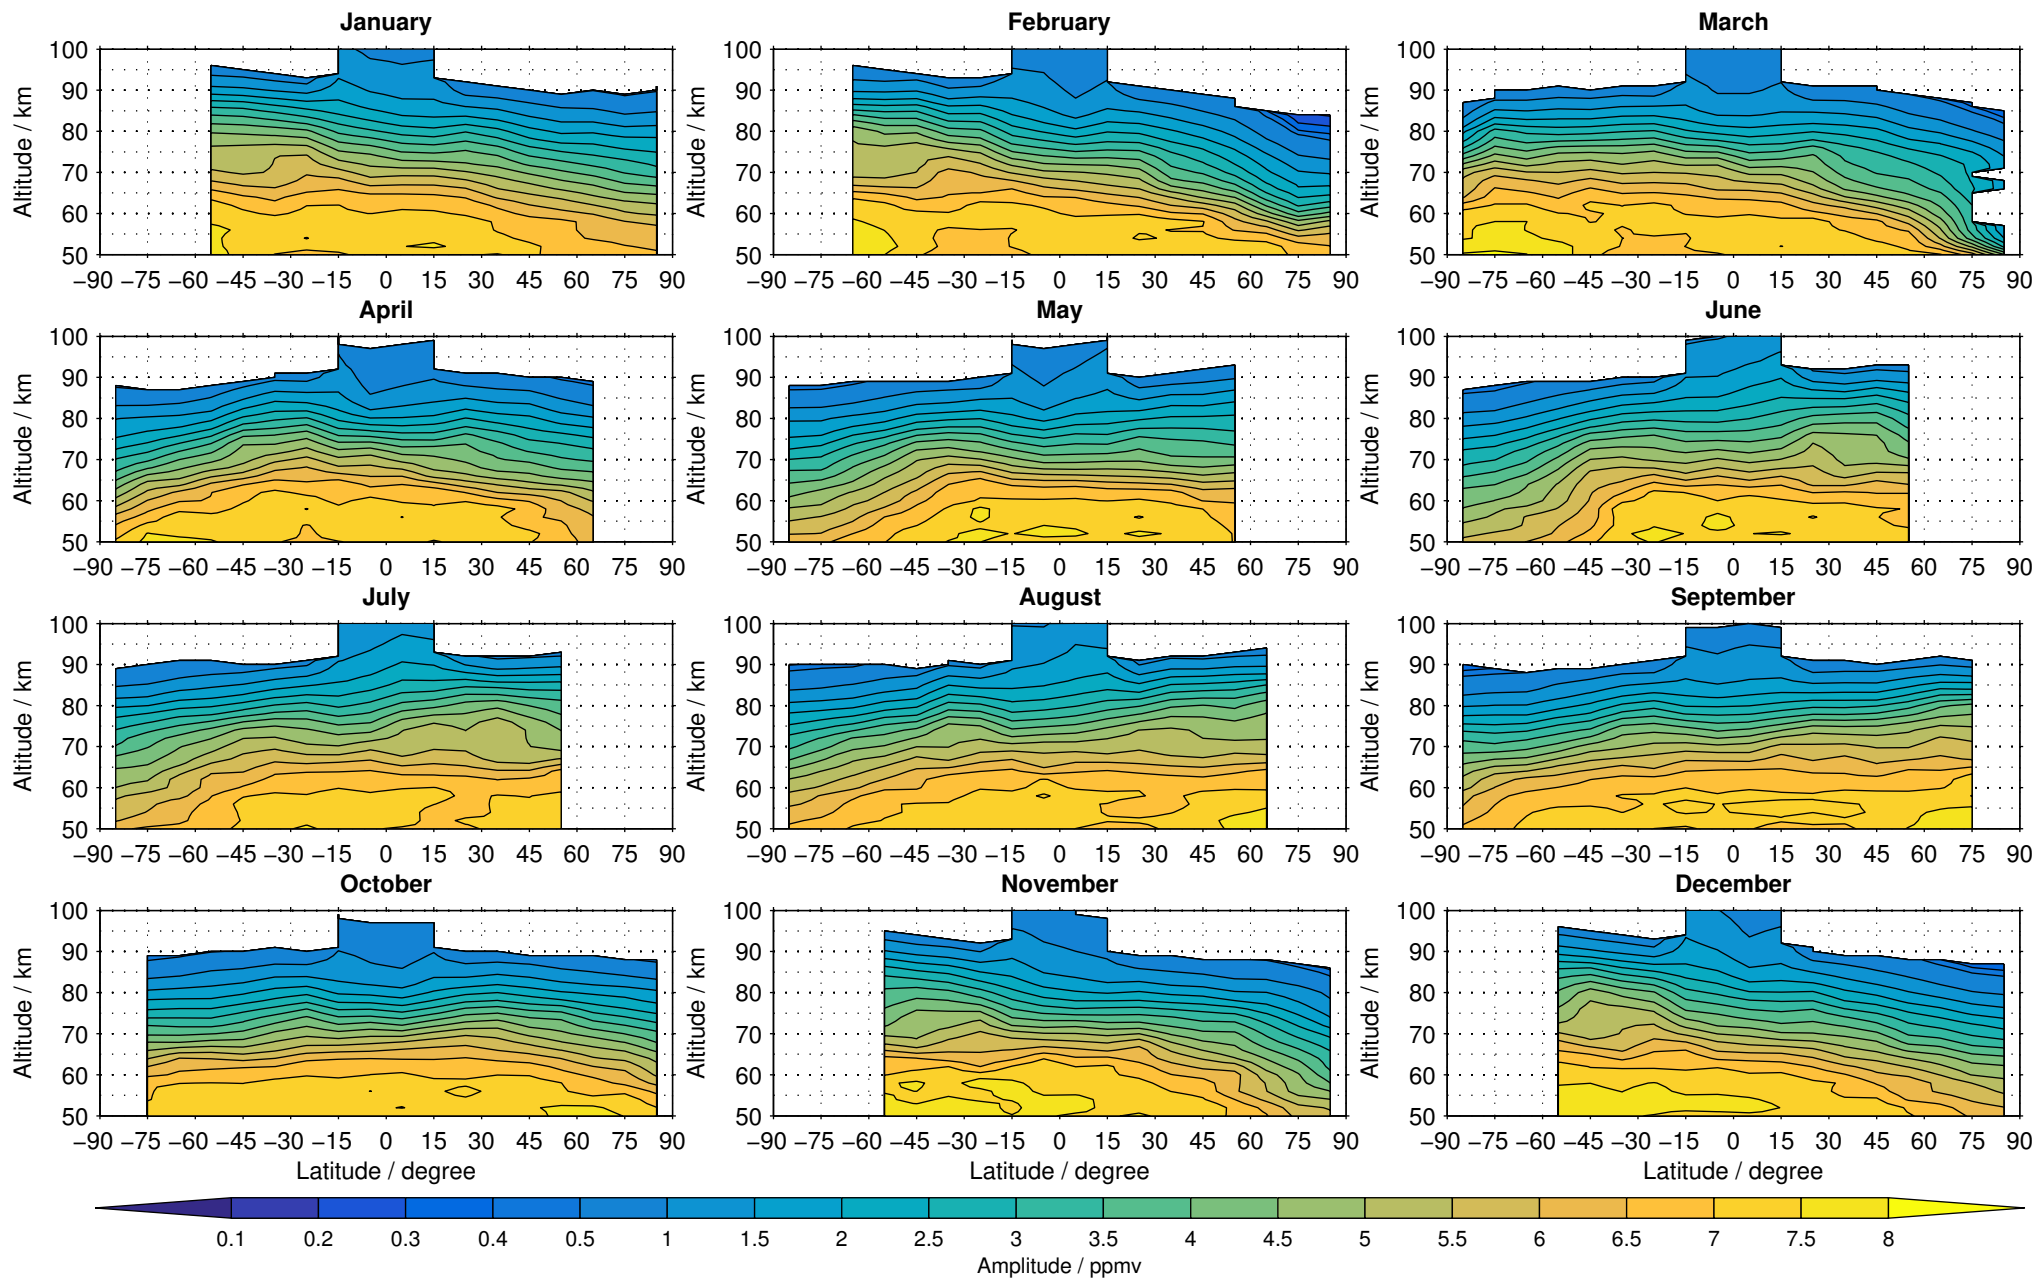

Envisat/MIPAS (IMKIAA) V5R v622 UA nighttime water vapour distribution for 2009

Creation Time:
11-04-2017
21:26:12 LT