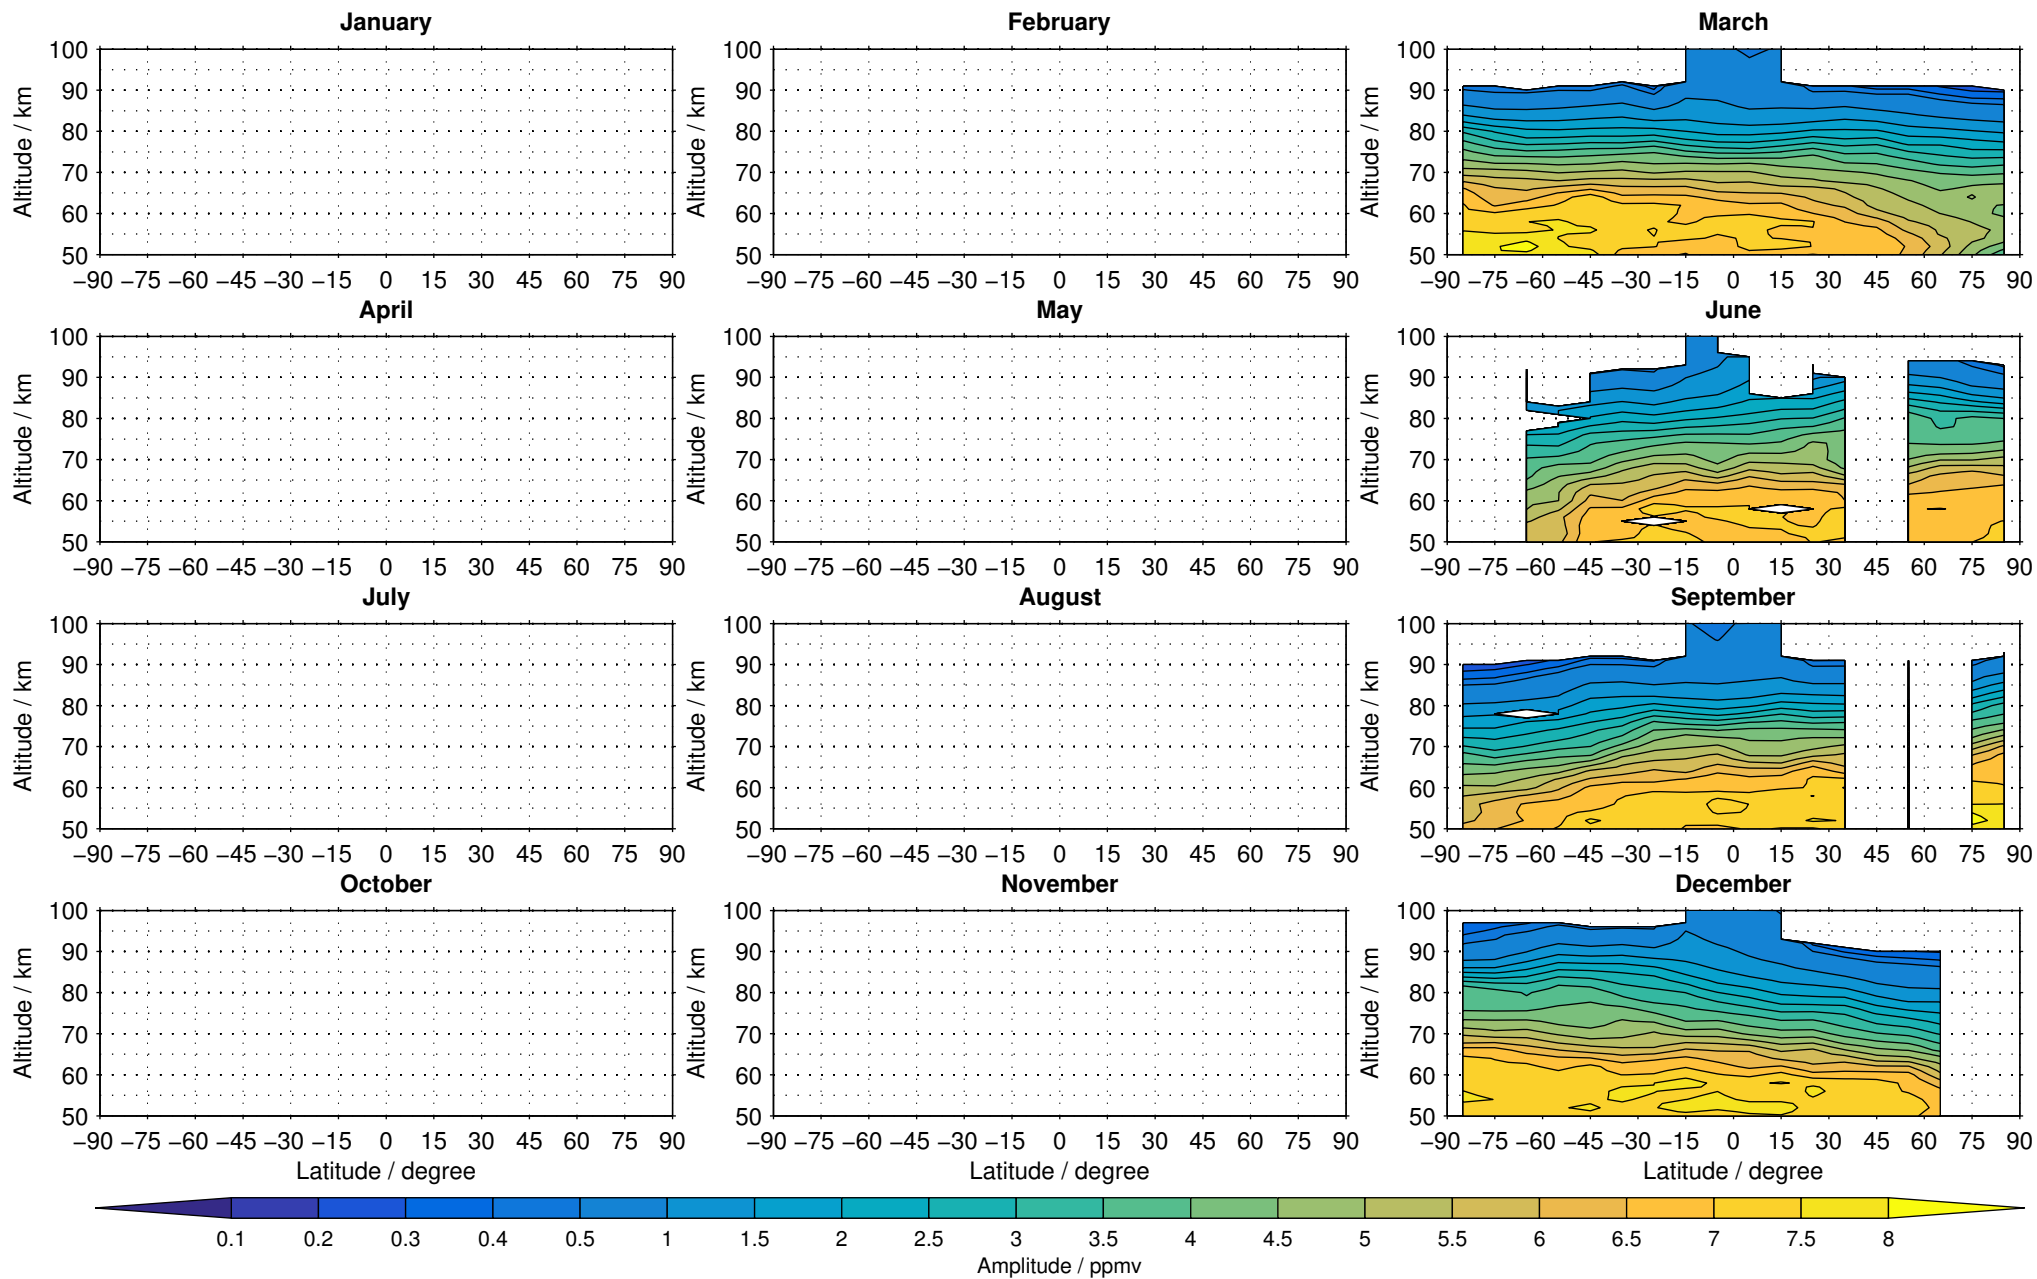

# Envisat/MIPAS (IMKIAA) V5R v622 UA daytime water vapour distribution for 2005

Creation Time:  
11-04-2017  
21:25:46 LT

# Envisat/MIPAS (IMKIAA) V5R v622 UA daytime water vapour distribution for 2006

Creation Time:  
11-04-2017  
21:25:47 LT

# Envisat/MIPAS (IMKIAA) V5R v622 UA daytime water vapour distribution for 2007

Creation Time:  
11-04-2017  
21:25:48 LT