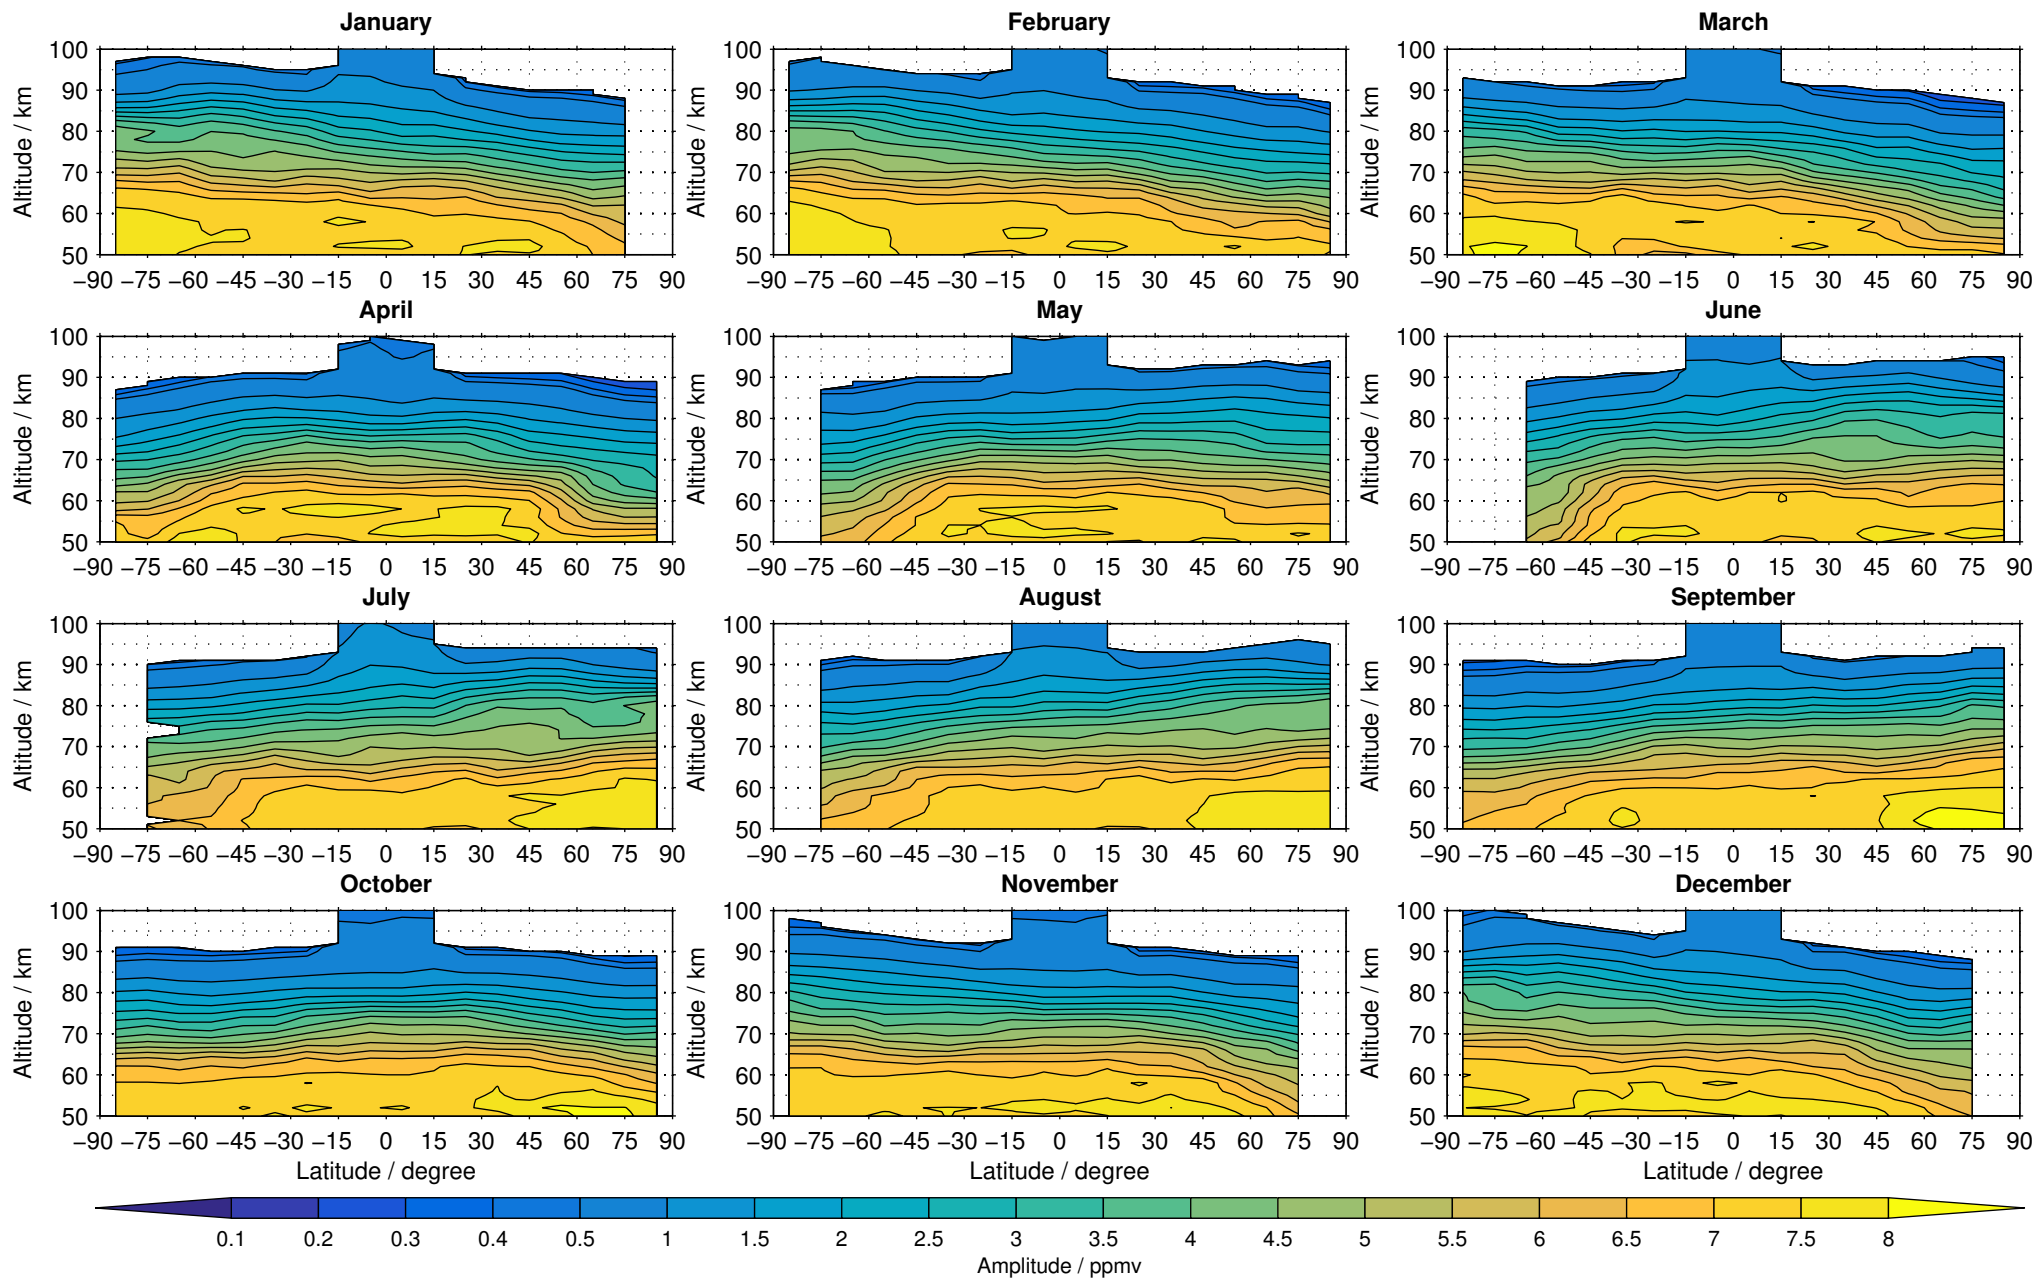

# Envisat/MIPAS (IMKIAA) V5R v622 UA daytime water vapour distribution for 2006

Creation Time:  
11-04-2017  
21:25:47 LT

# Envisat/MIPAS (IMKIAA) V5R v622 UA daytime water vapour distribution for 2007

Creation Time:  
11-04-2017  
21:25:48 LT

# Envisat/MIPAS (IMKIAA) V5R v622 UA daytime water vapour distribution for 2008

Creation Time:  
11-04-2017  
21:25:49 LT