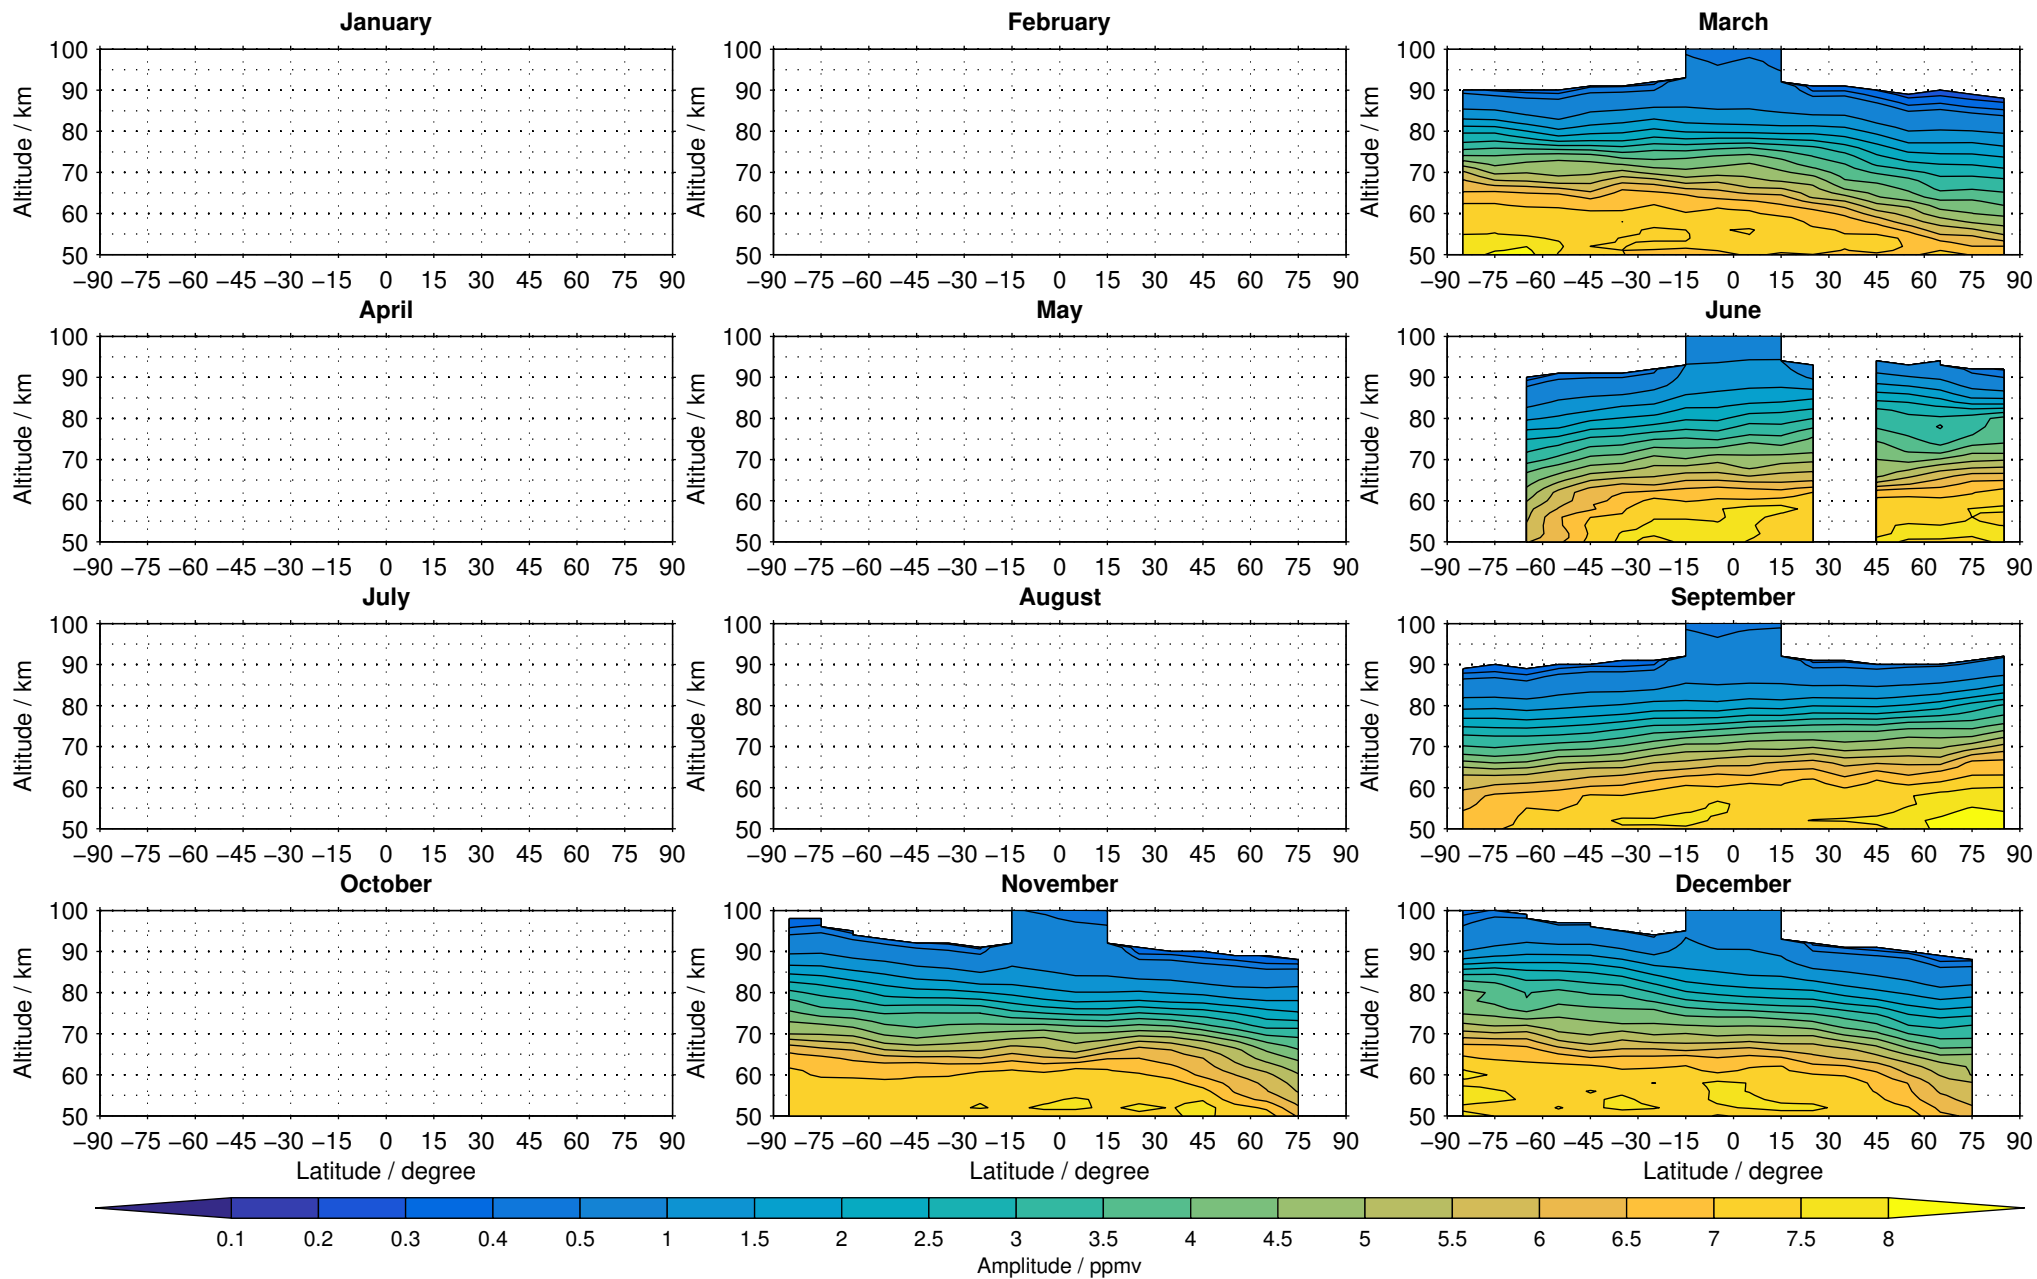

# Envisat/MIPAS (IMKIAA) V5R v622 UA daytime water vapour distribution for 2005

Creation Time:  
11-04-2017  
21:25:46 LT

# Envisat/MIPAS (IMKIAA) V5R v622 UA daytime water vapour distribution for 2006

Creation Time:  
11-04-2017  
21:25:47 LT

# Envisat/MIPAS (IMKIAA) V5R v622 UA daytime water vapour distribution for 2007

Creation Time:  
11-04-2017  
21:25:48 LT