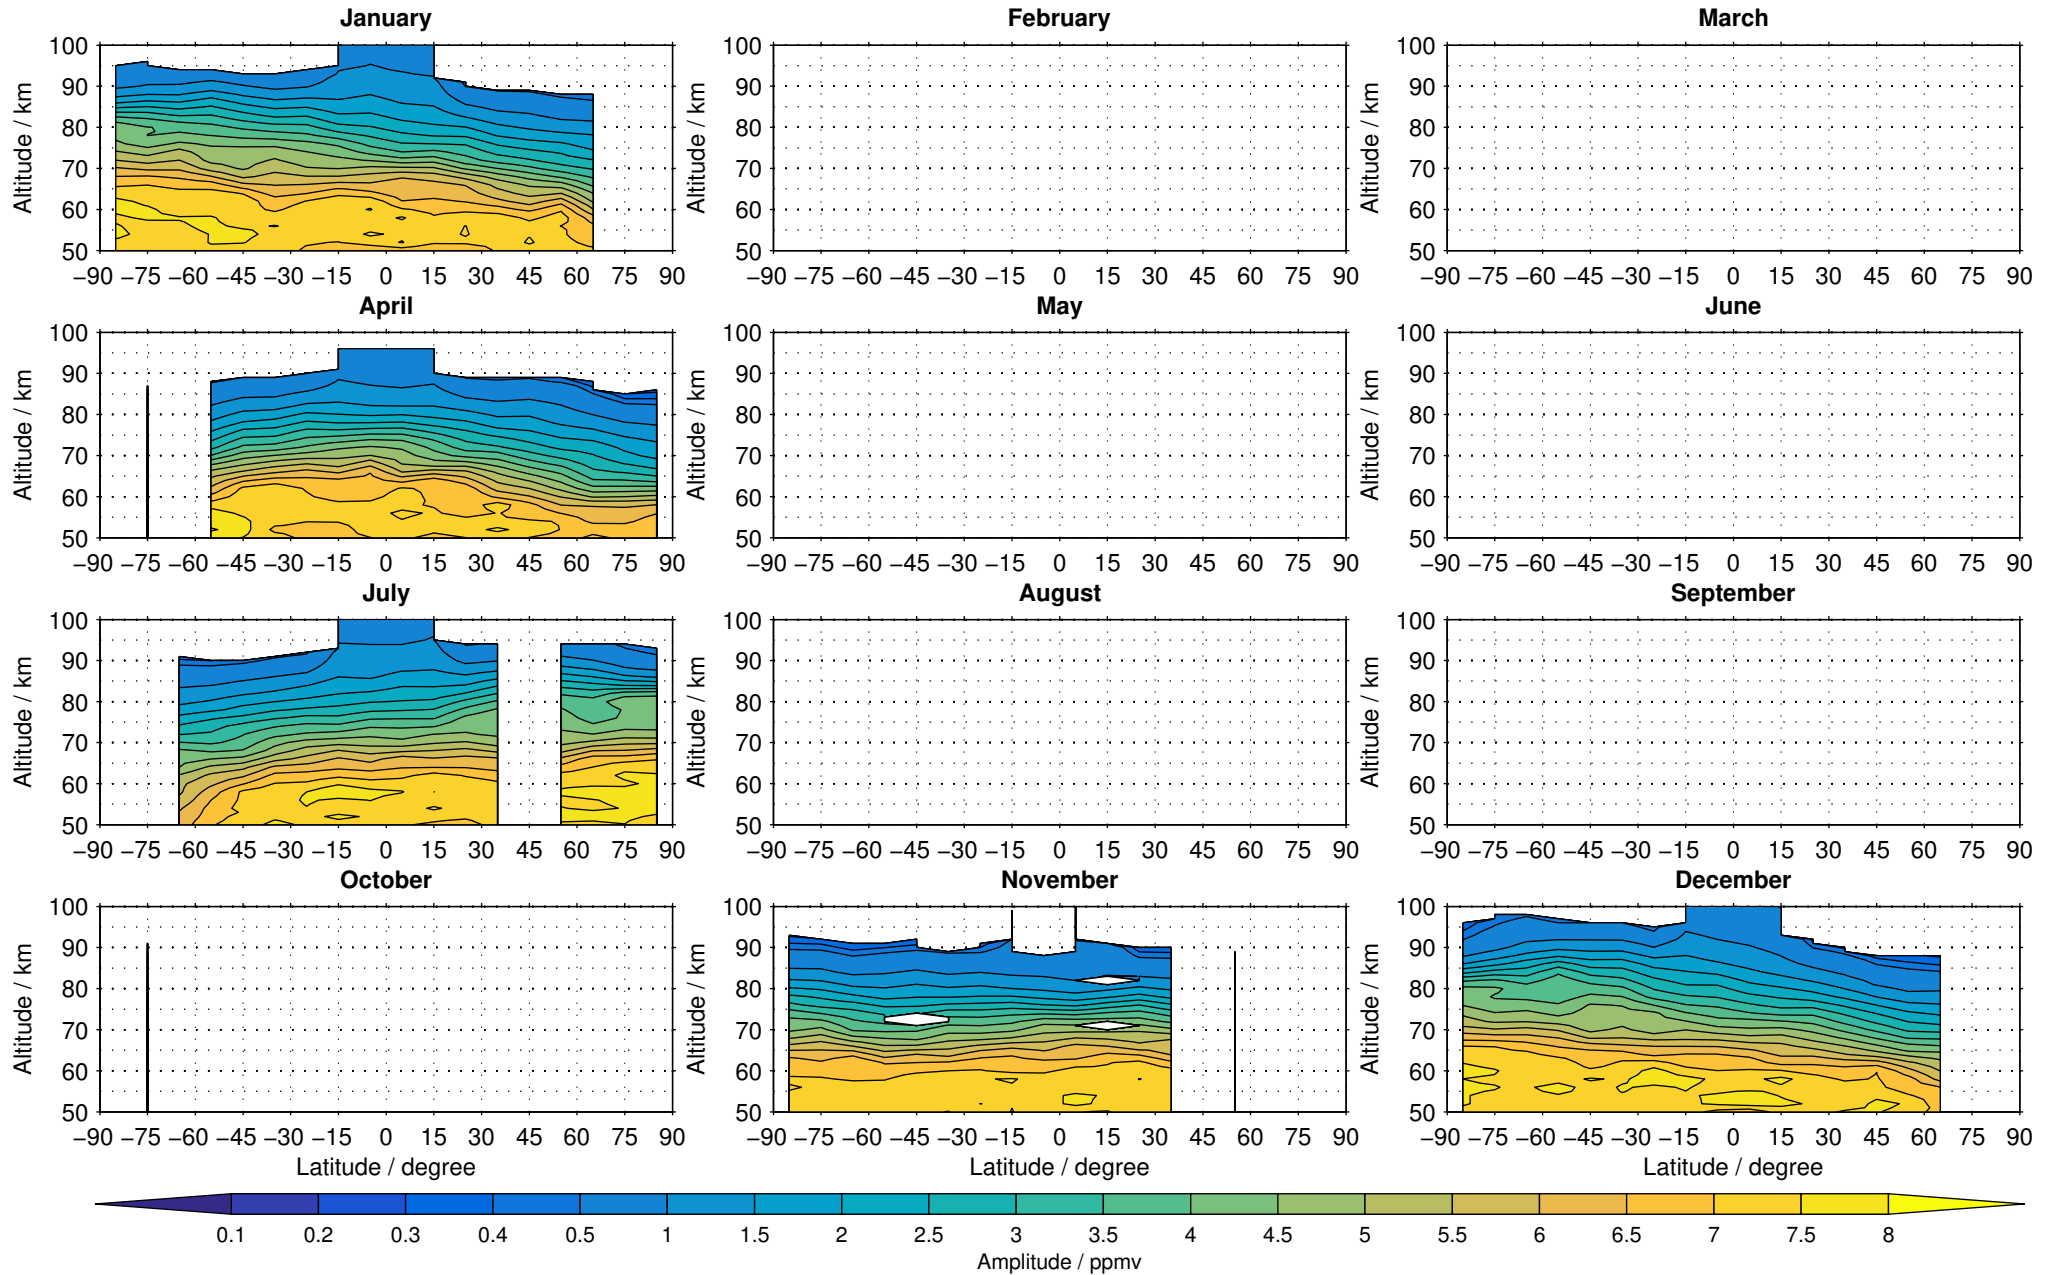

# Envisat/MIPAS (IMKIAA) V5R v622 UA daytime water vapour distribution for 2005

Creation Time:  
11-04-2017  
21:25:46 LT

# Envisat/MIPAS (IMKIAA) V5R v622 UA daytime water vapour distribution for 2006

Creation Time:  
11-04-2017  
21:25:47 LT

# Envisat/MIPAS (IMKIAA) V5R v622 UA daytime water vapour distribution for 2007

Creation Time:  
11-04-2017  
21:25:48 LT