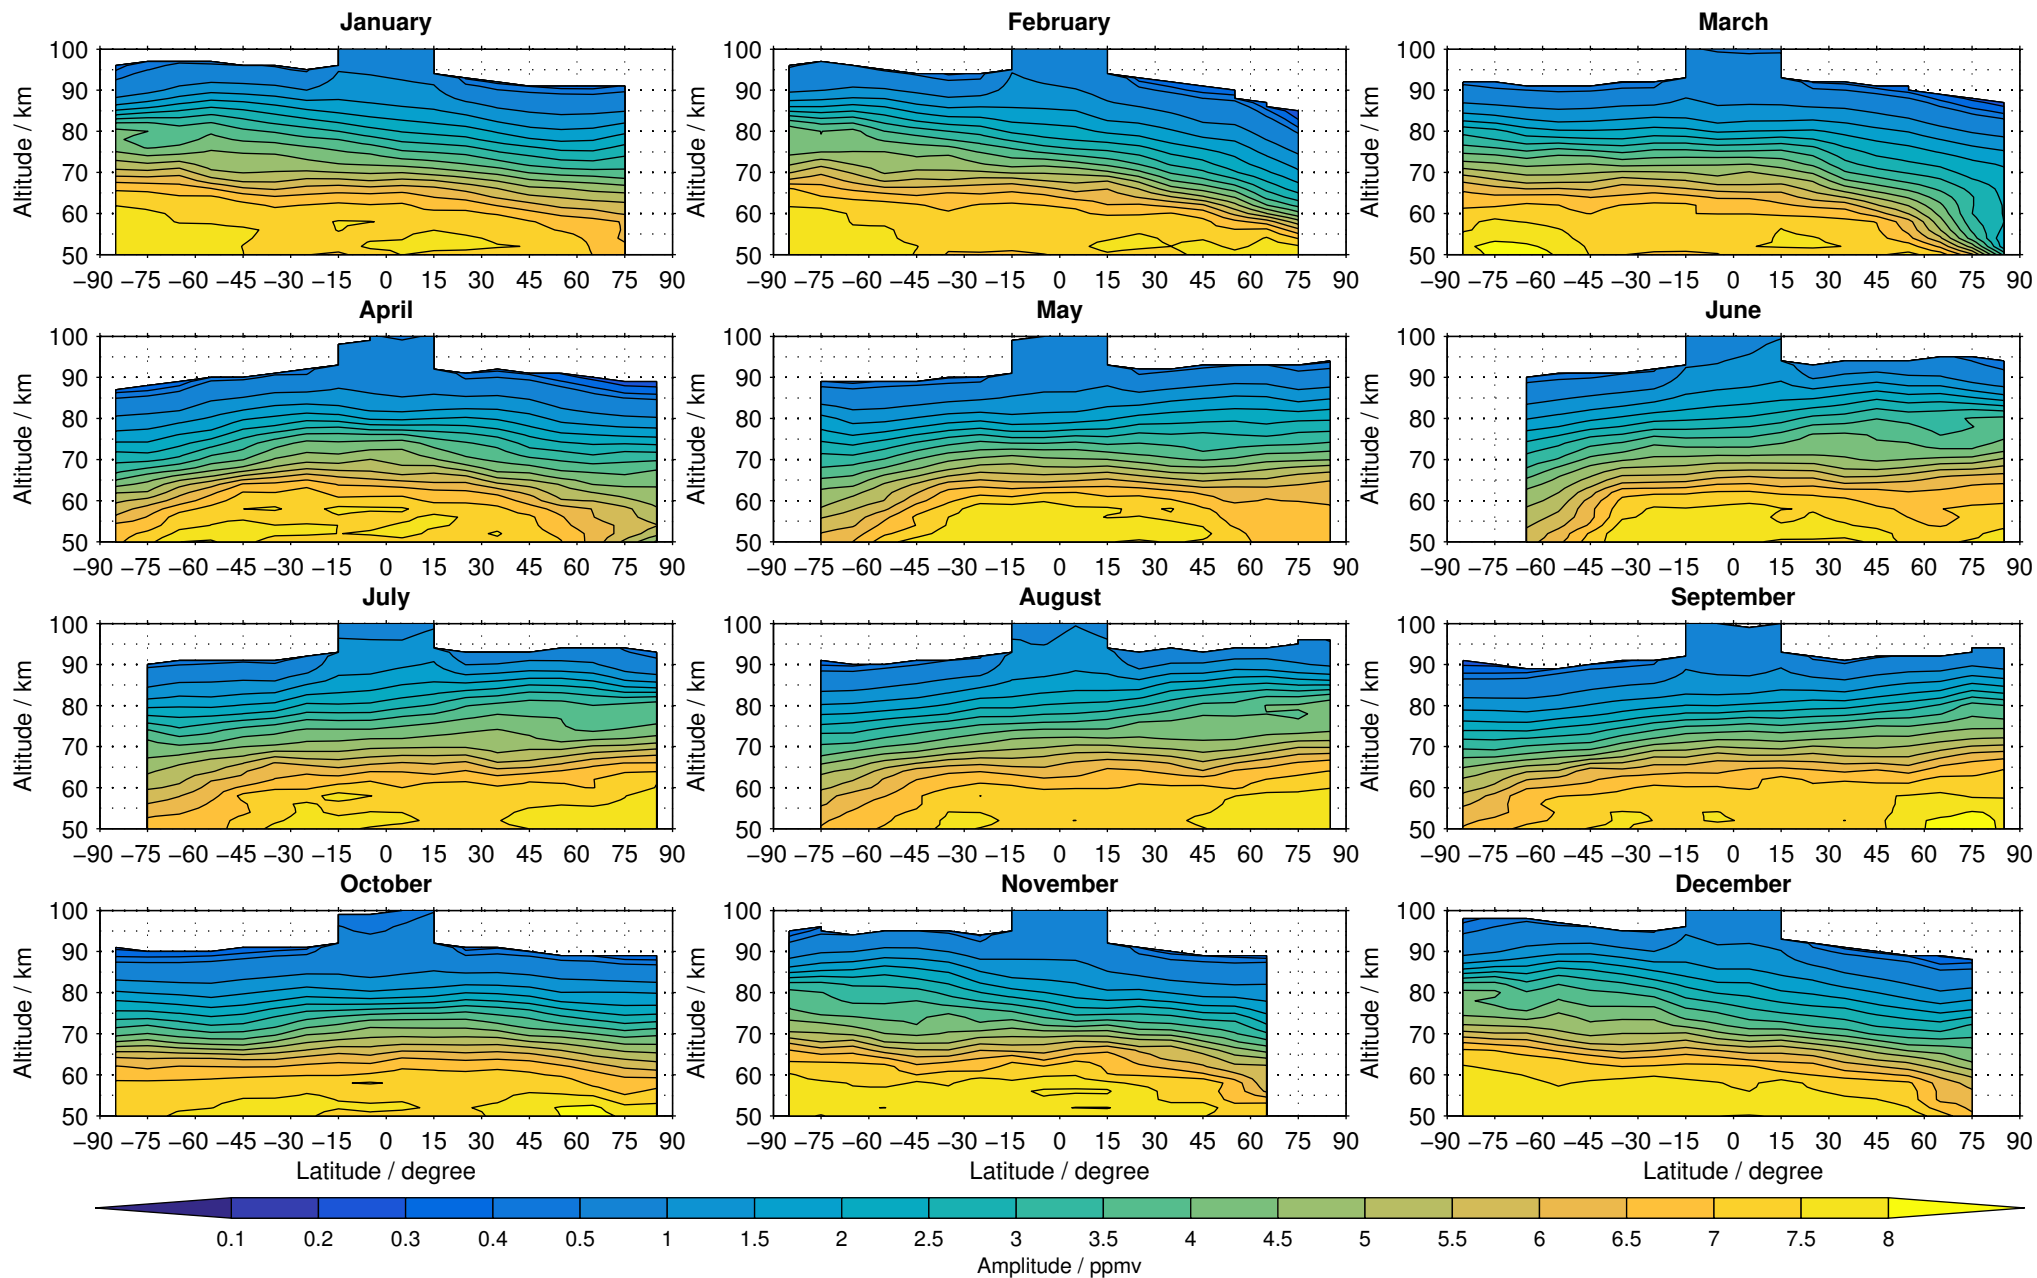

Envisat/MIPAS (IMKIAA) V5R v622 UA daytime water vapour distribution for 2009

Creation Time:
11-04-2017
21:25:50 LT