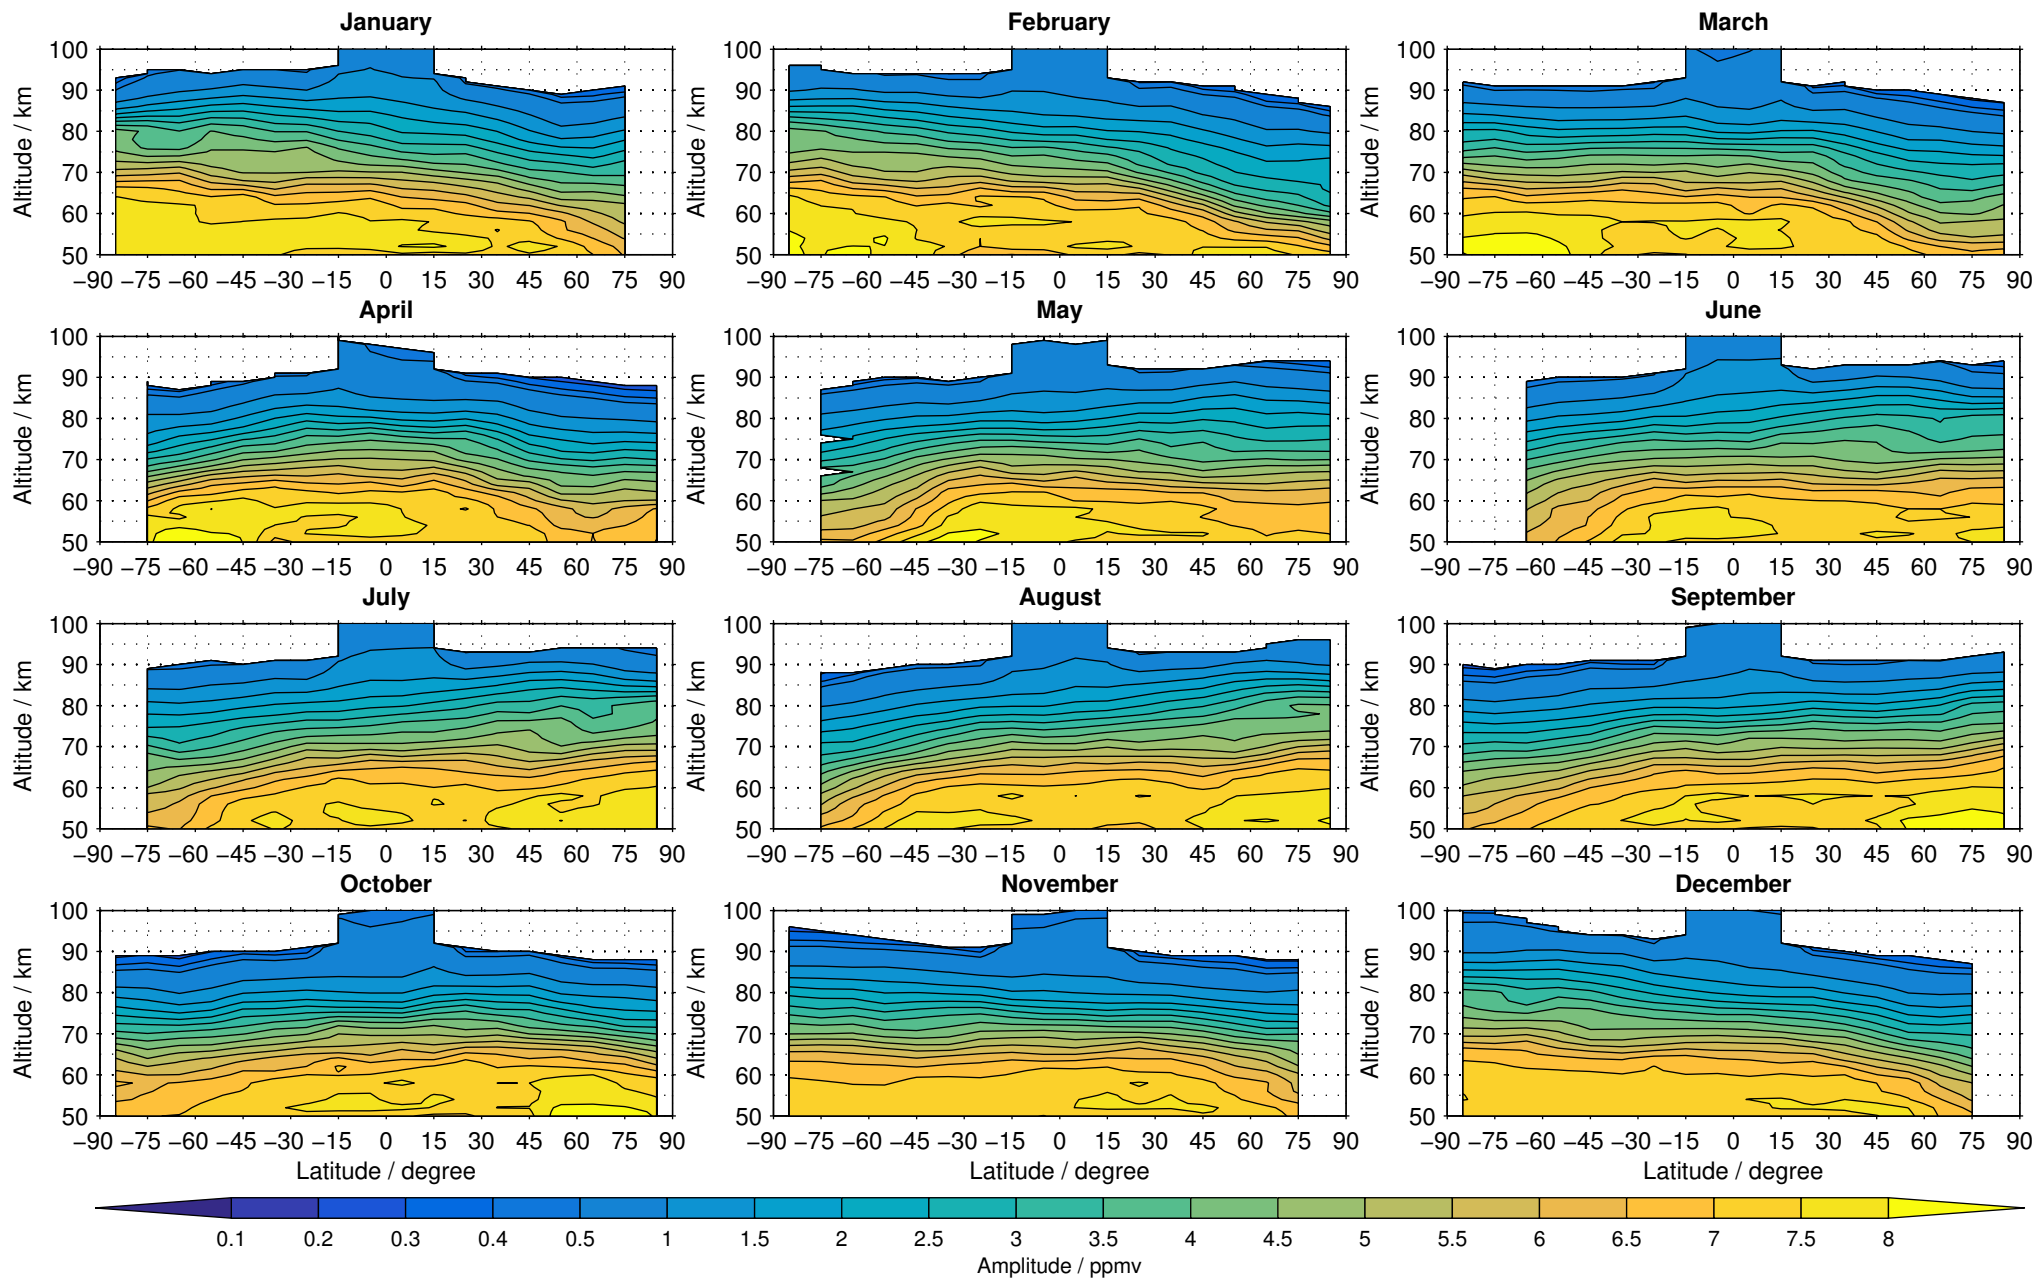

Envisat/MIPAS (IMKIAA) V5R v622 UA daytime water vapour distribution for 2010

Creation Time:
11-04-2017
21:25:51 LT