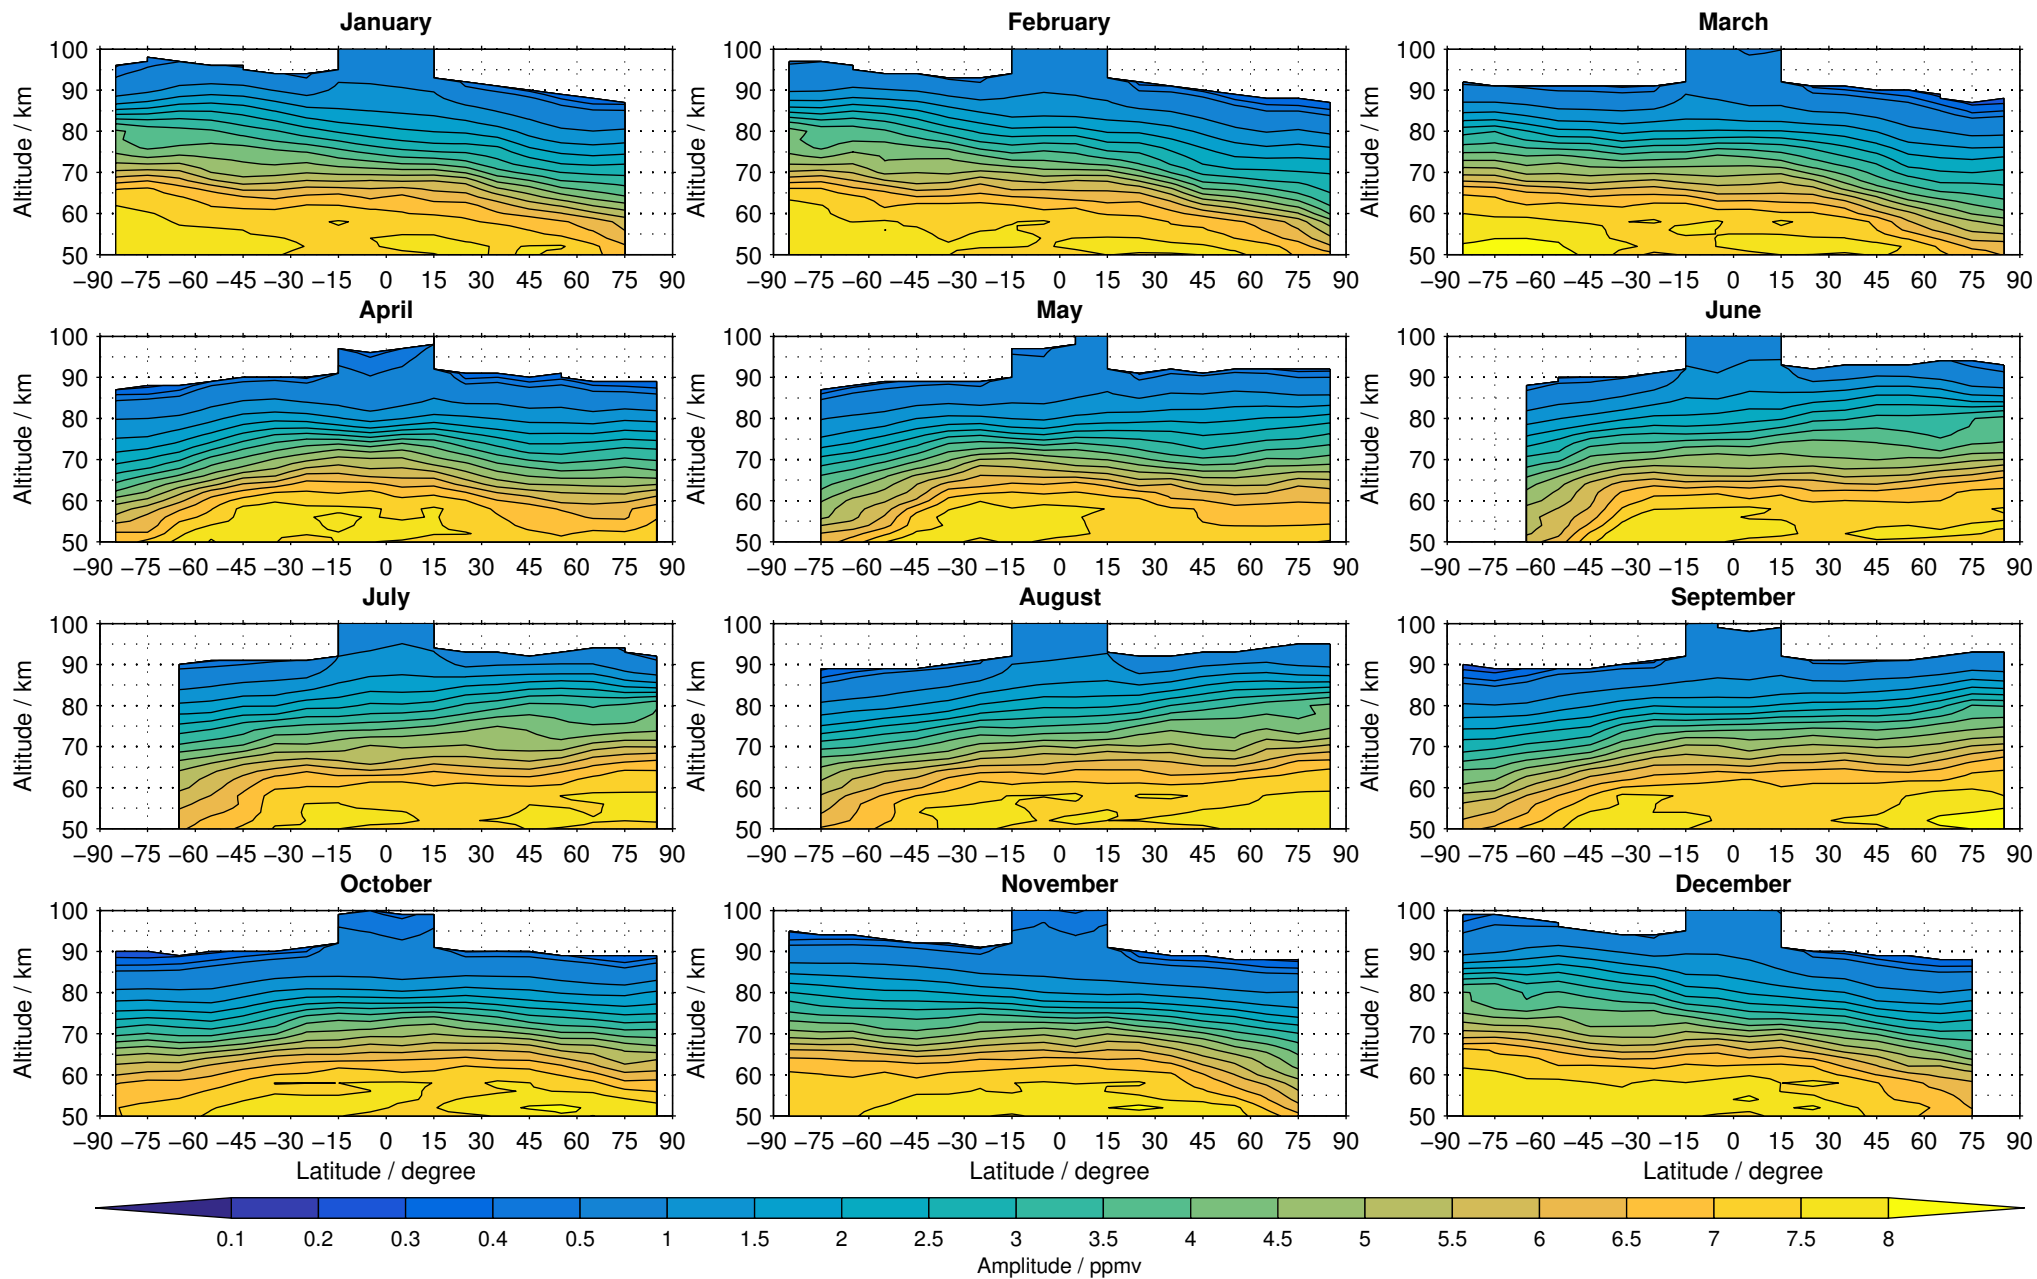

Envisat/MIPAS (IMKIAA) V5R v622 UA daytime water vapour distribution for 2011

Creation Time:
11-04-2017
21:25:52 LT