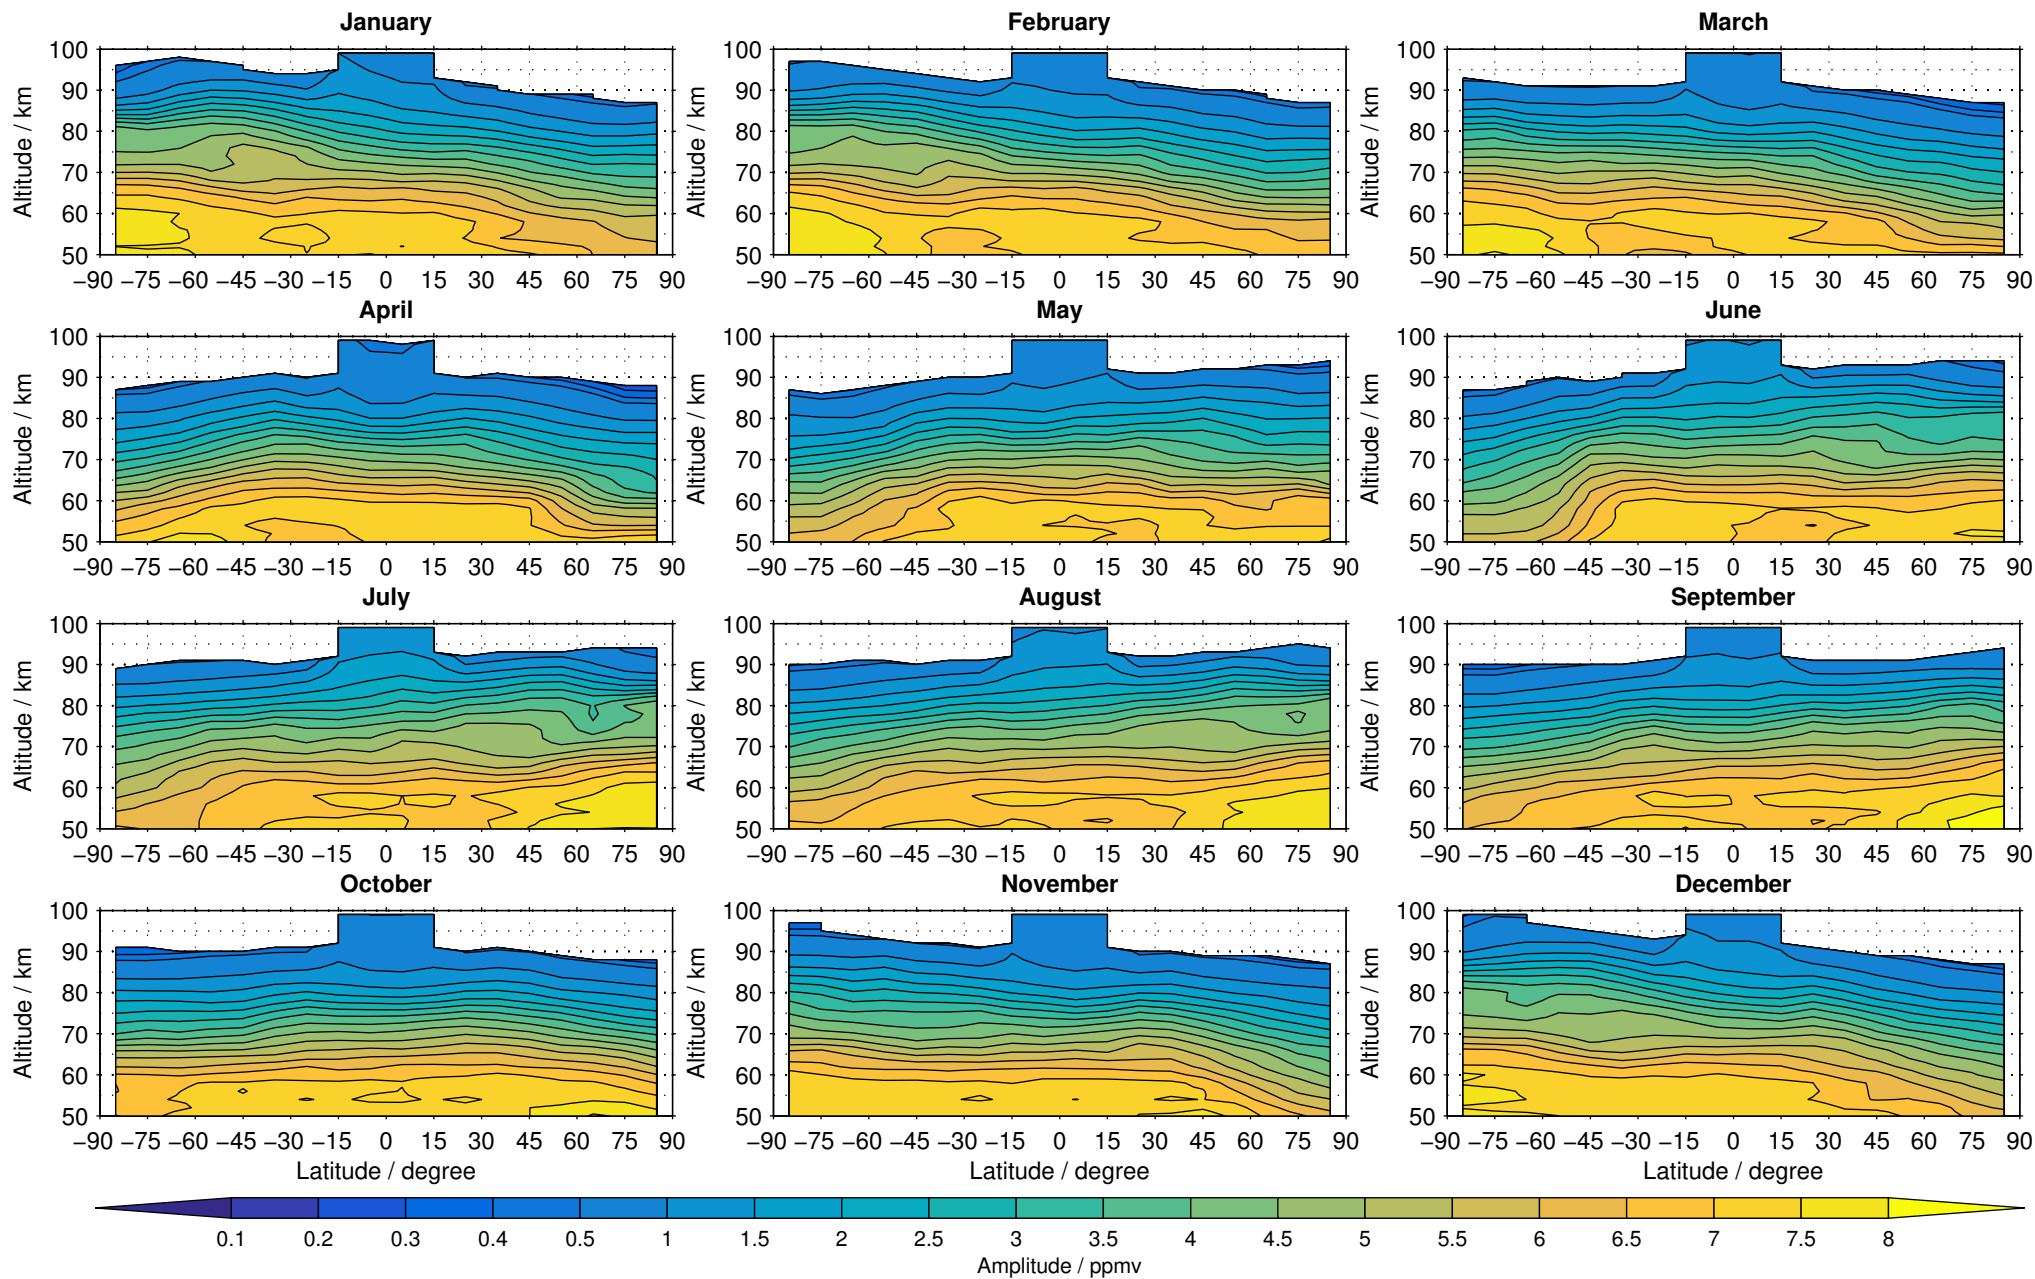

Envisat/MIPAS (IMKIAA) V5R v522 MA water vapour distribution for 2005

Creation Time:
11-04-2017
21:23:58 LT

Envisat/MIPAS (IMKIAA) V5R v522 MA water vapour distribution for 2006

Creation Time:
11-04-2017
21:23:59 LT

Envisat/MIPAS (IMKIAA) V5R v522 MA water vapour distribution for 2007

Creation Time:
11-04-2017
21:24:00 LT

Envisat/MIPAS (IMKIAA) V5R v522 MA water vapour distribution for 2008

Creation Time:
11-04-2017
21:24:01 LT

Envisat/MIPAS (IMKIAA) V5R v522 MA water vapour distribution for 2009

Creation Time:
11-04-2017
21:24:02 LT

Envisat/MIPAS (IMKIAA) V5R v522 MA water vapour distribution for 2010

Creation Time:
11-04-2017
21:24:03 LT