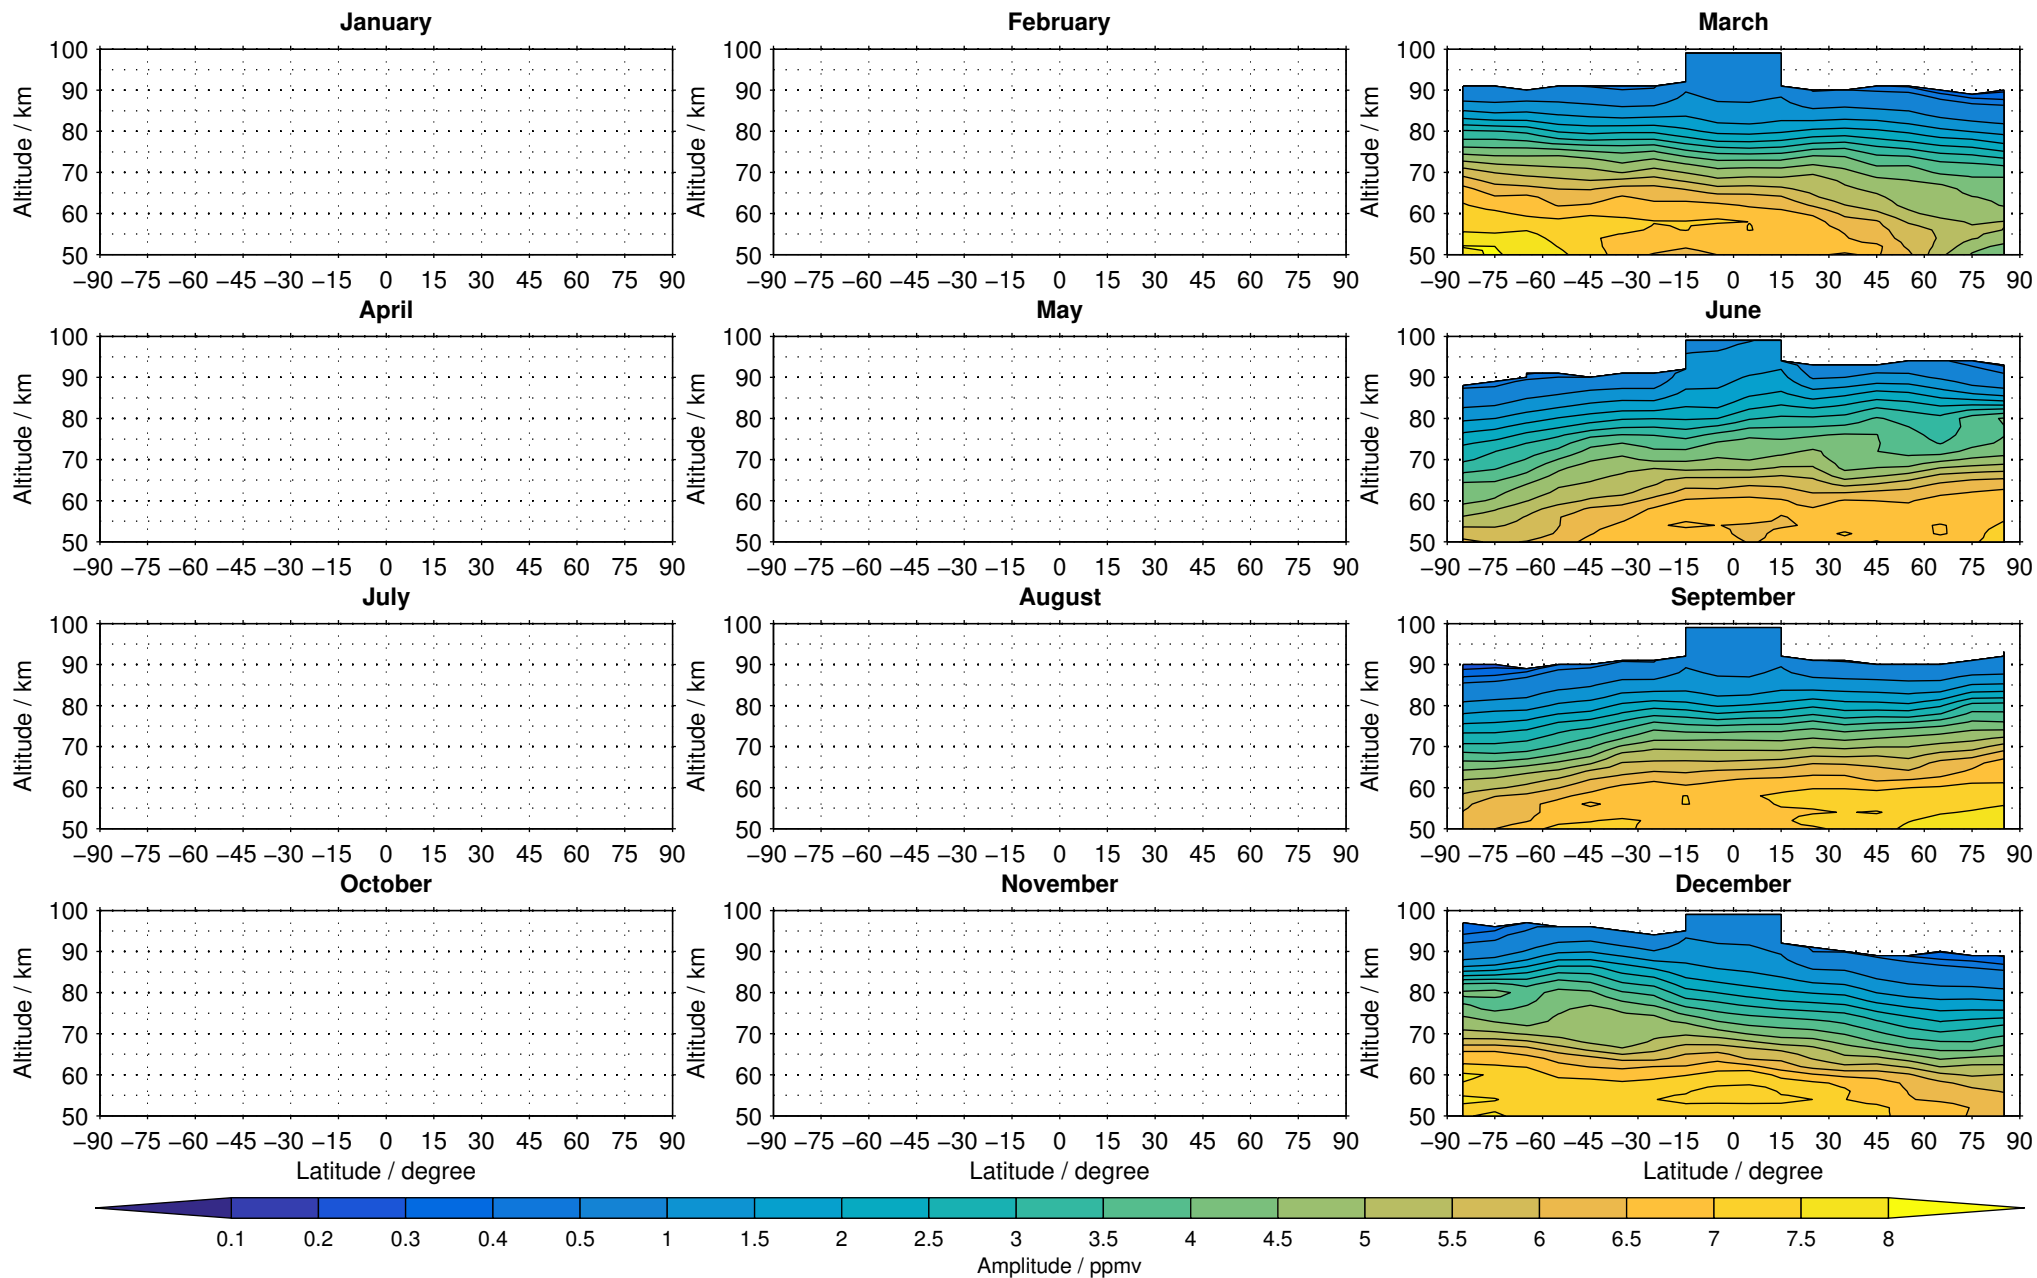

Envisat/MIPAS (IMKIAA) V5R v522 MA water vapour distribution for 2005

Creation Time:
11-04-2017
21:23:58 LT

Envisat/MIPAS (IMKIAA) V5R v522 MA water vapour distribution for 2006

Creation Time:
11-04-2017
21:23:59 LT

Envisat/MIPAS (IMKIAA) V5R v522 MA water vapour distribution for 2007

Creation Time:
11-04-2017
21:24:00 LT

Envisat/MIPAS (IMKIAA) V5R v522 MA water vapour distribution for 2008

Creation Time:
11-04-2017
21:24:01 LT

Envisat/MIPAS (IMKIAA) V5R v522 MA water vapour distribution for 2009

Creation Time:
11-04-2017
21:24:02 LT

Envisat/MIPAS (IMKIAA) V5R v522 MA water vapour distribution for 2010

Creation Time:
11-04-2017
21:24:03 LT