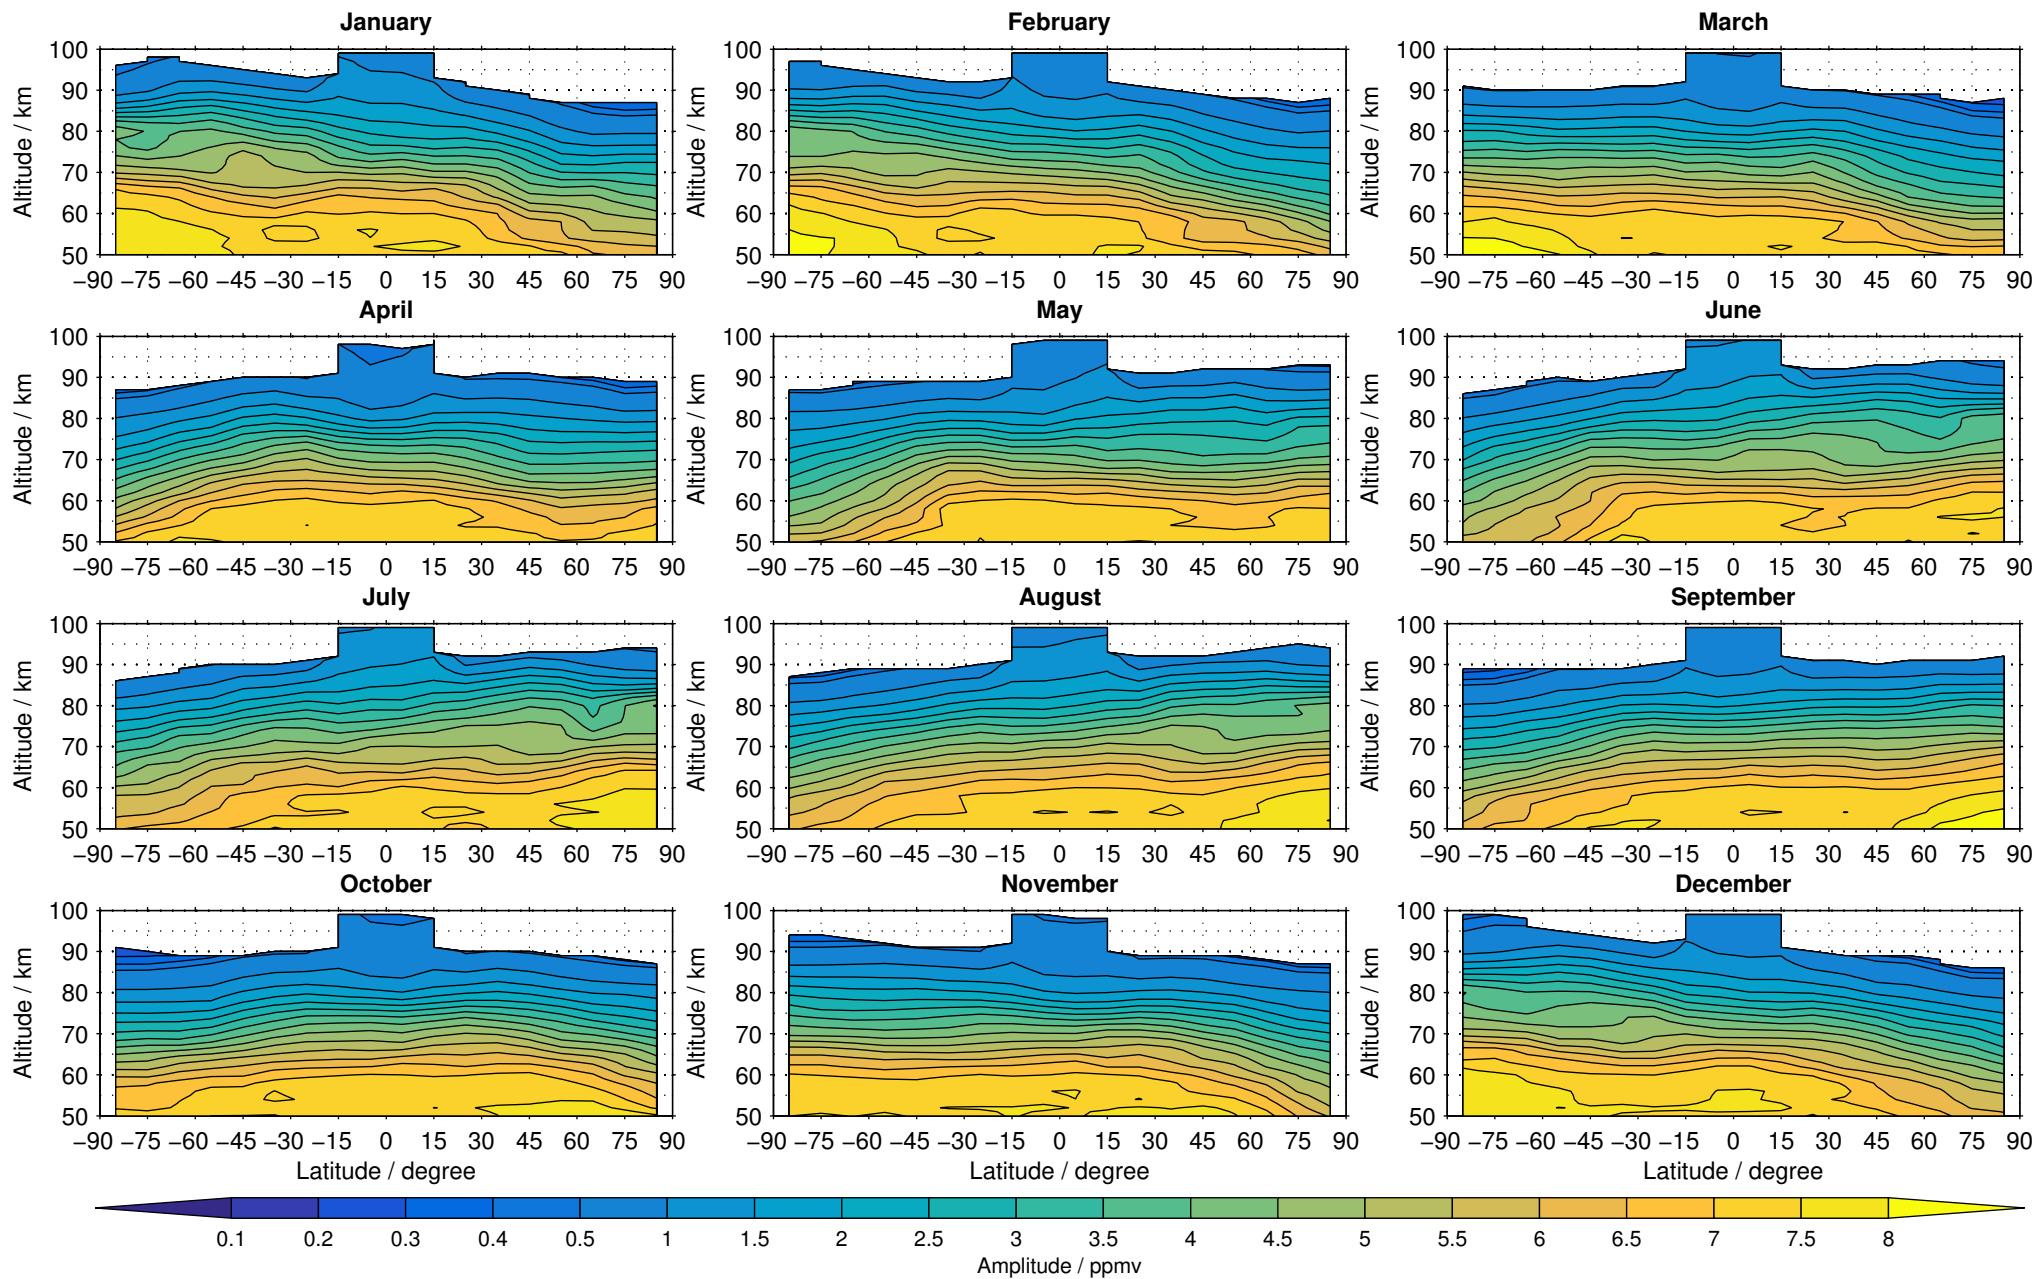

Envisat/MIPAS (IMKIAA) V5R v522 MA water vapour distribution for 2007

Creation Time:
11-04-2017
21:24:00 LT

Envisat/MIPAS (IMKIAA) V5R v522 MA water vapour distribution for 2008

Creation Time:
11-04-2017
21:24:01 LT

Envisat/MIPAS (IMKIAA) V5R v522 MA water vapour distribution for 2009

Creation Time:
11-04-2017
21:24:02 LT

Envisat/MIPAS (IMKIAA) V5R v522 MA water vapour distribution for 2010

Creation Time:
11-04-2017
21:24:03 LT

Envisat/MIPAS (IMKIAA) V5R v522 MA water vapour distribution for 2011

Creation Time:
11-04-2017
21:24:04 LT

Envisat/MIPAS (IMKIAA) V5R v522 MA water vapour distribution for 2012

Creation Time:
11-04-2017
21:24:05 LT