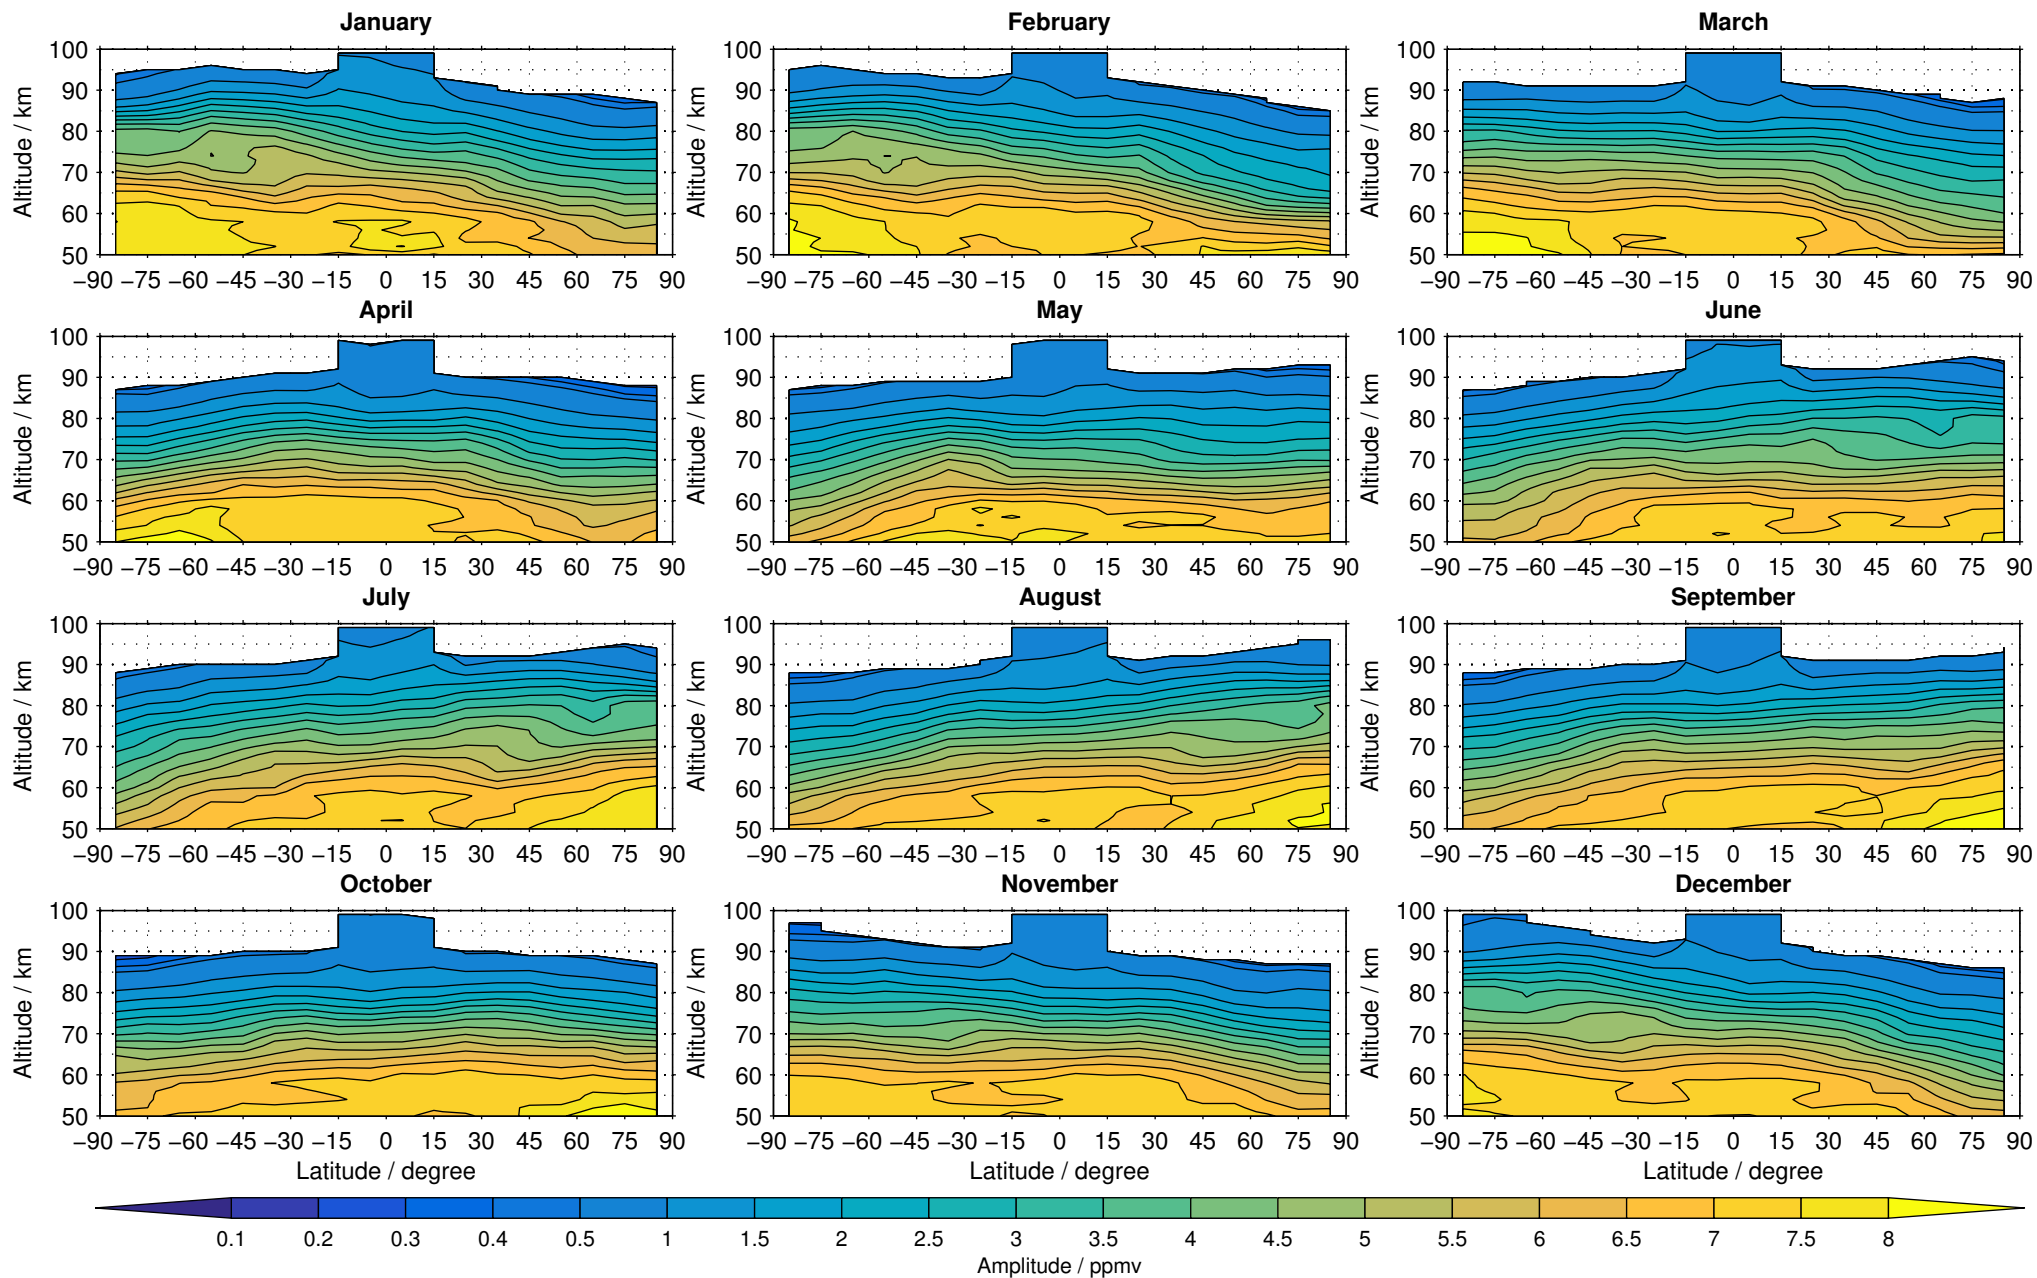

Envisat/MIPAS (IMKIAA) V5R v522 MA water vapour distribution for 2005

Creation Time:
11-04-2017
21:23:58 LT

Envisat/MIPAS (IMKIAA) V5R v522 MA water vapour distribution for 2006

Creation Time:
11-04-2017
21:23:59 LT

Envisat/MIPAS (IMKIAA) V5R v522 MA water vapour distribution for 2007

Creation Time:
11-04-2017
21:24:00 LT

Envisat/MIPAS (IMKIAA) V5R v522 MA water vapour distribution for 2008

Creation Time:
11-04-2017
21:24:01 LT

Envisat/MIPAS (IMKIAA) V5R v522 MA water vapour distribution for 2009

Creation Time:
11-04-2017
21:24:02 LT

Envisat/MIPAS (IMKIAA) V5R v522 MA water vapour distribution for 2010

Creation Time:
11-04-2017
21:24:03 LT