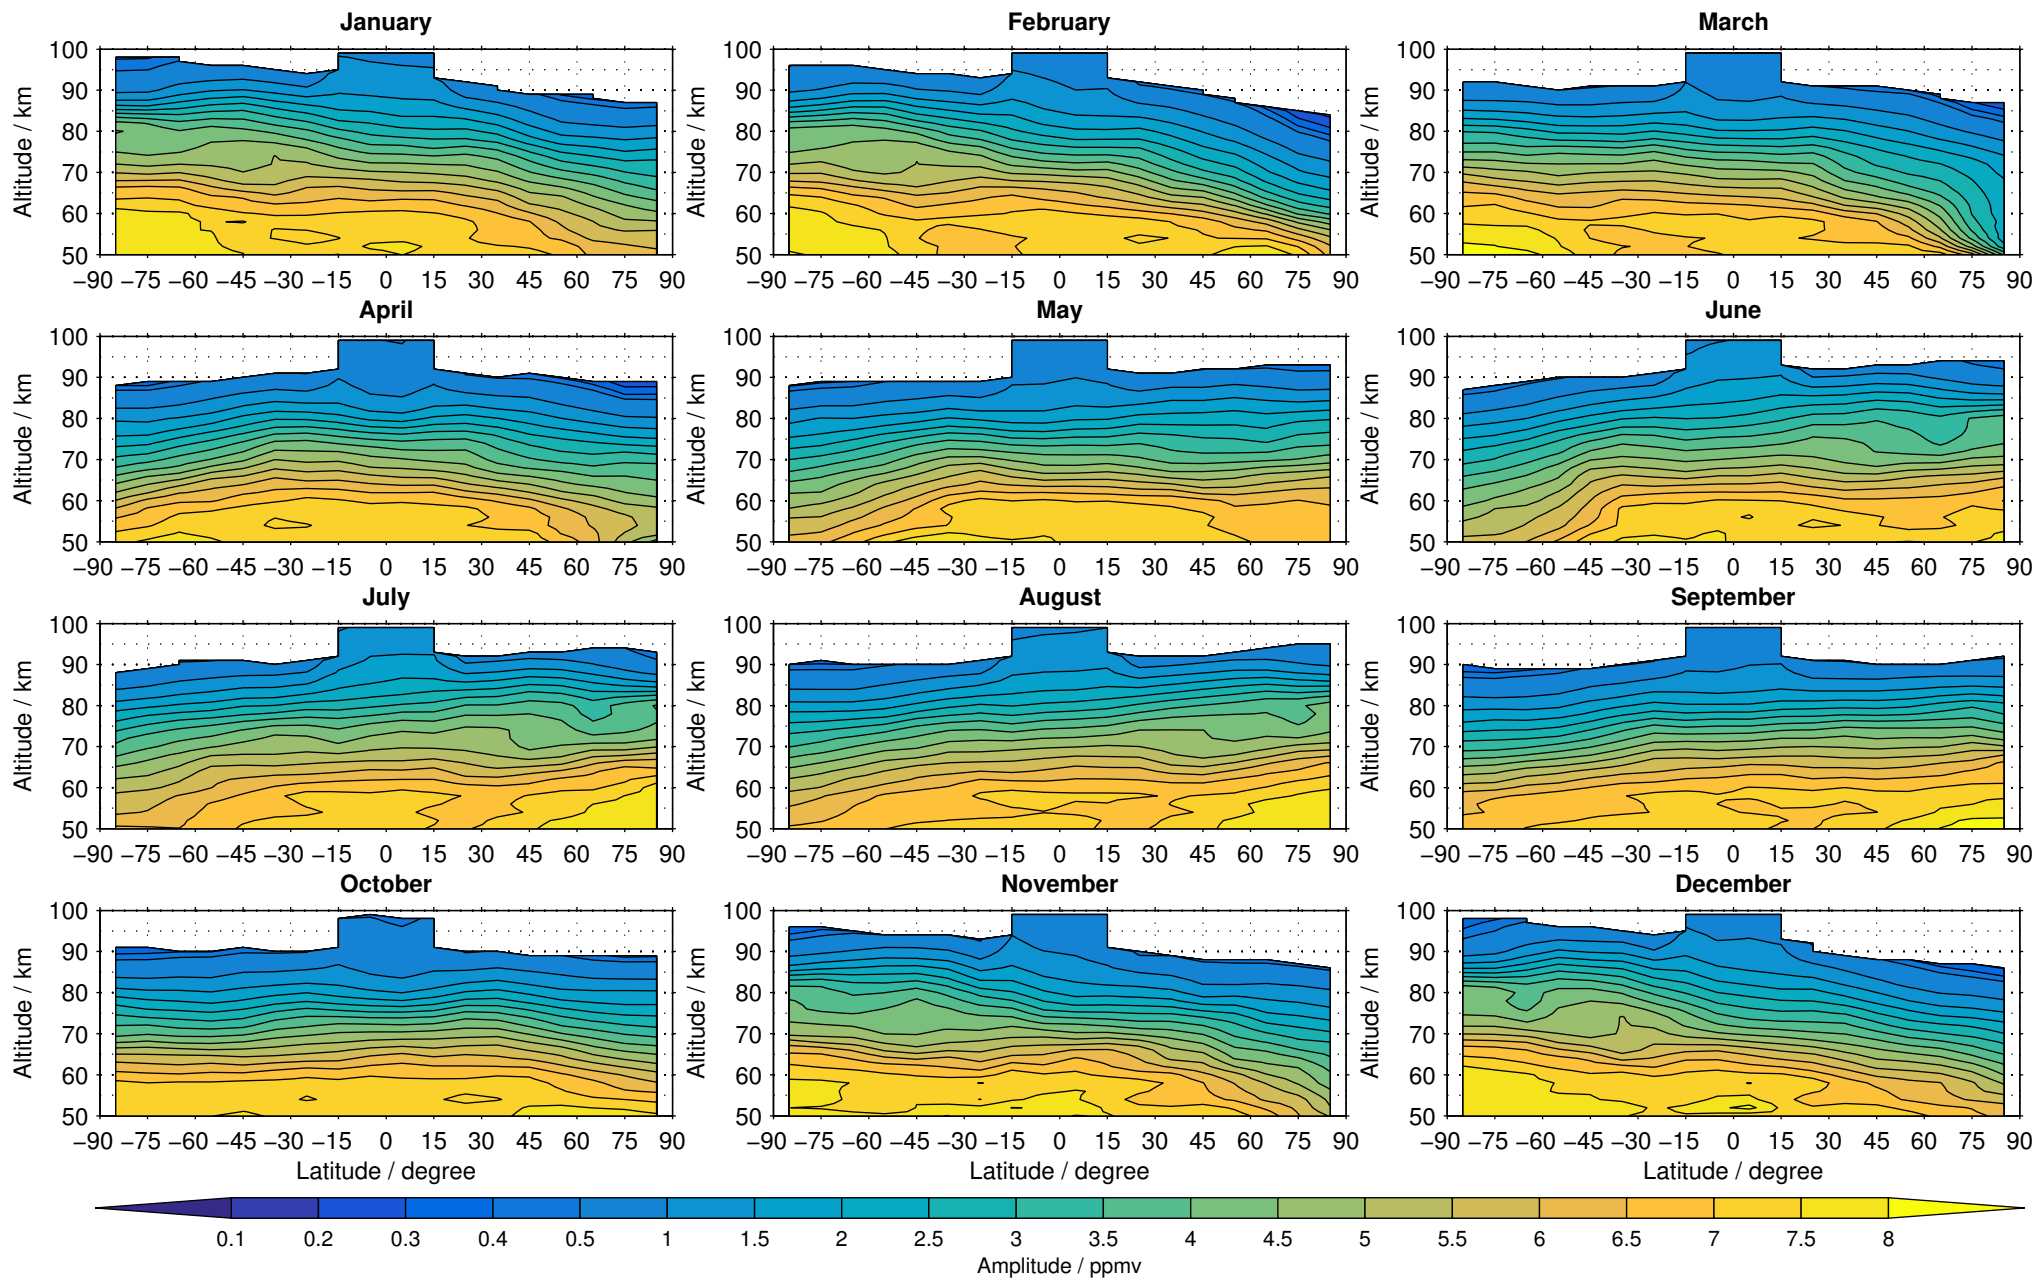

Envisat/MIPAS (IMKIAA) V5R v522 MA water vapour distribution for 2005

Creation Time:
11-04-2017
21:23:58 LT

Envisat/MIPAS (IMKIAA) V5R v522 MA water vapour distribution for 2006

Creation Time:
11-04-2017
21:23:59 LT

Envisat/MIPAS (IMKIAA) V5R v522 MA water vapour distribution for 2007

Creation Time:
11-04-2017
21:24:00 LT

Envisat/MIPAS (IMKIAA) V5R v522 MA water vapour distribution for 2008

Creation Time:
11-04-2017
21:24:01 LT

Envisat/MIPAS (IMKIAA) V5R v522 MA water vapour distribution for 2009

Creation Time:
11-04-2017
21:24:02 LT

Envisat/MIPAS (IMKIAA) V5R v522 MA water vapour distribution for 2010

Creation Time:
11-04-2017
21:24:03 LT