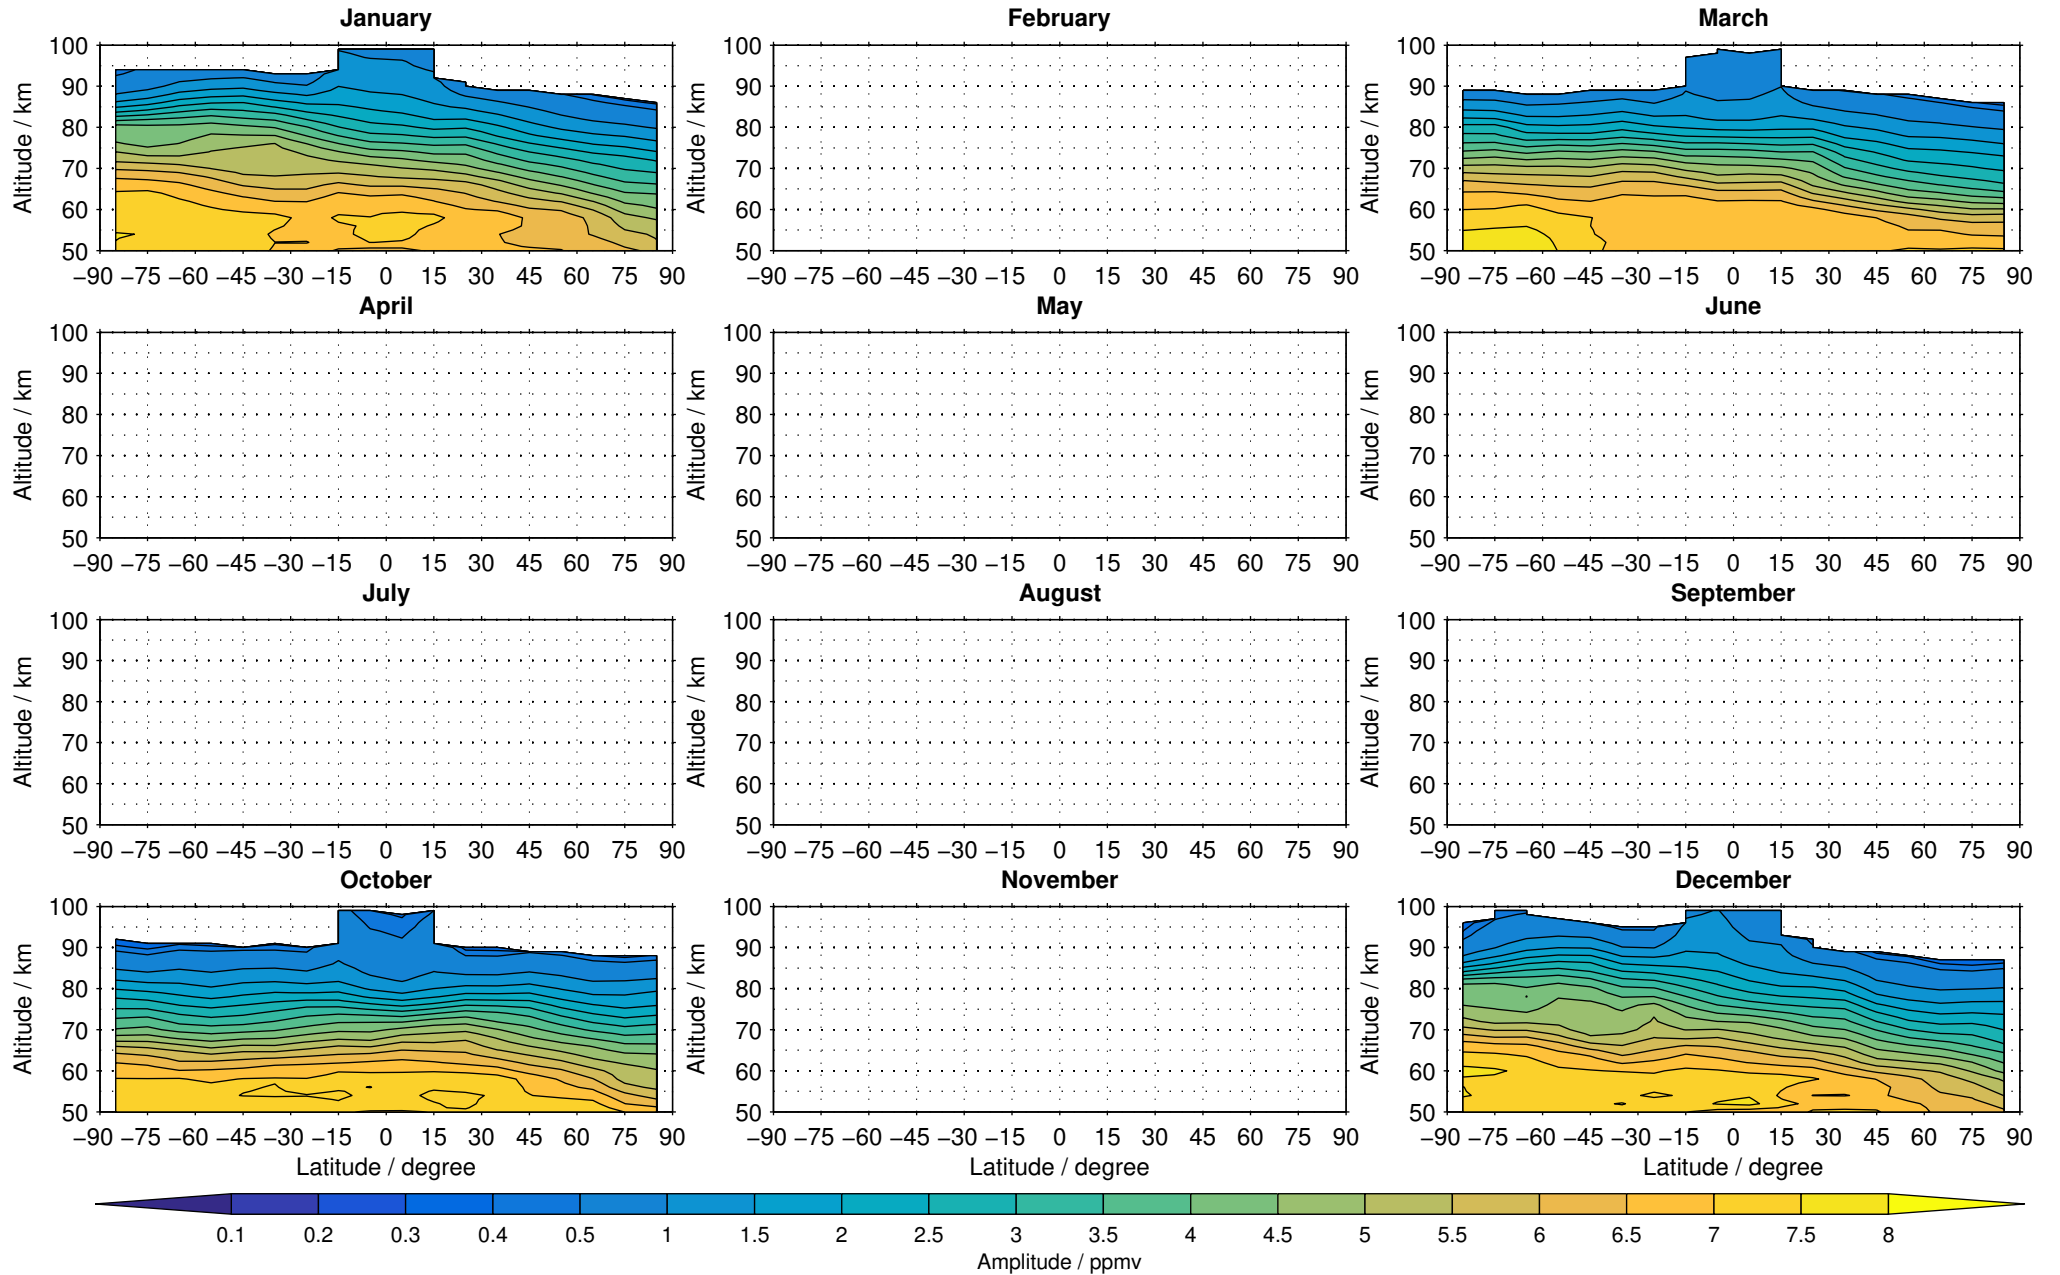

Envisat/MIPAS (IMKIAA) V5R v522 MA water vapour distribution for 2005

Creation Time:
11-04-2017
21:23:58 LT

Envisat/MIPAS (IMKIAA) V5R v522 MA water vapour distribution for 2006

Creation Time:
11-04-2017
21:23:59 LT

Envisat/MIPAS (IMKIAA) V5R v522 MA water vapour distribution for 2007

Creation Time:
11-04-2017
21:24:00 LT

Envisat/MIPAS (IMKIAA) V5R v522 MA water vapour distribution for 2008

Creation Time:
11-04-2017
21:24:01 LT

Envisat/MIPAS (IMKIAA) V5R v522 MA water vapour distribution for 2009

Creation Time:
11-04-2017
21:24:02 LT

Envisat/MIPAS (IMKIAA) V5R v522 MA water vapour distribution for 2010

Creation Time:
11-04-2017
21:24:03 LT