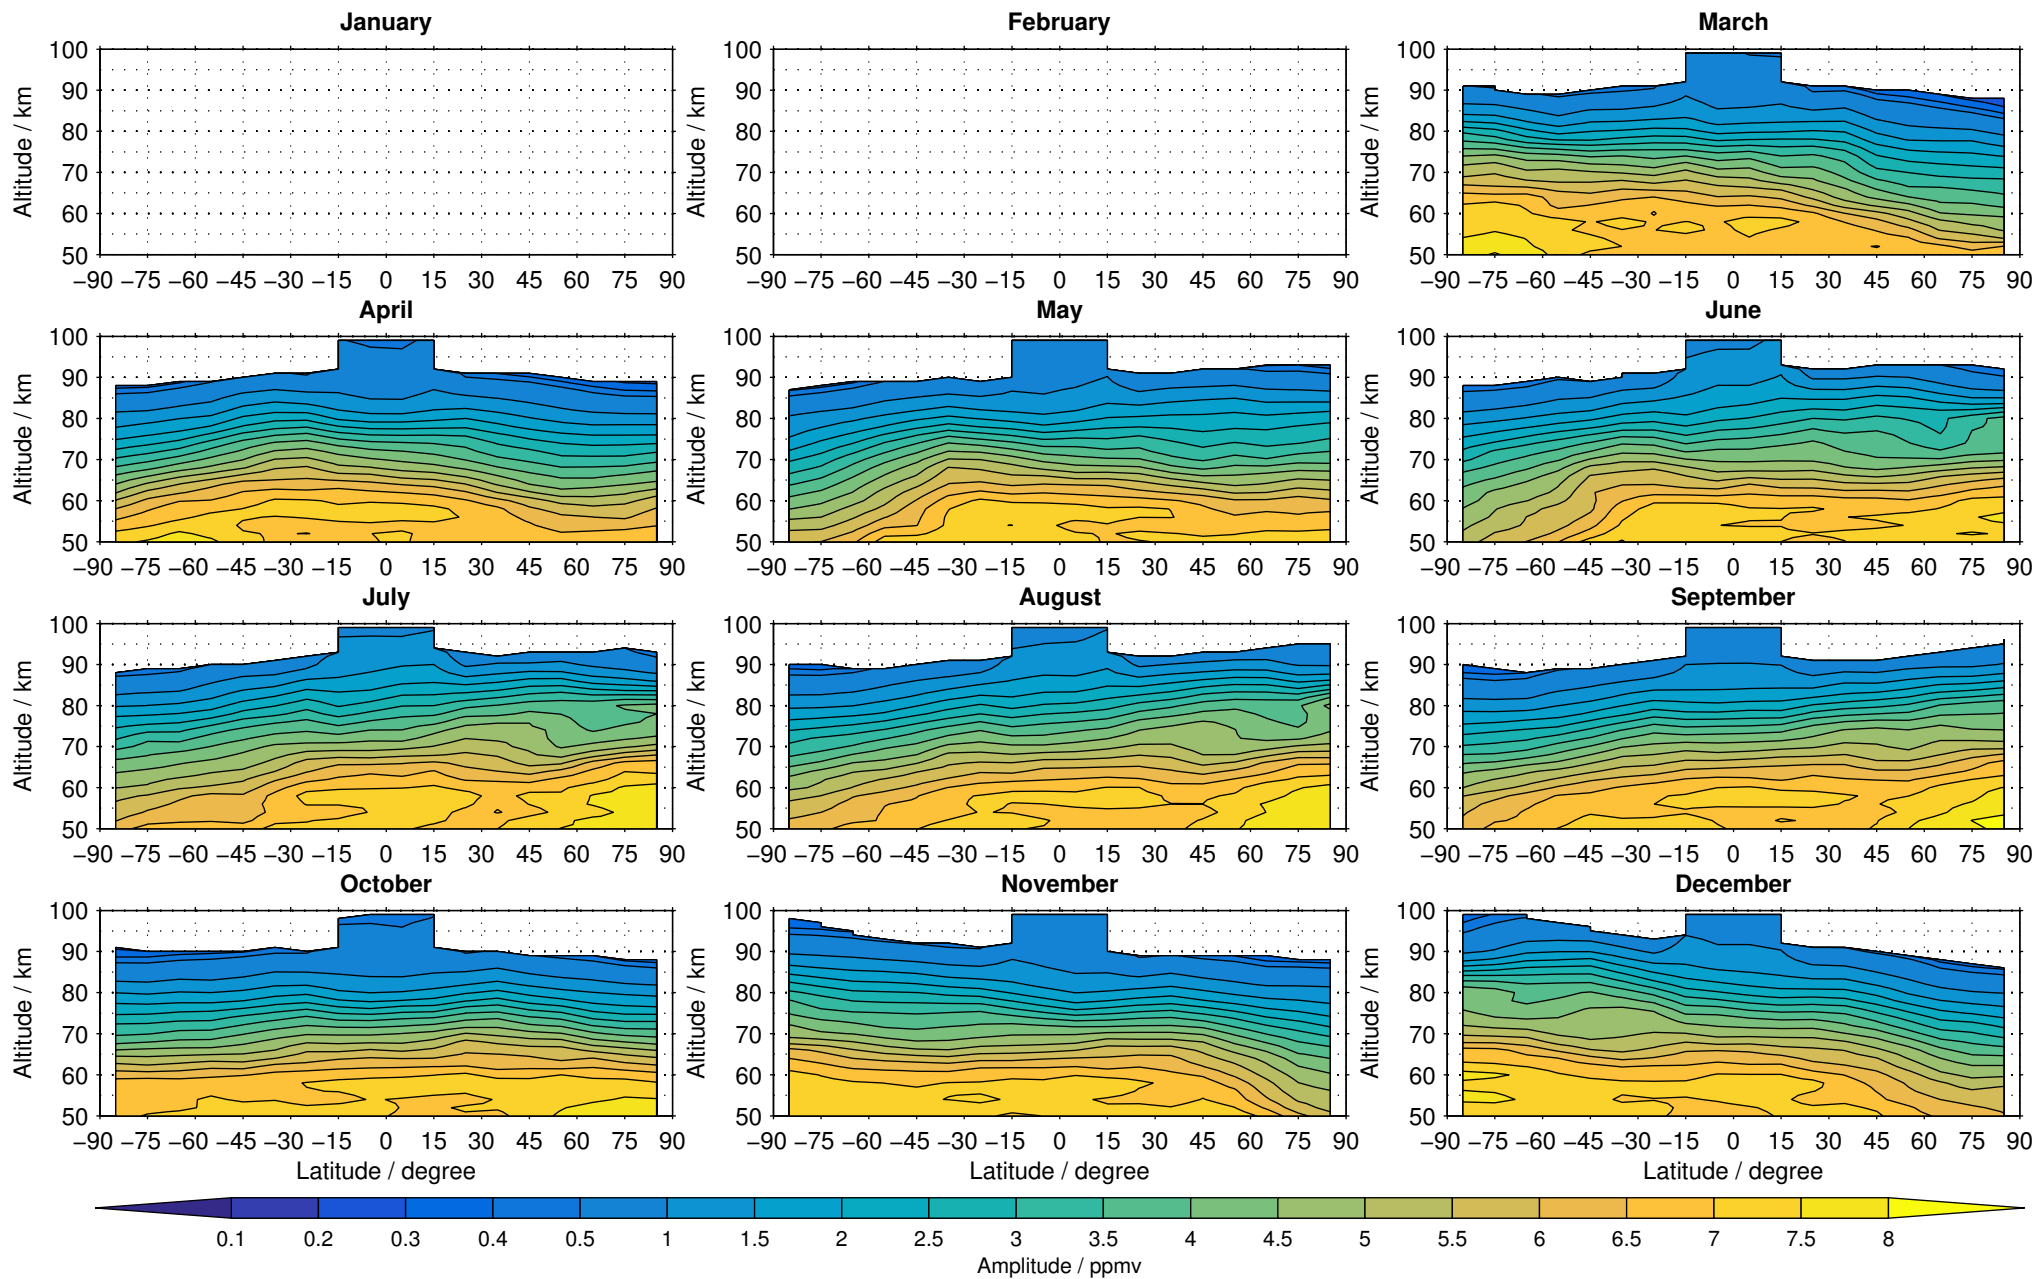

Envisat/MIPAS (IMKIAA) V5R v522 MA water vapour distribution for 2005

Creation Time:
11-04-2017
21:23:58 LT

Envisat/MIPAS (IMKIAA) V5R v522 MA water vapour distribution for 2006

Creation Time:
11-04-2017
21:23:59 LT

Envisat/MIPAS (IMKIAA) V5R v522 MA water vapour distribution for 2007

Creation Time:
11-04-2017
21:24:00 LT

Envisat/MIPAS (IMKIAA) V5R v522 MA water vapour distribution for 2008

Creation Time:
11-04-2017
21:24:01 LT

Envisat/MIPAS (IMKIAA) V5R v522 MA water vapour distribution for 2009

Creation Time:
11-04-2017
21:24:02 LT

Envisat/MIPAS (IMKIAA) V5R v522 MA water vapour distribution for 2010

Creation Time:
11-04-2017
21:24:03 LT