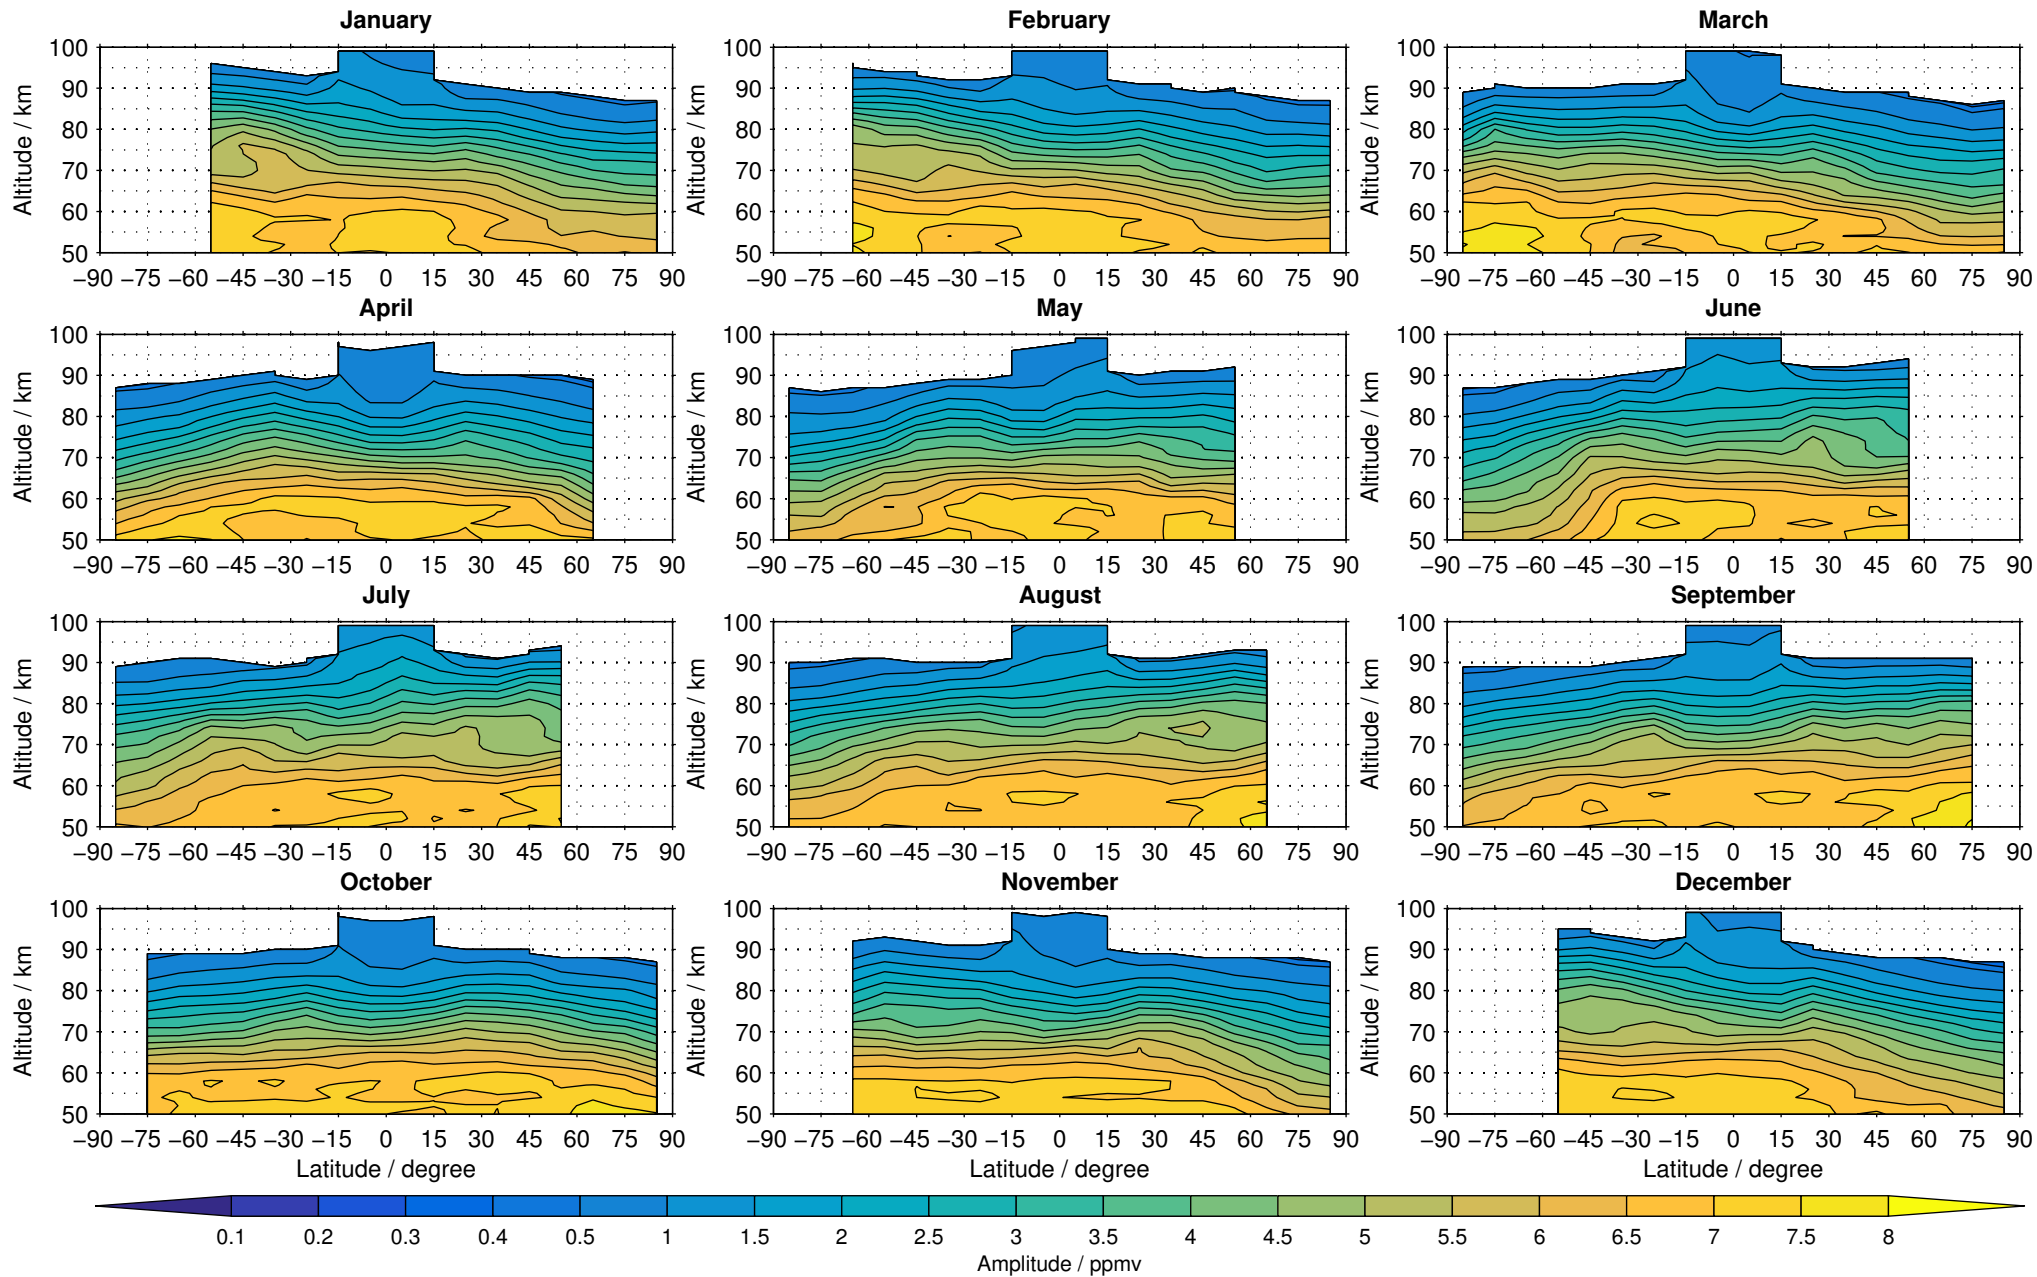

Envisat/MIPAS (IMKIAA) V5R v522 MA nighttime water vapour distribution for 2005

Creation Time:
11-04-2017
21:24:56 LT

Envisat/MIPAS (IMKIAA) V5R v522 MA nighttime water vapour distribution for 2006

Creation Time:
11-04-2017
21:24:57 LT

Envisat/MIPAS (IMKIAA) V5R v522 MA nighttime water vapour distribution for 2007

Creation Time:
11-04-2017
21:24:58 LT

Envisat/MIPAS (IMKIAA) V5R v522 MA nighttime water vapour distribution for 2008

Creation Time:
11-04-2017
21:24:59 LT

Envisat/MIPAS (IMKIAA) V5R v522 MA nighttime water vapour distribution for 2009

Creation Time:
11-04-2017
21:25:00 LT

Envisat/MIPAS (IMKIAA) V5R v522 MA nighttime water vapour distribution for 2010

Creation Time:
11-04-2017
21:25:01 LT

Envisat/MIPAS (IMKIAA) V5R v522 MA nighttime water vapour distribution for 2011

Creation Time:
11-04-2017
21:25:02 LT

Envisat/MIPAS (IMKIAA) V5R v522 MA nighttime water vapour distribution for 2012

Creation Time:
11-04-2017
21:25:03 LT