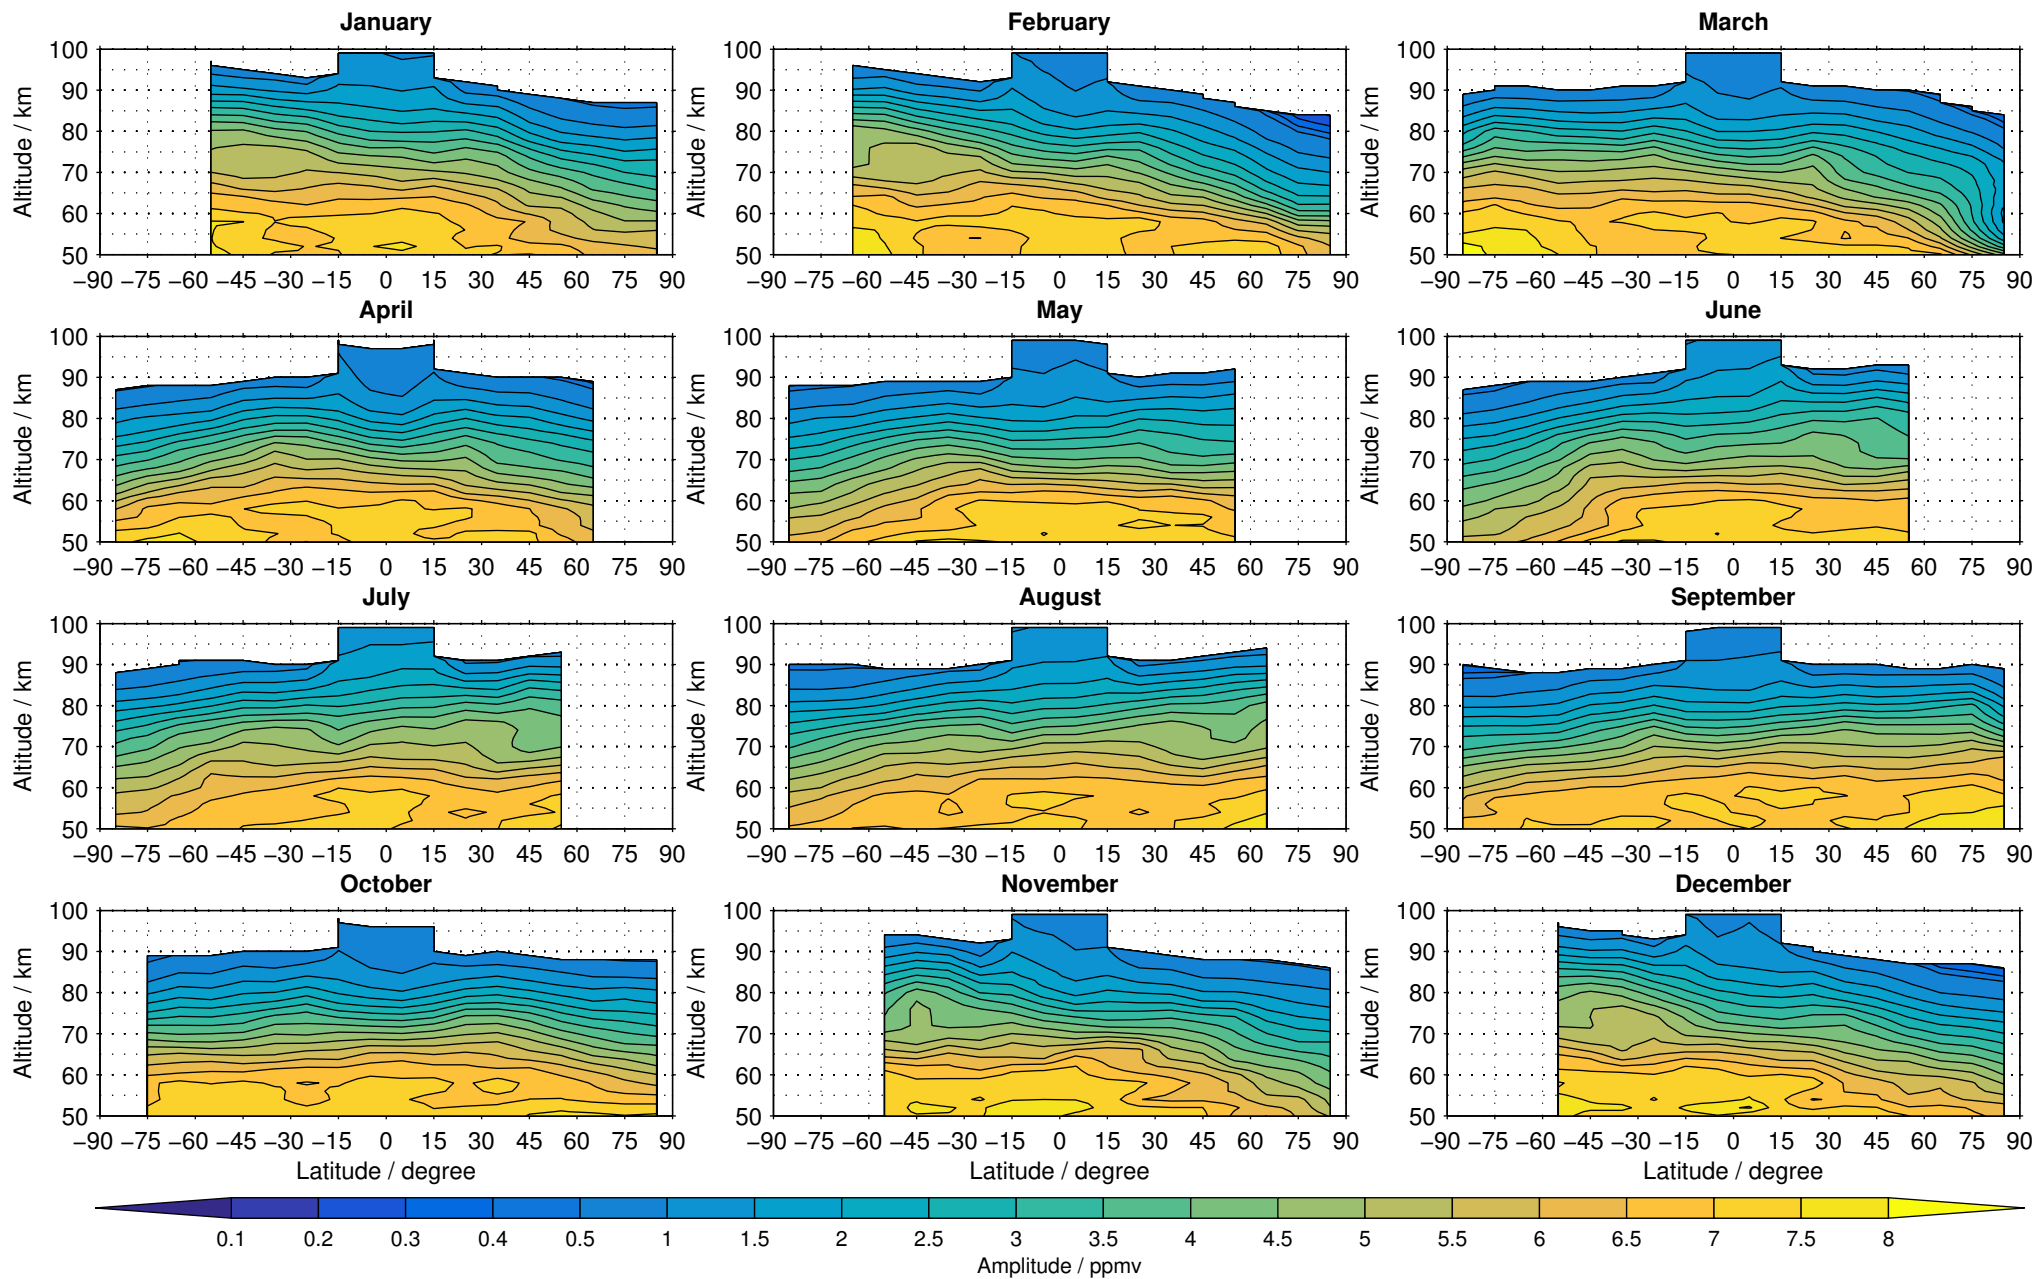

Envisat/MIPAS (IMKIAA) V5R v522 MA nighttime water vapour distribution for 2005

Creation Time:
11-04-2017
21:24:56 LT

Envisat/MIPAS (IMKIAA) V5R v522 MA nighttime water vapour distribution for 2006

Creation Time:
11-04-2017
21:24:57 LT

Envisat/MIPAS (IMKIAA) V5R v522 MA nighttime water vapour distribution for 2007

Creation Time:
11-04-2017
21:24:58 LT

Envisat/MIPAS (IMKIAA) V5R v522 MA nighttime water vapour distribution for 2008

Creation Time:
11-04-2017
21:24:59 LT

Envisat/MIPAS (IMKIAA) V5R v522 MA nighttime water vapour distribution for 2009

Creation Time:
11-04-2017
21:25:00 LT

Envisat/MIPAS (IMKIAA) V5R v522 MA nighttime water vapour distribution for 2010

Creation Time:
11-04-2017
21:25:01 LT

Envisat/MIPAS (IMKIAA) V5R v522 MA nighttime water vapour distribution for 2011

Creation Time:
11-04-2017
21:25:02 LT

Envisat/MIPAS (IMKIAA) V5R v522 MA nighttime water vapour distribution for 2012

Creation Time:
11-04-2017
21:25:03 LT