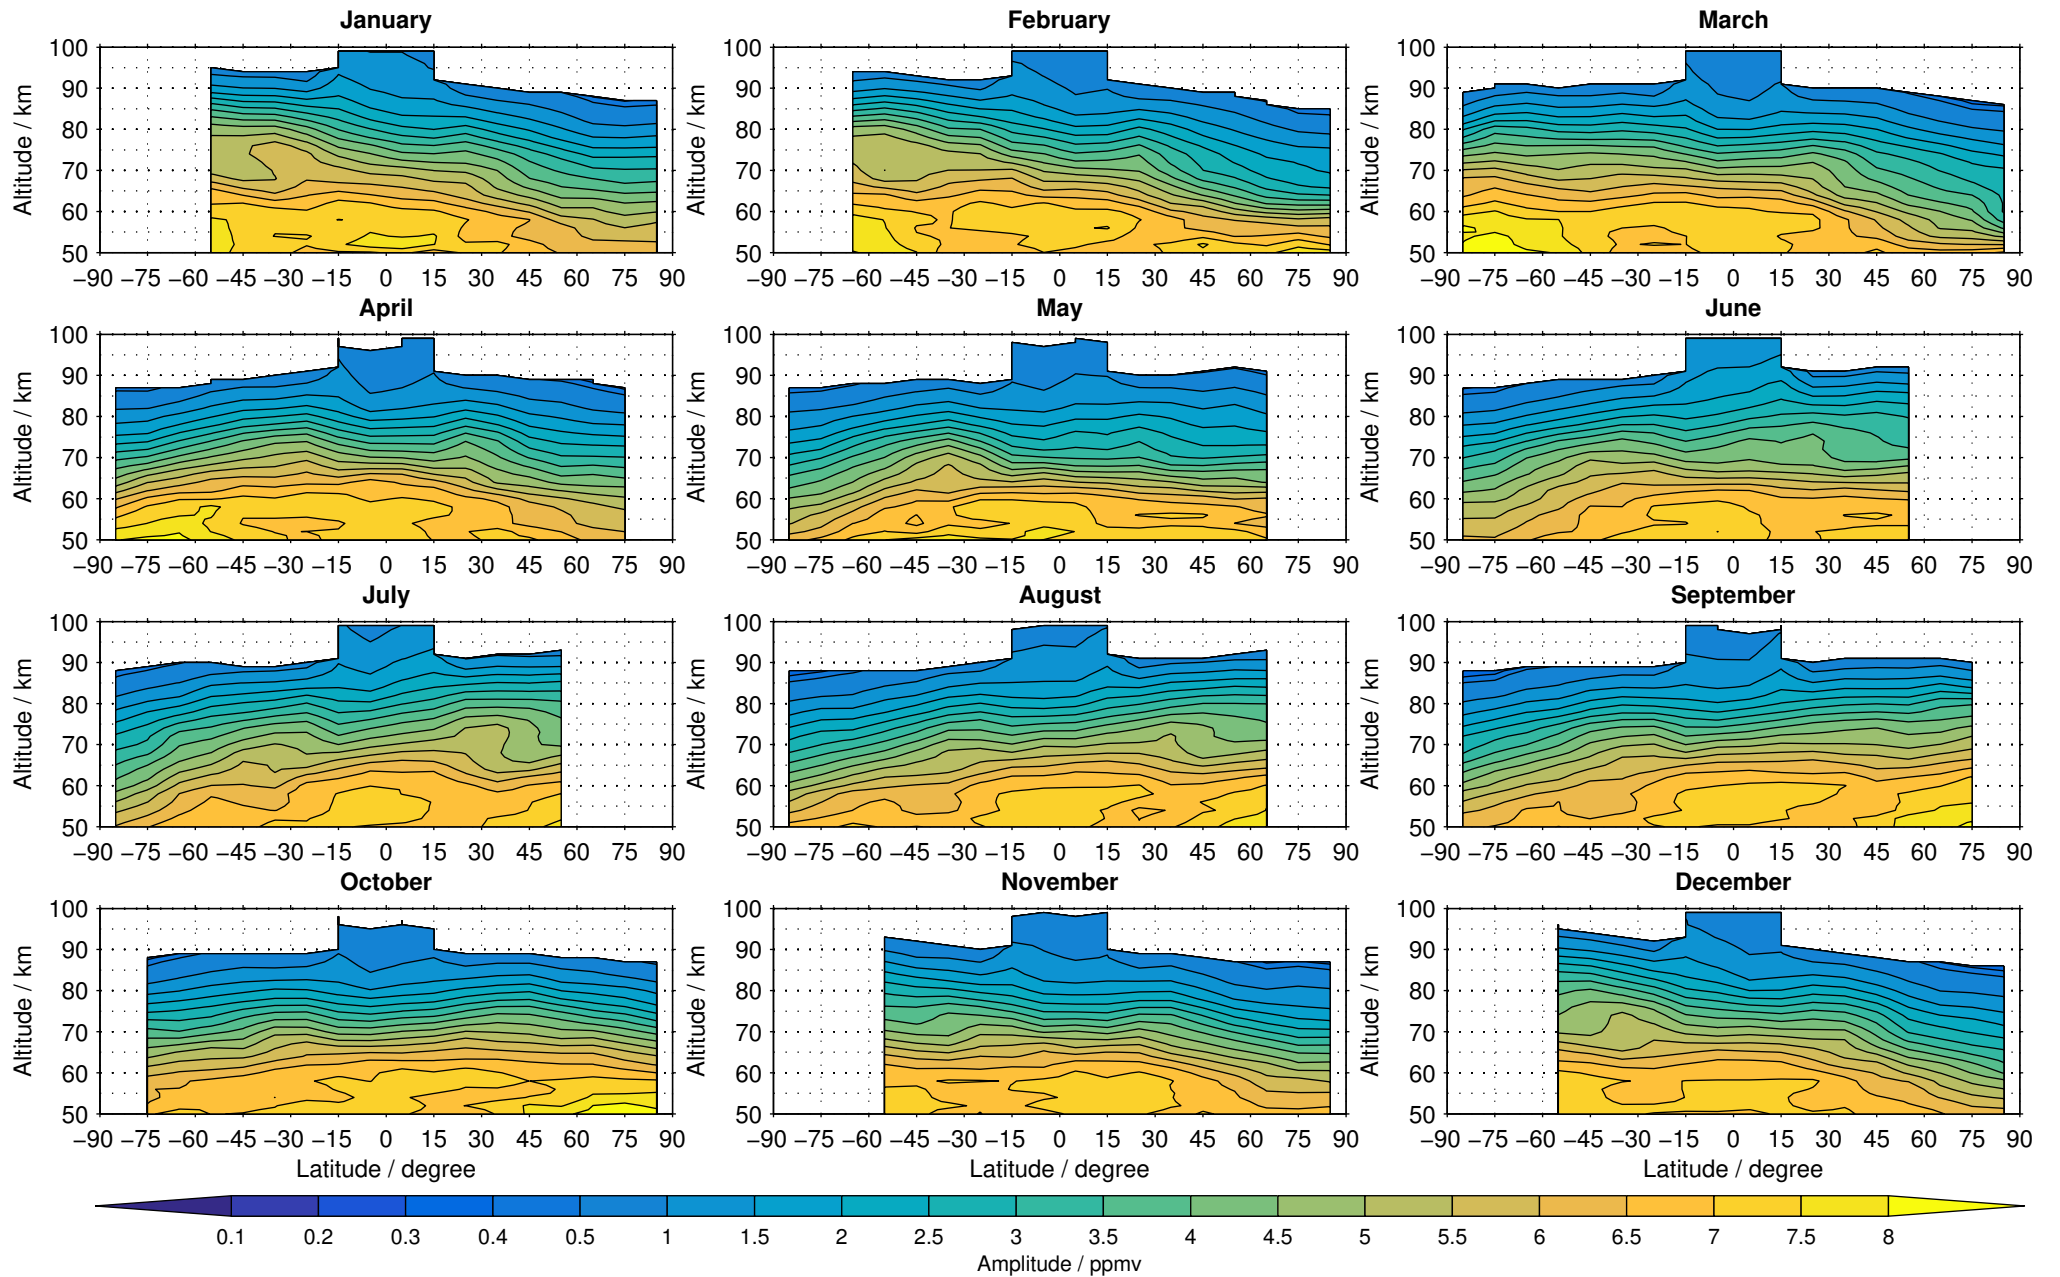

Envisat/MIPAS (IMKIAA) V5R v522 MA nighttime water vapour distribution for 2005

Creation Time:
11-04-2017
21:24:56 LT

Envisat/MIPAS (IMKIAA) V5R v522 MA nighttime water vapour distribution for 2006

Creation Time:
11-04-2017
21:24:57 LT

Envisat/MIPAS (IMKIAA) V5R v522 MA nighttime water vapour distribution for 2007

Creation Time:
11-04-2017
21:24:58 LT

Envisat/MIPAS (IMKIAA) V5R v522 MA nighttime water vapour distribution for 2008

Creation Time:
11-04-2017
21:24:59 LT

Envisat/MIPAS (IMKIAA) V5R v522 MA nighttime water vapour distribution for 2009

Creation Time:
11-04-2017
21:25:00 LT

Envisat/MIPAS (IMKIAA) V5R v522 MA nighttime water vapour distribution for 2010

Creation Time:
11-04-2017
21:25:01 LT