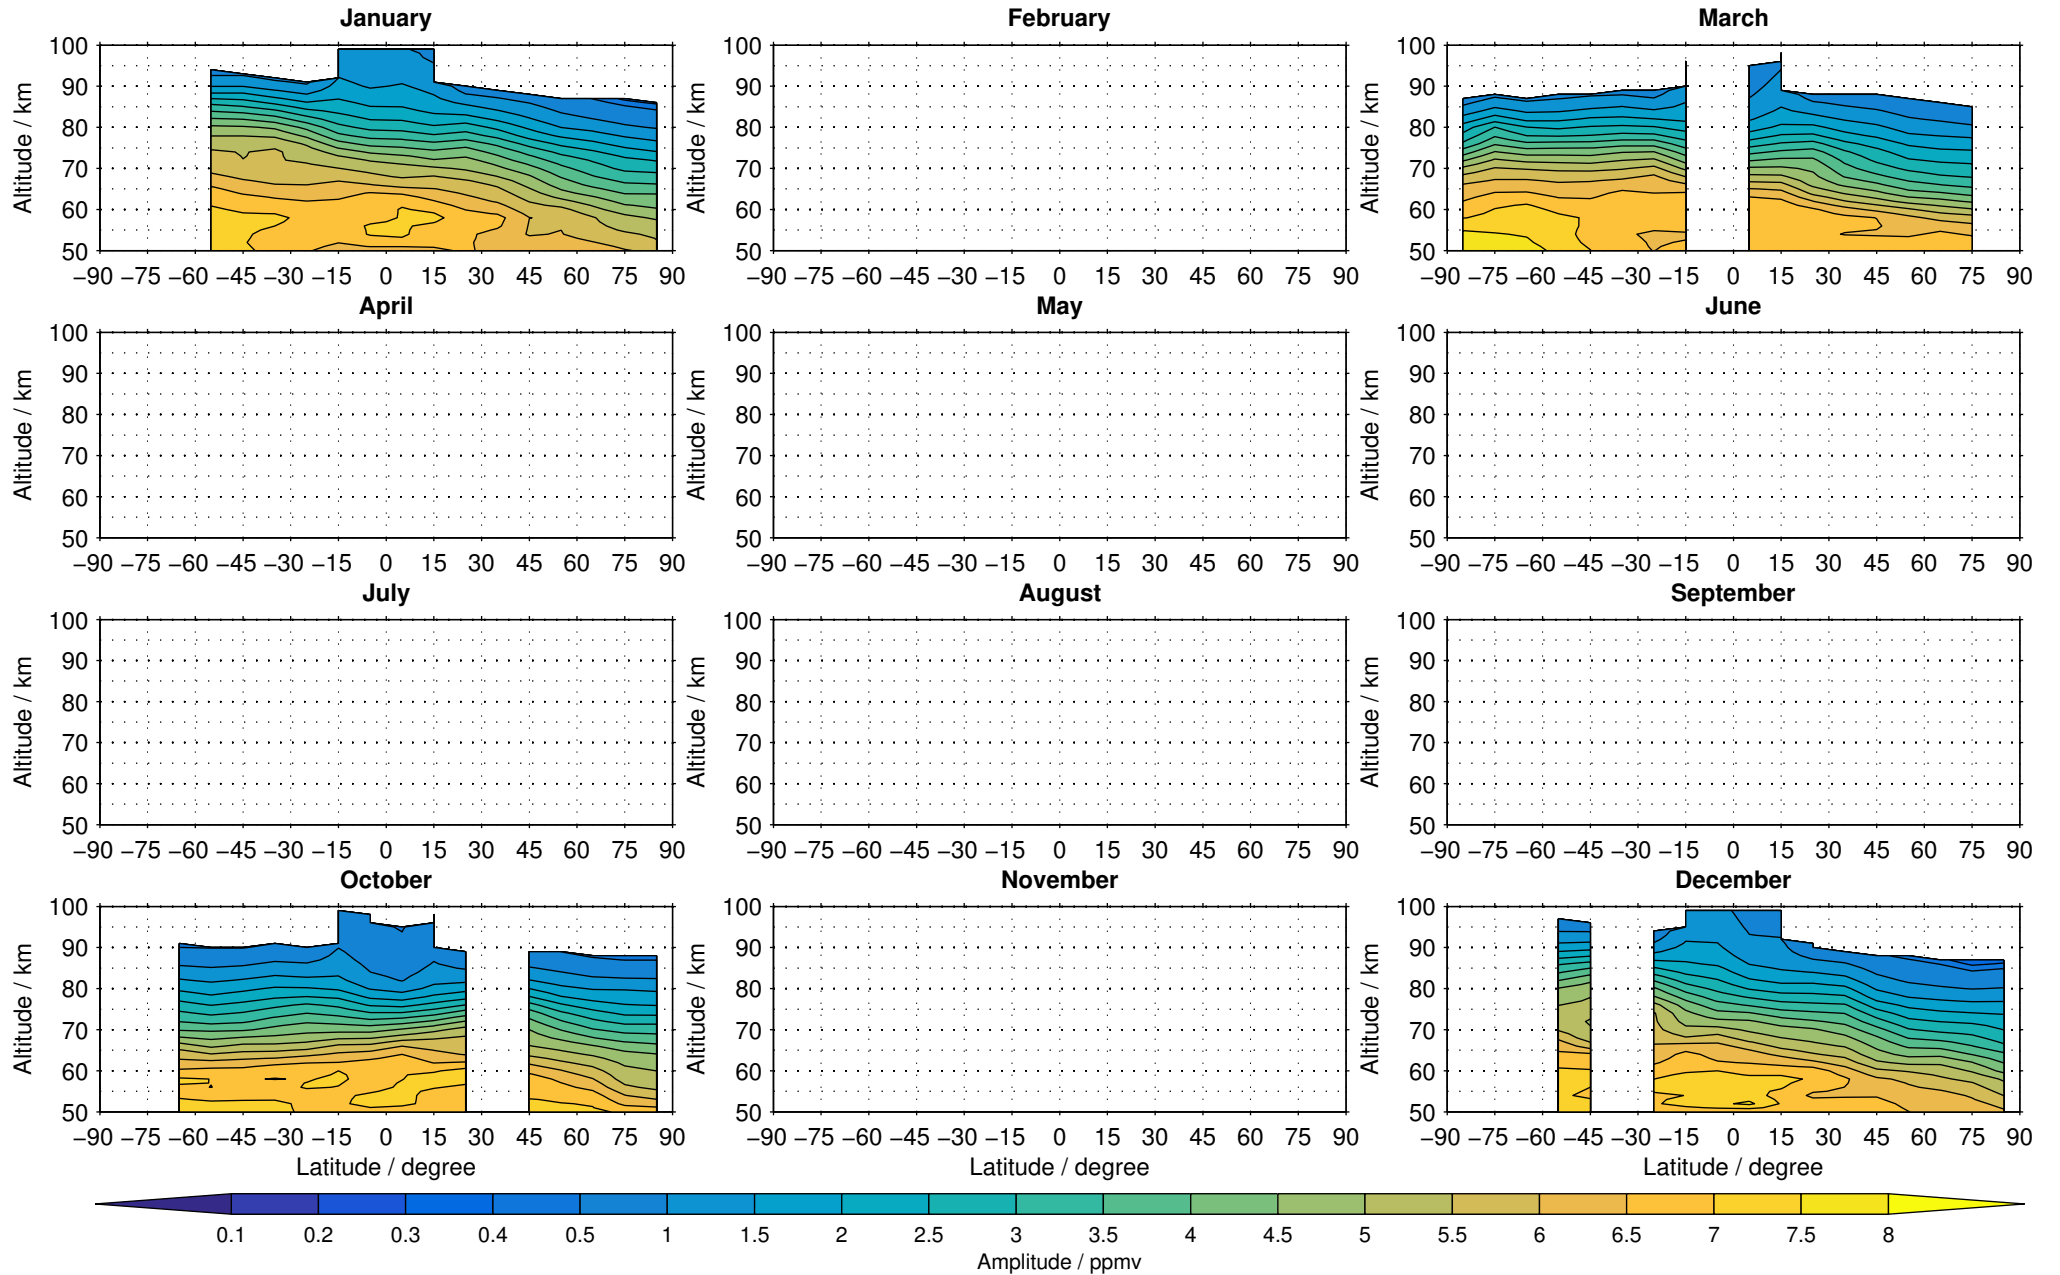

Envisat/MIPAS (IMKIAA) V5R v522 MA nighttime water vapour distribution for 2005

Creation Time:
11-04-2017
21:24:56 LT

Envisat/MIPAS (IMKIAA) V5R v522 MA nighttime water vapour distribution for 2006

Creation Time:
11-04-2017
21:24:57 LT

Envisat/MIPAS (IMKIAA) V5R v522 MA nighttime water vapour distribution for 2007

Creation Time:
11-04-2017
21:24:58 LT

Envisat/MIPAS (IMKIAA) V5R v522 MA nighttime water vapour distribution for 2008

Creation Time:
11-04-2017
21:24:59 LT

Envisat/MIPAS (IMKIAA) V5R v522 MA nighttime water vapour distribution for 2009

Creation Time:
11-04-2017
21:25:00 LT

Envisat/MIPAS (IMKIAA) V5R v522 MA nighttime water vapour distribution for 2010

Creation Time:
11-04-2017
21:25:01 LT