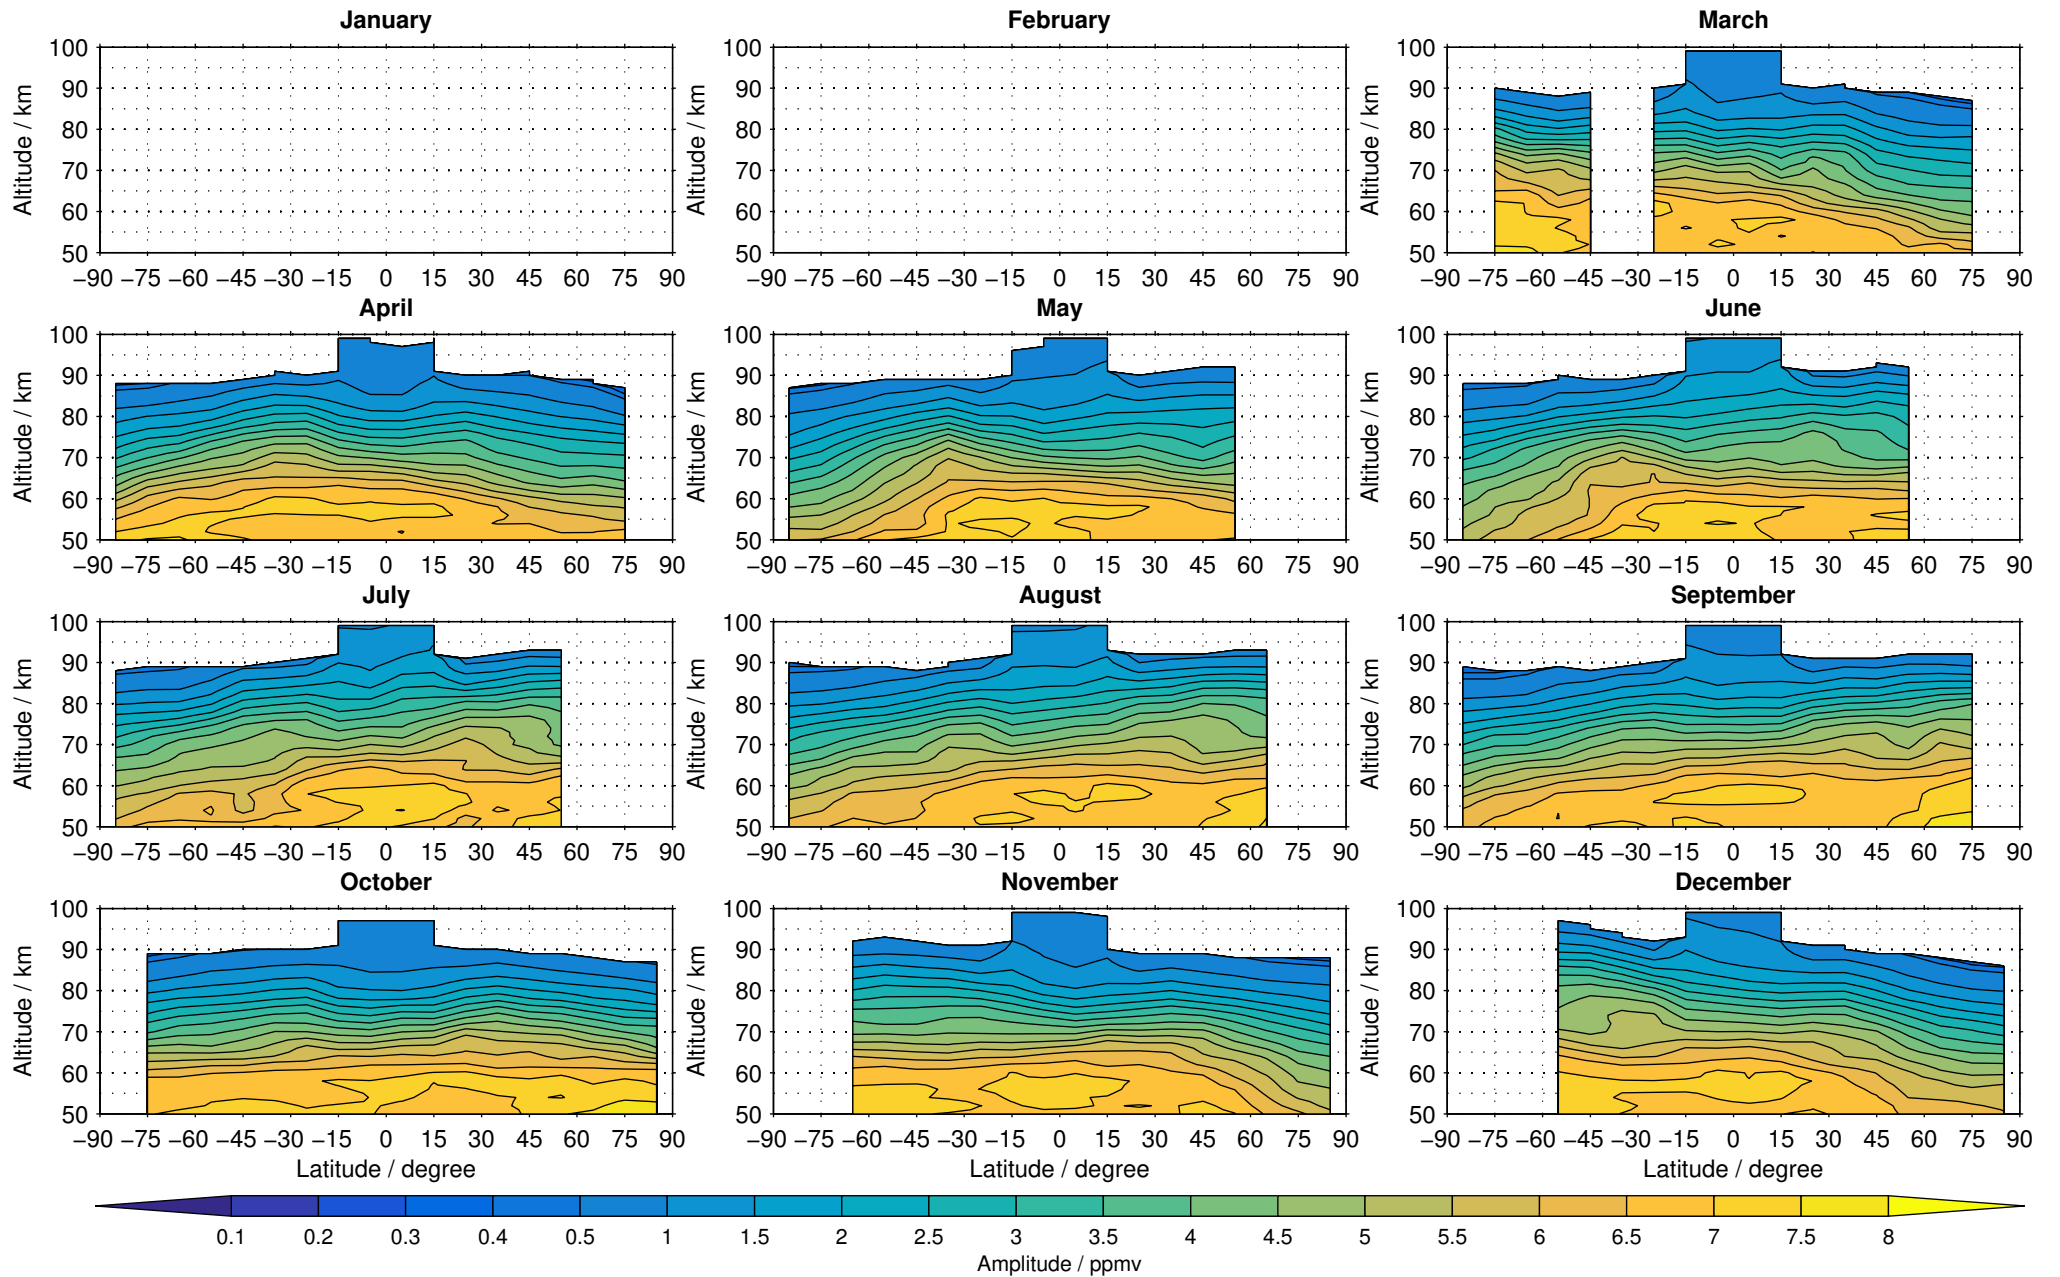

Envisat/MIPAS (IMKIAA) V5R v522 MA nighttime water vapour distribution for 2005

Creation Time:
11-04-2017
21:24:56 LT

Envisat/MIPAS (IMKIAA) V5R v522 MA nighttime water vapour distribution for 2006

Creation Time:
11-04-2017
21:24:57 LT

Envisat/MIPAS (IMKIAA) V5R v522 MA nighttime water vapour distribution for 2007

Creation Time:
11-04-2017
21:24:58 LT

Envisat/MIPAS (IMKIAA) V5R v522 MA nighttime water vapour distribution for 2008

Creation Time:
11-04-2017
21:24:59 LT

Envisat/MIPAS (IMKIAA) V5R v522 MA nighttime water vapour distribution for 2009

Creation Time:
11-04-2017
21:25:00 LT

Envisat/MIPAS (IMKIAA) V5R v522 MA nighttime water vapour distribution for 2010

Creation Time:
11-04-2017
21:25:01 LT