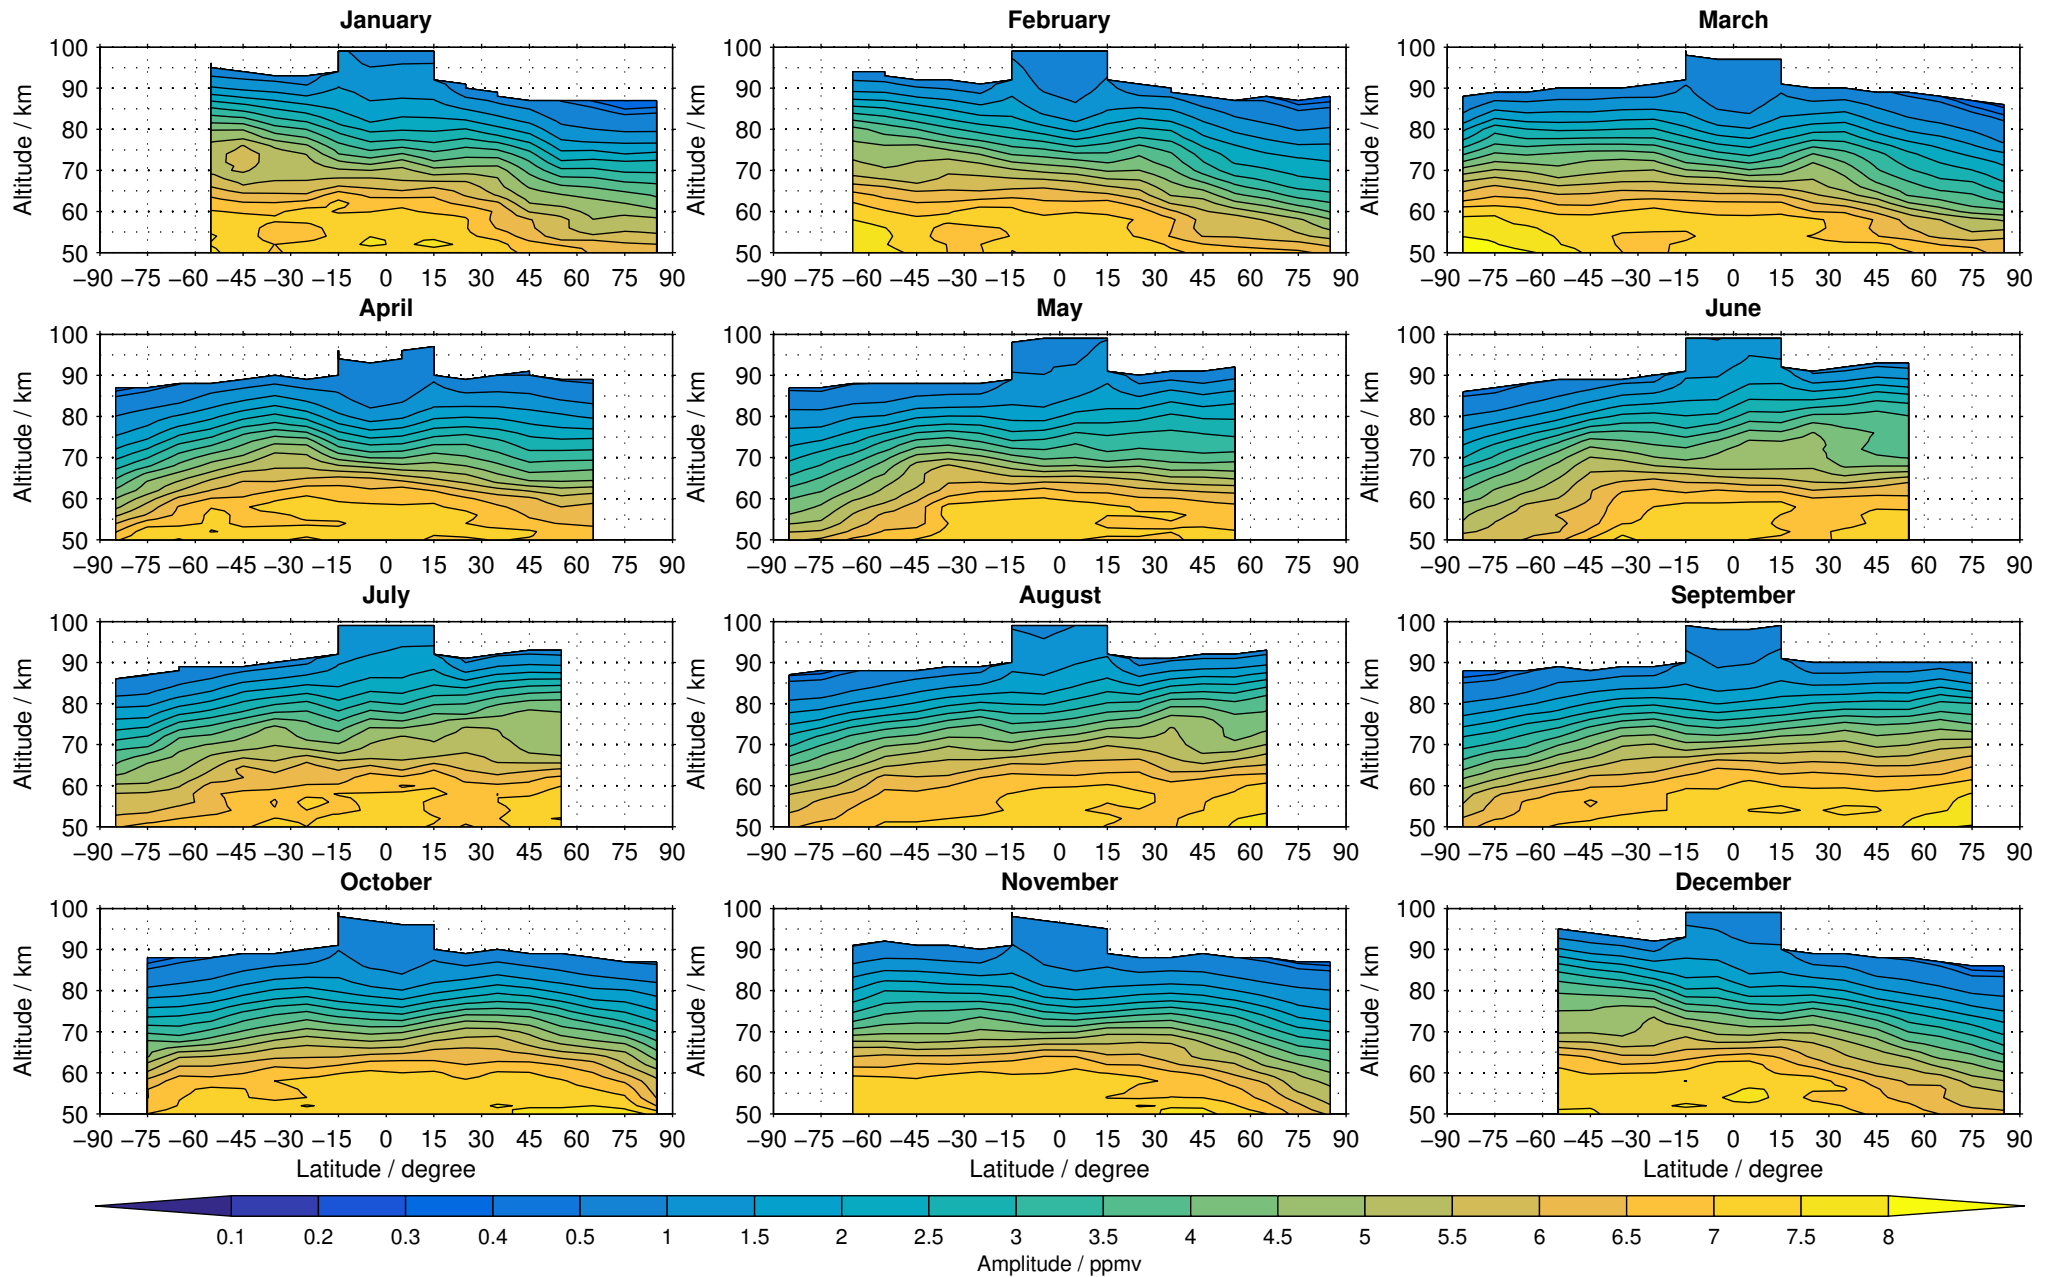

Envisat/MIPAS (IMKIAA) V5R v522 MA nighttime water vapour distribution for 2007

Creation Time:
11-04-2017
21:24:58 LT

Envisat/MIPAS (IMKIAA) V5R v522 MA nighttime water vapour distribution for 2008

Creation Time:
11-04-2017
21:24:59 LT

Envisat/MIPAS (IMKIAA) V5R v522 MA nighttime water vapour distribution for 2009

Creation Time:
11-04-2017
21:25:00 LT

Envisat/MIPAS (IMKIAA) V5R v522 MA nighttime water vapour distribution for 2010

Creation Time:
11-04-2017
21:25:01 LT

Envisat/MIPAS (IMKIAA) V5R v522 MA nighttime water vapour distribution for 2011

Creation Time:
11-04-2017
21:25:02 LT

Envisat/MIPAS (IMKIAA) V5R v522 MA nighttime water vapour distribution for 2012

Creation Time:
11-04-2017
21:25:03 LT