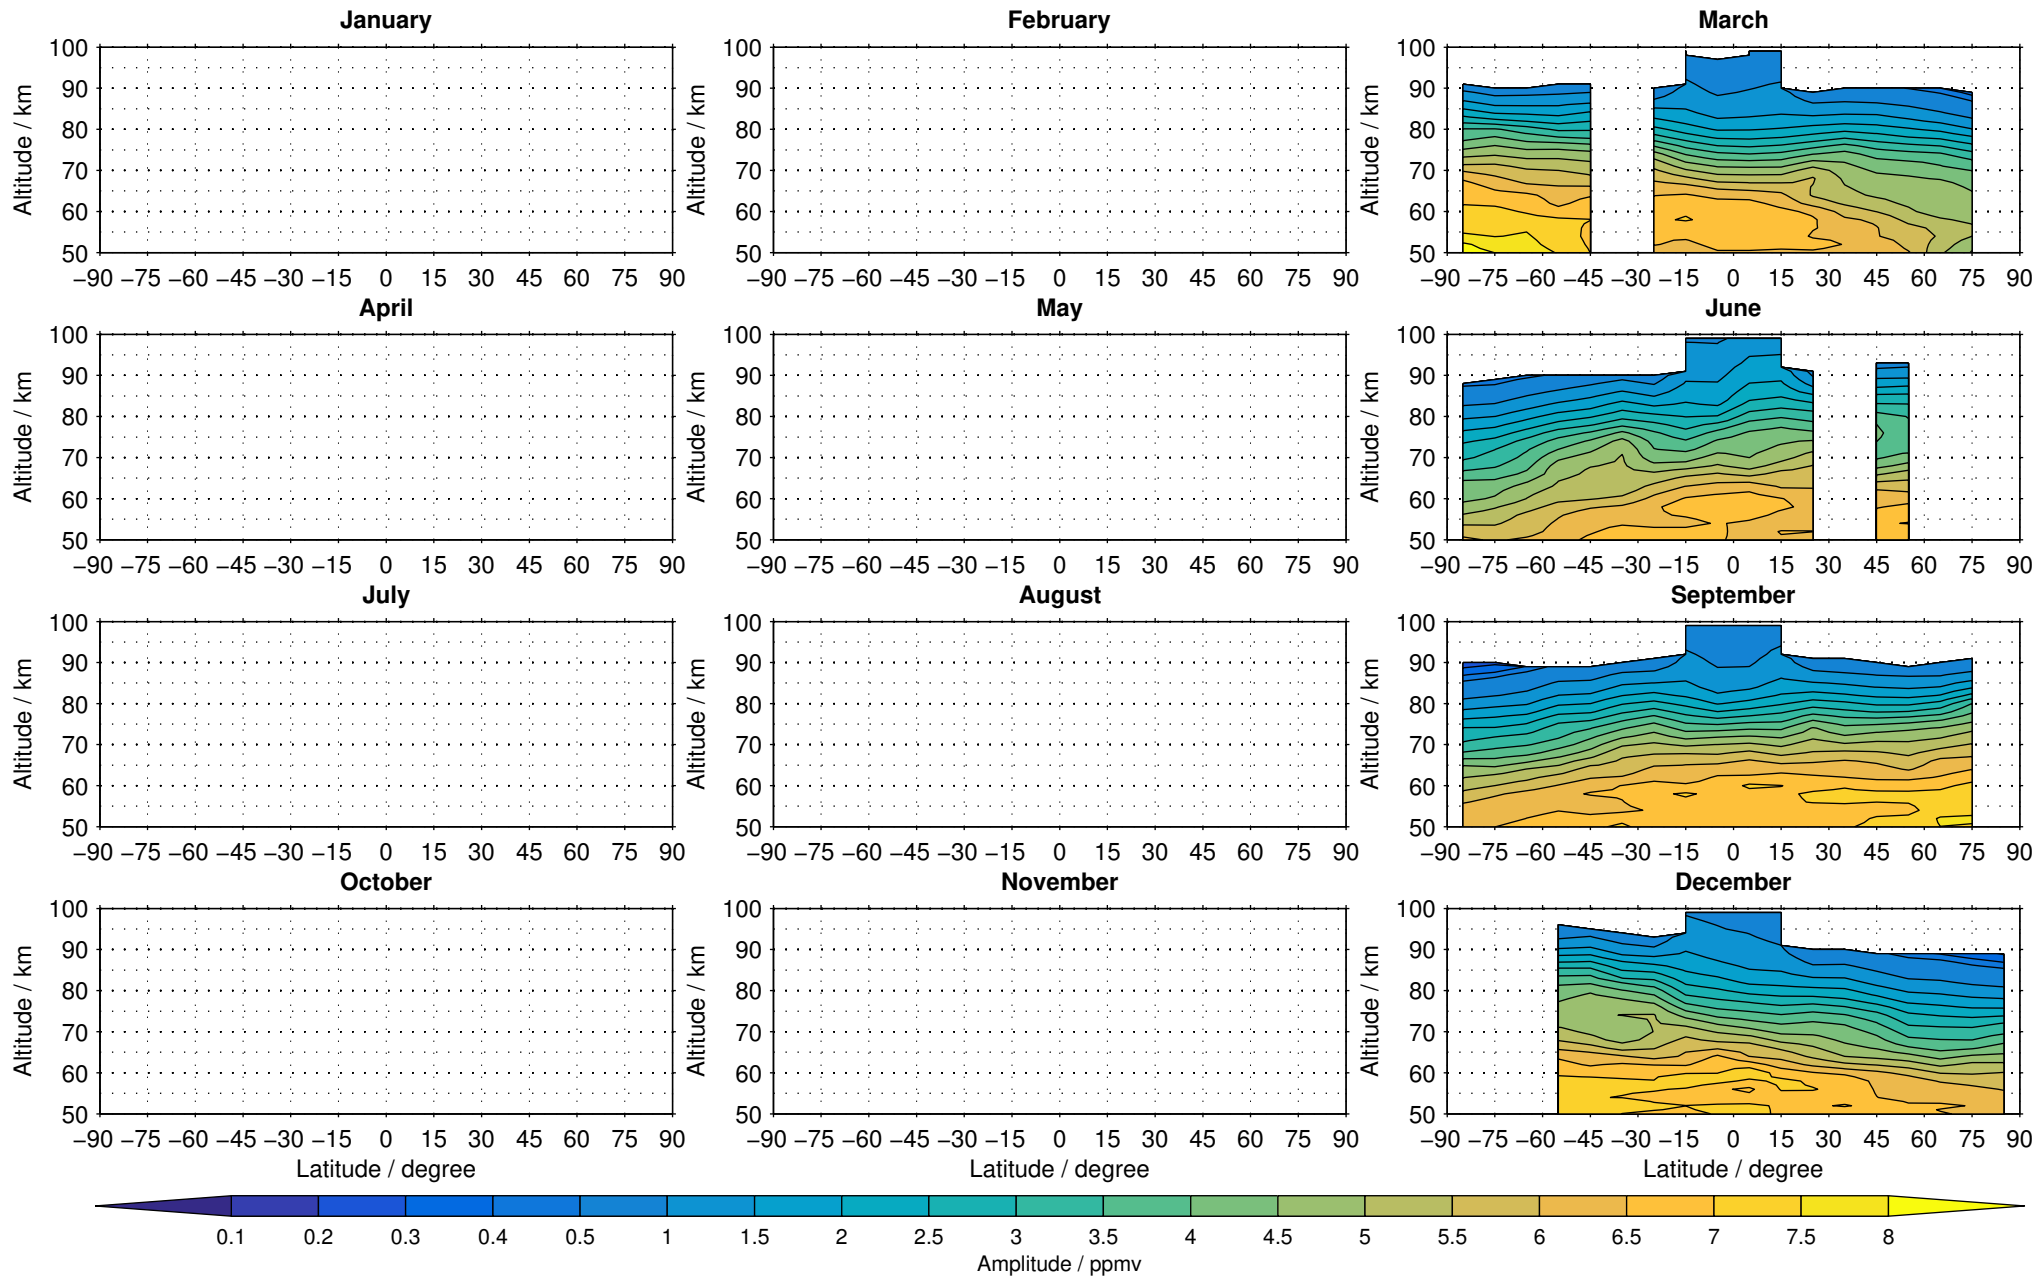

Envisat/MIPAS (IMKIAA) V5R v522 MA nighttime water vapour distribution for 2005

Creation Time:
11-04-2017
21:24:56 LT

Envisat/MIPAS (IMKIAA) V5R v522 MA nighttime water vapour distribution for 2006

Creation Time:
11-04-2017
21:24:57 LT

Envisat/MIPAS (IMKIAA) V5R v522 MA nighttime water vapour distribution for 2007

Creation Time:
11-04-2017
21:24:58 LT

Envisat/MIPAS (IMKIAA) V5R v522 MA nighttime water vapour distribution for 2008

Creation Time:
11-04-2017
21:24:59 LT

Envisat/MIPAS (IMKIAA) V5R v522 MA nighttime water vapour distribution for 2009

Creation Time:
11-04-2017
21:25:00 LT

Envisat/MIPAS (IMKIAA) V5R v522 MA nighttime water vapour distribution for 2010

Creation Time:
11-04-2017
21:25:01 LT

Envisat/MIPAS (IMKIAA) V5R v522 MA nighttime water vapour distribution for 2011

Creation Time:
11-04-2017
21:25:02 LT

Envisat/MIPAS (IMKIAA) V5R v522 MA nighttime water vapour distribution for 2012

Creation Time:
11-04-2017
21:25:03 LT