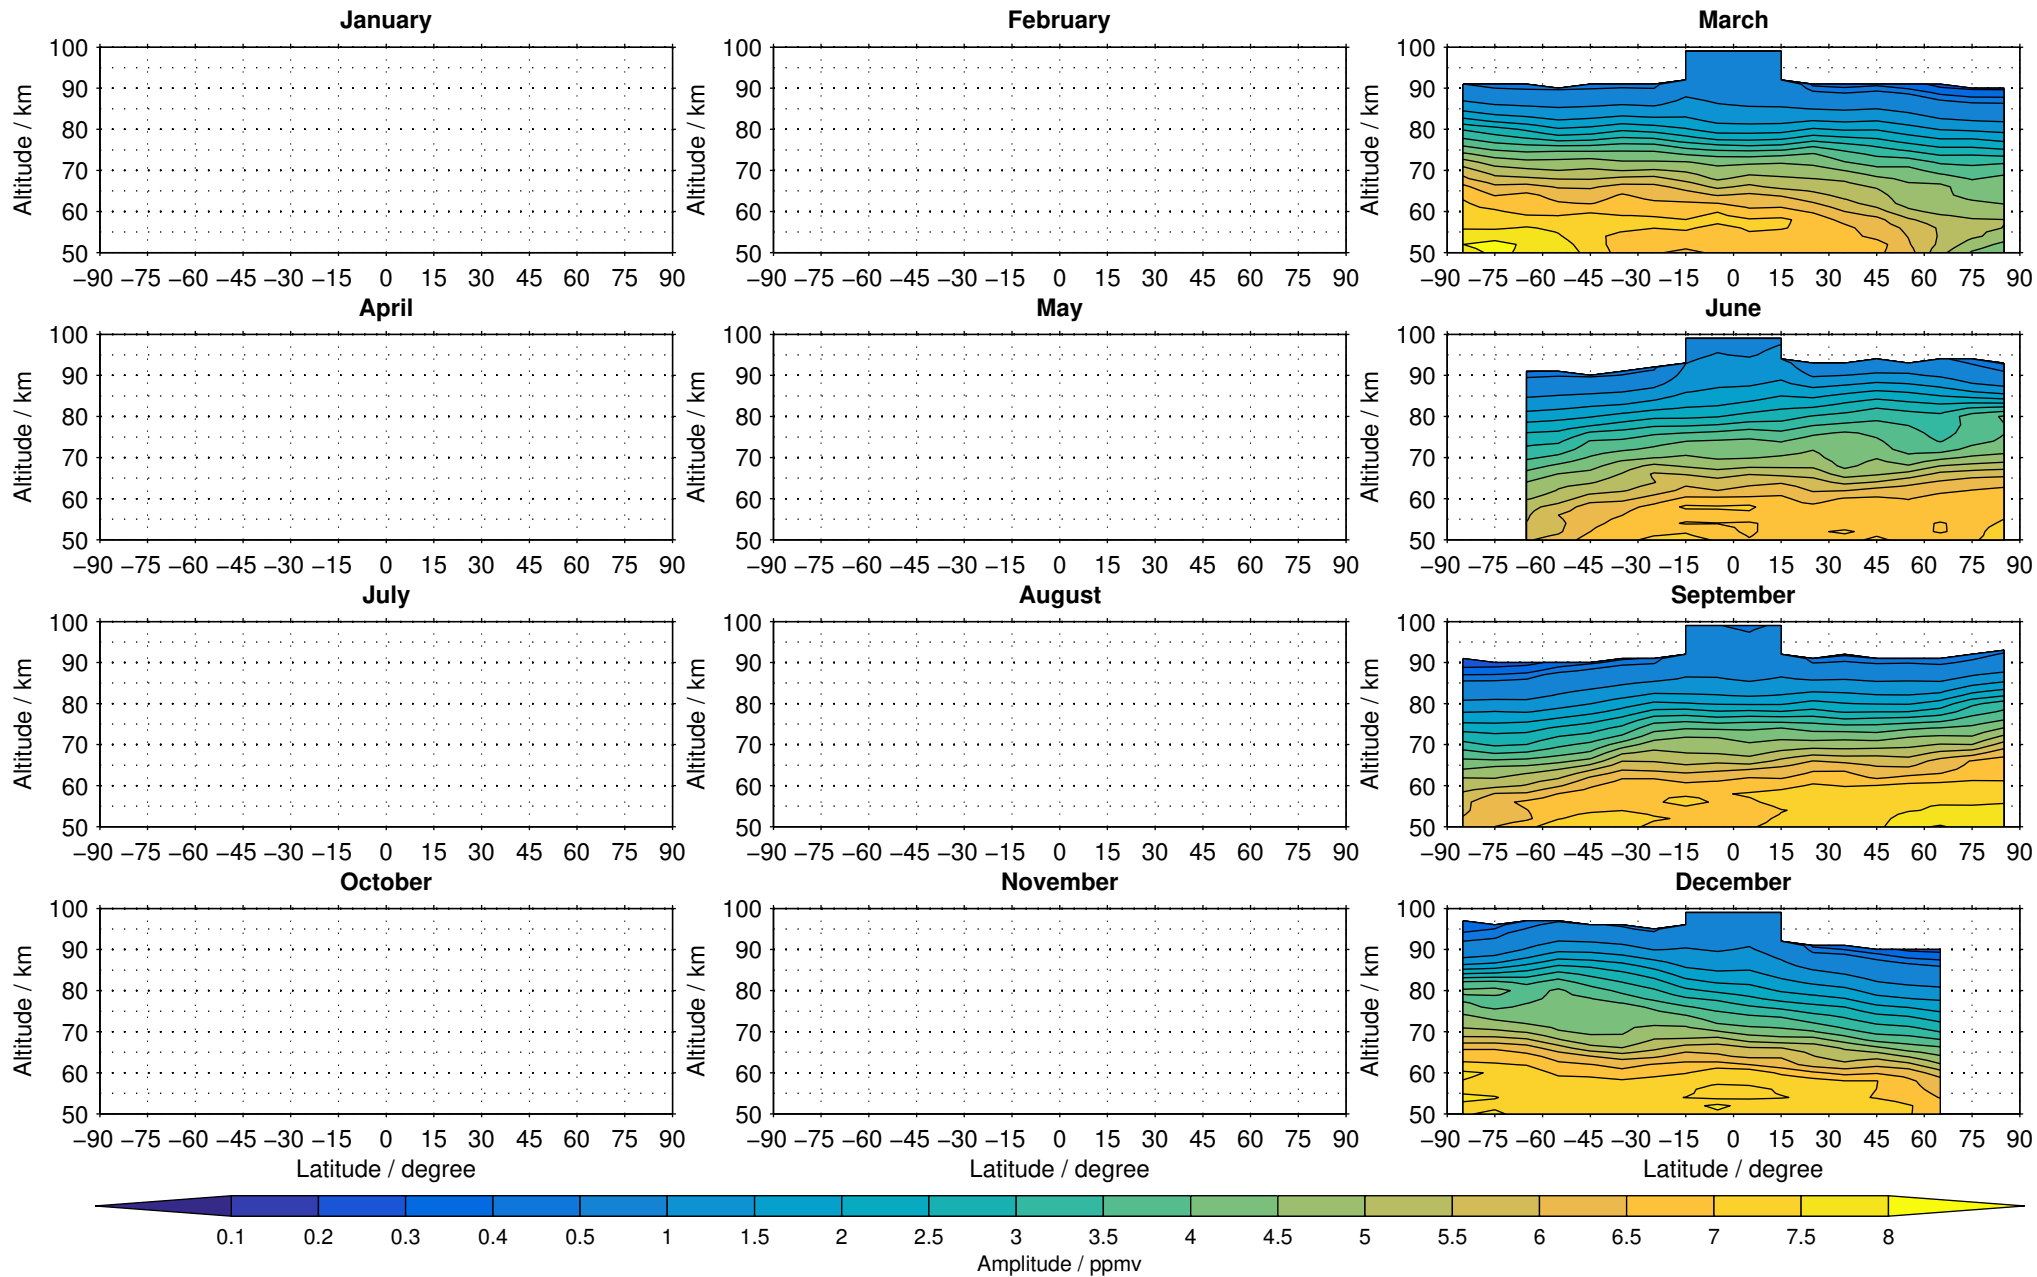

# Envisat/MIPAS (IMKIAA) V5R v522 MA daytime water vapour distribution for 2005

Creation Time:  
11-04-2017  
21:24:30 LT

# Envisat/MIPAS (IMKIAA) V5R v522 MA daytime water vapour distribution for 2006

Creation Time:  
11-04-2017  
21:24:32 LT

# Envisat/MIPAS (IMKIAA) V5R v522 MA daytime water vapour distribution for 2007

Creation Time:  
11-04-2017  
21:24:33 LT