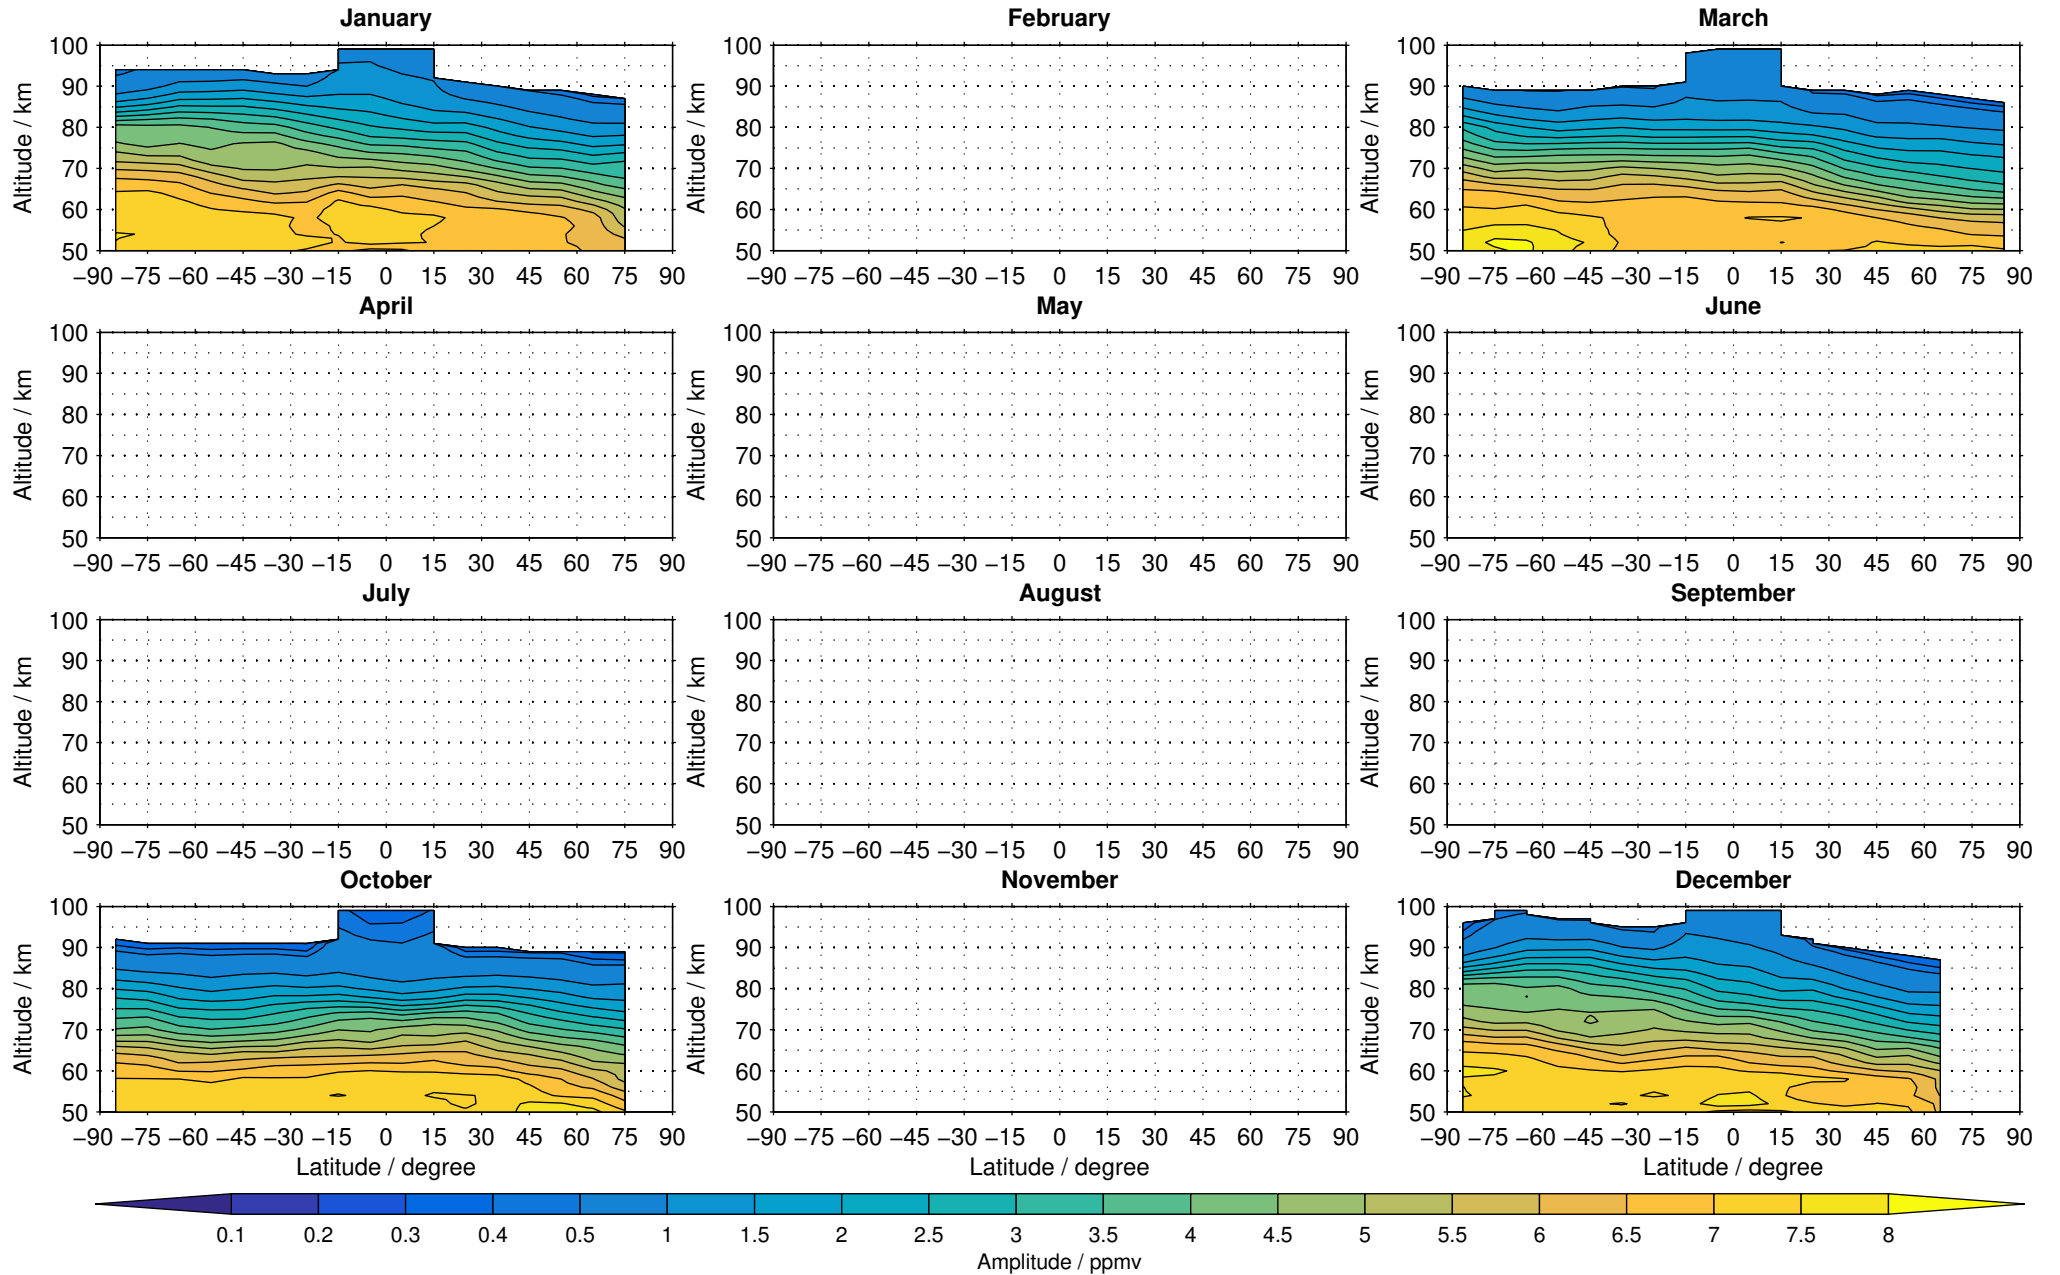

# Envisat/MIPAS (IMKIAA) V5R v522 MA daytime water vapour distribution for 2005

Creation Time:  
11-04-2017  
21:24:30 LT

# Envisat/MIPAS (IMKIAA) V5R v522 MA daytime water vapour distribution for 2006

Creation Time:  
11-04-2017  
21:24:32 LT

# Envisat/MIPAS (IMKIAA) V5R v522 MA daytime water vapour distribution for 2007

Creation Time:  
11-04-2017  
21:24:33 LT