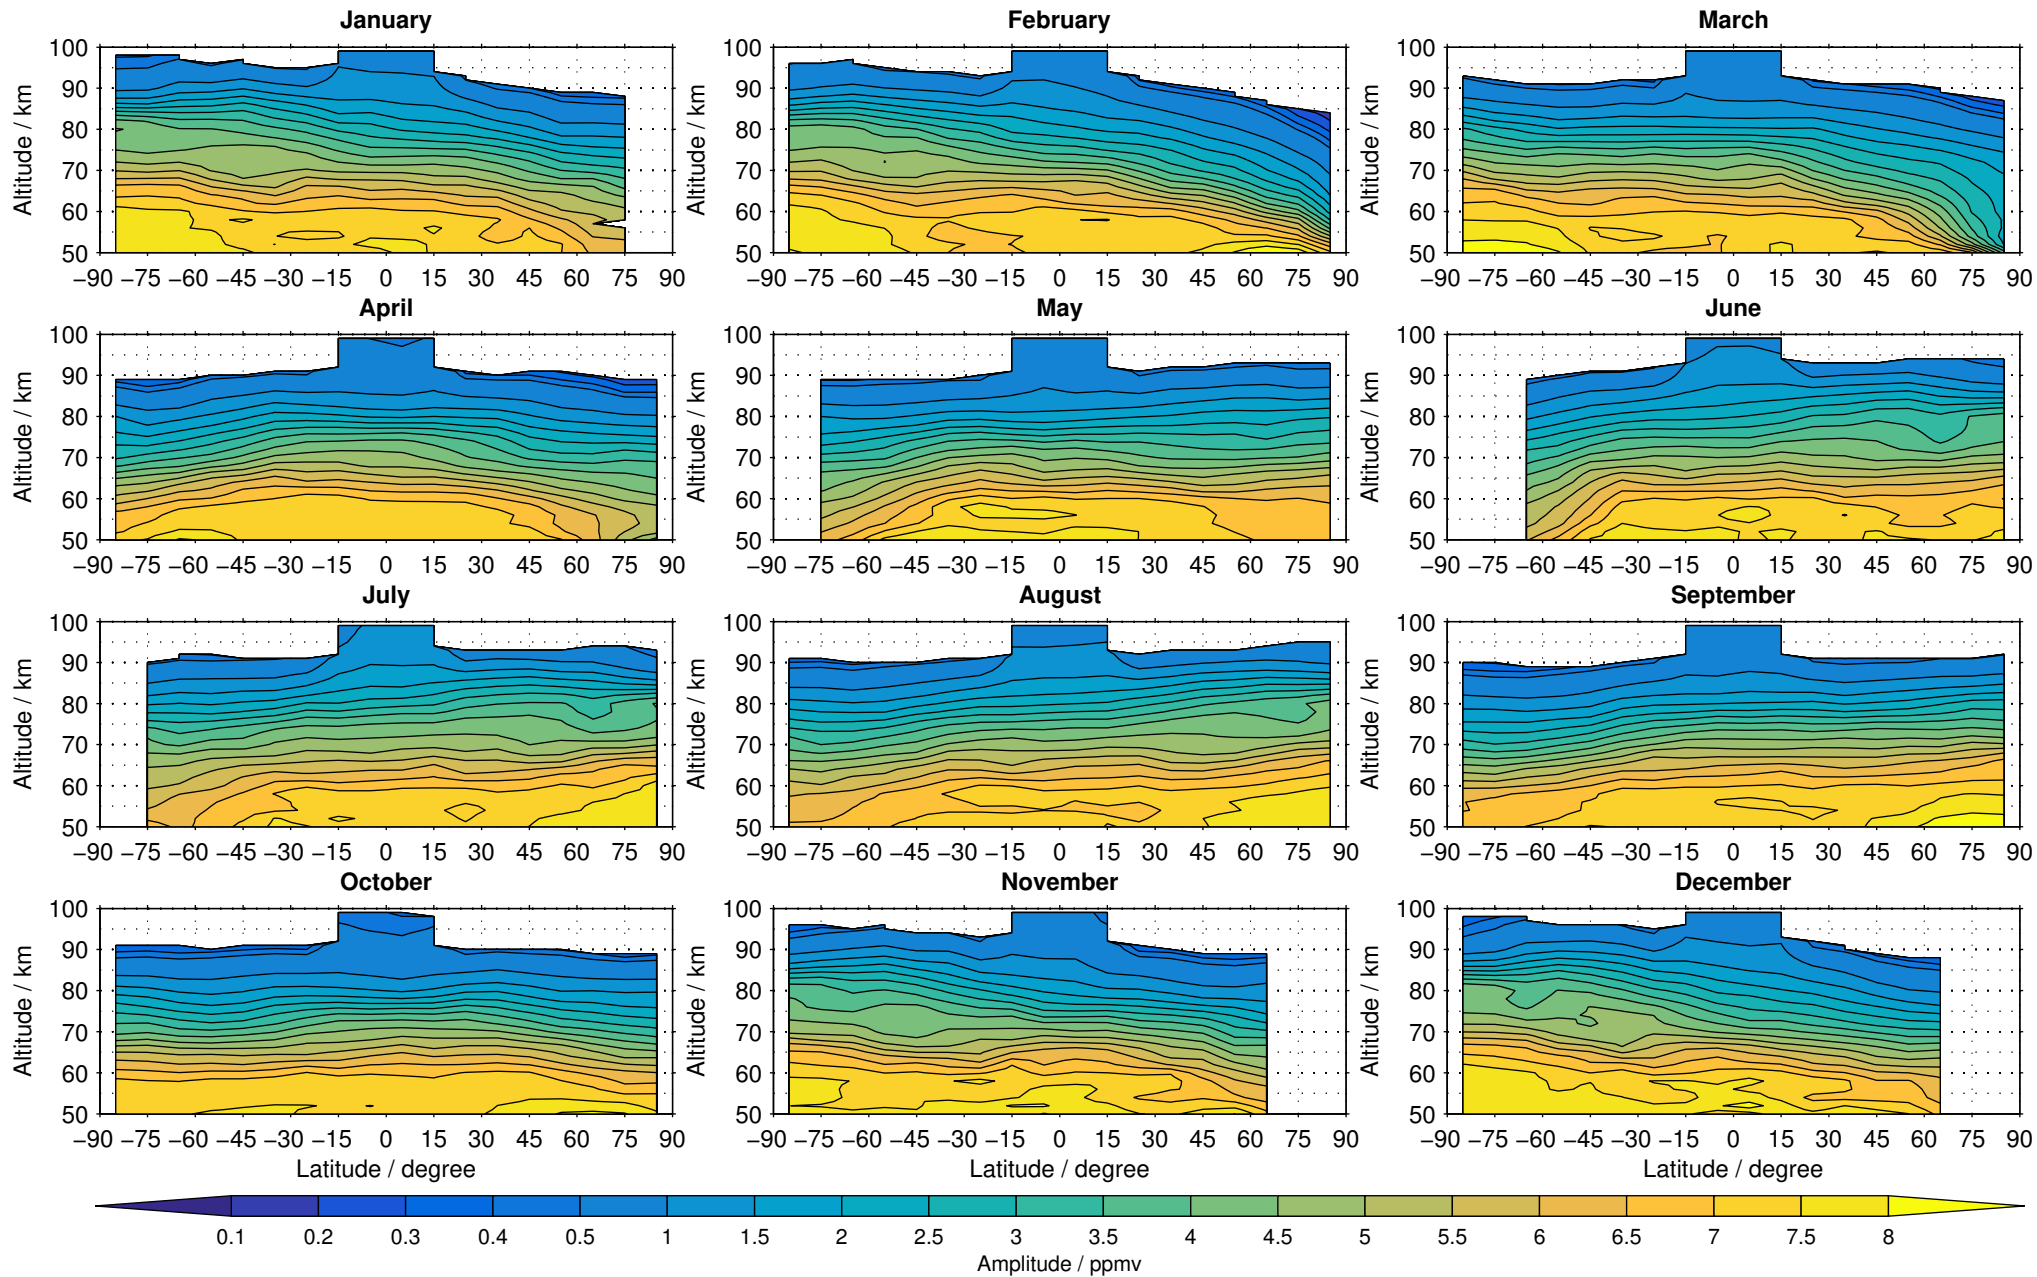

Envisat/MIPAS (IMKIAA) V5R v522 MA daytime water vapour distribution for 2009

Creation Time:
11-04-2017
21:24:35 LT