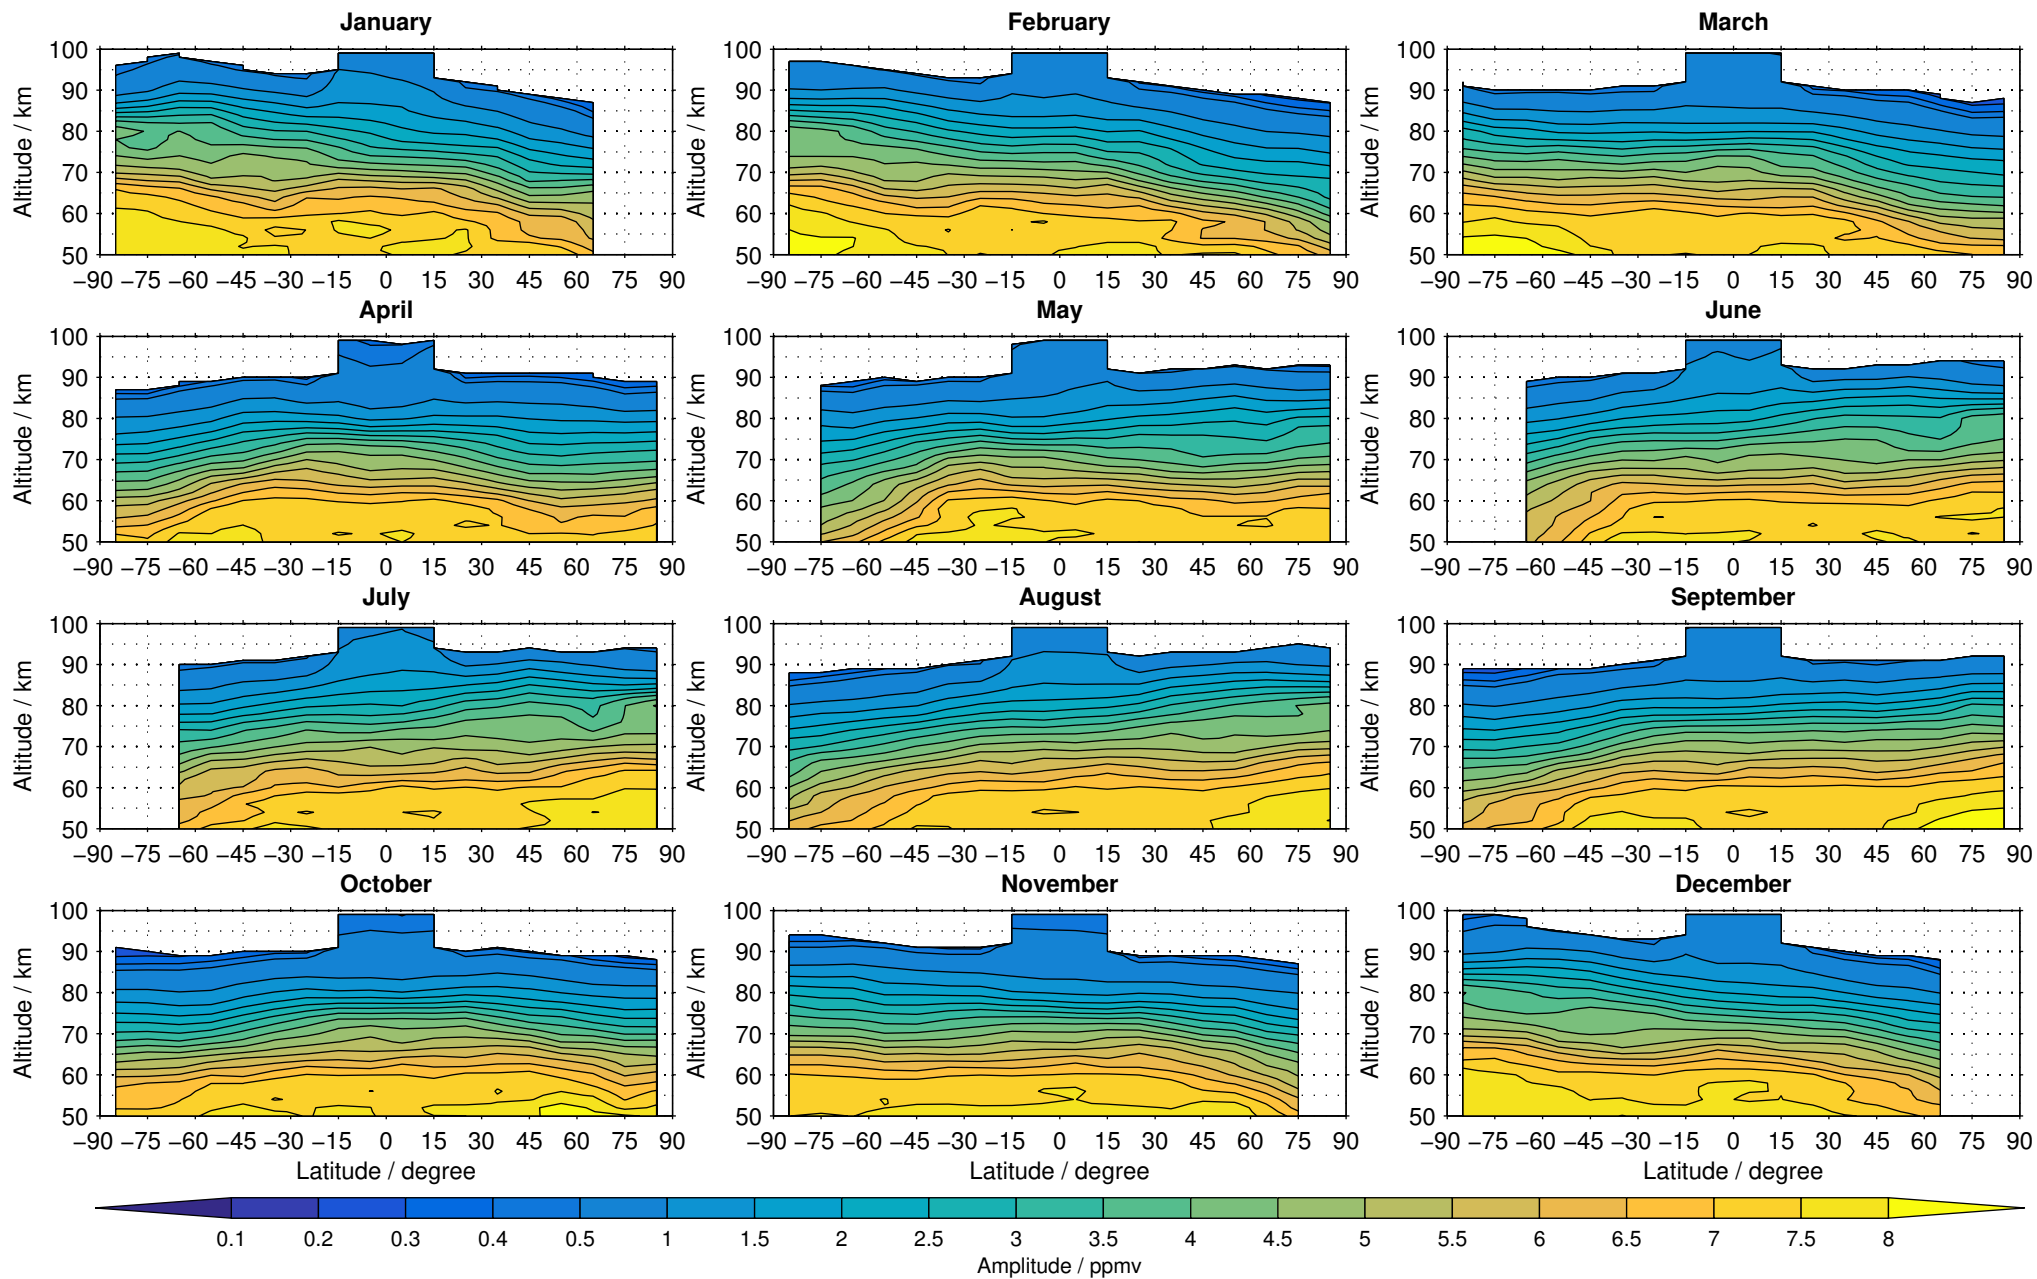

Envisat/MIPAS (IMKIAA) V5R v522 MA daytime water vapour distribution for 2011

Creation Time:
11-04-2017
21:24:37 LT