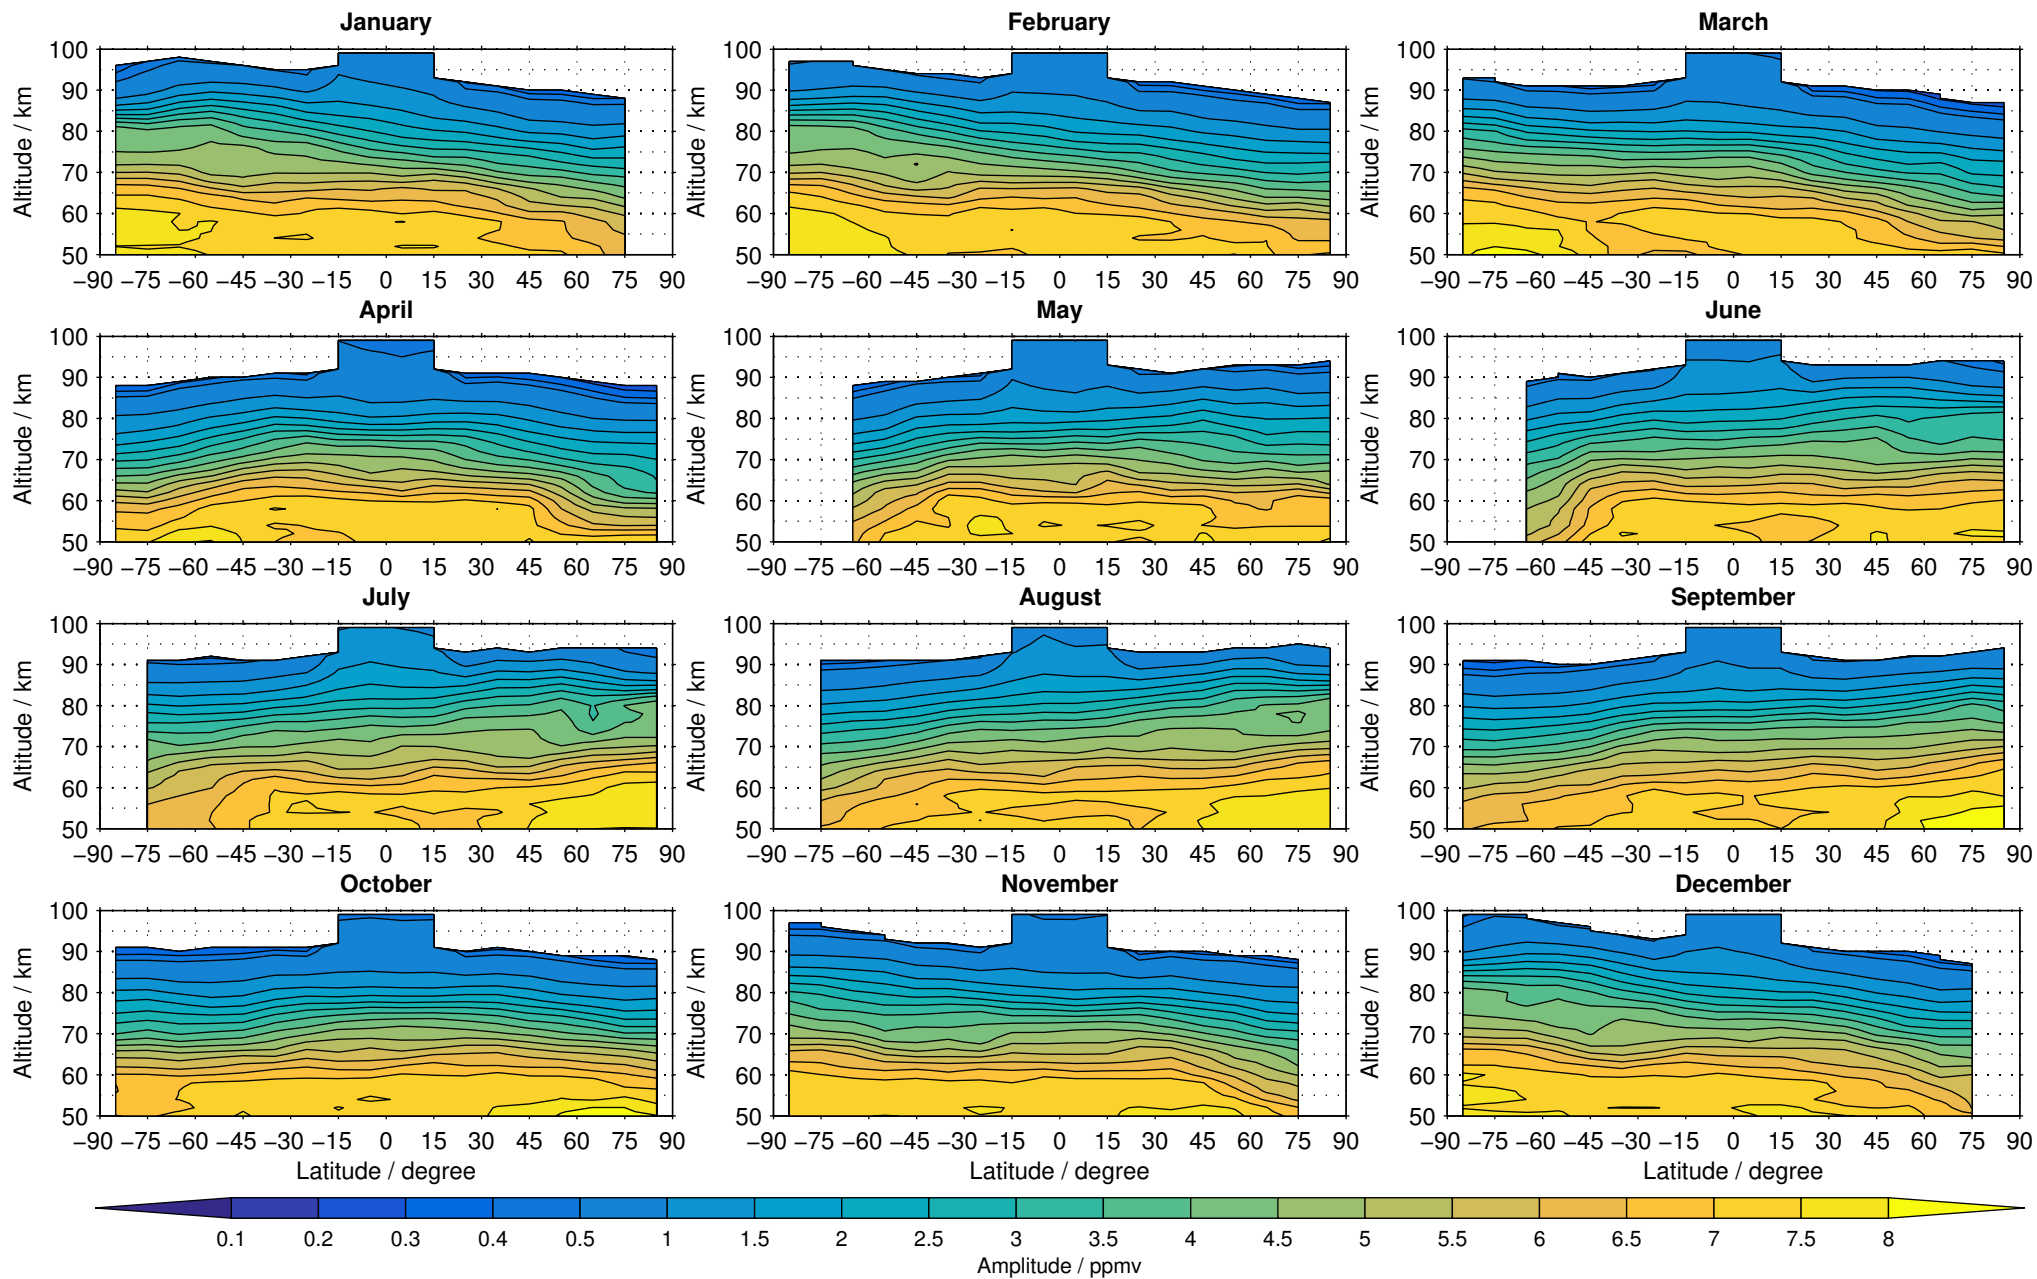

# Envisat/MIPAS (IMKIAA) V5R v522 MA daytime water vapour distribution for 2005

Creation Time:  
11-04-2017  
21:24:30 LT

# Envisat/MIPAS (IMKIAA) V5R v522 MA daytime water vapour distribution for 2006

Creation Time:  
11-04-2017  
21:24:32 LT

# Envisat/MIPAS (IMKIAA) V5R v522 MA daytime water vapour distribution for 2007

Creation Time:  
11-04-2017  
21:24:33 LT

# Envisat/MIPAS (IMKIAA) V5R v522 MA daytime water vapour distribution for 2008

Creation Time:  
11-04-2017  
21:24:34 LT