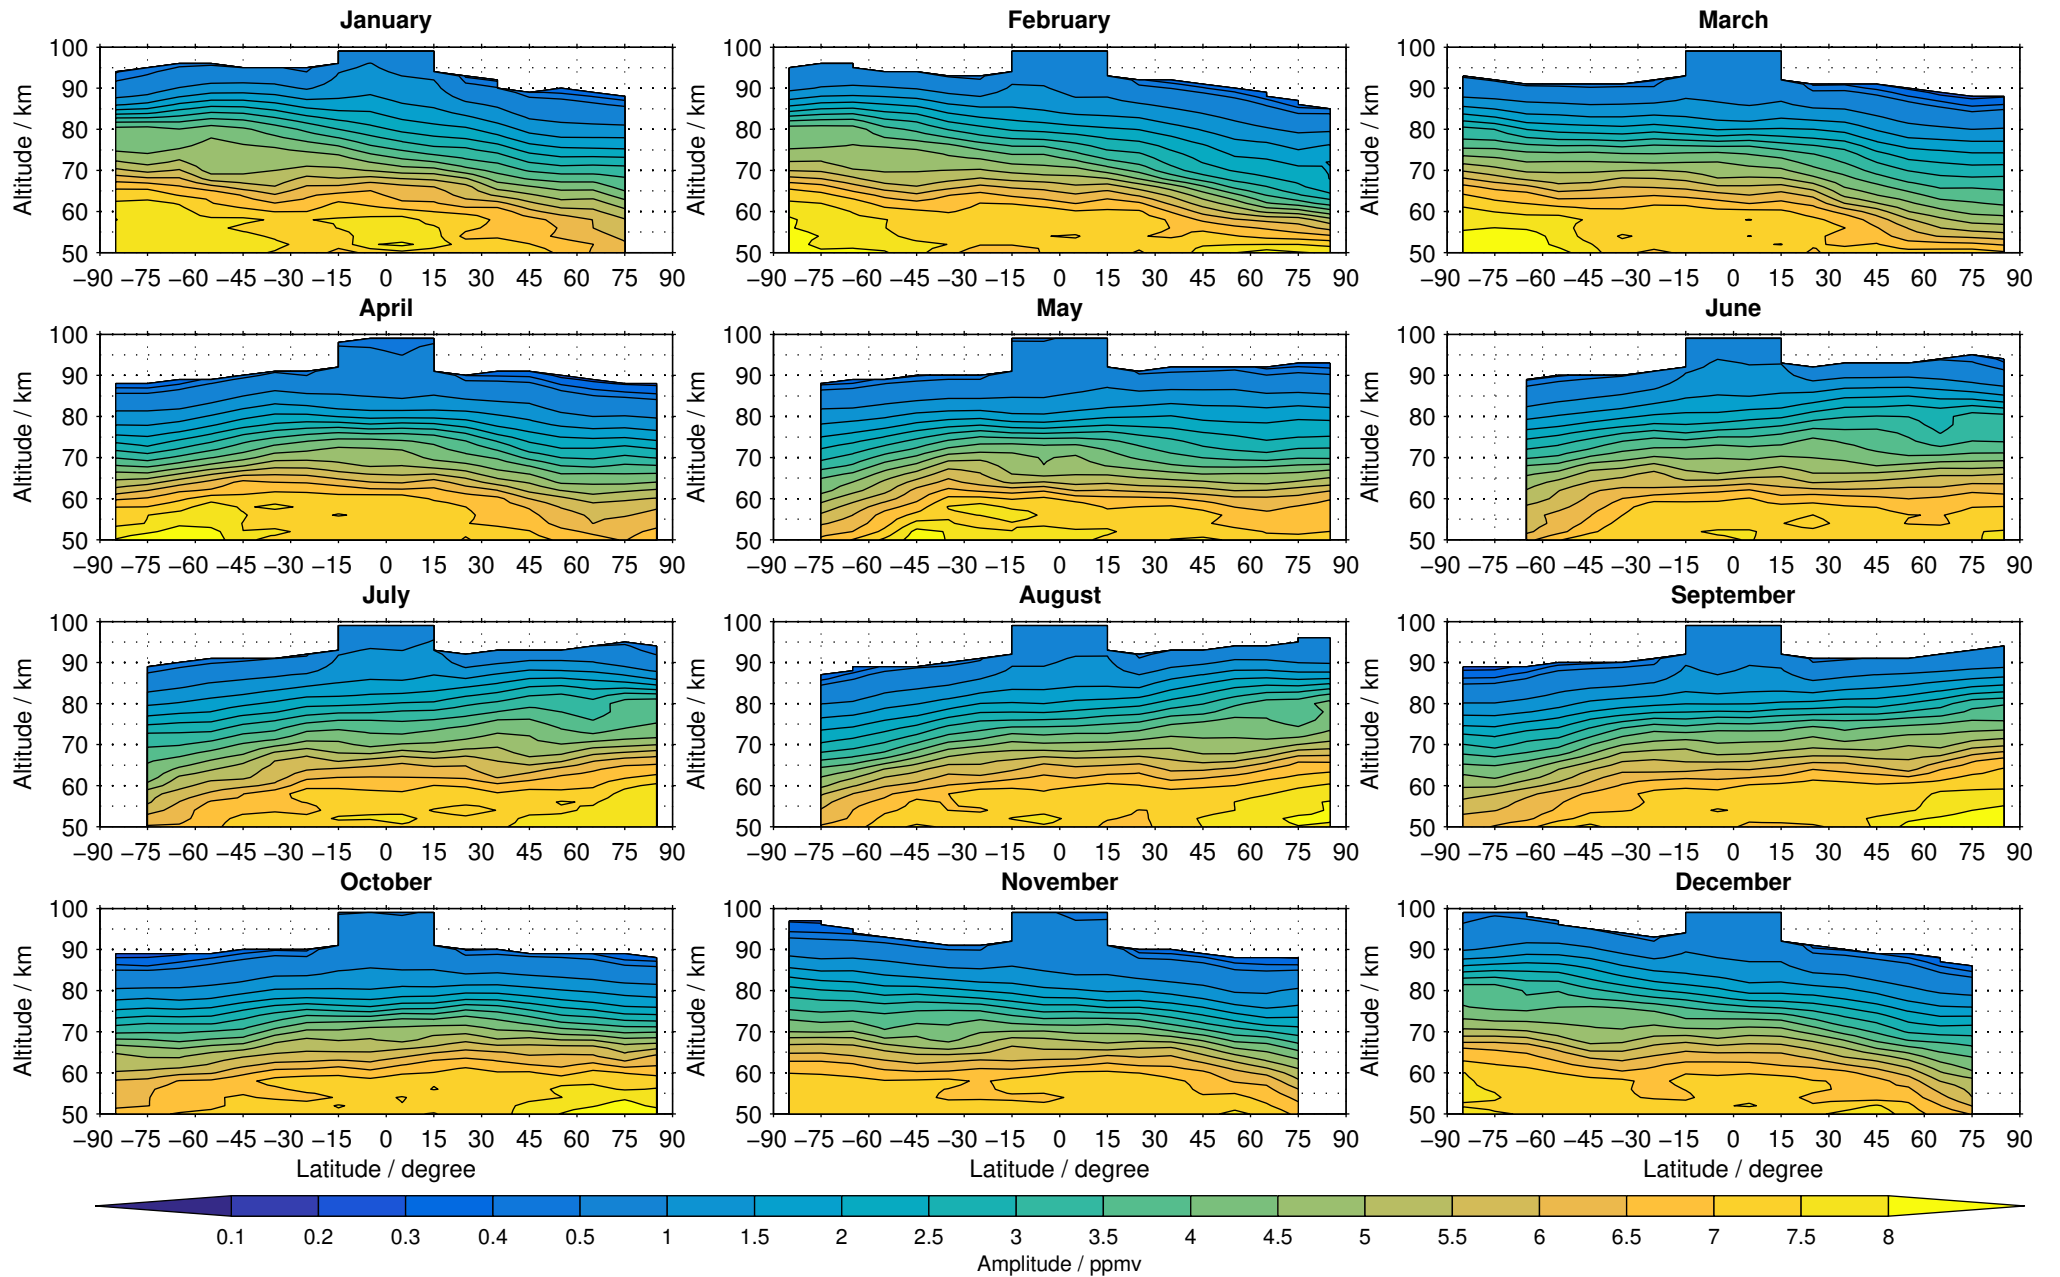

Envisat/MIPAS (IMKIAA) V5R v522 MA daytime water vapour distribution for 2010

Creation Time:
11-04-2017
21:24:36 LT