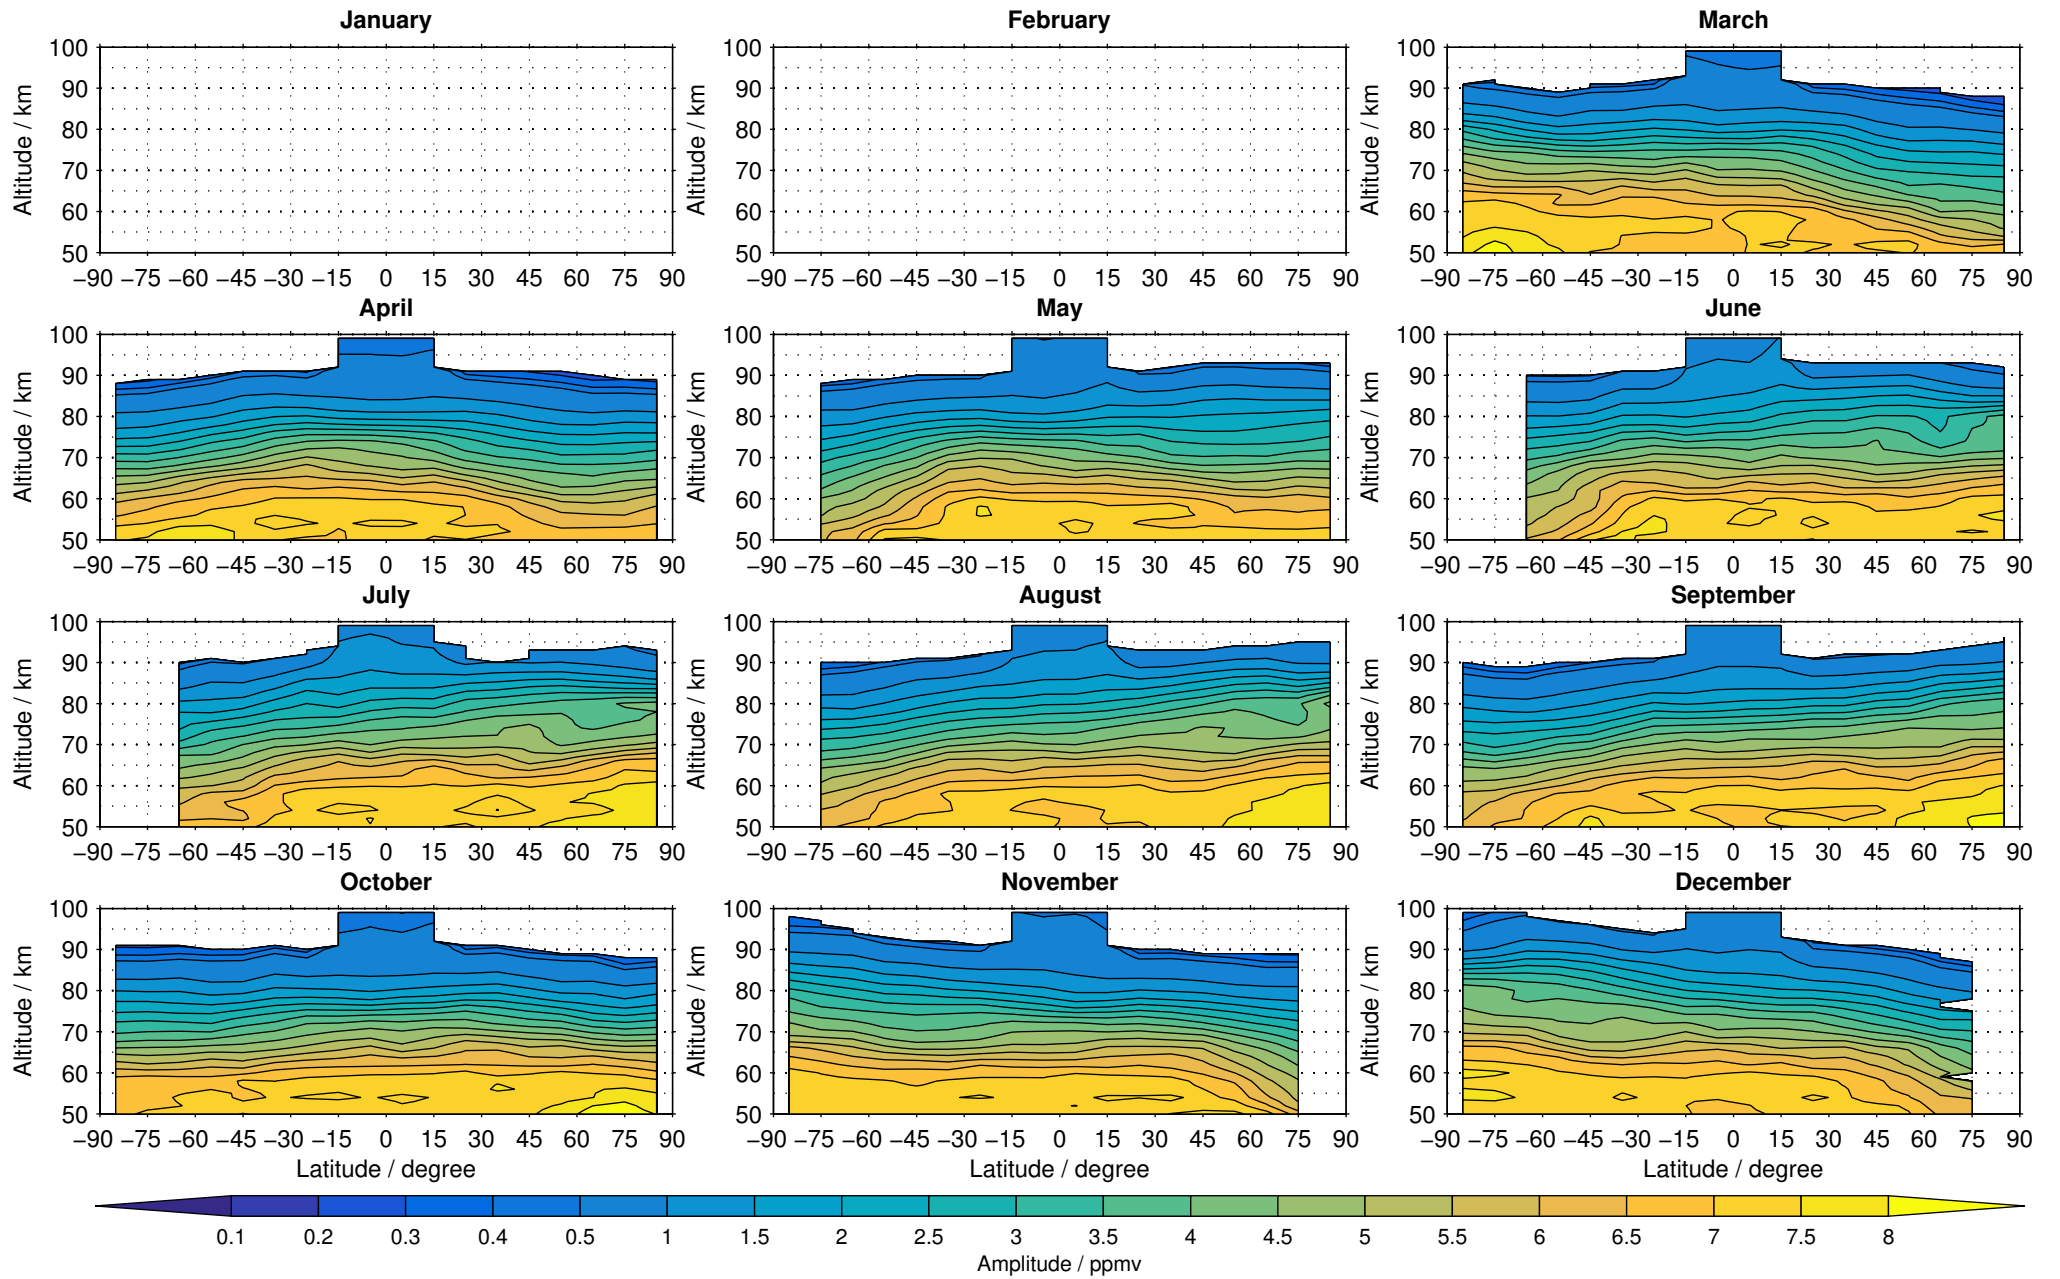

# Envisat/MIPAS (IMKIAA) V5R v522 MA daytime water vapour distribution for 2005

Creation Time:  
11-04-2017  
21:24:30 LT

# Envisat/MIPAS (IMKIAA) V5R v522 MA daytime water vapour distribution for 2006

Creation Time:  
11-04-2017  
21:24:32 LT

# Envisat/MIPAS (IMKIAA) V5R v522 MA daytime water vapour distribution for 2007

Creation Time:  
11-04-2017  
21:24:33 LT