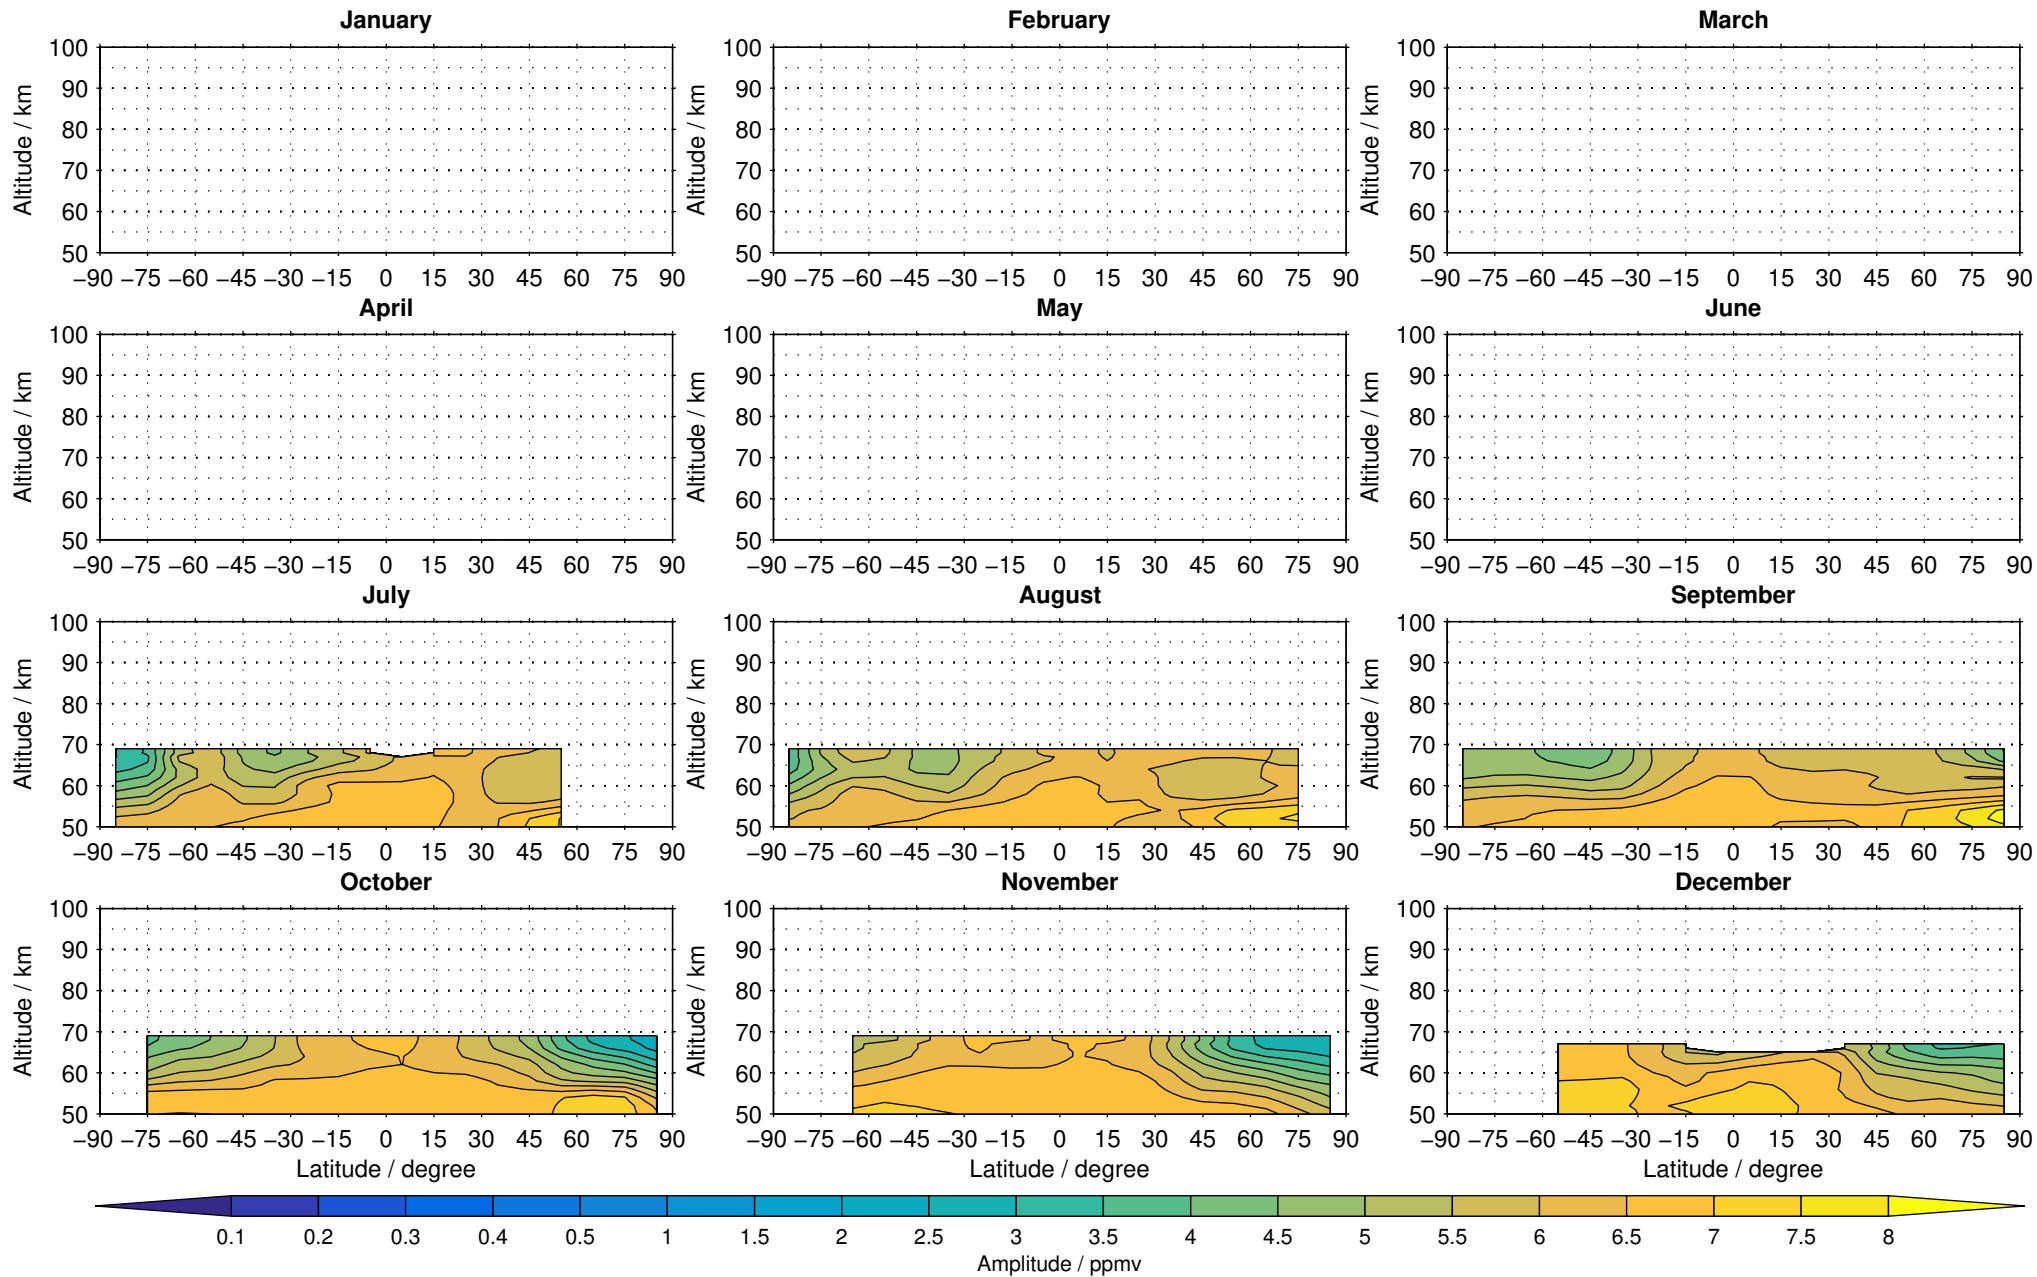

# Envisat/MIPAS (IMKIAA) V5H v20 NOM nighttime water vapour distribution for 2002

Creation Time:  
11-04-2017  
21:22:10 LT

# Envisat/MIPAS (IMKIAA) V5H v20 NOM nighttime water vapour distribution for 2003

Creation Time:  
11-04-2017  
21:22:11 LT

# Envisat/MIPAS (IMKIAA) V5H v20 NOM nighttime water vapour distribution for 2004

Creation Time:  
11-04-2017  
21:22:12 LT