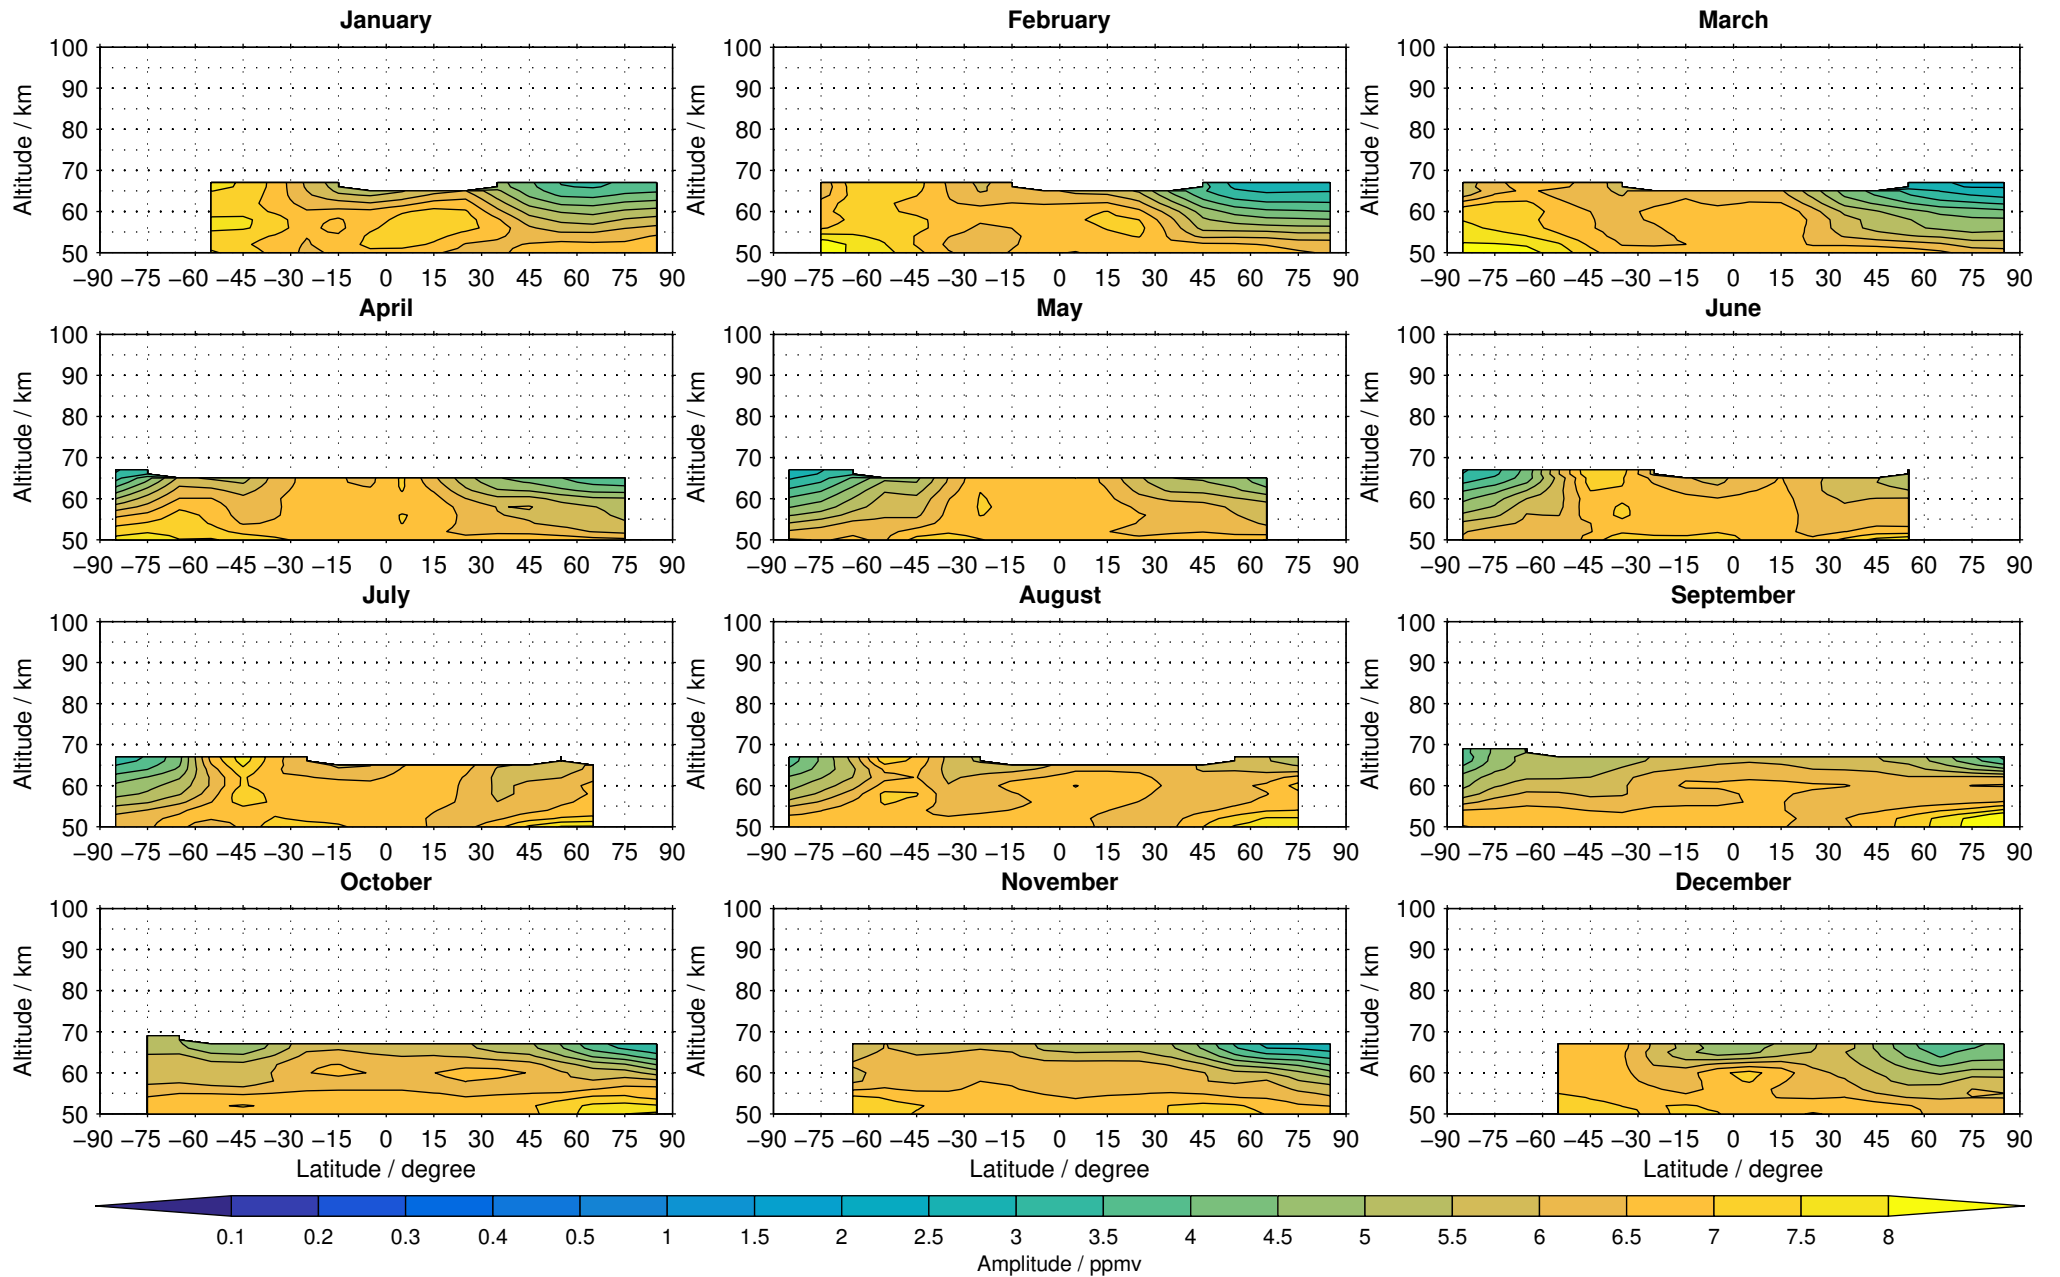

# Envisat/MIPAS (IMKIAA) V5H v20 NOM nighttime water vapour distribution for 2002

Creation Time:  
11-04-2017  
21:22:10 LT

# Envisat/MIPAS (IMKIAA) V5H v20 NOM nighttime water vapour distribution for 2003

Creation Time:  
11-04-2017  
21:22:11 LT

# Envisat/MIPAS (IMKIAA) V5H v20 NOM nighttime water vapour distribution for 2004

Creation Time:  
11-04-2017  
21:22:12 LT