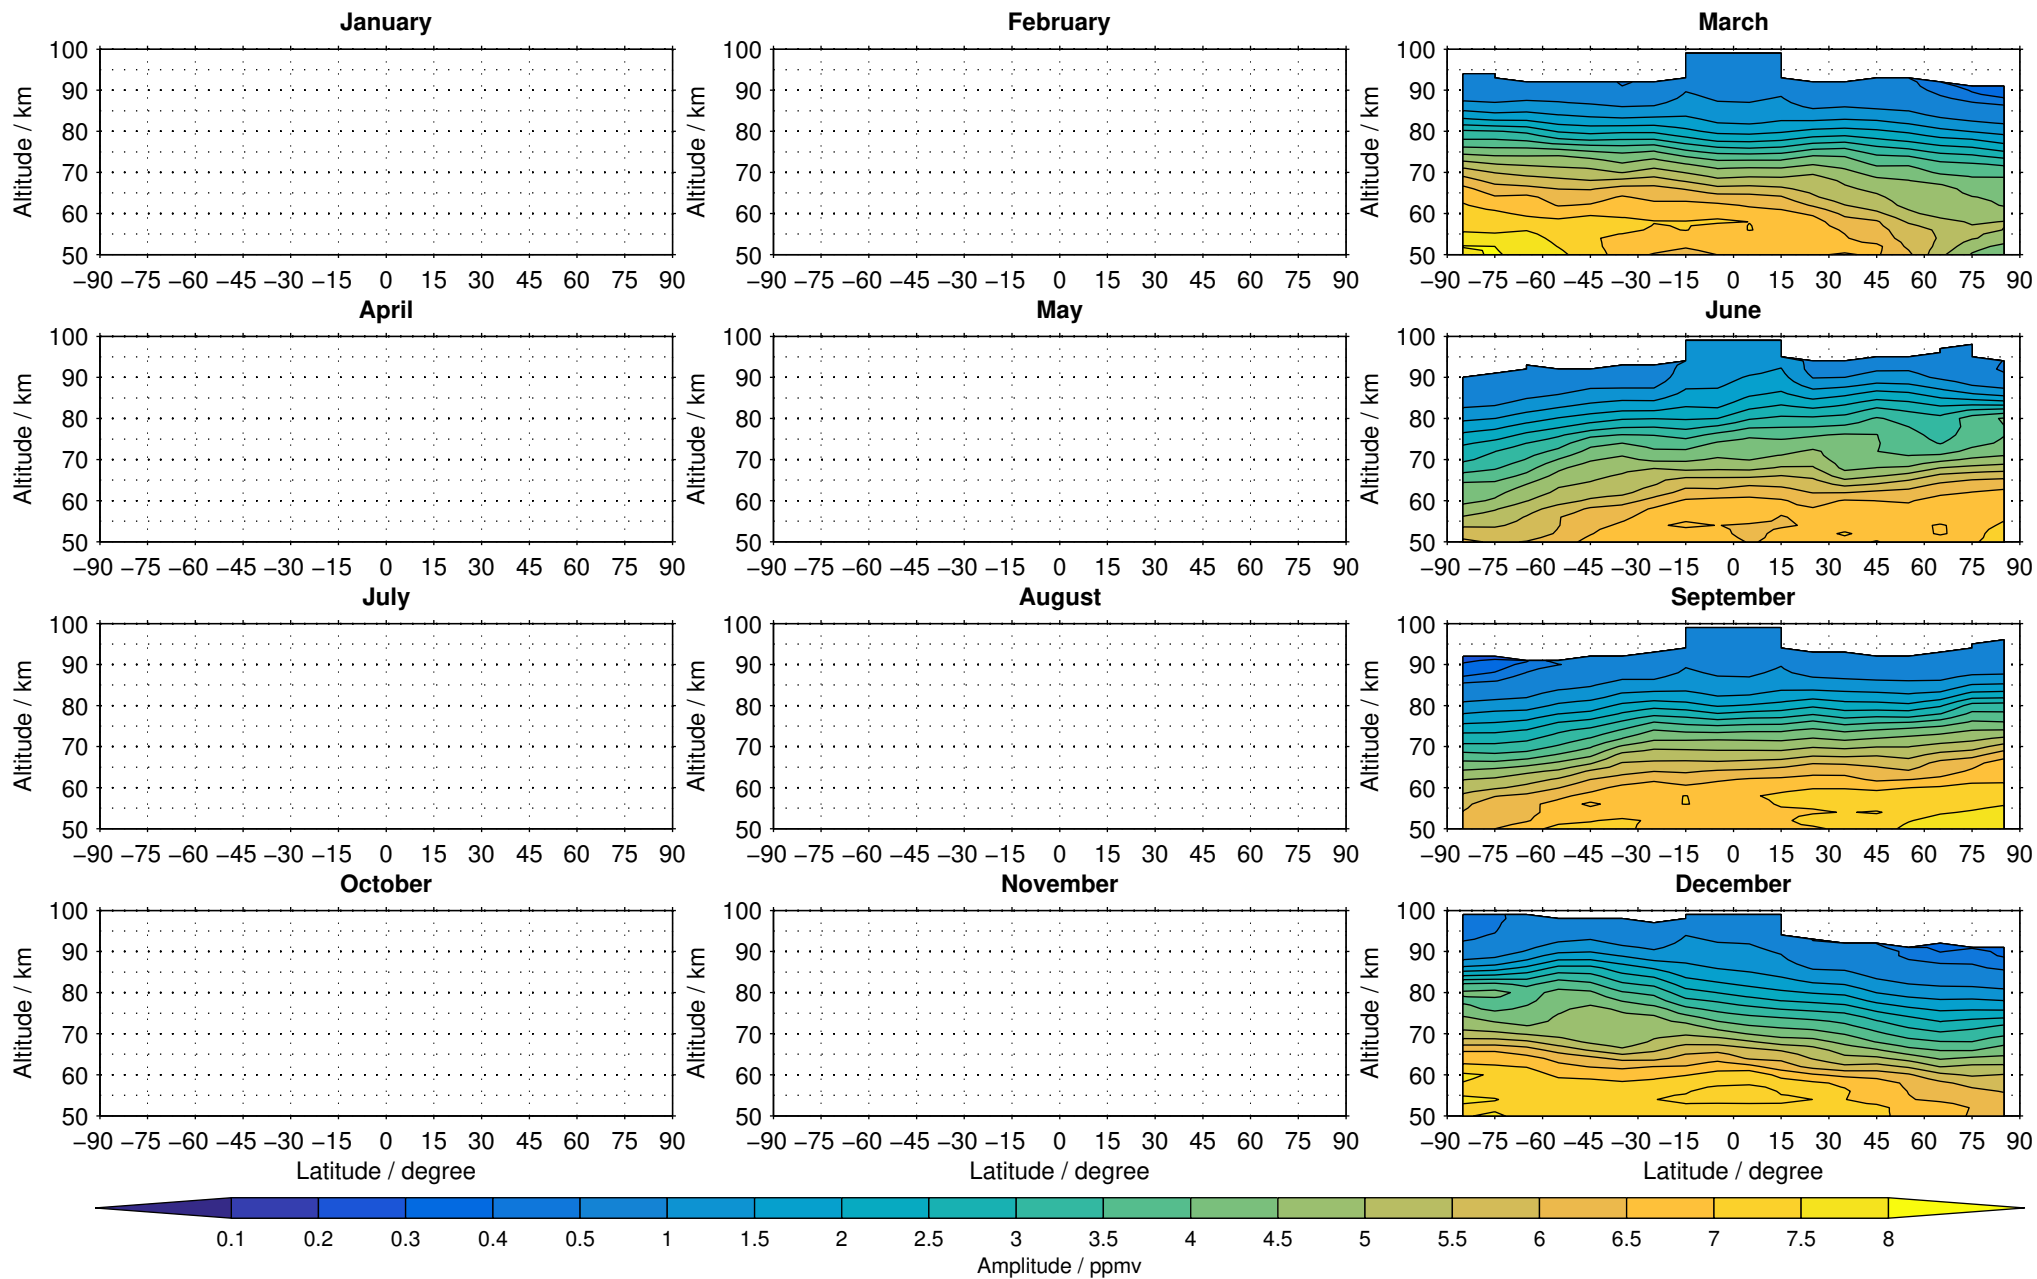

Envisat/MIPAS (IMKIAA) V5R v522 MA water vapour distribution for 2005

Creation Time:
14-03-2017
10:30:21 LT

Envisat/MIPAS (IMKIAA) V5R v522 MA water vapour distribution for 2006

Creation Time:
14-03-2017
10:30:21 LT

Envisat/MIPAS (IMKIAA) V5R v522 MA water vapour distribution for 2007

Creation Time:
14-03-2017
10:30:22 LT

Envisat/MIPAS (IMKIAA) V5R v522 MA water vapour distribution for 2008

Creation Time:
14-03-2017
10:30:23 LT

Envisat/MIPAS (IMKIAA) V5R v522 MA water vapour distribution for 2009

Creation Time:
14-03-2017
10:30:25 LT

Envisat/MIPAS (IMKIAA) V5R v522 MA water vapour distribution for 2010

Creation Time:
14-03-2017
10:30:26 LT