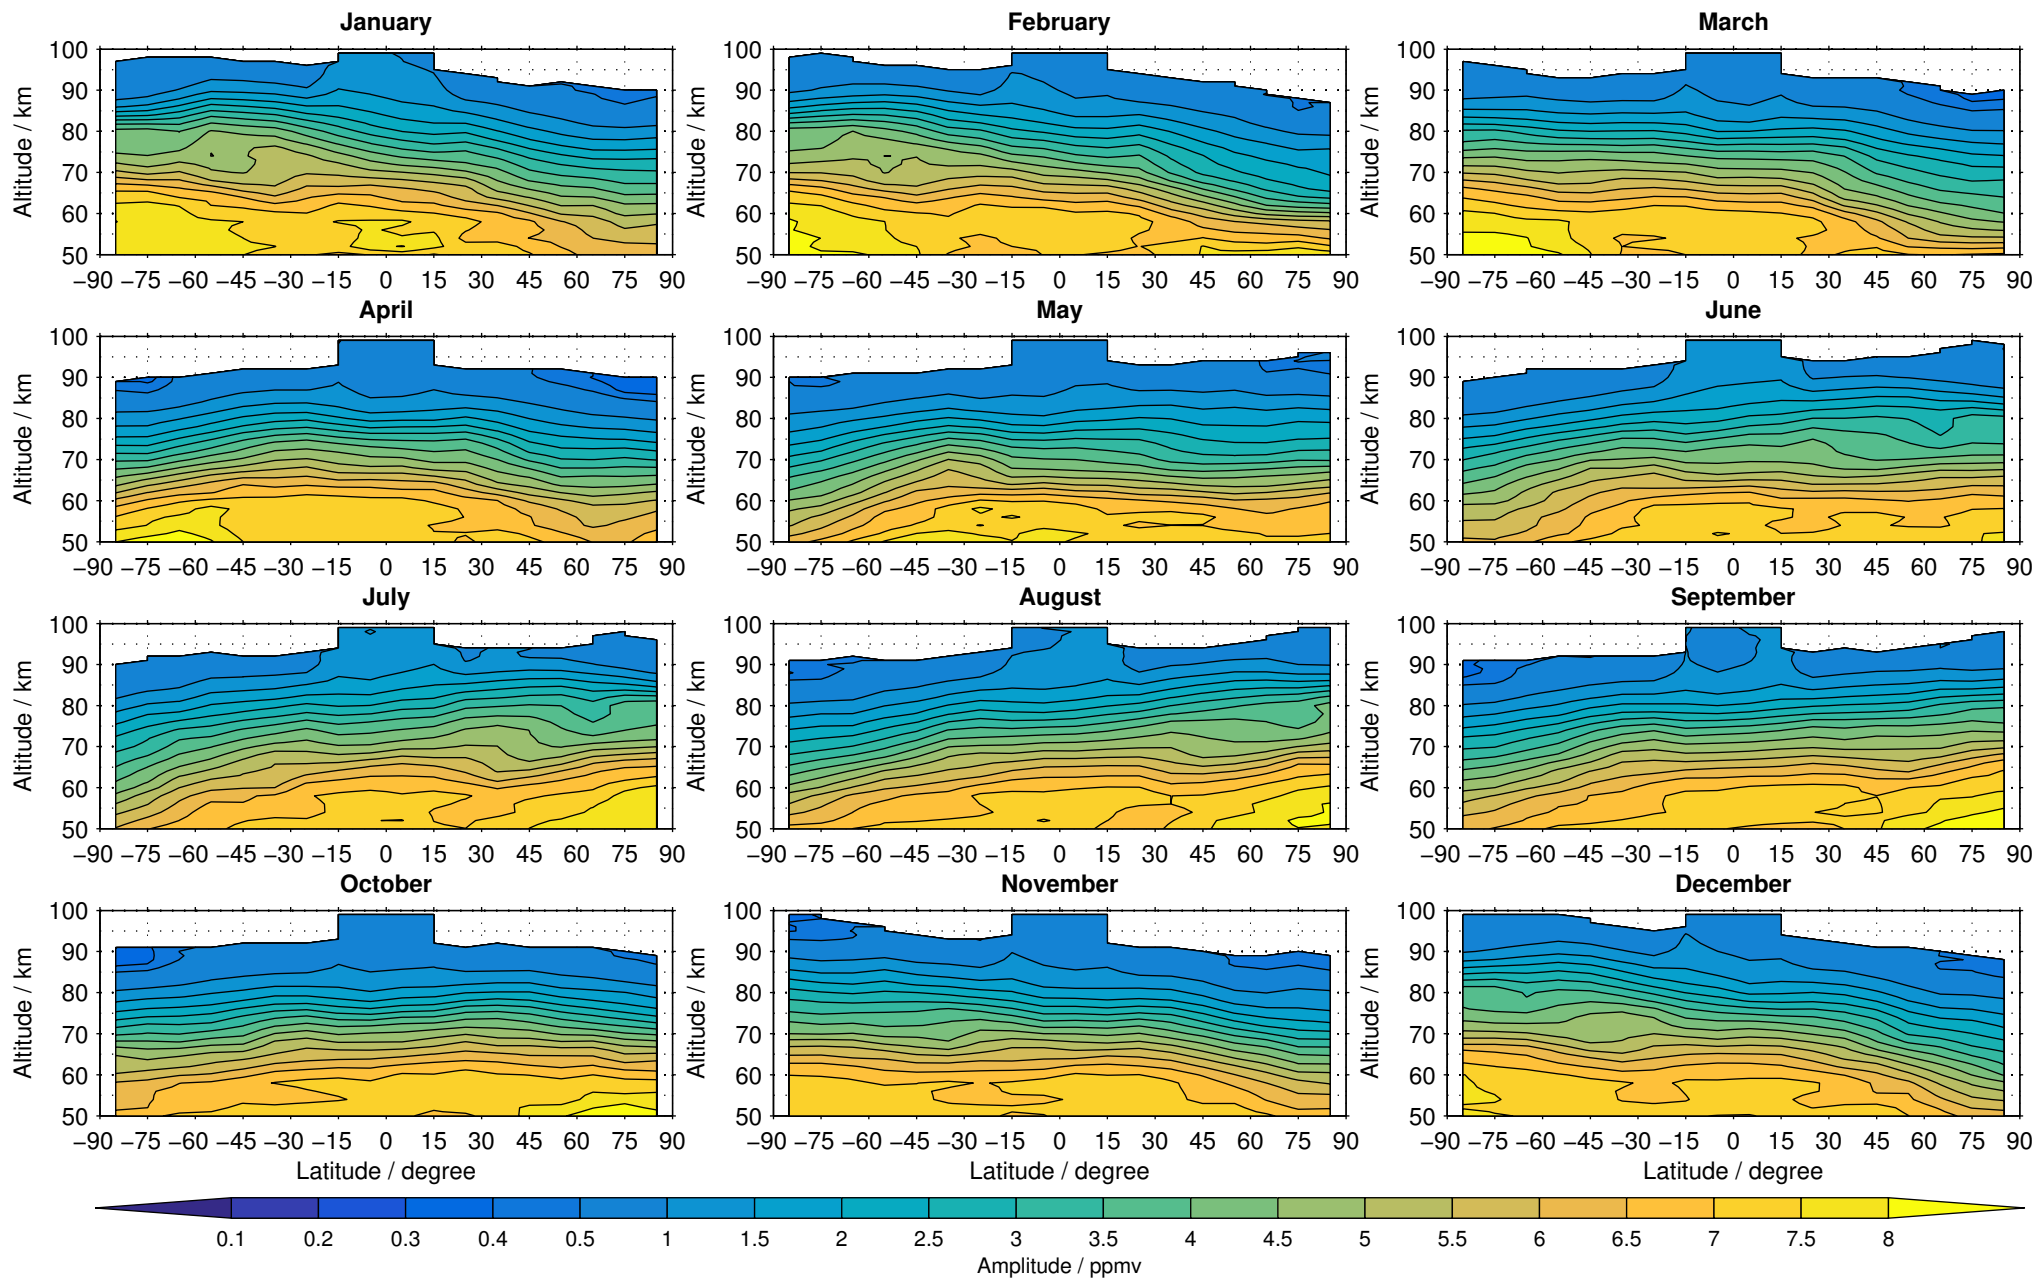

Envisat/MIPAS (IMKIAA) V5R v522 MA water vapour distribution for 2005

Creation Time:
14-03-2017
10:30:21 LT

Envisat/MIPAS (IMKIAA) V5R v522 MA water vapour distribution for 2006

Creation Time:
14-03-2017
10:30:21 LT

Envisat/MIPAS (IMKIAA) V5R v522 MA water vapour distribution for 2007

Creation Time:
14-03-2017
10:30:22 LT

Envisat/MIPAS (IMKIAA) V5R v522 MA water vapour distribution for 2008

Creation Time:
14-03-2017
10:30:23 LT

Envisat/MIPAS (IMKIAA) V5R v522 MA water vapour distribution for 2009

Creation Time:
14-03-2017
10:30:25 LT

Envisat/MIPAS (IMKIAA) V5R v522 MA water vapour distribution for 2010

Creation Time:
14-03-2017
10:30:26 LT