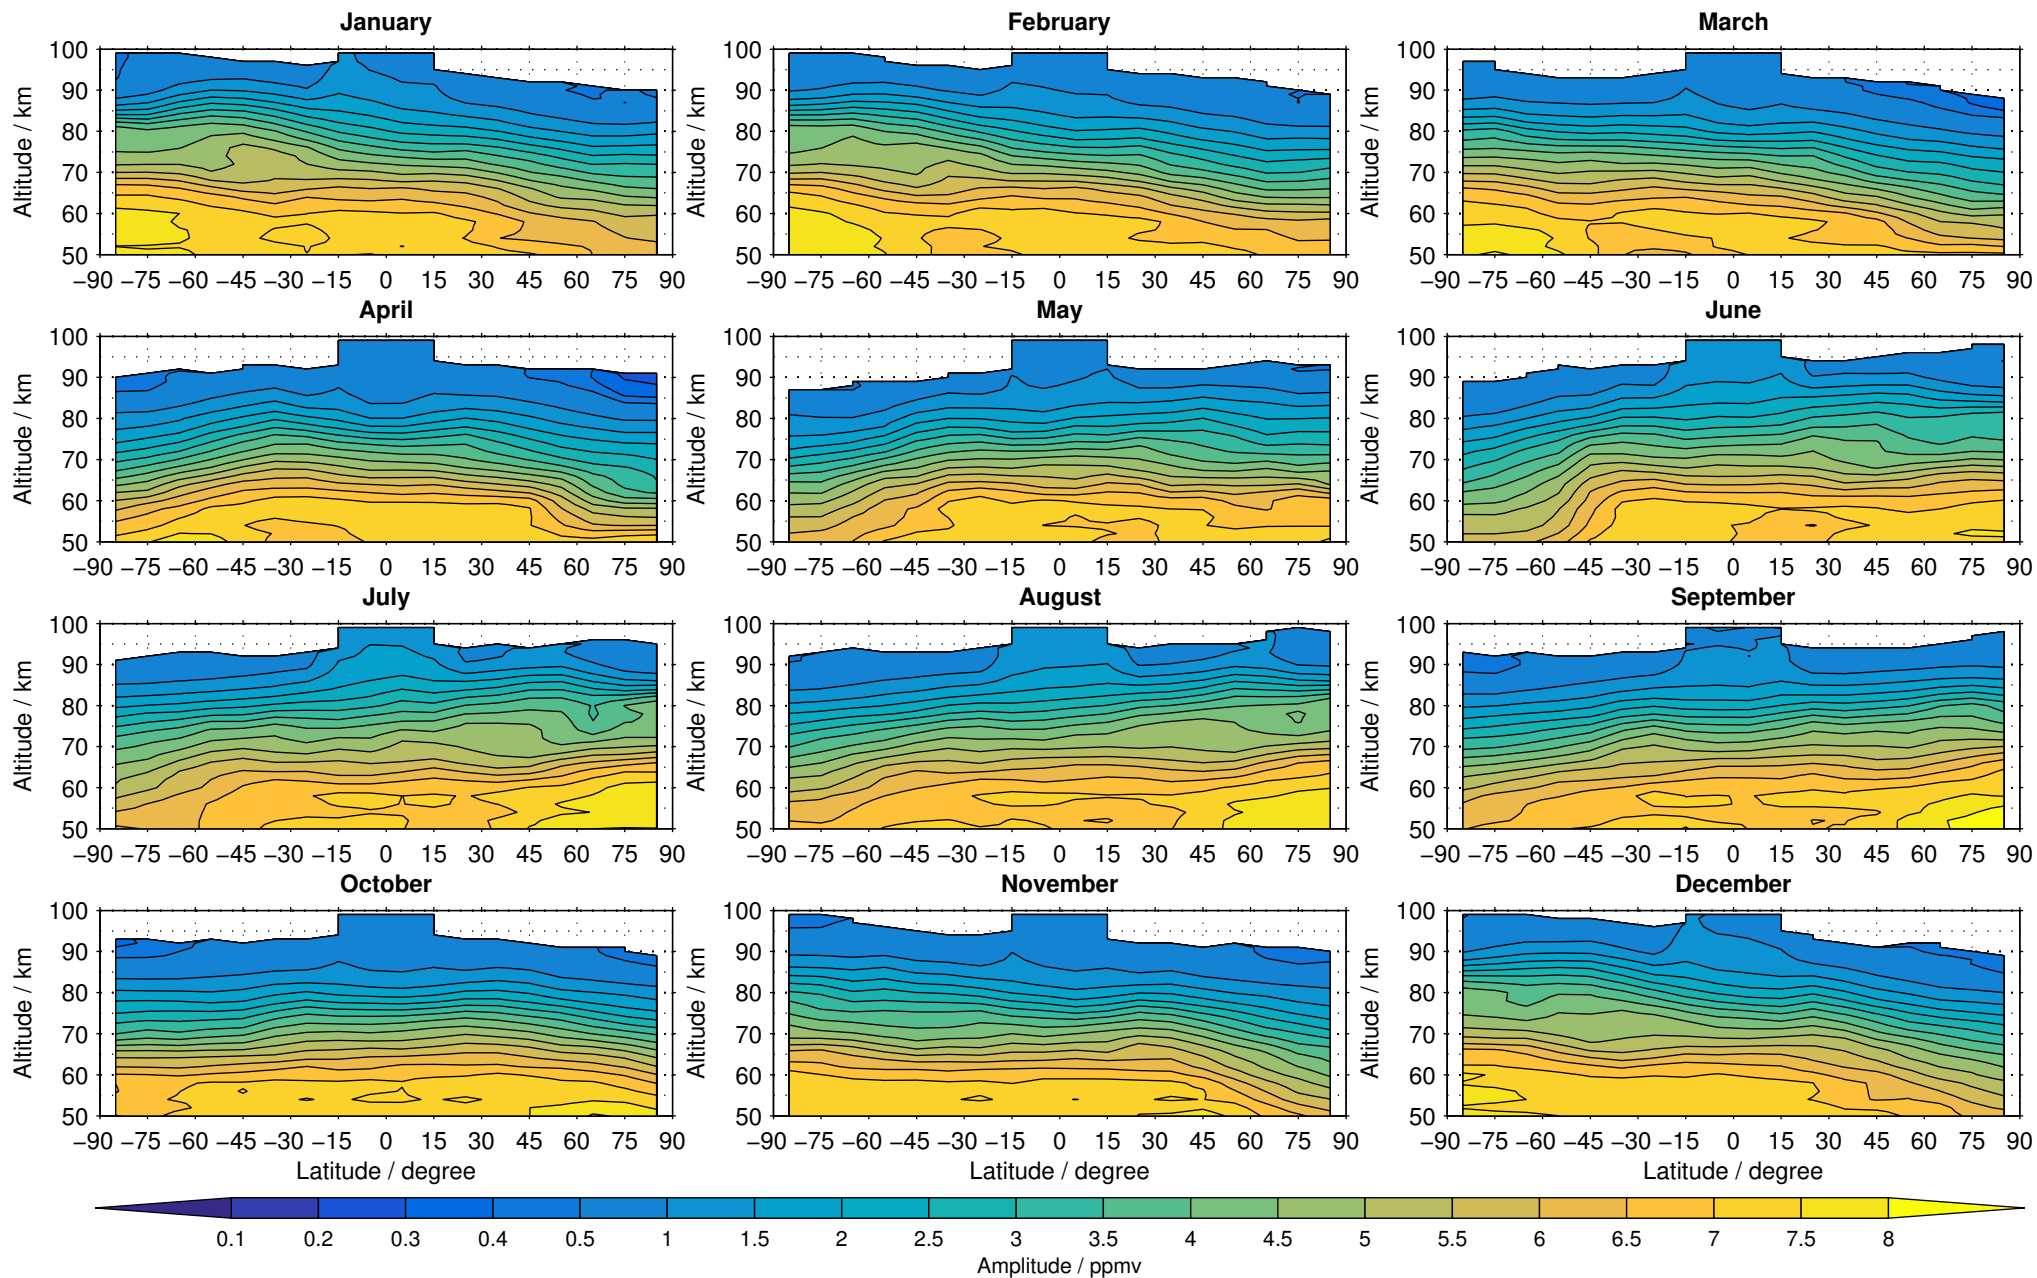

Envisat/MIPAS (IMKIAA) V5R v522 MA water vapour distribution for 2005

Creation Time:
14-03-2017
10:30:21 LT

Envisat/MIPAS (IMKIAA) V5R v522 MA water vapour distribution for 2006

Creation Time:
14-03-2017
10:30:21 LT

Envisat/MIPAS (IMKIAA) V5R v522 MA water vapour distribution for 2007

Creation Time:
14-03-2017
10:30:22 LT

Envisat/MIPAS (IMKIAA) V5R v522 MA water vapour distribution for 2008

Creation Time:
14-03-2017
10:30:23 LT

Envisat/MIPAS (IMKIAA) V5R v522 MA water vapour distribution for 2009

Creation Time:
14-03-2017
10:30:25 LT

Envisat/MIPAS (IMKIAA) V5R v522 MA water vapour distribution for 2010

Creation Time:
14-03-2017
10:30:26 LT