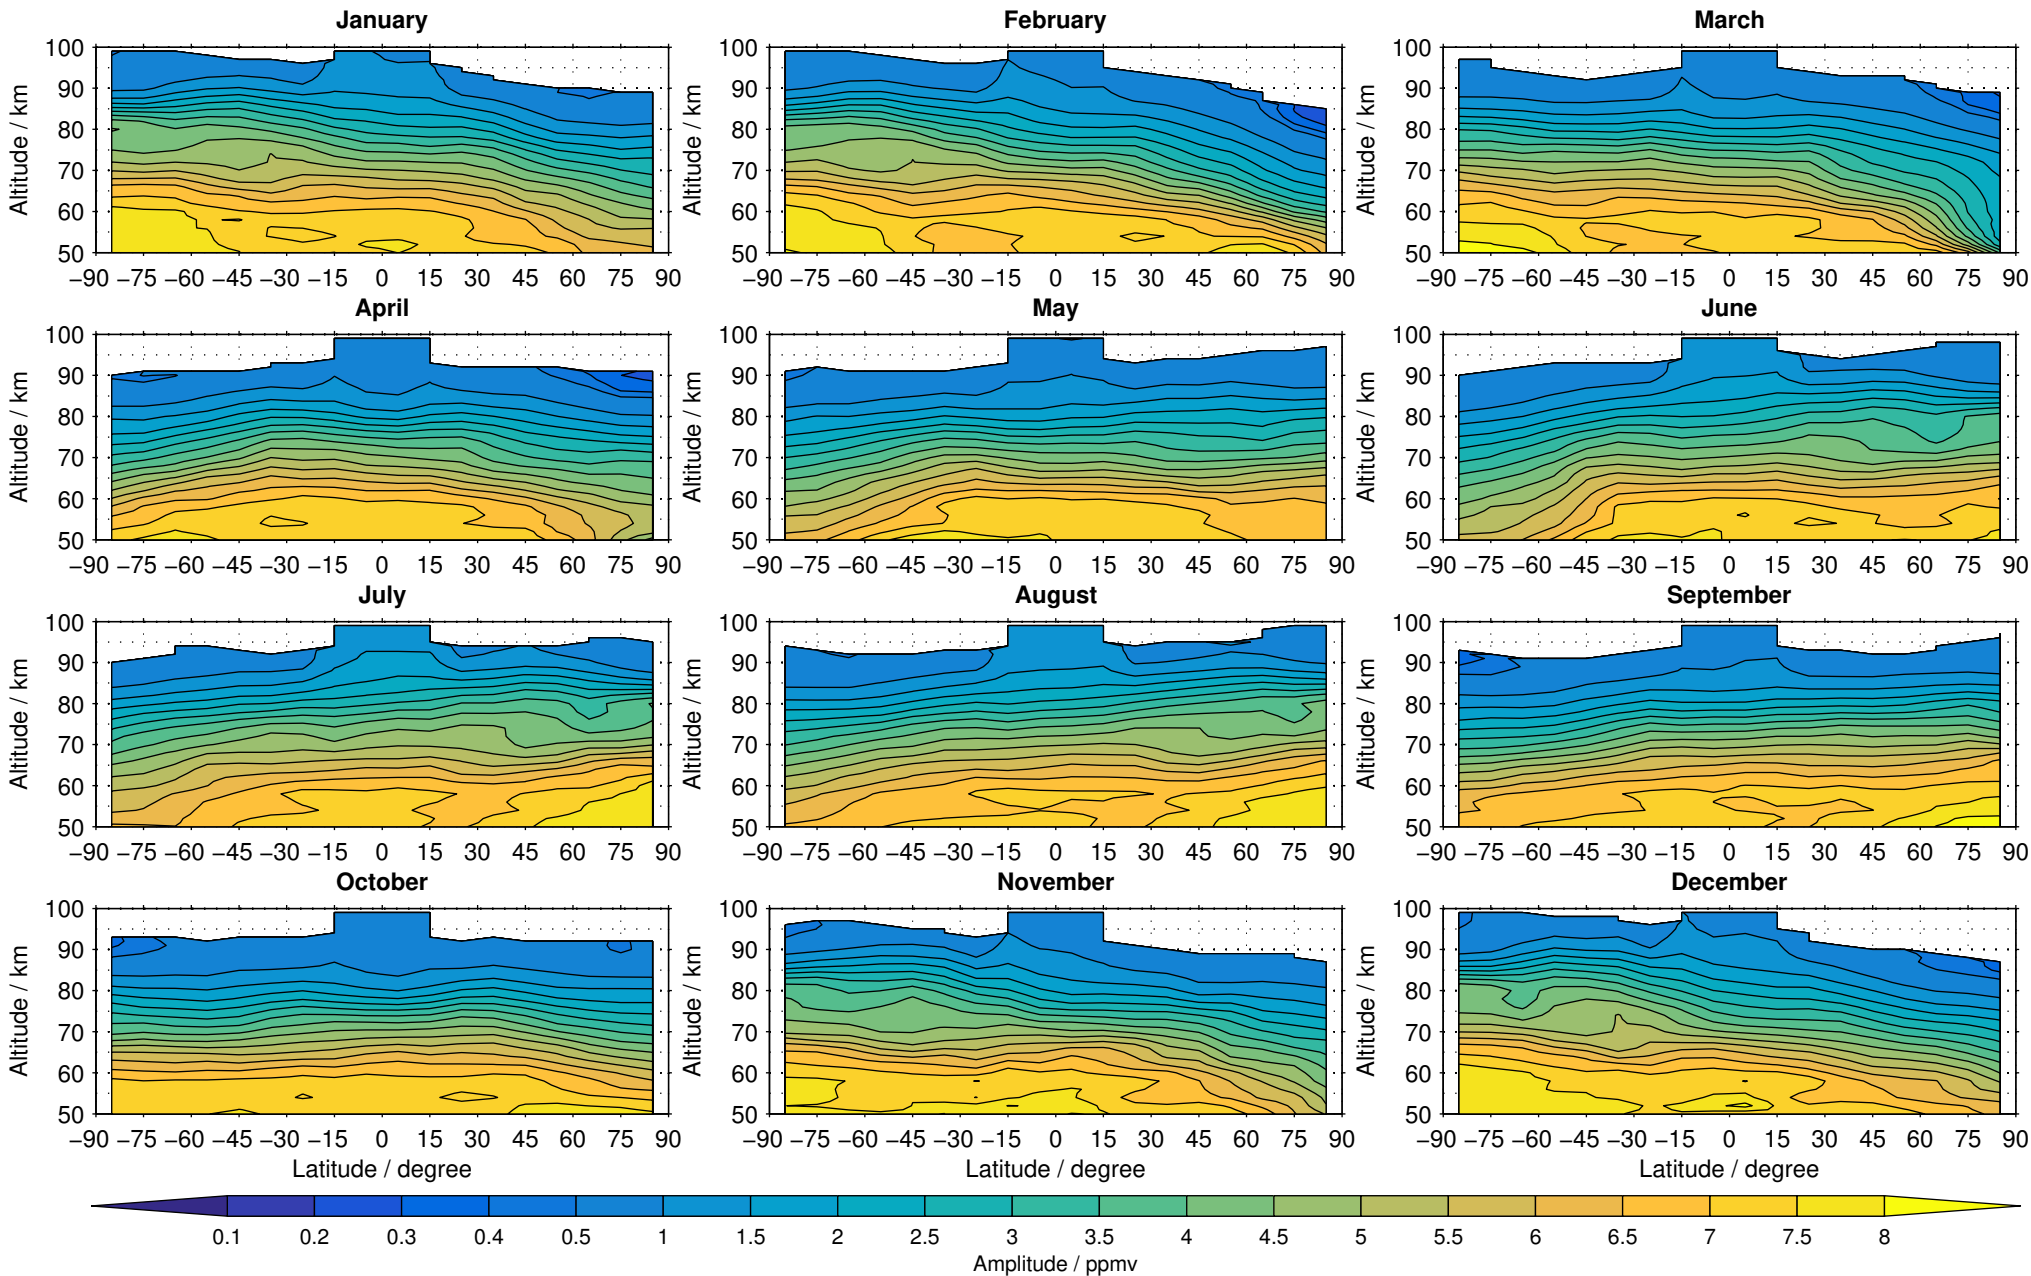

Envisat/MIPAS (IMKIAA) V5R v522 MA water vapour distribution for 2005

Creation Time:
14-03-2017
10:30:21 LT

Envisat/MIPAS (IMKIAA) V5R v522 MA water vapour distribution for 2006

Creation Time:
14-03-2017
10:30:21 LT

Envisat/MIPAS (IMKIAA) V5R v522 MA water vapour distribution for 2007

Creation Time:
14-03-2017
10:30:22 LT

Envisat/MIPAS (IMKIAA) V5R v522 MA water vapour distribution for 2008

Creation Time:
14-03-2017
10:30:23 LT

Envisat/MIPAS (IMKIAA) V5R v522 MA water vapour distribution for 2009

Creation Time:
14-03-2017
10:30:25 LT

Envisat/MIPAS (IMKIAA) V5R v522 MA water vapour distribution for 2010

Creation Time:
14-03-2017
10:30:26 LT