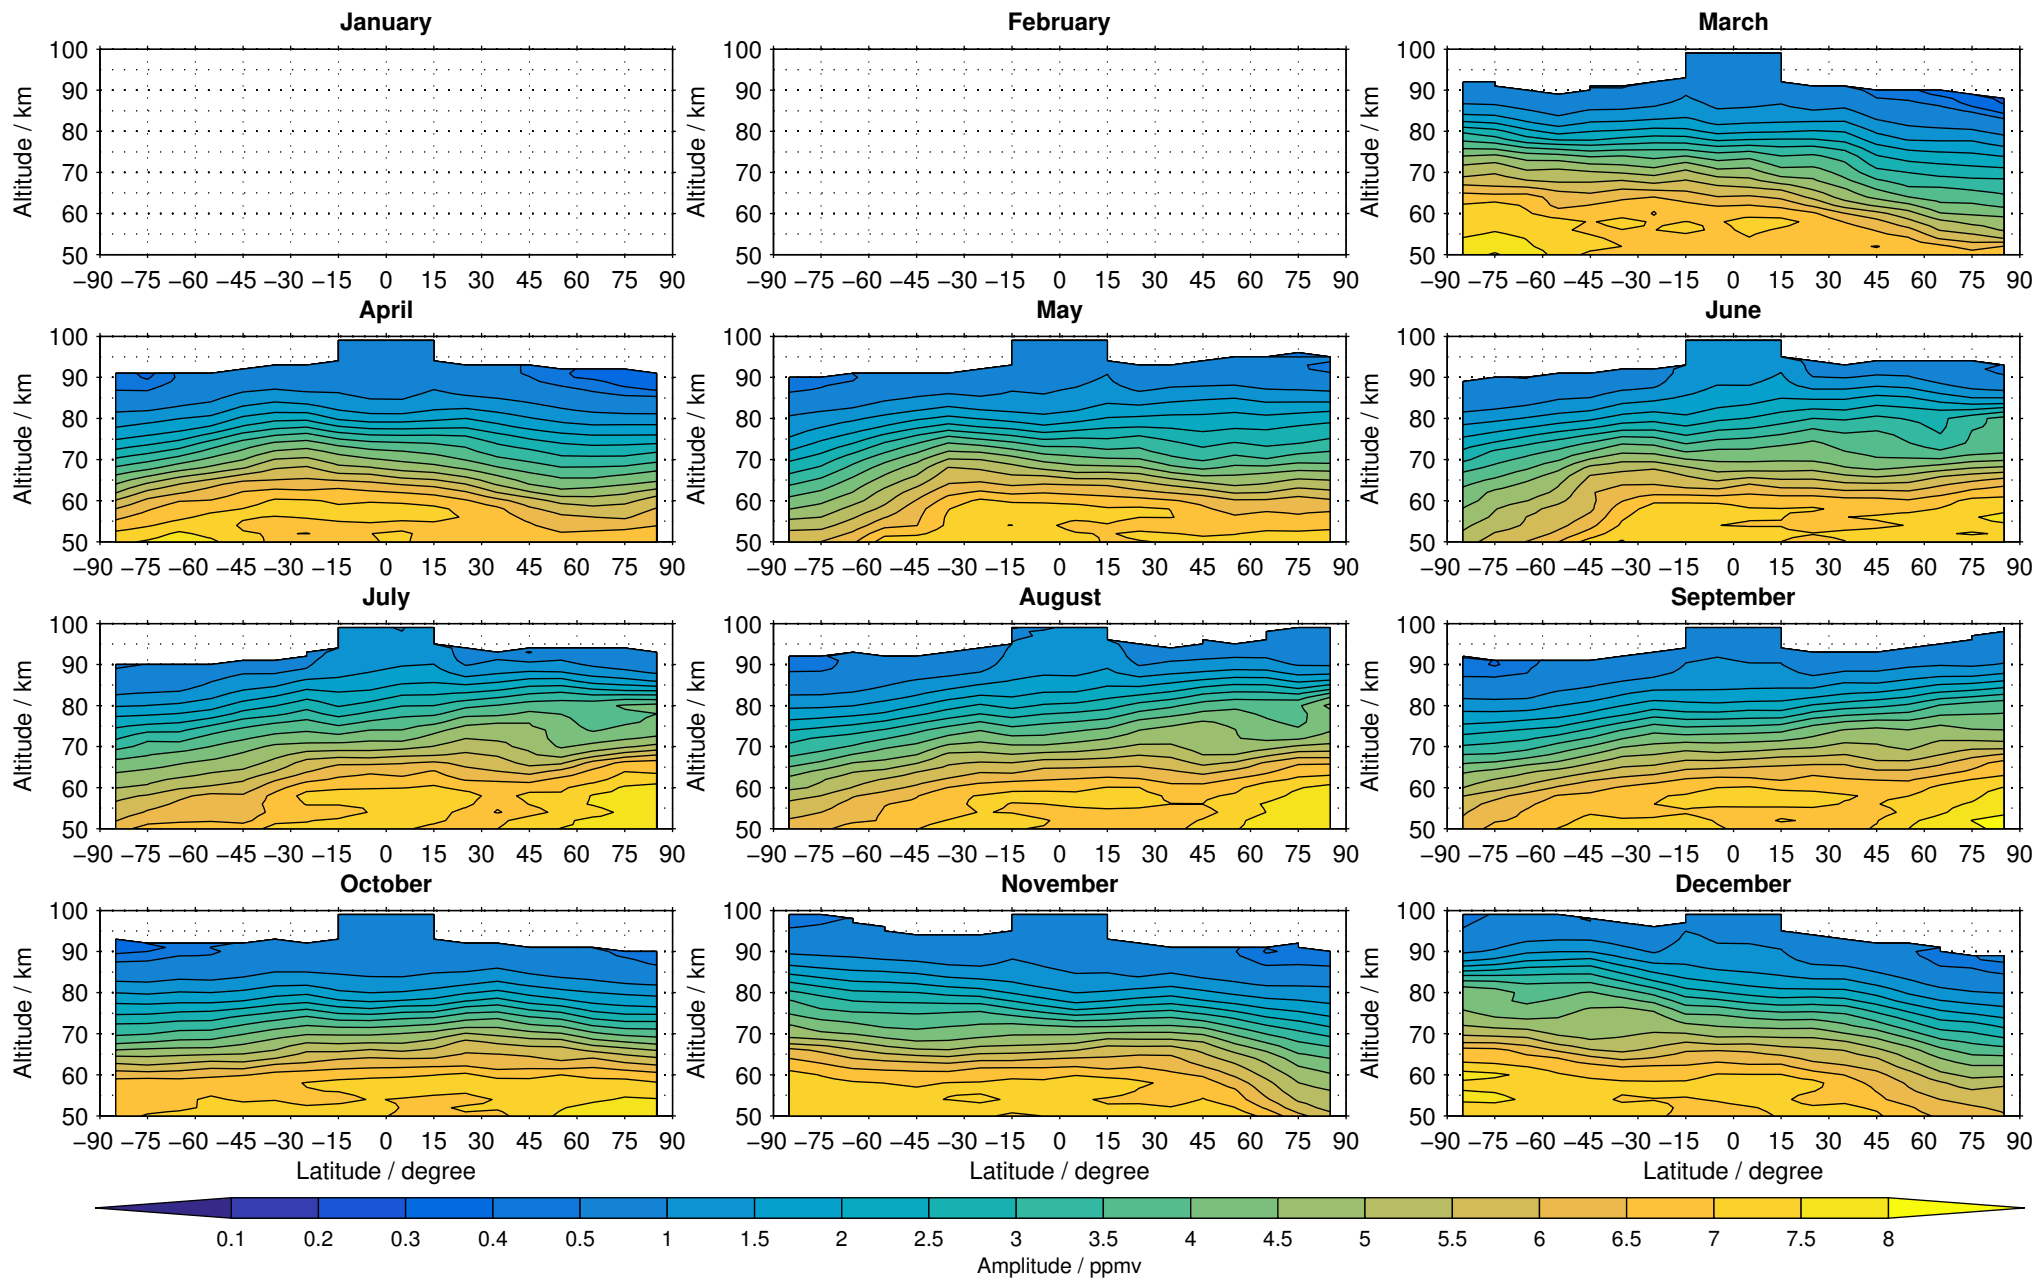

Envisat/MIPAS (IMKIAA) V5R v522 MA water vapour distribution for 2005

Creation Time:
14-03-2017
10:30:21 LT

Envisat/MIPAS (IMKIAA) V5R v522 MA water vapour distribution for 2006

Creation Time:
14-03-2017
10:30:21 LT

Envisat/MIPAS (IMKIAA) V5R v522 MA water vapour distribution for 2007

Creation Time:
14-03-2017
10:30:22 LT

Envisat/MIPAS (IMKIAA) V5R v522 MA water vapour distribution for 2008

Creation Time:
14-03-2017
10:30:23 LT

Envisat/MIPAS (IMKIAA) V5R v522 MA water vapour distribution for 2009

Creation Time:
14-03-2017
10:30:25 LT

Envisat/MIPAS (IMKIAA) V5R v522 MA water vapour distribution for 2010

Creation Time:
14-03-2017
10:30:26 LT