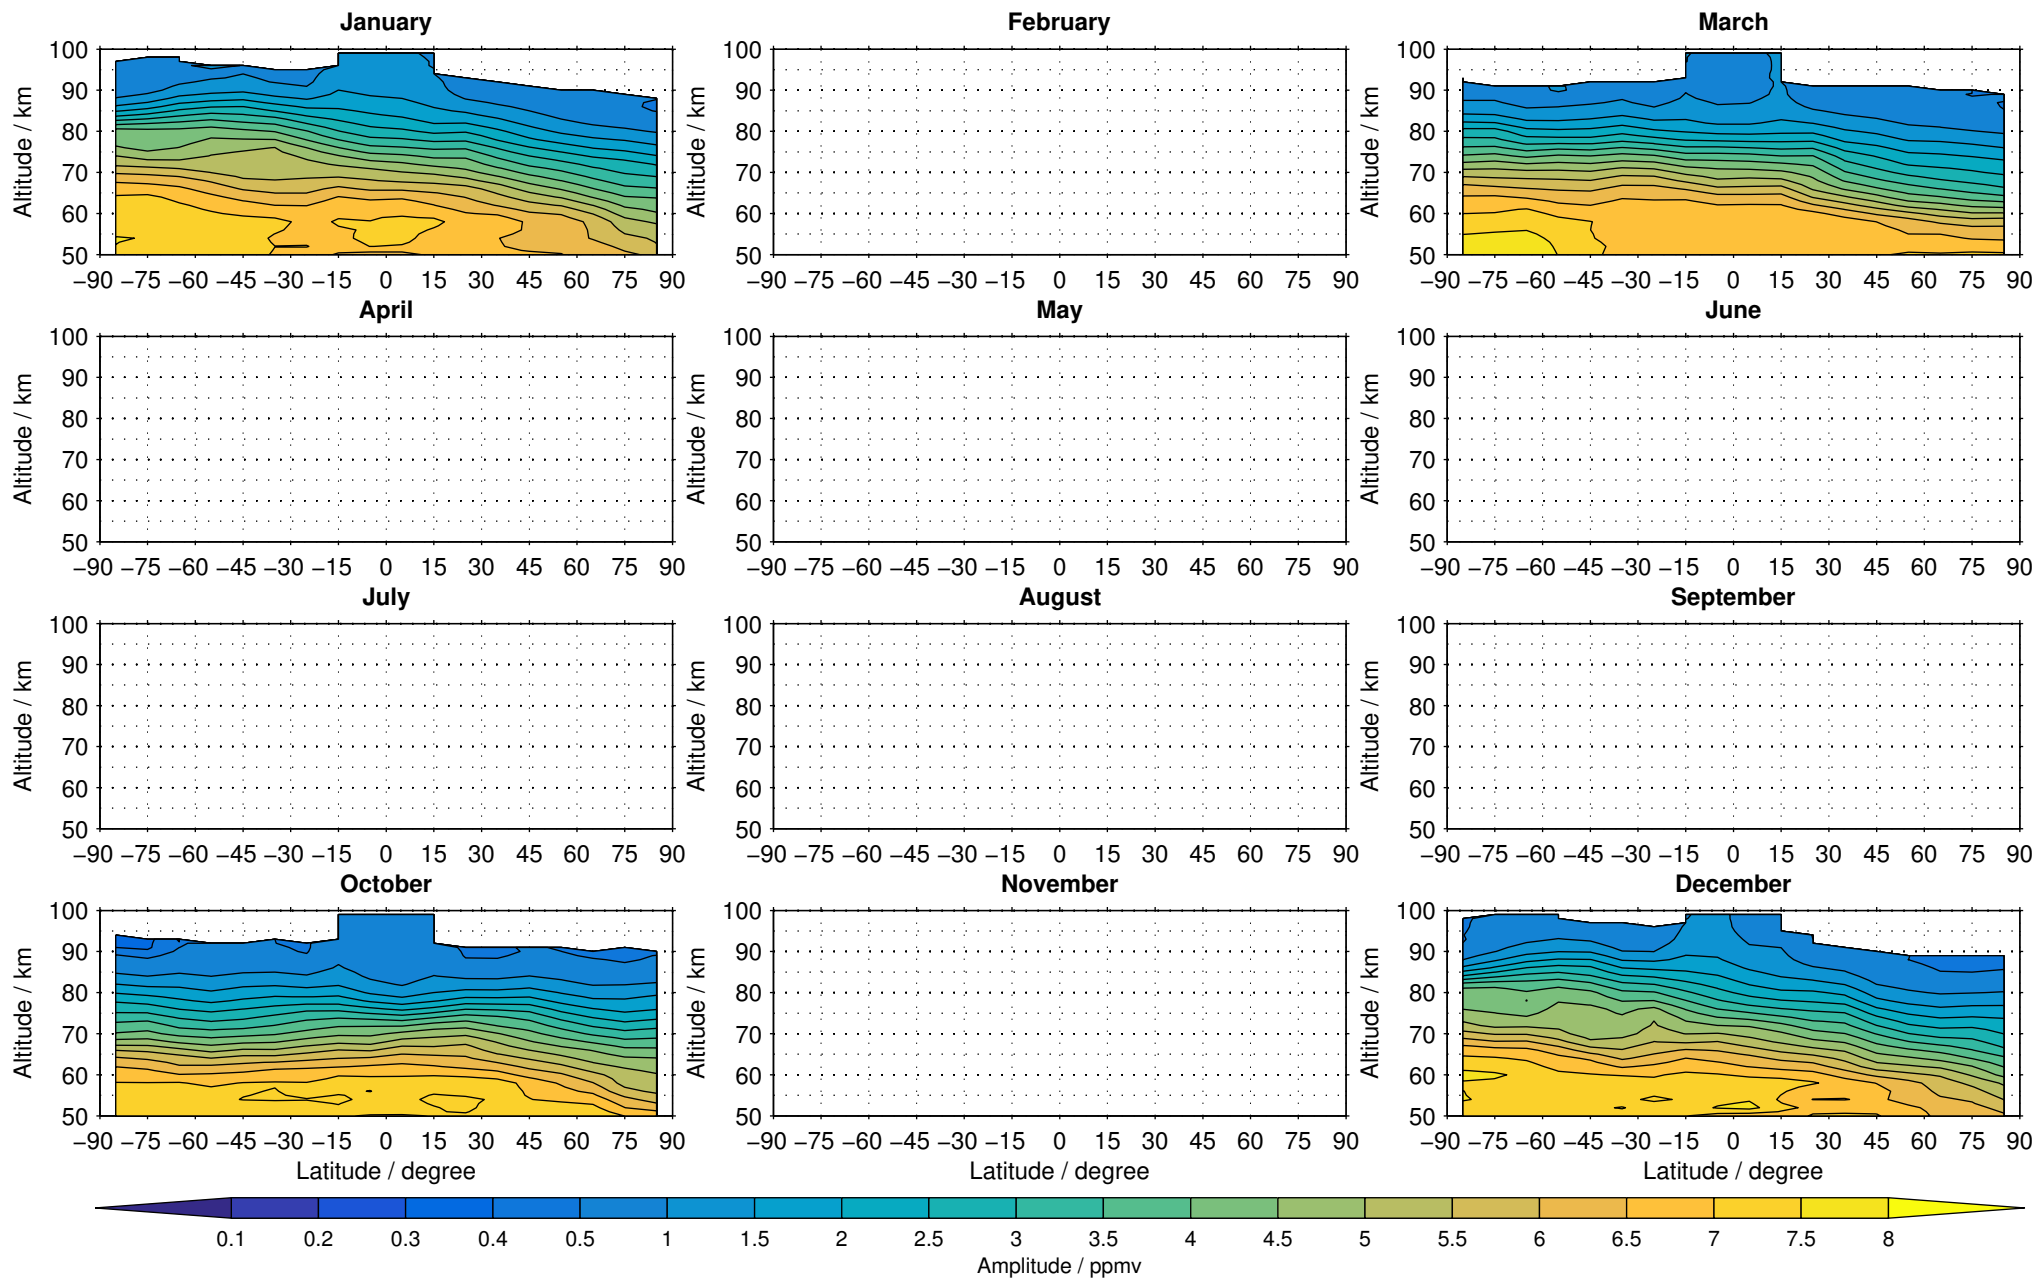

Envisat/MIPAS (IMKIAA) V5R v522 MA water vapour distribution for 2005

Creation Time:
14-03-2017
10:30:21 LT

Envisat/MIPAS (IMKIAA) V5R v522 MA water vapour distribution for 2006

Creation Time:
14-03-2017
10:30:21 LT

Envisat/MIPAS (IMKIAA) V5R v522 MA water vapour distribution for 2007

Creation Time:
14-03-2017
10:30:22 LT

Envisat/MIPAS (IMKIAA) V5R v522 MA water vapour distribution for 2008

Creation Time:
14-03-2017
10:30:23 LT

Envisat/MIPAS (IMKIAA) V5R v522 MA water vapour distribution for 2009

Creation Time:
14-03-2017
10:30:25 LT

Envisat/MIPAS (IMKIAA) V5R v522 MA water vapour distribution for 2010

Creation Time:
14-03-2017
10:30:26 LT