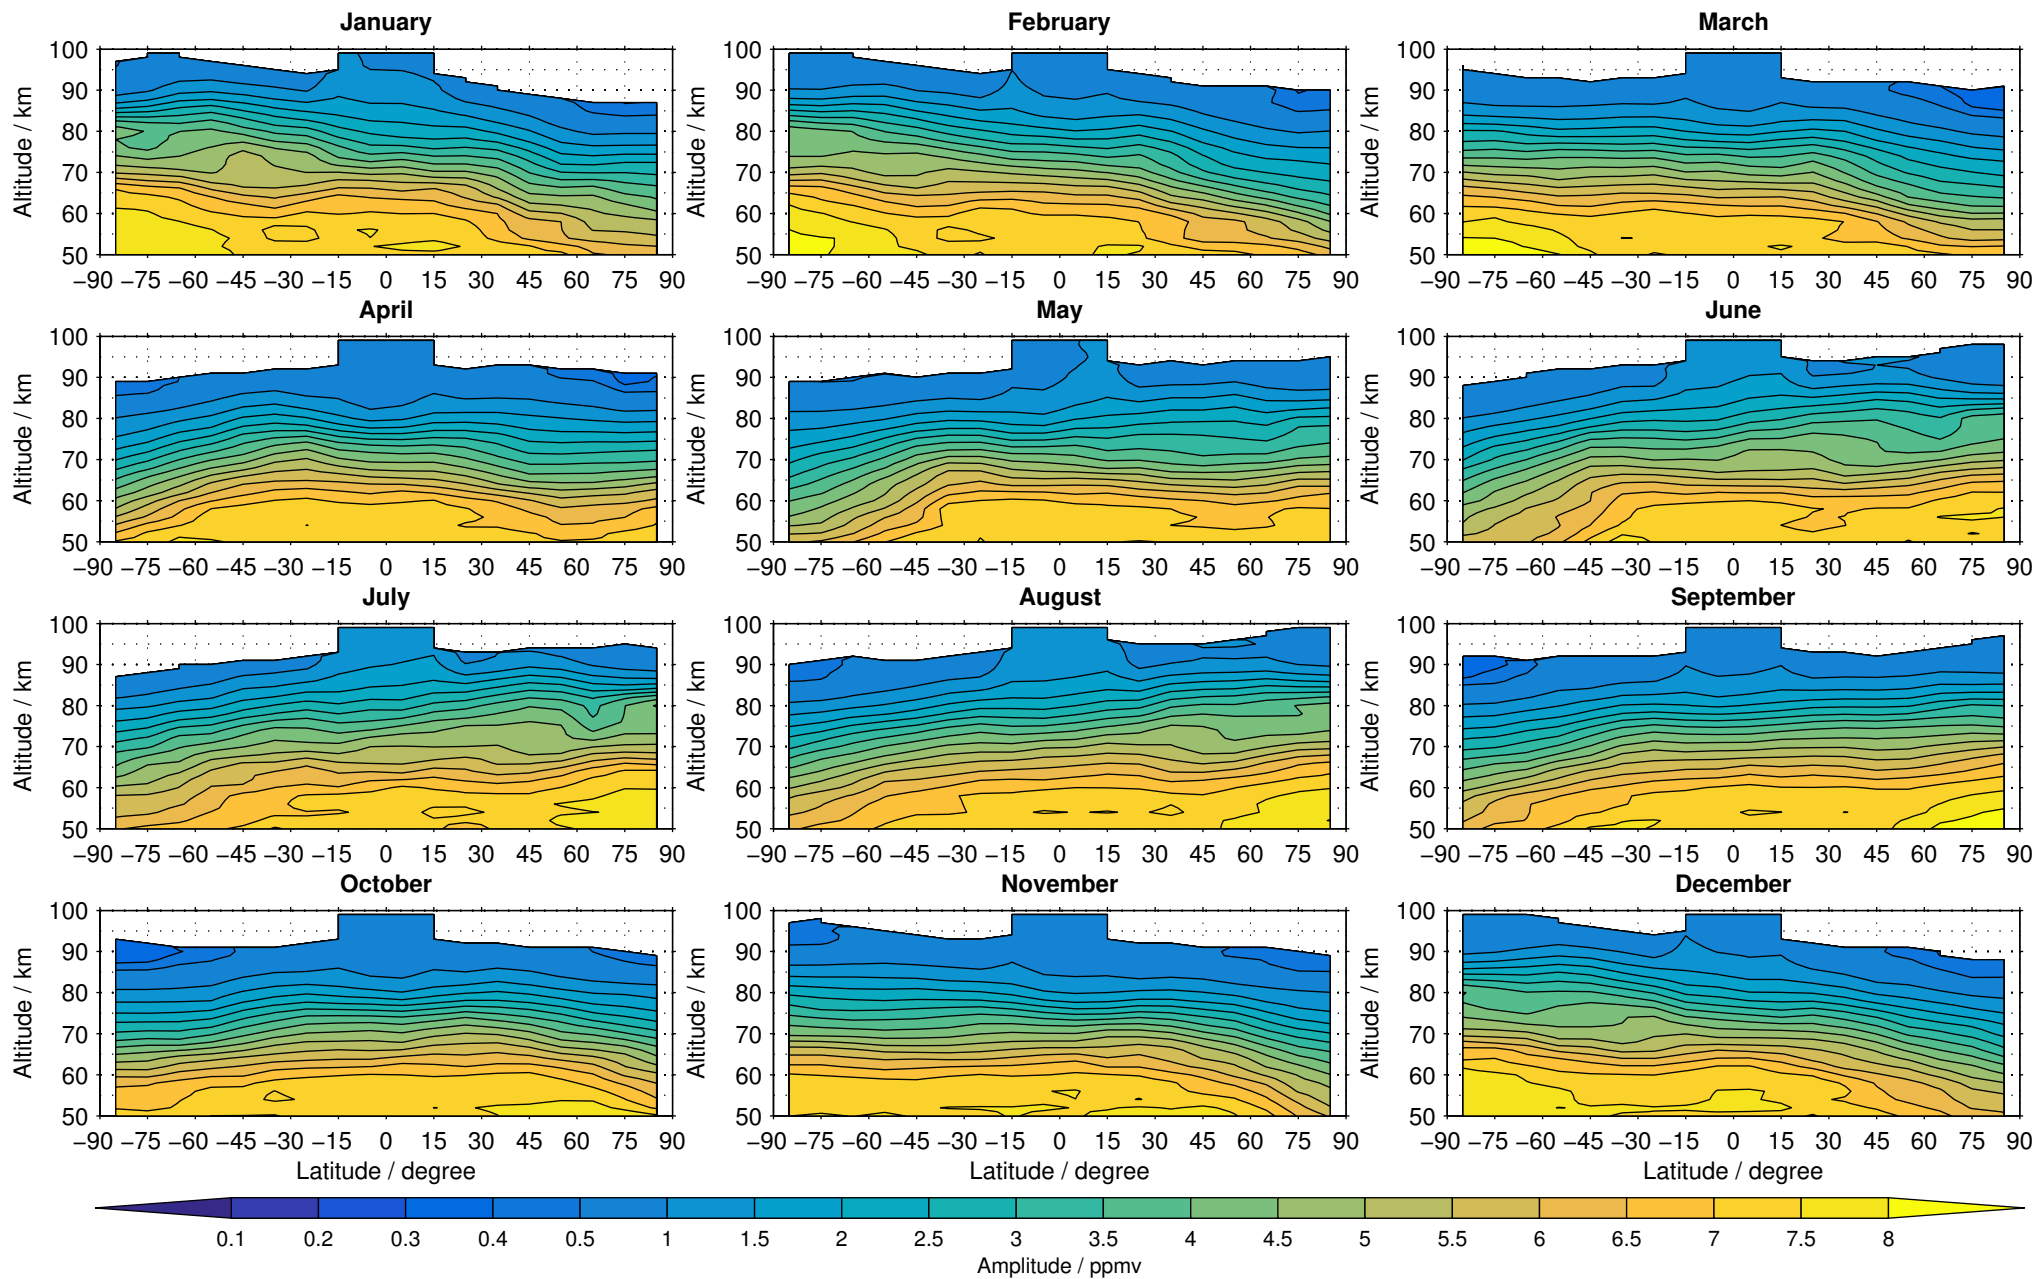

Envisat/MIPAS (IMKIAA) V5R v522 MA water vapour distribution for 2007

Creation Time:
14-03-2017
10:30:22 LT

Envisat/MIPAS (IMKIAA) V5R v522 MA water vapour distribution for 2008

Creation Time:
14-03-2017
10:30:23 LT

Envisat/MIPAS (IMKIAA) V5R v522 MA water vapour distribution for 2009

Creation Time:
14-03-2017
10:30:25 LT

Envisat/MIPAS (IMKIAA) V5R v522 MA water vapour distribution for 2010

Creation Time:
14-03-2017
10:30:26 LT

Envisat/MIPAS (IMKIAA) V5R v522 MA water vapour distribution for 2011

Creation Time:
14-03-2017
10:30:27 LT

Envisat/MIPAS (IMKIAA) V5R v522 MA water vapour distribution for 2012

Creation Time:
14-03-2017
10:30:28 LT