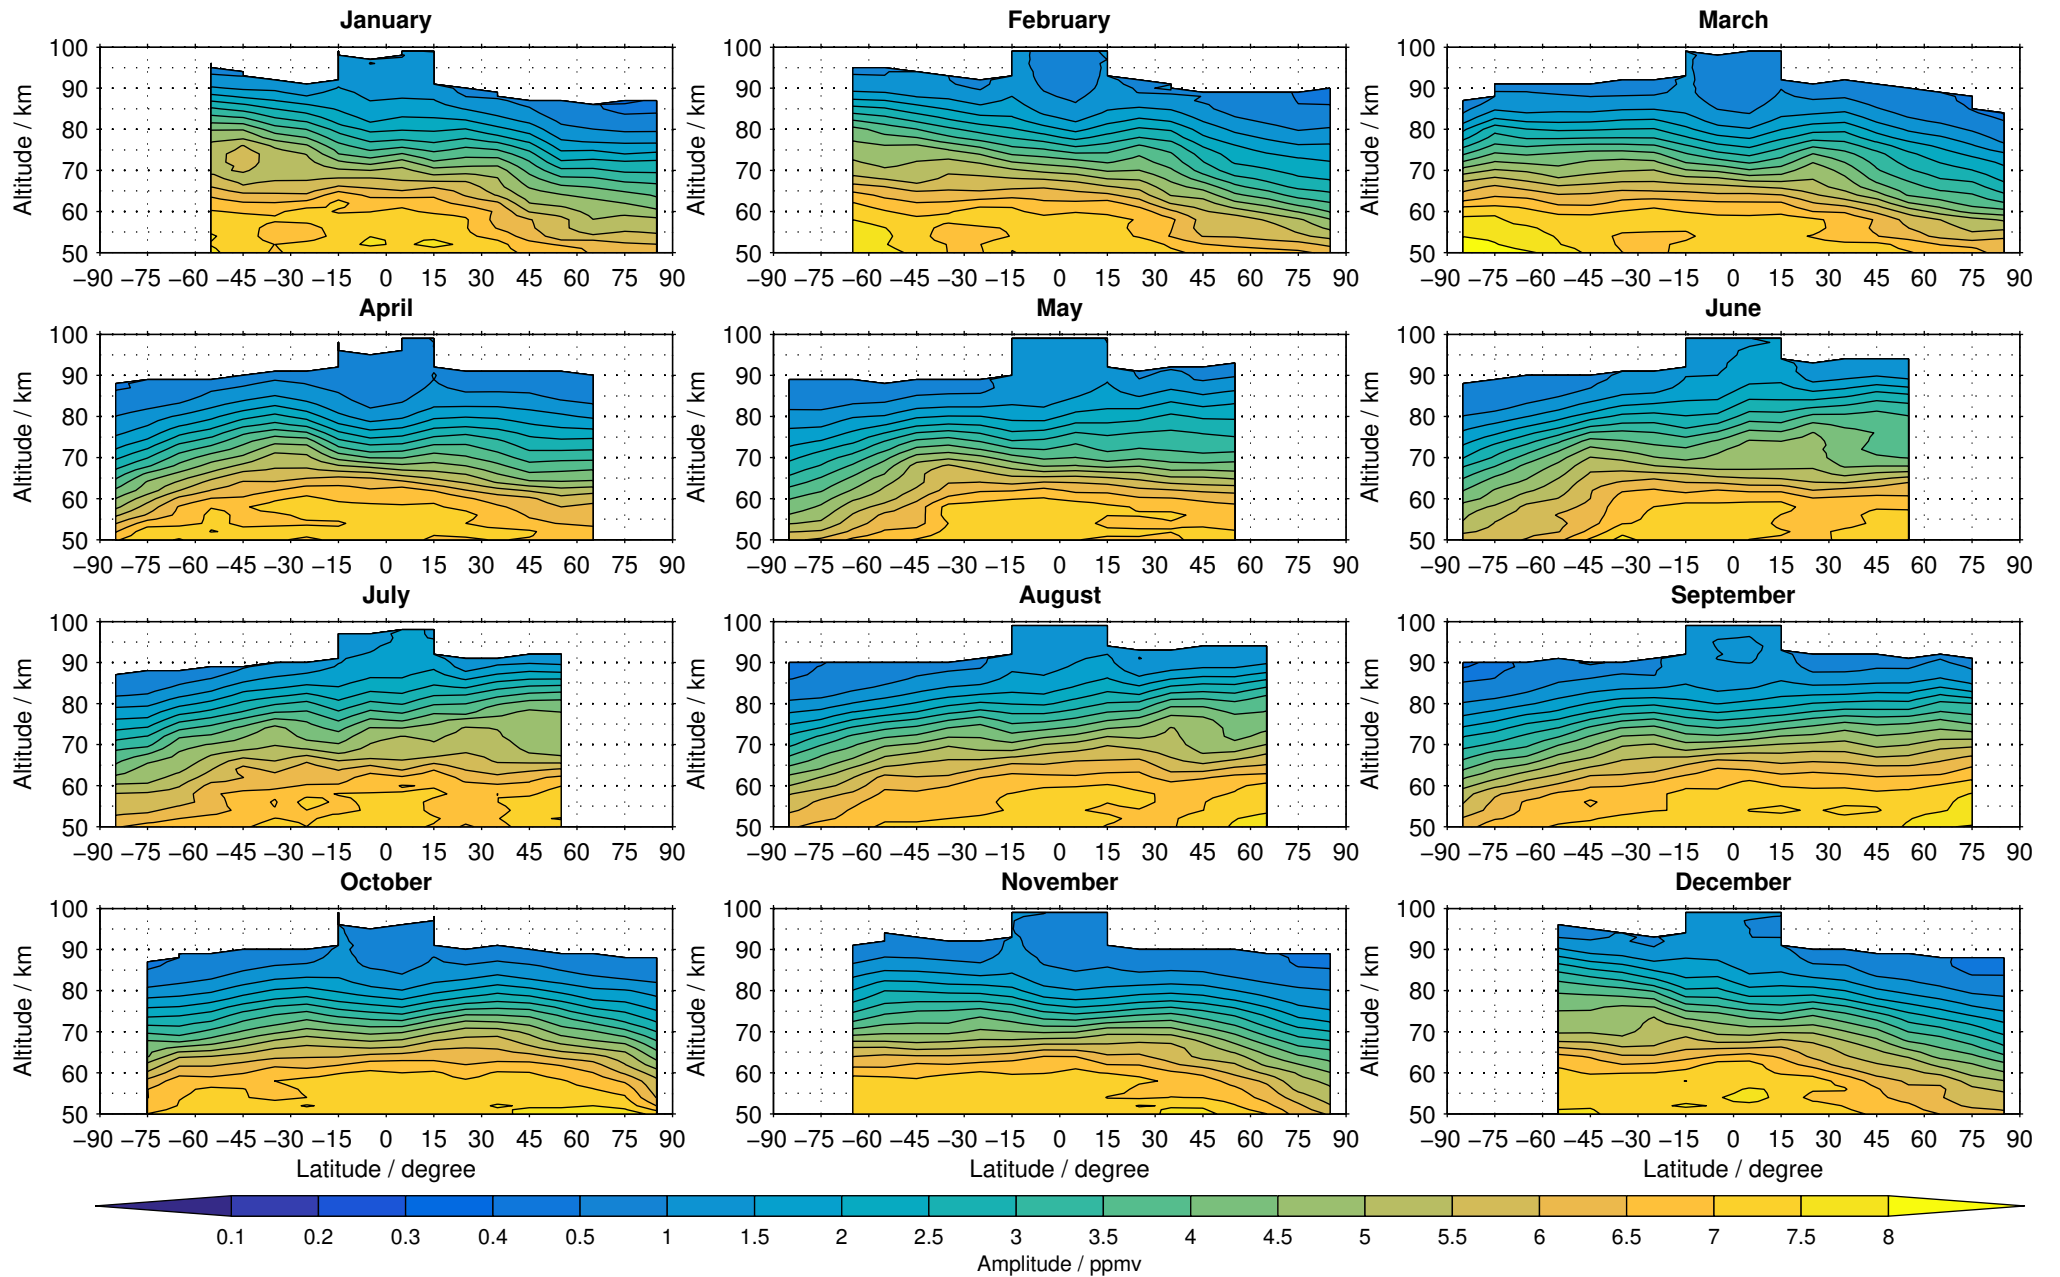

Envisat/MIPAS (IMKIAA) V5R v522 MA nighttime water vapour distribution for 2007

Creation Time:
14-03-2017
10:30:45 LT

Envisat/MIPAS (IMKIAA) V5R v522 MA nighttime water vapour distribution for 2008

Creation Time:
14-03-2017
10:30:46 LT

Envisat/MIPAS (IMKIAA) V5R v522 MA nighttime water vapour distribution for 2009

Creation Time:
14-03-2017
10:30:47 LT

Envisat/MIPAS (IMKIAA) V5R v522 MA nighttime water vapour distribution for 2010

Creation Time:
14-03-2017
10:30:48 LT

Envisat/MIPAS (IMKIAA) V5R v522 MA nighttime water vapour distribution for 2011

Creation Time:
14-03-2017
10:30:49 LT

Envisat/MIPAS (IMKIAA) V5R v522 MA nighttime water vapour distribution for 2012

Creation Time:
14-03-2017
10:30:51 LT