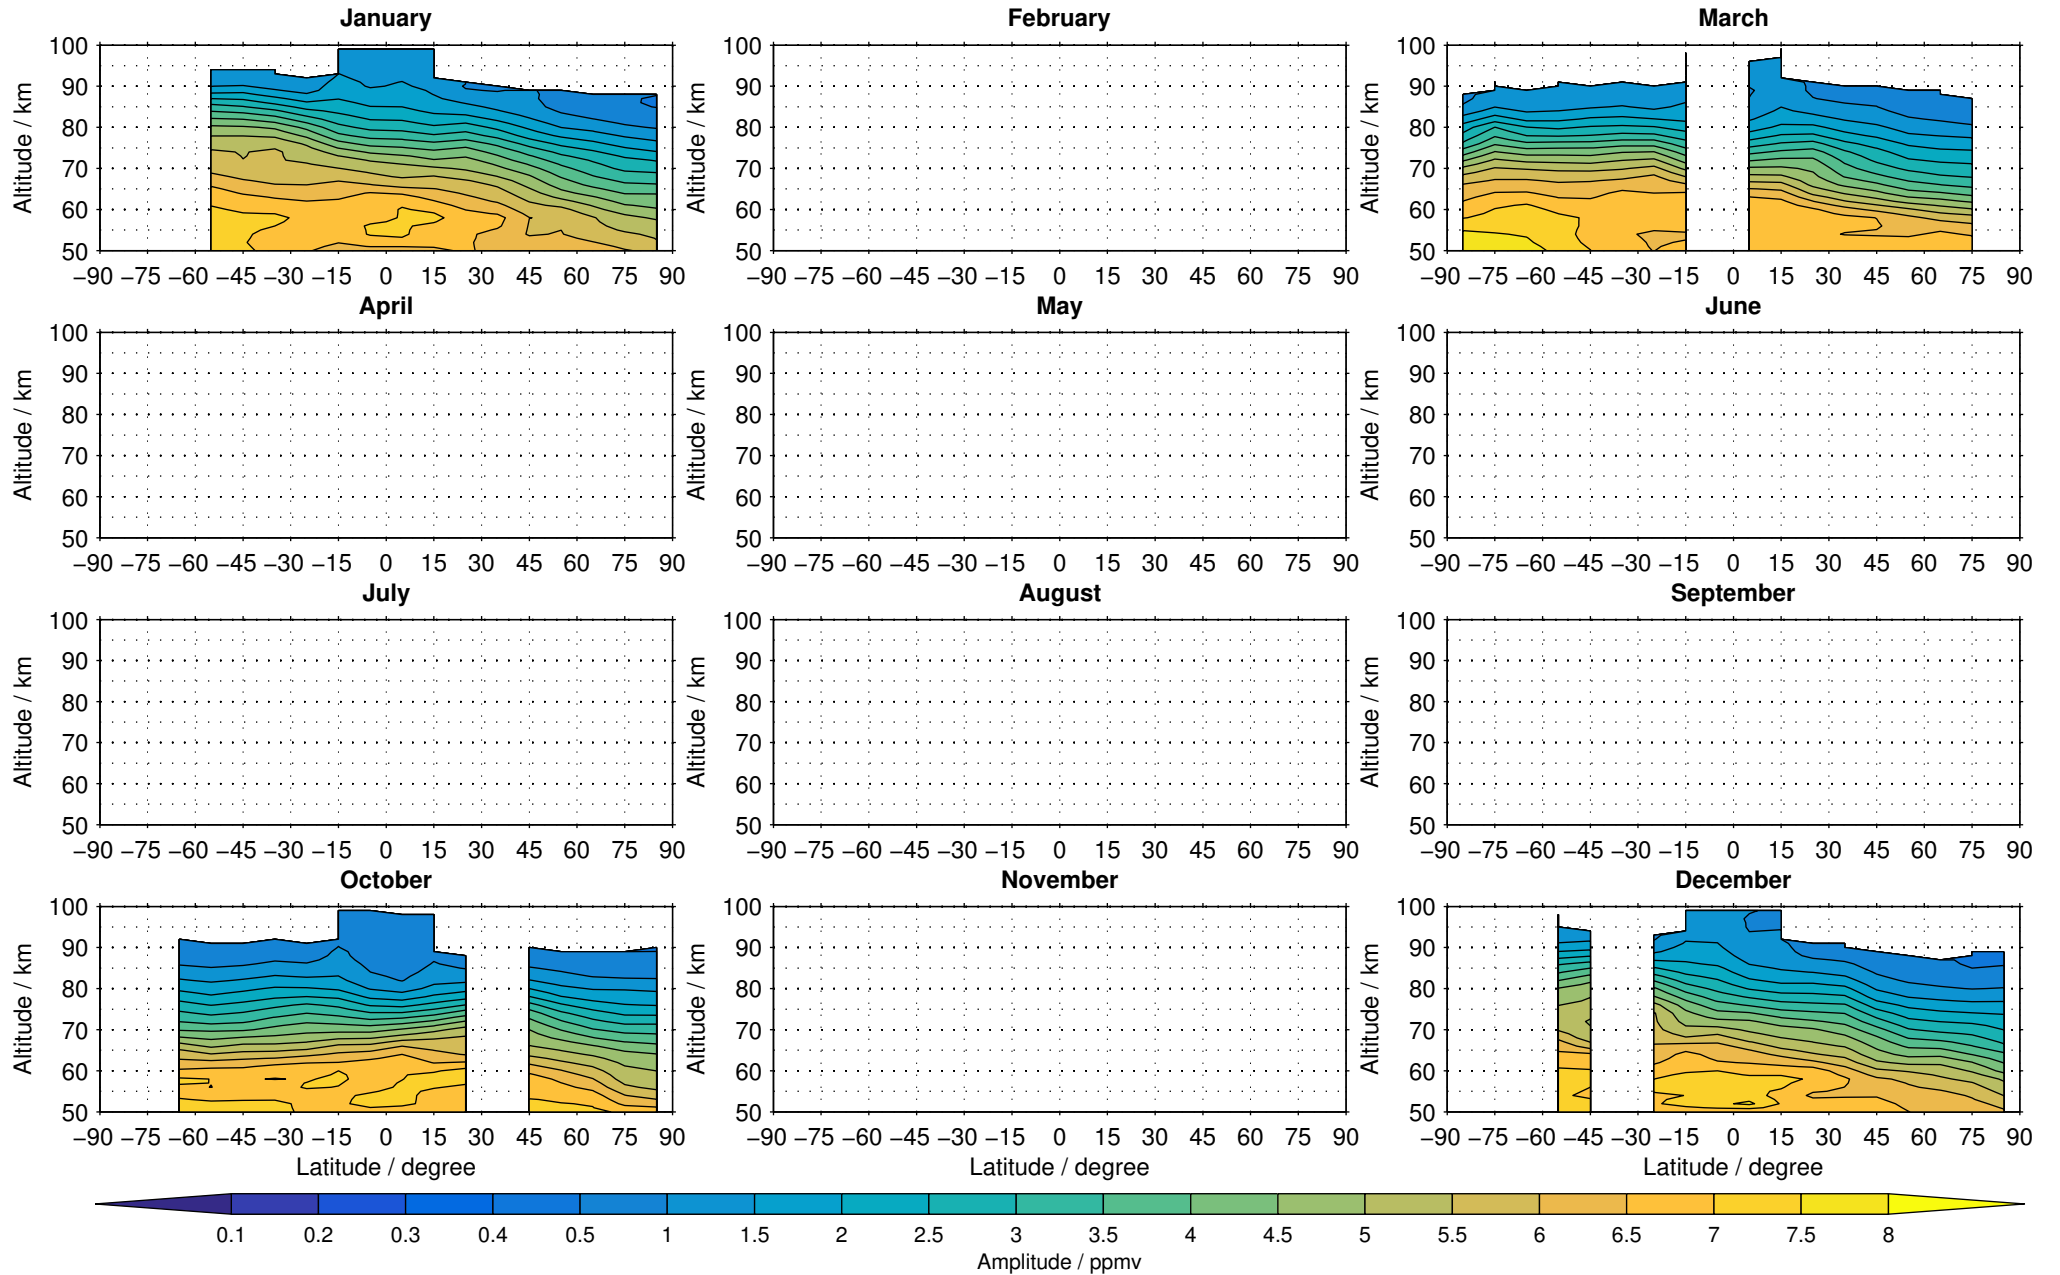

Envisat/MIPAS (IMKIAA) V5R v522 MA nighttime water vapour distribution for 2005

Creation Time:
14-03-2017
10:30:43 LT

Envisat/MIPAS (IMKIAA) V5R v522 MA nighttime water vapour distribution for 2006

Creation Time:
14-03-2017
10:30:44 LT

Envisat/MIPAS (IMKIAA) V5R v522 MA nighttime water vapour distribution for 2007

Creation Time:
14-03-2017
10:30:45 LT

Envisat/MIPAS (IMKIAA) V5R v522 MA nighttime water vapour distribution for 2008

Creation Time:
14-03-2017
10:30:46 LT

Envisat/MIPAS (IMKIAA) V5R v522 MA nighttime water vapour distribution for 2009

Creation Time:
14-03-2017
10:30:47 LT

Envisat/MIPAS (IMKIAA) V5R v522 MA nighttime water vapour distribution for 2010

Creation Time:
14-03-2017
10:30:48 LT