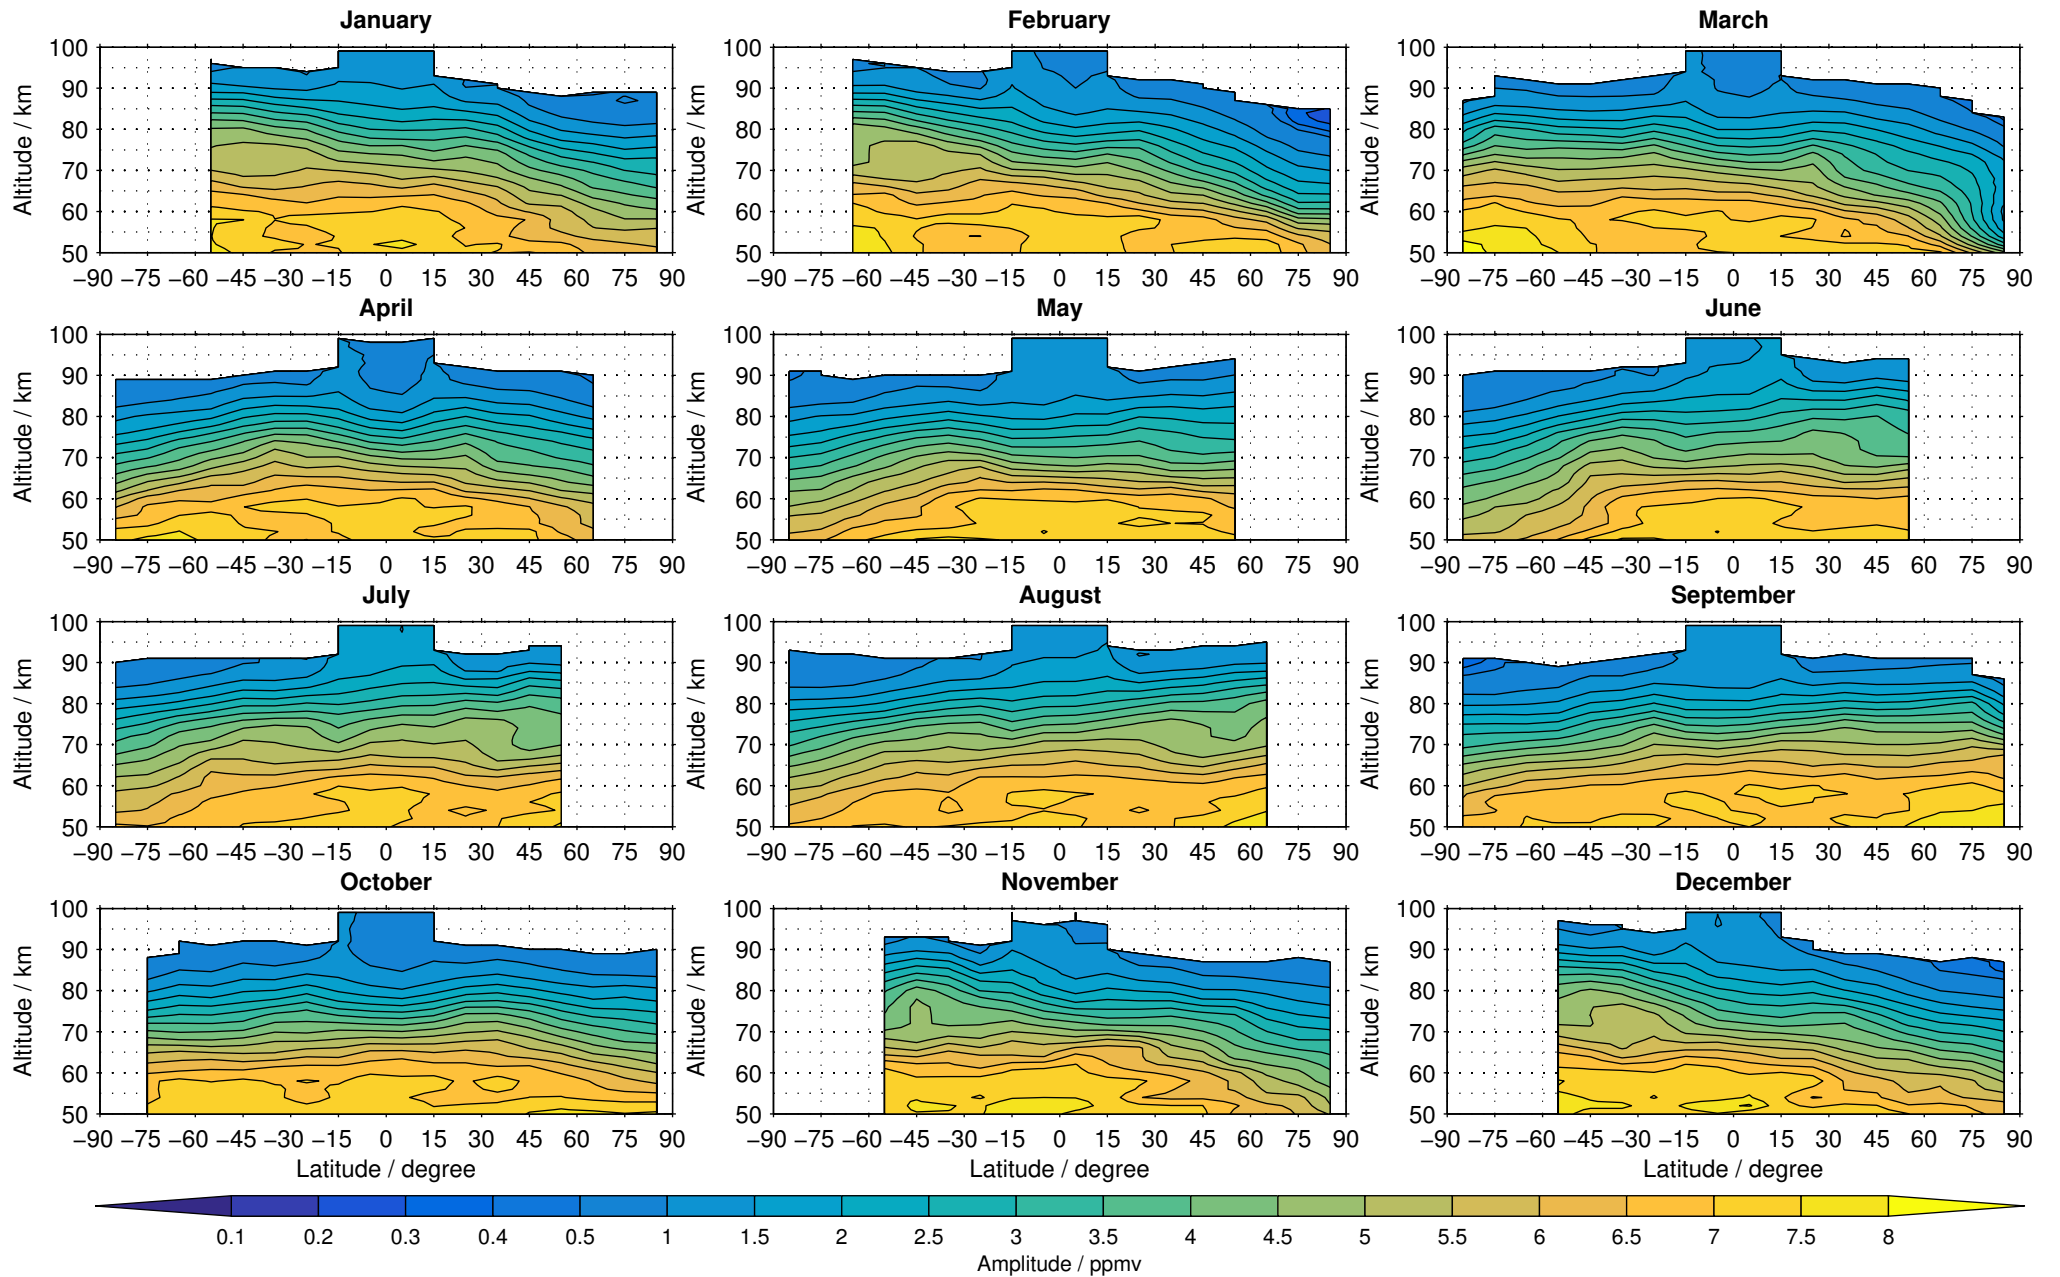

Envisat/MIPAS (IMKIAA) V5R v522 MA nighttime water vapour distribution for 2005

Creation Time:
14-03-2017
10:30:43 LT

Envisat/MIPAS (IMKIAA) V5R v522 MA nighttime water vapour distribution for 2006

Creation Time:
14-03-2017
10:30:44 LT

Envisat/MIPAS (IMKIAA) V5R v522 MA nighttime water vapour distribution for 2007

Creation Time:
14-03-2017
10:30:45 LT

Envisat/MIPAS (IMKIAA) V5R v522 MA nighttime water vapour distribution for 2008

Creation Time:
14-03-2017
10:30:46 LT

Envisat/MIPAS (IMKIAA) V5R v522 MA nighttime water vapour distribution for 2009

Creation Time:
14-03-2017
10:30:47 LT

Envisat/MIPAS (IMKIAA) V5R v522 MA nighttime water vapour distribution for 2010

Creation Time:
14-03-2017
10:30:48 LT

Envisat/MIPAS (IMKIAA) V5R v522 MA nighttime water vapour distribution for 2011

Creation Time:
14-03-2017
10:30:49 LT

Envisat/MIPAS (IMKIAA) V5R v522 MA nighttime water vapour distribution for 2012

Creation Time:
14-03-2017
10:30:51 LT