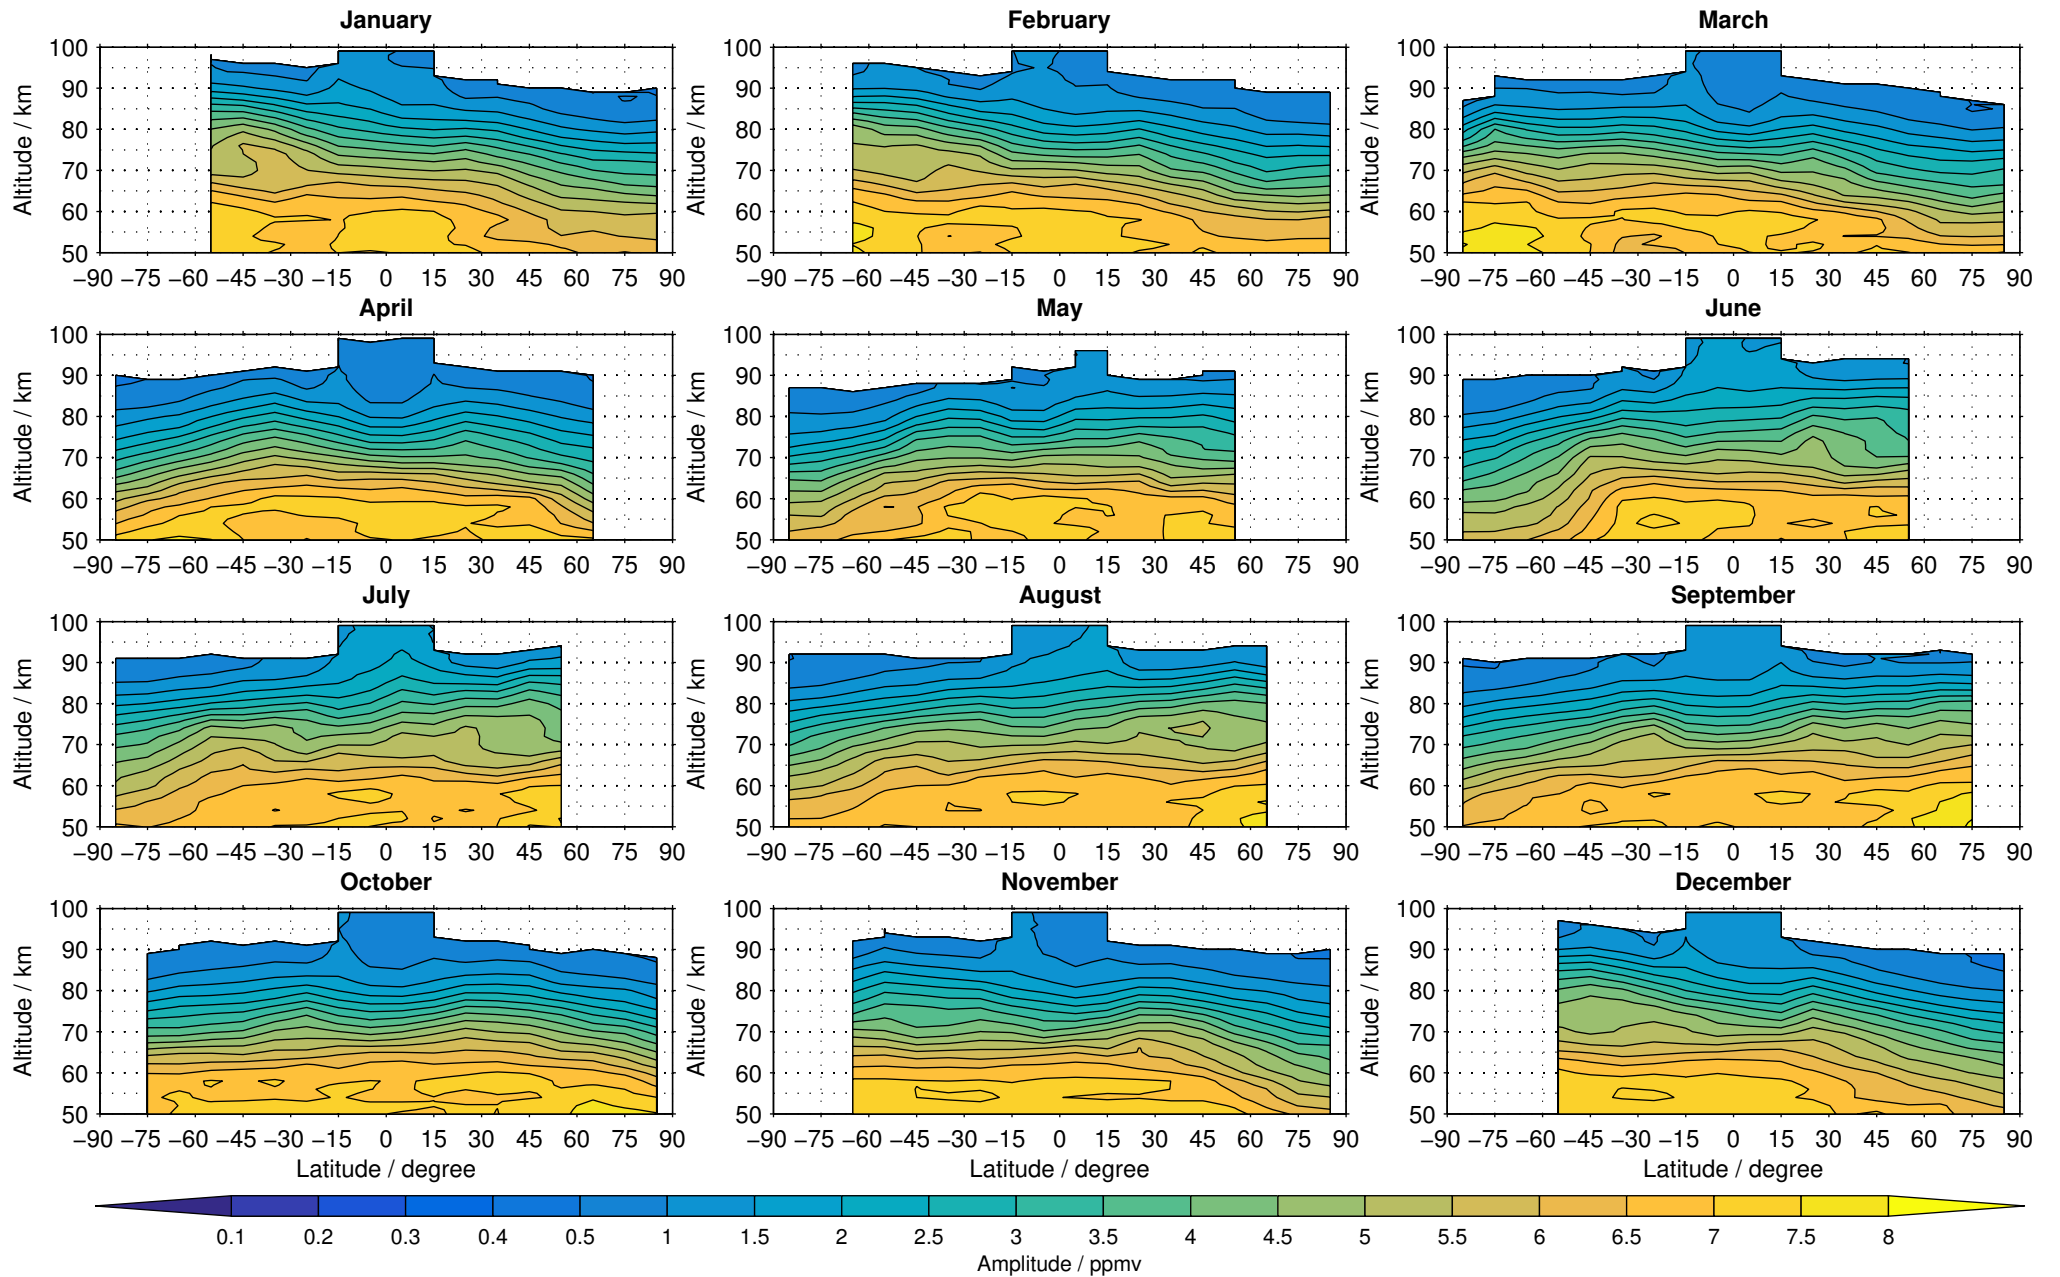

Envisat/MIPAS (IMKIAA) V5R v522 MA nighttime water vapour distribution for 2005

Creation Time:
14-03-2017
10:30:43 LT

Envisat/MIPAS (IMKIAA) V5R v522 MA nighttime water vapour distribution for 2006

Creation Time:
14-03-2017
10:30:44 LT

Envisat/MIPAS (IMKIAA) V5R v522 MA nighttime water vapour distribution for 2007

Creation Time:
14-03-2017
10:30:45 LT

Envisat/MIPAS (IMKIAA) V5R v522 MA nighttime water vapour distribution for 2008

Creation Time:
14-03-2017
10:30:46 LT

Envisat/MIPAS (IMKIAA) V5R v522 MA nighttime water vapour distribution for 2009

Creation Time:
14-03-2017
10:30:47 LT

Envisat/MIPAS (IMKIAA) V5R v522 MA nighttime water vapour distribution for 2010

Creation Time:
14-03-2017
10:30:48 LT