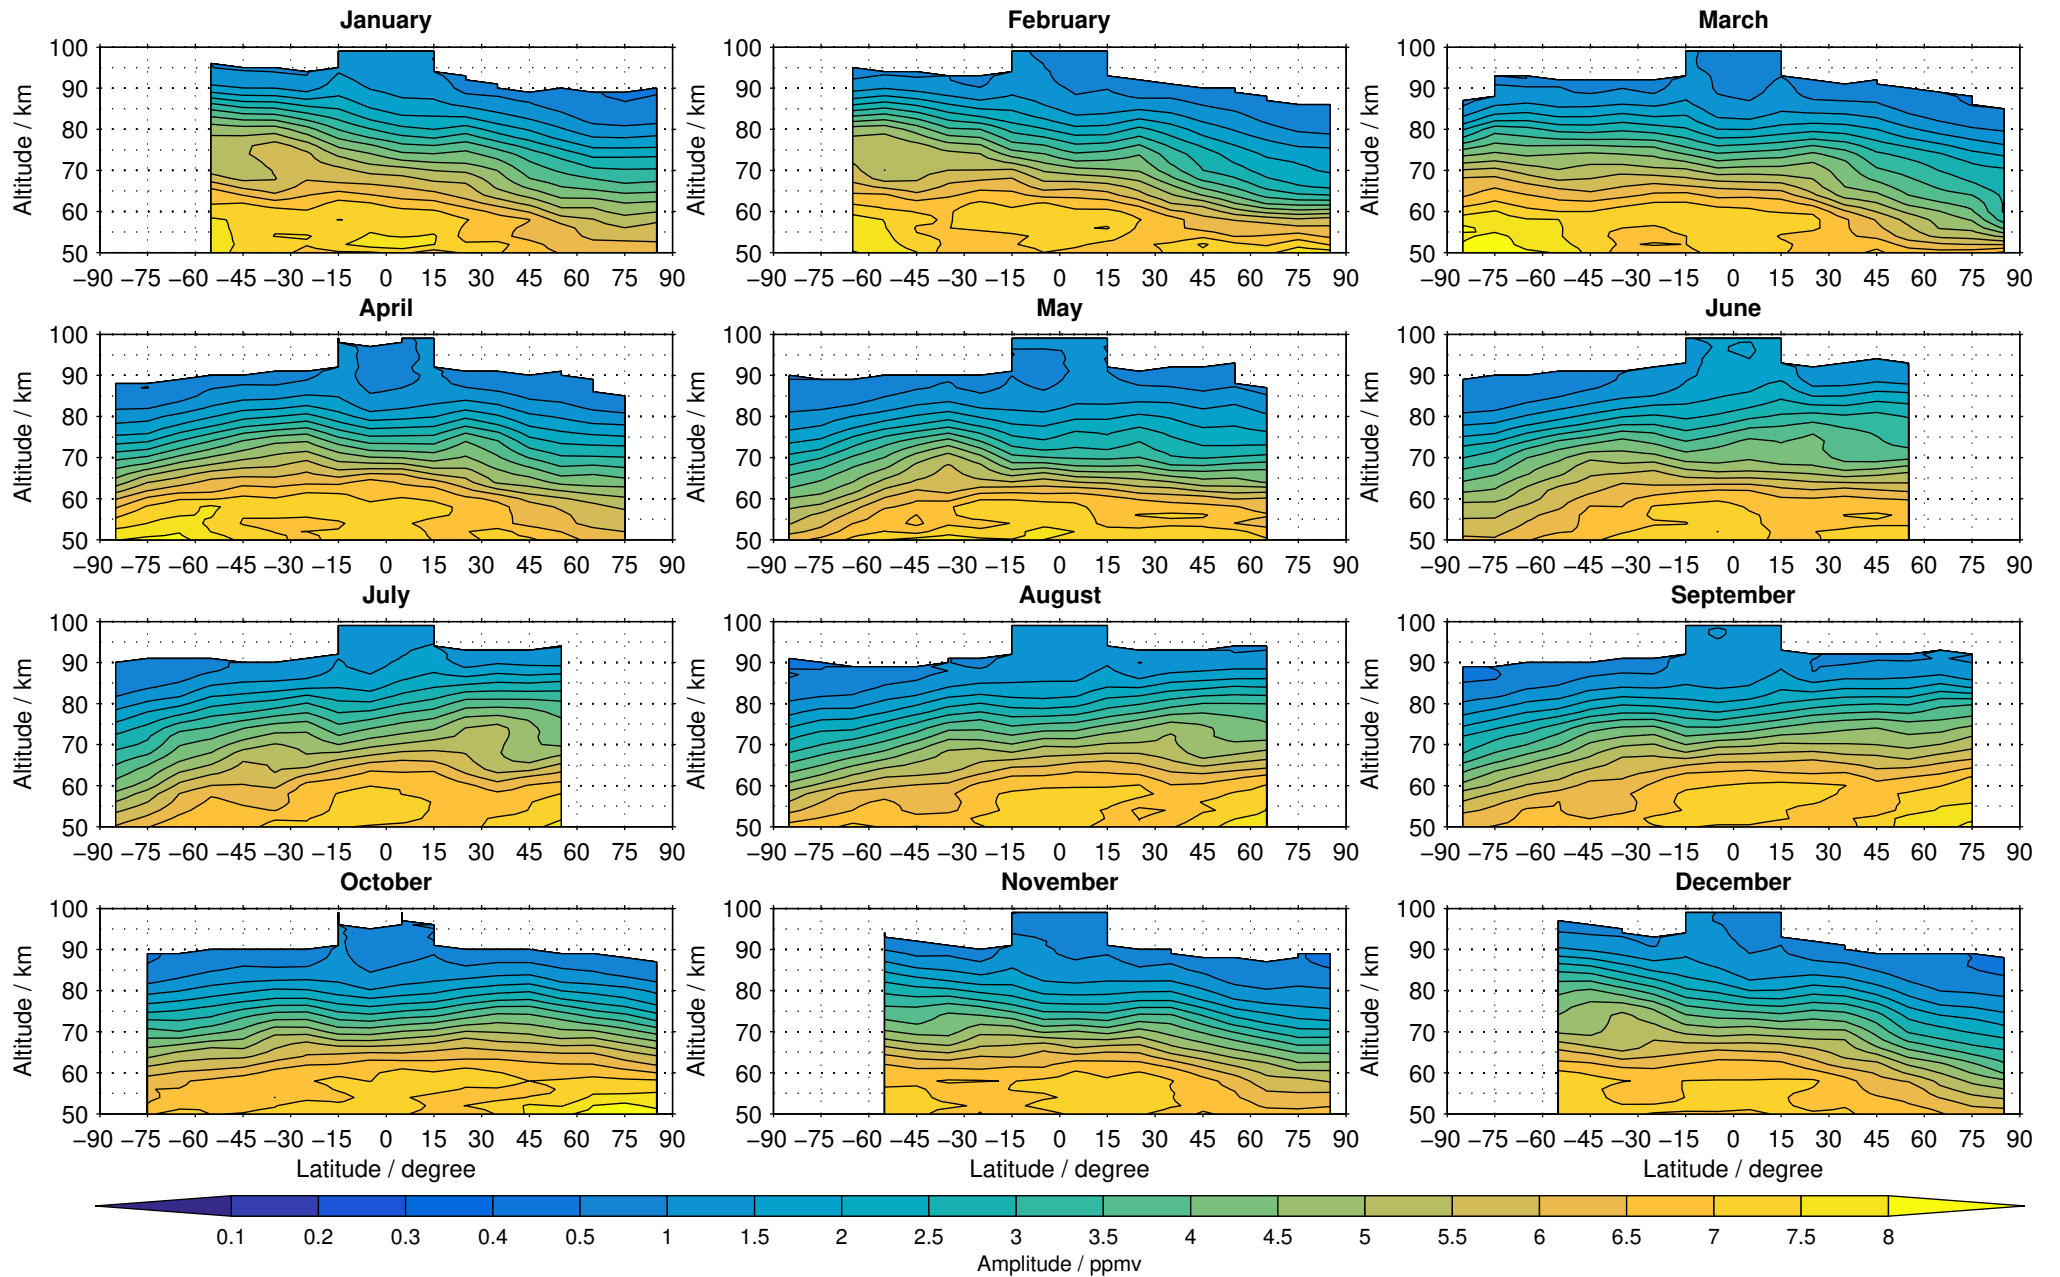

Envisat/MIPAS (IMKIAA) V5R v522 MA nighttime water vapour distribution for 2005

Creation Time:
14-03-2017
10:30:43 LT

Envisat/MIPAS (IMKIAA) V5R v522 MA nighttime water vapour distribution for 2006

Creation Time:
14-03-2017
10:30:44 LT

Envisat/MIPAS (IMKIAA) V5R v522 MA nighttime water vapour distribution for 2007

Creation Time:
14-03-2017
10:30:45 LT

Envisat/MIPAS (IMKIAA) V5R v522 MA nighttime water vapour distribution for 2008

Creation Time:
14-03-2017
10:30:46 LT

Envisat/MIPAS (IMKIAA) V5R v522 MA nighttime water vapour distribution for 2009

Creation Time:
14-03-2017
10:30:47 LT

Envisat/MIPAS (IMKIAA) V5R v522 MA nighttime water vapour distribution for 2010

Creation Time:
14-03-2017
10:30:48 LT