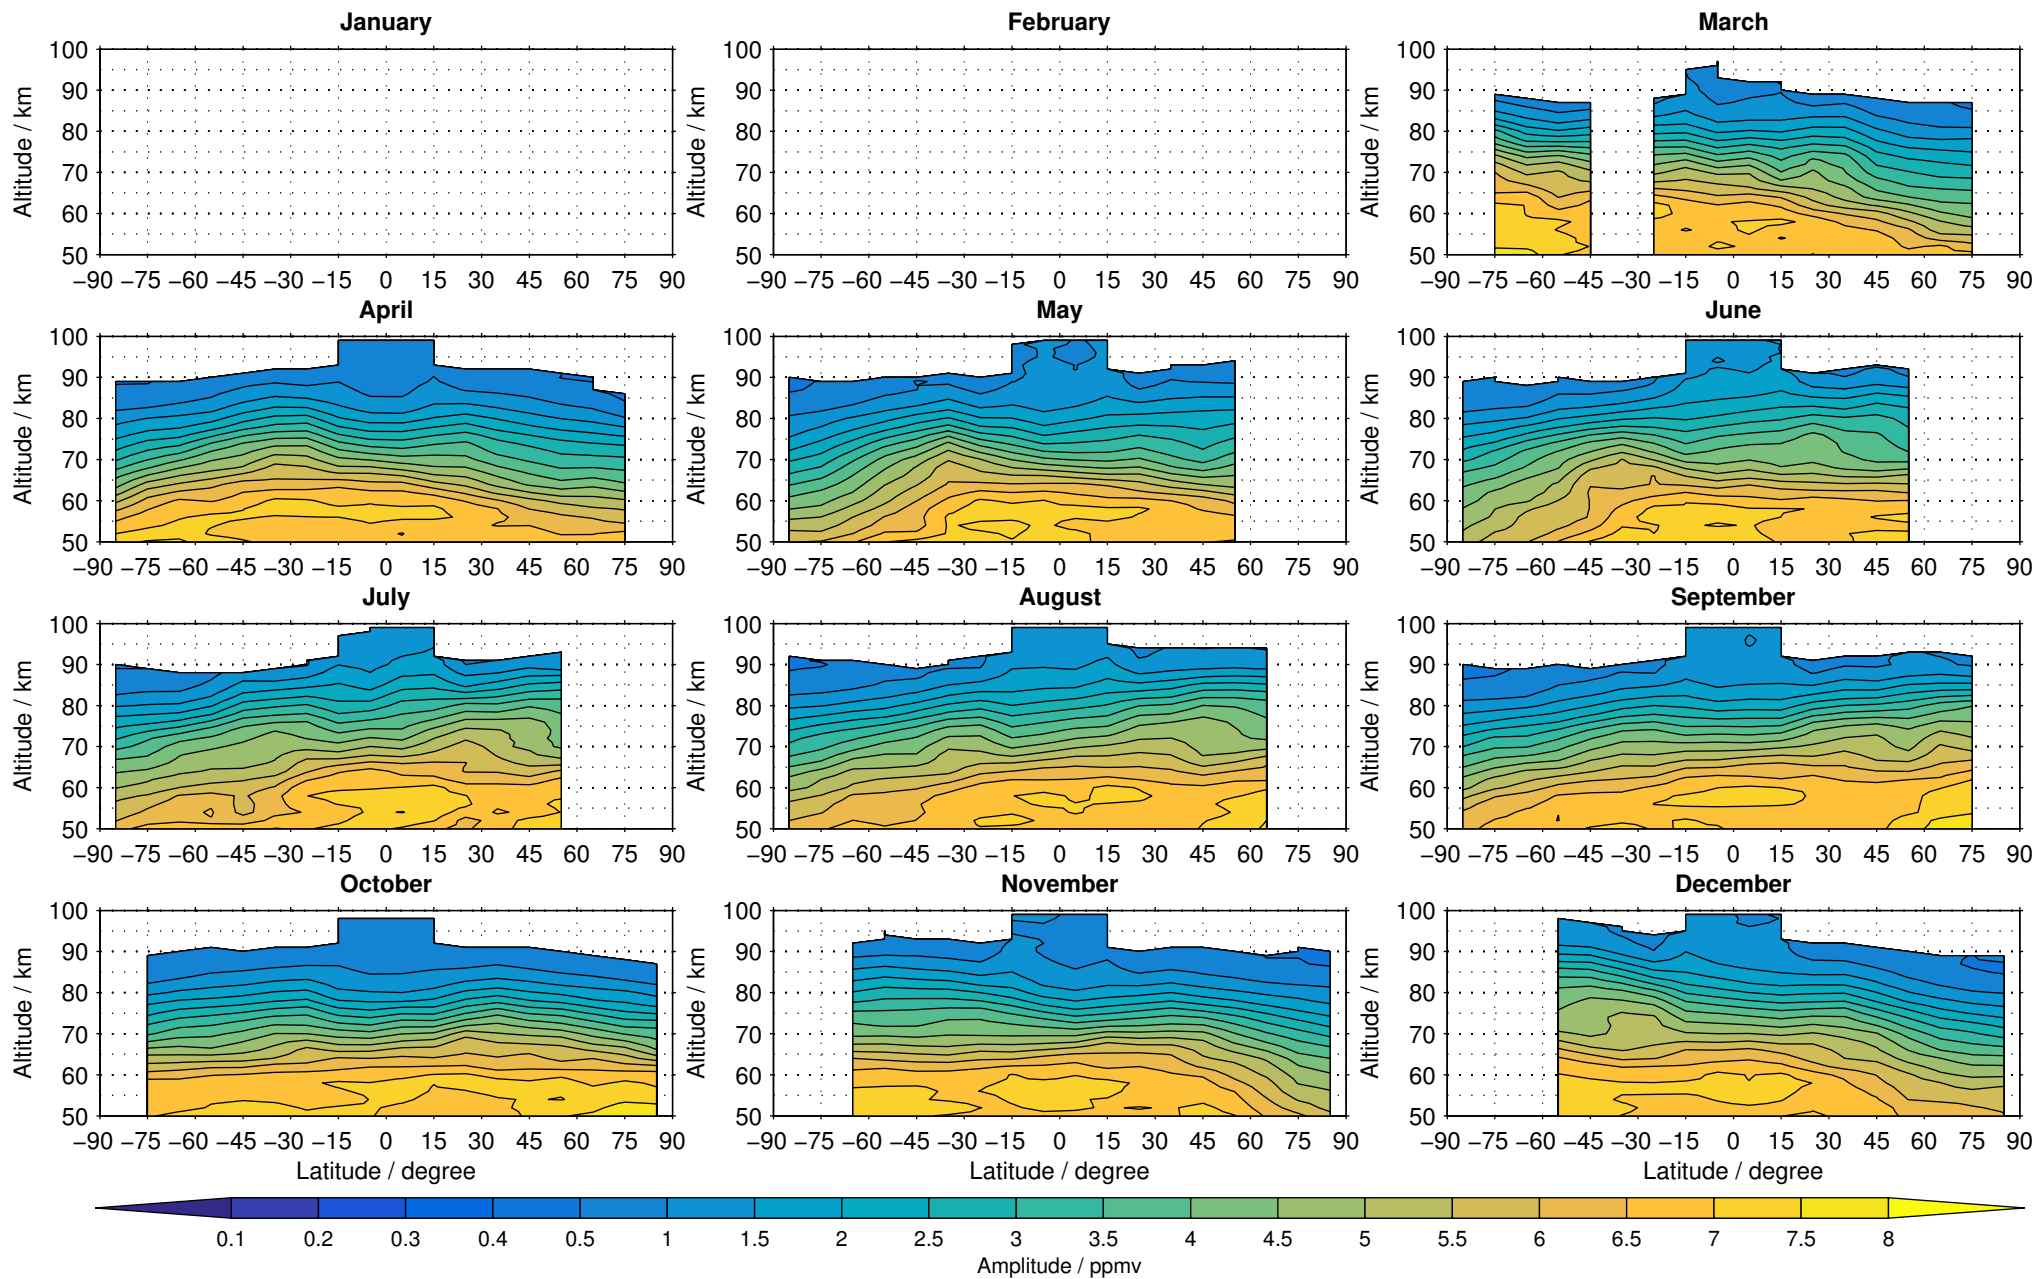

Envisat/MIPAS (IMKIAA) V5R v522 MA nighttime water vapour distribution for 2005

Creation Time:
14-03-2017
10:30:43 LT

Envisat/MIPAS (IMKIAA) V5R v522 MA nighttime water vapour distribution for 2006

Creation Time:
14-03-2017
10:30:44 LT

Envisat/MIPAS (IMKIAA) V5R v522 MA nighttime water vapour distribution for 2007

Creation Time:
14-03-2017
10:30:45 LT

Envisat/MIPAS (IMKIAA) V5R v522 MA nighttime water vapour distribution for 2008

Creation Time:
14-03-2017
10:30:46 LT

Envisat/MIPAS (IMKIAA) V5R v522 MA nighttime water vapour distribution for 2009

Creation Time:
14-03-2017
10:30:47 LT

Envisat/MIPAS (IMKIAA) V5R v522 MA nighttime water vapour distribution for 2010

Creation Time:
14-03-2017
10:30:48 LT

Envisat/MIPAS (IMKIAA) V5R v522 MA nighttime water vapour distribution for 2011

Creation Time:
14-03-2017
10:30:49 LT

Envisat/MIPAS (IMKIAA) V5R v522 MA nighttime water vapour distribution for 2012

Creation Time:
14-03-2017
10:30:51 LT