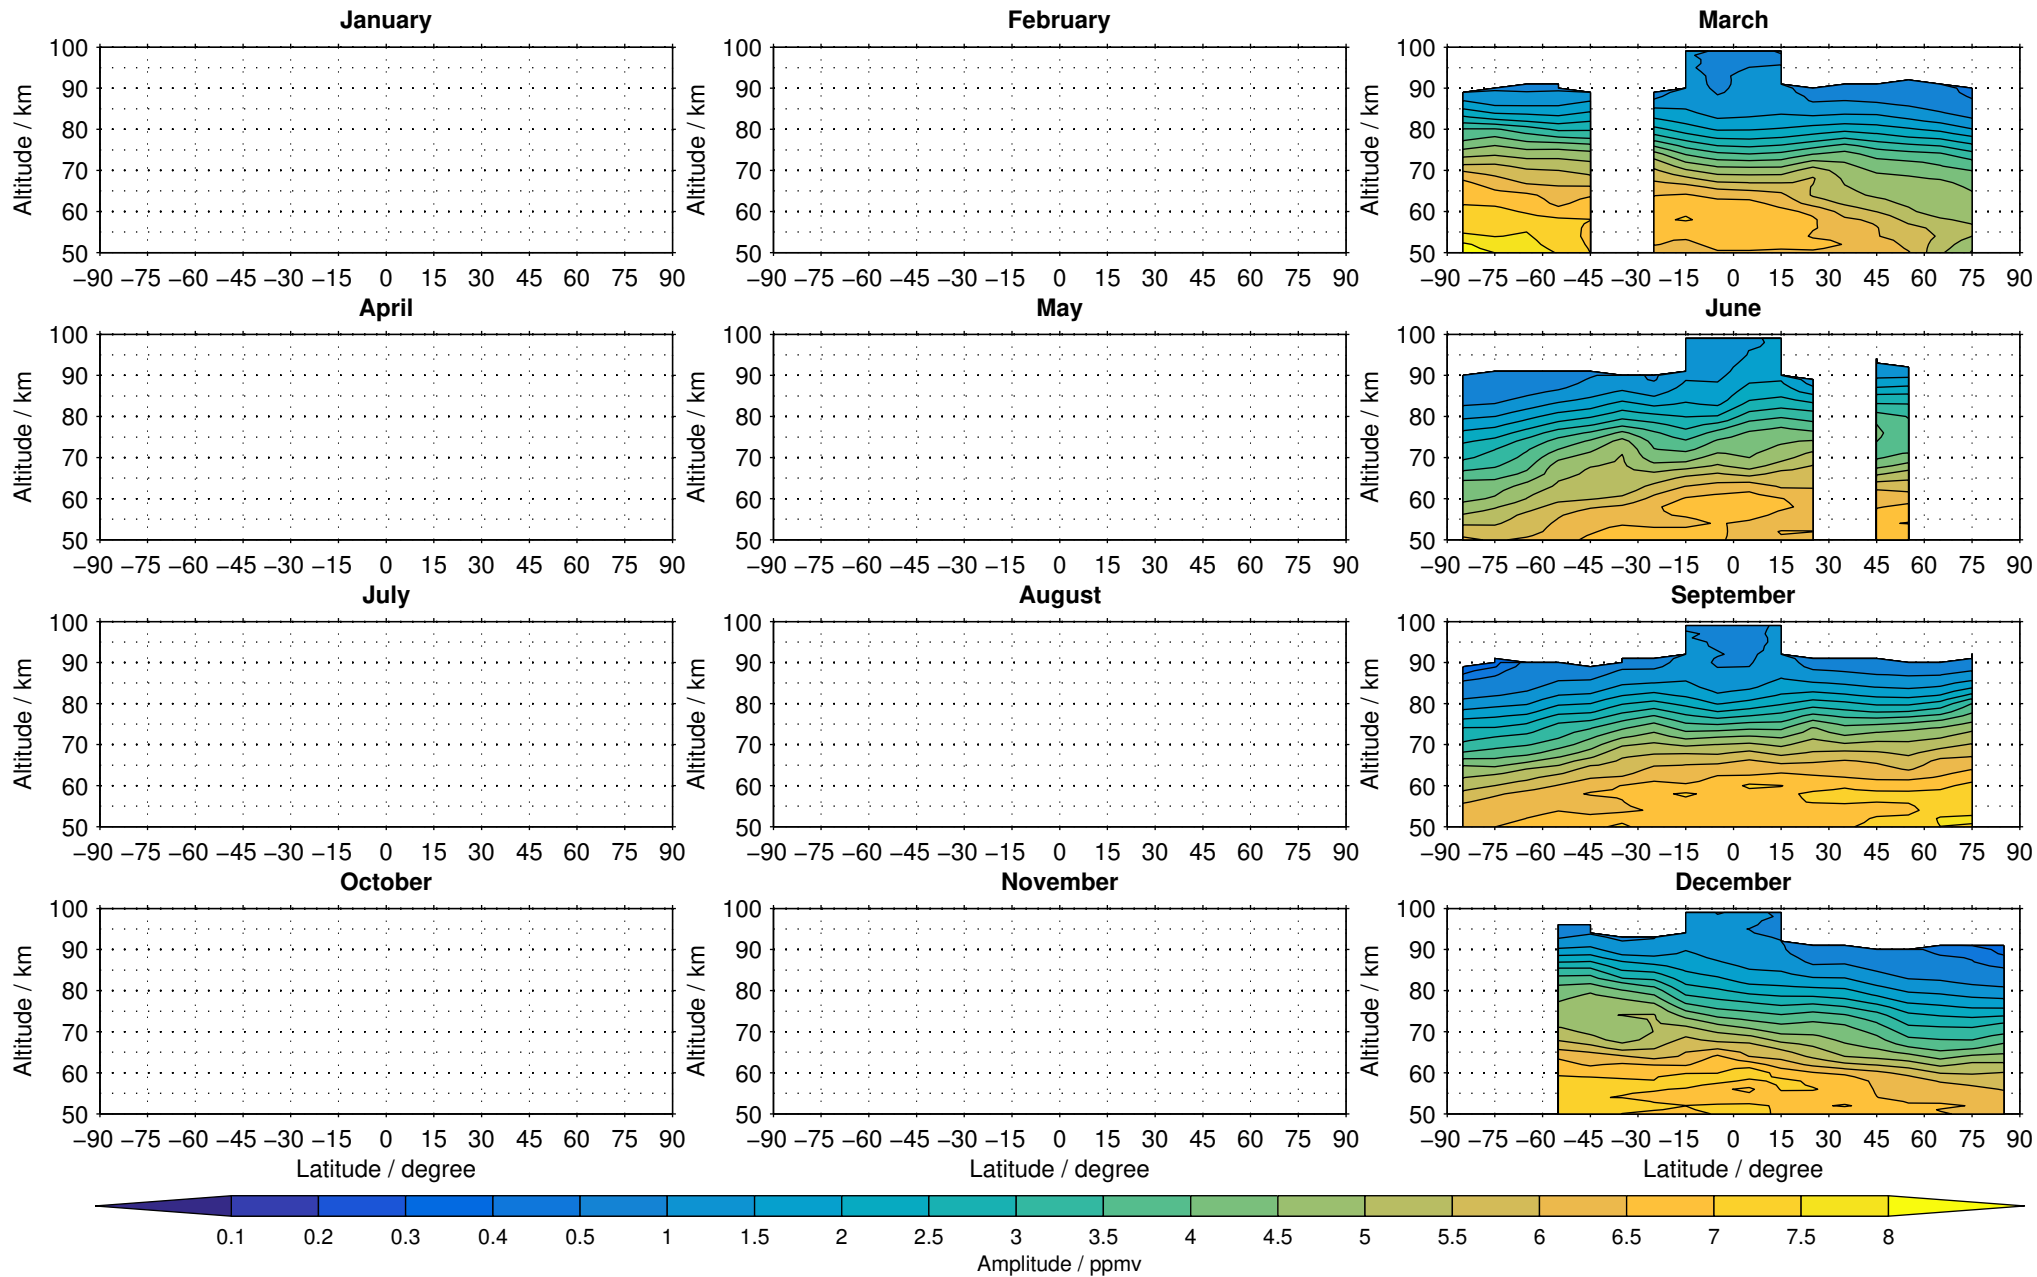

Envisat/MIPAS (IMKIAA) V5R v522 MA nighttime water vapour distribution for 2005

Creation Time:
14-03-2017
10:30:43 LT

Envisat/MIPAS (IMKIAA) V5R v522 MA nighttime water vapour distribution for 2006

Creation Time:
14-03-2017
10:30:44 LT

Envisat/MIPAS (IMKIAA) V5R v522 MA nighttime water vapour distribution for 2007

Creation Time:
14-03-2017
10:30:45 LT

Envisat/MIPAS (IMKIAA) V5R v522 MA nighttime water vapour distribution for 2008

Creation Time:
14-03-2017
10:30:46 LT

Envisat/MIPAS (IMKIAA) V5R v522 MA nighttime water vapour distribution for 2009

Creation Time:
14-03-2017
10:30:47 LT

Envisat/MIPAS (IMKIAA) V5R v522 MA nighttime water vapour distribution for 2010

Creation Time:
14-03-2017
10:30:48 LT

Envisat/MIPAS (IMKIAA) V5R v522 MA nighttime water vapour distribution for 2011

Creation Time:
14-03-2017
10:30:49 LT

Envisat/MIPAS (IMKIAA) V5R v522 MA nighttime water vapour distribution for 2012

Creation Time:
14-03-2017
10:30:51 LT