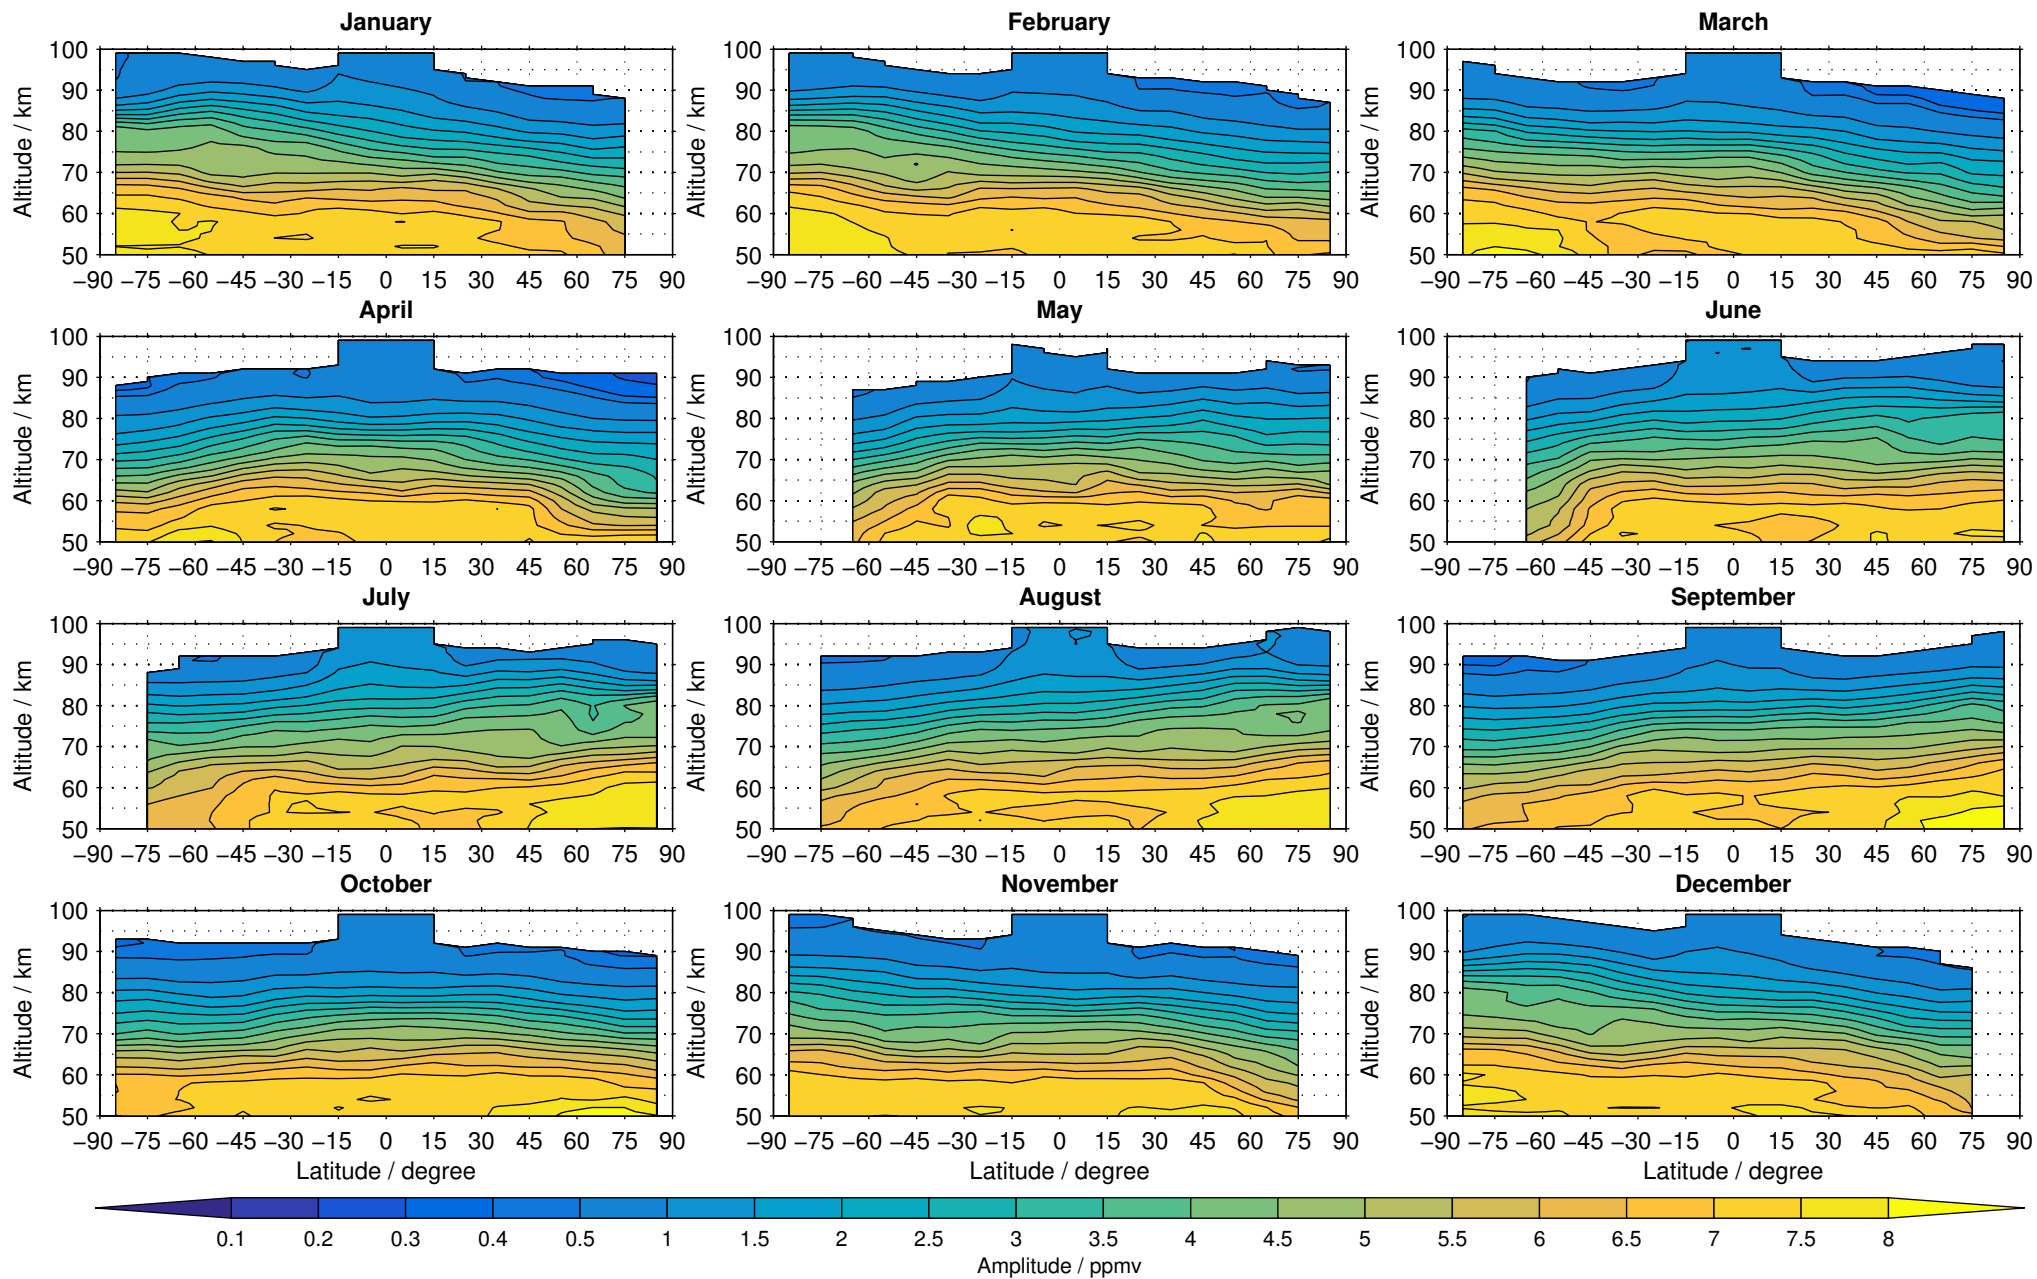

Envisat/MIPAS (IMKIAA) V5R v522 MA daytime water vapour distribution for 2005

Creation Time:
14-03-2017
10:30:31 LT

Envisat/MIPAS (IMKIAA) V5R v522 MA daytime water vapour distribution for 2006

Creation Time:
14-03-2017
10:30:32 LT

Envisat/MIPAS (IMKIAA) V5R v522 MA daytime water vapour distribution for 2007

Creation Time:
14-03-2017
10:30:33 LT

Envisat/MIPAS (IMKIAA) V5R v522 MA daytime water vapour distribution for 2008

Creation Time:
14-03-2017
10:30:34 LT

Envisat/MIPAS (IMKIAA) V5R v522 MA daytime water vapour distribution for 2009

Creation Time:
14-03-2017
10:30:35 LT

Envisat/MIPAS (IMKIAA) V5R v522 MA daytime water vapour distribution for 2010

Creation Time:
14-03-2017
10:30:37 LT

Envisat/MIPAS (IMKIAA) V5R v522 MA daytime water vapour distribution for 2011

Creation Time:
14-03-2017
10:30:38 LT

Envisat/MIPAS (IMKIAA) V5R v522 MA daytime water vapour distribution for 2012

Creation Time:
14-03-2017
10:30:39 LT