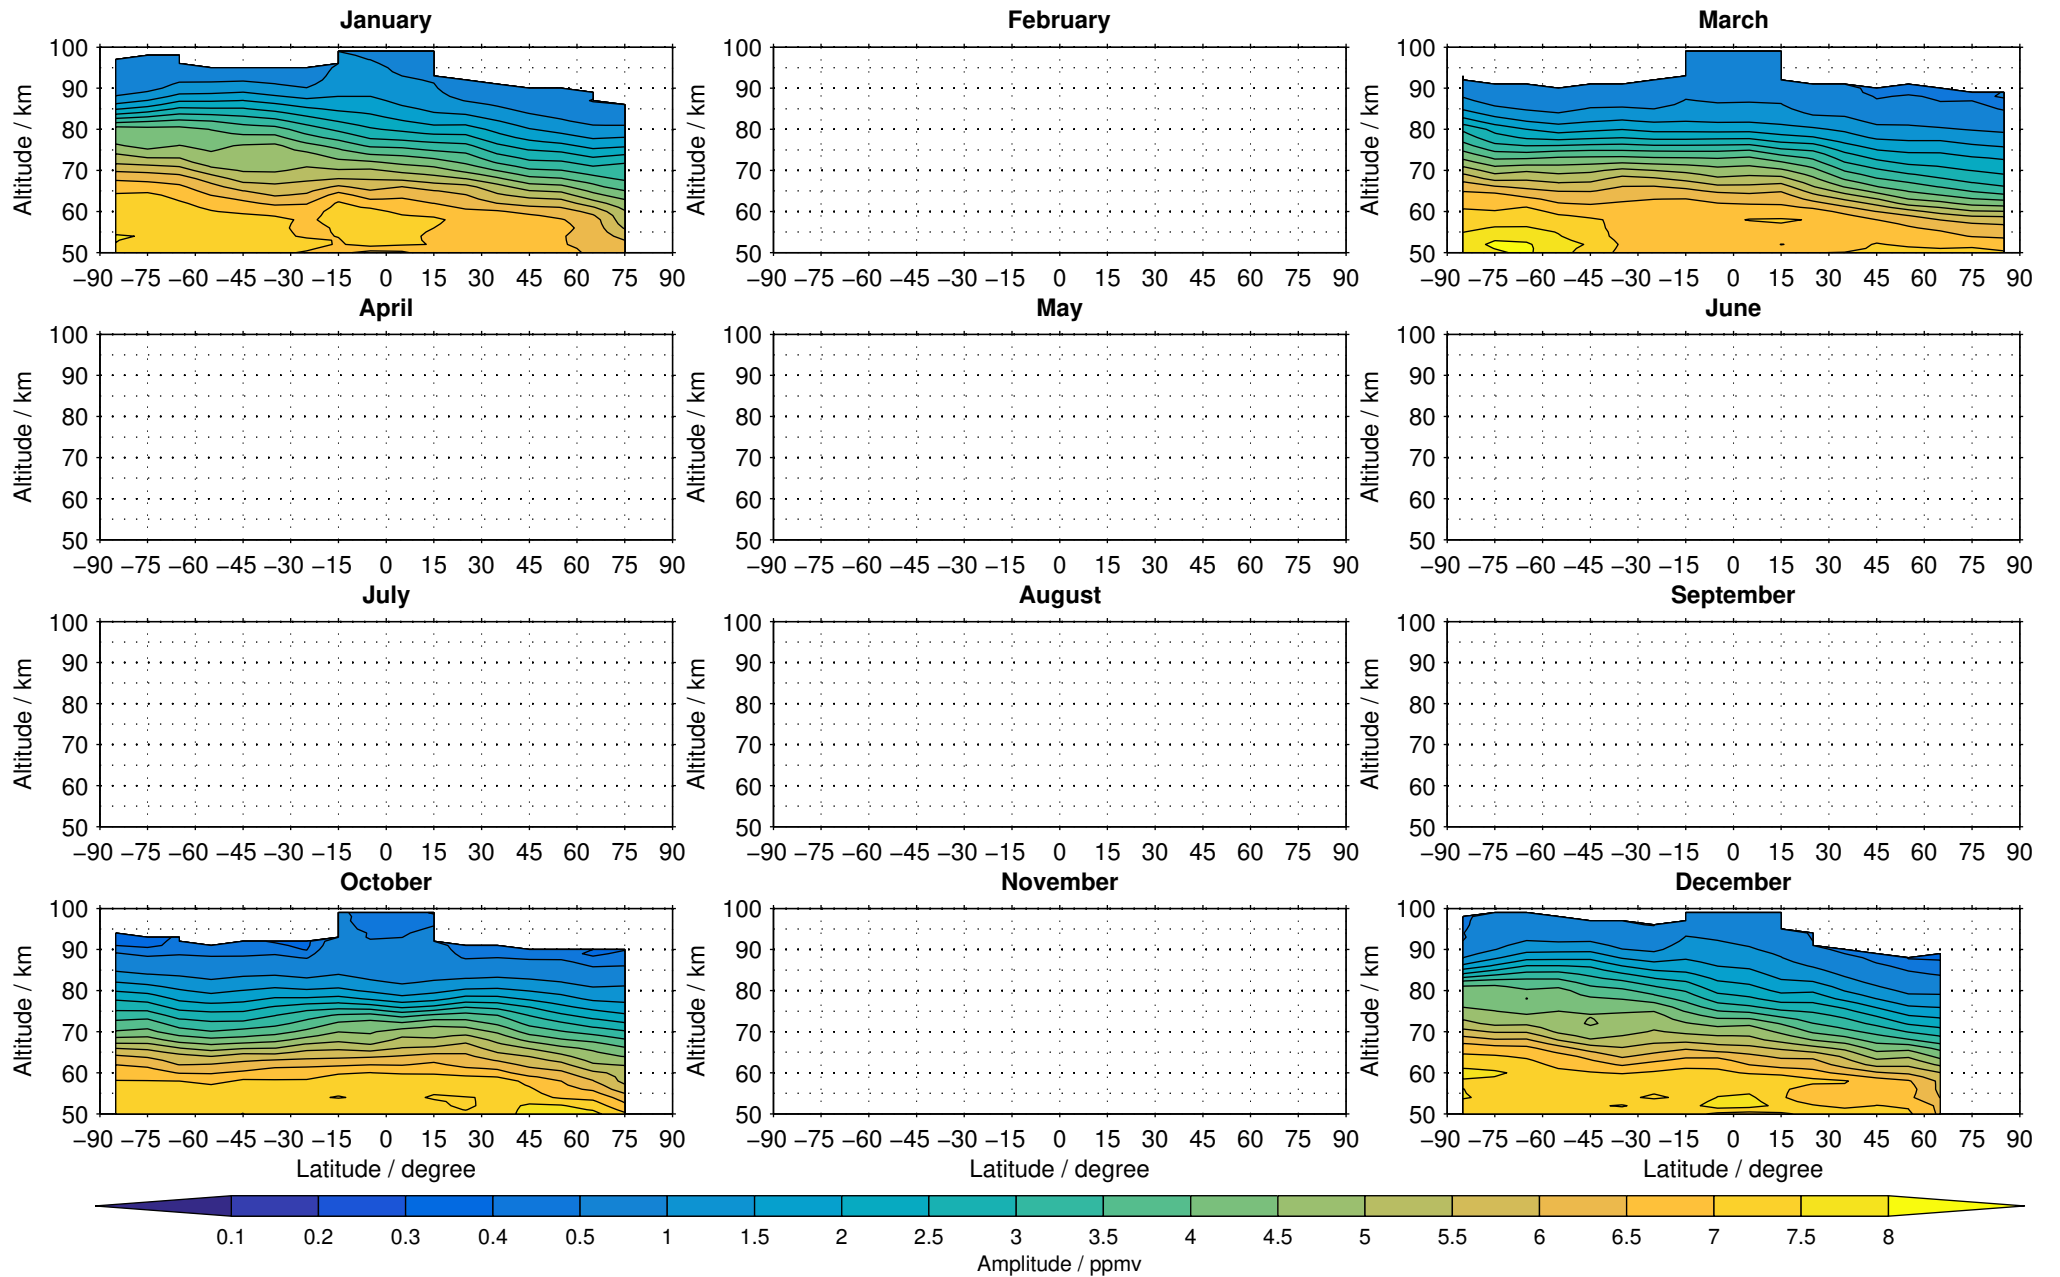

Envisat/MIPAS (IMKIAA) V5R v522 MA daytime water vapour distribution for 2005

Creation Time:
14-03-2017
10:30:31 LT

Envisat/MIPAS (IMKIAA) V5R v522 MA daytime water vapour distribution for 2006

Creation Time:
14-03-2017
10:30:32 LT

Envisat/MIPAS (IMKIAA) V5R v522 MA daytime water vapour distribution for 2007

Creation Time:
14-03-2017
10:30:33 LT

Envisat/MIPAS (IMKIAA) V5R v522 MA daytime water vapour distribution for 2008

Creation Time:
14-03-2017
10:30:34 LT

Envisat/MIPAS (IMKIAA) V5R v522 MA daytime water vapour distribution for 2009

Creation Time:
14-03-2017
10:30:35 LT

Envisat/MIPAS (IMKIAA) V5R v522 MA daytime water vapour distribution for 2010

Creation Time:
14-03-2017
10:30:37 LT