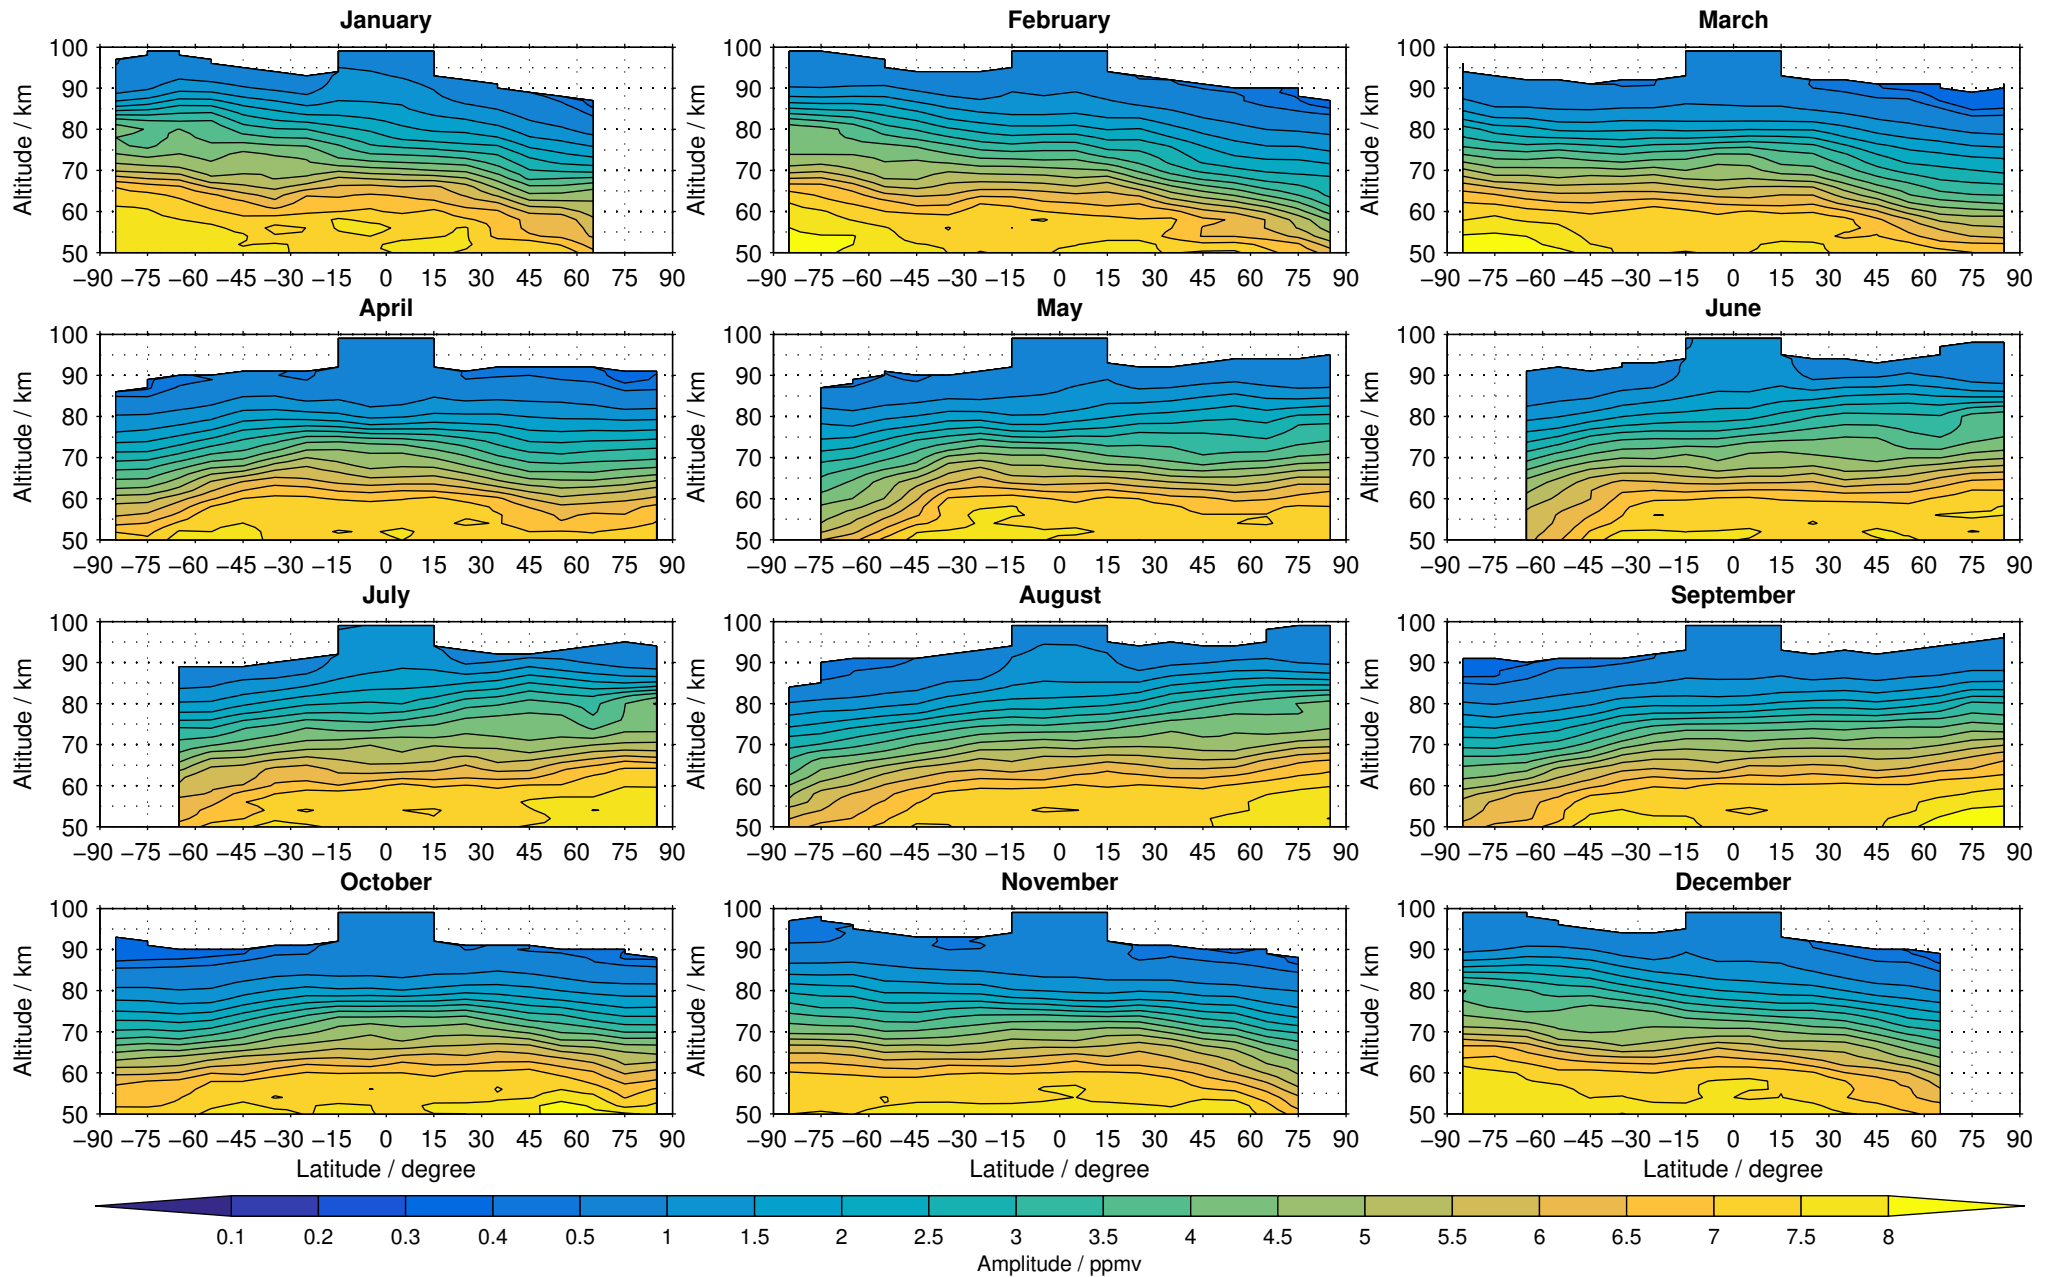

Envisat/MIPAS (IMKIAA) V5R v522 MA daytime water vapour distribution for 2007

Creation Time:
14-03-2017
10:30:33 LT

Envisat/MIPAS (IMKIAA) V5R v522 MA daytime water vapour distribution for 2008

Creation Time:
14-03-2017
10:30:34 LT

Envisat/MIPAS (IMKIAA) V5R v522 MA daytime water vapour distribution for 2009

Creation Time:
14-03-2017
10:30:35 LT

Envisat/MIPAS (IMKIAA) V5R v522 MA daytime water vapour distribution for 2010

Creation Time:
14-03-2017
10:30:37 LT

Envisat/MIPAS (IMKIAA) V5R v522 MA daytime water vapour distribution for 2011

Creation Time:
14-03-2017
10:30:38 LT

Envisat/MIPAS (IMKIAA) V5R v522 MA daytime water vapour distribution for 2012

Creation Time:
14-03-2017
10:30:39 LT