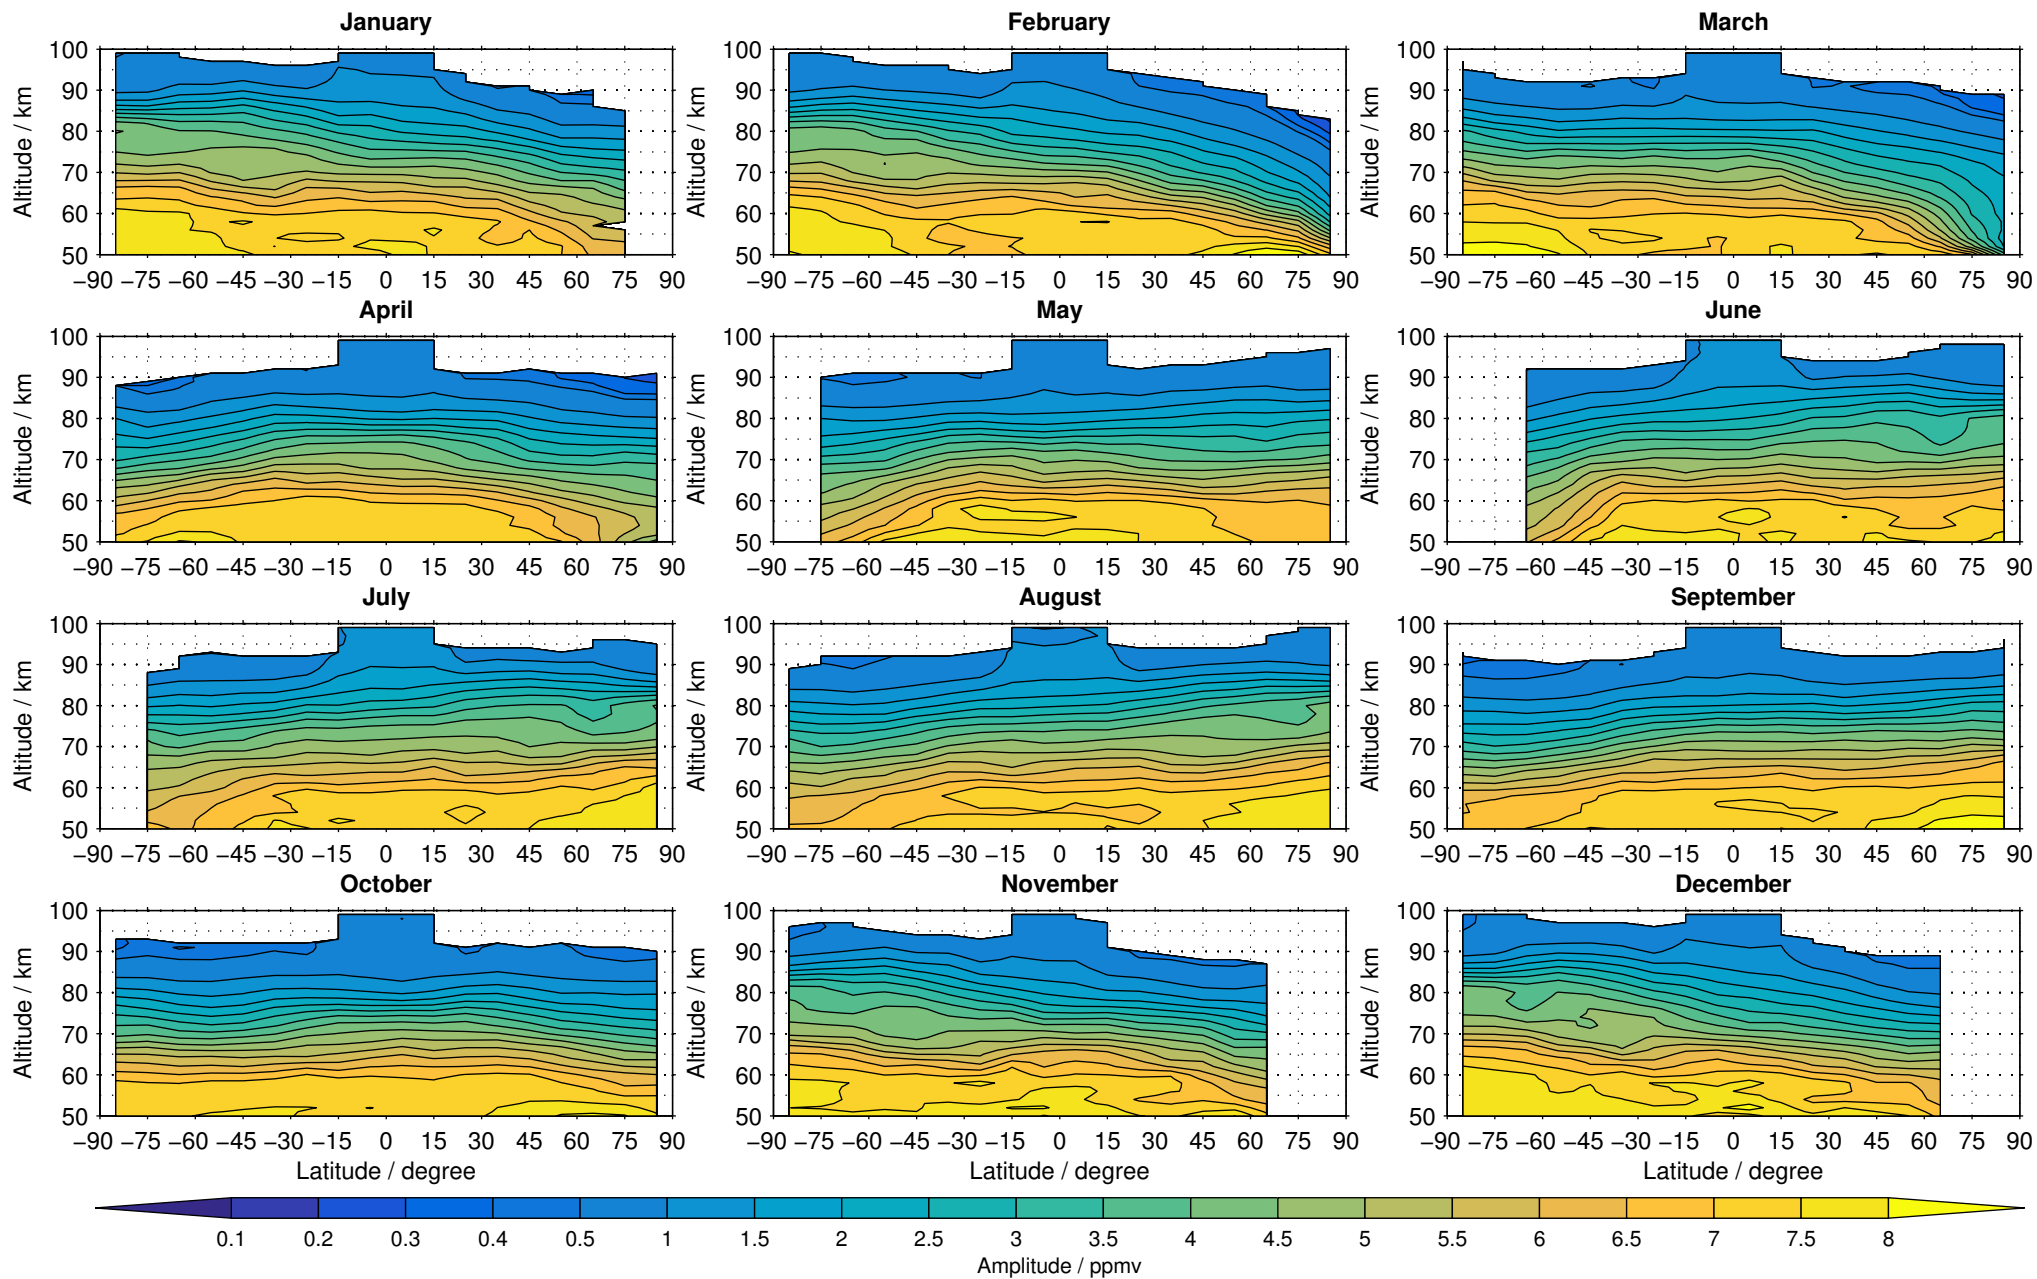

Envisat/MIPAS (IMKIAA) V5R v522 MA daytime water vapour distribution for 2005

Creation Time:
14-03-2017
10:30:31 LT

Envisat/MIPAS (IMKIAA) V5R v522 MA daytime water vapour distribution for 2006

Creation Time:
14-03-2017
10:30:32 LT

Envisat/MIPAS (IMKIAA) V5R v522 MA daytime water vapour distribution for 2007

Creation Time:
14-03-2017
10:30:33 LT

Envisat/MIPAS (IMKIAA) V5R v522 MA daytime water vapour distribution for 2008

Creation Time:
14-03-2017
10:30:34 LT

Envisat/MIPAS (IMKIAA) V5R v522 MA daytime water vapour distribution for 2009

Creation Time:
14-03-2017
10:30:35 LT

Envisat/MIPAS (IMKIAA) V5R v522 MA daytime water vapour distribution for 2010

Creation Time:
14-03-2017
10:30:37 LT

Envisat/MIPAS (IMKIAA) V5R v522 MA daytime water vapour distribution for 2011

Creation Time:
14-03-2017
10:30:38 LT

Envisat/MIPAS (IMKIAA) V5R v522 MA daytime water vapour distribution for 2012

Creation Time:
14-03-2017
10:30:39 LT