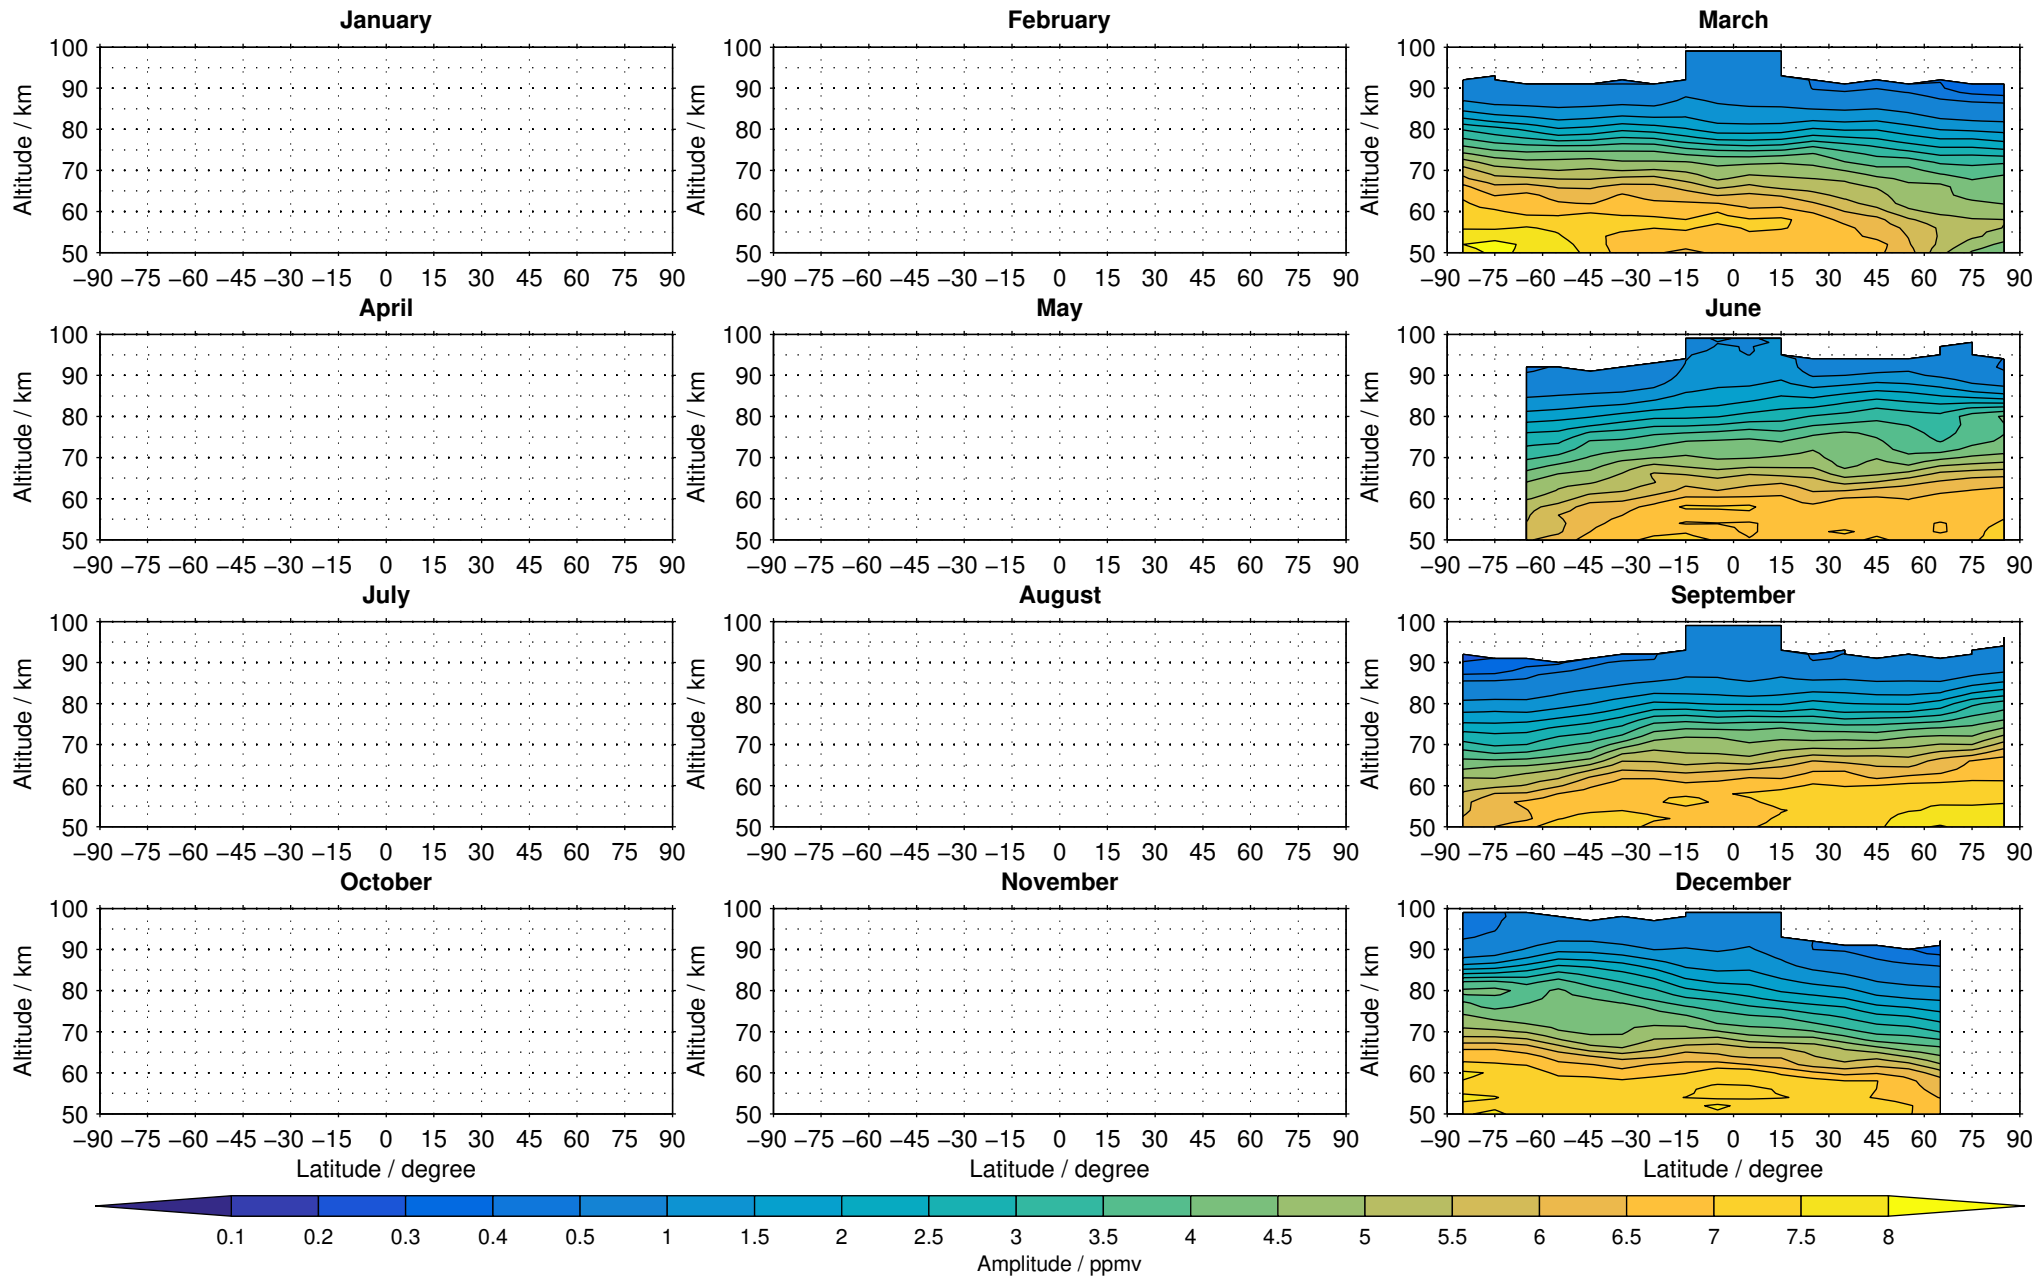

Envisat/MIPAS (IMKIAA) V5R v522 MA daytime water vapour distribution for 2005

Creation Time:
14-03-2017
10:30:31 LT

Envisat/MIPAS (IMKIAA) V5R v522 MA daytime water vapour distribution for 2006

Creation Time:
14-03-2017
10:30:32 LT

Envisat/MIPAS (IMKIAA) V5R v522 MA daytime water vapour distribution for 2007

Creation Time:
14-03-2017
10:30:33 LT

Envisat/MIPAS (IMKIAA) V5R v522 MA daytime water vapour distribution for 2008

Creation Time:
14-03-2017
10:30:34 LT

Envisat/MIPAS (IMKIAA) V5R v522 MA daytime water vapour distribution for 2009

Creation Time:
14-03-2017
10:30:35 LT

Envisat/MIPAS (IMKIAA) V5R v522 MA daytime water vapour distribution for 2010

Creation Time:
14-03-2017
10:30:37 LT