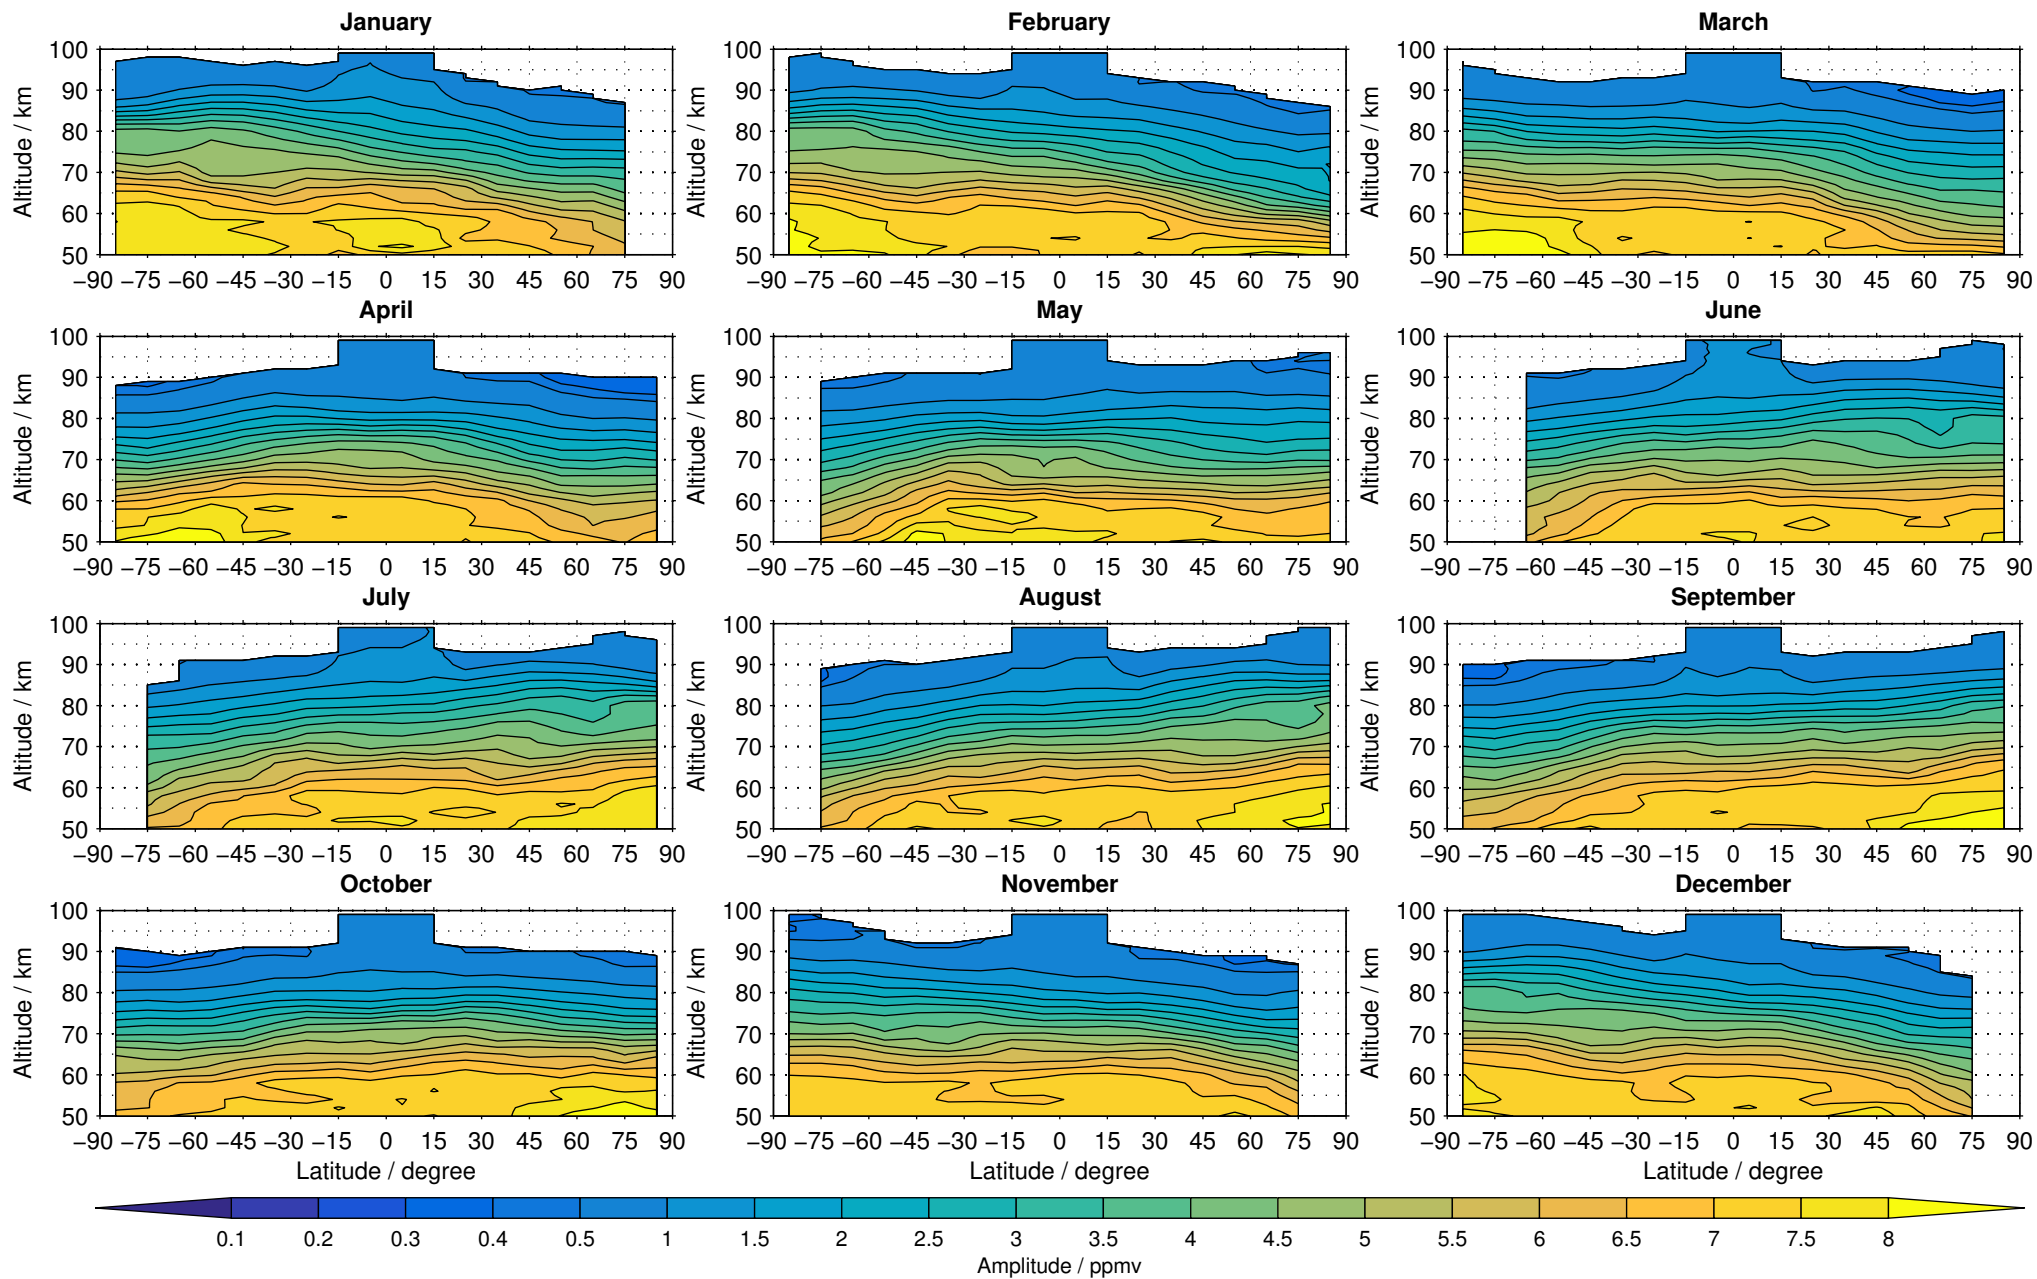

Envisat/MIPAS (IMKIAA) V5R v522 MA daytime water vapour distribution for 2005

Creation Time:
14-03-2017
10:30:31 LT

Envisat/MIPAS (IMKIAA) V5R v522 MA daytime water vapour distribution for 2006

Creation Time:
14-03-2017
10:30:32 LT

Envisat/MIPAS (IMKIAA) V5R v522 MA daytime water vapour distribution for 2007

Creation Time:
14-03-2017
10:30:33 LT

Envisat/MIPAS (IMKIAA) V5R v522 MA daytime water vapour distribution for 2008

Creation Time:
14-03-2017
10:30:34 LT

Envisat/MIPAS (IMKIAA) V5R v522 MA daytime water vapour distribution for 2009

Creation Time:
14-03-2017
10:30:35 LT

Envisat/MIPAS (IMKIAA) V5R v522 MA daytime water vapour distribution for 2010

Creation Time:
14-03-2017
10:30:37 LT

Envisat/MIPAS (IMKIAA) V5R v522 MA daytime water vapour distribution for 2011

Creation Time:
14-03-2017
10:30:38 LT

Envisat/MIPAS (IMKIAA) V5R v522 MA daytime water vapour distribution for 2012

Creation Time:
14-03-2017
10:30:39 LT