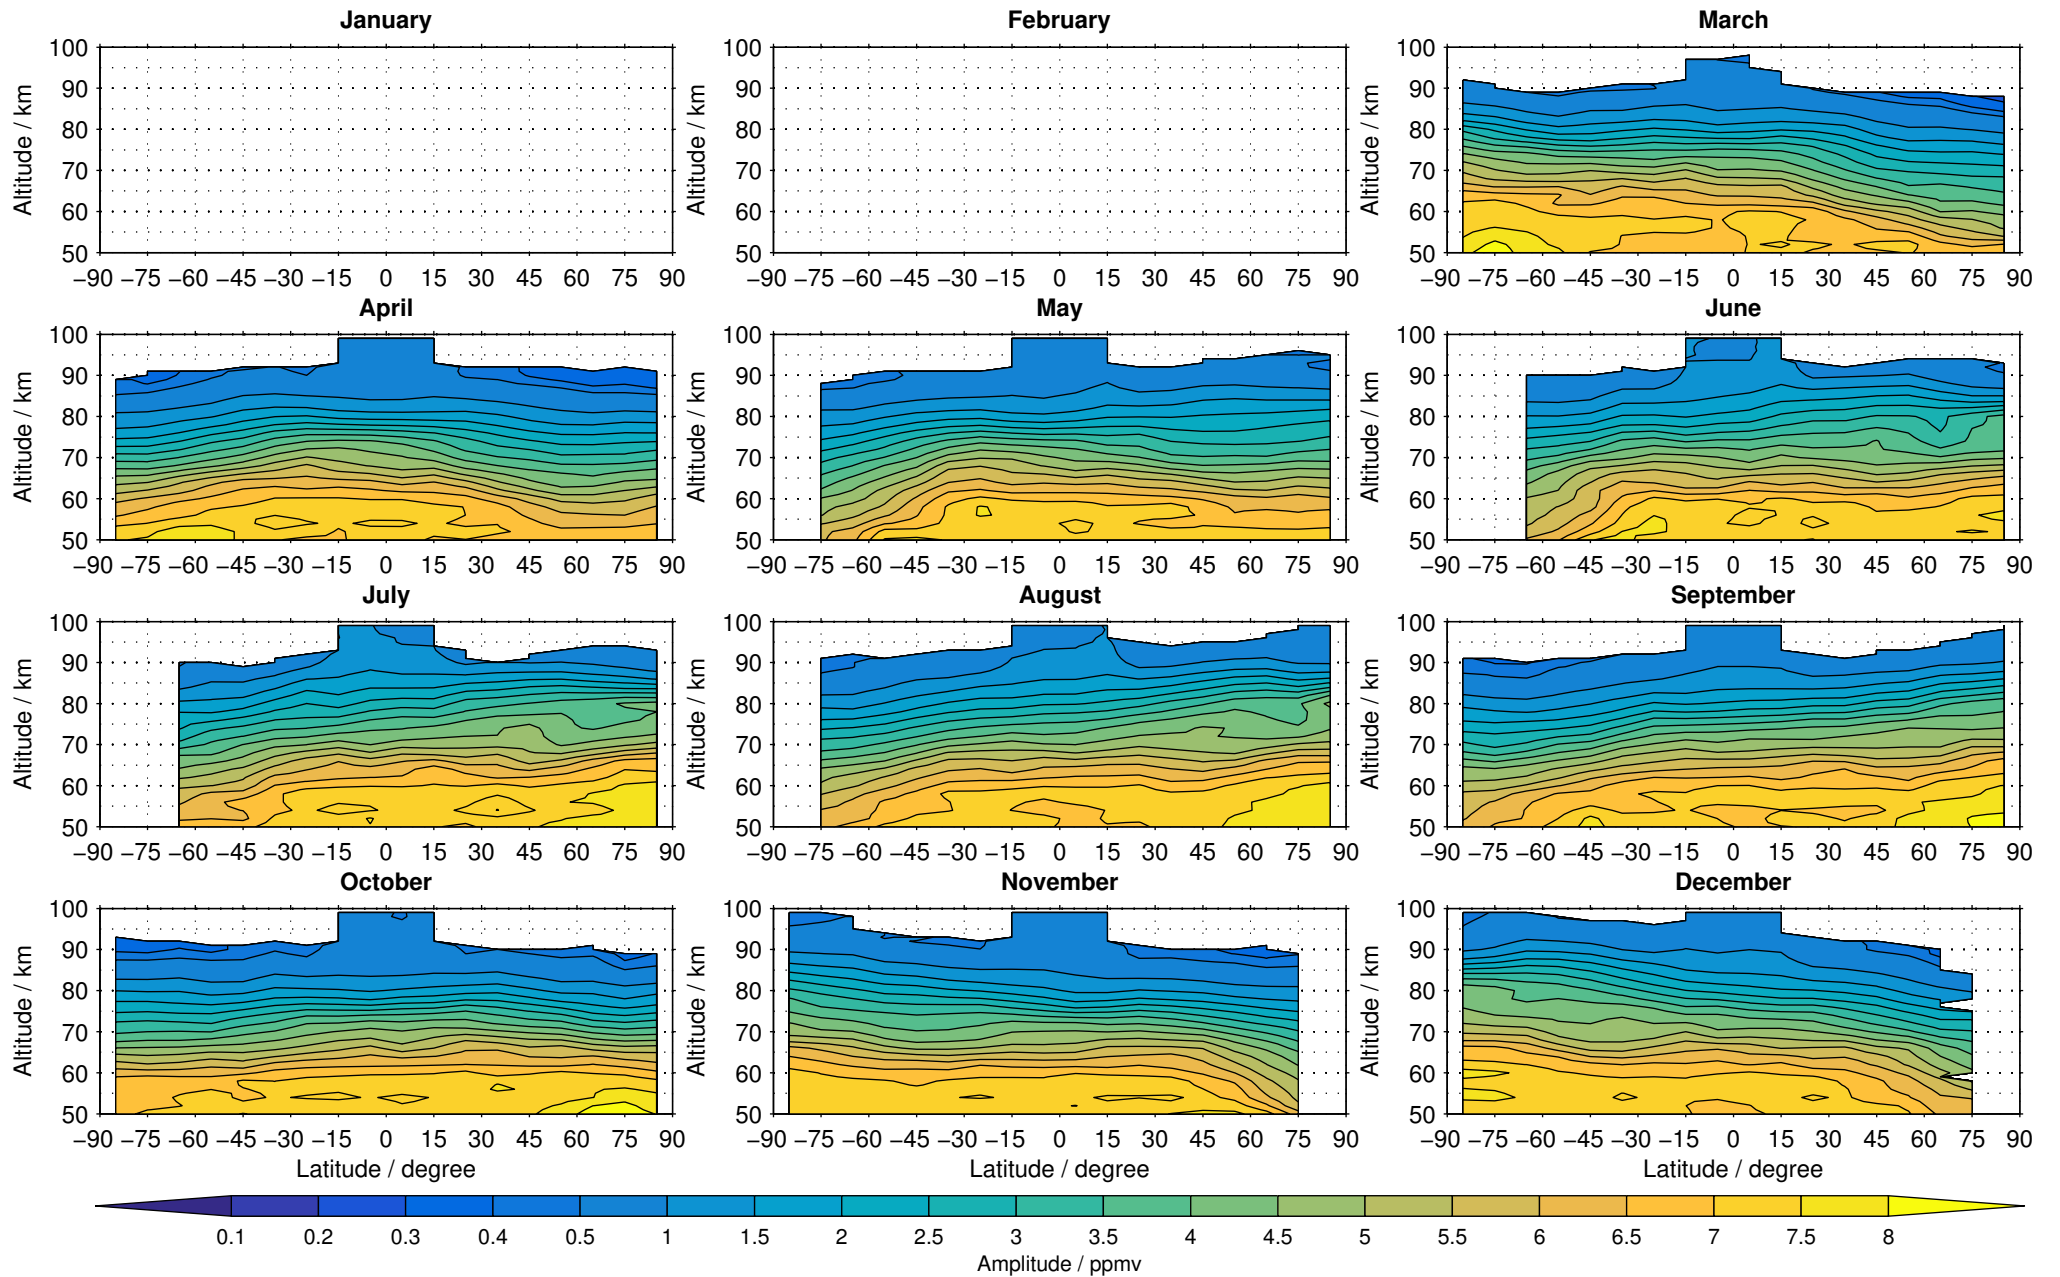

Envisat/MIPAS (IMKIAA) V5R v522 MA daytime water vapour distribution for 2005

Creation Time:
14-03-2017
10:30:31 LT

Envisat/MIPAS (IMKIAA) V5R v522 MA daytime water vapour distribution for 2006

Creation Time:
14-03-2017
10:30:32 LT

Envisat/MIPAS (IMKIAA) V5R v522 MA daytime water vapour distribution for 2007

Creation Time:
14-03-2017
10:30:33 LT

Envisat/MIPAS (IMKIAA) V5R v522 MA daytime water vapour distribution for 2008

Creation Time:
14-03-2017
10:30:34 LT

Envisat/MIPAS (IMKIAA) V5R v522 MA daytime water vapour distribution for 2009

Creation Time:
14-03-2017
10:30:35 LT

Envisat/MIPAS (IMKIAA) V5R v522 MA daytime water vapour distribution for 2010

Creation Time:
14-03-2017
10:30:37 LT