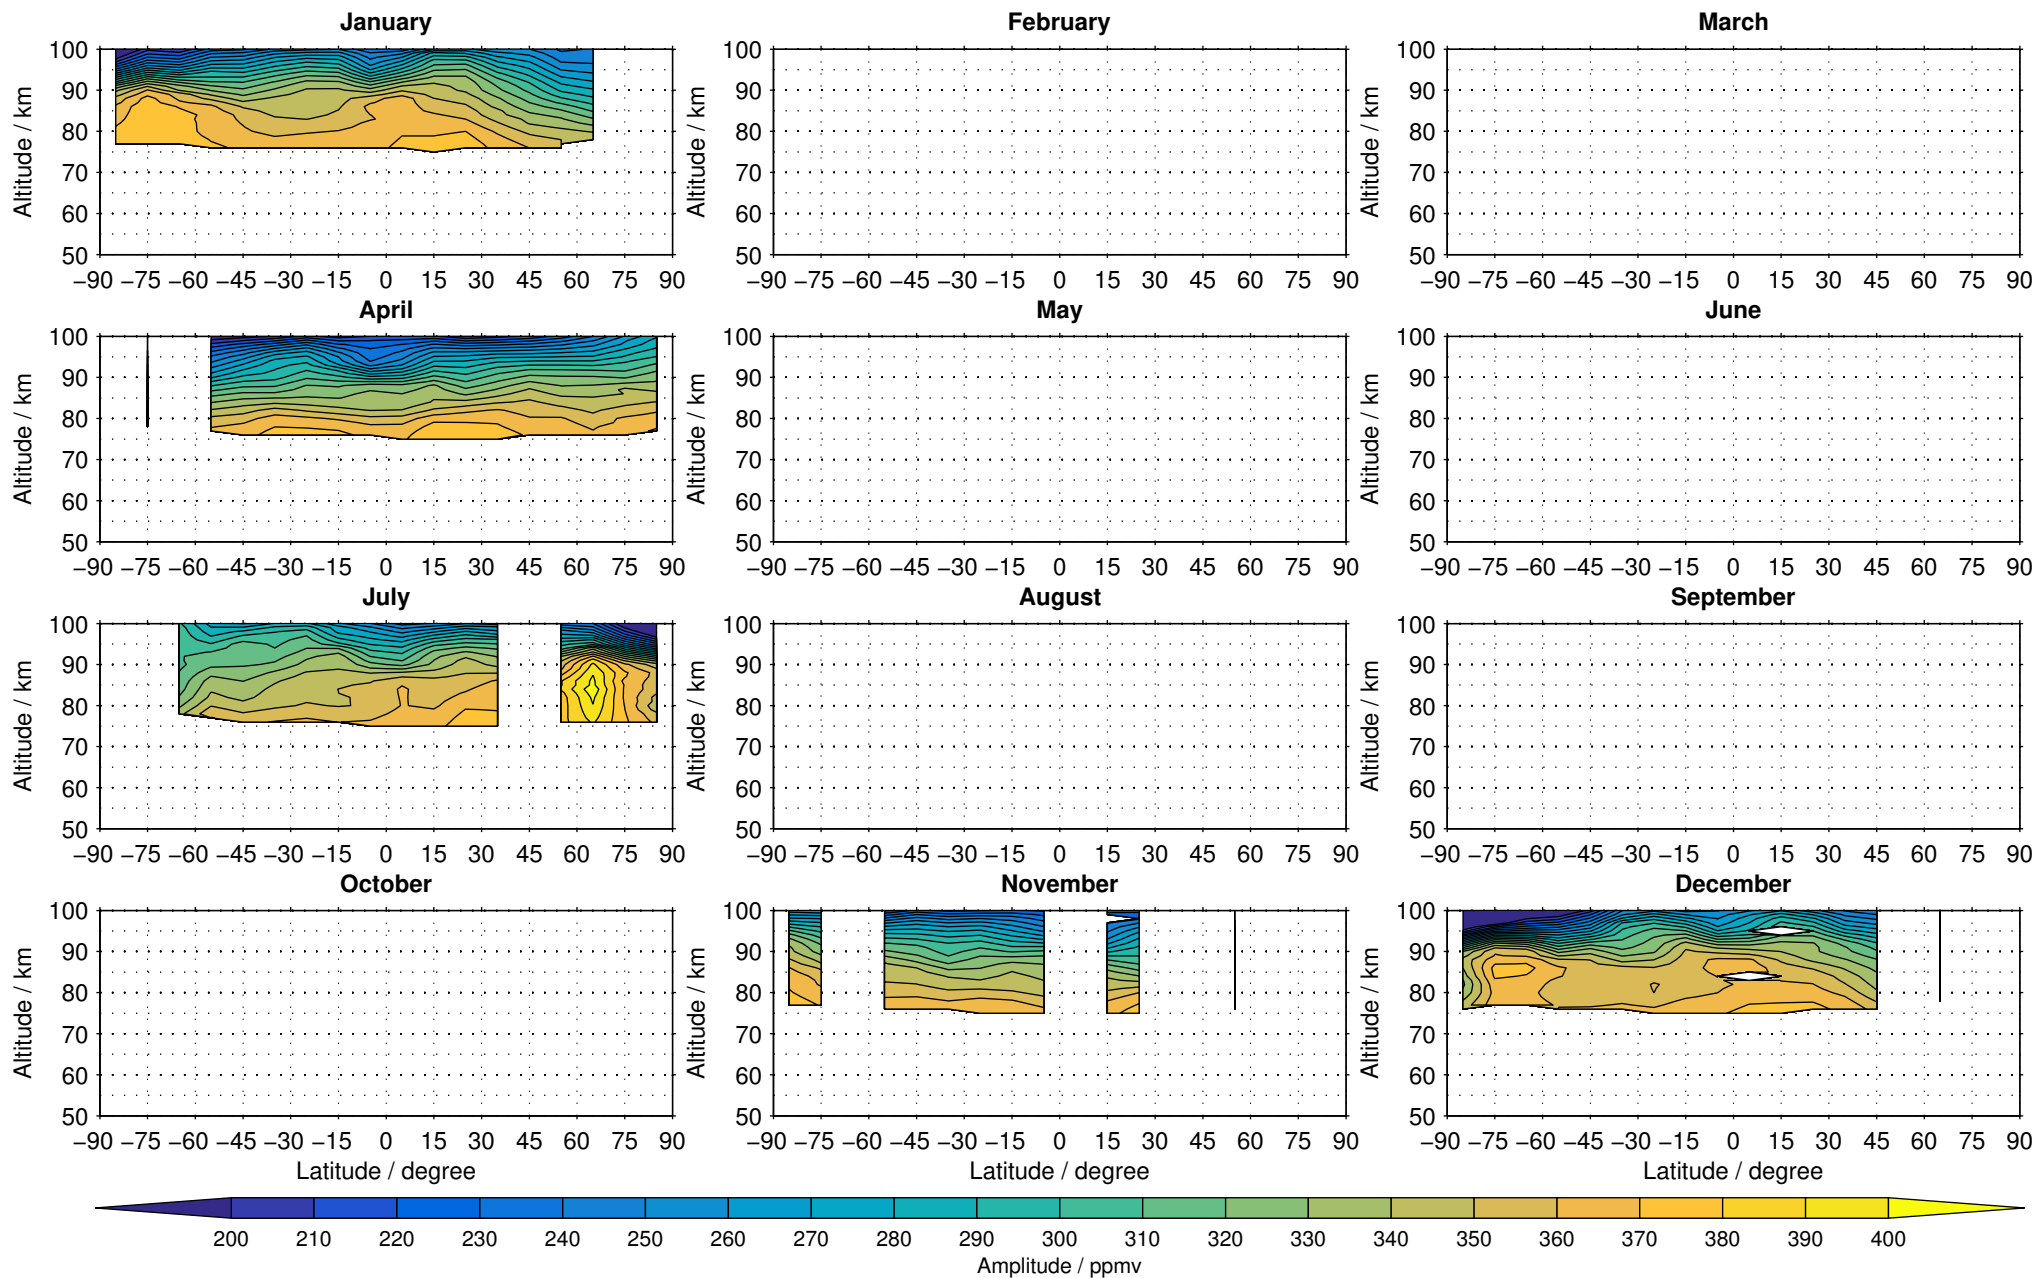

Envisat/MIPAS (IMKIAA) V5R v622 UA carbon dioxide distribution for 2005

Creation Time:
11-04-2017
21:17:02 LT

Envisat/MIPAS (IMKIAA) V5R v622 UA carbon dioxide distribution for 2006

Creation Time:
11-04-2017
21:17:07 LT

Envisat/MIPAS (IMKIAA) V5R v622 UA carbon dioxide distribution for 2007

Creation Time:
11-04-2017
21:17:08 LT

Envisat/MIPAS (IMKIAA) V5R v622 UA carbon dioxide distribution for 2008

Creation Time:
11-04-2017
21:17:09 LT

Envisat/MIPAS (IMKIAA) V5R v622 UA carbon dioxide distribution for 2009

Creation Time:
11-04-2017
21:17:10 LT

Envisat/MIPAS (IMKIAA) V5R v622 UA carbon dioxide distribution for 2010

Creation Time:
11-04-2017
21:17:12 LT