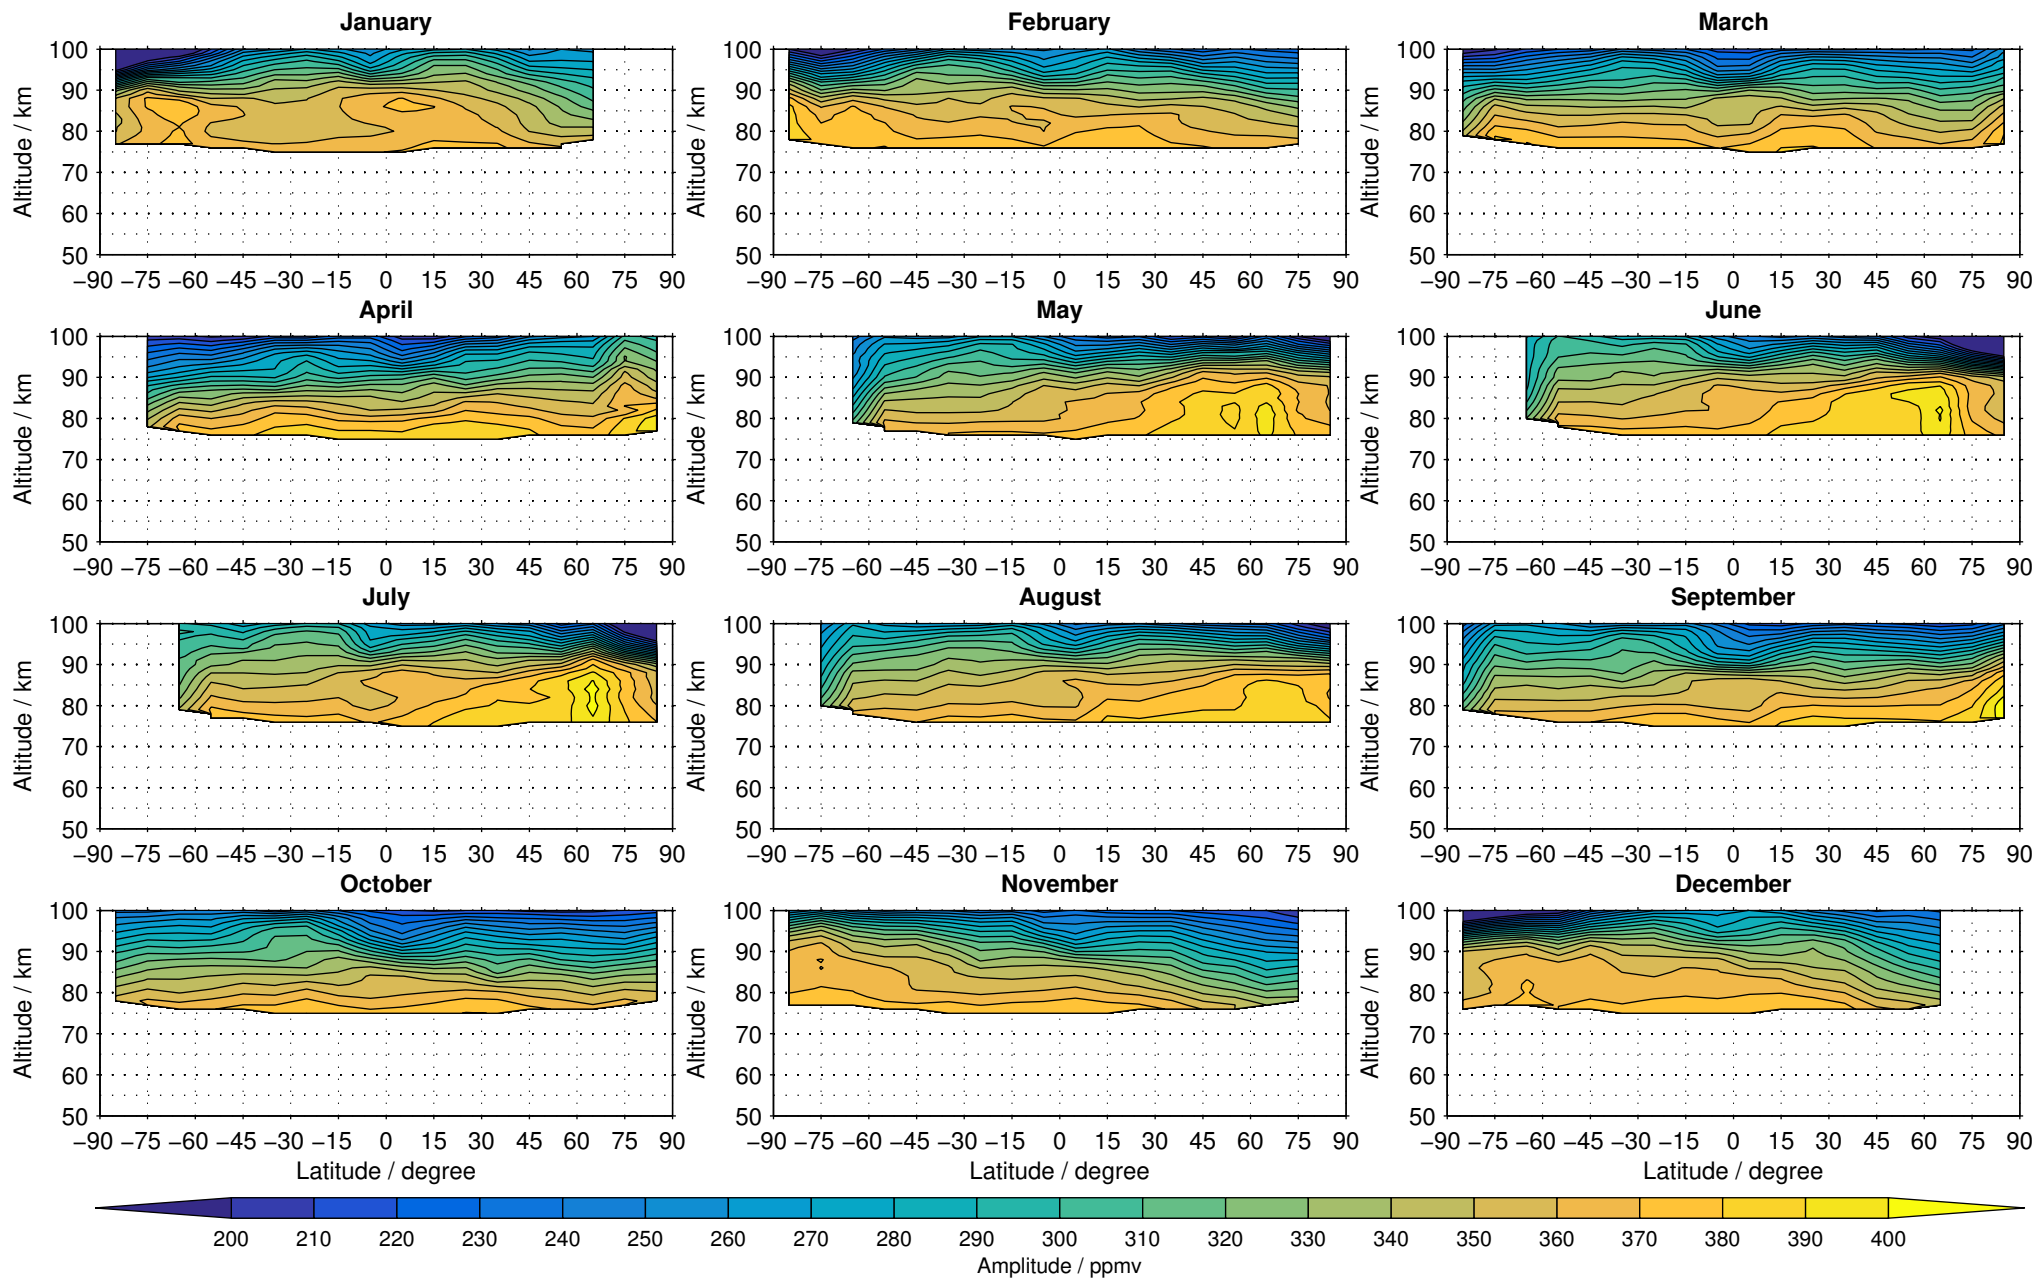

Envisat/MIPAS (IMKIAA) V5R v622 UA carbon dioxide distribution for 2007

Creation Time:
11-04-2017
21:17:08 LT

Envisat/MIPAS (IMKIAA) V5R v622 UA carbon dioxide distribution for 2008

Creation Time:
11-04-2017
21:17:09 LT

Envisat/MIPAS (IMKIAA) V5R v622 UA carbon dioxide distribution for 2009

Creation Time:
11-04-2017
21:17:10 LT

Envisat/MIPAS (IMKIAA) V5R v622 UA carbon dioxide distribution for 2010

Creation Time:
11-04-2017
21:17:12 LT