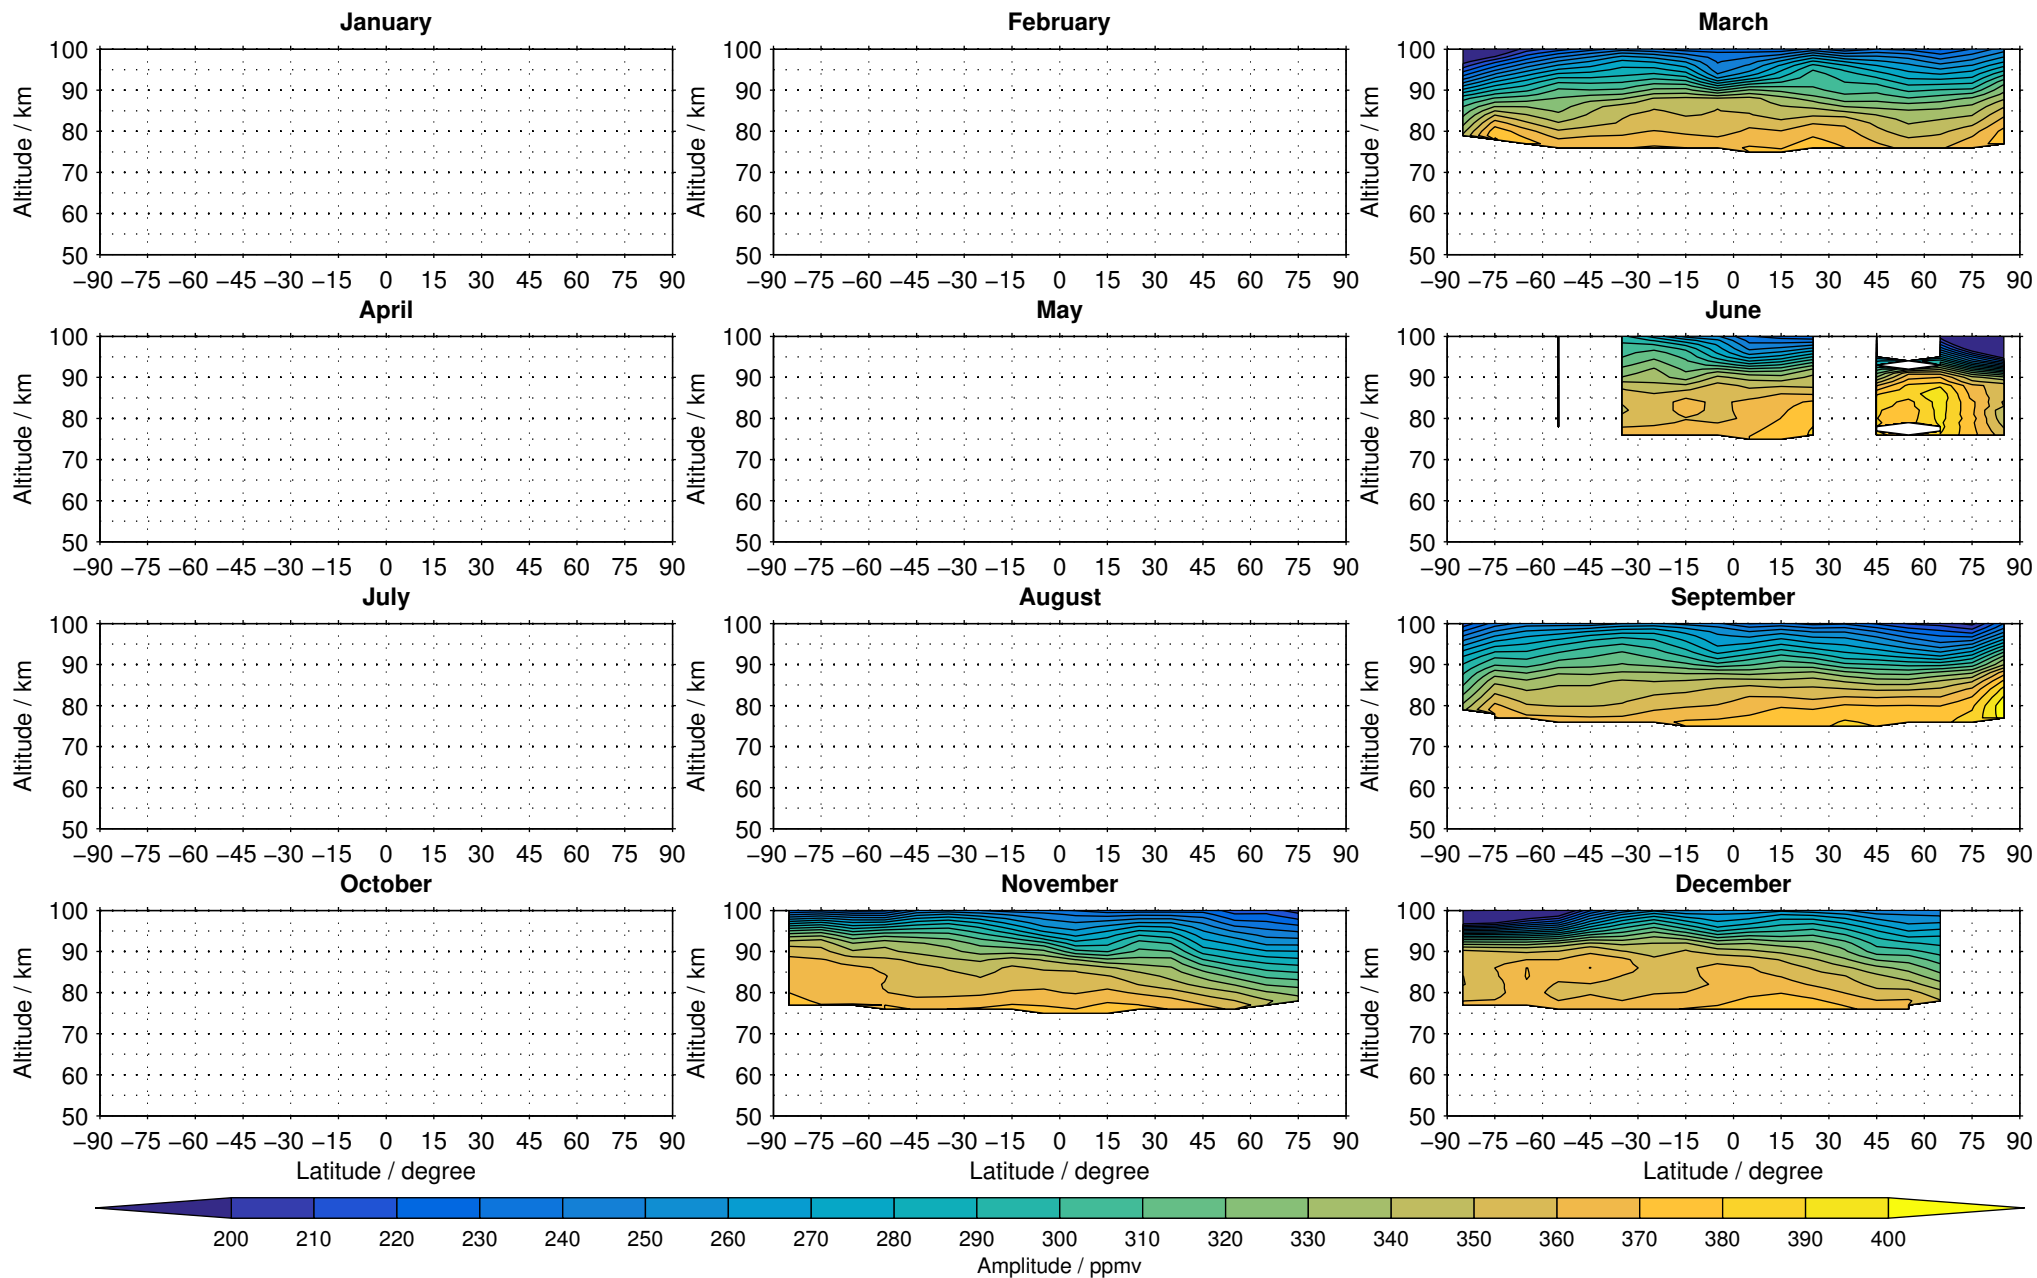

Envisat/MIPAS (IMKIAA) V5R v622 UA carbon dioxide distribution for 2005

Creation Time:
11-04-2017
21:17:02 LT

Envisat/MIPAS (IMKIAA) V5R v622 UA carbon dioxide distribution for 2006

Creation Time:
11-04-2017
21:17:07 LT

Envisat/MIPAS (IMKIAA) V5R v622 UA carbon dioxide distribution for 2007

Creation Time:
11-04-2017
21:17:08 LT

Envisat/MIPAS (IMKIAA) V5R v622 UA carbon dioxide distribution for 2008

Creation Time:
11-04-2017
21:17:09 LT

Envisat/MIPAS (IMKIAA) V5R v622 UA carbon dioxide distribution for 2009

Creation Time:
11-04-2017
21:17:10 LT

Envisat/MIPAS (IMKIAA) V5R v622 UA carbon dioxide distribution for 2010

Creation Time:
11-04-2017
21:17:12 LT