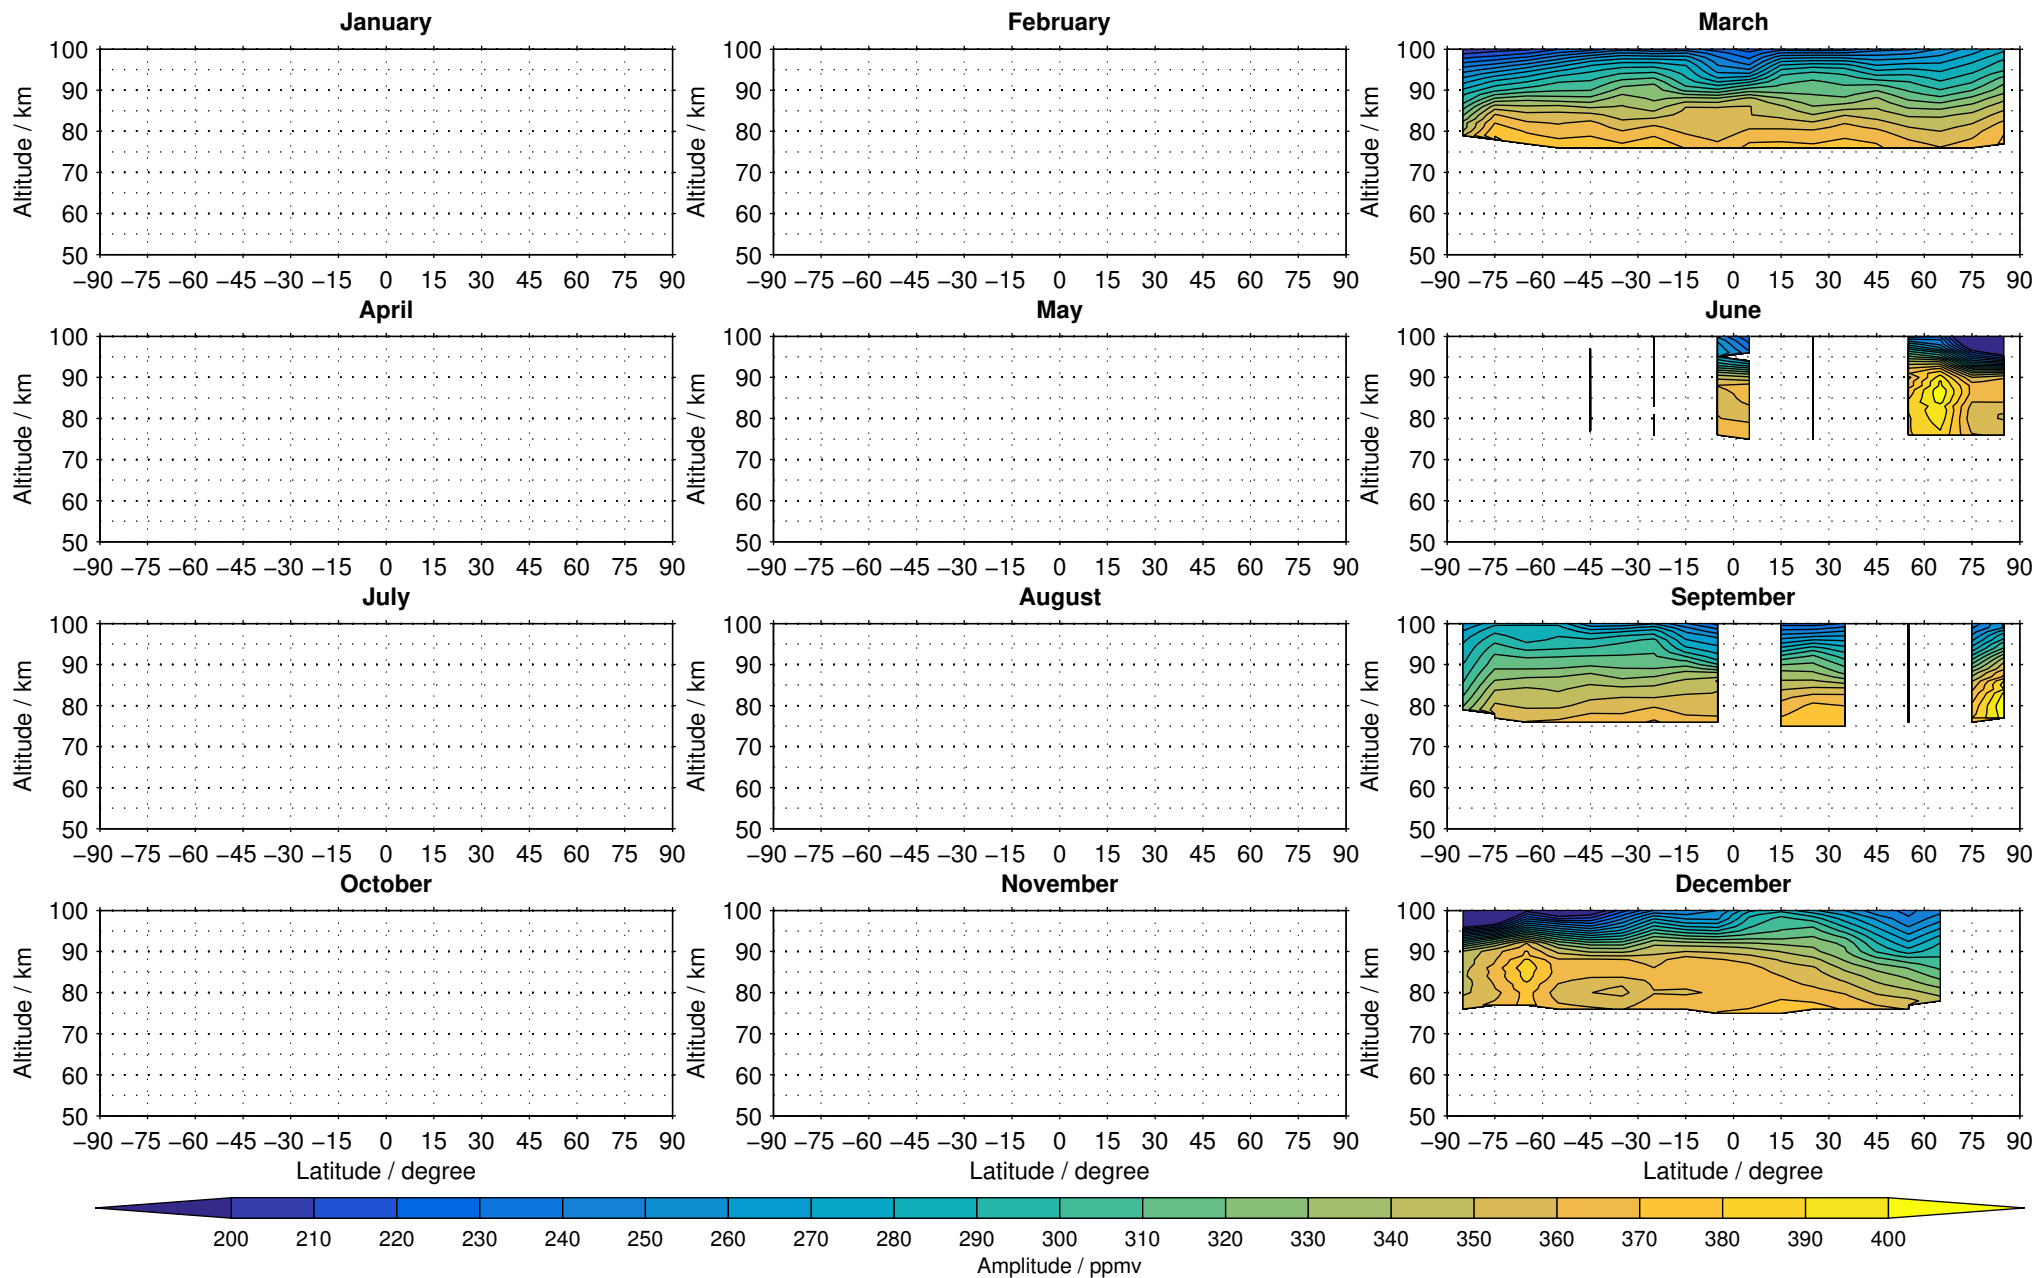

Envisat/MIPAS (IMKIAA) V5R v622 UA carbon dioxide distribution for 2005

Creation Time:
11-04-2017
21:17:02 LT

Envisat/MIPAS (IMKIAA) V5R v622 UA carbon dioxide distribution for 2006

Creation Time:
11-04-2017
21:17:07 LT

Envisat/MIPAS (IMKIAA) V5R v622 UA carbon dioxide distribution for 2007

Creation Time:
11-04-2017
21:17:08 LT

Envisat/MIPAS (IMKIAA) V5R v622 UA carbon dioxide distribution for 2008

Creation Time:
11-04-2017
21:17:09 LT

Envisat/MIPAS (IMKIAA) V5R v622 UA carbon dioxide distribution for 2009

Creation Time:
11-04-2017
21:17:10 LT

Envisat/MIPAS (IMKIAA) V5R v622 UA carbon dioxide distribution for 2010

Creation Time:
11-04-2017
21:17:12 LT