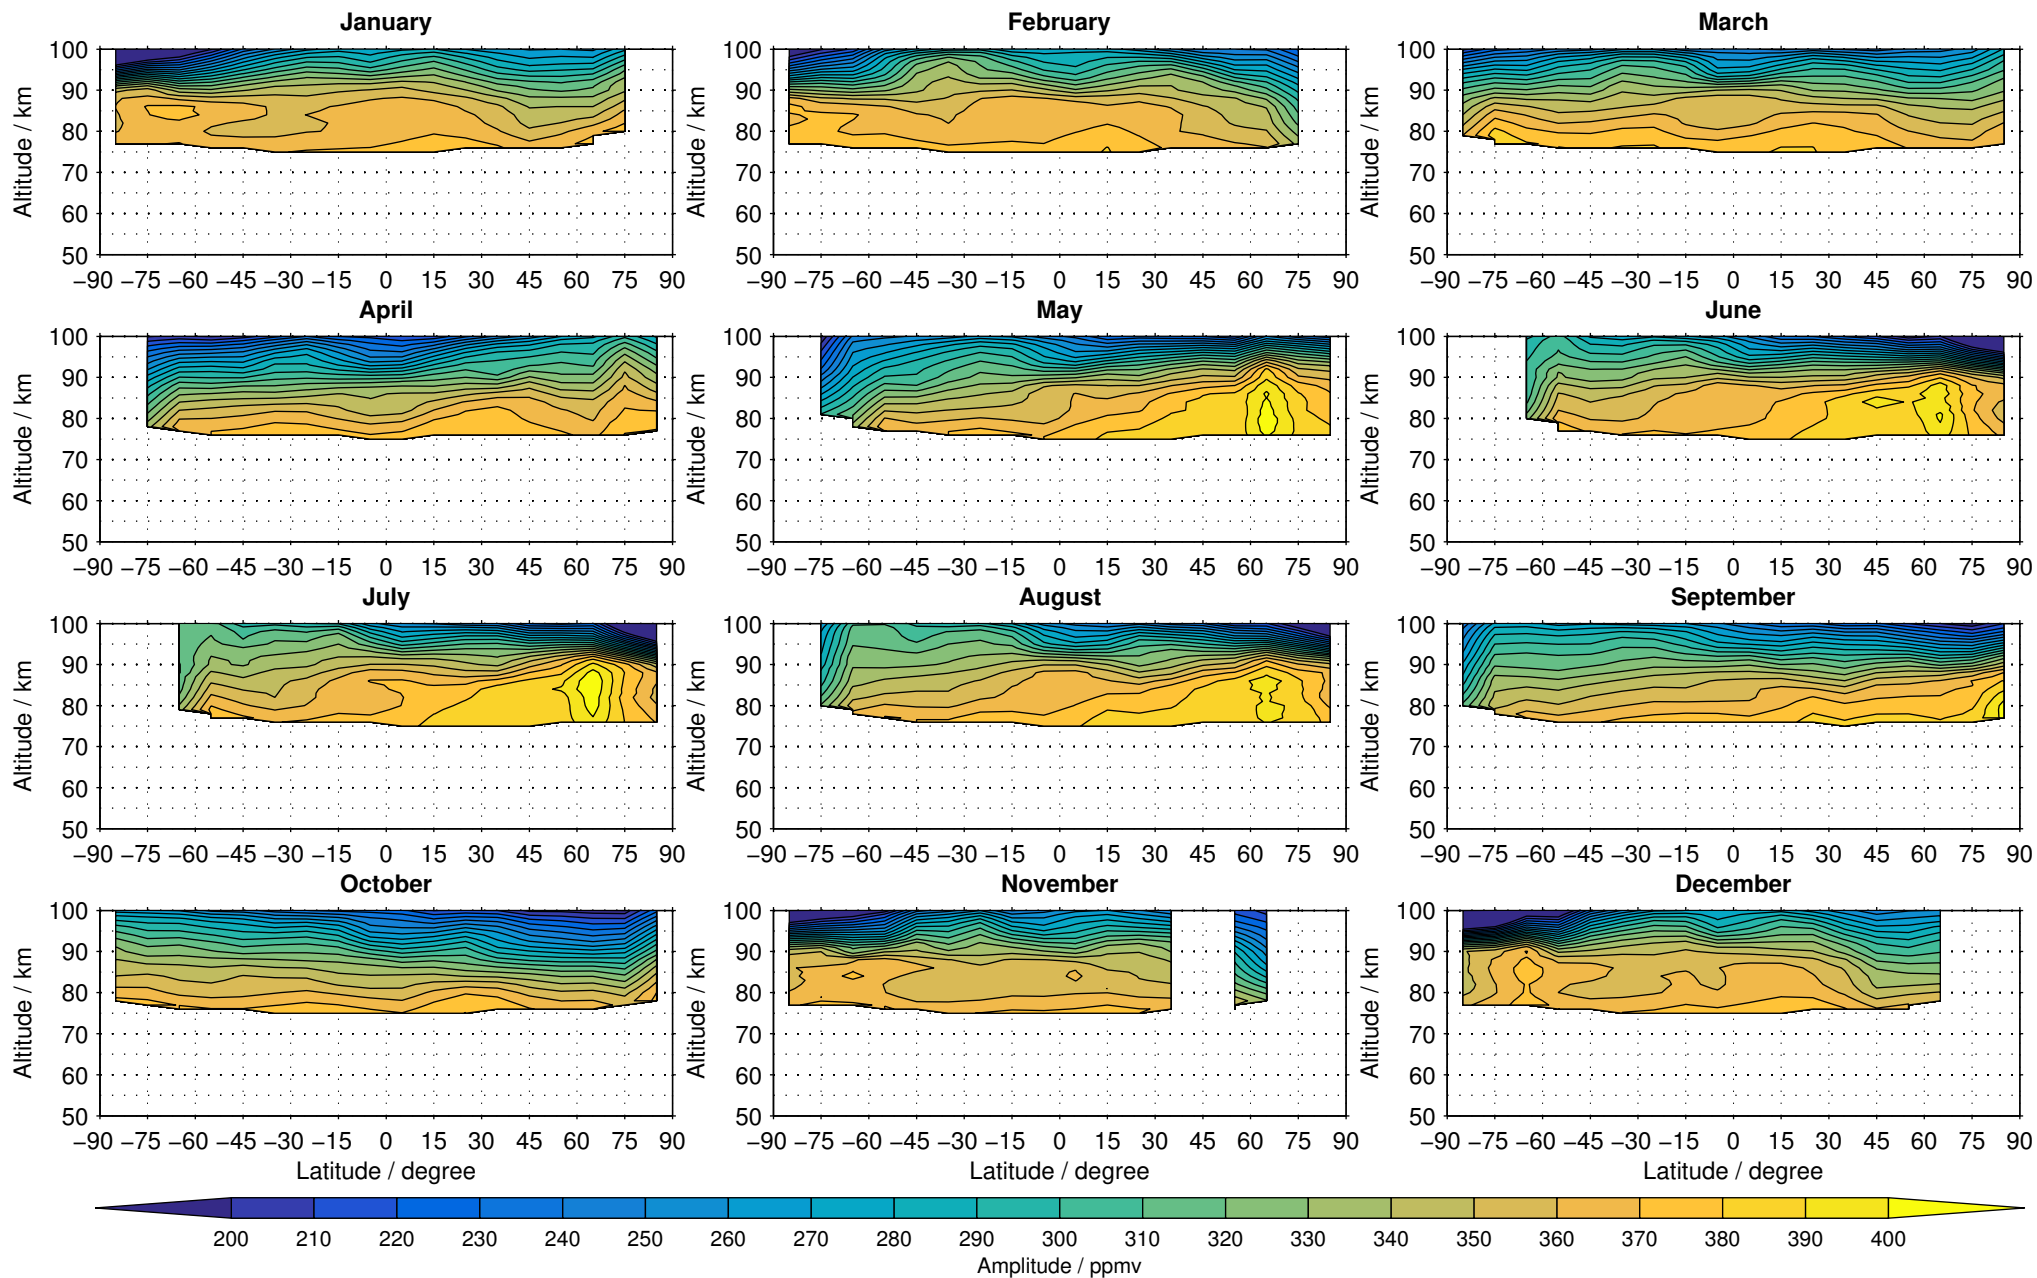

Envisat/MIPAS (IMKIAA) V5R v622 UA carbon dioxide distribution for 2007

Creation Time:
11-04-2017
21:17:08 LT

Envisat/MIPAS (IMKIAA) V5R v622 UA carbon dioxide distribution for 2008

Creation Time:
11-04-2017
21:17:09 LT

Envisat/MIPAS (IMKIAA) V5R v622 UA carbon dioxide distribution for 2009

Creation Time:
11-04-2017
21:17:10 LT

Envisat/MIPAS (IMKIAA) V5R v622 UA carbon dioxide distribution for 2010

Creation Time:
11-04-2017
21:17:12 LT