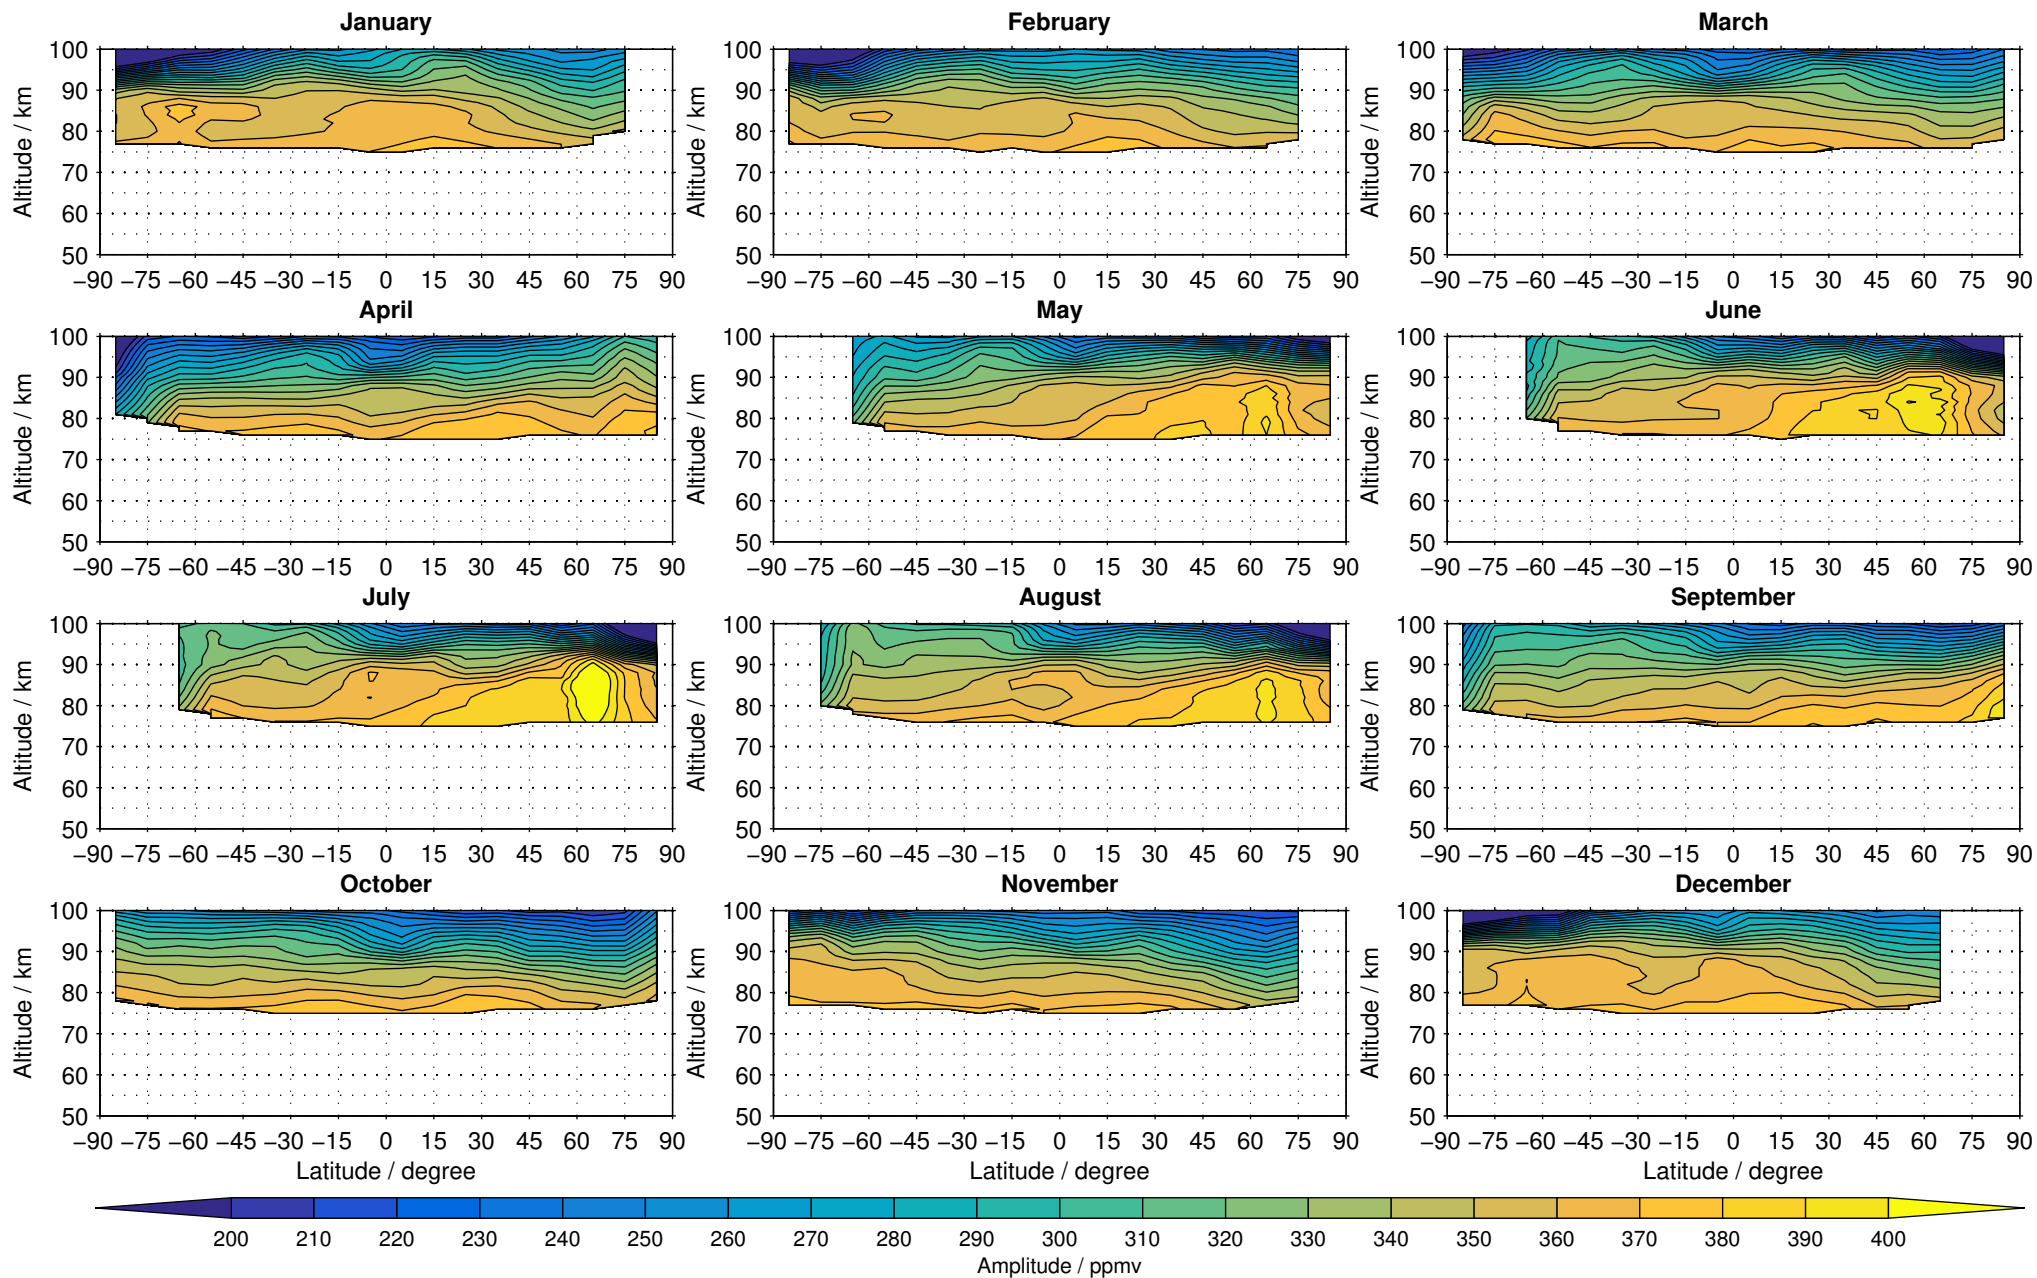

Envisat/MIPAS (IMKIAA) V5R v622 UA carbon dioxide distribution for 2005

Creation Time:
11-04-2017
21:17:02 LT

Envisat/MIPAS (IMKIAA) V5R v622 UA carbon dioxide distribution for 2006

Creation Time:
11-04-2017
21:17:07 LT

Envisat/MIPAS (IMKIAA) V5R v622 UA carbon dioxide distribution for 2007

Creation Time:
11-04-2017
21:17:08 LT

Envisat/MIPAS (IMKIAA) V5R v622 UA carbon dioxide distribution for 2008

Creation Time:
11-04-2017
21:17:09 LT

Envisat/MIPAS (IMKIAA) V5R v622 UA carbon dioxide distribution for 2009

Creation Time:
11-04-2017
21:17:10 LT

Envisat/MIPAS (IMKIAA) V5R v622 UA carbon dioxide distribution for 2010

Creation Time:
11-04-2017
21:17:12 LT