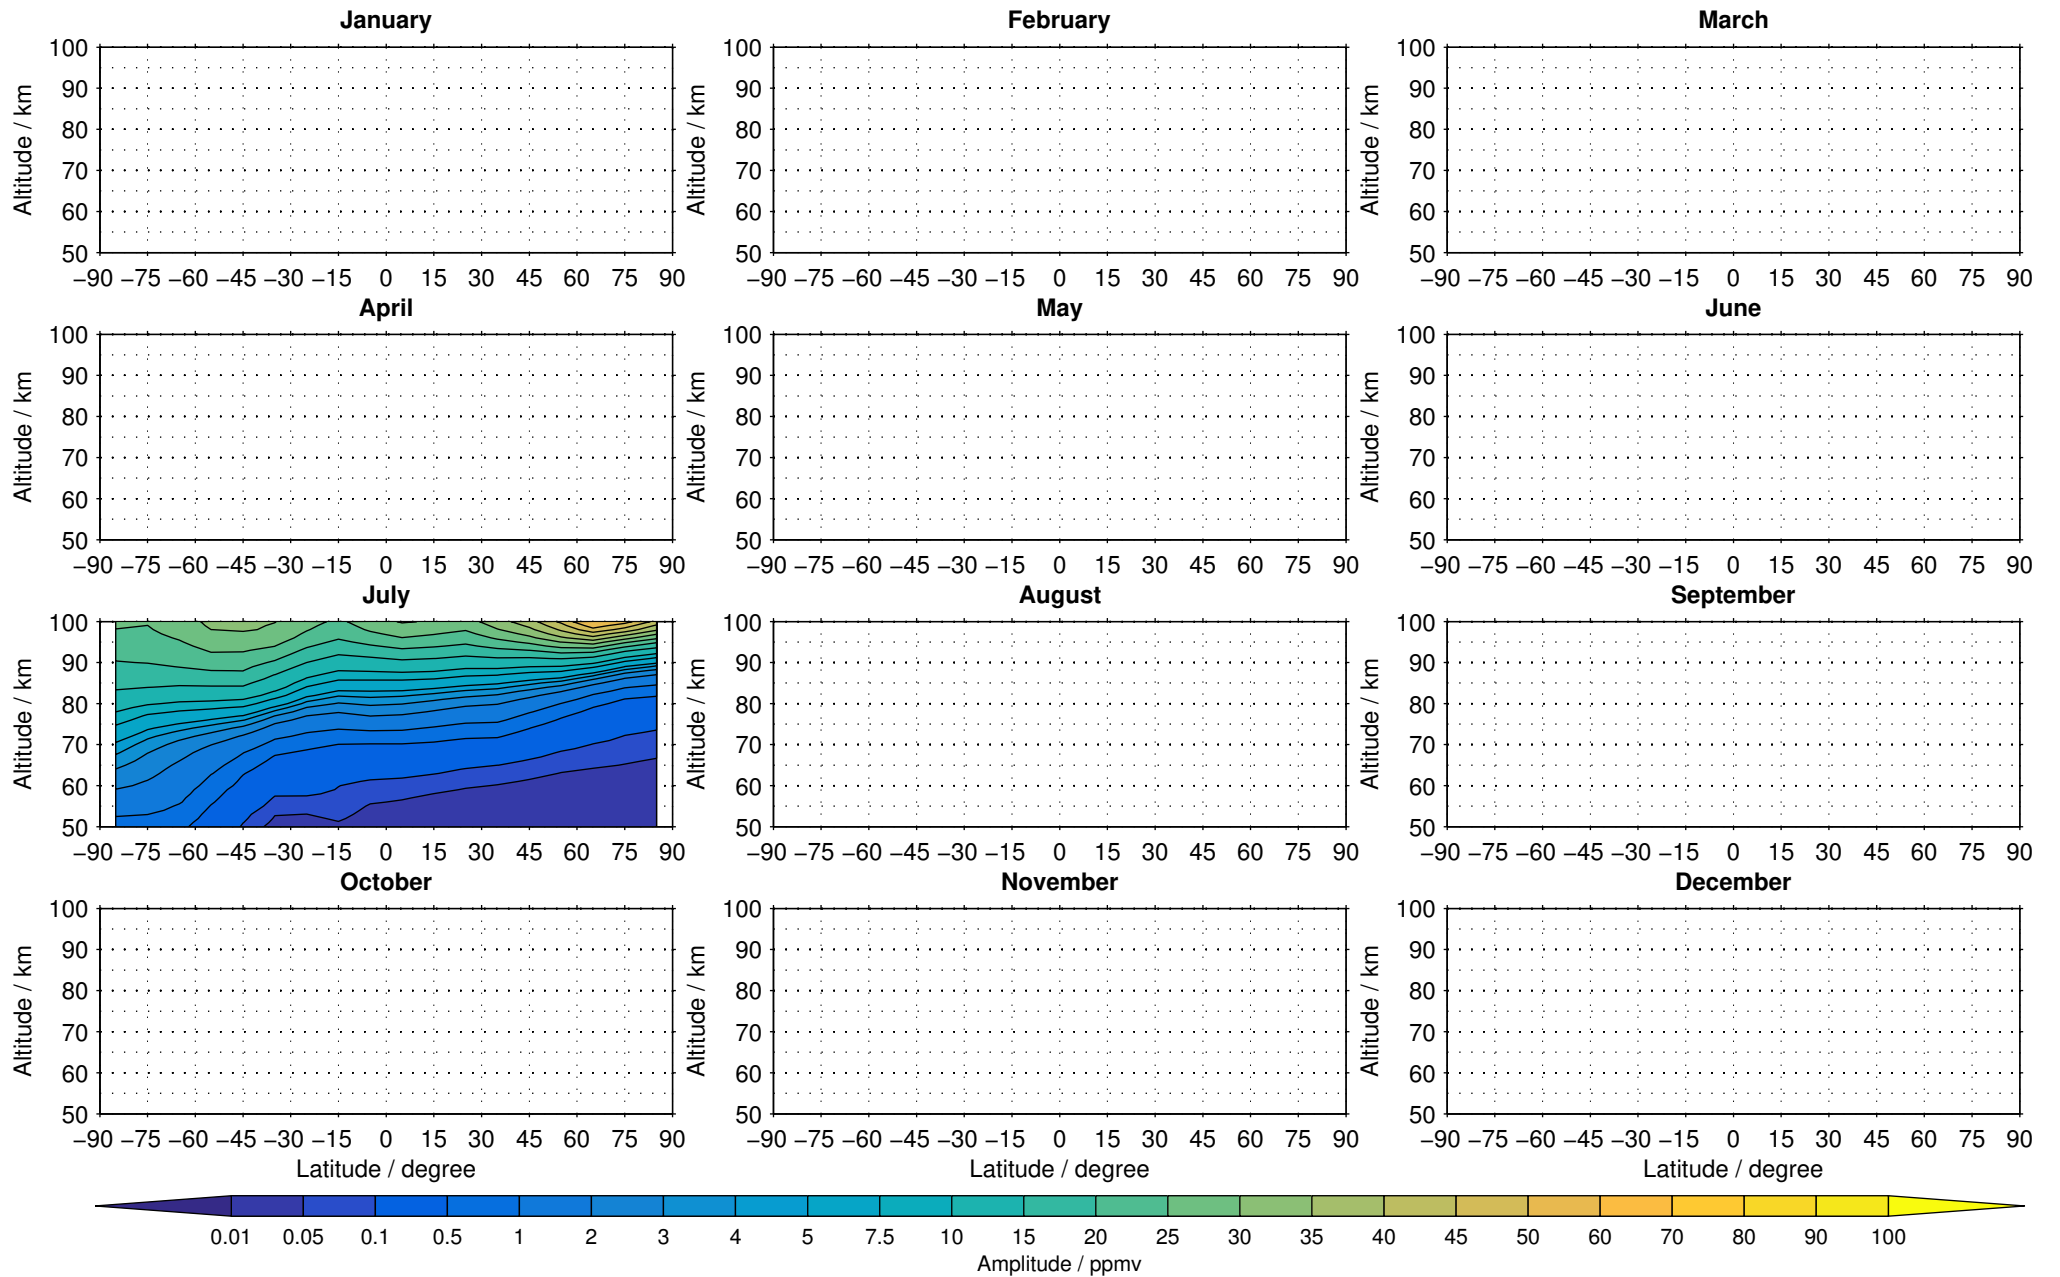

# Envisat/MIPAS (IMKIAA) V5R v721 NLC carbon monoxide distribution for 2005

Creation Time:  
11-04-2017  
21:30:17 LT