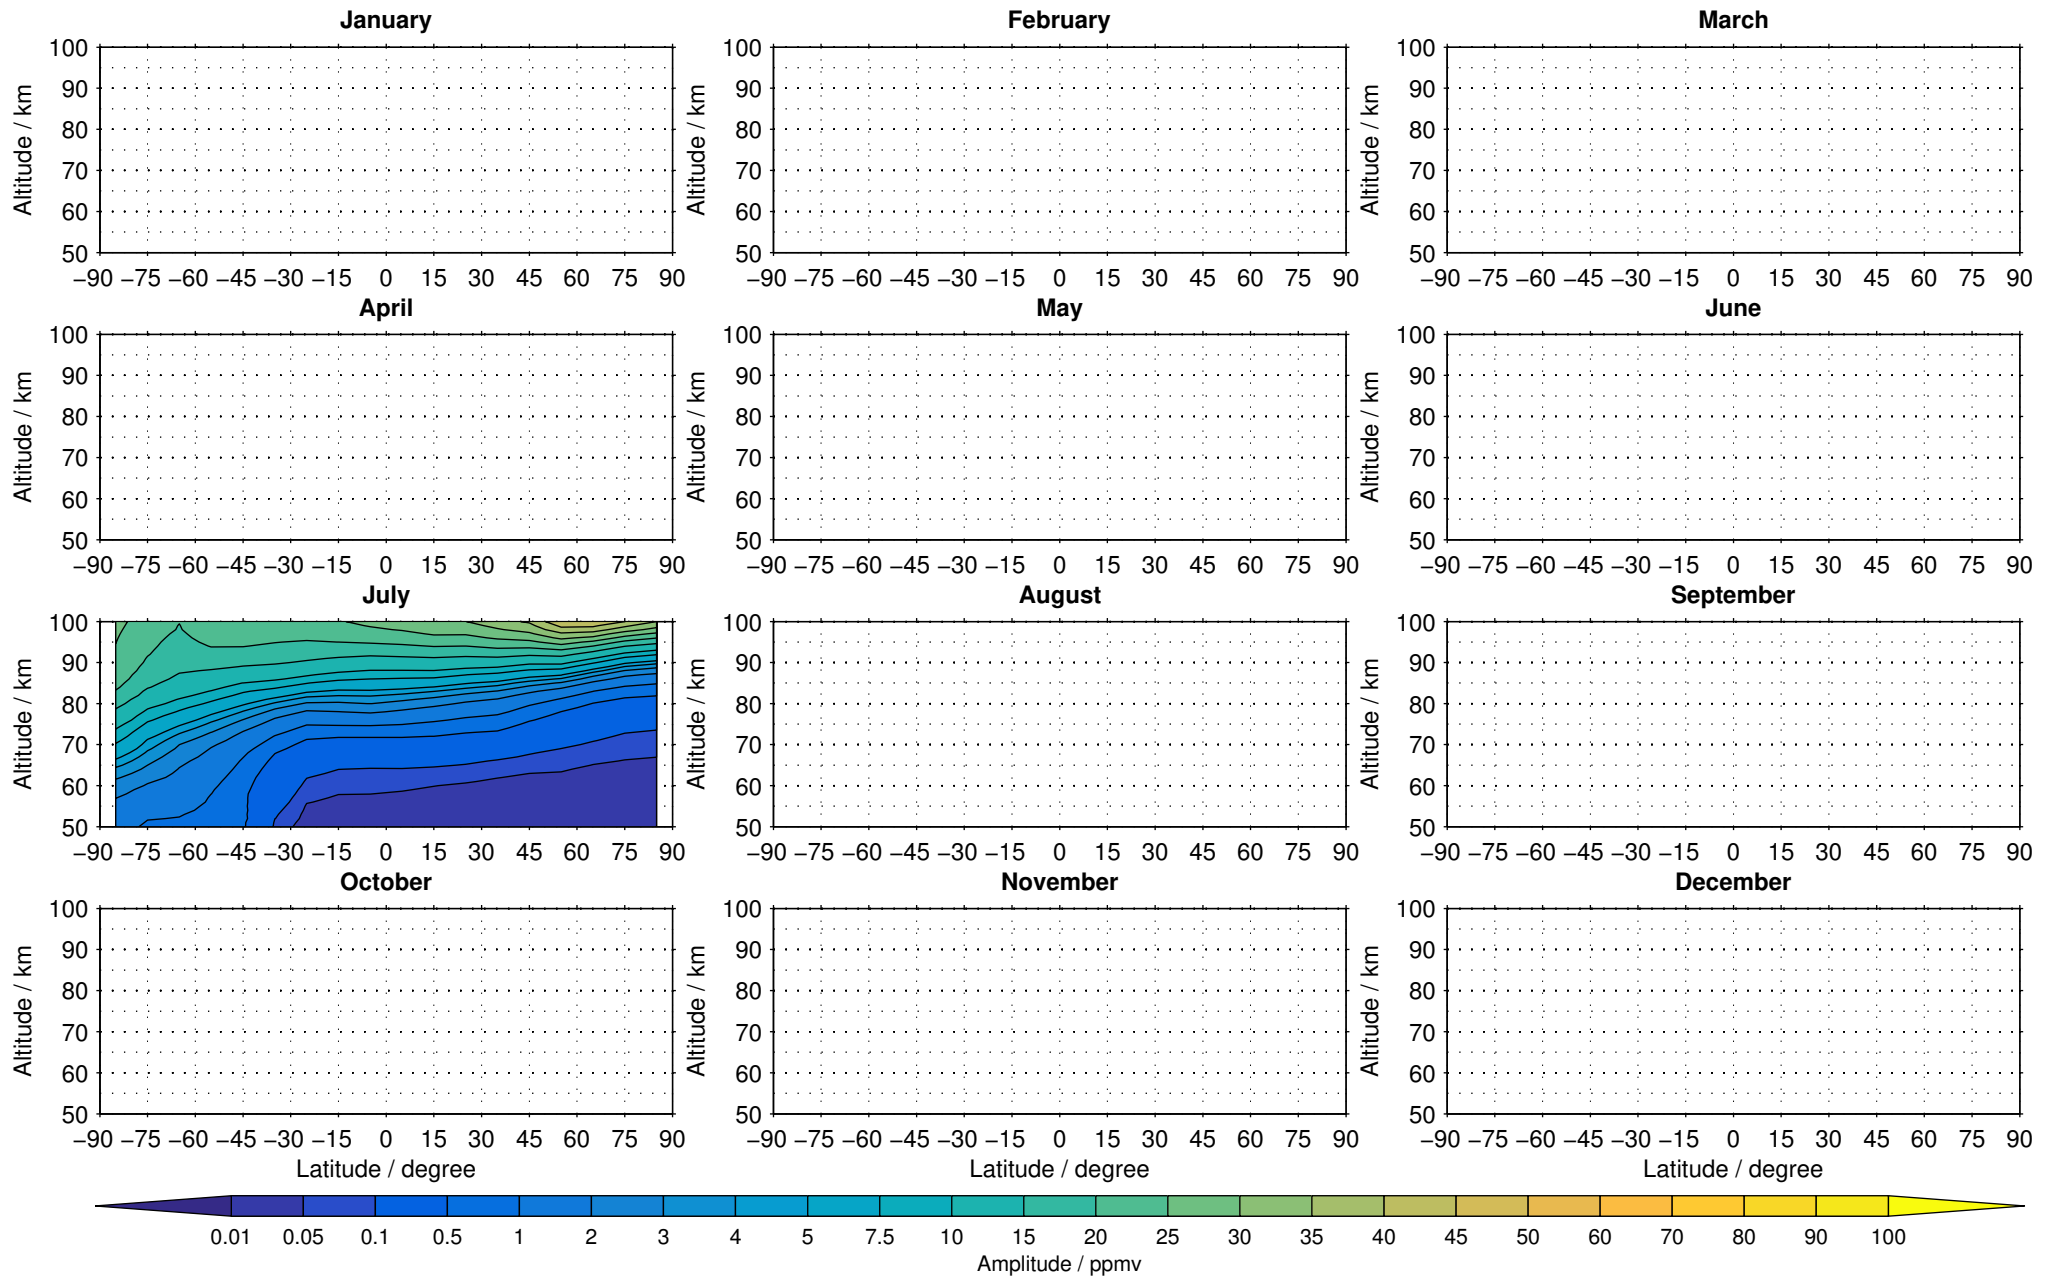

Envisat/MIPAS (IMKIAA) V5R v721 NLC carbon monoxide distribution for 2008

Creation Time:
11-04-2017
21:30:18 LT