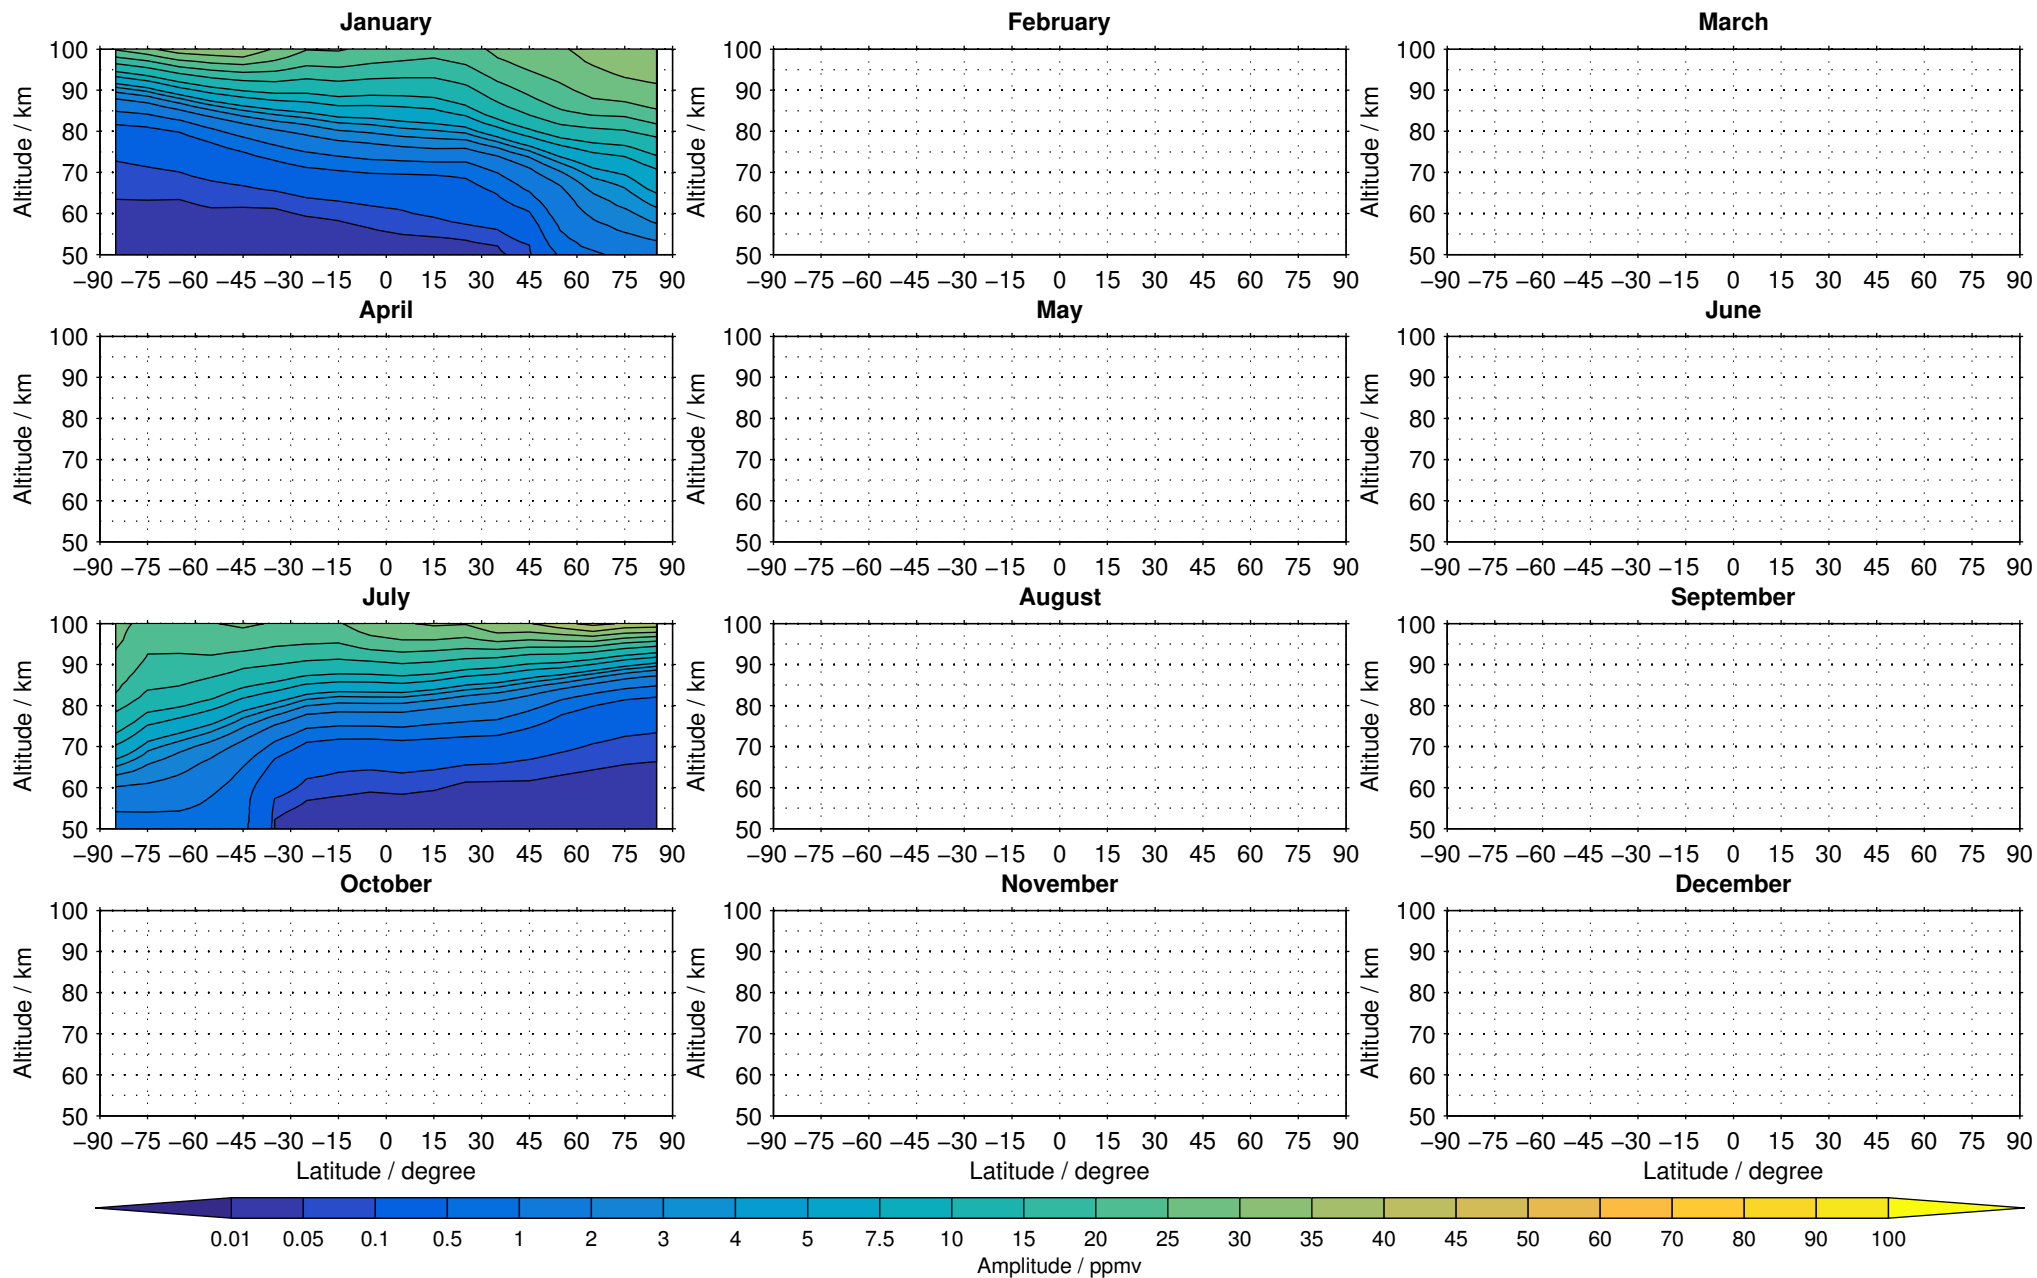

Envisat/MIPAS (IMKIAA) V5R v721 NLC carbon monoxide distribution for 2009

Creation Time:
11-04-2017
21:30:19 LT