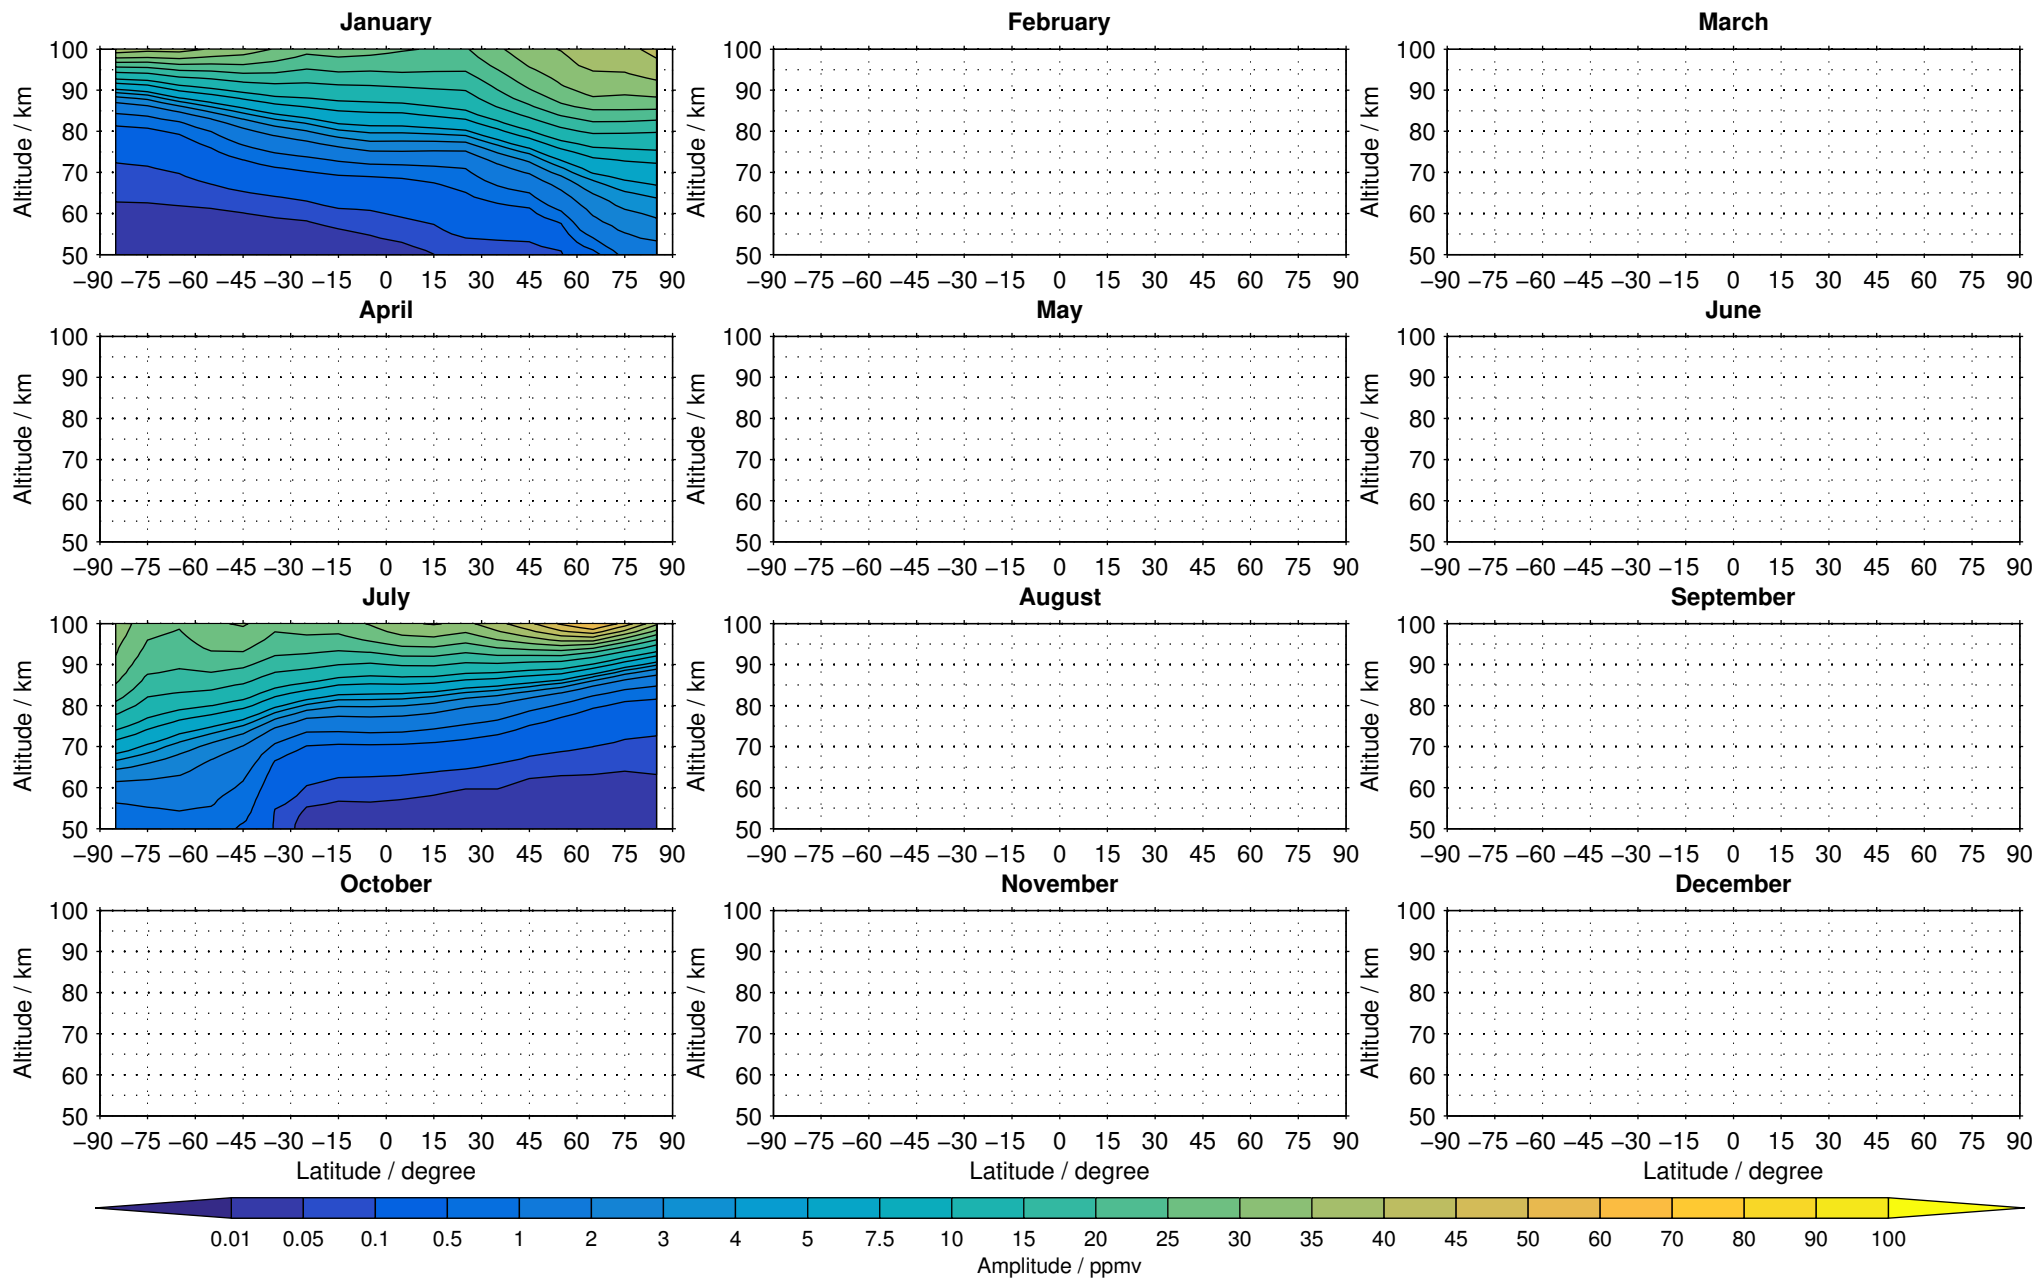

Envisat/MIPAS (IMKIAA) V5R v721 NLC carbon monoxide distribution for 2011

Creation Time:
11-04-2017
21:30:20 LT