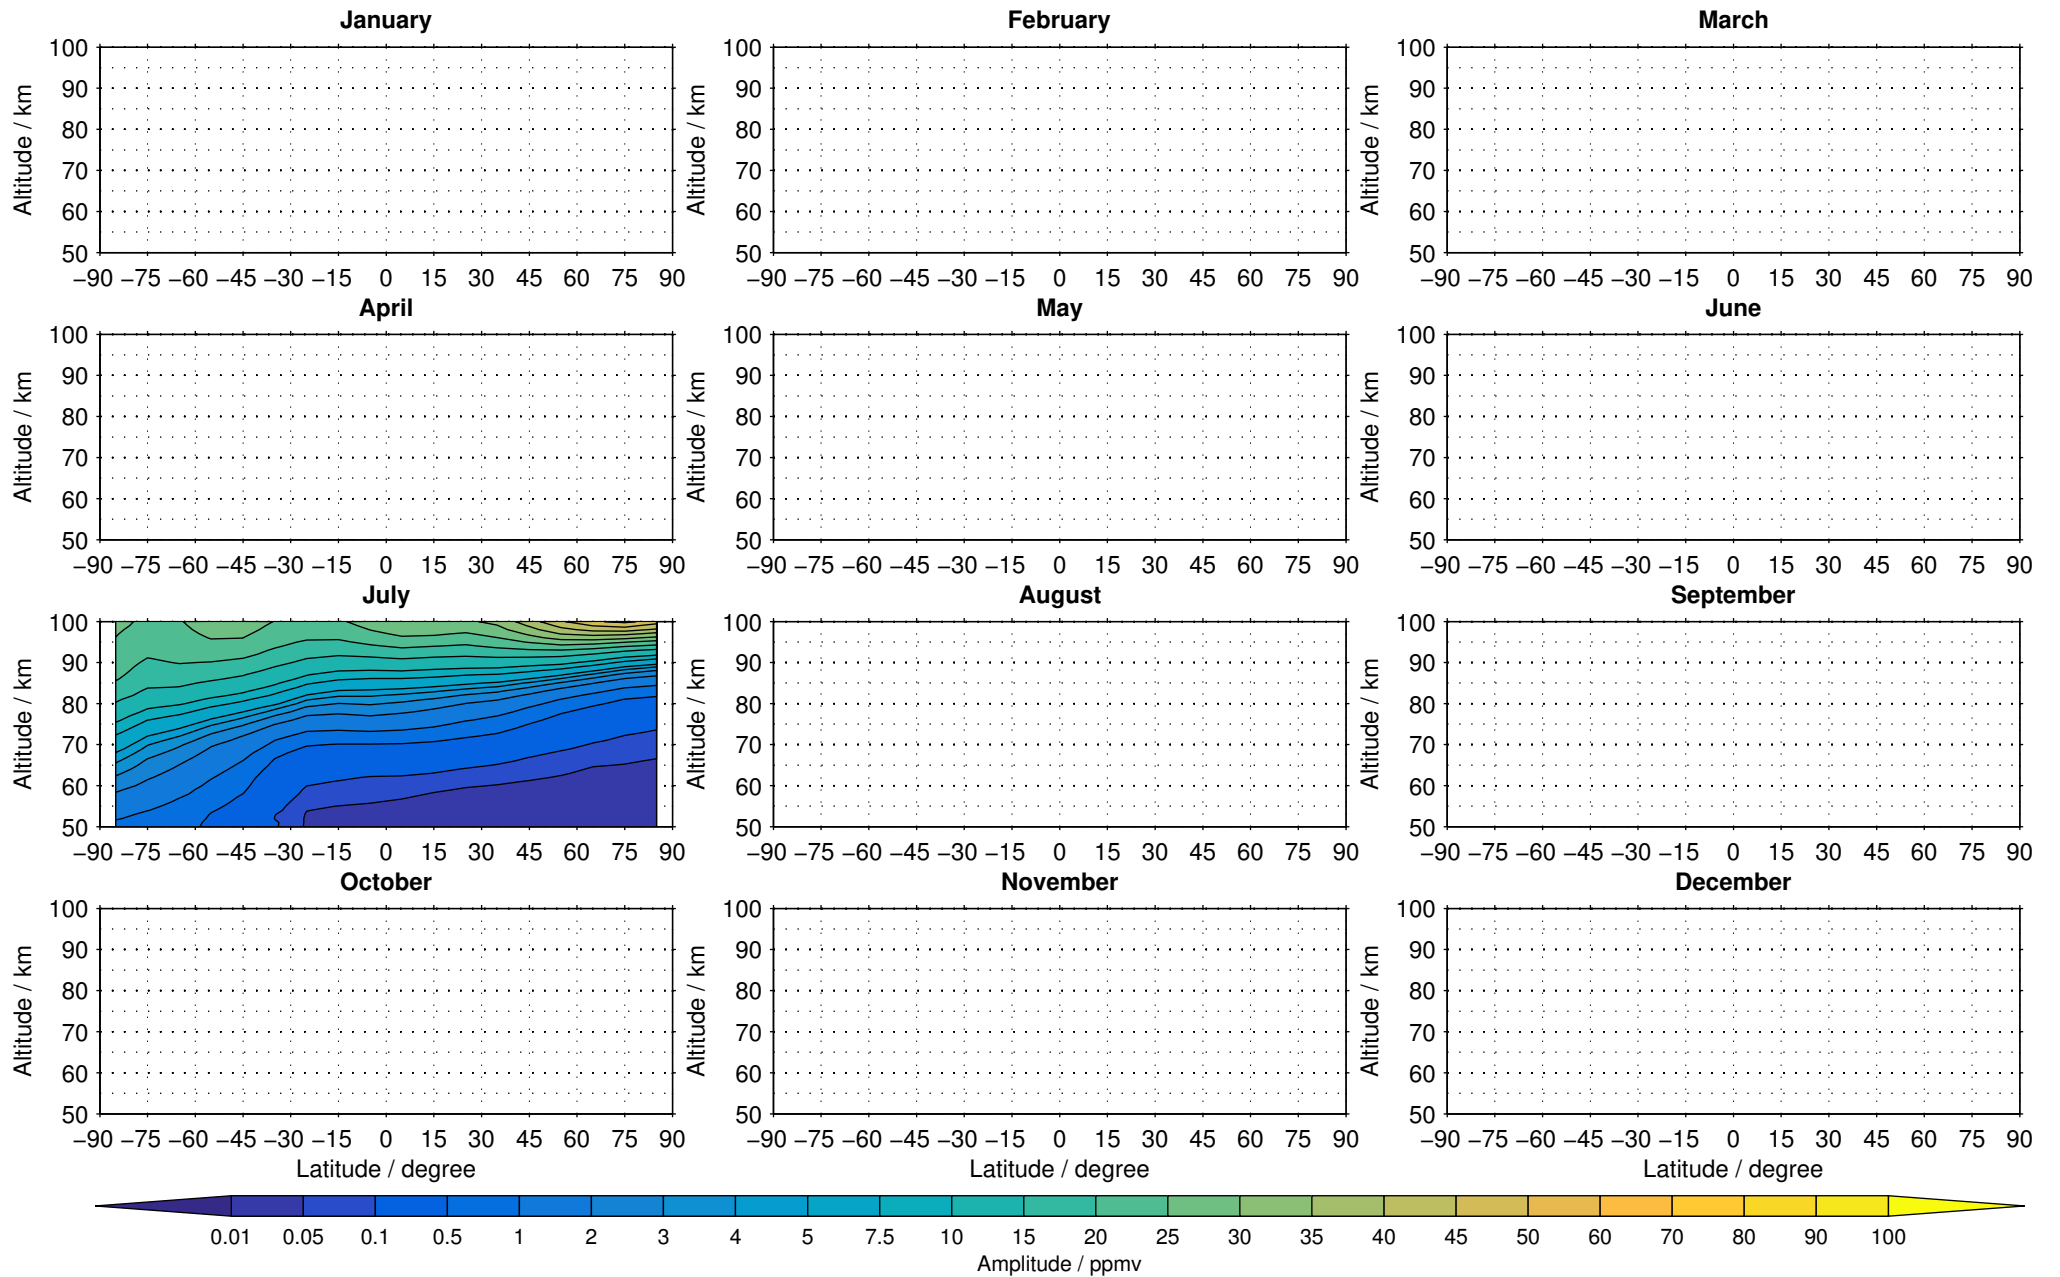

Envisat/MIPAS (IMKIAA) V5R v721 NLC carbon monoxide distribution for 2007

Creation Time:
11-04-2017
21:30:17 LT