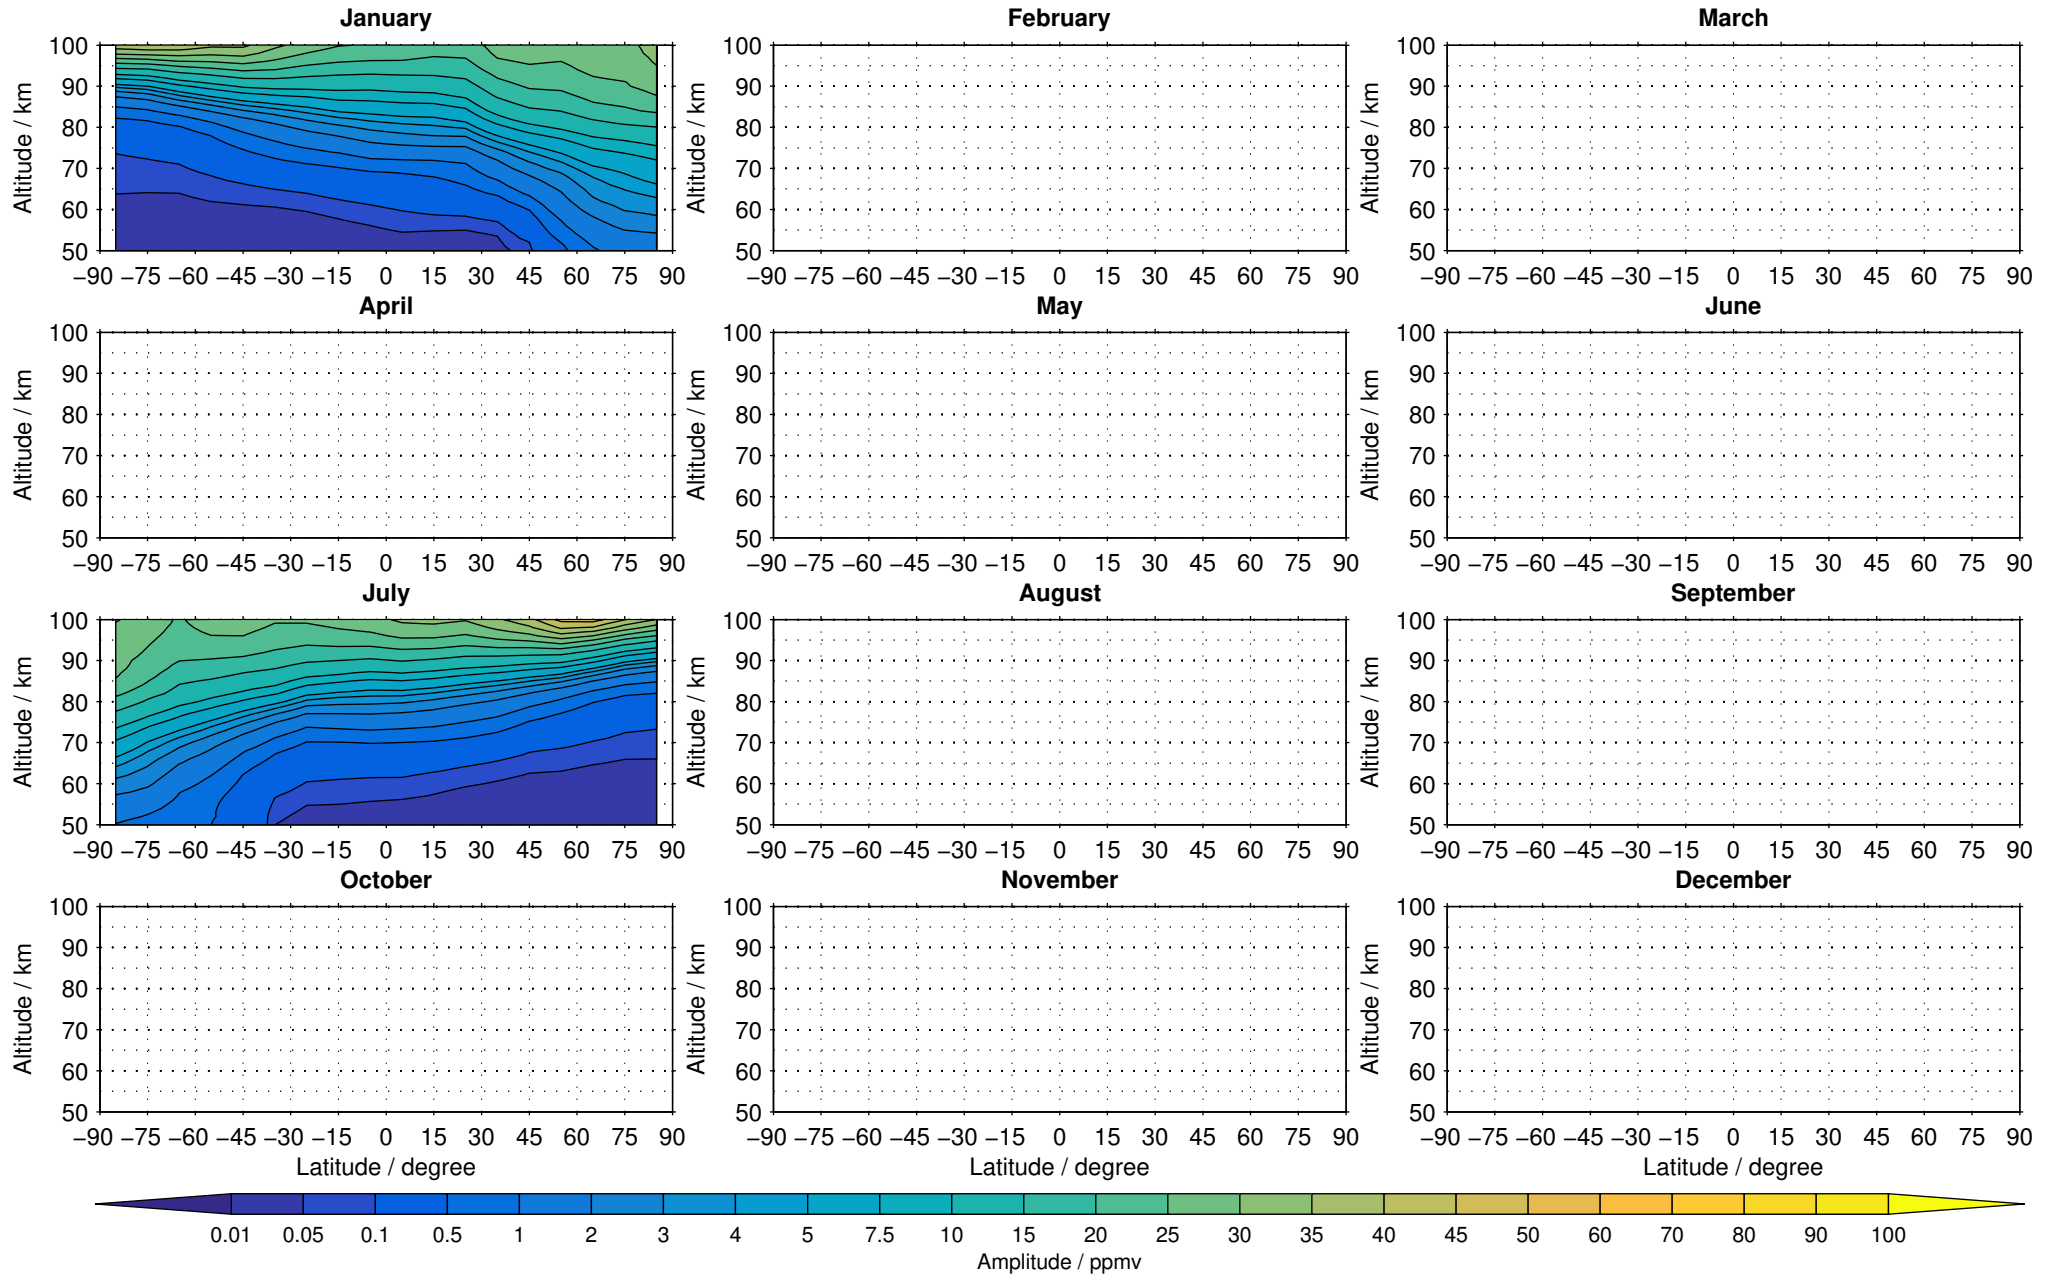

Envisat/MIPAS (IMKIAA) V5R v721 NLC carbon monoxide distribution for 2010

Creation Time:
11-04-2017
21:30:19 LT